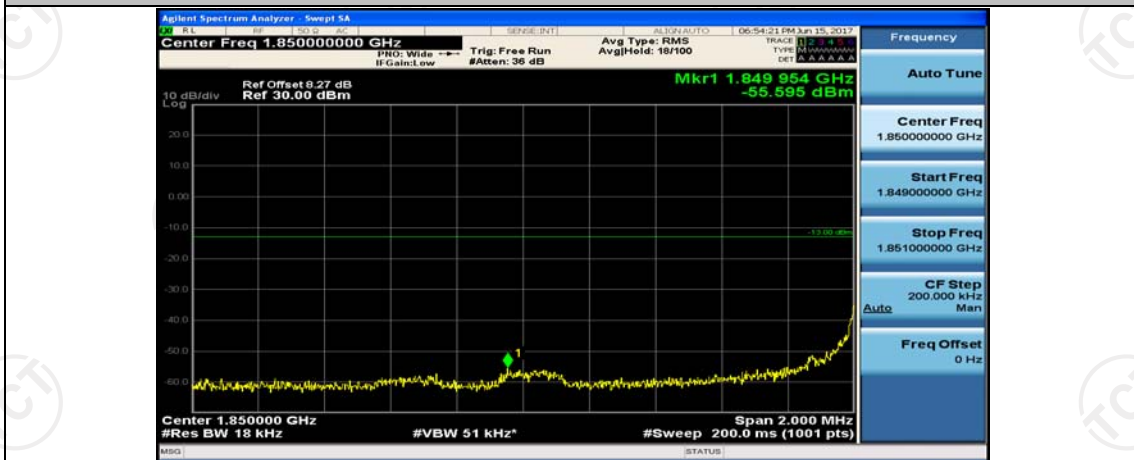

(Channel Bandwidth:20 MHz)\_HCH\_QPSK\_1RB#99

(Channel Bandwidth:20 MHz)\_HCH\_QPSK\_50RB#0

(Channel Bandwidth:20 MHz)\_HCH\_QPSK\_50RB#25

(Channel Bandwidth:20 MHz)\_HCH\_QPSK\_50RB#50

(Channel Bandwidth:20 MHz)\_LCH\_16QAM\_1RB#99