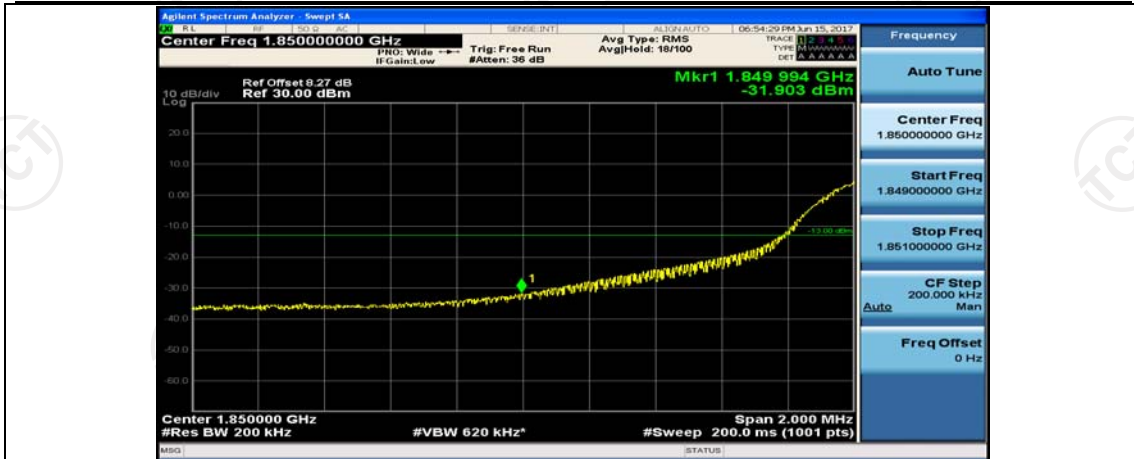

## Channel Bandwidth: 20 MHz

(Channel Bandwidth:20 MHz)\_LCH\_QPSK\_1RB#0

(Channel Bandwidth:20 MHz)\_LCH\_QPSK\_1RB#49

(Channel Bandwidth:20 MHz)\_LCH\_QPSK\_1RB#99

(Channel Bandwidth:20 MHz)\_LCH\_QPSK\_50RB#0