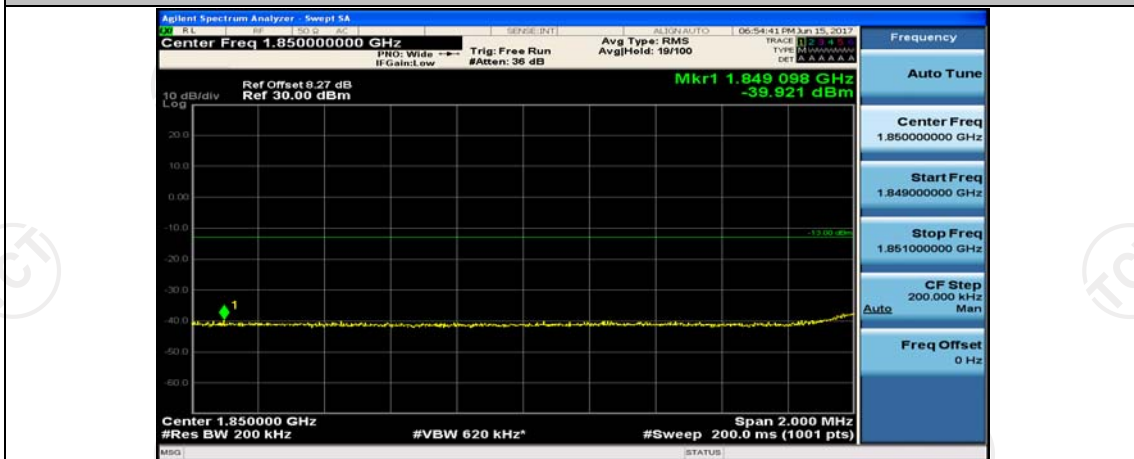

(Channel Bandwidth:20 MHz)_LCH_QPSK_50RB#50