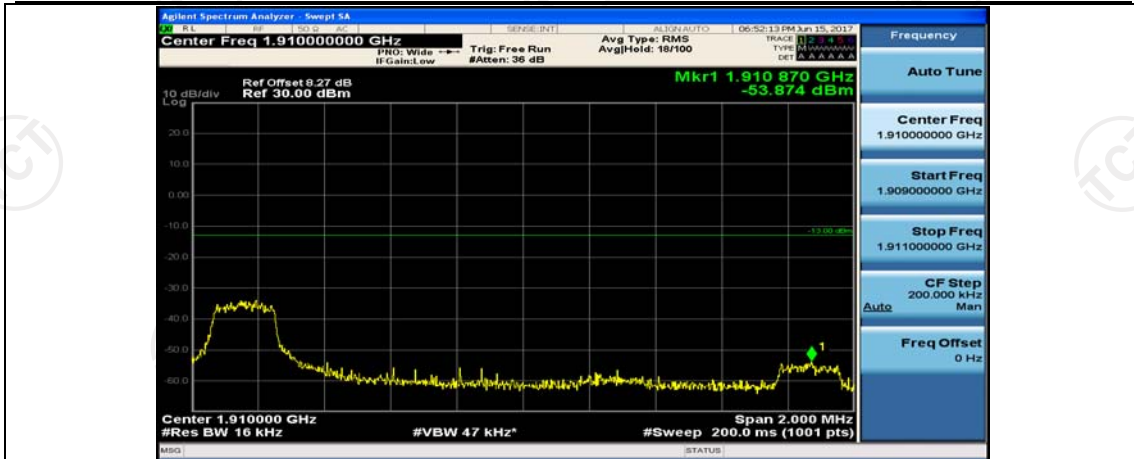

## Channel Bandwidth: 15 MHz

(Channel Bandwidth:15 MHz)\_LCH\_QPSK\_1RB#74

(Channel Bandwidth:15 MHz)\_LCH\_QPSK\_37RB#0

(Channel Bandwidth:15 MHz)\_LCH\_QPSK\_37RB#18

(Channel Bandwidth:15 MHz)\_LCH\_QPSK\_37RB#38

(Channel Bandwidth:15 MHz)\_LCH\_QPSK\_75RB#0

(Channel Bandwidth:15 MHz)\_HCH\_QPSK\_1RB#0

(Channel Bandwidth:15 MHz)\_HCH\_QPSK\_1RB#37

(Channel Bandwidth:15 MHz)\_HCH\_QPSK\_1RB#74

(Channel Bandwidth:15 MHz)\_HCH\_QPSK\_37RB#0