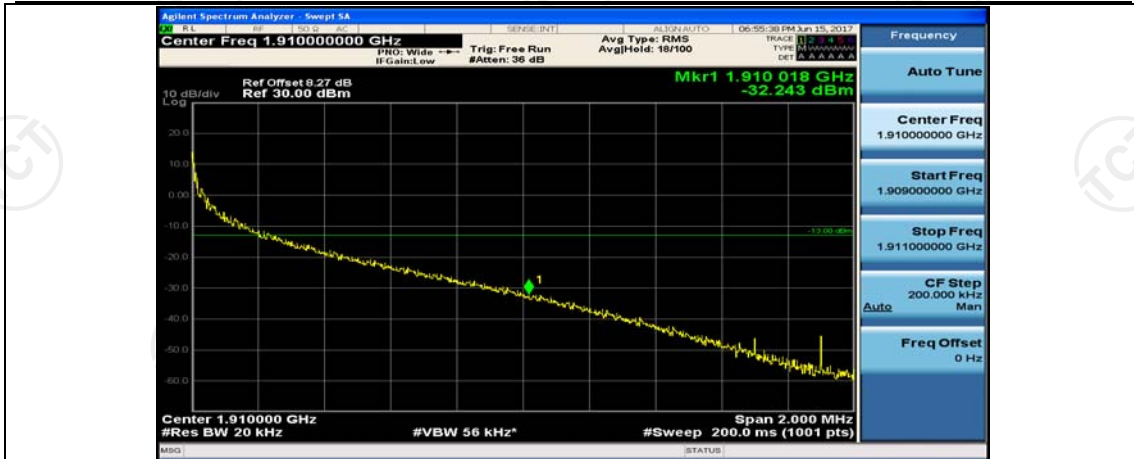

(Channel Bandwidth:20 MHz)_HCH_QPSK_1RB#99