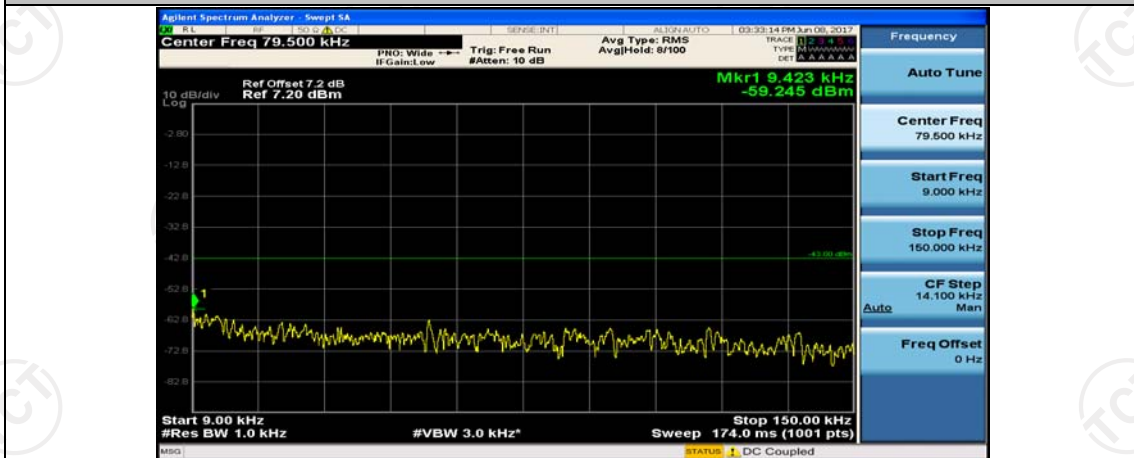

## Appendix E: Conducted Spurious Emission

### Test Graphs

Channel Bandwidth: 1.4 MHz

(Channel Bandwidth: 1.4 MHz)\_MCH\_QPSK\_1RB#0

(Channel Bandwidth: 1.4 MHz)\_MCH\_QPSK\_1RB#3

(Channel Bandwidth: 1.4 MHz)\_HCH\_QPSK\_1RB#0

(Channel Bandwidth: 1.4 MHz)\_HCH\_QPSK\_1RB#3

(Channel Bandwidth: 1.4 MHz)\_LCH\_16QAM\_1RB#0

(Channel Bandwidth: 1.4 MHz)\_LCH\_16QAM\_1RB#3