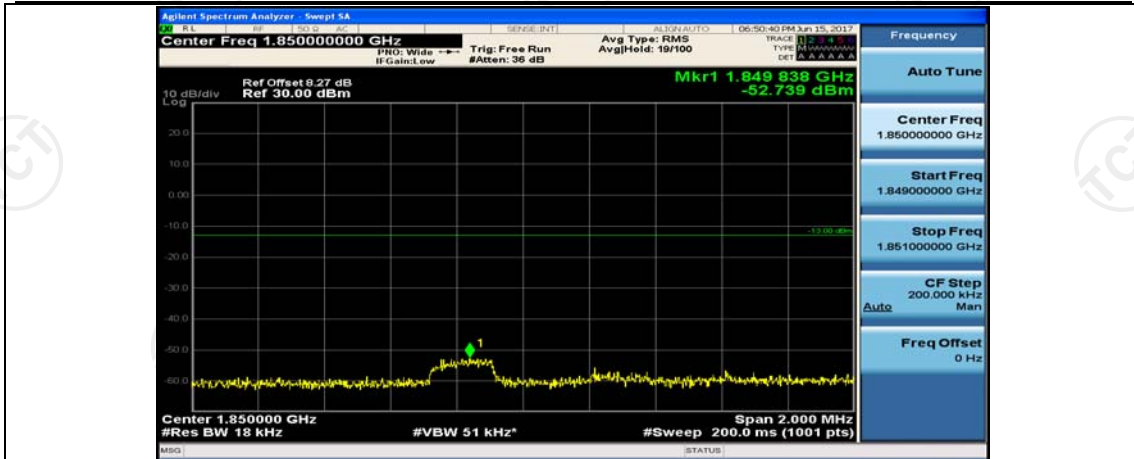

## Channel Bandwidth: 15 MHz

(Channel Bandwidth:15 MHz)\_LCH\_QPSK\_1RB#74

(Channel Bandwidth:15 MHz)\_LCH\_QPSK\_37RB#0

(Channel Bandwidth:15 MHz)\_LCH\_QPSK\_37RB#18

(Channel Bandwidth:15 MHz)\_LCH\_QPSK\_37RB#38

(Channel Bandwidth:15 MHz)\_LCH\_QPSK\_75RB#0

(Channel Bandwidth:15 MHz)\_HCH\_QPSK\_1RB#0

(Channel Bandwidth:15 MHz)\_HCH\_QPSK\_1RB#37

(Channel Bandwidth:15 MHz)\_HCH\_QPSK\_1RB#74

(Channel Bandwidth:15 MHz)\_HCH\_QPSK\_37RB#0