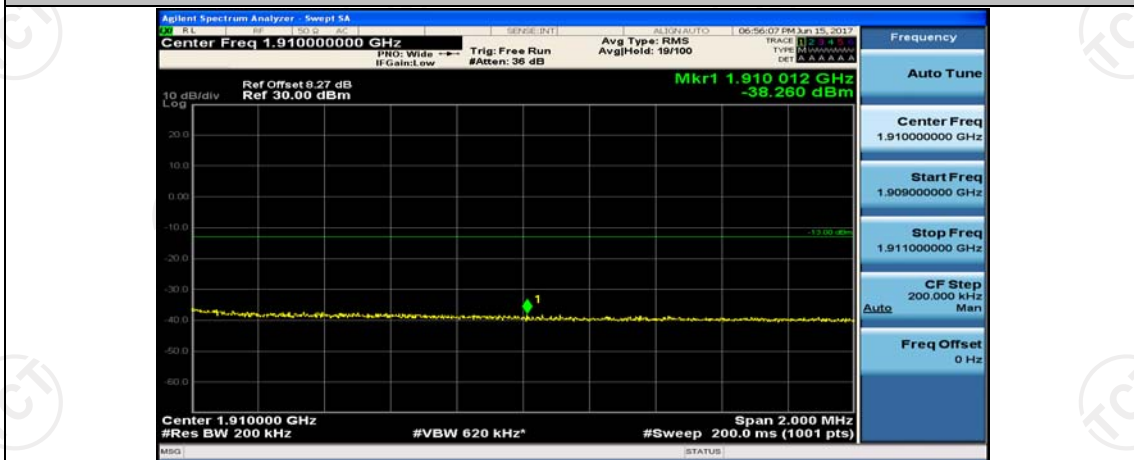

(Channel Bandwidth:20 MHz)_HCH_QPSK_50RB#0