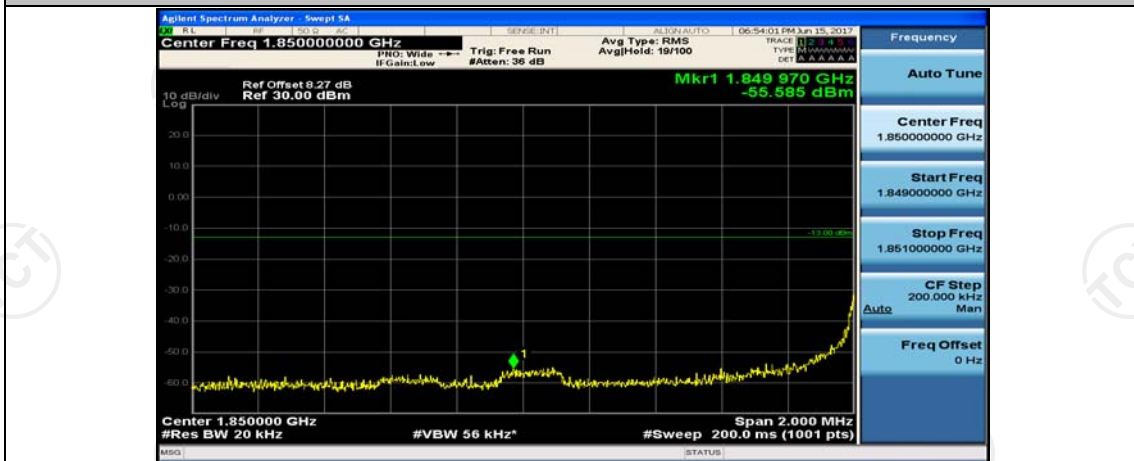

## Channel Bandwidth: 20 MHz

(Channel Bandwidth:20 MHz)\_LCH\_QPSK\_1RB#0

(Channel Bandwidth:20 MHz)\_LCH\_QPSK\_1RB#49

(Channel Bandwidth:20 MHz)\_LCH\_QPSK\_1RB#99

(Channel Bandwidth:20 MHz)\_LCH\_QPSK\_50RB#0