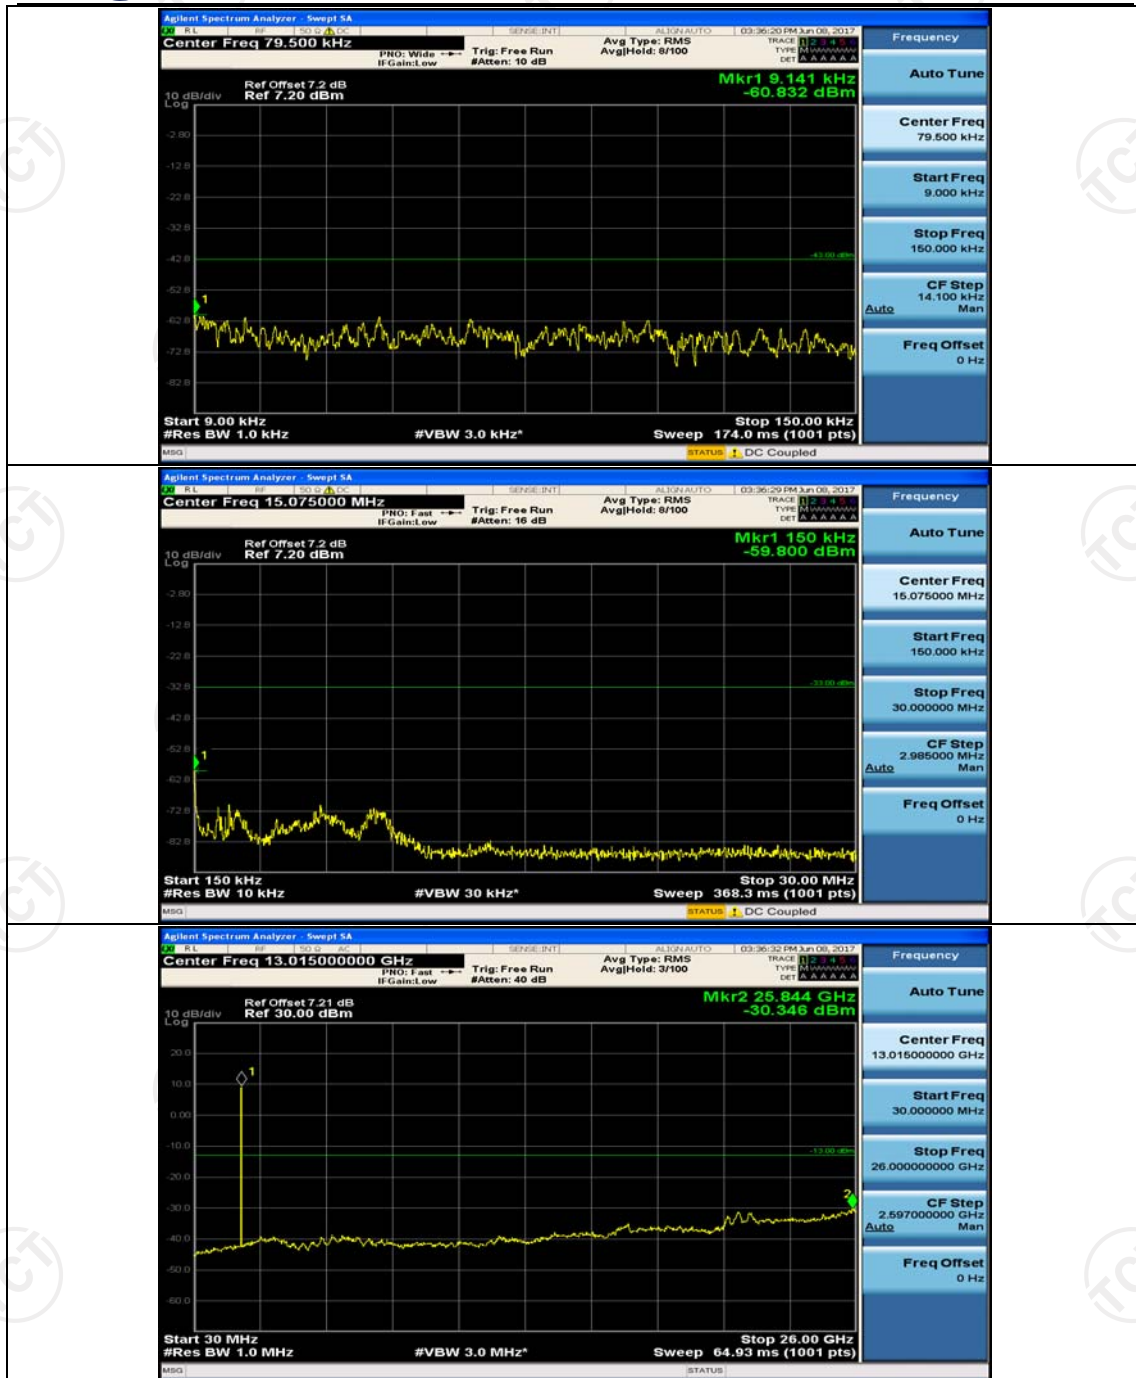

## Appendix E: Conducted Spurious Emission

### Test Graphs

Channel Bandwidth: 1.4 MHz

(Channel Bandwidth: 1.4 MHz)\_MCH\_QPSK\_1RB#0

(Channel Bandwidth: 1.4 MHz)\_MCH\_QPSK\_1RB#3

(Channel Bandwidth: 1.4 MHz)\_HCH\_QPSK\_1RB#0

(Channel Bandwidth: 1.4 MHz)\_HCH\_QPSK\_1RB#3

(Channel Bandwidth: 1.4 MHz)\_LCH\_16QAM\_1RB#0

(Channel Bandwidth: 1.4 MHz)\_LCH\_16QAM\_1RB#3