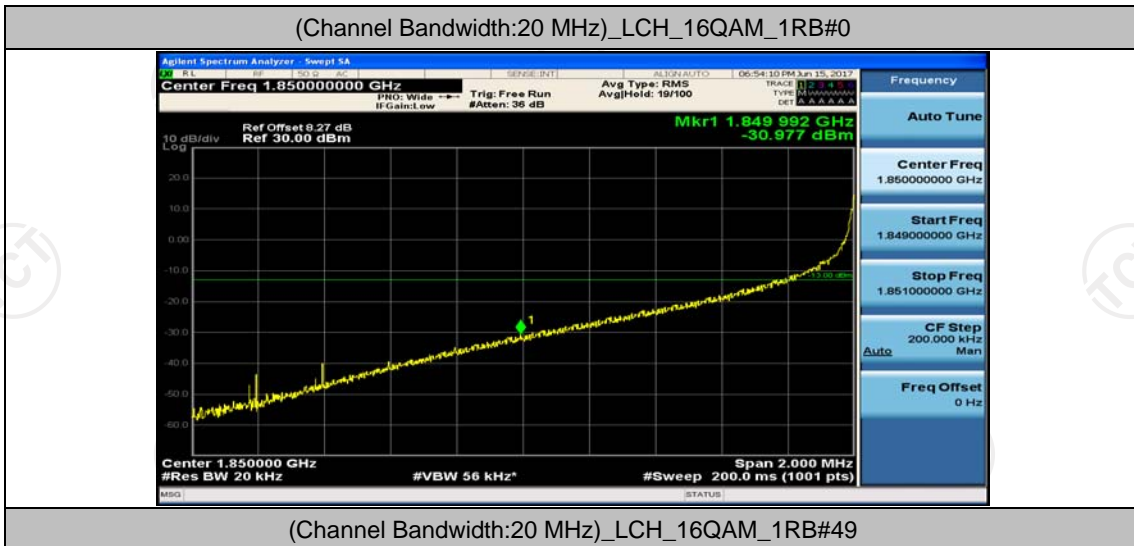

(Channel Bandwidth:20 MHz)\_HCH\_QPSK\_1RB#99

(Channel Bandwidth:20 MHz)\_HCH\_QPSK\_50RB#0

(Channel Bandwidth:20 MHz)\_HCH\_QPSK\_50RB#25

(Channel Bandwidth:20 MHz)\_HCH\_QPSK\_50RB#50

(Channel Bandwidth:20 MHz)\_LCH\_16QAM\_1RB#99