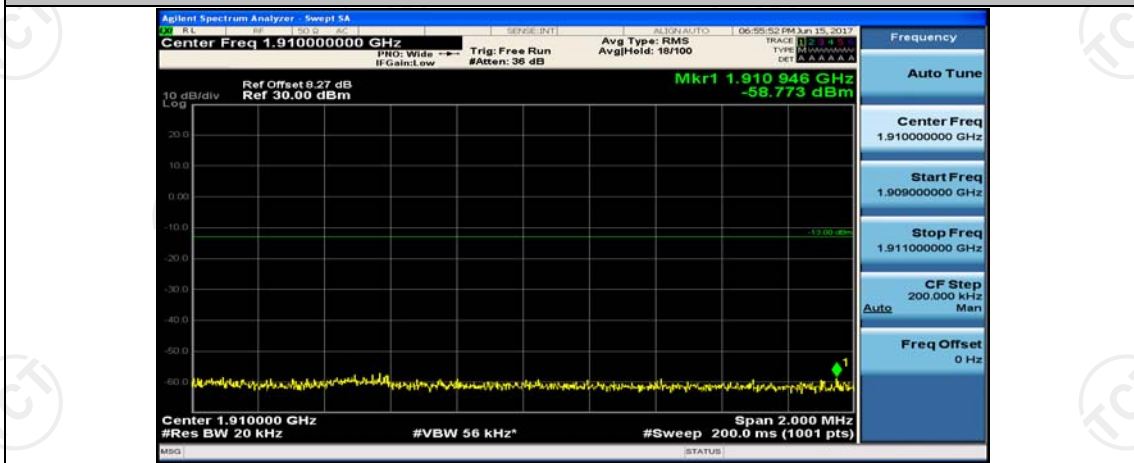

(Channel Bandwidth:20 MHz)\_LCH\_16QAM\_50RB#0

(Channel Bandwidth:20 MHz)\_LCH\_16QAM\_50RB#25

(Channel Bandwidth:20 MHz)\_HCH\_16QAM\_1RB#49

(Channel Bandwidth:20 MHz)\_HCH\_16QAM\_1RB#99

(Channel Bandwidth:20 MHz)\_HCH\_16QAM\_50RB#0