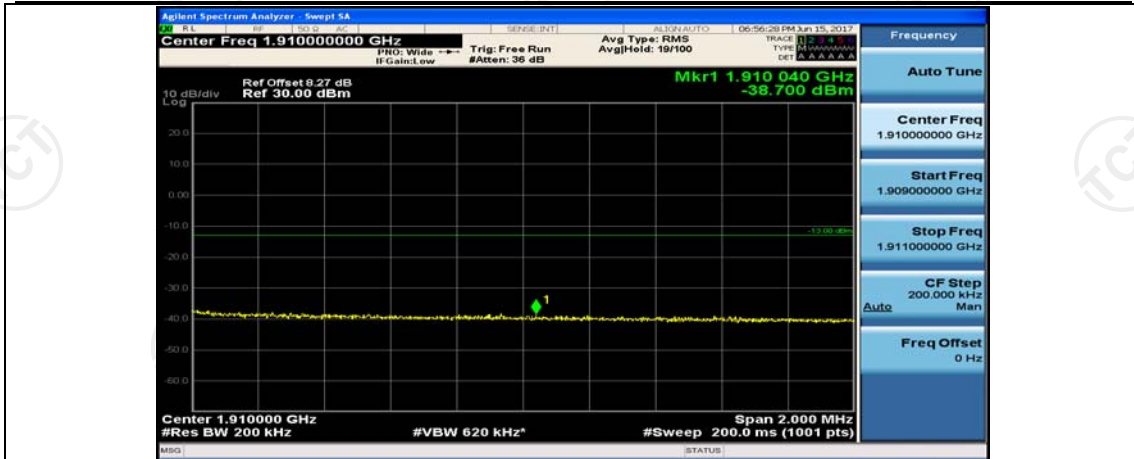

(Channel Bandwidth:20 MHz)\_LCH\_16QAM\_50RB#0

(Channel Bandwidth:20 MHz)\_LCH\_16QAM\_50RB#25

(Channel Bandwidth:20 MHz)\_HCH\_16QAM\_1RB#49

(Channel Bandwidth:20 MHz)\_HCH\_16QAM\_1RB#99

(Channel Bandwidth:20 MHz)\_HCH\_16QAM\_50RB#0