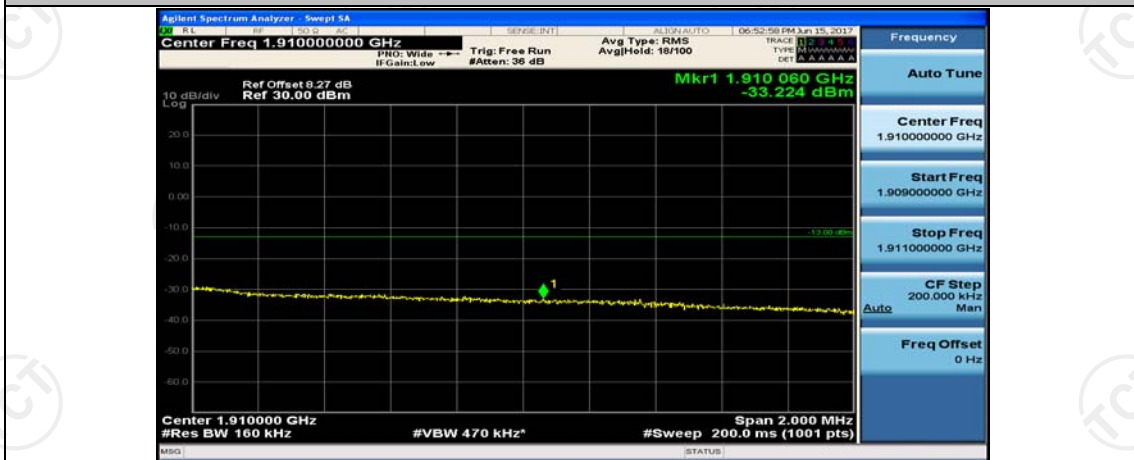

## Channel Bandwidth: 15 MHz

(Channel Bandwidth:15 MHz)\_LCH\_QPSK\_1RB#74

(Channel Bandwidth:15 MHz)\_LCH\_QPSK\_37RB#0

(Channel Bandwidth:15 MHz)\_LCH\_QPSK\_37RB#18

(Channel Bandwidth:15 MHz)\_LCH\_QPSK\_37RB#38

(Channel Bandwidth:15 MHz)\_LCH\_QPSK\_75RB#0

(Channel Bandwidth:15 MHz)\_HCH\_QPSK\_1RB#0

(Channel Bandwidth:15 MHz)\_HCH\_QPSK\_1RB#37

(Channel Bandwidth:15 MHz)\_HCH\_QPSK\_1RB#74

(Channel Bandwidth:15 MHz)\_HCH\_QPSK\_37RB#0

(Channel Bandwidth:15 MHz)\_HCH\_QPSK\_37RB#18

(Channel Bandwidth:15 MHz)\_HCH\_QPSK\_37RB#38

(Channel Bandwidth:15 MHz)\_HCH\_QPSK\_75RB#0

(Channel Bandwidth:15 MHz)\_LCH\_16QAM\_1RB#0

(Channel Bandwidth:15 MHz)\_LCH\_16QAM\_1RB#37