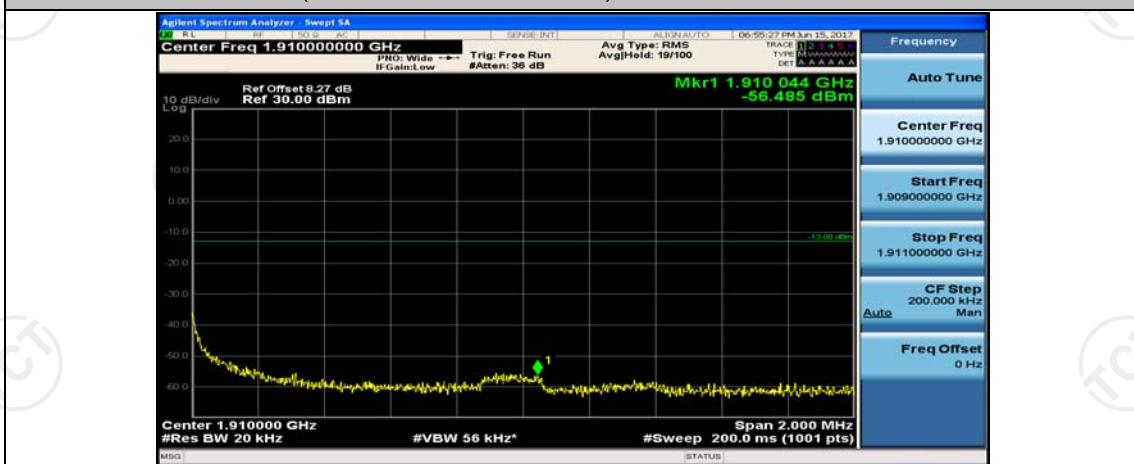

(Channel Bandwidth:20 MHz)\_LCH\_QPSK\_50RB#25

(Channel Bandwidth:20 MHz)\_LCH\_QPSK\_50RB#50

(Channel Bandwidth:20 MHz)\_LCH\_QPSK\_100RB#0

(Channel Bandwidth:20 MHz)\_HCH\_QPSK\_1RB#0

(Channel Bandwidth:20 MHz)\_HCH\_QPSK\_1RB#49