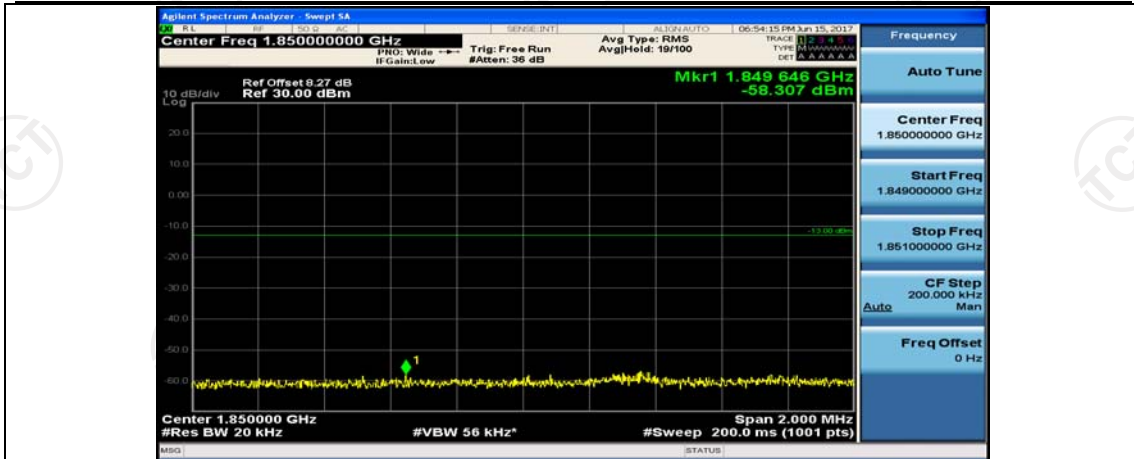

(Channel Bandwidth:20 MHz)\_HCH\_QPSK\_1RB#99

(Channel Bandwidth:20 MHz)\_HCH\_QPSK\_50RB#0

(Channel Bandwidth:20 MHz)\_HCH\_QPSK\_50RB#25

(Channel Bandwidth:20 MHz)\_HCH\_QPSK\_50RB#50

(Channel Bandwidth:20 MHz)\_LCH\_16QAM\_1RB#99