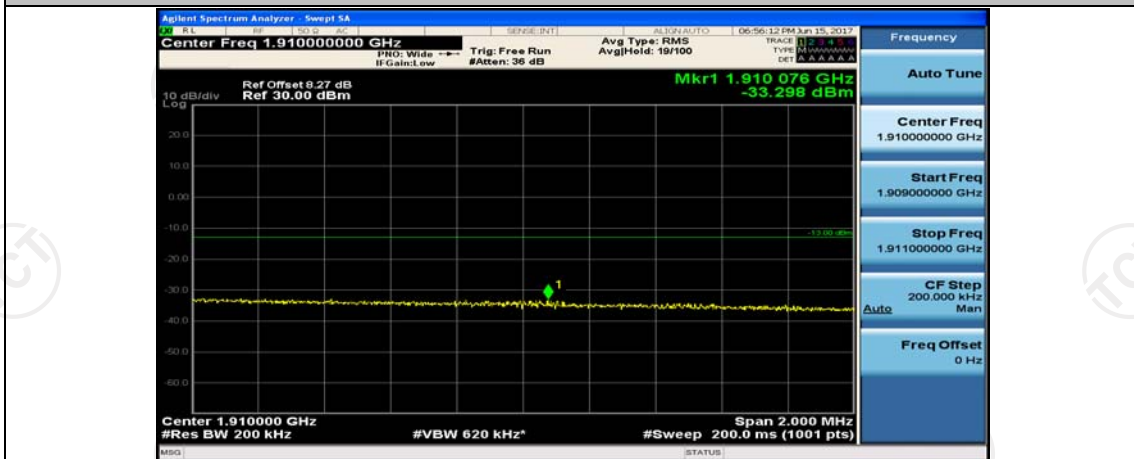

(Channel Bandwidth:20 MHz)_HCH_QPSK_50RB#25