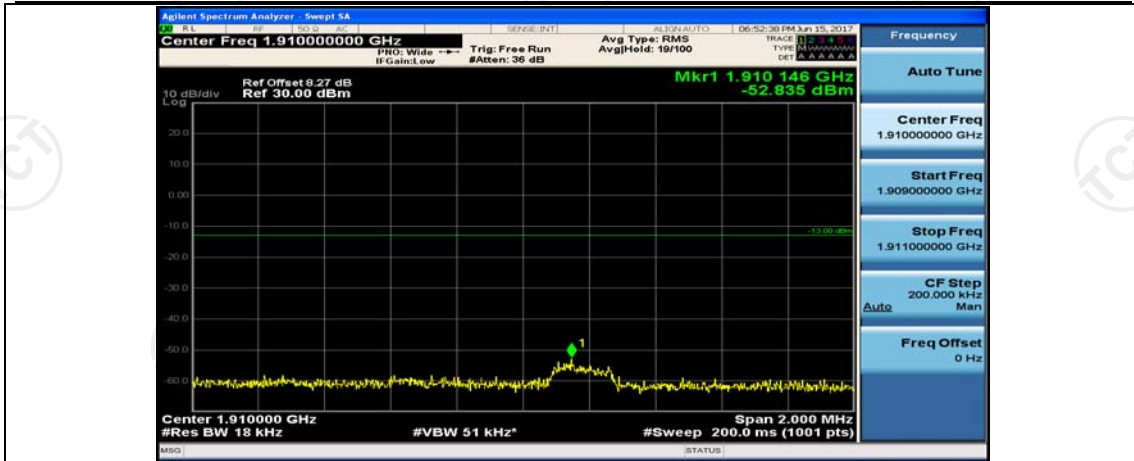

(Channel Bandwidth:15 MHz)_HCH_16QAM_1RB#0

(Channel Bandwidth:15 MHz)_HCH_16QAM_1RB#37