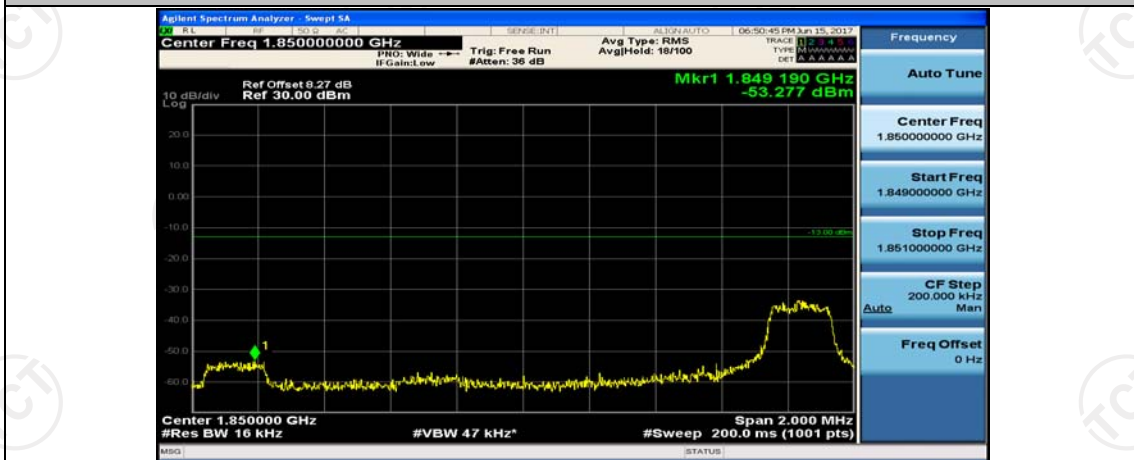

## Channel Bandwidth: 15 MHz

(Channel Bandwidth:15 MHz)\_LCH\_QPSK\_1RB#74

(Channel Bandwidth:15 MHz)\_LCH\_QPSK\_37RB#0

(Channel Bandwidth:15 MHz)\_LCH\_QPSK\_37RB#18

(Channel Bandwidth:15 MHz)\_LCH\_QPSK\_37RB#38

(Channel Bandwidth:15 MHz)\_LCH\_QPSK\_75RB#0

(Channel Bandwidth:15 MHz)\_HCH\_QPSK\_1RB#0

(Channel Bandwidth:15 MHz)\_HCH\_QPSK\_1RB#37

(Channel Bandwidth:15 MHz)\_HCH\_QPSK\_1RB#74

(Channel Bandwidth:15 MHz)\_HCH\_QPSK\_37RB#0