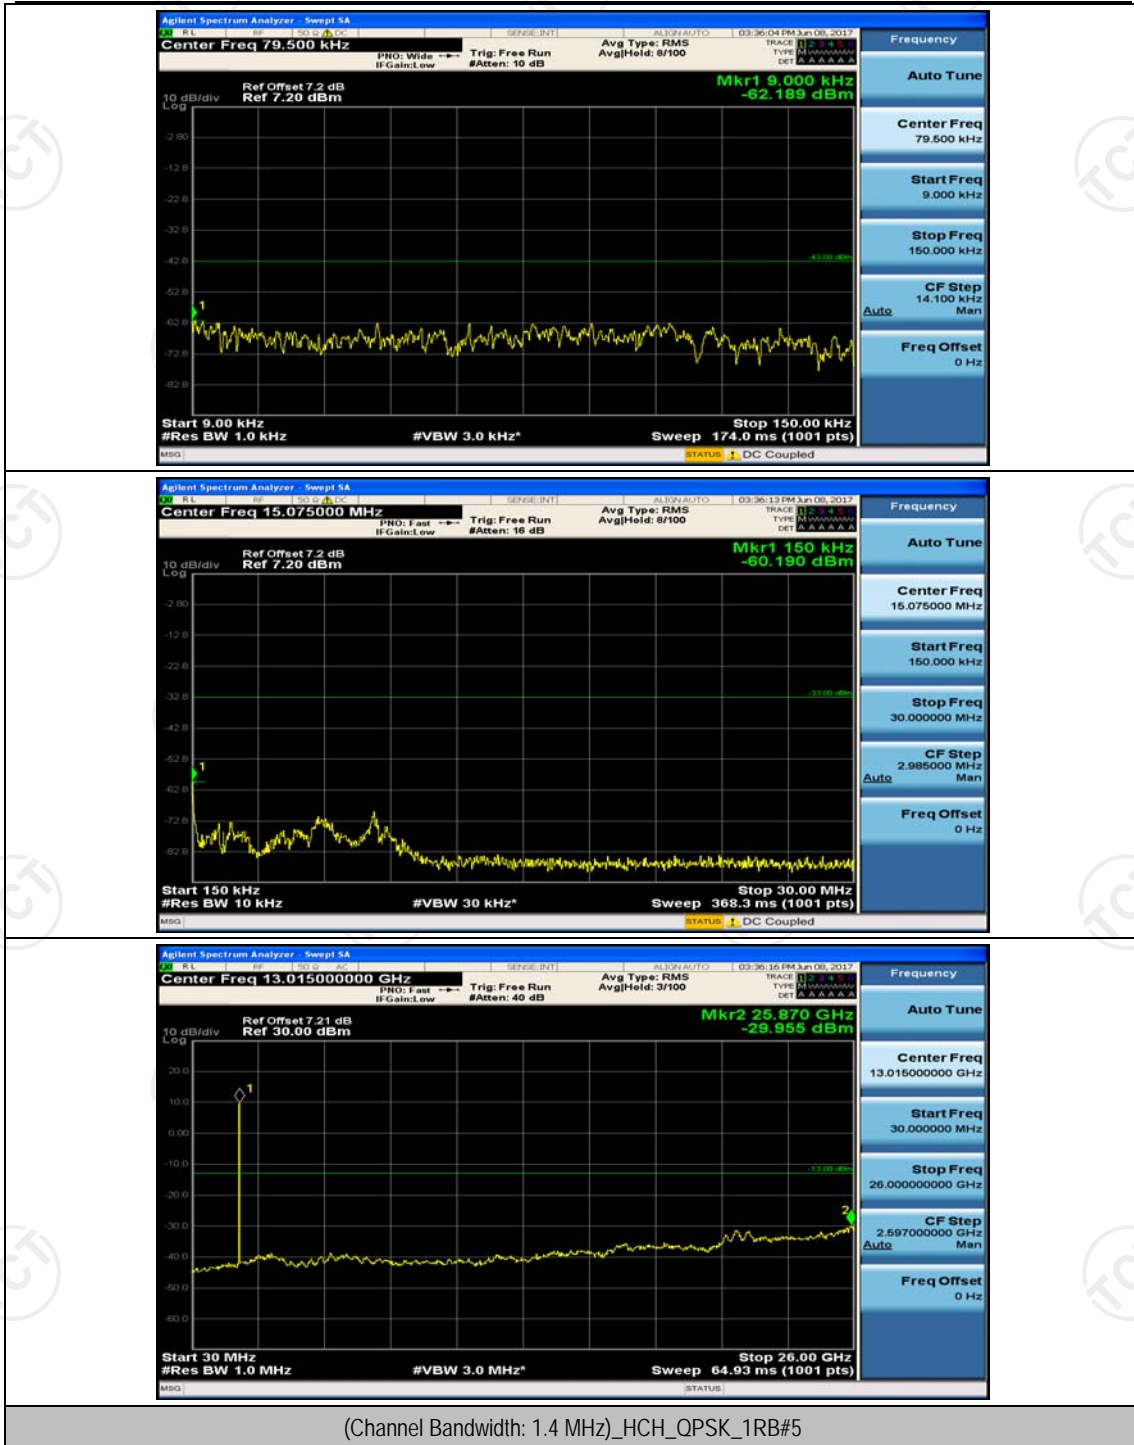

## Appendix E: Conducted Spurious Emission

### Test Graphs

Channel Bandwidth: 1.4 MHz

(Channel Bandwidth: 1.4 MHz)\_MCH\_QPSK\_1RB#0

(Channel Bandwidth: 1.4 MHz)\_MCH\_QPSK\_1RB#3

(Channel Bandwidth: 1.4 MHz)\_HCH\_QPSK\_1RB#0

(Channel Bandwidth: 1.4 MHz)\_HCH\_QPSK\_1RB#3