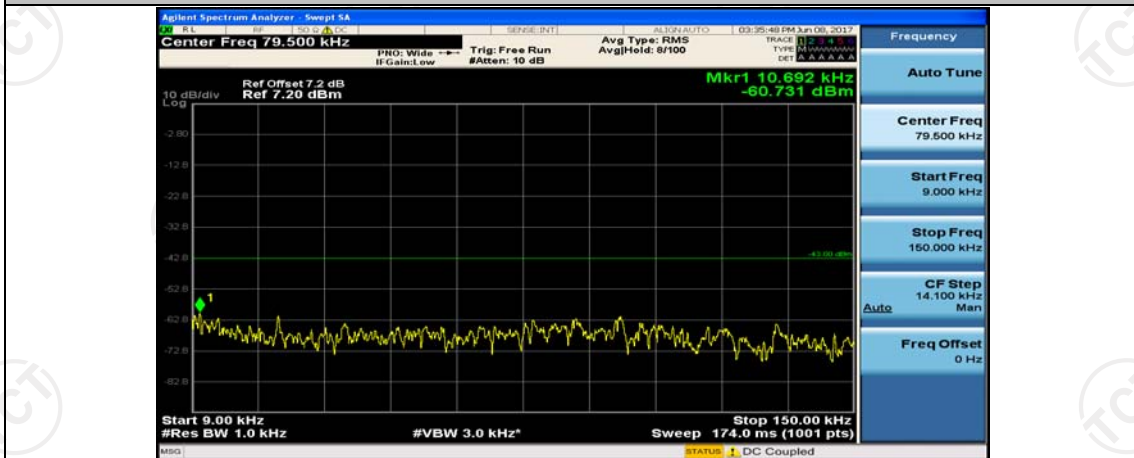

## Appendix E: Conducted Spurious Emission

### Test Graphs

Channel Bandwidth: 1.4 MHz

(Channel Bandwidth: 1.4 MHz)\_MCH\_QPSK\_1RB#0

(Channel Bandwidth: 1.4 MHz)\_MCH\_QPSK\_1RB#3

(Channel Bandwidth: 1.4 MHz)\_HCH\_QPSK\_1RB#0

(Channel Bandwidth: 1.4 MHz)\_HCH\_QPSK\_1RB#3

(Channel Bandwidth: 1.4 MHz)\_LCH\_16QAM\_1RB#0

(Channel Bandwidth: 1.4 MHz)\_LCH\_16QAM\_1RB#3