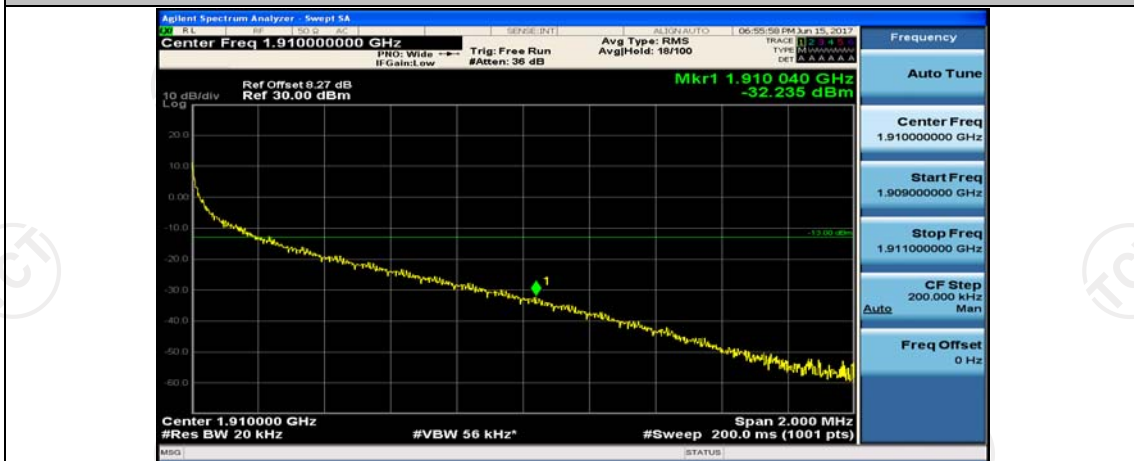

(Channel Bandwidth:20 MHz)\_LCH\_16QAM\_50RB#0

(Channel Bandwidth:20 MHz)\_LCH\_16QAM\_50RB#25

(Channel Bandwidth:20 MHz)\_HCH\_16QAM\_1RB#49

(Channel Bandwidth:20 MHz)\_HCH\_16QAM\_1RB#99

(Channel Bandwidth:20 MHz)\_HCH\_16QAM\_50RB#0