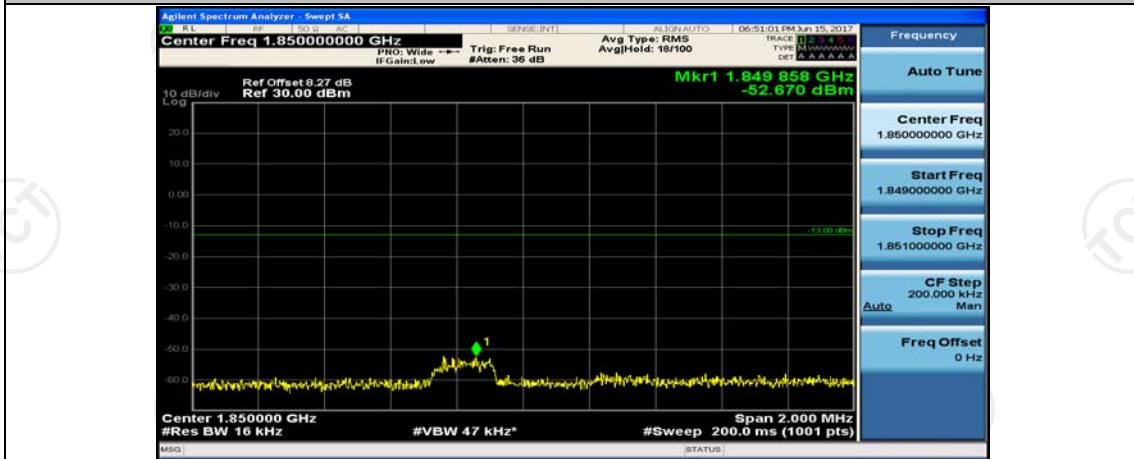

(Channel Bandwidth:15 MHz)\_HCH\_QPSK\_37RB#18

(Channel Bandwidth:15 MHz)\_HCH\_QPSK\_37RB#38

(Channel Bandwidth:15 MHz)\_HCH\_QPSK\_75RB#0

(Channel Bandwidth:15 MHz)\_LCH\_16QAM\_1RB#0

(Channel Bandwidth:15 MHz)\_LCH\_16QAM\_1RB#37

(Channel Bandwidth:15 MHz)\_LCH\_16QAM\_1RB#74

(Channel Bandwidth:15 MHz)\_LCH\_16QAM\_37RB#0

(Channel Bandwidth:15 MHz)\_LCH\_16QAM\_37RB#18

(Channel Bandwidth:15 MHz)\_LCH\_16QAM\_37RB#38

(Channel Bandwidth:15 MHz)\_LCH\_16QAM\_75RB#0