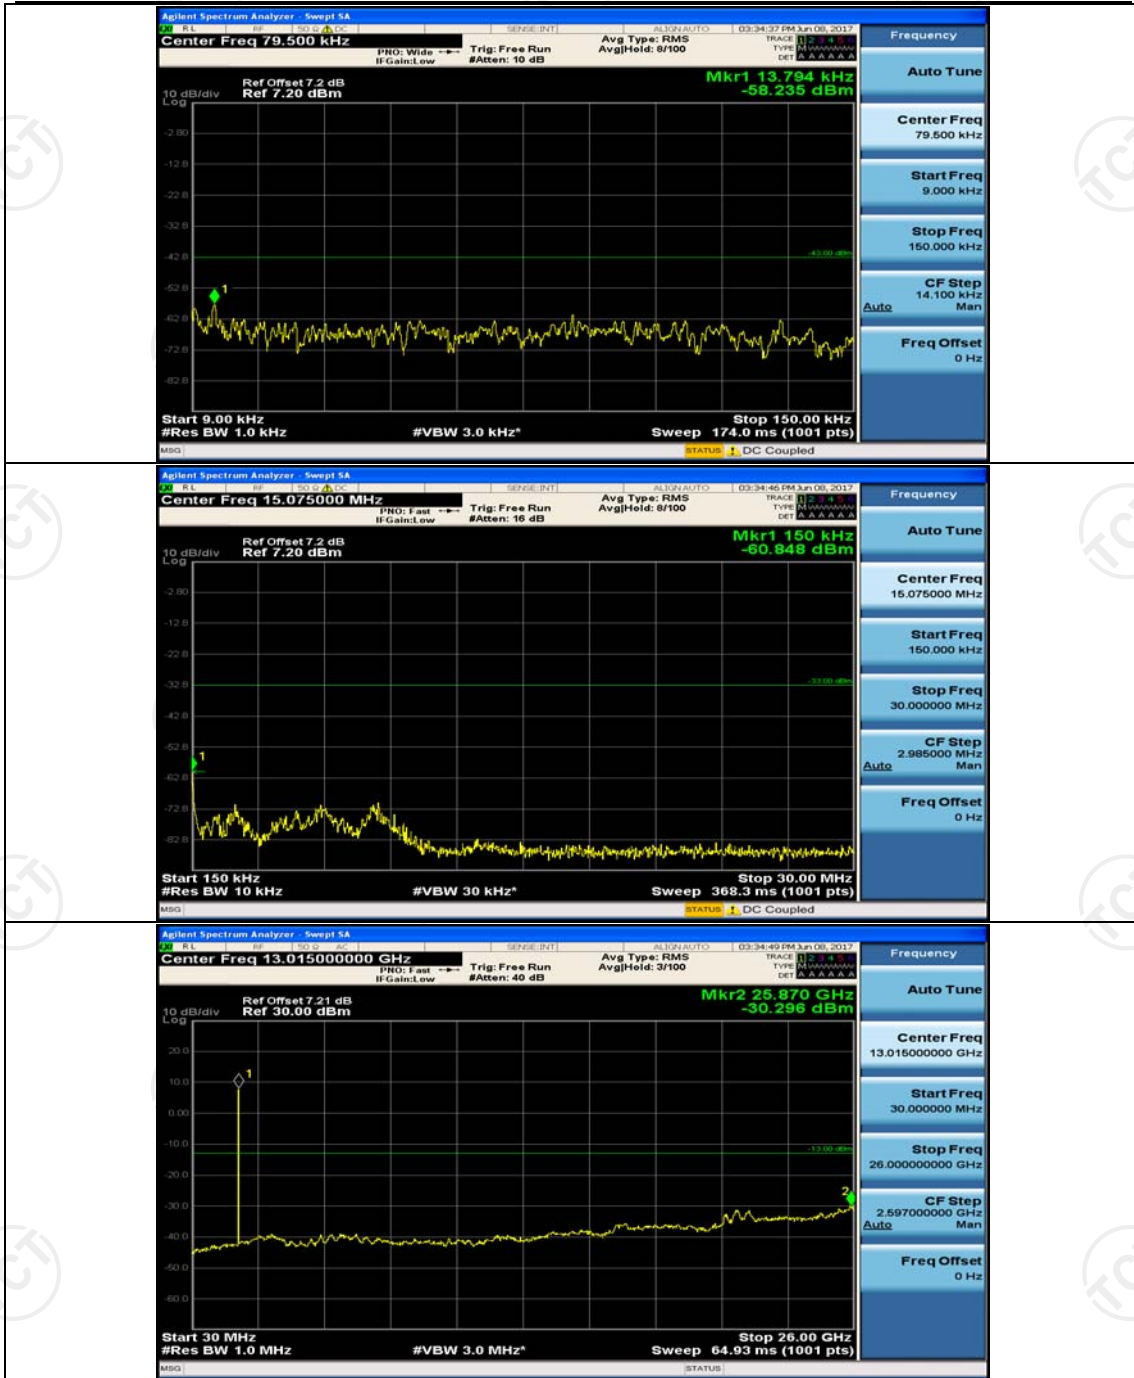

## Appendix E: Conducted Spurious Emission

### Test Graphs

Channel Bandwidth: 1.4 MHz

(Channel Bandwidth: 1.4 MHz)\_MCH\_QPSK\_1RB#0

(Channel Bandwidth: 1.4 MHz)\_MCH\_QPSK\_1RB#3

(Channel Bandwidth: 1.4 MHz)\_HCH\_QPSK\_1RB#0

(Channel Bandwidth: 1.4 MHz)\_HCH\_QPSK\_1RB#3

(Channel Bandwidth: 1.4 MHz)\_LCH\_16QAM\_1RB#0

(Channel Bandwidth: 1.4 MHz)\_LCH\_16QAM\_1RB#3