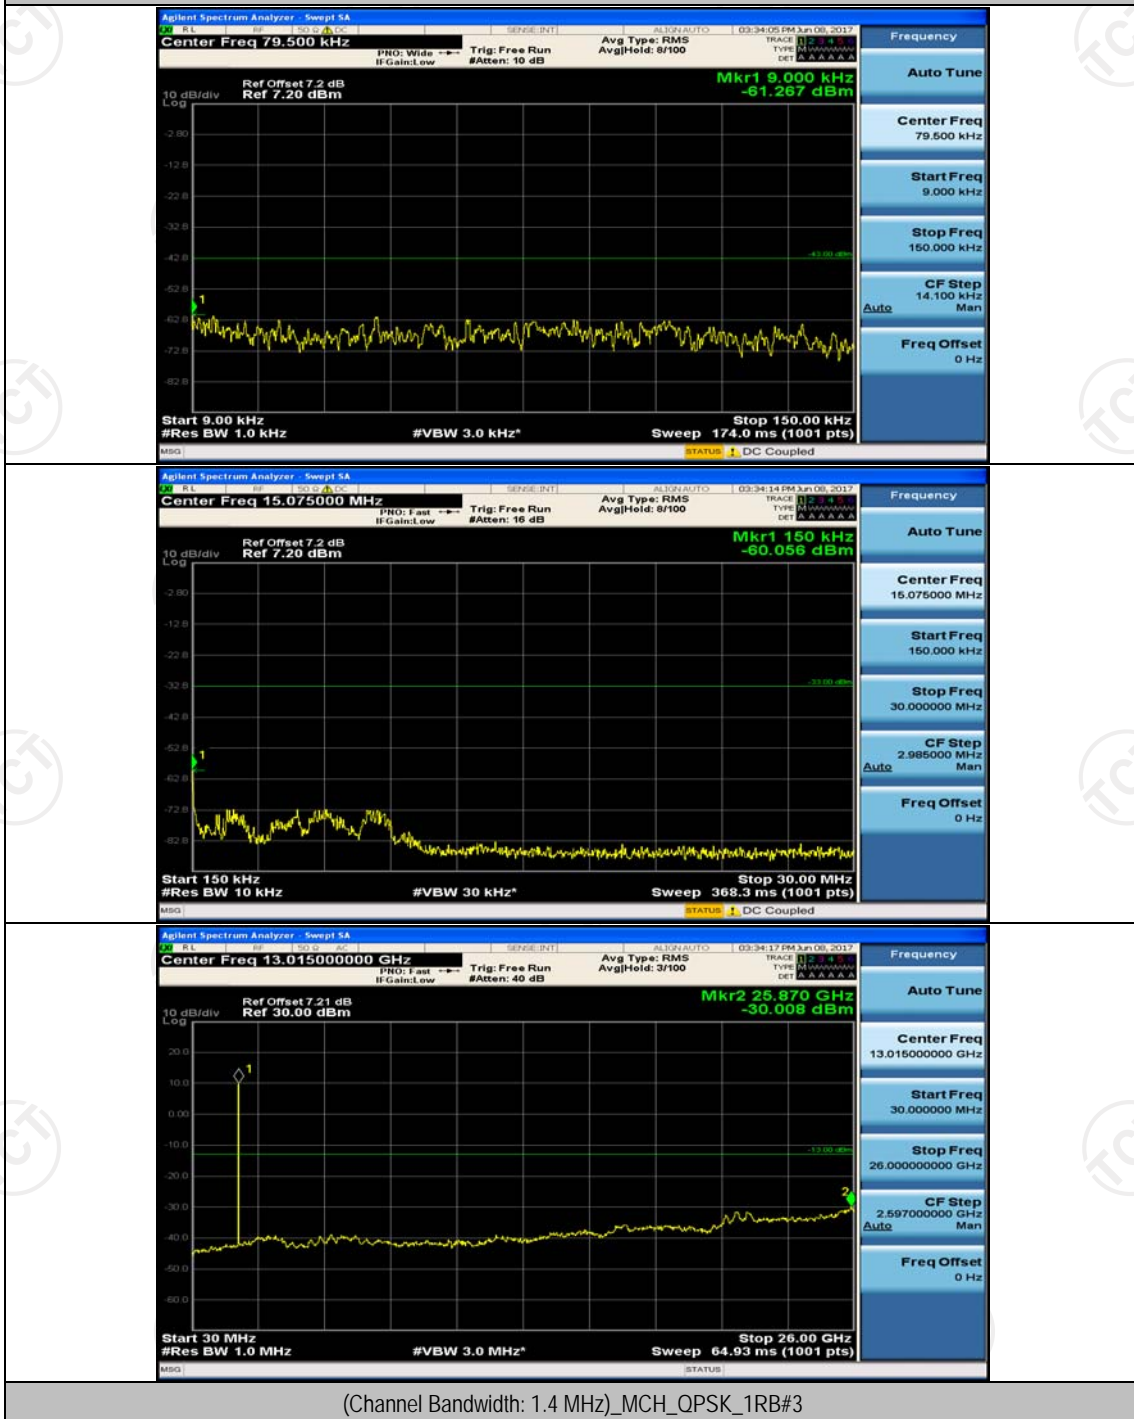

## Appendix E: Conducted Spurious Emission

### Test Graphs

Channel Bandwidth: 1.4 MHz

(Channel Bandwidth: 1.4 MHz)\_MCH\_QPSK\_1RB#0

(Channel Bandwidth: 1.4 MHz)\_MCH\_QPSK\_1RB#3

(Channel Bandwidth: 1.4 MHz)\_HCH\_QPSK\_1RB#0

(Channel Bandwidth: 1.4 MHz)\_HCH\_QPSK\_1RB#3

(Channel Bandwidth: 1.4 MHz)\_LCH\_16QAM\_1RB#0

(Channel Bandwidth: 1.4 MHz)\_LCH\_16QAM\_1RB#3