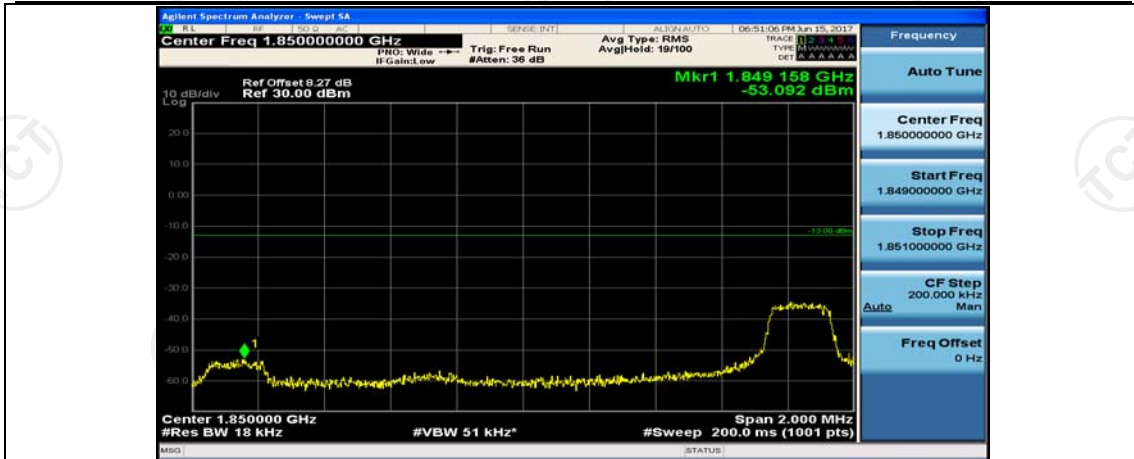

(Channel Bandwidth:15 MHz)\_HCH\_QPSK\_37RB#18

(Channel Bandwidth:15 MHz)\_HCH\_QPSK\_37RB#38

(Channel Bandwidth:15 MHz)\_HCH\_QPSK\_75RB#0

(Channel Bandwidth:15 MHz)\_LCH\_16QAM\_1RB#0

(Channel Bandwidth:15 MHz)\_LCH\_16QAM\_1RB#37

(Channel Bandwidth:15 MHz)\_LCH\_16QAM\_1RB#74

(Channel Bandwidth:15 MHz)\_LCH\_16QAM\_37RB#0

(Channel Bandwidth:15 MHz)\_LCH\_16QAM\_37RB#18

(Channel Bandwidth:15 MHz)\_LCH\_16QAM\_37RB#38

(Channel Bandwidth:15 MHz)\_LCH\_16QAM\_75RB#0