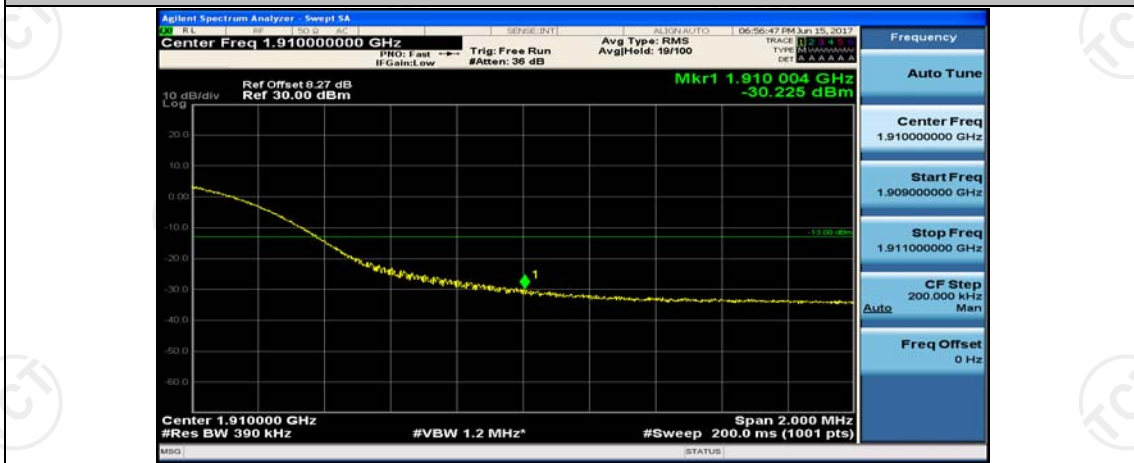

(Channel Bandwidth:20 MHz)\_HCH\_QPSK\_1RB#99

(Channel Bandwidth:20 MHz)\_HCH\_QPSK\_50RB#0

(Channel Bandwidth:20 MHz)\_HCH\_QPSK\_50RB#25

(Channel Bandwidth:20 MHz)\_HCH\_QPSK\_50RB#50

(Channel Bandwidth:20 MHz)\_LCH\_16QAM\_1RB#99