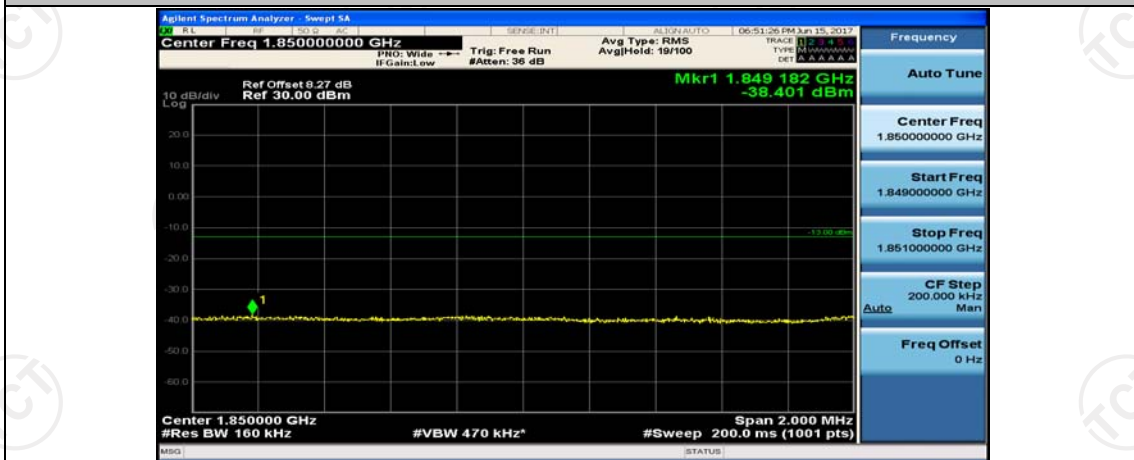

## Channel Bandwidth: 15 MHz

(Channel Bandwidth:15 MHz)\_LCH\_QPSK\_1RB#74

(Channel Bandwidth:15 MHz)\_LCH\_QPSK\_37RB#0

(Channel Bandwidth:15 MHz)\_LCH\_QPSK\_37RB#18

(Channel Bandwidth:15 MHz)\_LCH\_QPSK\_37RB#38

(Channel Bandwidth:15 MHz)\_LCH\_QPSK\_75RB#0

(Channel Bandwidth:15 MHz)\_HCH\_QPSK\_1RB#0

(Channel Bandwidth:15 MHz)\_HCH\_QPSK\_1RB#37

(Channel Bandwidth:15 MHz)\_HCH\_QPSK\_1RB#74

(Channel Bandwidth:15 MHz)\_HCH\_QPSK\_37RB#0