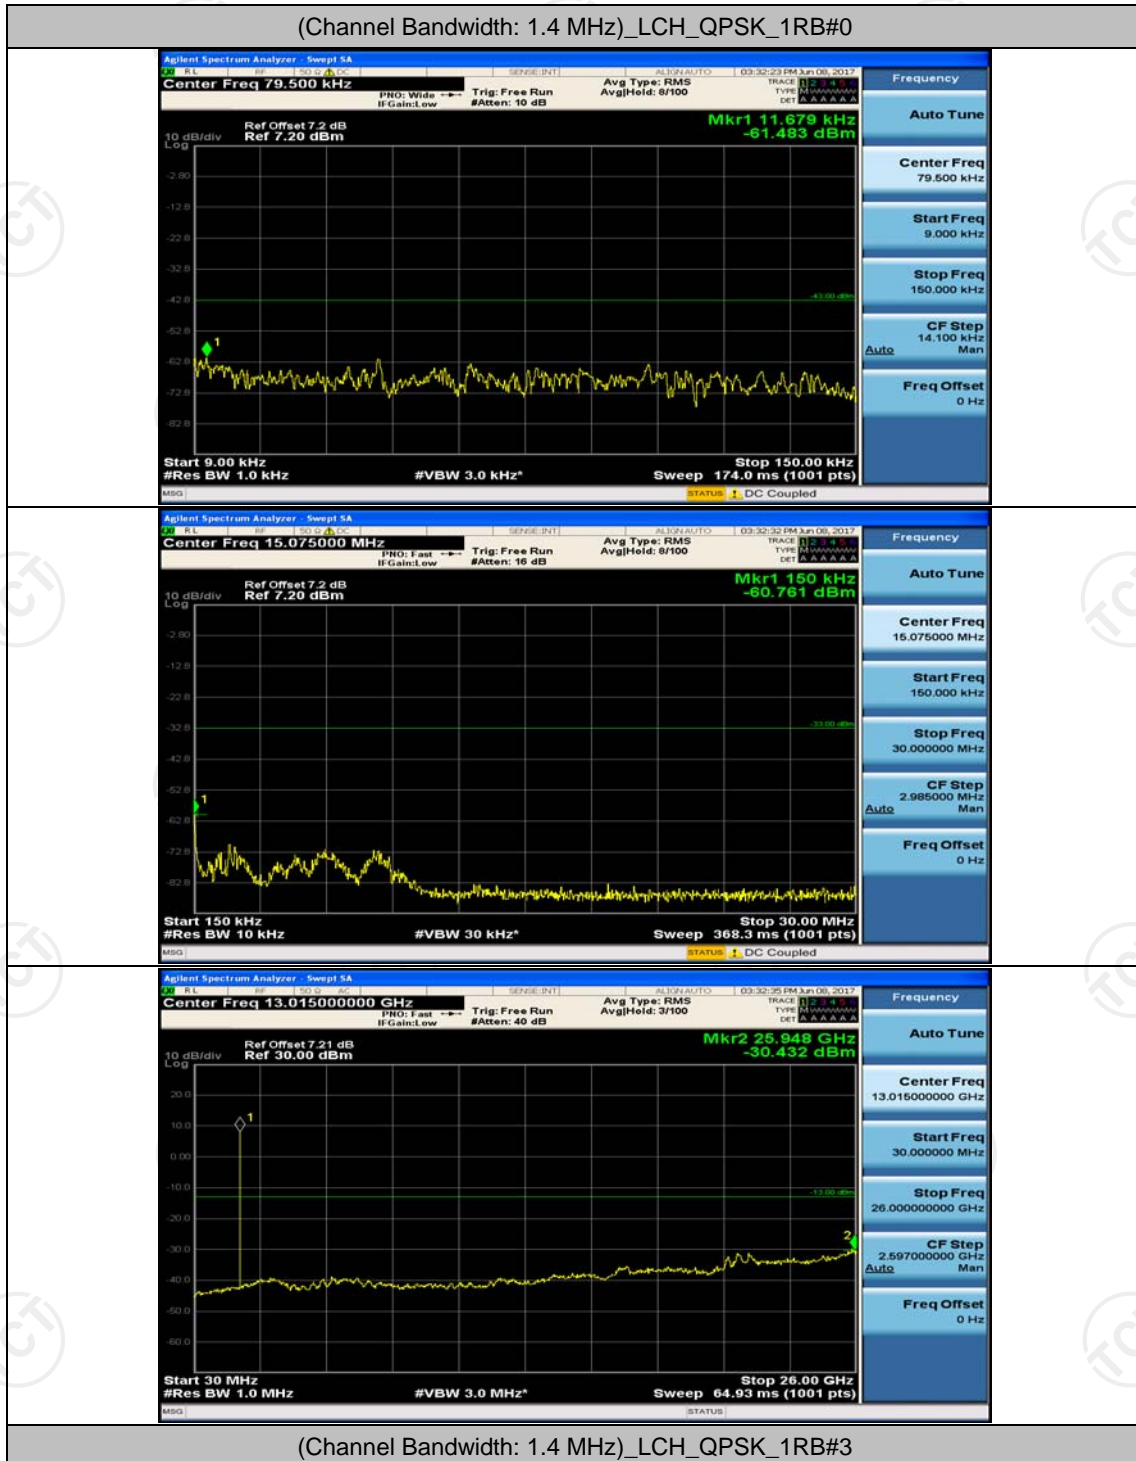

Appendix E: Conducted Spurious Emission

Test Graphs

Channel Bandwidth: 1.4 MHz