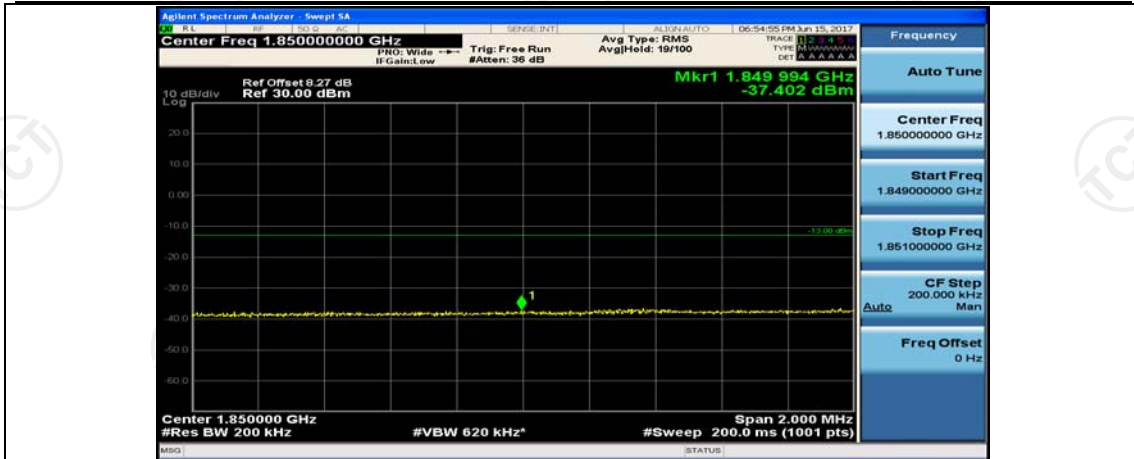

(Channel Bandwidth:20 MHz)_LCH_16QAM_50RB#25