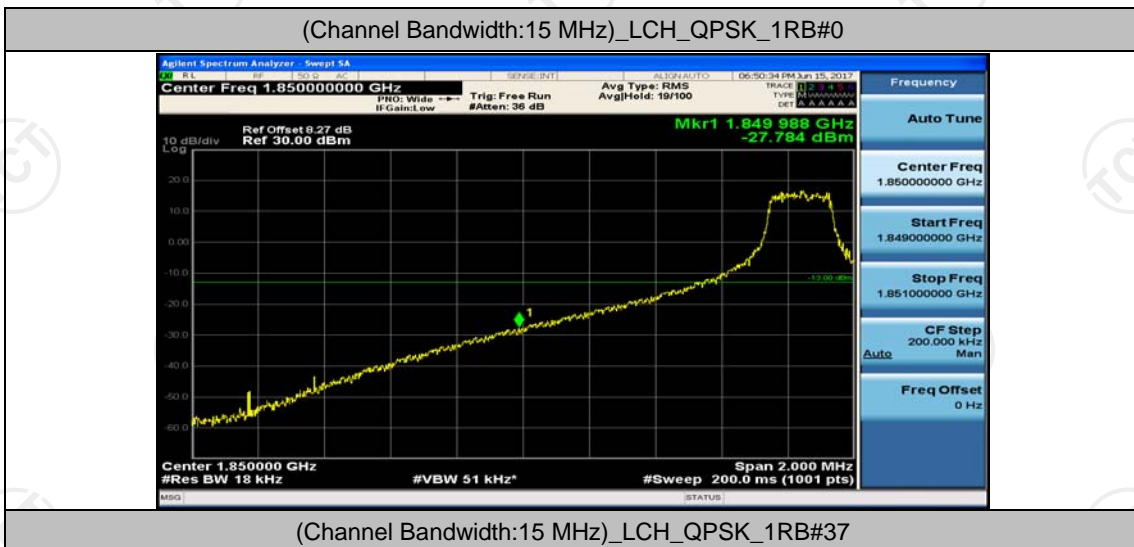

## Channel Bandwidth: 15 MHz

(Channel Bandwidth:15 MHz)\_LCH\_QPSK\_1RB#74

(Channel Bandwidth:15 MHz)\_LCH\_QPSK\_37RB#0

(Channel Bandwidth:15 MHz)\_LCH\_QPSK\_37RB#18

(Channel Bandwidth:15 MHz)\_LCH\_QPSK\_37RB#38