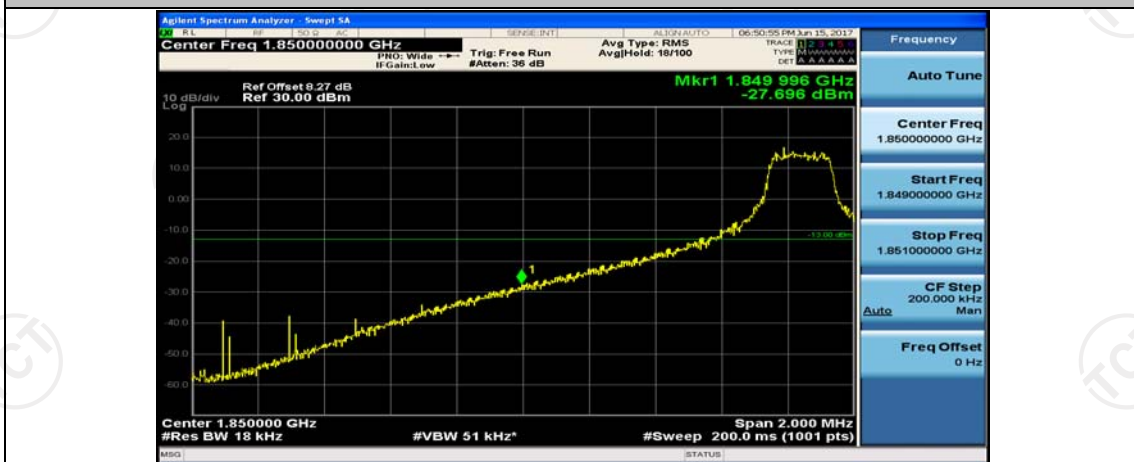

(Channel Bandwidth:15 MHz)\_HCH\_QPSK\_37RB#18

(Channel Bandwidth:15 MHz)\_HCH\_QPSK\_37RB#38

(Channel Bandwidth:15 MHz)\_HCH\_QPSK\_75RB#0

(Channel Bandwidth:15 MHz)\_LCH\_16QAM\_1RB#0

(Channel Bandwidth:15 MHz)\_LCH\_16QAM\_1RB#37

(Channel Bandwidth:15 MHz)\_LCH\_16QAM\_1RB#74

(Channel Bandwidth:15 MHz)\_LCH\_16QAM\_37RB#0

(Channel Bandwidth:15 MHz)\_LCH\_16QAM\_37RB#18

(Channel Bandwidth:15 MHz)\_LCH\_16QAM\_37RB#38

(Channel Bandwidth:15 MHz)\_LCH\_16QAM\_75RB#0