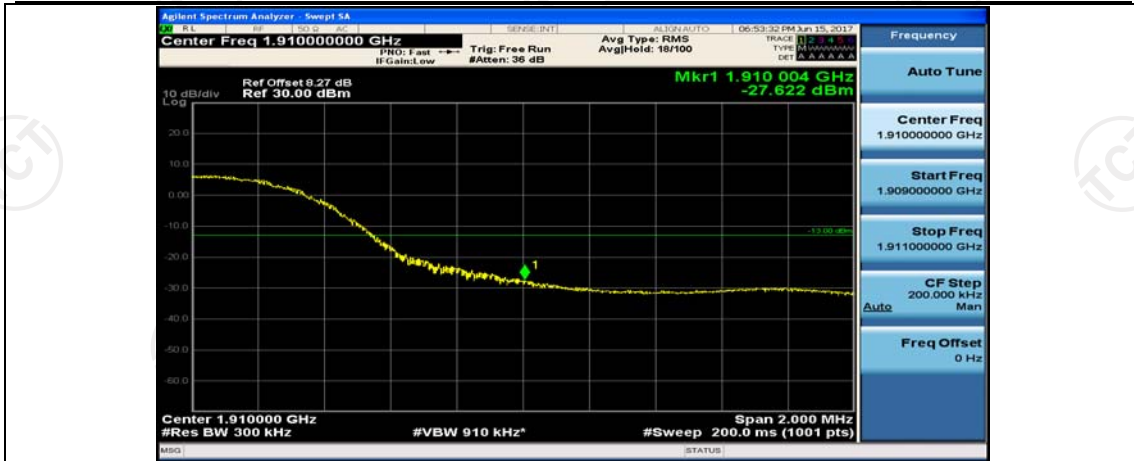

## Channel Bandwidth: 15 MHz

(Channel Bandwidth:15 MHz)\_LCH\_QPSK\_1RB#74

(Channel Bandwidth:15 MHz)\_LCH\_QPSK\_37RB#0

(Channel Bandwidth:15 MHz)\_LCH\_QPSK\_37RB#18

(Channel Bandwidth:15 MHz)\_LCH\_QPSK\_37RB#38

(Channel Bandwidth:15 MHz)\_LCH\_QPSK\_75RB#0

(Channel Bandwidth:15 MHz)\_HCH\_QPSK\_1RB#0

(Channel Bandwidth:15 MHz)\_HCH\_QPSK\_1RB#37

(Channel Bandwidth:15 MHz)\_HCH\_QPSK\_1RB#74

(Channel Bandwidth:15 MHz)\_HCH\_QPSK\_37RB#0

(Channel Bandwidth:15 MHz)\_HCH\_QPSK\_37RB#18

(Channel Bandwidth:15 MHz)\_HCH\_QPSK\_37RB#38

(Channel Bandwidth:15 MHz)\_HCH\_QPSK\_75RB#0

(Channel Bandwidth:15 MHz)\_LCH\_16QAM\_1RB#0

(Channel Bandwidth:15 MHz)\_LCH\_16QAM\_1RB#37