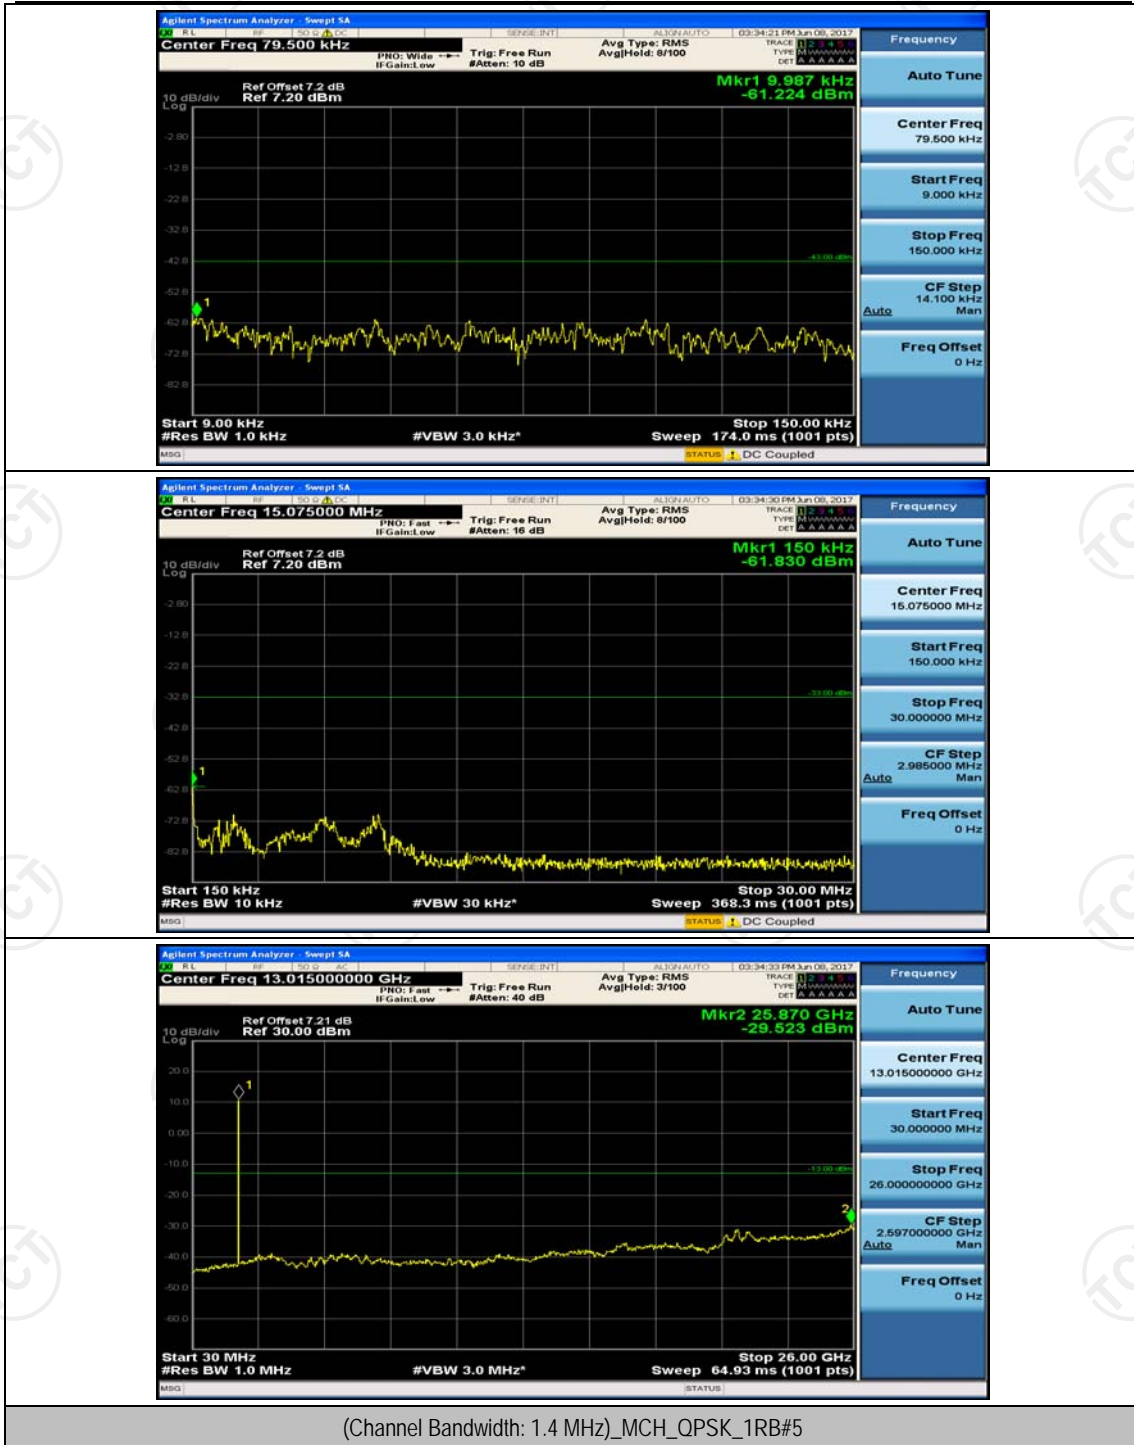

## Appendix E: Conducted Spurious Emission

### Test Graphs

Channel Bandwidth: 1.4 MHz

(Channel Bandwidth: 1.4 MHz)\_MCH\_QPSK\_1RB#0

(Channel Bandwidth: 1.4 MHz)\_MCH\_QPSK\_1RB#3

(Channel Bandwidth: 1.4 MHz)\_HCH\_QPSK\_1RB#0

(Channel Bandwidth: 1.4 MHz)\_HCH\_QPSK\_1RB#3

(Channel Bandwidth: 1.4 MHz)\_LCH\_16QAM\_1RB#0

(Channel Bandwidth: 1.4 MHz)\_LCH\_16QAM\_1RB#3