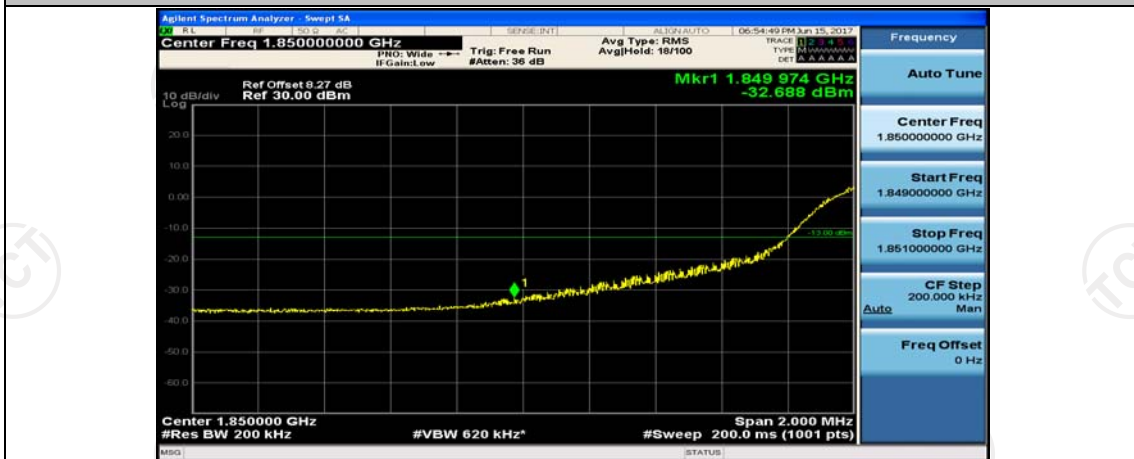

(Channel Bandwidth:20 MHz)_LCH_16QAM_50RB#0