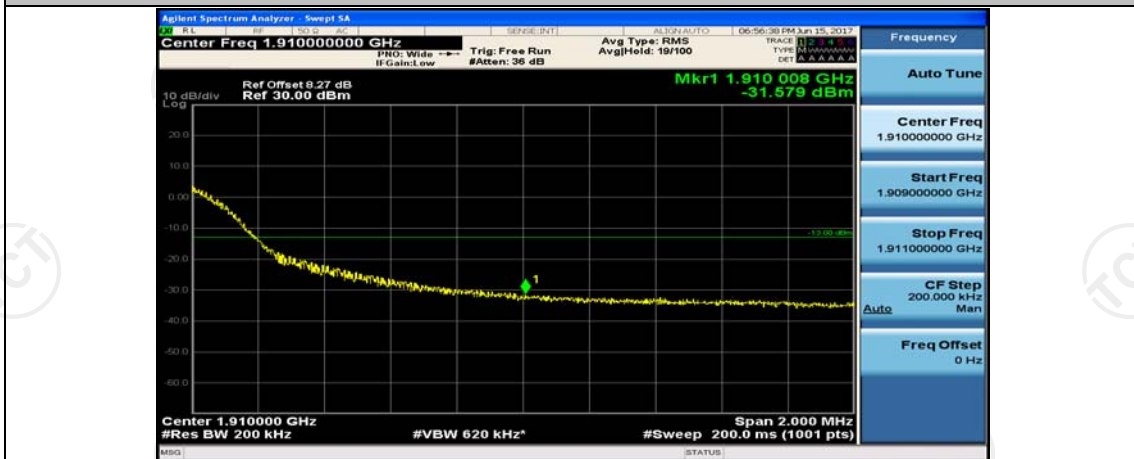

(Channel Bandwidth:20 MHz)_HCH_16QAM_50RB#50