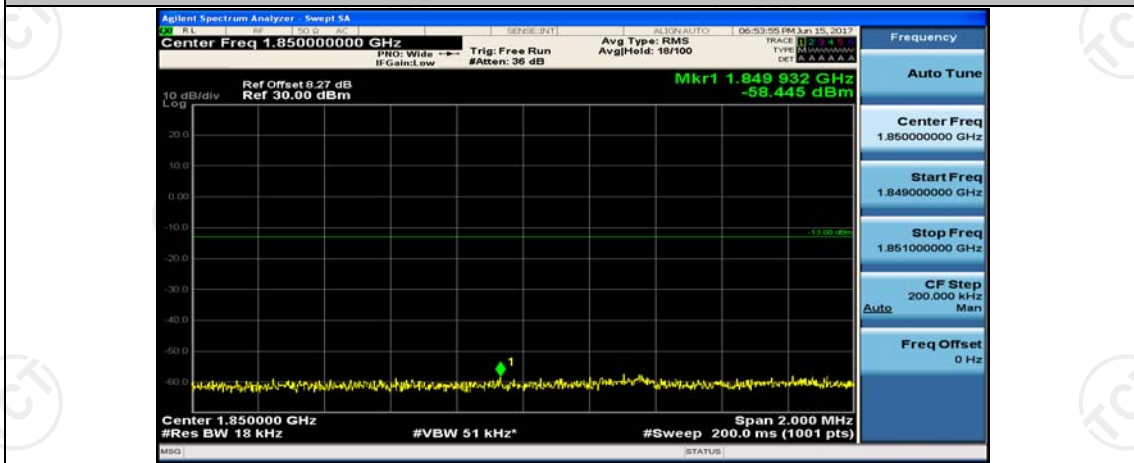

(Channel Bandwidth:20 MHz)_LCH_QPSK_1RB#49