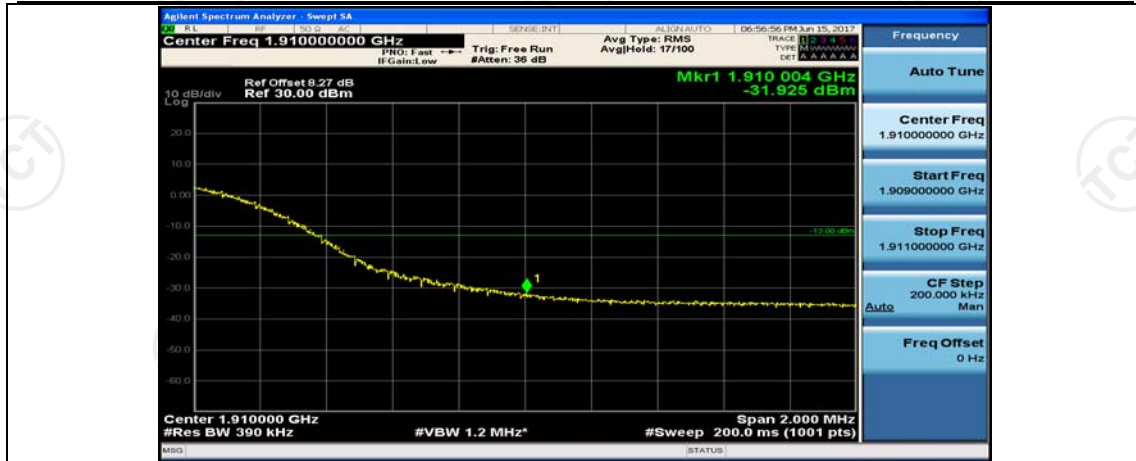

(Channel Bandwidth:20 MHz)_HCH_16QAM_100RB#0