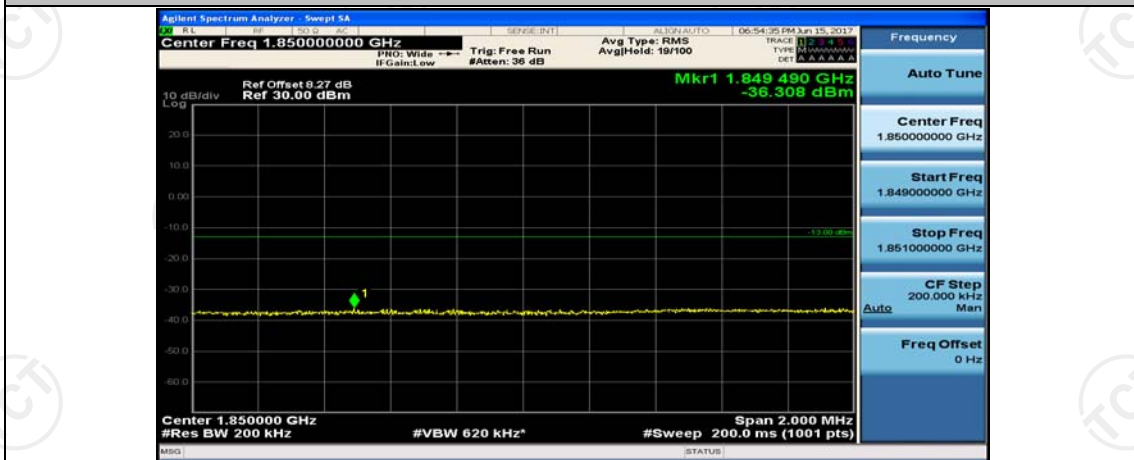

(Channel Bandwidth:20 MHz)_LCH_QPSK_50RB#25