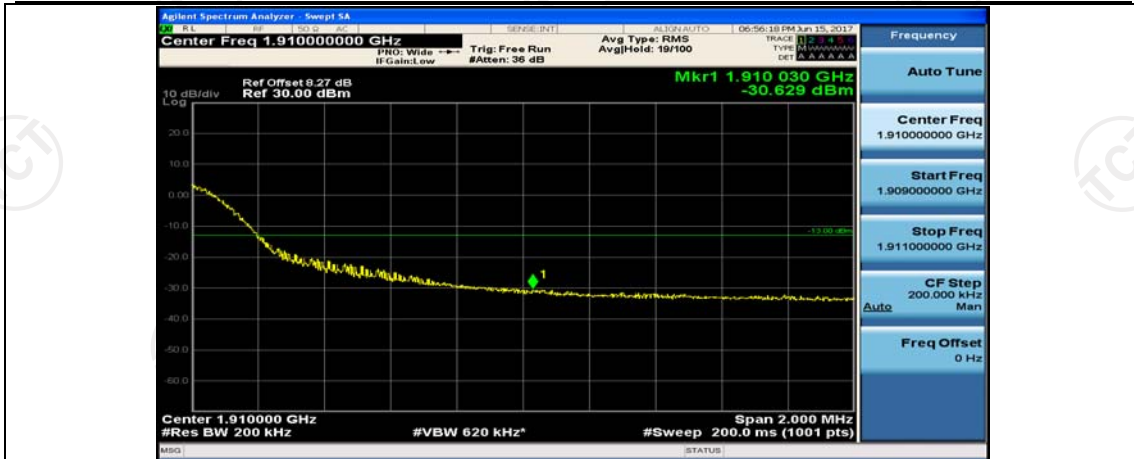

(Channel Bandwidth:20 MHz)\_HCH\_QPSK\_1RB#99

(Channel Bandwidth:20 MHz)\_HCH\_QPSK\_50RB#0

(Channel Bandwidth:20 MHz)\_HCH\_QPSK\_50RB#25

(Channel Bandwidth:20 MHz)\_HCH\_QPSK\_50RB#50

(Channel Bandwidth:20 MHz)\_LCH\_16QAM\_1RB#99