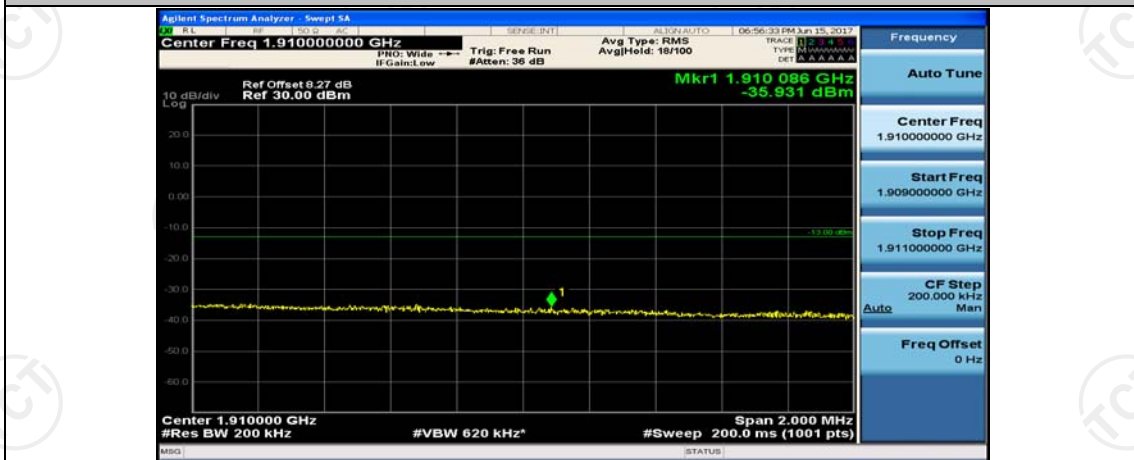

(Channel Bandwidth:20 MHz)_HCH_16QAM_50RB#25