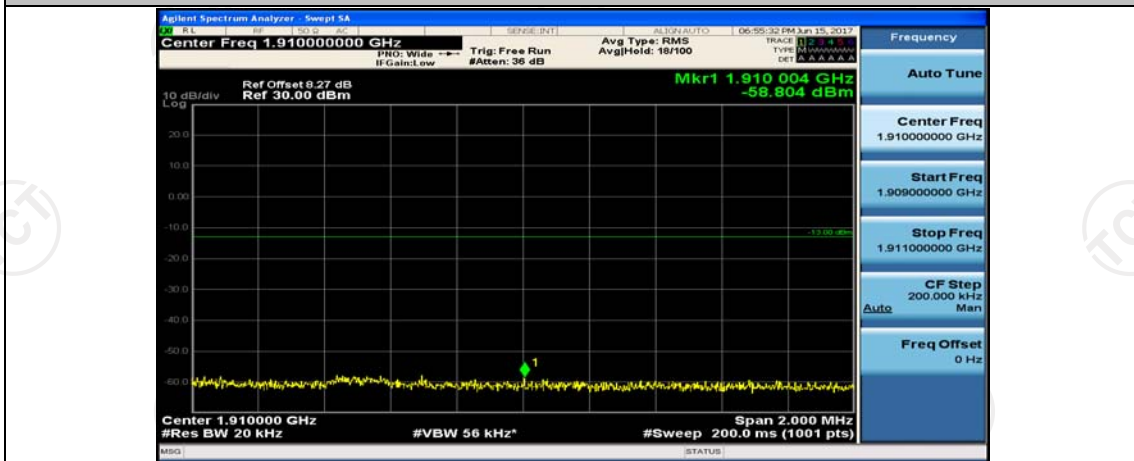

(Channel Bandwidth:20 MHz)\_LCH\_QPSK\_50RB#25

(Channel Bandwidth:20 MHz)\_LCH\_QPSK\_50RB#50

(Channel Bandwidth:20 MHz)\_LCH\_QPSK\_100RB#0

(Channel Bandwidth:20 MHz)\_HCH\_QPSK\_1RB#0

(Channel Bandwidth:20 MHz)\_HCH\_QPSK\_1RB#49