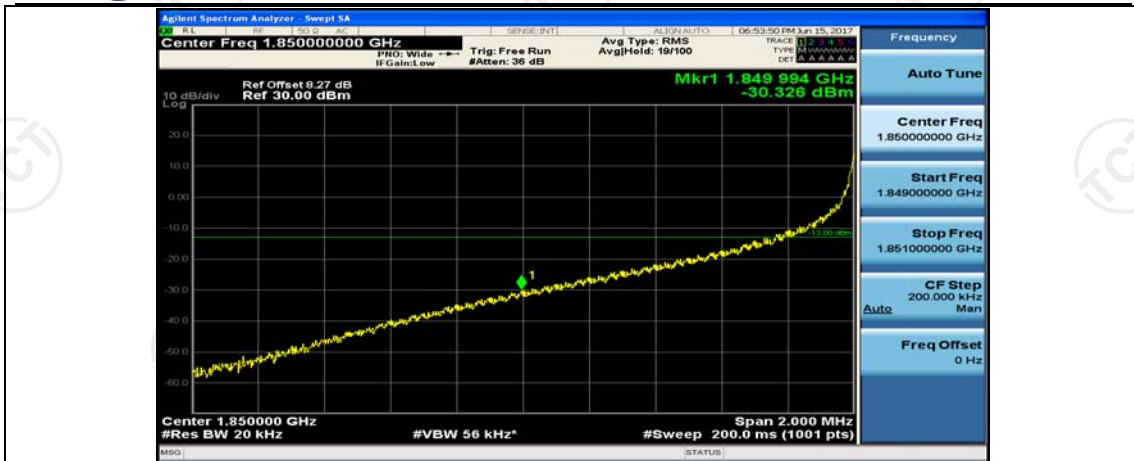

(Channel Bandwidth:20 MHz)_LCH_QPSK_1RB#0