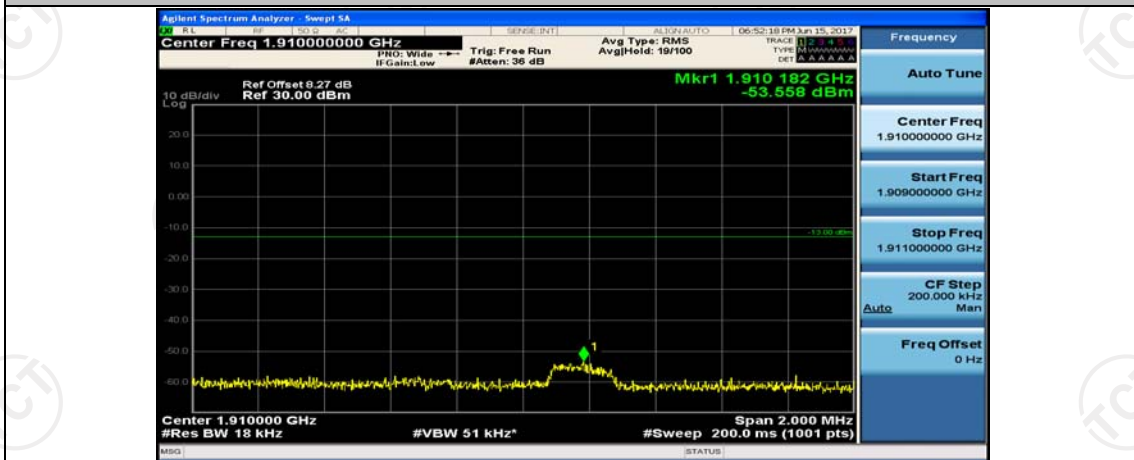

## Channel Bandwidth: 15 MHz

(Channel Bandwidth:15 MHz)\_LCH\_QPSK\_1RB#74

(Channel Bandwidth:15 MHz)\_LCH\_QPSK\_37RB#0

(Channel Bandwidth:15 MHz)\_LCH\_QPSK\_37RB#18

(Channel Bandwidth:15 MHz)\_LCH\_QPSK\_37RB#38

(Channel Bandwidth:15 MHz)\_LCH\_QPSK\_75RB#0

(Channel Bandwidth:15 MHz)\_HCH\_QPSK\_1RB#0

(Channel Bandwidth:15 MHz)\_HCH\_QPSK\_1RB#37

(Channel Bandwidth:15 MHz)\_HCH\_QPSK\_1RB#74

(Channel Bandwidth:15 MHz)\_HCH\_QPSK\_37RB#0