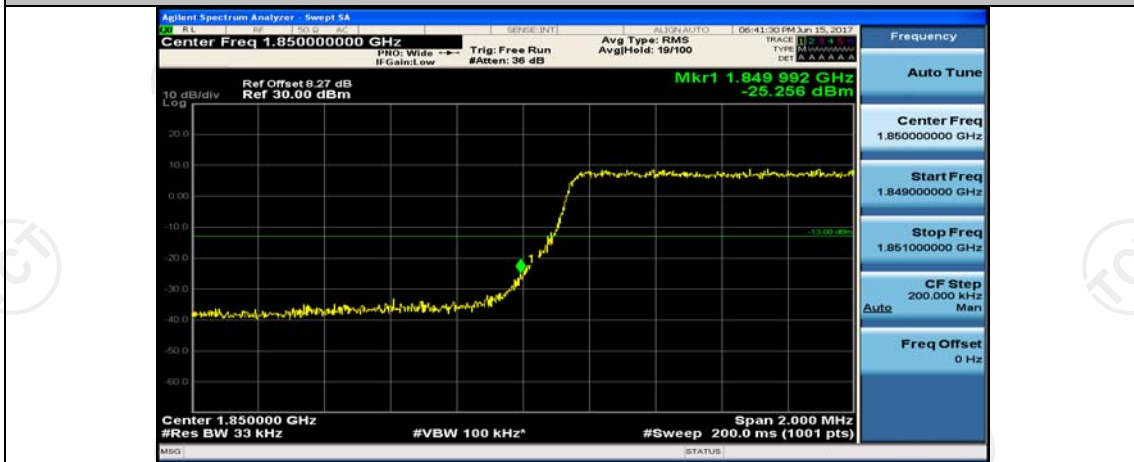

(Channel Bandwidth: 1.4 MHz)_HCH_16QAM_1RB#0

(Channel Bandwidth: 1.4 MHz)_HCH_16QAM_1RB#3

(Channel Bandwidth: 1.4 MHz)_HCH_16QAM_1RB#5

(Channel Bandwidth: 1.4 MHz)_HCH_16QAM_6RB#0

Channel Bandwidth: 3 MHz

(Channel Bandwidth: 3 MHz)_LCH_QPSK_1RB#7

(Channel Bandwidth: 3 MHz)_LCH_QPSK_1RB#14

(Channel Bandwidth: 3 MHz)_LCH_QPSK_8RB#0

(Channel Bandwidth: 3 MHz)_LCH_QPSK_8RB#4

(Channel Bandwidth: 3 MHz)_HCH_QPSK_1RB#7