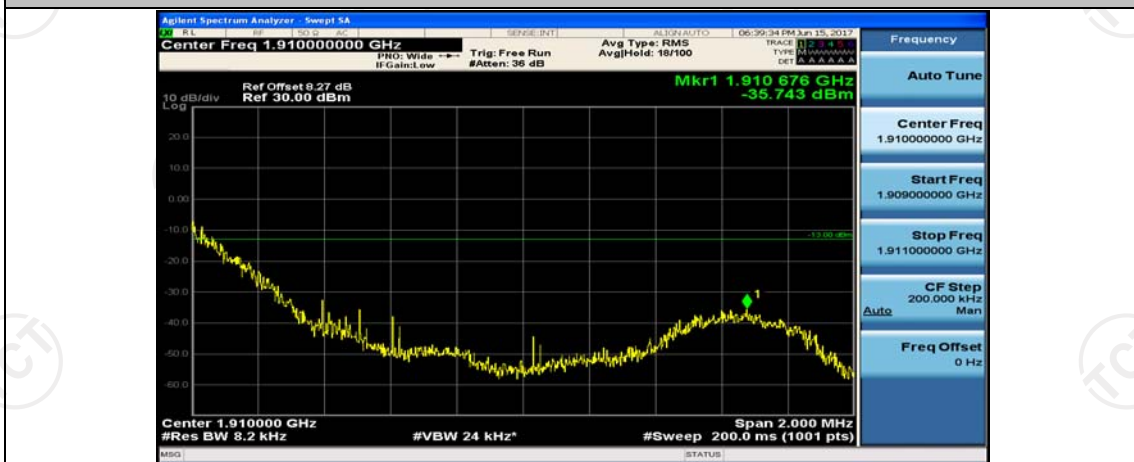

(Channel Bandwidth: 1.4 MHz)_HCH_16QAM_1RB#0

(Channel Bandwidth: 1.4 MHz)_HCH_16QAM_1RB#3

(Channel Bandwidth: 1.4 MHz)_HCH_16QAM_1RB#5

(Channel Bandwidth: 1.4 MHz)_HCH_16QAM_6RB#0

Channel Bandwidth: 3 MHz

(Channel Bandwidth: 3 MHz)_LCH_QPSK_1RB#7

(Channel Bandwidth: 3 MHz)_LCH_QPSK_1RB#14

(Channel Bandwidth: 3 MHz)_LCH_QPSK_8RB#0

(Channel Bandwidth: 3 MHz)_LCH_QPSK_8RB#4

(Channel Bandwidth: 3 MHz)_HCH_QPSK_1RB#7