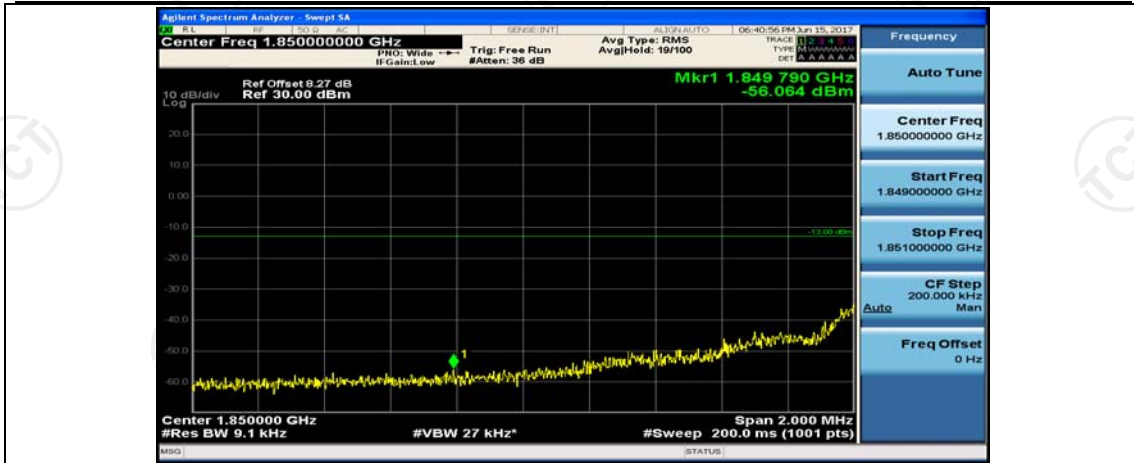

(Channel Bandwidth: 1.4 MHz)_HCH_16QAM_1RB#0

(Channel Bandwidth: 1.4 MHz)_HCH_16QAM_1RB#3

(Channel Bandwidth: 1.4 MHz)_HCH_16QAM_1RB#5

(Channel Bandwidth: 1.4 MHz)_HCH_16QAM_6RB#0

Channel Bandwidth: 3 MHz

(Channel Bandwidth: 3 MHz)_LCH_QPSK_1RB#7

(Channel Bandwidth: 3 MHz)_LCH_QPSK_1RB#14

(Channel Bandwidth: 3 MHz)_LCH_QPSK_8RB#0

(Channel Bandwidth: 3 MHz)_LCH_QPSK_8RB#4

(Channel Bandwidth: 3 MHz)_HCH_QPSK_1RB#7