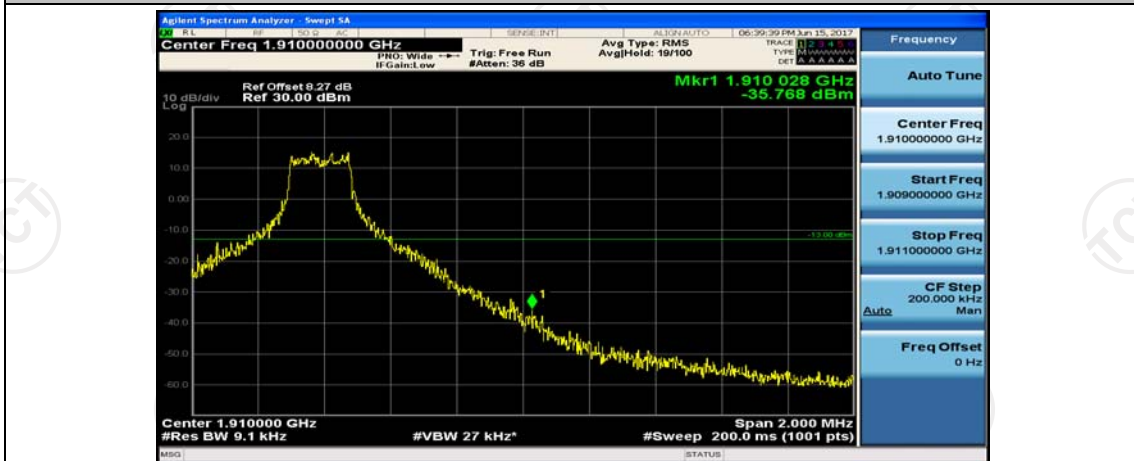

(Channel Bandwidth: 1.4 MHz)_HCH_16QAM_1RB#0

(Channel Bandwidth: 1.4 MHz)_HCH_16QAM_1RB#3

(Channel Bandwidth: 1.4 MHz)_HCH_16QAM_1RB#5

(Channel Bandwidth: 1.4 MHz)_HCH_16QAM_6RB#0

Channel Bandwidth: 3 MHz

(Channel Bandwidth: 3 MHz)_LCH_QPSK_1RB#7

(Channel Bandwidth: 3 MHz)_LCH_QPSK_1RB#14

(Channel Bandwidth: 3 MHz)_LCH_QPSK_8RB#0

(Channel Bandwidth: 3 MHz)_LCH_QPSK_8RB#4

(Channel Bandwidth: 3 MHz)_HCH_QPSK_1RB#7