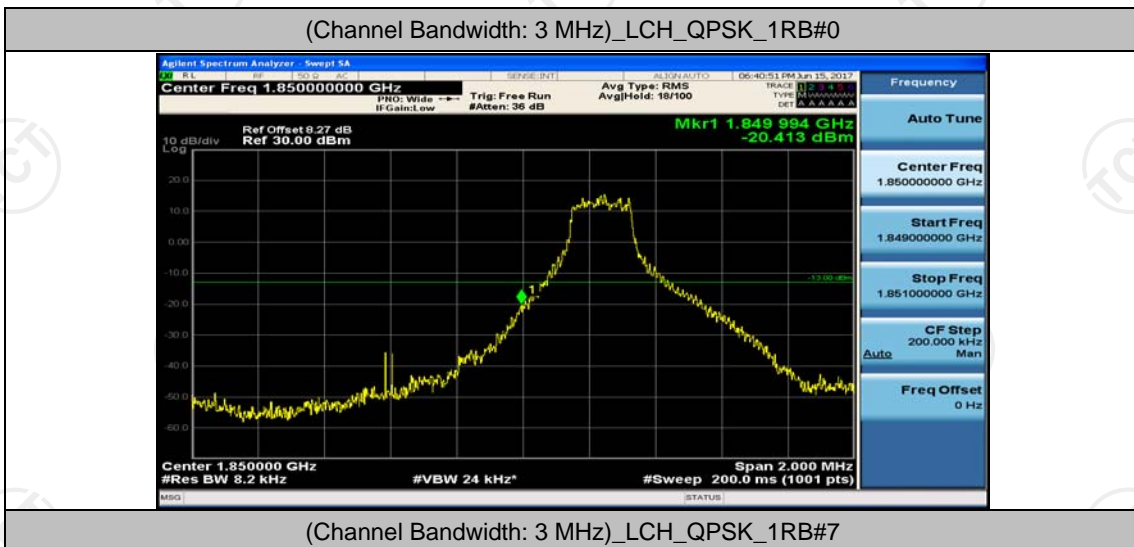

(Channel Bandwidth: 1.4 MHz)_HCH_16QAM_1RB#0

(Channel Bandwidth: 1.4 MHz)_HCH_16QAM_1RB#3

(Channel Bandwidth: 1.4 MHz)_HCH_16QAM_1RB#5

(Channel Bandwidth: 1.4 MHz)_HCH_16QAM_6RB#0

Channel Bandwidth: 3 MHz