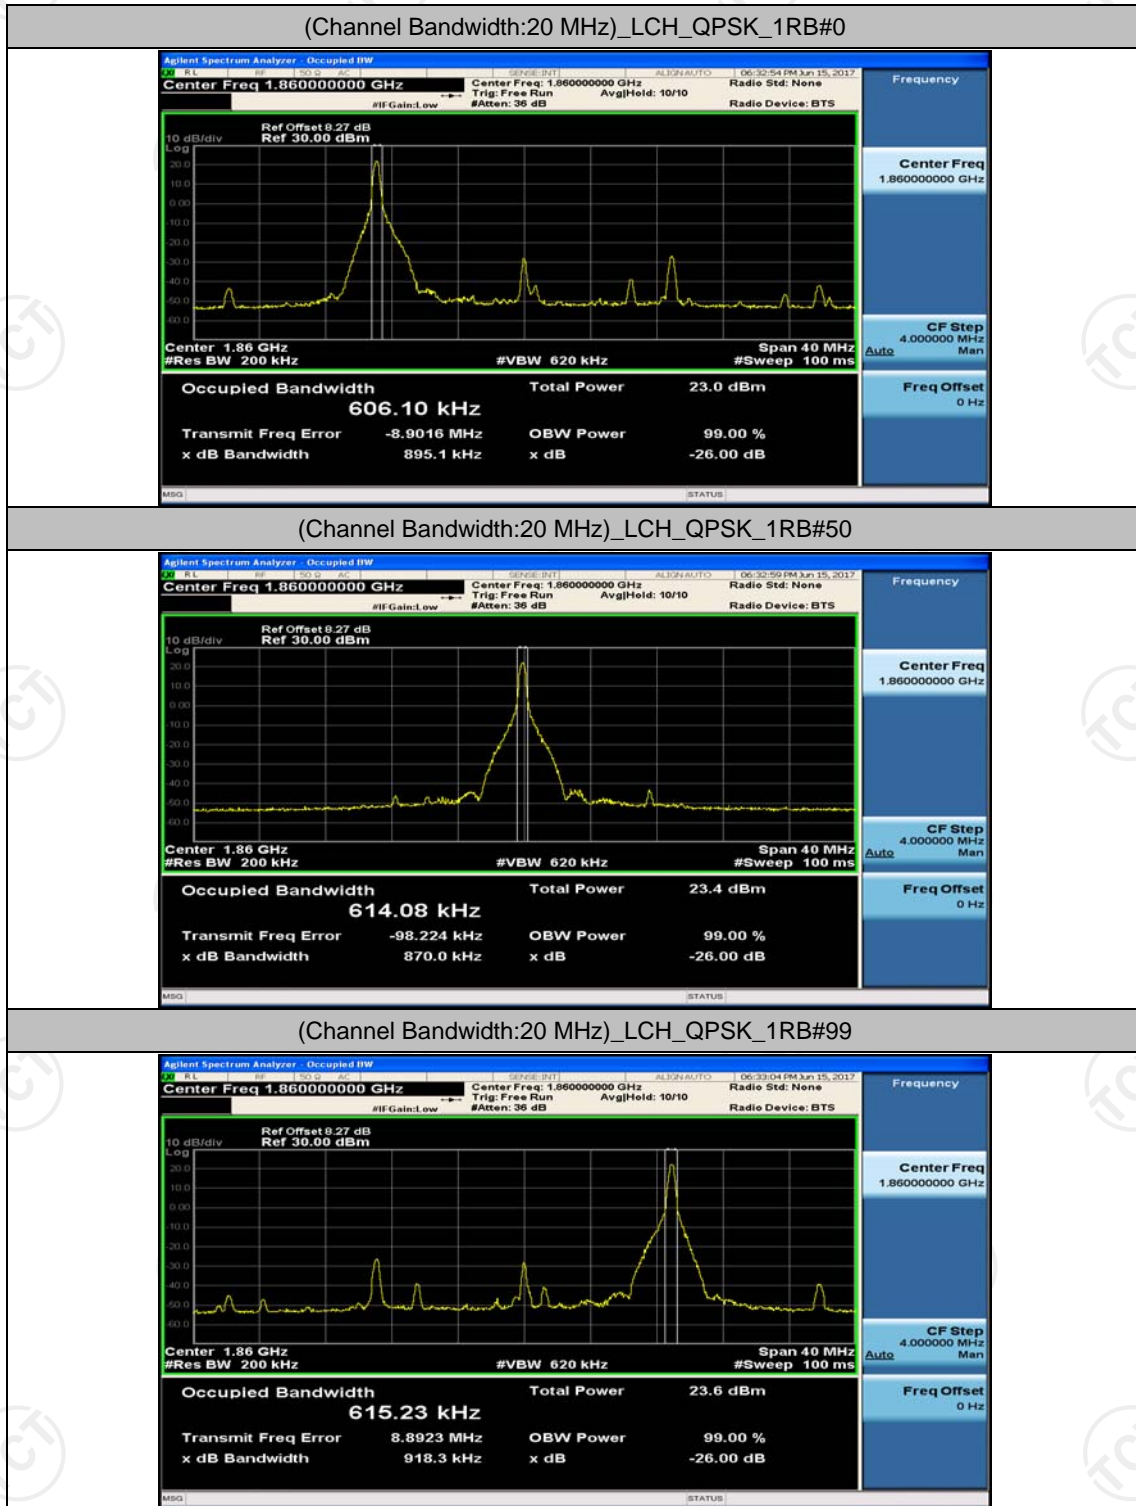

(Channel Bandwidth:15 MHz)_HCH_16QAM_37RB#0

(Channel Bandwidth:15 MHz)_HCH_16QAM_37RB#18

(Channel Bandwidth:15 MHz)_HCH_16QAM_37RB#38

Channel Bandwidth: 20 MHz

(Channel Bandwidth:20 MHz)_LCH_QPSK_50RB#0

(Channel Bandwidth:20 MHz)_LCH_QPSK_50RB#25

(Channel Bandwidth:20 MHz)_LCH_QPSK_50RB#50

(Channel Bandwidth:20 MHz)_LCH_QPSK_100RB#0

(Channel Bandwidth:20 MHz)_MCH_QPSK_1RB#0

(Channel Bandwidth:20 MHz)_MCH_QPSK_1RB#50

(Channel Bandwidth:20 MHz)_MCH_QPSK_1RB#99