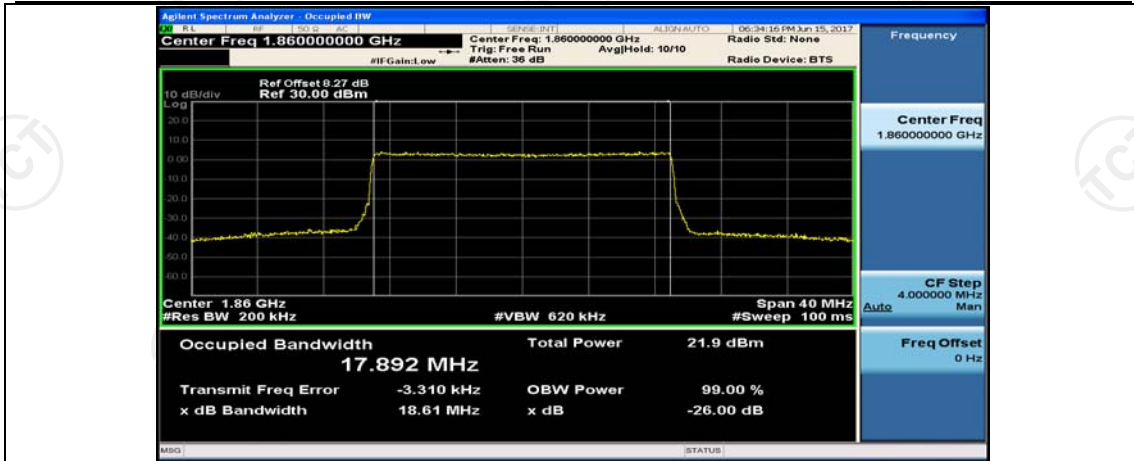

(Channel Bandwidth:20 MHz)_LCH_16QAM_100RB#0

(Channel Bandwidth:20 MHz)_MCH_16QAM_1RB#0