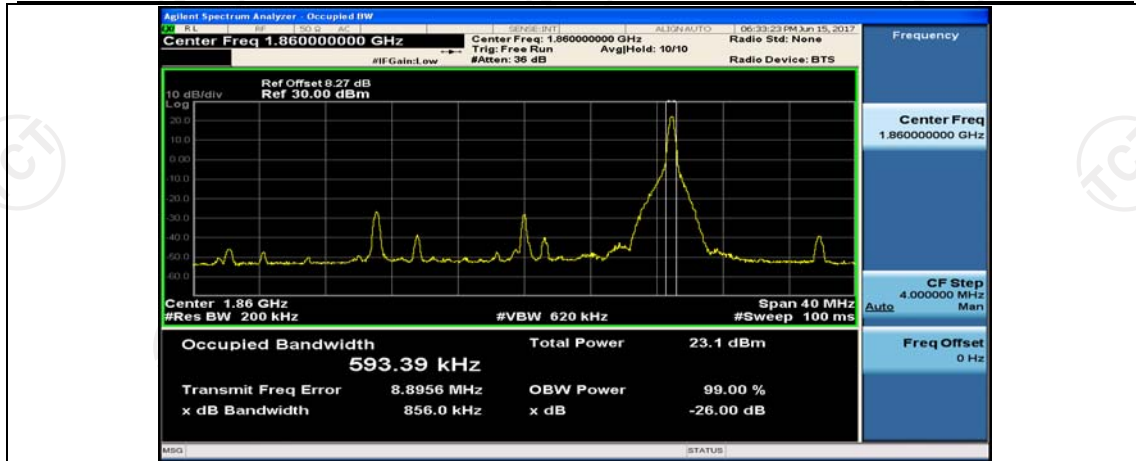

(Channel Bandwidth:20 MHz)_HCH_QPSK_100RB#0

(Channel Bandwidth:20 MHz)_LCH_16QAM_1RB#0

(Channel Bandwidth:20 MHz)_LCH_16QAM_1RB#50

(Channel Bandwidth:20 MHz)_LCH_16QAM_1RB#99

(Channel Bandwidth:20 MHz)_LCH_16QAM_50RB#0