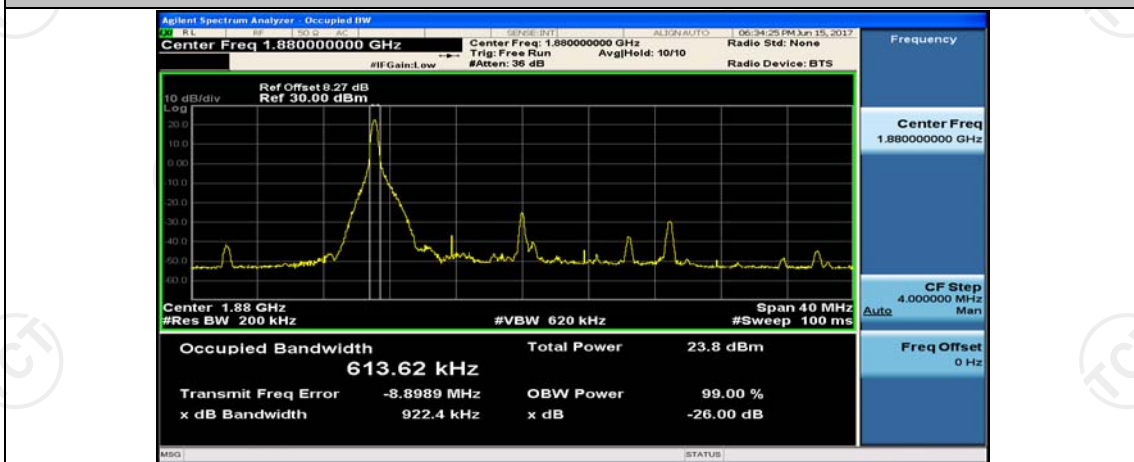

(Channel Bandwidth:15 MHz)_HCH_16QAM_37RB#0

(Channel Bandwidth:15 MHz)_HCH_16QAM_37RB#18

(Channel Bandwidth:15 MHz)_HCH_16QAM_37RB#38

Channel Bandwidth: 20 MHz

(Channel Bandwidth:20 MHz)_LCH_QPSK_50RB#0

(Channel Bandwidth:20 MHz)_LCH_QPSK_50RB#25

(Channel Bandwidth:20 MHz)_LCH_QPSK_50RB#50

(Channel Bandwidth:20 MHz)_LCH_QPSK_100RB#0

(Channel Bandwidth:20 MHz)_MCH_QPSK_1RB#0

(Channel Bandwidth:20 MHz)_MCH_QPSK_1RB#50

(Channel Bandwidth:20 MHz)_MCH_QPSK_1RB#99