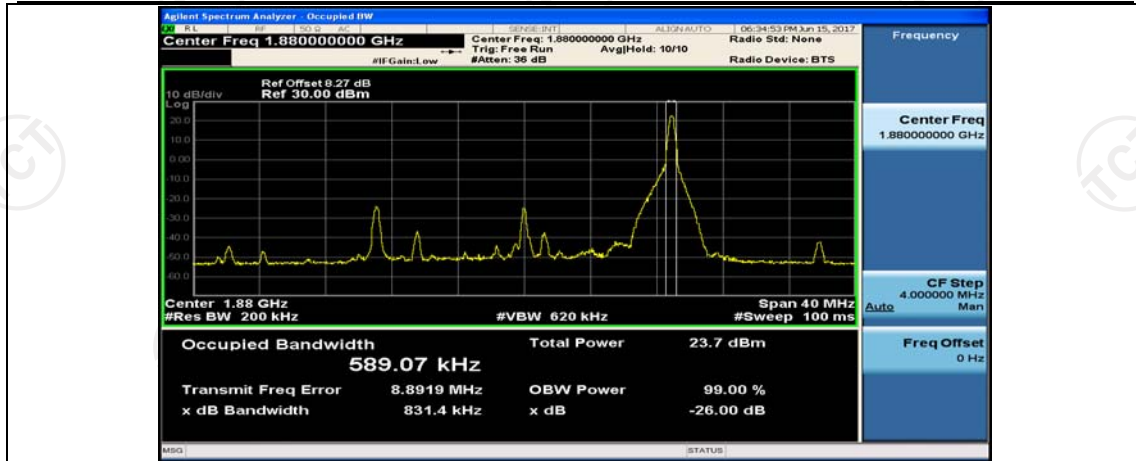

(Channel Bandwidth:20 MHz)_MCH_16QAM_1RB#99

(Channel Bandwidth:20 MHz)_MCH_16QAM_50RB#0