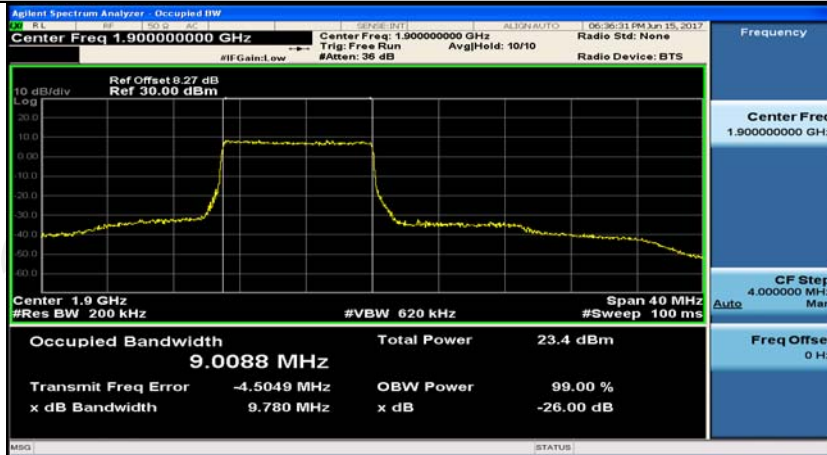

(Channel Bandwidth:20 MHz)_HCH_QPSK_50RB#0

(Channel Bandwidth:20 MHz)_HCH_QPSK_50RB#25