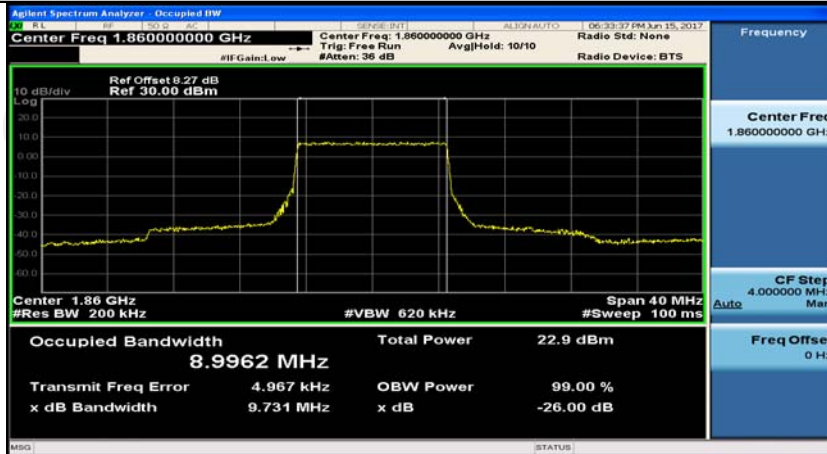

(Channel Bandwidth:15 MHz)_HCH_16QAM_37RB#0

(Channel Bandwidth:15 MHz)_HCH_16QAM_37RB#18

(Channel Bandwidth:15 MHz)_HCH_16QAM_37RB#38

Channel Bandwidth: 20 MHz

(Channel Bandwidth:20 MHz)_LCH_QPSK_50RB#0

(Channel Bandwidth:20 MHz)_LCH_QPSK_50RB#25

(Channel Bandwidth:20 MHz)_LCH_QPSK_50RB#50

(Channel Bandwidth:20 MHz)_LCH_QPSK_100RB#0

(Channel Bandwidth:20 MHz)_MCH_QPSK_1RB#0

(Channel Bandwidth:20 MHz)_MCH_QPSK_1RB#50

(Channel Bandwidth:20 MHz)_MCH_QPSK_1RB#99