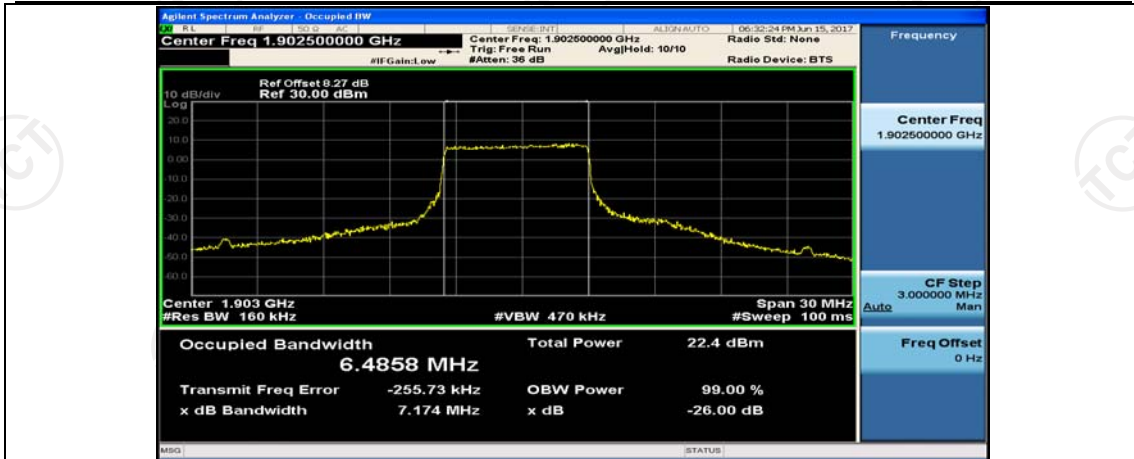

(Channel Bandwidth:15 MHz)_MCH_16QAM_37RB#38

(Channel Bandwidth:15 MHz)_MCH_16QAM_75RB#0

(Channel Bandwidth:15 MHz)_HCH_16QAM_1RB#0

(Channel Bandwidth:15 MHz)_HCH_16QAM_1RB#37

(Channel Bandwidth:15 MHz)_HCH_16QAM_1RB#74

(Channel Bandwidth:15 MHz)_HCH_16QAM_37RB#0

(Channel Bandwidth:15 MHz)_HCH_16QAM_37RB#18

(Channel Bandwidth:15 MHz)_HCH_16QAM_37RB#38

Channel Bandwidth: 20 MHz

(Channel Bandwidth:20 MHz)_LCH_QPSK_50RB#0

(Channel Bandwidth:20 MHz)_LCH_QPSK_50RB#25