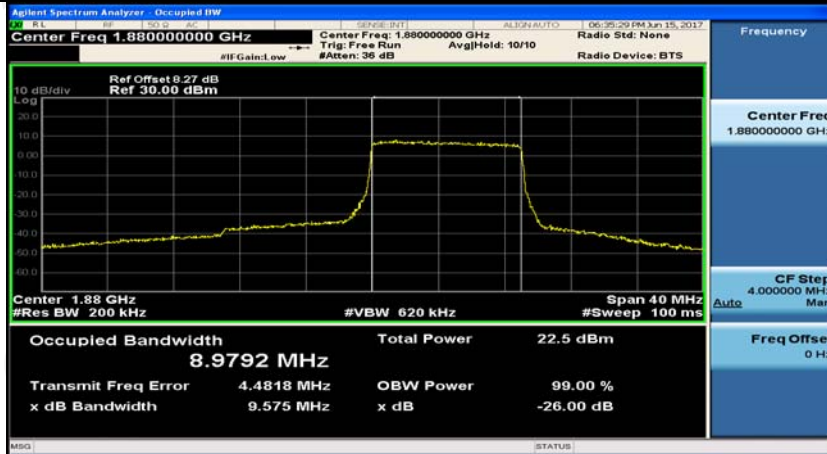

(Channel Bandwidth:20 MHz)_MCH_16QAM_1RB#99

(Channel Bandwidth:20 MHz)_MCH_16QAM_50RB#0

(Channel Bandwidth:20 MHz)_MCH_16QAM_50RB#25

(Channel Bandwidth:20 MHz)_MCH_16QAM_50RB#50

(Channel Bandwidth:20 MHz)_MCH_16QAM_100RB#0