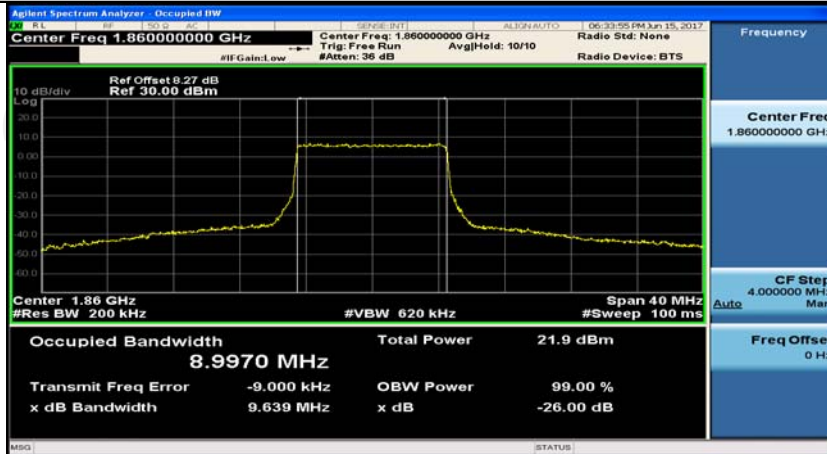

(Channel Bandwidth:20 MHz)_LCH_16QAM_50RB#25

(Channel Bandwidth:20 MHz)_LCH_16QAM_50RB#50