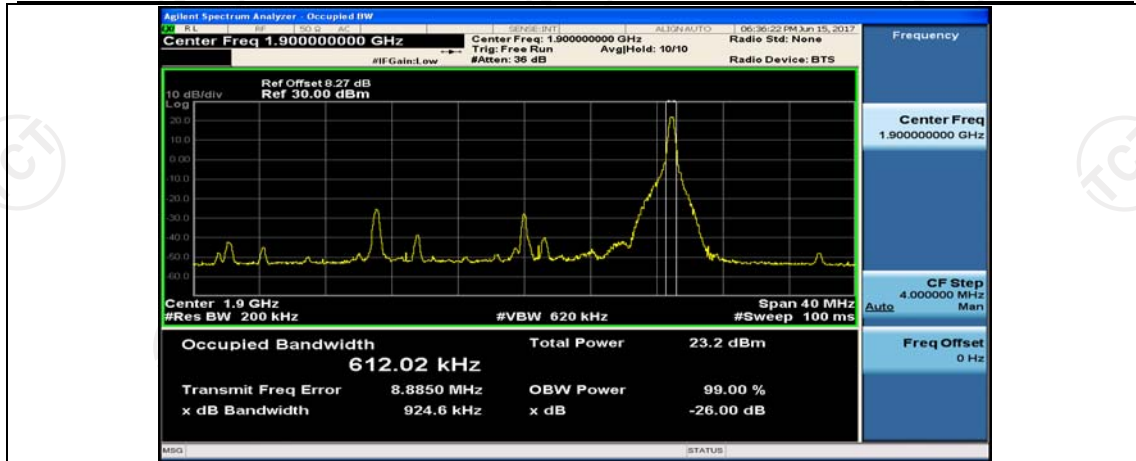

(Channel Bandwidth:20 MHz)_HCH_16QAM_1RB#99

(Channel Bandwidth:20 MHz)_HCH_16QAM_50RB#0