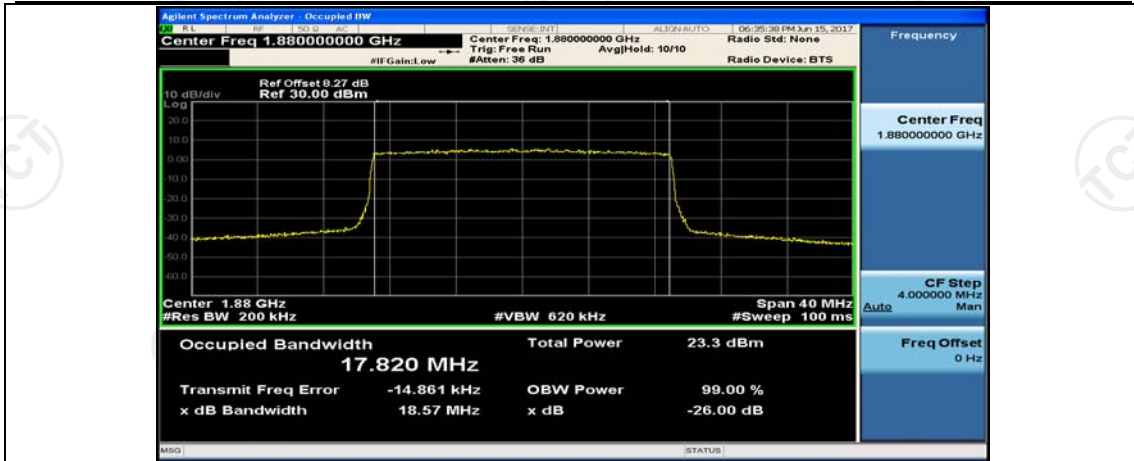

(Channel Bandwidth:20 MHz)_MCH_QPSK_50RB#0

(Channel Bandwidth:20 MHz)_MCH_QPSK_50RB#25

(Channel Bandwidth:20 MHz)_MCH_QPSK_50RB#50

(Channel Bandwidth:20 MHz)_MCH_QPSK_100RB#0

(Channel Bandwidth:20 MHz)_HCH_QPSK_1RB#0