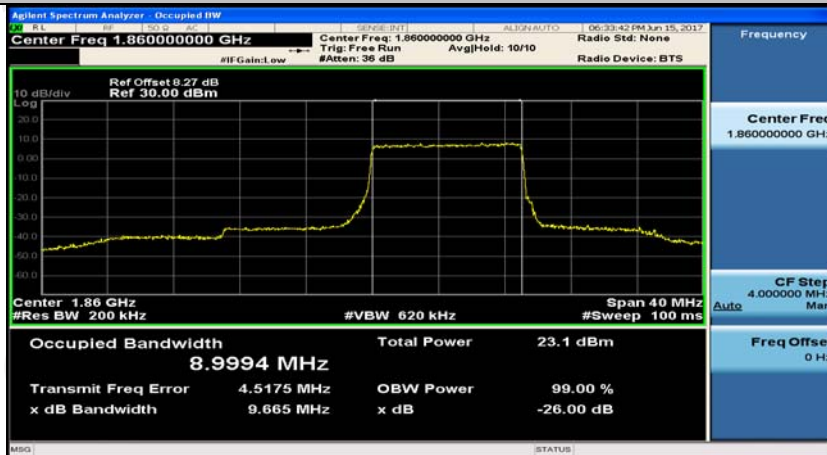

(Channel Bandwidth:15 MHz)_HCH_16QAM_37RB#0

(Channel Bandwidth:15 MHz)_HCH_16QAM_37RB#18

(Channel Bandwidth:15 MHz)_HCH_16QAM_37RB#38

Channel Bandwidth: 20 MHz

(Channel Bandwidth:20 MHz)_LCH_QPSK_50RB#0

(Channel Bandwidth:20 MHz)_LCH_QPSK_50RB#25

(Channel Bandwidth:20 MHz)_LCH_QPSK_50RB#50

(Channel Bandwidth:20 MHz)_LCH_QPSK_100RB#0

(Channel Bandwidth:20 MHz)_MCH_QPSK_1RB#0

(Channel Bandwidth:20 MHz)_MCH_QPSK_1RB#50

(Channel Bandwidth:20 MHz)_MCH_QPSK_1RB#99