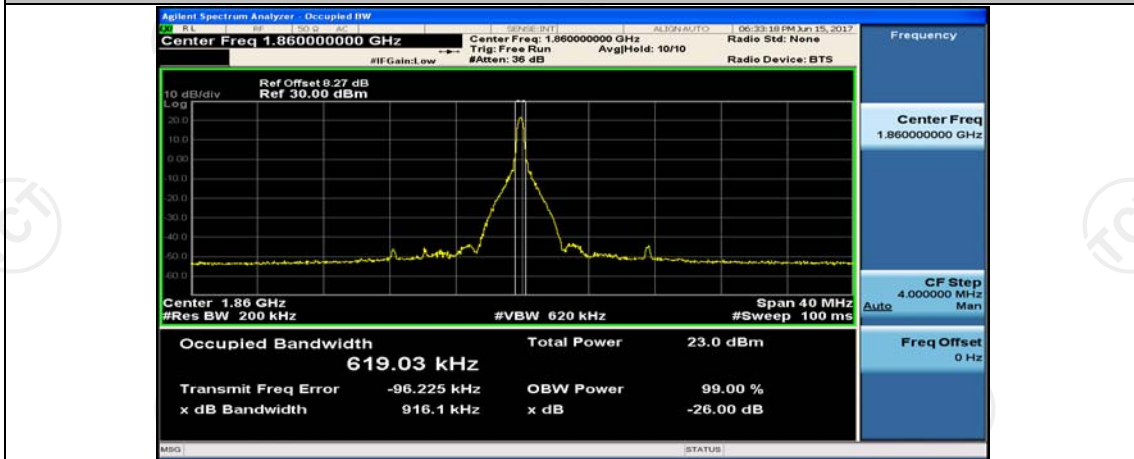

(Channel Bandwidth:20 MHz)_LCH_16QAM_1RB#50

(Channel Bandwidth:20 MHz)_LCH_16QAM_1RB#99