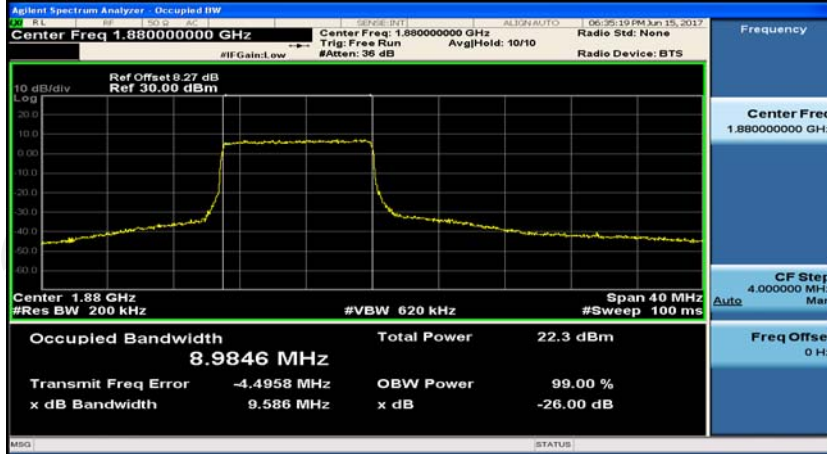

(Channel Bandwidth:20 MHz)_MCH_16QAM_50RB#0

(Channel Bandwidth:20 MHz)_MCH_16QAM_50RB#25