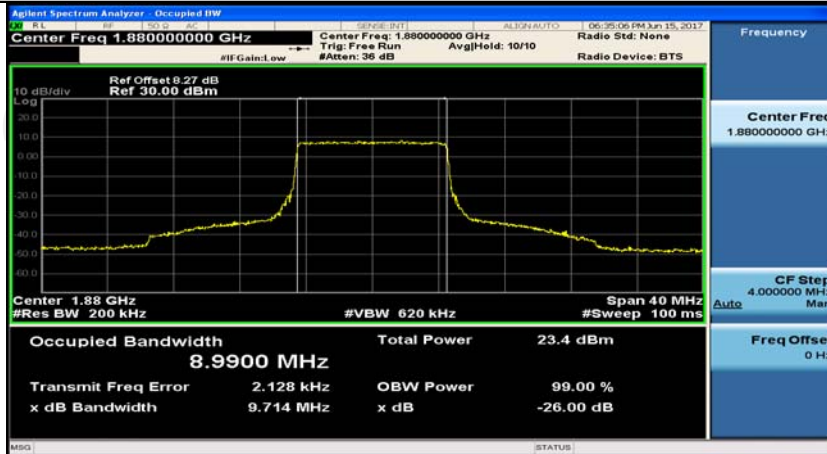

(Channel Bandwidth:20 MHz)_MCH_QPSK_50RB#25

(Channel Bandwidth:20 MHz)_MCH_QPSK_50RB#50