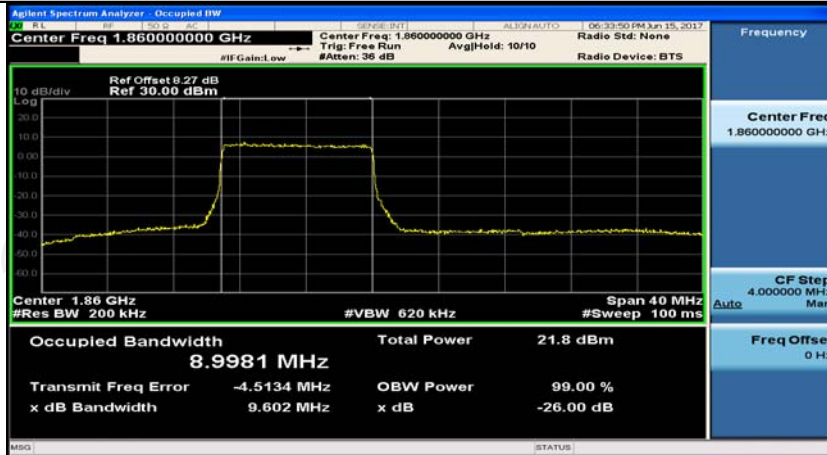

(Channel Bandwidth:20 MHz)_HCH_QPSK_100RB#0

(Channel Bandwidth:20 MHz)_LCH_16QAM_1RB#0

(Channel Bandwidth:20 MHz)_LCH_16QAM_1RB#50

(Channel Bandwidth:20 MHz)_LCH_16QAM_1RB#99

(Channel Bandwidth:20 MHz)_LCH_16QAM_50RB#0