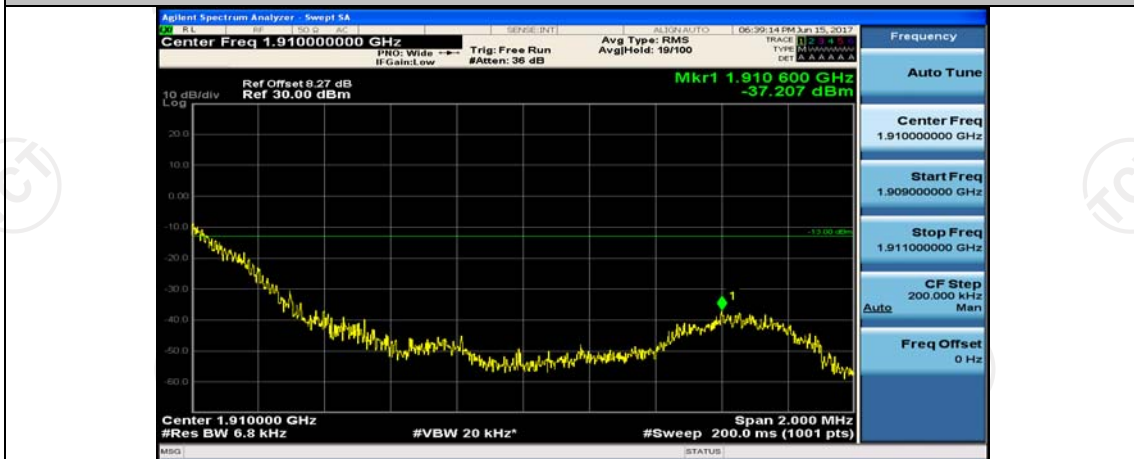

(Channel Bandwidth: 1.4 MHz)_HCH_QPSK_1RB#0

(Channel Bandwidth: 1.4 MHz)_HCH_QPSK_1RB#3