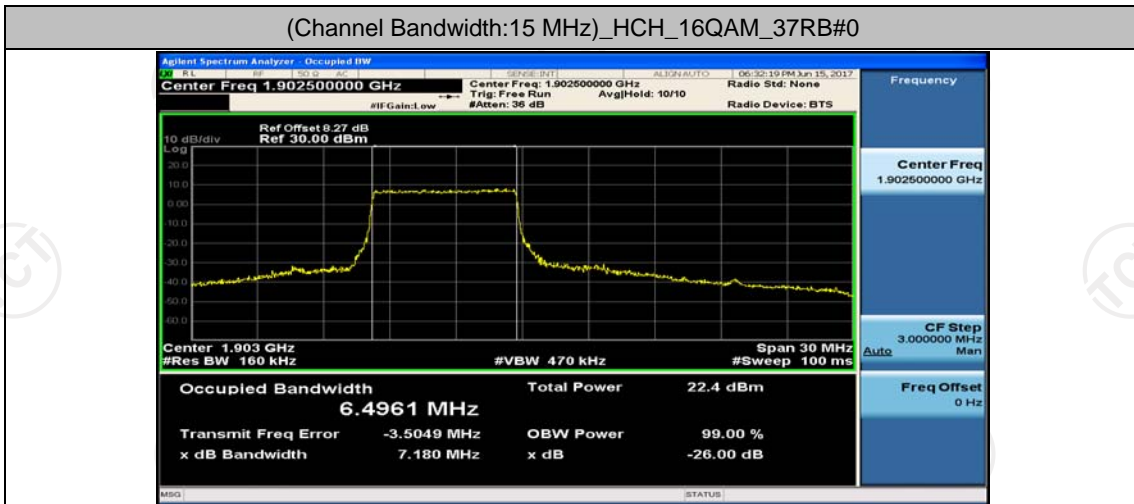

(Channel Bandwidth:15 MHz)_MCH_16QAM_37RB#38

(Channel Bandwidth:15 MHz)_MCH_16QAM_75RB#0

(Channel Bandwidth:15 MHz)_HCH_16QAM_1RB#0

(Channel Bandwidth:15 MHz)_HCH_16QAM_1RB#37

(Channel Bandwidth:15 MHz)_HCH_16QAM_1RB#74

(Channel Bandwidth:15 MHz)_HCH_16QAM_37RB#0

(Channel Bandwidth:15 MHz)_HCH_16QAM_37RB#18

(Channel Bandwidth:15 MHz)_HCH_16QAM_37RB#38

Channel Bandwidth: 20 MHz

(Channel Bandwidth:20 MHz)_LCH_QPSK_50RB#0

(Channel Bandwidth:20 MHz)_LCH_QPSK_50RB#25