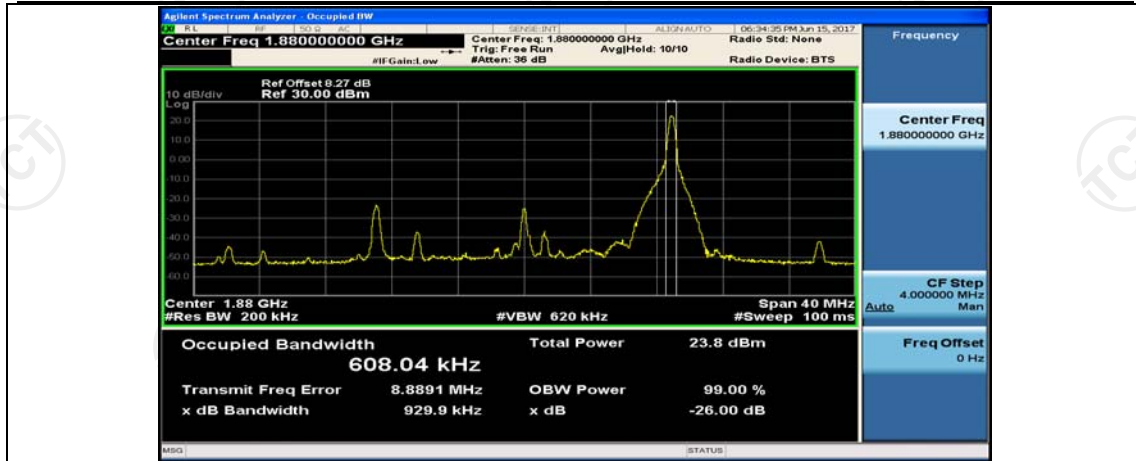

(Channel Bandwidth:20 MHz)_LCH_QPSK_50RB#50

(Channel Bandwidth:20 MHz)_LCH_QPSK_100RB#0

(Channel Bandwidth:20 MHz)_MCH_QPSK_1RB#0

(Channel Bandwidth:20 MHz)_MCH_QPSK_1RB#50

(Channel Bandwidth:20 MHz)_MCH_QPSK_1RB#99