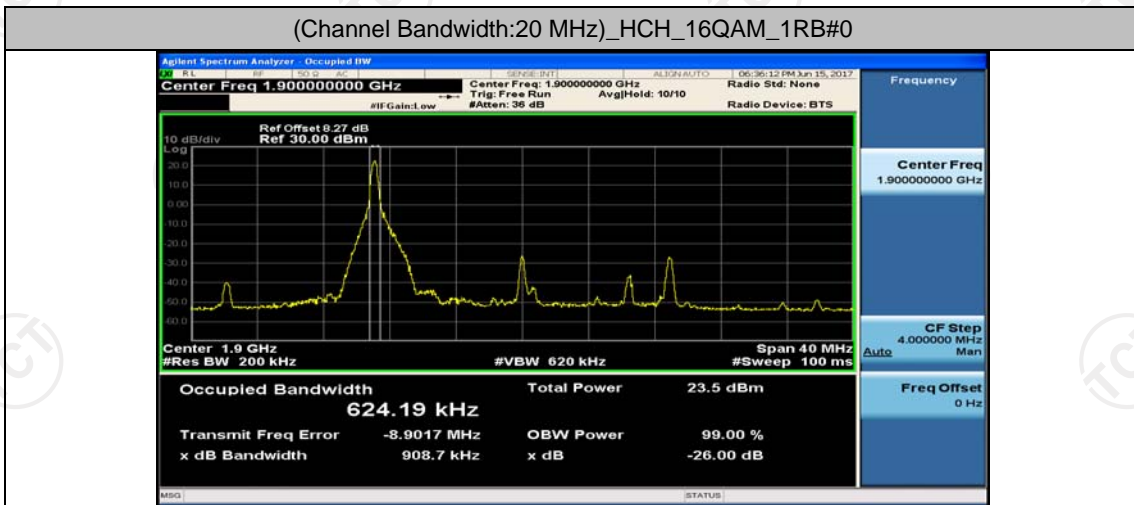

(Channel Bandwidth:20 MHz)_HCH_16QAM_1RB#0

(Channel Bandwidth:20 MHz)_HCH_16QAM_1RB#50