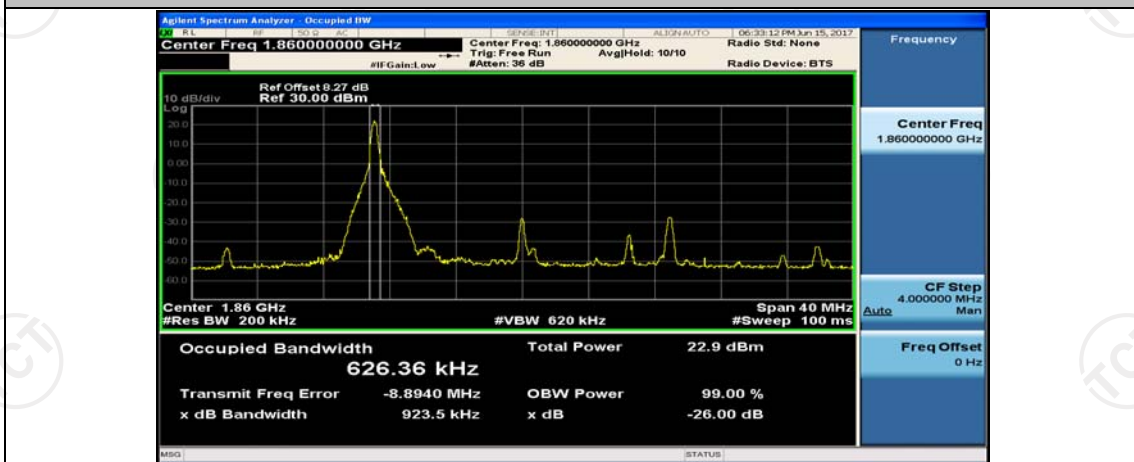

(Channel Bandwidth:20 MHz)_HCH_QPSK_1RB#50

(Channel Bandwidth:20 MHz)_HCH_QPSK_1RB#99

(Channel Bandwidth:20 MHz)_HCH_QPSK_50RB#0

(Channel Bandwidth:20 MHz)_HCH_QPSK_50RB#25

(Channel Bandwidth:20 MHz)_HCH_QPSK_50RB#50

(Channel Bandwidth:20 MHz)_HCH_QPSK_100RB#0

(Channel Bandwidth:20 MHz)_LCH_16QAM_1RB#0

(Channel Bandwidth:20 MHz)_LCH_16QAM_1RB#50

(Channel Bandwidth:20 MHz)_LCH_16QAM_1RB#99

(Channel Bandwidth:20 MHz)_LCH_16QAM_50RB#0