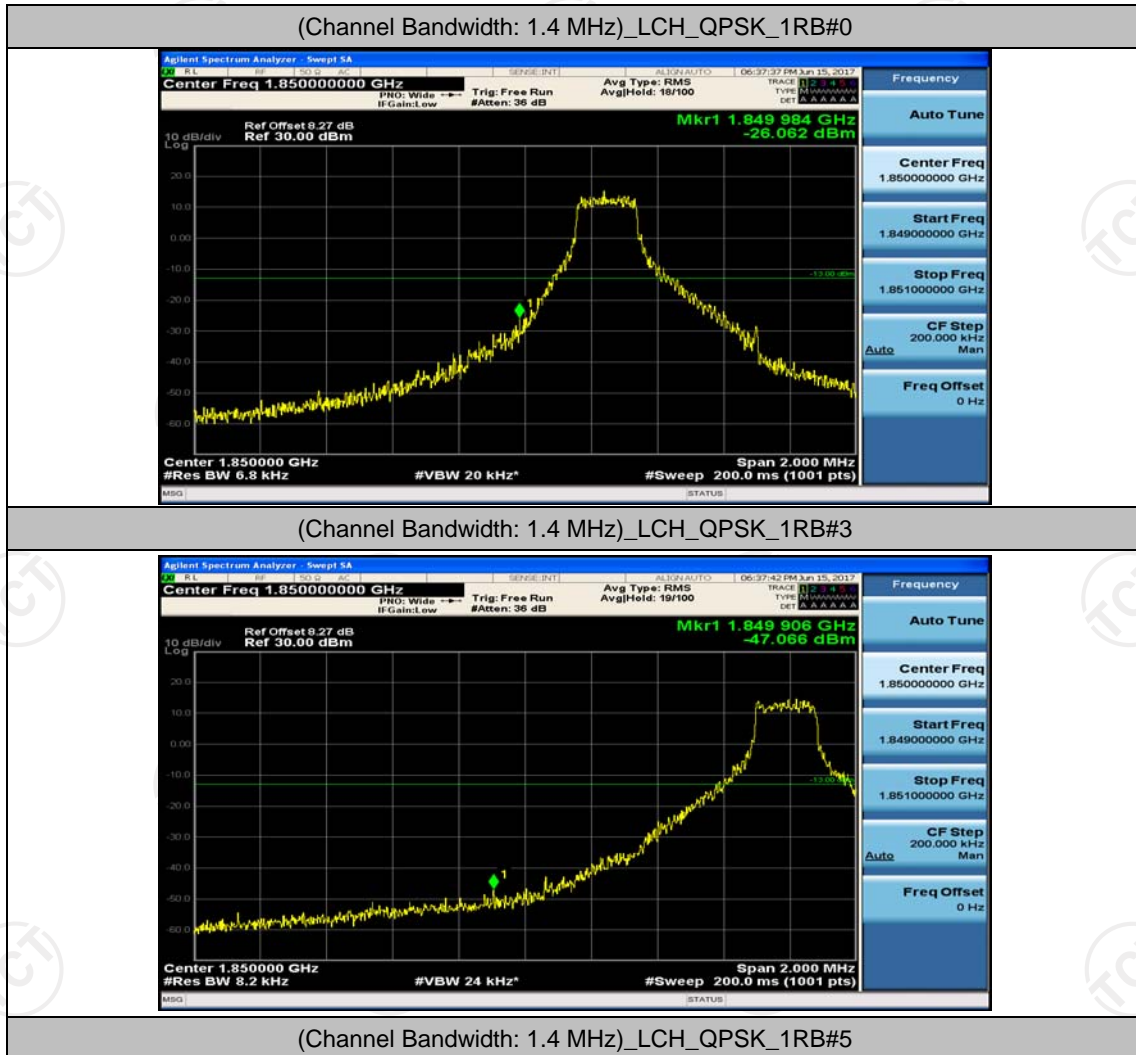

(Channel Bandwidth:20 MHz)_HCH_16QAM_50RB#50

(Channel Bandwidth:20 MHz)_HCH_16QAM_100RB#0

Appendix D: Band Edge

Test Graphs

Channel Bandwidth: 1.4 MHz

(Channel Bandwidth: 1.4 MHz)_LCH_QPSK_3RB#0

(Channel Bandwidth: 1.4 MHz)_LCH_QPSK_3RB#2

(Channel Bandwidth: 1.4 MHz)_LCH_QPSK_3RB#3

(Channel Bandwidth: 1.4 MHz)_LCH_QPSK_6RB#0

(Channel Bandwidth: 1.4 MHz)_HCH_QPSK_1RB#0

(Channel Bandwidth: 1.4 MHz)_HCH_QPSK_1RB#3

(Channel Bandwidth: 1.4 MHz)_HCH_QPSK_1RB#5