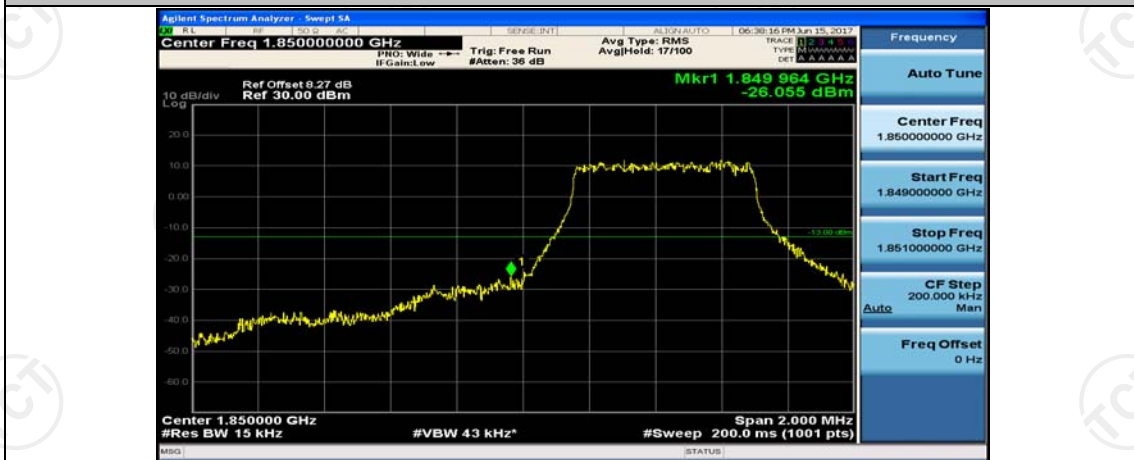

(Channel Bandwidth:20 MHz)_HCH_16QAM_50RB#50

(Channel Bandwidth:20 MHz)_HCH_16QAM_100RB#0

Appendix D: Band Edge

Test Graphs

Channel Bandwidth: 1.4 MHz

(Channel Bandwidth: 1.4 MHz)_LCH_QPSK_3RB#0

(Channel Bandwidth: 1.4 MHz)_LCH_QPSK_3RB#2