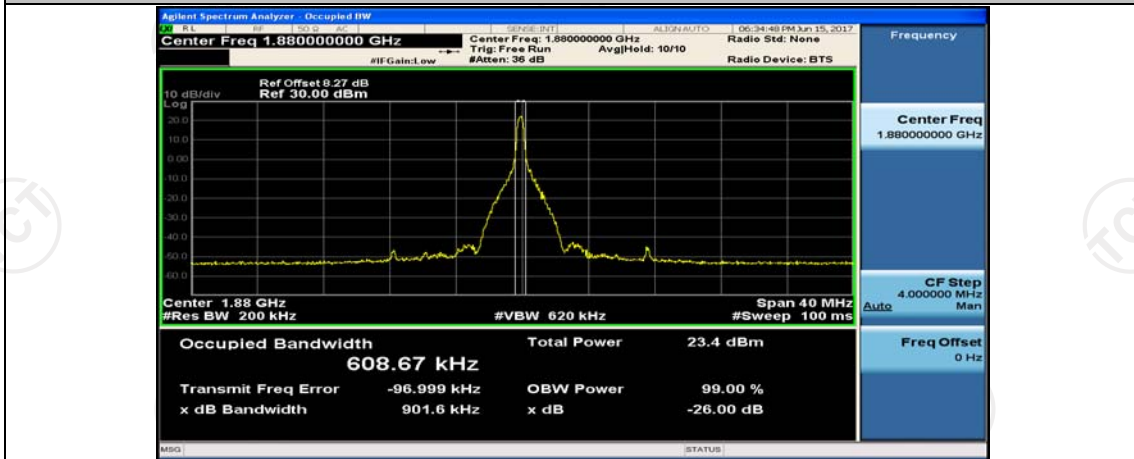

(Channel Bandwidth:20 MHz)_LCH_16QAM_50RB#25

(Channel Bandwidth:20 MHz)_LCH_16QAM_50RB#50

(Channel Bandwidth:20 MHz)_LCH_16QAM_100RB#0

(Channel Bandwidth:20 MHz)_MCH_16QAM_1RB#0

(Channel Bandwidth:20 MHz)_MCH_16QAM_1RB#50