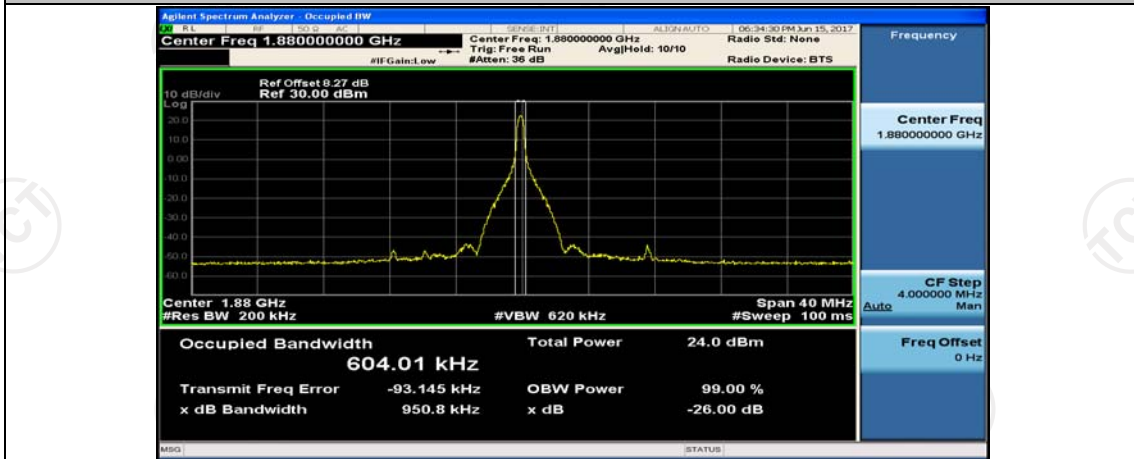

(Channel Bandwidth:20 MHz)_LCH_QPSK_50RB#50

(Channel Bandwidth:20 MHz)_LCH_QPSK_100RB#0

(Channel Bandwidth:20 MHz)_MCH_QPSK_1RB#0

(Channel Bandwidth:20 MHz)_MCH_QPSK_1RB#50

(Channel Bandwidth:20 MHz)_MCH_QPSK_1RB#99

(Channel Bandwidth:20 MHz)_MCH_QPSK_50RB#0

(Channel Bandwidth:20 MHz)_MCH_QPSK_50RB#25

(Channel Bandwidth:20 MHz)_MCH_QPSK_50RB#50

(Channel Bandwidth:20 MHz)_MCH_QPSK_100RB#0

(Channel Bandwidth:20 MHz)_HCH_QPSK_1RB#0