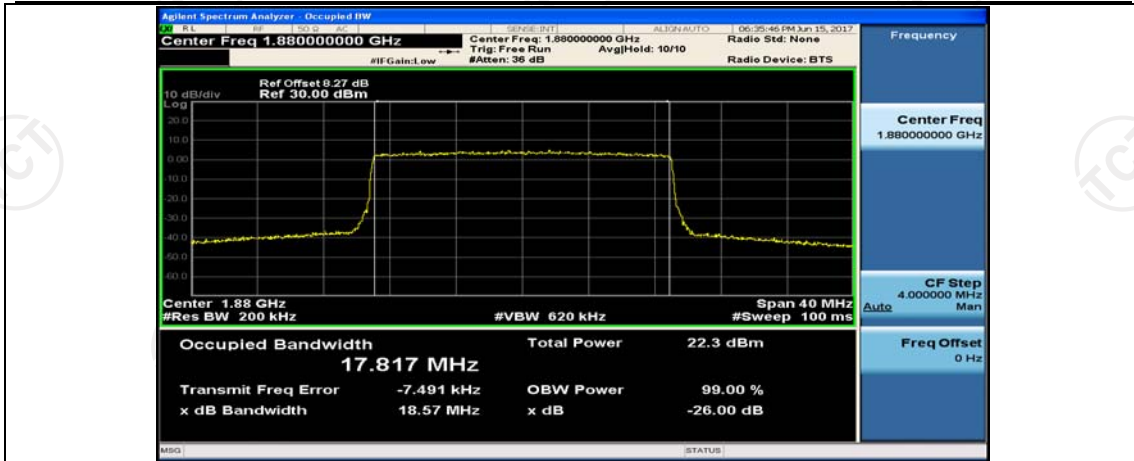

(Channel Bandwidth:20 MHz)_MCH_16QAM_1RB#99

(Channel Bandwidth:20 MHz)_MCH_16QAM_50RB#0

(Channel Bandwidth:20 MHz)_MCH_16QAM_50RB#25

(Channel Bandwidth:20 MHz)_MCH_16QAM_50RB#50

(Channel Bandwidth:20 MHz)_MCH_16QAM_100RB#0