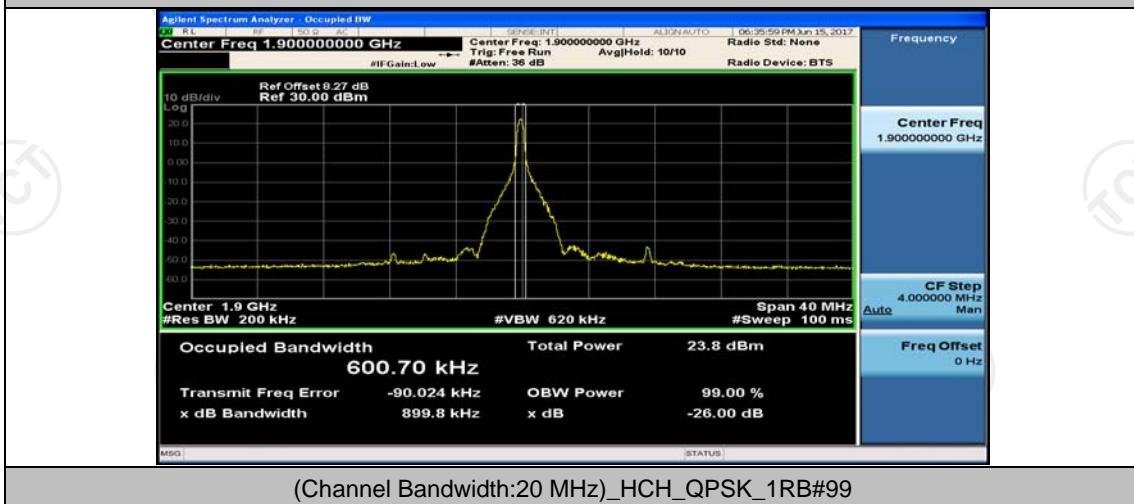

(Channel Bandwidth:20 MHz)_HCH_QPSK_1RB#50

(Channel Bandwidth:20 MHz)_HCH_QPSK_1RB#99