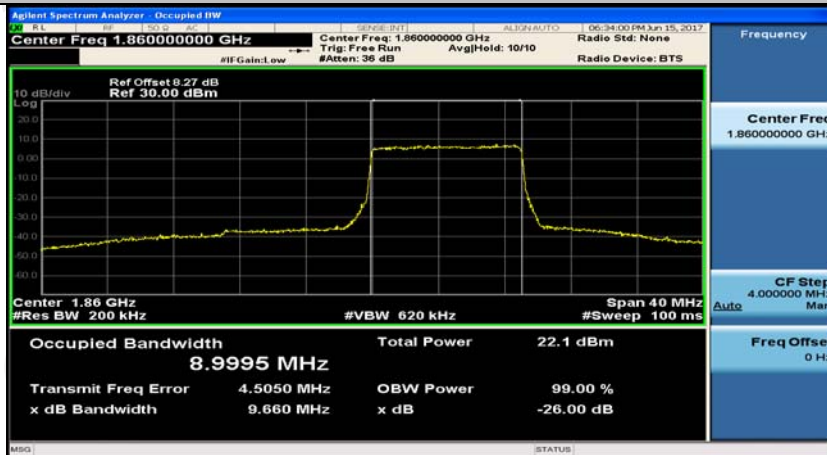

(Channel Bandwidth:20 MHz)_LCH_16QAM_50RB#50

(Channel Bandwidth:20 MHz)_LCH_16QAM_100RB#0