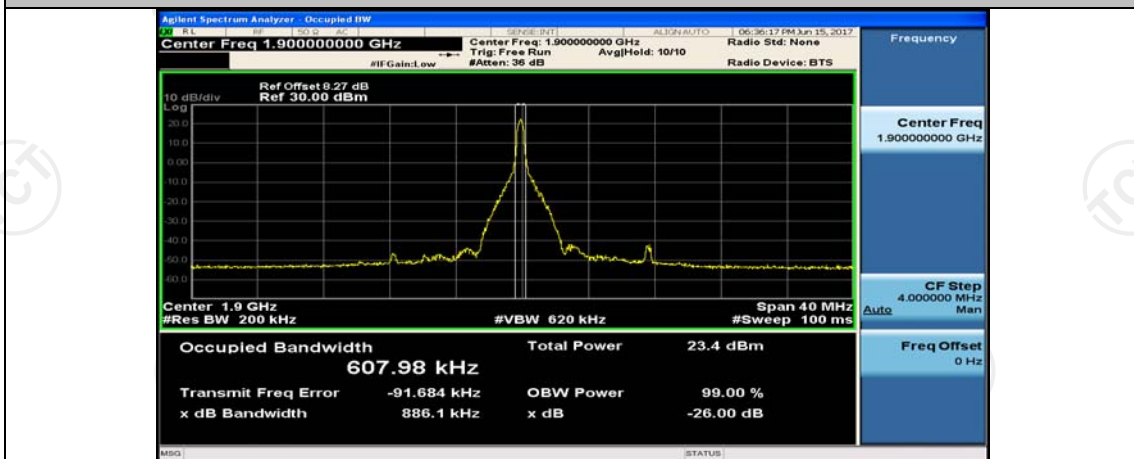

(Channel Bandwidth:20 MHz)_HCH_16QAM_1RB#50

(Channel Bandwidth:20 MHz)_HCH_16QAM_1RB#99