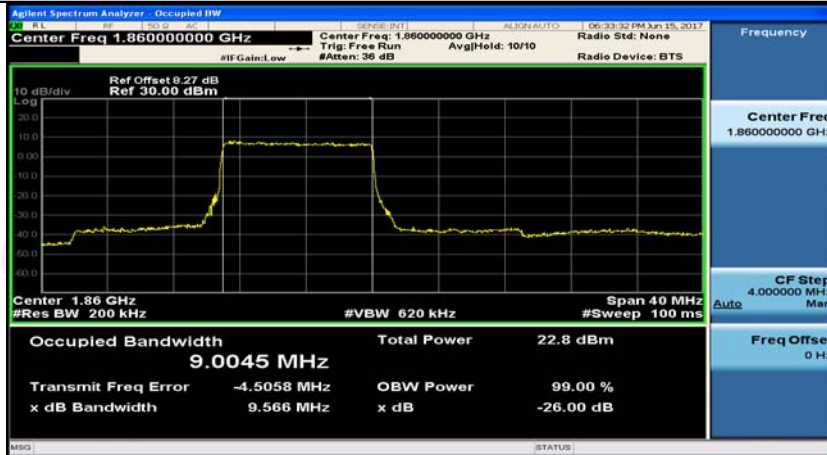

(Channel Bandwidth:15 MHz)_HCH_16QAM_37RB#0

(Channel Bandwidth:15 MHz)_HCH_16QAM_37RB#18

(Channel Bandwidth:15 MHz)_HCH_16QAM_37RB#38

Channel Bandwidth: 20 MHz

(Channel Bandwidth:20 MHz)_LCH_QPSK_50RB#0

(Channel Bandwidth:20 MHz)_LCH_QPSK_50RB#25

(Channel Bandwidth:20 MHz)_LCH_QPSK_50RB#50

(Channel Bandwidth:20 MHz)_LCH_QPSK_100RB#0

(Channel Bandwidth:20 MHz)_MCH_QPSK_1RB#0

(Channel Bandwidth:20 MHz)_MCH_QPSK_1RB#50

(Channel Bandwidth:20 MHz)_MCH_QPSK_1RB#99