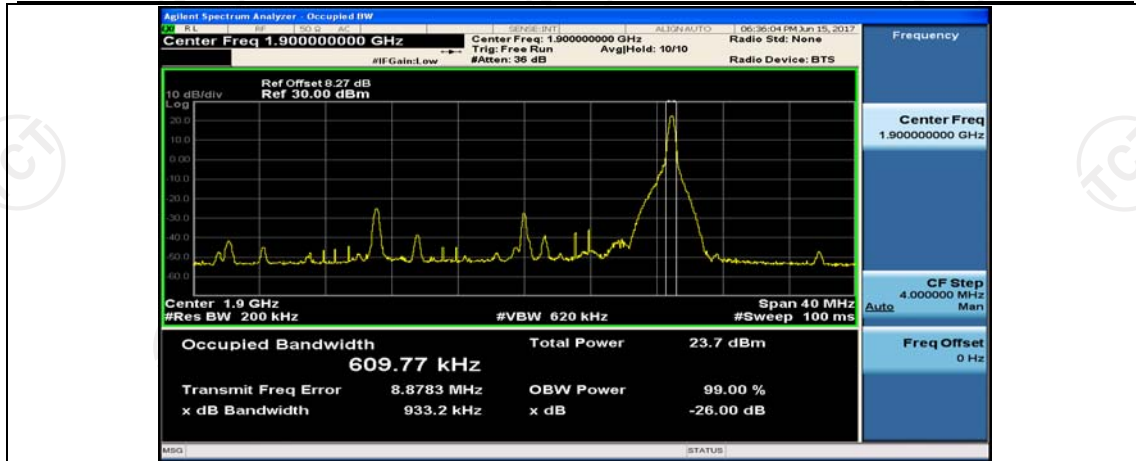

(Channel Bandwidth:20 MHz)_HCH_QPSK_50RB#0