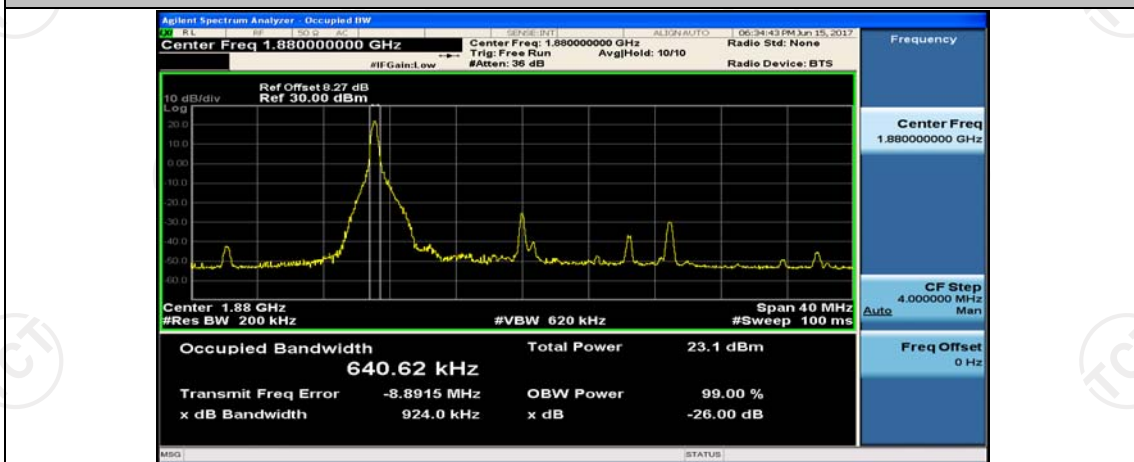

(Channel Bandwidth:20 MHz)_LCH_16QAM_50RB#25

(Channel Bandwidth:20 MHz)_LCH_16QAM_50RB#50

(Channel Bandwidth:20 MHz)_LCH_16QAM_100RB#0

(Channel Bandwidth:20 MHz)_MCH_16QAM_1RB#0

(Channel Bandwidth:20 MHz)_MCH_16QAM_1RB#50