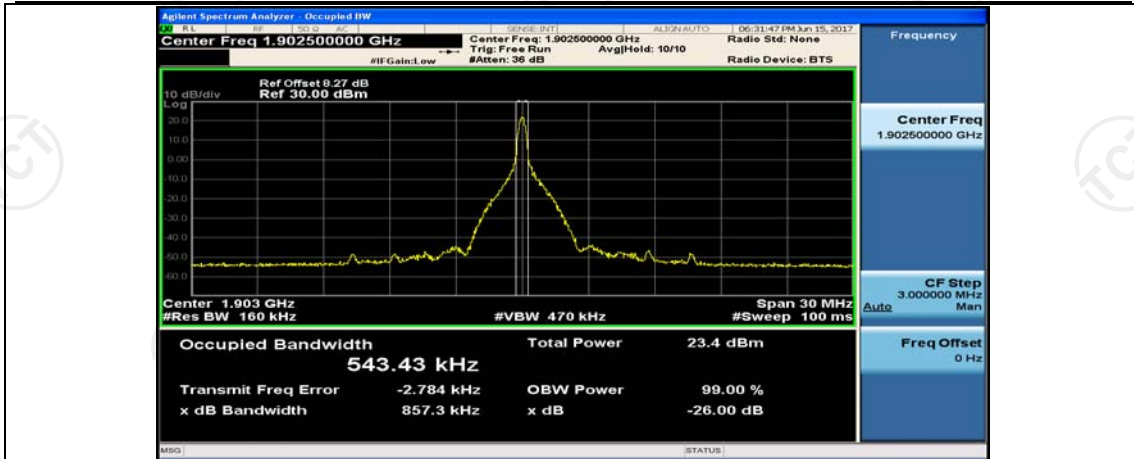

(Channel Bandwidth:15 MHz)_MCH_16QAM_37RB#38

(Channel Bandwidth:15 MHz)_MCH_16QAM_75RB#0

(Channel Bandwidth:15 MHz)_HCH_16QAM_1RB#0

(Channel Bandwidth:15 MHz)_HCH_16QAM_1RB#37

(Channel Bandwidth:15 MHz)_HCH_16QAM_1RB#74

(Channel Bandwidth:15 MHz)_HCH_16QAM_37RB#0

(Channel Bandwidth:15 MHz)_HCH_16QAM_37RB#18

(Channel Bandwidth:15 MHz)_HCH_16QAM_37RB#38

Channel Bandwidth: 20 MHz

(Channel Bandwidth:20 MHz)_LCH_QPSK_50RB#0

(Channel Bandwidth:20 MHz)_LCH_QPSK_50RB#25