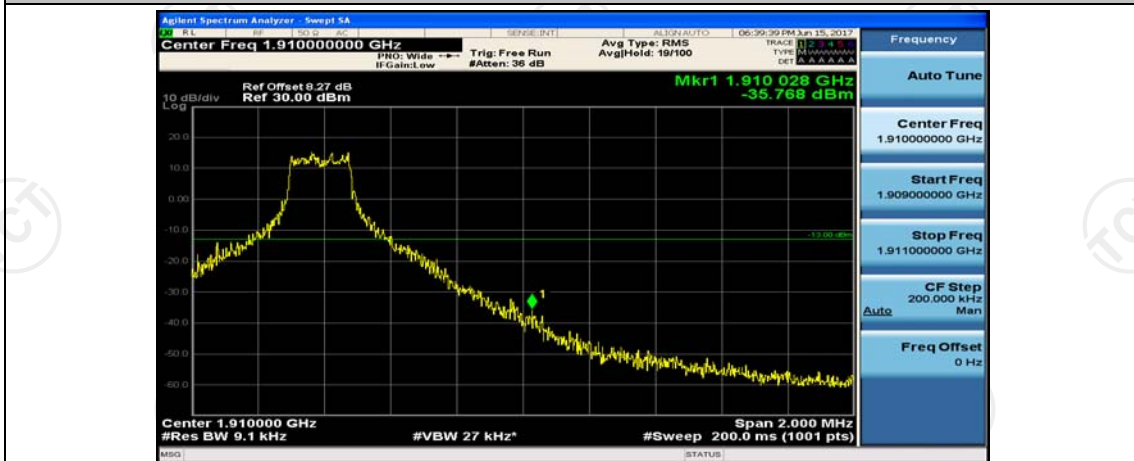

(Channel Bandwidth: 1.4 MHz)_HCH_16QAM_1RB#3

(Channel Bandwidth: 1.4 MHz)_HCH_16QAM_1RB#5