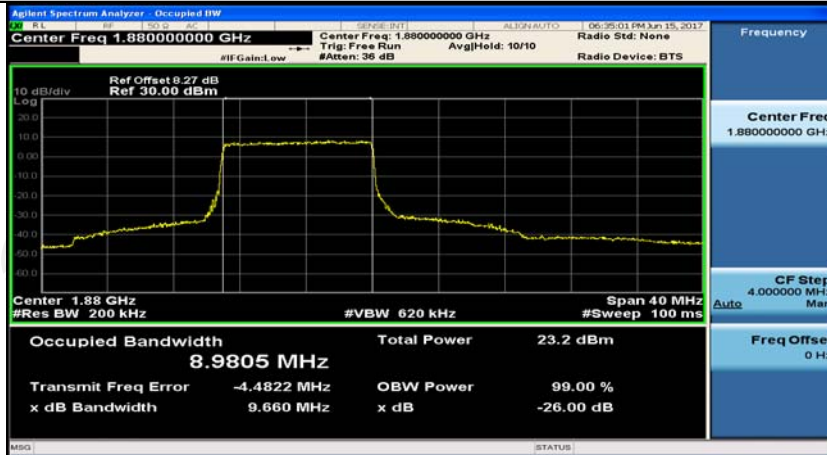

(Channel Bandwidth:20 MHz)_MCH_QPSK_50RB#0

(Channel Bandwidth:20 MHz)_MCH_QPSK_50RB#25