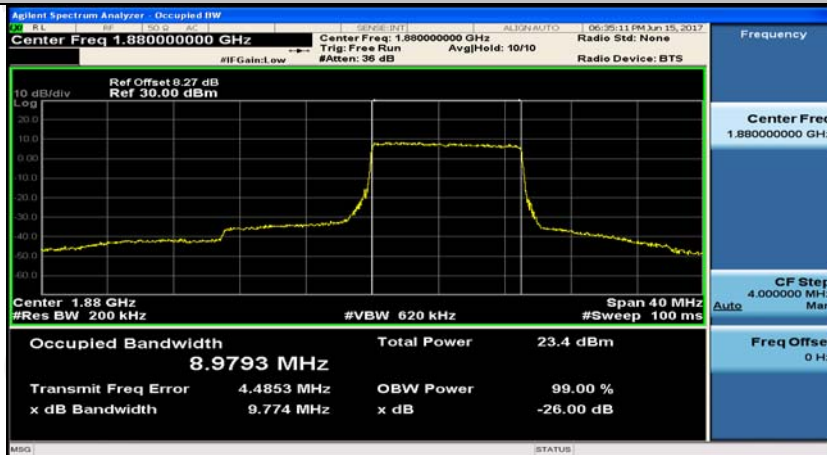

(Channel Bandwidth:20 MHz)_MCH_QPSK_50RB#50

(Channel Bandwidth:20 MHz)_MCH_QPSK_100RB#0