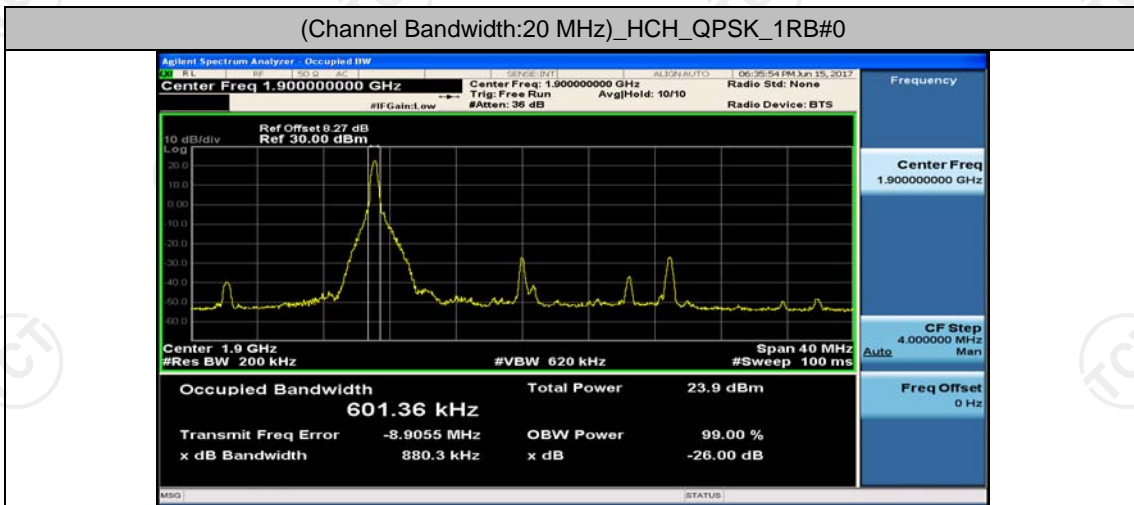

(Channel Bandwidth:20 MHz)_MCH_QPSK_50RB#0

(Channel Bandwidth:20 MHz)_MCH_QPSK_50RB#25

(Channel Bandwidth:20 MHz)_MCH_QPSK_50RB#50

(Channel Bandwidth:20 MHz)_MCH_QPSK_100RB#0

(Channel Bandwidth:20 MHz)_HCH_QPSK_1RB#0