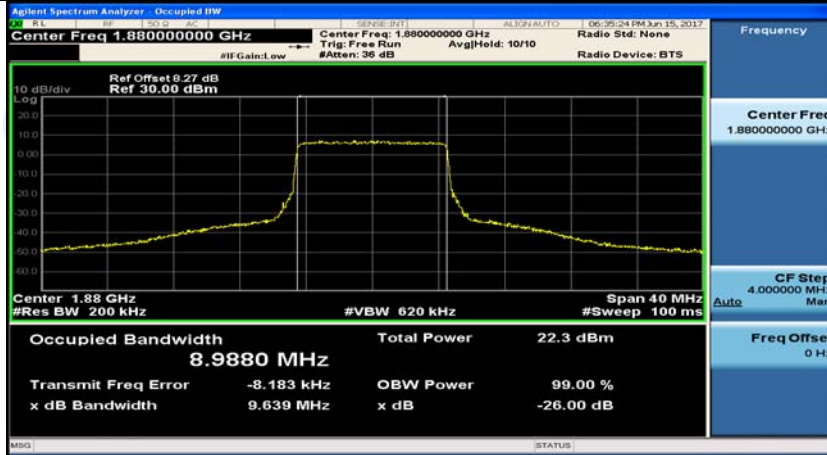

(Channel Bandwidth:20 MHz)_MCH_16QAM_50RB#25

(Channel Bandwidth:20 MHz)_MCH_16QAM_50RB#50