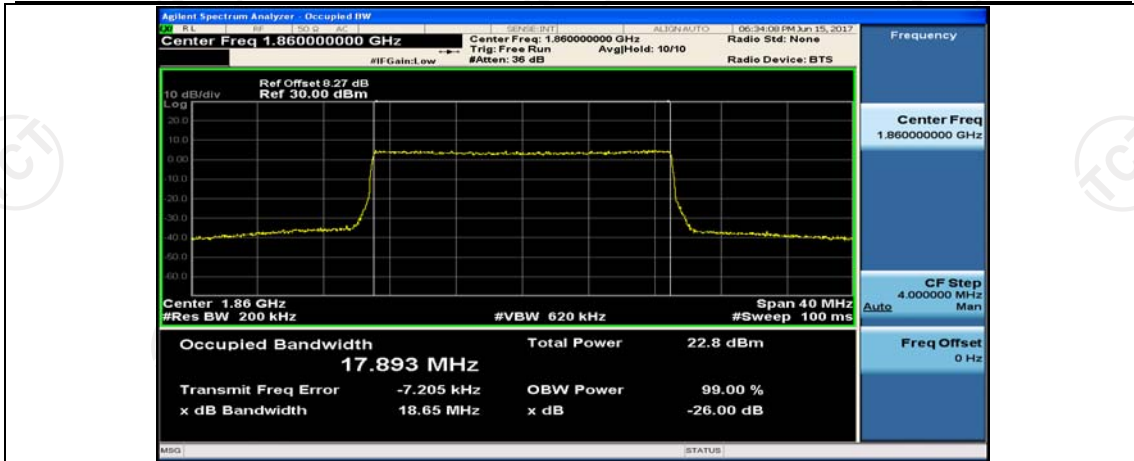

(Channel Bandwidth:15 MHz)_HCH_16QAM_37RB#0

(Channel Bandwidth:15 MHz)_HCH_16QAM_37RB#18

(Channel Bandwidth:15 MHz)_HCH_16QAM_37RB#38

Channel Bandwidth: 20 MHz

(Channel Bandwidth:20 MHz)_LCH_QPSK_50RB#0

(Channel Bandwidth:20 MHz)_LCH_QPSK_50RB#25

(Channel Bandwidth:20 MHz)_LCH_QPSK_50RB#50

(Channel Bandwidth:20 MHz)_LCH_QPSK_100RB#0

(Channel Bandwidth:20 MHz)_MCH_QPSK_1RB#0

(Channel Bandwidth:20 MHz)_MCH_QPSK_1RB#50

(Channel Bandwidth:20 MHz)_MCH_QPSK_1RB#99