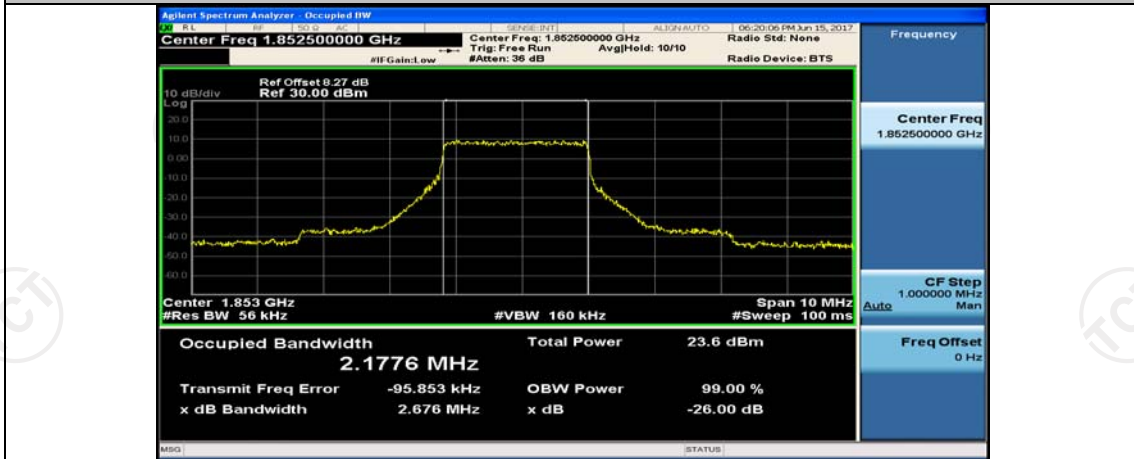

(Channel Bandwidth: 3 MHz)_HCH_16QAM_15RB#0

Channel Bandwidth: 5 MHz

(Channel Bandwidth: 5 MHz)_LCH_QPSK_12RB#0

(Channel Bandwidth: 5 MHz)_LCH_QPSK_12RB#6

(Channel Bandwidth: 5 MHz)_LCH_QPSK_12RB#13

(Channel Bandwidth: 5 MHz)_LCH_QPSK_25RB#0