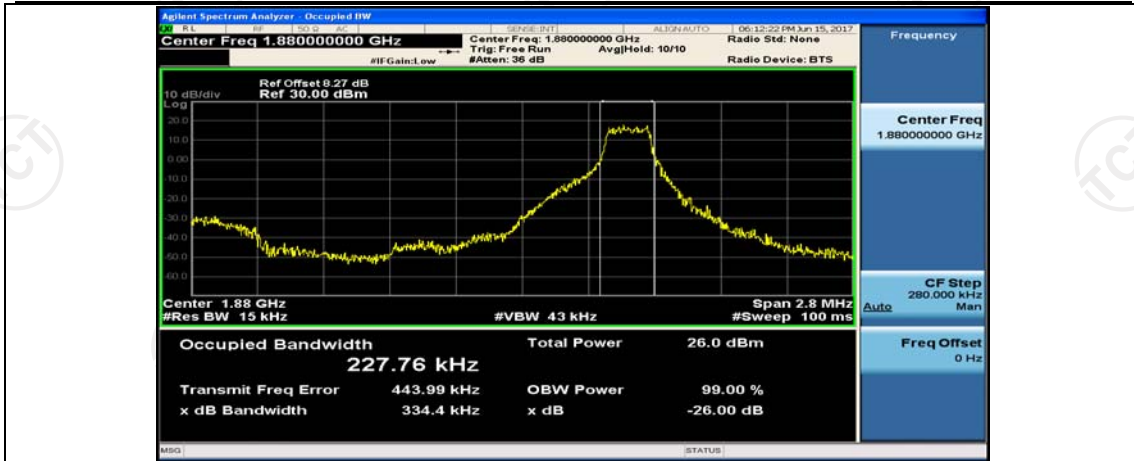

(Channel Bandwidth: 1.4 MHz)_MCH_16QAM_1RB#0

(Channel Bandwidth: 1.4 MHz)_MCH_16QAM_1RB#3

(Channel Bandwidth: 1.4 MHz)_MCH_16QAM_1RB#5

(Channel Bandwidth: 1.4 MHz)_MCH_16QAM_3RB#0

(Channel Bandwidth: 1.4 MHz)_MCH_16QAM_3RB#2