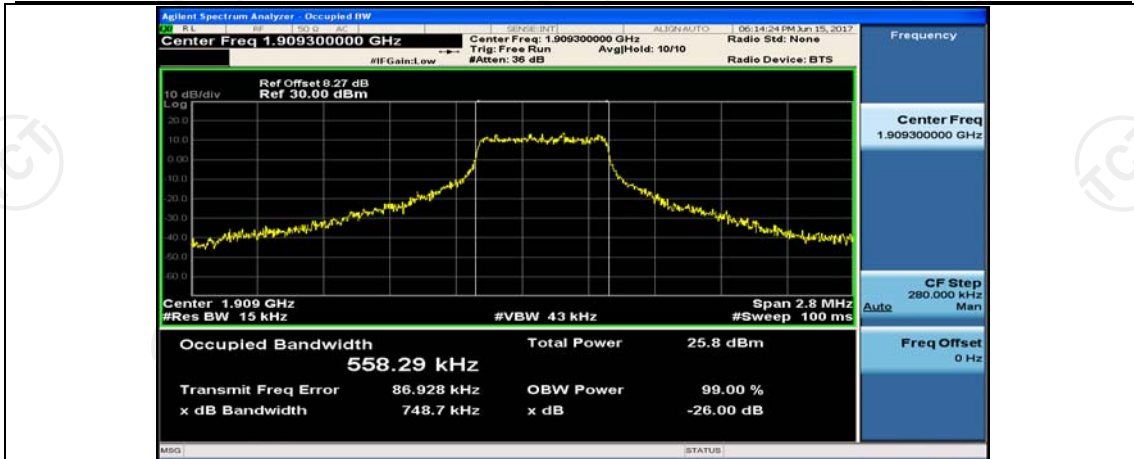

(Channel Bandwidth: 1.4 MHz)_HCH_16QAM_3RB#0

(Channel Bandwidth: 1.4 MHz)_HCH_16QAM_3RB#2