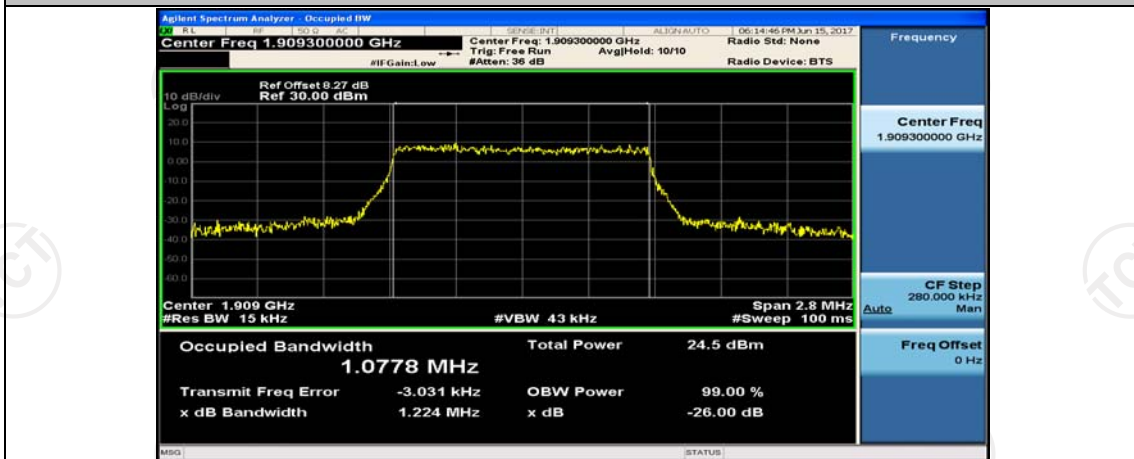

(Channel Bandwidth: 1.4 MHz)_MCH_16QAM_3RB#3

(Channel Bandwidth: 1.4 MHz)_MCH_16QAM_6RB#0

(Channel Bandwidth: 1.4 MHz)_HCH_16QAM_1RB#3

(Channel Bandwidth: 1.4 MHz)_HCH_16QAM_1RB#5

(Channel Bandwidth: 1.4 MHz)_HCH_16QAM_3RB#0

(Channel Bandwidth: 1.4 MHz)_HCH_16QAM_3RB#2

(Channel Bandwidth: 1.4 MHz)_HCH_16QAM_3RB#3

(Channel Bandwidth: 1.4 MHz)_HCH_16QAM_6RB#0

Channel Bandwidth: 3 MHz

(Channel Bandwidth: 3 MHz)_LCH_QPSK_8RB#4

(Channel Bandwidth: 3 MHz)_LCH_QPSK_8RB#7