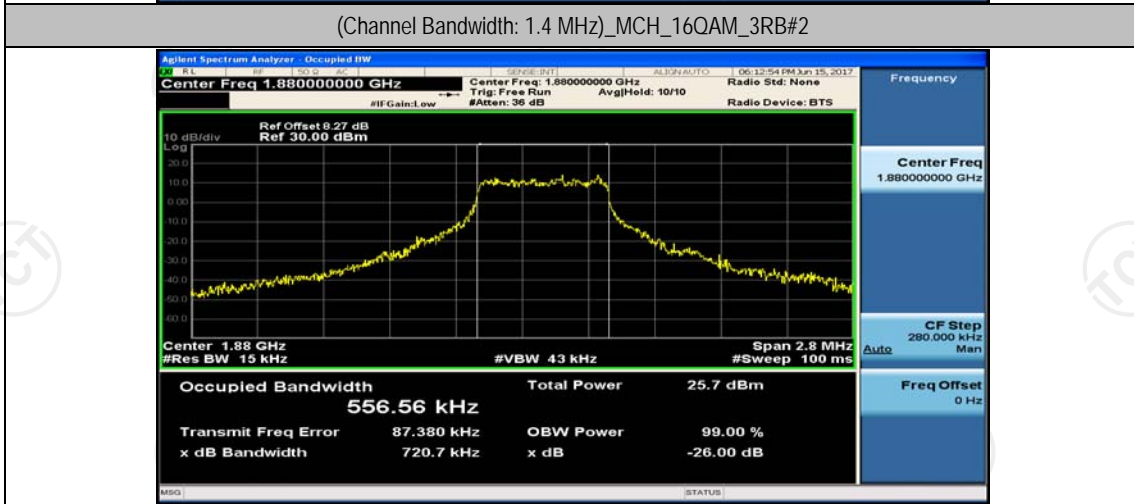

(Channel Bandwidth: 1.4 MHz)_MCH_16QAM_1RB#0

(Channel Bandwidth: 1.4 MHz)_MCH_16QAM_1RB#3

(Channel Bandwidth: 1.4 MHz)_MCH_16QAM_1RB#5

(Channel Bandwidth: 1.4 MHz)_MCH_16QAM_3RB#0

(Channel Bandwidth: 1.4 MHz)_MCH_16QAM_3RB#2