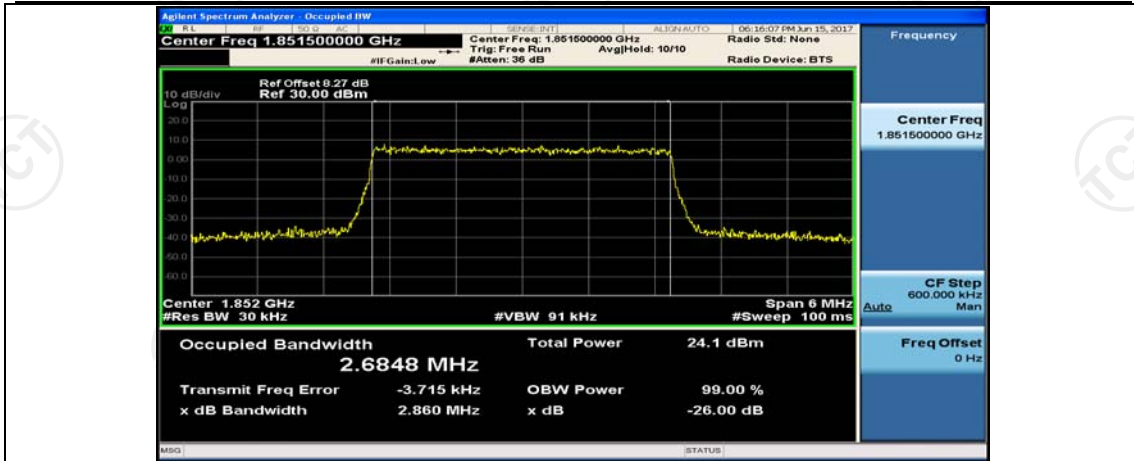

(Channel Bandwidth: 3 MHz)_LCH_QPSK_15RB#0