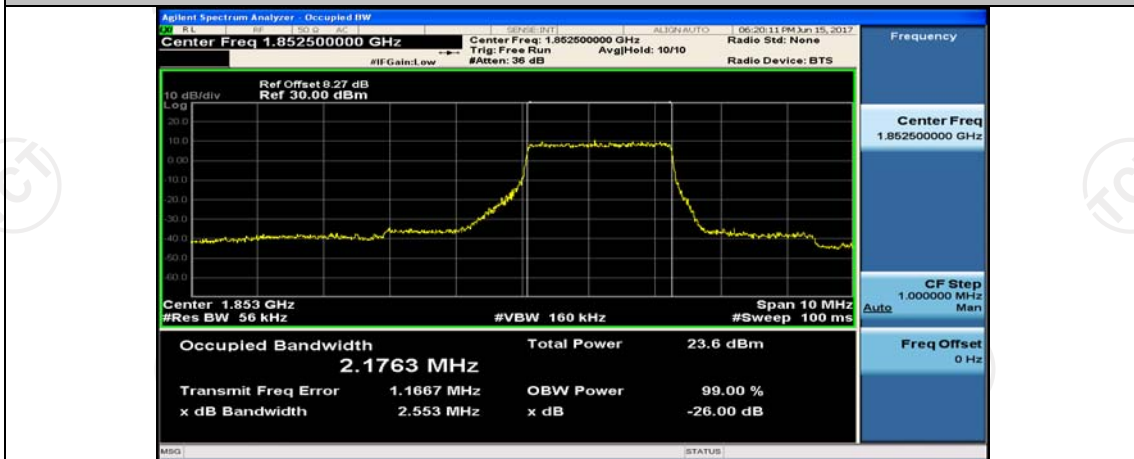

(Channel Bandwidth: 3 MHz)_HCH_16QAM_15RB#0

Channel Bandwidth: 5 MHz

(Channel Bandwidth: 5 MHz)_LCH_QPSK_12RB#0

(Channel Bandwidth: 5 MHz)_LCH_QPSK_12RB#6

(Channel Bandwidth: 5 MHz)_LCH_QPSK_12RB#13

(Channel Bandwidth: 5 MHz)_LCH_QPSK_25RB#0