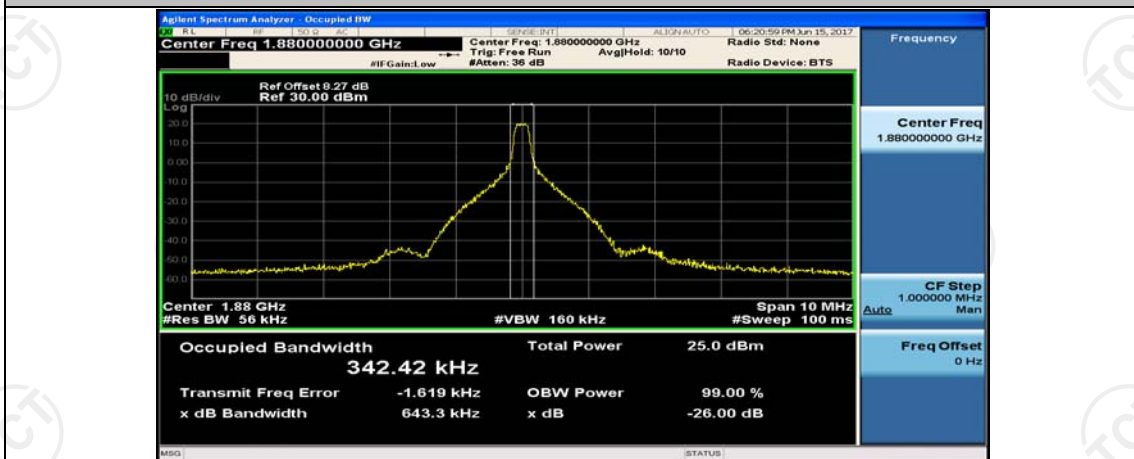

(Channel Bandwidth: 5 MHz)_MCH_QPSK_1RB#24