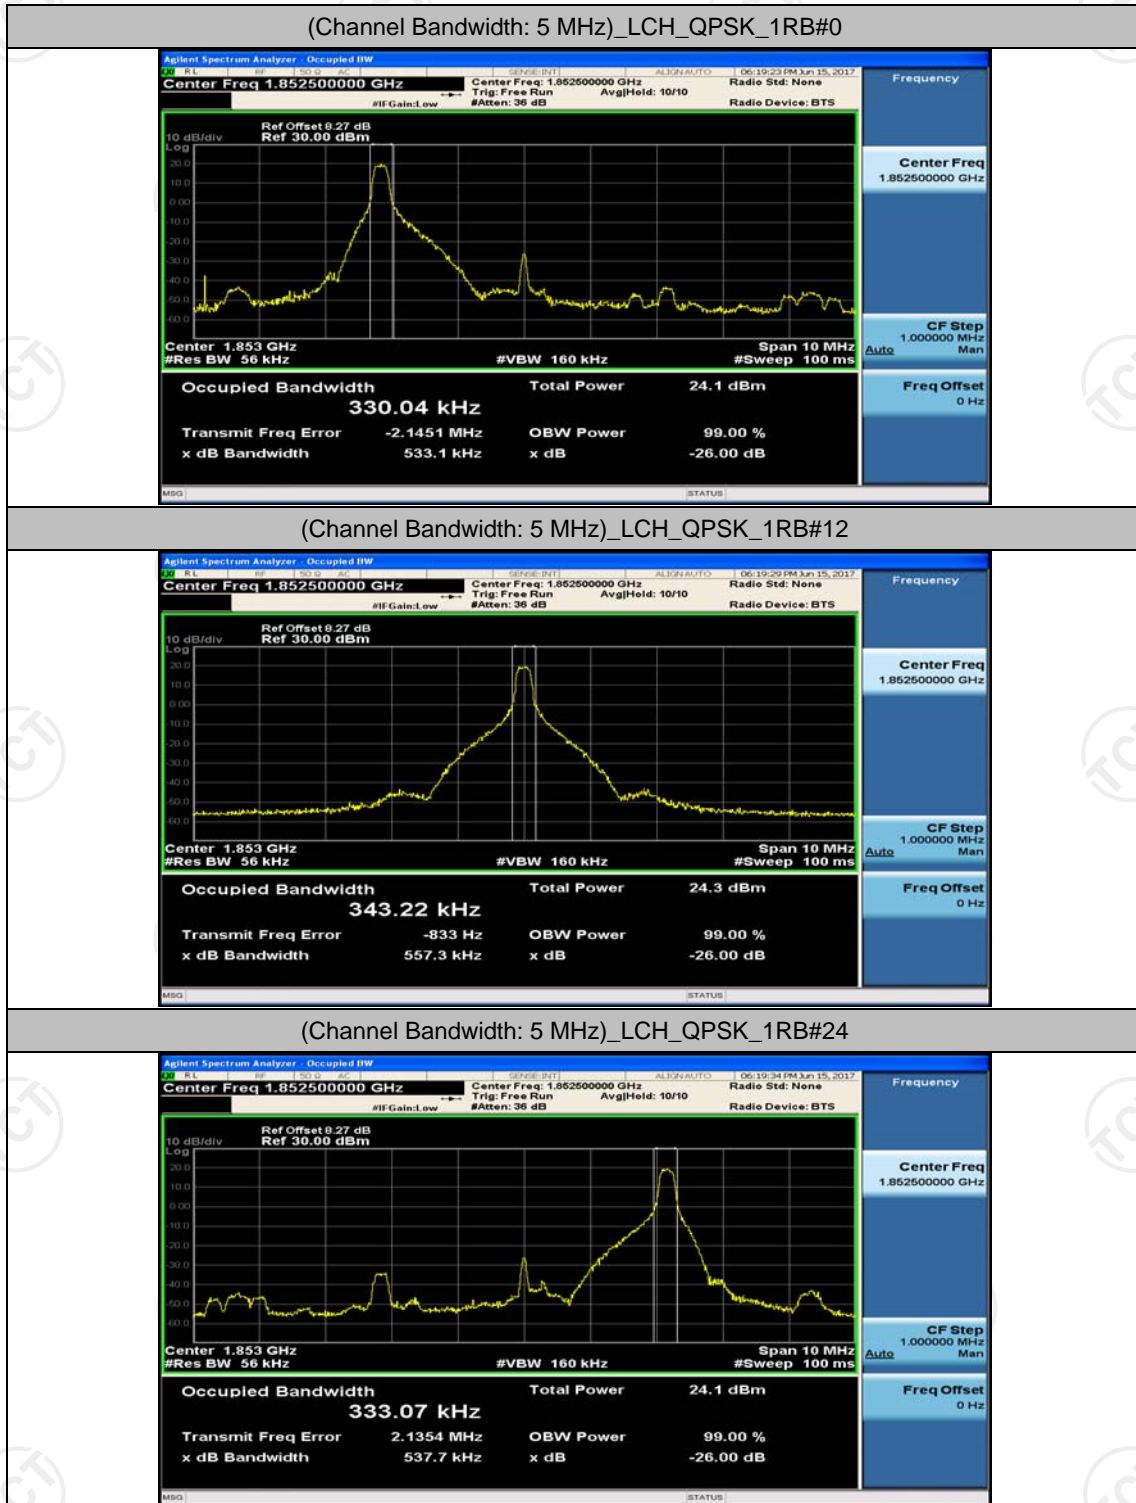

(Channel Bandwidth: 5 MHz)_LCH_QPSK_12RB#0

Channel Bandwidth: 5 MHz