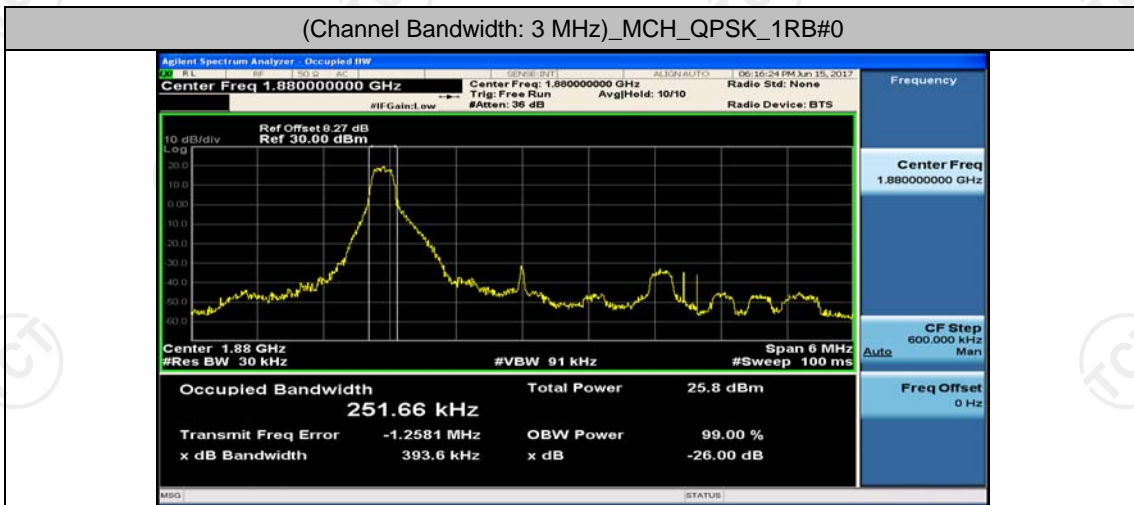

(Channel Bandwidth: 1.4 MHz)_HCH_16QAM_3RB#2

(Channel Bandwidth: 1.4 MHz)_HCH_16QAM_3RB#3

(Channel Bandwidth: 1.4 MHz)_HCH_16QAM_6RB#0

Channel Bandwidth: 3 MHz

(Channel Bandwidth: 3 MHz)_LCH_QPSK_8RB#4

(Channel Bandwidth: 3 MHz)_LCH_QPSK_8RB#7

(Channel Bandwidth: 3 MHz)_LCH_QPSK_15RB#0

(Channel Bandwidth: 3 MHz)_MCH_QPSK_1RB#0

(Channel Bandwidth: 3 MHz)_MCH_QPSK_1RB#7

(Channel Bandwidth: 3 MHz)_MCH_QPSK_1RB#14

(Channel Bandwidth: 3 MHz)_MCH_QPSK_8RB#0