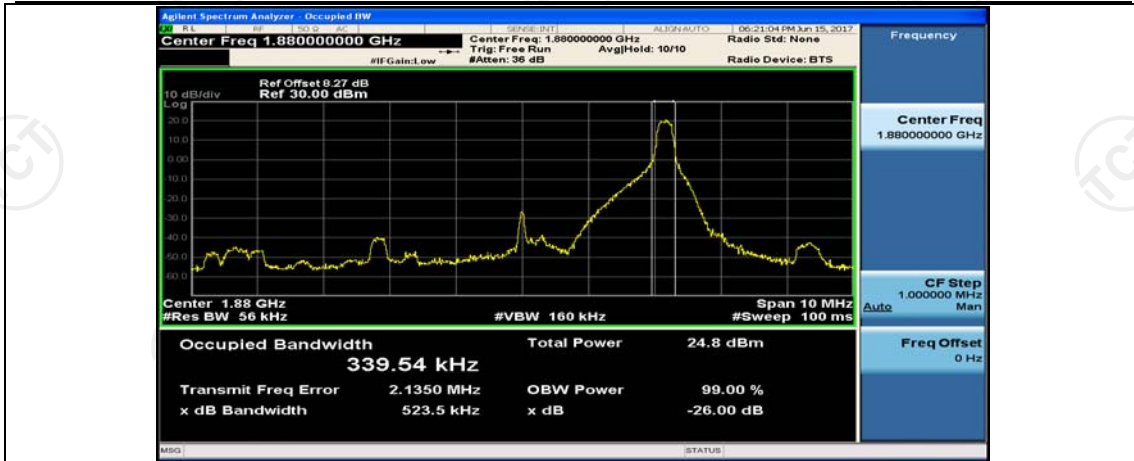

(Channel Bandwidth: 5 MHz)_MCH_QPSK_12RB#0