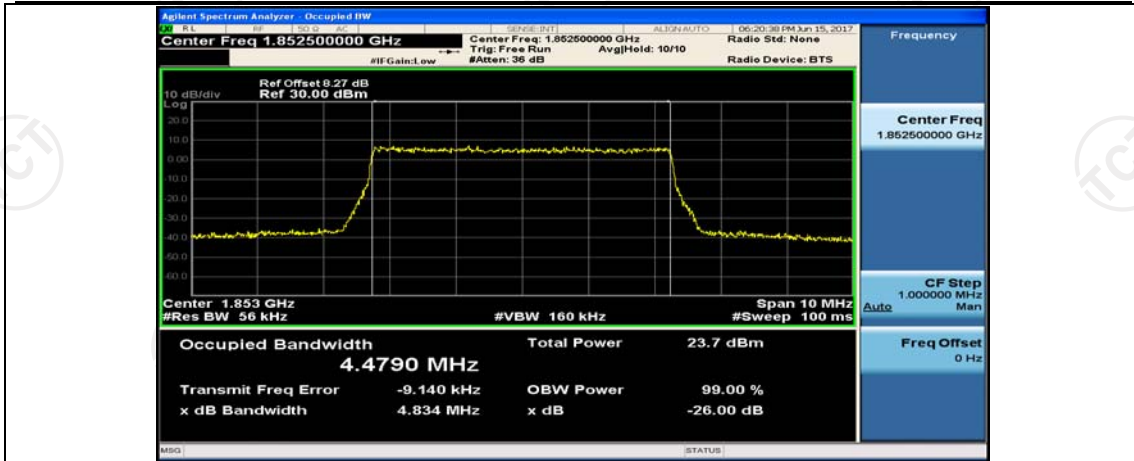

(Channel Bandwidth: 3 MHz)_HCH_16QAM_15RB#0

Channel Bandwidth: 5 MHz

(Channel Bandwidth: 5 MHz)_LCH_QPSK_12RB#0

(Channel Bandwidth: 5 MHz)_LCH_QPSK_12RB#6

(Channel Bandwidth: 5 MHz)_LCH_QPSK_12RB#13

(Channel Bandwidth: 5 MHz)_LCH_QPSK_25RB#0