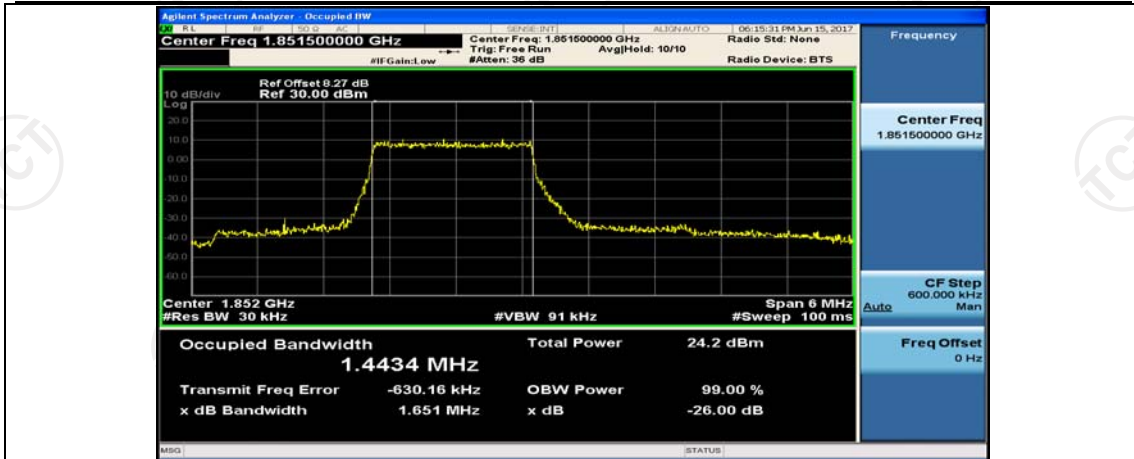

(Channel Bandwidth: 1.4 MHz)_HCH_16QAM_3RB#2

(Channel Bandwidth: 1.4 MHz)_HCH_16QAM_3RB#3

(Channel Bandwidth: 1.4 MHz)_HCH_16QAM_6RB#0

Channel Bandwidth: 3 MHz

(Channel Bandwidth: 3 MHz)_LCH_QPSK_8RB#4

(Channel Bandwidth: 3 MHz)_LCH_QPSK_8RB#7

(Channel Bandwidth: 3 MHz)_LCH_QPSK_15RB#0

(Channel Bandwidth: 3 MHz)_MCH_QPSK_1RB#0

(Channel Bandwidth: 3 MHz)_MCH_QPSK_1RB#7

(Channel Bandwidth: 3 MHz)_MCH_QPSK_1RB#14

(Channel Bandwidth: 3 MHz)_MCH_QPSK_8RB#0