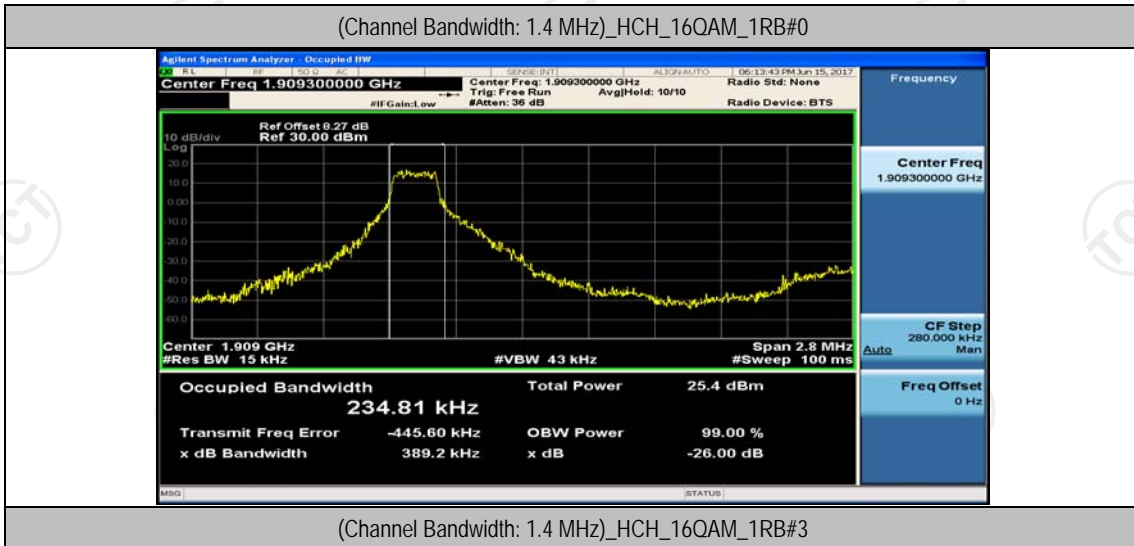

(Channel Bandwidth: 1.4 MHz)_HCH_16QAM_1RB#3