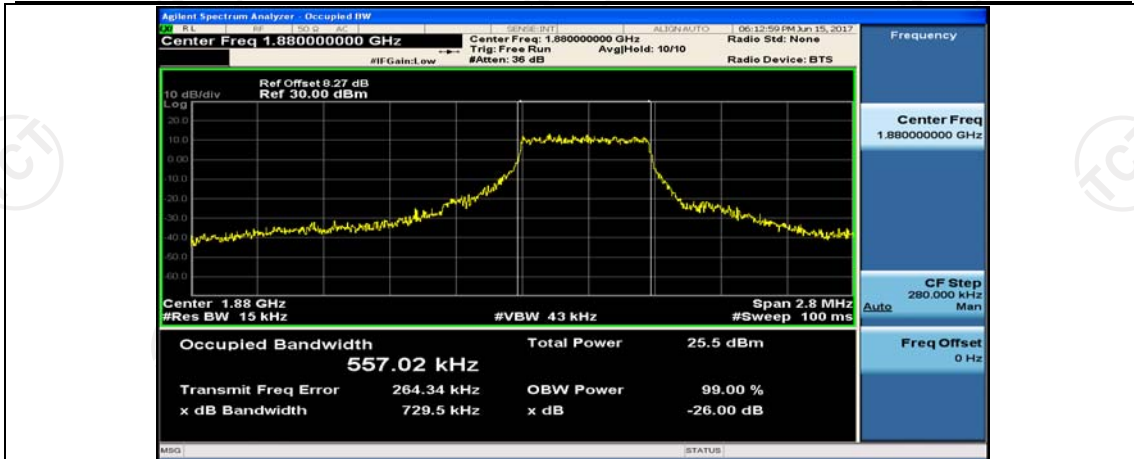

(Channel Bandwidth: 1.4 MHz)_MCH_16QAM_3RB#2

(Channel Bandwidth: 1.4 MHz)_MCH_16QAM_3RB#3