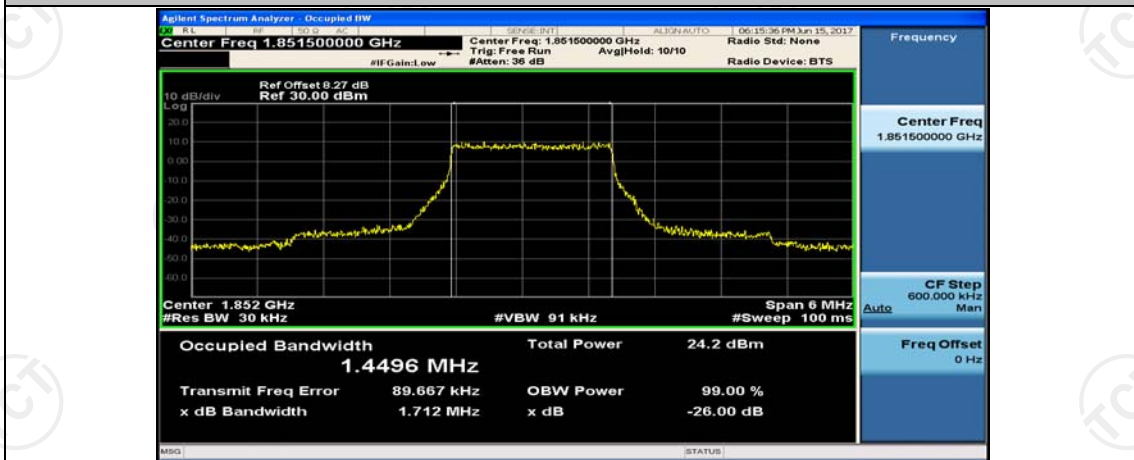

(Channel Bandwidth: 1.4 MHz)_HCH_16QAM_3RB#2

(Channel Bandwidth: 1.4 MHz)_HCH_16QAM_3RB#3

(Channel Bandwidth: 1.4 MHz)_HCH_16QAM_6RB#0

Channel Bandwidth: 3 MHz

(Channel Bandwidth: 3 MHz)_LCH_QPSK_8RB#4

(Channel Bandwidth: 3 MHz)_LCH_QPSK_8RB#7

(Channel Bandwidth: 3 MHz)_LCH_QPSK_15RB#0

(Channel Bandwidth: 3 MHz)_MCH_QPSK_1RB#0

(Channel Bandwidth: 3 MHz)_MCH_QPSK_1RB#7

(Channel Bandwidth: 3 MHz)_MCH_QPSK_1RB#14

(Channel Bandwidth: 3 MHz)_MCH_QPSK_8RB#0