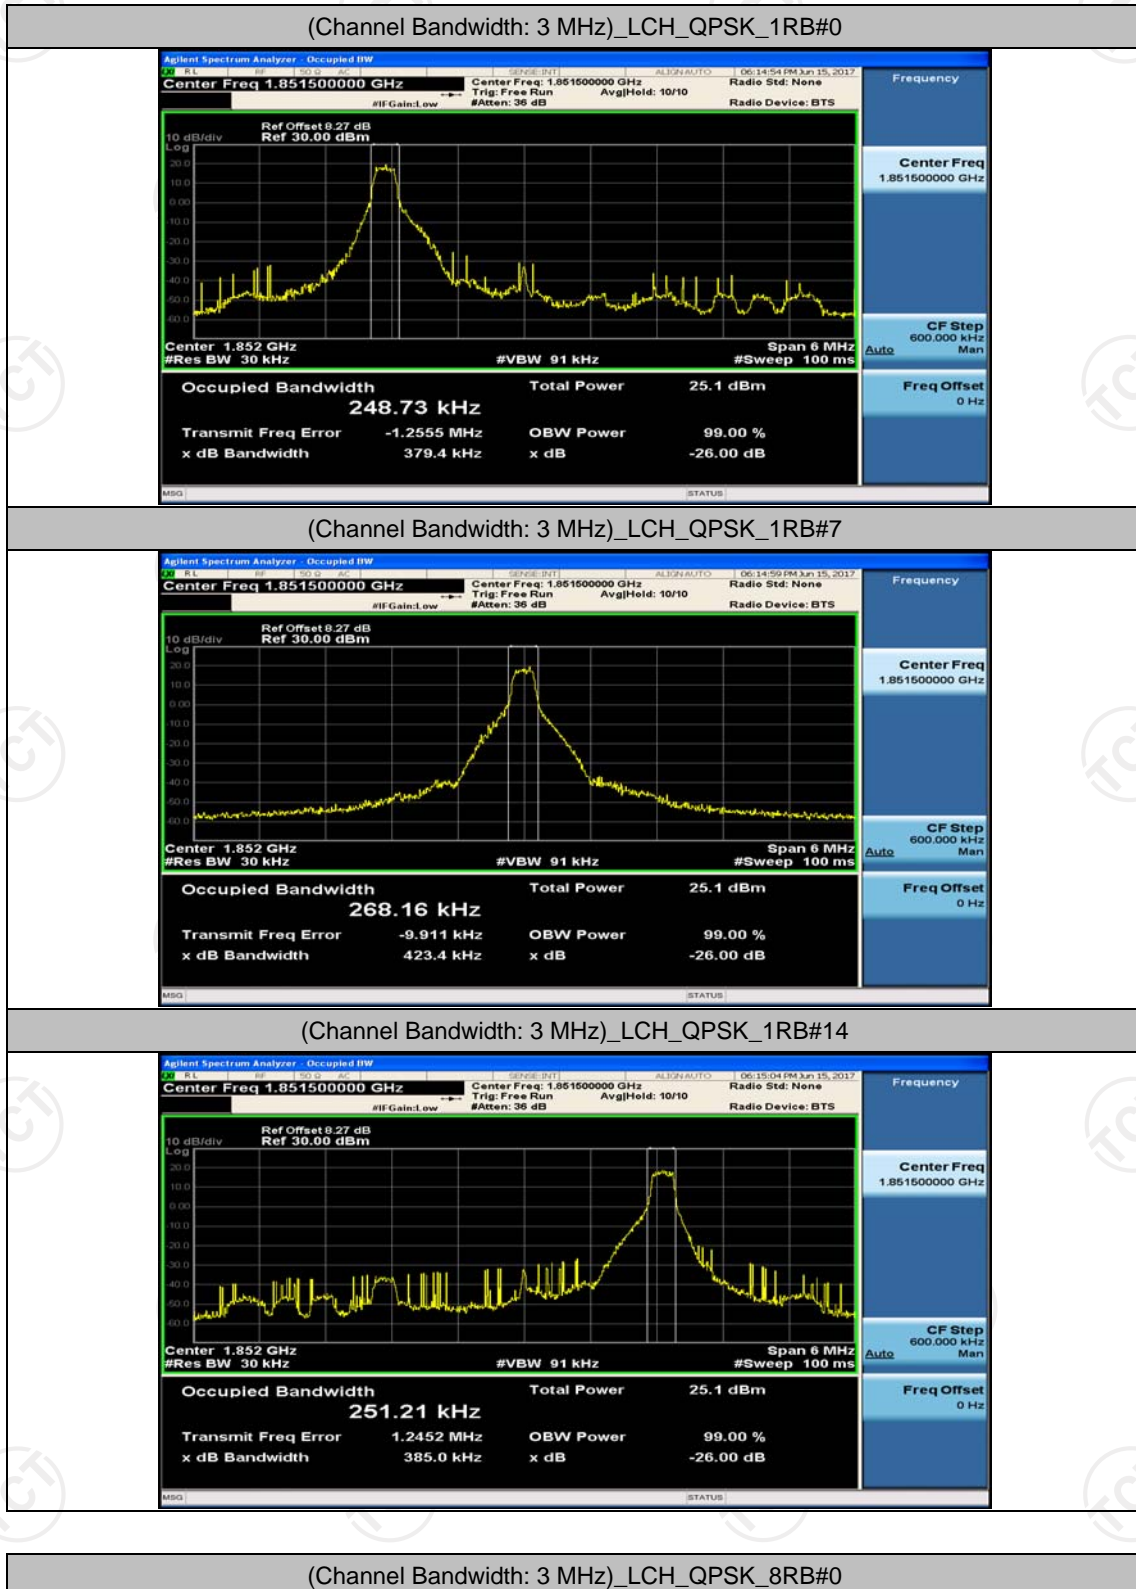

(Channel Bandwidth: 1.4 MHz)_HCH_16QAM_3RB#2

(Channel Bandwidth: 1.4 MHz)_HCH_16QAM_3RB#3

(Channel Bandwidth: 1.4 MHz)_HCH_16QAM_6RB#0

Channel Bandwidth: 3 MHz

(Channel Bandwidth: 3 MHz)_LCH_QPSK_8RB#4

(Channel Bandwidth: 3 MHz)_LCH_QPSK_8RB#7