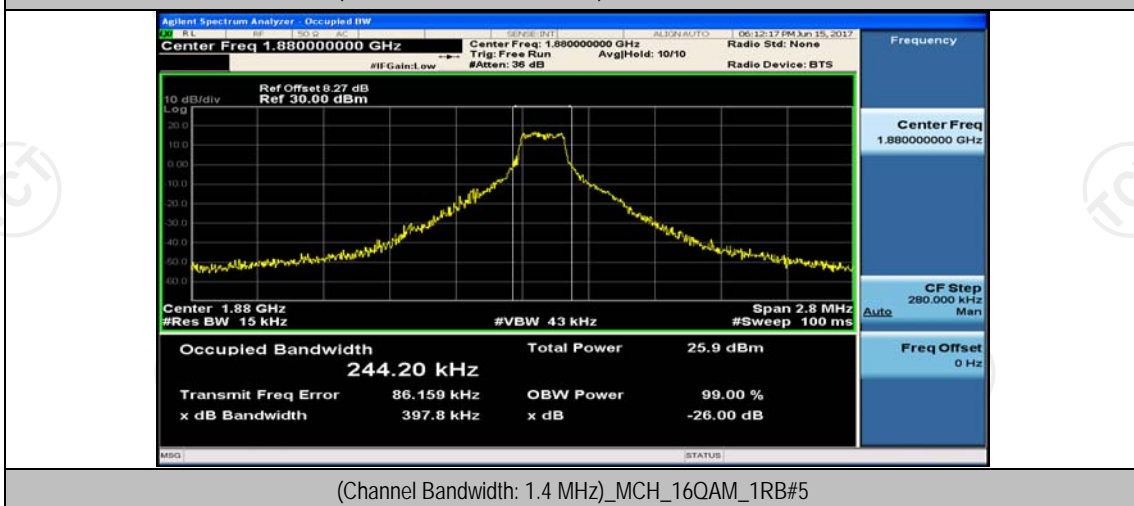

(Channel Bandwidth: 1.4 MHz)_MCH_16QAM_1RB#0

(Channel Bandwidth: 1.4 MHz)_MCH_16QAM_1RB#3

(Channel Bandwidth: 1.4 MHz)_MCH_16QAM_1RB#5

(Channel Bandwidth: 1.4 MHz)_MCH_16QAM_3RB#0

(Channel Bandwidth: 1.4 MHz)_MCH_16QAM_3RB#2