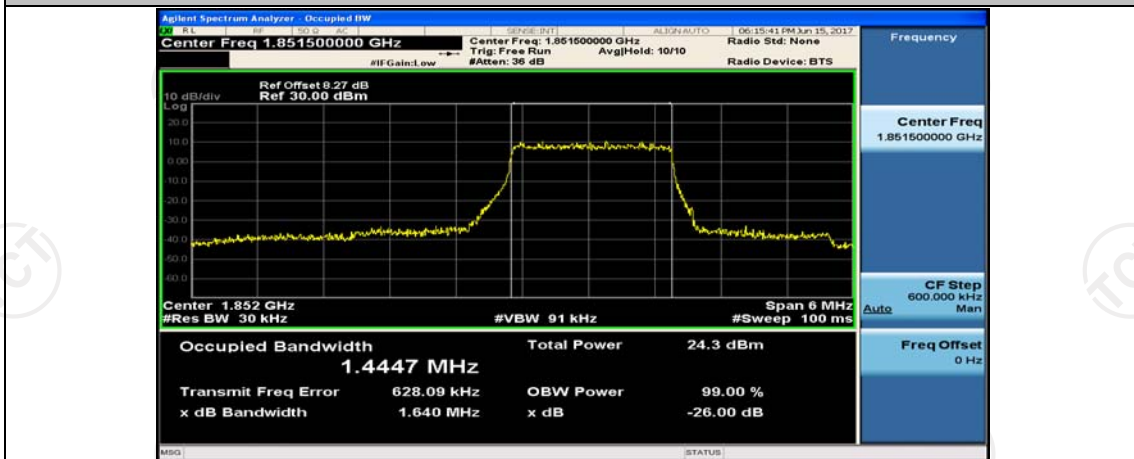

(Channel Bandwidth: 1.4 MHz)_HCH_16QAM_3RB#2

(Channel Bandwidth: 1.4 MHz)_HCH_16QAM_3RB#3

(Channel Bandwidth: 1.4 MHz)_HCH_16QAM_6RB#0

Channel Bandwidth: 3 MHz

(Channel Bandwidth: 3 MHz)_LCH_QPSK_8RB#4

(Channel Bandwidth: 3 MHz)_LCH_QPSK_8RB#7

(Channel Bandwidth: 3 MHz)_LCH_QPSK_15RB#0

(Channel Bandwidth: 3 MHz)_MCH_QPSK_1RB#0

(Channel Bandwidth: 3 MHz)_MCH_QPSK_1RB#7

(Channel Bandwidth: 3 MHz)_MCH_QPSK_1RB#14

(Channel Bandwidth: 3 MHz)_MCH_QPSK_8RB#0