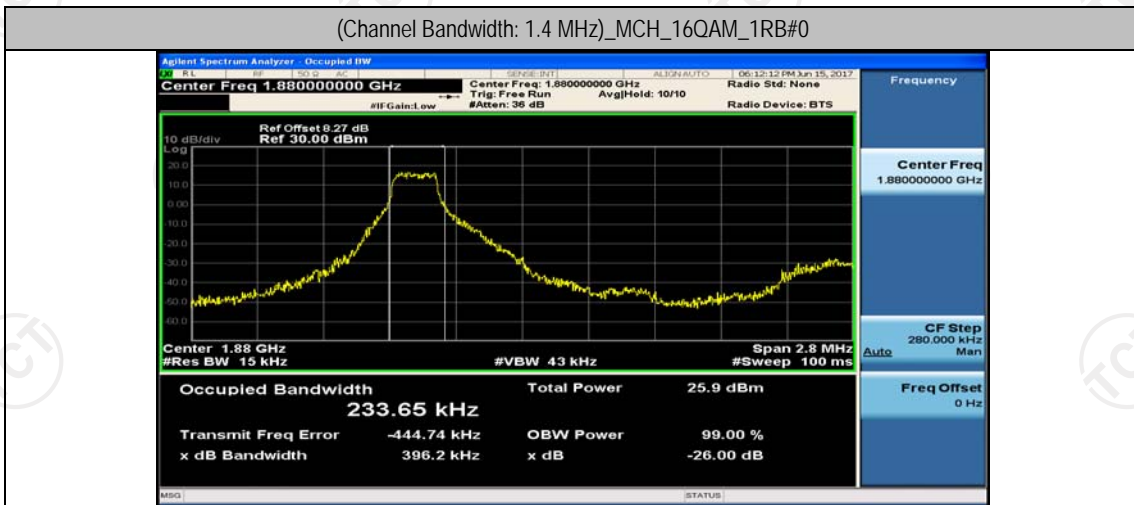

(Channel Bandwidth: 1.4 MHz)_MCH_16QAM_1RB#0

(Channel Bandwidth: 1.4 MHz)_MCH_16QAM_1RB#3

(Channel Bandwidth: 1.4 MHz)_MCH_16QAM_1RB#5

(Channel Bandwidth: 1.4 MHz)_MCH_16QAM_3RB#0

(Channel Bandwidth: 1.4 MHz)_MCH_16QAM_3RB#2