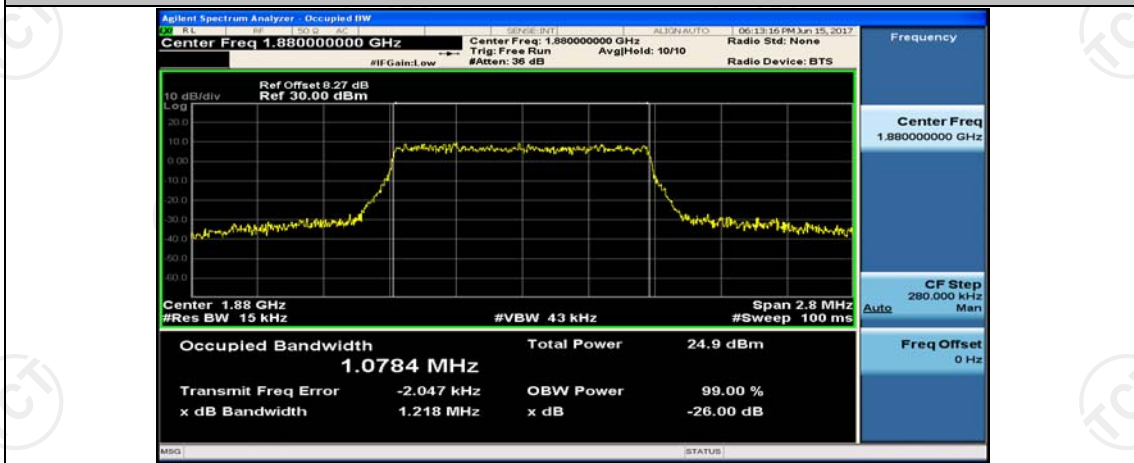

(Channel Bandwidth: 1.4 MHz)_MCH_16QAM_6RB#0