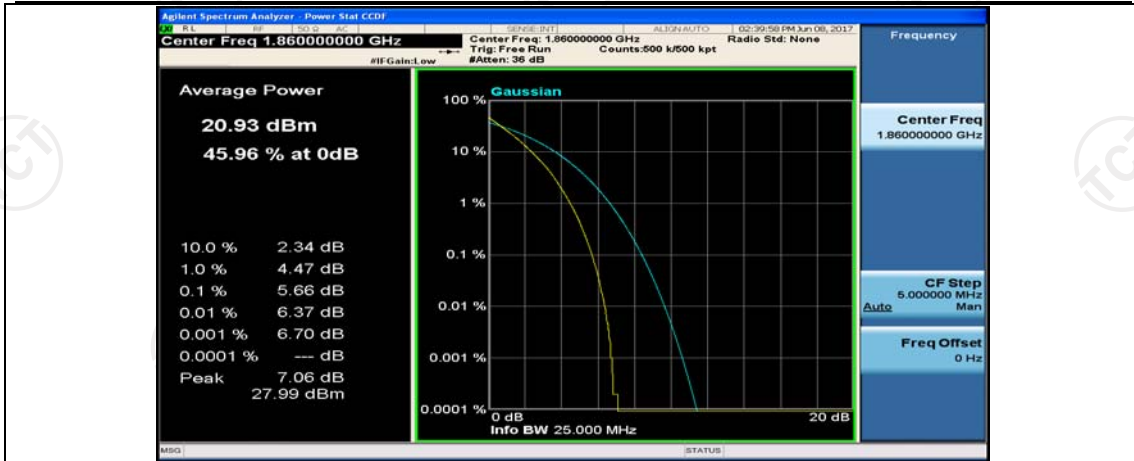

(Channel Bandwidth:20 MHz)_LCH_QPSK_50RB#0

(Channel Bandwidth:20 MHz)_LCH_QPSK_50RB#25

(Channel Bandwidth:20 MHz)_LCH_QPSK_50RB#50

(Channel Bandwidth:20 MHz)_LCH_QPSK_100RB#0

(Channel Bandwidth:20 MHz)_MCH_QPSK_1RB#0