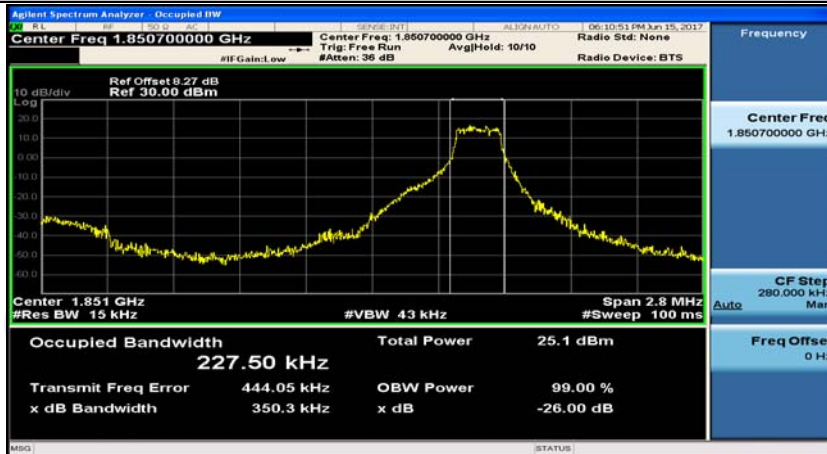

(Channel Bandwidth: 1.4 MHz)_LCH_16QAM_3RB#0