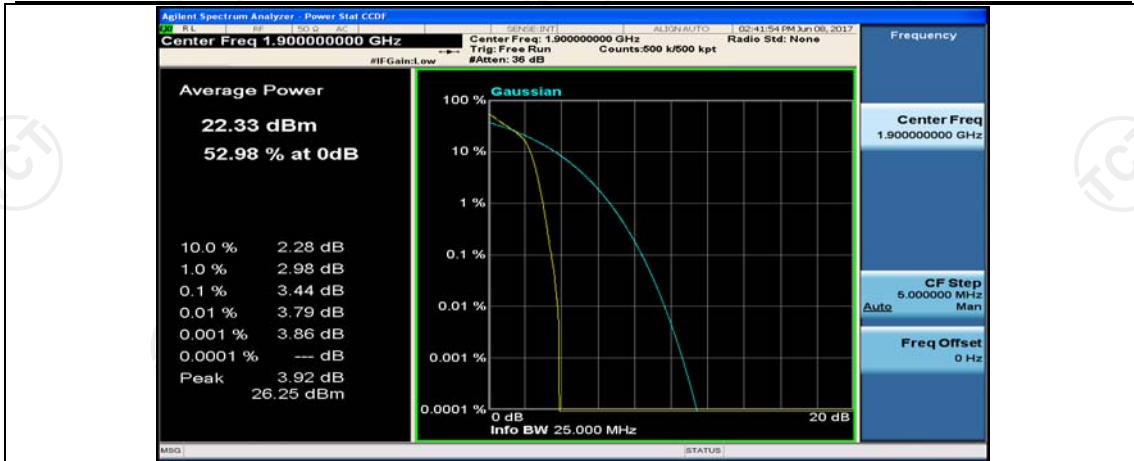

(Channel Bandwidth:20 MHz)_HCH_QPSK_1RB#49