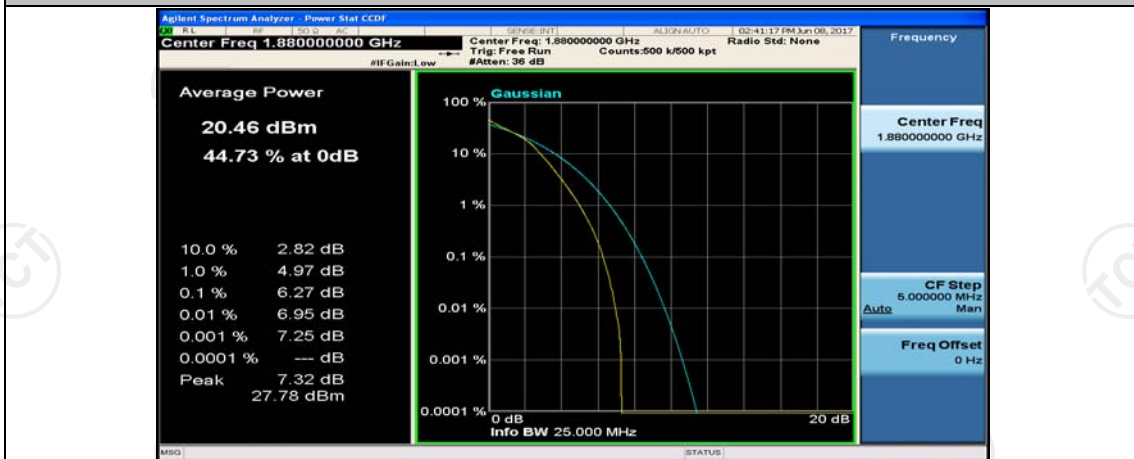

(Channel Bandwidth:20 MHz)_MCH_16QAM_1RB#0

(Channel Bandwidth:20 MHz)_MCH_16QAM_1RB#49

(Channel Bandwidth:20 MHz)_MCH_16QAM_1RB#99

(Channel Bandwidth:20 MHz)_MCH_16QAM_50RB#0

(Channel Bandwidth:20 MHz)_MCH_16QAM_50RB#25