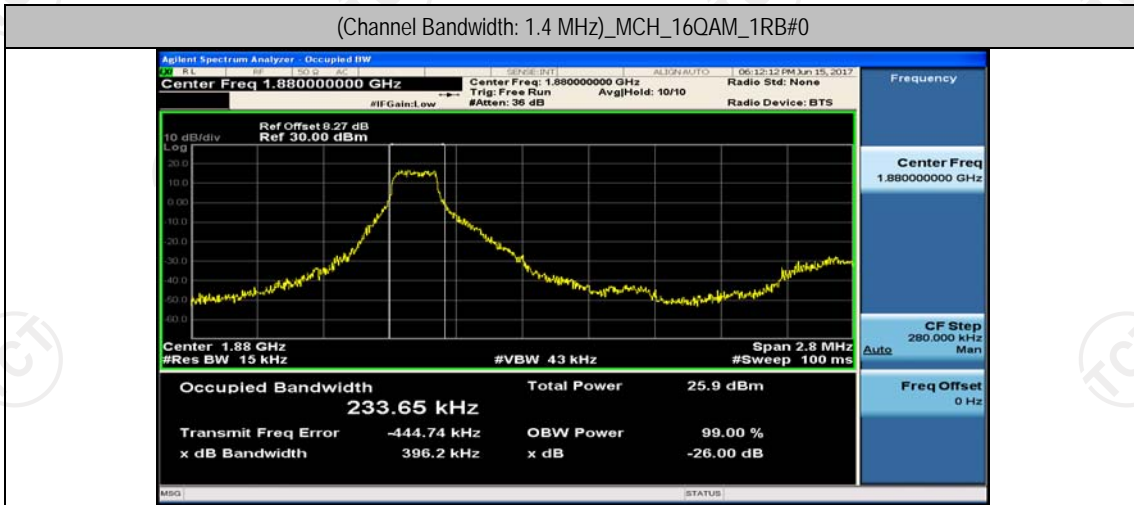

(Channel Bandwidth: 1.4 MHz)_MCH_16QAM_1RB#0

(Channel Bandwidth: 1.4 MHz)_MCH_16QAM_1RB#3