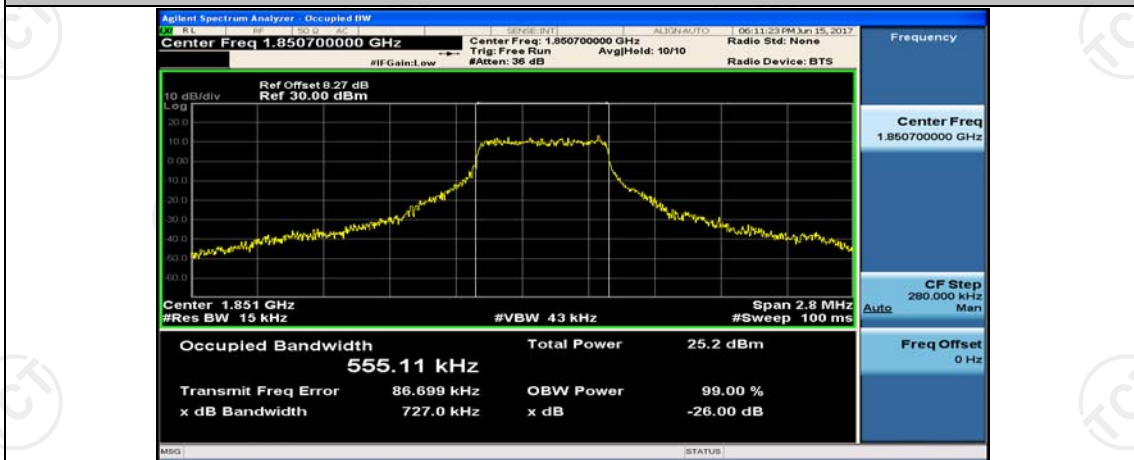

(Channel Bandwidth: 1.4 MHz)_LCH_16QAM_3RB#3