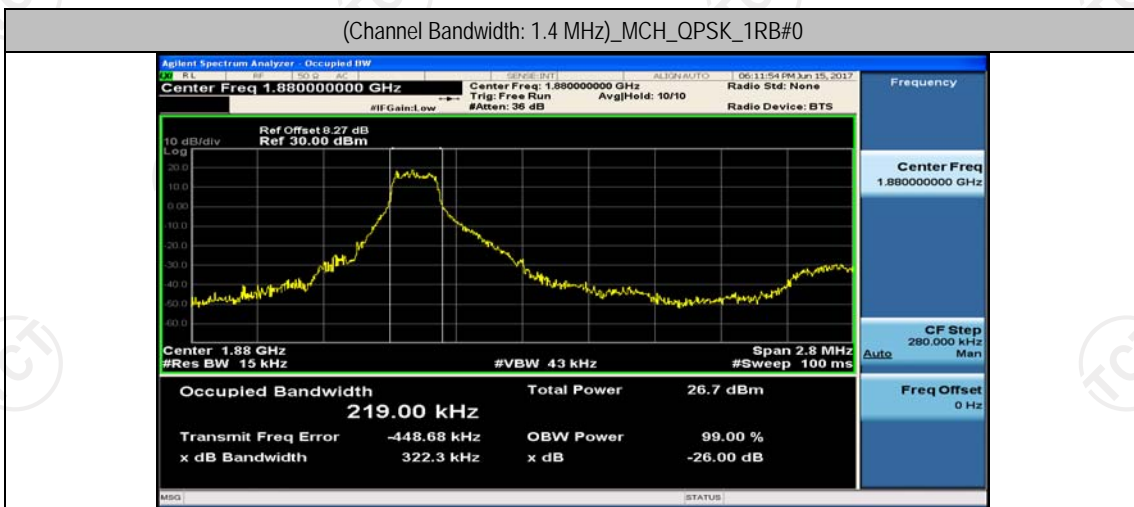

(Channel Bandwidth: 1.4 MHz)_MCH_QPSK_1RB#0

(Channel Bandwidth: 1.4 MHz)_MCH_QPSK_1RB#3