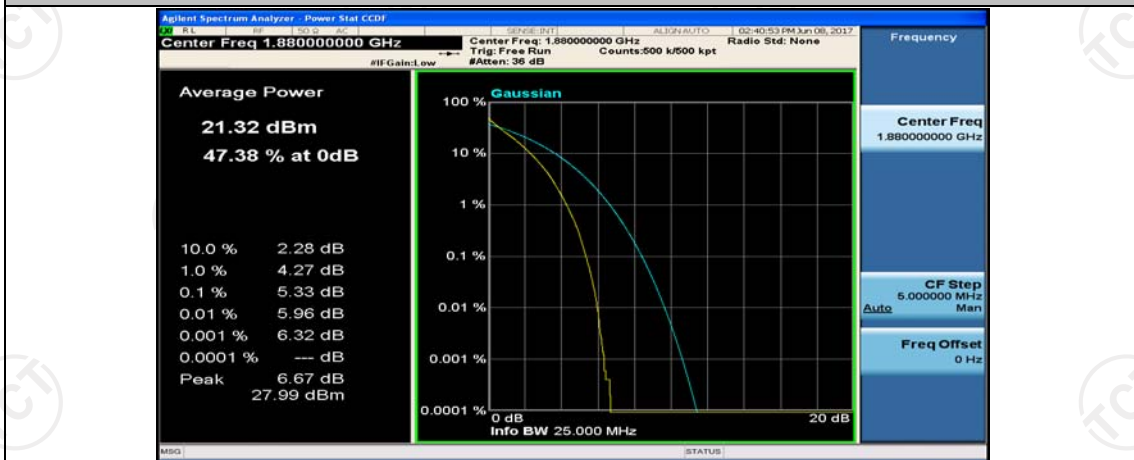

(Channel Bandwidth:20 MHz)_MCH_QPSK_50RB#0