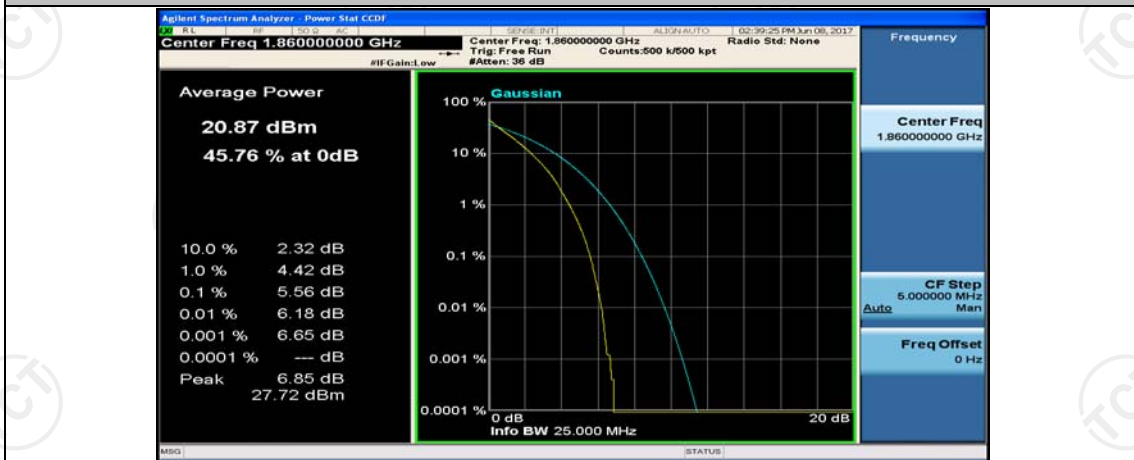

(Channel Bandwidth:20 MHz)_LCH_QPSK_50RB#25