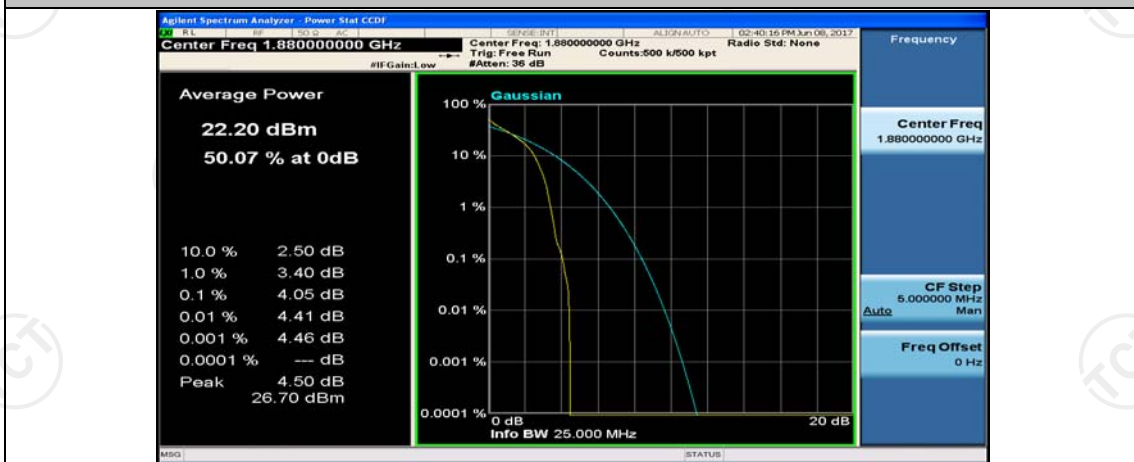

(Channel Bandwidth:20 MHz)_LCH_QPSK_50RB#0

(Channel Bandwidth:20 MHz)_LCH_QPSK_50RB#25

(Channel Bandwidth:20 MHz)_LCH_QPSK_50RB#50

(Channel Bandwidth:20 MHz)_LCH_QPSK_100RB#0

(Channel Bandwidth:20 MHz)_MCH_QPSK_1RB#0