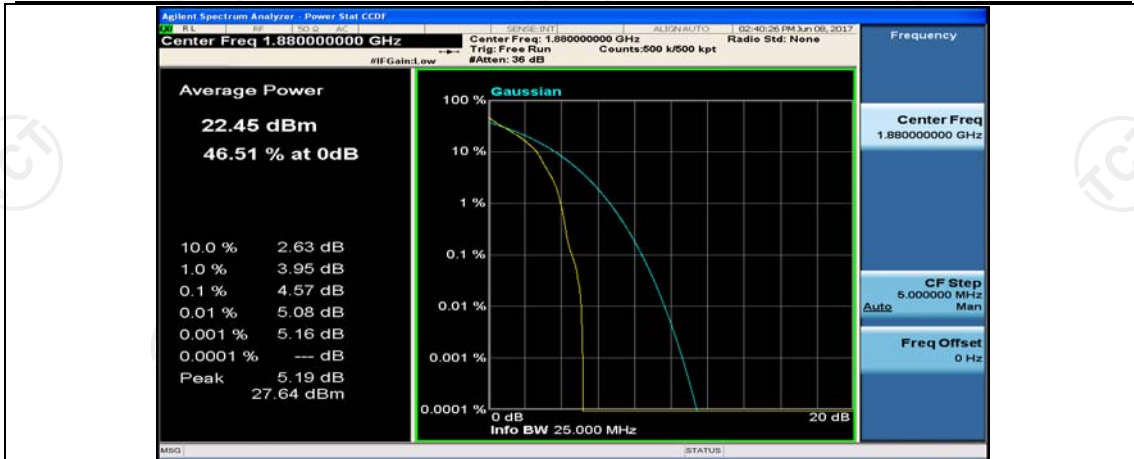

(Channel Bandwidth:20 MHz)_MCH_QPSK_1RB#99