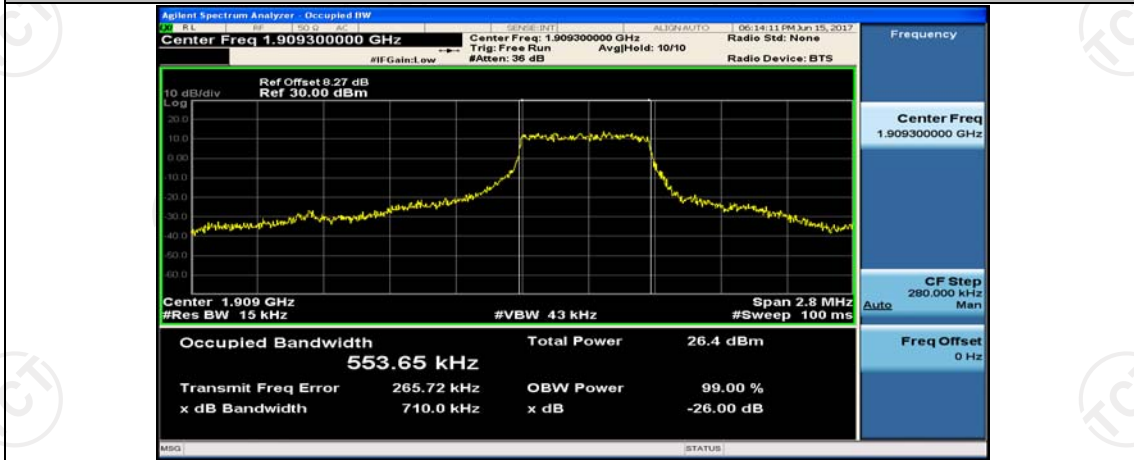

(Channel Bandwidth: 1.4 MHz)_HCH_QPSK_6RB#0