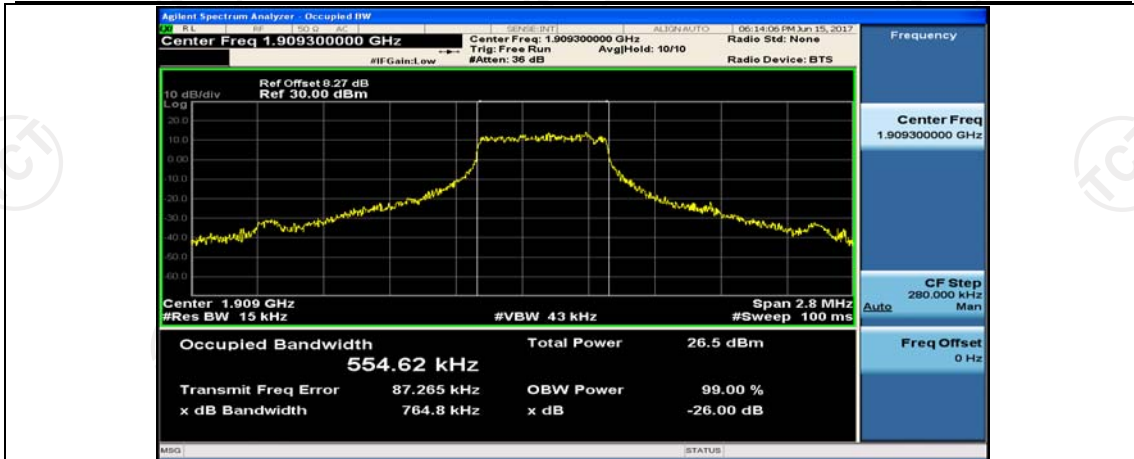

(Channel Bandwidth: 1.4 MHz)_HCH_QPSK_3RB#3