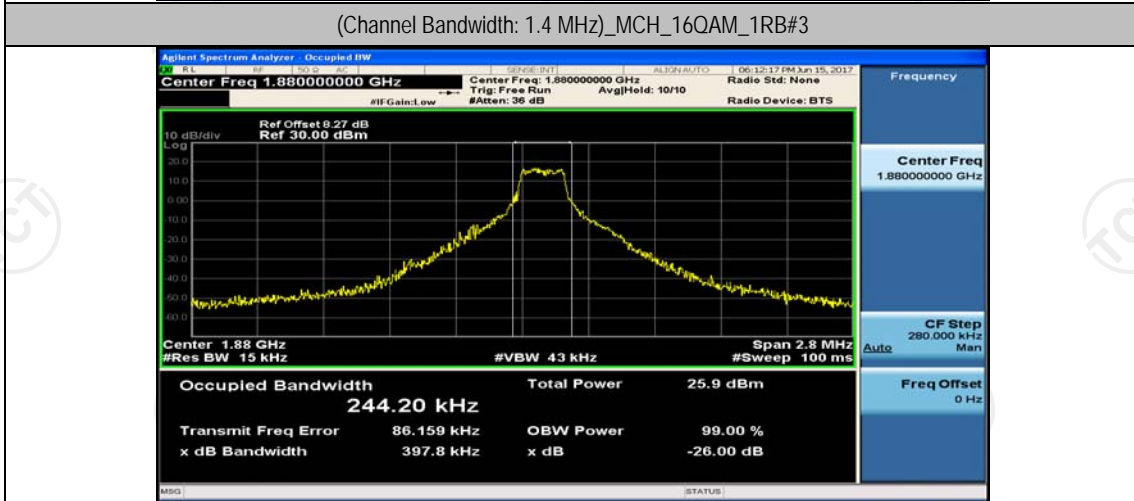

(Channel Bandwidth: 1.4 MHz)_MCH_16QAM_1RB#5