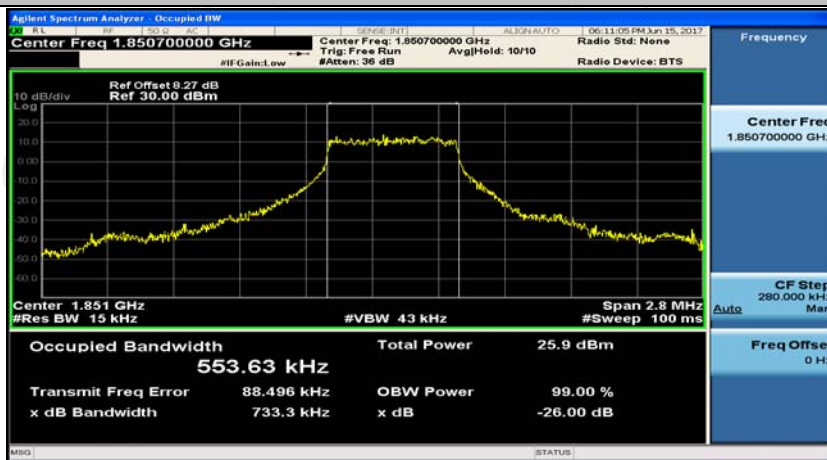

Test Graphs

Channel Bandwidth: 1.4 MHz

(Channel Bandwidth: 1.4 MHz)_LCH_QPSK_3RB#0

(Channel Bandwidth: 1.4 MHz)_LCH_QPSK_3RB#2

(Channel Bandwidth: 1.4 MHz)_LCH_QPSK_3RB#3

(Channel Bandwidth: 1.4 MHz)_LCH_QPSK_6RB#0