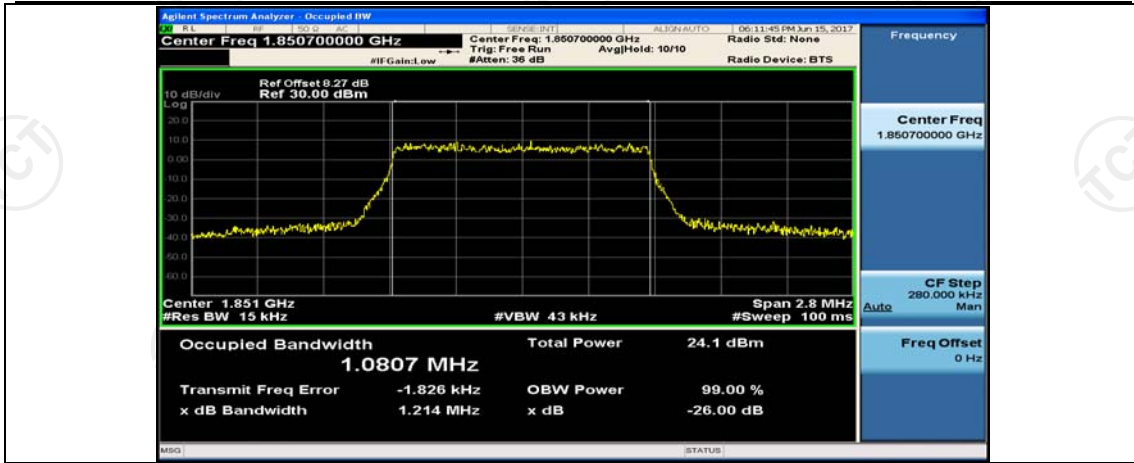

(Channel Bandwidth: 1.4 MHz)_LCH_16QAM_1RB#5

(Channel Bandwidth: 1.4 MHz)_LCH_16QAM_3RB#0

(Channel Bandwidth: 1.4 MHz)_LCH_16QAM_3RB#2

(Channel Bandwidth: 1.4 MHz)_LCH_16QAM_3RB#3

(Channel Bandwidth: 1.4 MHz)_LCH_16QAM_6RB#0