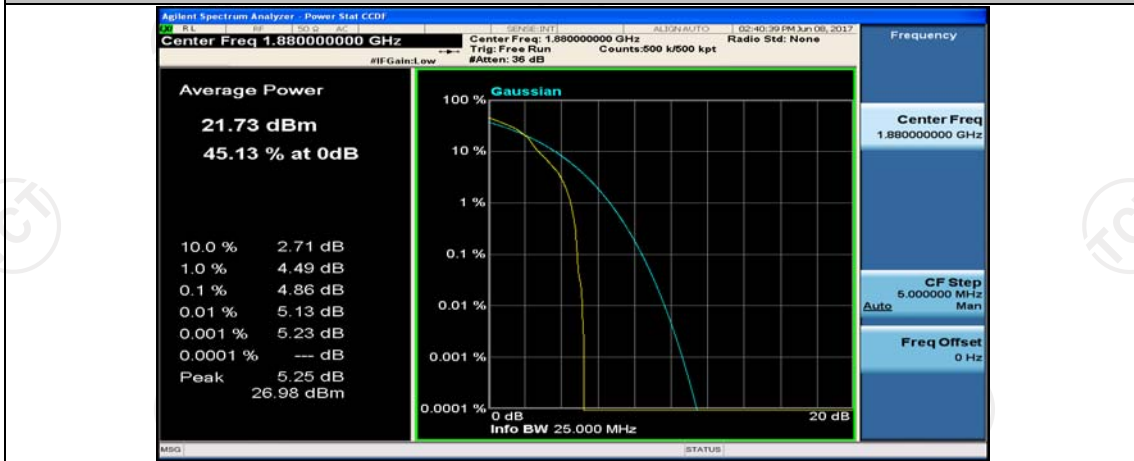

(Channel Bandwidth:20 MHz)_MCH_16QAM_1RB#49