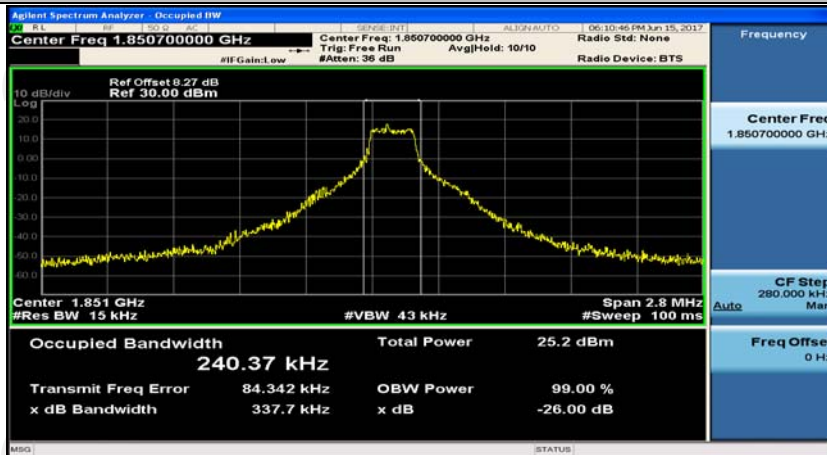

(Channel Bandwidth: 1.4 MHz)_MCH_QPSK_3RB#3

(Channel Bandwidth: 1.4 MHz)_HCH_QPSK_3RB#3

(Channel Bandwidth: 1.4 MHz)_HCH_QPSK_6RB#0

(Channel Bandwidth: 1.4 MHz)_LCH_16QAM_1RB#0

(Channel Bandwidth: 1.4 MHz)_LCH_16QAM_1RB#3