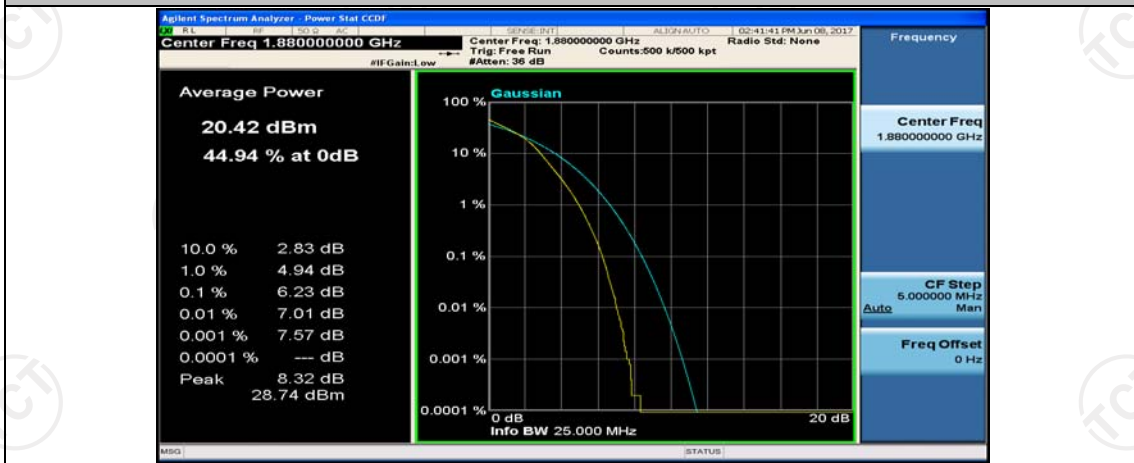

(Channel Bandwidth:20 MHz)_MCH_16QAM_100RB#0