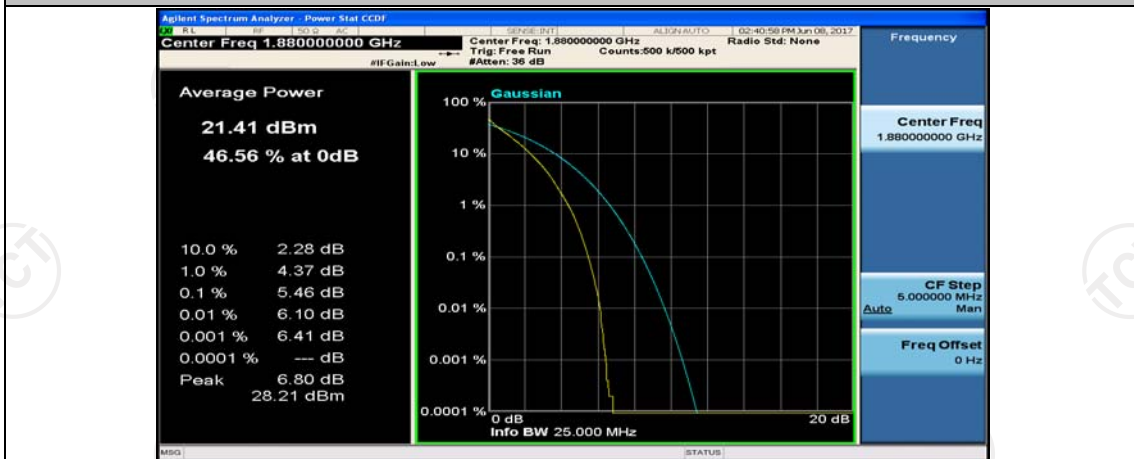

(Channel Bandwidth:20 MHz)_MCH_QPSK_1RB#49

(Channel Bandwidth:20 MHz)_MCH_QPSK_1RB#99

(Channel Bandwidth:20 MHz)_MCH_QPSK_50RB#0

(Channel Bandwidth:20 MHz)_MCH_QPSK_50RB#25

(Channel Bandwidth:20 MHz)_MCH_QPSK_50RB#50