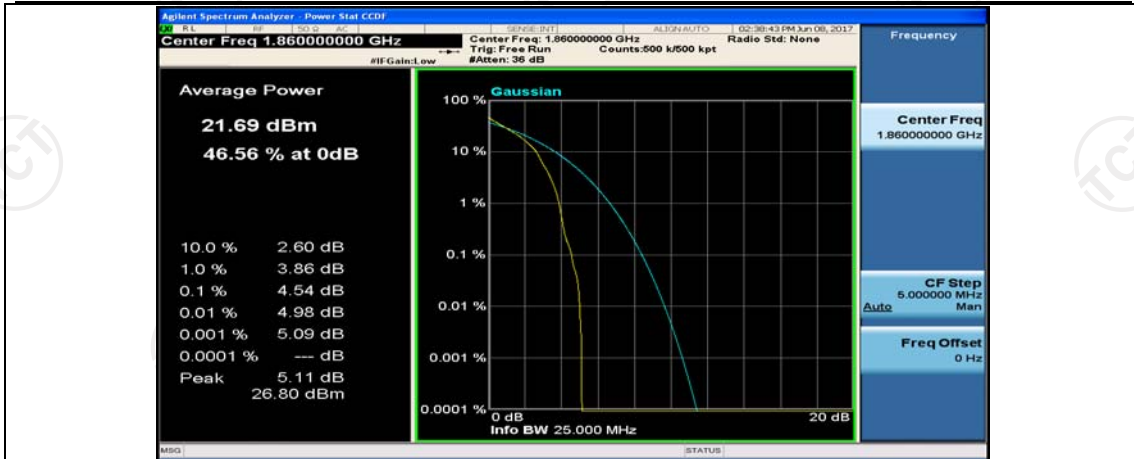

(Channel Bandwidth:15 MHz)_HCH_16QAM_37RB#38

(Channel Bandwidth:15 MHz)_HCH_16QAM_75RB#0

Channel Bandwidth: 20 MHz

(Channel Bandwidth:20 MHz)_LCH_QPSK_1RB#0

(Channel Bandwidth:20 MHz)_LCH_QPSK_1RB#49

(Channel Bandwidth:20 MHz)_LCH_QPSK_1RB#99