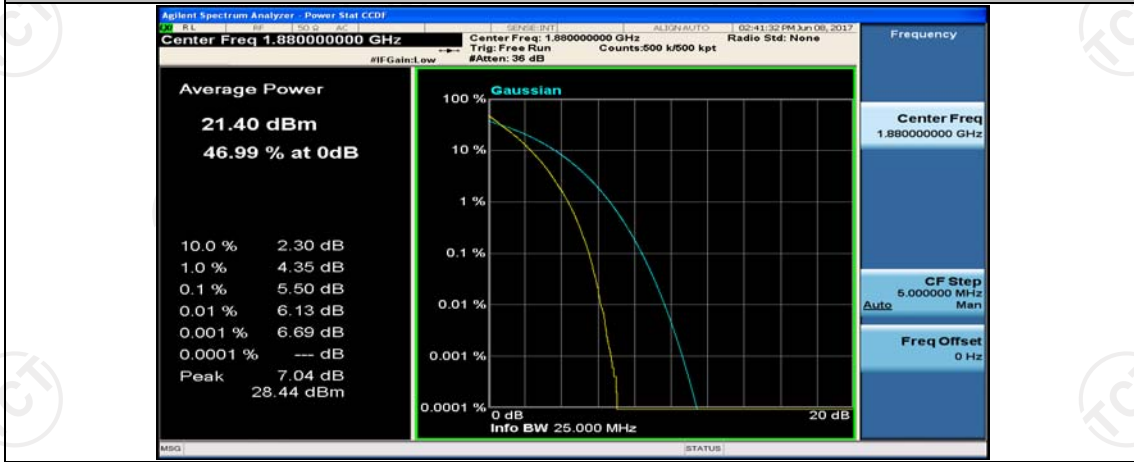

(Channel Bandwidth:20 MHz)_MCH_QPSK_100RB#0