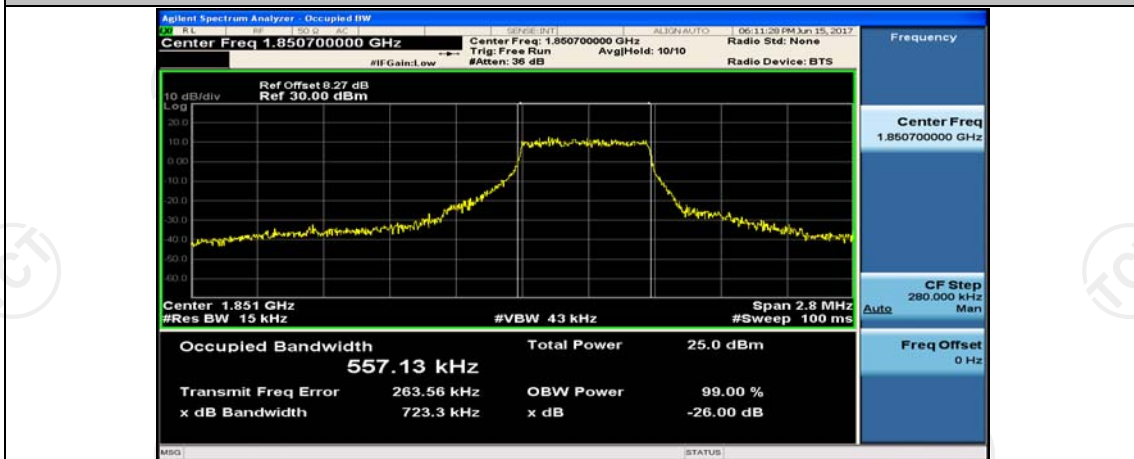

(Channel Bandwidth: 1.4 MHz)_LCH_16QAM_1RB#5

(Channel Bandwidth: 1.4 MHz)_LCH_16QAM_3RB#0

(Channel Bandwidth: 1.4 MHz)_LCH_16QAM_3RB#2

(Channel Bandwidth: 1.4 MHz)_LCH_16QAM_3RB#3

(Channel Bandwidth: 1.4 MHz)_LCH_16QAM_6RB#0