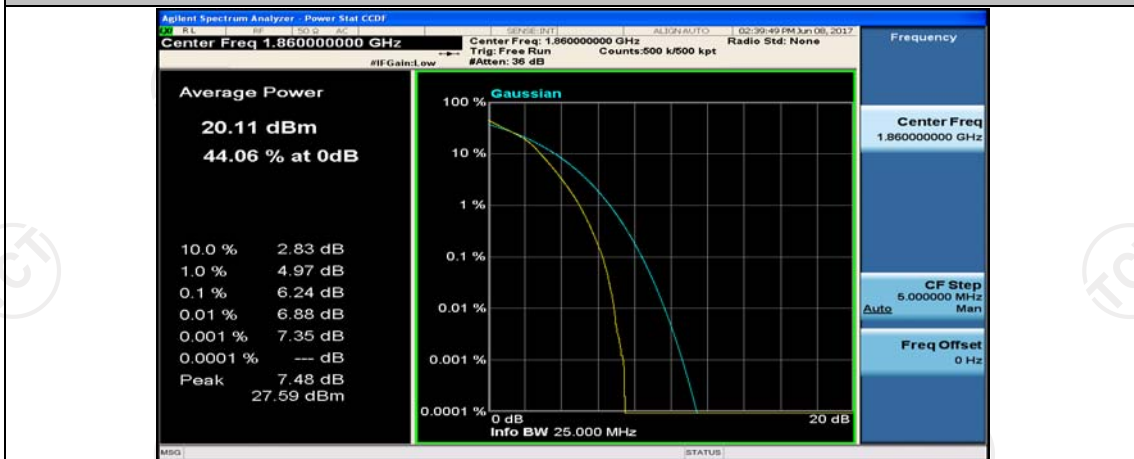

(Channel Bandwidth:20 MHz)_LCH_16QAM_1RB#99

(Channel Bandwidth:20 MHz)_LCH_16QAM_50RB#0

(Channel Bandwidth:20 MHz)_LCH_16QAM_50RB#25

(Channel Bandwidth:20 MHz)_LCH_16QAM_50RB#50

(Channel Bandwidth:20 MHz)_LCH_16QAM_100RB#0