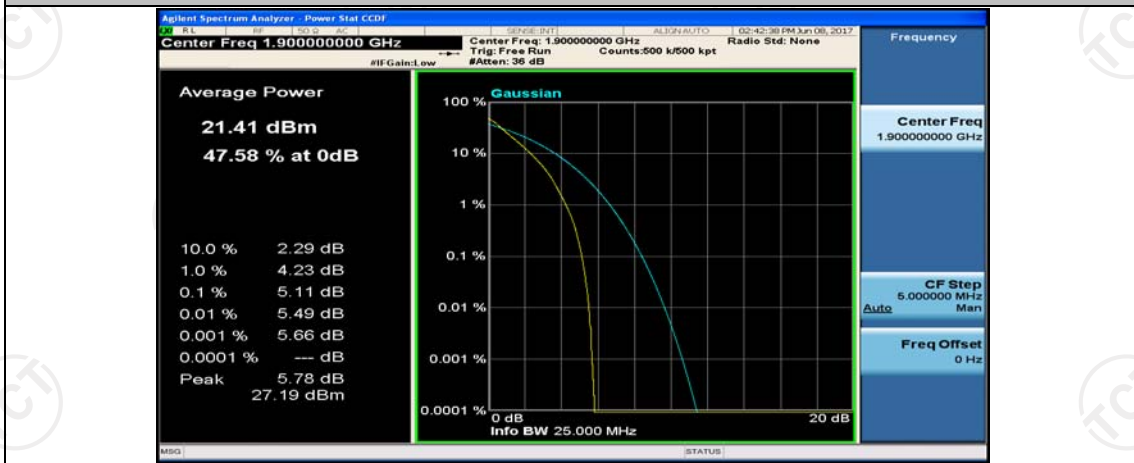

(Channel Bandwidth:20 MHz)_HCH_QPSK_50RB#50