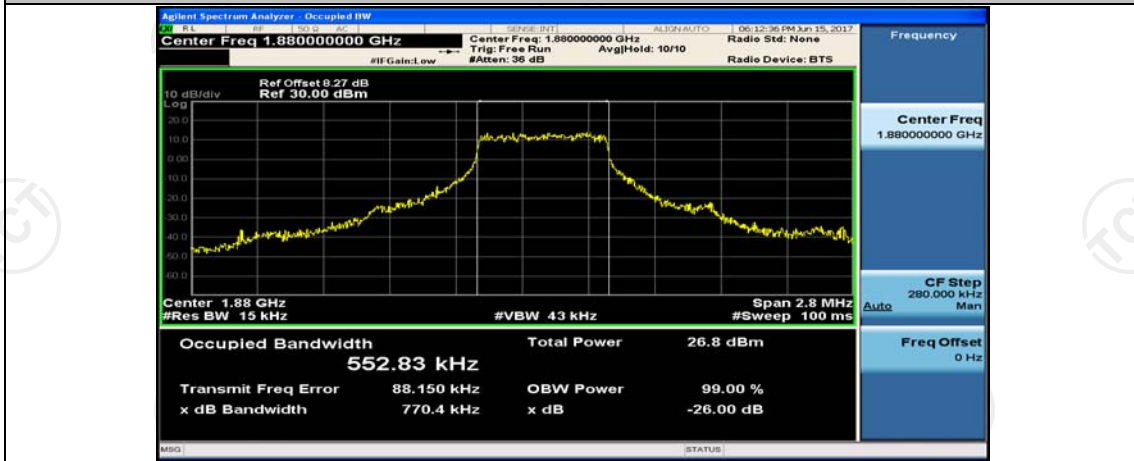

(Channel Bandwidth: 1.4 MHz)_MCH_QPSK_1RB#0

(Channel Bandwidth: 1.4 MHz)_MCH_QPSK_1RB#3

(Channel Bandwidth: 1.4 MHz)_MCH_QPSK_1RB#5

(Channel Bandwidth: 1.4 MHz)_MCH_QPSK_3RB#0

(Channel Bandwidth: 1.4 MHz)_MCH_QPSK_3RB#2