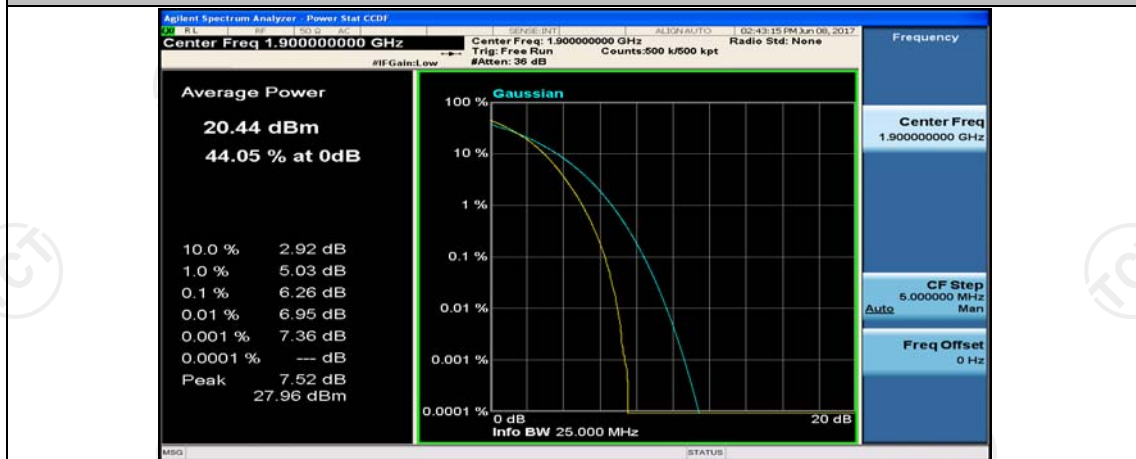

(Channel Bandwidth:20 MHz)_HCH_16QAM_50RB#0

(Channel Bandwidth:20 MHz)_HCH_16QAM_50RB#25

(Channel Bandwidth:20 MHz)_HCH_16QAM_50RB#0

(Channel Bandwidth:20 MHz)_HCH_16QAM_100RB#0

Appendix C: 26dB Bandwidth and Occupied Bandwidth