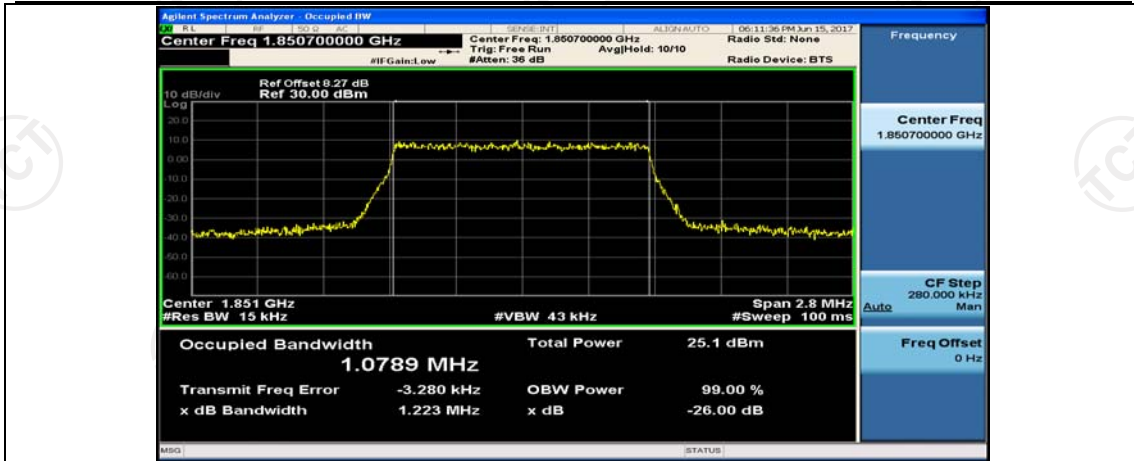

Test Graphs

Channel Bandwidth: 1.4 MHz

(Channel Bandwidth: 1.4 MHz)_LCH_QPSK_3RB#0

(Channel Bandwidth: 1.4 MHz)_LCH_QPSK_3RB#2

(Channel Bandwidth: 1.4 MHz)_LCH_QPSK_3RB#3

(Channel Bandwidth: 1.4 MHz)_LCH_QPSK_6RB#0