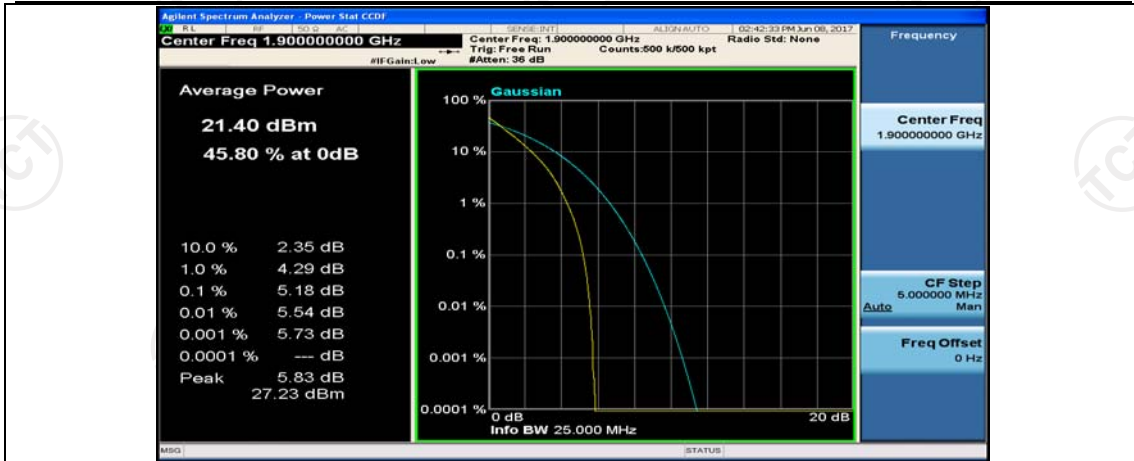

(Channel Bandwidth:20 MHz)_HCH_QPSK_50RB#25