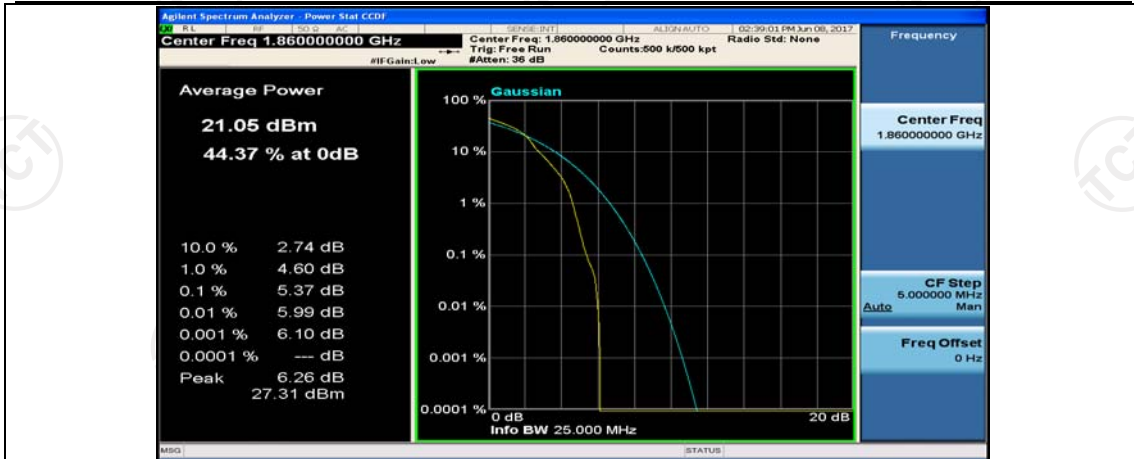

(Channel Bandwidth:20 MHz)_HCH_QPSK_50RB#25

(Channel Bandwidth:20 MHz)_HCH_QPSK_50RB#50

(Channel Bandwidth:20 MHz)_HCH_QPSK_100RB#0

(Channel Bandwidth:20 MHz)_LCH_16QAM_1RB#0

(Channel Bandwidth:20 MHz)_LCH_16QAM_1RB#49