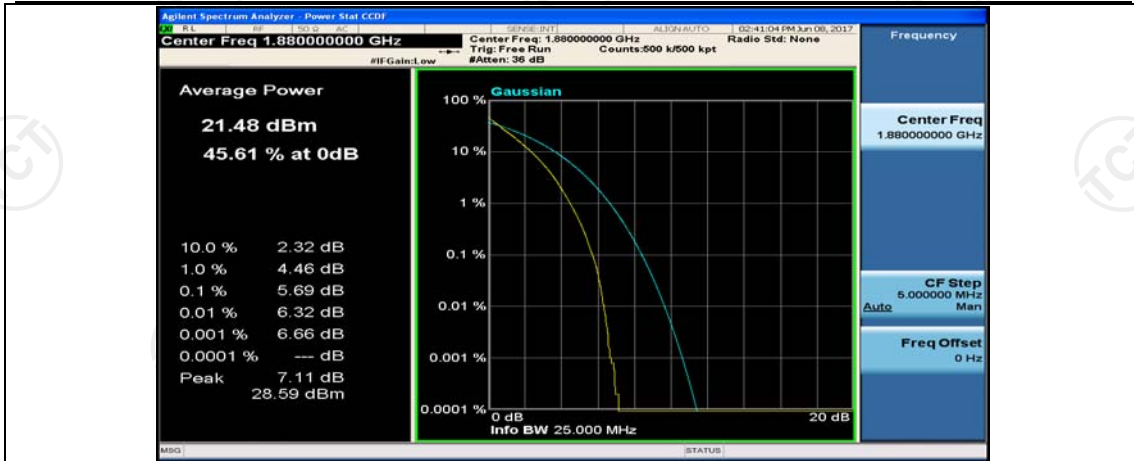

(Channel Bandwidth:20 MHz)_MCH_QPSK_1RB#49

(Channel Bandwidth:20 MHz)_MCH_QPSK_1RB#99

(Channel Bandwidth:20 MHz)_MCH_QPSK_50RB#0

(Channel Bandwidth:20 MHz)_MCH_QPSK_50RB#25

(Channel Bandwidth:20 MHz)_MCH_QPSK_50RB#50