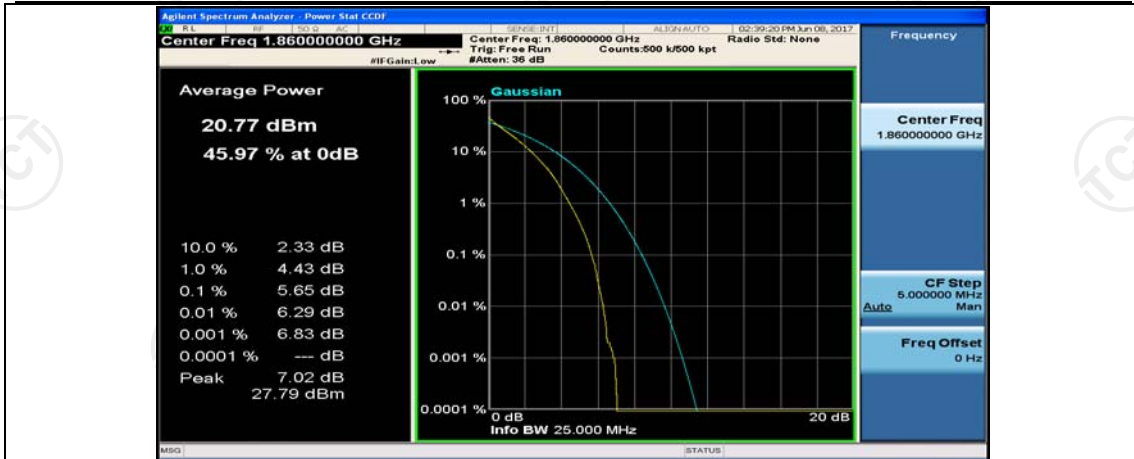

(Channel Bandwidth:20 MHz)_LCH_QPSK_50RB#0