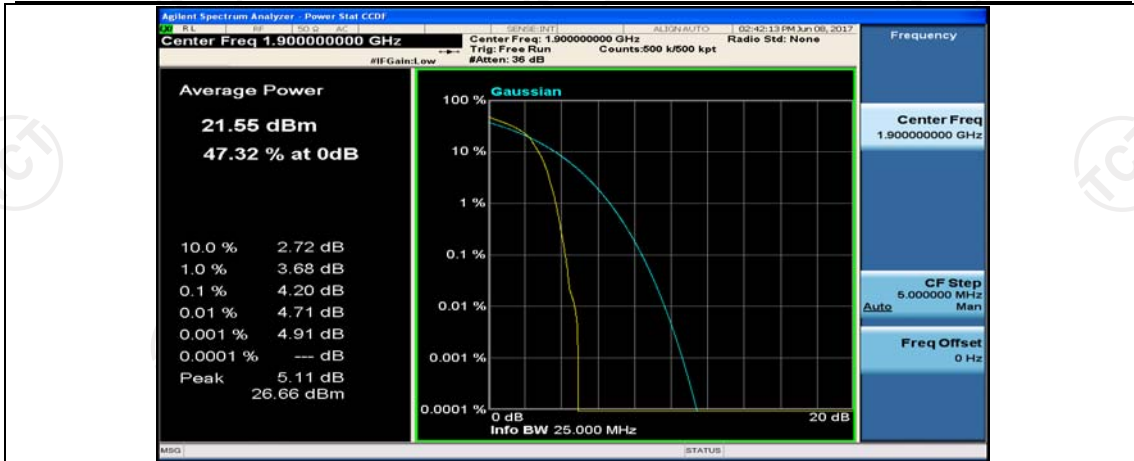

(Channel Bandwidth:20 MHz)_MCH_16QAM_50RB#50

(Channel Bandwidth:20 MHz)_MCH_16QAM_100RB#0

(Channel Bandwidth:20 MHz)_HCH_16QAM_1RB#0

(Channel Bandwidth:20 MHz)_HCH_16QAM_1RB#49

(Channel Bandwidth:20 MHz)_HCH_16QAM_1RB#99