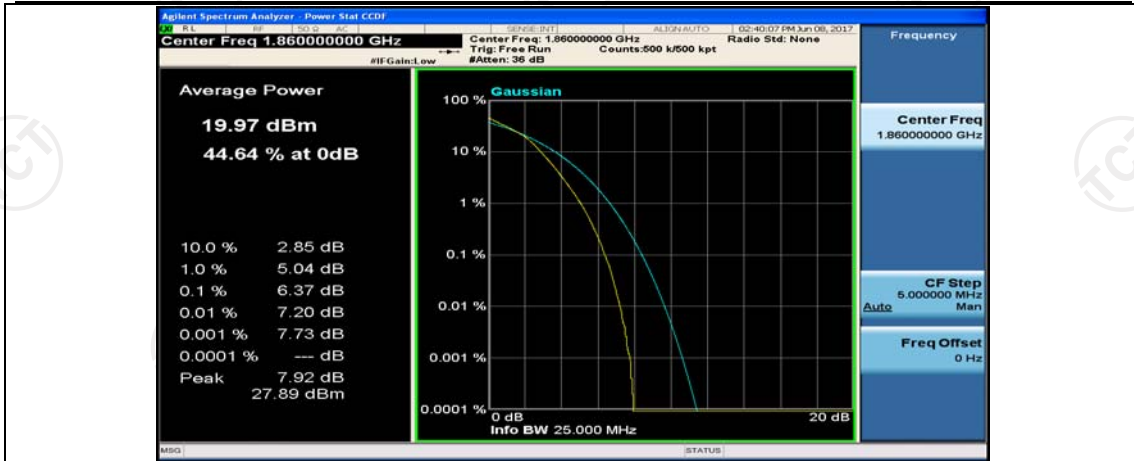

(Channel Bandwidth:20 MHz)_LCH_16QAM_1RB#99

(Channel Bandwidth:20 MHz)_LCH_16QAM_50RB#0

(Channel Bandwidth:20 MHz)_LCH_16QAM_50RB#25

(Channel Bandwidth:20 MHz)_LCH_16QAM_50RB#50

(Channel Bandwidth:20 MHz)_LCH_16QAM_100RB#0