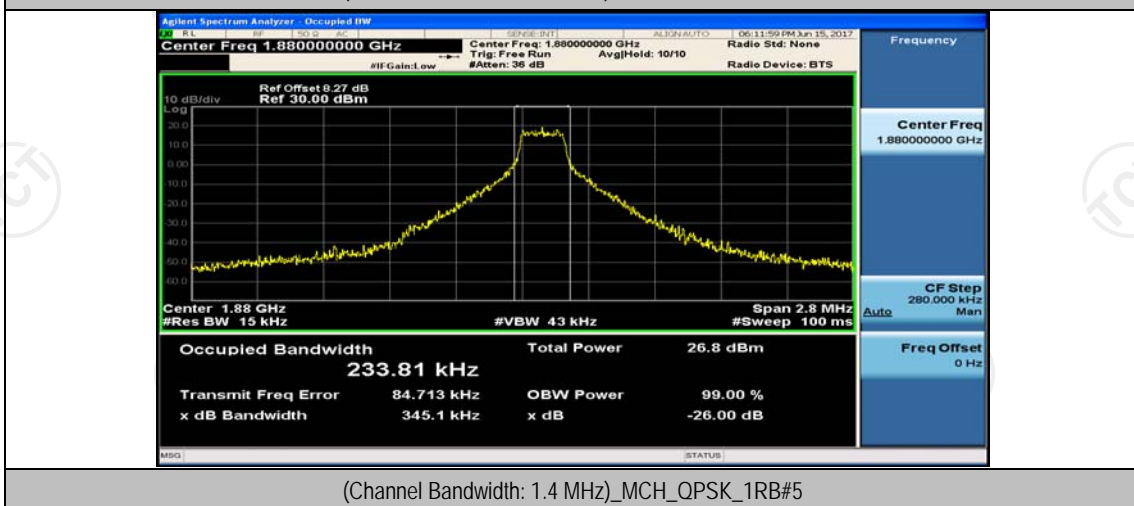

(Channel Bandwidth: 1.4 MHz)_MCH_QPSK_1RB#5