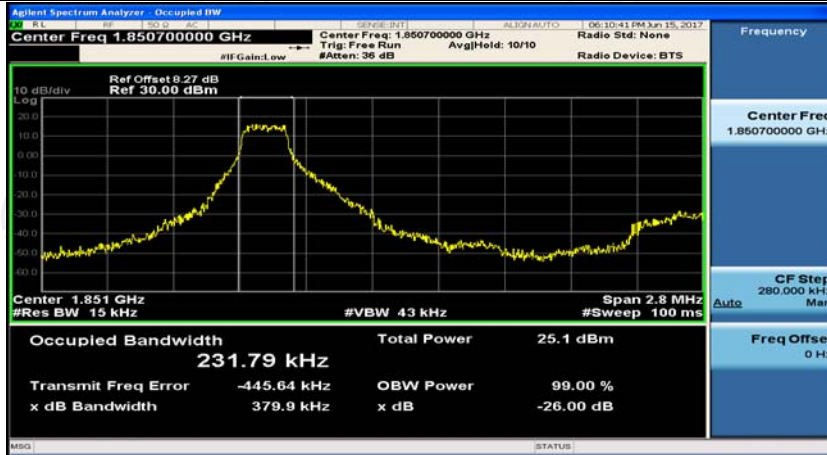

(Channel Bandwidth: 1.4 MHz)_MCH_QPSK_3RB#3

(Channel Bandwidth: 1.4 MHz)_HCH_QPSK_3RB#3

(Channel Bandwidth: 1.4 MHz)_HCH_QPSK_6RB#0

(Channel Bandwidth: 1.4 MHz)_LCH_16QAM_1RB#0

(Channel Bandwidth: 1.4 MHz)_LCH_16QAM_1RB#3