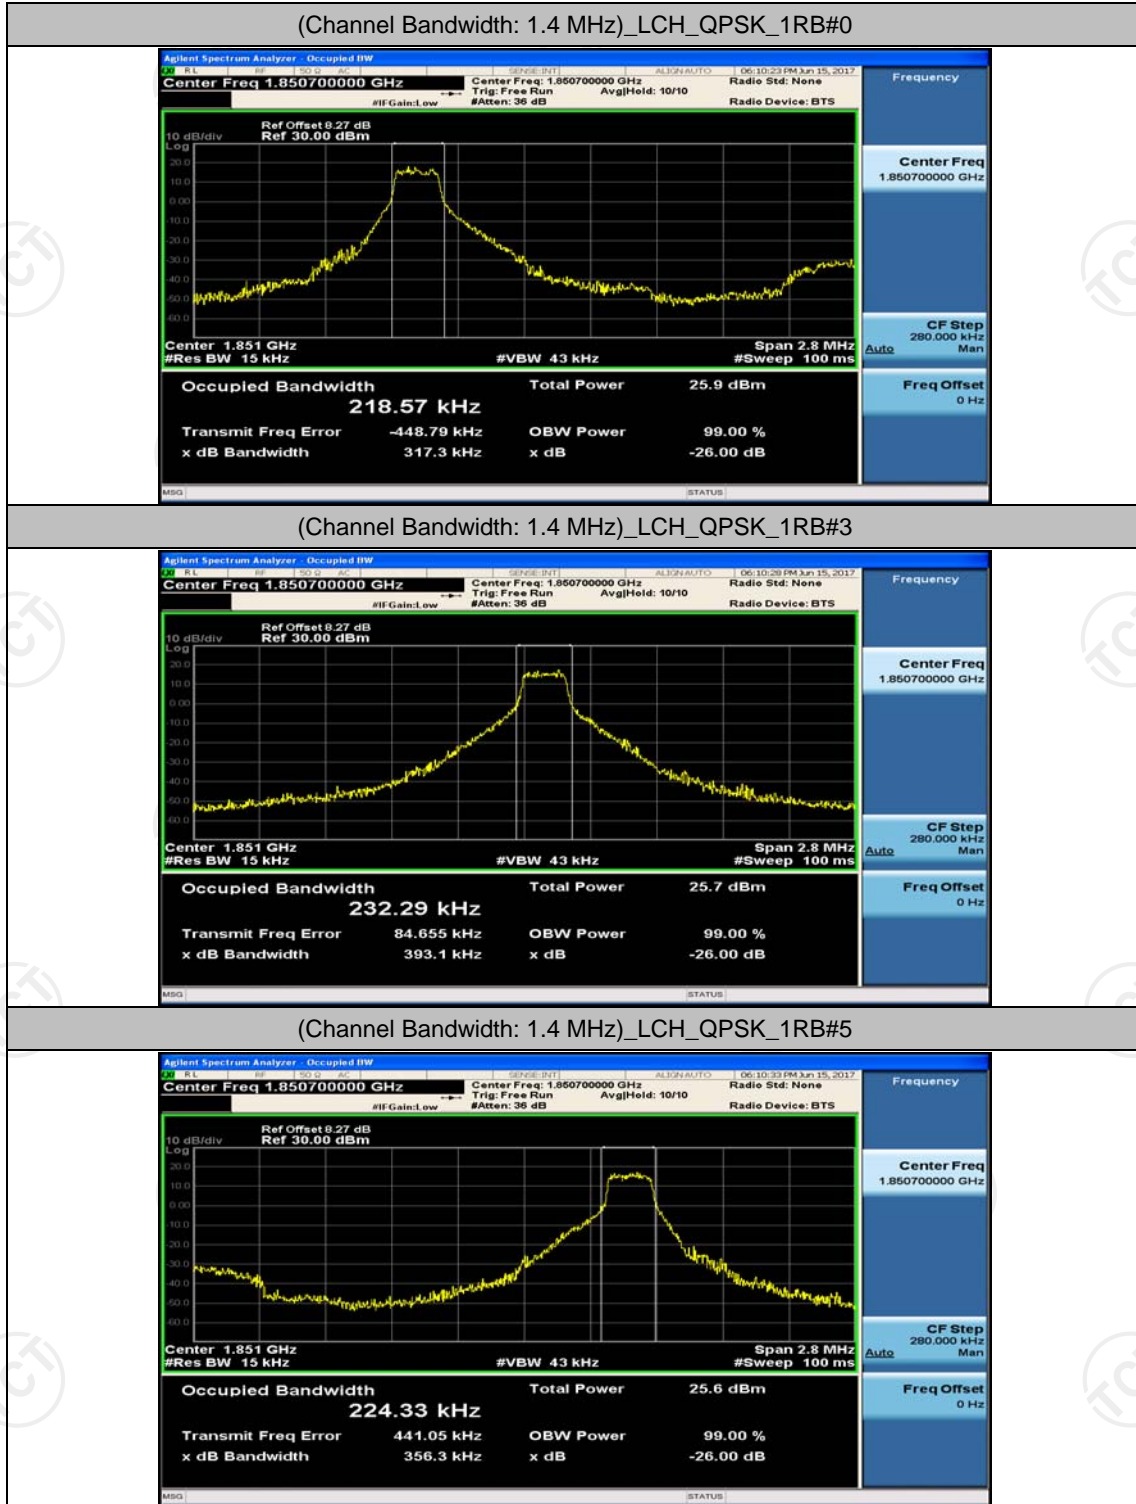

(Channel Bandwidth:20 MHz)_HCH_16QAM_50RB#0

(Channel Bandwidth:20 MHz)_HCH_16QAM_50RB#25

(Channel Bandwidth:20 MHz)_HCH_16QAM_50RB#0

(Channel Bandwidth:20 MHz)_HCH_16QAM_100RB#0

Appendix C: 26dB Bandwidth and Occupied Bandwidth

Test Graphs

Channel Bandwidth: 1.4 MHz

(Channel Bandwidth: 1.4 MHz)_LCH_QPSK_3RB#0

(Channel Bandwidth: 1.4 MHz)_LCH_QPSK_3RB#2

(Channel Bandwidth: 1.4 MHz)_LCH_QPSK_3RB#3

(Channel Bandwidth: 1.4 MHz)_LCH_QPSK_6RB#0