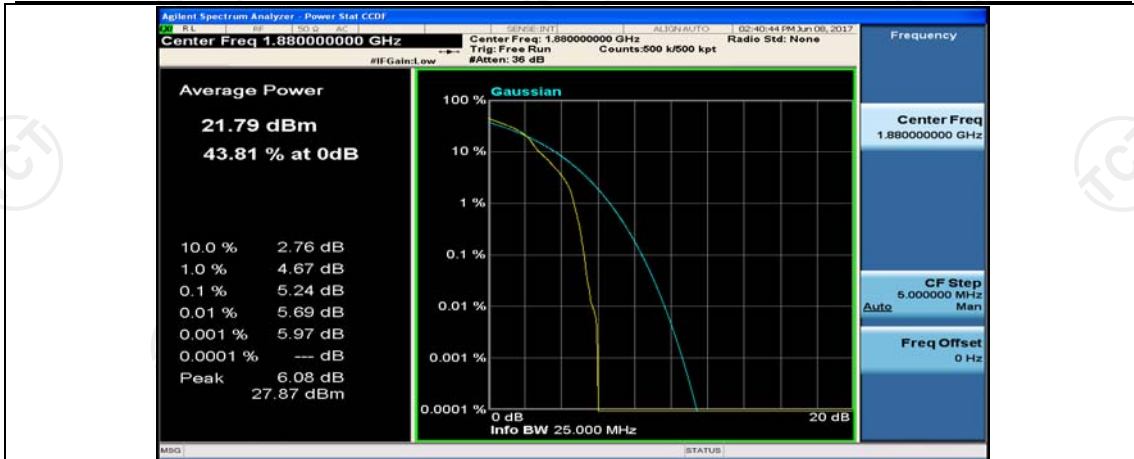

(Channel Bandwidth:20 MHz)_MCH_16QAM_1RB#99