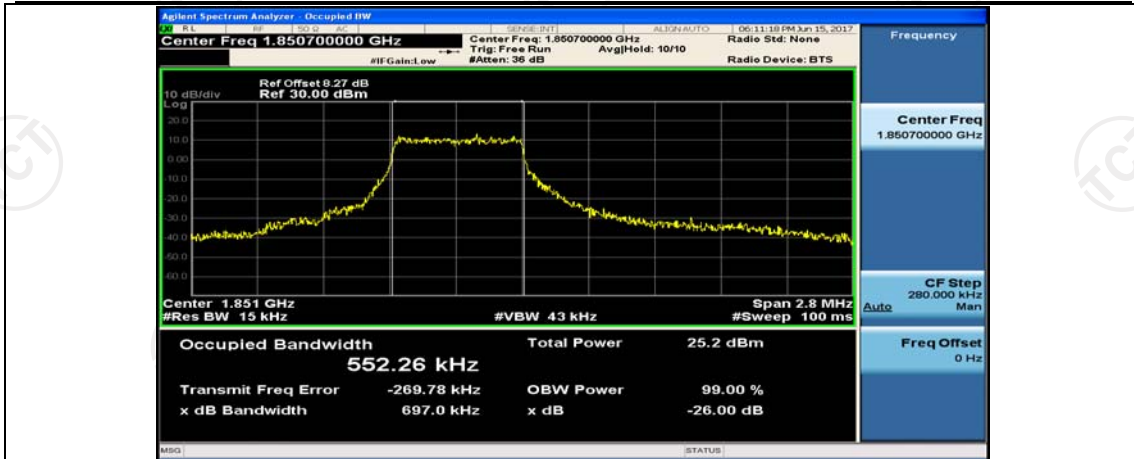

(Channel Bandwidth: 1.4 MHz)_LCH_16QAM_3RB#2