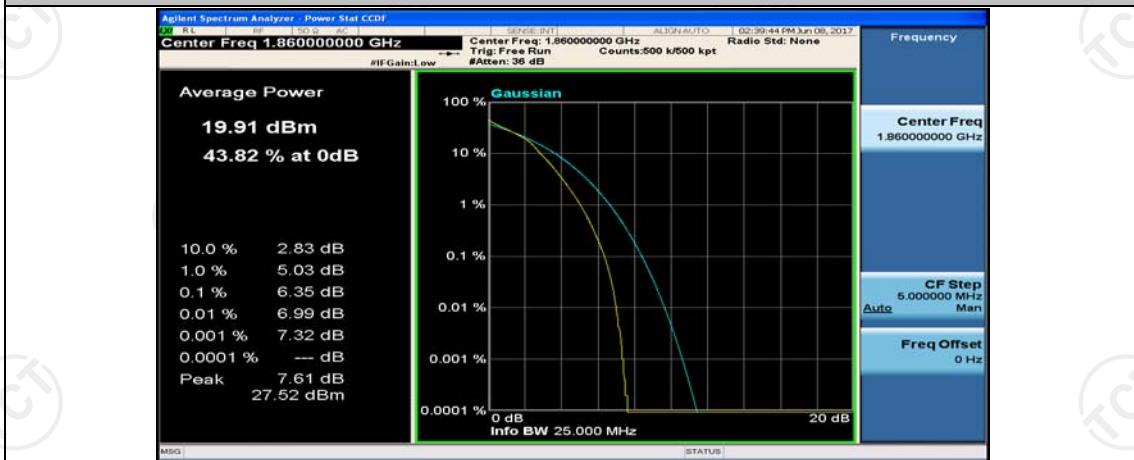

(Channel Bandwidth:20 MHz)_LCH_16QAM_50RB#25