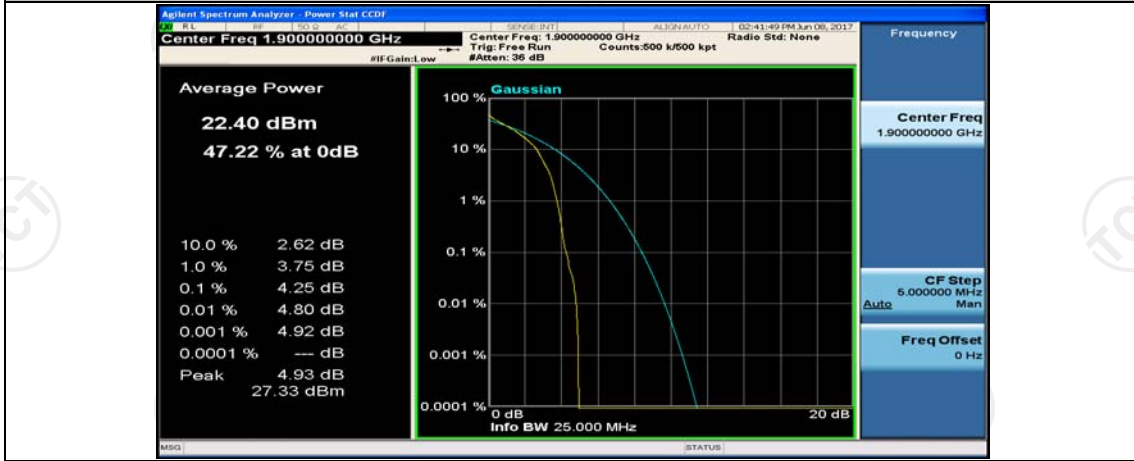

(Channel Bandwidth:20 MHz)_HCH_QPSK_1RB#0