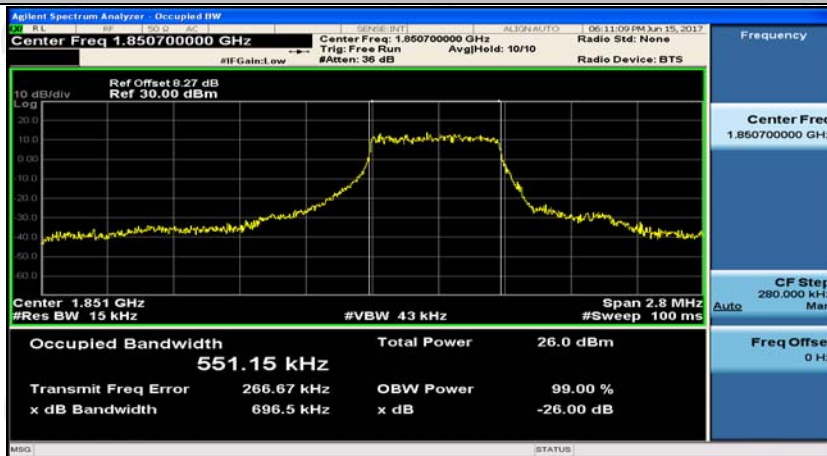

Test Graphs

Channel Bandwidth: 1.4 MHz

(Channel Bandwidth: 1.4 MHz)_LCH_QPSK_3RB#0

(Channel Bandwidth: 1.4 MHz)_LCH_QPSK_3RB#2

(Channel Bandwidth: 1.4 MHz)_LCH_QPSK_3RB#3

(Channel Bandwidth: 1.4 MHz)_LCH_QPSK_6RB#0