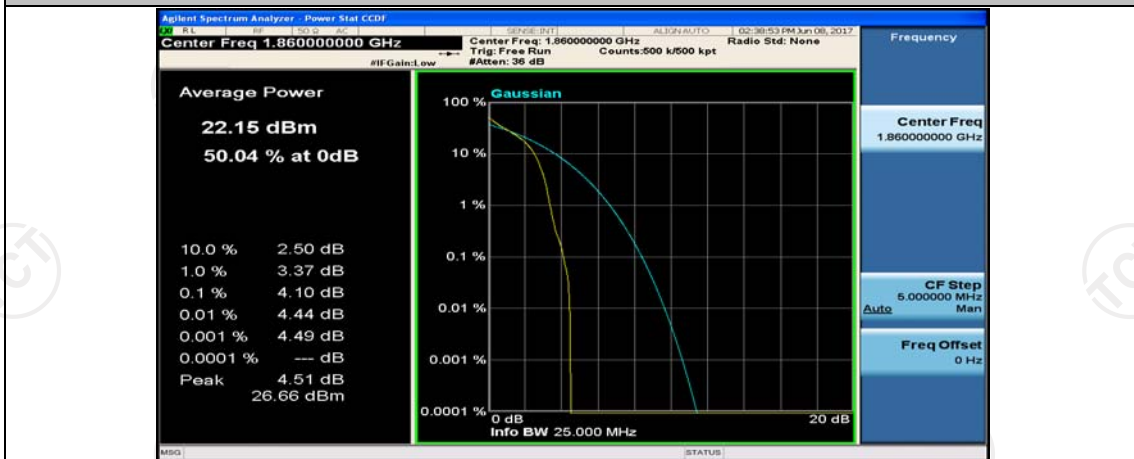

(Channel Bandwidth:15 MHz)_HCH_16QAM_37RB#38

(Channel Bandwidth:15 MHz)_HCH_16QAM_75RB#0

Channel Bandwidth: 20 MHz

(Channel Bandwidth:20 MHz)_LCH_QPSK_1RB#0

(Channel Bandwidth:20 MHz)_LCH_QPSK_1RB#49

(Channel Bandwidth:20 MHz)_LCH_QPSK_1RB#99

(Channel Bandwidth:20 MHz)_LCH_QPSK_50RB#0

(Channel Bandwidth:20 MHz)_LCH_QPSK_50RB#25

(Channel Bandwidth:20 MHz)_LCH_QPSK_50RB#50

(Channel Bandwidth:20 MHz)_LCH_QPSK_100RB#0

(Channel Bandwidth:20 MHz)_MCH_QPSK_1RB#0