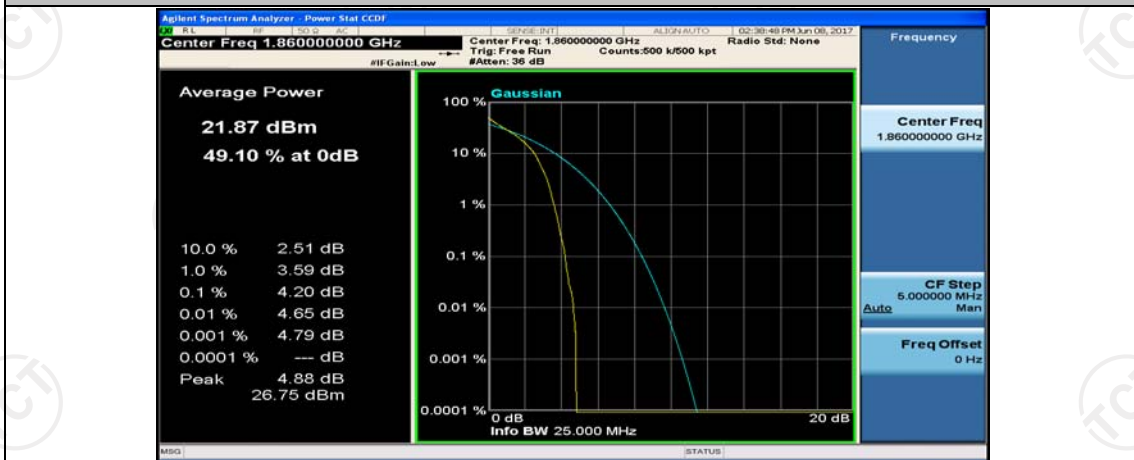

(Channel Bandwidth:15 MHz)_HCH_16QAM_37RB#38

(Channel Bandwidth:15 MHz)_HCH_16QAM_75RB#0

Channel Bandwidth: 20 MHz

(Channel Bandwidth:20 MHz)_LCH_QPSK_1RB#0

(Channel Bandwidth:20 MHz)_LCH_QPSK_1RB#49

(Channel Bandwidth:20 MHz)_LCH_QPSK_1RB#99