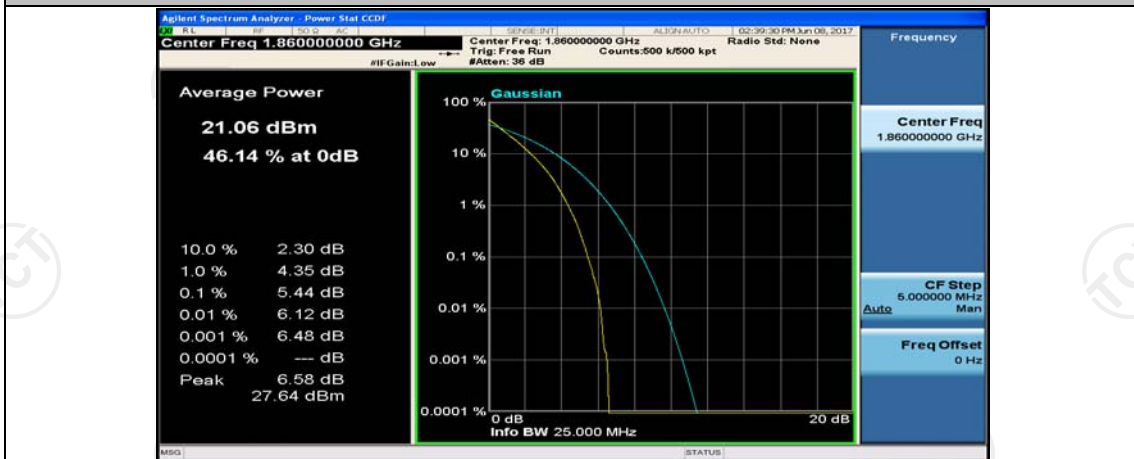

(Channel Bandwidth:20 MHz)_LCH_QPSK_50RB#50