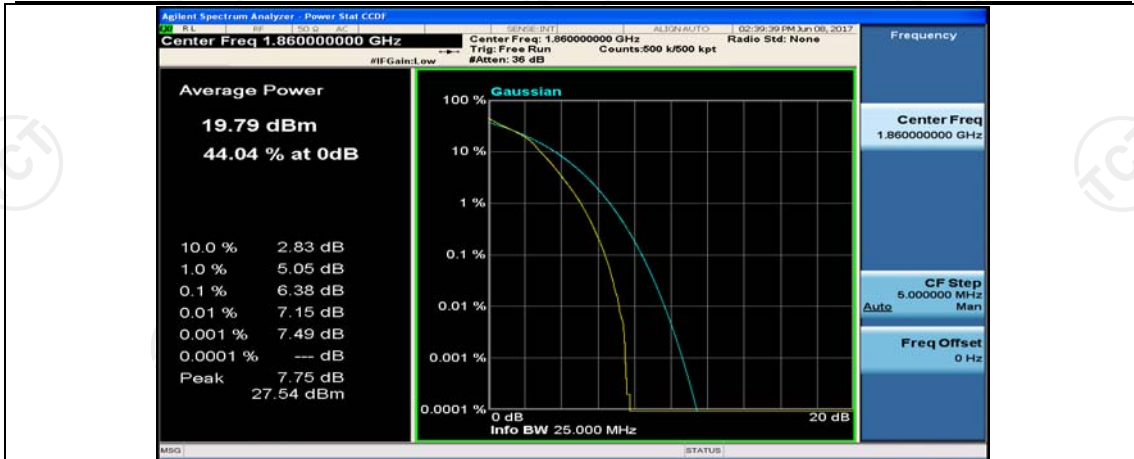

(Channel Bandwidth:20 MHz)_LCH_16QAM_50RB#0