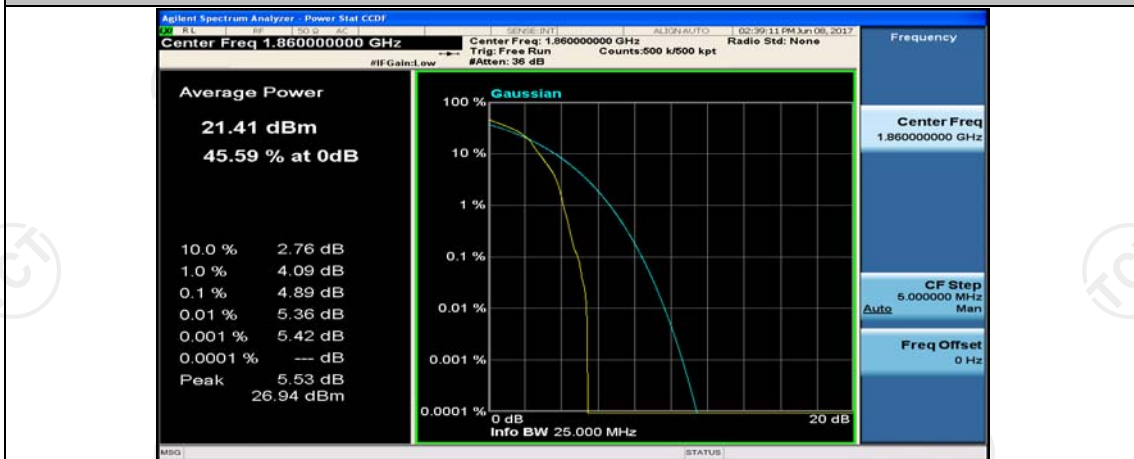

(Channel Bandwidth:20 MHz)_LCH_16QAM_1RB#99