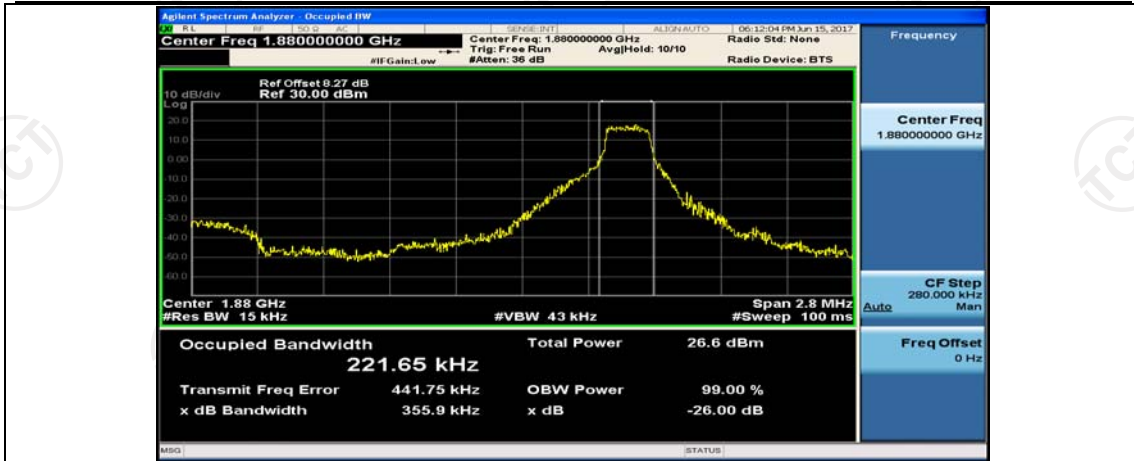

(Channel Bandwidth: 1.4 MHz)_MCH_QPSK_3RB#0