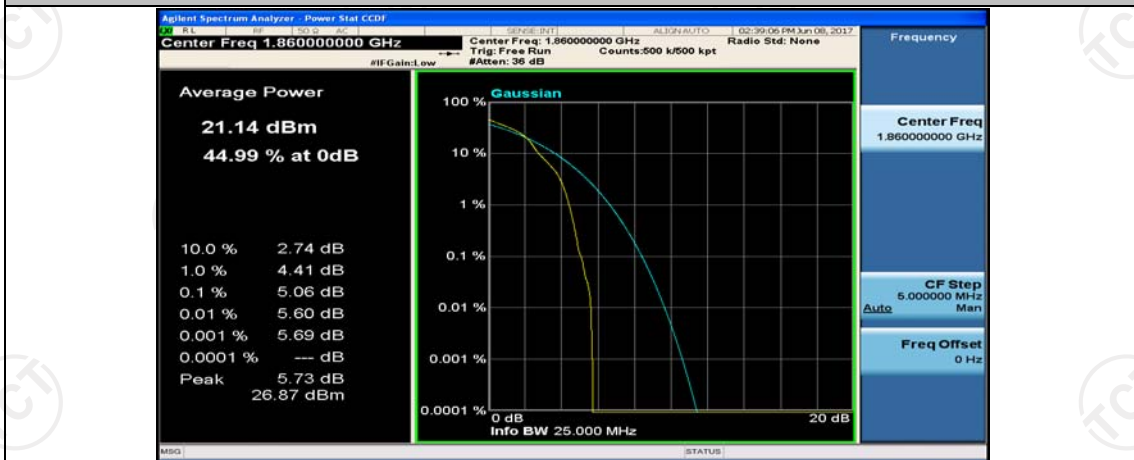

(Channel Bandwidth:20 MHz)_HCH_QPSK_50RB#25

(Channel Bandwidth:20 MHz)_HCH_QPSK_50RB#50

(Channel Bandwidth:20 MHz)_HCH_QPSK_100RB#0

(Channel Bandwidth:20 MHz)_LCH_16QAM_1RB#0

(Channel Bandwidth:20 MHz)_LCH_16QAM_1RB#49