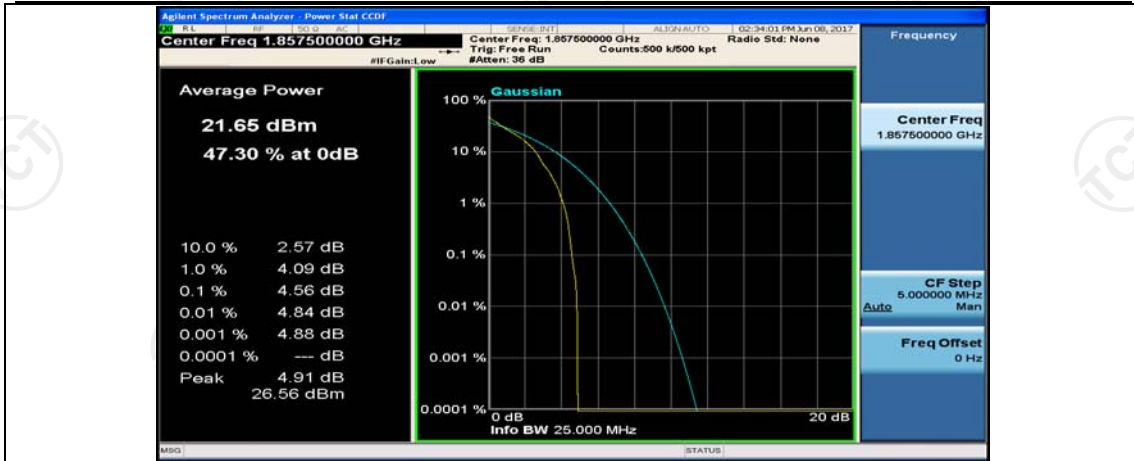

Channel Bandwidth: 10 MHz_MCH_16QAM_1RB#0

Channel Bandwidth: 10 MHz_MCH_16QAM_1RB#24

Channel Bandwidth: 10 MHz_MCH_16QAM_1RB#49

Channel Bandwidth: 15 MHz

(Channel Bandwidth:15 MHz)_LCH_QPSK_1RB#0

(Channel Bandwidth:15 MHz)_LCH_QPSK_1RB#37