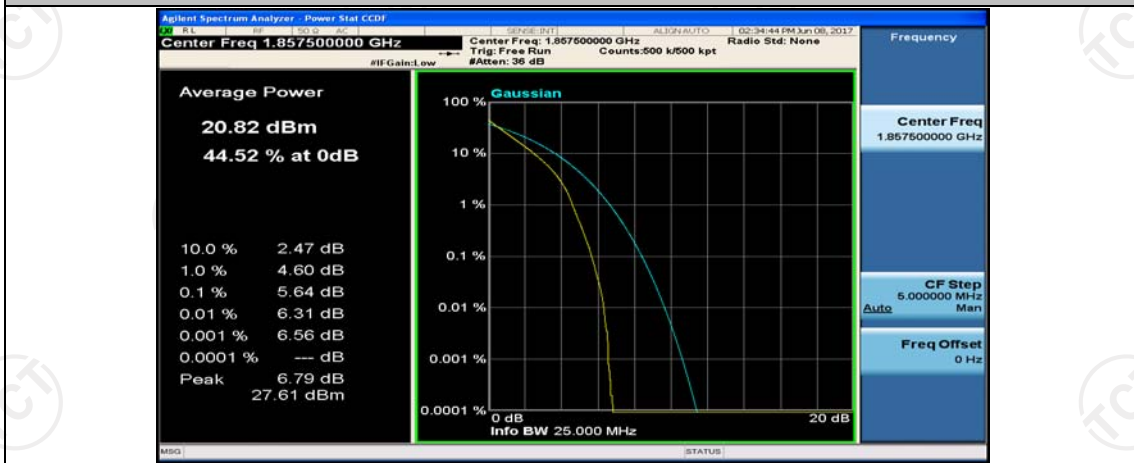

(Channel Bandwidth:15 MHz)_LCH_QPSK_37RB#38