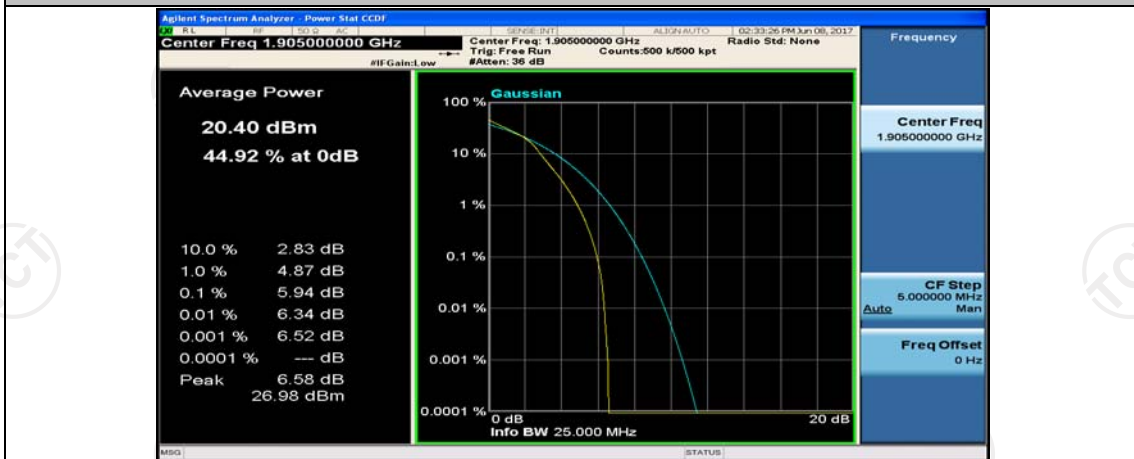

Channel Bandwidth: 10 MHz_MCH_16QAM_1RB#0

Channel Bandwidth: 10 MHz_MCH_16QAM_1RB#24

Channel Bandwidth: 10 MHz_MCH_16QAM_1RB#49

Channel Bandwidth: 15 MHz

(Channel Bandwidth:15 MHz)_LCH_QPSK_1RB#0

(Channel Bandwidth:15 MHz)_LCH_QPSK_1RB#37