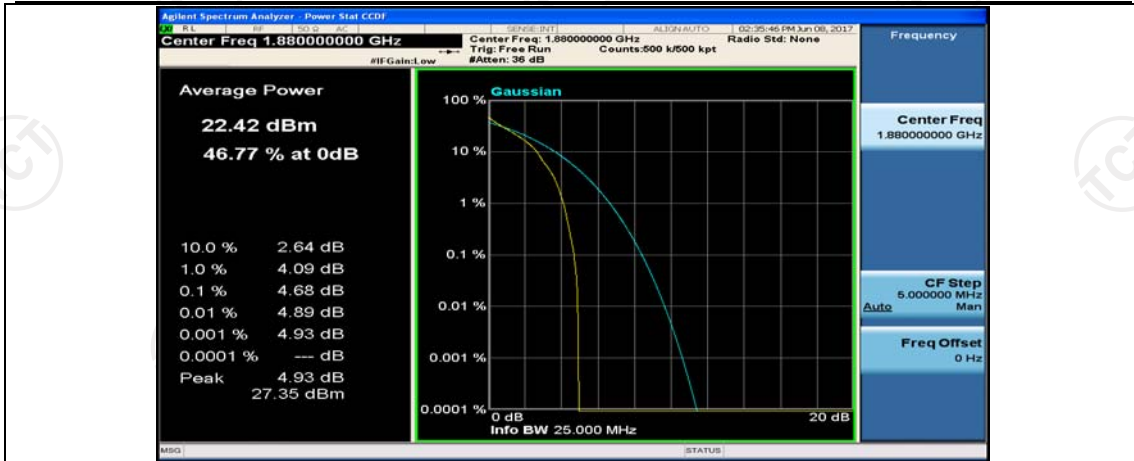

(Channel Bandwidth:15 MHz)_MCH_QPSK_37RB#0