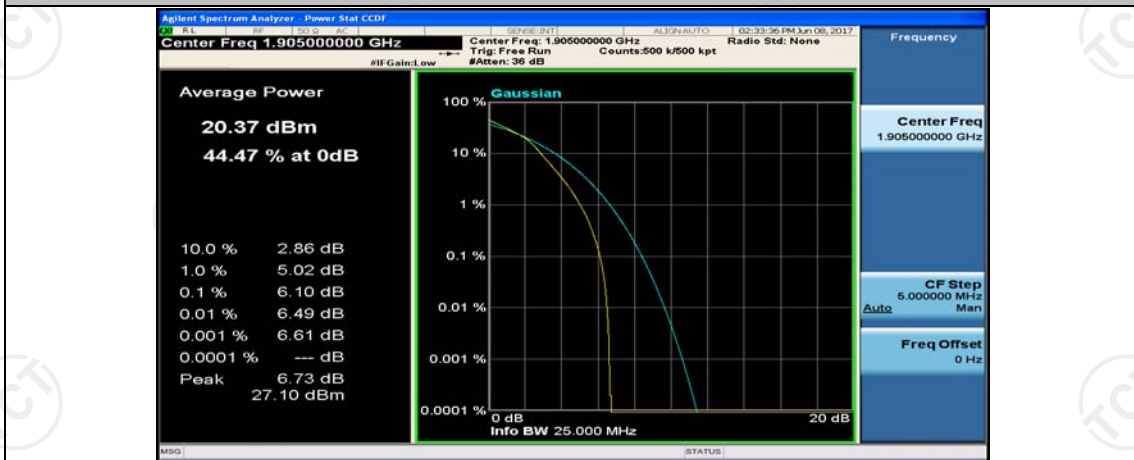

Channel Bandwidth: 10 MHz_MCH_16QAM_1RB#0

Channel Bandwidth: 10 MHz_MCH_16QAM_1RB#24

Channel Bandwidth: 10 MHz_MCH_16QAM_1RB#49

Channel Bandwidth: 15 MHz

(Channel Bandwidth:15 MHz)_LCH_QPSK_1RB#0

(Channel Bandwidth:15 MHz)_LCH_QPSK_1RB#37