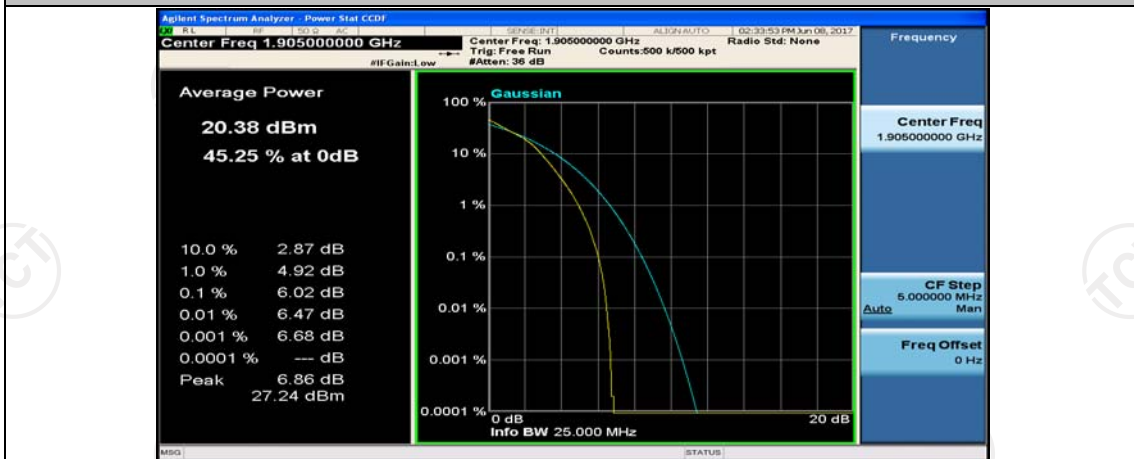

Channel Bandwidth: 10 MHz_MCH_16QAM_1RB#0

Channel Bandwidth: 10 MHz_MCH_16QAM_1RB#24

Channel Bandwidth: 10 MHz_MCH_16QAM_1RB#49

Channel Bandwidth: 15 MHz

(Channel Bandwidth:15 MHz)_LCH_QPSK_1RB#0

(Channel Bandwidth:15 MHz)_LCH_QPSK_1RB#37