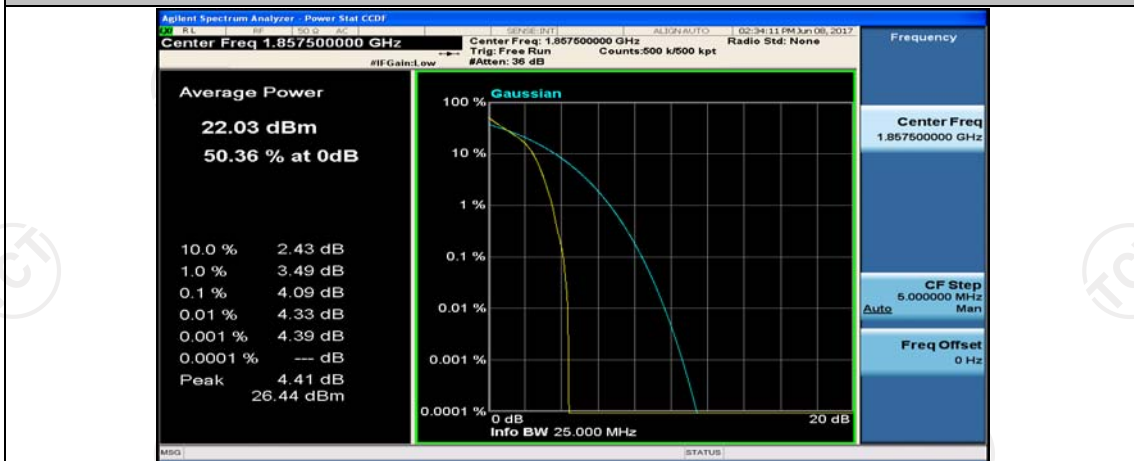

(Channel Bandwidth:15 MHz)_LCH_QPSK_37RB#0