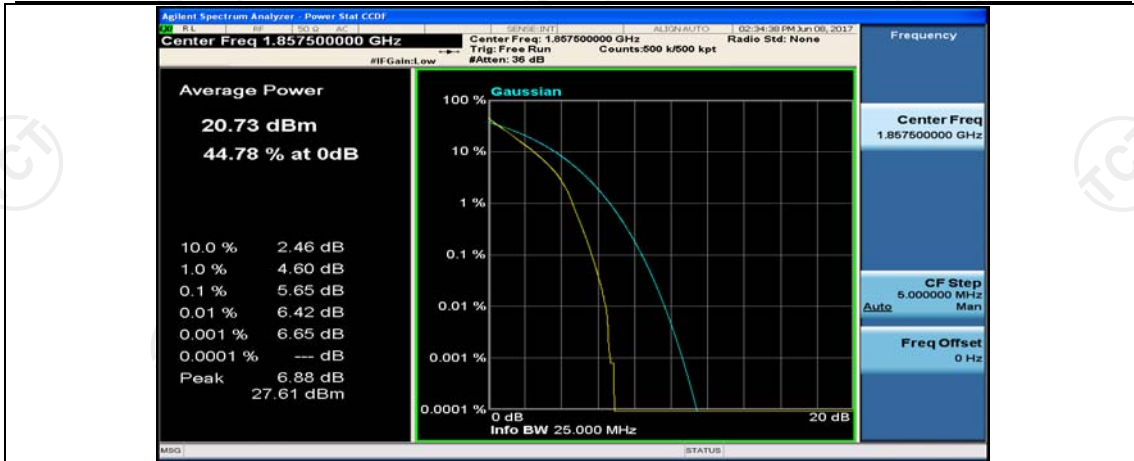

(Channel Bandwidth:15 MHz)_LCH_QPSK_37RB#18