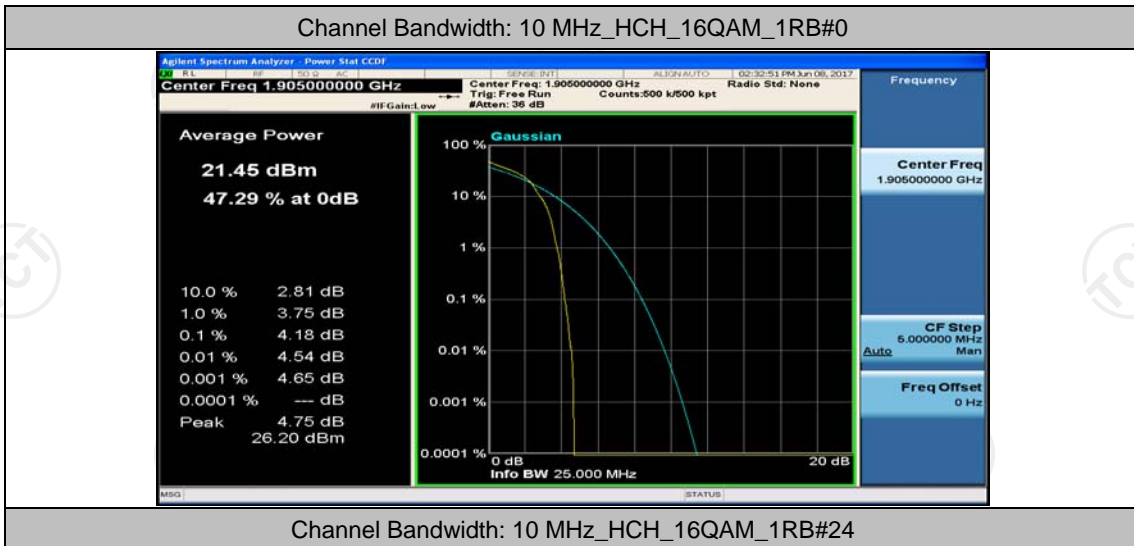

Channel Bandwidth: 10 MHz_MCH_16QAM_1RB#0

Channel Bandwidth: 10 MHz_MCH_16QAM_1RB#24

Channel Bandwidth: 10 MHz_MCH_16QAM_1RB#49

Channel Bandwidth: 15 MHz

(Channel Bandwidth:15 MHz)_LCH_QPSK_1RB#0

(Channel Bandwidth:15 MHz)_LCH_QPSK_1RB#37