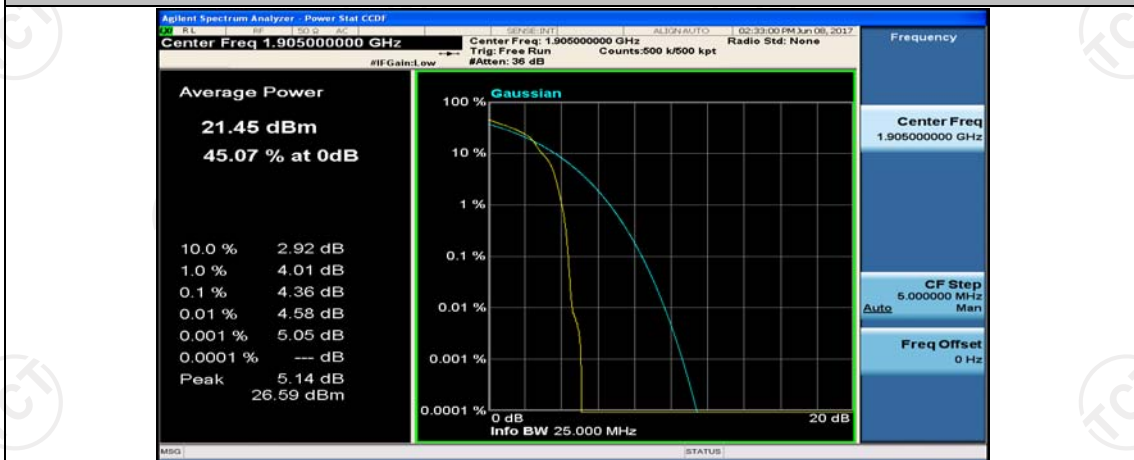

Channel Bandwidth: 10 MHz_MCH_16QAM_1RB#0

Channel Bandwidth: 10 MHz_MCH_16QAM_1RB#24

Channel Bandwidth: 10 MHz_MCH_16QAM_1RB#49

Channel Bandwidth: 15 MHz

(Channel Bandwidth:15 MHz)_LCH_QPSK_1RB#0

(Channel Bandwidth:15 MHz)_LCH_QPSK_1RB#37