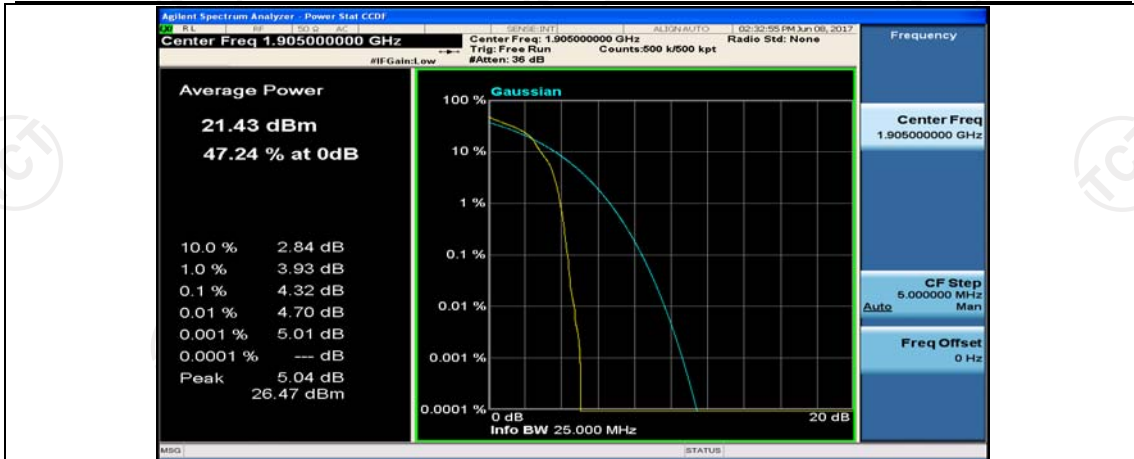

Channel Bandwidth: 10 MHz_MCH_16QAM_1RB#0

Channel Bandwidth: 10 MHz_MCH_16QAM_1RB#24

Channel Bandwidth: 10 MHz_MCH_16QAM_1RB#49

Channel Bandwidth: 15 MHz

(Channel Bandwidth:15 MHz)_LCH_QPSK_1RB#0

(Channel Bandwidth:15 MHz)_LCH_QPSK_1RB#37