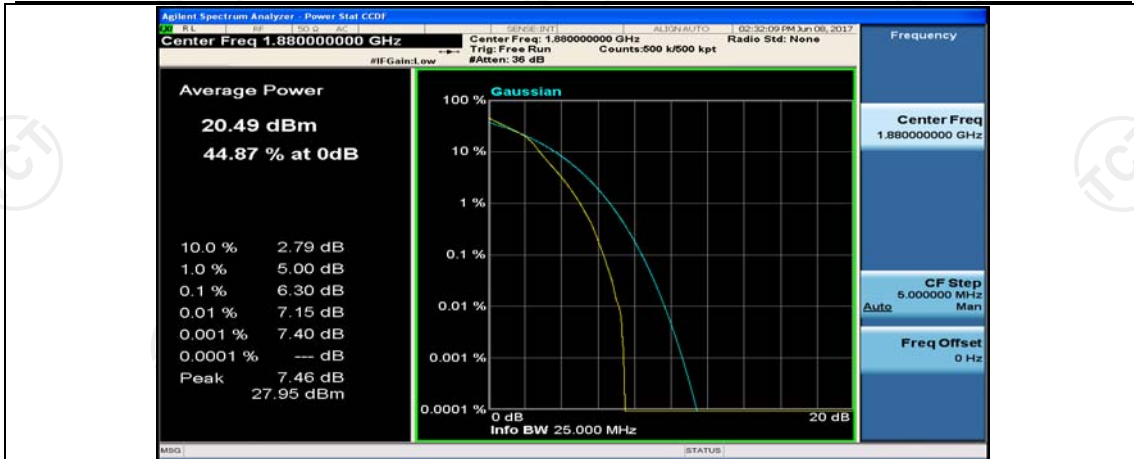

Channel Bandwidth: 10 MHz_MCH_16QAM_1RB#0

Channel Bandwidth: 10 MHz_MCH_16QAM_1RB#24

Channel Bandwidth: 10 MHz_MCH_16QAM_1RB#49

Channel Bandwidth: 15 MHz

(Channel Bandwidth:15 MHz)_LCH_QPSK_1RB#0

(Channel Bandwidth:15 MHz)_LCH_QPSK_1RB#37