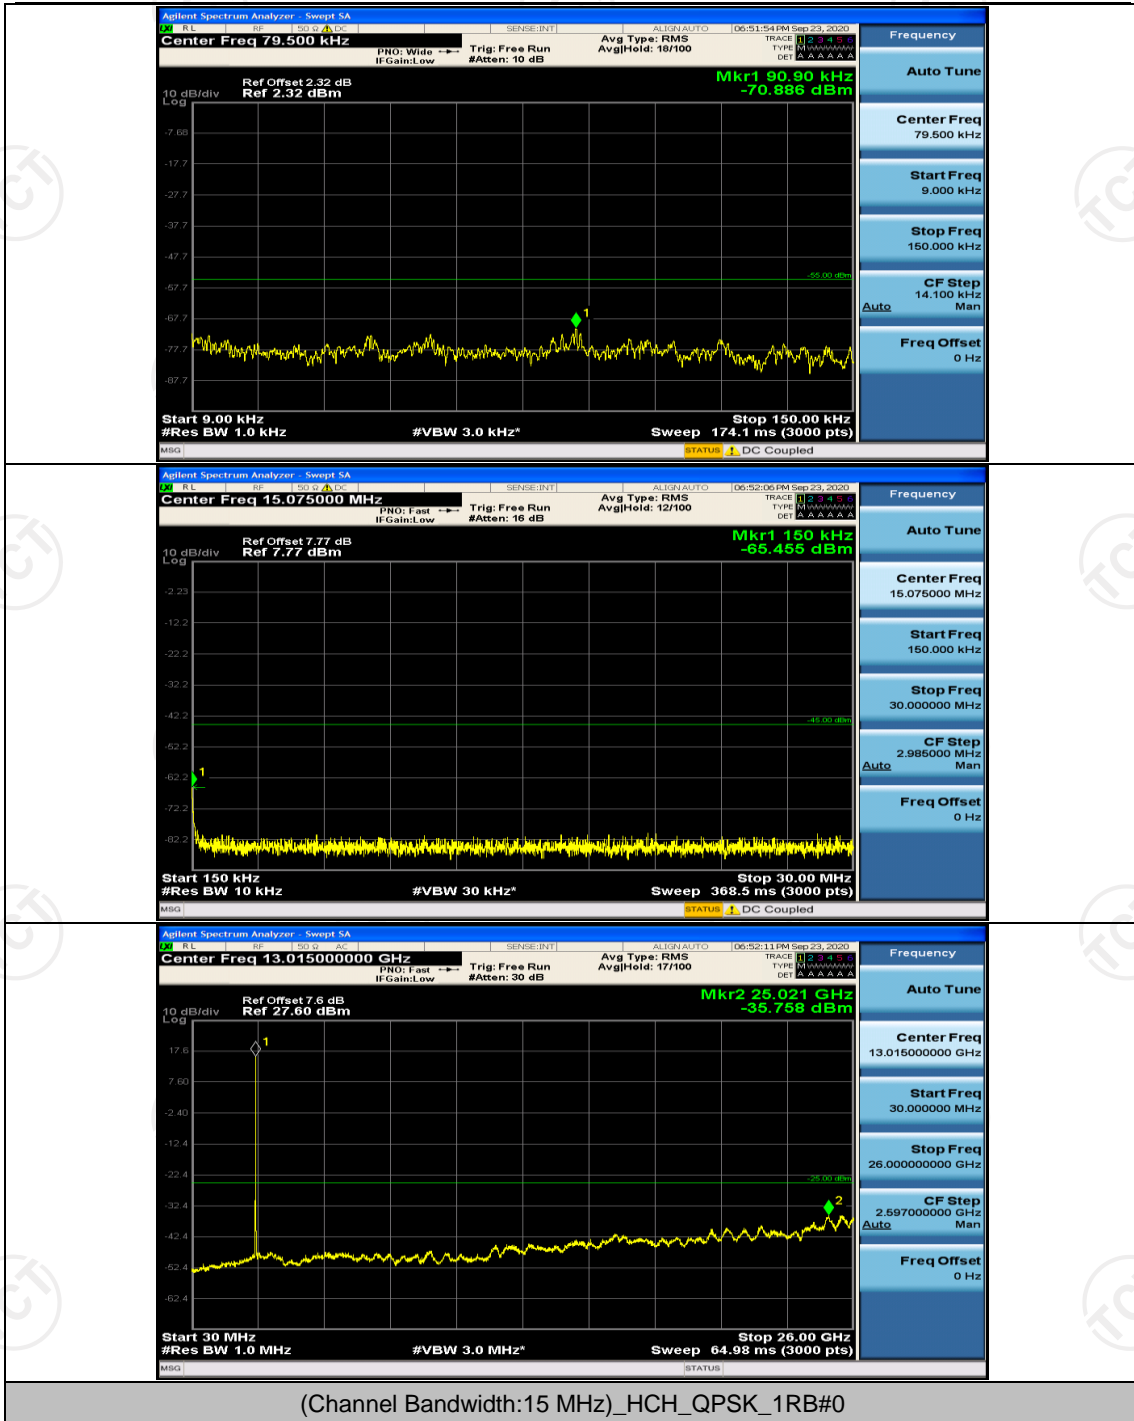

## Channel Bandwidth: 15 MHz

## Channel Bandwidth: 20 MHz