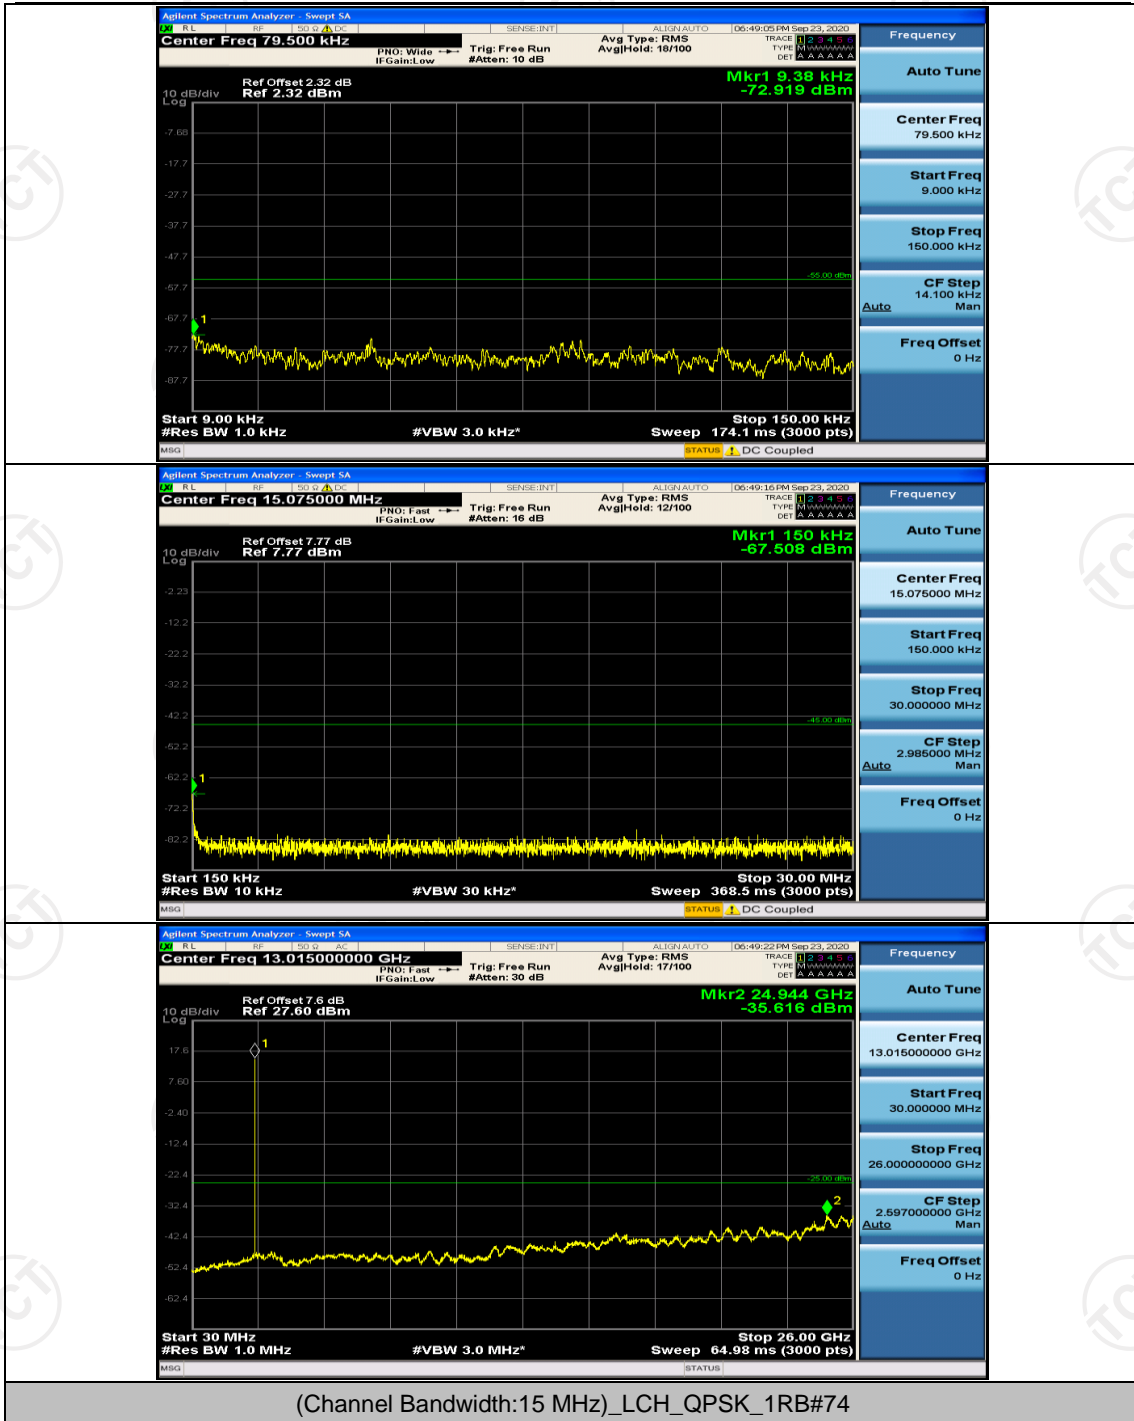

## Channel Bandwidth: 15 MHz

## Channel Bandwidth: 20 MHz