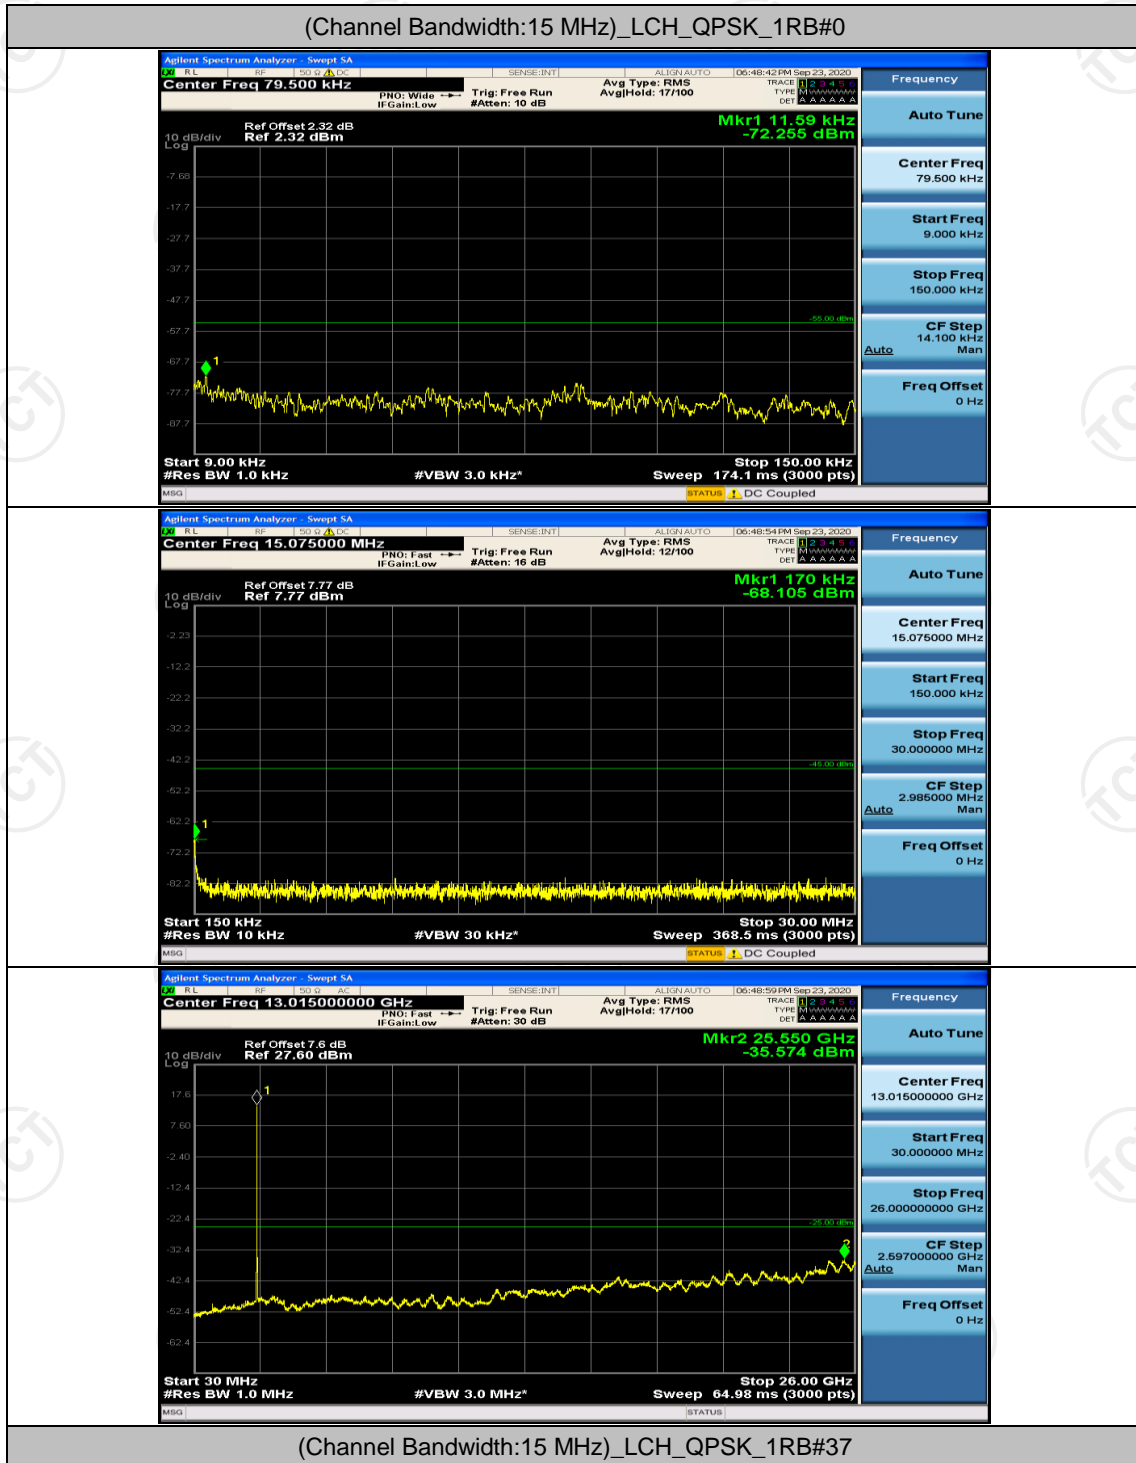

## Channel Bandwidth: 15 MHz

## Channel Bandwidth: 20 MHz