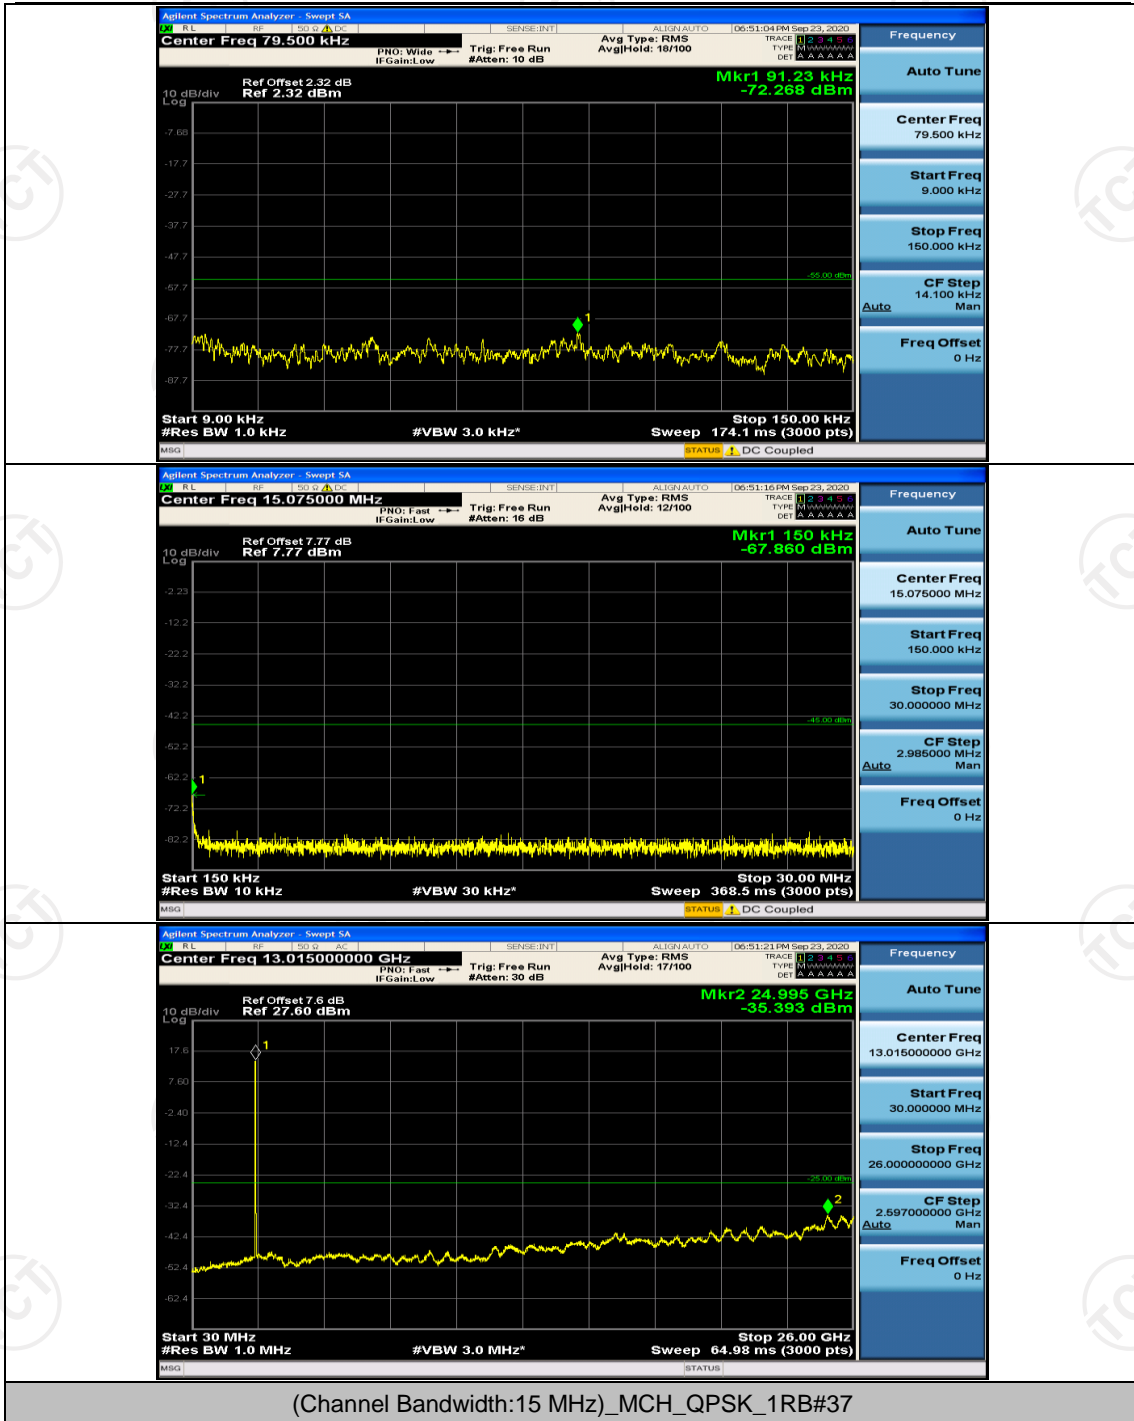

## Channel Bandwidth: 15 MHz

## Channel Bandwidth: 20 MHz