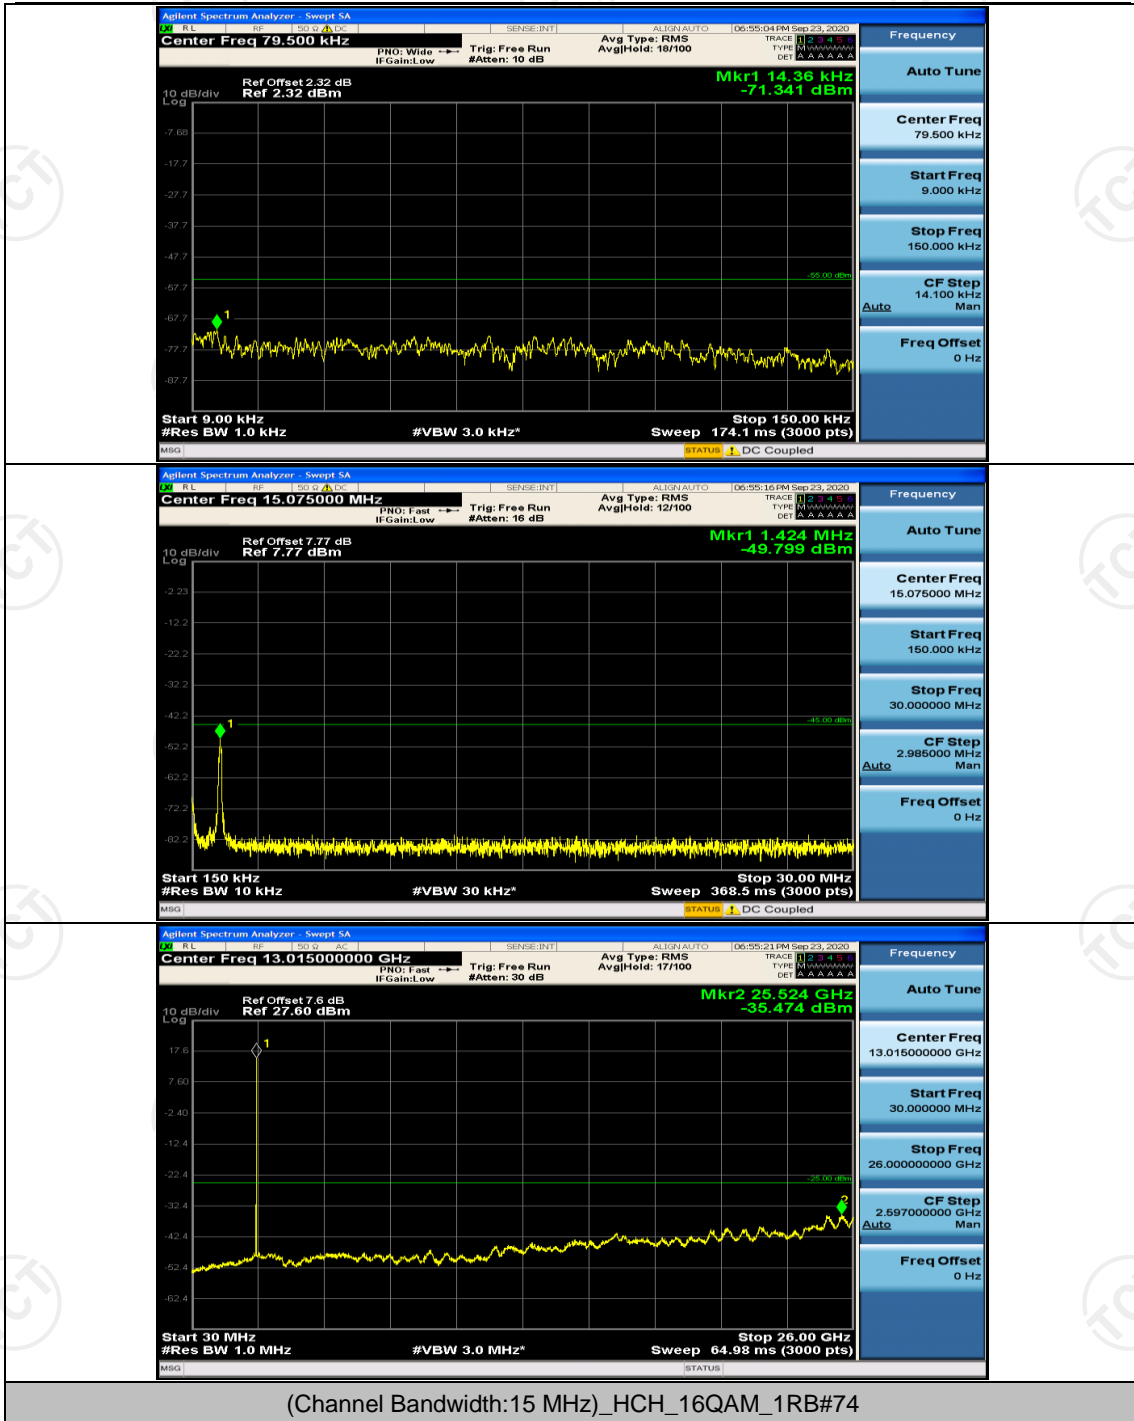

## Channel Bandwidth: 15 MHz

## Channel Bandwidth: 20 MHz