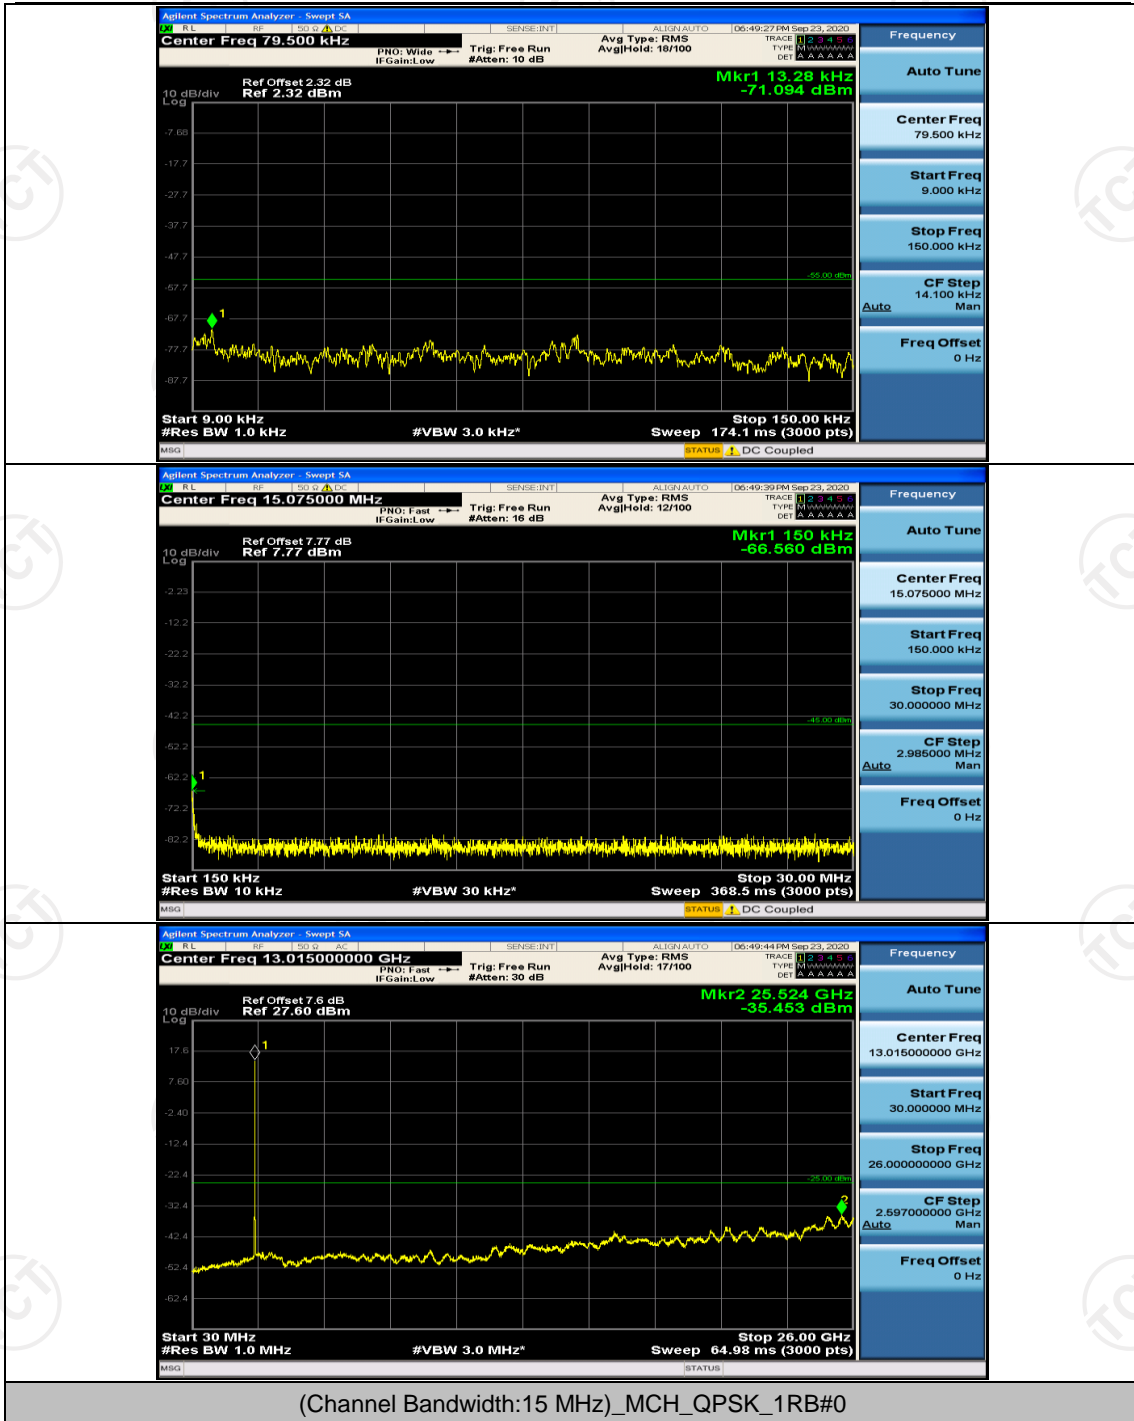

## Channel Bandwidth: 15 MHz

## Channel Bandwidth: 20 MHz