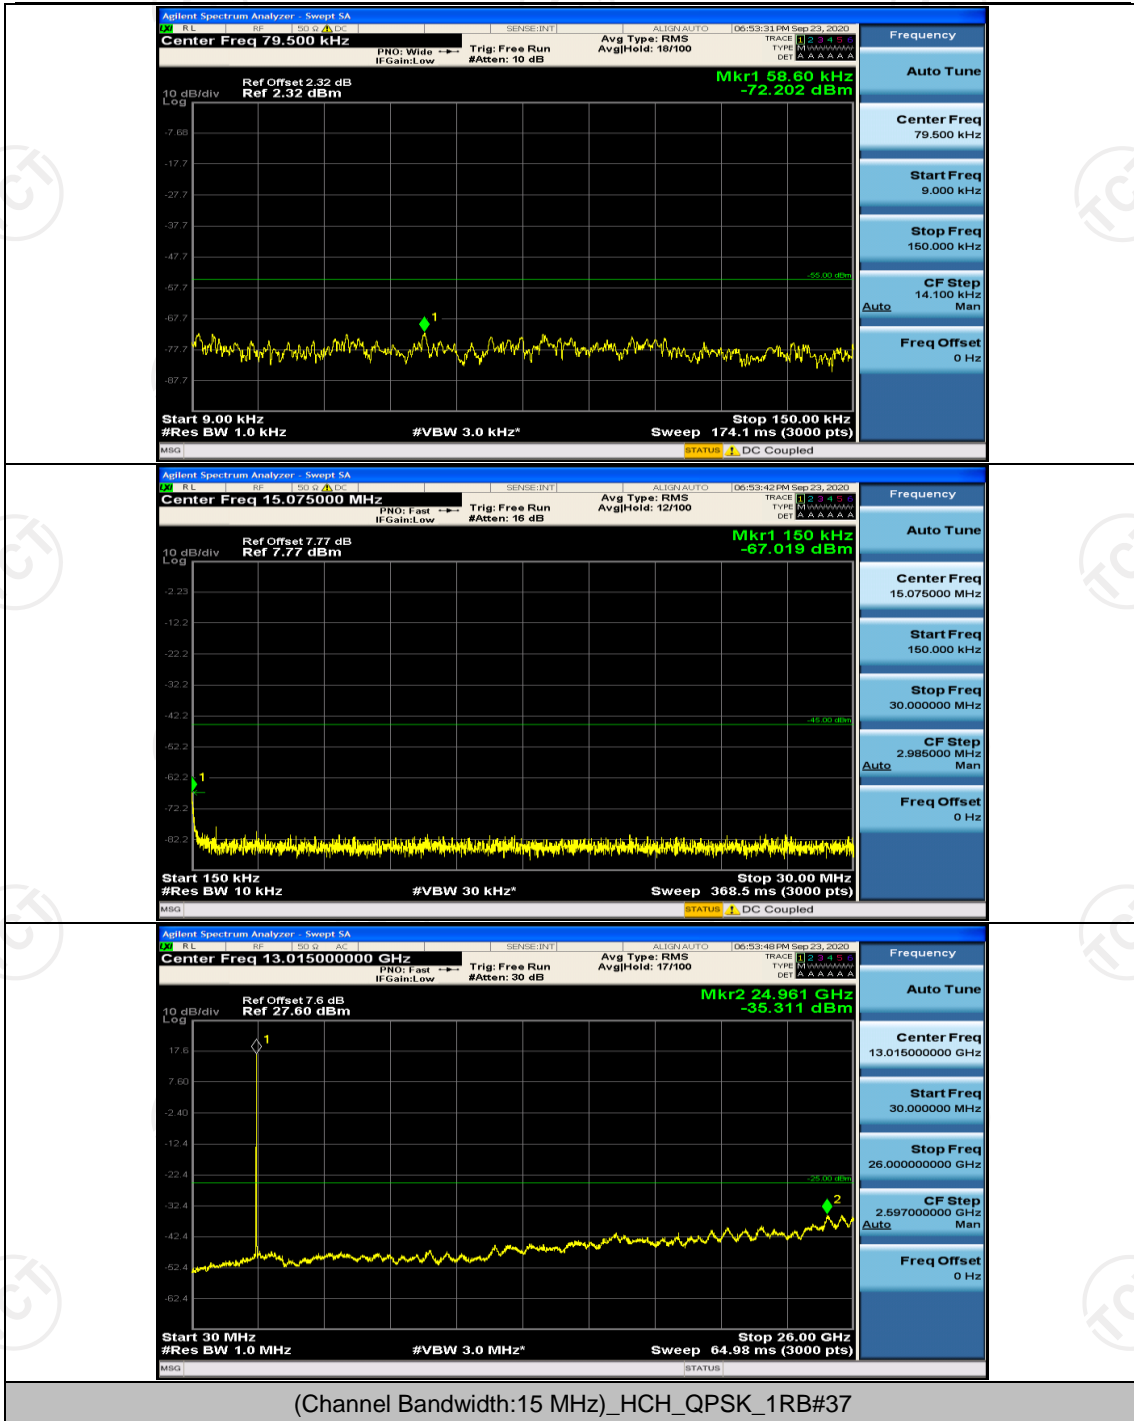

## Channel Bandwidth: 15 MHz

## Channel Bandwidth: 20 MHz