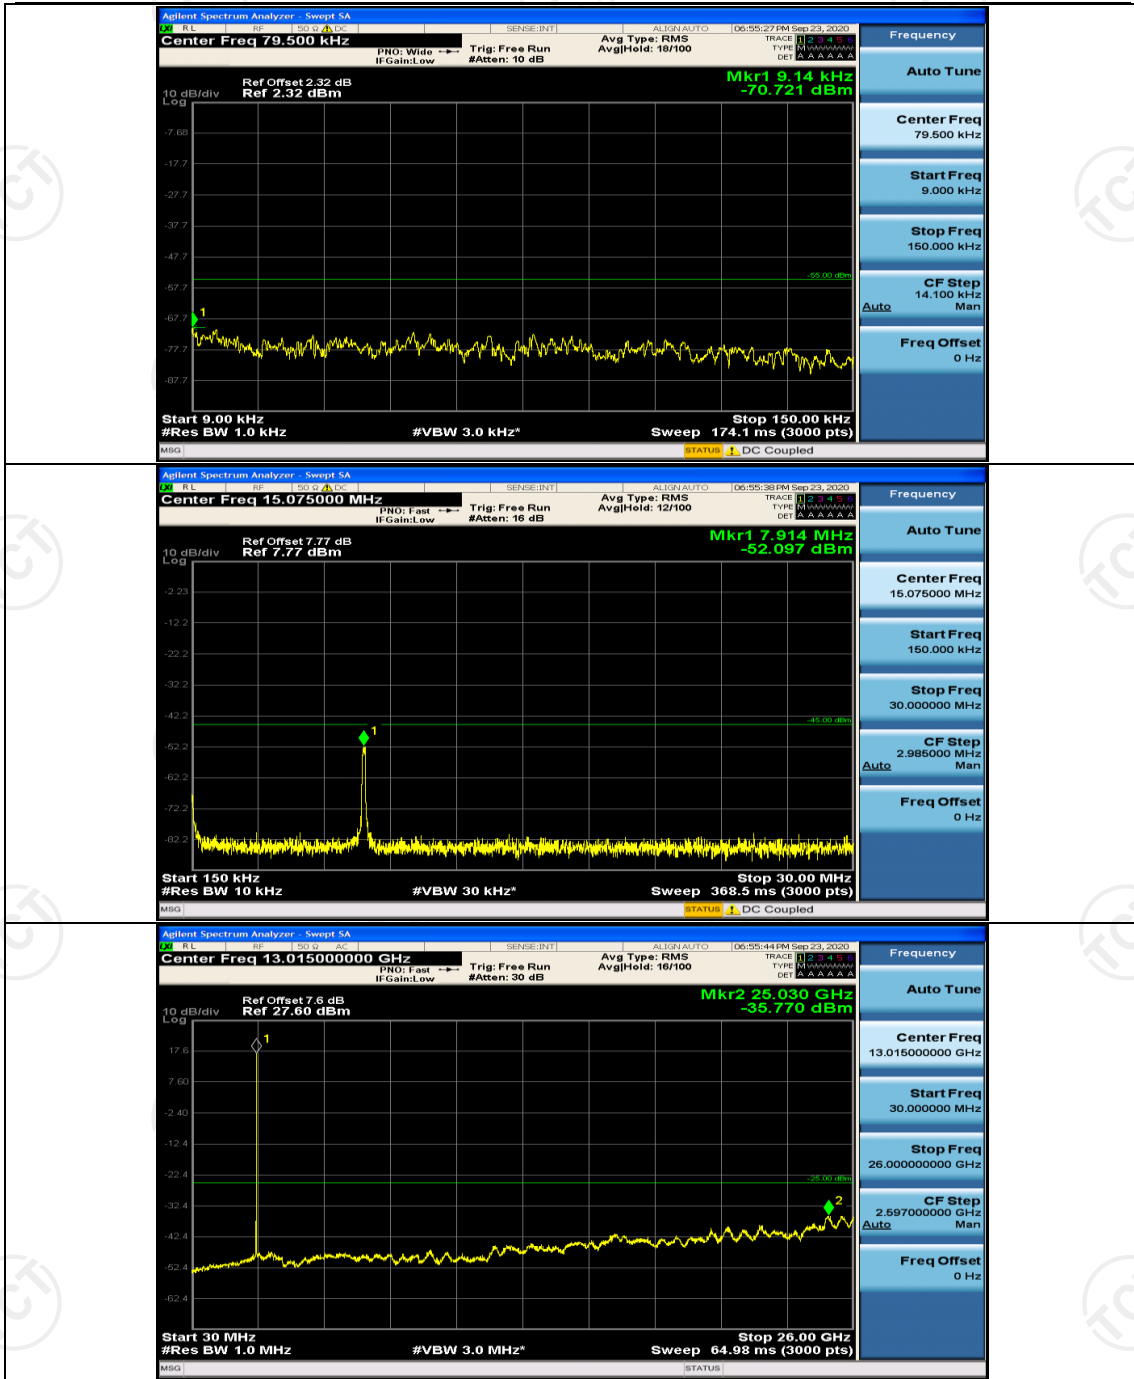

## Channel Bandwidth: 15 MHz

## Channel Bandwidth: 20 MHz