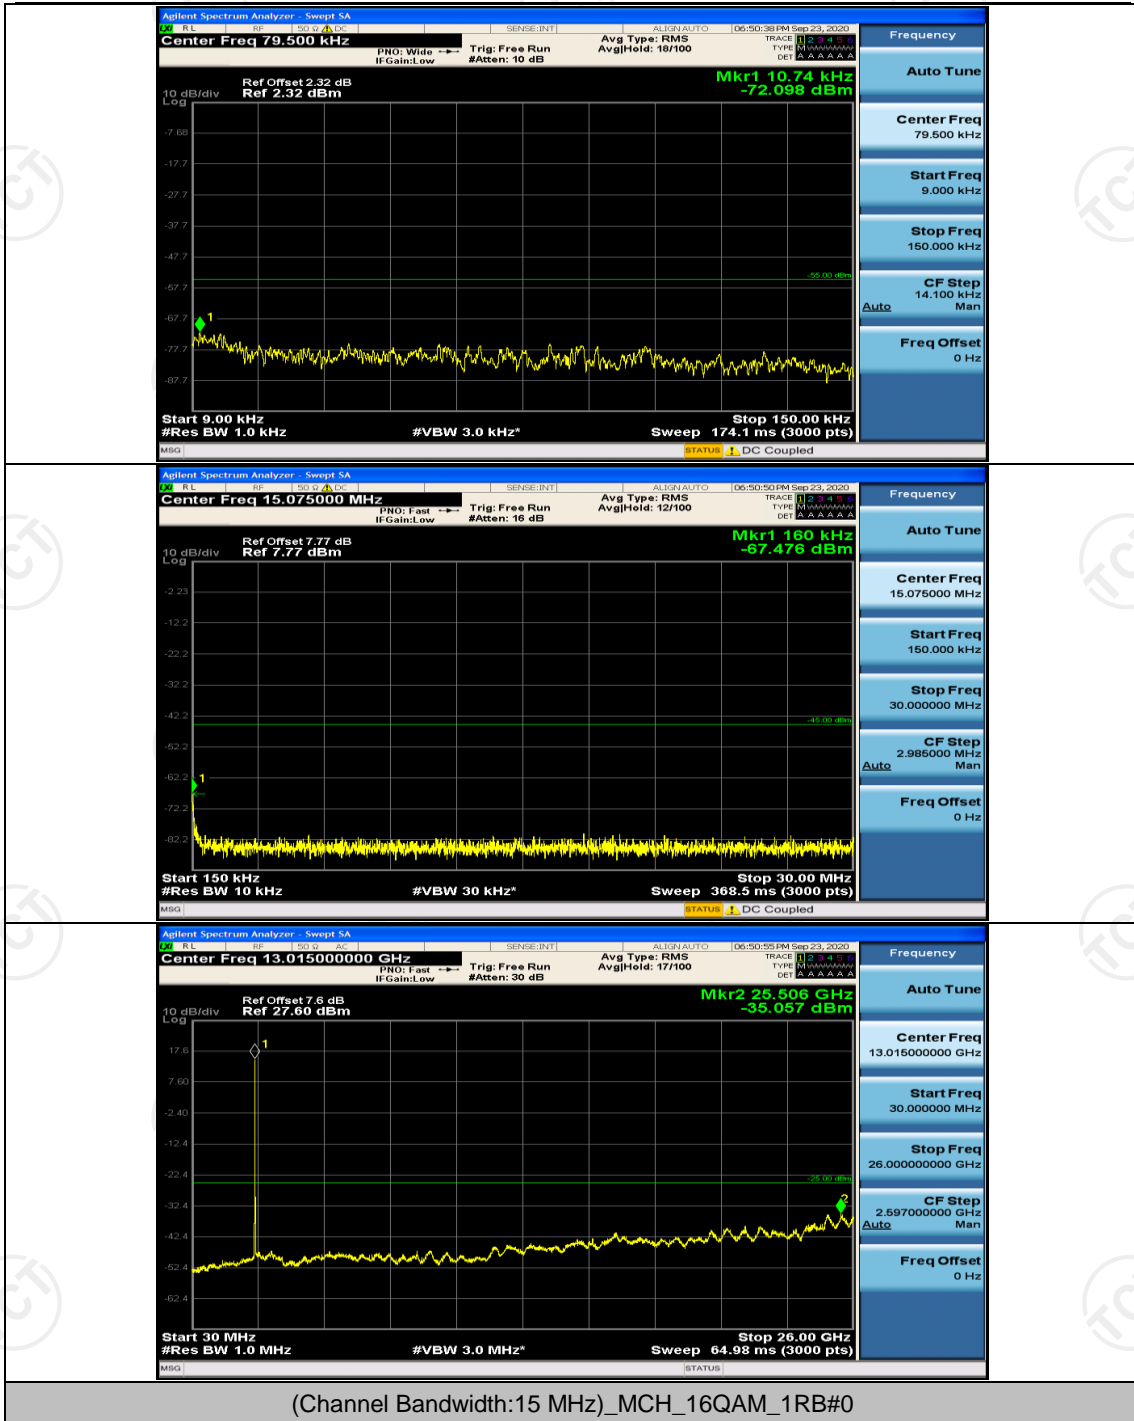

## Channel Bandwidth: 15 MHz

## Channel Bandwidth: 20 MHz