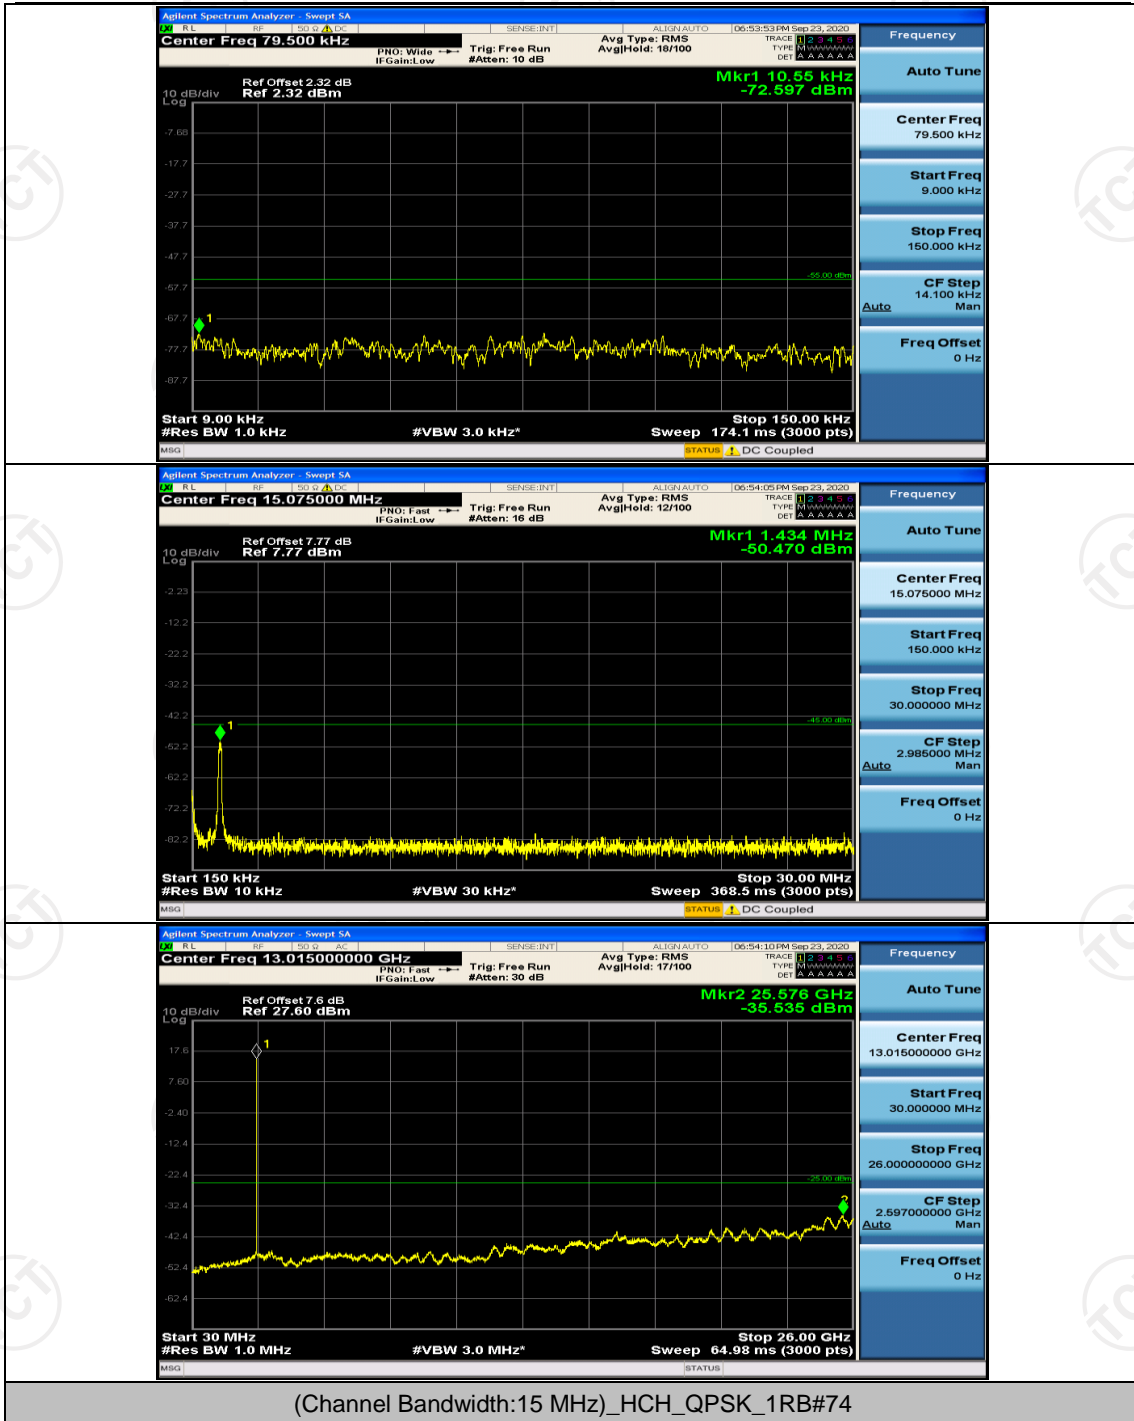

## Channel Bandwidth: 15 MHz

## Channel Bandwidth: 20 MHz