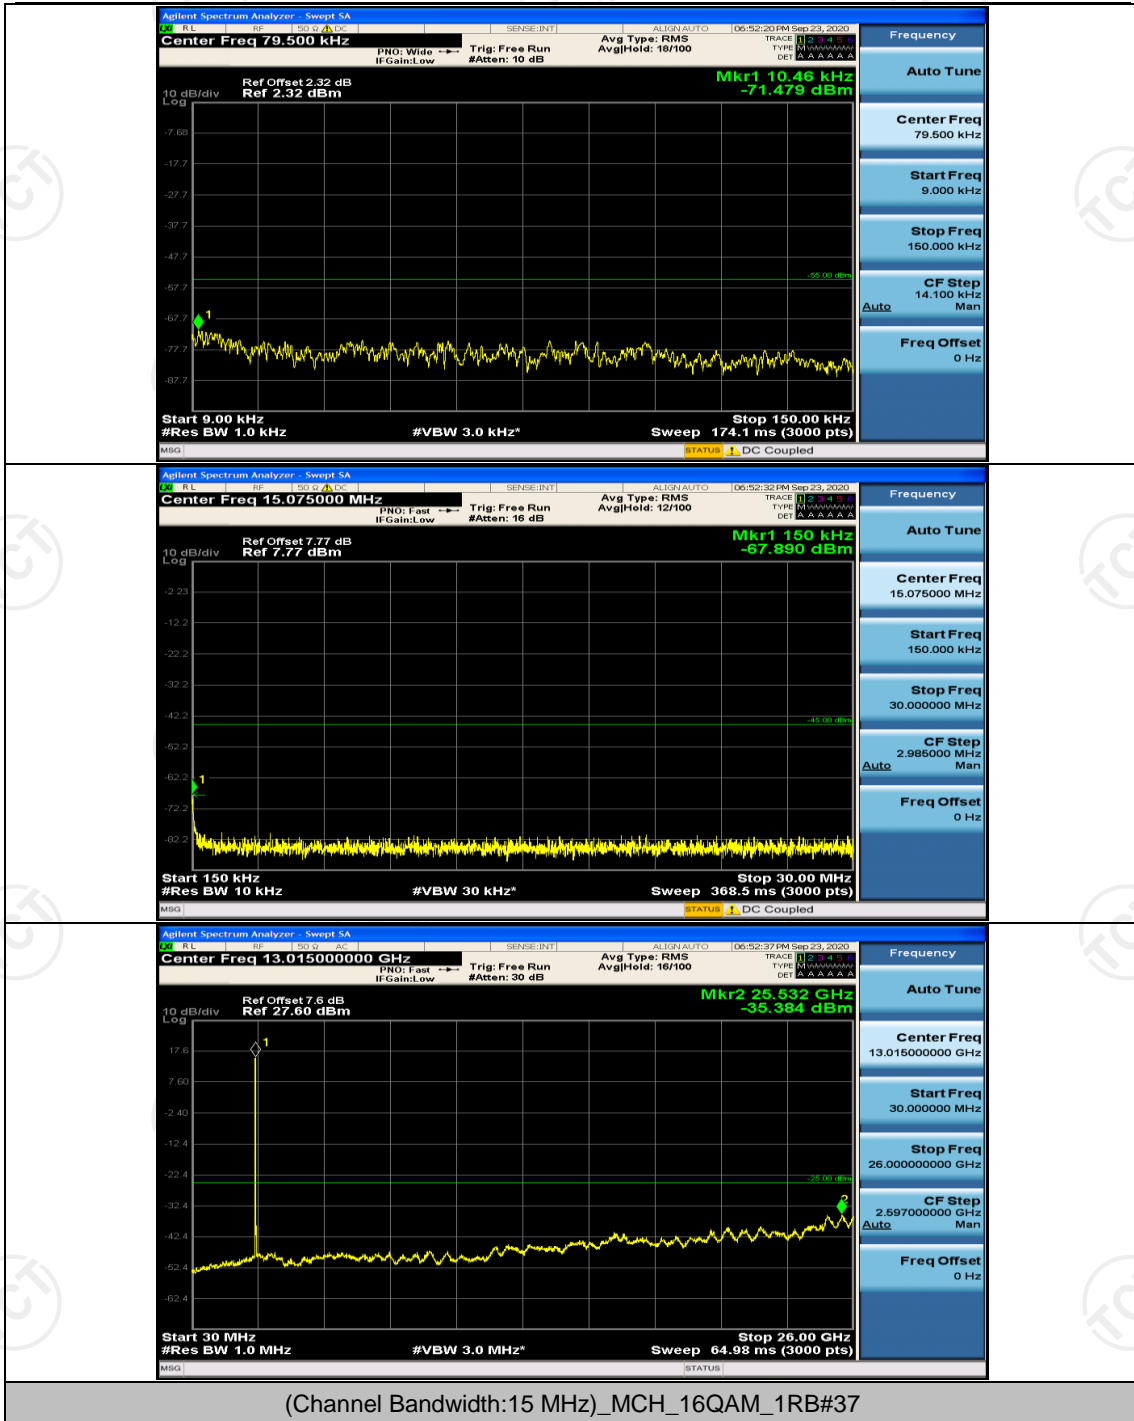

## Channel Bandwidth: 15 MHz

## Channel Bandwidth: 20 MHz