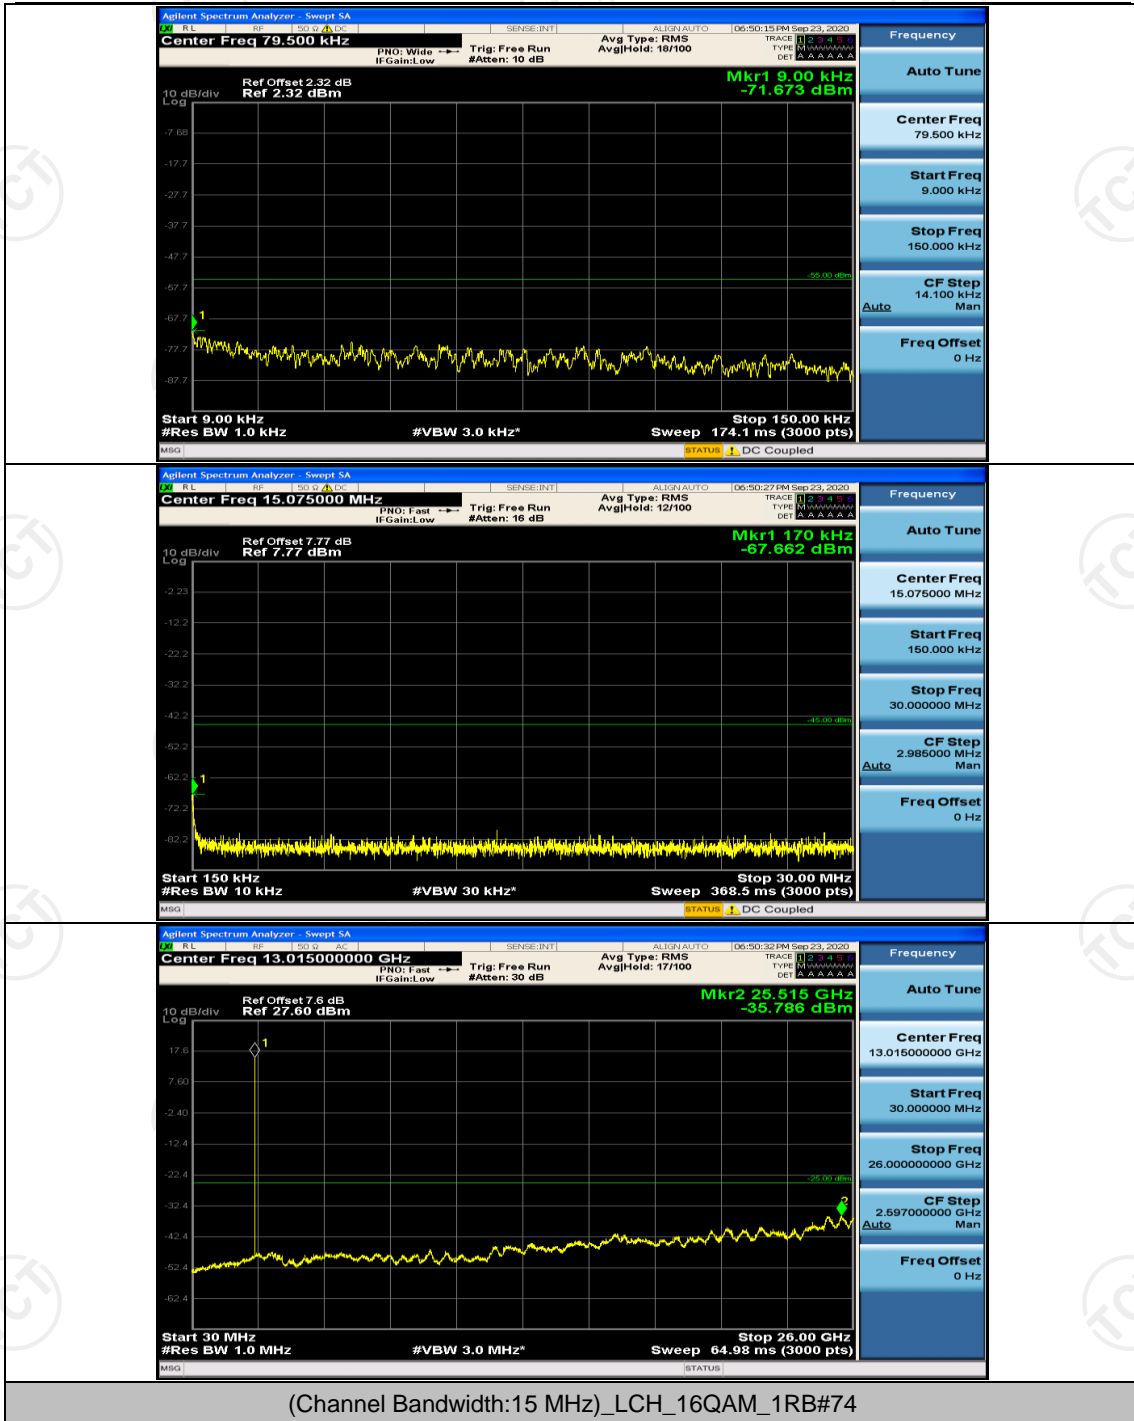

## Channel Bandwidth: 15 MHz

## Channel Bandwidth: 20 MHz