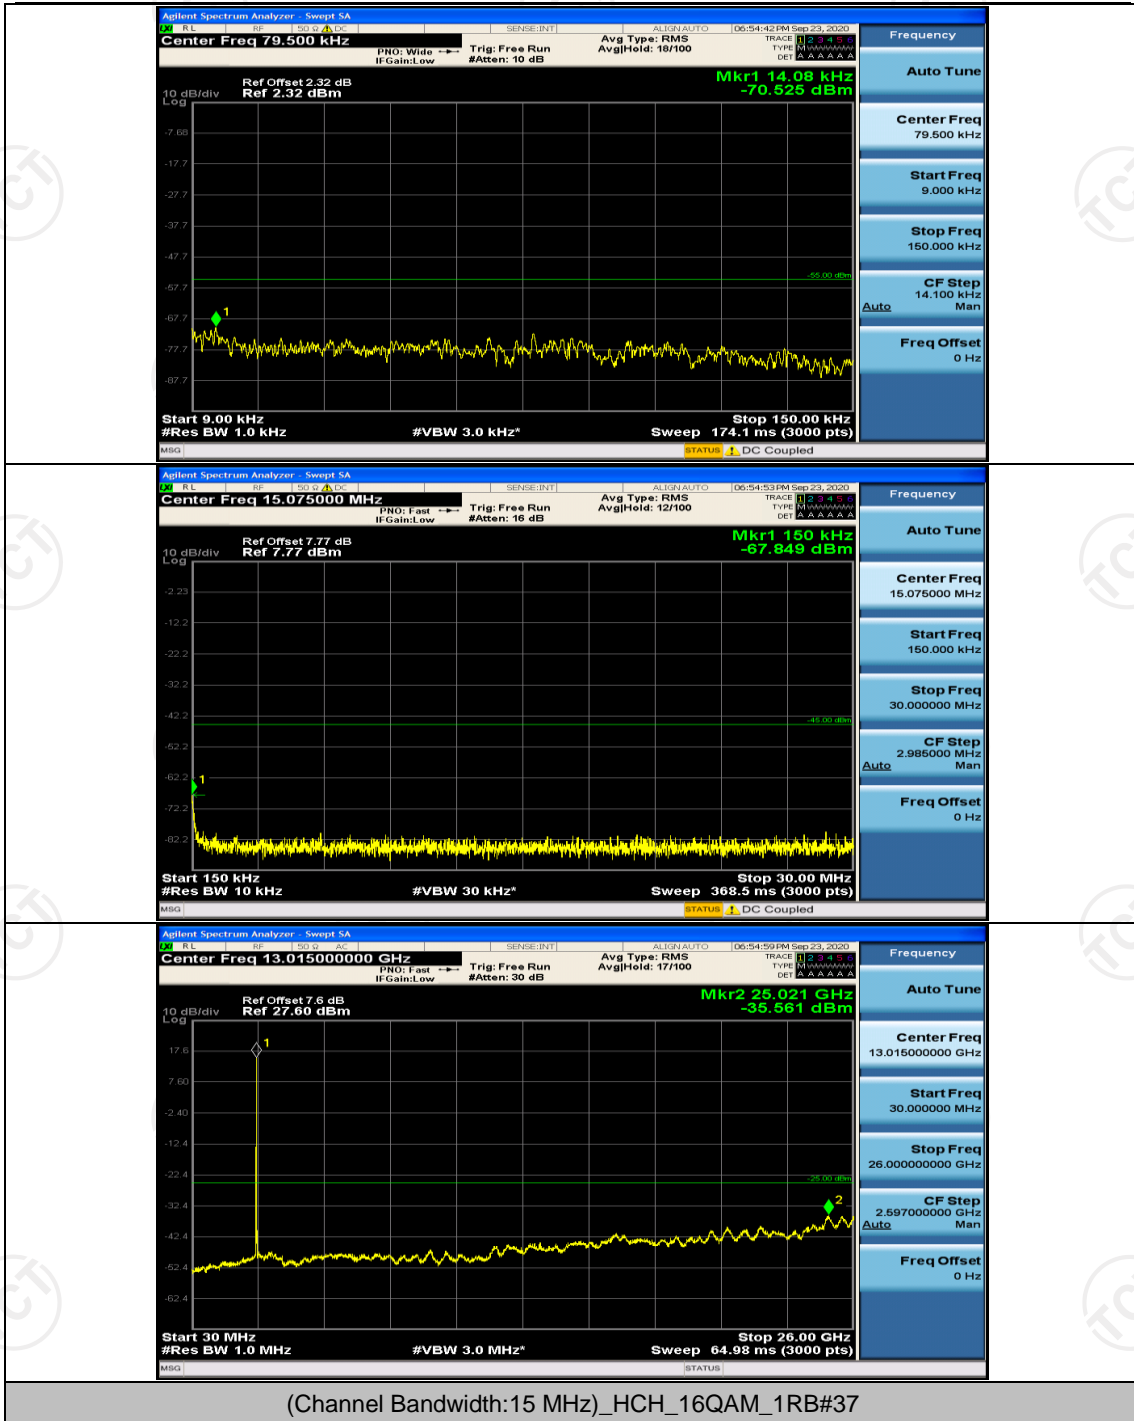

## Channel Bandwidth: 15 MHz

## Channel Bandwidth: 20 MHz