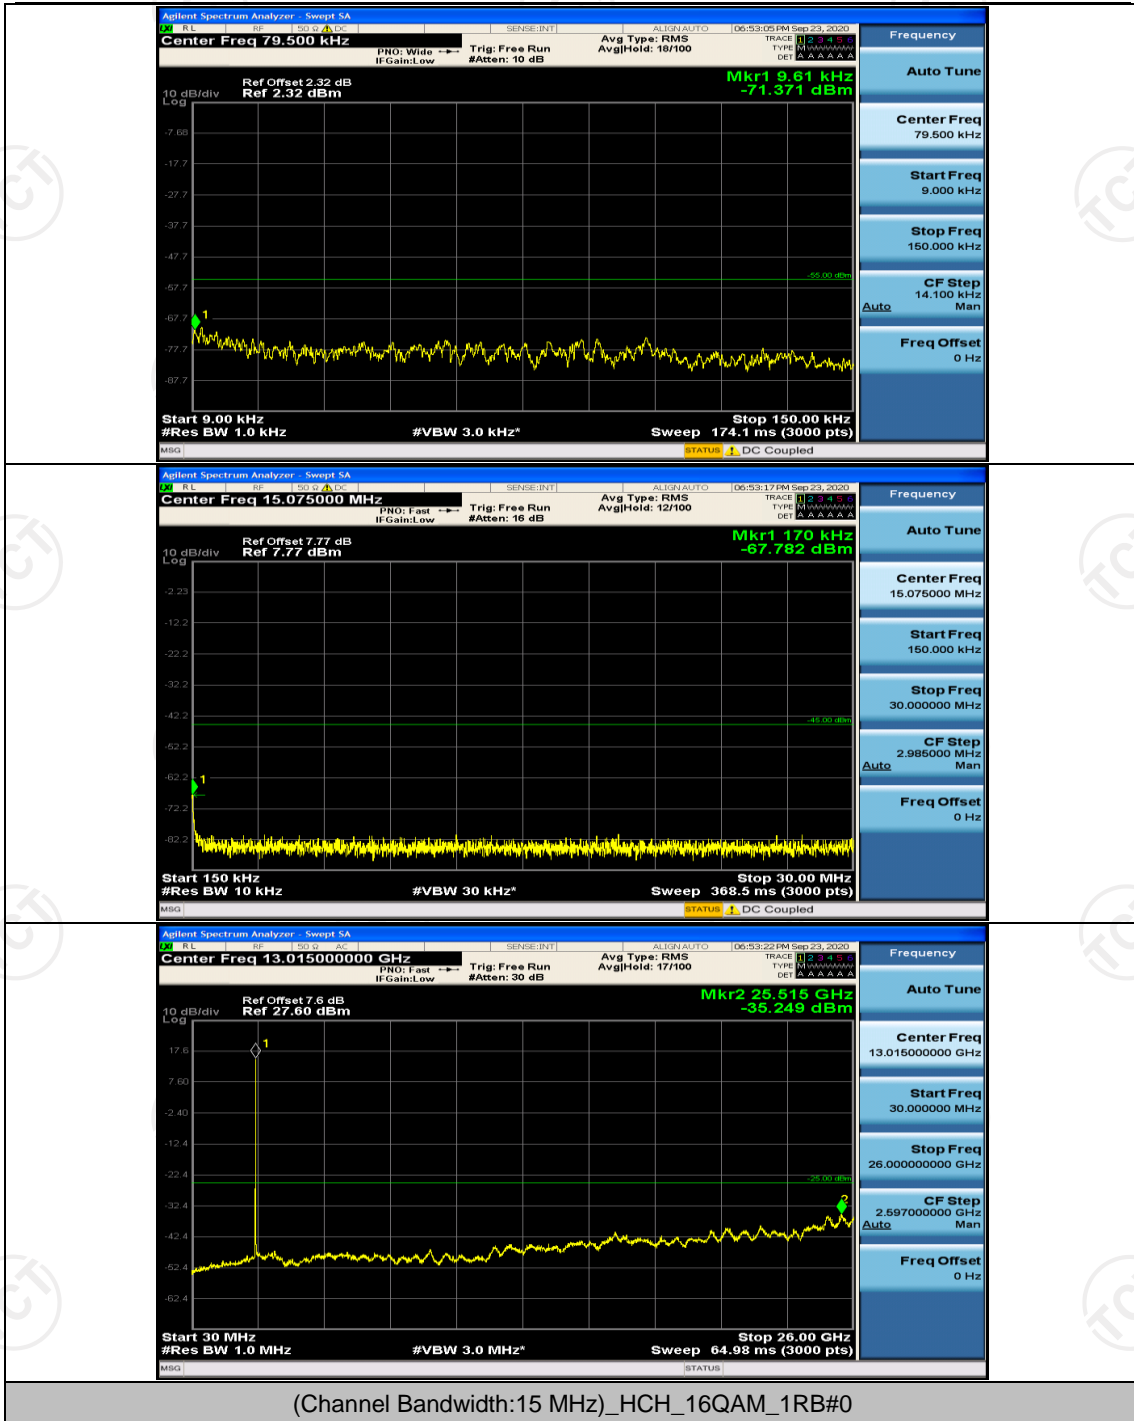

## Channel Bandwidth: 15 MHz

## Channel Bandwidth: 20 MHz