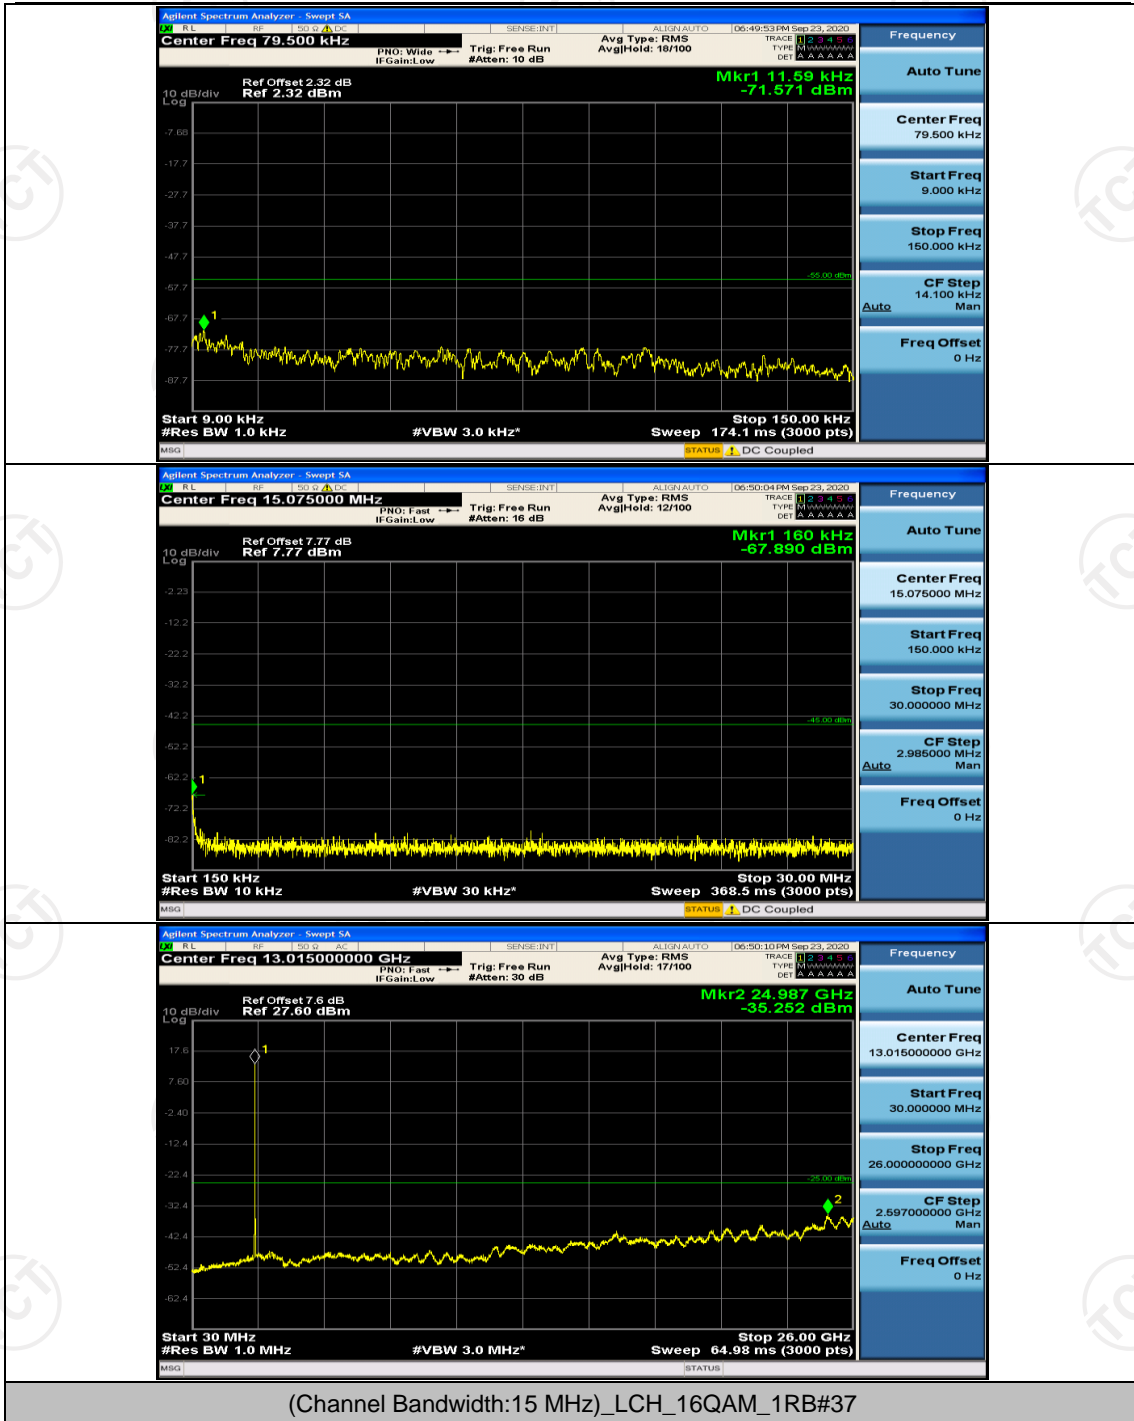

## Channel Bandwidth: 15 MHz

## Channel Bandwidth: 20 MHz