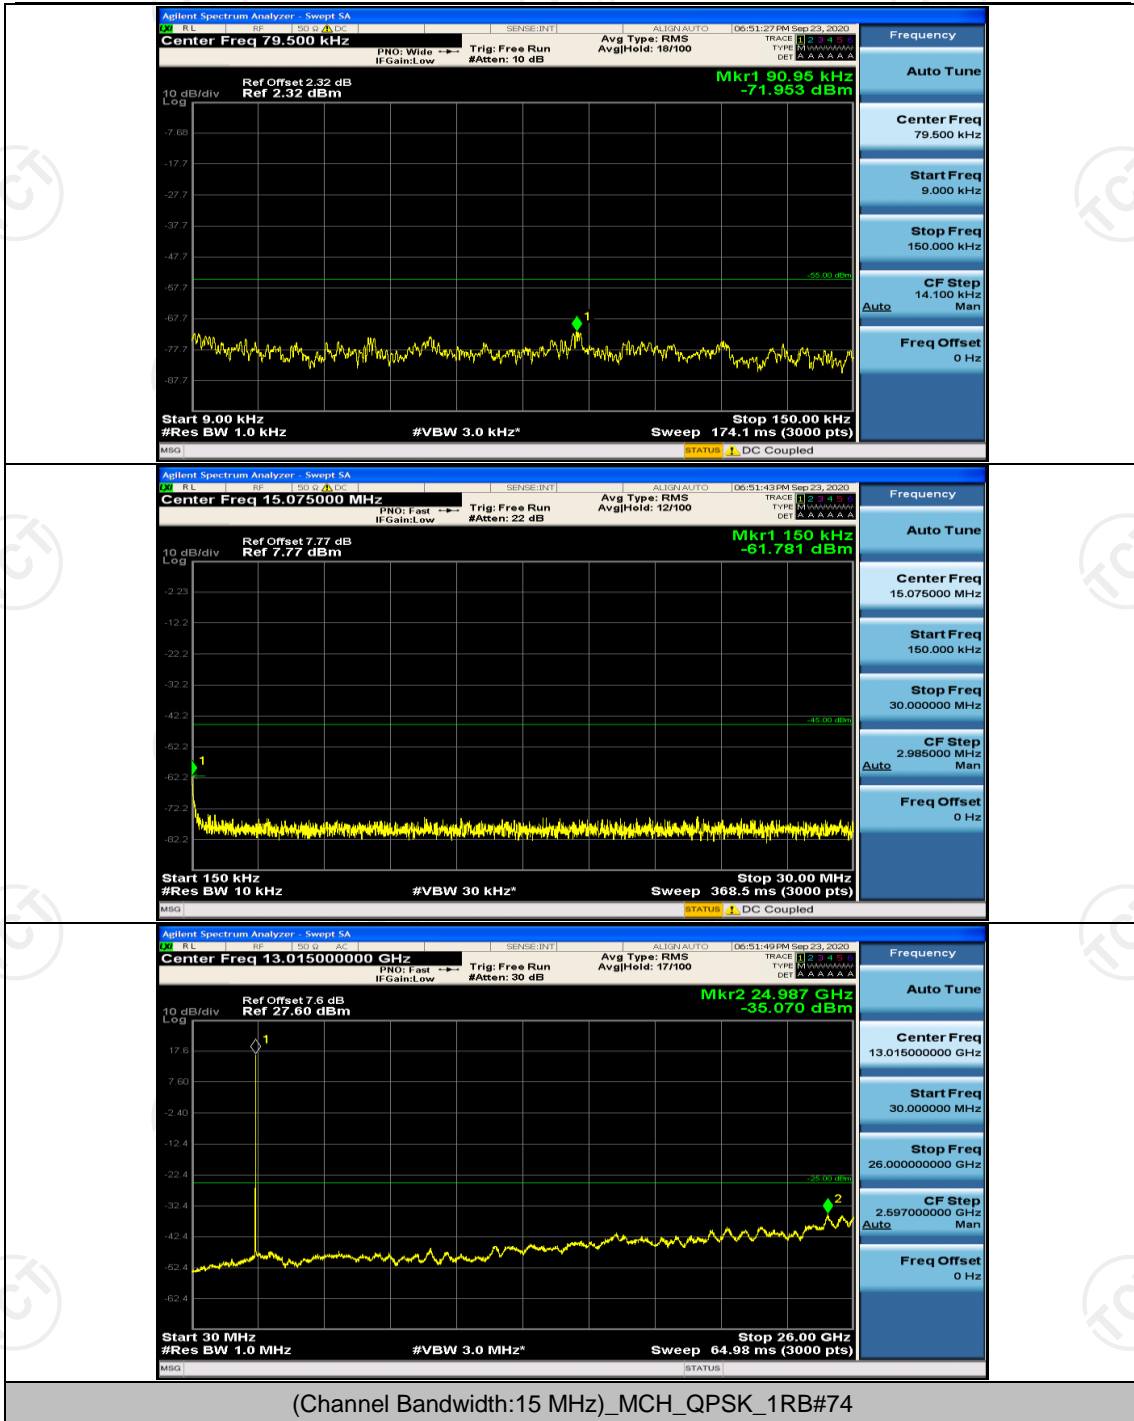

## Channel Bandwidth: 15 MHz

## Channel Bandwidth: 20 MHz