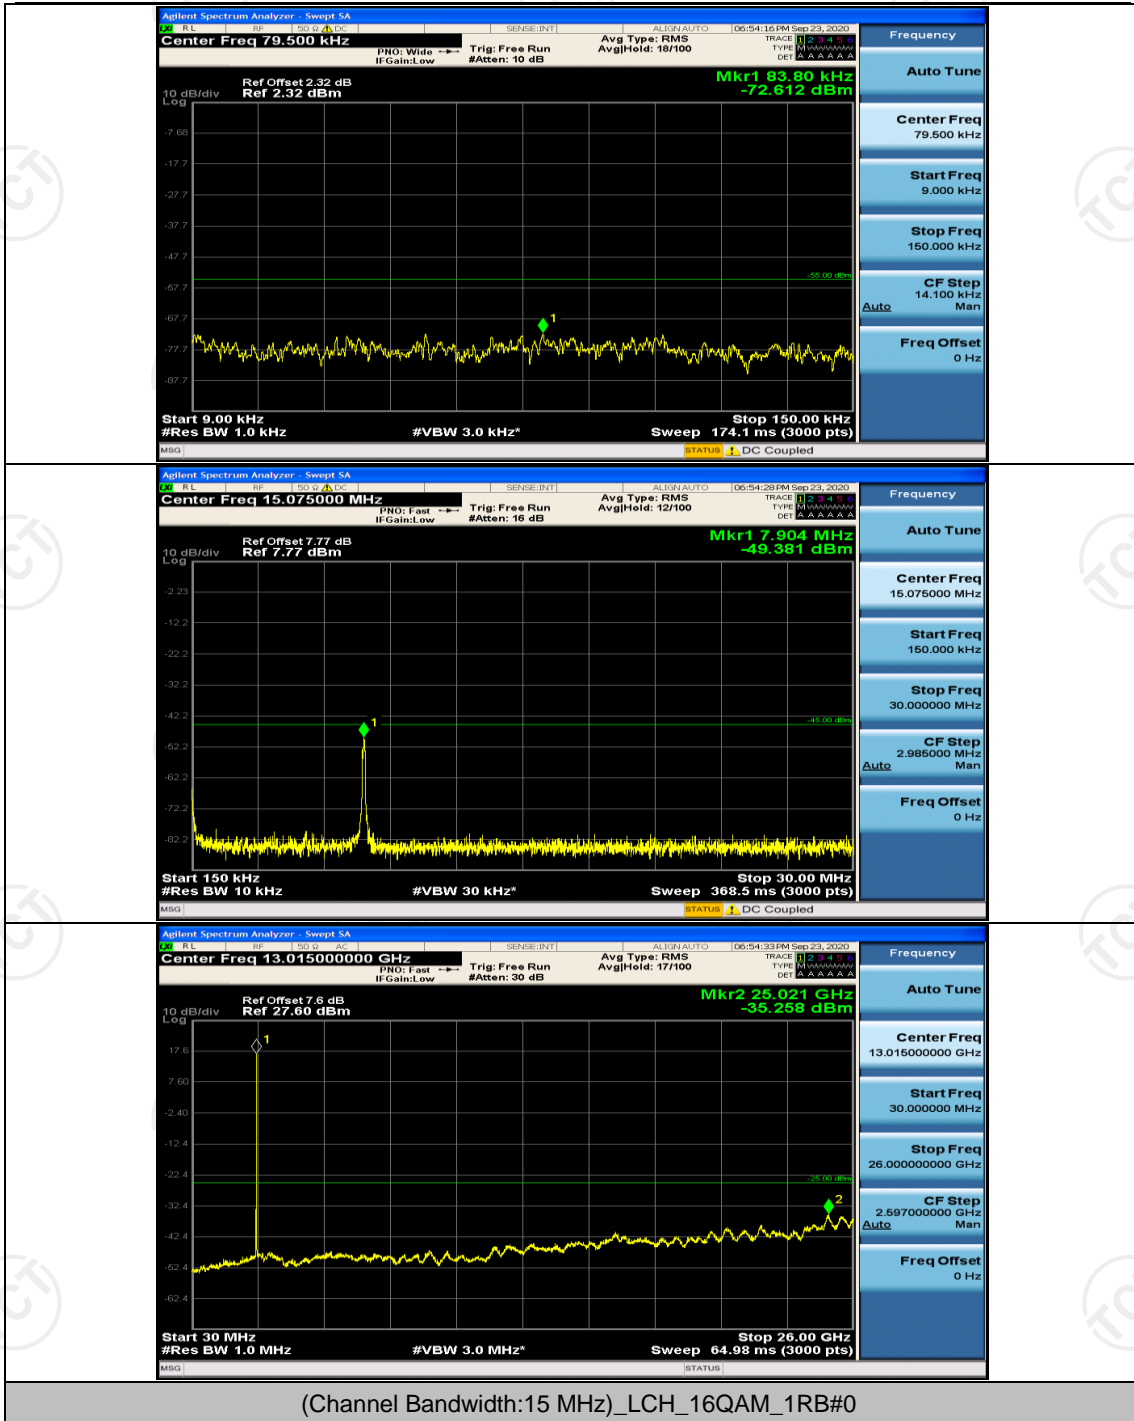

## Channel Bandwidth: 15 MHz

## Channel Bandwidth: 20 MHz