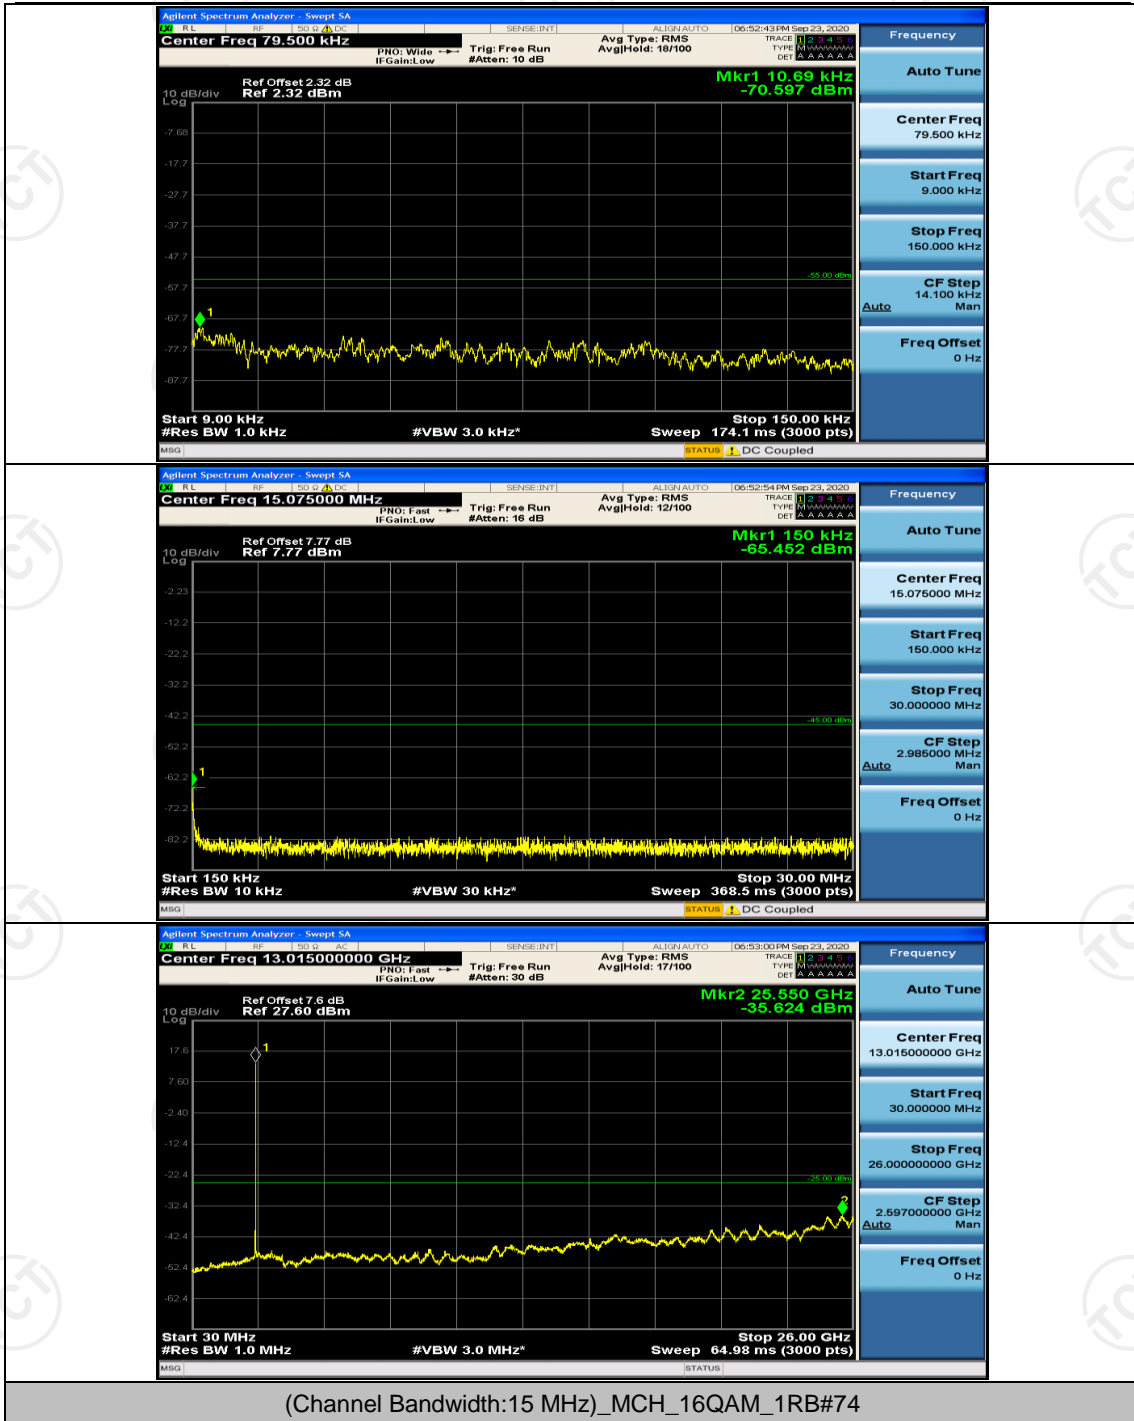

## Channel Bandwidth: 15 MHz

## Channel Bandwidth: 20 MHz