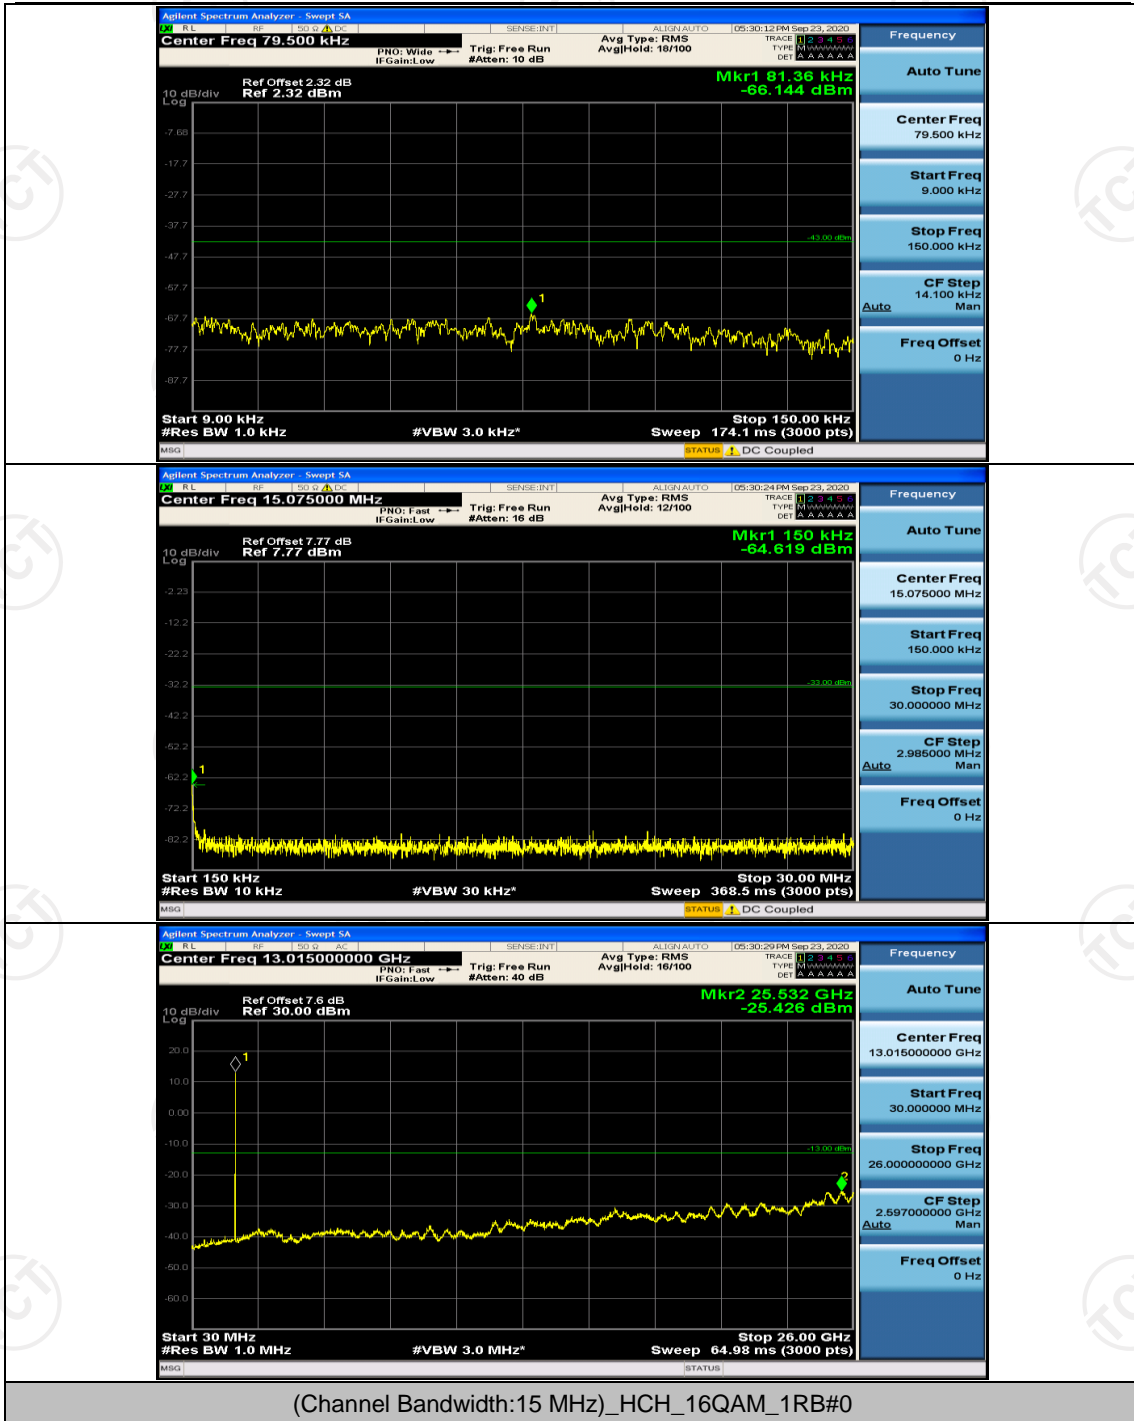

Channel Bandwidth: 10 MHz_HCH_16QAM_1RB#49

Channel Bandwidth: 15 MHz

(Channel Bandwidth:15 MHz)_HCH_16QAM_1RB#0

Channel Bandwidth: 20 MHz