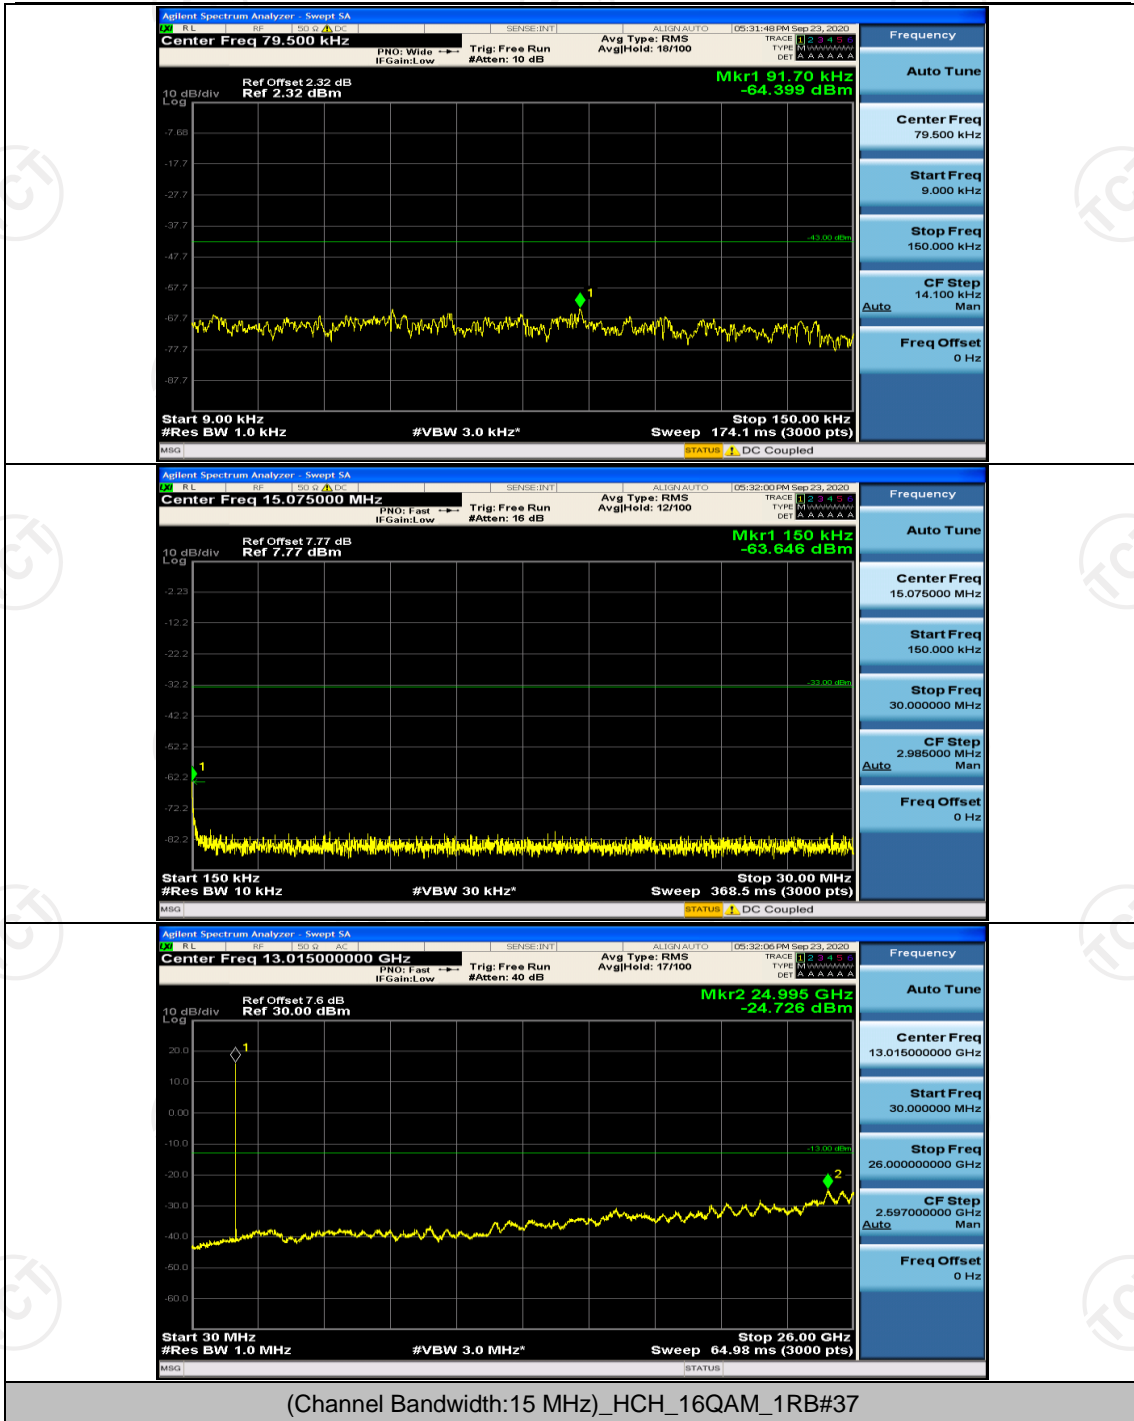

Channel Bandwidth: 10 MHz_HCH_16QAM_1RB#49

Channel Bandwidth: 15 MHz

(Channel Bandwidth:15 MHz)_HCH_16QAM_1RB#0

Channel Bandwidth: 20 MHz