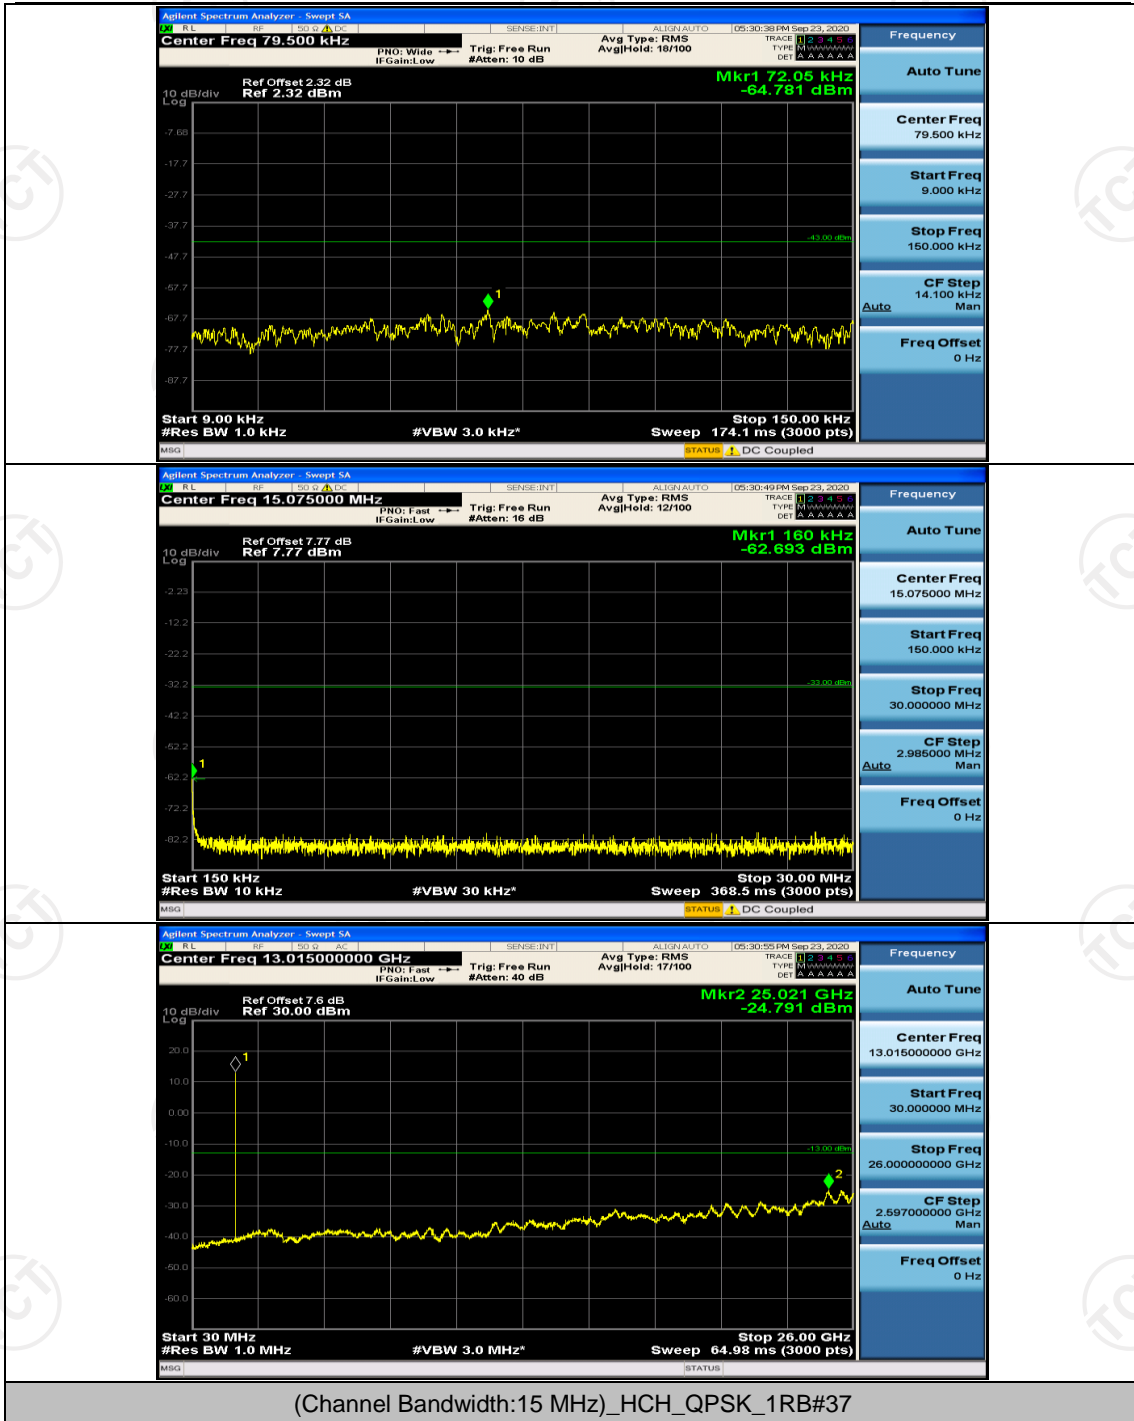

Channel Bandwidth: 10 MHz_HCH_16QAM_1RB#49

Channel Bandwidth: 15 MHz

(Channel Bandwidth:15 MHz)_HCH_16QAM_1RB#0

Channel Bandwidth: 20 MHz