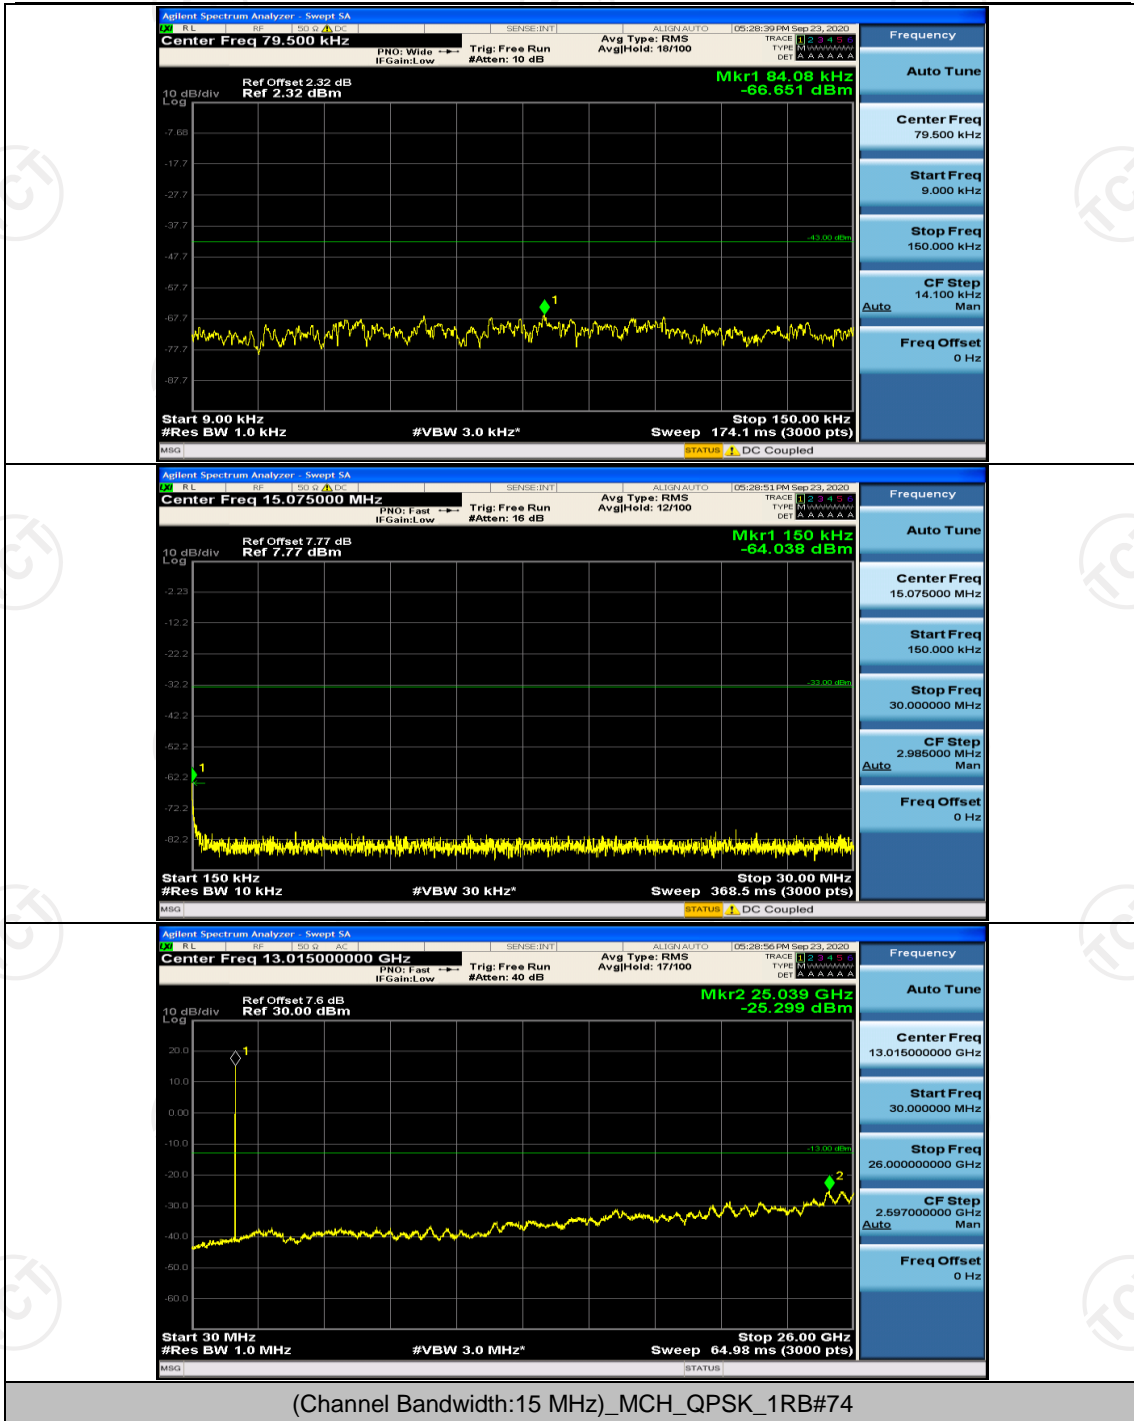

Channel Bandwidth: 10 MHz_HCH_16QAM_1RB#49

Channel Bandwidth: 15 MHz

(Channel Bandwidth:15 MHz)_HCH_16QAM_1RB#0

Channel Bandwidth: 20 MHz