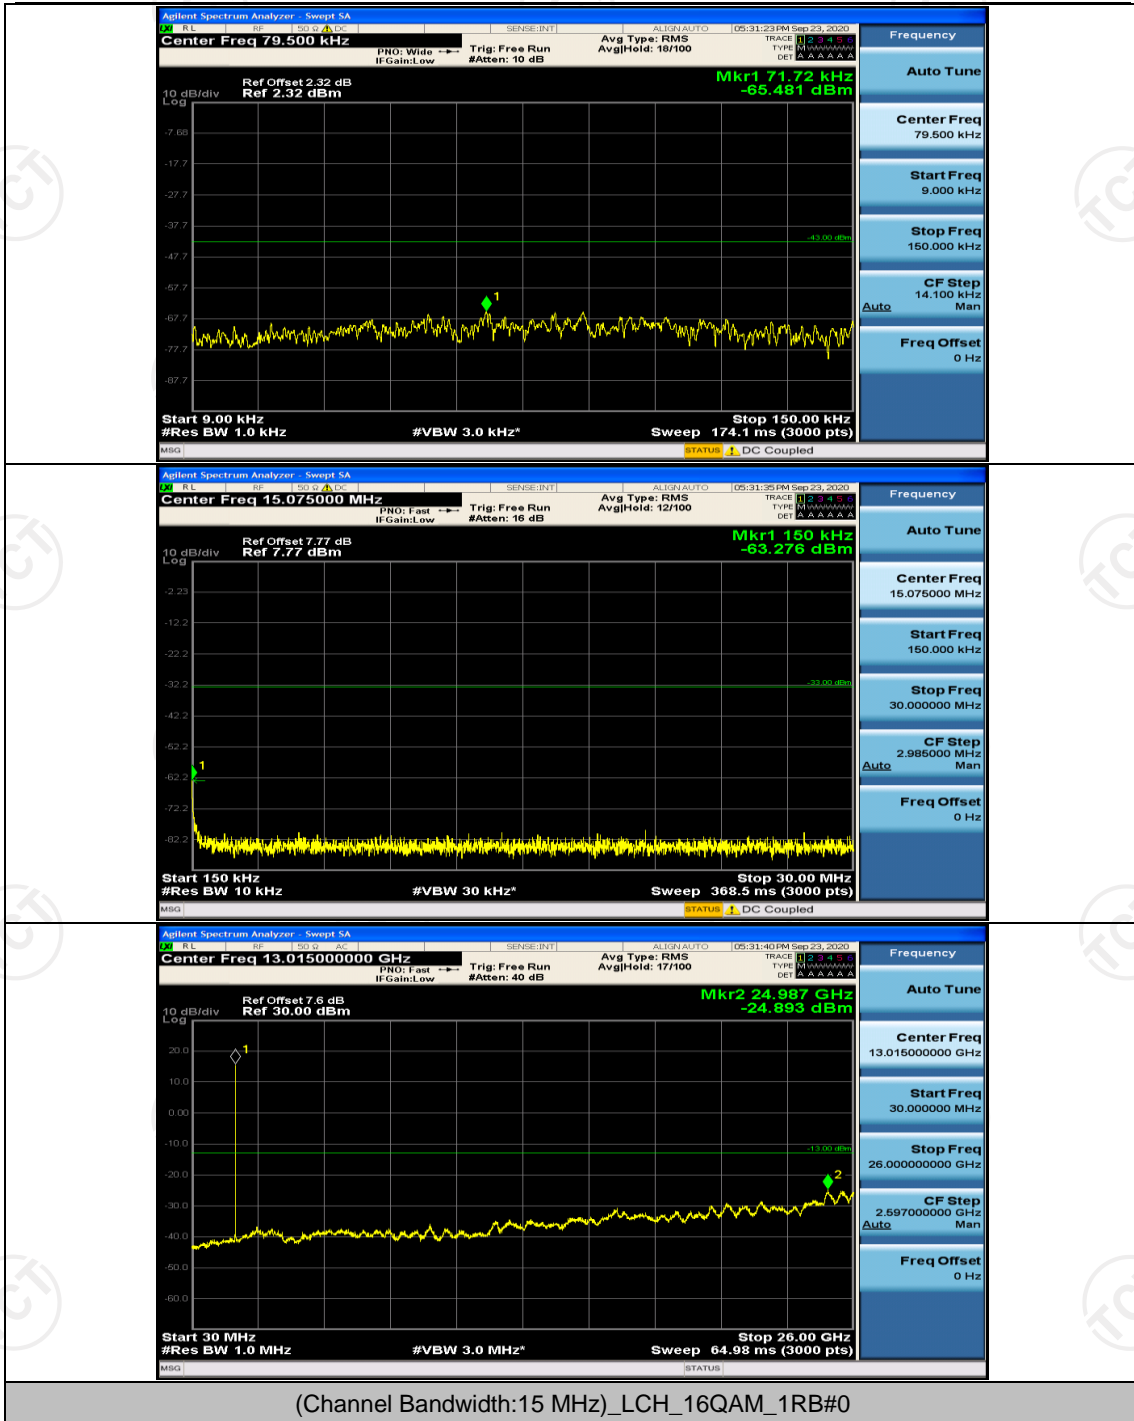

Channel Bandwidth: 10 MHz_HCH_16QAM_1RB#49

Channel Bandwidth: 15 MHz

(Channel Bandwidth:15 MHz)_HCH_16QAM_1RB#0

Channel Bandwidth: 20 MHz