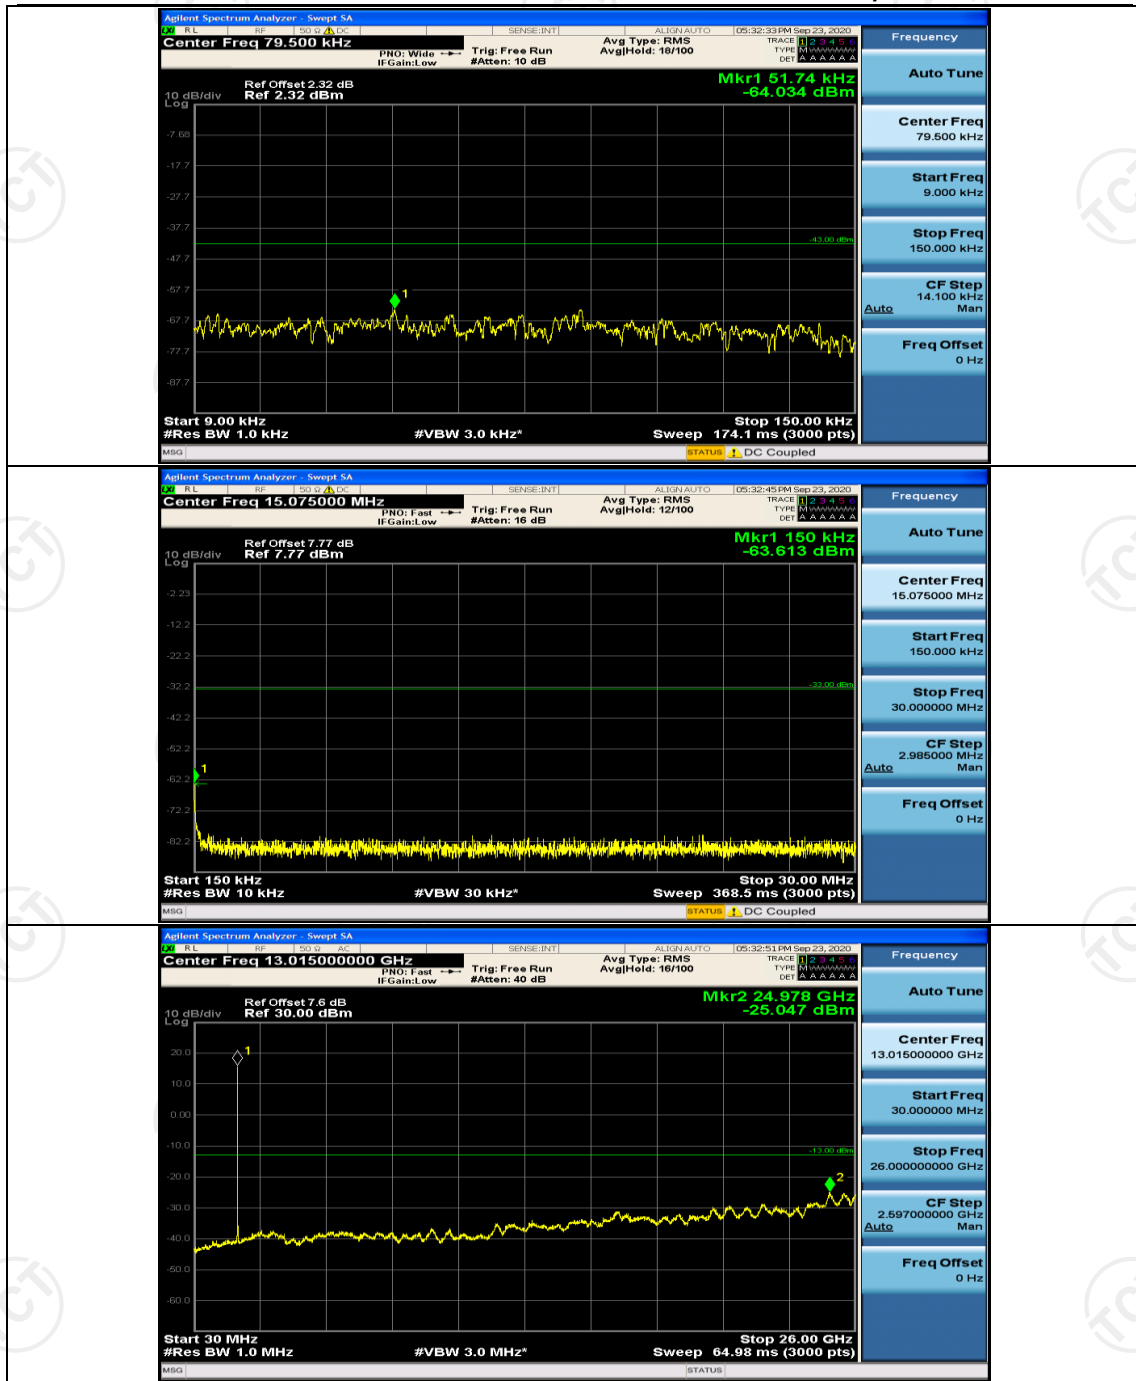

Channel Bandwidth: 10 MHz_HCH_16QAM_1RB#49

Channel Bandwidth: 15 MHz

(Channel Bandwidth:15 MHz)_HCH_16QAM_1RB#0

Channel Bandwidth: 20 MHz