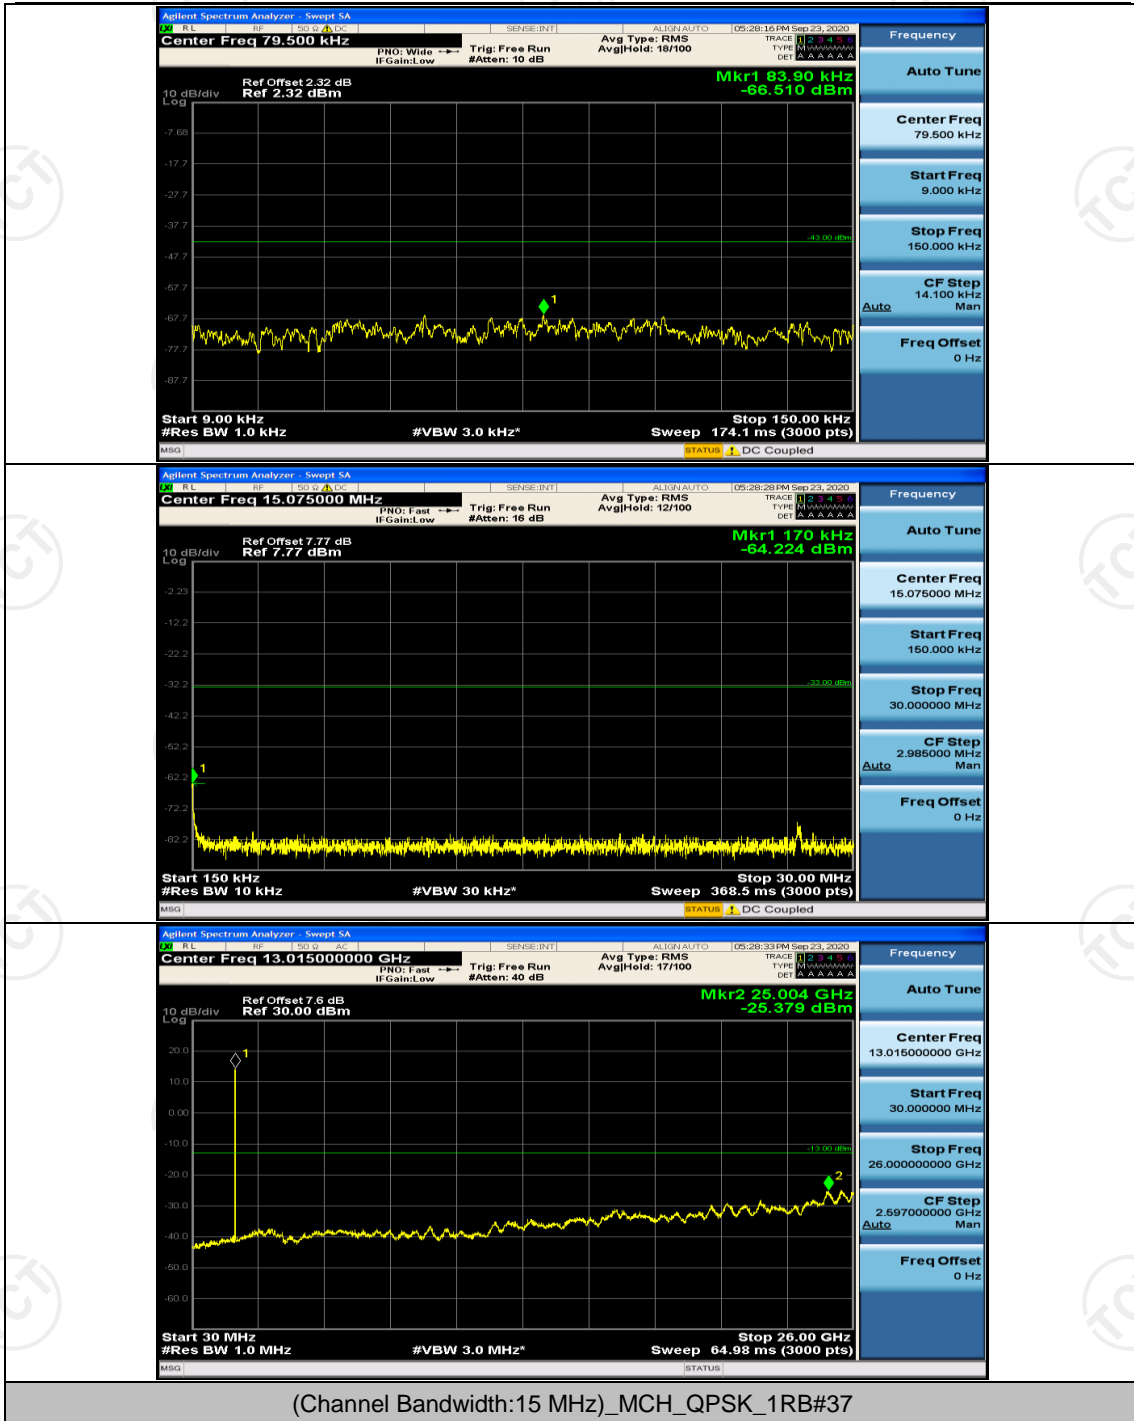

Channel Bandwidth: 10 MHz_HCH_16QAM_1RB#49

Channel Bandwidth: 15 MHz

(Channel Bandwidth:15 MHz)_HCH_16QAM_1RB#0

Channel Bandwidth: 20 MHz