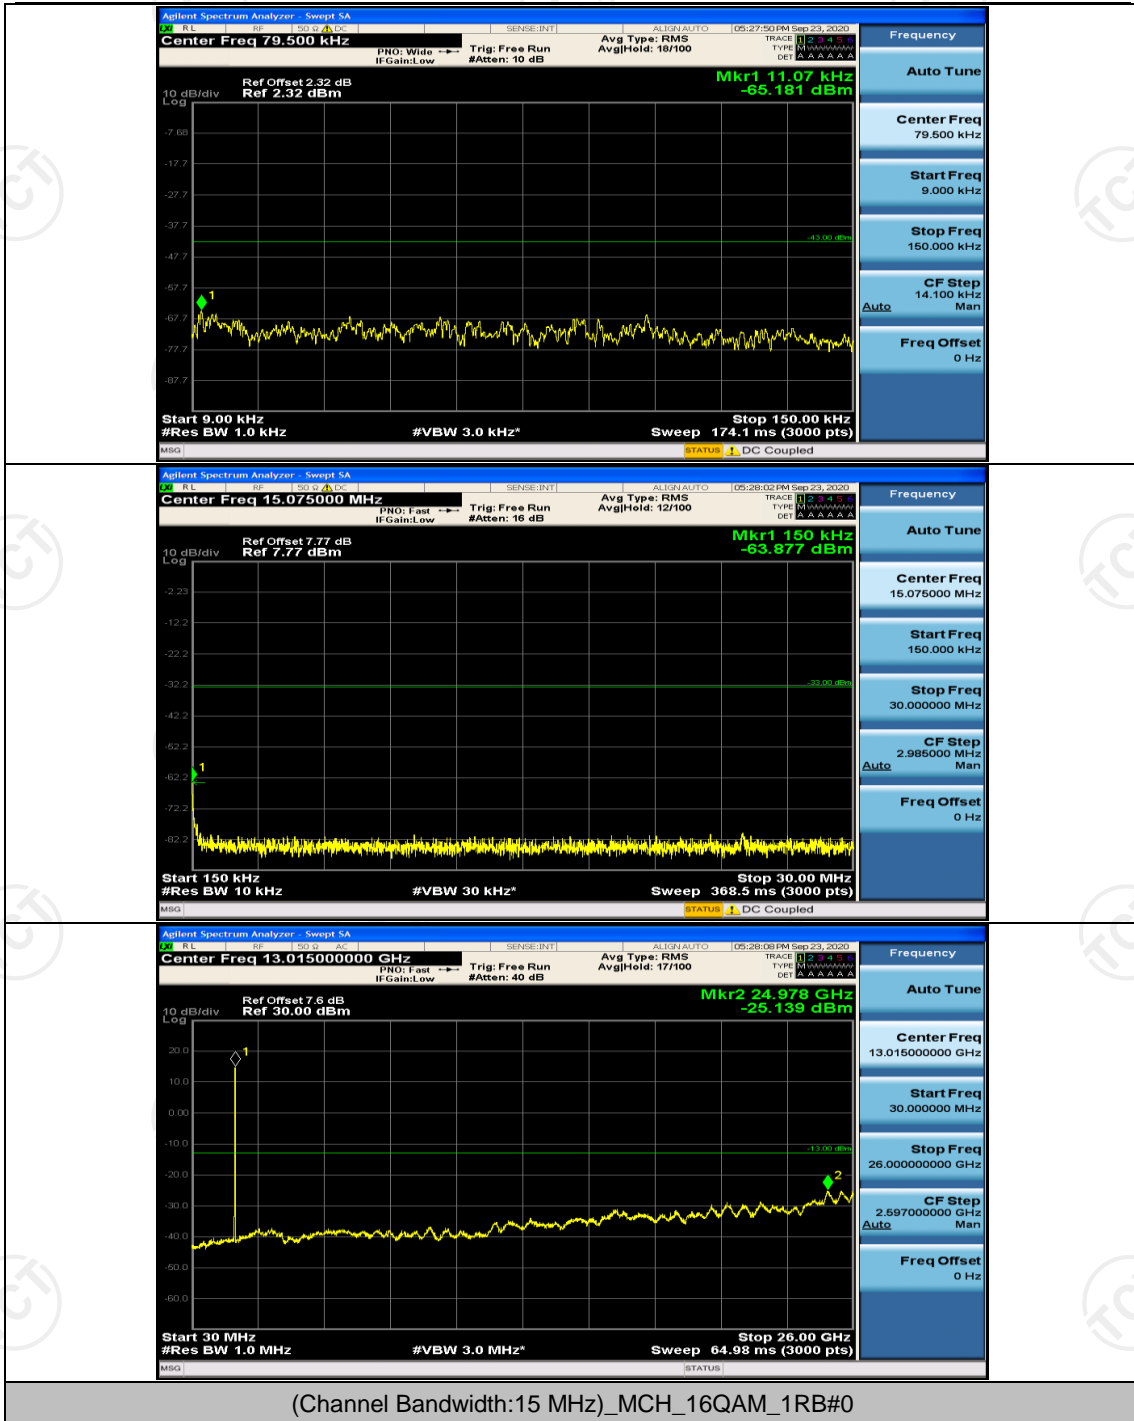

Channel Bandwidth: 10 MHz_HCH_16QAM_1RB#49

Channel Bandwidth: 15 MHz

(Channel Bandwidth:15 MHz)_HCH_16QAM_1RB#0

Channel Bandwidth: 20 MHz