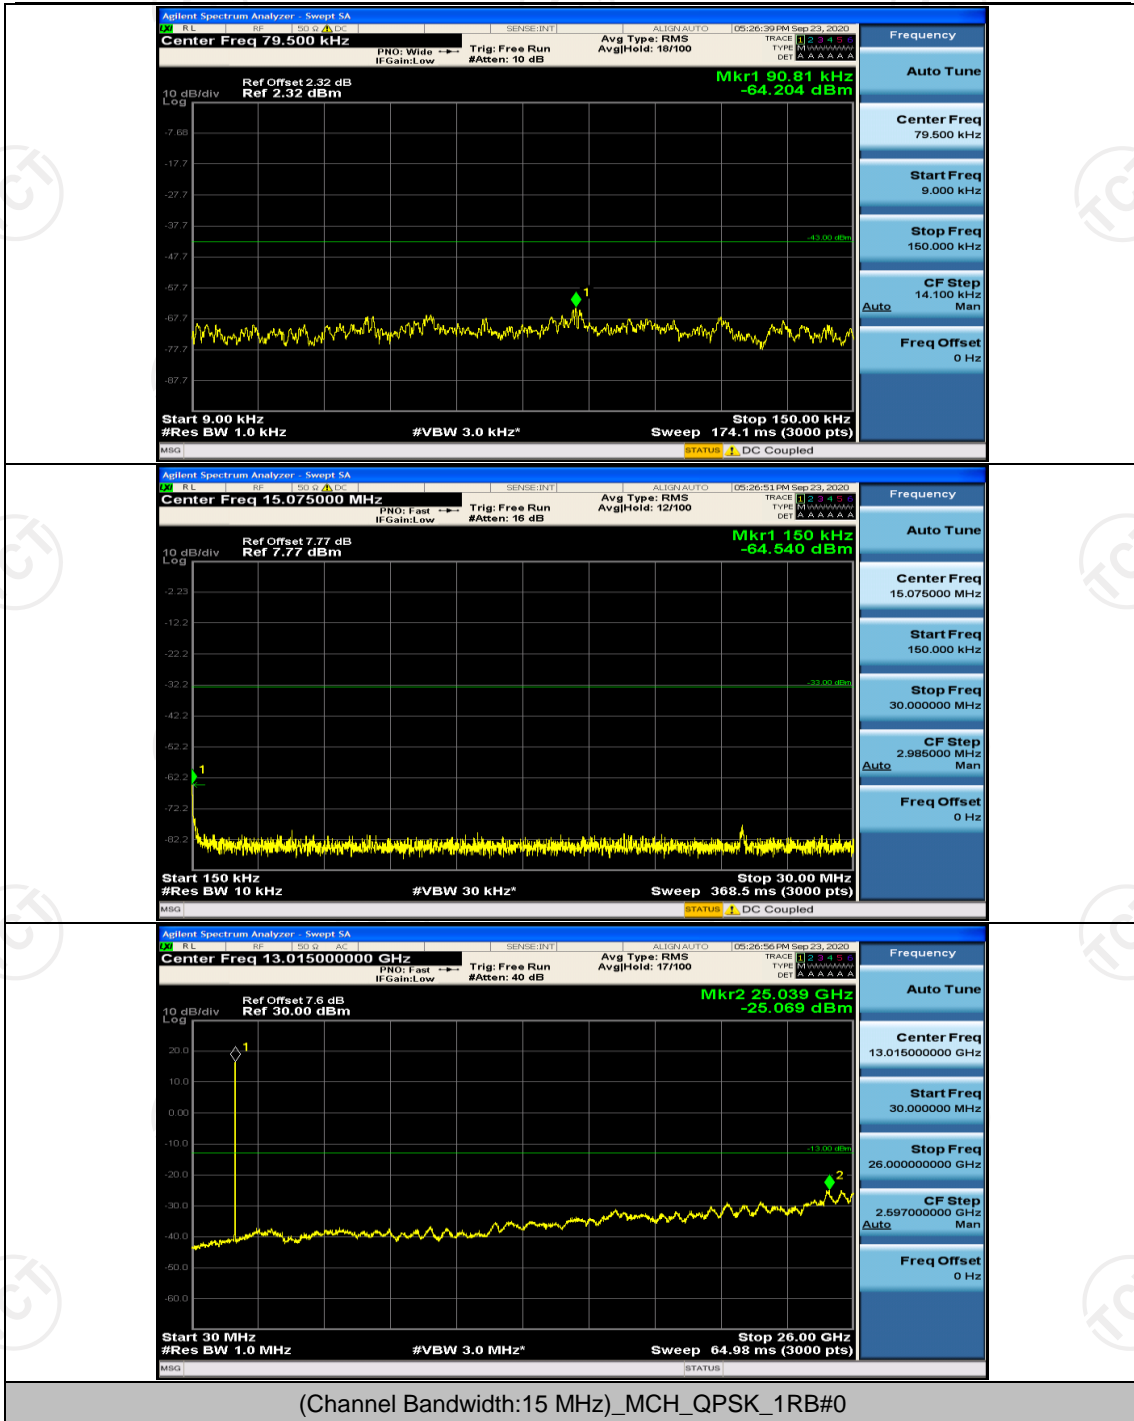

Channel Bandwidth: 10 MHz_HCH_16QAM_1RB#49

Channel Bandwidth: 15 MHz

(Channel Bandwidth:15 MHz)_HCH_16QAM_1RB#0

Channel Bandwidth: 20 MHz