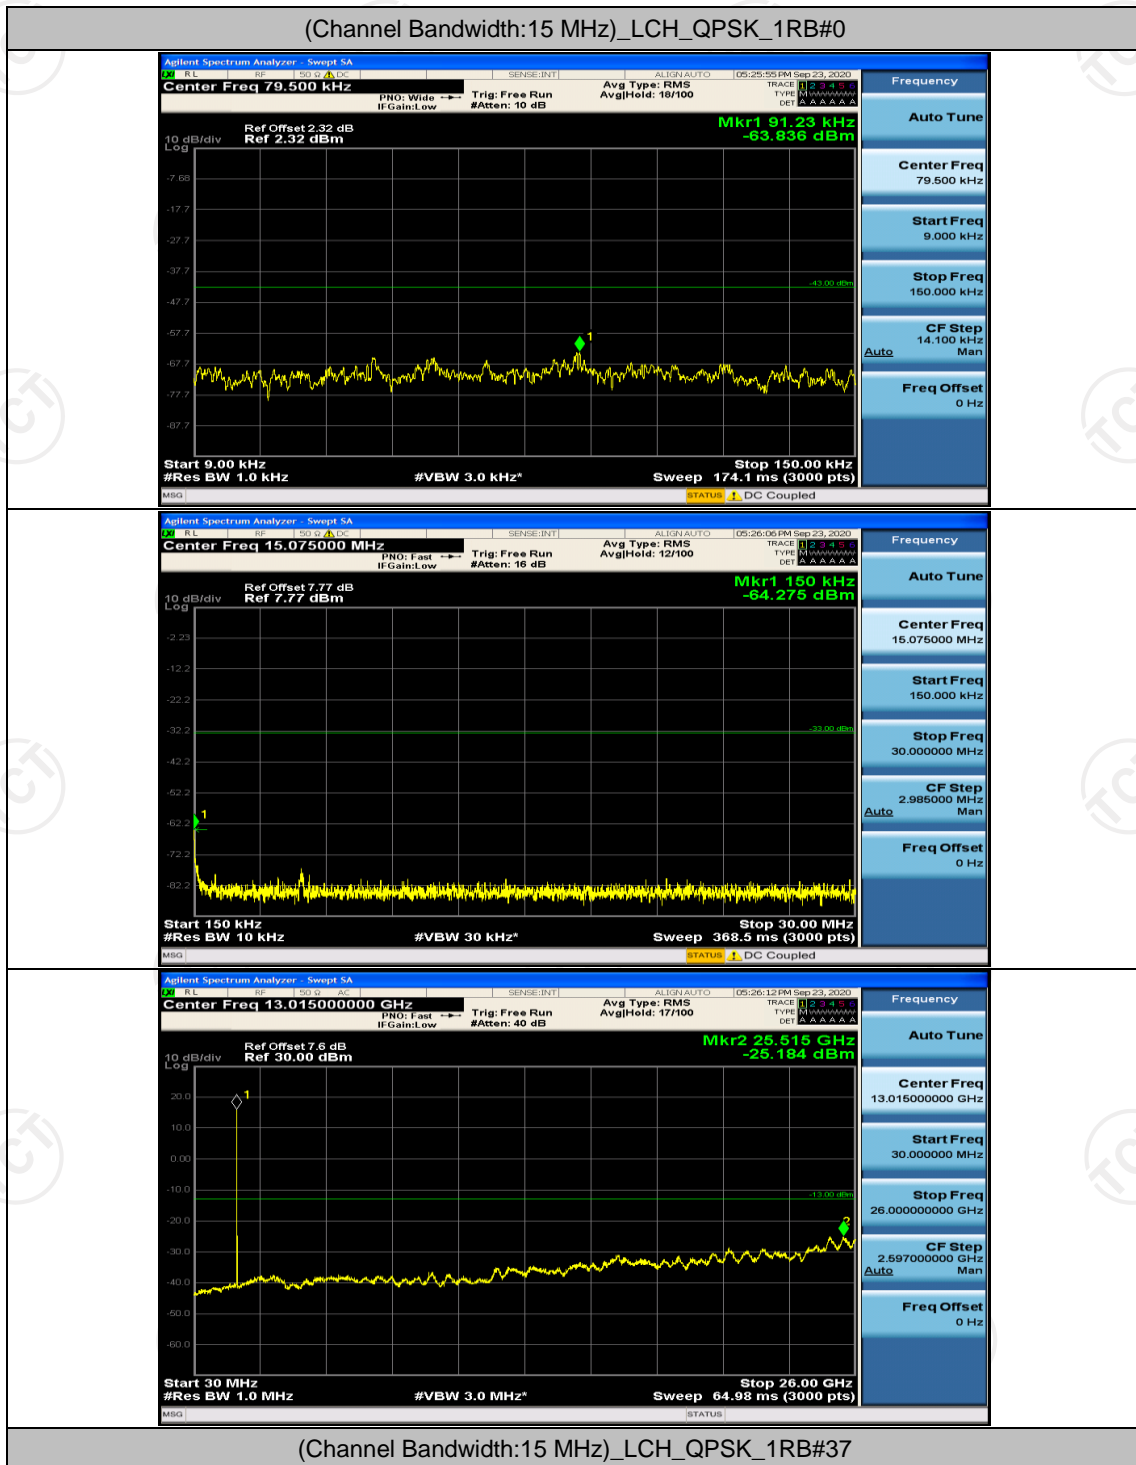

Channel Bandwidth: 10 MHz_HCH_16QAM_1RB#49

Channel Bandwidth: 15 MHz

(Channel Bandwidth:15 MHz)_HCH_16QAM_1RB#0

Channel Bandwidth: 20 MHz