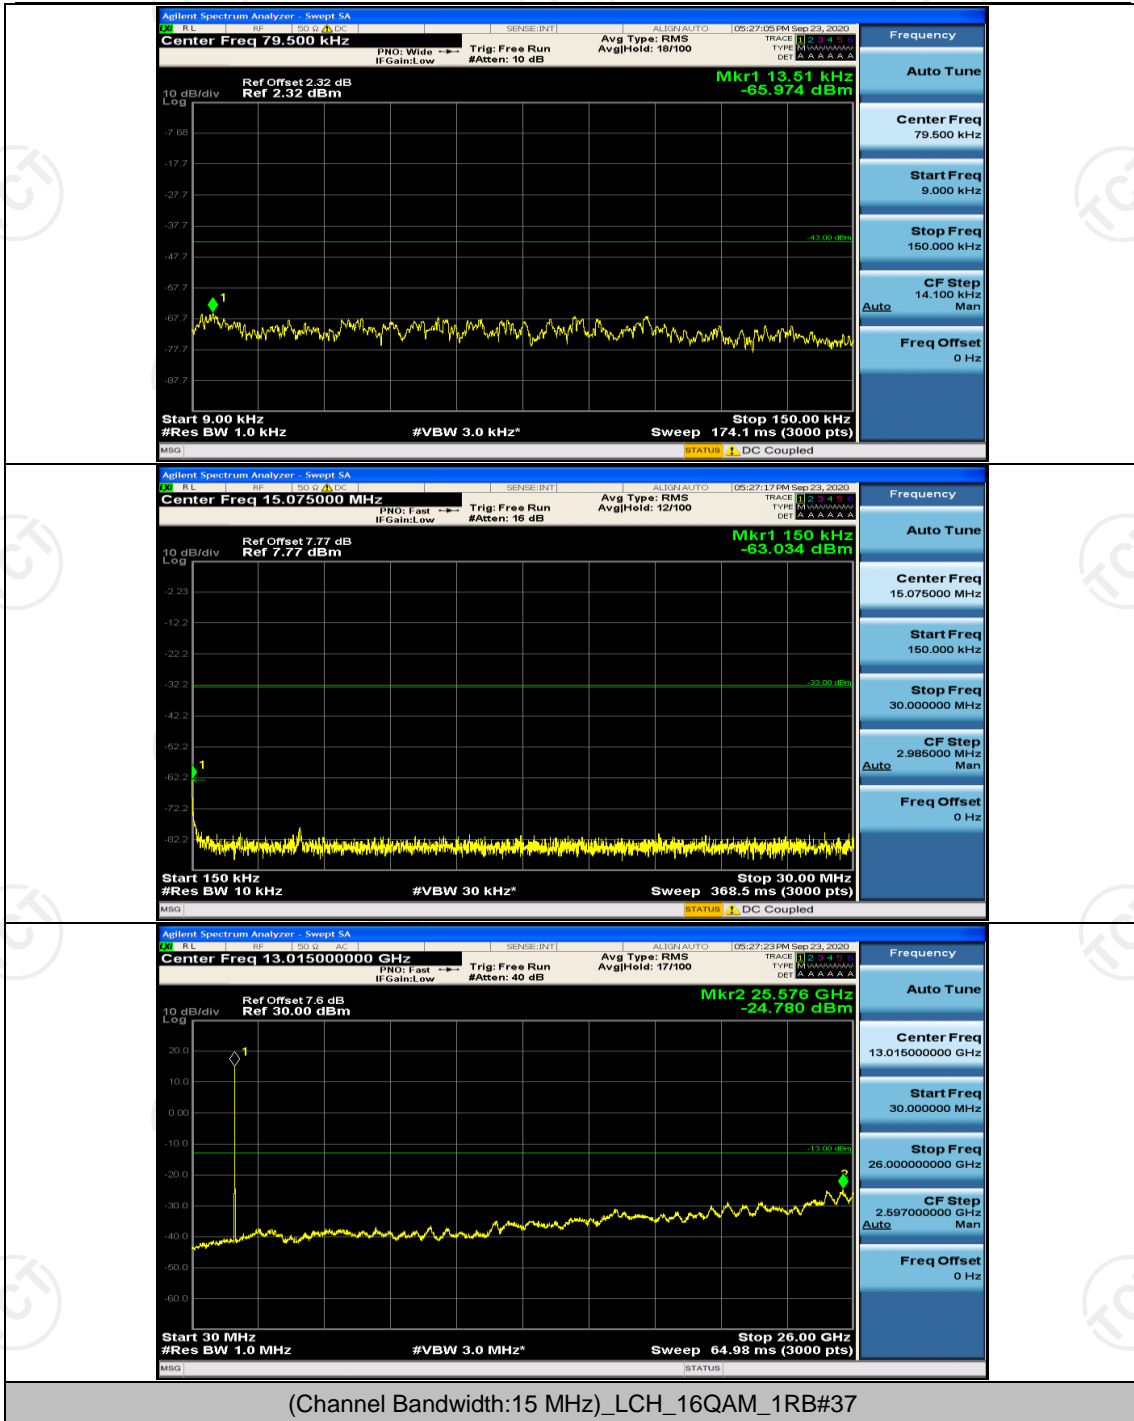

Channel Bandwidth: 10 MHz_HCH_16QAM_1RB#49

Channel Bandwidth: 15 MHz

(Channel Bandwidth:15 MHz)_HCH_16QAM_1RB#0

Channel Bandwidth: 20 MHz