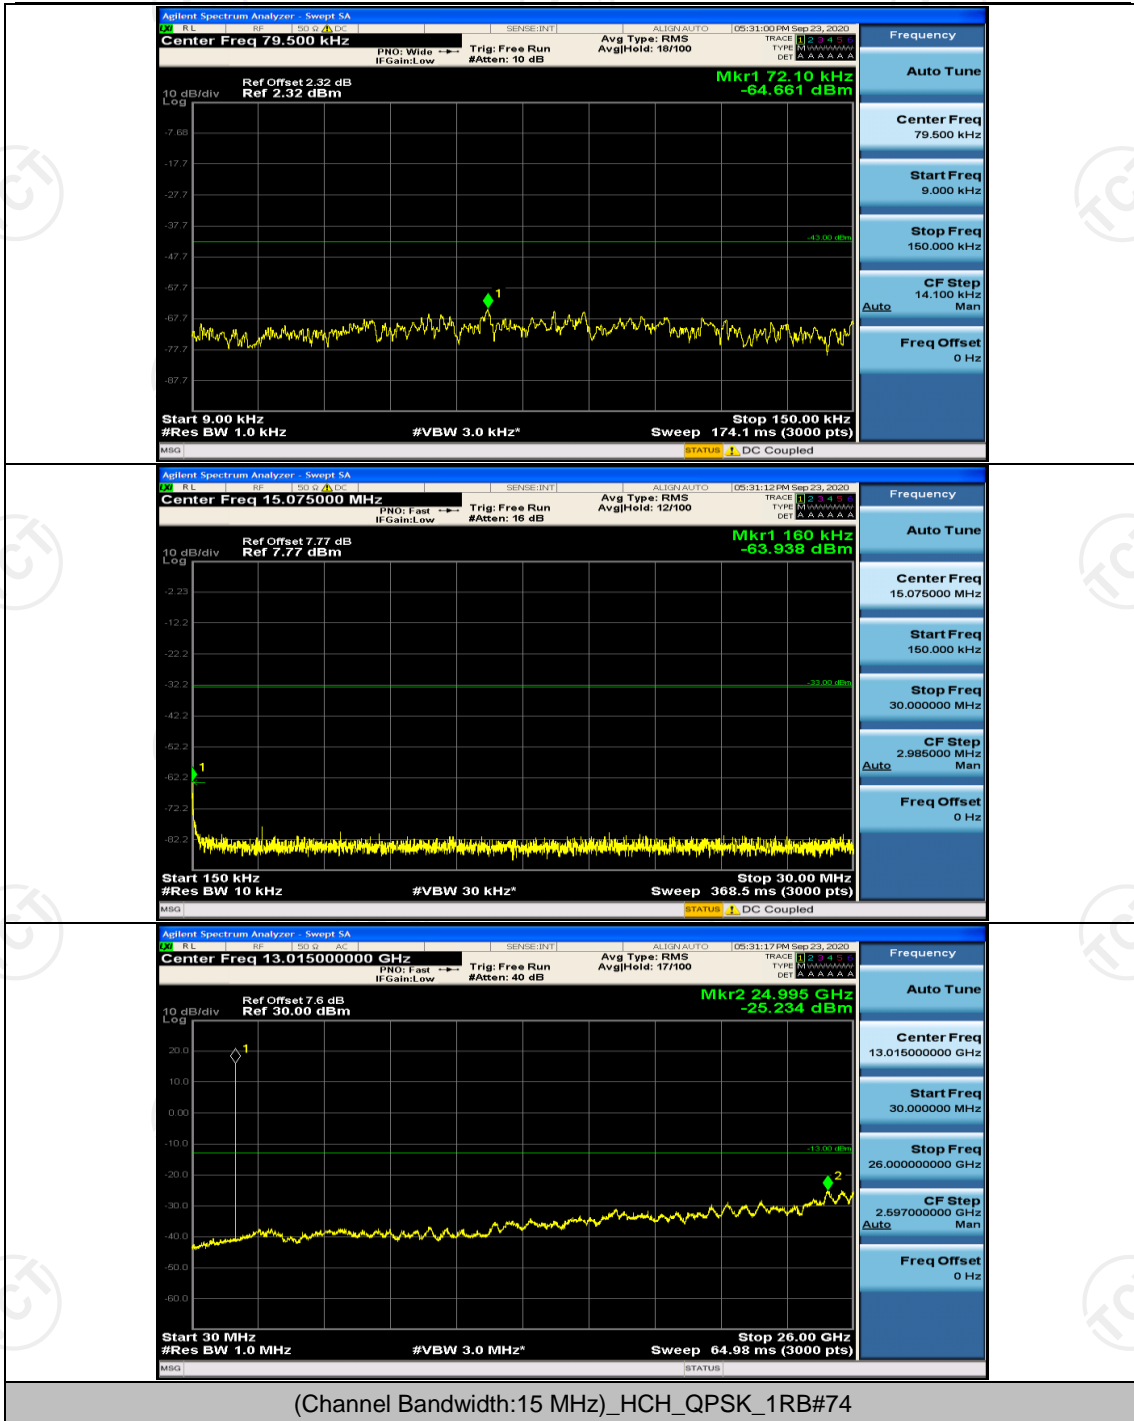

Channel Bandwidth: 10 MHz_HCH_16QAM_1RB#49

Channel Bandwidth: 15 MHz

(Channel Bandwidth:15 MHz)_HCH_16QAM_1RB#0

Channel Bandwidth: 20 MHz