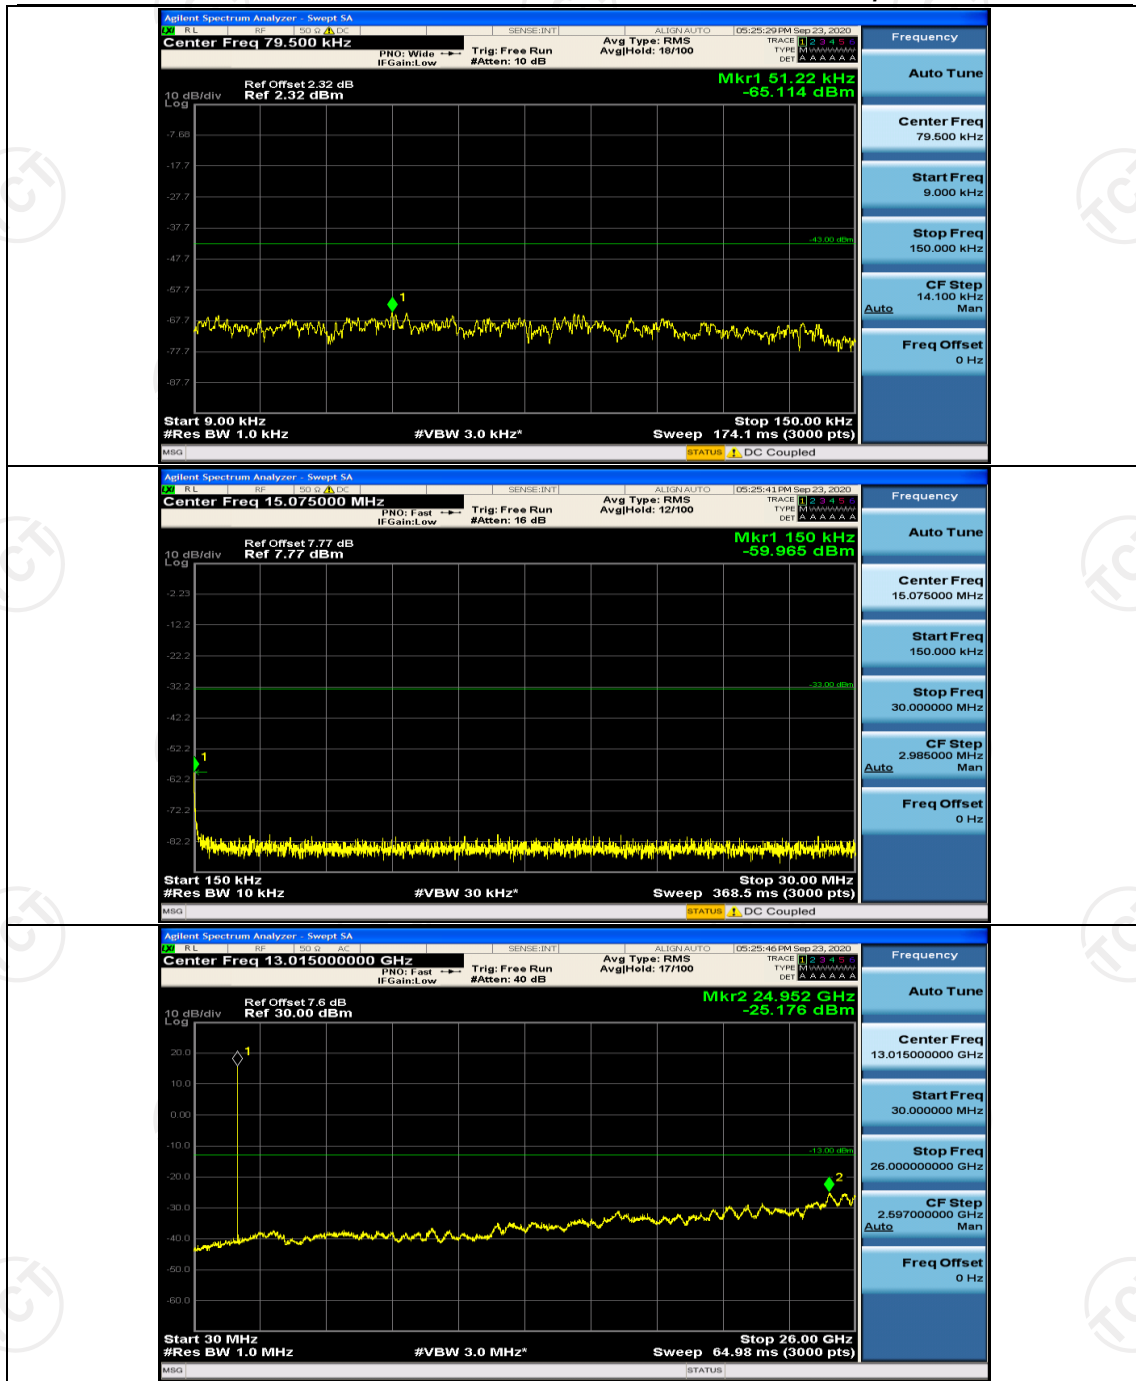

Channel Bandwidth: 10 MHz_HCH_16QAM_1RB#49

Channel Bandwidth: 15 MHz

(Channel Bandwidth:15 MHz)_HCH_16QAM_1RB#0

Channel Bandwidth: 20 MHz