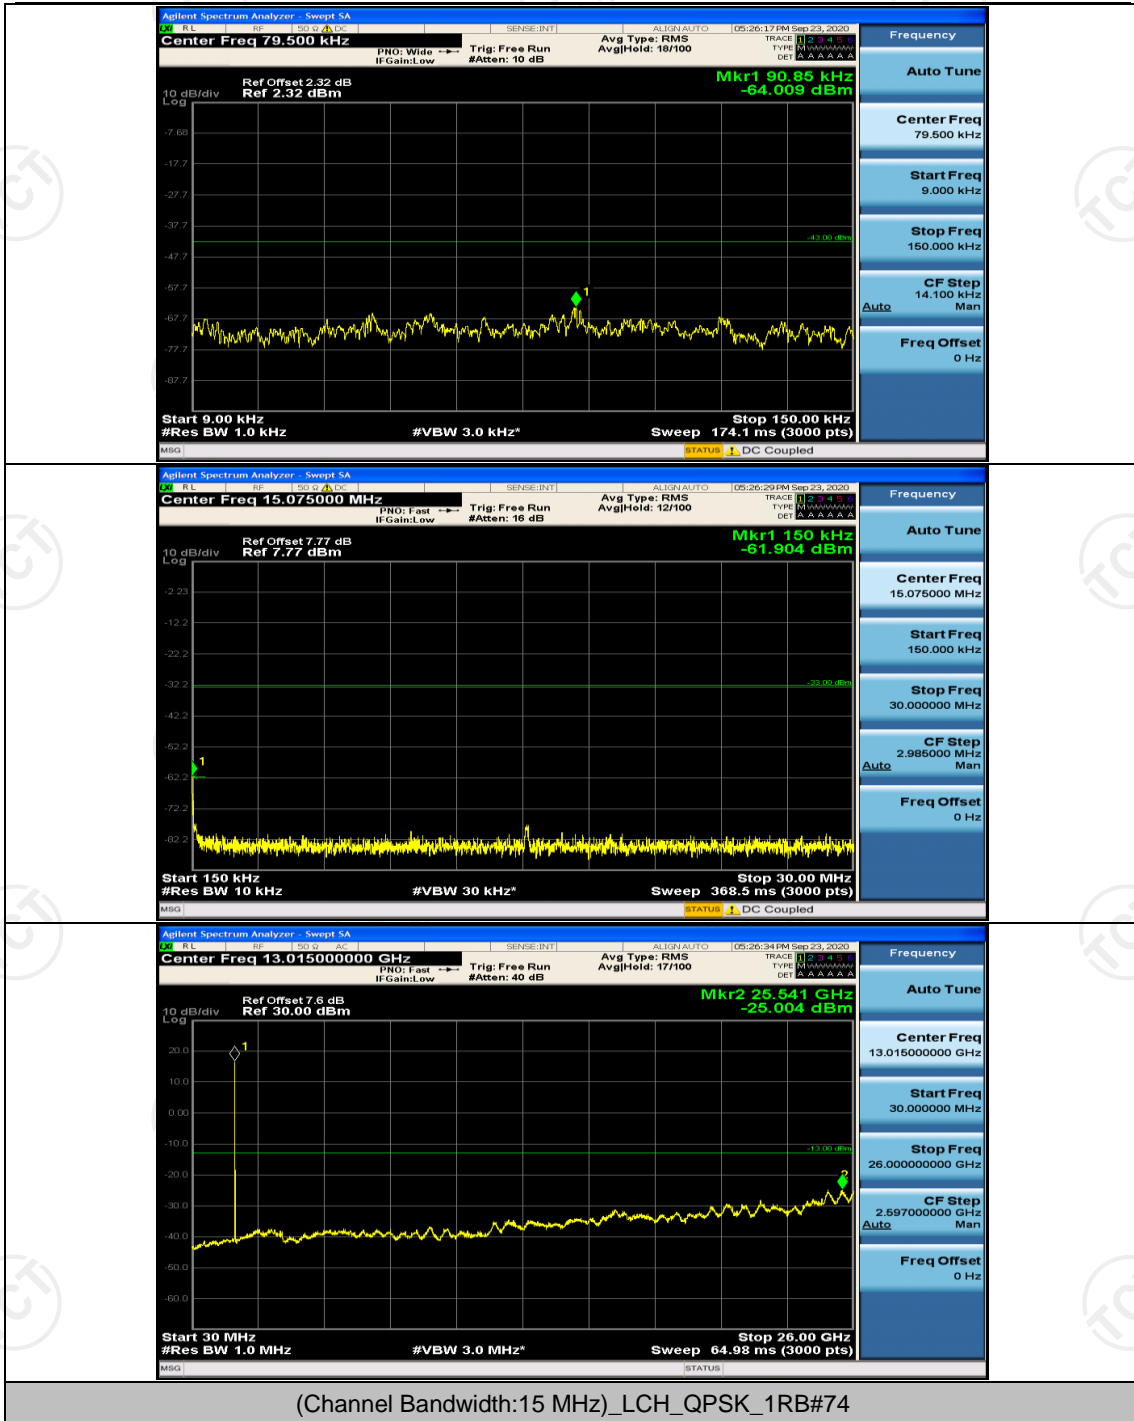

Channel Bandwidth: 10 MHz_HCH_16QAM_1RB#49

Channel Bandwidth: 15 MHz

(Channel Bandwidth:15 MHz)_HCH_16QAM_1RB#0

Channel Bandwidth: 20 MHz