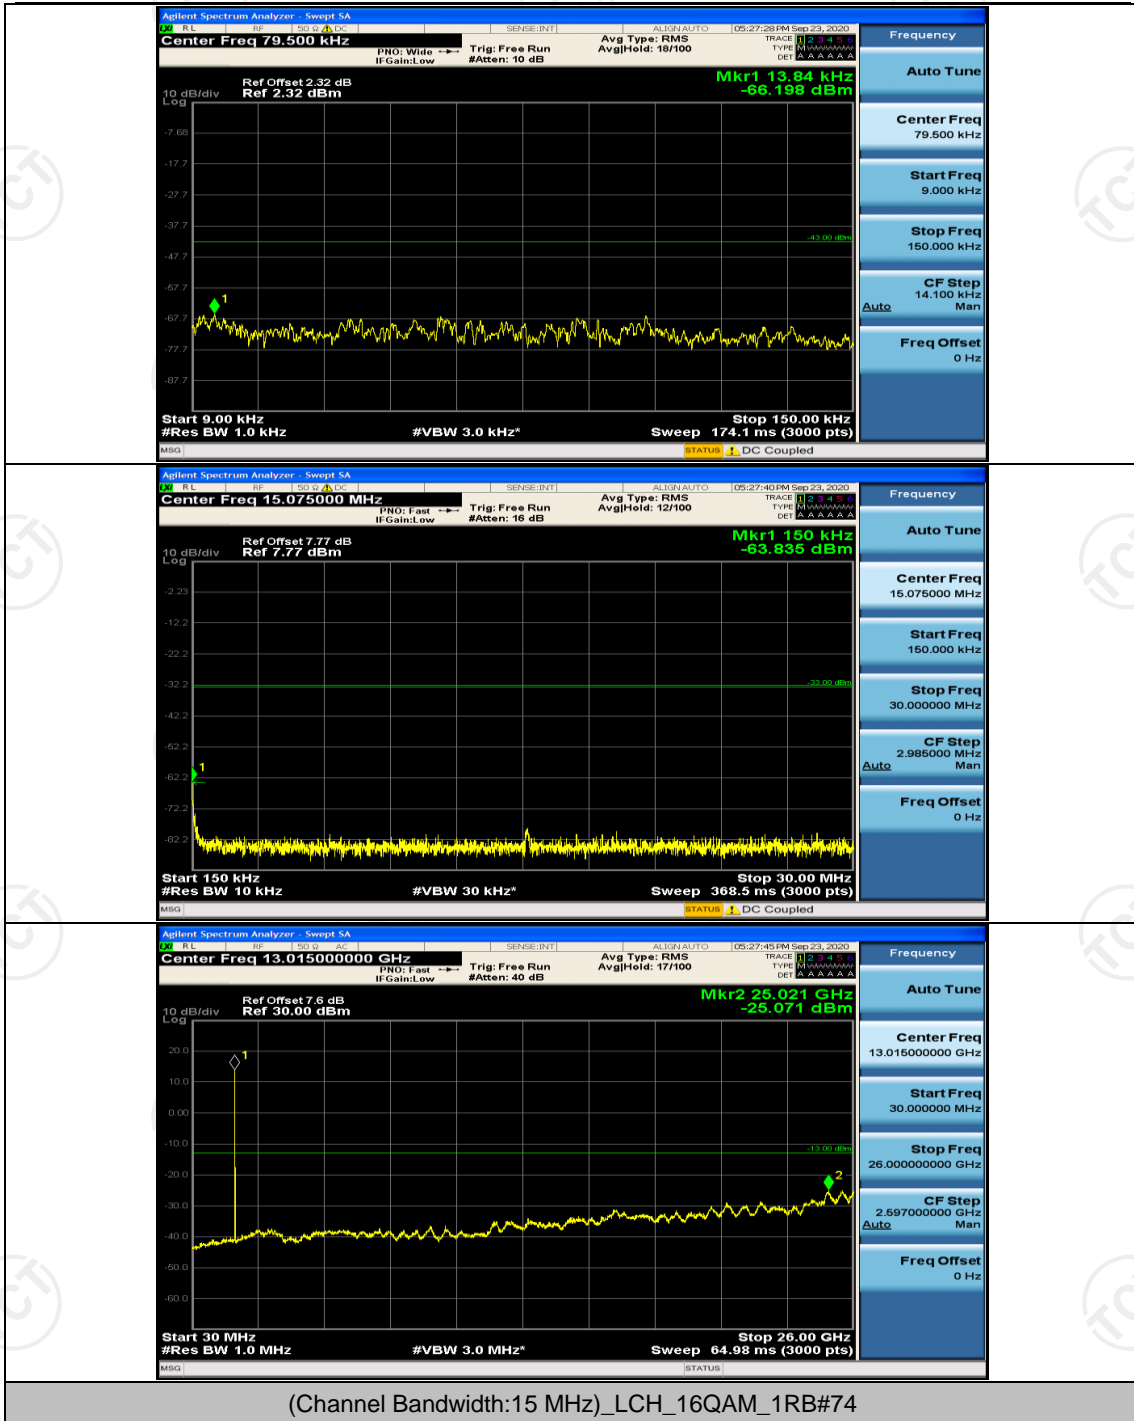

Channel Bandwidth: 10 MHz_HCH_16QAM_1RB#49

Channel Bandwidth: 15 MHz

(Channel Bandwidth:15 MHz)_HCH_16QAM_1RB#0

Channel Bandwidth: 20 MHz