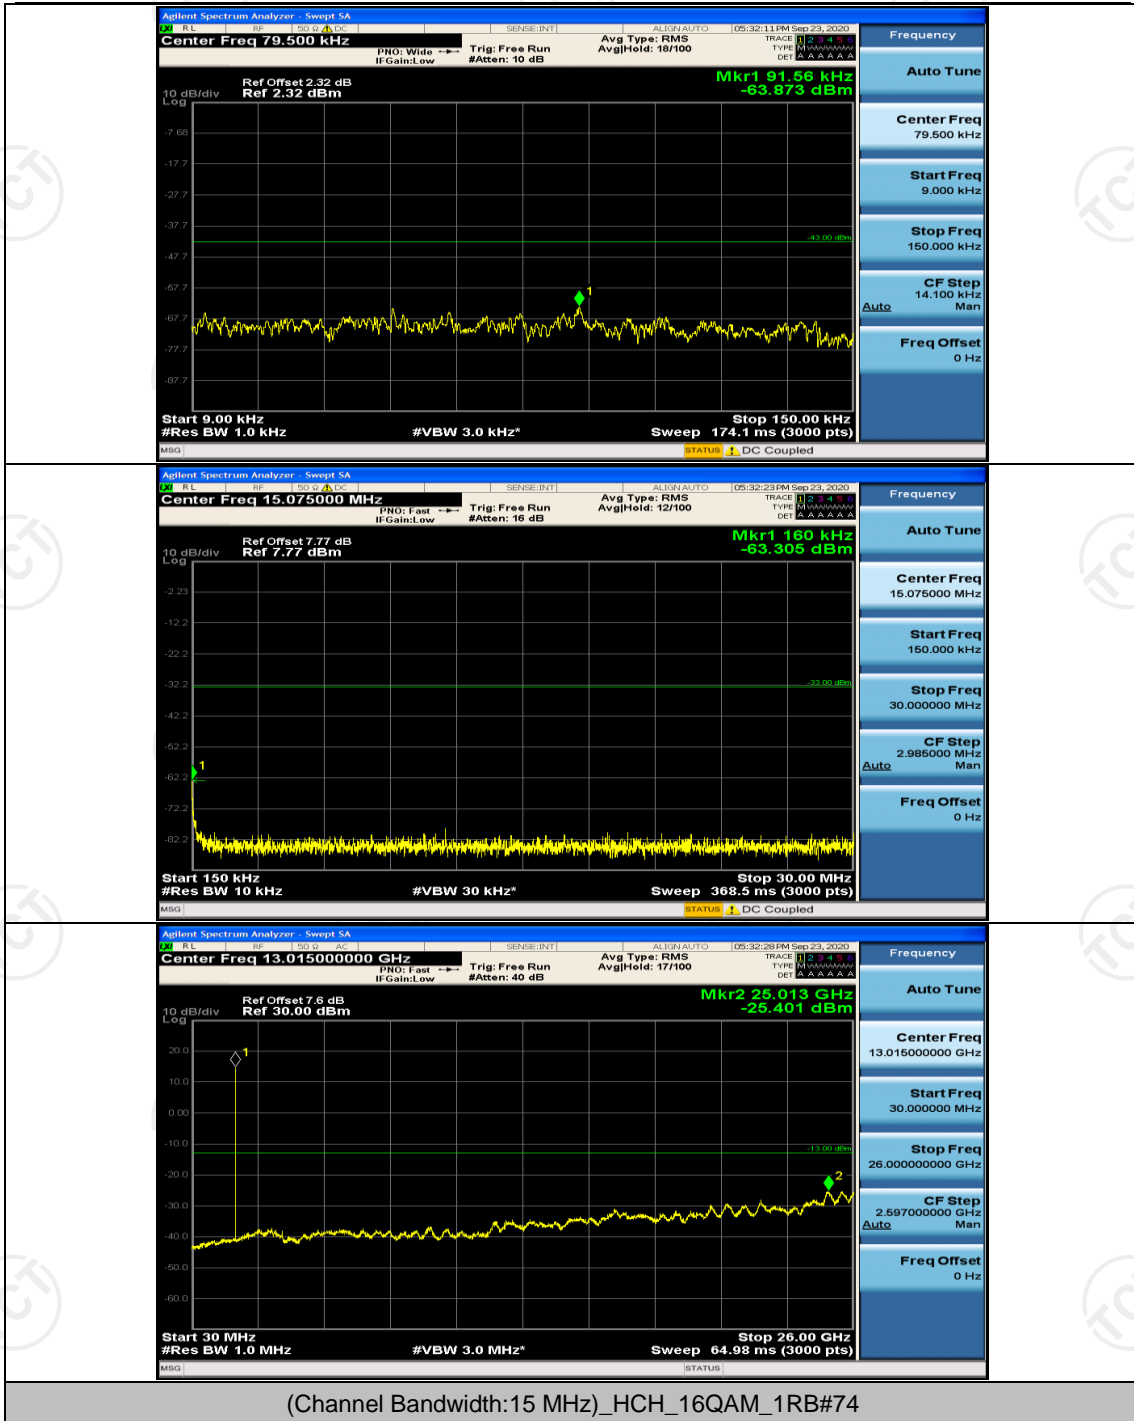

Channel Bandwidth: 10 MHz_HCH_16QAM_1RB#49

Channel Bandwidth: 15 MHz

(Channel Bandwidth:15 MHz)_HCH_16QAM_1RB#0

Channel Bandwidth: 20 MHz