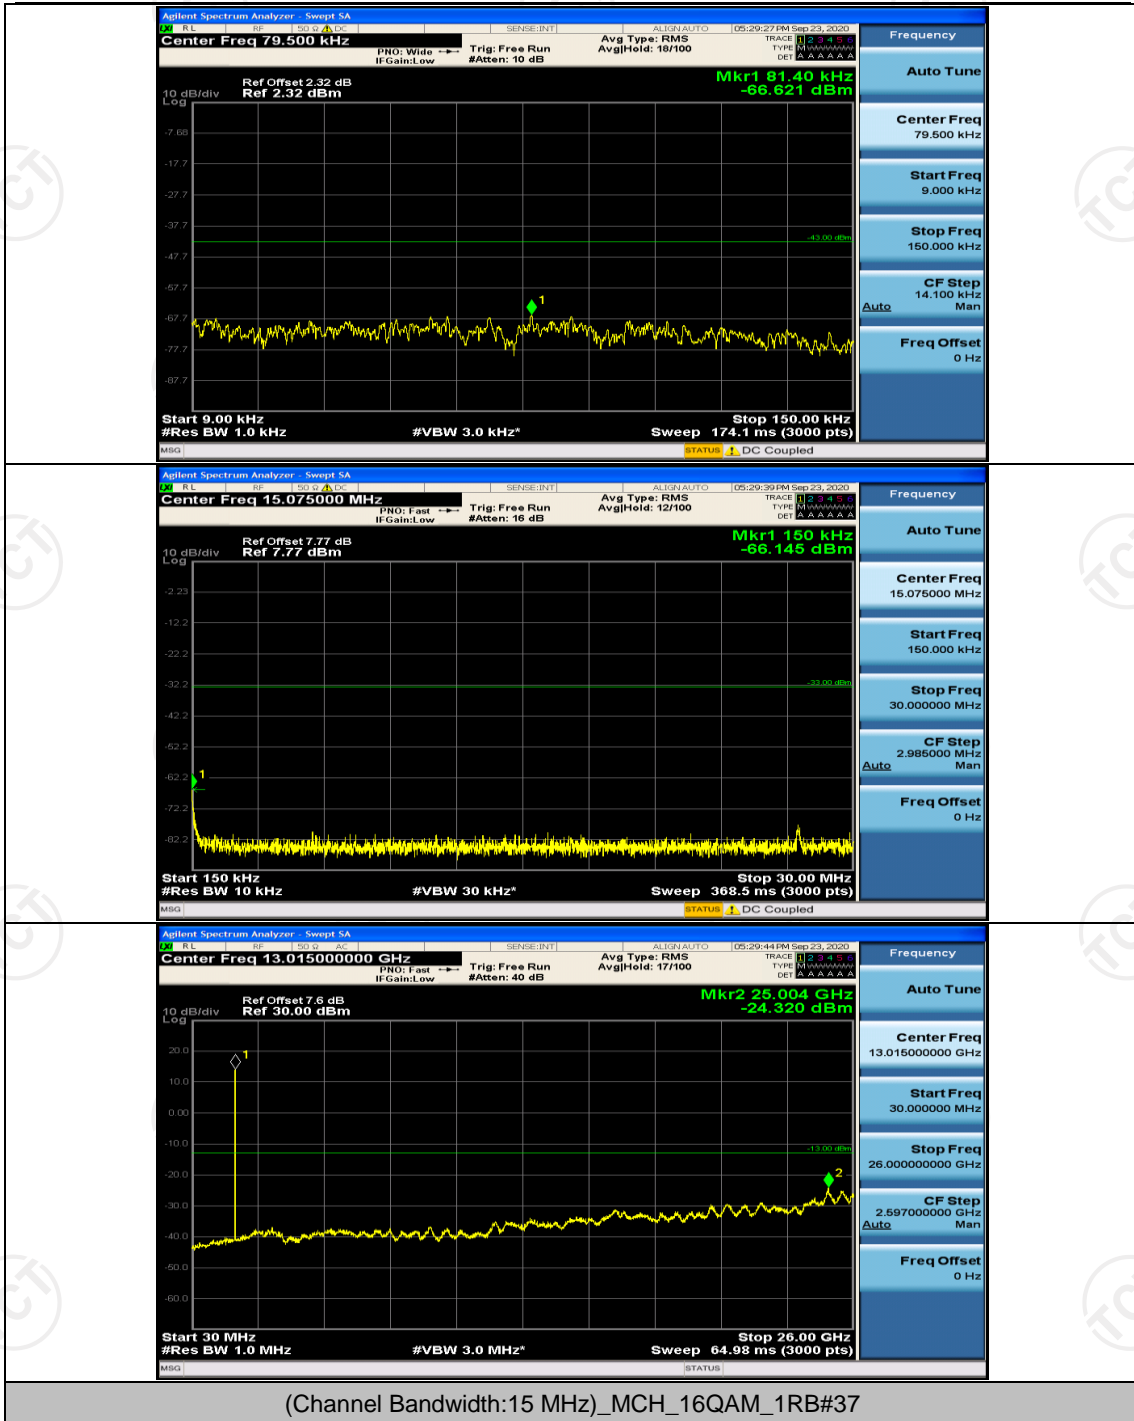

Channel Bandwidth: 10 MHz_HCH_16QAM_1RB#49

Channel Bandwidth: 15 MHz

(Channel Bandwidth:15 MHz)_HCH_16QAM_1RB#0

Channel Bandwidth: 20 MHz