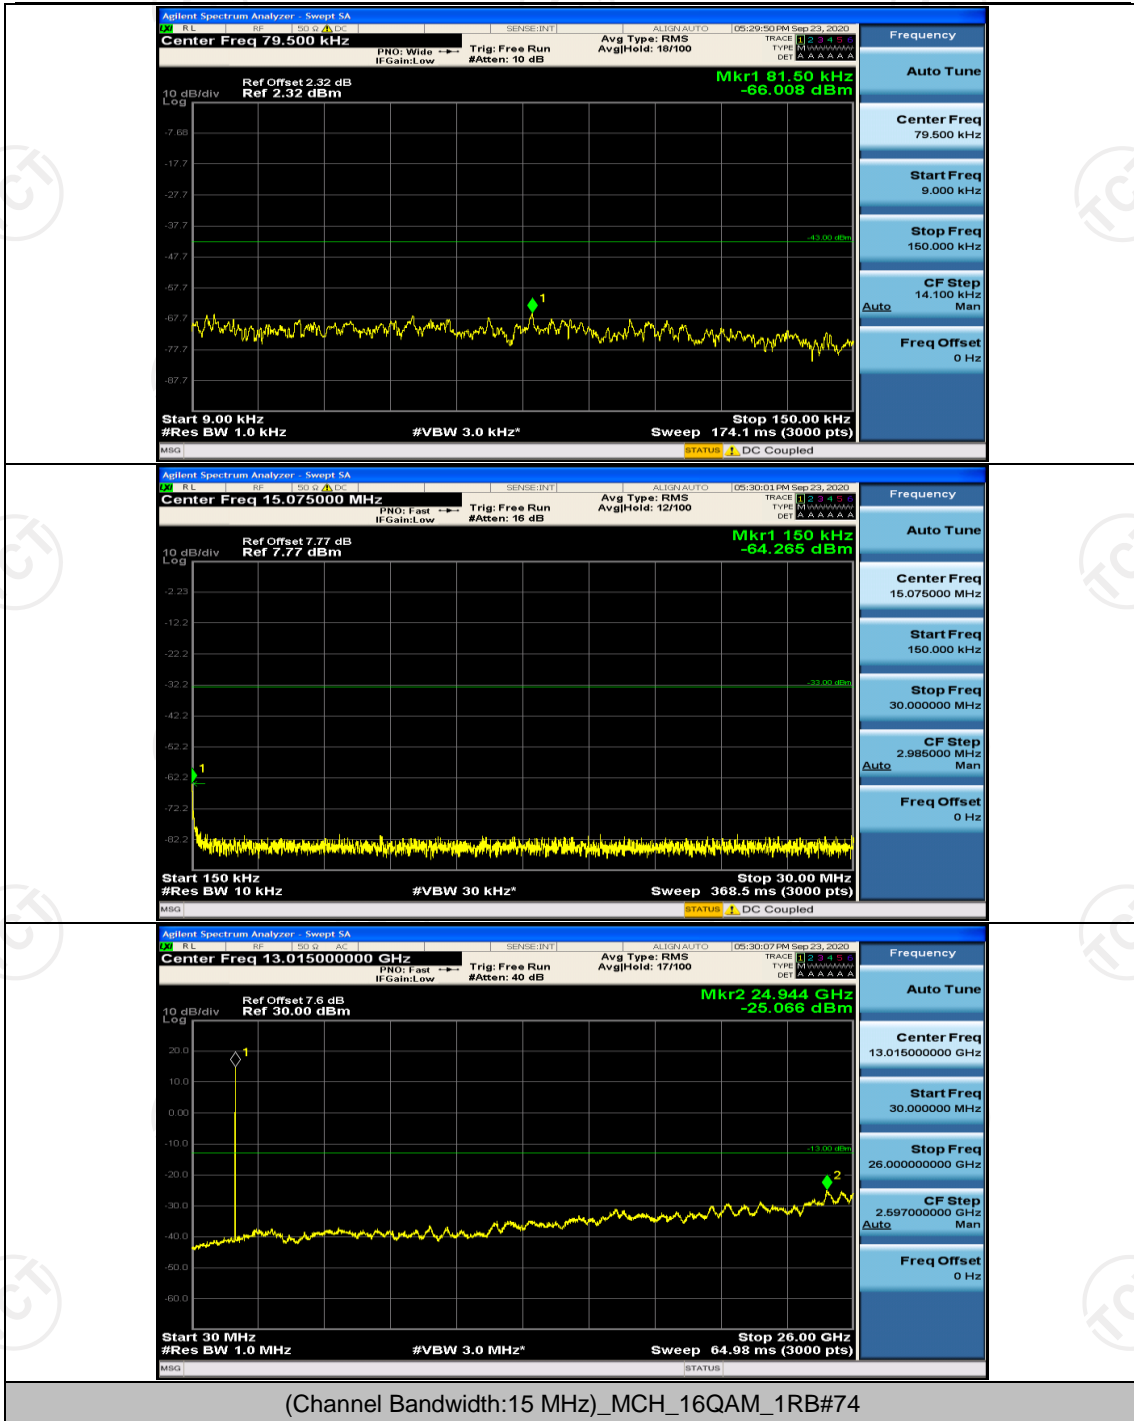

Channel Bandwidth: 10 MHz_HCH_16QAM_1RB#49

Channel Bandwidth: 15 MHz

(Channel Bandwidth:15 MHz)_HCH_16QAM_1RB#0

Channel Bandwidth: 20 MHz