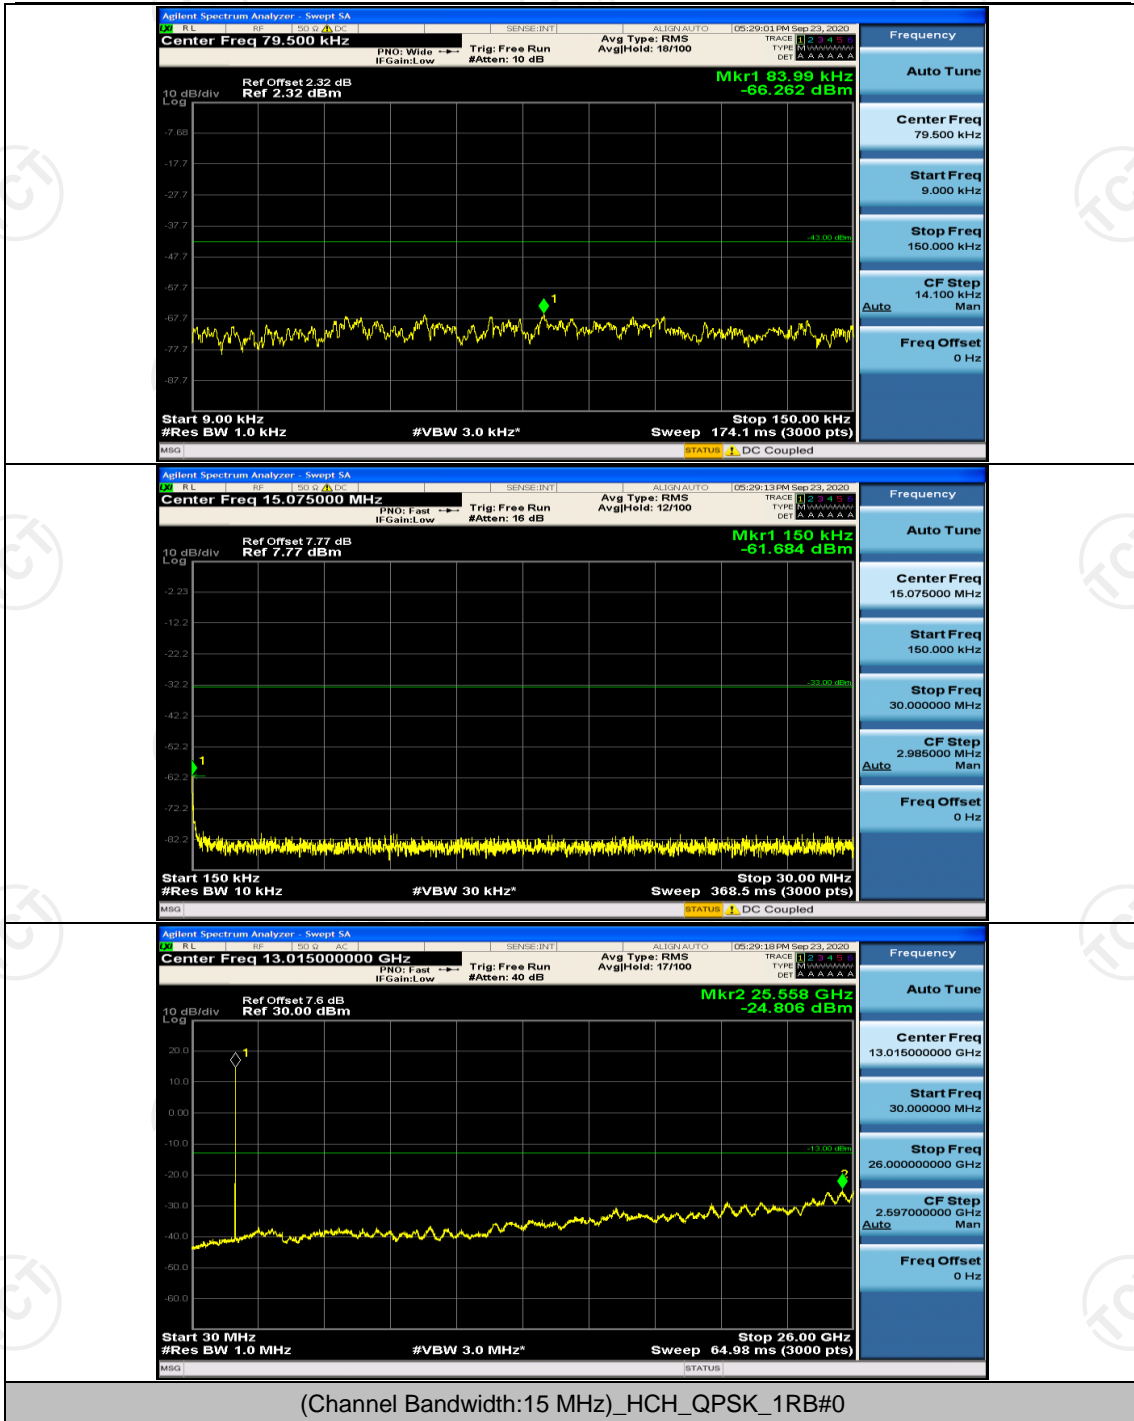

Channel Bandwidth: 10 MHz_HCH_16QAM_1RB#49

Channel Bandwidth: 15 MHz

(Channel Bandwidth:15 MHz)_HCH_16QAM_1RB#0

Channel Bandwidth: 20 MHz