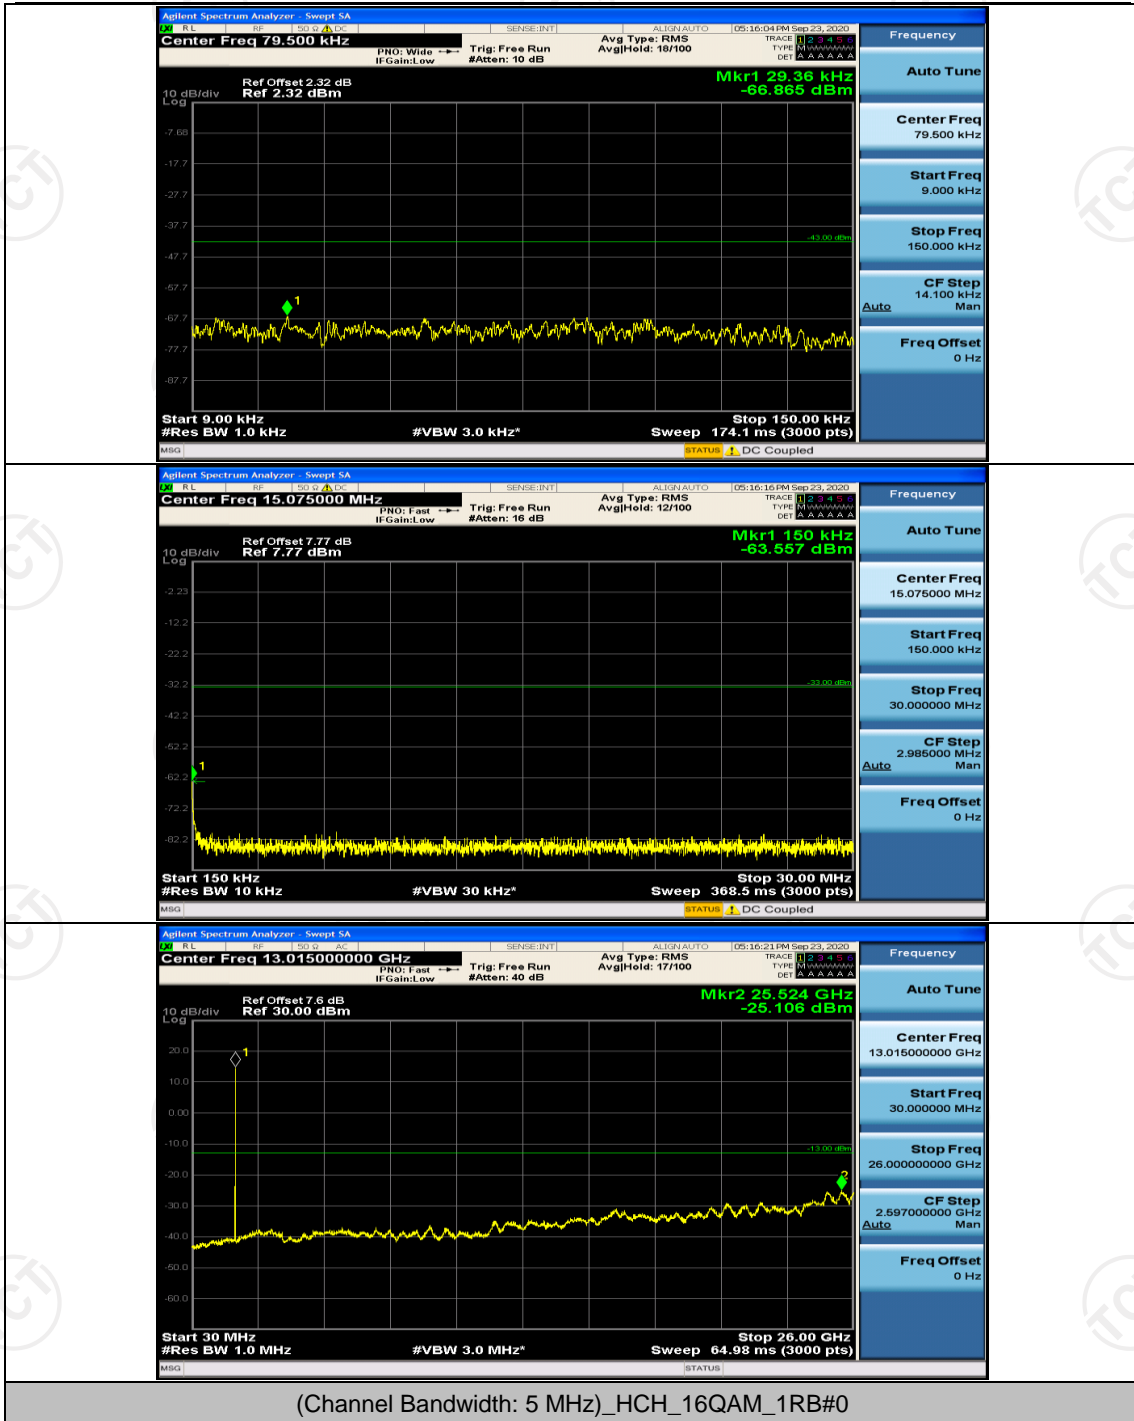

Channel Bandwidth: 5 MHz

(Channel Bandwidth: 5 MHz)_LCH_16QAM_1RB#12

Channel Bandwidth: 10 MHz