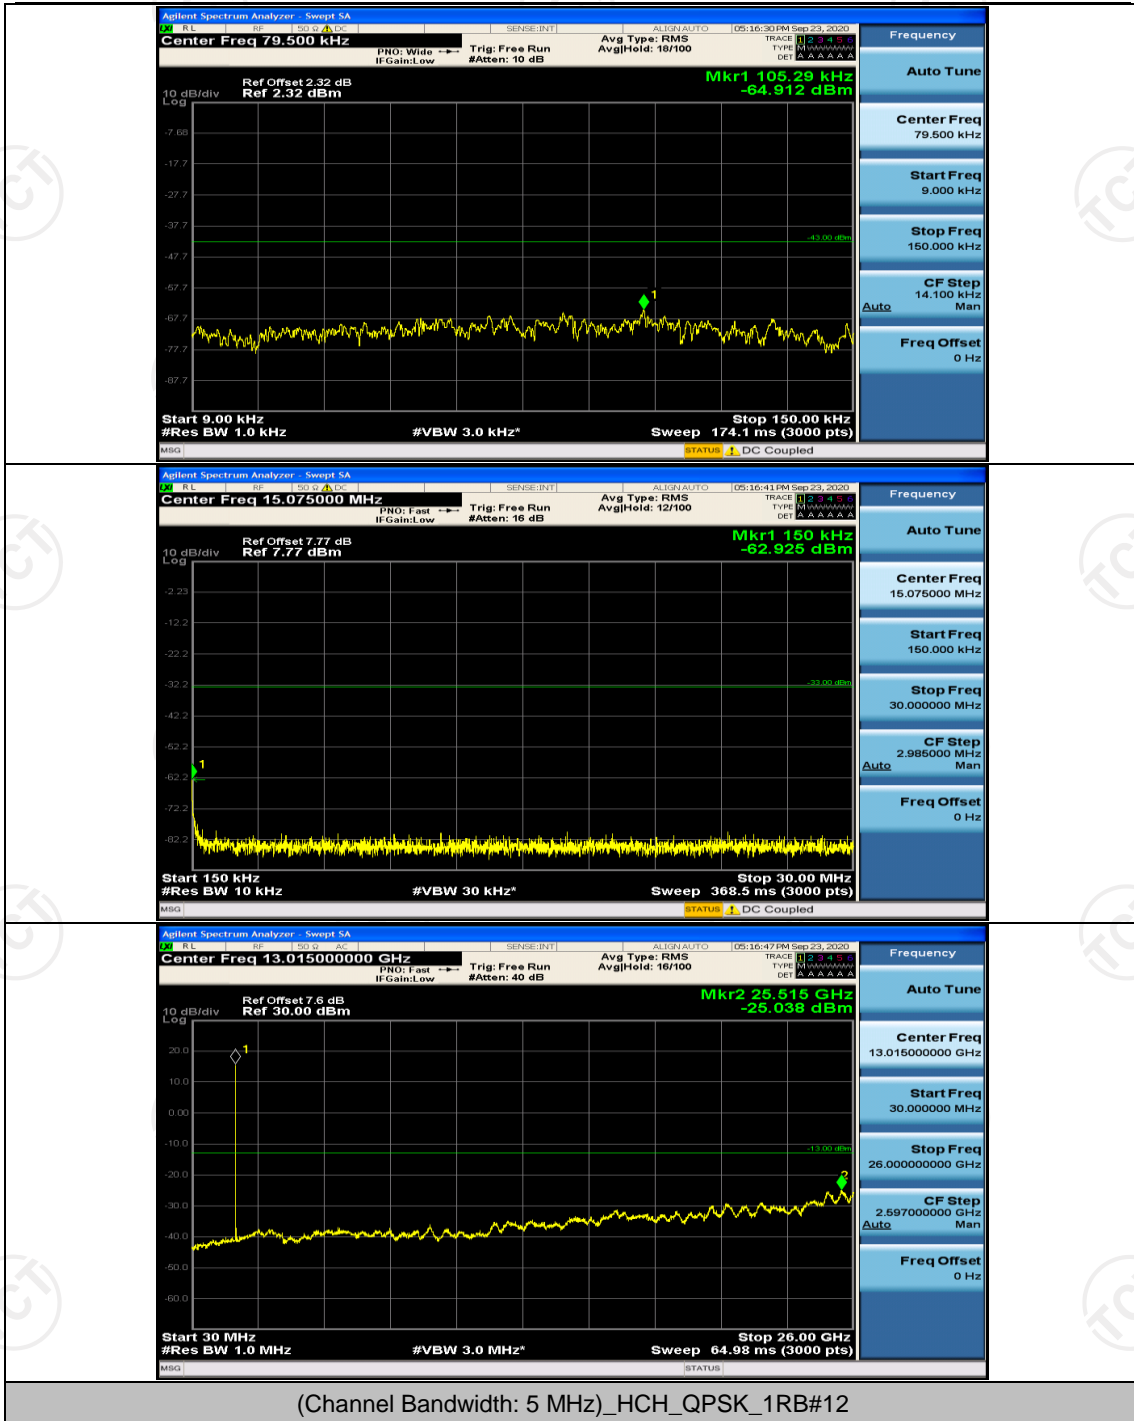

Channel Bandwidth: 5 MHz

(Channel Bandwidth: 5 MHz)_LCH_16QAM_1RB#12

Channel Bandwidth: 10 MHz