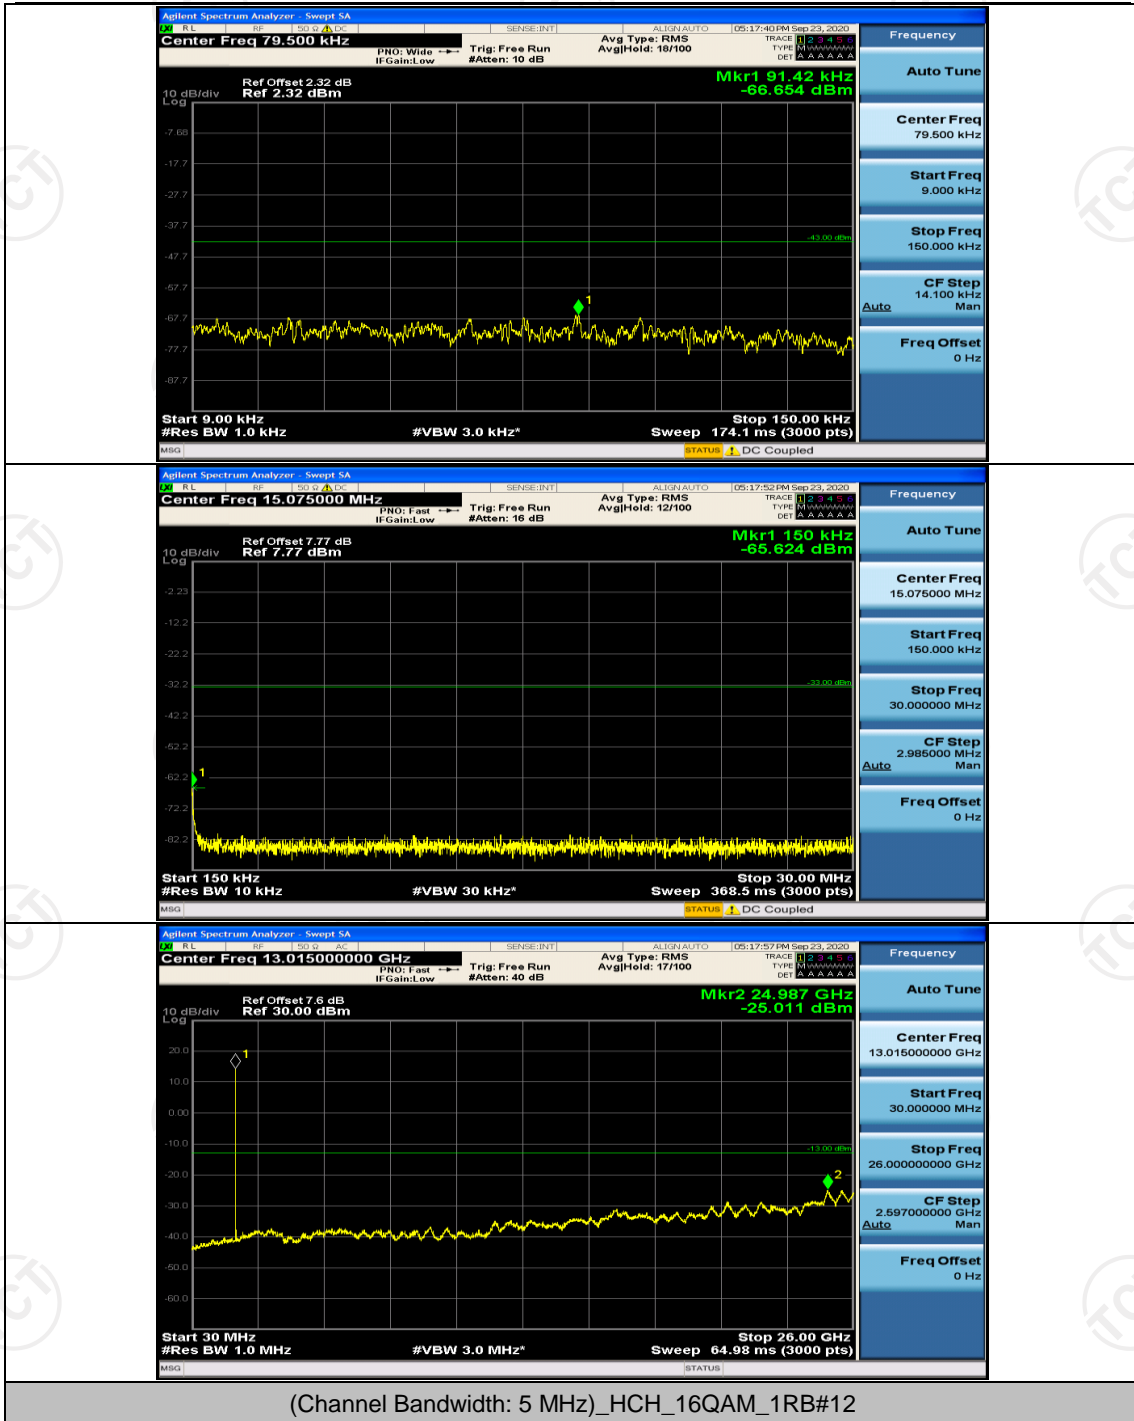

Channel Bandwidth: 5 MHz

(Channel Bandwidth: 5 MHz)_LCH_16QAM_1RB#12

Channel Bandwidth: 10 MHz