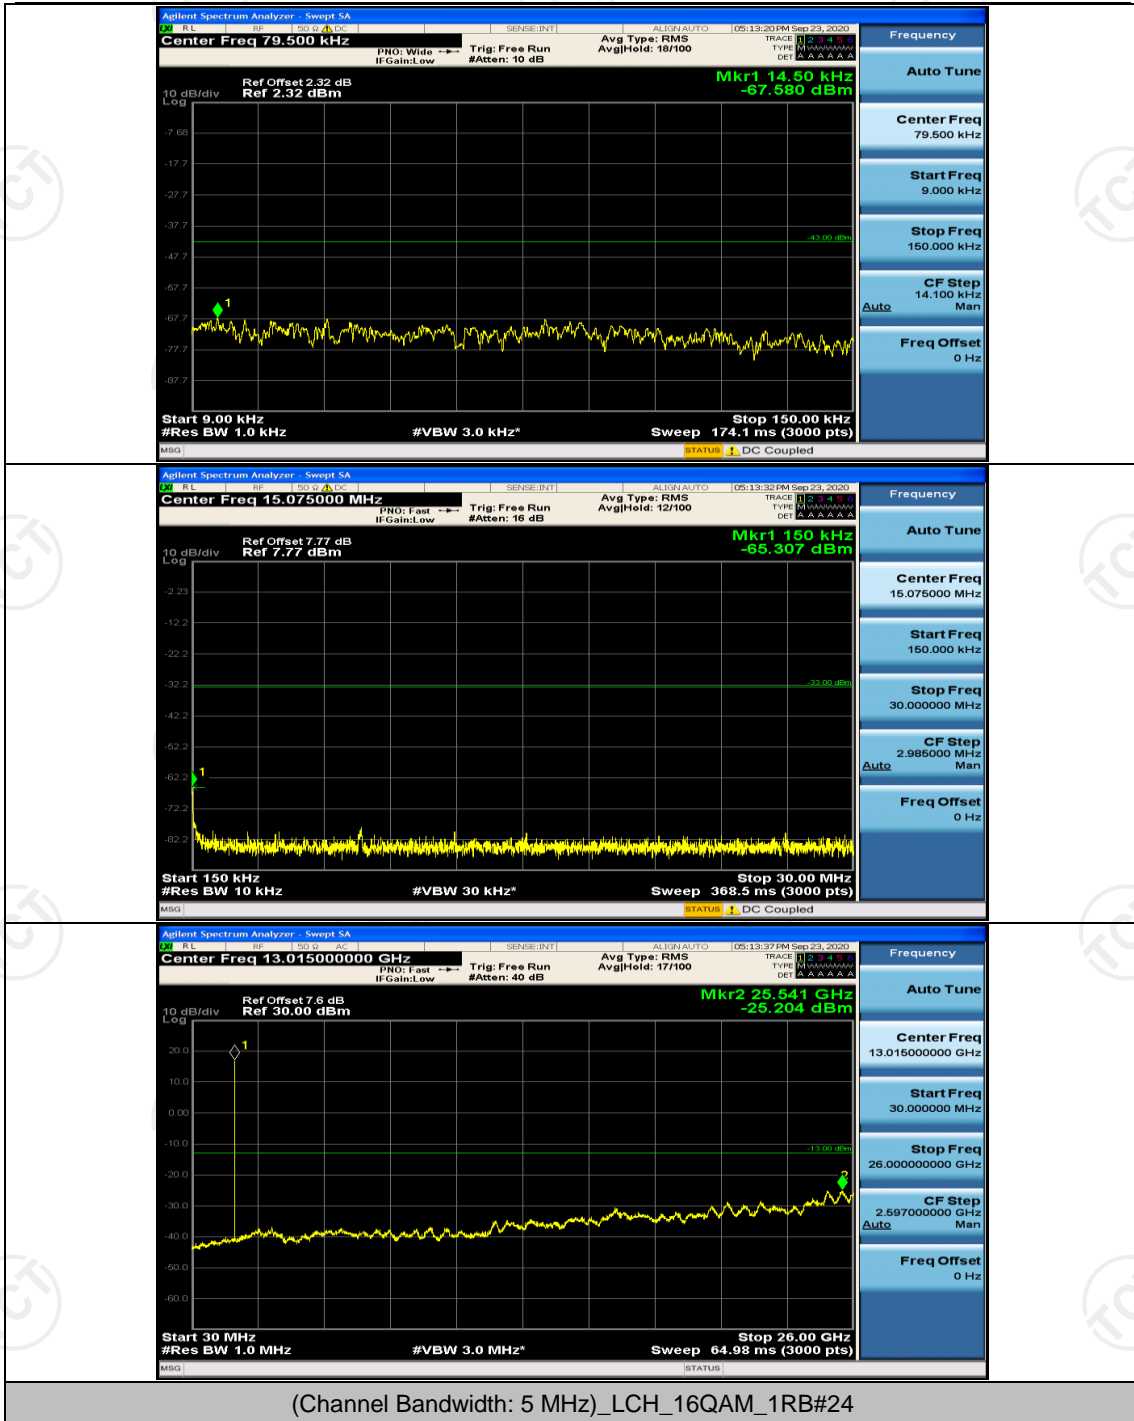

Channel Bandwidth: 5 MHz

(Channel Bandwidth: 5 MHz)_LCH_16QAM_1RB#12

Channel Bandwidth: 10 MHz