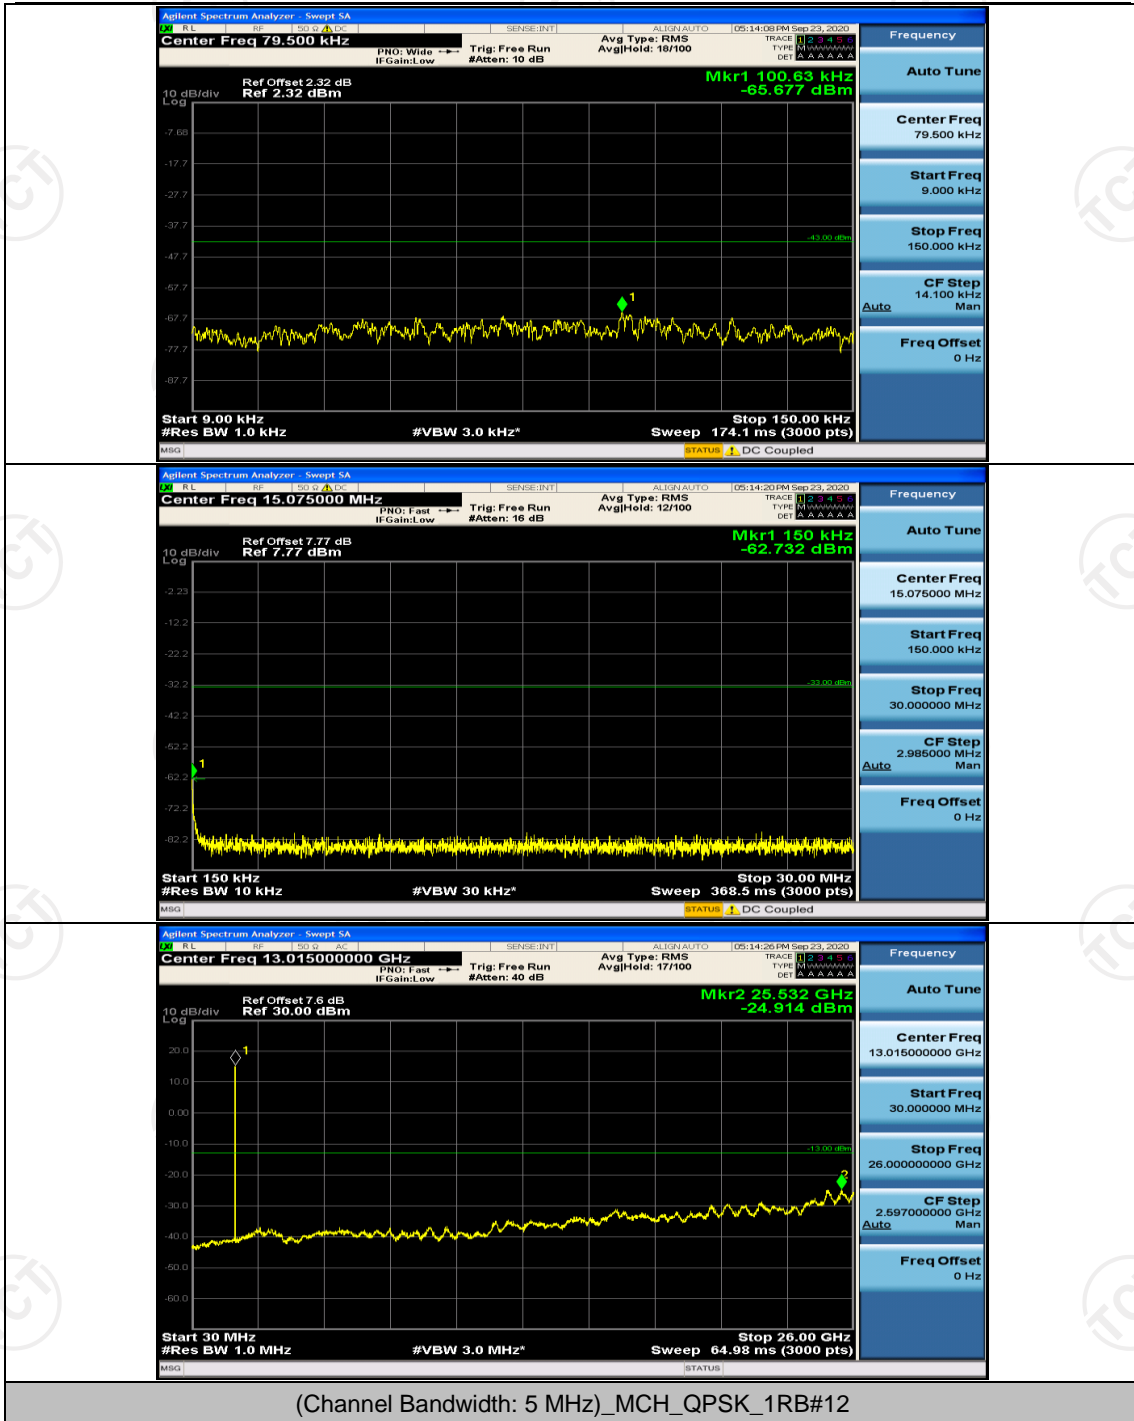

Channel Bandwidth: 5 MHz

(Channel Bandwidth: 5 MHz)_LCH_16QAM_1RB#12

Channel Bandwidth: 10 MHz