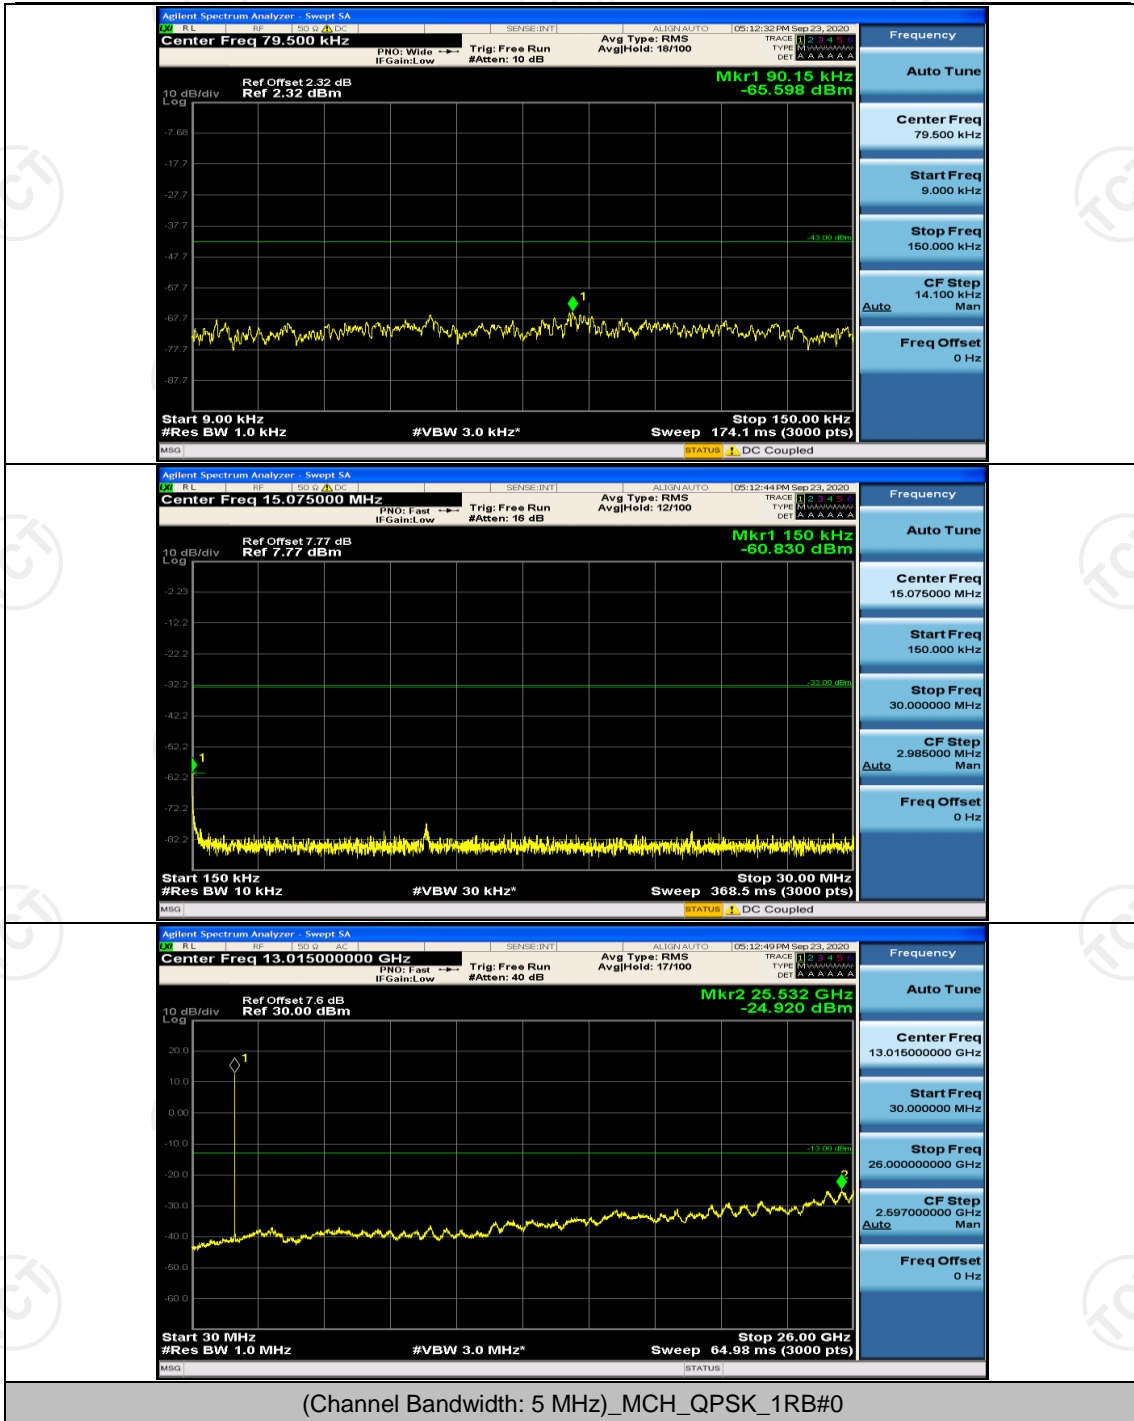

Channel Bandwidth: 5 MHz

(Channel Bandwidth: 5 MHz)_LCH_16QAM_1RB#12

Channel Bandwidth: 10 MHz