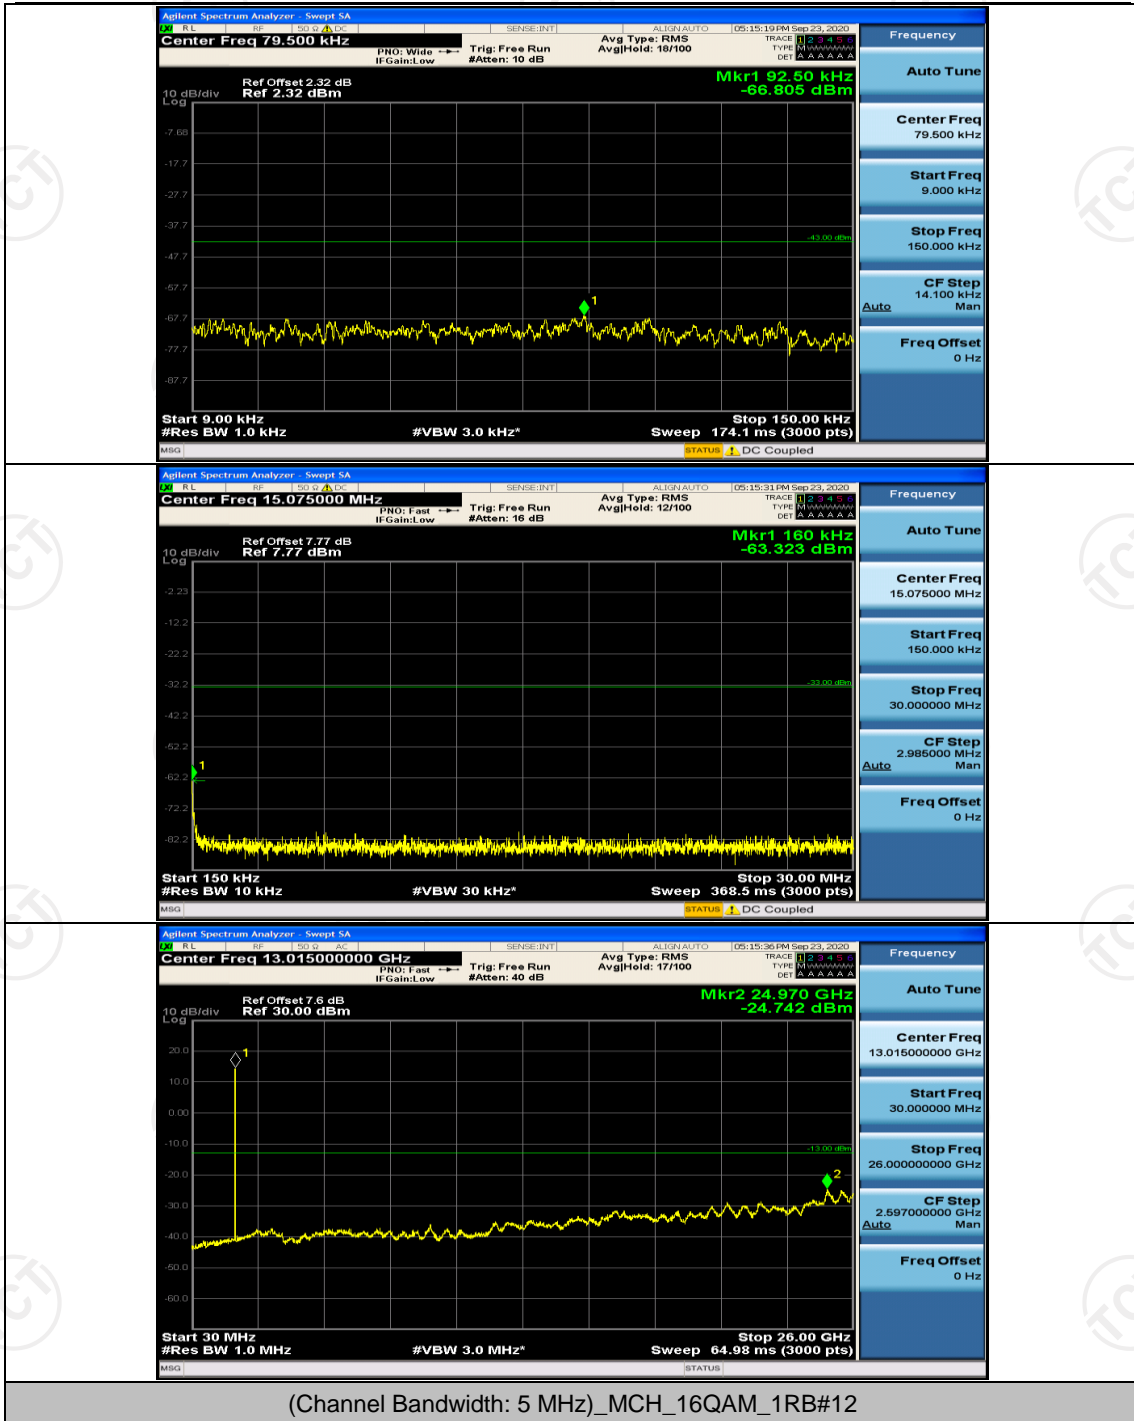

Channel Bandwidth: 5 MHz

(Channel Bandwidth: 5 MHz)_LCH_16QAM_1RB#12

Channel Bandwidth: 10 MHz