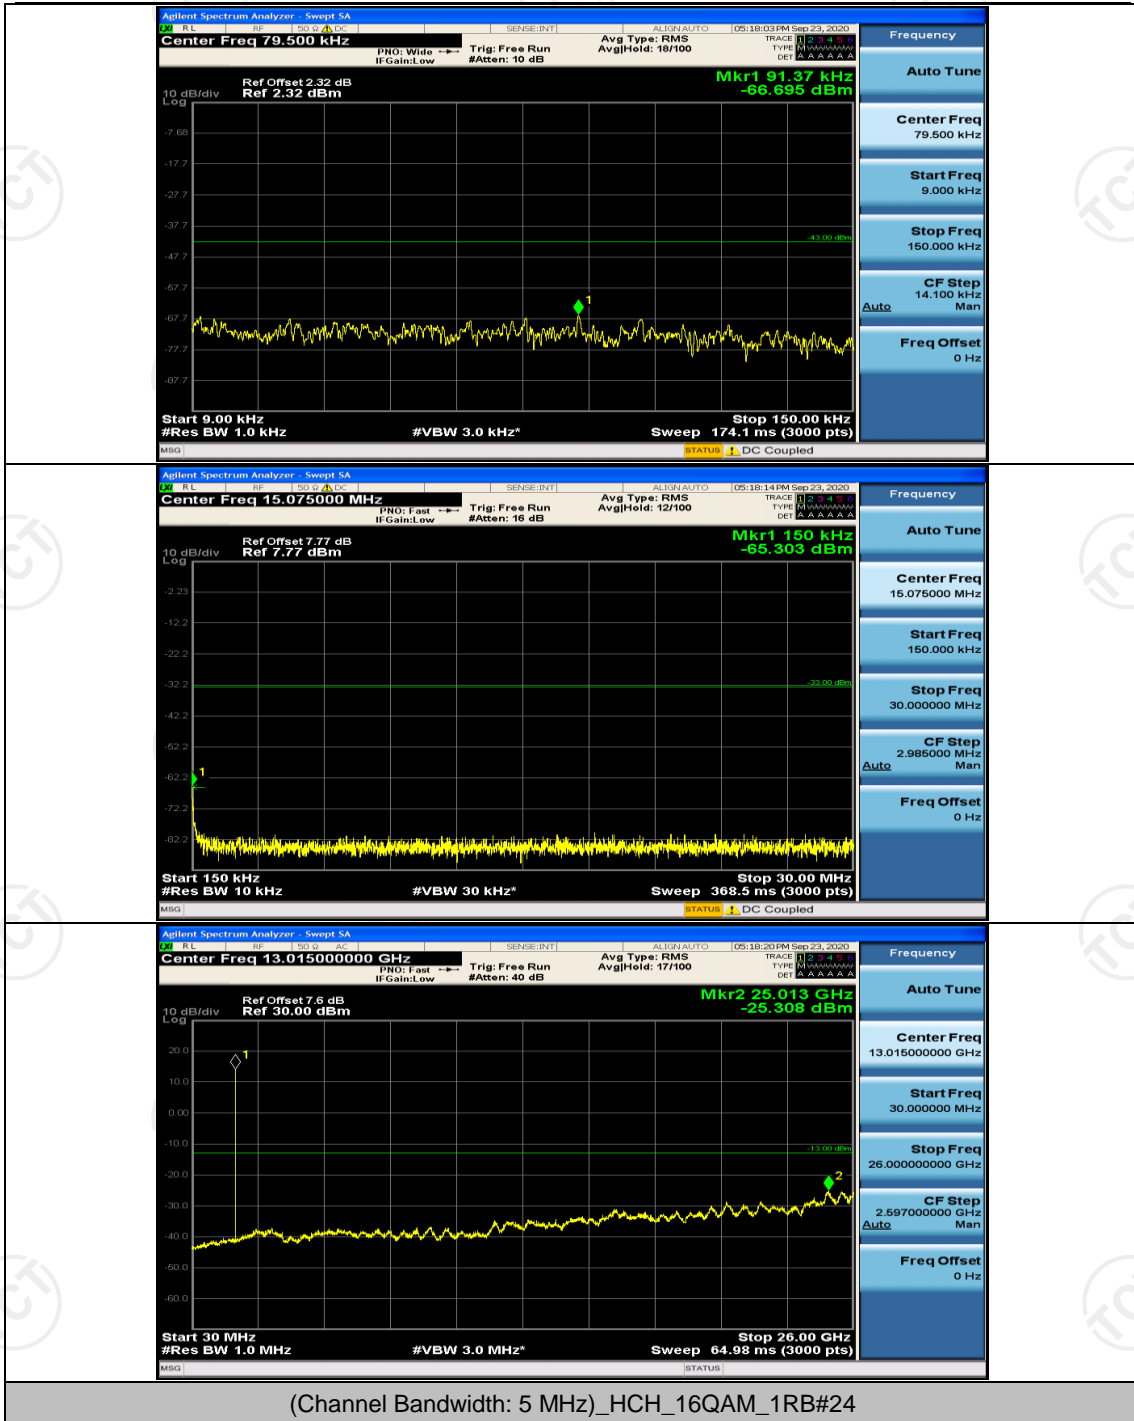

Channel Bandwidth: 5 MHz

(Channel Bandwidth: 5 MHz)_LCH_16QAM_1RB#12

Channel Bandwidth: 10 MHz