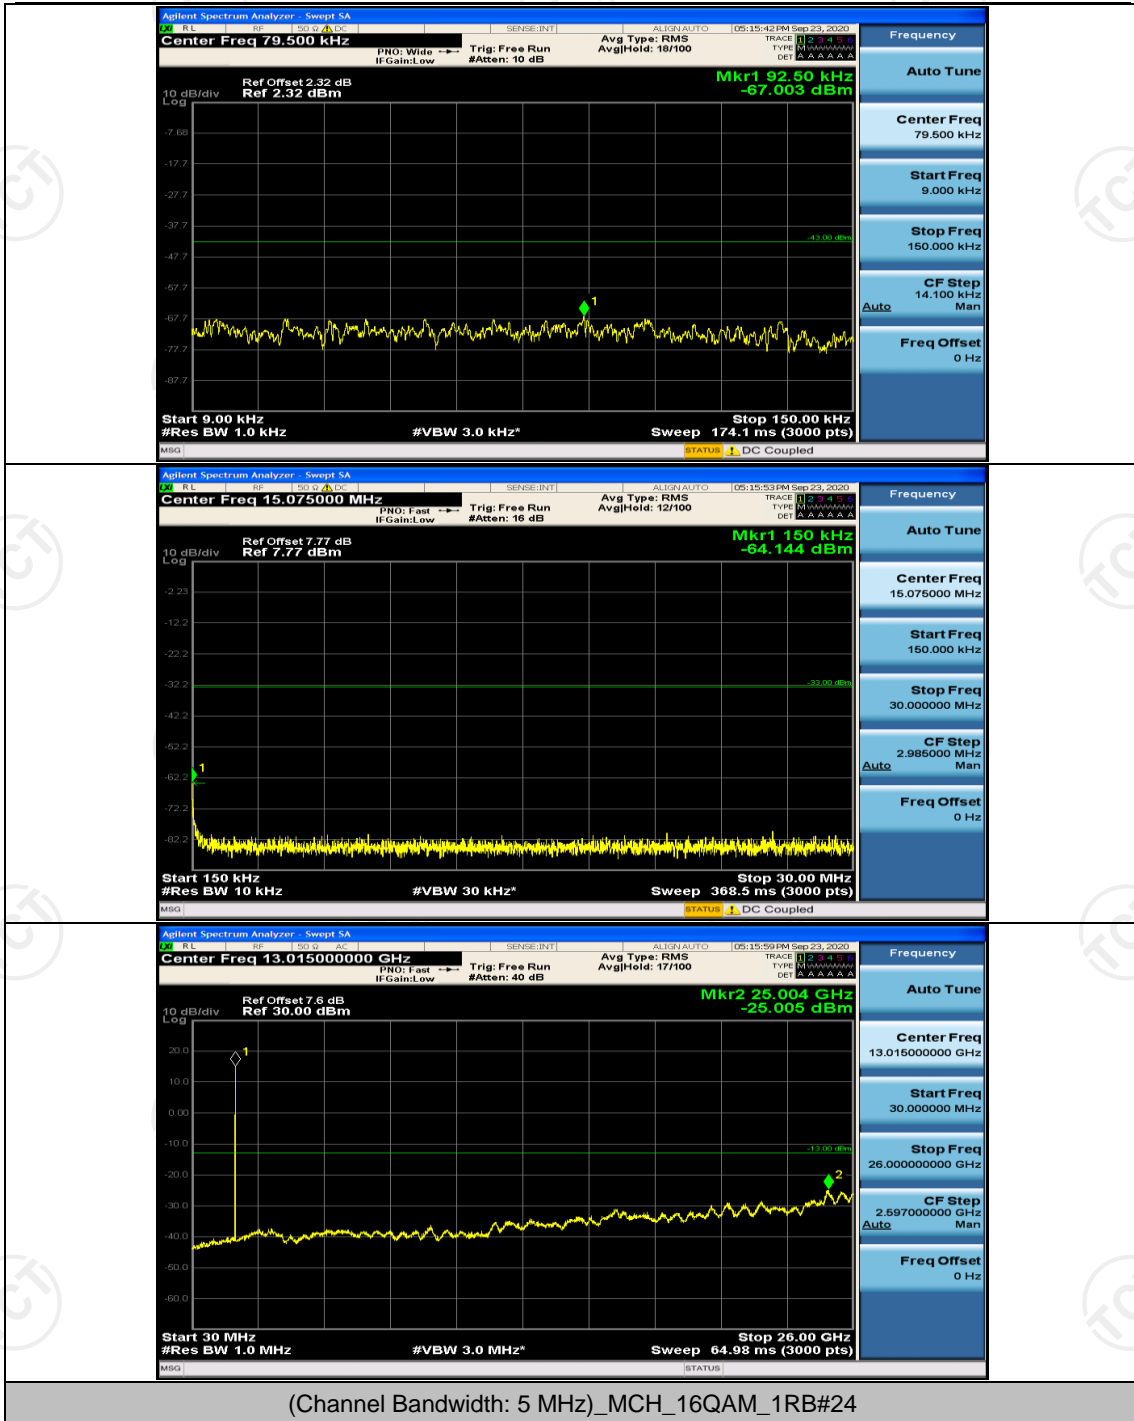

Channel Bandwidth: 5 MHz

(Channel Bandwidth: 5 MHz)_LCH_16QAM_1RB#12

Channel Bandwidth: 10 MHz