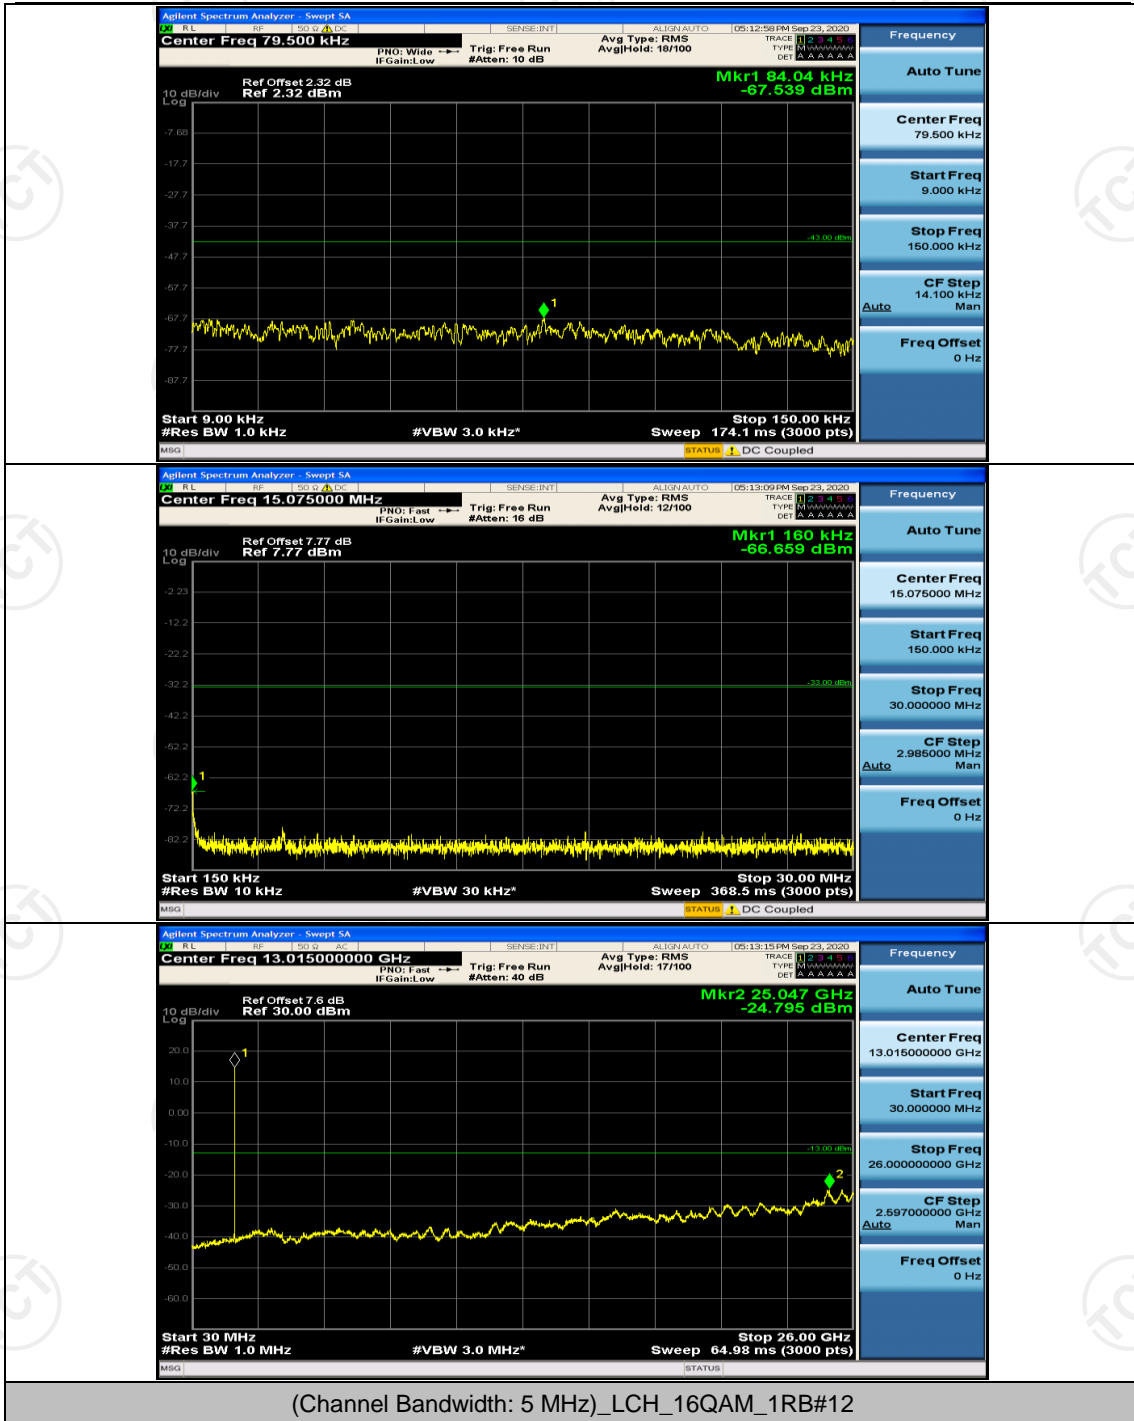

Channel Bandwidth: 5 MHz

(Channel Bandwidth: 5 MHz)_LCH_16QAM_1RB#12

Channel Bandwidth: 10 MHz