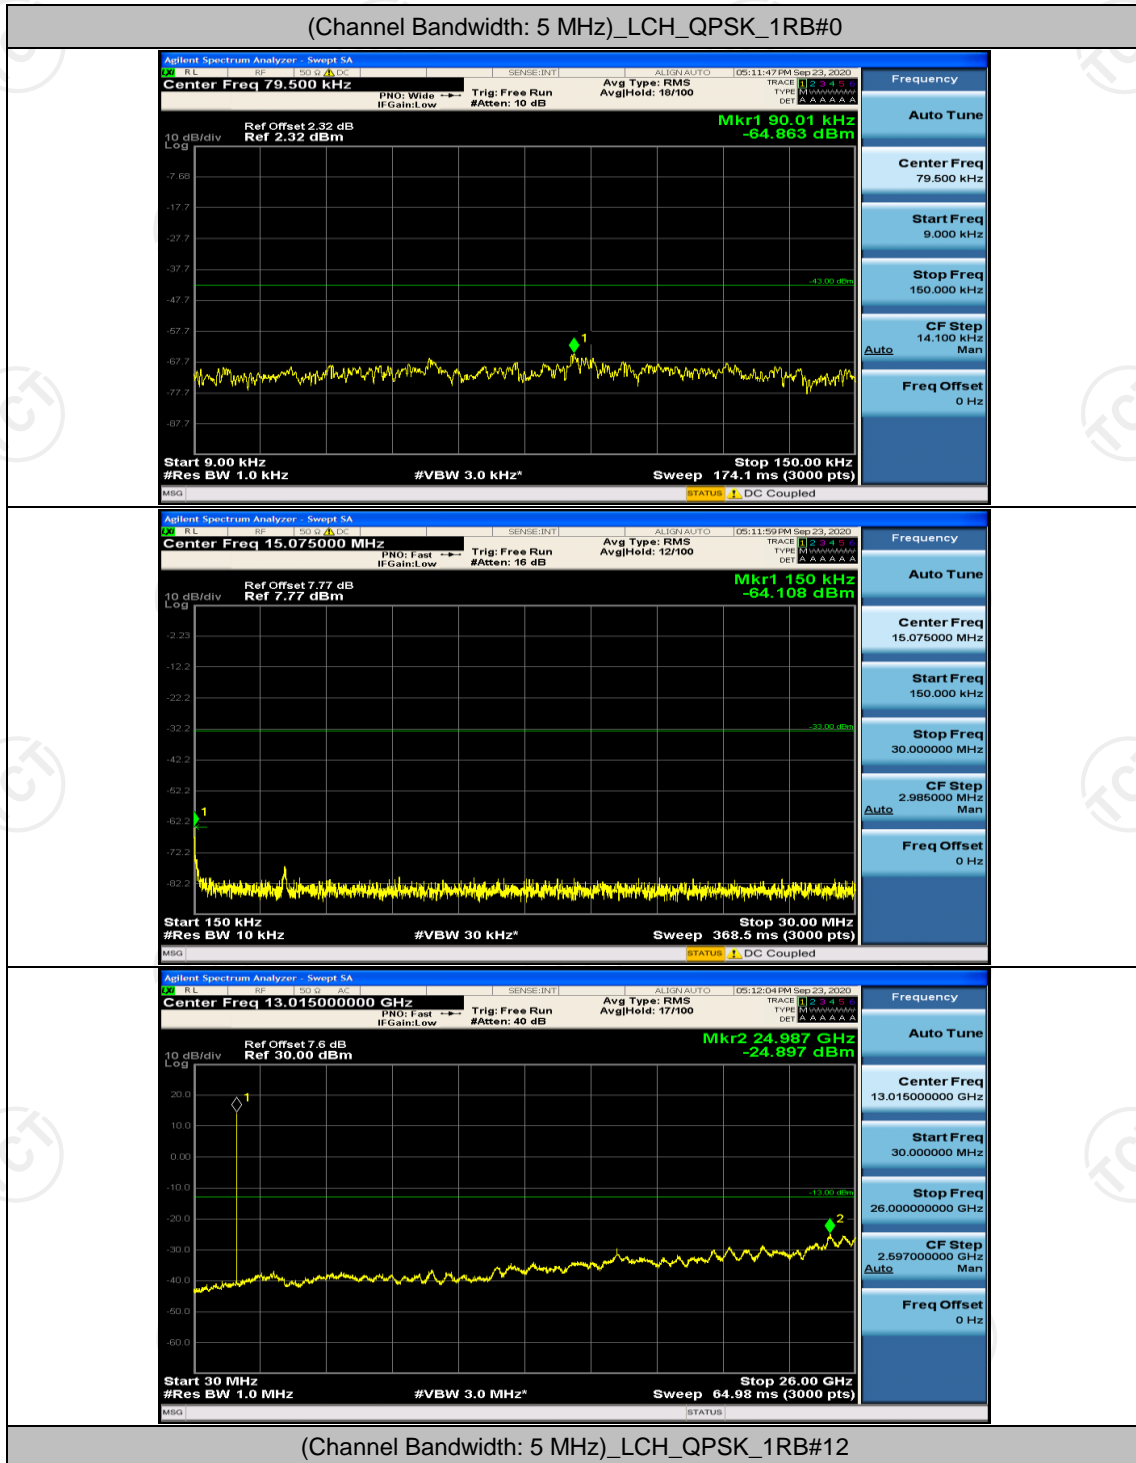

Channel Bandwidth: 5 MHz

(Channel Bandwidth: 5 MHz)_LCH_16QAM_1RB#12

Channel Bandwidth: 10 MHz