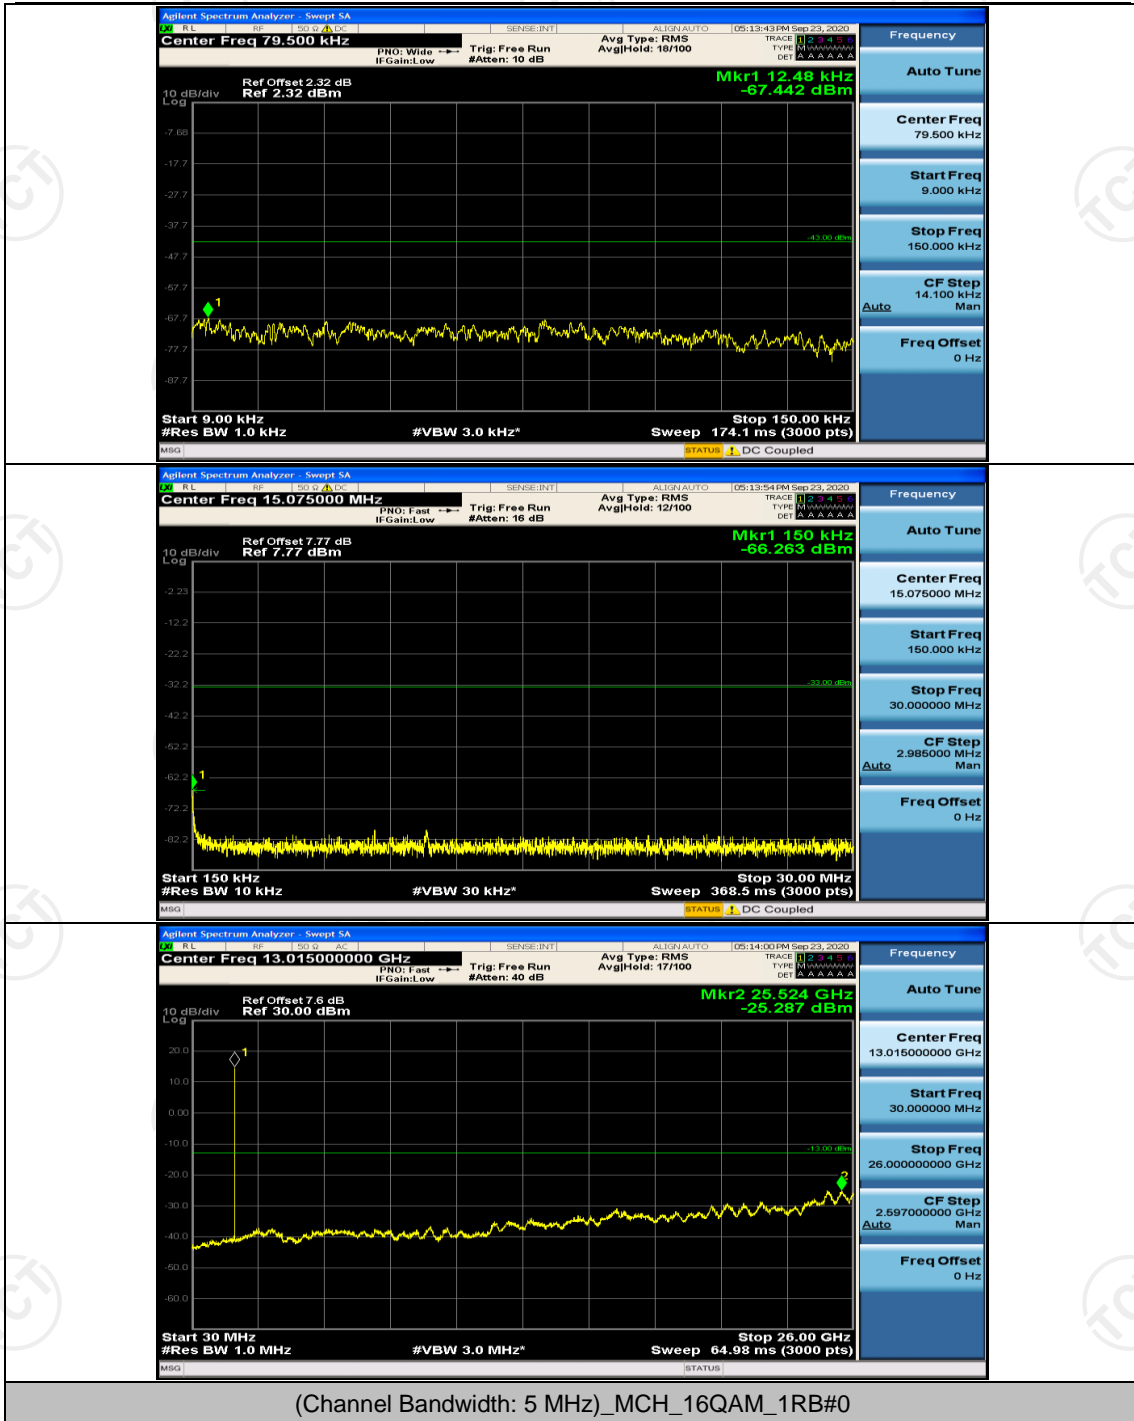

Channel Bandwidth: 5 MHz

(Channel Bandwidth: 5 MHz)_LCH_16QAM_1RB#12

Channel Bandwidth: 10 MHz