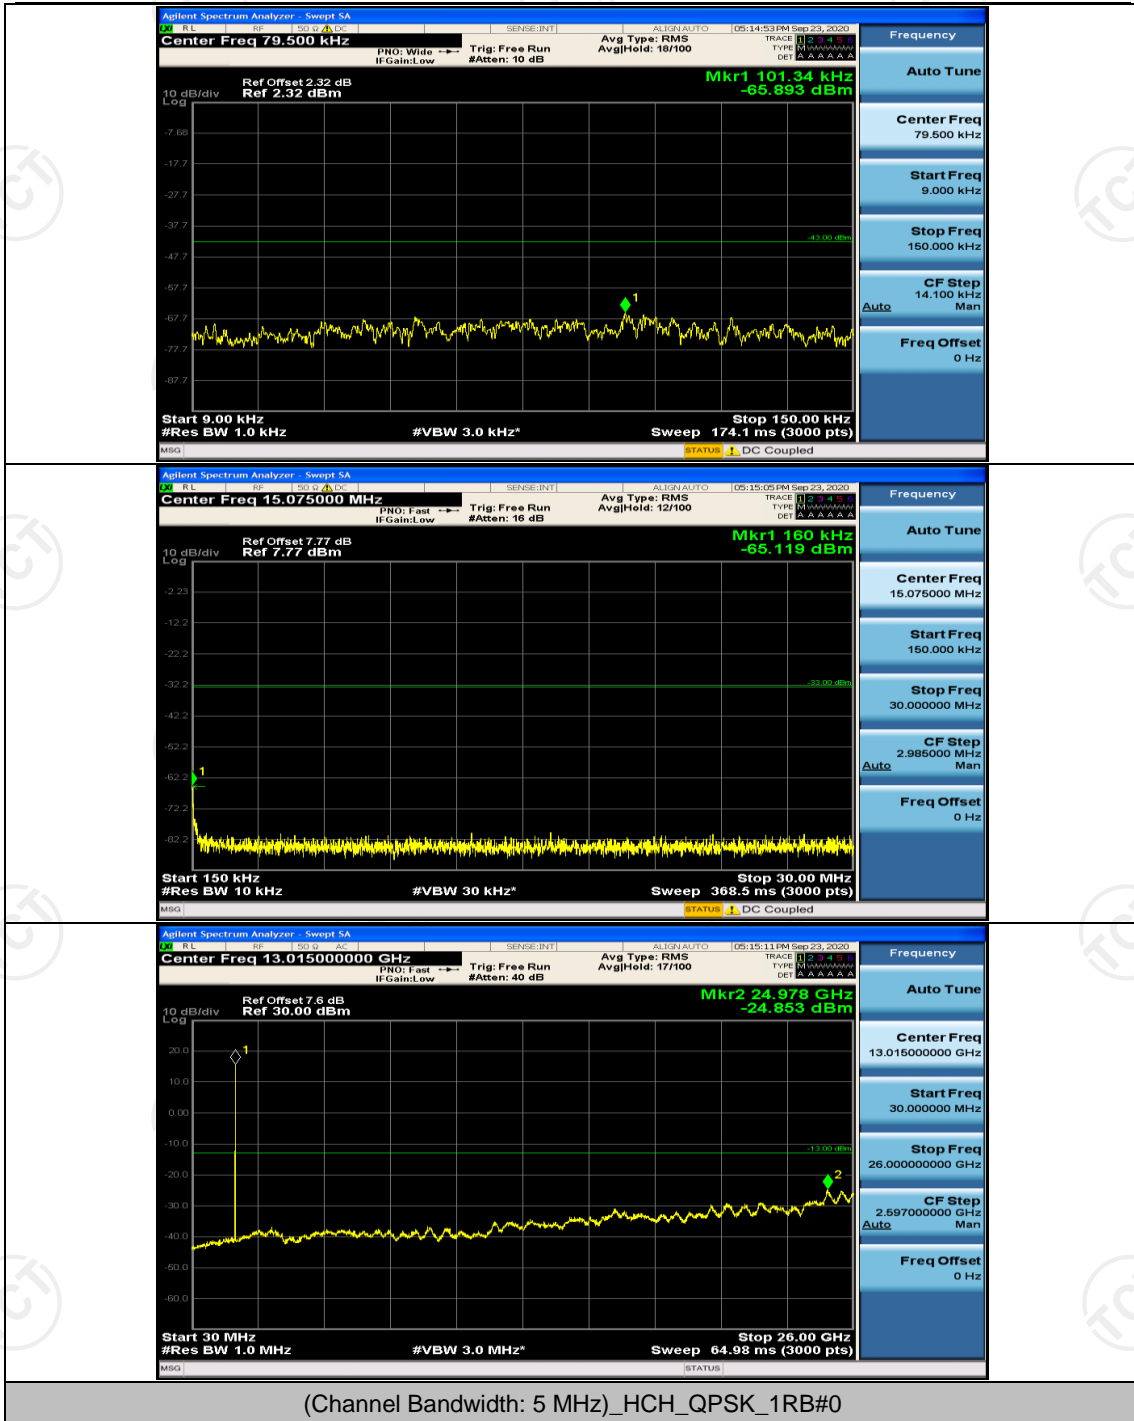

Channel Bandwidth: 5 MHz

(Channel Bandwidth: 5 MHz)_LCH_16QAM_1RB#12

Channel Bandwidth: 10 MHz