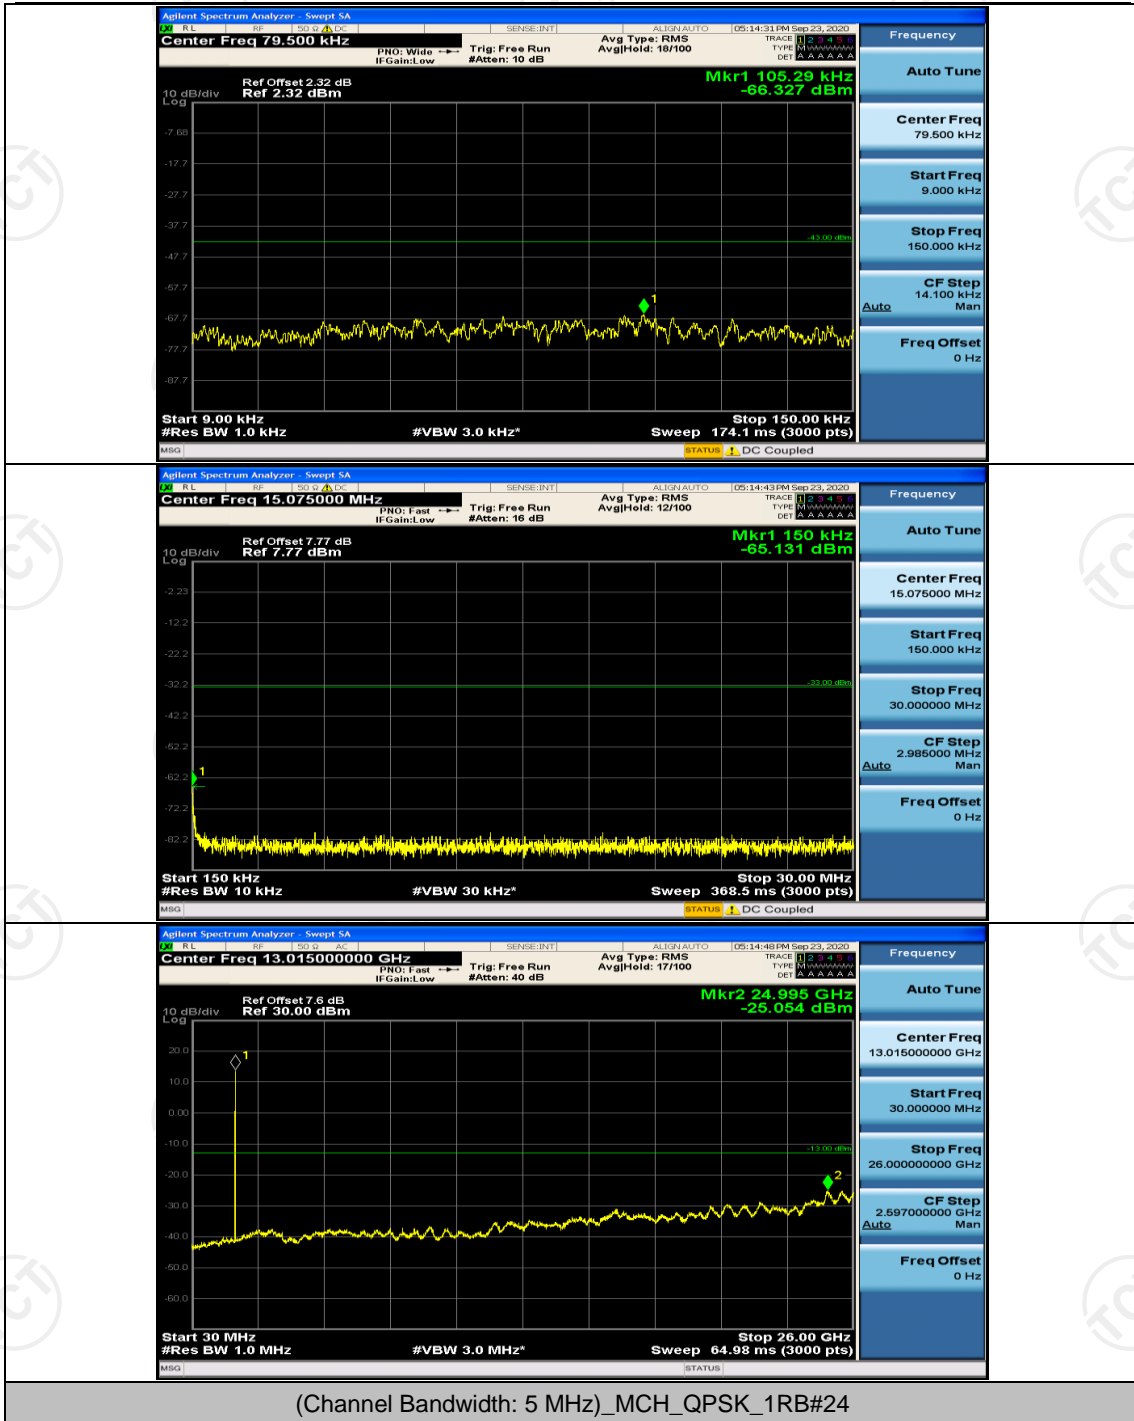

Channel Bandwidth: 5 MHz

(Channel Bandwidth: 5 MHz)_LCH_16QAM_1RB#12

Channel Bandwidth: 10 MHz