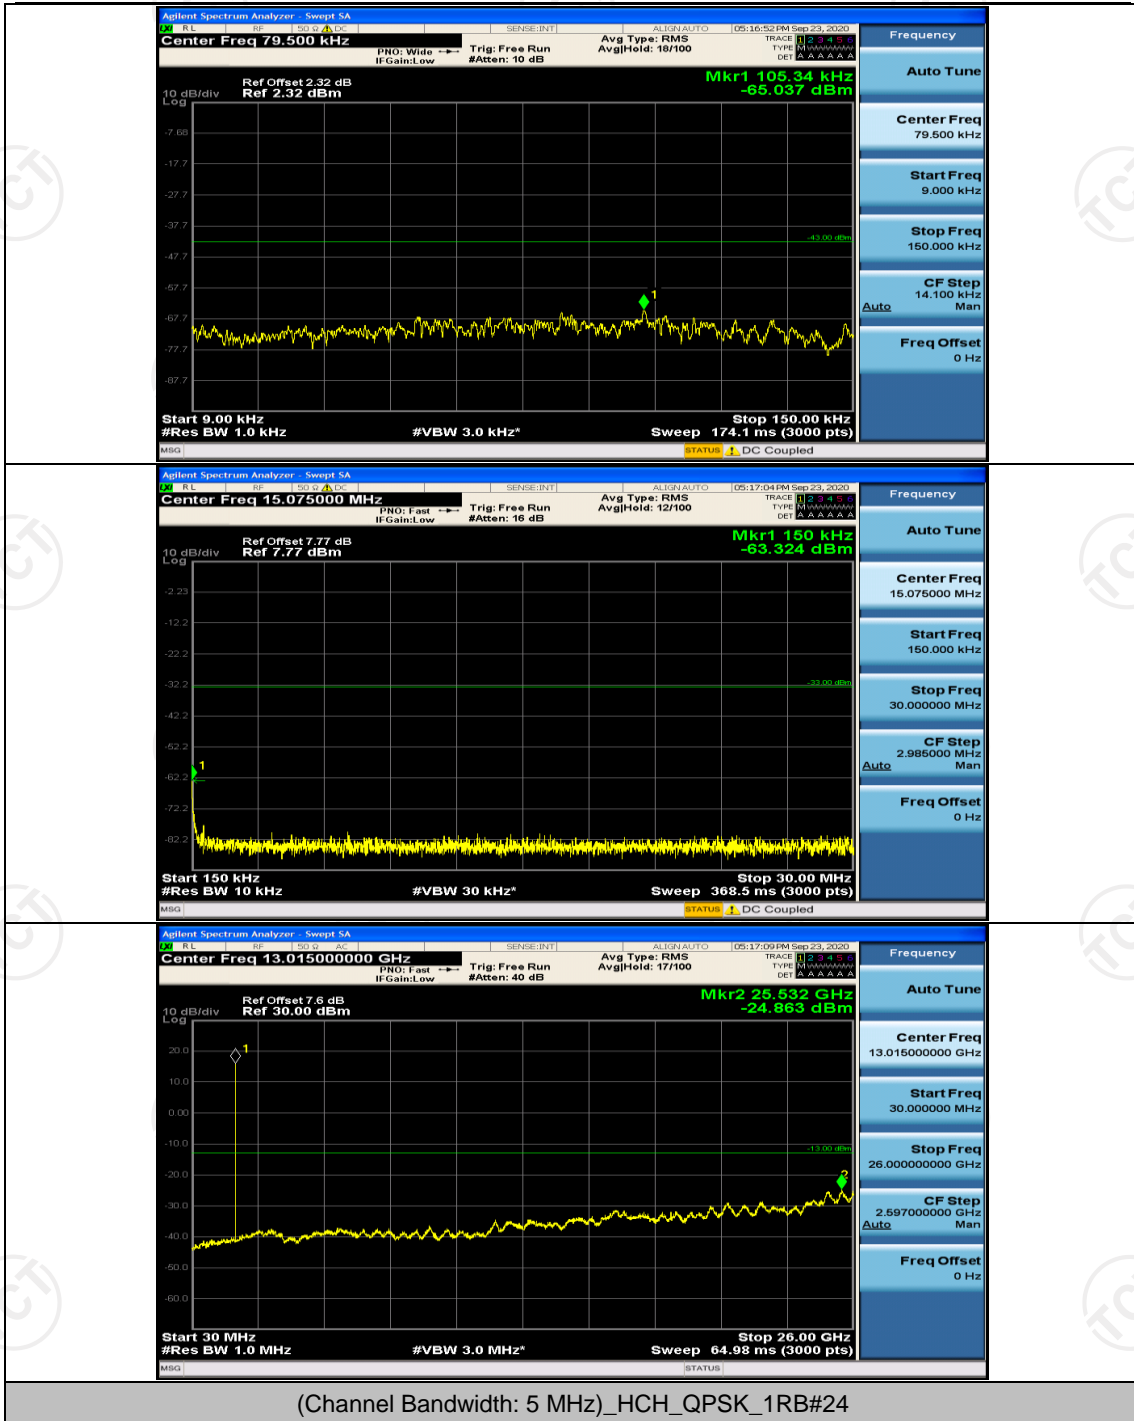

Channel Bandwidth: 5 MHz

(Channel Bandwidth: 5 MHz)_LCH_16QAM_1RB#12

Channel Bandwidth: 10 MHz