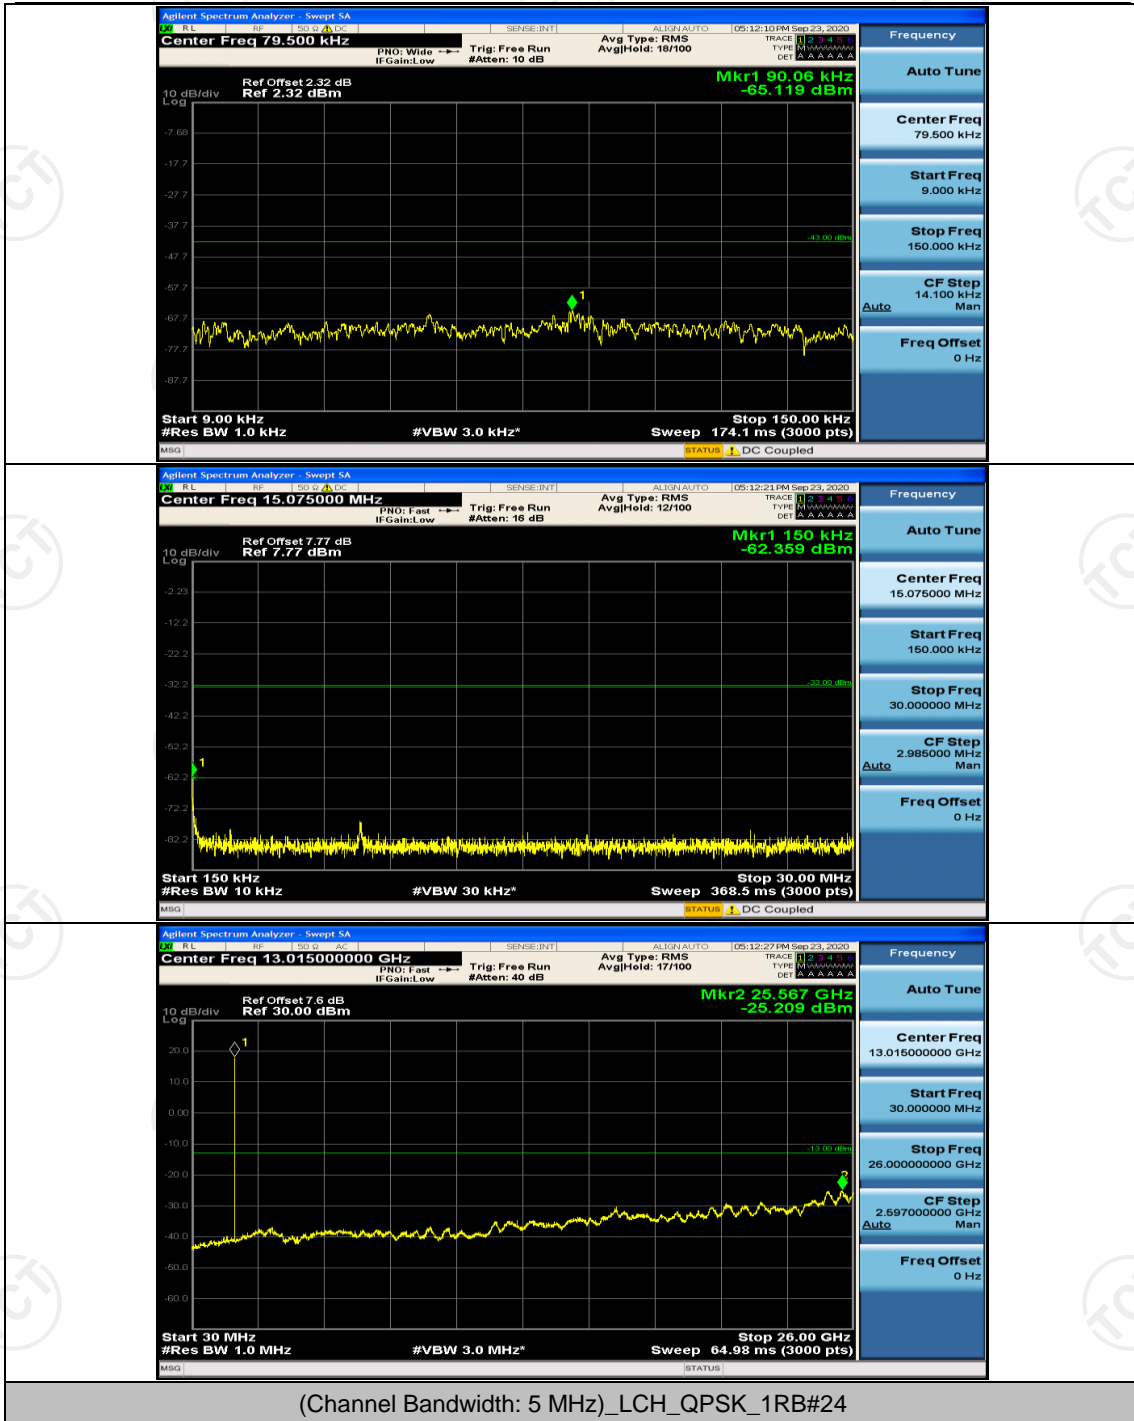

Channel Bandwidth: 5 MHz

(Channel Bandwidth: 5 MHz)_LCH_16QAM_1RB#12

Channel Bandwidth: 10 MHz