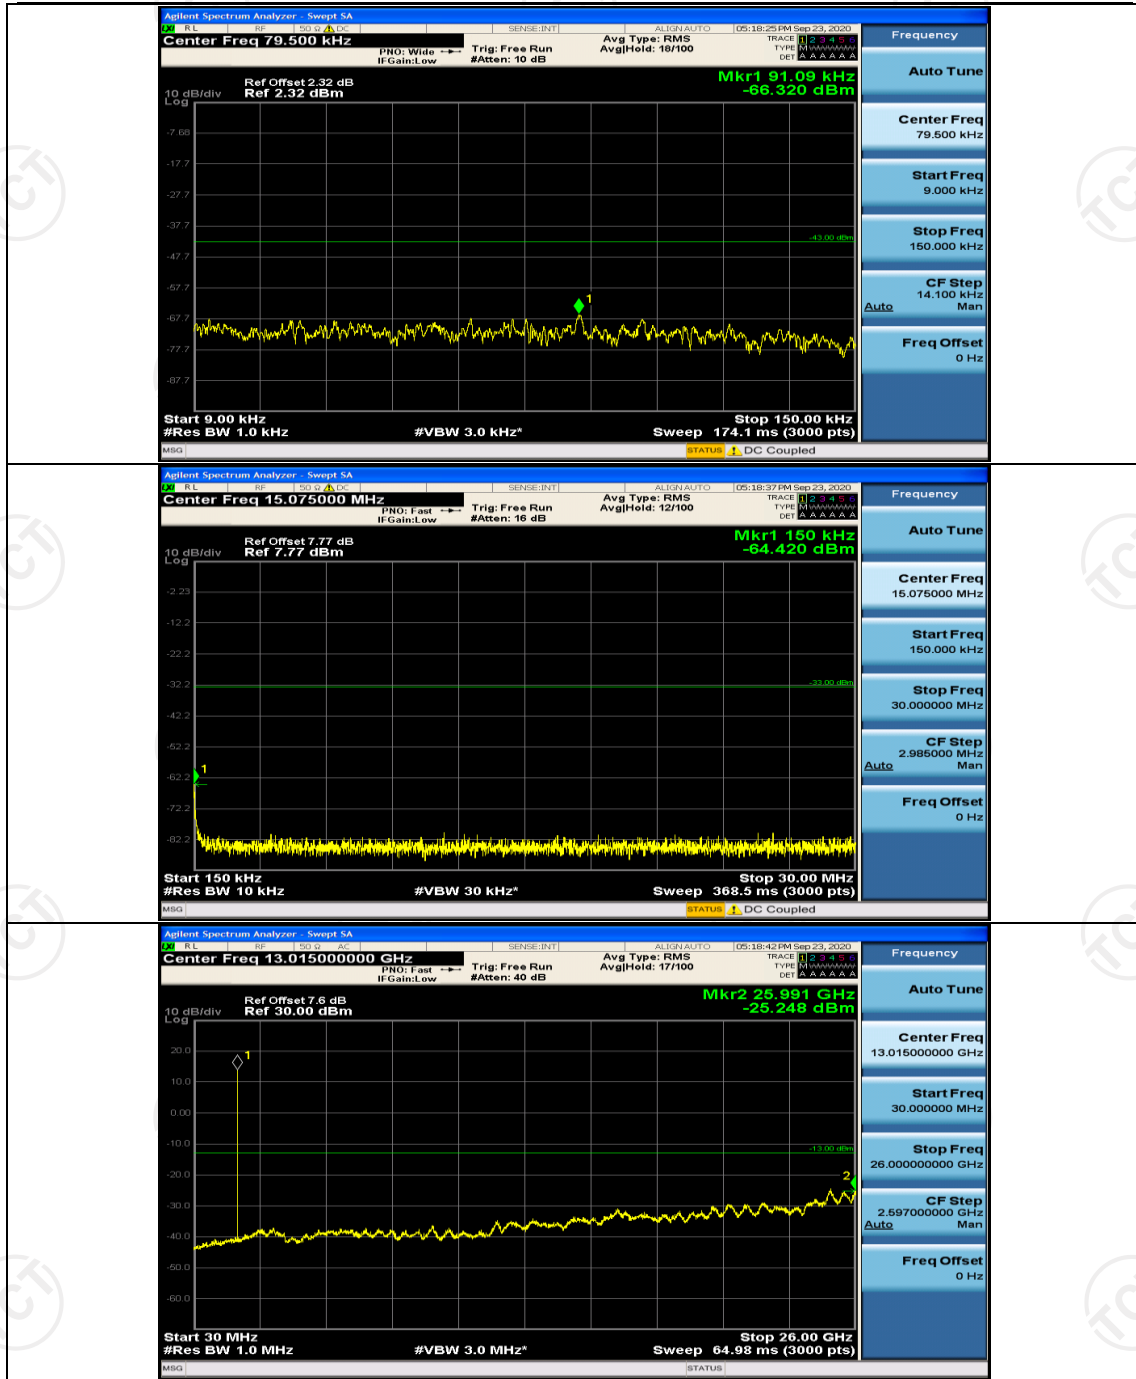

Channel Bandwidth: 5 MHz

(Channel Bandwidth: 5 MHz)_LCH_16QAM_1RB#12

Channel Bandwidth: 10 MHz