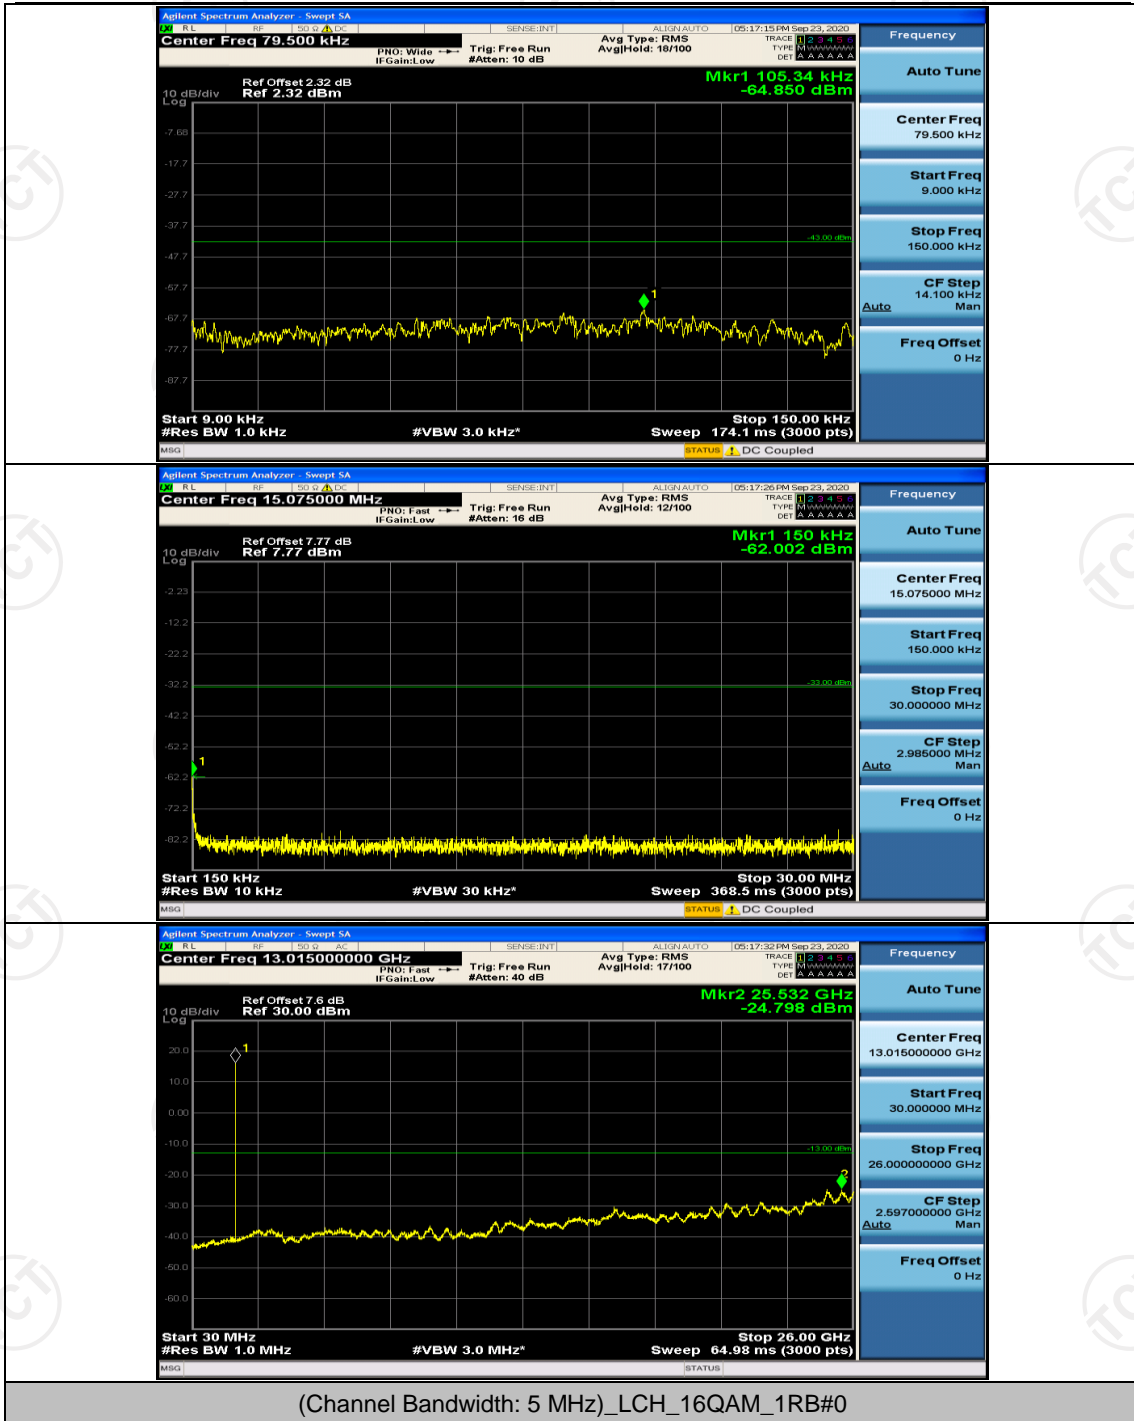

Channel Bandwidth: 5 MHz

(Channel Bandwidth: 5 MHz)_LCH_16QAM_1RB#12

Channel Bandwidth: 10 MHz