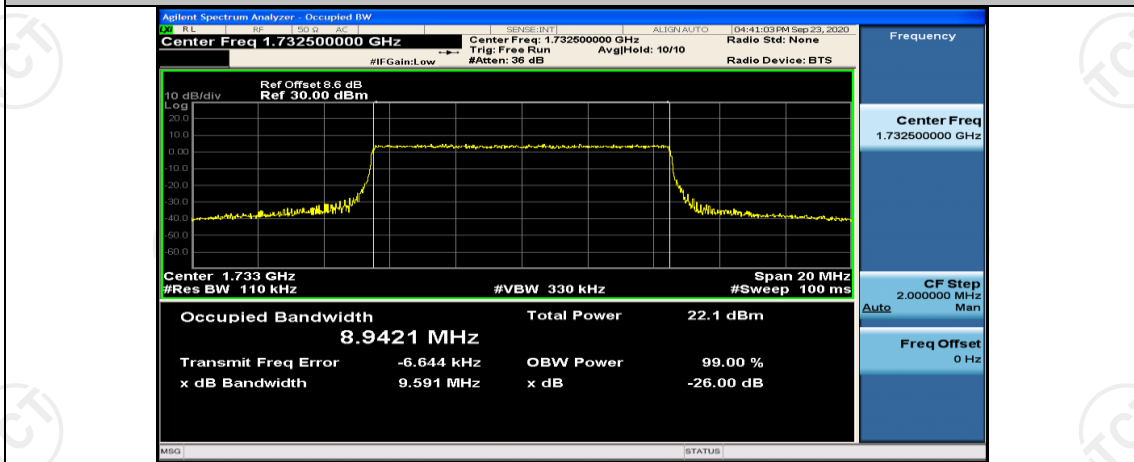

Test Graphs

Channel Bandwidth: 1.4 MHz

Channel Bandwidth: 3 MHz

(Channel Bandwidth: 3 MHz)_MCH_16QAM_15RB#0

(Channel Bandwidth: 3 MHz)_HCH_16QAM_15RB#0

Channel Bandwidth: 5 MHz

Channel Bandwidth: 10 MHz

Channel Bandwidth: 10 MHz_MCH_16QAM_50RB#0