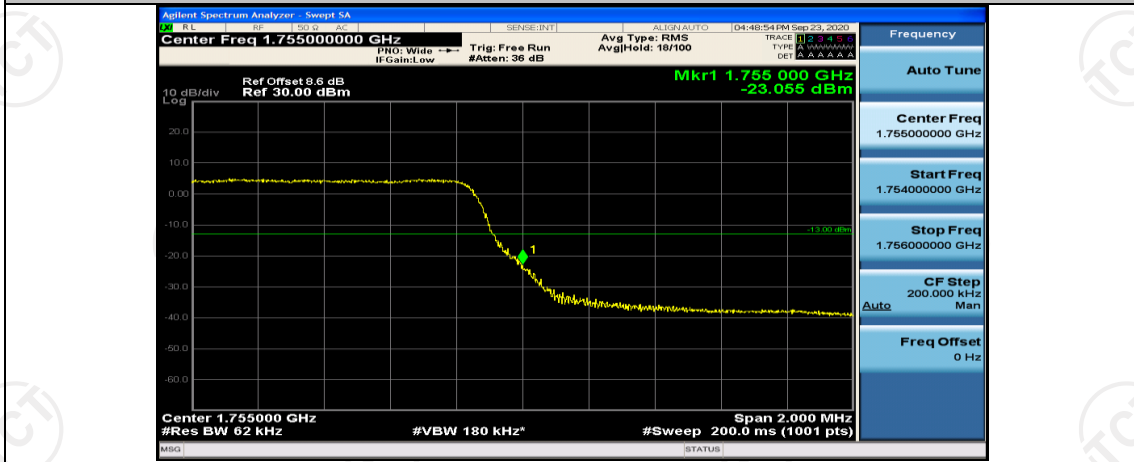

Test Graphs

Channel Bandwidth: 1.4 MHz

Channel Bandwidth: 3 MHz

(Channel Bandwidth: 3 MHz)_HCH_16QAM_15RB#0

Channel Bandwidth: 5 MHz

(Channel Bandwidth: 5 MHz)_HCH_QPSK_25RB#0