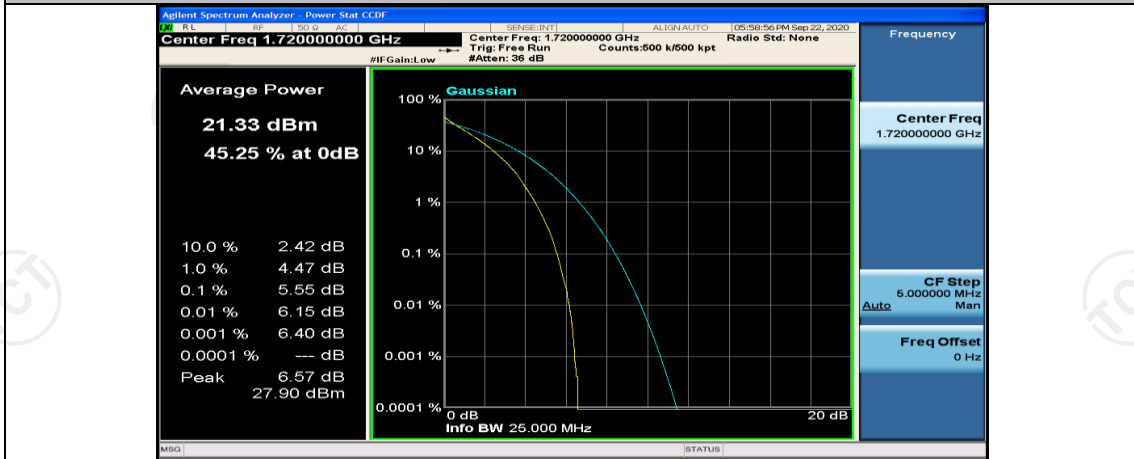

(Channel Bandwidth:15 MHz)_HCH_16QAM_75RB#0

Channel Bandwidth: 20 MHz

(Channel Bandwidth:20 MHz)_LCH_QPSK_50RB#25

(Channel Bandwidth:20 MHz)_LCH_QPSK_50RB#50

(Channel Bandwidth:20 MHz)_LCH_QPSK_100RB#0

(Channel Bandwidth:20 MHz)_MCH_QPSK_1RB#0

(Channel Bandwidth:20 MHz)_MCH_QPSK_1RB#49

(Channel Bandwidth:20 MHz)_MCH_QPSK_1RB#99

(Channel Bandwidth:20 MHz)_MCH_QPSK_50RB#0

(Channel Bandwidth:20 MHz)_MCH_QPSK_50RB#25

(Channel Bandwidth:20 MHz)_MCH_QPSK_50RB#50