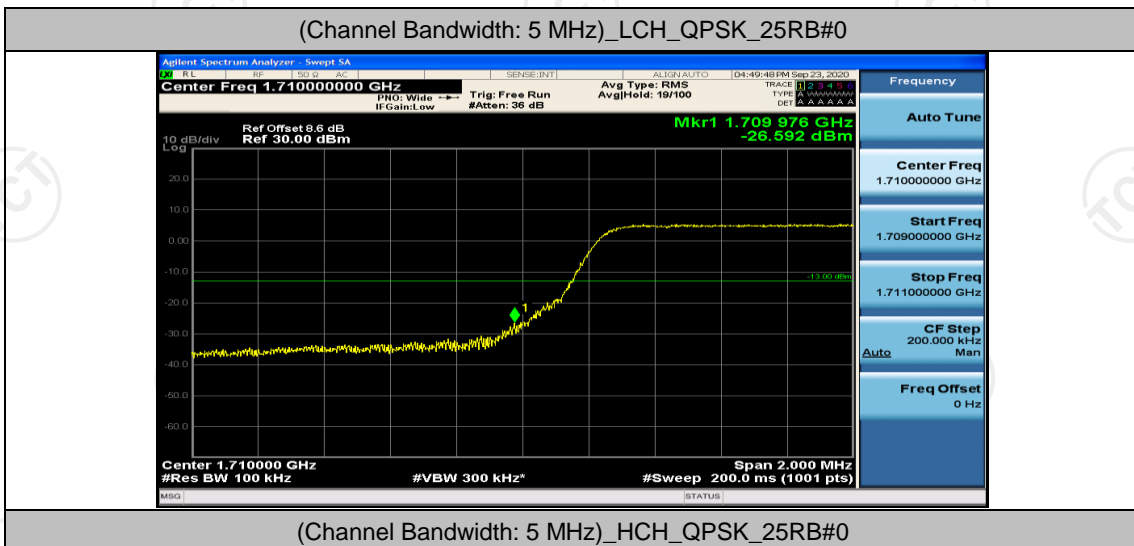

Test Graphs

Channel Bandwidth: 1.4 MHz

Channel Bandwidth: 3 MHz

(Channel Bandwidth: 3 MHz)_HCH_16QAM_15RB#0

Channel Bandwidth: 5 MHz

(Channel Bandwidth: 5 MHz)_HCH_QPSK_25RB#0