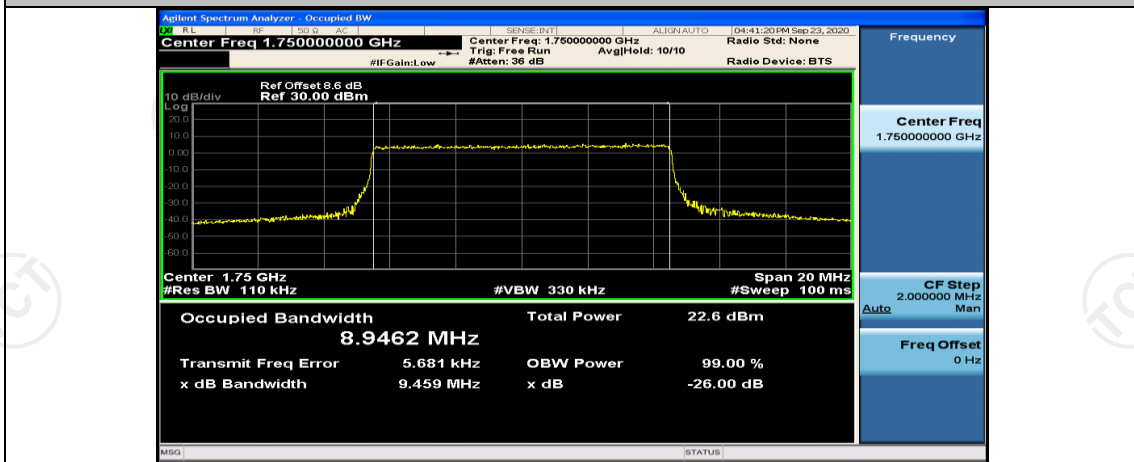

Channel Bandwidth: 10 MHz_HCH_16QAM_50RB#0