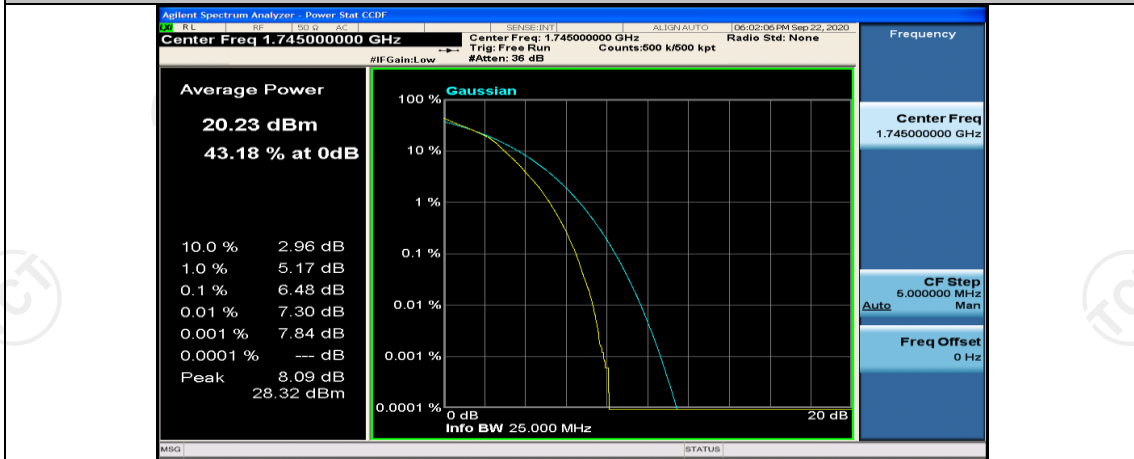

(Channel Bandwidth:20 MHz)_HCH_16QAM_50RB#0