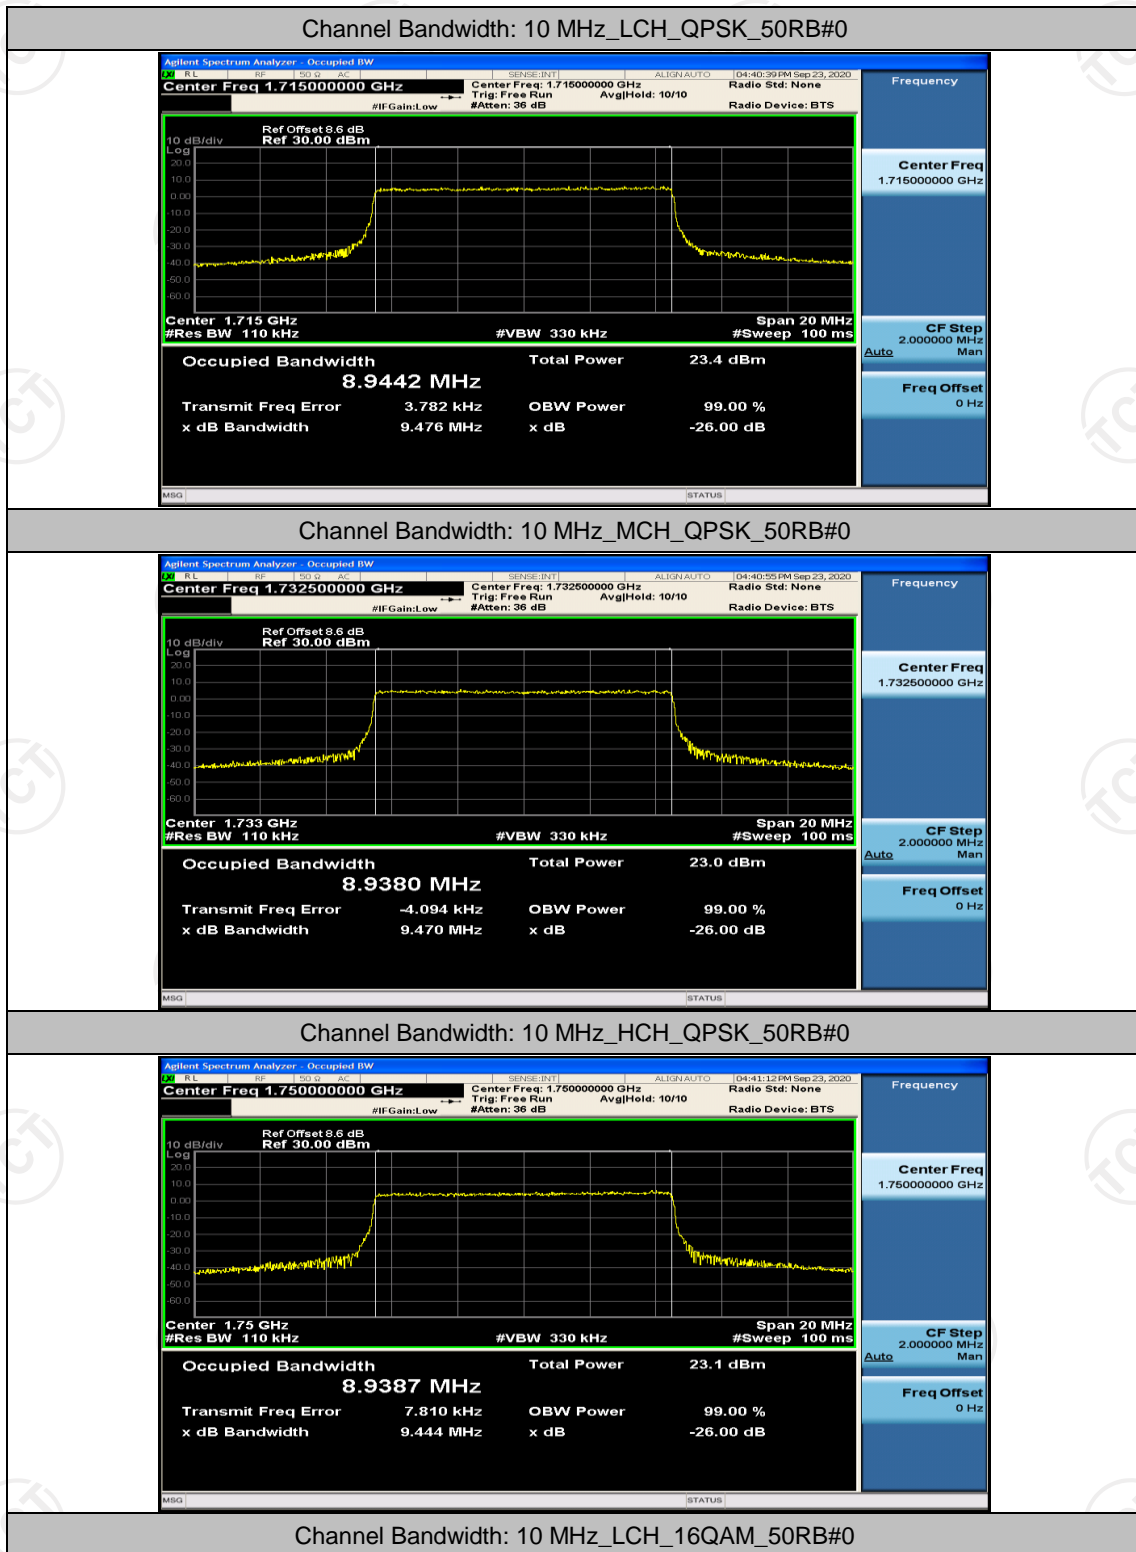

Channel Bandwidth: 20 MHz

Channel Bandwidth: 20 MHz						
Modulation	Channel	RB Configuration		Occupied Bandwidth (MHz)	26dB Bandwidth (MHz)	Verdict
		Size	Offset			
QPSK	LCH	100	0	17.882	18.75	PASS
	MCH	100	0	17.884	18.92	PASS
	HCH	100	0	17.889	18.78	PASS
16QAM	LCH	100	0	17.859	18.64	PASS
	MCH	100	0	17.875	18.68	PASS
	HCH	100	0	17.899	18.81	PASS

Test Graphs

Channel Bandwidth: 1.4 MHz

Channel Bandwidth: 3 MHz

(Channel Bandwidth: 3 MHz)_MCH_16QAM_15RB#0

(Channel Bandwidth: 3 MHz)_HCH_16QAM_15RB#0

Channel Bandwidth: 5 MHz

Channel Bandwidth: 10 MHz

Channel Bandwidth: 10 MHz_MCH_16QAM_50RB#0

Channel Bandwidth: 10 MHz_HCH_16QAM_50RB#0

Channel Bandwidth: 15 MHz

Channel Bandwidth: 20 MHz

(Channel Bandwidth:20 MHz)_MCH_16QAM_100RB#0

(Channel Bandwidth:20 MHz)_HCH_16QAM_100RB#0

Appendix D: Band Edge