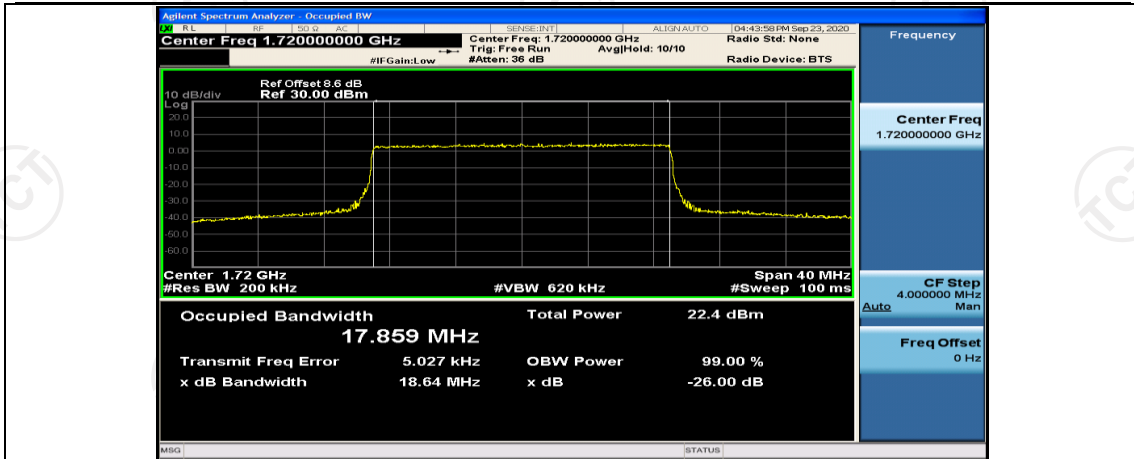

Channel Bandwidth: 10 MHz_HCH_16QAM_50RB#0

Channel Bandwidth: 15 MHz

Channel Bandwidth: 20 MHz

(Channel Bandwidth:20 MHz)_MCH_16QAM_100RB#0

(Channel Bandwidth:20 MHz)_HCH_16QAM_100RB#0

Appendix D: Band Edge