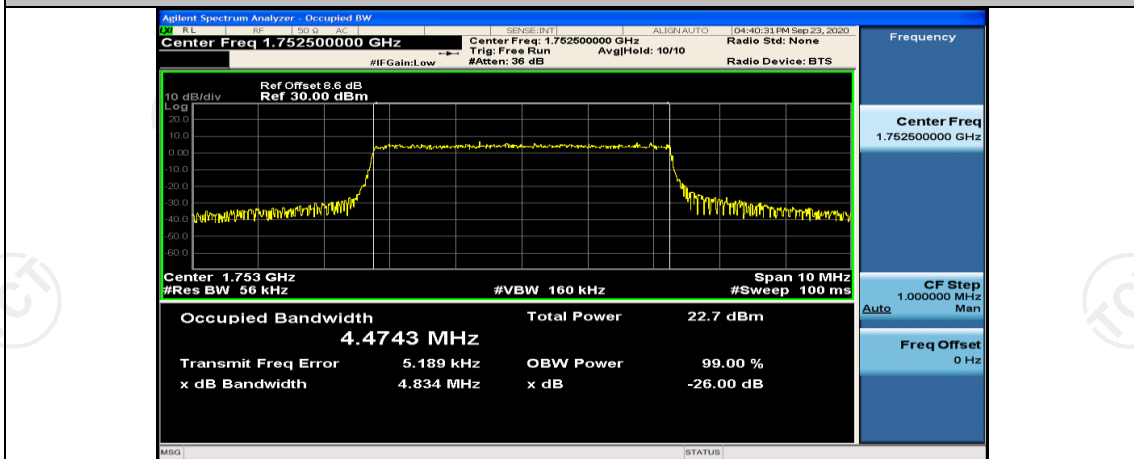

Test Graphs

Channel Bandwidth: 1.4 MHz

Channel Bandwidth: 3 MHz

(Channel Bandwidth: 3 MHz)_MCH_16QAM_15RB#0

(Channel Bandwidth: 3 MHz)_HCH_16QAM_15RB#0

Channel Bandwidth: 5 MHz

Channel Bandwidth: 10 MHz

Channel Bandwidth: 10 MHz_MCH_16QAM_50RB#0