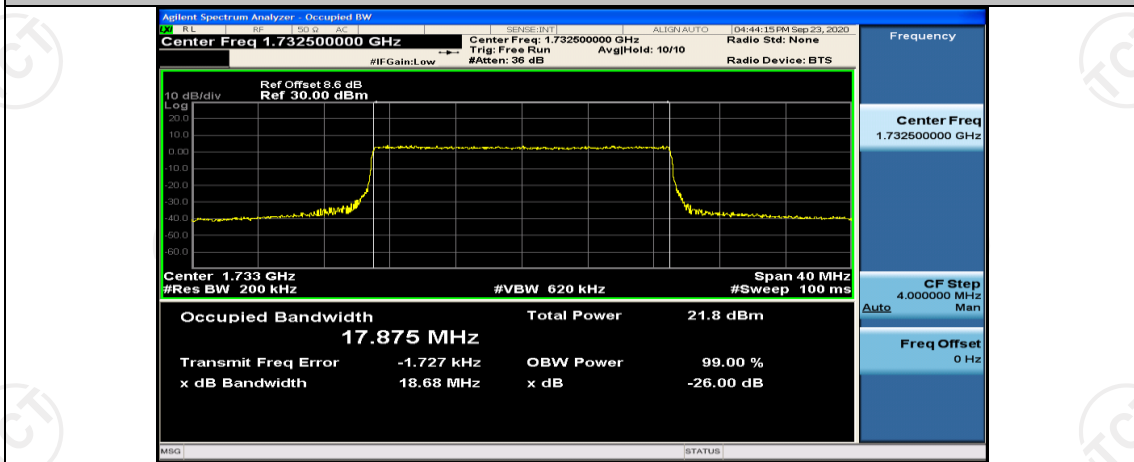

Channel Bandwidth: 10 MHz_HCH_16QAM_50RB#0

Channel Bandwidth: 15 MHz

Channel Bandwidth: 20 MHz

(Channel Bandwidth:20 MHz)_MCH_16QAM_100RB#0

(Channel Bandwidth:20 MHz)_HCH_16QAM_100RB#0

Appendix D: Band Edge