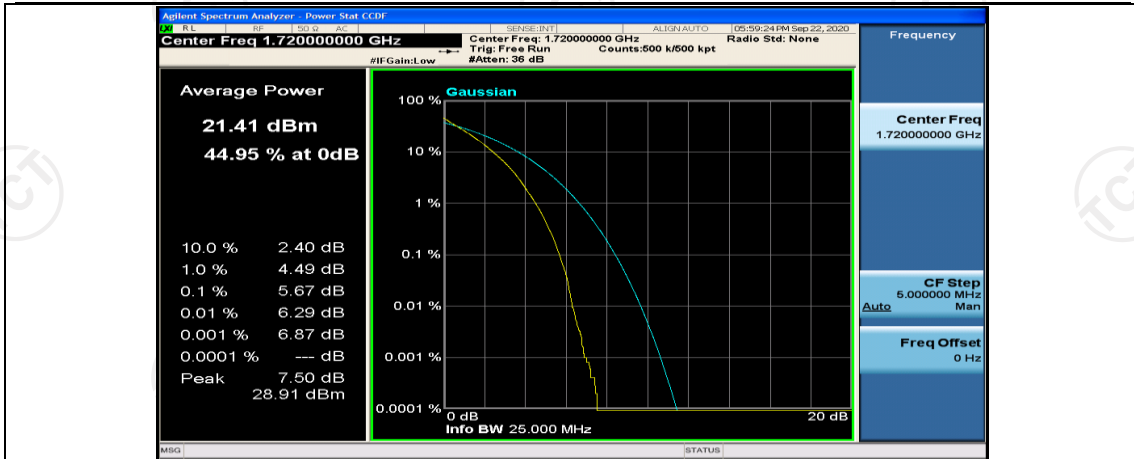

(Channel Bandwidth:15 MHz)_HCH_16QAM_75RB#0

Channel Bandwidth: 20 MHz

(Channel Bandwidth:20 MHz)_LCH_QPSK_50RB#25

(Channel Bandwidth:20 MHz)_LCH_QPSK_50RB#50

(Channel Bandwidth:20 MHz)_LCH_QPSK_100RB#0

(Channel Bandwidth:20 MHz)_MCH_QPSK_1RB#0