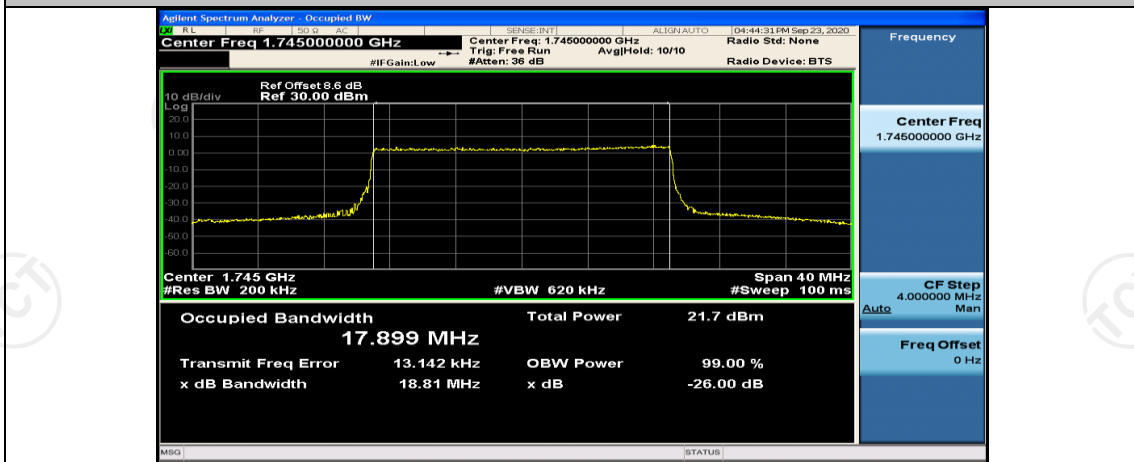

Channel Bandwidth: 10 MHz_HCH_16QAM_50RB#0

Channel Bandwidth: 15 MHz

Channel Bandwidth: 20 MHz

(Channel Bandwidth:20 MHz)_MCH_16QAM_100RB#0

(Channel Bandwidth:20 MHz)_HCH_16QAM_100RB#0

Appendix D: Band Edge