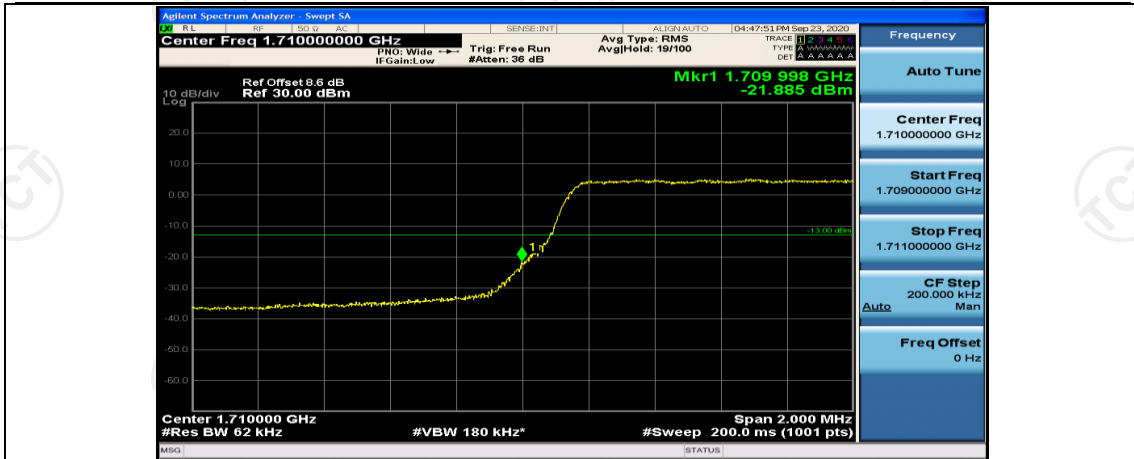

Test Graphs

Channel Bandwidth: 1.4 MHz

Channel Bandwidth: 3 MHz

(Channel Bandwidth: 3 MHz)_HCH_16QAM_15RB#0

Channel Bandwidth: 5 MHz

(Channel Bandwidth: 5 MHz)_HCH_QPSK_25RB#0