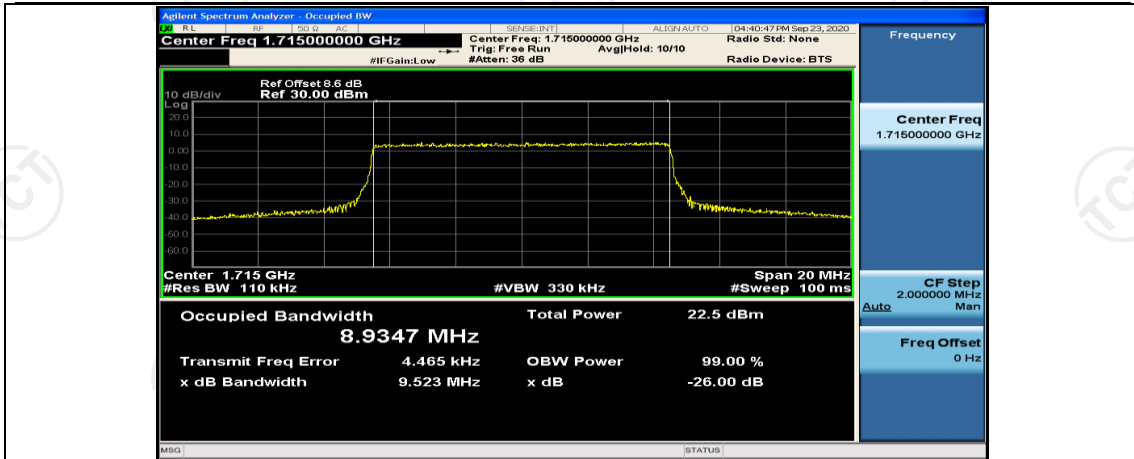

Test Graphs

Channel Bandwidth: 1.4 MHz

Channel Bandwidth: 3 MHz

(Channel Bandwidth: 3 MHz)_MCH_16QAM_15RB#0

(Channel Bandwidth: 3 MHz)_HCH_16QAM_15RB#0

Channel Bandwidth: 5 MHz

Channel Bandwidth: 10 MHz

Channel Bandwidth: 10 MHz_MCH_16QAM_50RB#0