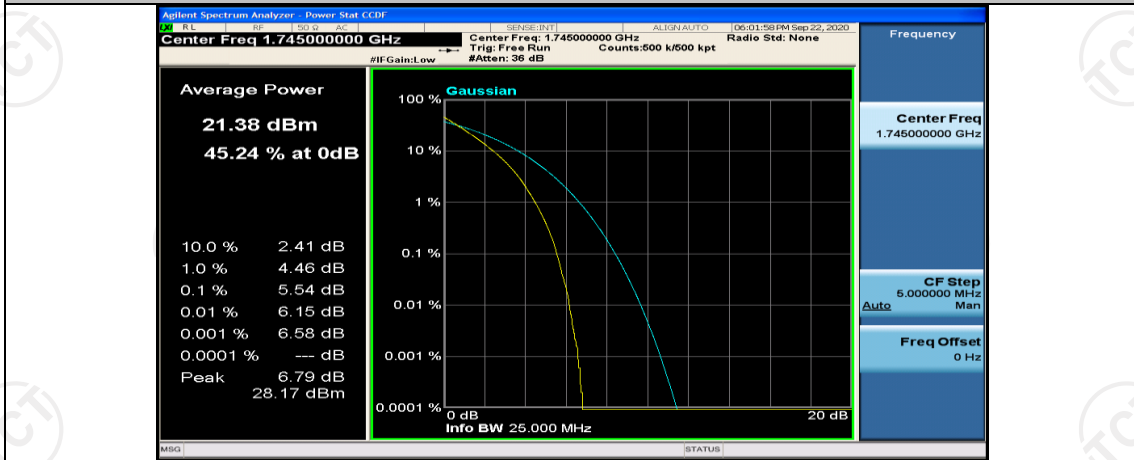

(Channel Bandwidth:20 MHz)_HCH_QPSK_50RB#50