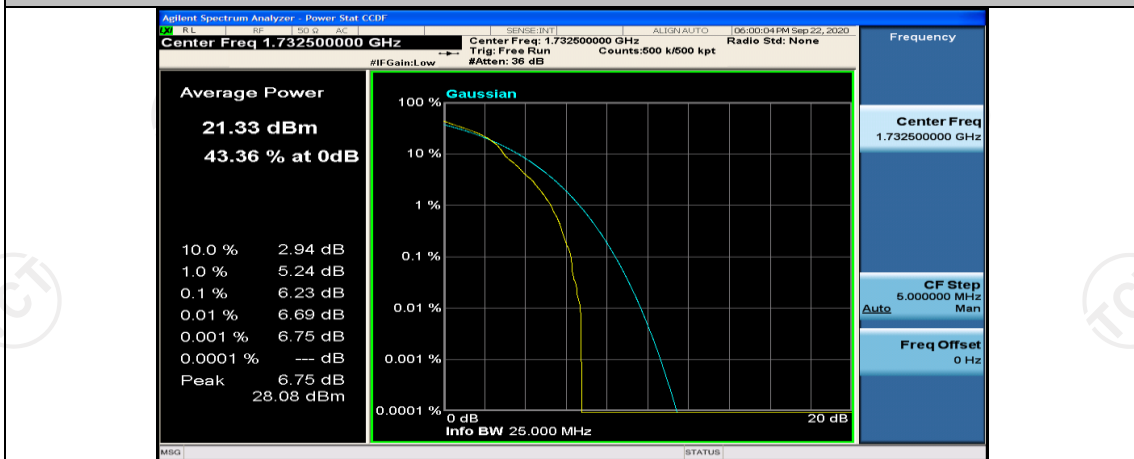

(Channel Bandwidth:20 MHz)_MCH_16QAM_1RB#49