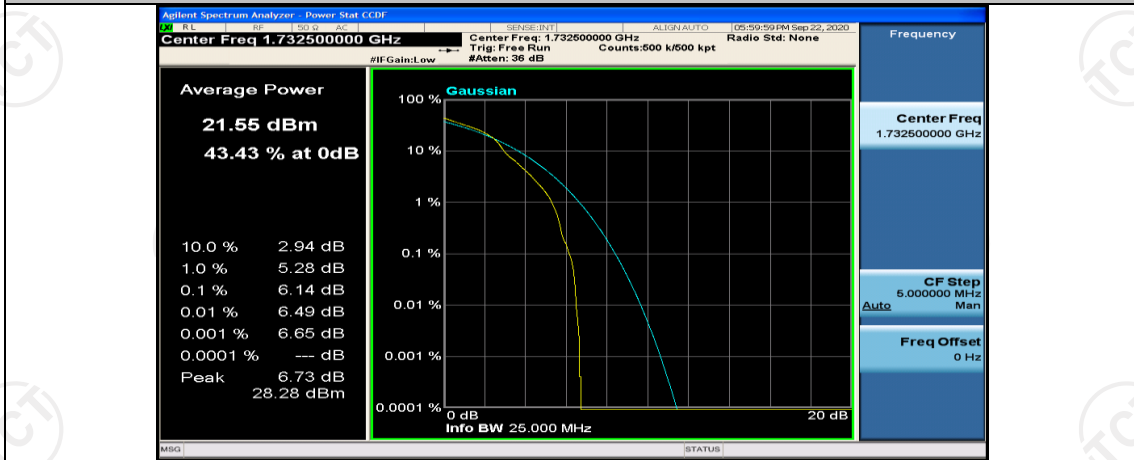

(Channel Bandwidth:20 MHz)_MCH_16QAM_1RB#0