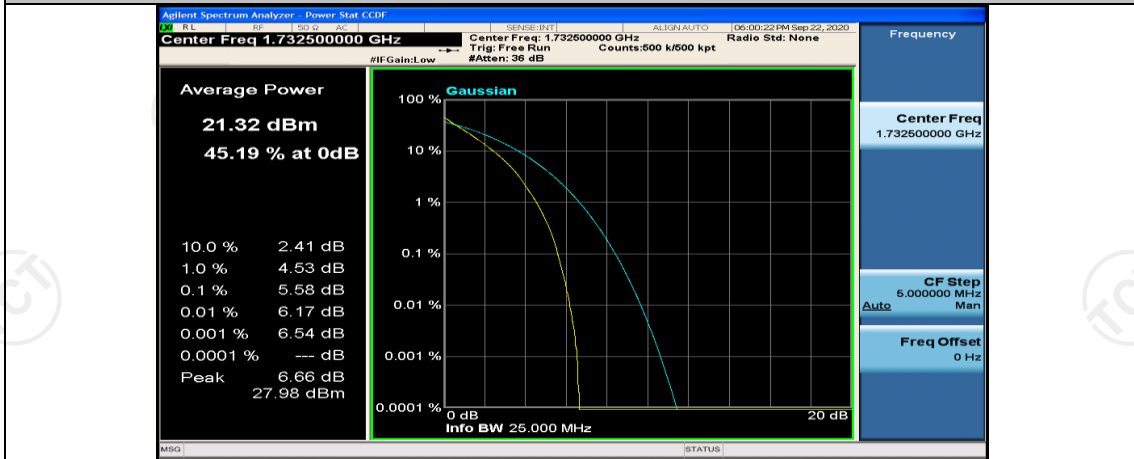

(Channel Bandwidth:20 MHz)_MCH_QPSK_1RB#49

(Channel Bandwidth:20 MHz)_MCH_QPSK_1RB#99

(Channel Bandwidth:20 MHz)_MCH_QPSK_50RB#0

(Channel Bandwidth:20 MHz)_MCH_QPSK_50RB#25

(Channel Bandwidth:20 MHz)_MCH_QPSK_50RB#50