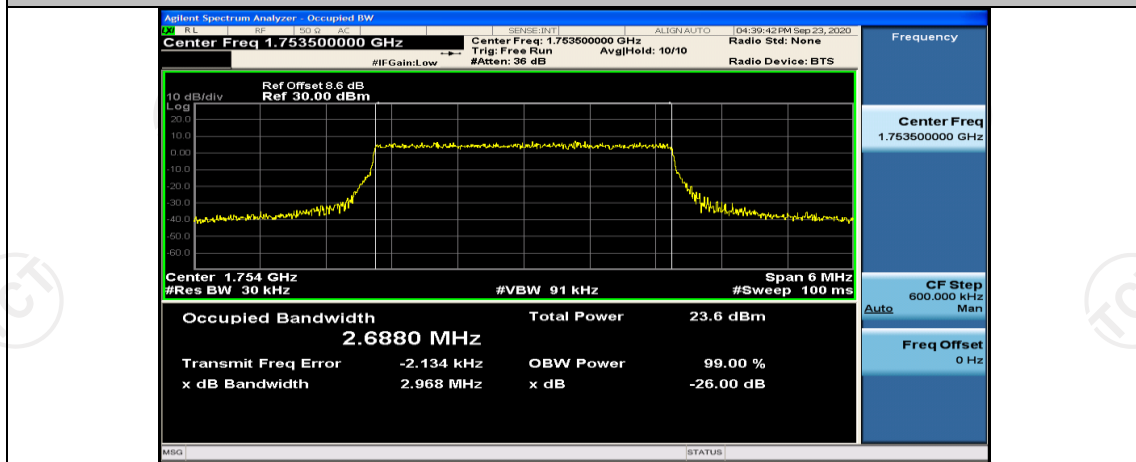

Test Graphs

Channel Bandwidth: 1.4 MHz

Channel Bandwidth: 3 MHz

(Channel Bandwidth: 3 MHz)_MCH_16QAM_15RB#0

(Channel Bandwidth: 3 MHz)_HCH_16QAM_15RB#0

Channel Bandwidth: 5 MHz

Channel Bandwidth: 10 MHz

Channel Bandwidth: 10 MHz_MCH_16QAM_50RB#0