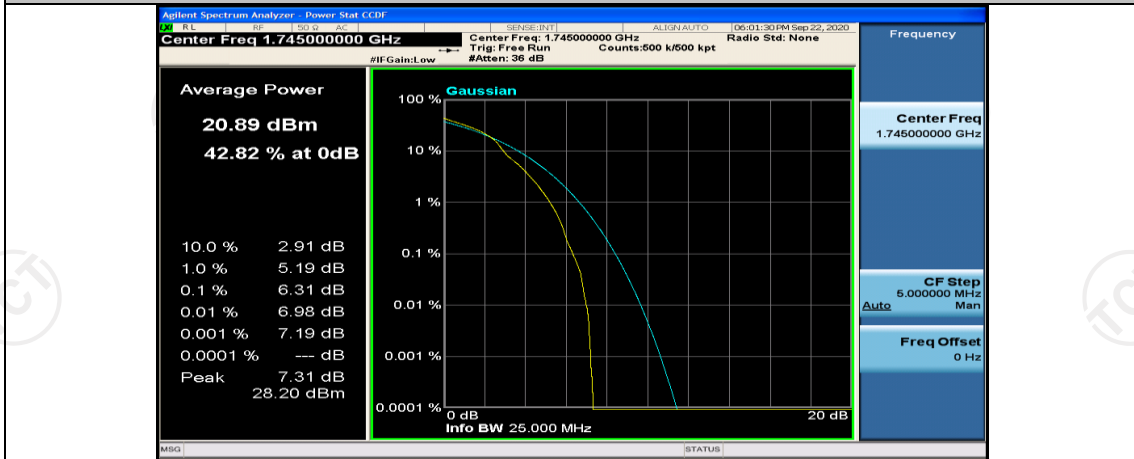

(Channel Bandwidth:20 MHz)_MCH_16QAM_1RB#0

(Channel Bandwidth:20 MHz)_MCH_16QAM_1RB#49

(Channel Bandwidth:20 MHz)_MCH_16QAM_1RB#99

(Channel Bandwidth:20 MHz)_MCH_16QAM_100RB#0

(Channel Bandwidth:20 MHz)_HCH_16QAM_1RB#0