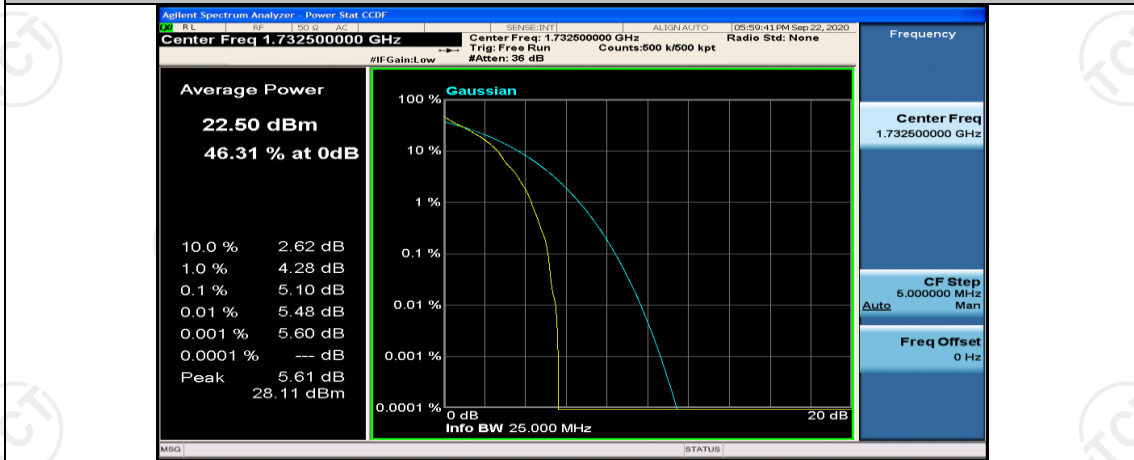

(Channel Bandwidth:15 MHz)_HCH_16QAM_75RB#0

Channel Bandwidth: 20 MHz

(Channel Bandwidth:20 MHz)_LCH_QPSK_50RB#25

(Channel Bandwidth:20 MHz)_LCH_QPSK_50RB#50

(Channel Bandwidth:20 MHz)_LCH_QPSK_100RB#0

(Channel Bandwidth:20 MHz)_MCH_QPSK_1RB#0