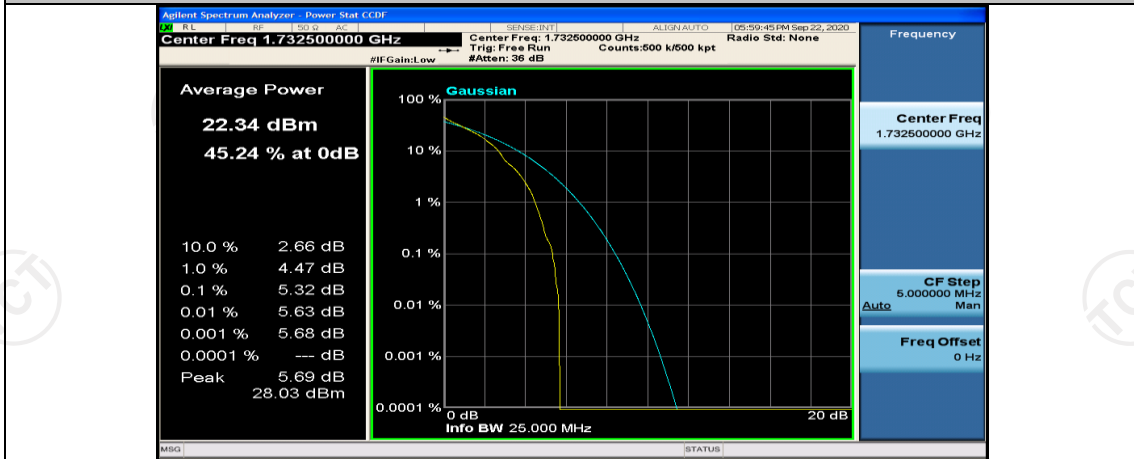

(Channel Bandwidth:15 MHz)_HCH_16QAM_75RB#0

Channel Bandwidth: 20 MHz

(Channel Bandwidth:20 MHz)_LCH_QPSK_50RB#25

(Channel Bandwidth:20 MHz)_LCH_QPSK_50RB#50

(Channel Bandwidth:20 MHz)_LCH_QPSK_100RB#0

(Channel Bandwidth:20 MHz)_MCH_QPSK_1RB#0

(Channel Bandwidth:20 MHz)_MCH_QPSK_1RB#49

(Channel Bandwidth:20 MHz)_MCH_QPSK_1RB#99

(Channel Bandwidth:20 MHz)_MCH_QPSK_50RB#0

(Channel Bandwidth:20 MHz)_MCH_QPSK_50RB#25

(Channel Bandwidth:20 MHz)_MCH_QPSK_50RB#50