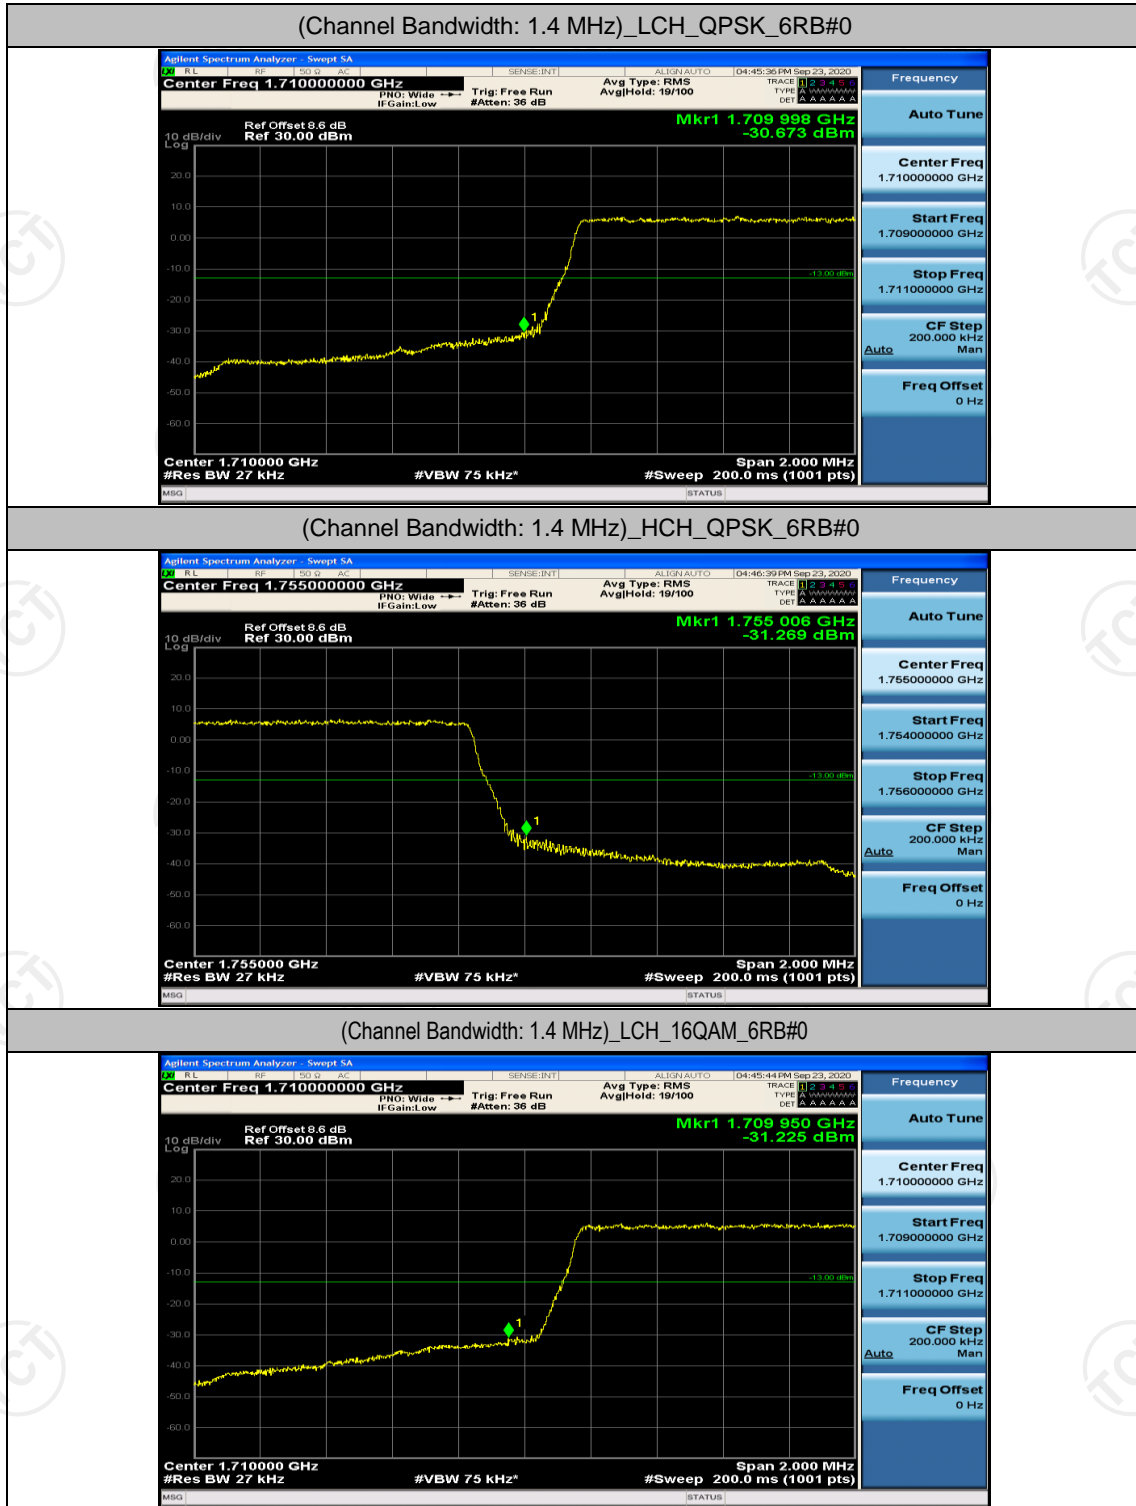

Appendix D: Band Edge

Test Graphs

Channel Bandwidth: 1.4 MHz