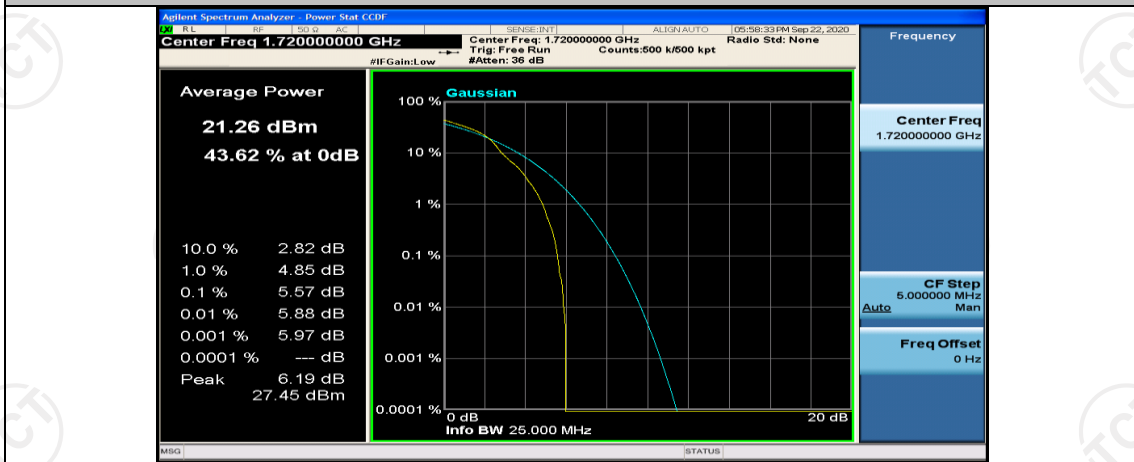

(Channel Bandwidth:20 MHz)_HCH_QPSK_50RB#25

(Channel Bandwidth:20 MHz)_HCH_QPSK_50RB#50

(Channel Bandwidth:20 MHz)_HCH_QPSK_100RB#0

(Channel Bandwidth:20 MHz)_LCH_16QAM_1RB#0

(Channel Bandwidth:20 MHz)_LCH_16QAM_1RB#49