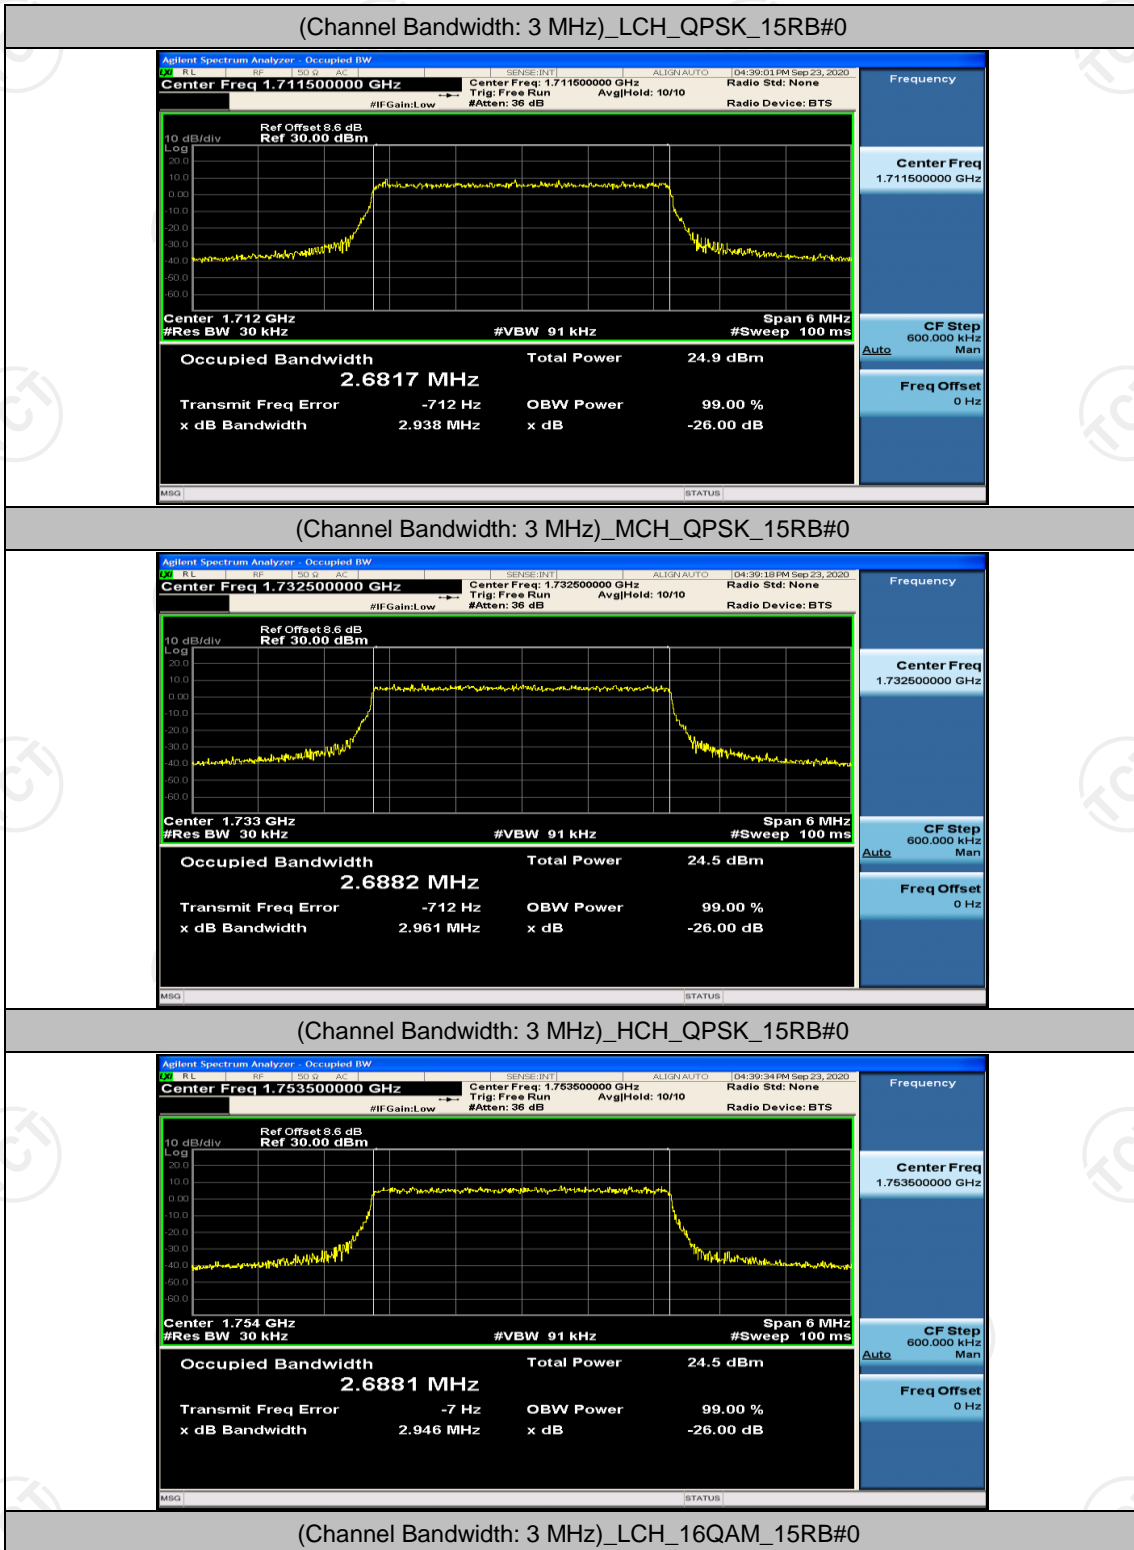

Channel Bandwidth: 3 MHz