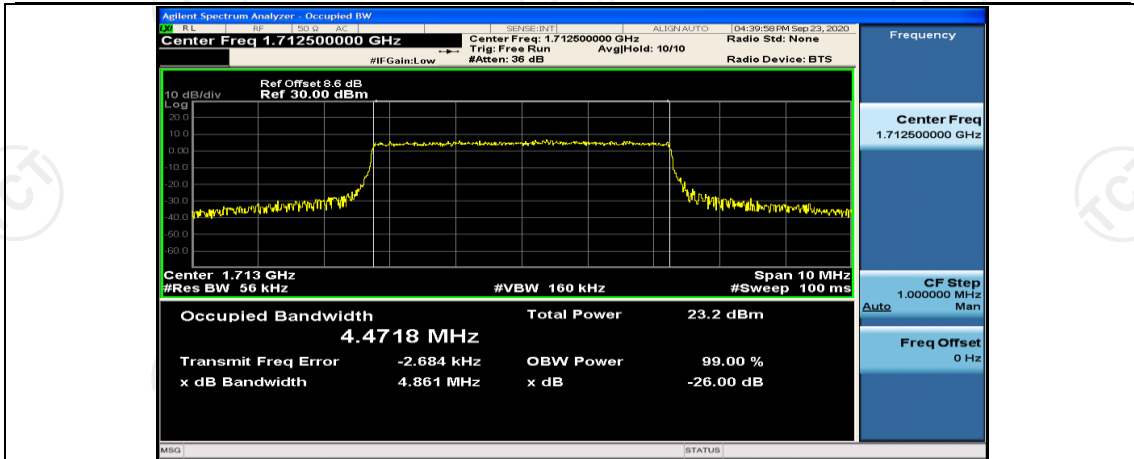

Test Graphs

Channel Bandwidth: 1.4 MHz

Channel Bandwidth: 3 MHz

(Channel Bandwidth: 3 MHz)_MCH_16QAM_15RB#0

(Channel Bandwidth: 3 MHz)_HCH_16QAM_15RB#0

Channel Bandwidth: 5 MHz

Channel Bandwidth: 10 MHz

Channel Bandwidth: 10 MHz_MCH_16QAM_50RB#0