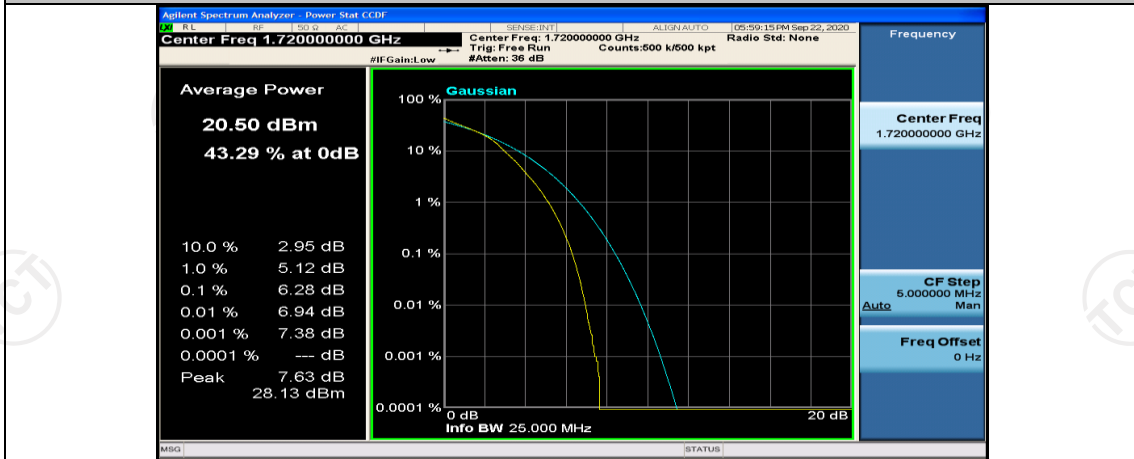

(Channel Bandwidth:20 MHz)_LCH_16QAM_1RB#99

(Channel Bandwidth:20 MHz)_LCH_16QAM_50RB#0

(Channel Bandwidth:20 MHz)_LCH_16QAM_50RB#25

(Channel Bandwidth:20 MHz)_LCH_16QAM_50RB#50

(Channel Bandwidth:20 MHz)_LCH_16QAM_100RB#0