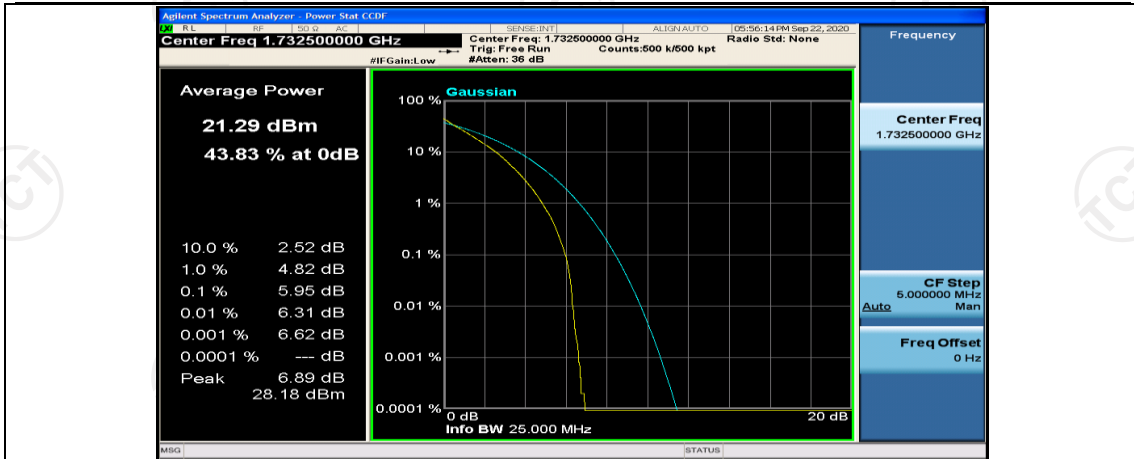

(Channel Bandwidth:15 MHz)_MCH_16QAM_37RB#0

(Channel Bandwidth:15 MHz)_MCH_16QAM_37RB#18

(Channel Bandwidth:15 MHz)_MCH_16QAM_37RB#38

(Channel Bandwidth:15 MHz)_MCH_16QAM_75RB#0

(Channel Bandwidth:15 MHz)_HCH_16QAM_1RB#0