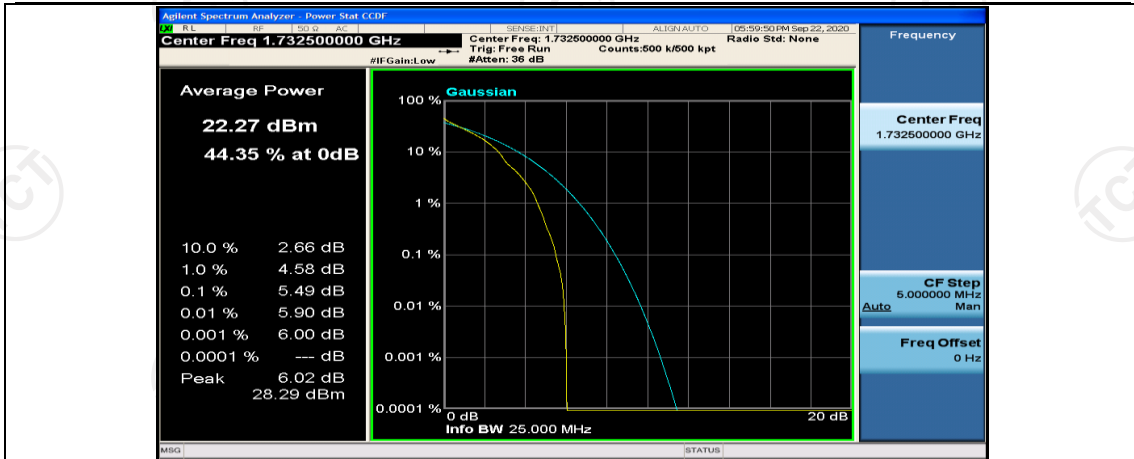

(Channel Bandwidth:20 MHz)_MCH_QPSK_1RB#99