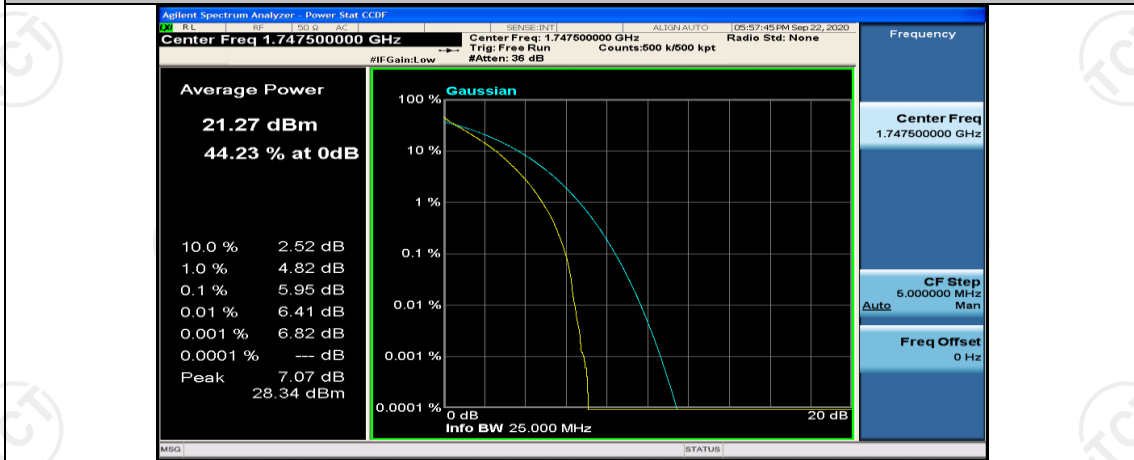

(Channel Bandwidth:15 MHz)_HCH_16QAM_1RB#37

(Channel Bandwidth:15 MHz)_HCH_16QAM_1RB#74

(Channel Bandwidth:15 MHz)_HCH_16QAM_37RB#0

(Channel Bandwidth:15 MHz)_HCH_16QAM_37RB#18

(Channel Bandwidth:15 MHz)_HCH_16QAM_37RB#38

(Channel Bandwidth:15 MHz)_HCH_16QAM_75RB#0

Channel Bandwidth: 20 MHz

(Channel Bandwidth:20 MHz)_LCH_QPSK_50RB#25

(Channel Bandwidth:20 MHz)_LCH_QPSK_50RB#50

(Channel Bandwidth:20 MHz)_LCH_QPSK_100RB#0

(Channel Bandwidth:20 MHz)_MCH_QPSK_1RB#0