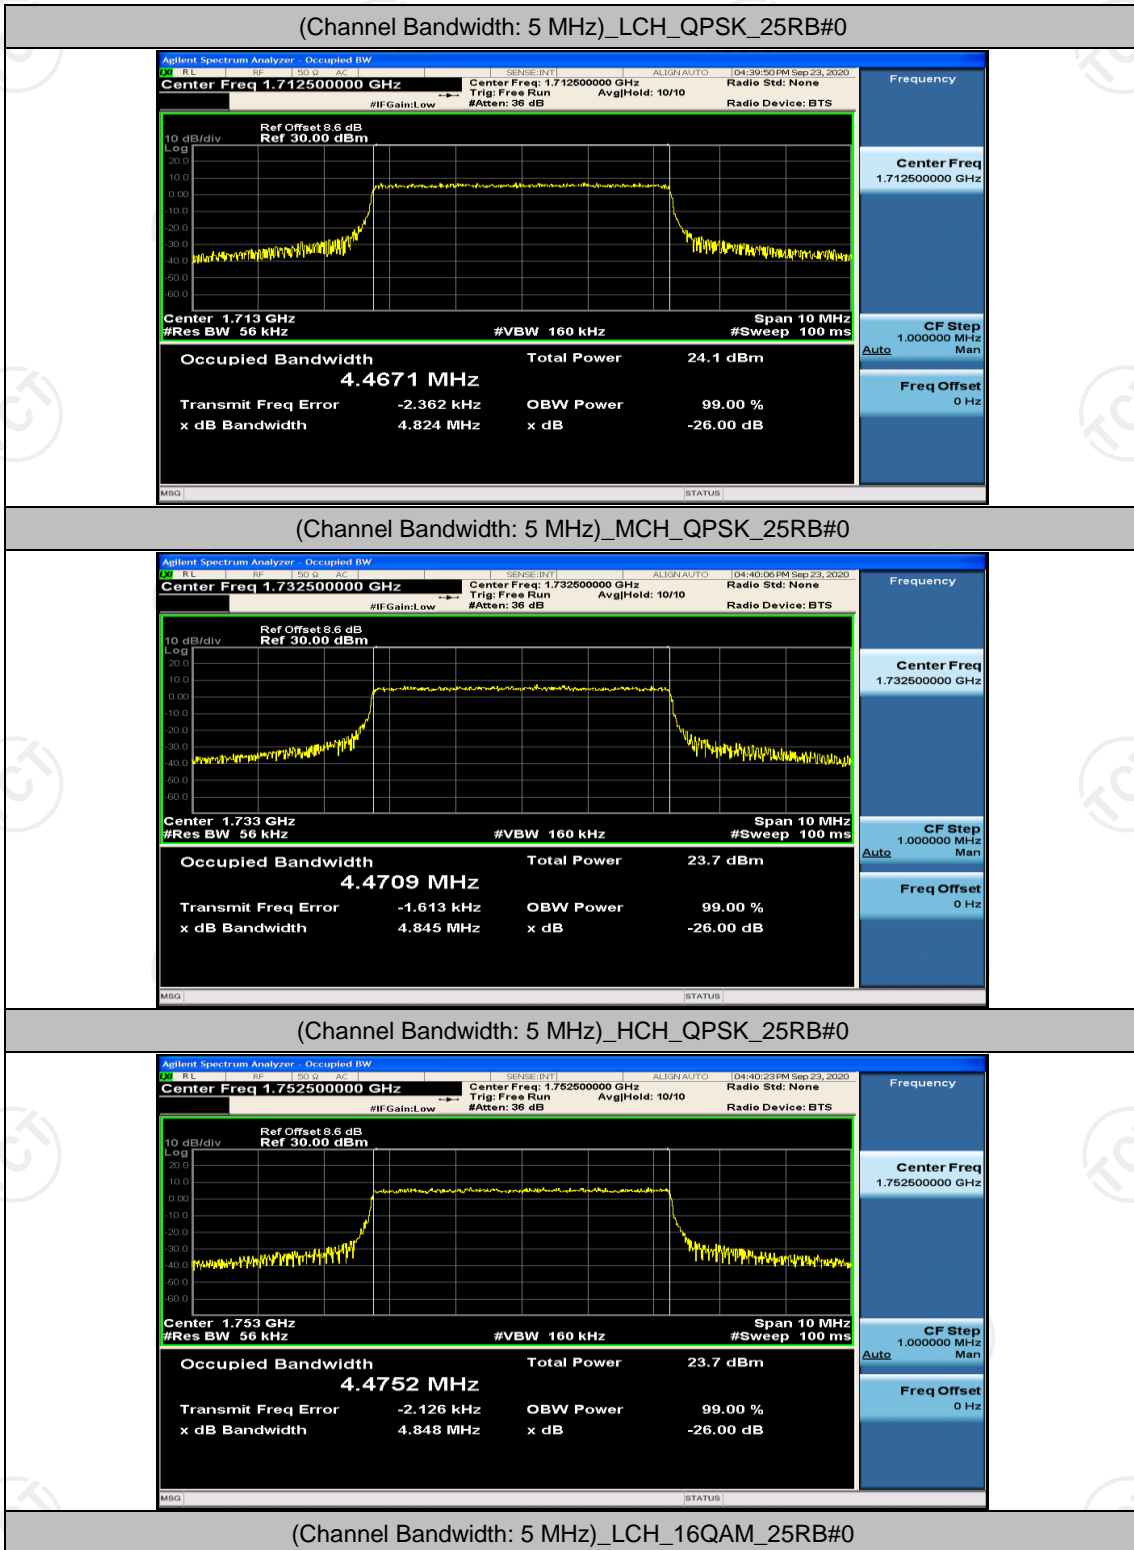

Test Graphs

Channel Bandwidth: 1.4 MHz

Channel Bandwidth: 3 MHz

(Channel Bandwidth: 3 MHz)_MCH_16QAM_15RB#0

(Channel Bandwidth: 3 MHz)_HCH_16QAM_15RB#0

Channel Bandwidth: 5 MHz

Channel Bandwidth: 10 MHz

Channel Bandwidth: 10 MHz_MCH_16QAM_50RB#0

Channel Bandwidth: 10 MHz_HCH_16QAM_50RB#0

Channel Bandwidth: 15 MHz

Channel Bandwidth: 20 MHz

(Channel Bandwidth:20 MHz)_MCH_16QAM_100RB#0

(Channel Bandwidth:20 MHz)_HCH_16QAM_100RB#0

Appendix D: Band Edge