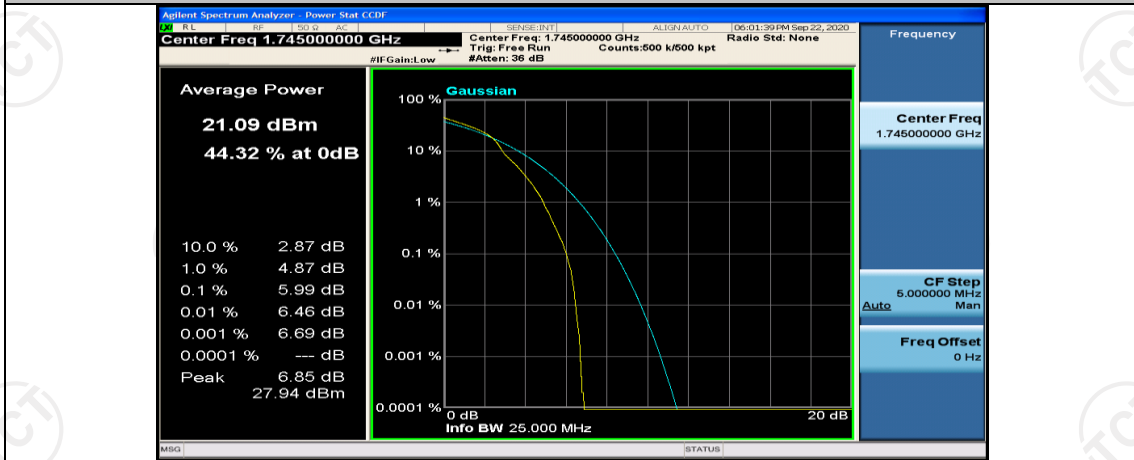

(Channel Bandwidth:20 MHz)_HCH_16QAM_1RB#99