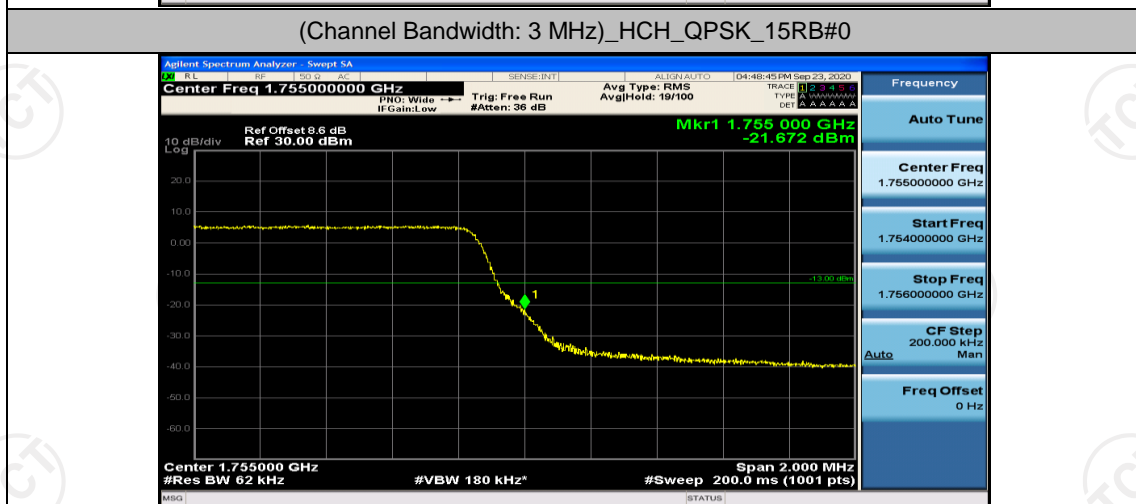

Channel Bandwidth: 3 MHz