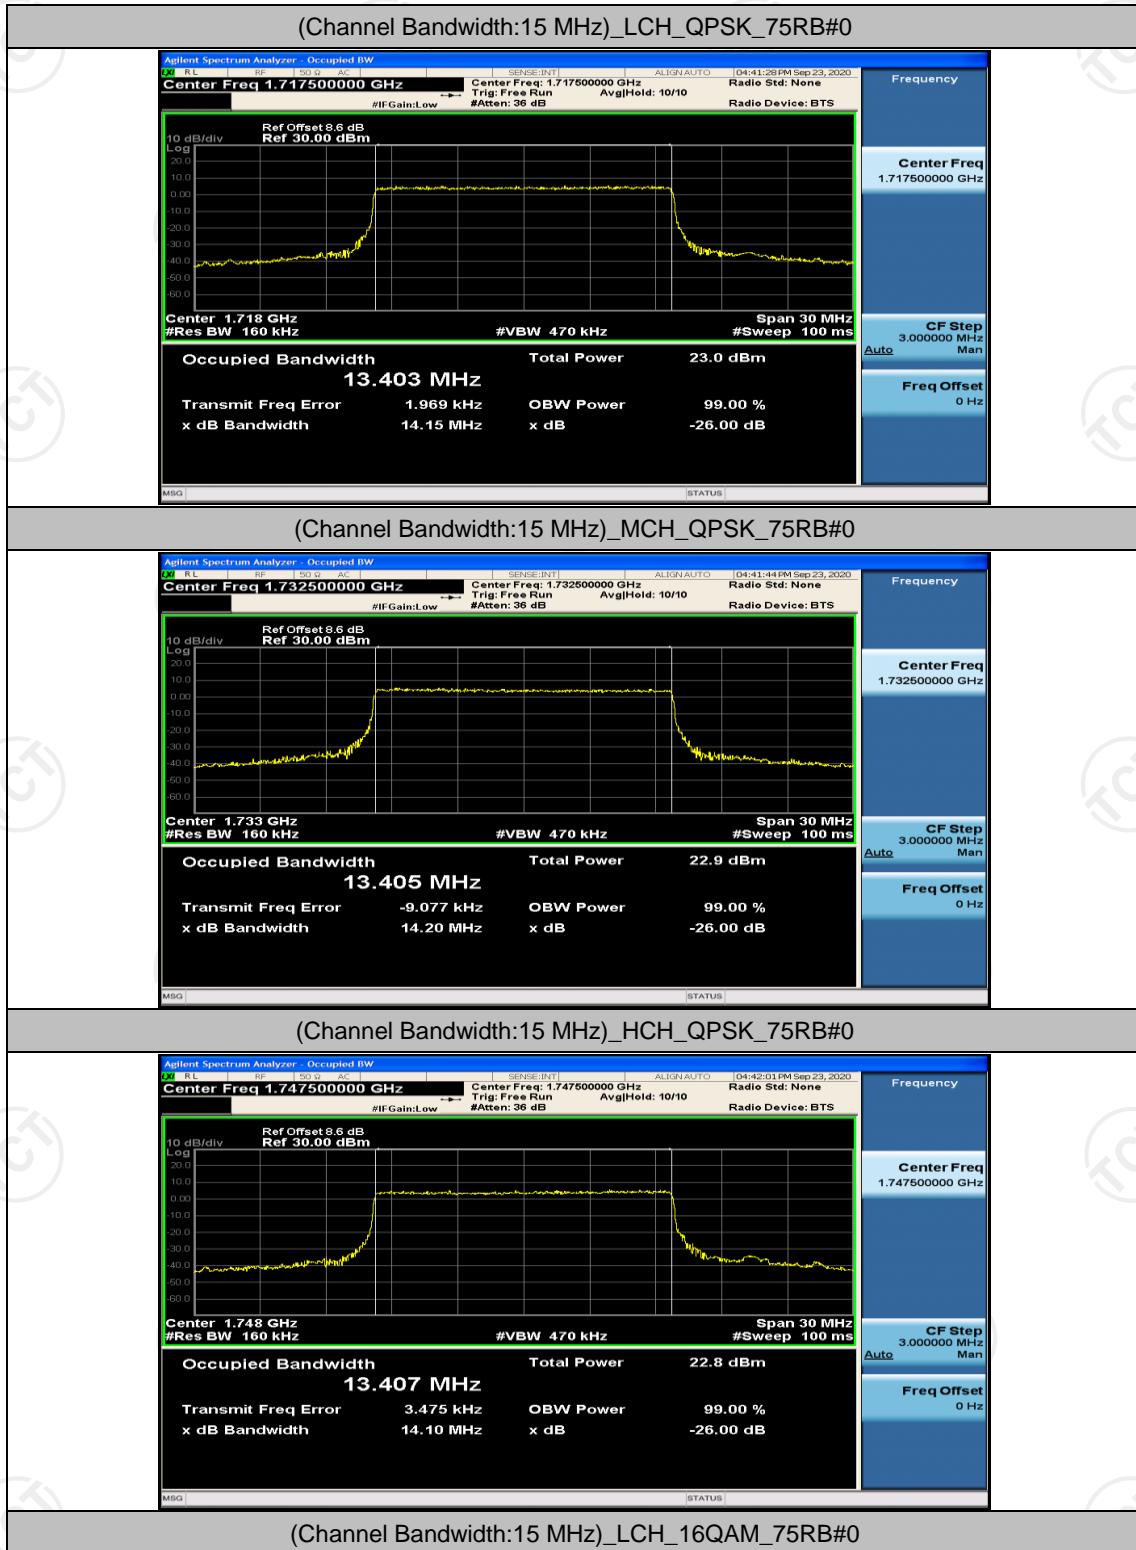

Test Graphs

Channel Bandwidth: 1.4 MHz

Channel Bandwidth: 3 MHz

(Channel Bandwidth: 3 MHz)_MCH_16QAM_15RB#0

(Channel Bandwidth: 3 MHz)_HCH_16QAM_15RB#0

Channel Bandwidth: 5 MHz

Channel Bandwidth: 10 MHz

Channel Bandwidth: 10 MHz_MCH_16QAM_50RB#0

Channel Bandwidth: 10 MHz_HCH_16QAM_50RB#0

Channel Bandwidth: 15 MHz

Channel Bandwidth: 20 MHz

(Channel Bandwidth:20 MHz)_MCH_16QAM_100RB#0

(Channel Bandwidth:20 MHz)_HCH_16QAM_100RB#0

Appendix D: Band Edge