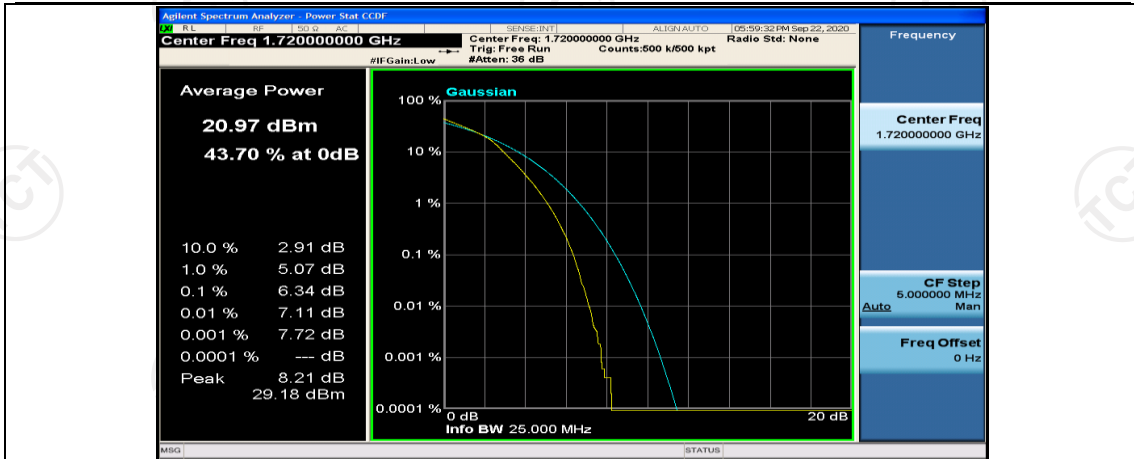

(Channel Bandwidth:20 MHz)_LCH_16QAM_1RB#99

(Channel Bandwidth:20 MHz)_LCH_16QAM_50RB#0

(Channel Bandwidth:20 MHz)_LCH_16QAM_50RB#25

(Channel Bandwidth:20 MHz)_LCH_16QAM_50RB#50

(Channel Bandwidth:20 MHz)_LCH_16QAM_100RB#0