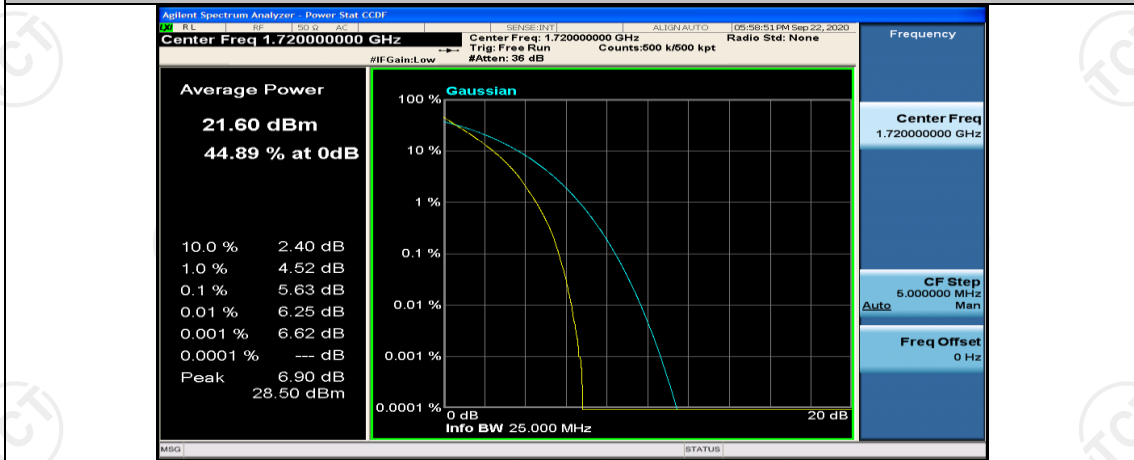

(Channel Bandwidth:15 MHz)_HCH_16QAM_75RB#0

Channel Bandwidth: 20 MHz

(Channel Bandwidth:20 MHz)_LCH_QPSK_50RB#25

(Channel Bandwidth:20 MHz)_LCH_QPSK_50RB#50

(Channel Bandwidth:20 MHz)_LCH_QPSK_100RB#0

(Channel Bandwidth:20 MHz)_MCH_QPSK_1RB#0