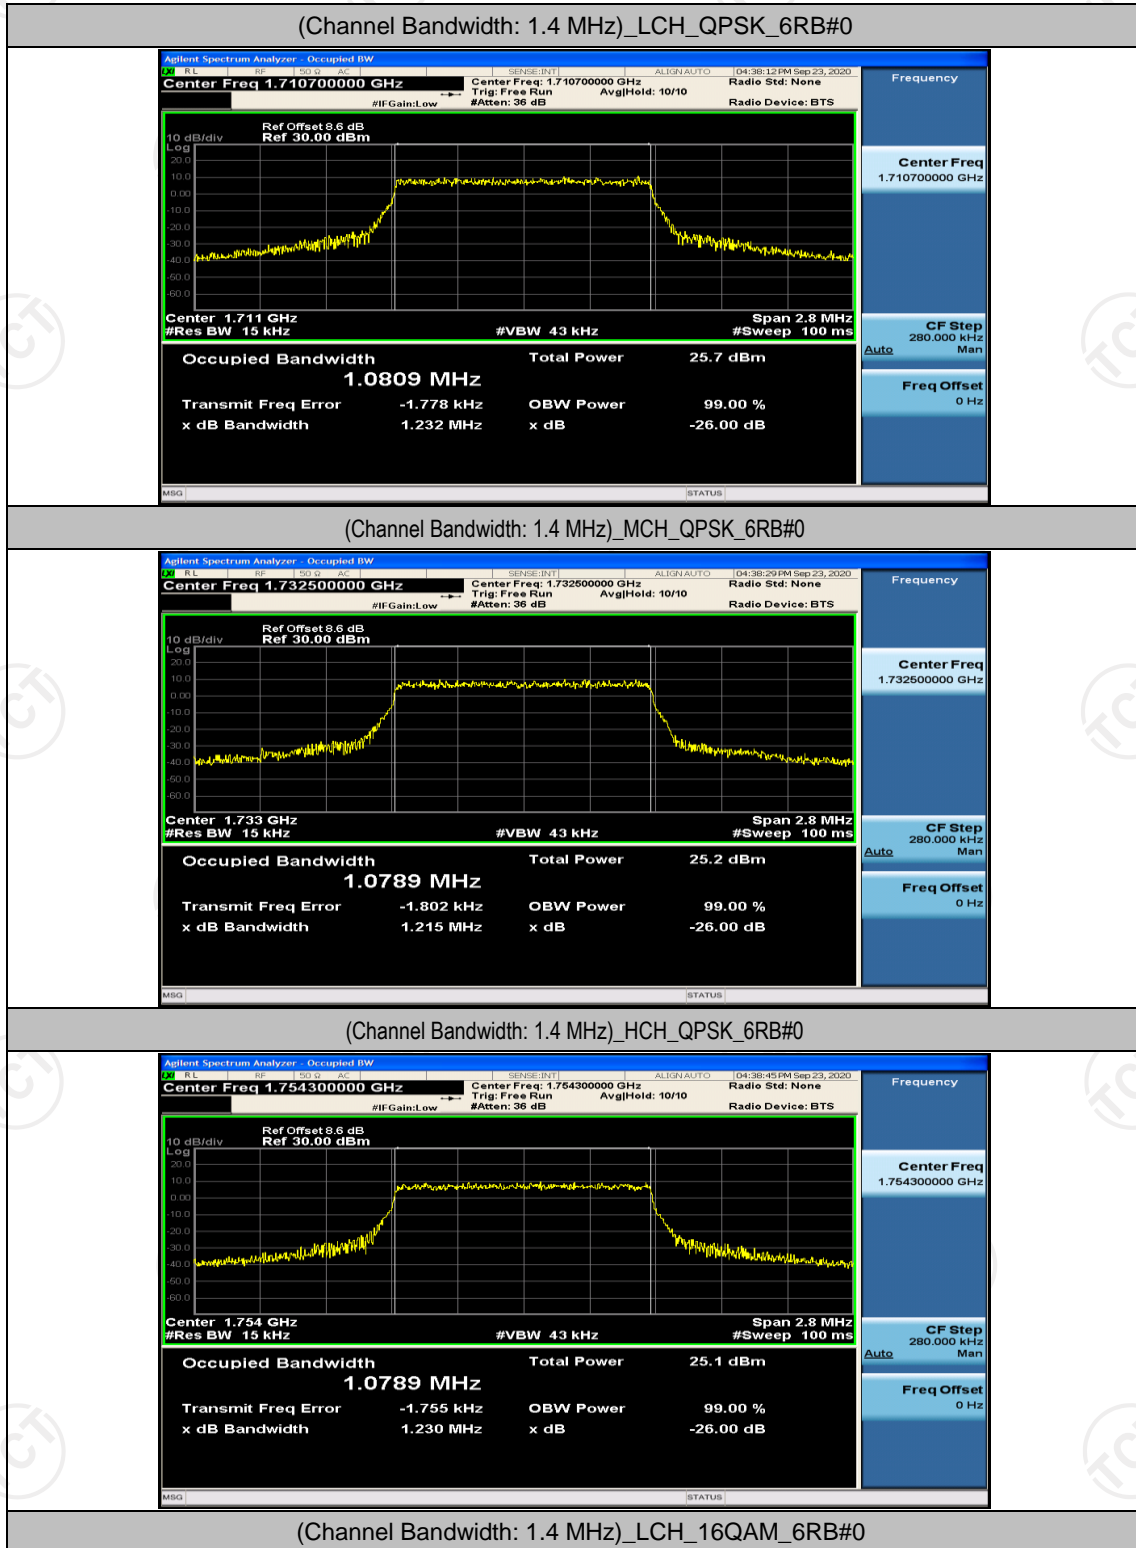

Test Graphs

Channel Bandwidth: 1.4 MHz