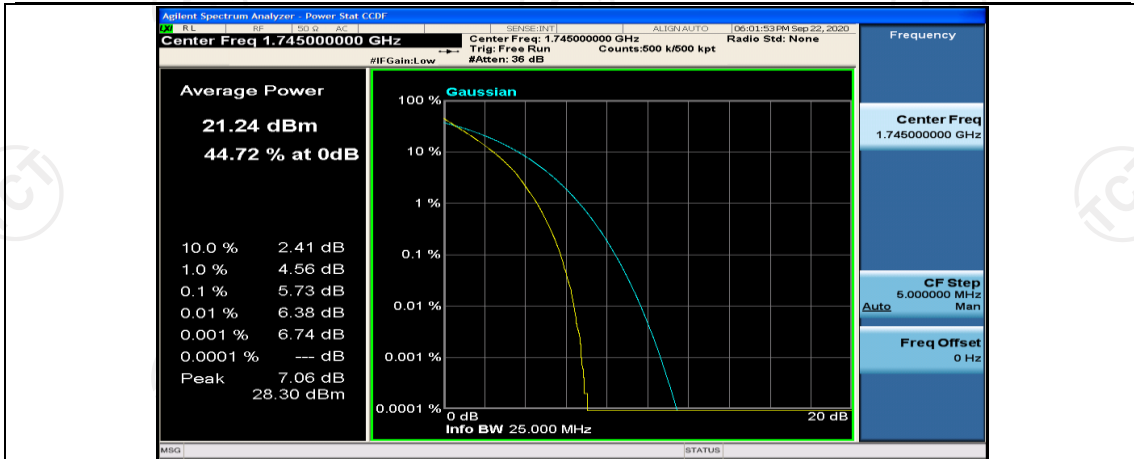

(Channel Bandwidth:20 MHz)_HCH_QPSK_50RB#25