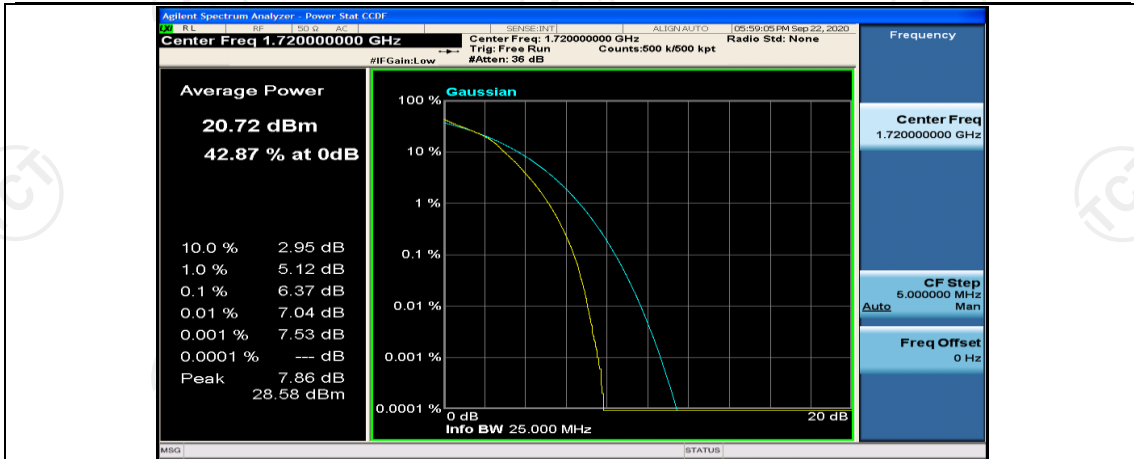

(Channel Bandwidth:20 MHz)_LCH_16QAM_50RB#0