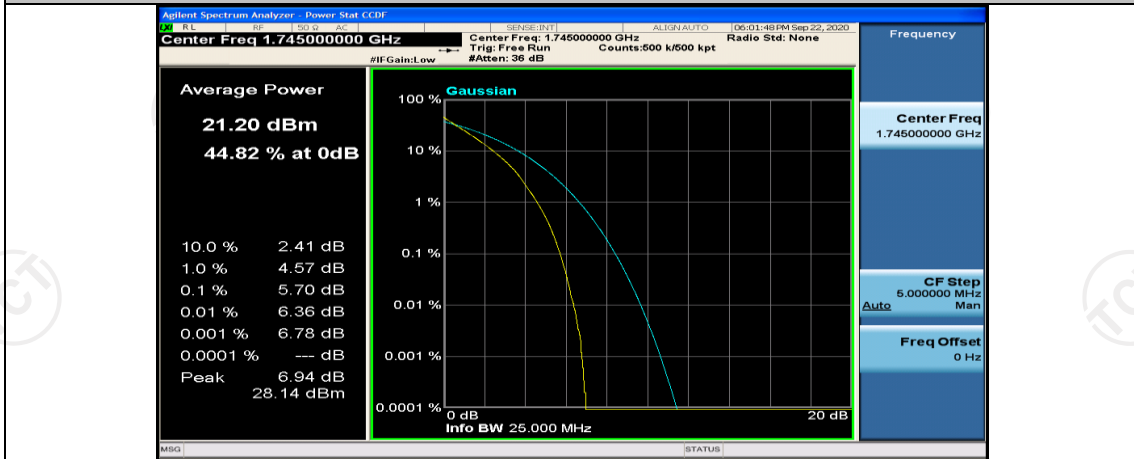

(Channel Bandwidth:20 MHz)_MCH_QPSK_100RB#0

(Channel Bandwidth:20 MHz)_HCH_QPSK_1RB#0

(Channel Bandwidth:20 MHz)_HCH_QPSK_1RB#49

(Channel Bandwidth:20 MHz)_HCH_QPSK_1RB#99

(Channel Bandwidth:20 MHz)_HCH_QPSK_50RB#0