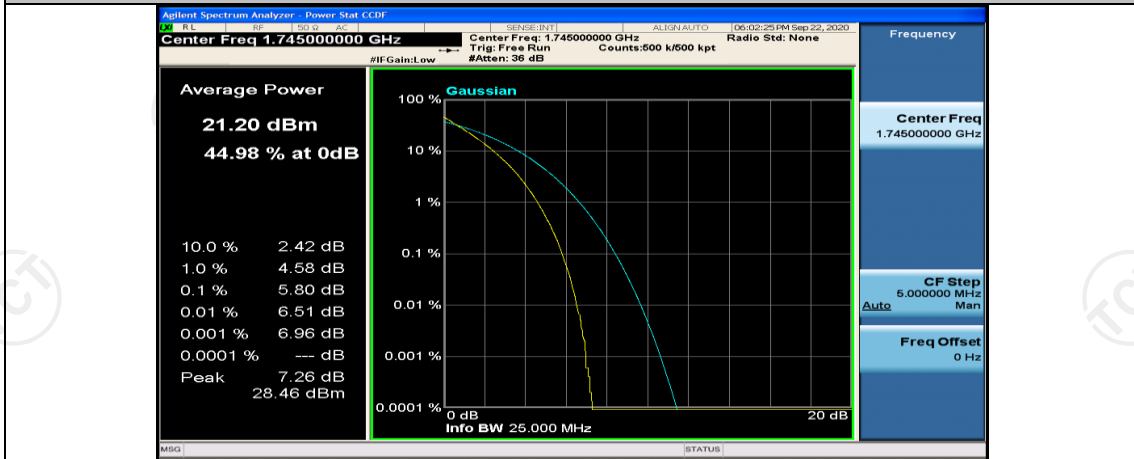

(Channel Bandwidth:20 MHz)_HCH_QPSK_100RB#0