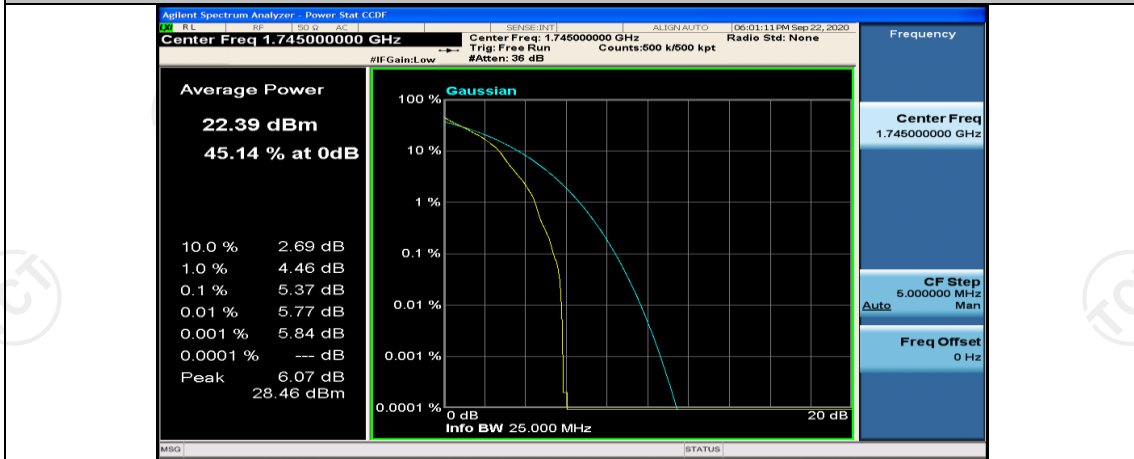

(Channel Bandwidth:20 MHz)_HCH_QPSK_1RB#0