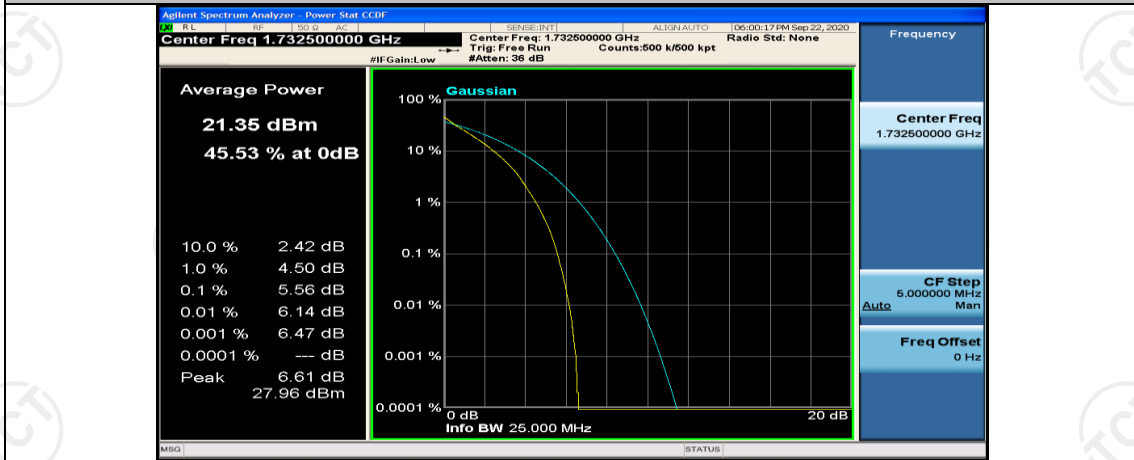

(Channel Bandwidth:20 MHz)_MCH_QPSK_50RB#0