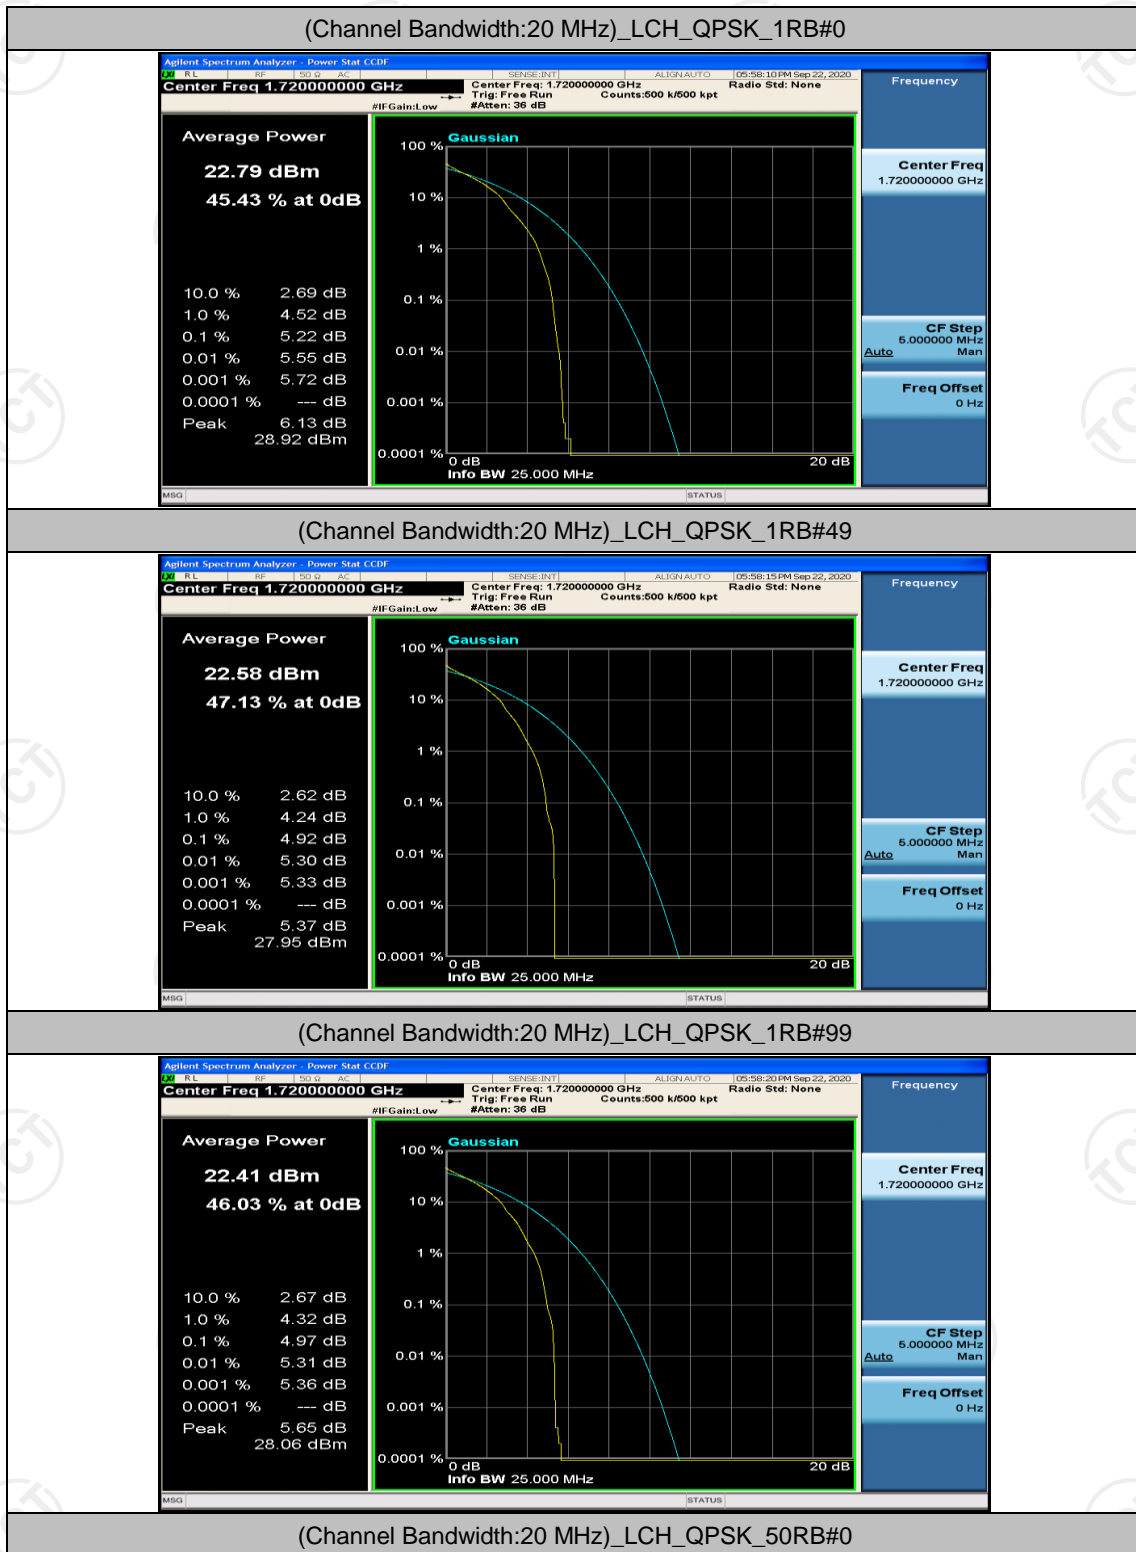

(Channel Bandwidth:15 MHz)_HCH_16QAM_1RB#37

(Channel Bandwidth:15 MHz)_HCH_16QAM_1RB#74

(Channel Bandwidth:15 MHz)_HCH_16QAM_37RB#0

(Channel Bandwidth:15 MHz)_HCH_16QAM_37RB#18

(Channel Bandwidth:15 MHz)_HCH_16QAM_37RB#38

(Channel Bandwidth:15 MHz)_HCH_16QAM_75RB#0

Channel Bandwidth: 20 MHz

(Channel Bandwidth:20 MHz)_LCH_QPSK_50RB#25

(Channel Bandwidth:20 MHz)_LCH_QPSK_50RB#50

(Channel Bandwidth:20 MHz)_LCH_QPSK_100RB#0

(Channel Bandwidth:20 MHz)_MCH_QPSK_1RB#0