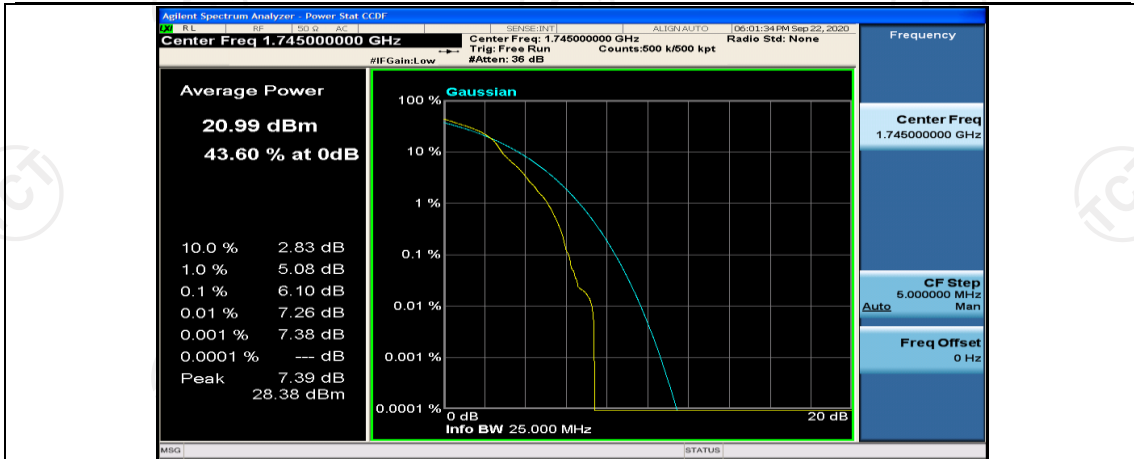

(Channel Bandwidth:20 MHz)_HCH_16QAM_1RB#49