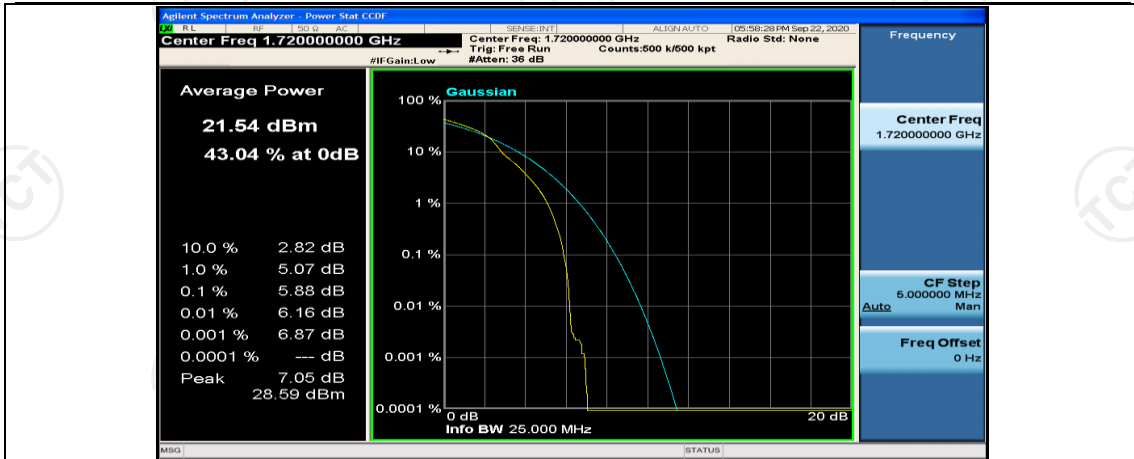

(Channel Bandwidth:20 MHz)_HCH_QPSK_50RB#25

(Channel Bandwidth:20 MHz)_HCH_QPSK_50RB#50

(Channel Bandwidth:20 MHz)_HCH_QPSK_100RB#0

(Channel Bandwidth:20 MHz)_LCH_16QAM_1RB#0

(Channel Bandwidth:20 MHz)_LCH_16QAM_1RB#49