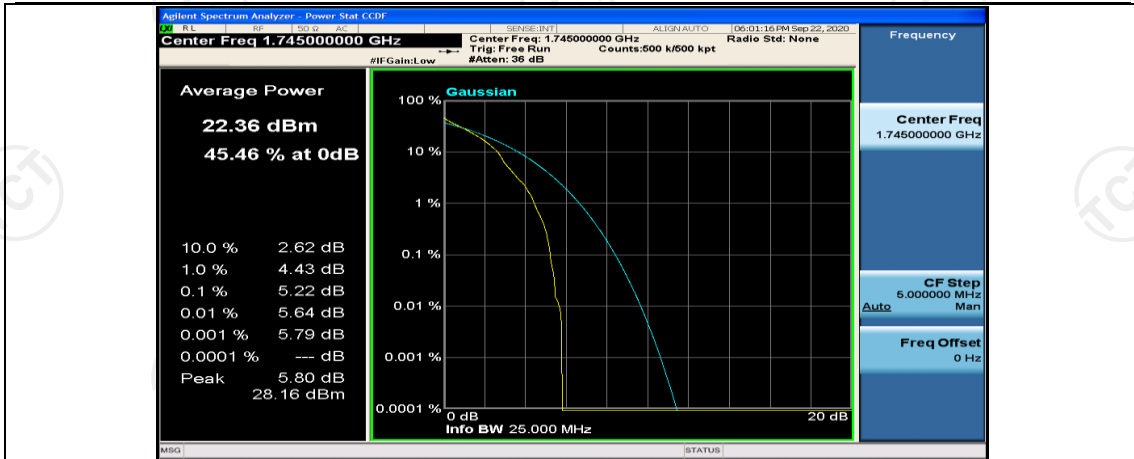

(Channel Bandwidth:20 MHz)_HCH_QPSK_1RB#49