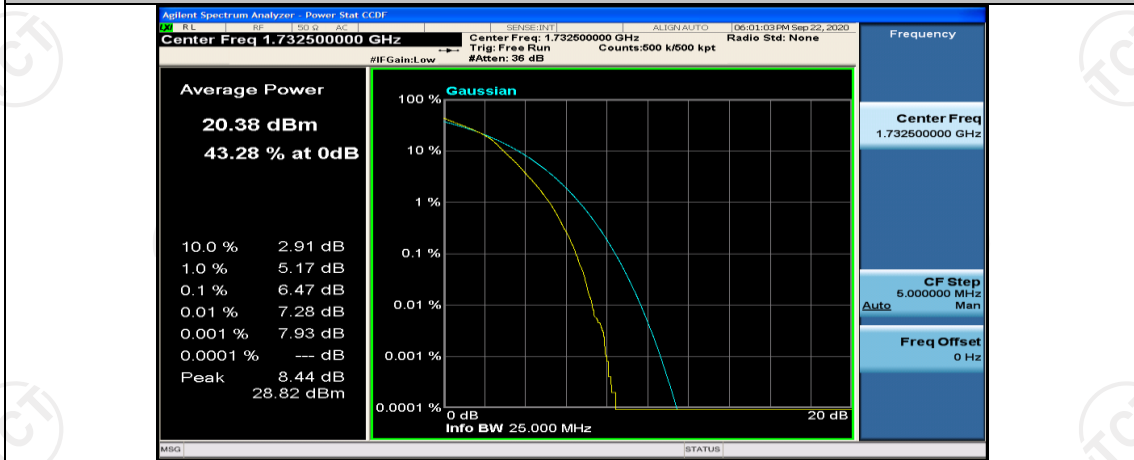

(Channel Bandwidth:20 MHz)_MCH_16QAM_1RB#0

(Channel Bandwidth:20 MHz)_MCH_16QAM_1RB#49

(Channel Bandwidth:20 MHz)_MCH_16QAM_1RB#99

(Channel Bandwidth:20 MHz)_MCH_16QAM_100RB#0

(Channel Bandwidth:20 MHz)_HCH_16QAM_1RB#0