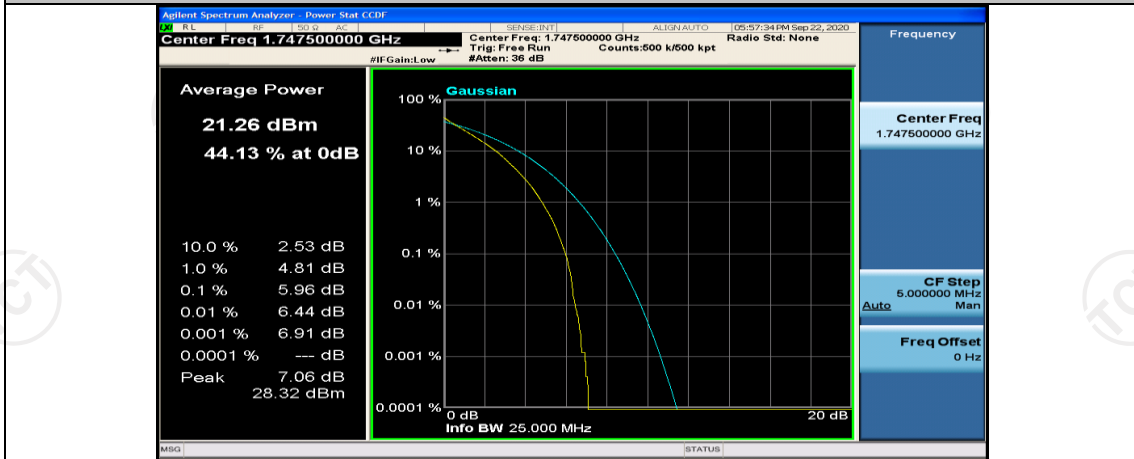

(Channel Bandwidth:15 MHz)_HCH_16QAM_37RB#0