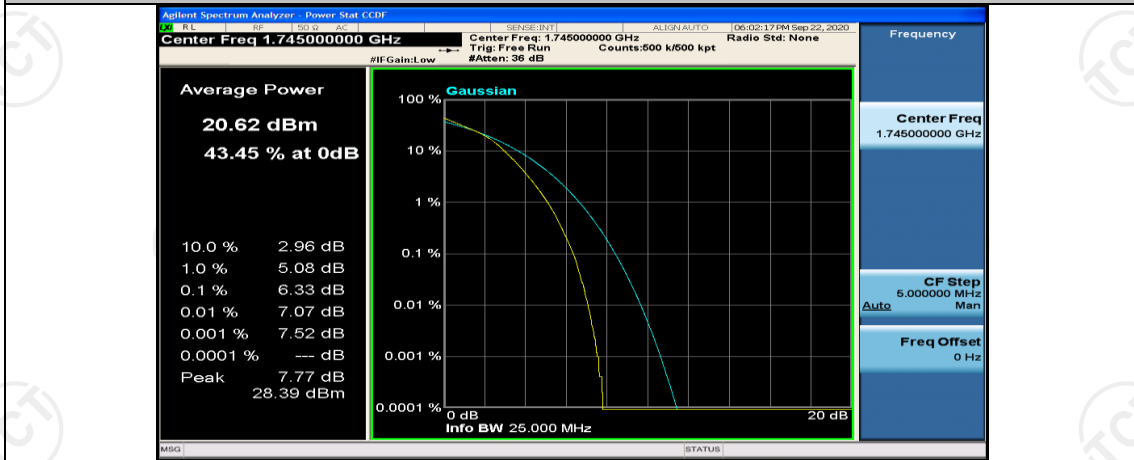

(Channel Bandwidth:20 MHz)_HCH_16QAM_1RB#49

(Channel Bandwidth:20 MHz)_HCH_16QAM_1RB#99

(Channel Bandwidth:20 MHz)_HCH_16QAM_50RB#0

(Channel Bandwidth:20 MHz)_HCH_16QAM_50RB#25

(Channel Bandwidth:20 MHz)_HCH_16QAM_50RB#50