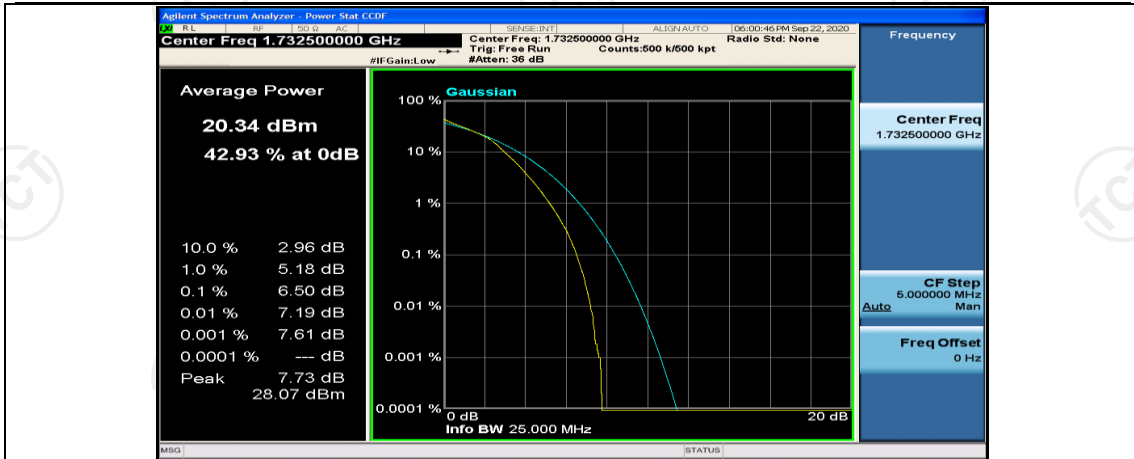

(Channel Bandwidth:20 MHz)_MCH_16QAM_1RB#0

(Channel Bandwidth:20 MHz)_MCH_16QAM_1RB#49

(Channel Bandwidth:20 MHz)_MCH_16QAM_1RB#99

(Channel Bandwidth:20 MHz)_MCH_16QAM_100RB#0

(Channel Bandwidth:20 MHz)_HCH_16QAM_1RB#0