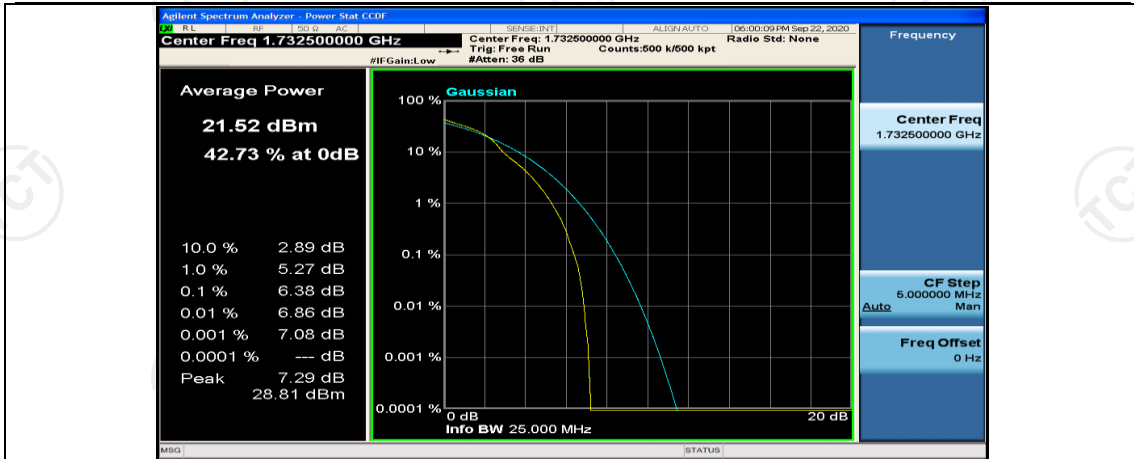

(Channel Bandwidth:20 MHz)_MCH_16QAM_1RB#99