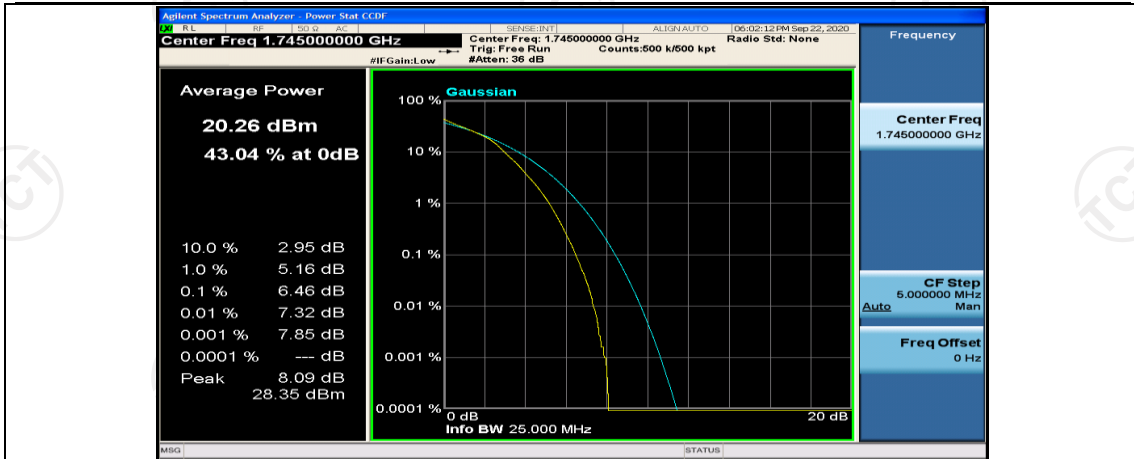

(Channel Bandwidth:20 MHz)_HCH_16QAM_1RB#49

(Channel Bandwidth:20 MHz)_HCH_16QAM_1RB#99

(Channel Bandwidth:20 MHz)_HCH_16QAM_50RB#0

(Channel Bandwidth:20 MHz)_HCH_16QAM_50RB#25

(Channel Bandwidth:20 MHz)_HCH_16QAM_50RB#50