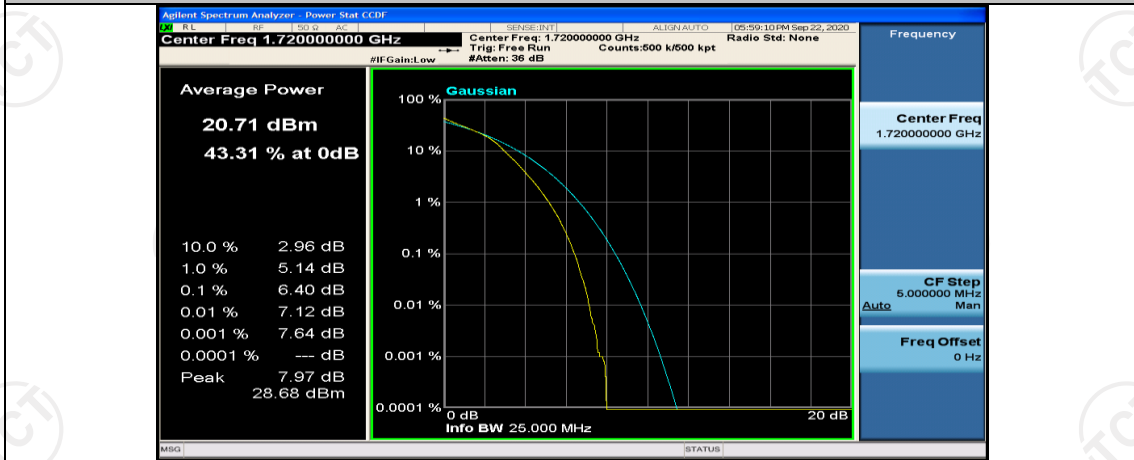

(Channel Bandwidth:20 MHz)_LCH_16QAM_50RB#25