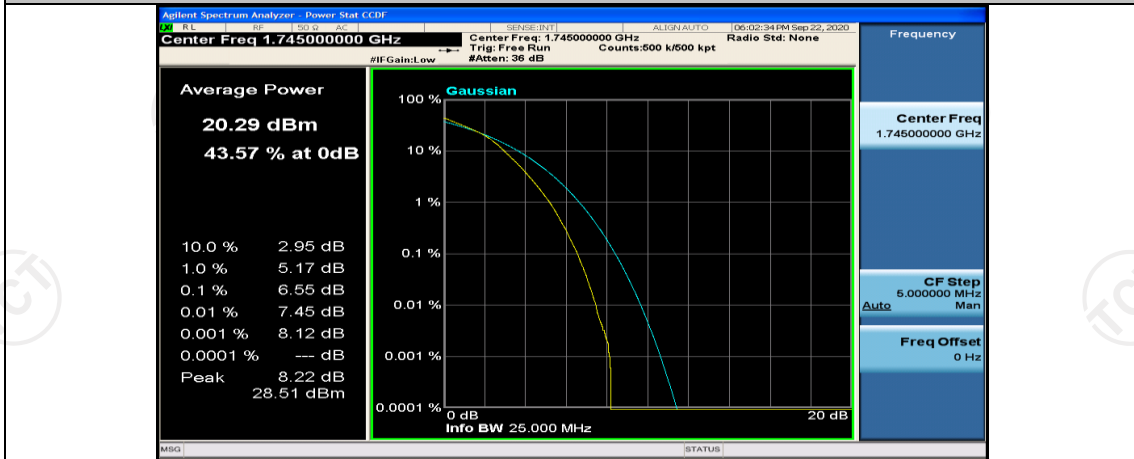

(Channel Bandwidth:20 MHz)_HCH_16QAM_100RB#0