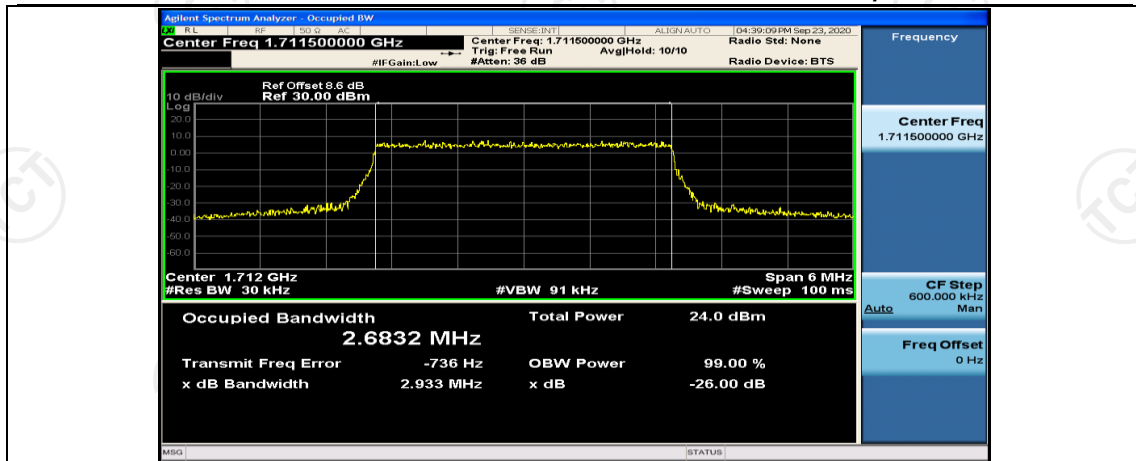

Test Graphs

Channel Bandwidth: 1.4 MHz

Channel Bandwidth: 3 MHz

(Channel Bandwidth: 3 MHz)_MCH_16QAM_15RB#0

(Channel Bandwidth: 3 MHz)_HCH_16QAM_15RB#0

Channel Bandwidth: 5 MHz

Channel Bandwidth: 10 MHz

Channel Bandwidth: 10 MHz_MCH_16QAM_50RB#0