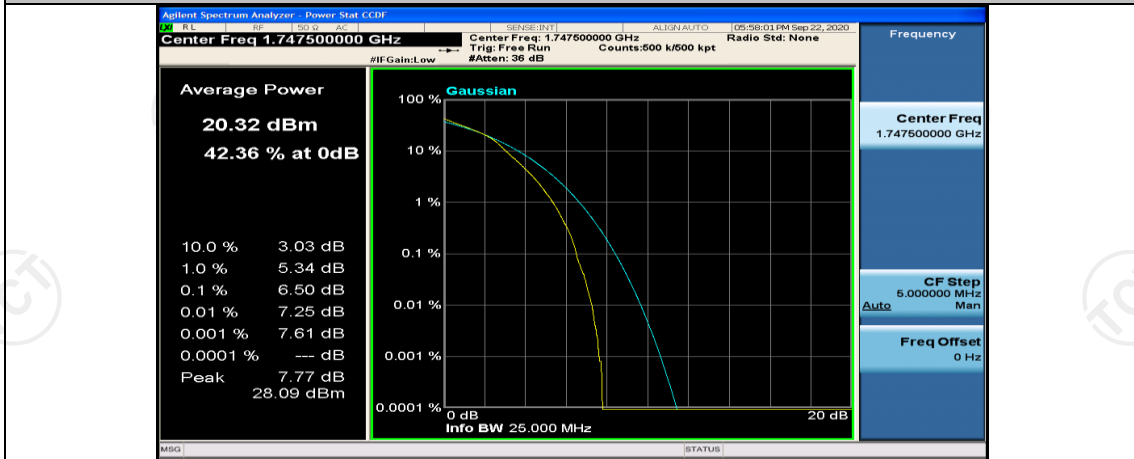

(Channel Bandwidth:15 MHz)_HCH_16QAM_1RB#37

(Channel Bandwidth:15 MHz)_HCH_16QAM_1RB#74

(Channel Bandwidth:15 MHz)_HCH_16QAM_37RB#0

(Channel Bandwidth:15 MHz)_HCH_16QAM_37RB#18

(Channel Bandwidth:15 MHz)_HCH_16QAM_37RB#38

(Channel Bandwidth:15 MHz)_HCH_16QAM_75RB#0

Channel Bandwidth: 20 MHz

(Channel Bandwidth:20 MHz)_LCH_QPSK_50RB#25

(Channel Bandwidth:20 MHz)_LCH_QPSK_50RB#50

(Channel Bandwidth:20 MHz)_LCH_QPSK_100RB#0

(Channel Bandwidth:20 MHz)_MCH_QPSK_1RB#0