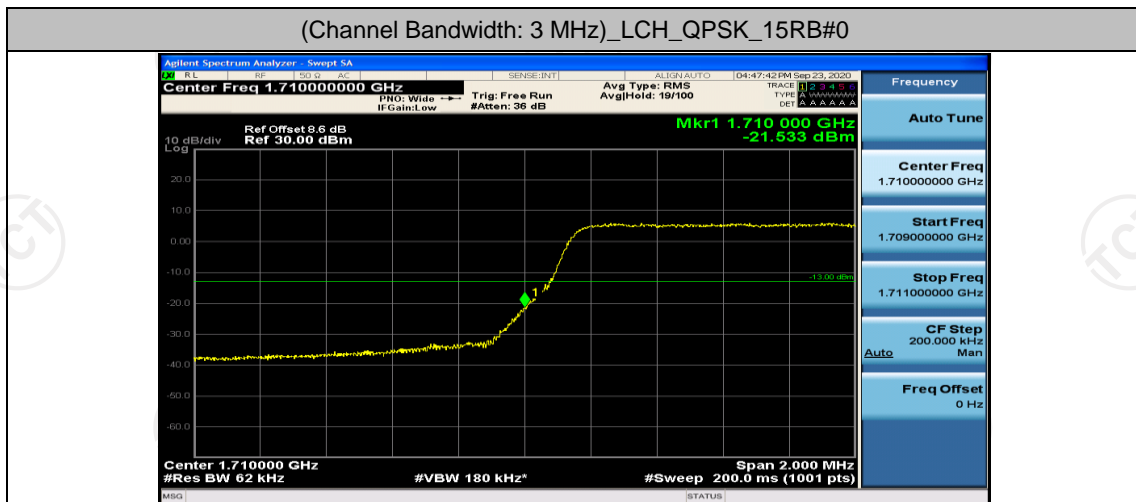

Channel Bandwidth: 3 MHz