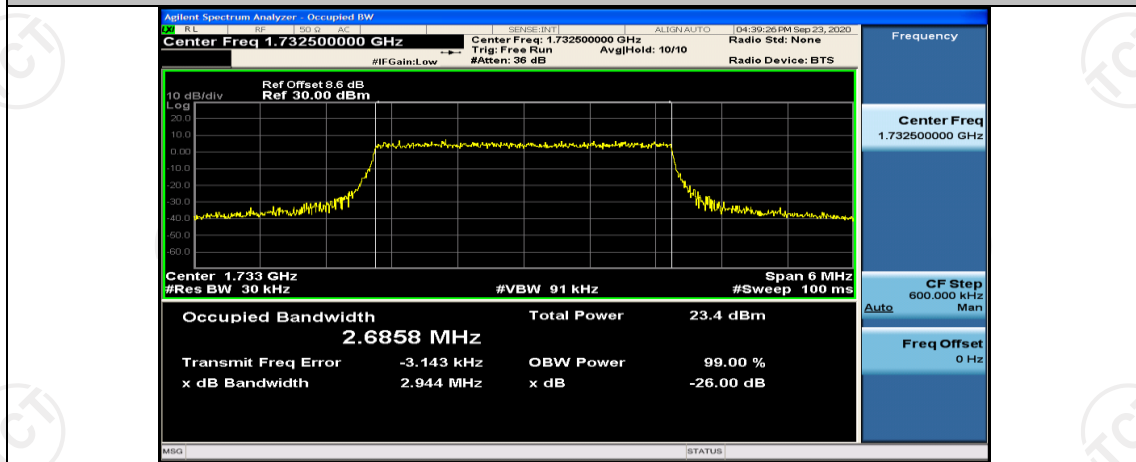

Test Graphs

Channel Bandwidth: 1.4 MHz

Channel Bandwidth: 3 MHz

(Channel Bandwidth: 3 MHz)_MCH_16QAM_15RB#0

(Channel Bandwidth: 3 MHz)_HCH_16QAM_15RB#0

Channel Bandwidth: 5 MHz

Channel Bandwidth: 10 MHz

Channel Bandwidth: 10 MHz_MCH_16QAM_50RB#0