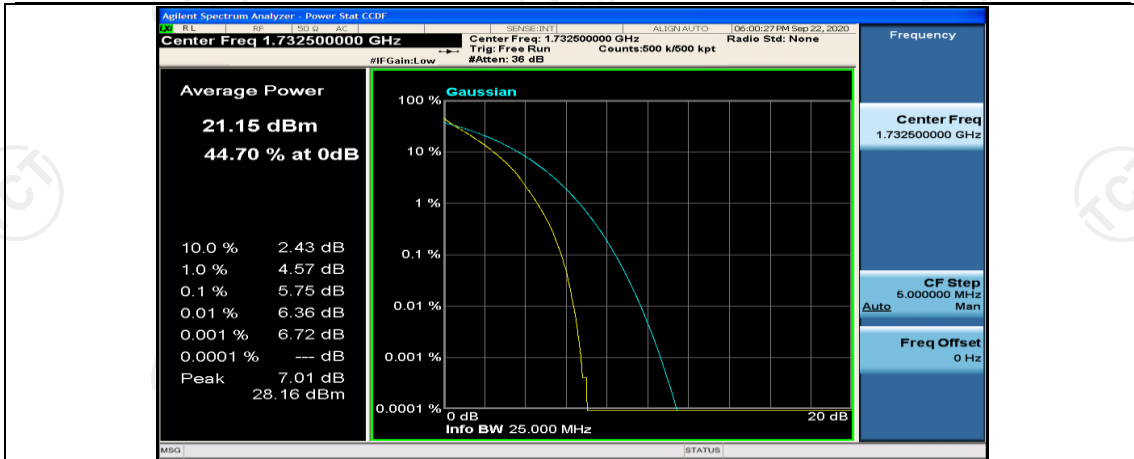

(Channel Bandwidth:20 MHz)_MCH_QPSK_1RB#49

(Channel Bandwidth:20 MHz)_MCH_QPSK_1RB#99

(Channel Bandwidth:20 MHz)_MCH_QPSK_50RB#0

(Channel Bandwidth:20 MHz)_MCH_QPSK_50RB#25

(Channel Bandwidth:20 MHz)_MCH_QPSK_50RB#50