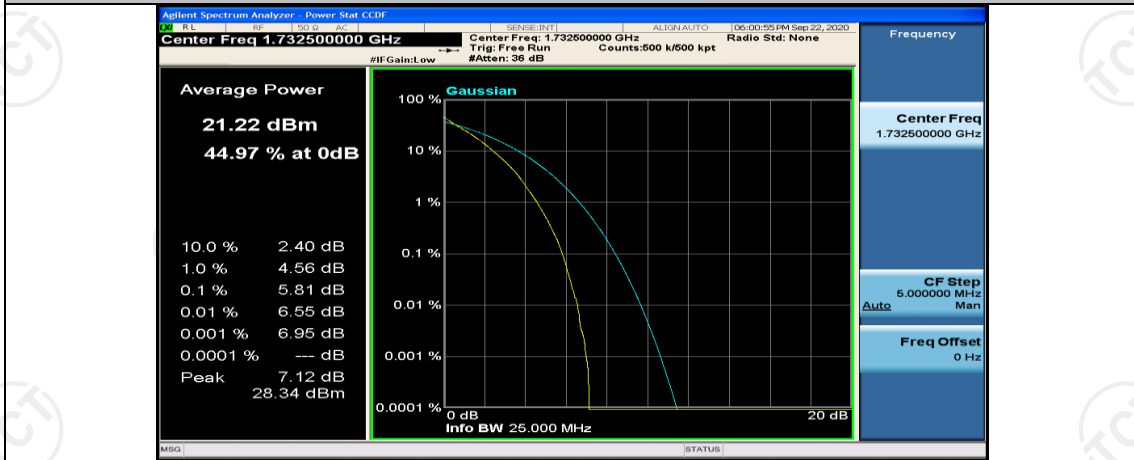

(Channel Bandwidth:20 MHz)_MCH_QPSK_100RB#0