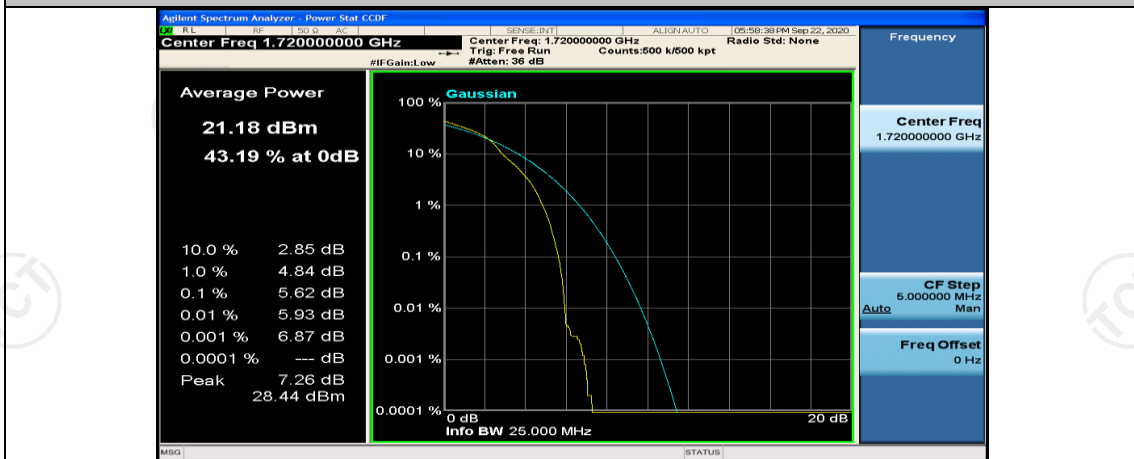

(Channel Bandwidth:20 MHz)_HCH_QPSK_50RB#25

(Channel Bandwidth:20 MHz)_HCH_QPSK_50RB#50

(Channel Bandwidth:20 MHz)_HCH_QPSK_100RB#0

(Channel Bandwidth:20 MHz)_LCH_16QAM_1RB#0

(Channel Bandwidth:20 MHz)_LCH_16QAM_1RB#49

(Channel Bandwidth:20 MHz)_LCH_16QAM_1RB#99

(Channel Bandwidth:20 MHz)_LCH_16QAM_50RB#0

(Channel Bandwidth:20 MHz)_LCH_16QAM_50RB#25

(Channel Bandwidth:20 MHz)_LCH_16QAM_50RB#50

(Channel Bandwidth:20 MHz)_LCH_16QAM_100RB#0