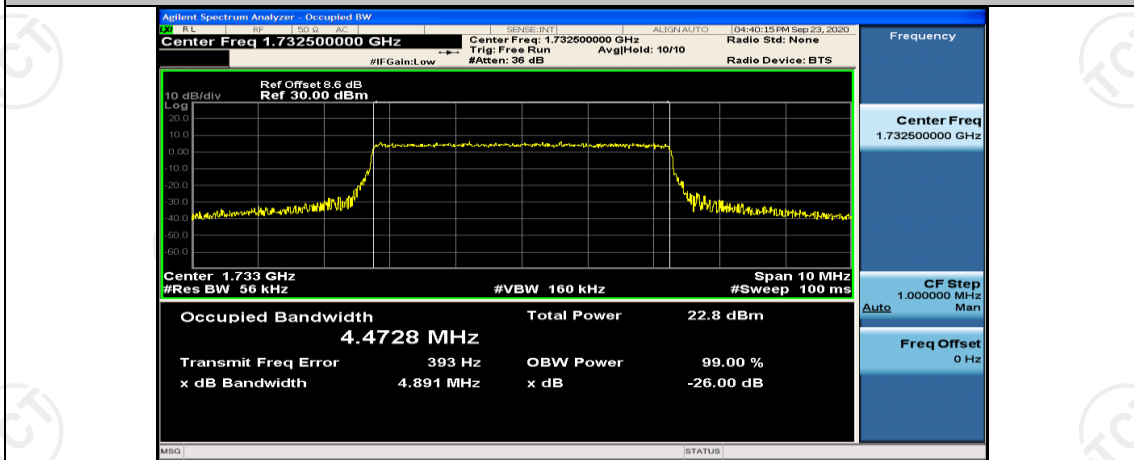

Test Graphs

Channel Bandwidth: 1.4 MHz

Channel Bandwidth: 3 MHz

(Channel Bandwidth: 3 MHz)_MCH_16QAM_15RB#0

(Channel Bandwidth: 3 MHz)_HCH_16QAM_15RB#0

Channel Bandwidth: 5 MHz

Channel Bandwidth: 10 MHz

Channel Bandwidth: 10 MHz_MCH_16QAM_50RB#0