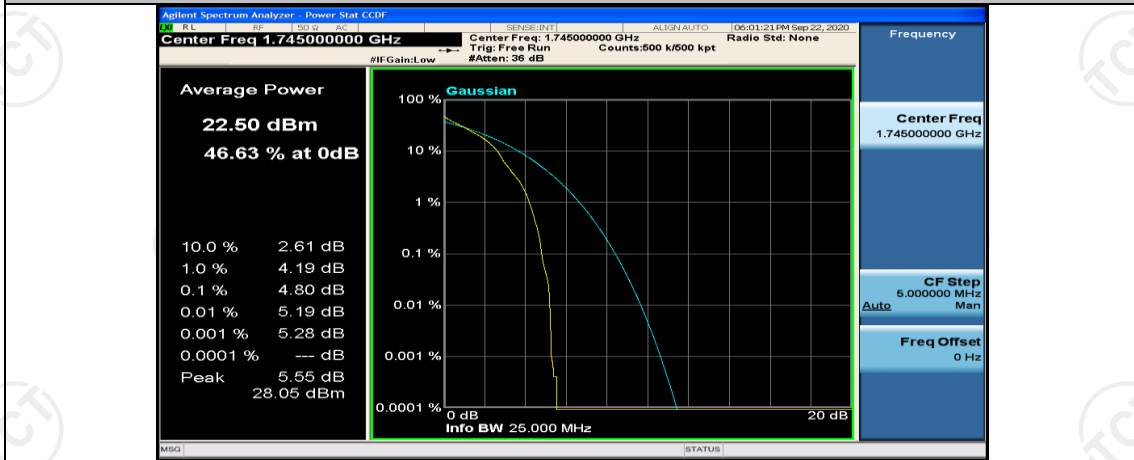

(Channel Bandwidth:20 MHz)_MCH_QPSK_100RB#0

(Channel Bandwidth:20 MHz)_HCH_QPSK_1RB#0

(Channel Bandwidth:20 MHz)_HCH_QPSK_1RB#49

(Channel Bandwidth:20 MHz)_HCH_QPSK_1RB#99

(Channel Bandwidth:20 MHz)_HCH_QPSK_50RB#0