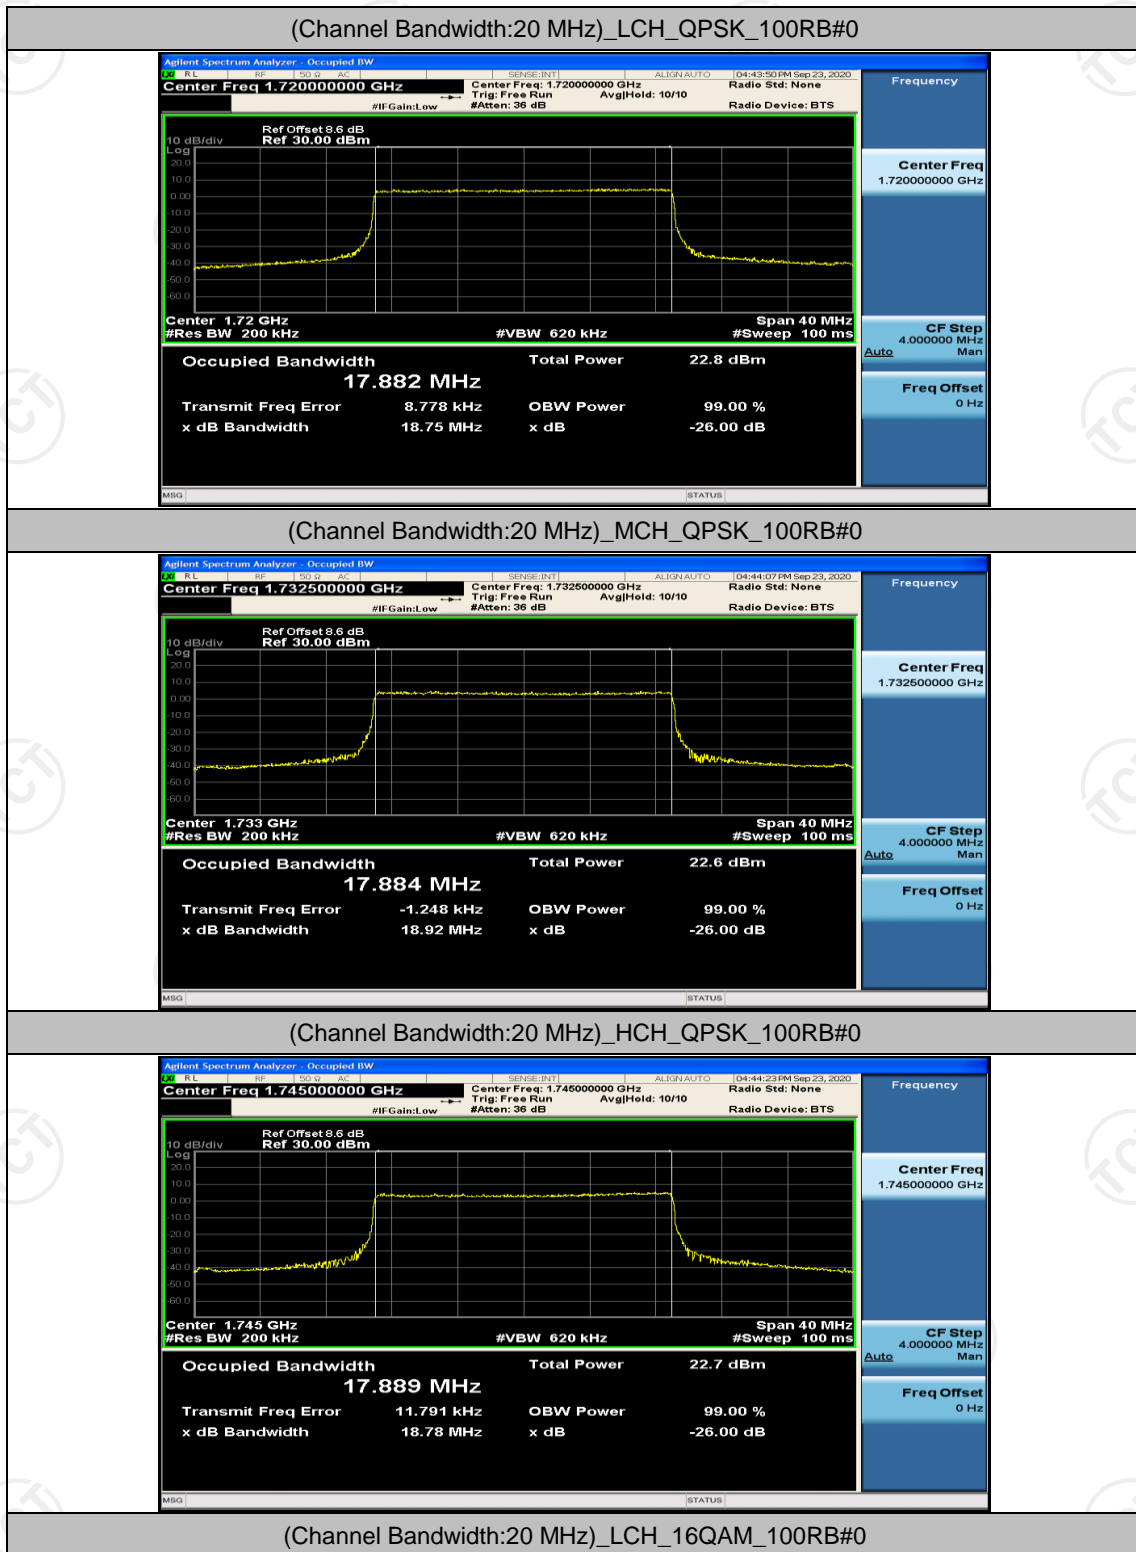

Channel Bandwidth: 10 MHz_HCH_16QAM_50RB#0

Channel Bandwidth: 15 MHz

Channel Bandwidth: 20 MHz

(Channel Bandwidth:20 MHz)_MCH_16QAM_100RB#0

(Channel Bandwidth:20 MHz)_HCH_16QAM_100RB#0

Appendix D: Band Edge