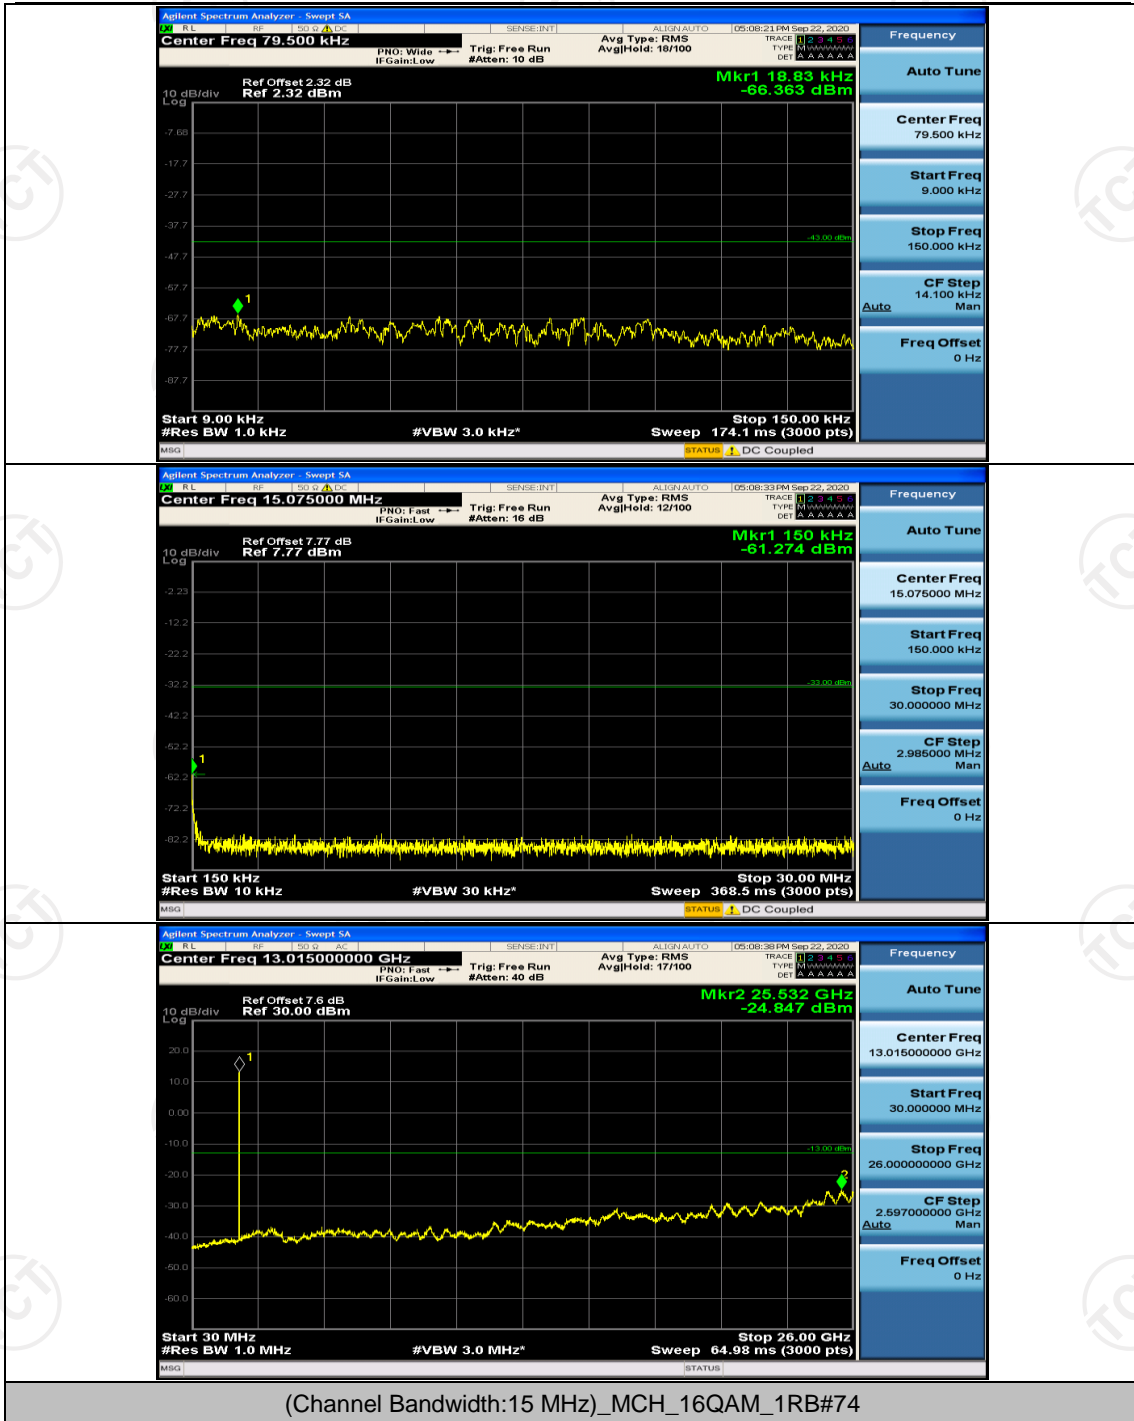

Channel Bandwidth: 15 MHz

(Channel Bandwidth:15 MHz)_MCH_QPSK_1RB#74

(Channel Bandwidth:15 MHz)_HCH_QPSK_1RB#37

(Channel Bandwidth:15 MHz)_LCH_16QAM_1RB#0

Channel Bandwidth: 20 MHz