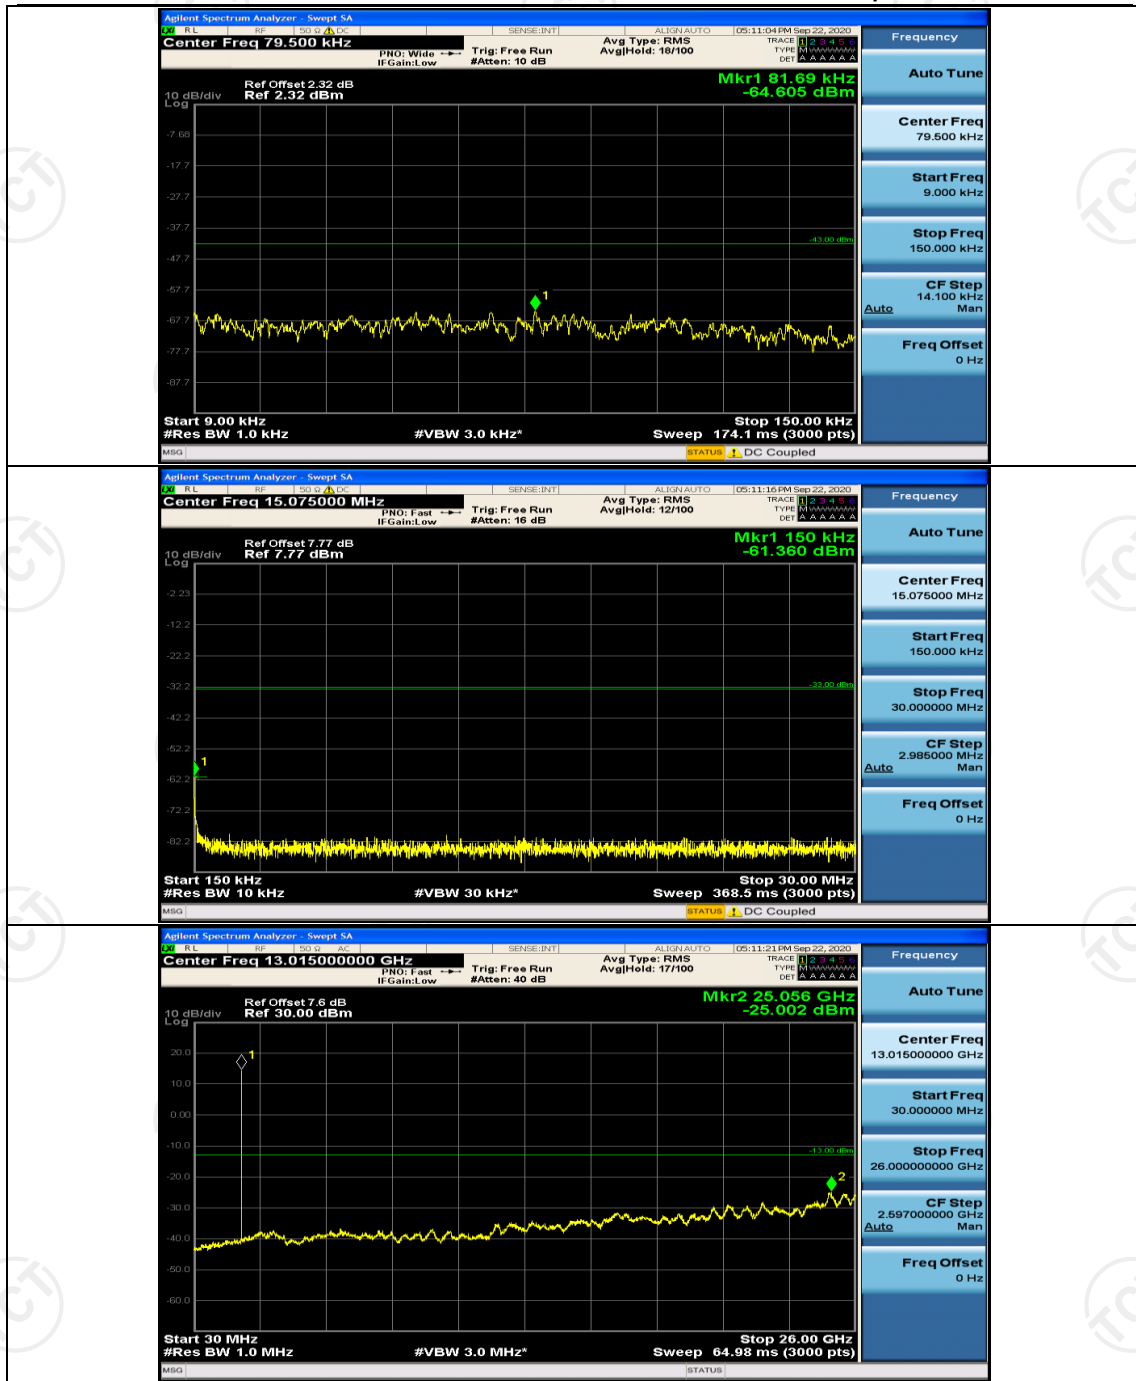

Channel Bandwidth: 15 MHz

(Channel Bandwidth:15 MHz)_MCH_QPSK_1RB#74

(Channel Bandwidth:15 MHz)_HCH_QPSK_1RB#37

(Channel Bandwidth:15 MHz)_LCH_16QAM_1RB#0

Channel Bandwidth: 20 MHz