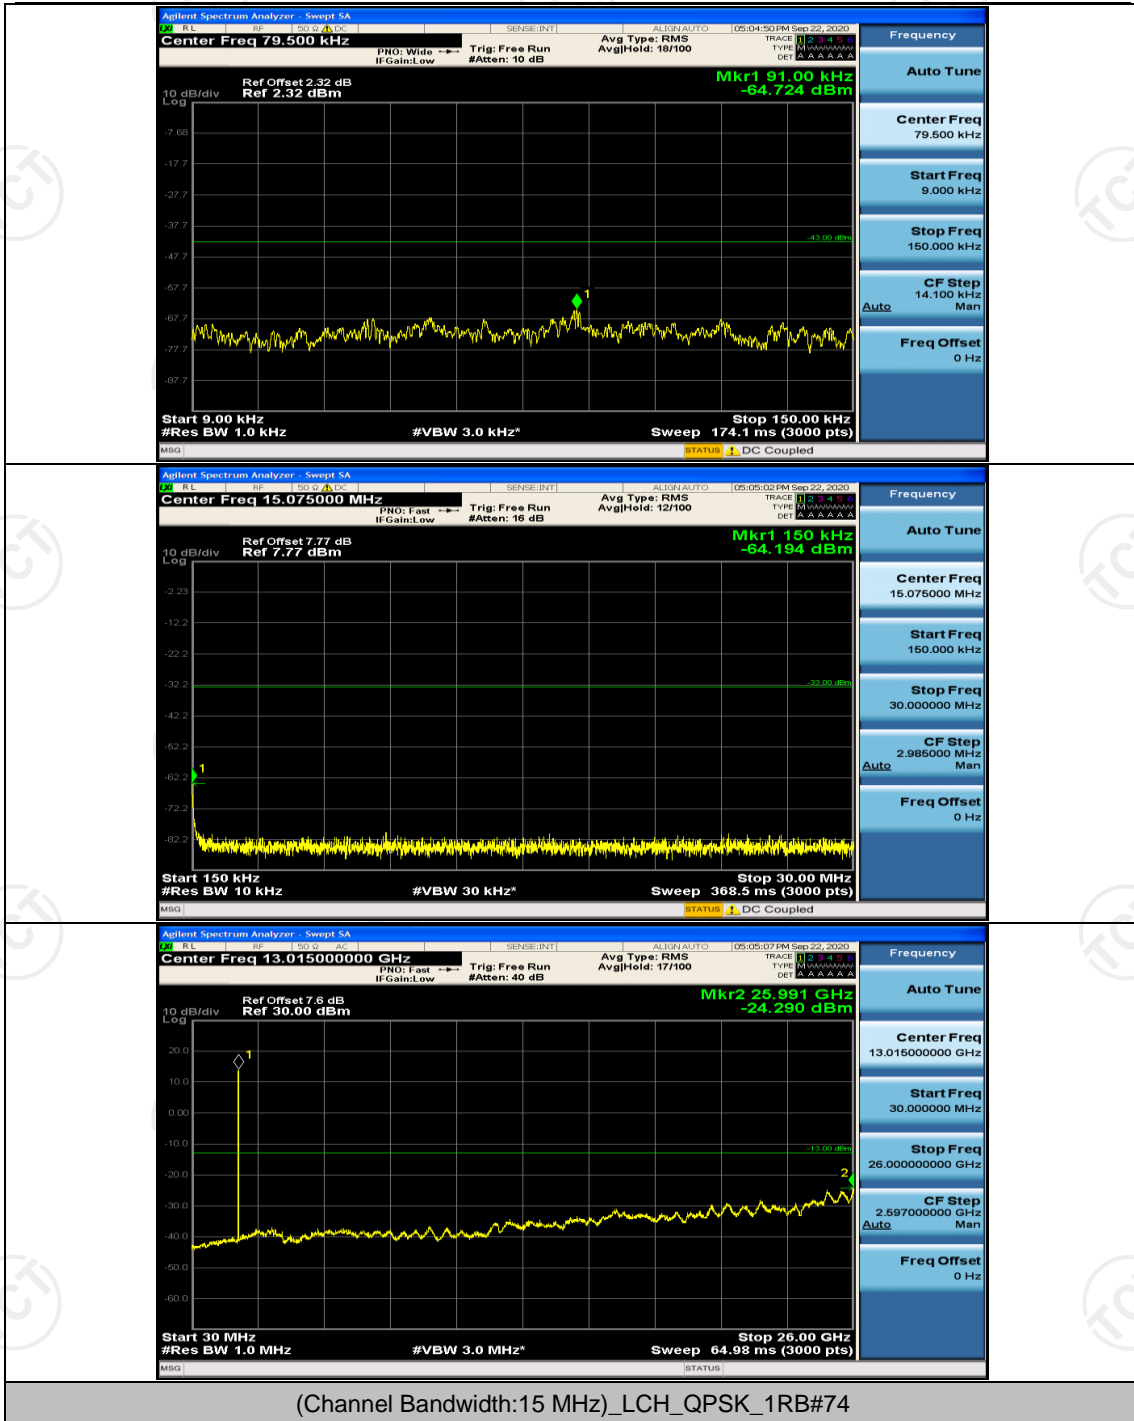

Channel Bandwidth: 15 MHz

(Channel Bandwidth:15 MHz)_MCH_QPSK_1RB#74

(Channel Bandwidth:15 MHz)_HCH_QPSK_1RB#37

(Channel Bandwidth:15 MHz)_LCH_16QAM_1RB#0

Channel Bandwidth: 20 MHz