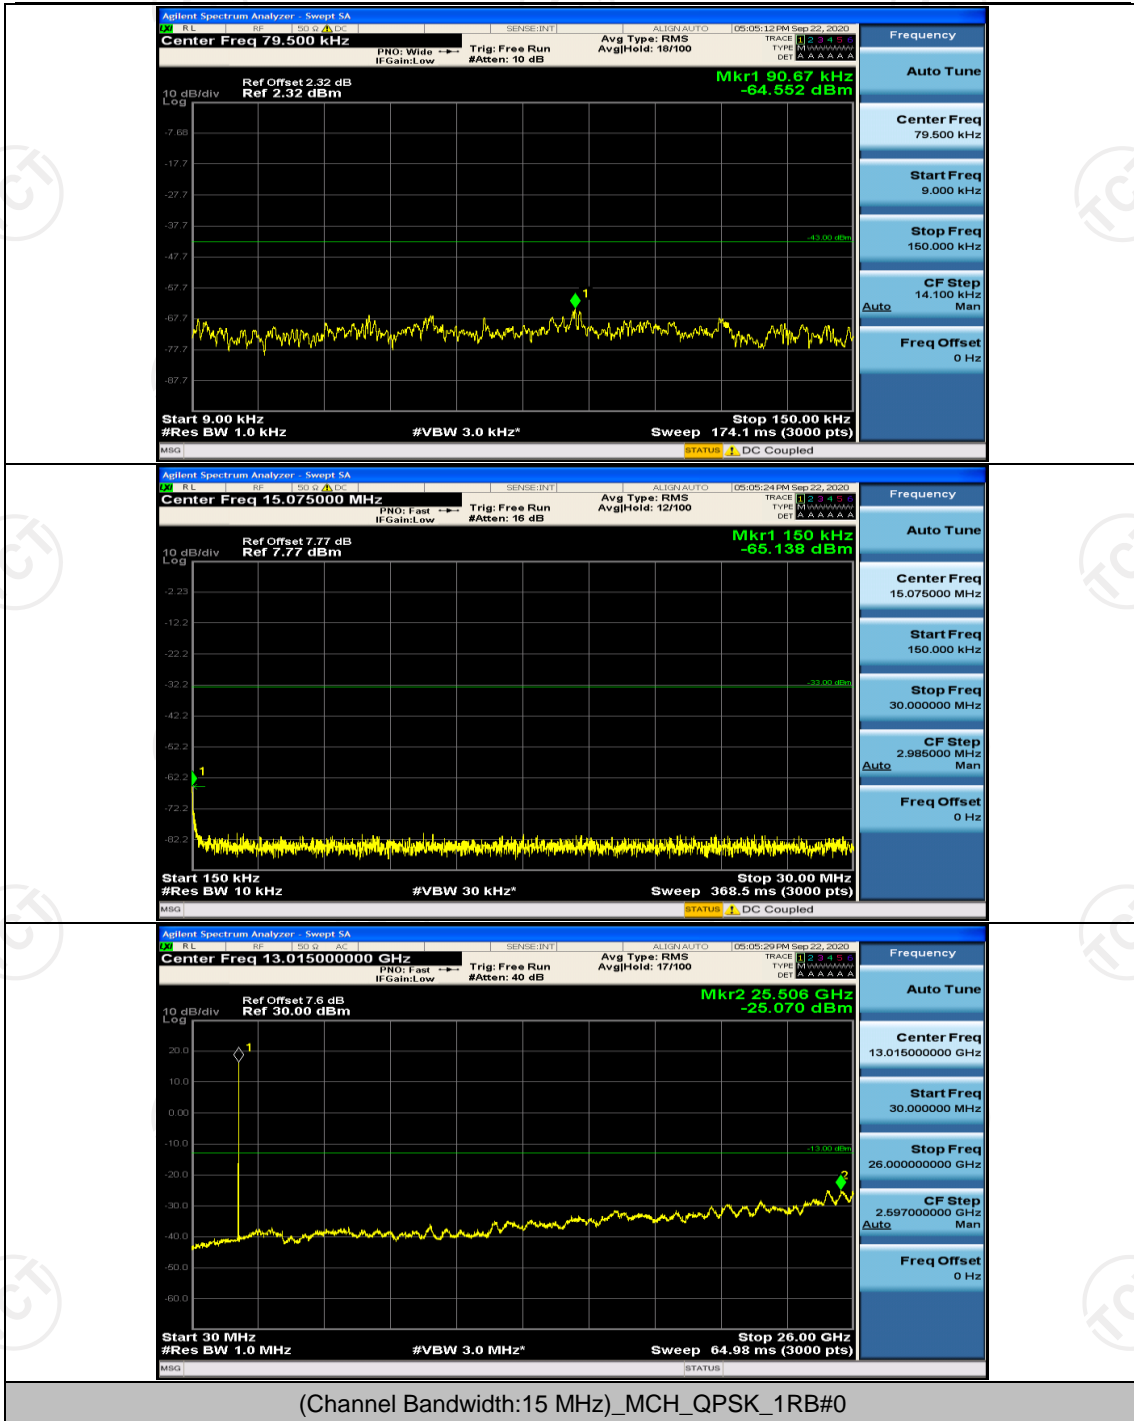

Channel Bandwidth: 15 MHz

(Channel Bandwidth:15 MHz)_MCH_QPSK_1RB#74

(Channel Bandwidth:15 MHz)_HCH_QPSK_1RB#37

(Channel Bandwidth:15 MHz)_LCH_16QAM_1RB#0

Channel Bandwidth: 20 MHz