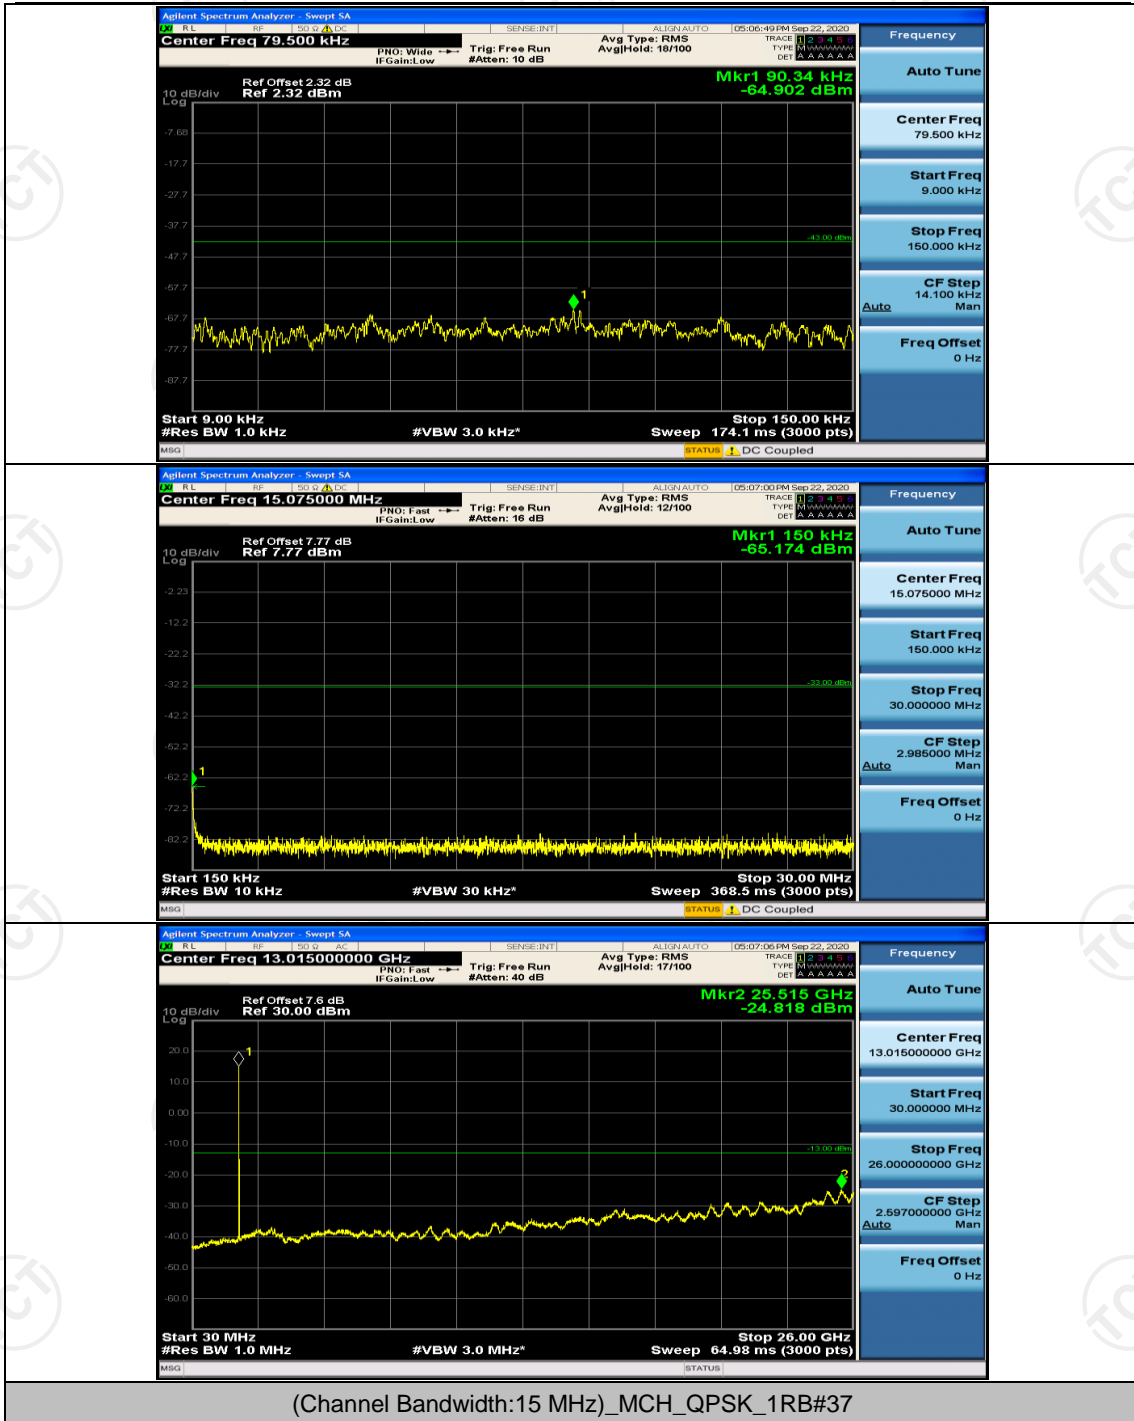

Channel Bandwidth: 15 MHz

(Channel Bandwidth:15 MHz)_MCH_QPSK_1RB#74

(Channel Bandwidth:15 MHz)_HCH_QPSK_1RB#37

(Channel Bandwidth:15 MHz)_LCH_16QAM_1RB#0

Channel Bandwidth: 20 MHz