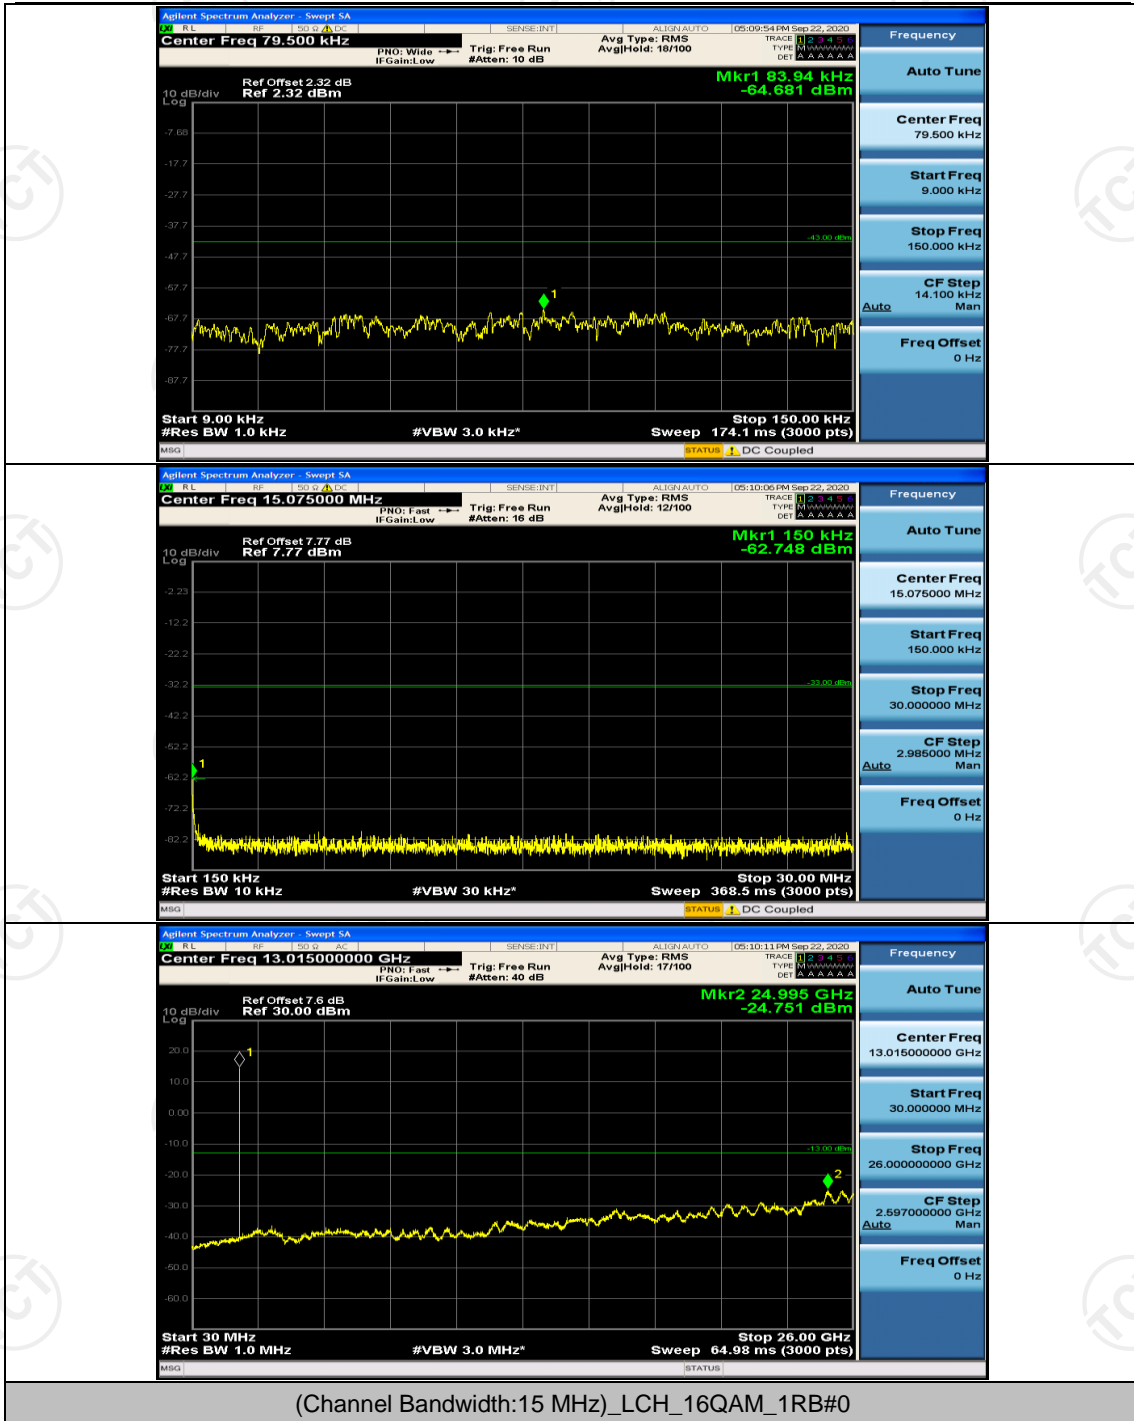

Channel Bandwidth: 15 MHz

(Channel Bandwidth:15 MHz)_MCH_QPSK_1RB#74

(Channel Bandwidth:15 MHz)_HCH_QPSK_1RB#37

(Channel Bandwidth:15 MHz)_LCH_16QAM_1RB#0

Channel Bandwidth: 20 MHz