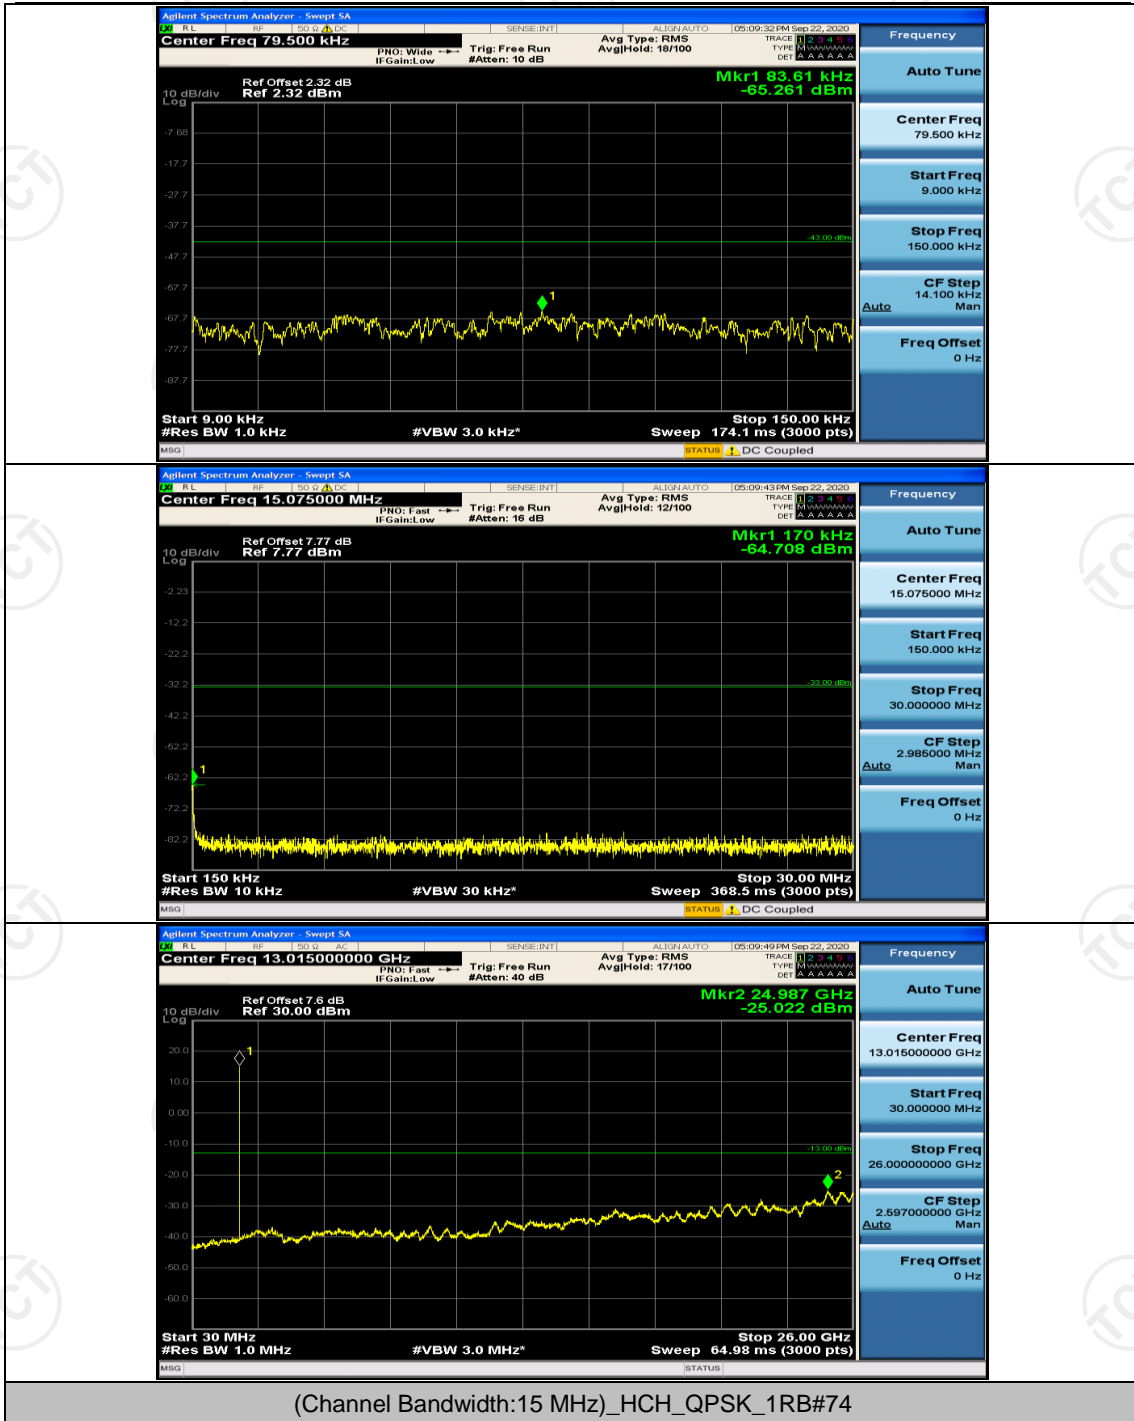

Channel Bandwidth: 15 MHz

(Channel Bandwidth:15 MHz)_MCH_QPSK_1RB#74

(Channel Bandwidth:15 MHz)_HCH_QPSK_1RB#37

(Channel Bandwidth:15 MHz)_LCH_16QAM_1RB#0

Channel Bandwidth: 20 MHz