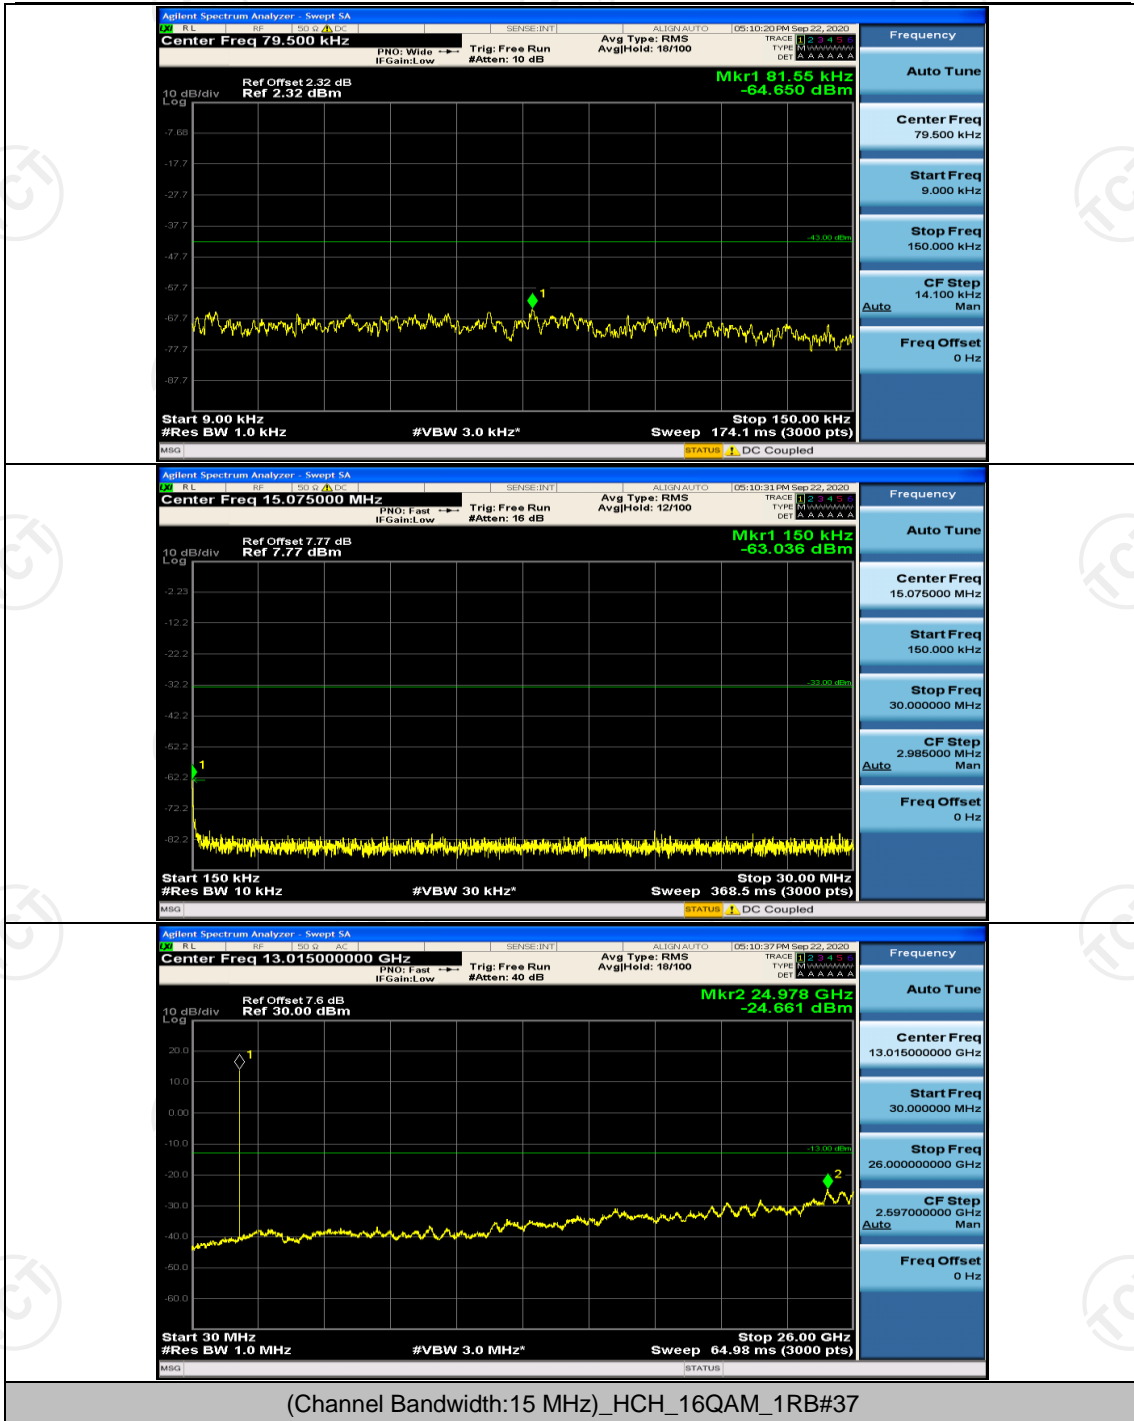

Channel Bandwidth: 15 MHz

(Channel Bandwidth:15 MHz)_MCH_QPSK_1RB#74

(Channel Bandwidth:15 MHz)_HCH_QPSK_1RB#37

(Channel Bandwidth:15 MHz)_LCH_16QAM_1RB#0

Channel Bandwidth: 20 MHz