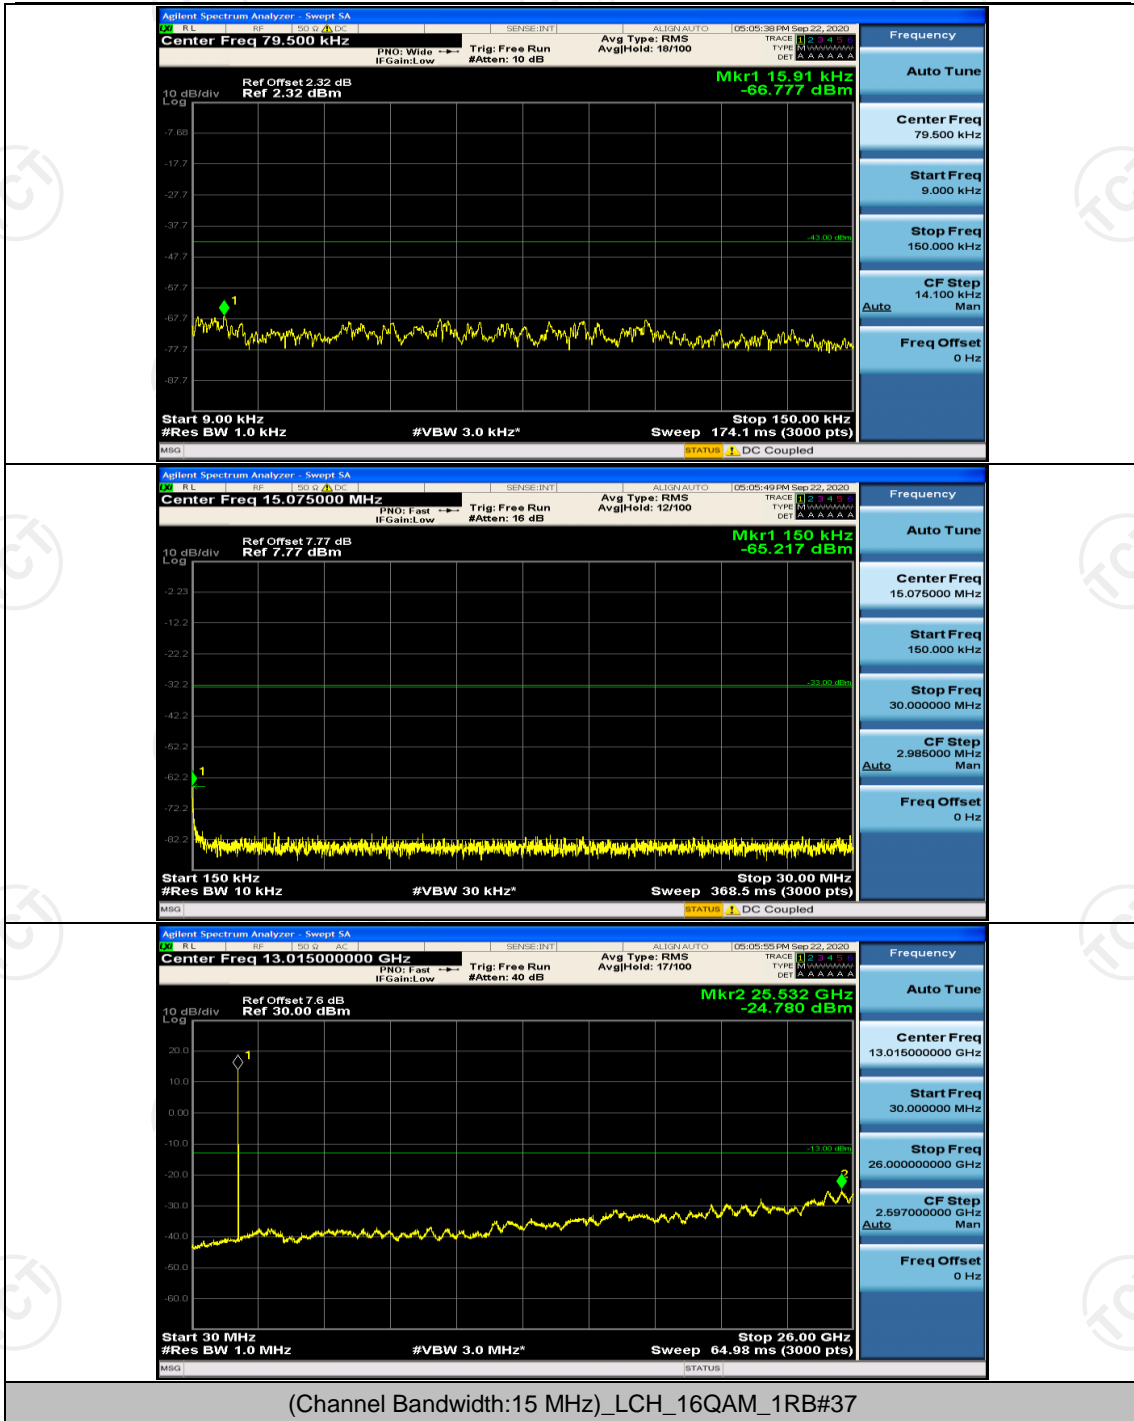

Channel Bandwidth: 15 MHz

(Channel Bandwidth:15 MHz)_MCH_QPSK_1RB#74

(Channel Bandwidth:15 MHz)_HCH_QPSK_1RB#37

(Channel Bandwidth:15 MHz)_LCH_16QAM_1RB#0

Channel Bandwidth: 20 MHz