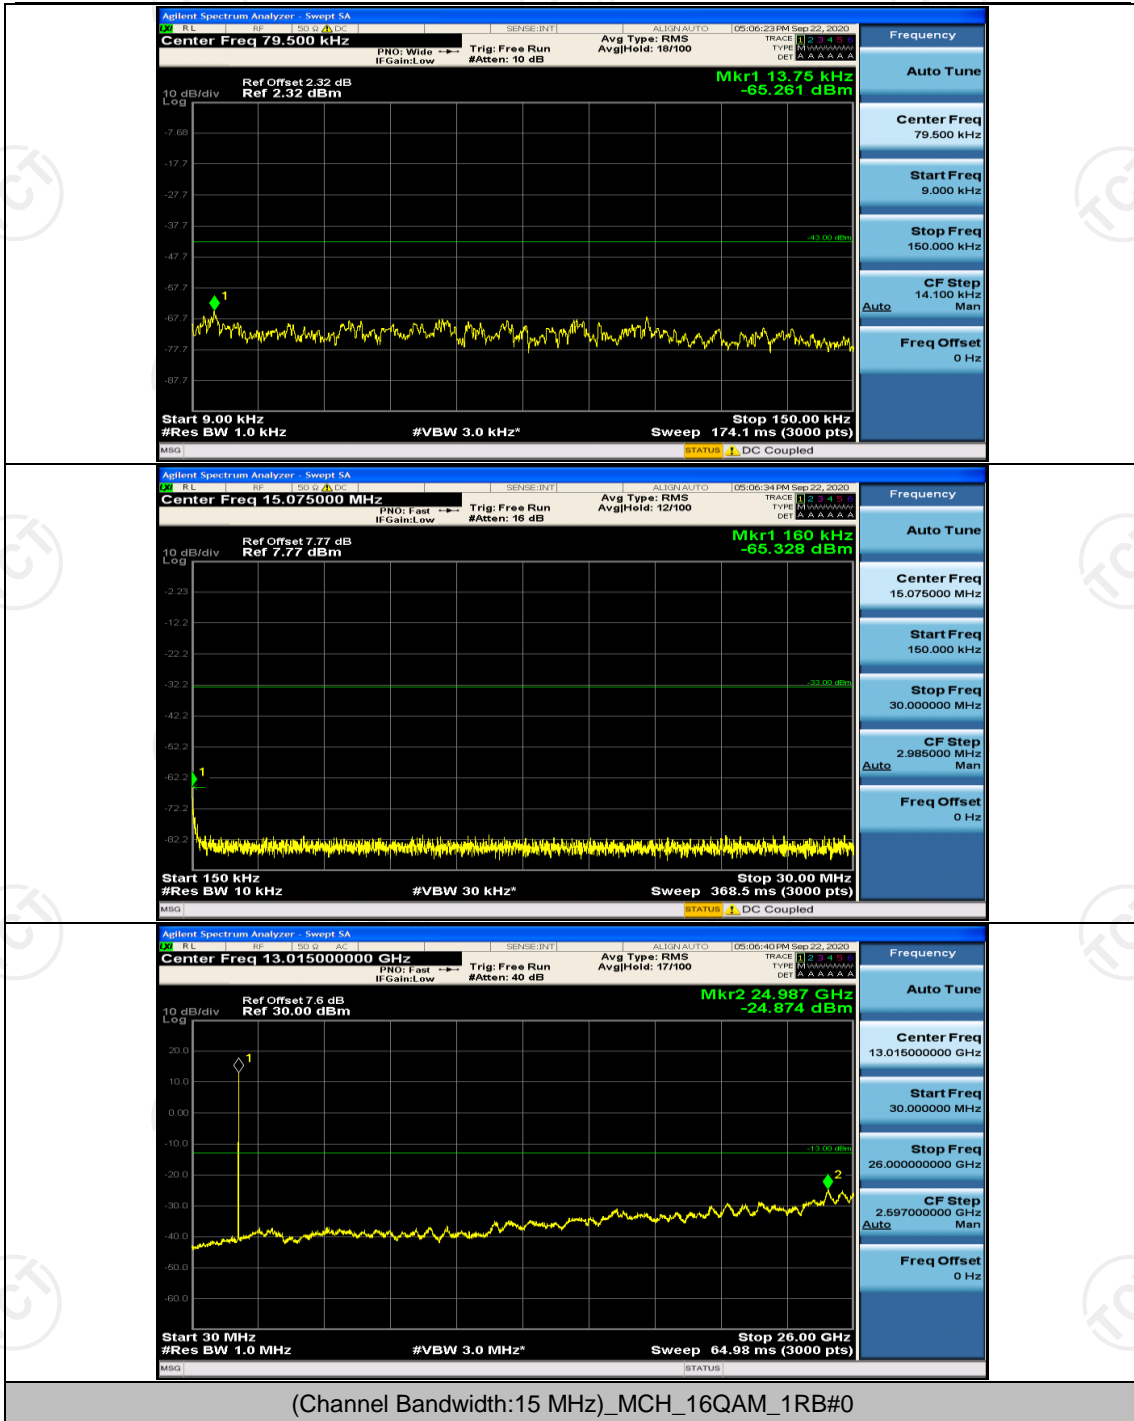

Channel Bandwidth: 15 MHz

(Channel Bandwidth:15 MHz)_MCH_QPSK_1RB#74

(Channel Bandwidth:15 MHz)_HCH_QPSK_1RB#37

(Channel Bandwidth:15 MHz)_LCH_16QAM_1RB#0

Channel Bandwidth: 20 MHz