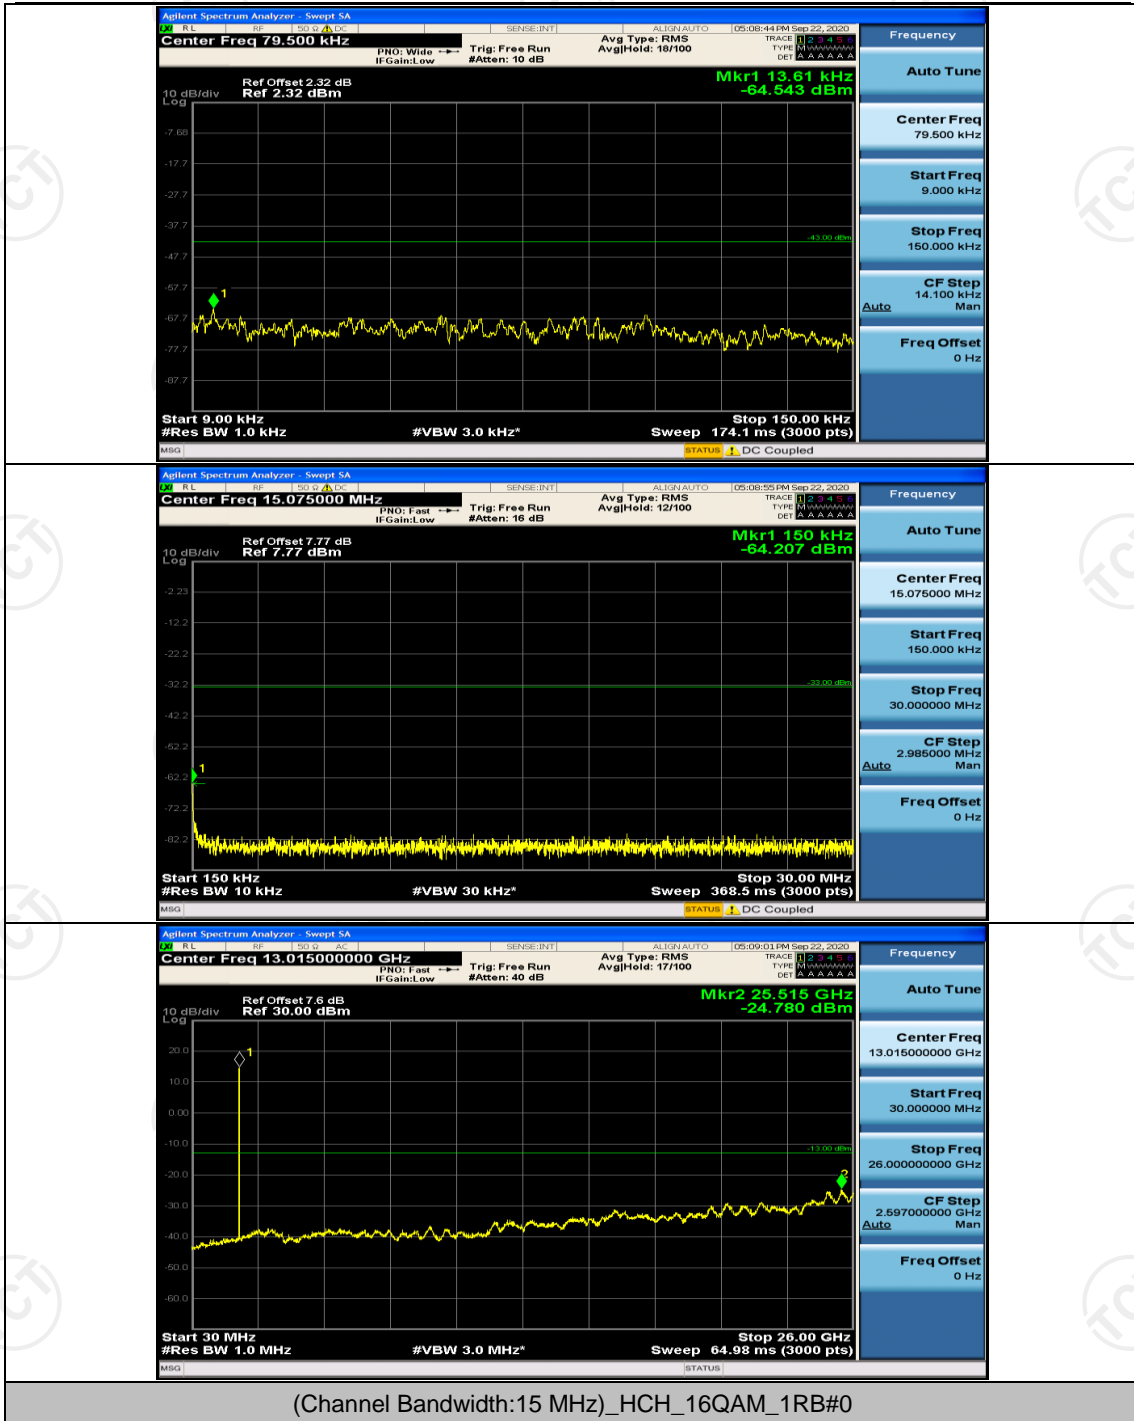

Channel Bandwidth: 15 MHz

(Channel Bandwidth:15 MHz)_MCH_QPSK_1RB#74

(Channel Bandwidth:15 MHz)_HCH_QPSK_1RB#37

(Channel Bandwidth:15 MHz)_LCH_16QAM_1RB#0

Channel Bandwidth: 20 MHz