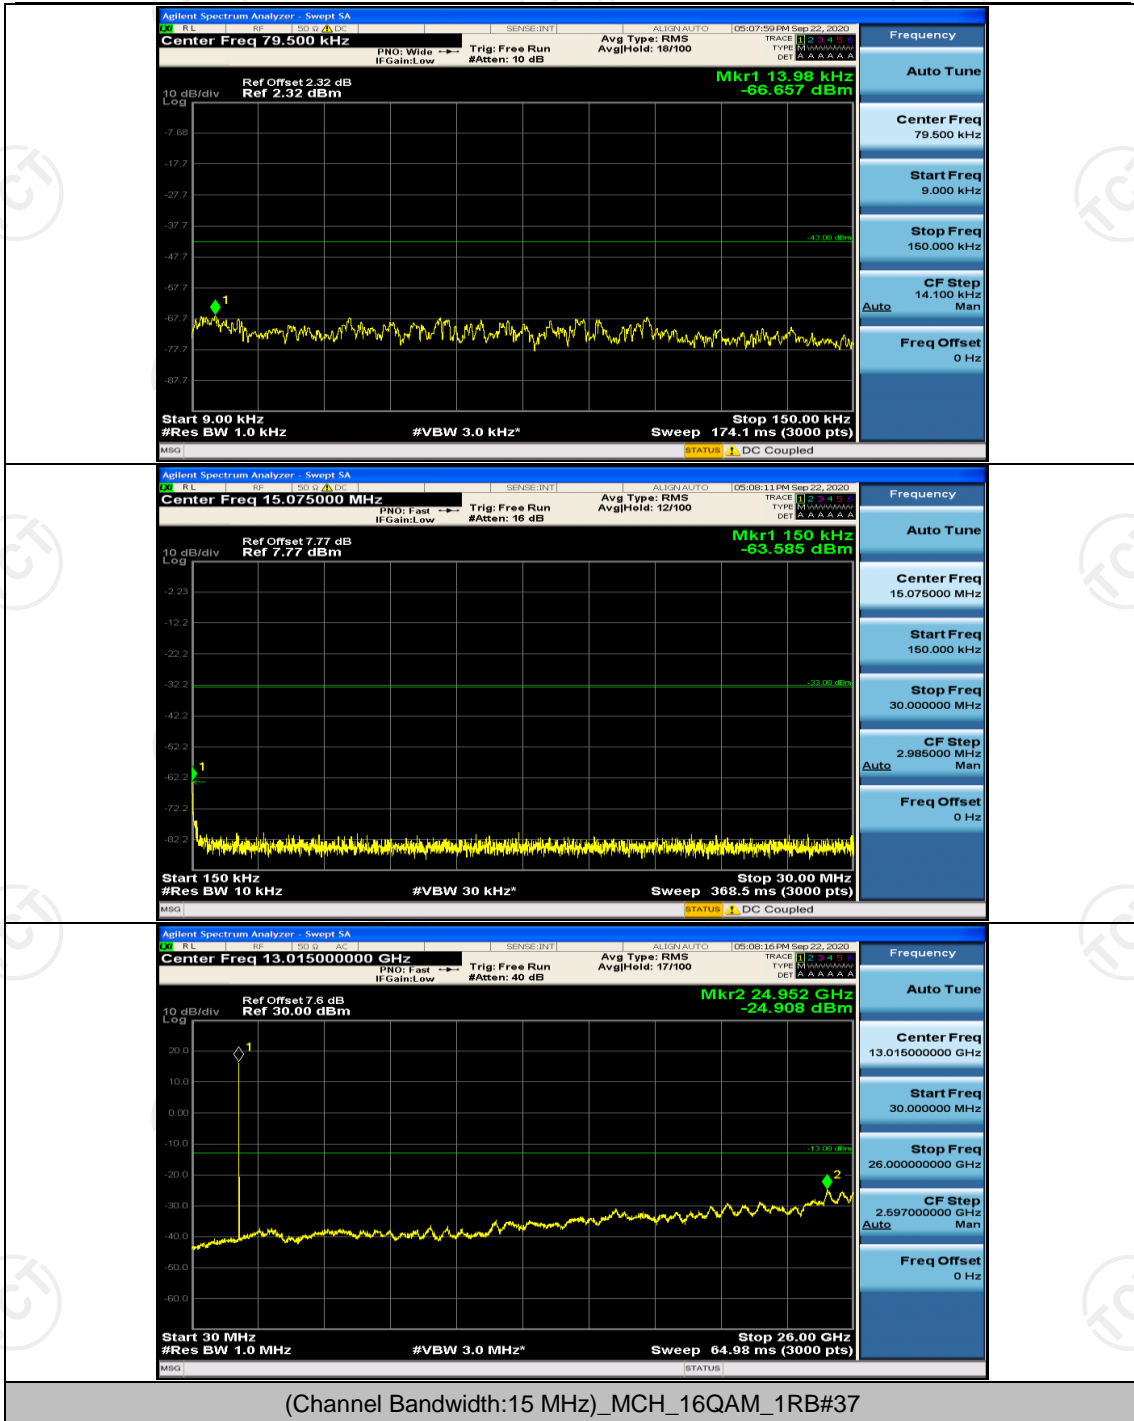

Channel Bandwidth: 15 MHz

(Channel Bandwidth:15 MHz)_MCH_QPSK_1RB#74

(Channel Bandwidth:15 MHz)_HCH_QPSK_1RB#37

(Channel Bandwidth:15 MHz)_LCH_16QAM_1RB#0

Channel Bandwidth: 20 MHz