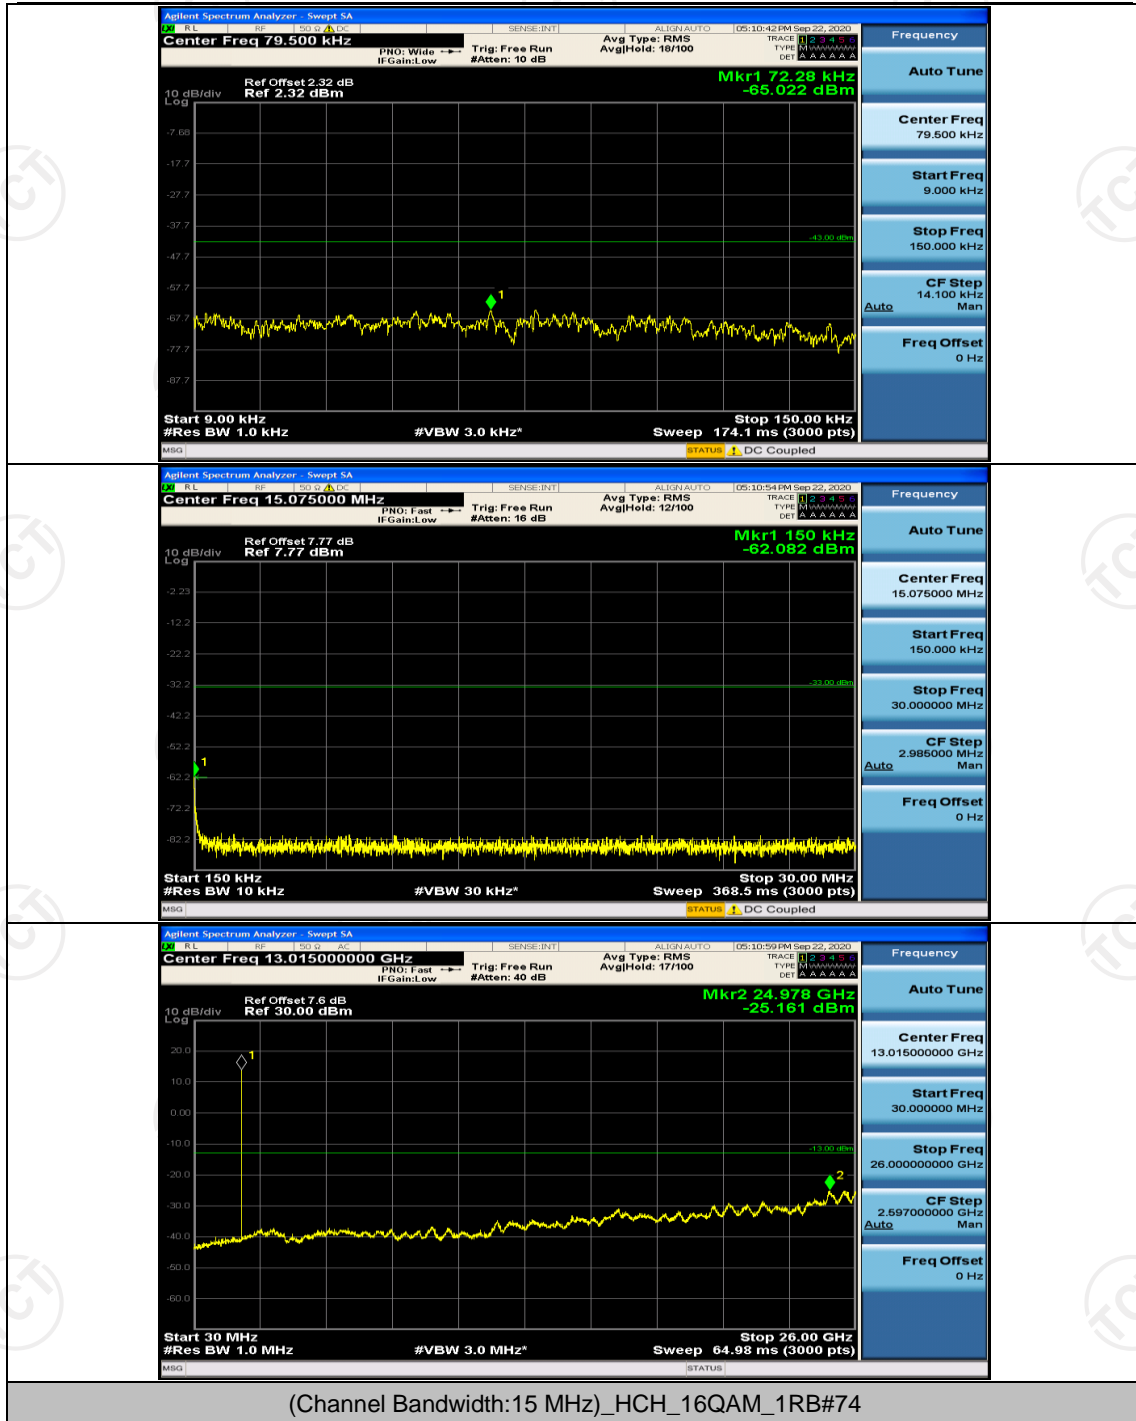

Channel Bandwidth: 15 MHz

(Channel Bandwidth:15 MHz)_MCH_QPSK_1RB#74

(Channel Bandwidth:15 MHz)_HCH_QPSK_1RB#37

(Channel Bandwidth:15 MHz)_LCH_16QAM_1RB#0

Channel Bandwidth: 20 MHz