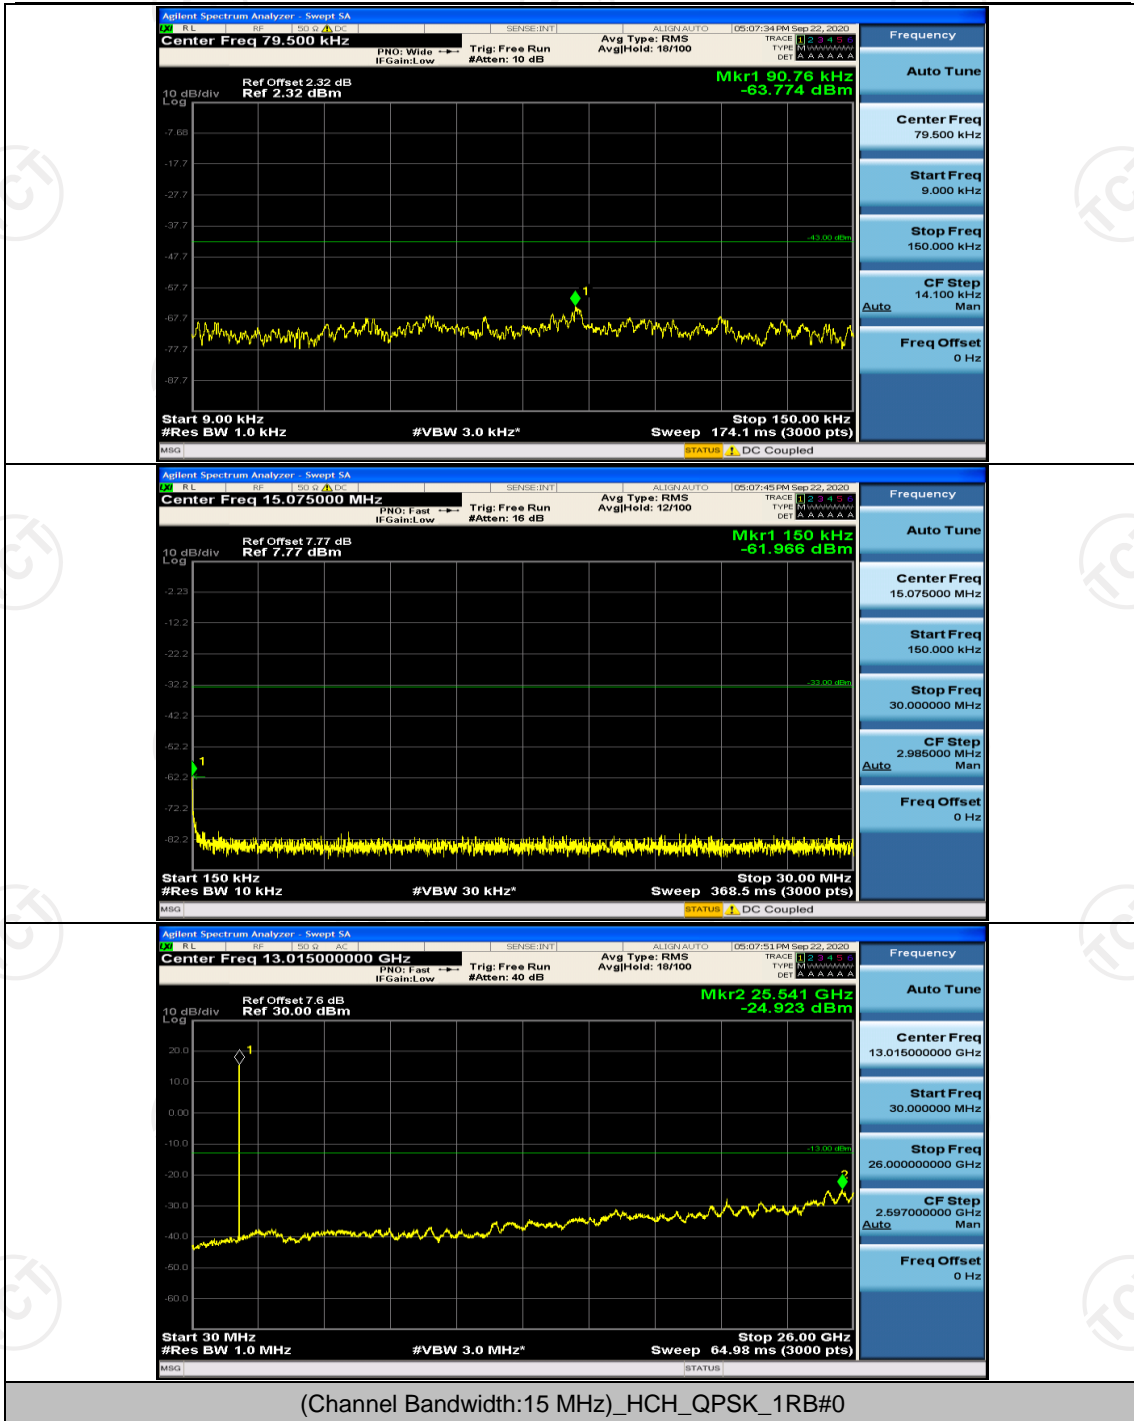

Channel Bandwidth: 15 MHz

(Channel Bandwidth:15 MHz)_MCH_QPSK_1RB#74

(Channel Bandwidth:15 MHz)_HCH_QPSK_1RB#37

(Channel Bandwidth:15 MHz)_LCH_16QAM_1RB#0

Channel Bandwidth: 20 MHz