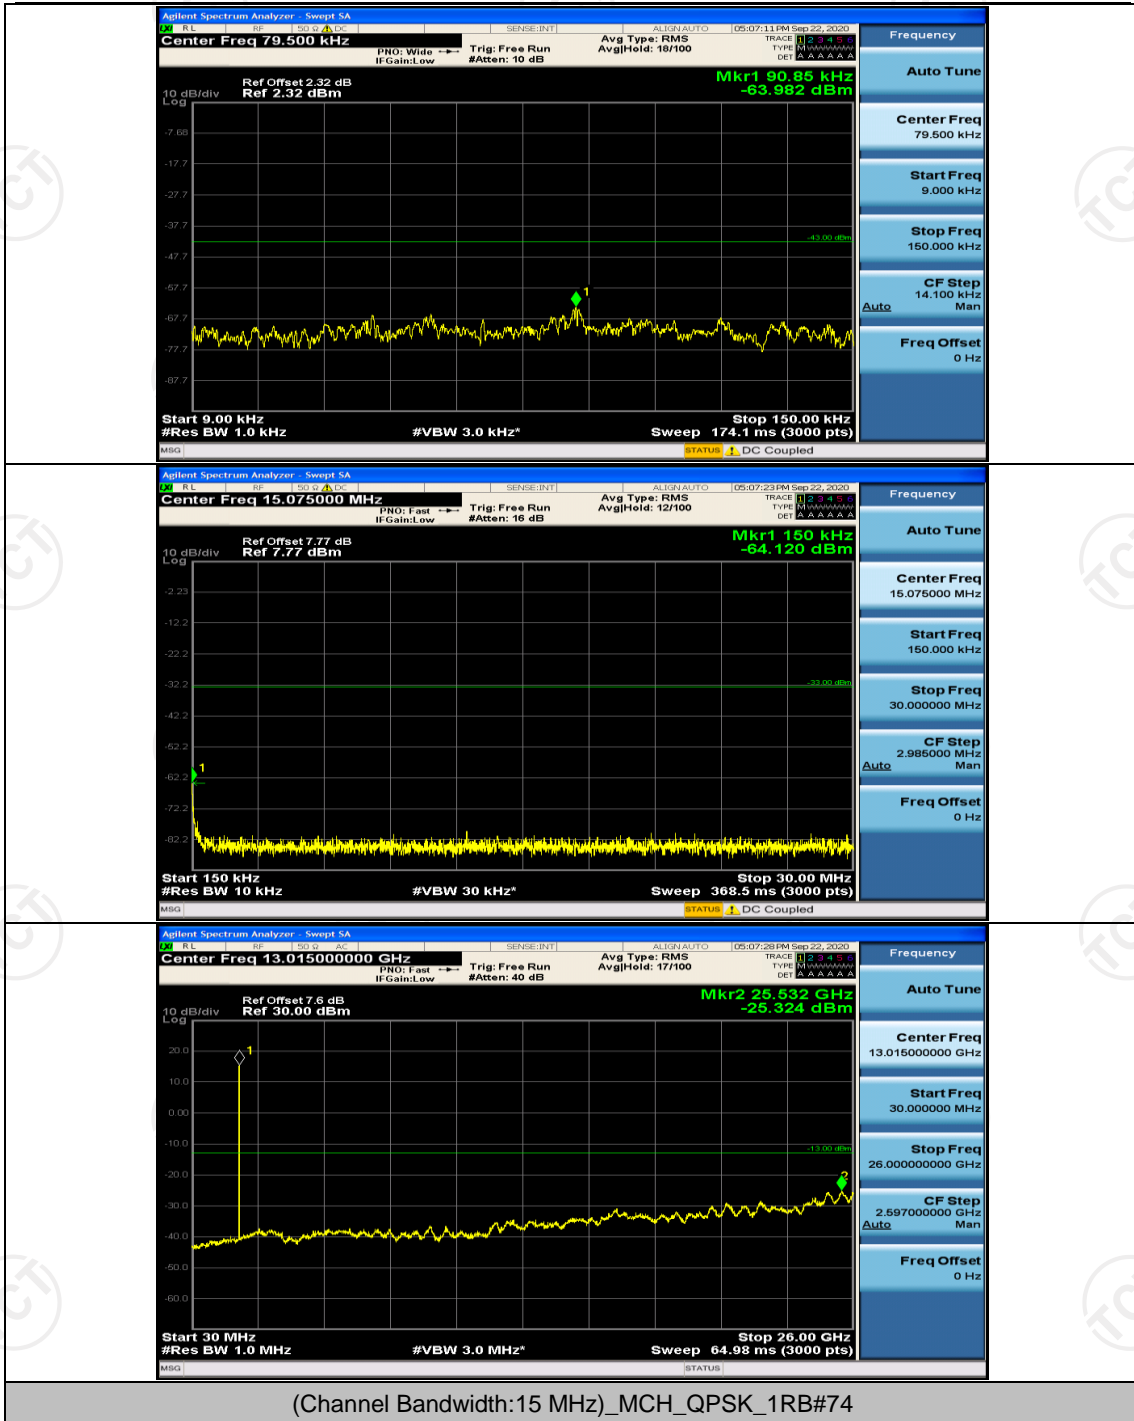

Channel Bandwidth: 15 MHz

(Channel Bandwidth:15 MHz)_MCH_QPSK_1RB#74

(Channel Bandwidth:15 MHz)_HCH_QPSK_1RB#37

(Channel Bandwidth:15 MHz)_LCH_16QAM_1RB#0

Channel Bandwidth: 20 MHz