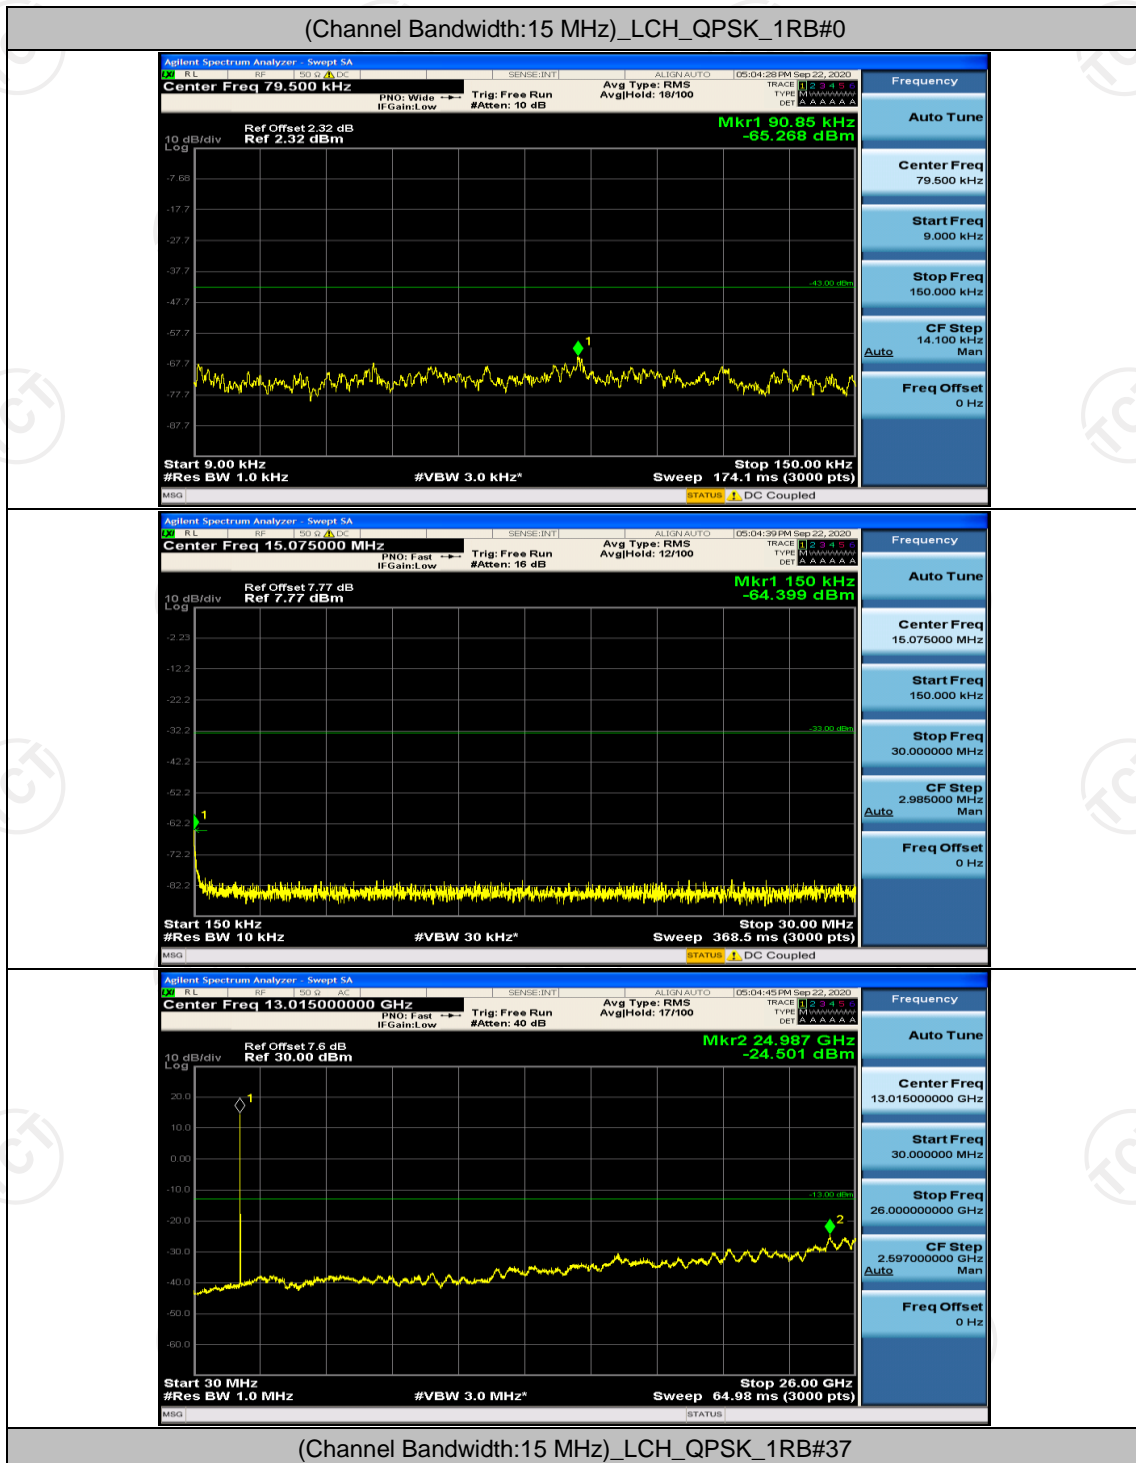

Channel Bandwidth: 15 MHz

(Channel Bandwidth:15 MHz)_MCH_QPSK_1RB#74

(Channel Bandwidth:15 MHz)_HCH_QPSK_1RB#37

(Channel Bandwidth:15 MHz)_LCH_16QAM_1RB#0

Channel Bandwidth: 20 MHz