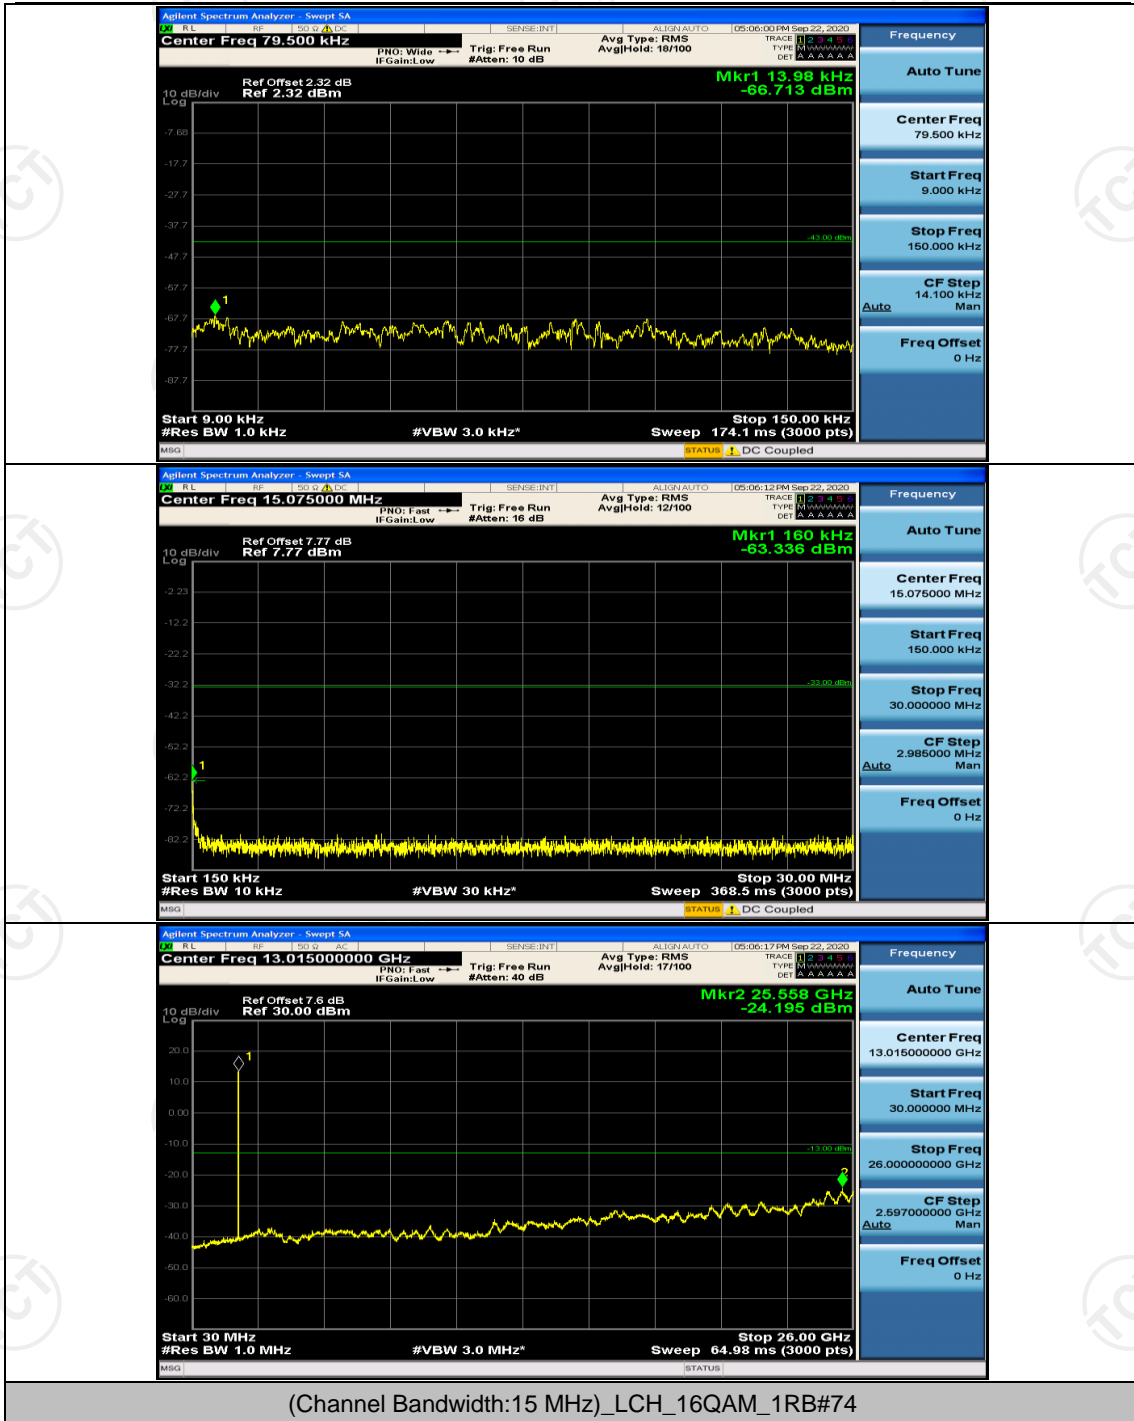

Channel Bandwidth: 15 MHz

(Channel Bandwidth:15 MHz)_MCH_QPSK_1RB#74

(Channel Bandwidth:15 MHz)_HCH_QPSK_1RB#37

(Channel Bandwidth:15 MHz)_LCH_16QAM_1RB#0

Channel Bandwidth: 20 MHz