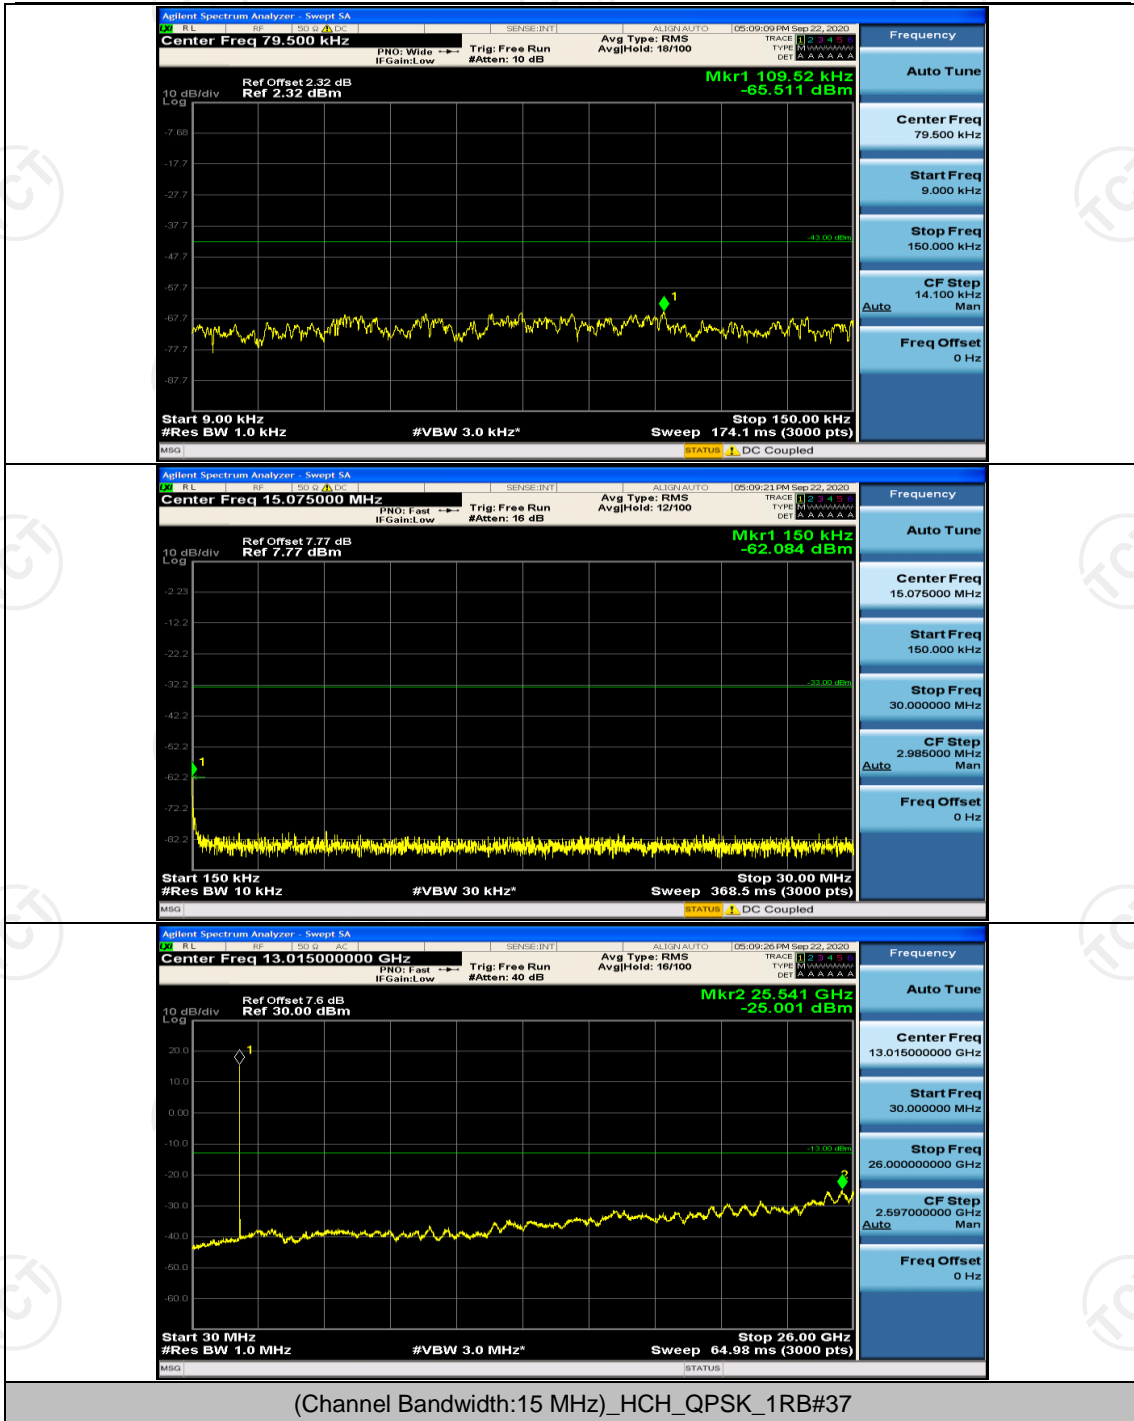

Channel Bandwidth: 15 MHz

(Channel Bandwidth:15 MHz)_MCH_QPSK_1RB#74

(Channel Bandwidth:15 MHz)_HCH_QPSK_1RB#37

(Channel Bandwidth:15 MHz)_LCH_16QAM_1RB#0

Channel Bandwidth: 20 MHz