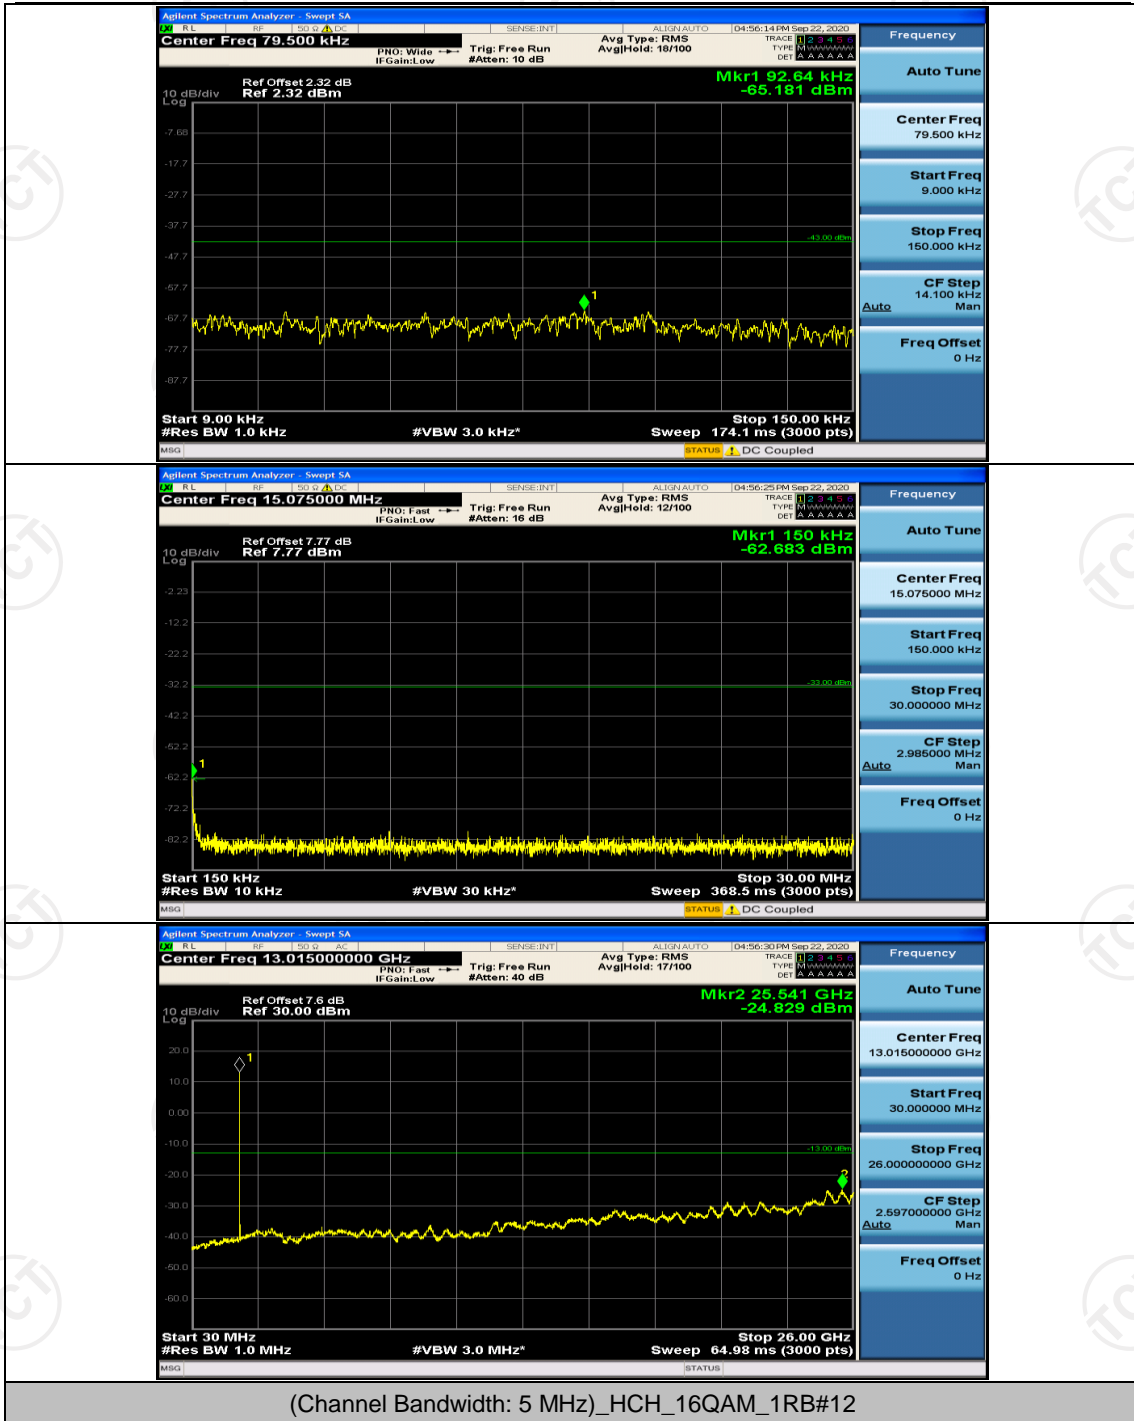

Channel Bandwidth: 5 MHz

(Channel Bandwidth: 5 MHz)_HCH_16QAM_1RB#12

Channel Bandwidth: 10 MHz