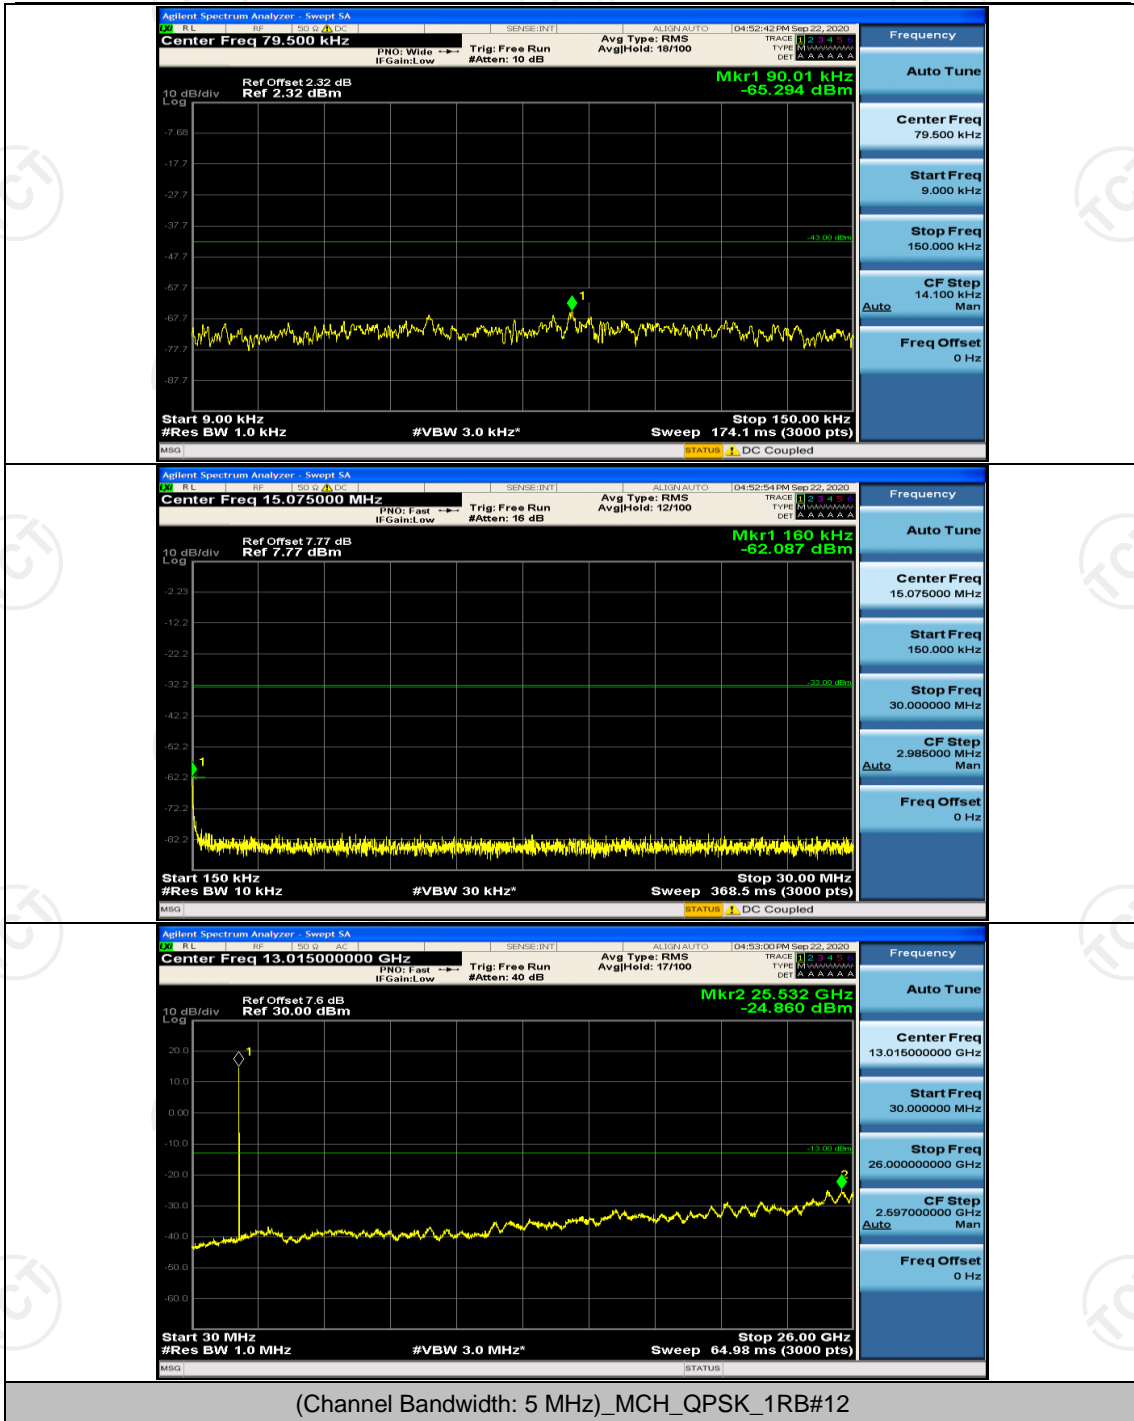

Channel Bandwidth: 5 MHz

(Channel Bandwidth: 5 MHz)_HCH_16QAM_1RB#12

Channel Bandwidth: 10 MHz