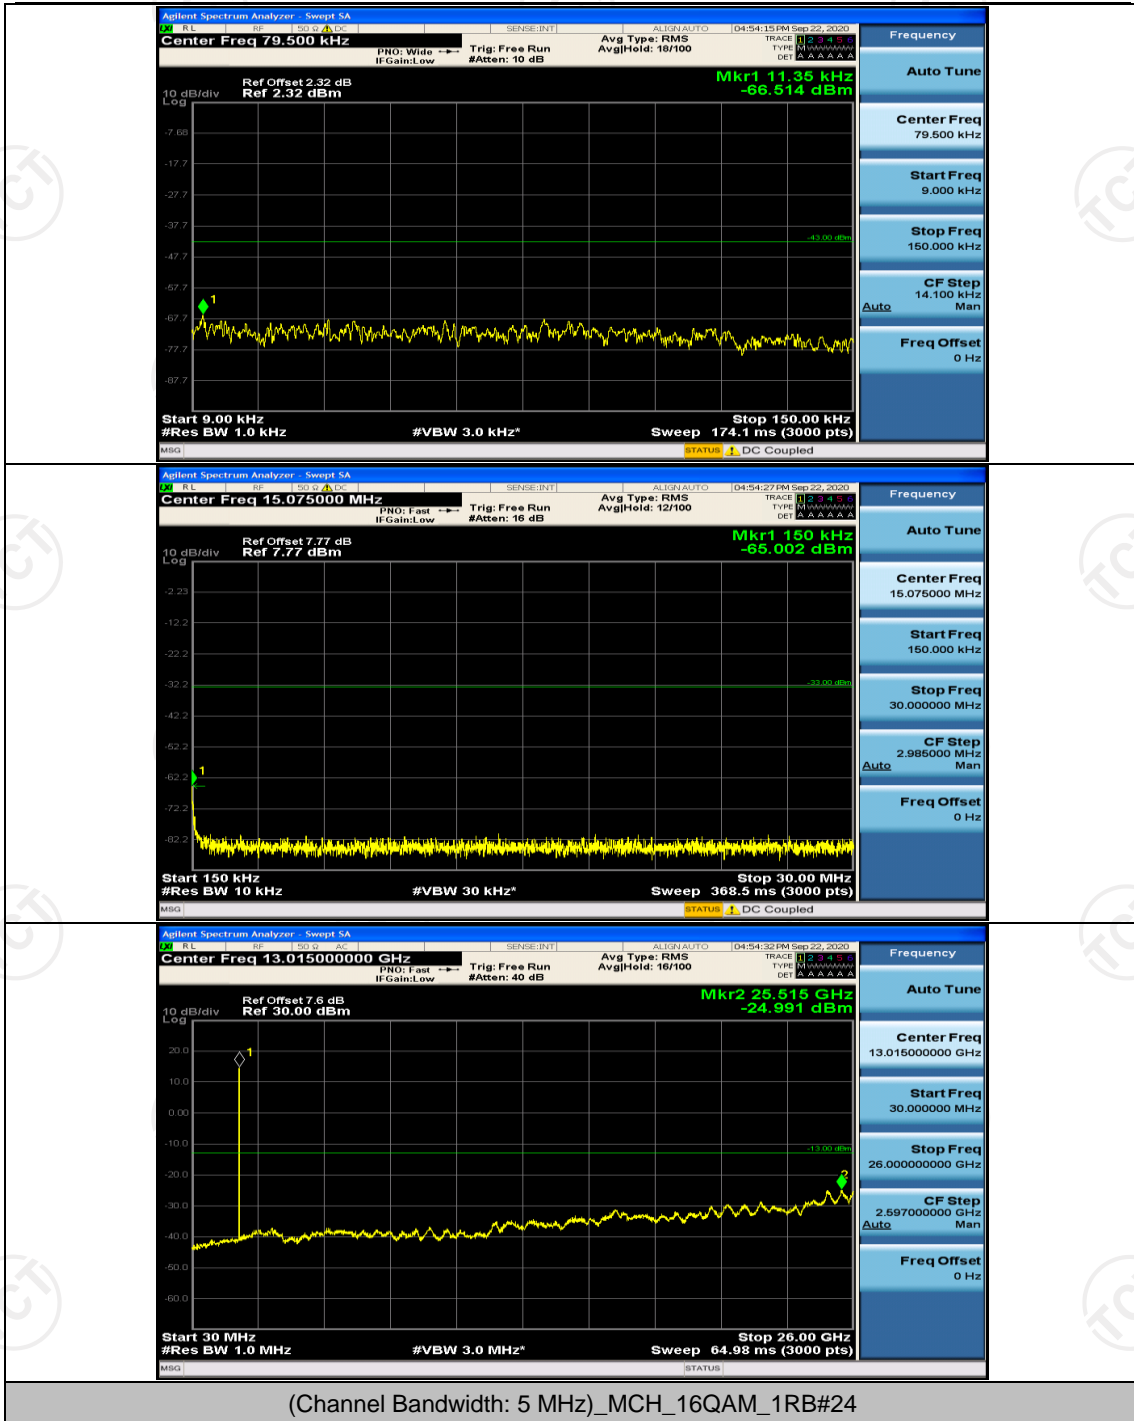

Channel Bandwidth: 5 MHz

(Channel Bandwidth: 5 MHz)_HCH_16QAM_1RB#12

Channel Bandwidth: 10 MHz