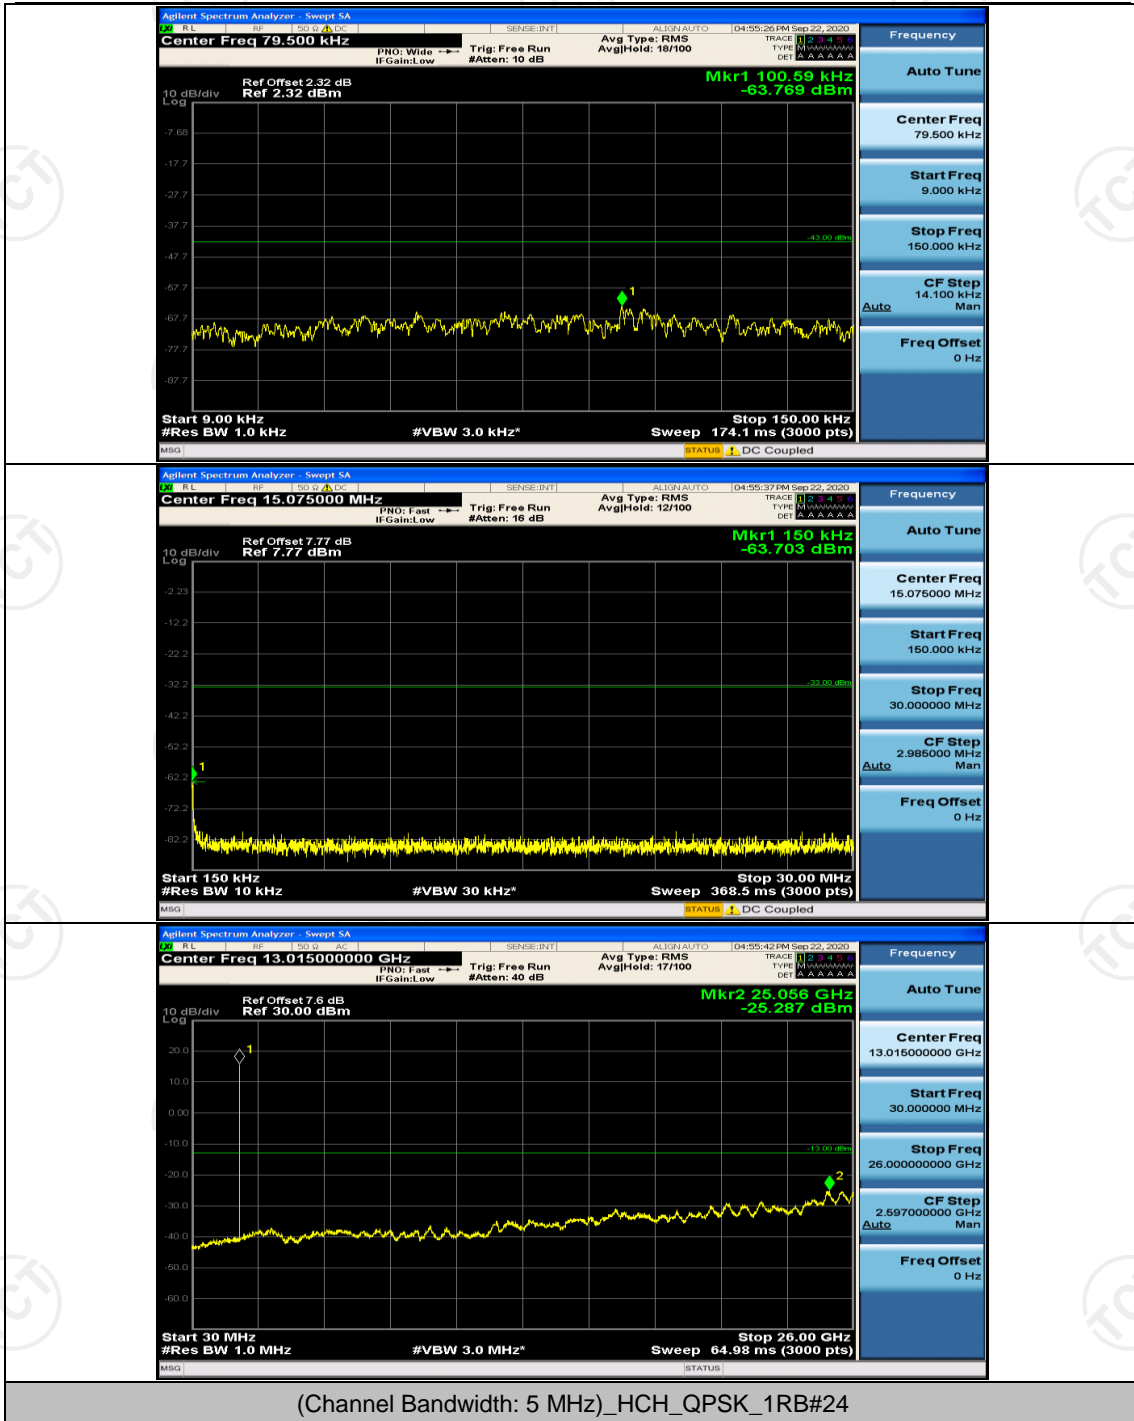

Channel Bandwidth: 5 MHz

(Channel Bandwidth: 5 MHz)_HCH_16QAM_1RB#12

Channel Bandwidth: 10 MHz