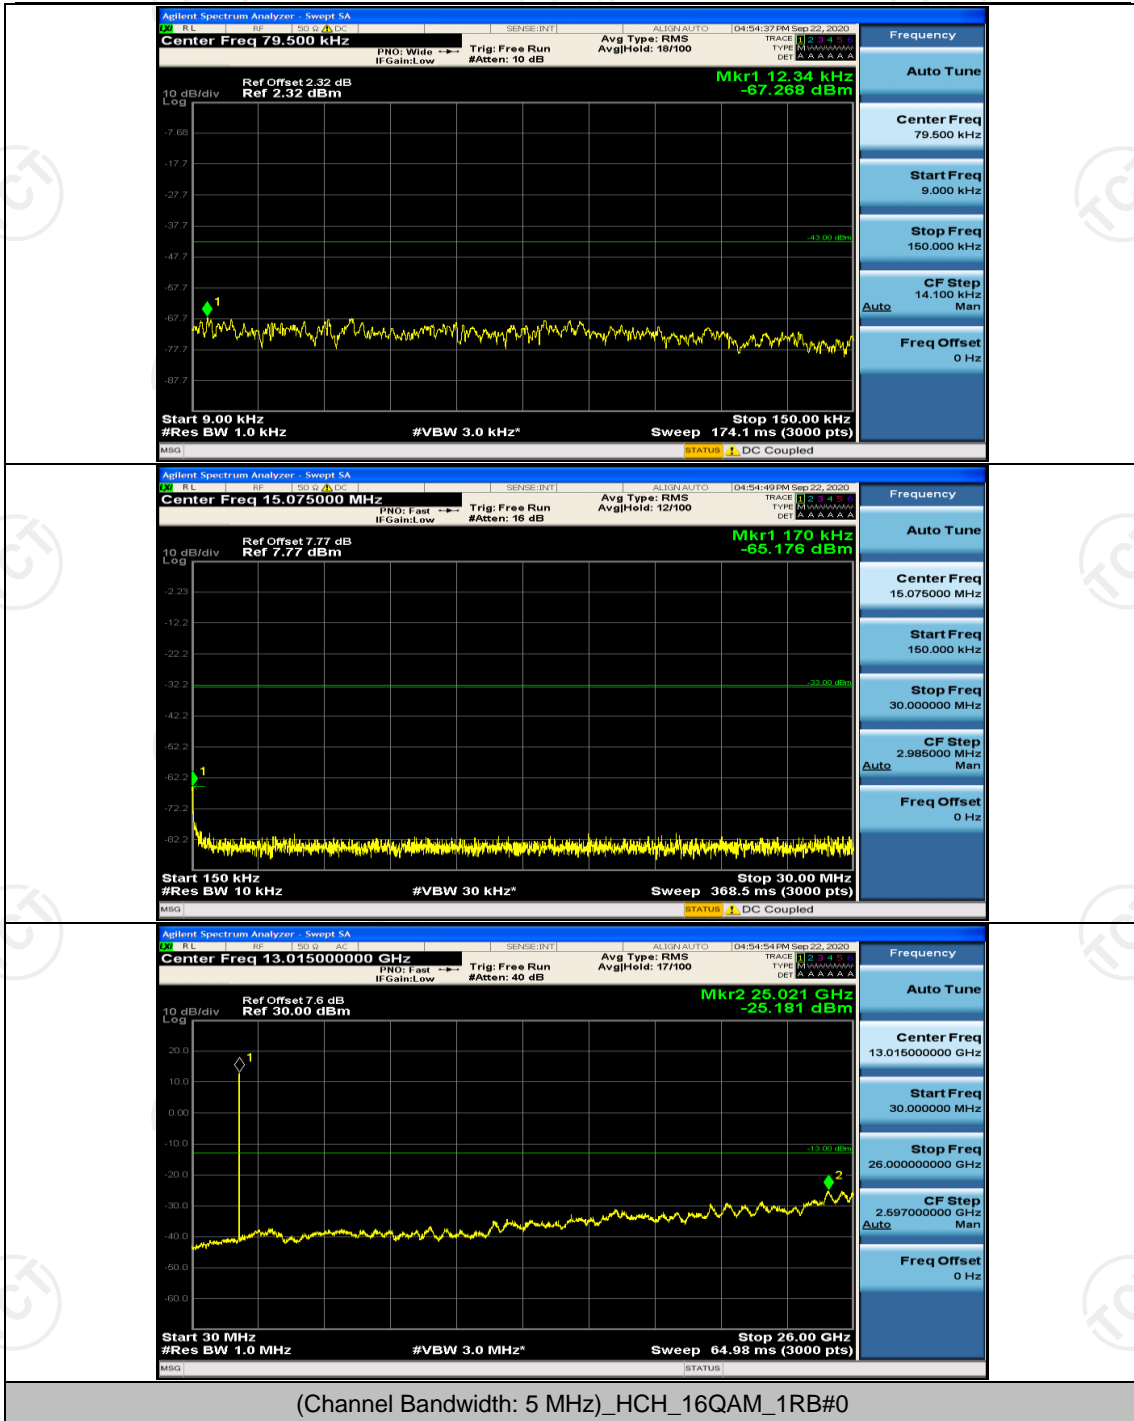

Channel Bandwidth: 5 MHz

(Channel Bandwidth: 5 MHz)_HCH_16QAM_1RB#12

Channel Bandwidth: 10 MHz