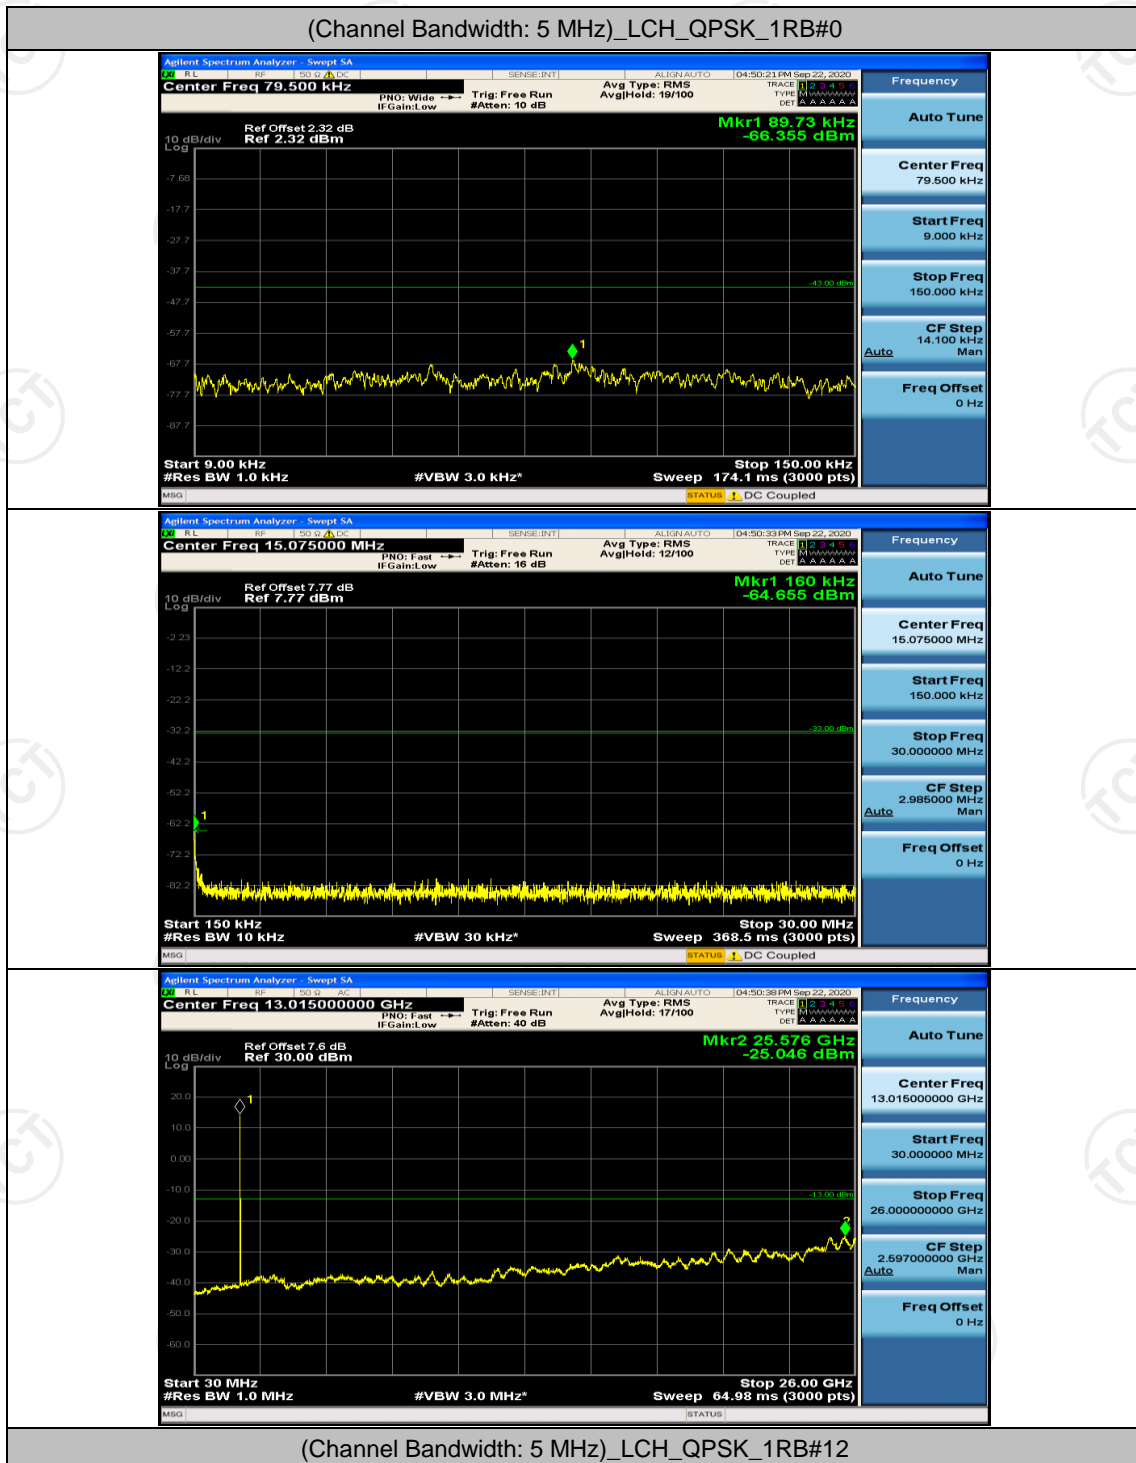

Channel Bandwidth: 5 MHz

(Channel Bandwidth: 5 MHz)_HCH_16QAM_1RB#12

Channel Bandwidth: 10 MHz