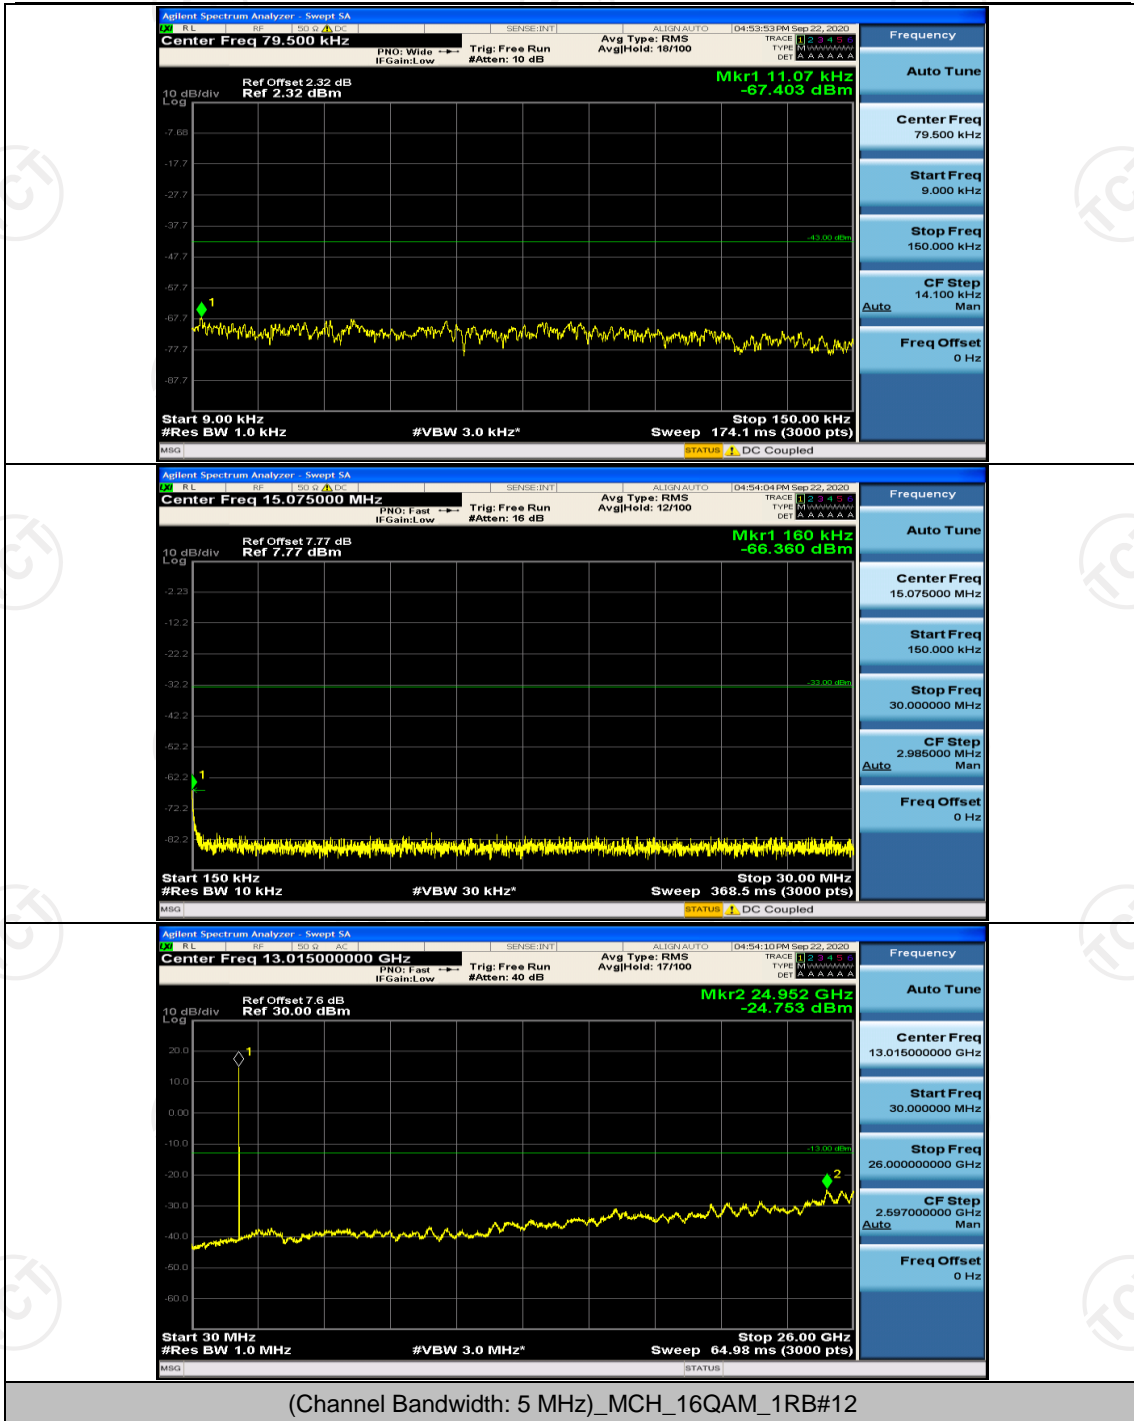

Channel Bandwidth: 5 MHz

(Channel Bandwidth: 5 MHz)_HCH_16QAM_1RB#12

Channel Bandwidth: 10 MHz