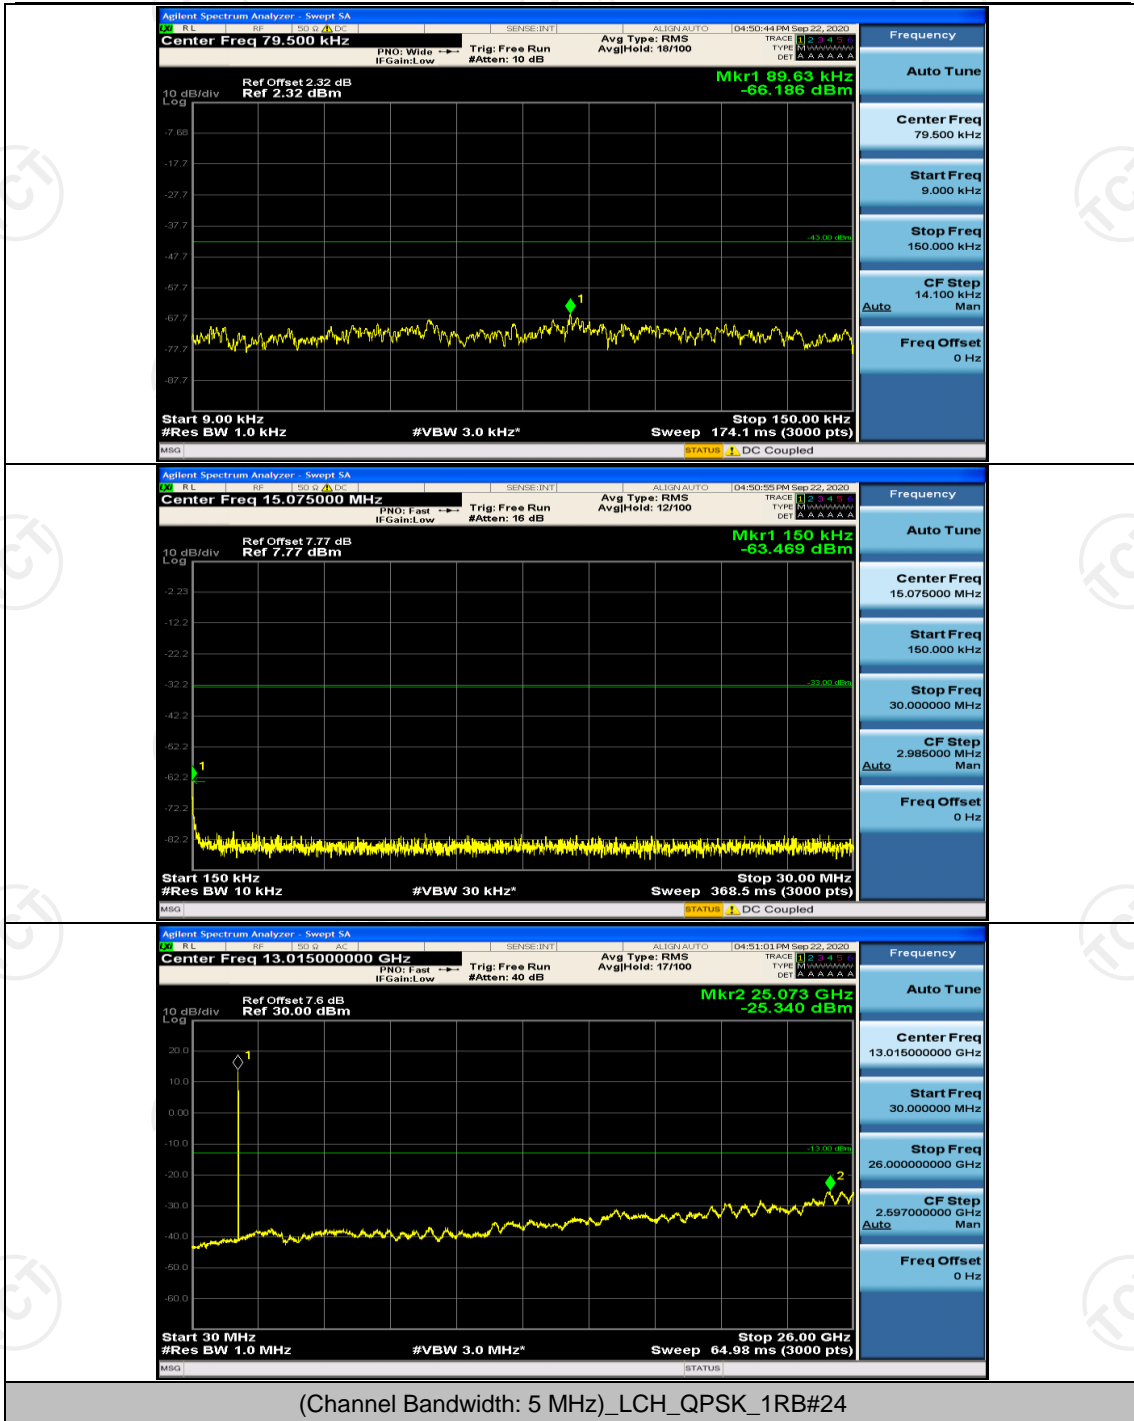

Channel Bandwidth: 5 MHz

(Channel Bandwidth: 5 MHz)_HCH_16QAM_1RB#12

Channel Bandwidth: 10 MHz