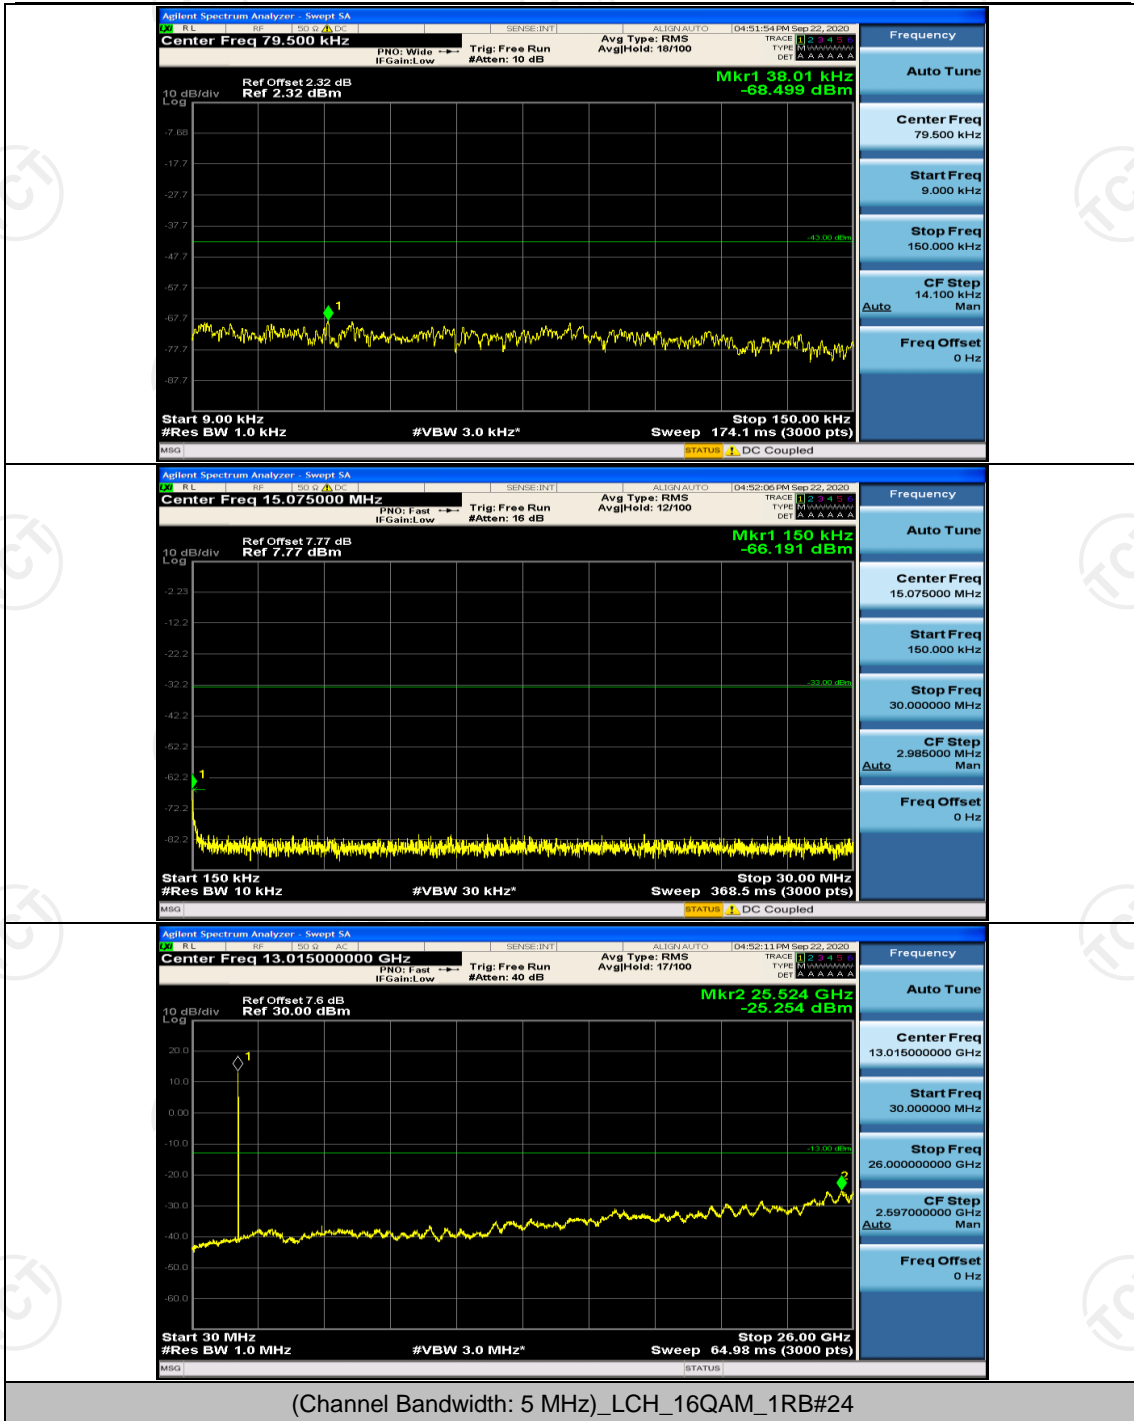

Channel Bandwidth: 5 MHz

(Channel Bandwidth: 5 MHz)_HCH_16QAM_1RB#12

Channel Bandwidth: 10 MHz