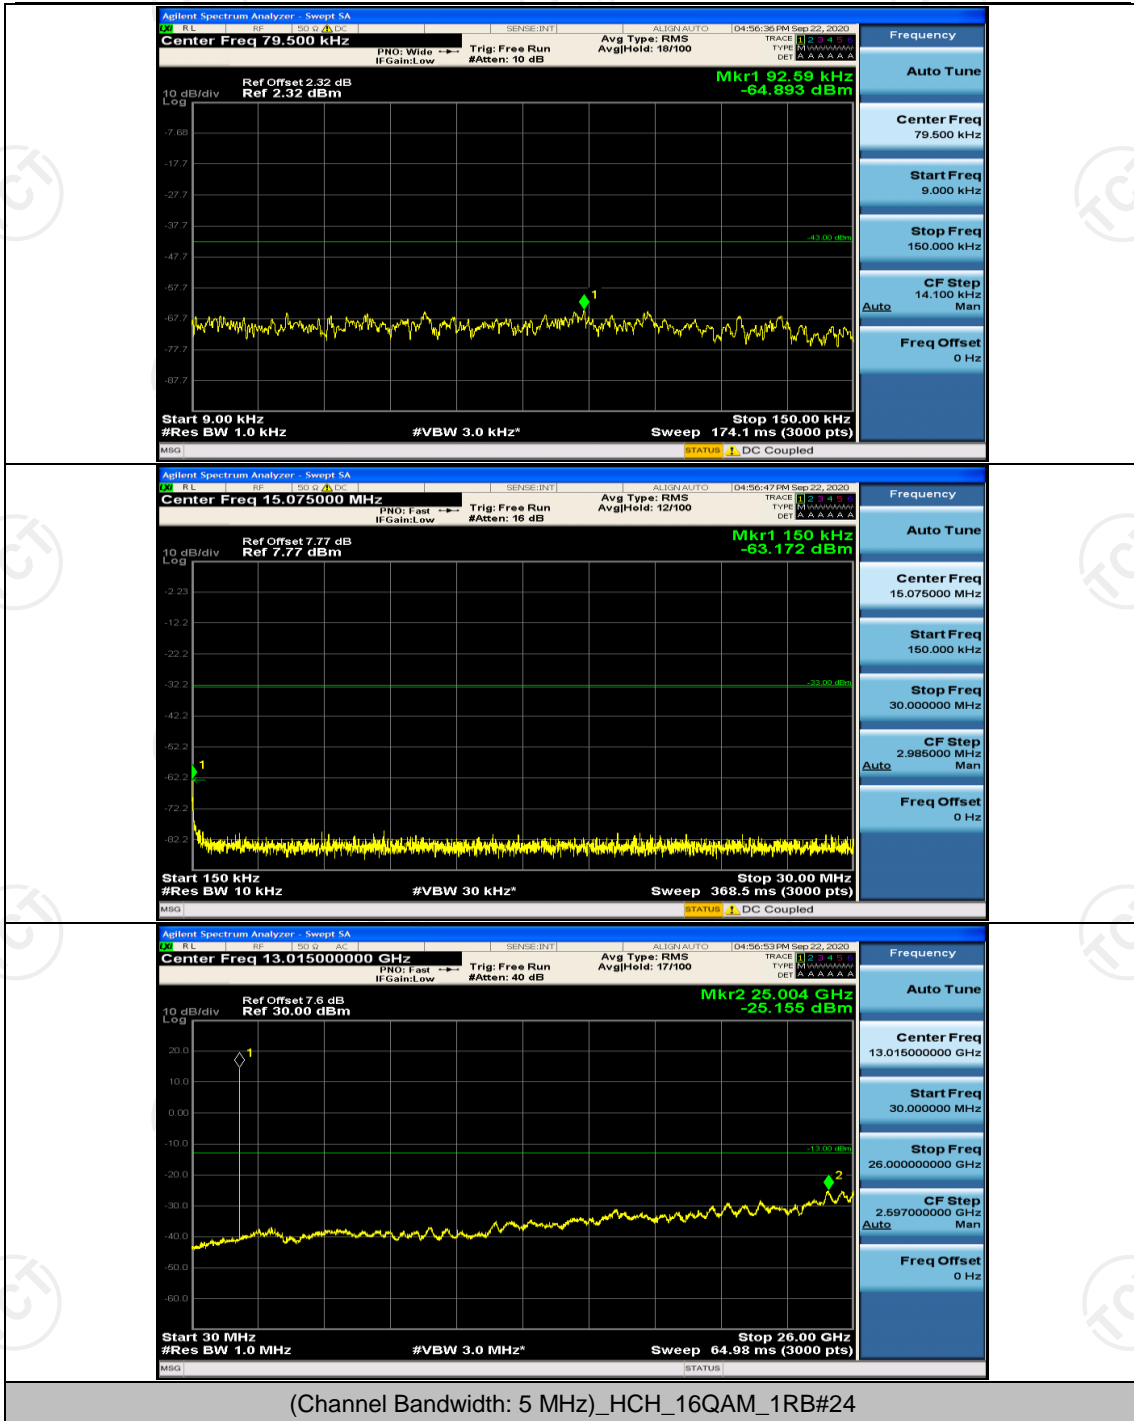

Channel Bandwidth: 5 MHz

(Channel Bandwidth: 5 MHz)_HCH_16QAM_1RB#12

Channel Bandwidth: 10 MHz