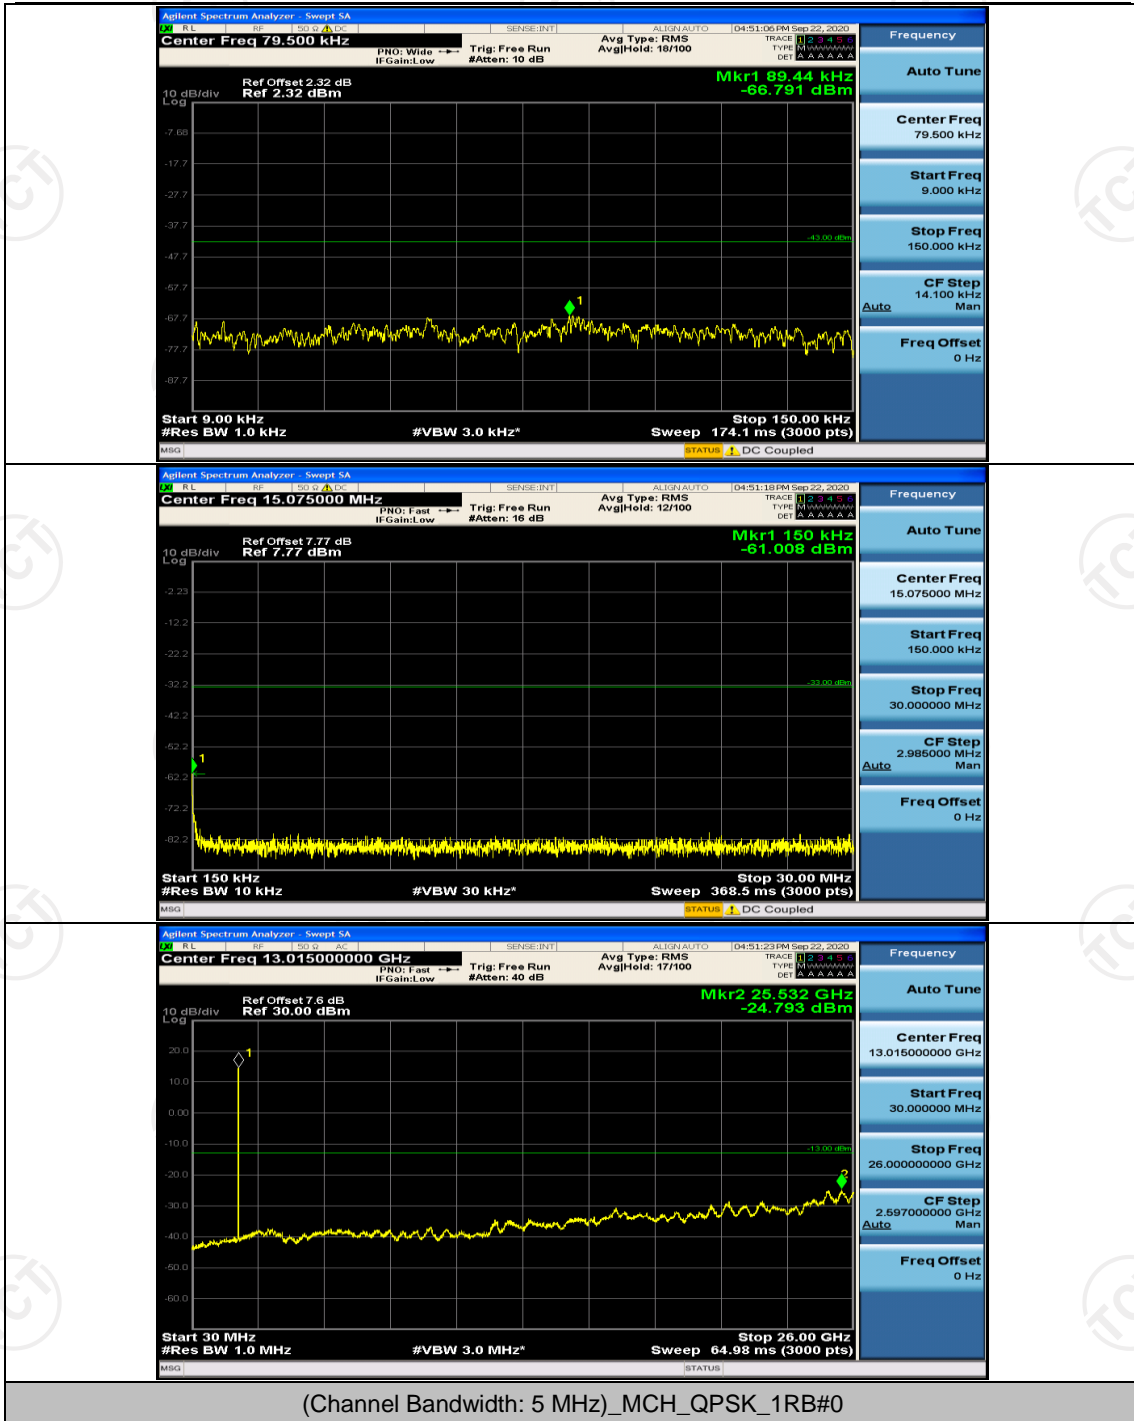

Channel Bandwidth: 5 MHz

(Channel Bandwidth: 5 MHz)_HCH_16QAM_1RB#12

Channel Bandwidth: 10 MHz