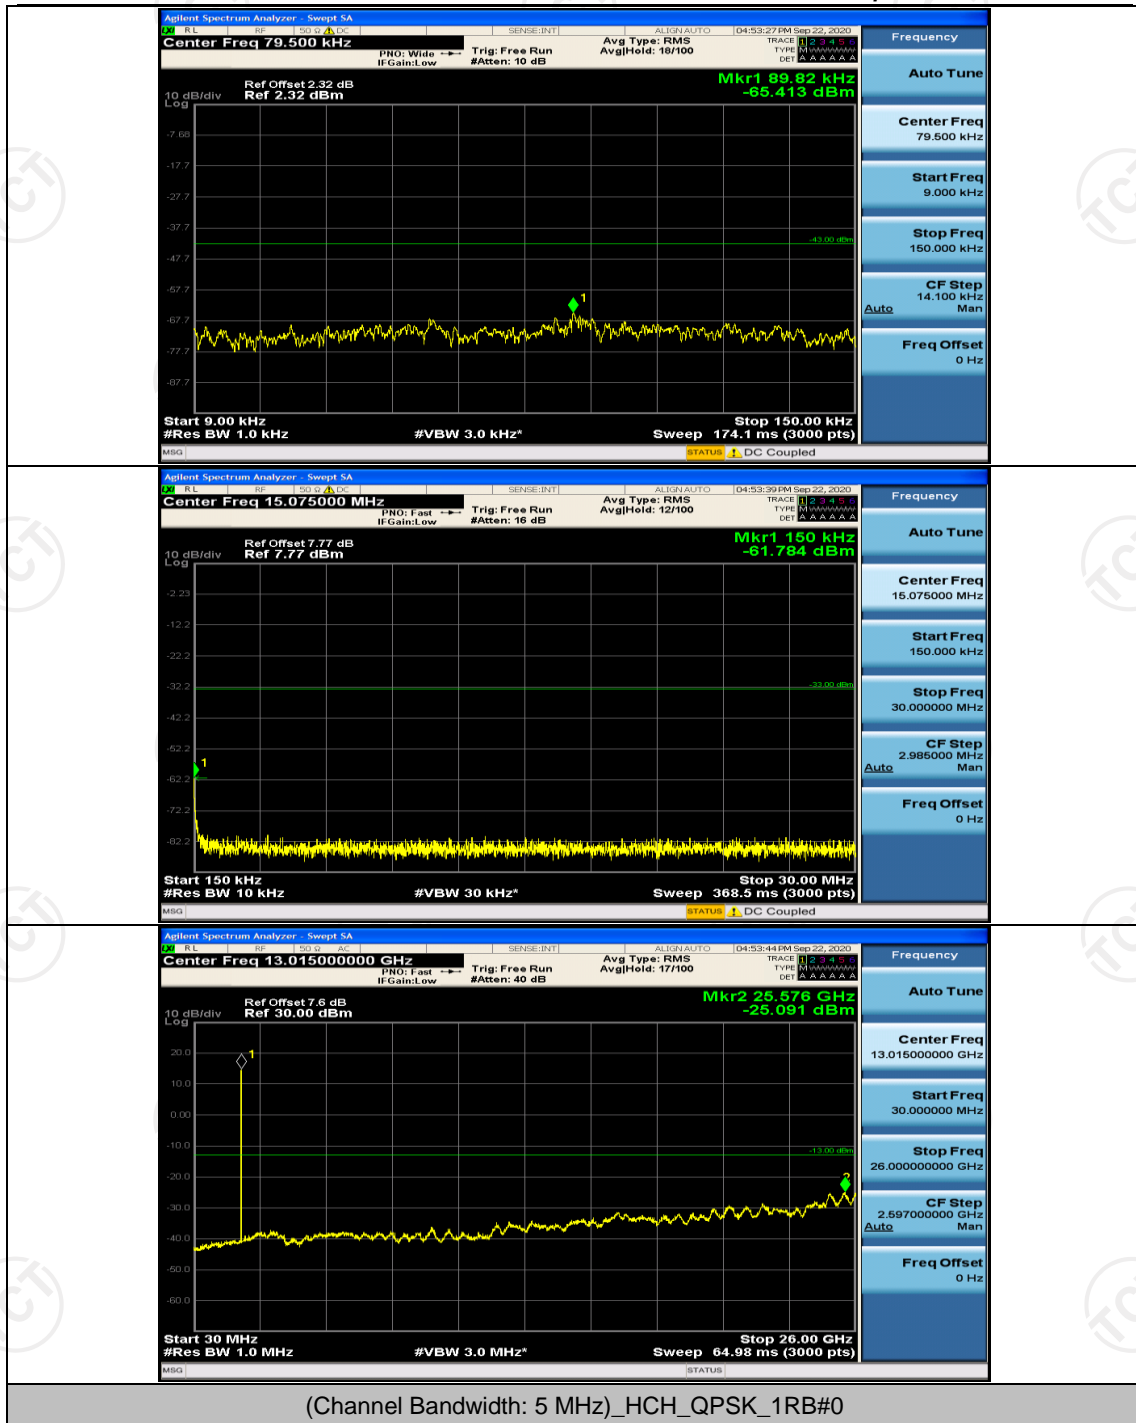

Channel Bandwidth: 5 MHz

(Channel Bandwidth: 5 MHz)_HCH_16QAM_1RB#12

Channel Bandwidth: 10 MHz