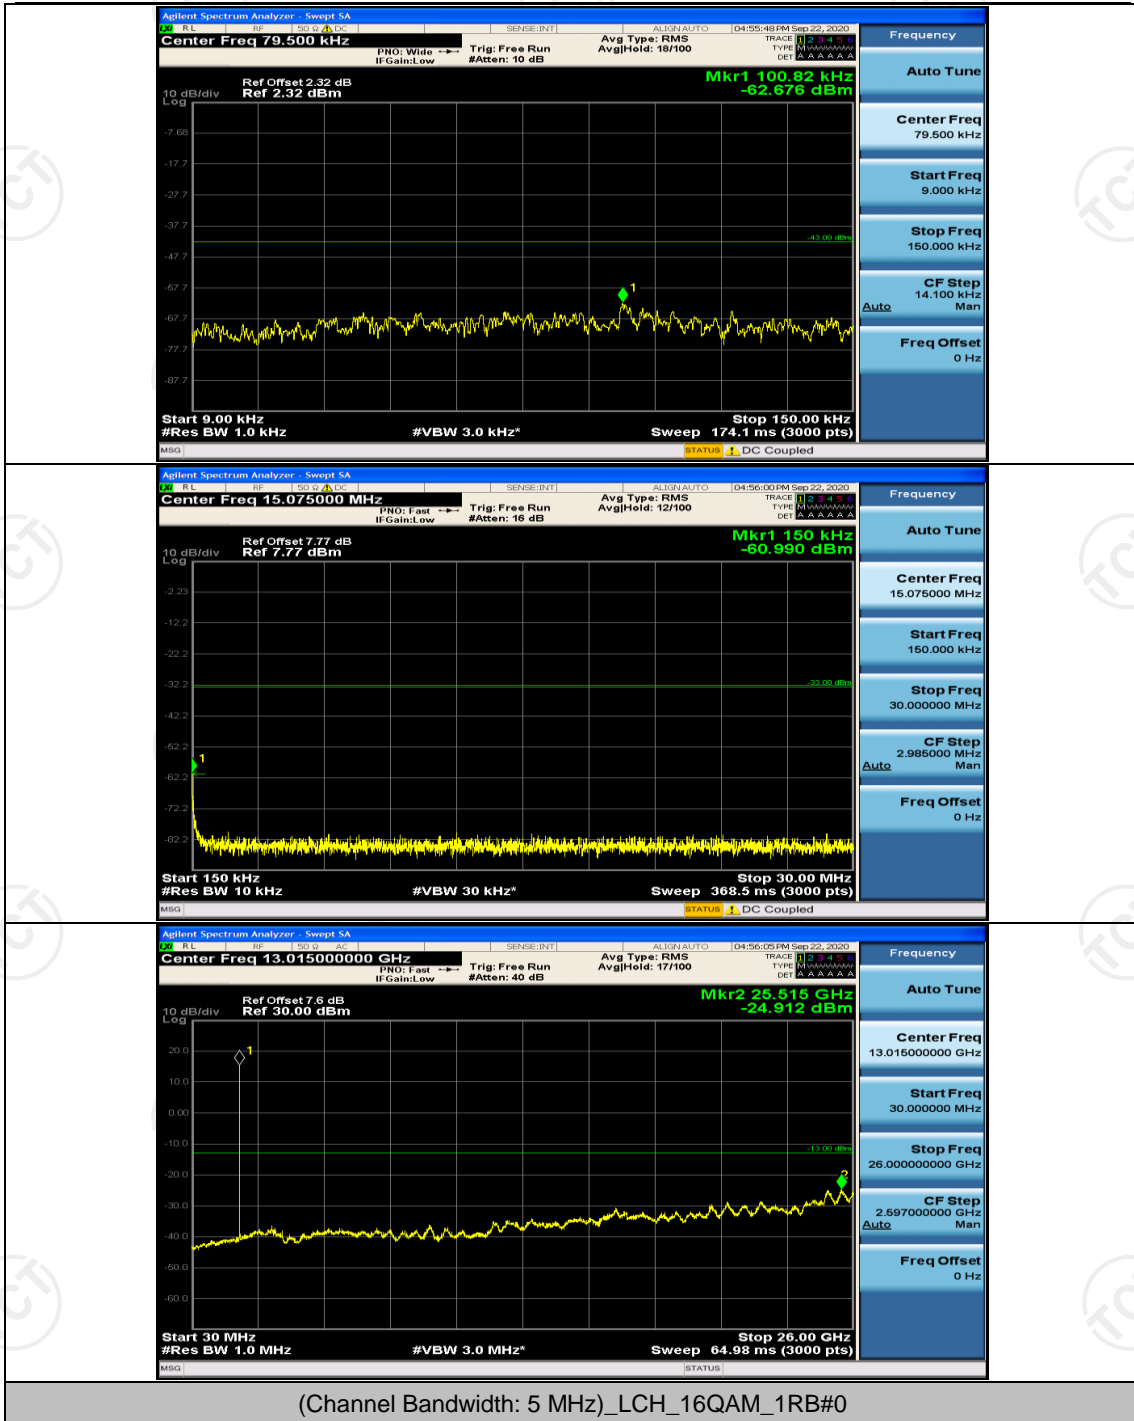

Channel Bandwidth: 5 MHz

(Channel Bandwidth: 5 MHz)_HCH_16QAM_1RB#12

Channel Bandwidth: 10 MHz