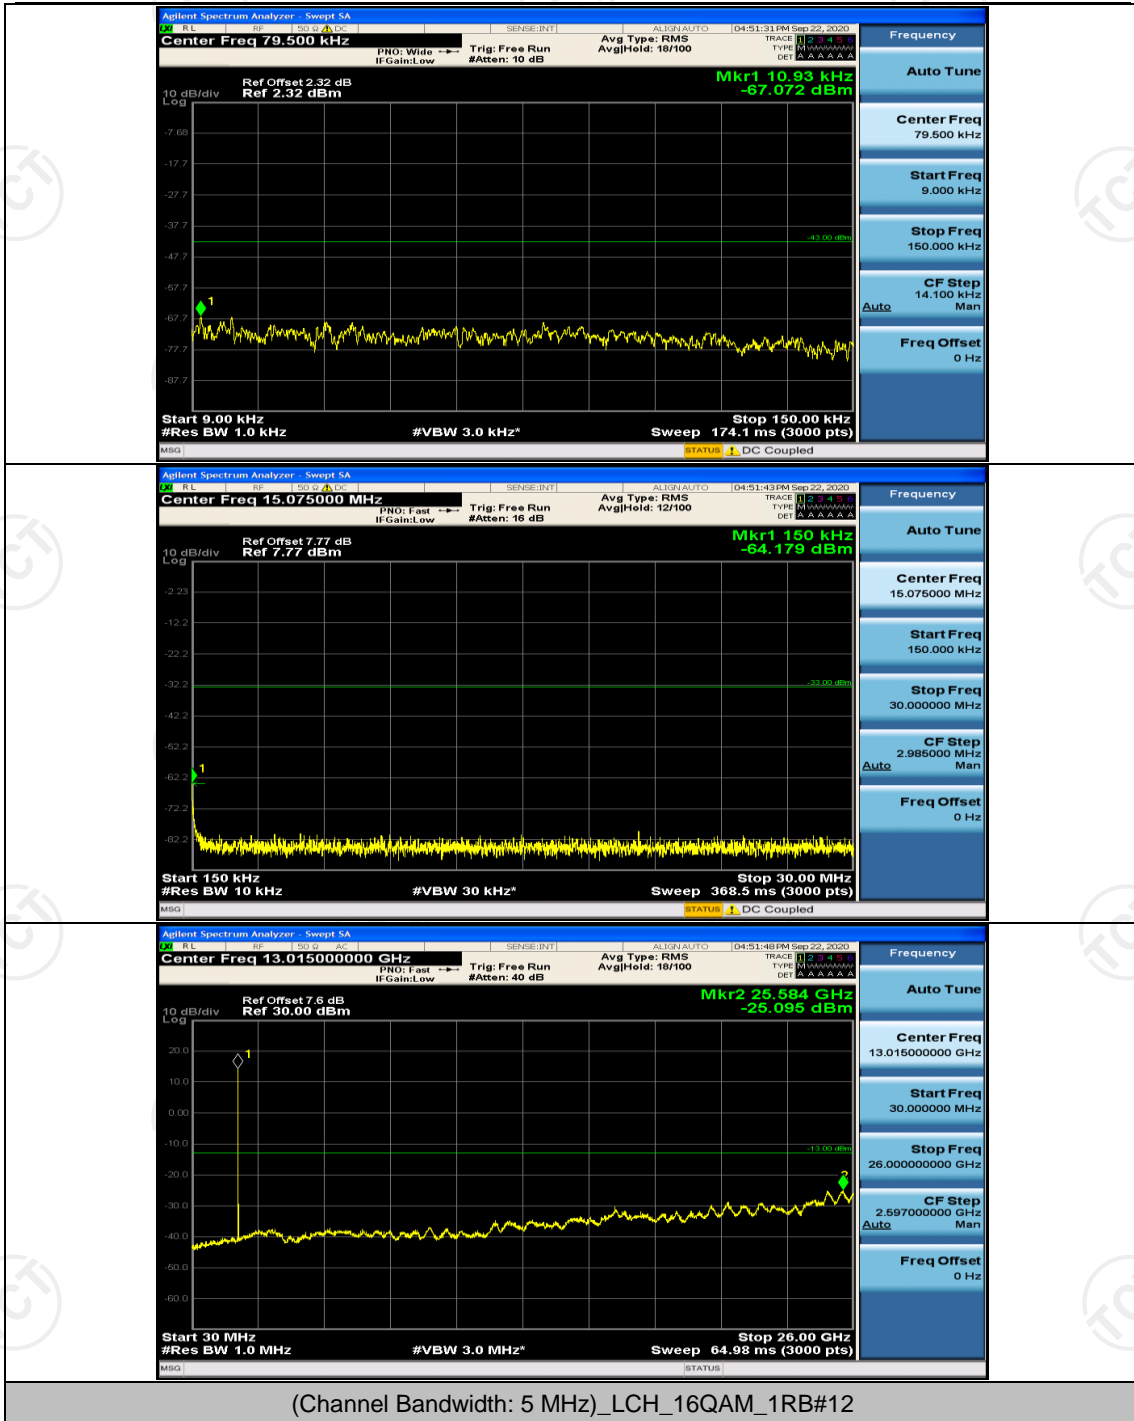

Channel Bandwidth: 5 MHz

(Channel Bandwidth: 5 MHz)_HCH_16QAM_1RB#12

Channel Bandwidth: 10 MHz