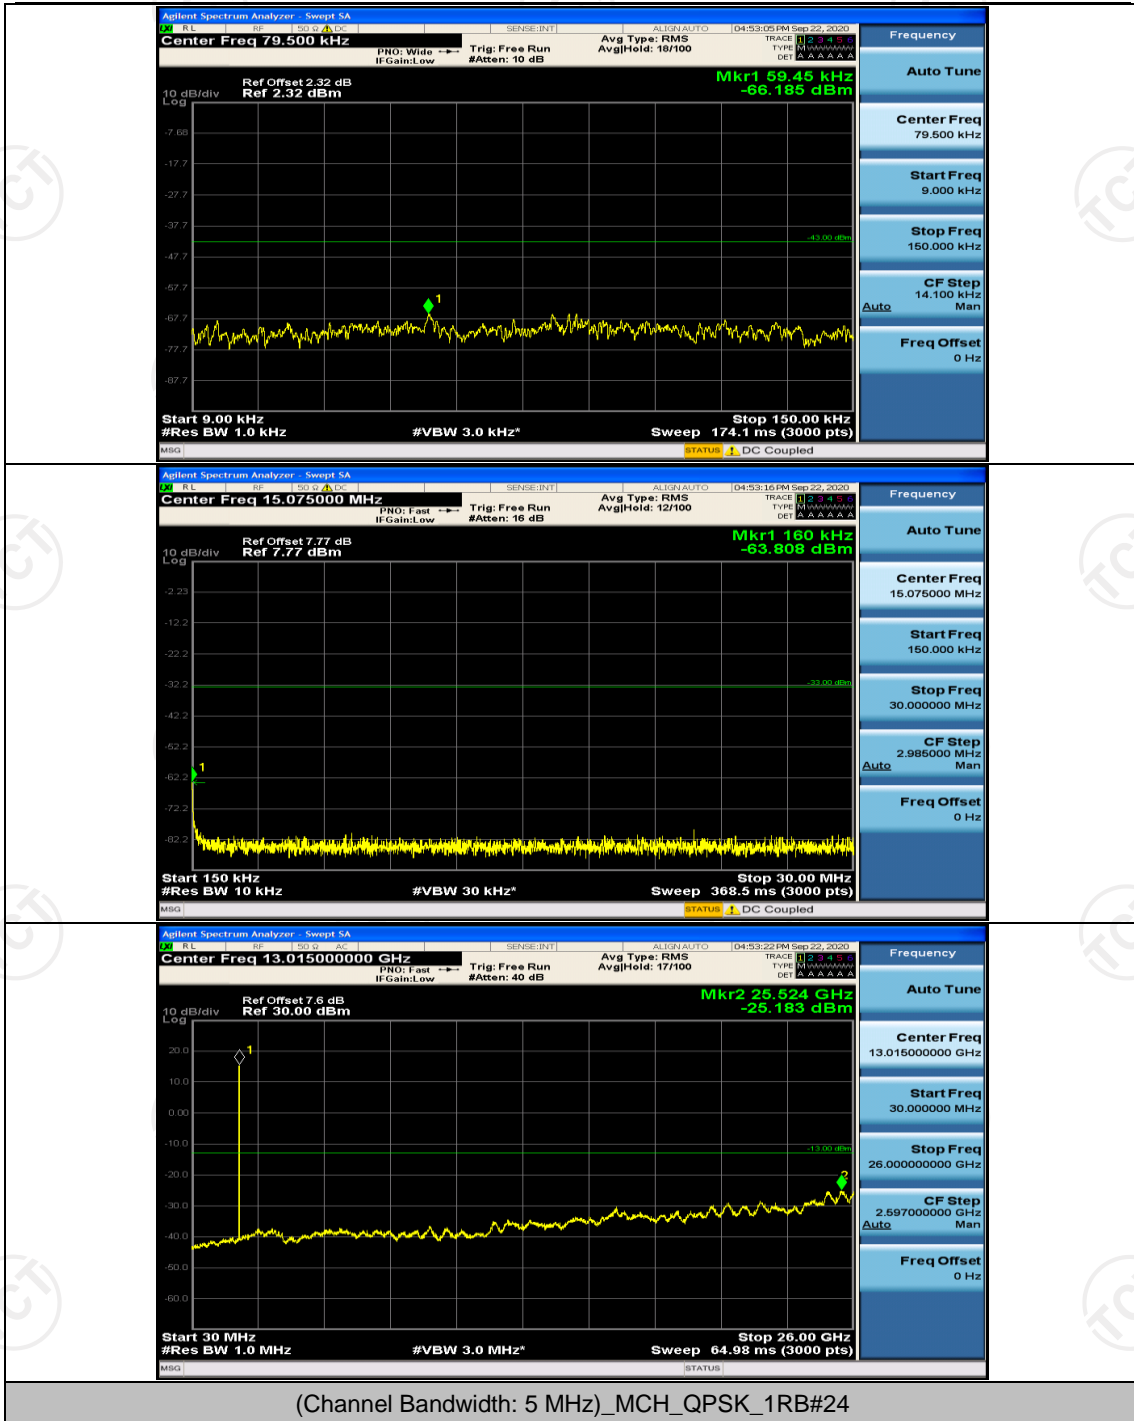

Channel Bandwidth: 5 MHz

(Channel Bandwidth: 5 MHz)_HCH_16QAM_1RB#12

Channel Bandwidth: 10 MHz