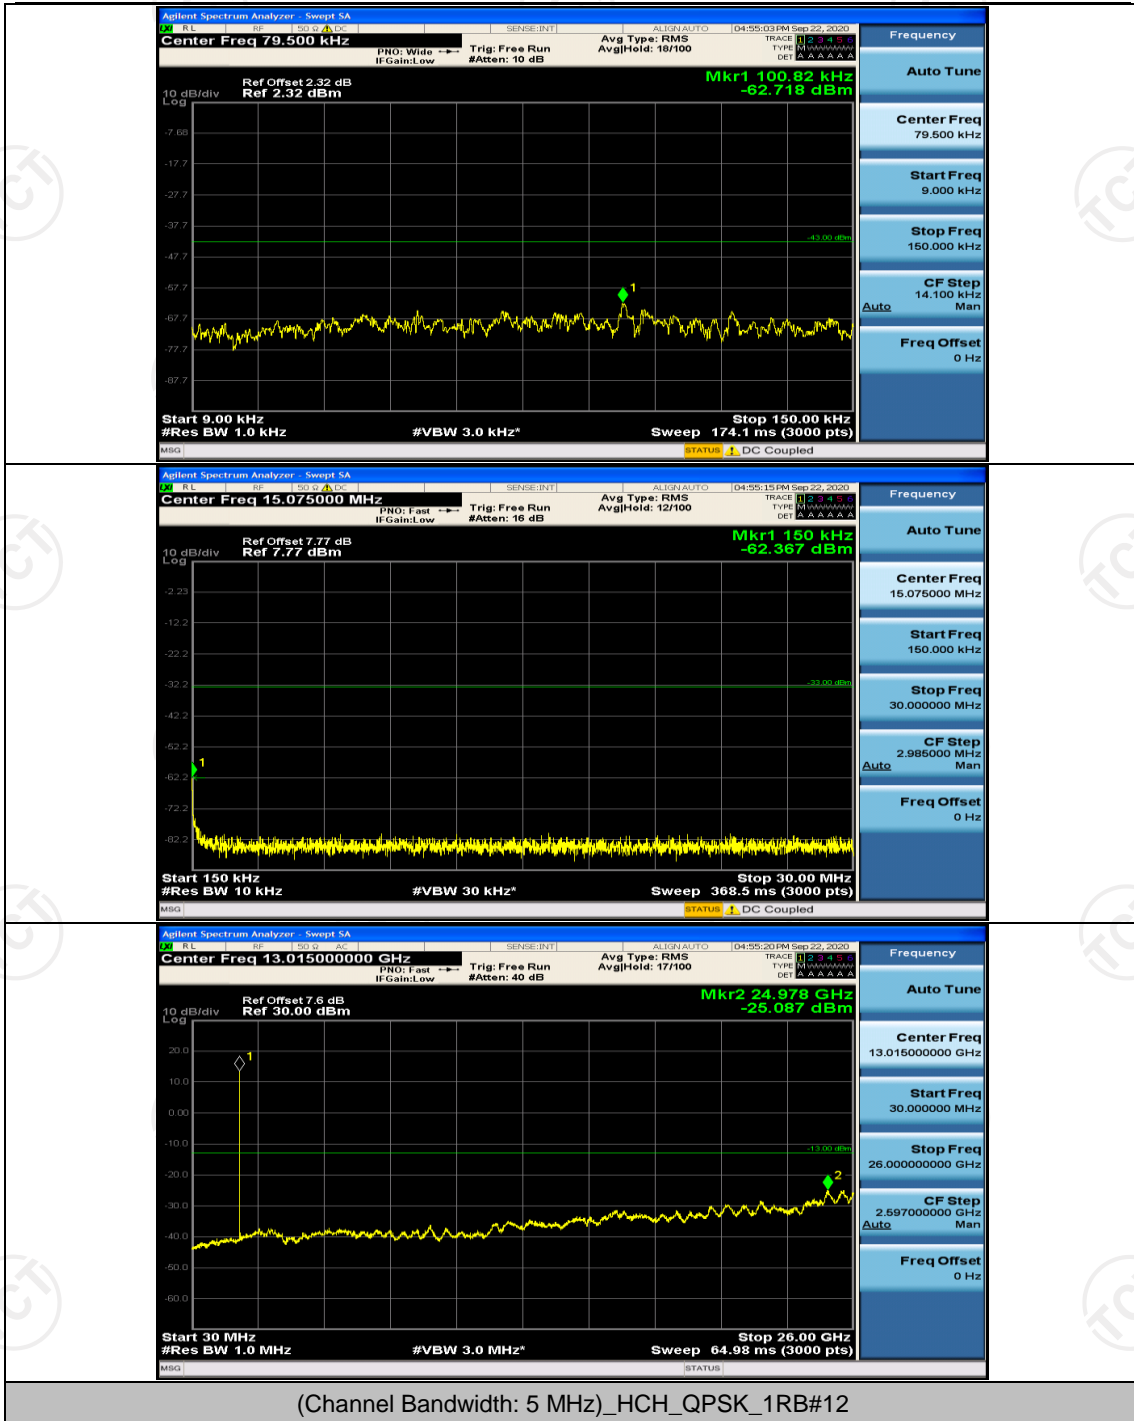

Channel Bandwidth: 5 MHz

(Channel Bandwidth: 5 MHz)_HCH_16QAM_1RB#12

Channel Bandwidth: 10 MHz