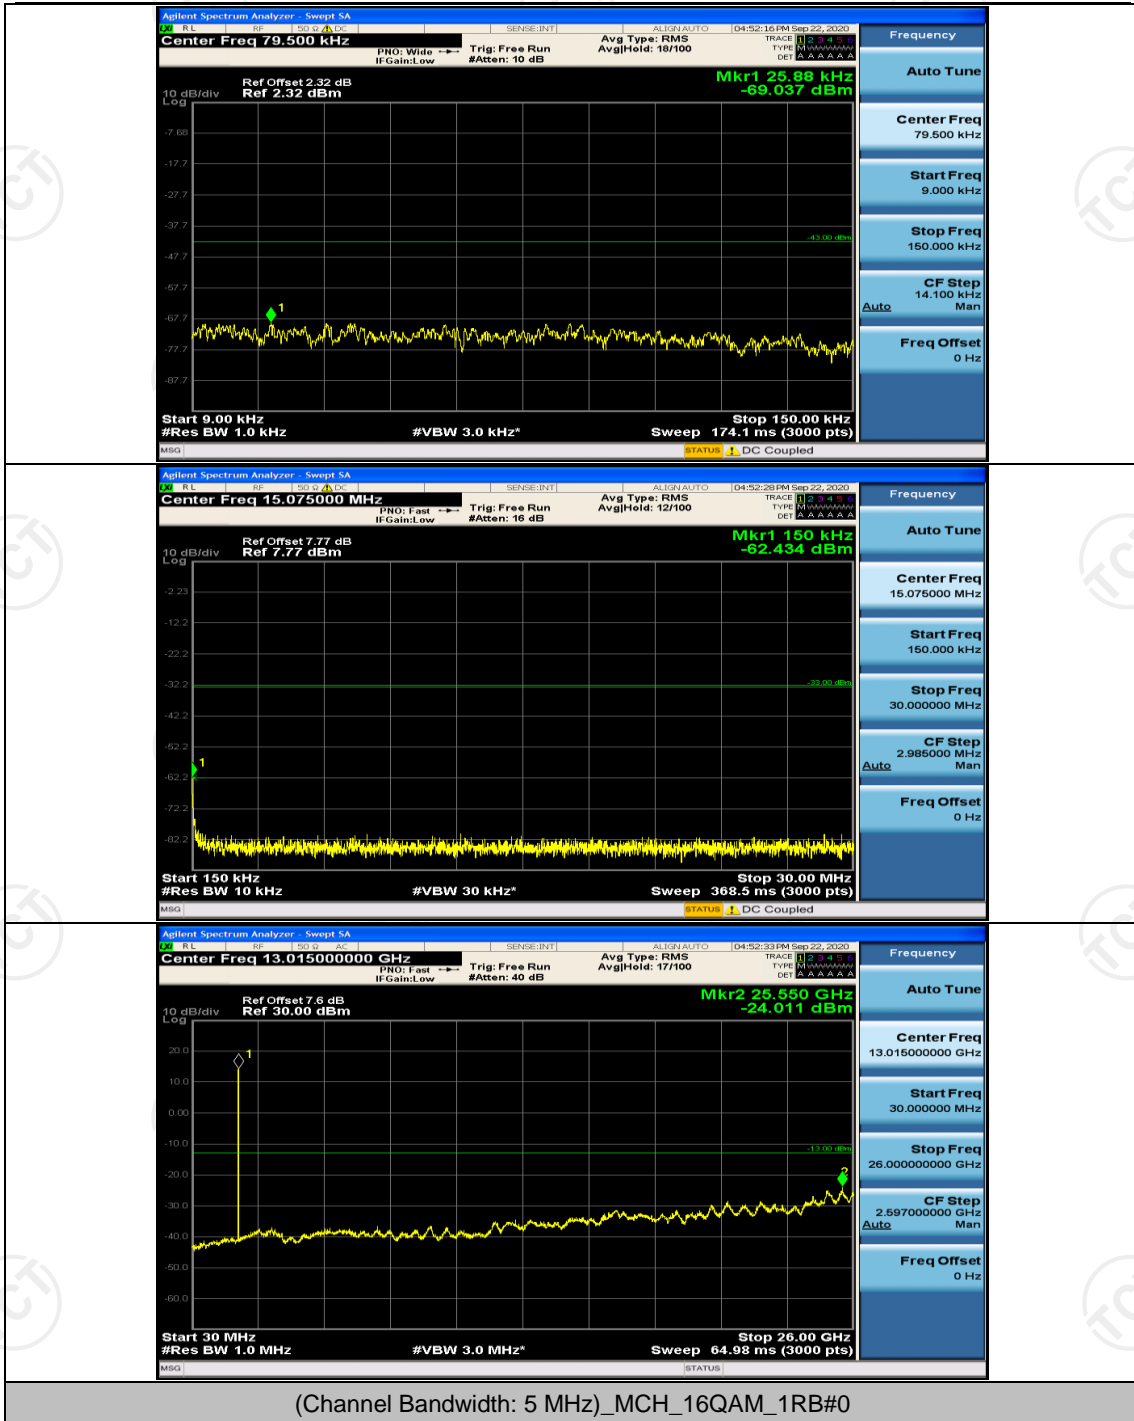

Channel Bandwidth: 5 MHz

(Channel Bandwidth: 5 MHz)_HCH_16QAM_1RB#12

Channel Bandwidth: 10 MHz