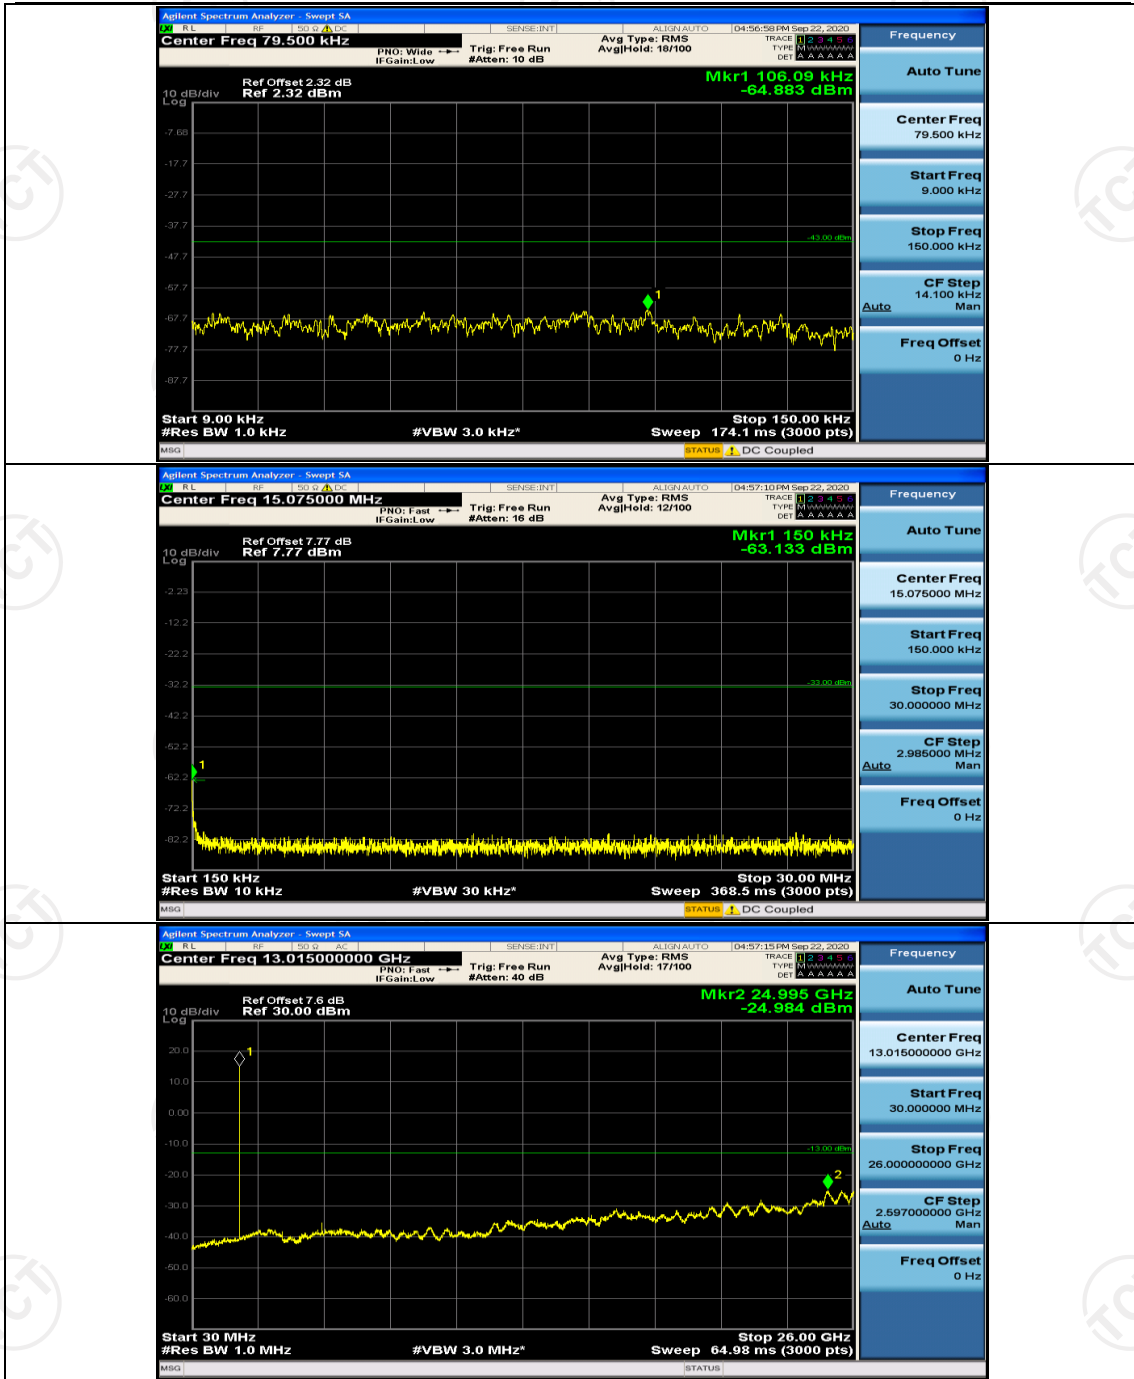

Channel Bandwidth: 5 MHz

(Channel Bandwidth: 5 MHz)_HCH_16QAM_1RB#12

Channel Bandwidth: 10 MHz