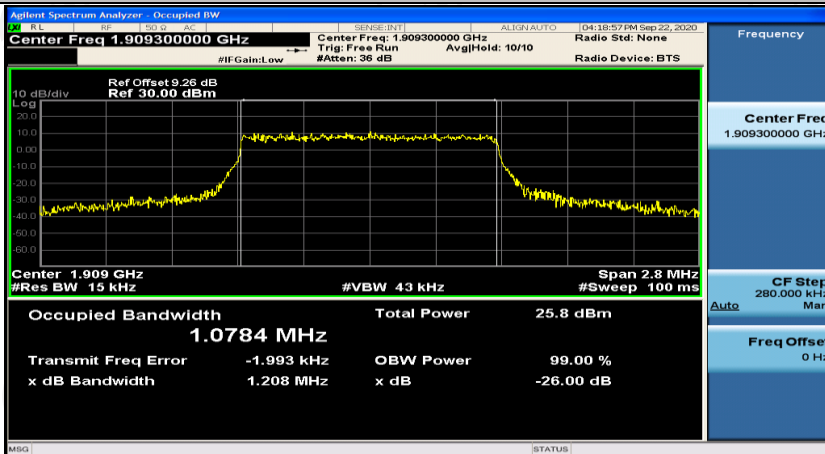

Test Graphs

Channel Bandwidth: 1.4 MHz

(Channel Bandwidth: 1.4 MHz)_LCH_16QAM_6RB#0

(Channel Bandwidth: 1.4 MHz)_MCH_16QAM_6RB#0

(Channel Bandwidth: 1.4 MHz)_HCH_16QAM_6RB#0

Channel Bandwidth: 3 MHz

Channel Bandwidth: 5 MHz