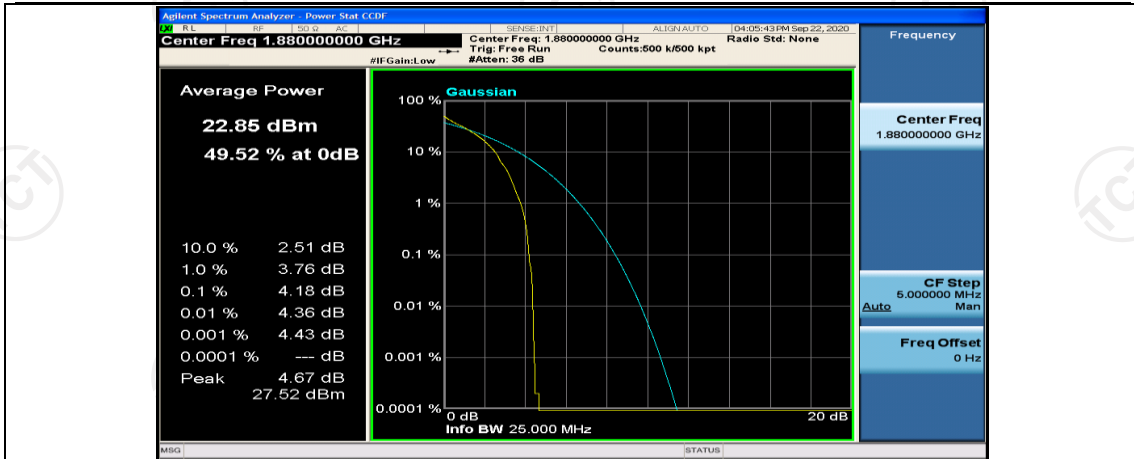

(Channel Bandwidth:20 MHz)_MCH_QPSK_1RB#99