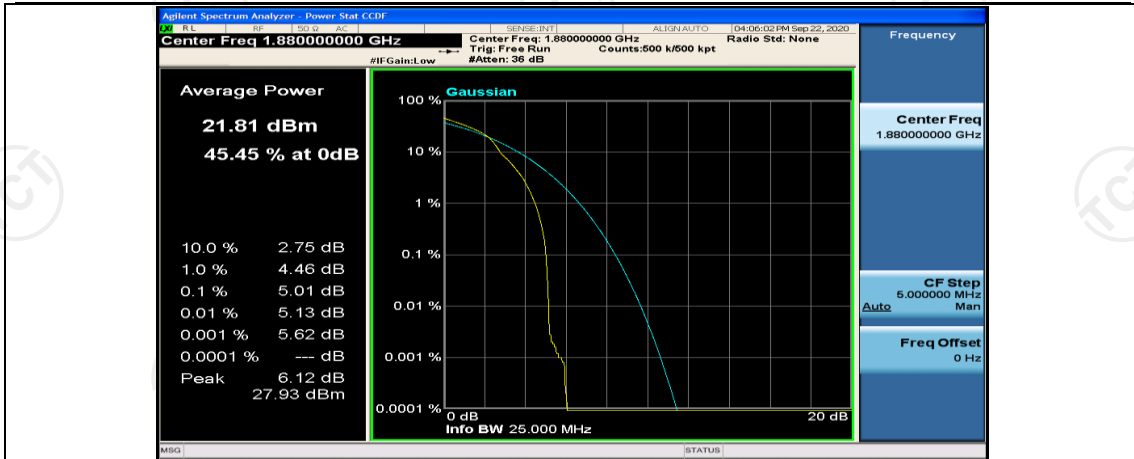

(Channel Bandwidth:20 MHz)_LCH_16QAM_50RB#50

(Channel Bandwidth:20 MHz)_LCH_16QAM_100RB#0

(Channel Bandwidth:20 MHz)_MCH_16QAM_1RB#0

(Channel Bandwidth:20 MHz)_MCH_16QAM_1RB#49

(Channel Bandwidth:20 MHz)_MCH_16QAM_1RB#99