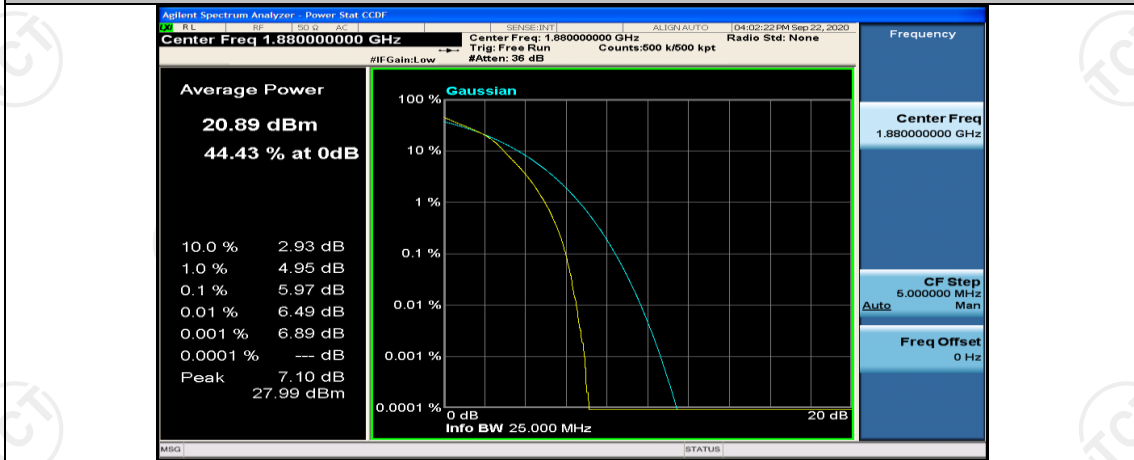

(Channel Bandwidth:15 MHz)_MCH_16QAM_37RB#0

(Channel Bandwidth:15 MHz)_MCH_16QAM_37RB#18

(Channel Bandwidth:15 MHz)_MCH_16QAM_37RB#38

(Channel Bandwidth:15 MHz)_MCH_16QAM_75RB#0

(Channel Bandwidth:15 MHz)_HCH_16QAM_1RB#0