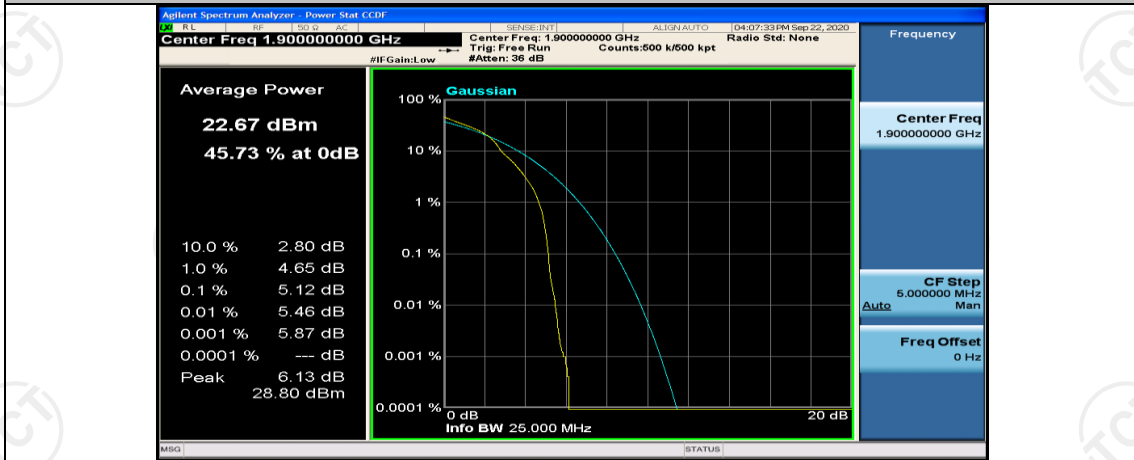

(Channel Bandwidth:20 MHz)_MCH_16QAM_100RB#0

(Channel Bandwidth:20 MHz)_HCH_16QAM_1RB#0

(Channel Bandwidth:20 MHz)_HCH_16QAM_1RB#49

(Channel Bandwidth:20 MHz)_HCH_16QAM_1RB#99

(Channel Bandwidth:20 MHz)_HCH_16QAM_50RB#0