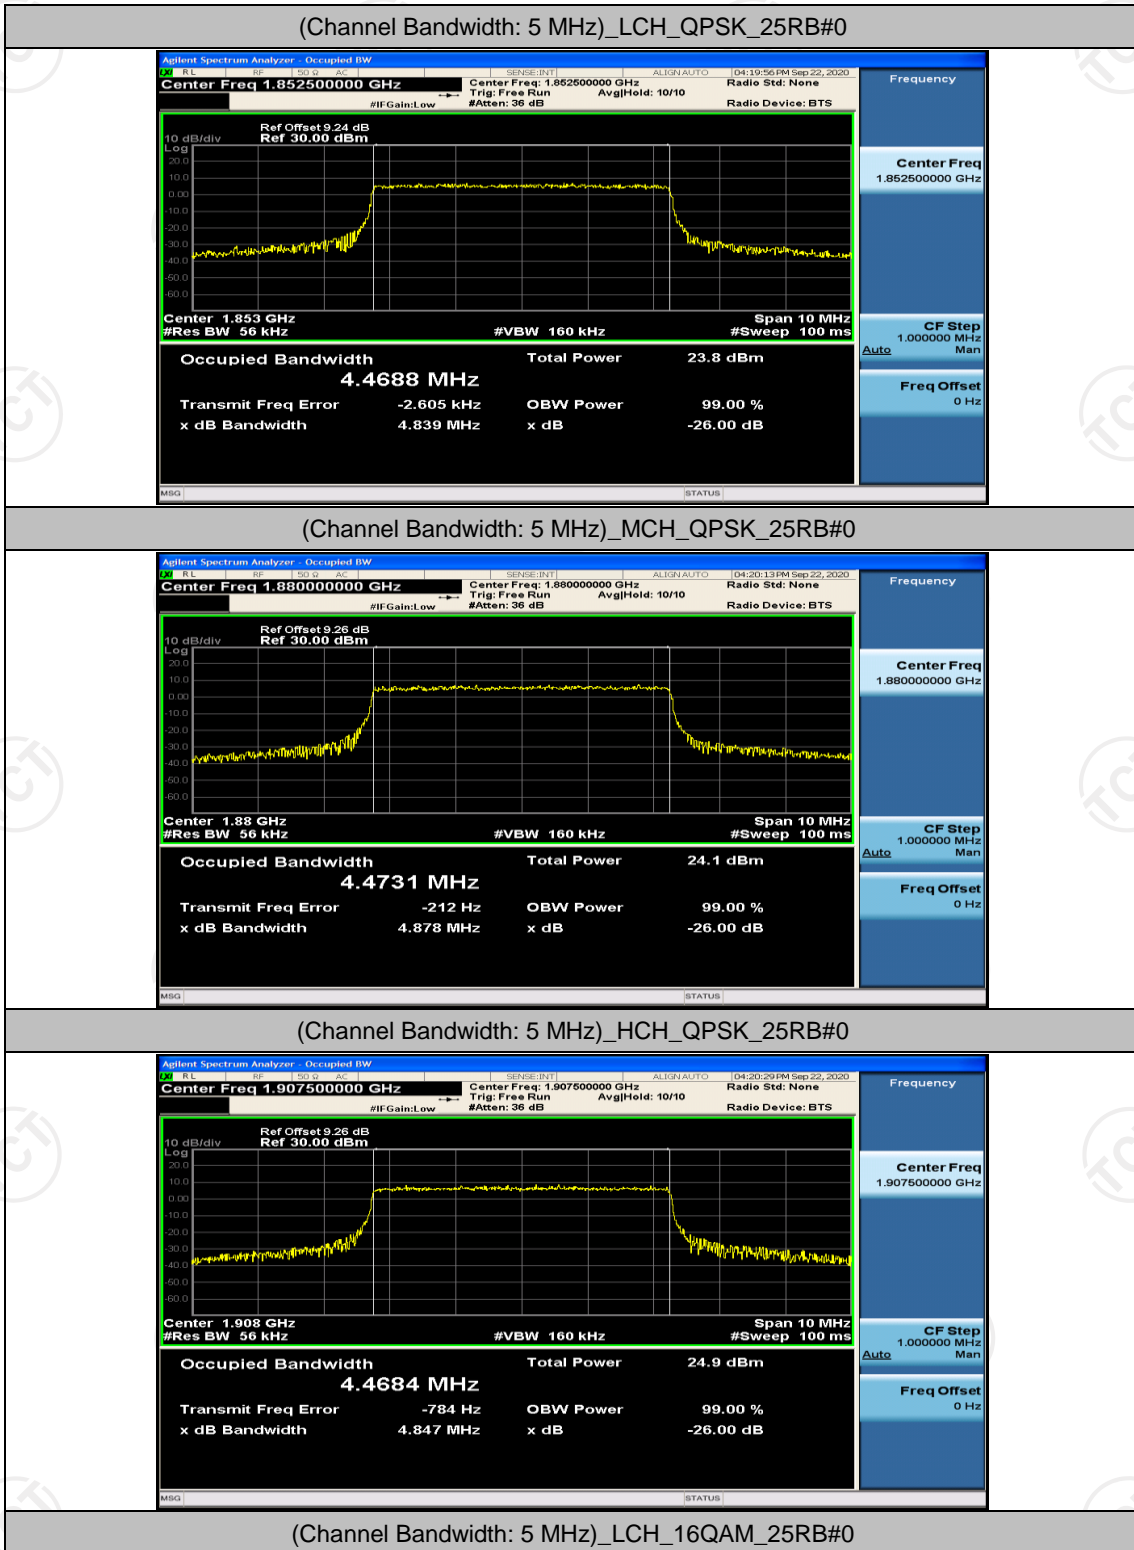

Test Graphs

Channel Bandwidth: 1.4 MHz

(Channel Bandwidth: 1.4 MHz)_LCH_16QAM_6RB#0

(Channel Bandwidth: 1.4 MHz)_MCH_16QAM_6RB#0

(Channel Bandwidth: 1.4 MHz)_HCH_16QAM_6RB#0

Channel Bandwidth: 3 MHz

Channel Bandwidth: 5 MHz