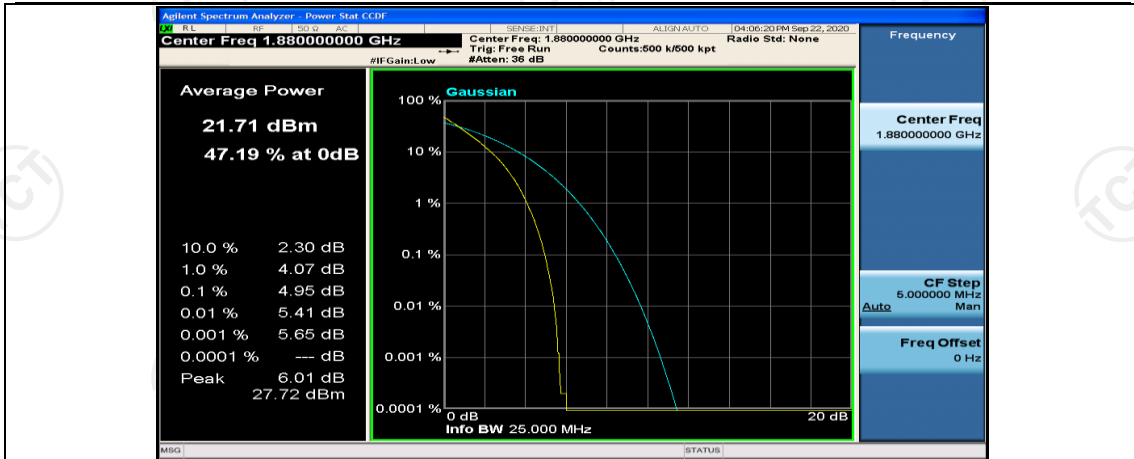

(Channel Bandwidth:20 MHz)_MCH_QPSK_1RB#49

(Channel Bandwidth:20 MHz)_MCH_QPSK_1RB#99

(Channel Bandwidth:20 MHz)_MCH_QPSK_50RB#0

(Channel Bandwidth:20 MHz)_MCH_QPSK_50RB#25

(Channel Bandwidth:20 MHz)_MCH_QPSK_50RB#50