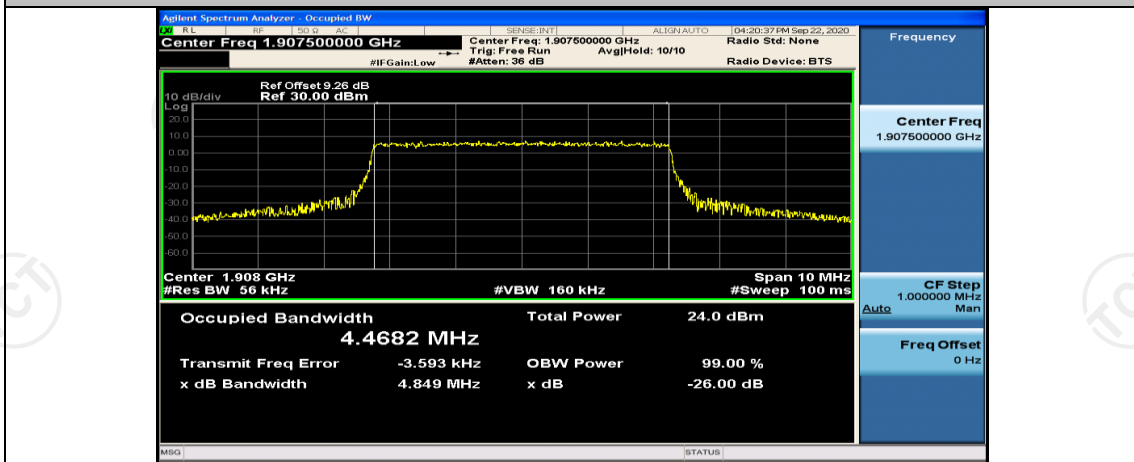

(Channel Bandwidth: 5 MHz)_HCH_16QAM_25RB#0