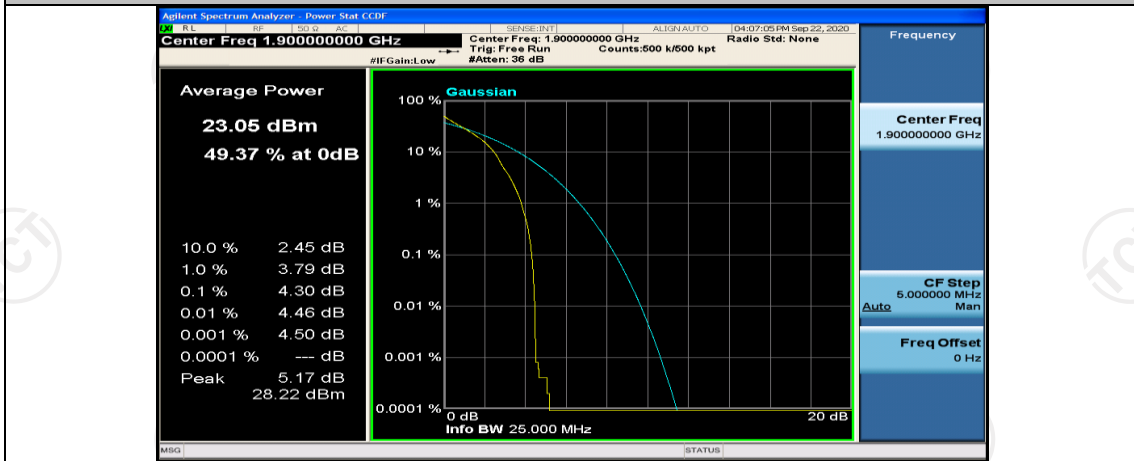

(Channel Bandwidth:20 MHz)_HCH_QPSK_1RB#0