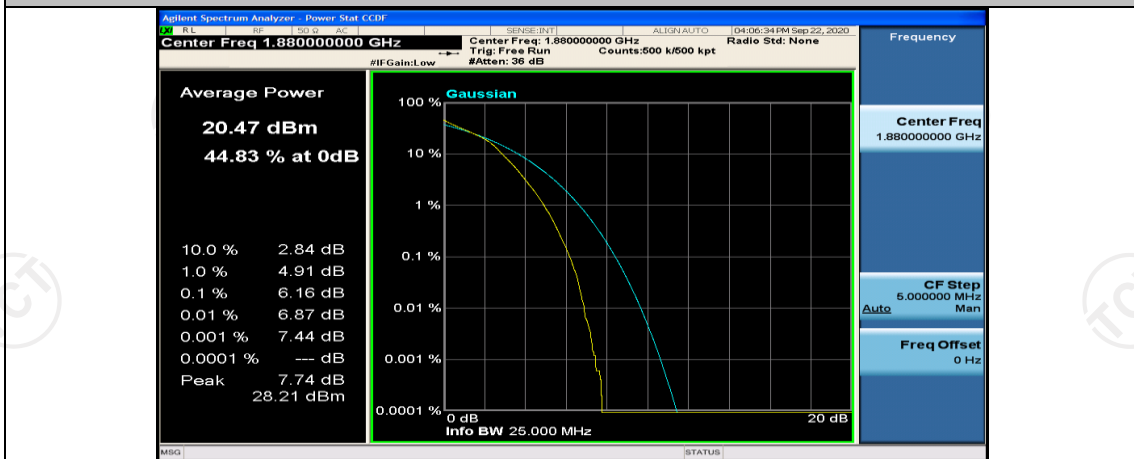

(Channel Bandwidth:20 MHz)_LCH_16QAM_50RB#50

(Channel Bandwidth:20 MHz)_LCH_16QAM_100RB#0

(Channel Bandwidth:20 MHz)_MCH_16QAM_1RB#0

(Channel Bandwidth:20 MHz)_MCH_16QAM_1RB#49

(Channel Bandwidth:20 MHz)_MCH_16QAM_1RB#99