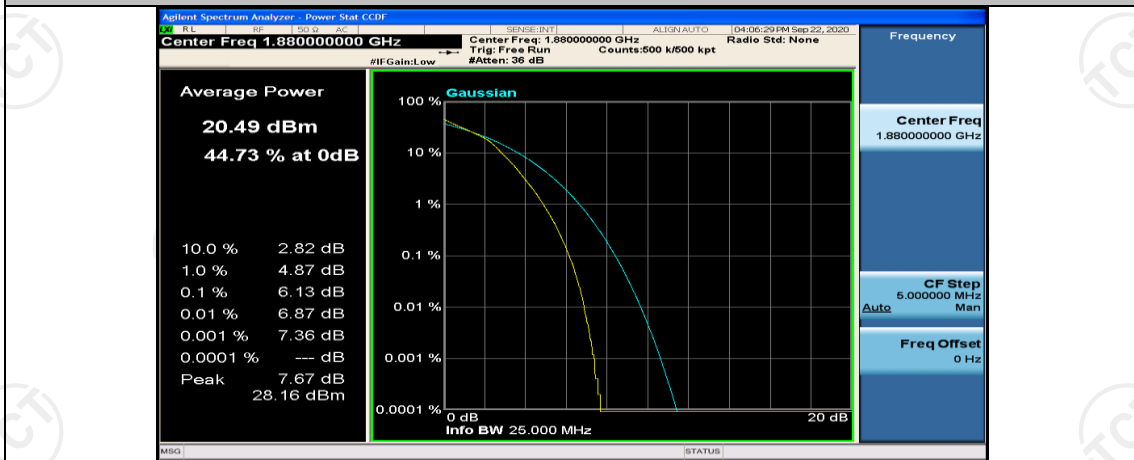

(Channel Bandwidth:20 MHz)_LCH_16QAM_50RB#50

(Channel Bandwidth:20 MHz)_LCH_16QAM_100RB#0

(Channel Bandwidth:20 MHz)_MCH_16QAM_1RB#0

(Channel Bandwidth:20 MHz)_MCH_16QAM_1RB#49

(Channel Bandwidth:20 MHz)_MCH_16QAM_1RB#99