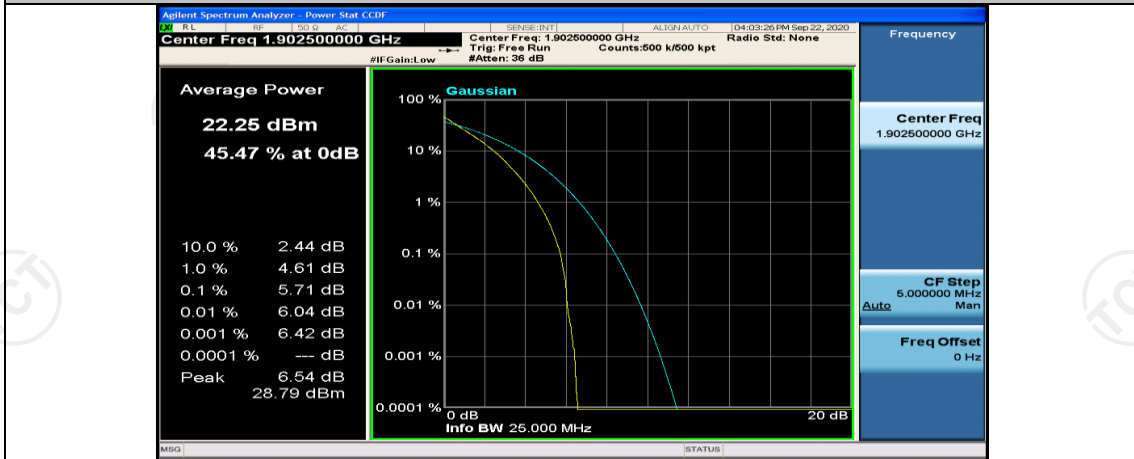

(Channel Bandwidth:15 MHz)_HCH_16QAM_37RB#0