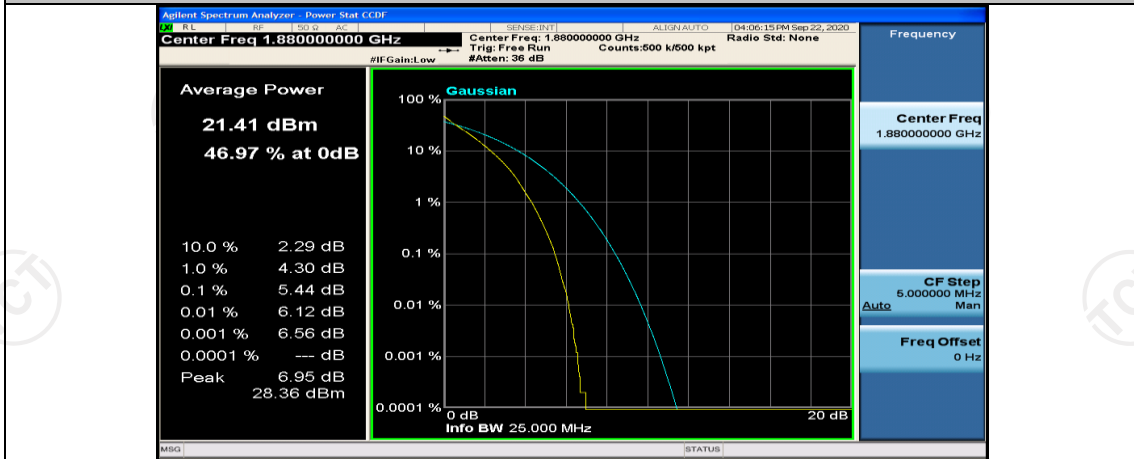

(Channel Bandwidth:20 MHz)_MCH_QPSK_1RB#49

(Channel Bandwidth:20 MHz)_MCH_QPSK_1RB#99

(Channel Bandwidth:20 MHz)_MCH_QPSK_50RB#0

(Channel Bandwidth:20 MHz)_MCH_QPSK_50RB#25

(Channel Bandwidth:20 MHz)_MCH_QPSK_50RB#50