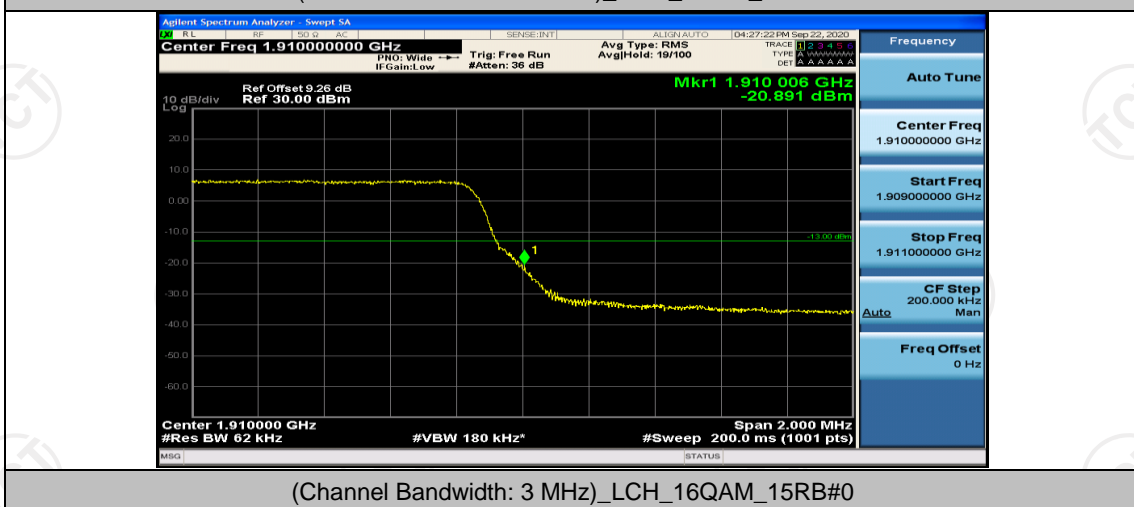

(Channel Bandwidth: 3 MHz)_LCH_16QAM_15RB#0