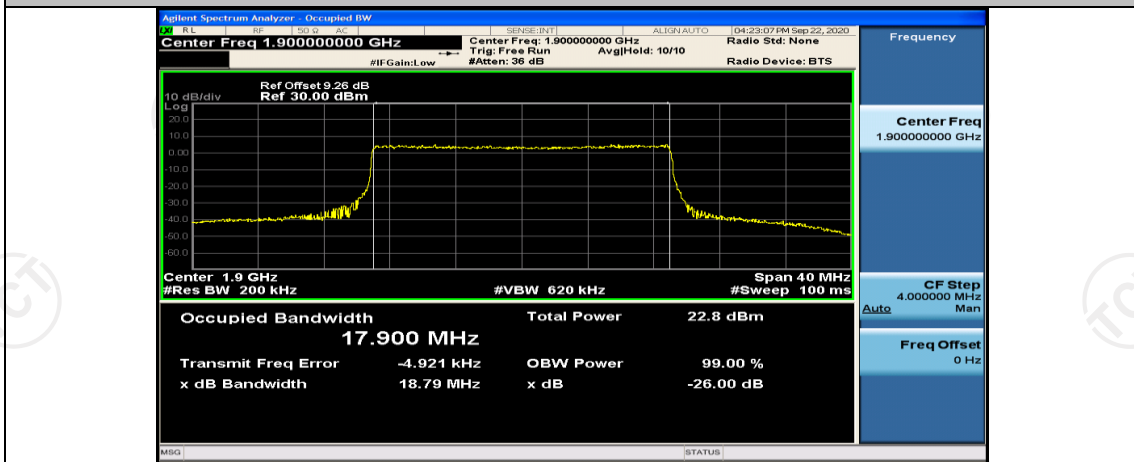

Channel Bandwidth: 20 MHz

(Channel Bandwidth:20 MHz)_MCH_16QAM_100RB#0

(Channel Bandwidth:20 MHz)_HCH_16QAM_100RB#0

Appendix D: Band Edge

Test Graphs

Channel Bandwidth: 1.4 MHz

(Channel Bandwidth: 1.4 MHz)_HCH_16QAM_6RB#0