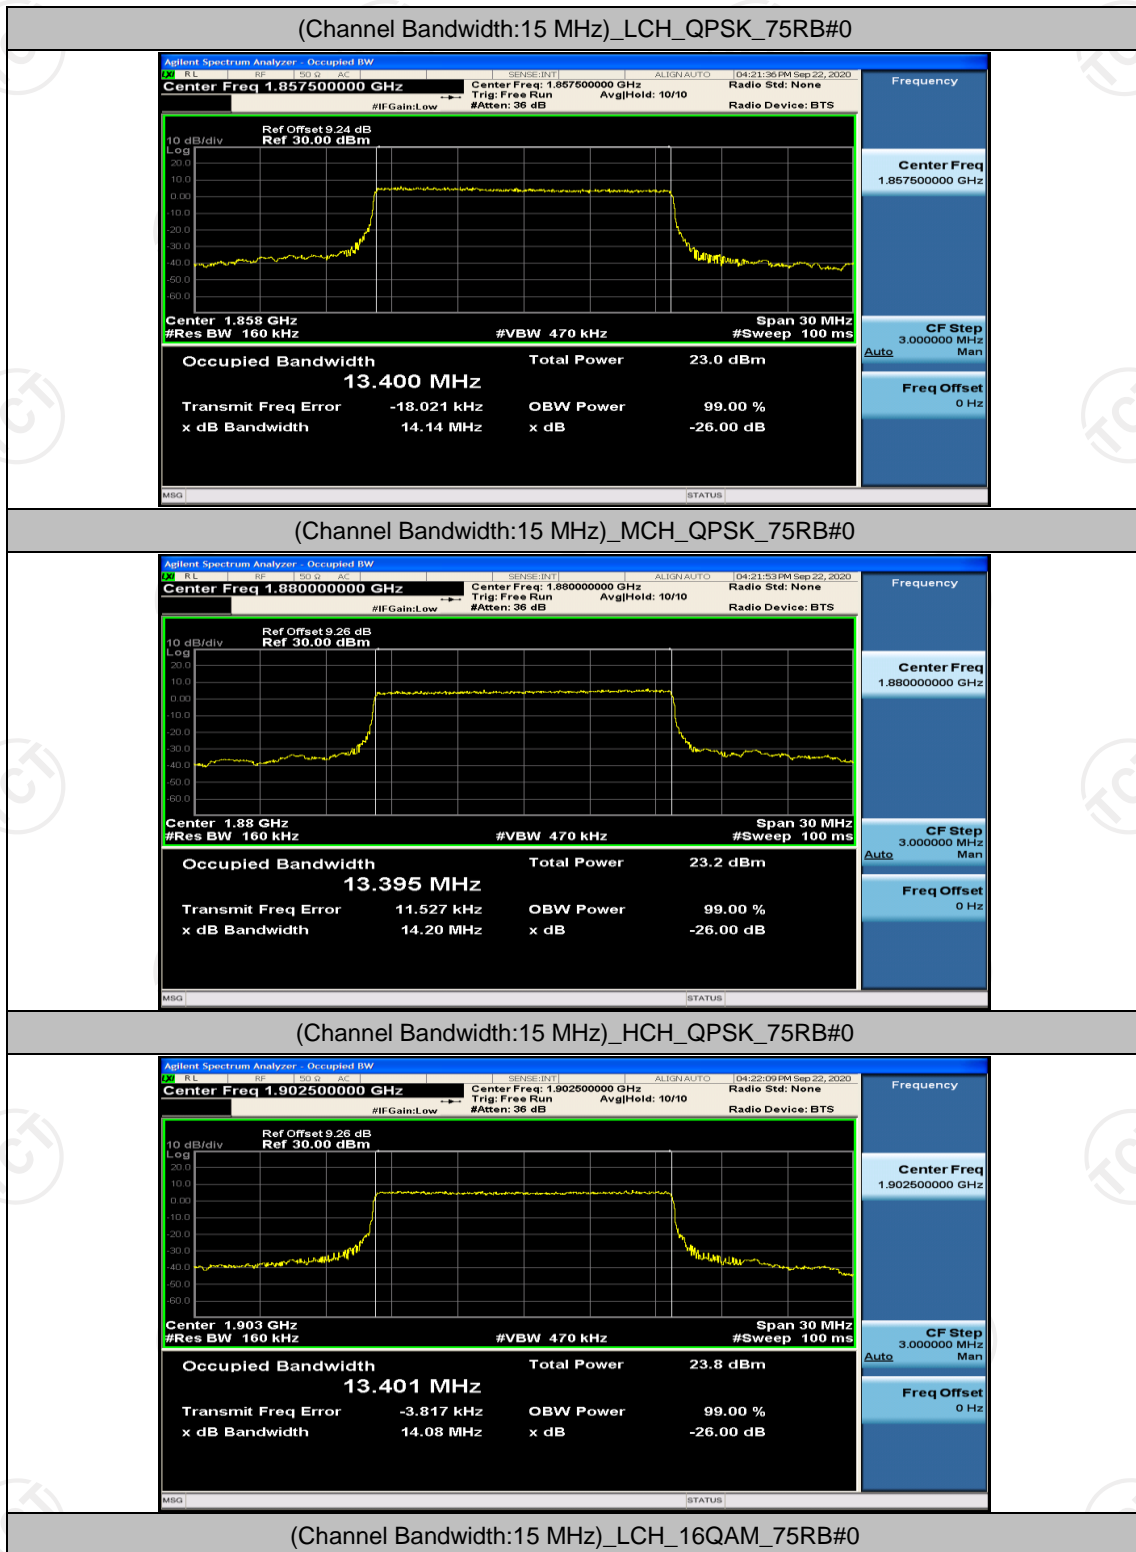

(Channel Bandwidth: 5 MHz)_MCH_16QAM_25RB#0

(Channel Bandwidth: 5 MHz)_HCH_16QAM_25RB#0

Channel Bandwidth: 10 MHz

Channel Bandwidth: 10 MHz_MCH_16QAM_50RB#0

Channel Bandwidth: 10 MHz_HCH_16QAM_50RB#0

Channel Bandwidth: 15 MHz