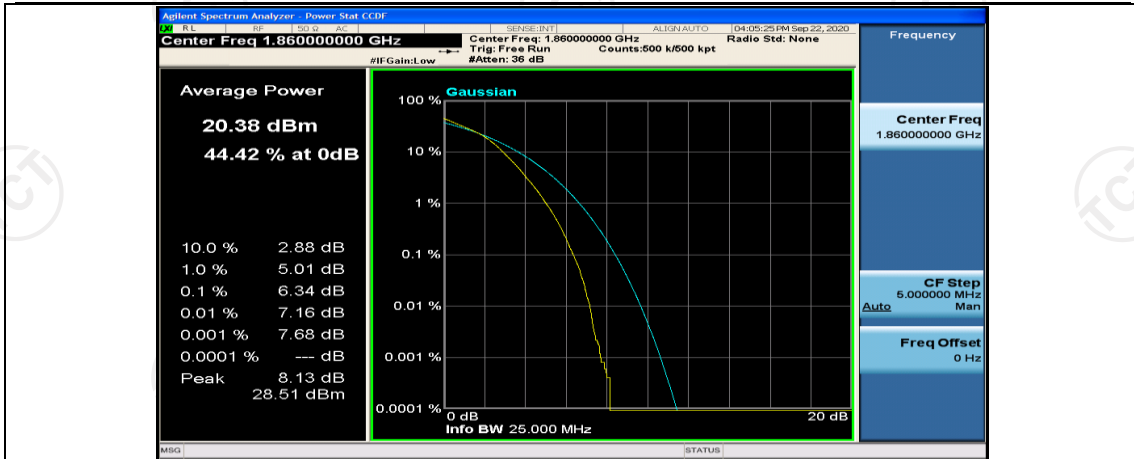

(Channel Bandwidth:20 MHz)_LCH_16QAM_100RB#0