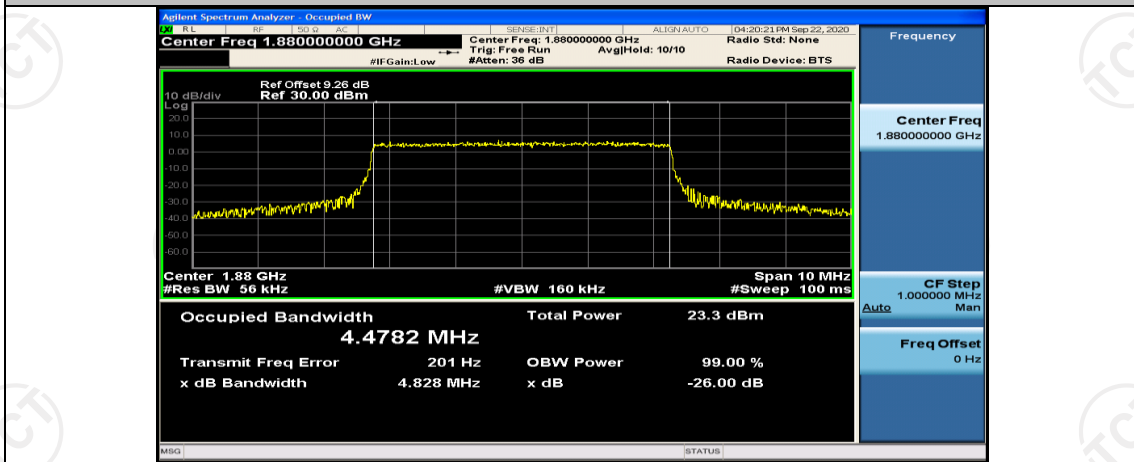

(Channel Bandwidth: 5 MHz)_MCH_16QAM_25RB#0