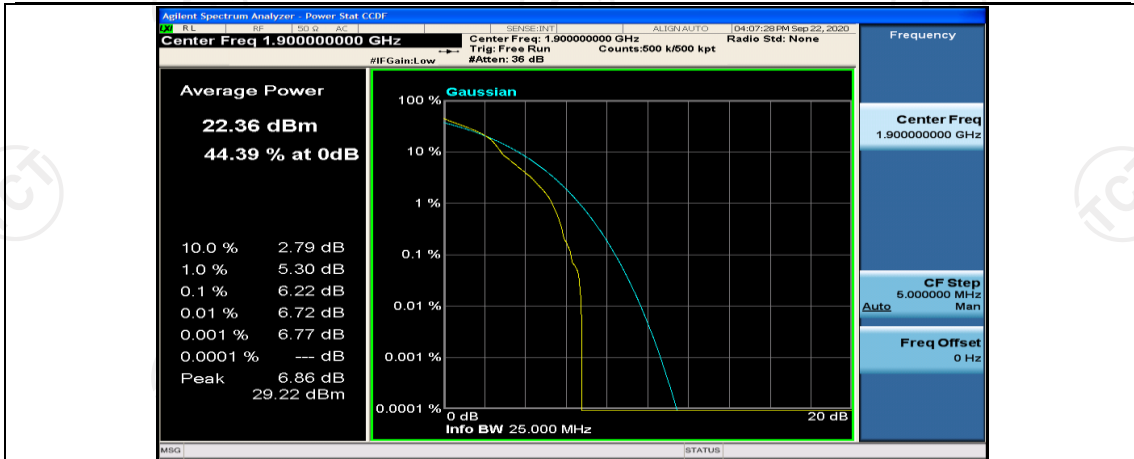

(Channel Bandwidth:20 MHz)_HCH_16QAM_1RB#49