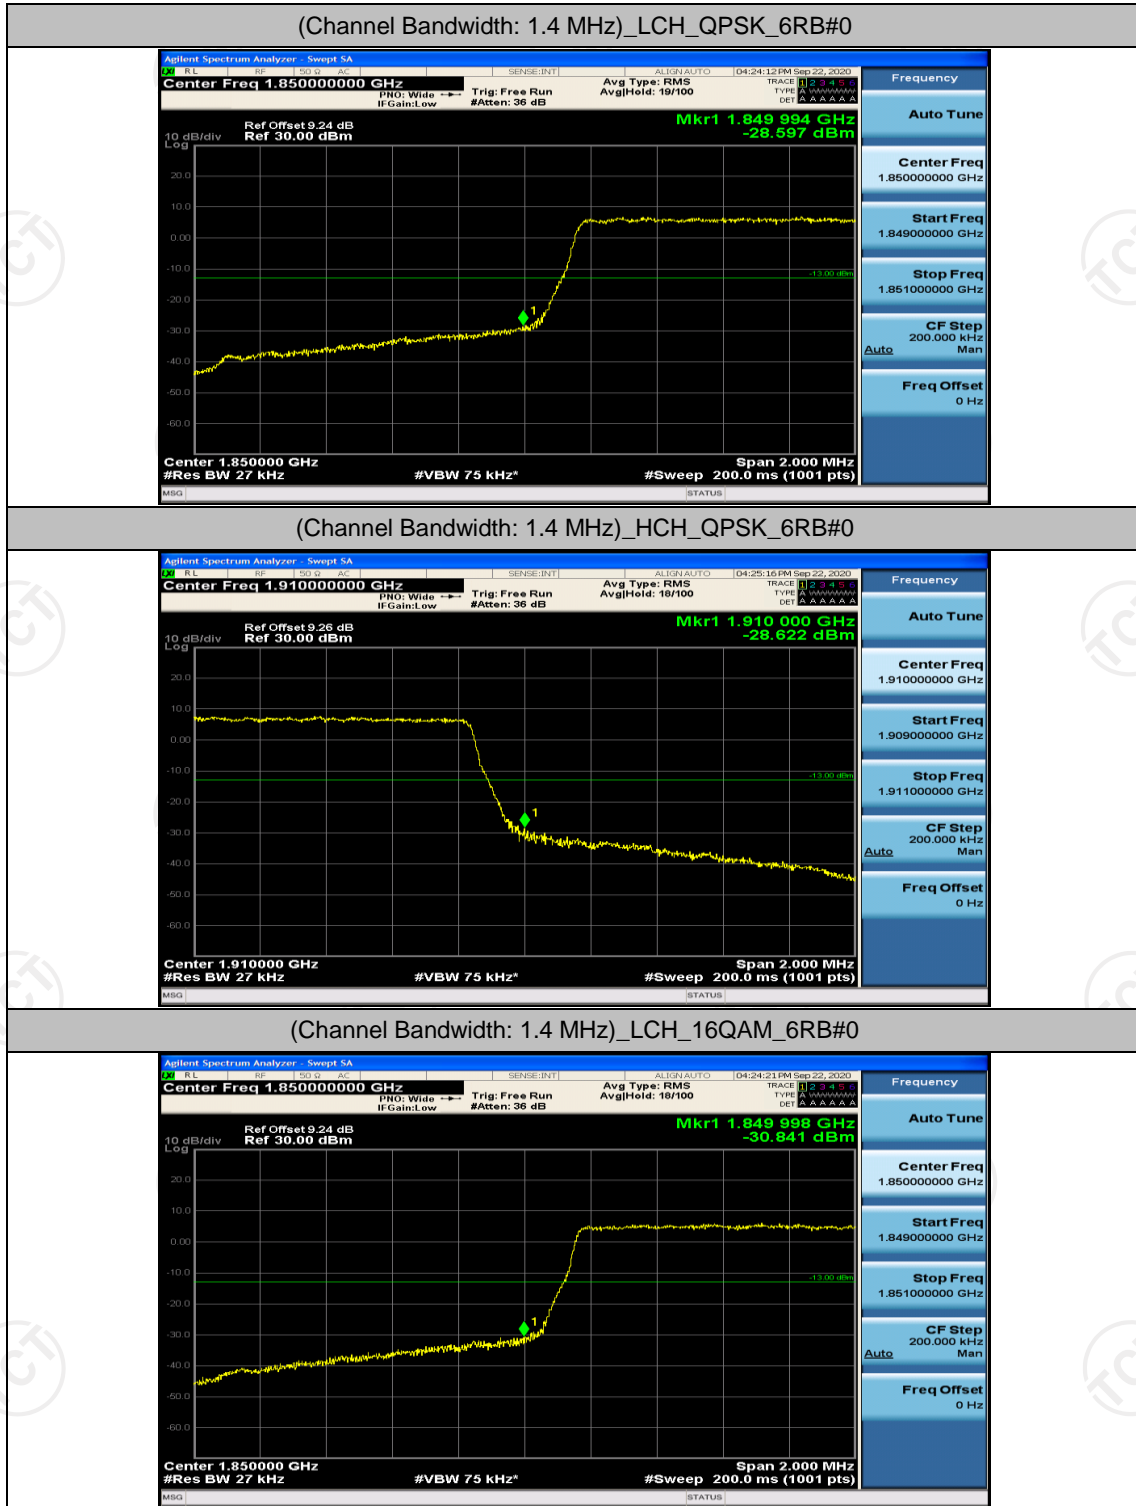

Channel Bandwidth: 20 MHz

(Channel Bandwidth:20 MHz)_MCH_16QAM_100RB#0

(Channel Bandwidth:20 MHz)_HCH_16QAM_100RB#0

Appendix D: Band Edge

Test Graphs

Channel Bandwidth: 1.4 MHz

(Channel Bandwidth: 1.4 MHz)_HCH_16QAM_6RB#0