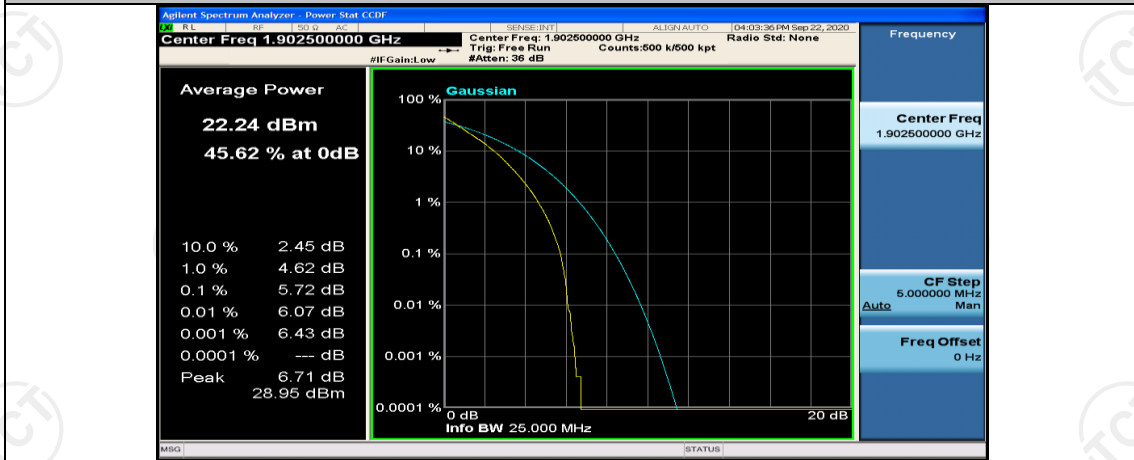

(Channel Bandwidth:15 MHz)_HCH_16QAM_1RB#37

(Channel Bandwidth:15 MHz)_HCH_16QAM_1RB#74

(Channel Bandwidth:15 MHz)_HCH_16QAM_37RB#0

(Channel Bandwidth:15 MHz)_HCH_16QAM_37RB#18

(Channel Bandwidth:15 MHz)_HCH_16QAM_37RB#38

(Channel Bandwidth:15 MHz)_HCH_16QAM_75RB#0

Channel Bandwidth: 20 MHz

(Channel Bandwidth:20 MHz)_LCH_QPSK_50RB#25

(Channel Bandwidth:20 MHz)_LCH_QPSK_50RB#50

(Channel Bandwidth:20 MHz)_LCH_QPSK_100RB#0

(Channel Bandwidth:20 MHz)_MCH_QPSK_1RB#0