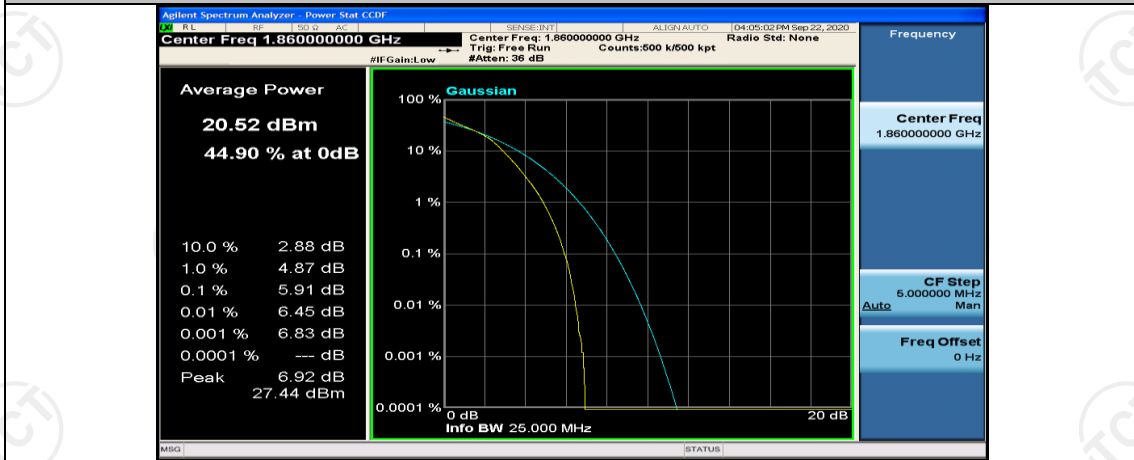

(Channel Bandwidth:20 MHz)_HCH_QPSK_50RB#25

(Channel Bandwidth:20 MHz)_LCH_16QAM_1RB#49

(Channel Bandwidth:20 MHz)_LCH_16QAM_1RB#99

(Channel Bandwidth:20 MHz)_LCH_16QAM_50RB#0

(Channel Bandwidth:20 MHz)_LCH_16QAM_50RB#25