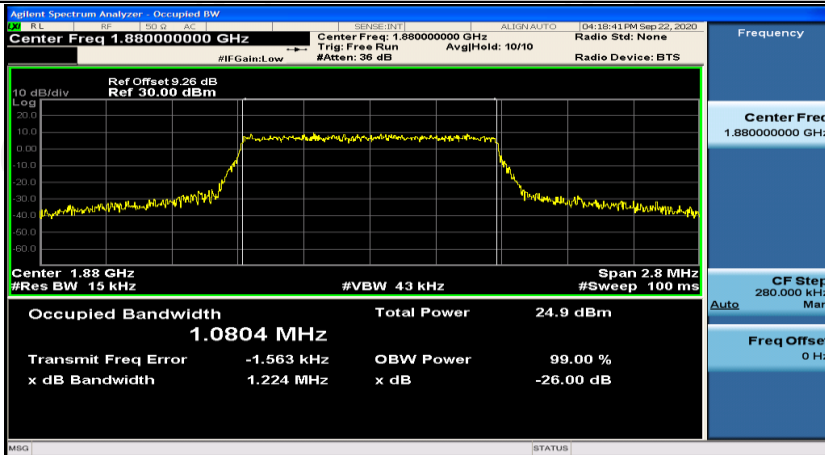

Test Graphs

Channel Bandwidth: 1.4 MHz

(Channel Bandwidth: 1.4 MHz)_LCH_16QAM_6RB#0

(Channel Bandwidth: 1.4 MHz)_MCH_16QAM_6RB#0

(Channel Bandwidth: 1.4 MHz)_HCH_16QAM_6RB#0

Channel Bandwidth: 3 MHz

Channel Bandwidth: 5 MHz