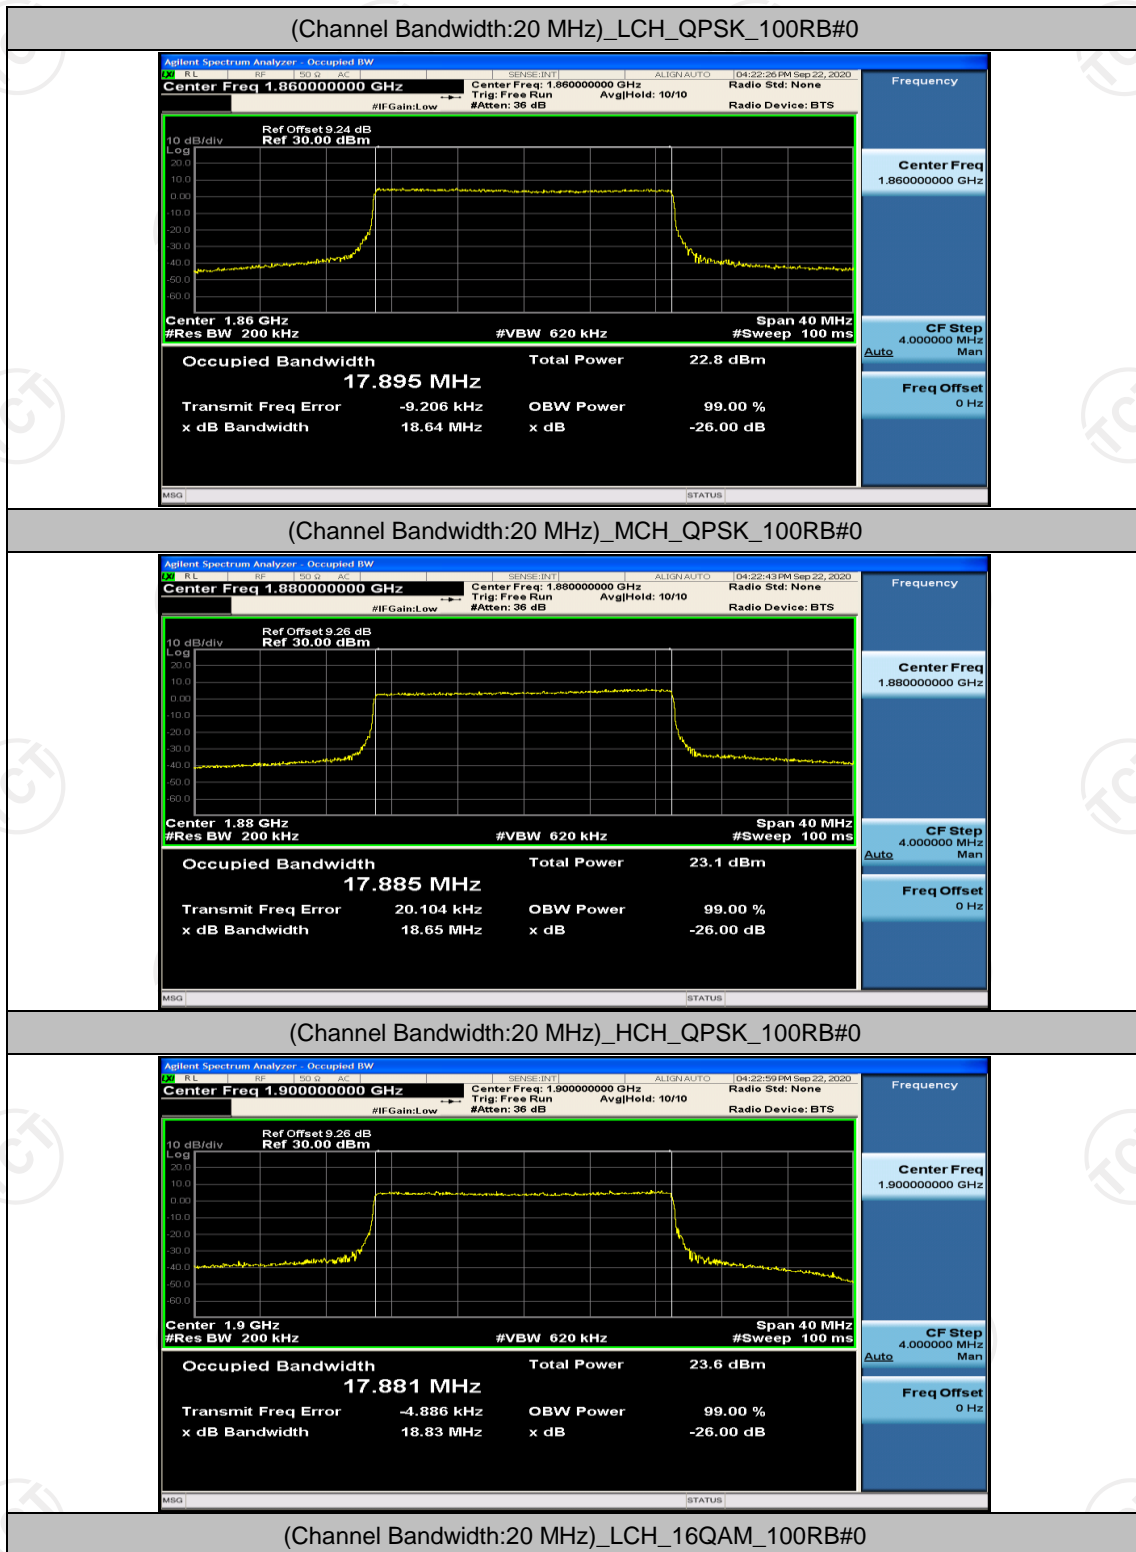

Channel Bandwidth: 20 MHz