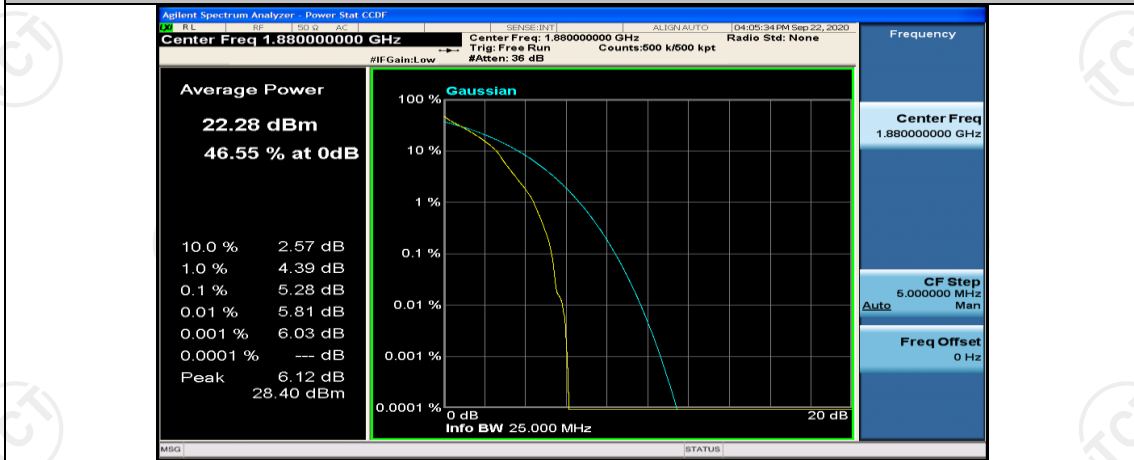

(Channel Bandwidth:15 MHz)_HCH_16QAM_75RB#0

Channel Bandwidth: 20 MHz

(Channel Bandwidth:20 MHz)_LCH_QPSK_50RB#25

(Channel Bandwidth:20 MHz)_LCH_QPSK_50RB#50

(Channel Bandwidth:20 MHz)_LCH_QPSK_100RB#0

(Channel Bandwidth:20 MHz)_MCH_QPSK_1RB#0