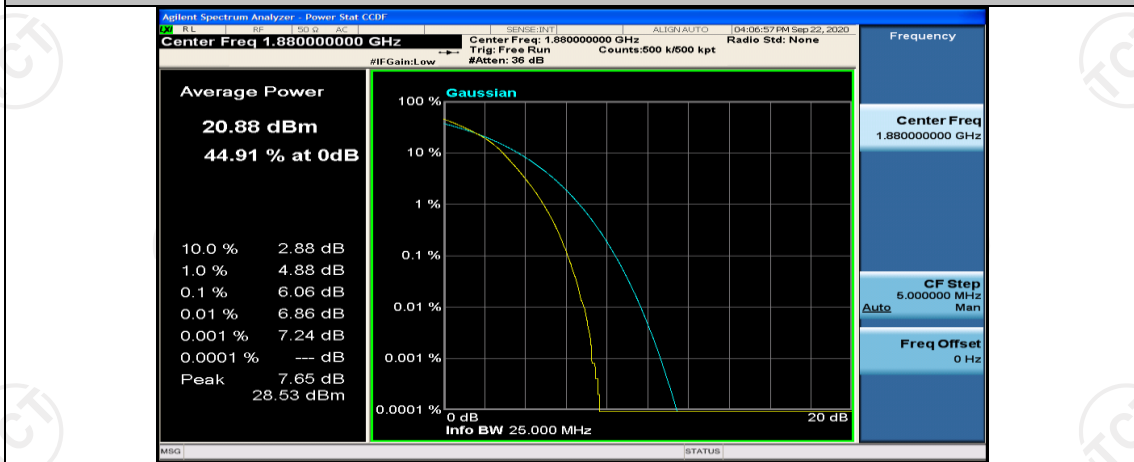

(Channel Bandwidth:20 MHz)_MCH_16QAM_100RB#0