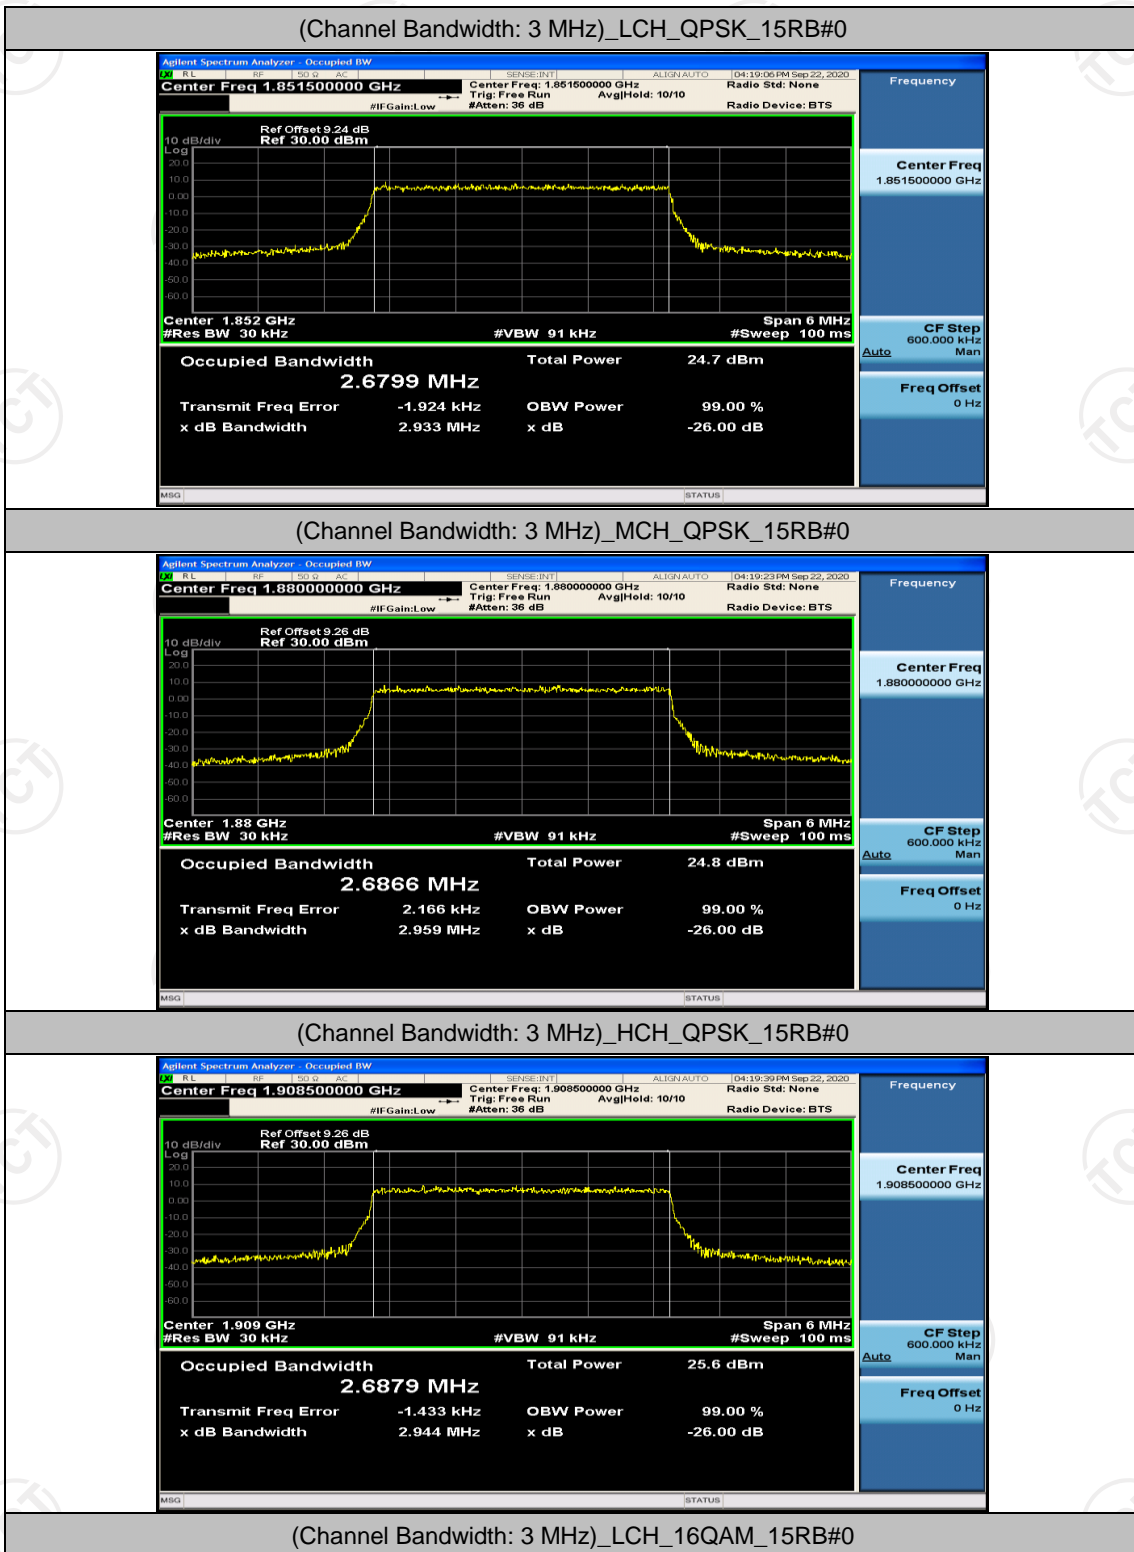

Test Graphs

Channel Bandwidth: 1.4 MHz

(Channel Bandwidth: 1.4 MHz)_LCH_16QAM_6RB#0

(Channel Bandwidth: 1.4 MHz)_MCH_16QAM_6RB#0

(Channel Bandwidth: 1.4 MHz)_HCH_16QAM_6RB#0

Channel Bandwidth: 3 MHz

Channel Bandwidth: 5 MHz