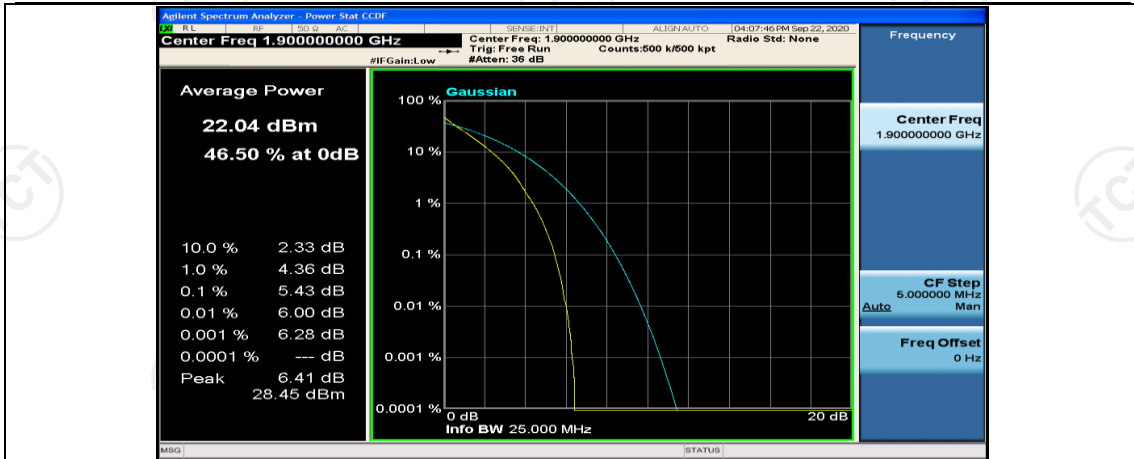

(Channel Bandwidth:20 MHz)_HCH_QPSK_50RB#25