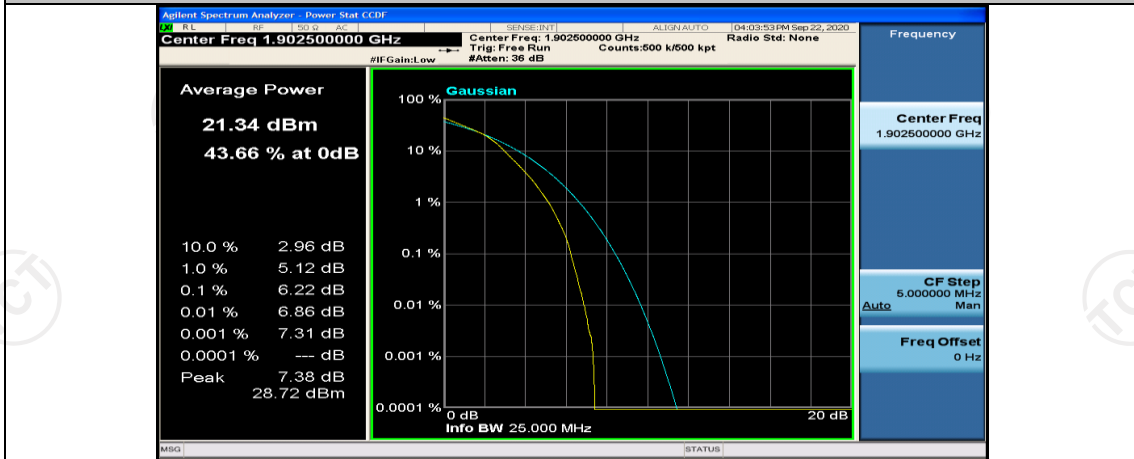

(Channel Bandwidth:15 MHz)_HCH_16QAM_1RB#37

(Channel Bandwidth:15 MHz)_HCH_16QAM_1RB#74

(Channel Bandwidth:15 MHz)_HCH_16QAM_37RB#0

(Channel Bandwidth:15 MHz)_HCH_16QAM_37RB#18

(Channel Bandwidth:15 MHz)_HCH_16QAM_37RB#38

(Channel Bandwidth:15 MHz)_HCH_16QAM_75RB#0

Channel Bandwidth: 20 MHz

(Channel Bandwidth:20 MHz)_LCH_QPSK_50RB#25

(Channel Bandwidth:20 MHz)_LCH_QPSK_50RB#50

(Channel Bandwidth:20 MHz)_LCH_QPSK_100RB#0

(Channel Bandwidth:20 MHz)_MCH_QPSK_1RB#0