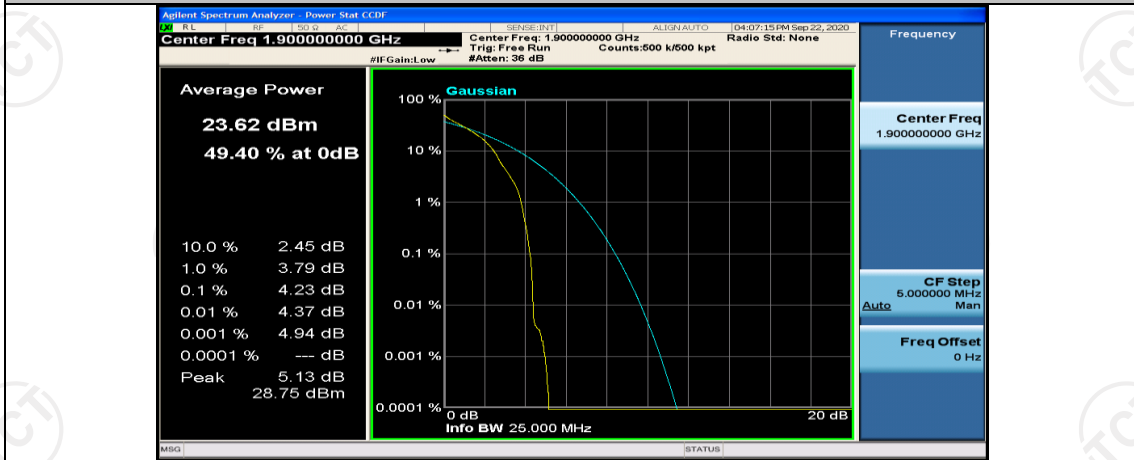

(Channel Bandwidth:20 MHz)_MCH_QPSK_100RB#0

(Channel Bandwidth:20 MHz)_HCH_QPSK_1RB#0

(Channel Bandwidth:20 MHz)_HCH_QPSK_1RB#49

(Channel Bandwidth:20 MHz)_HCH_QPSK_1RB#99

(Channel Bandwidth:20 MHz)_HCH_QPSK_50RB#0