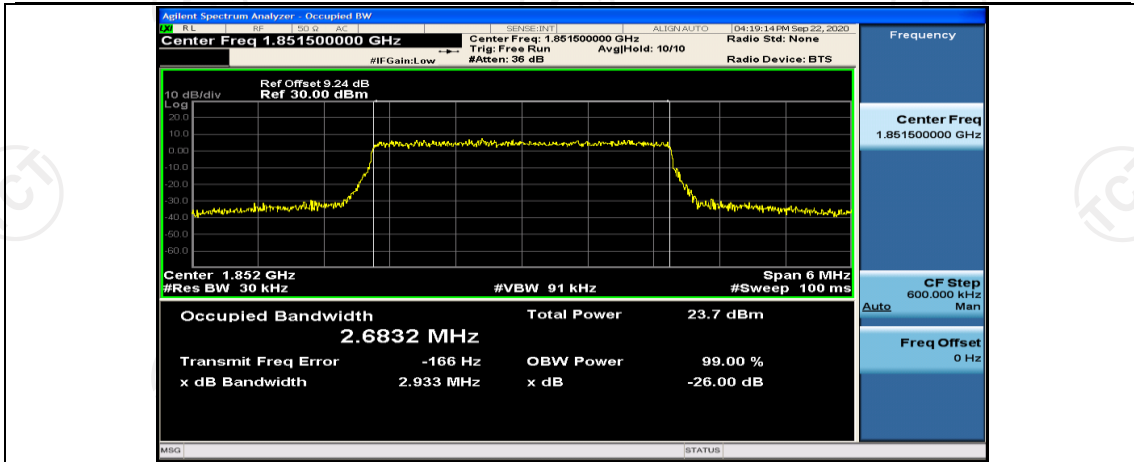

Test Graphs

Channel Bandwidth: 1.4 MHz

(Channel Bandwidth: 1.4 MHz)_LCH_16QAM_6RB#0

(Channel Bandwidth: 1.4 MHz)_MCH_16QAM_6RB#0

(Channel Bandwidth: 1.4 MHz)_HCH_16QAM_6RB#0

Channel Bandwidth: 3 MHz

Channel Bandwidth: 5 MHz