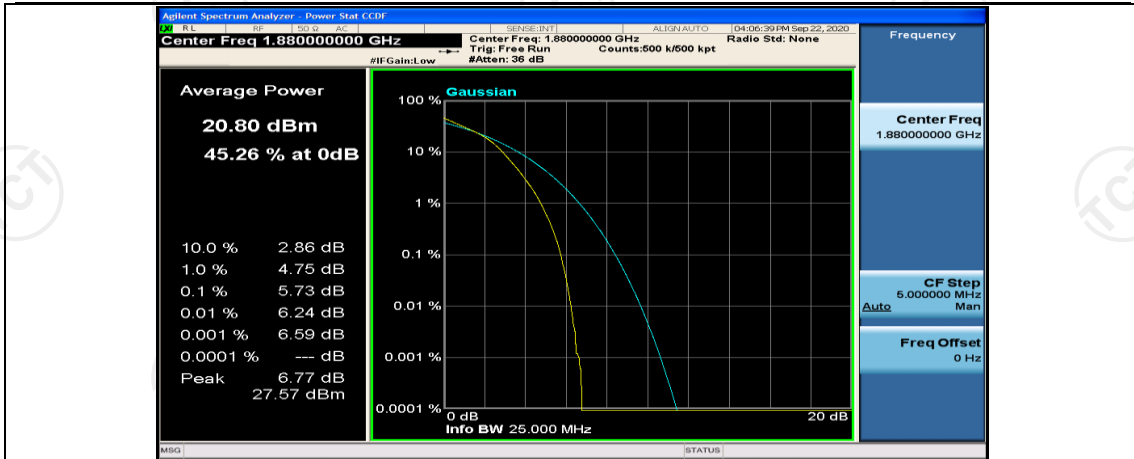

(Channel Bandwidth:20 MHz)_LCH_16QAM_50RB#50

(Channel Bandwidth:20 MHz)_LCH_16QAM_100RB#0

(Channel Bandwidth:20 MHz)_MCH_16QAM_1RB#0

(Channel Bandwidth:20 MHz)_MCH_16QAM_1RB#49

(Channel Bandwidth:20 MHz)_MCH_16QAM_1RB#99