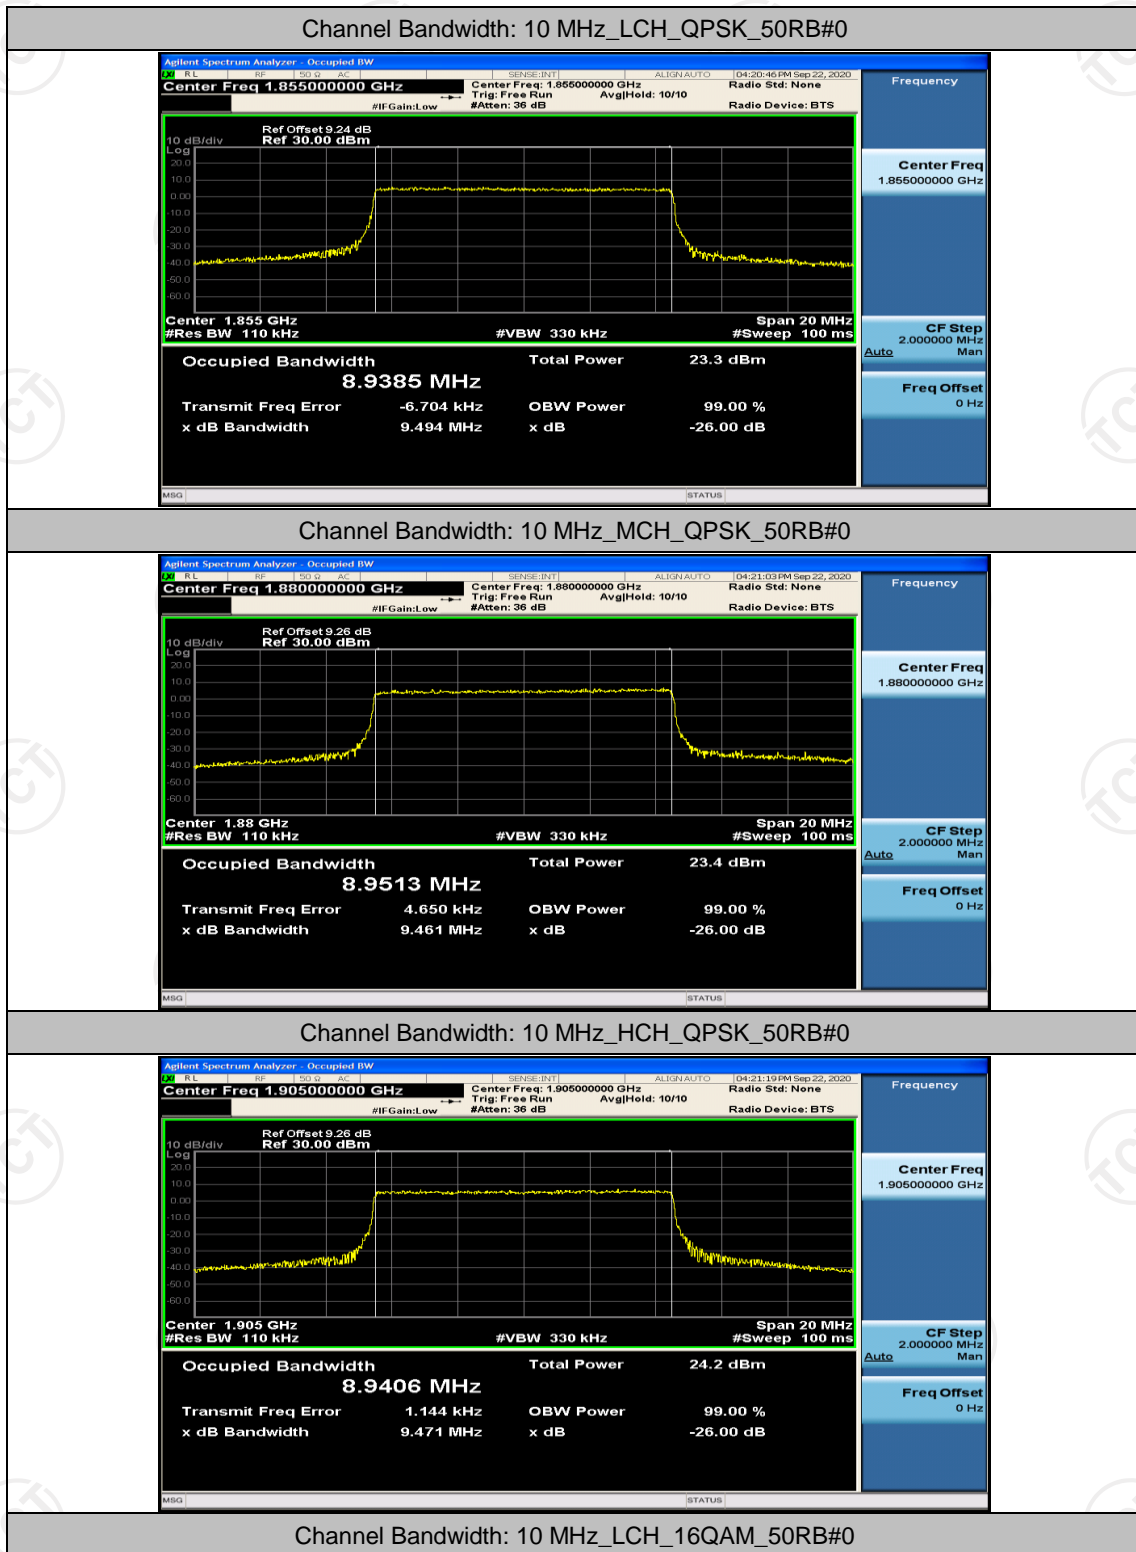

Channel Bandwidth: 10 MHz