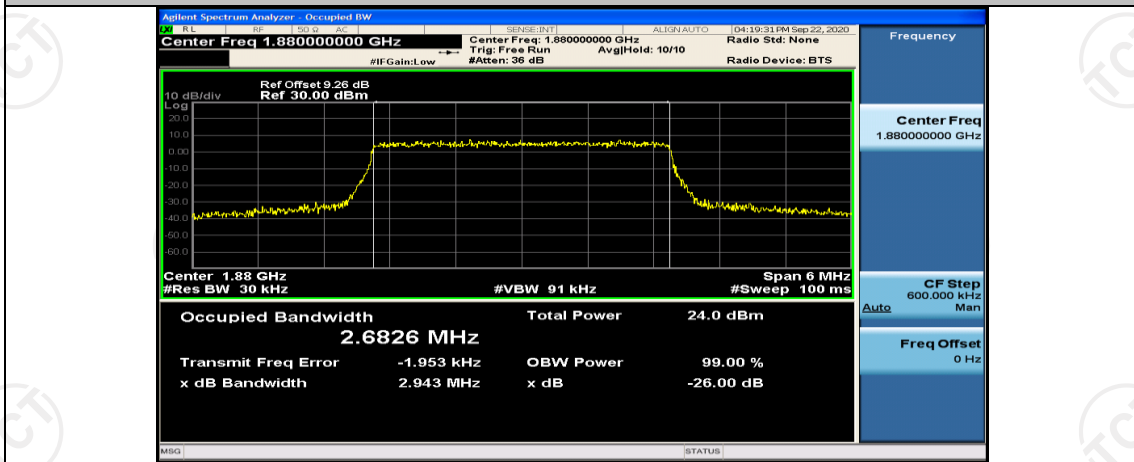

Test Graphs

Channel Bandwidth: 1.4 MHz

(Channel Bandwidth: 1.4 MHz)_LCH_16QAM_6RB#0

(Channel Bandwidth: 1.4 MHz)_MCH_16QAM_6RB#0

(Channel Bandwidth: 1.4 MHz)_HCH_16QAM_6RB#0

Channel Bandwidth: 3 MHz

Channel Bandwidth: 5 MHz