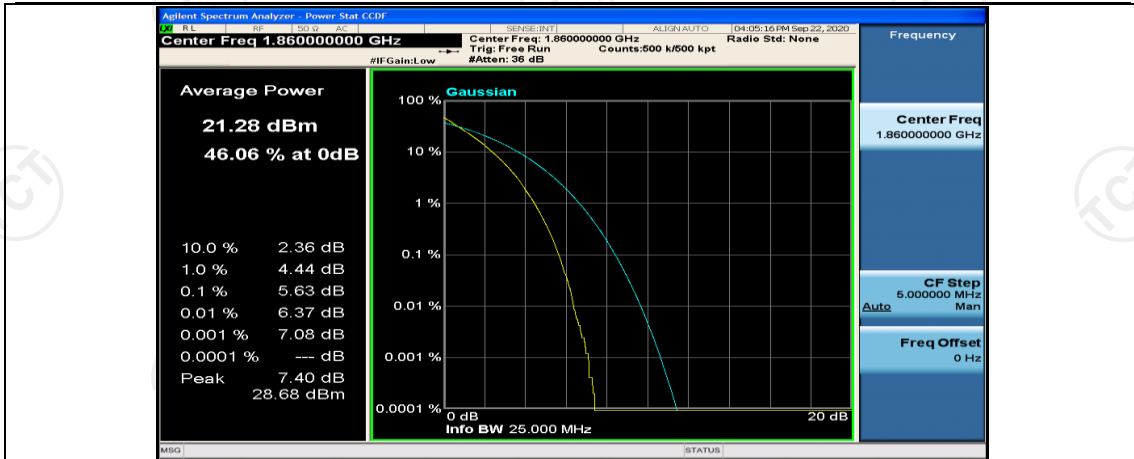

(Channel Bandwidth:15 MHz)_HCH_16QAM_75RB#0

Channel Bandwidth: 20 MHz

(Channel Bandwidth:20 MHz)_LCH_QPSK_50RB#25

(Channel Bandwidth:20 MHz)_LCH_QPSK_50RB#50

(Channel Bandwidth:20 MHz)_LCH_QPSK_100RB#0

(Channel Bandwidth:20 MHz)_MCH_QPSK_1RB#0