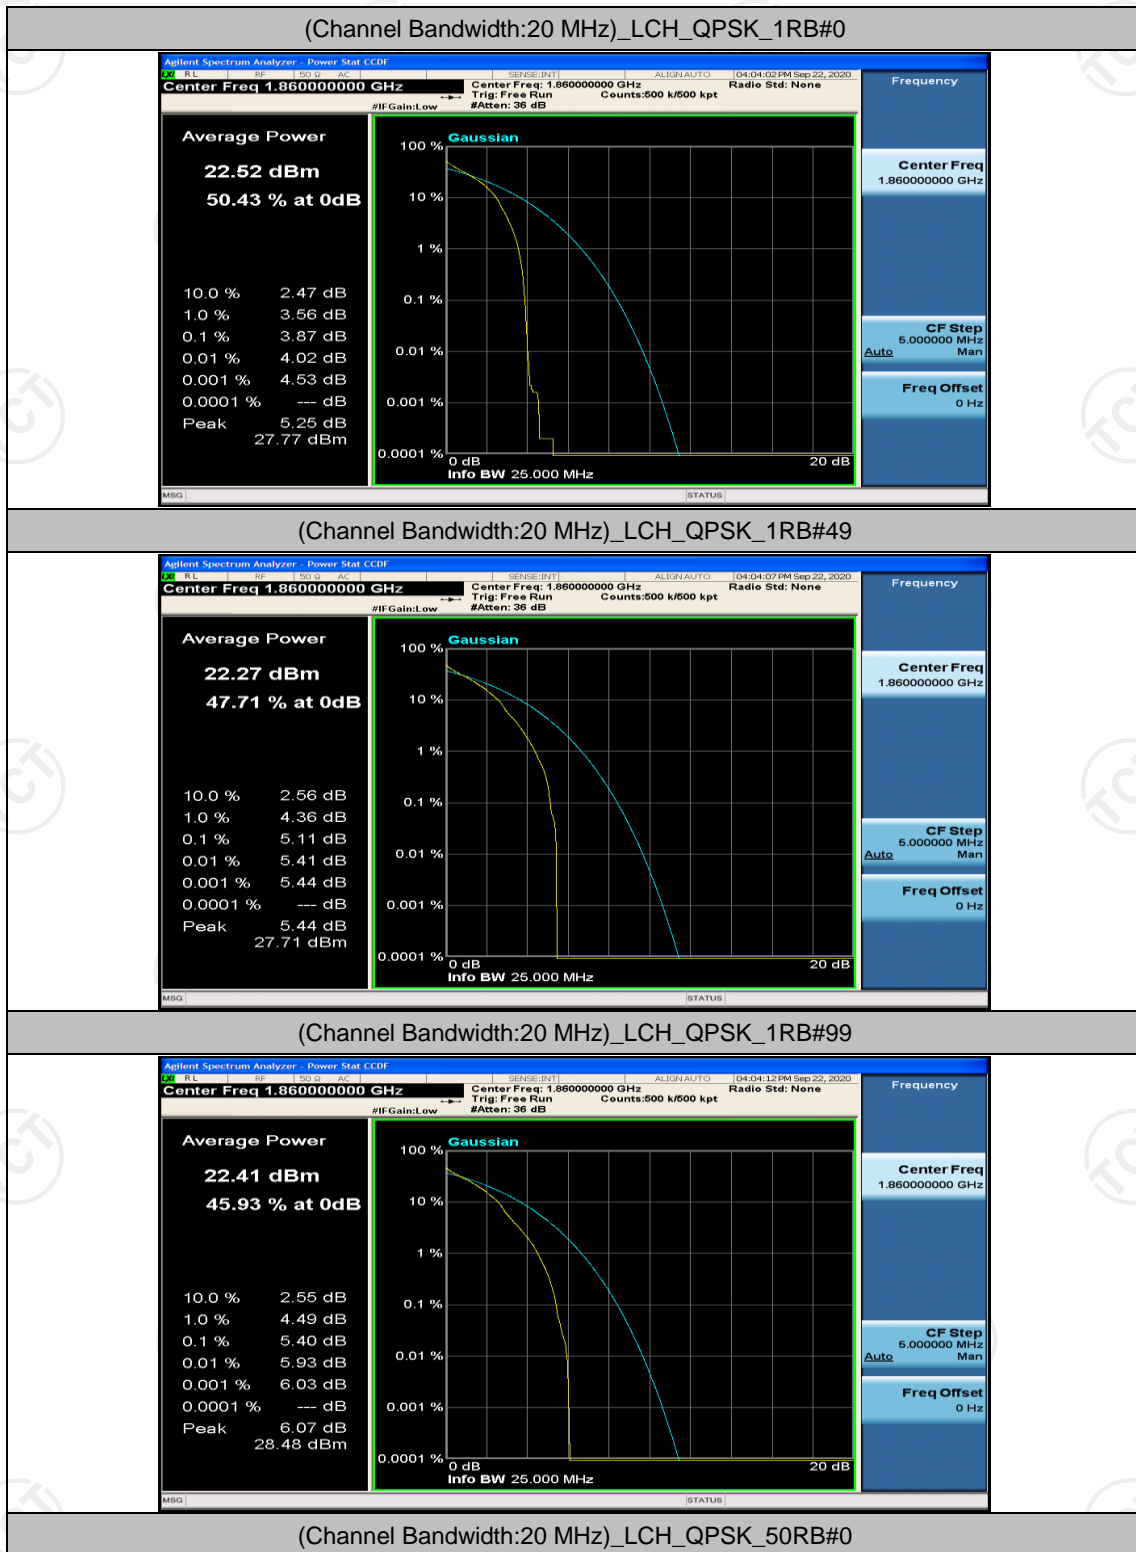

(Channel Bandwidth:15 MHz)_HCH_16QAM_1RB#37

(Channel Bandwidth:15 MHz)_HCH_16QAM_1RB#74

(Channel Bandwidth:15 MHz)_HCH_16QAM_37RB#0

(Channel Bandwidth:15 MHz)_HCH_16QAM_37RB#18

(Channel Bandwidth:15 MHz)_HCH_16QAM_37RB#38

(Channel Bandwidth:15 MHz)_HCH_16QAM_75RB#0

Channel Bandwidth: 20 MHz

(Channel Bandwidth:20 MHz)_LCH_QPSK_50RB#25

(Channel Bandwidth:20 MHz)_LCH_QPSK_50RB#50

(Channel Bandwidth:20 MHz)_LCH_QPSK_100RB#0

(Channel Bandwidth:20 MHz)_MCH_QPSK_1RB#0