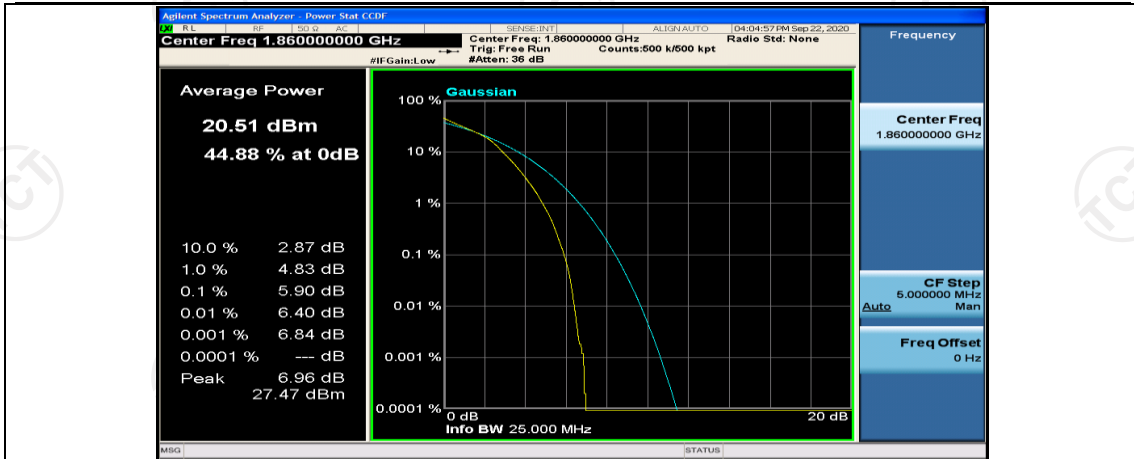

(Channel Bandwidth:20 MHz)_HCH_QPSK_50RB#25

(Channel Bandwidth:20 MHz)_LCH_16QAM_1RB#49

(Channel Bandwidth:20 MHz)_LCH_16QAM_1RB#99

(Channel Bandwidth:20 MHz)_LCH_16QAM_50RB#0

(Channel Bandwidth:20 MHz)_LCH_16QAM_50RB#25