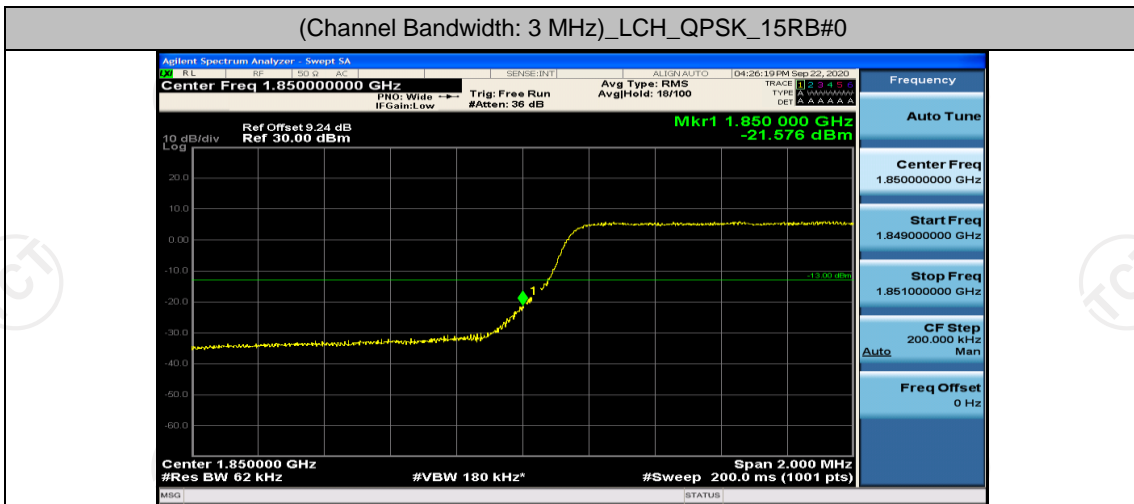

(Channel Bandwidth: 3 MHz)_LCH_QPSK_15RB#0

(Channel Bandwidth: 3 MHz)_HCH_QPSK_15RB#0