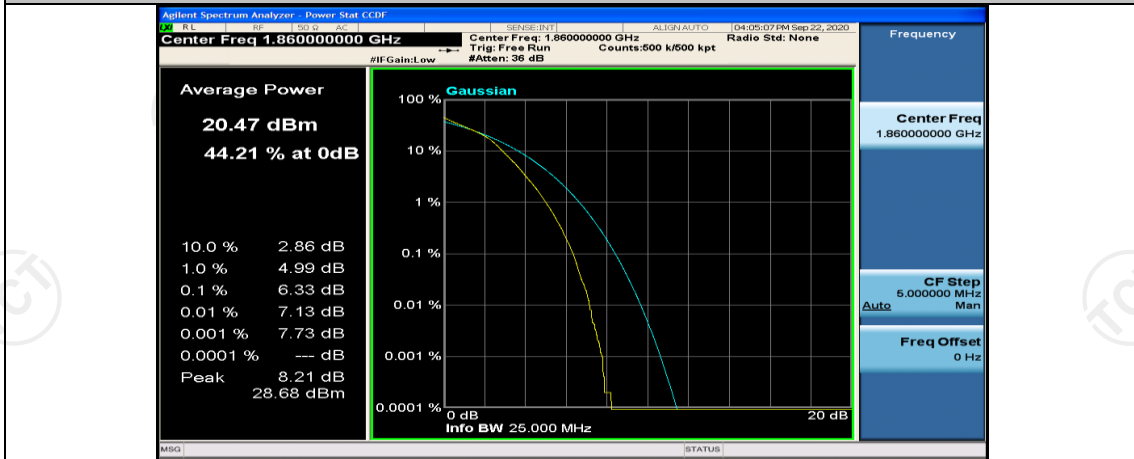

(Channel Bandwidth:20 MHz)_LCH_16QAM_50RB#50