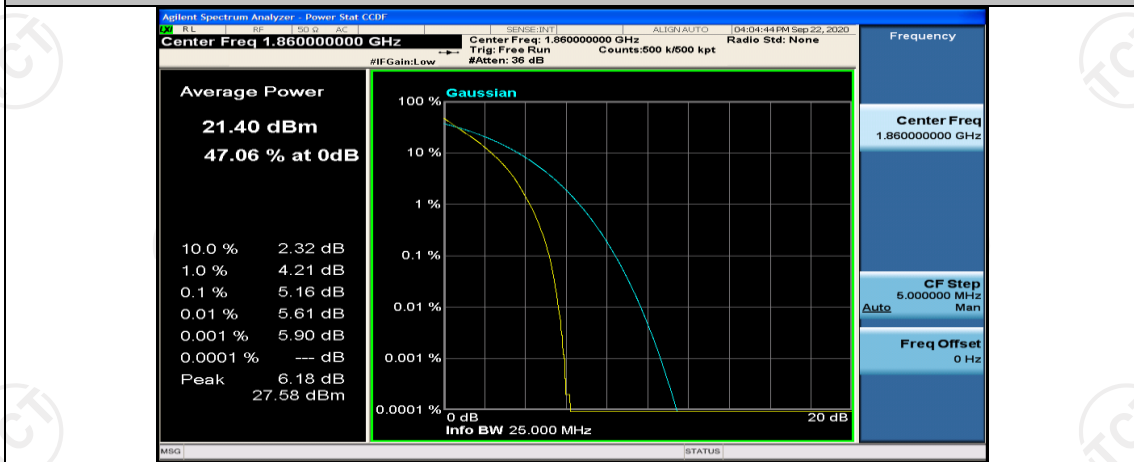

(Channel Bandwidth:15 MHz)_HCH_16QAM_75RB#0

Channel Bandwidth: 20 MHz

(Channel Bandwidth:20 MHz)_LCH_QPSK_50RB#25

(Channel Bandwidth:20 MHz)_LCH_QPSK_50RB#50

(Channel Bandwidth:20 MHz)_LCH_QPSK_100RB#0

(Channel Bandwidth:20 MHz)_MCH_QPSK_1RB#0