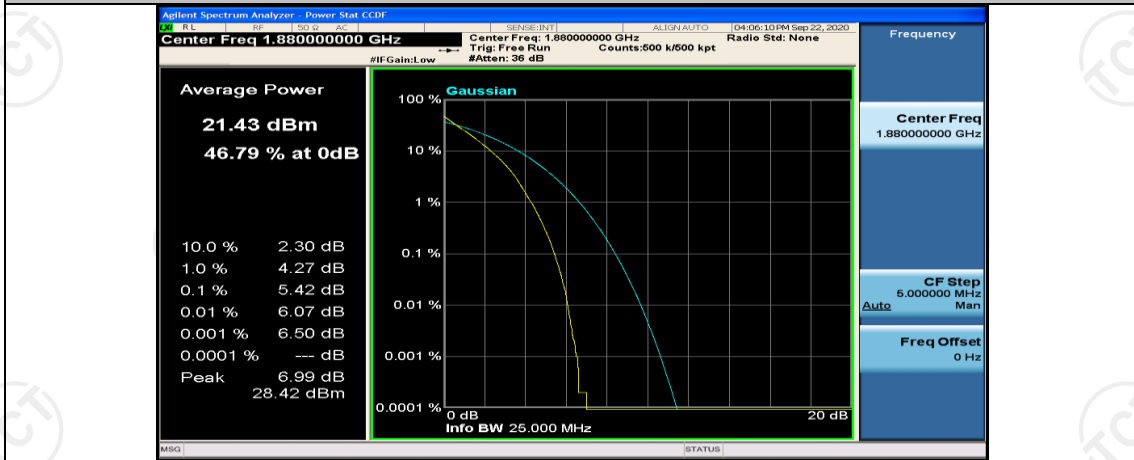

(Channel Bandwidth:20 MHz)_MCH_QPSK_50RB#0