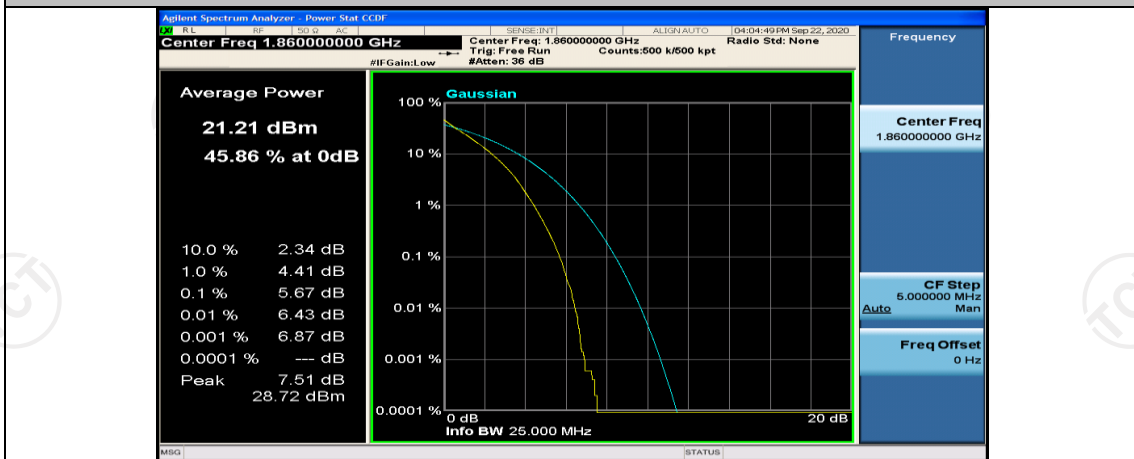

(Channel Bandwidth:15 MHz)_HCH_16QAM_75RB#0

Channel Bandwidth: 20 MHz

(Channel Bandwidth:20 MHz)_LCH_QPSK_50RB#25

(Channel Bandwidth:20 MHz)_LCH_QPSK_50RB#50

(Channel Bandwidth:20 MHz)_LCH_QPSK_100RB#0

(Channel Bandwidth:20 MHz)_MCH_QPSK_1RB#0