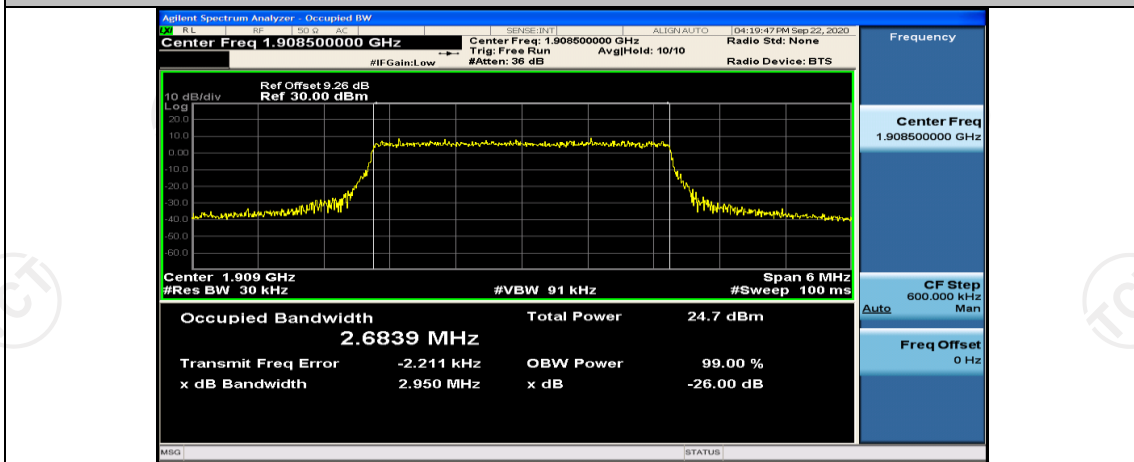

Test Graphs

Channel Bandwidth: 1.4 MHz

(Channel Bandwidth: 1.4 MHz)_LCH_16QAM_6RB#0

(Channel Bandwidth: 1.4 MHz)_MCH_16QAM_6RB#0

(Channel Bandwidth: 1.4 MHz)_HCH_16QAM_6RB#0

Channel Bandwidth: 3 MHz

Channel Bandwidth: 5 MHz