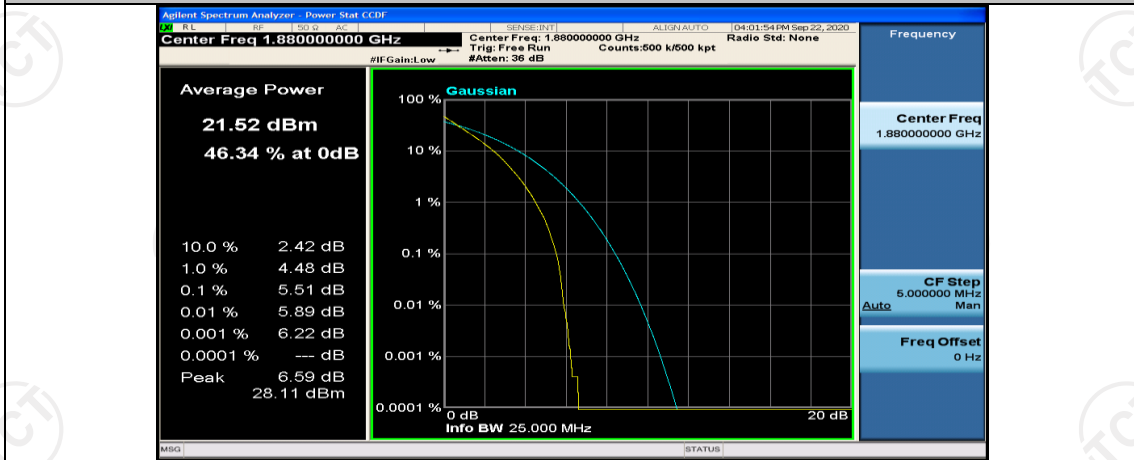

(Channel Bandwidth:15 MHz)_MCH_16QAM_37RB#0

(Channel Bandwidth:15 MHz)_MCH_16QAM_37RB#18

(Channel Bandwidth:15 MHz)_MCH_16QAM_37RB#38

(Channel Bandwidth:15 MHz)_MCH_16QAM_75RB#0

(Channel Bandwidth:15 MHz)_HCH_16QAM_1RB#0