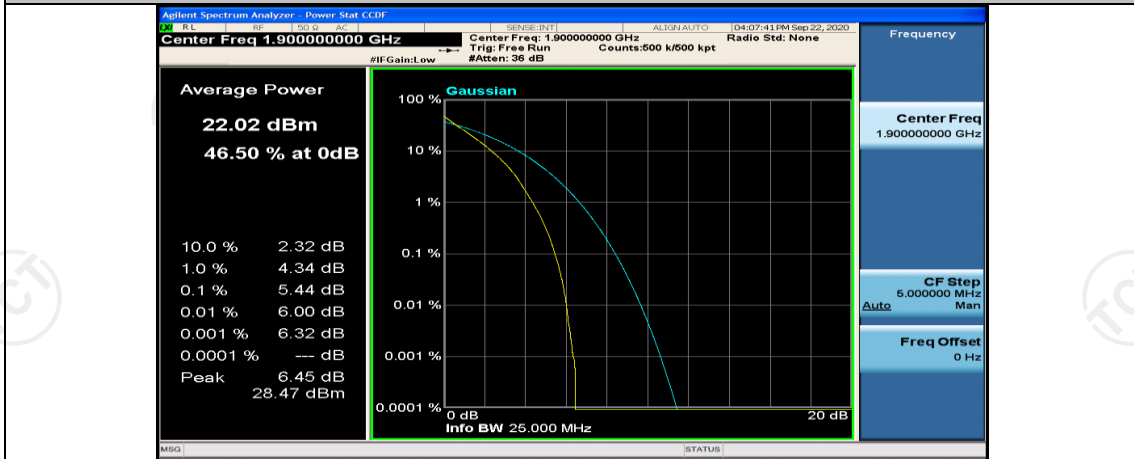

(Channel Bandwidth:20 MHz)_MCH_QPSK_100RB#0

(Channel Bandwidth:20 MHz)_HCH_QPSK_1RB#0

(Channel Bandwidth:20 MHz)_HCH_QPSK_1RB#49

(Channel Bandwidth:20 MHz)_HCH_QPSK_1RB#99

(Channel Bandwidth:20 MHz)_HCH_QPSK_50RB#0