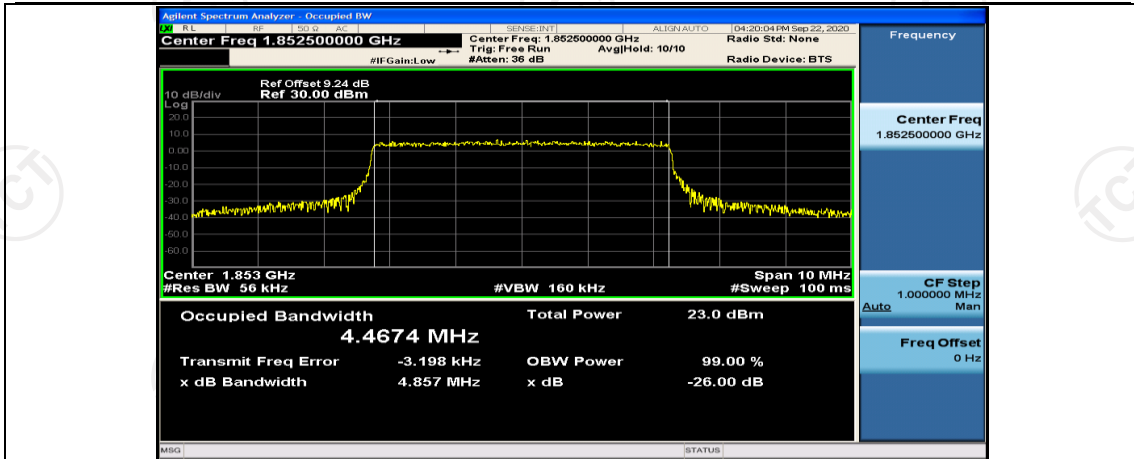

Test Graphs

Channel Bandwidth: 1.4 MHz

(Channel Bandwidth: 1.4 MHz)_LCH_16QAM_6RB#0

(Channel Bandwidth: 1.4 MHz)_MCH_16QAM_6RB#0

(Channel Bandwidth: 1.4 MHz)_HCH_16QAM_6RB#0

Channel Bandwidth: 3 MHz

Channel Bandwidth: 5 MHz