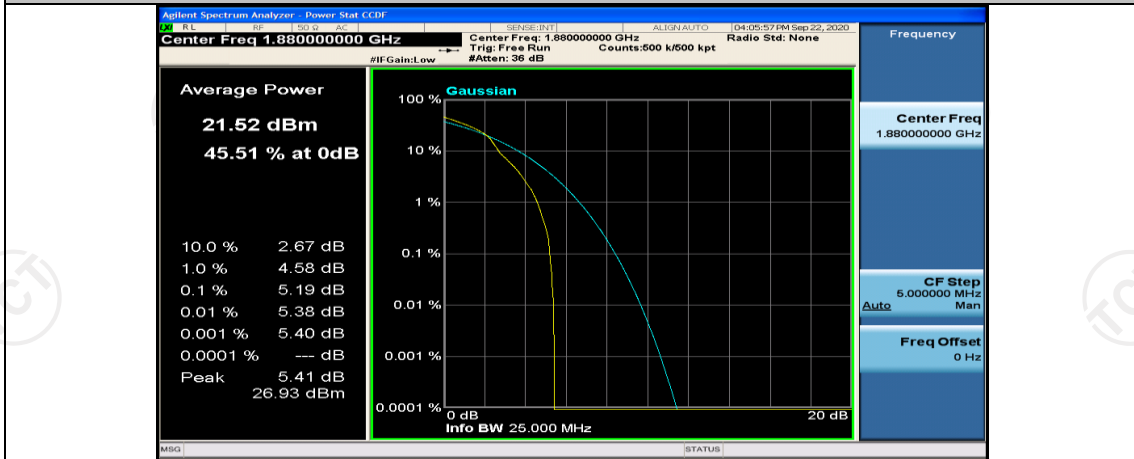

(Channel Bandwidth:20 MHz)_LCH_16QAM_50RB#50

(Channel Bandwidth:20 MHz)_LCH_16QAM_100RB#0

(Channel Bandwidth:20 MHz)_MCH_16QAM_1RB#0

(Channel Bandwidth:20 MHz)_MCH_16QAM_1RB#49

(Channel Bandwidth:20 MHz)_MCH_16QAM_1RB#99