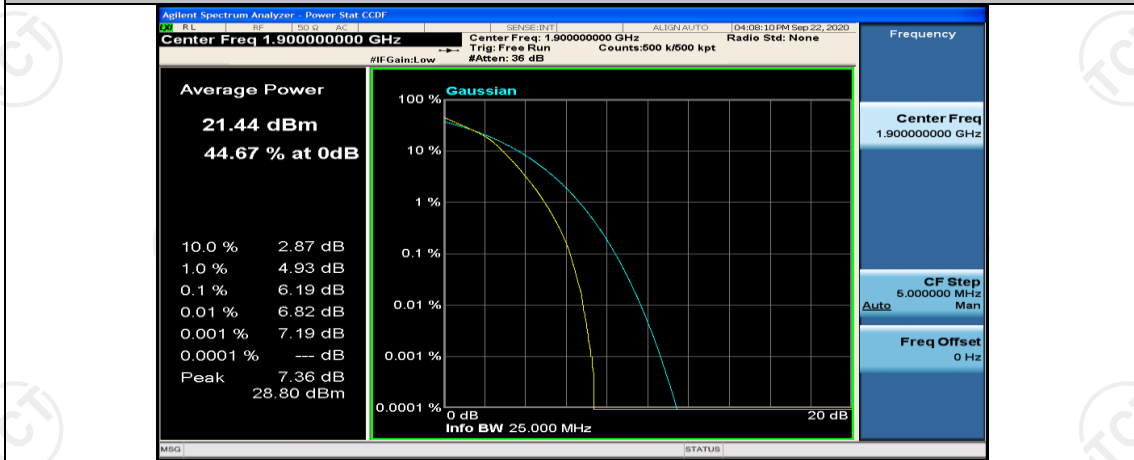

(Channel Bandwidth:20 MHz)_HCH_16QAM_50RB#50