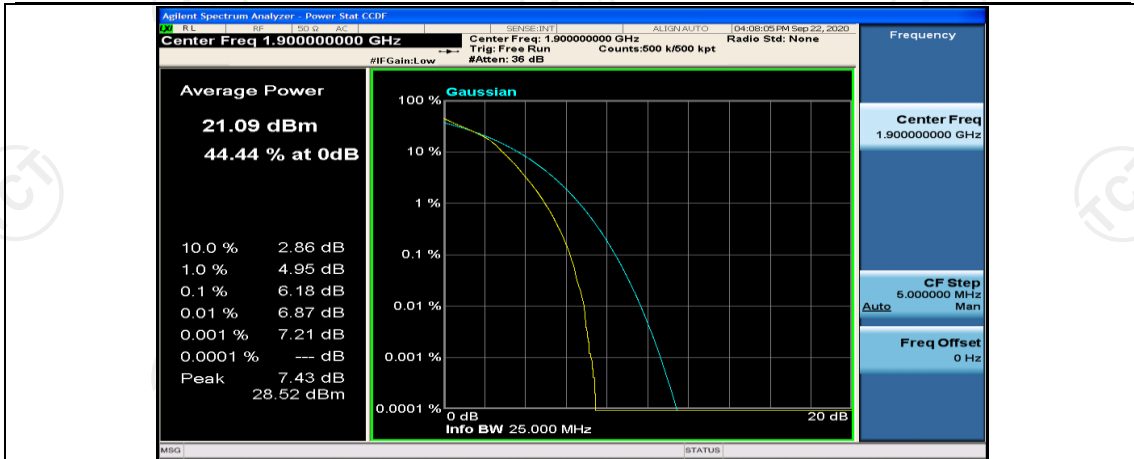

(Channel Bandwidth:20 MHz)_HCH_16QAM_50RB#25