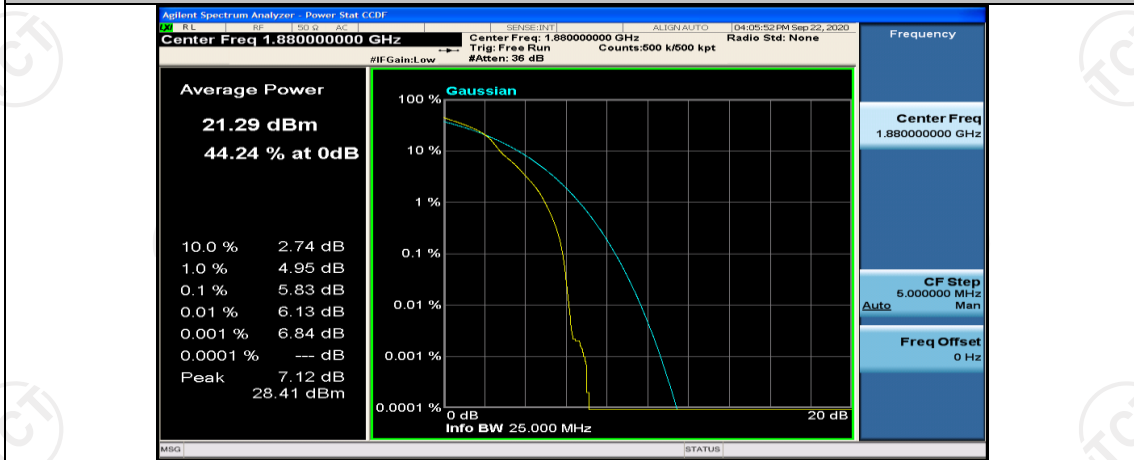

(Channel Bandwidth:20 MHz)_MCH_16QAM_1RB#0