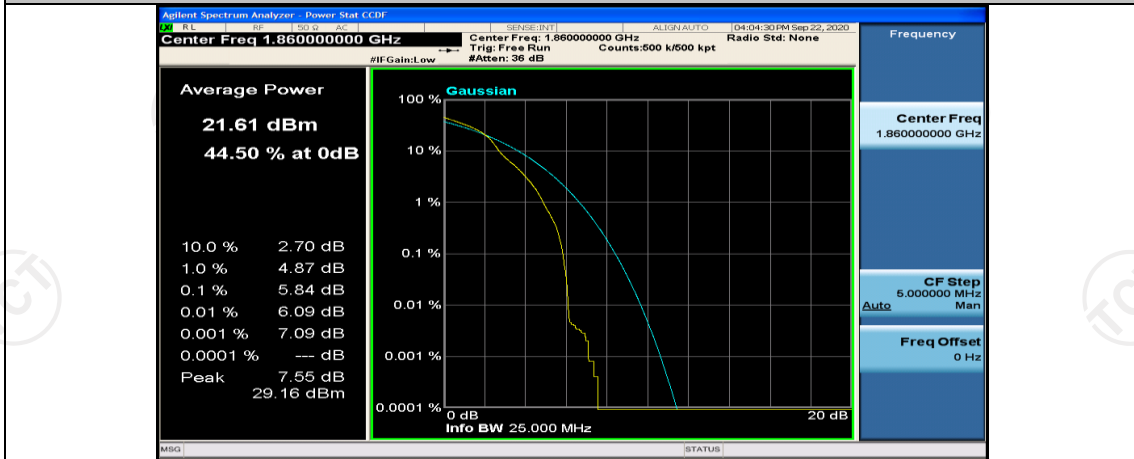

(Channel Bandwidth:20 MHz)_HCH_QPSK_50RB#25

(Channel Bandwidth:20 MHz)_LCH_16QAM_1RB#49

(Channel Bandwidth:20 MHz)_LCH_16QAM_1RB#99

(Channel Bandwidth:20 MHz)_LCH_16QAM_50RB#0

(Channel Bandwidth:20 MHz)_LCH_16QAM_50RB#25