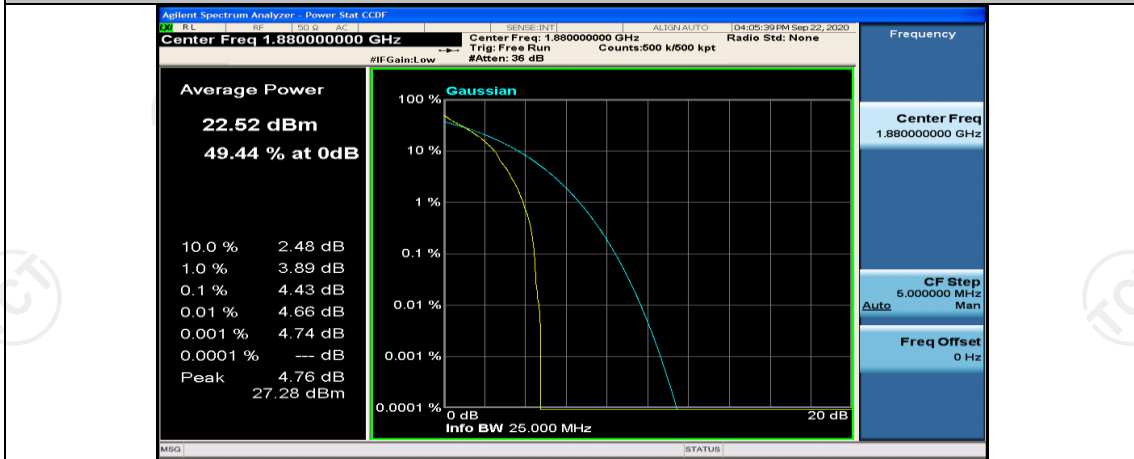

(Channel Bandwidth:20 MHz)_MCH_QPSK_1RB#49