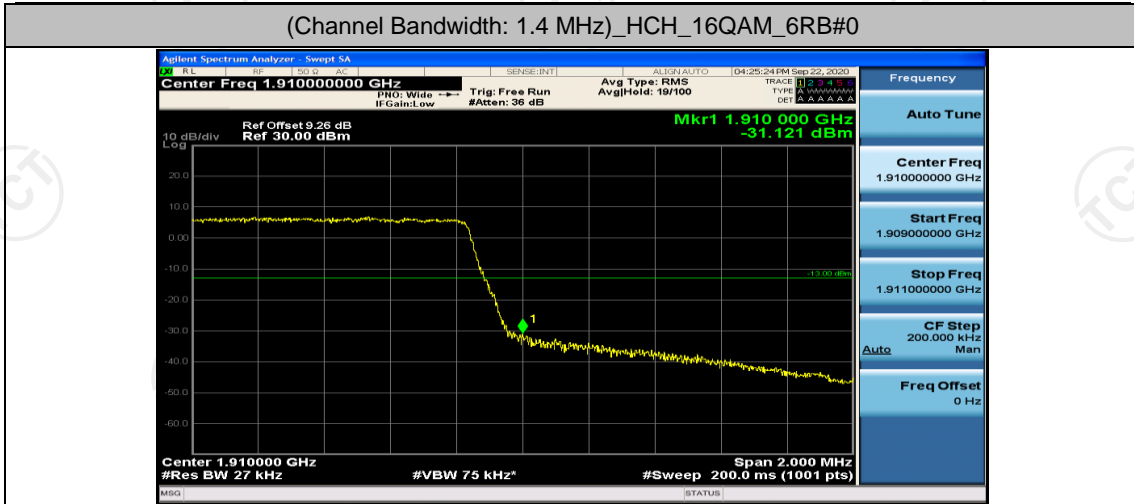

Channel Bandwidth: 20 MHz

(Channel Bandwidth:20 MHz)_MCH_16QAM_100RB#0

(Channel Bandwidth:20 MHz)_HCH_16QAM_100RB#0

Appendix D: Band Edge

Test Graphs

Channel Bandwidth: 1.4 MHz

(Channel Bandwidth: 1.4 MHz)_HCH_16QAM_6RB#0