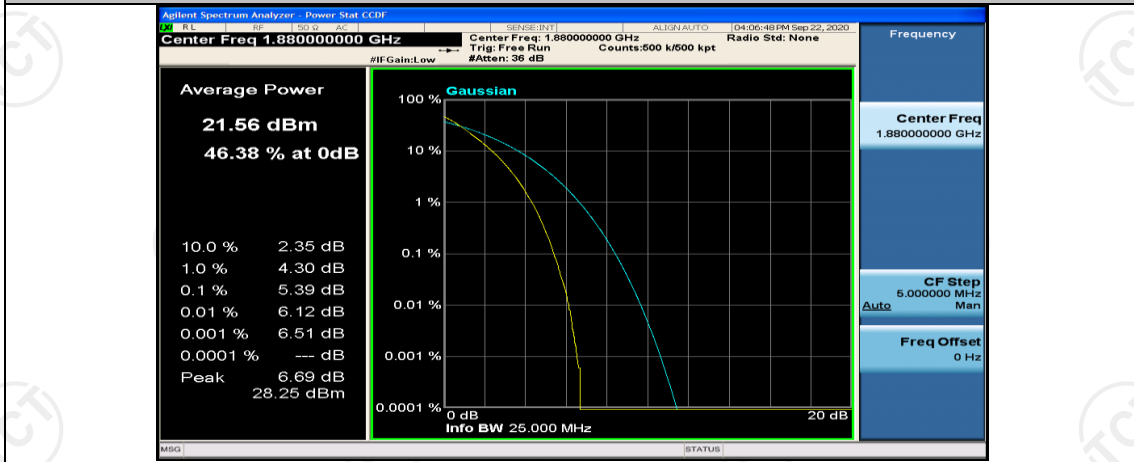

(Channel Bandwidth:20 MHz)_MCH_QPSK_100RB#0