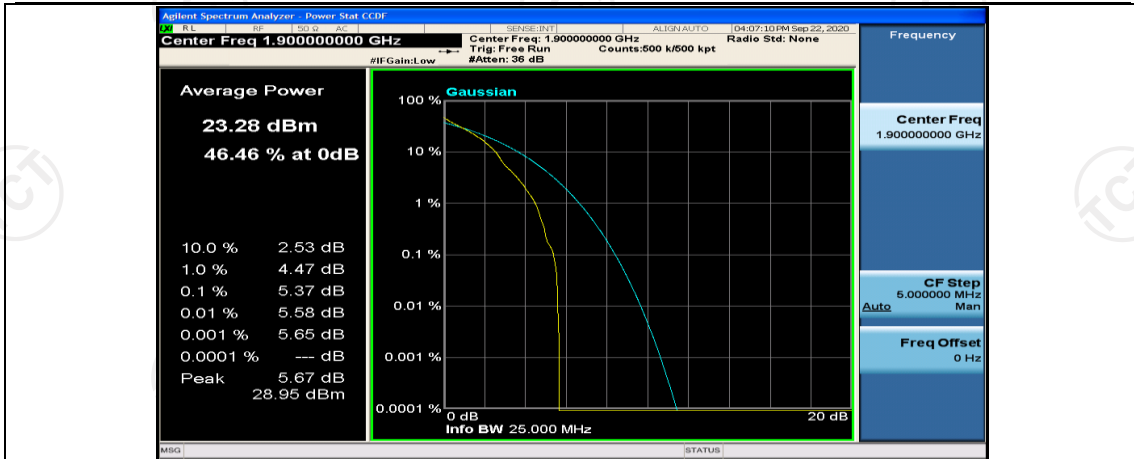

(Channel Bandwidth:20 MHz)_HCH_QPSK_1RB#49