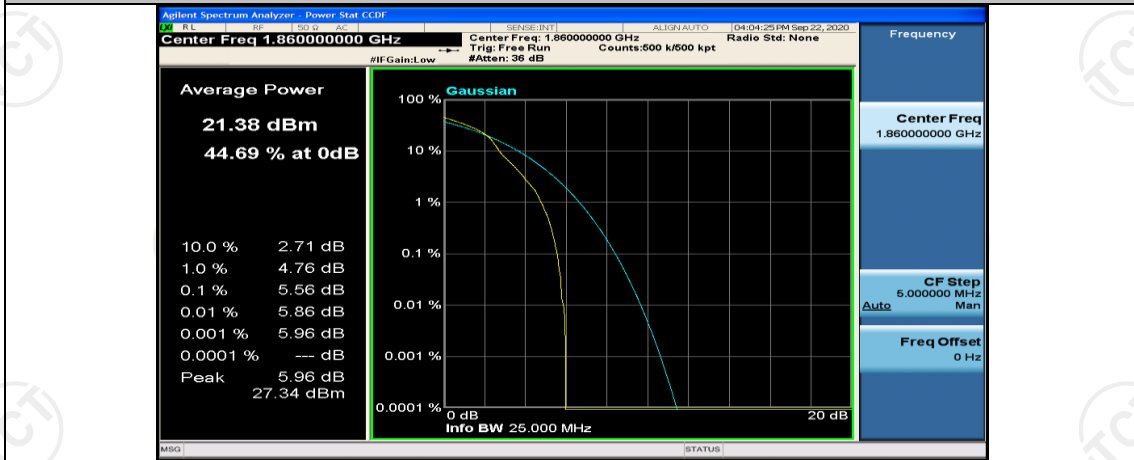

(Channel Bandwidth:20 MHz)_LCH_16QAM_1RB#49