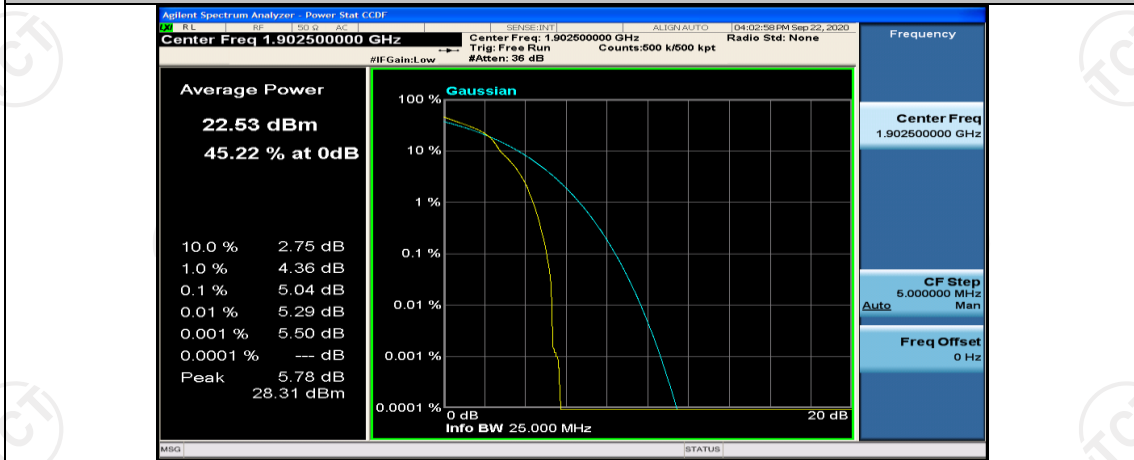

(Channel Bandwidth:15 MHz)_HCH_16QAM_1RB#74