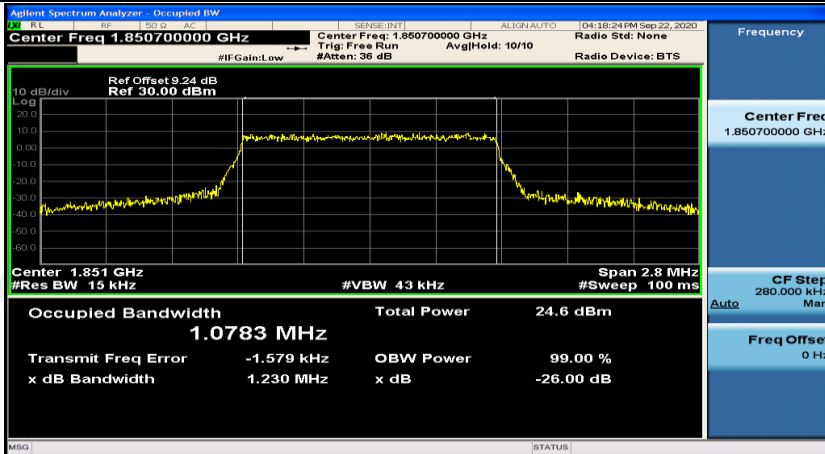

(Channel Bandwidth: 1.4 MHz)_LCH_16QAM_6RB#0