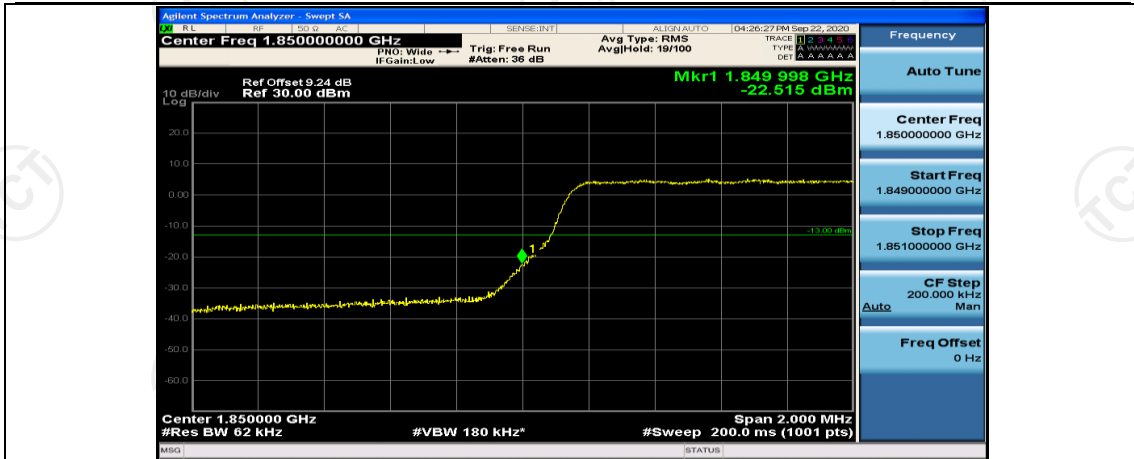

Channel Bandwidth: 3 MHz

(Channel Bandwidth: 3 MHz)_LCH_QPSK_15RB#0

(Channel Bandwidth: 3 MHz)_HCH_QPSK_15RB#0

(Channel Bandwidth: 3 MHz)_LCH_16QAM_15RB#0

Channel Bandwidth: 5 MHz