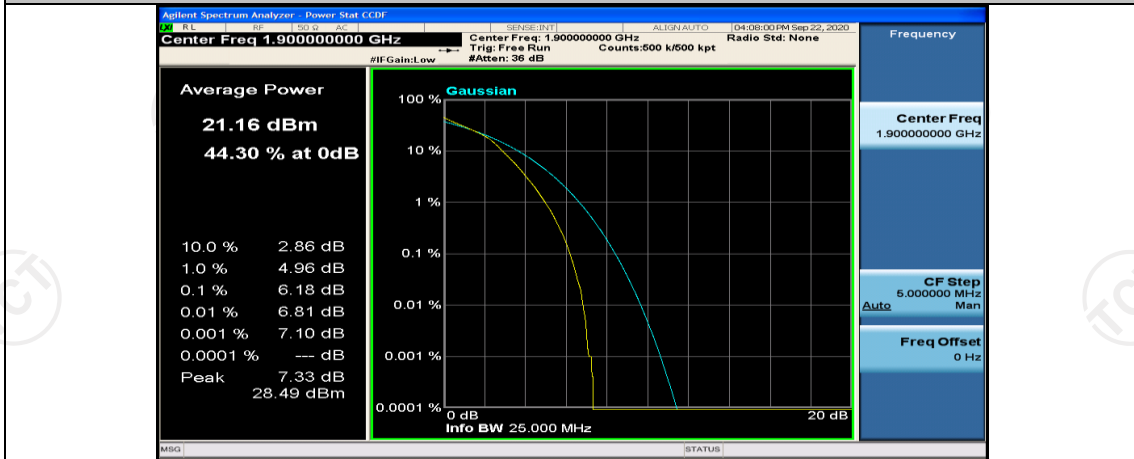

(Channel Bandwidth:20 MHz)_MCH_16QAM_100RB#0

(Channel Bandwidth:20 MHz)_HCH_16QAM_1RB#0

(Channel Bandwidth:20 MHz)_HCH_16QAM_1RB#49

(Channel Bandwidth:20 MHz)_HCH_16QAM_1RB#99

(Channel Bandwidth:20 MHz)_HCH_16QAM_50RB#0