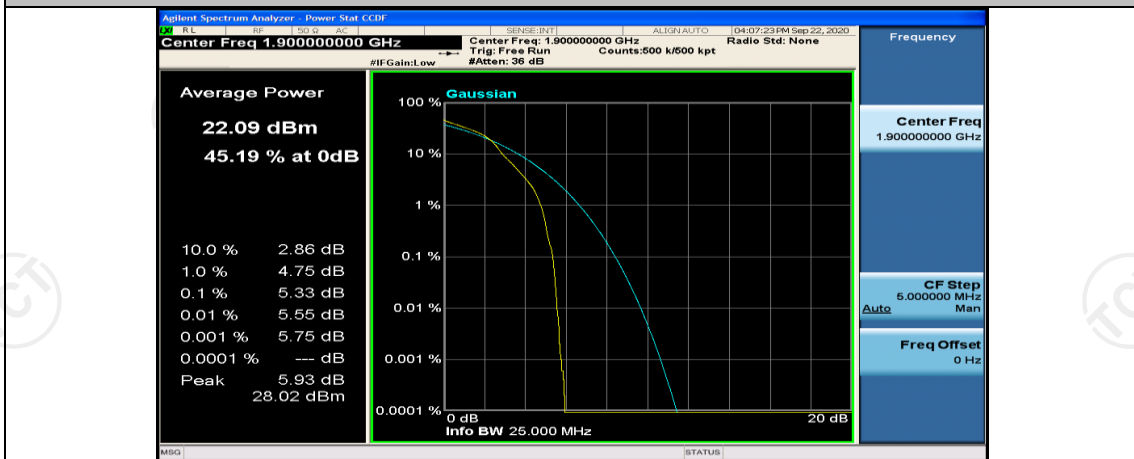

(Channel Bandwidth:20 MHz)_HCH_16QAM_1RB#0