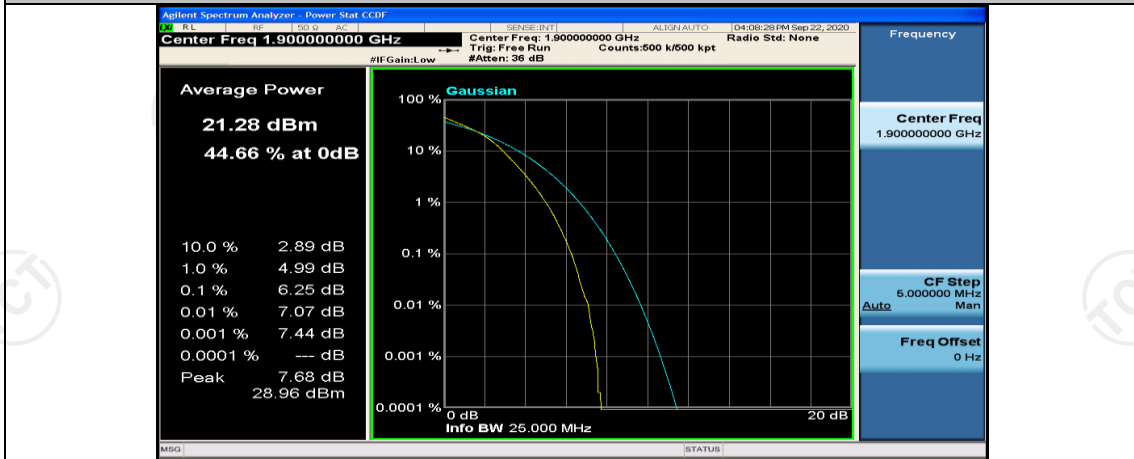

(Channel Bandwidth:20 MHz)_HCH_16QAM_100RB#0