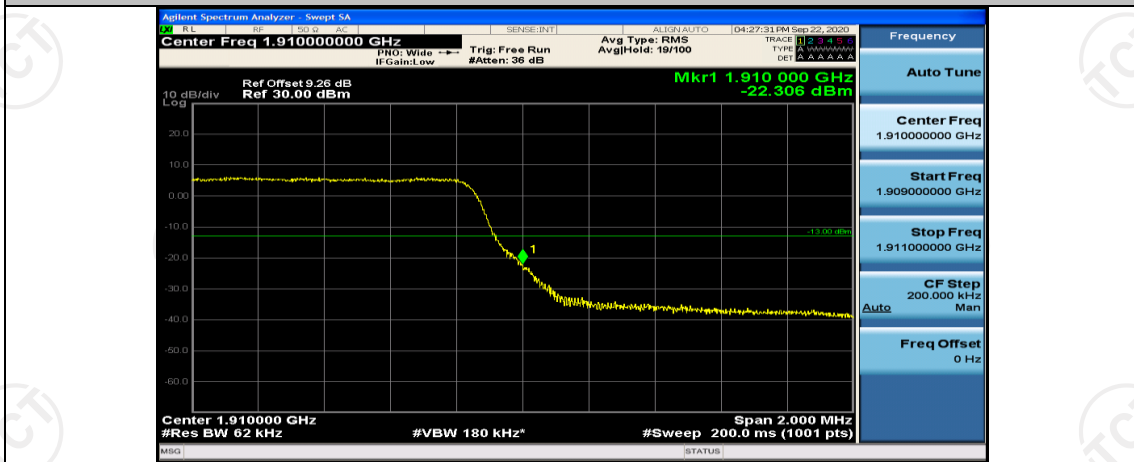

Channel Bandwidth: 3 MHz

(Channel Bandwidth: 3 MHz)_LCH_QPSK_15RB#0

(Channel Bandwidth: 3 MHz)_HCH_QPSK_15RB#0

(Channel Bandwidth: 3 MHz)_LCH_16QAM_15RB#0

Channel Bandwidth: 5 MHz