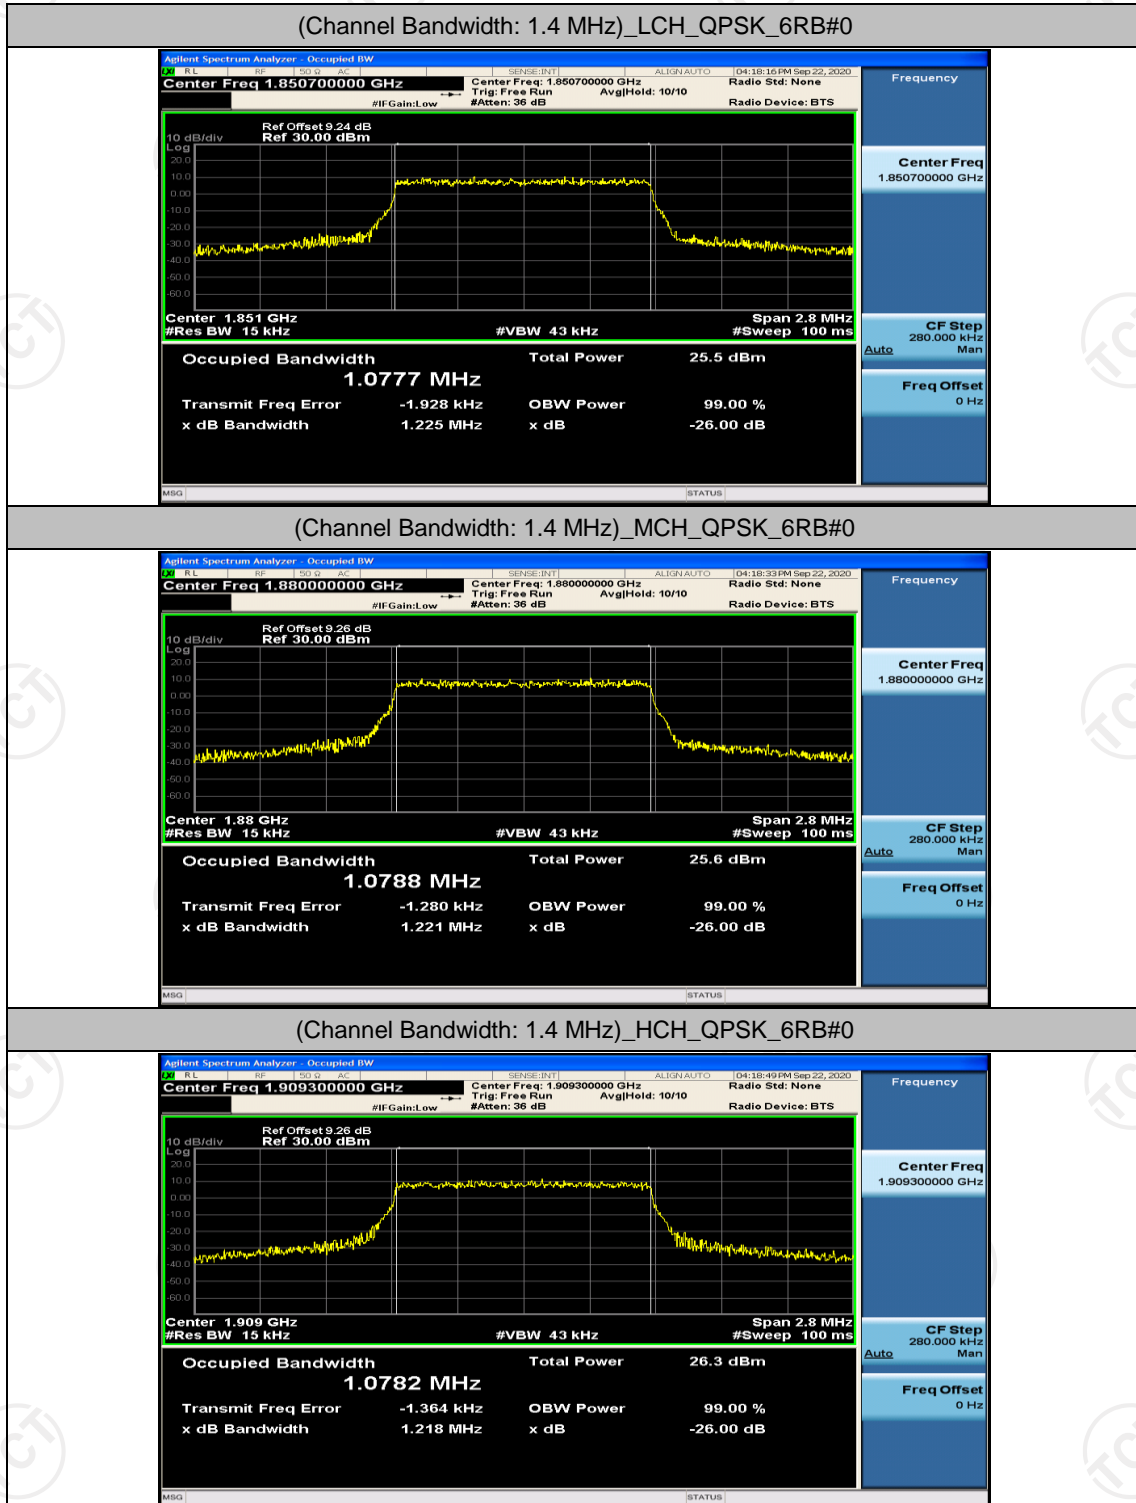

Test Graphs

Channel Bandwidth: 1.4 MHz