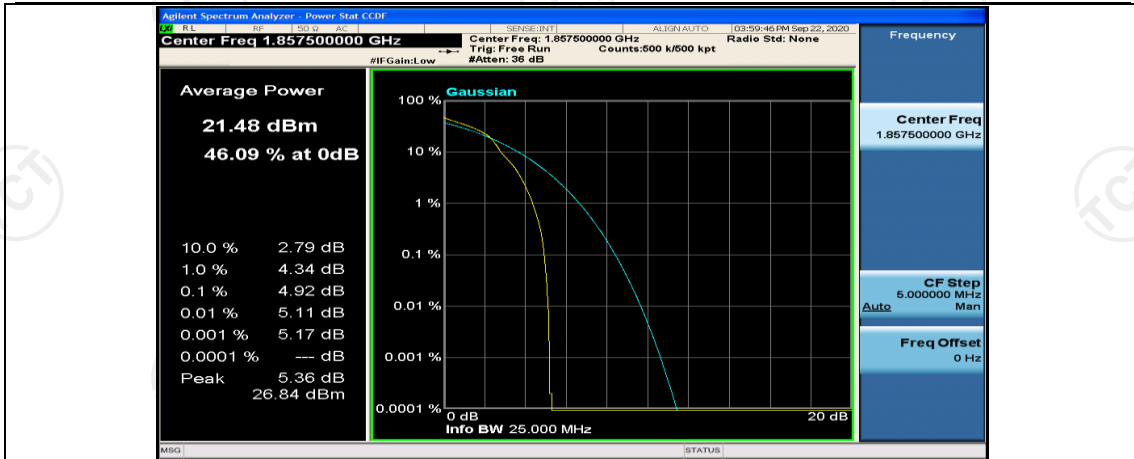

(Channel Bandwidth:15 MHz)_HCH_QPSK_37RB#0

(Channel Bandwidth:15 MHz)_HCH_QPSK_37RB#18

(Channel Bandwidth:15 MHz)_HCH_QPSK_37RB#38

(Channel Bandwidth:15 MHz)_HCH_QPSK_75RB#0

(Channel Bandwidth:15 MHz)_LCH_16QAM_1RB#0