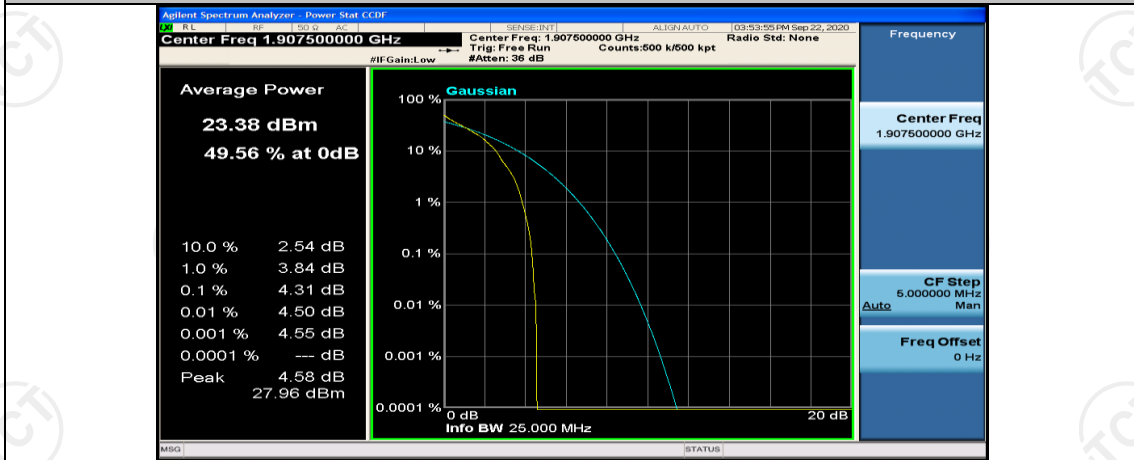

(Channel Bandwidth: 5 MHz)_MCH_QPSK_12RB#0

(Channel Bandwidth: 5 MHz)_MCH_QPSK_12RB#6

(Channel Bandwidth: 5 MHz)_MCH_QPSK_12RB#13

(Channel Bandwidth: 5 MHz)_HCH_QPSK_1RB#24

(Channel Bandwidth: 5 MHz)_HCH_QPSK_12RB#0

(Channel Bandwidth: 5 MHz)_HCH_QPSK_12RB#6

(Channel Bandwidth: 5 MHz)_HCH_QPSK_12RB#13

(Channel Bandwidth: 5 MHz)_HCH_QPSK_25RB#0

(Channel Bandwidth: 5 MHz)_LCH_16QAM_1RB#0

(Channel Bandwidth: 5 MHz)_LCH_16QAM_1RB#12