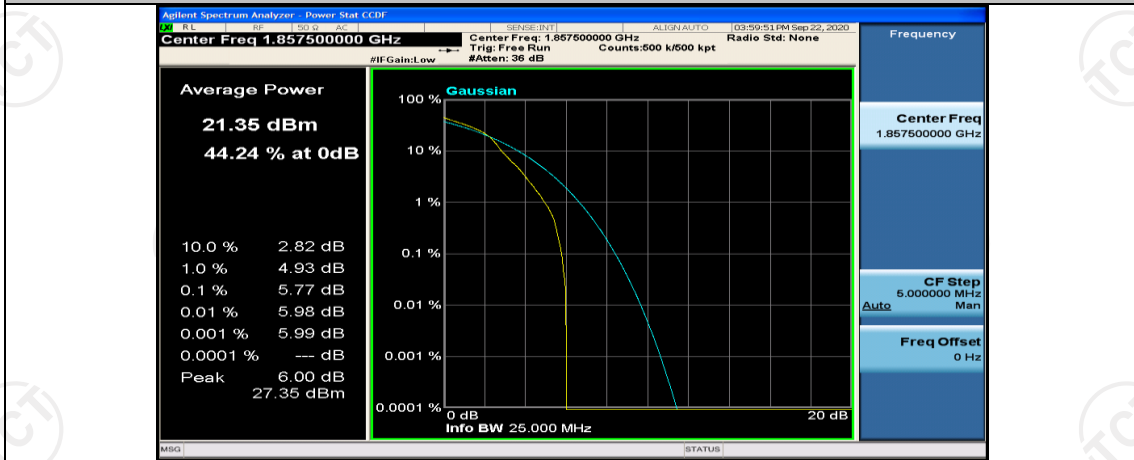

(Channel Bandwidth:15 MHz)_LCH_16QAM_1RB#37