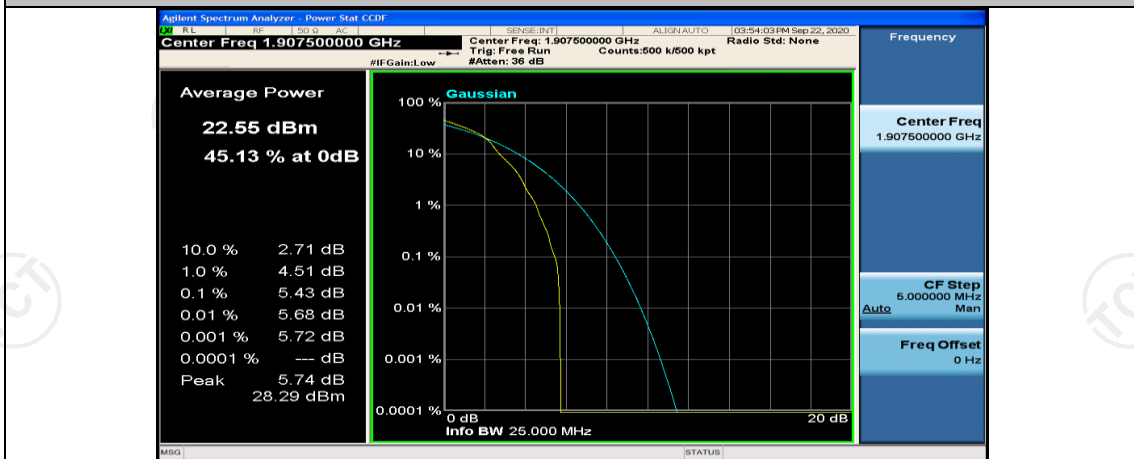

(Channel Bandwidth: 5 MHz)_HCH_16QAM_1RB#0