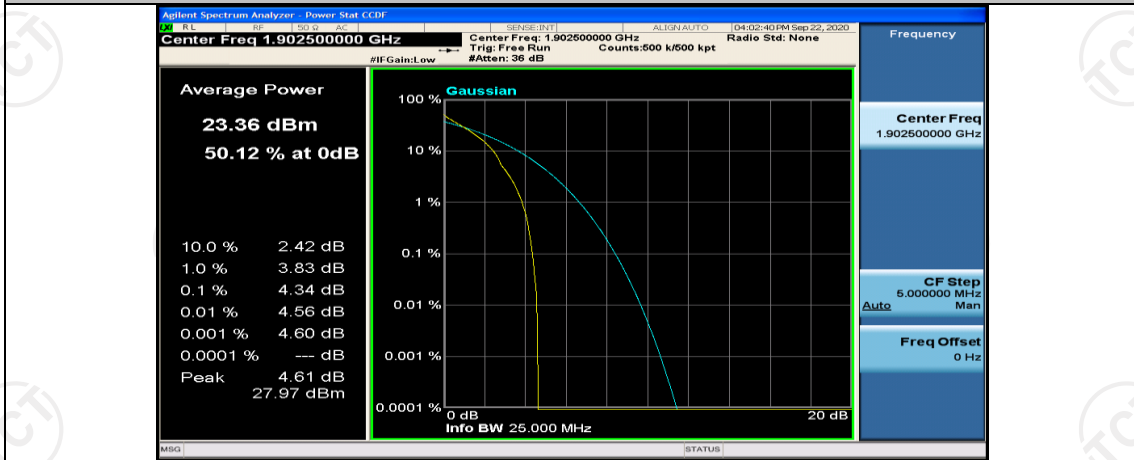

(Channel Bandwidth:15 MHz)_MCH_QPSK_1RB#74

(Channel Bandwidth:15 MHz)_MCH_QPSK_75RB#0

(Channel Bandwidth:15 MHz)_HCH_QPSK_1RB#0

(Channel Bandwidth:15 MHz)_HCH_QPSK_1RB#37

(Channel Bandwidth:15 MHz)_HCH_QPSK_1RB#74