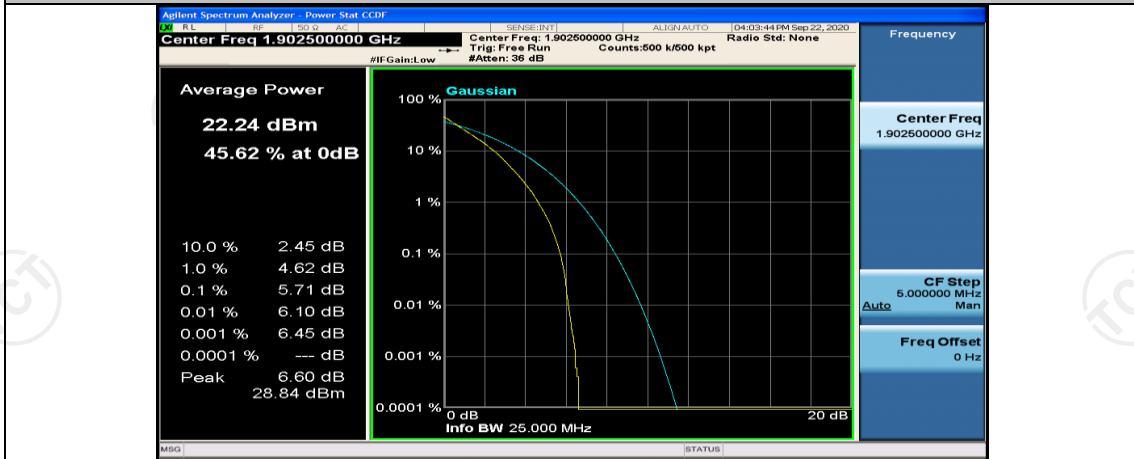

(Channel Bandwidth:15 MHz)_HCH_QPSK_37RB#0

(Channel Bandwidth:15 MHz)_HCH_QPSK_37RB#18

(Channel Bandwidth:15 MHz)_HCH_QPSK_37RB#38

(Channel Bandwidth:15 MHz)_HCH_QPSK_75RB#0

(Channel Bandwidth:15 MHz)_LCH_16QAM_1RB#0