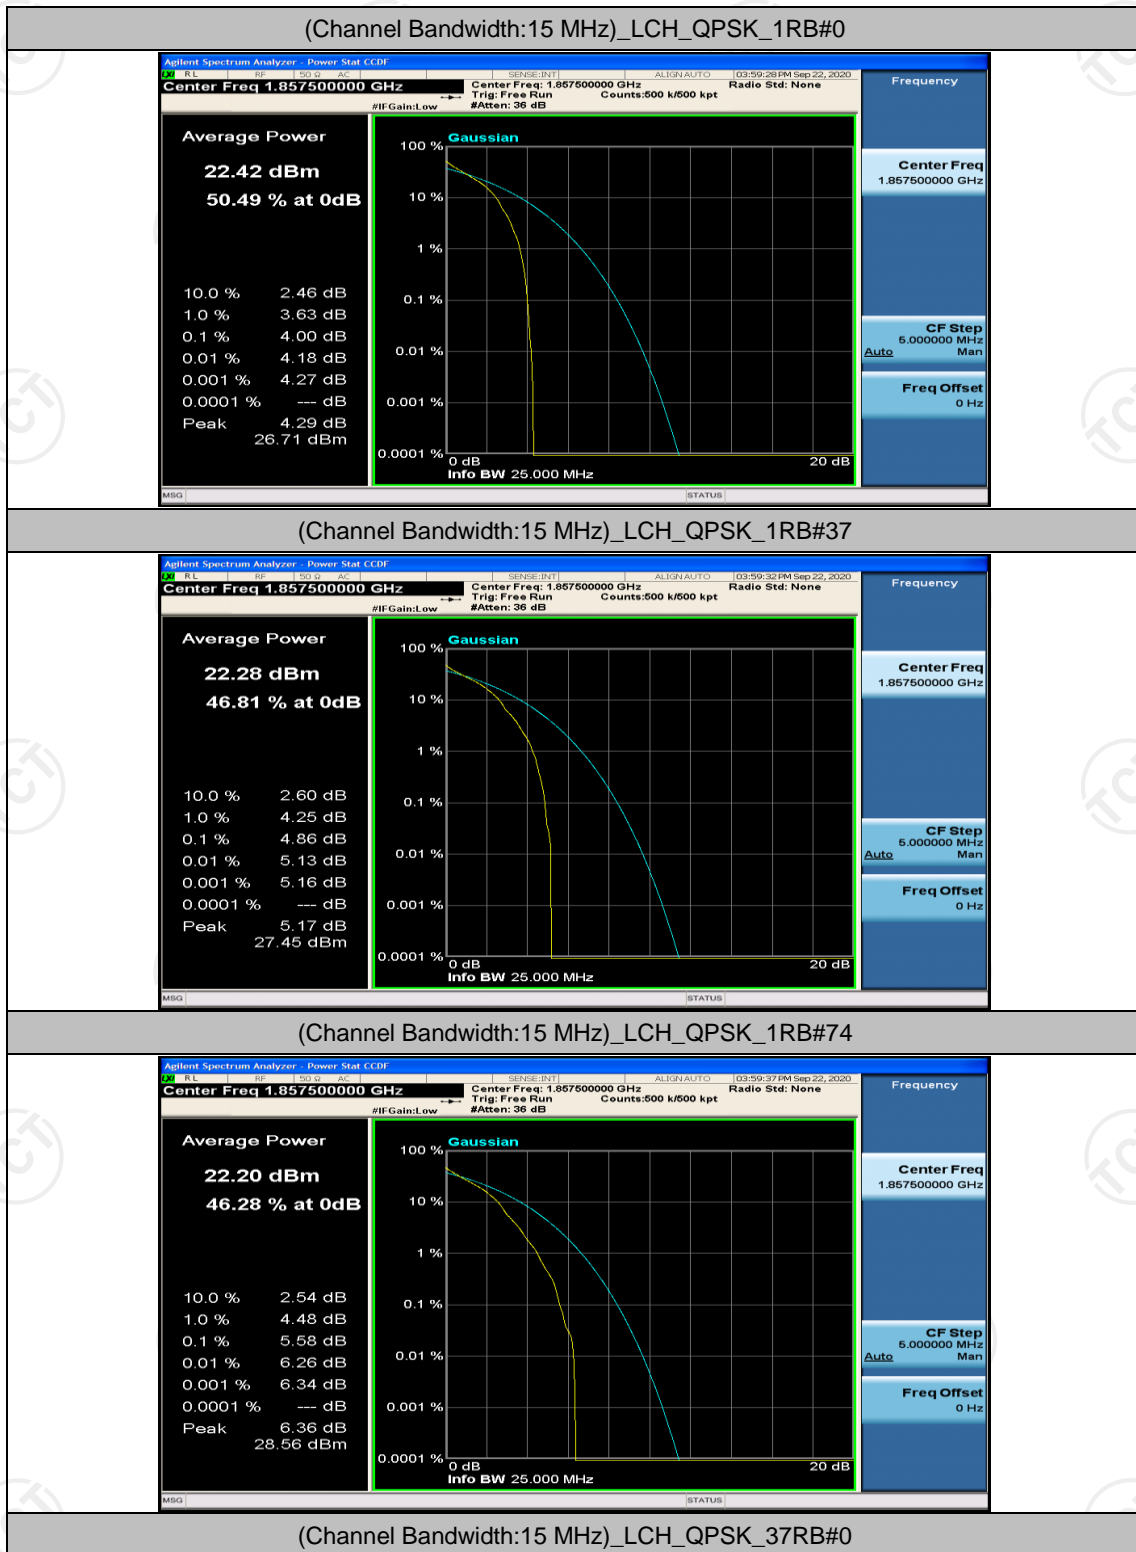

(Channel Bandwidth: 5 MHz)_HCH_16QAM_25RB#0

Channel Bandwidth: 10 MHz

Channel Bandwidth: 10 MHz_MCH_QPSK_1RB#0

Channel Bandwidth: 10 MHz_MCH_QPSK_1RB#24

Channel Bandwidth: 10 MHz_MCH_QPSK_1RB#49

Channel Bandwidth: 15 MHz