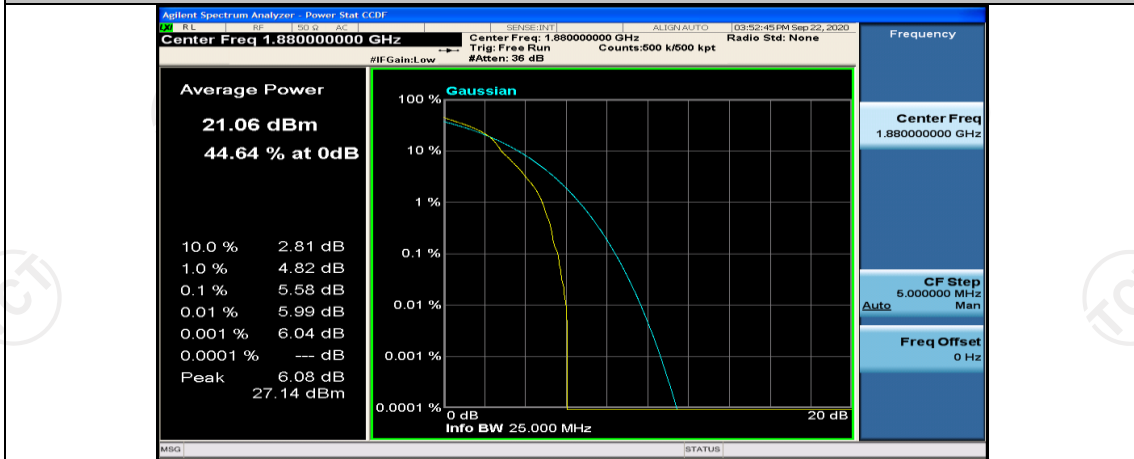

(Channel Bandwidth: 5 MHz)_MCH_16QAM_1RB#12