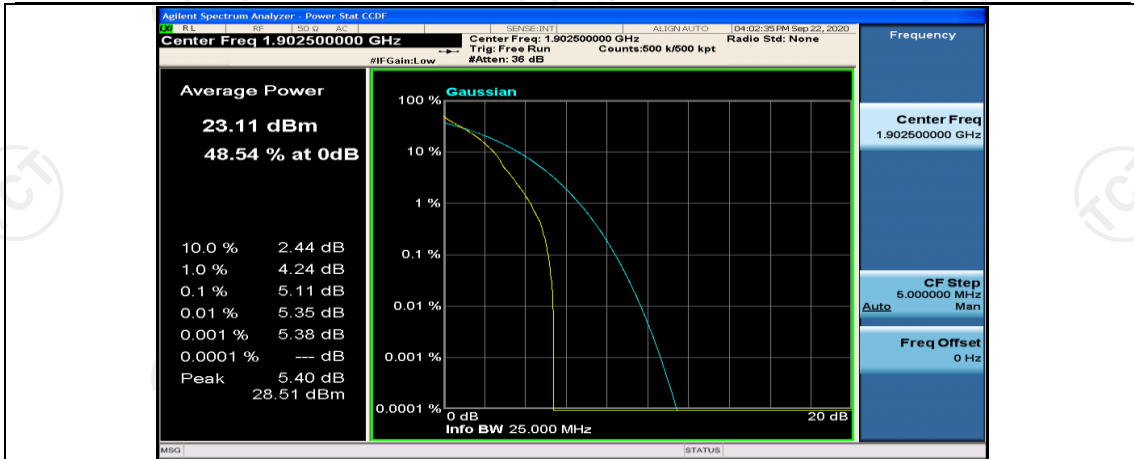

(Channel Bandwidth:15 MHz)_MCH_QPSK_1RB#74

(Channel Bandwidth:15 MHz)_MCH_QPSK_75RB#0

(Channel Bandwidth:15 MHz)_HCH_QPSK_1RB#0

(Channel Bandwidth:15 MHz)_HCH_QPSK_1RB#37

(Channel Bandwidth:15 MHz)_HCH_QPSK_1RB#74