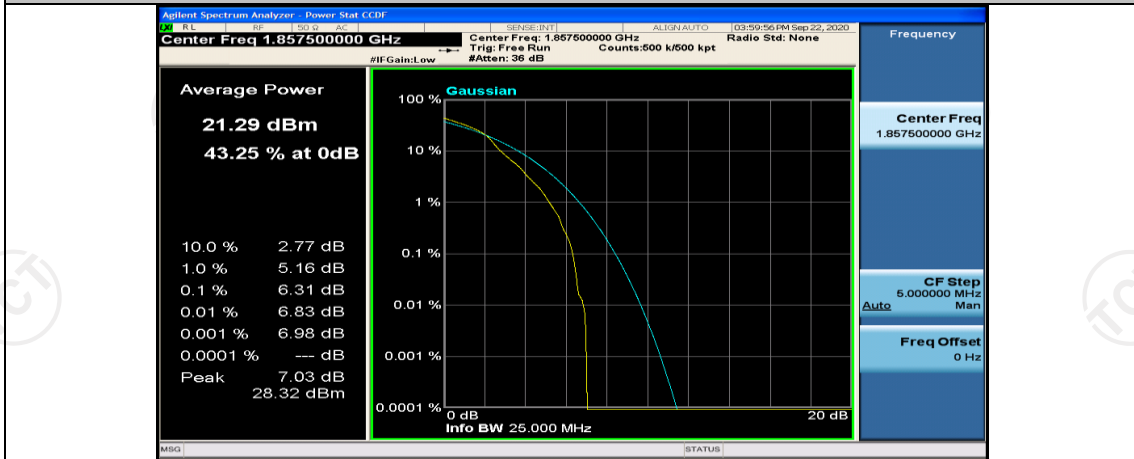

(Channel Bandwidth:15 MHz)_LCH_16QAM_1RB#74