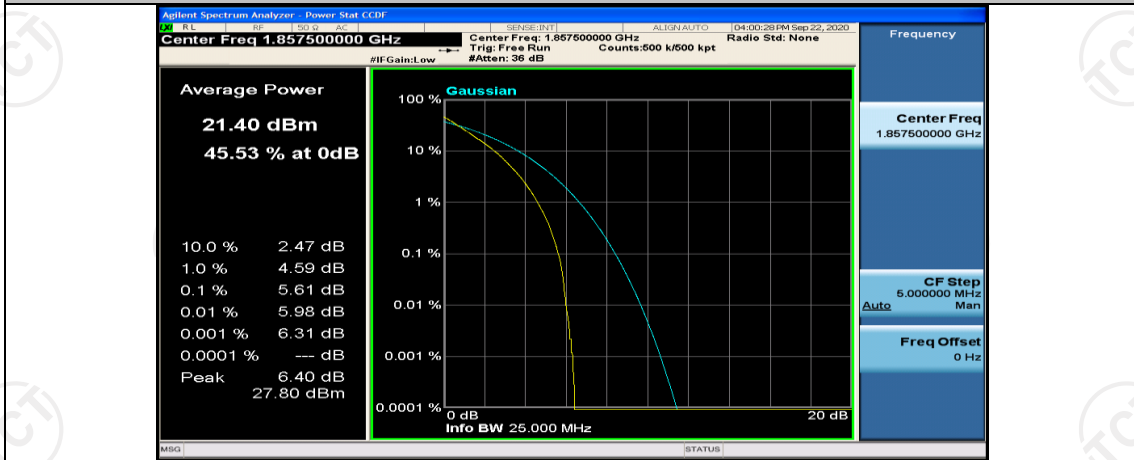

(Channel Bandwidth:15 MHz)_LCH_16QAM_1RB#37

(Channel Bandwidth:15 MHz)_LCH_16QAM_1RB#74

(Channel Bandwidth:15 MHz)_LCH_16QAM_37RB#0

(Channel Bandwidth:15 MHz)_LCH_16QAM_37RB#18

(Channel Bandwidth:15 MHz)_LCH_16QAM_37RB#38