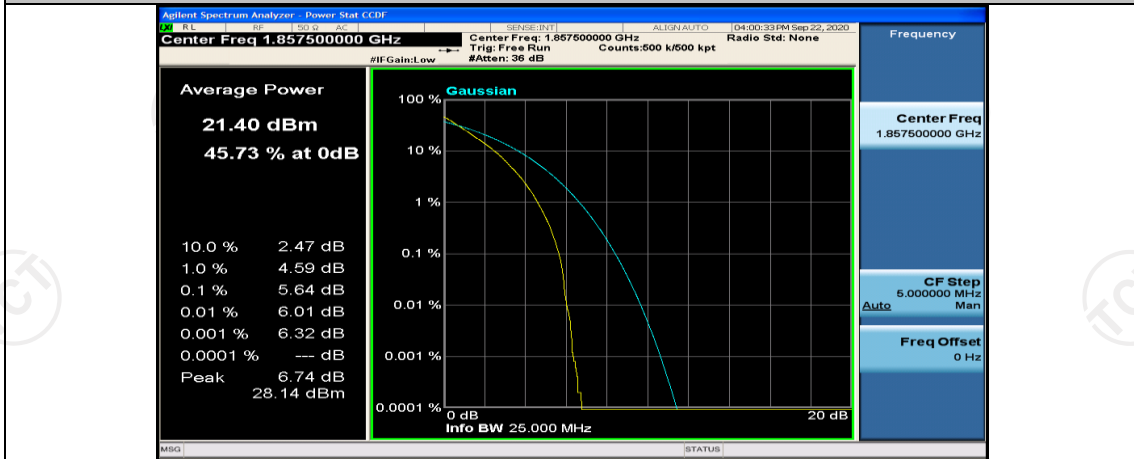

(Channel Bandwidth:15 MHz)_LCH_16QAM_1RB#37

(Channel Bandwidth:15 MHz)_LCH_16QAM_1RB#74

(Channel Bandwidth:15 MHz)_LCH_16QAM_37RB#0

(Channel Bandwidth:15 MHz)_LCH_16QAM_37RB#18

(Channel Bandwidth:15 MHz)_LCH_16QAM_37RB#38