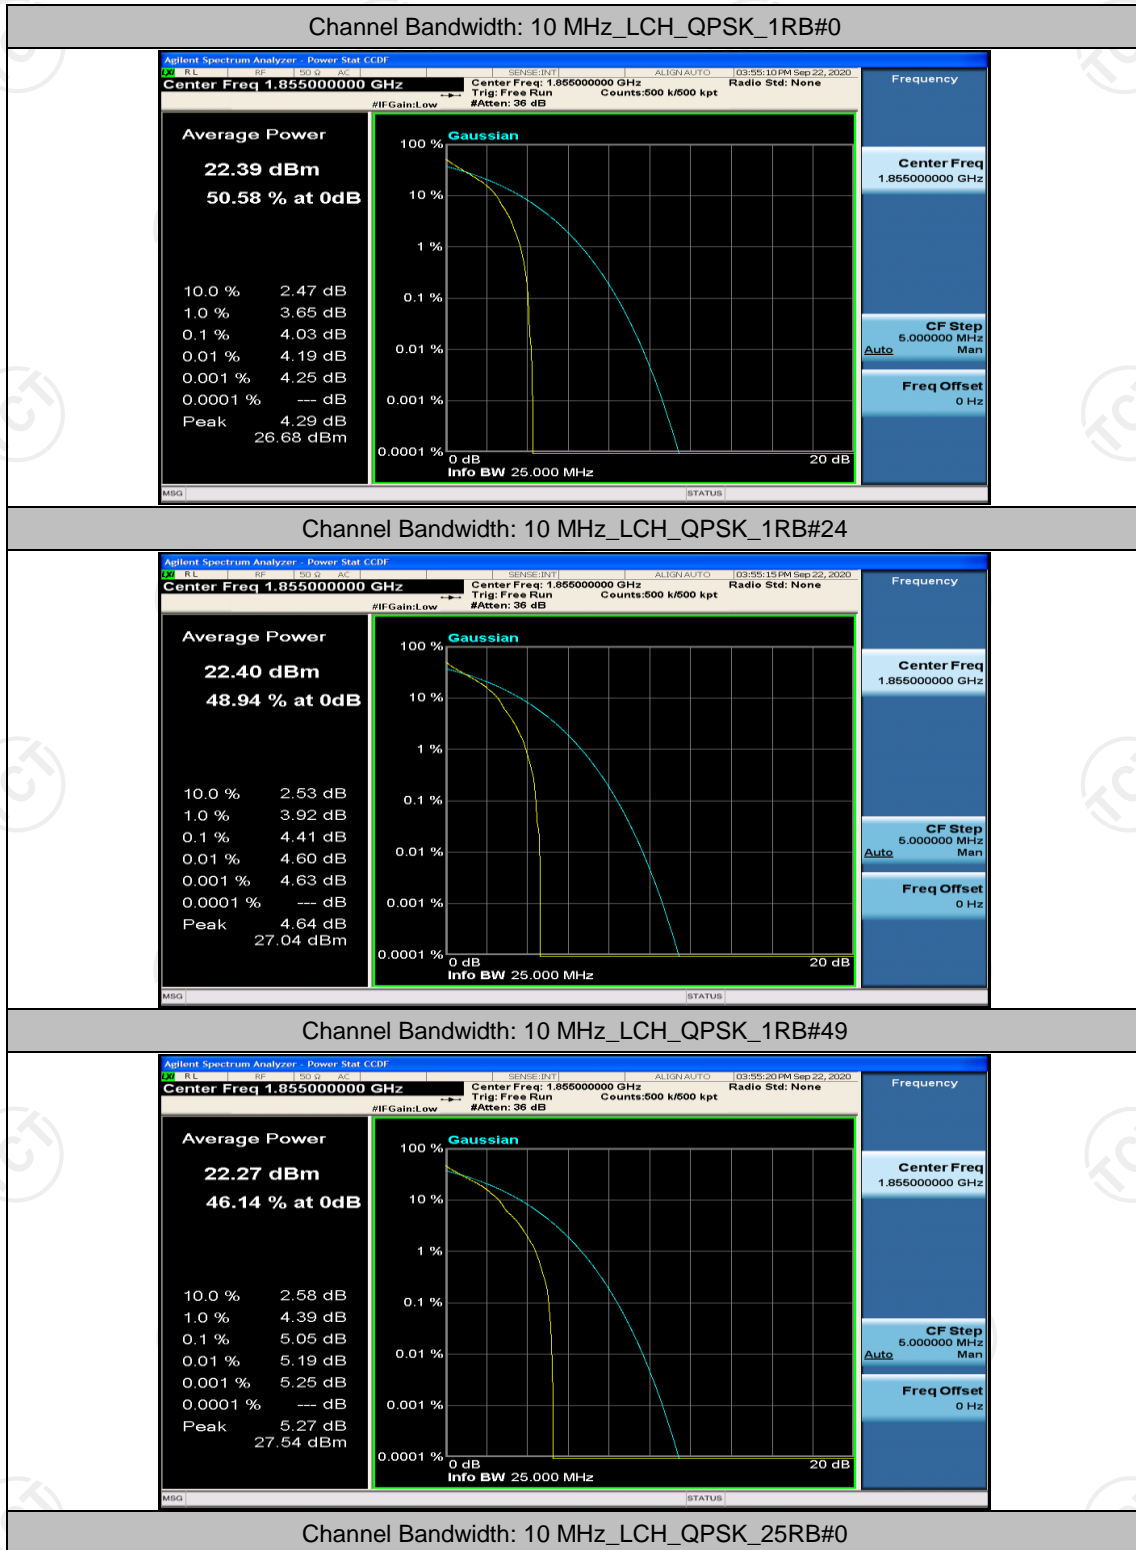

Channel Bandwidth: 10 MHz