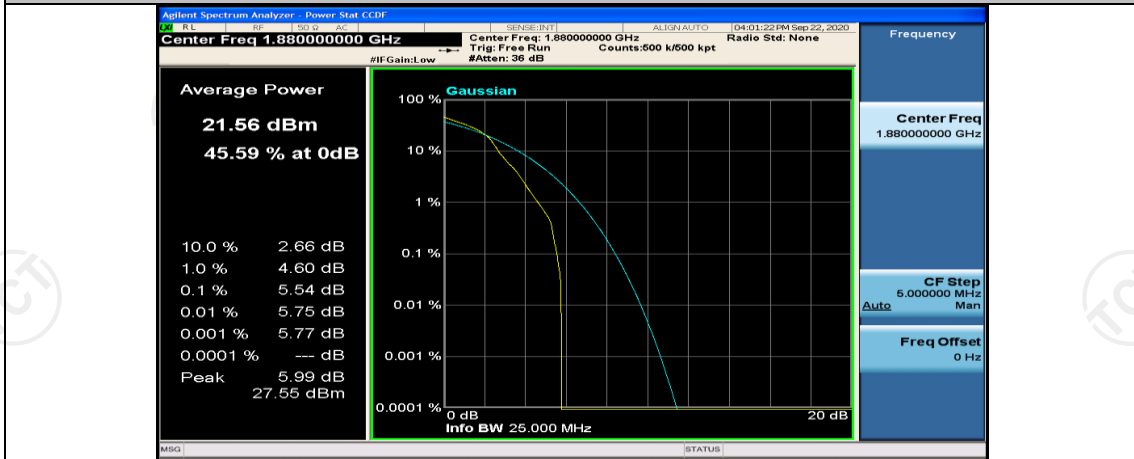

(Channel Bandwidth:15 MHz)_MCH_16QAM_1RB#37

(Channel Bandwidth:15 MHz)_MCH_16QAM_1RB#74