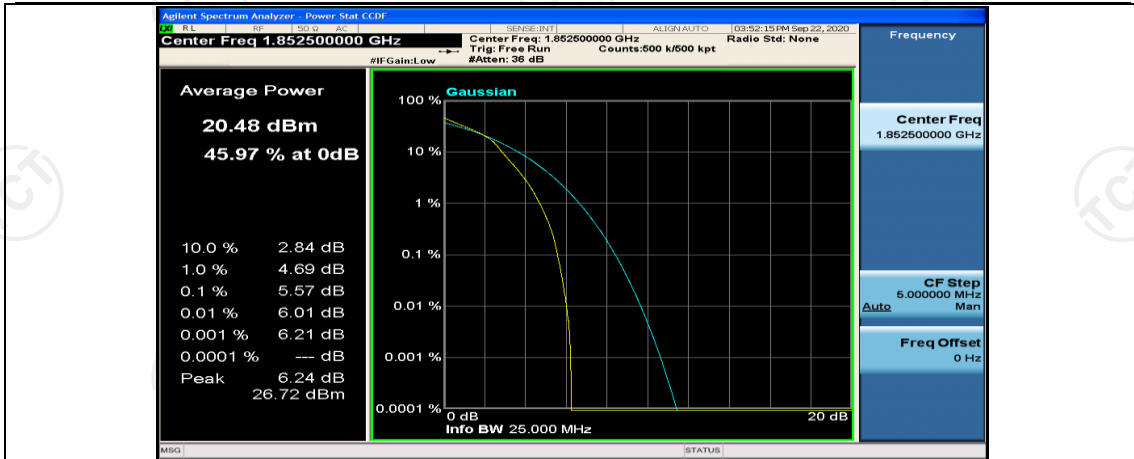

(Channel Bandwidth: 5 MHz)_LCH_16QAM_1RB#24

(Channel Bandwidth: 5 MHz)_LCH_16QAM_12RB#0

(Channel Bandwidth: 5 MHz)_LCH_16QAM_12RB#6

(Channel Bandwidth: 5 MHz)_LCH_16QAM_12RB#13

(Channel Bandwidth: 5 MHz)_LCH_16QAM_25RB#0