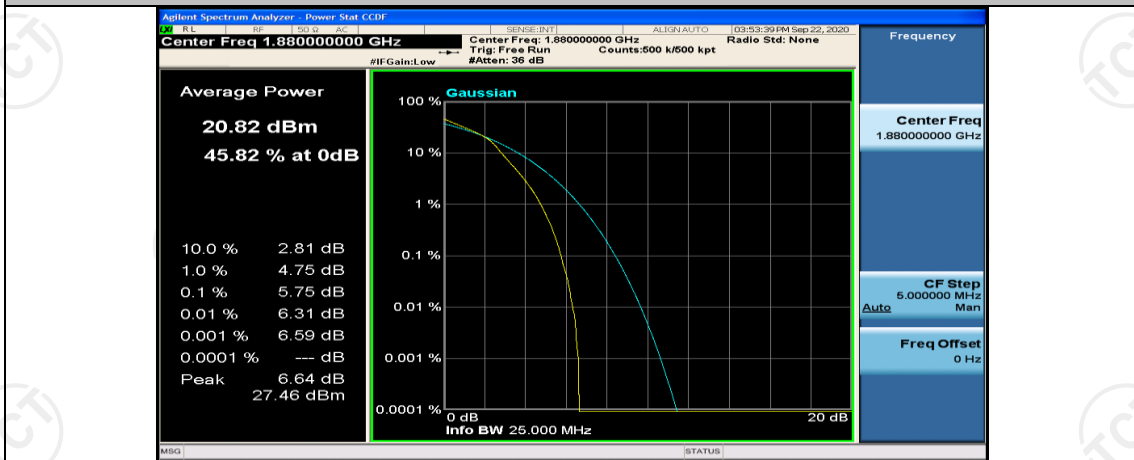

(Channel Bandwidth: 5 MHz)_MCH_16QAM_25RB#0