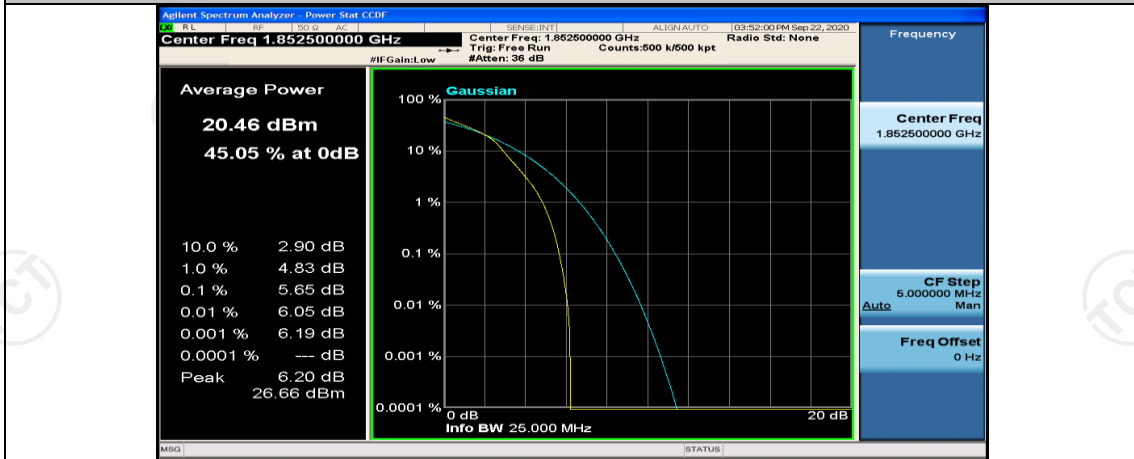

(Channel Bandwidth: 5 MHz)_LCH_16QAM_1RB#24

(Channel Bandwidth: 5 MHz)_LCH_16QAM_12RB#0

(Channel Bandwidth: 5 MHz)_LCH_16QAM_12RB#6

(Channel Bandwidth: 5 MHz)_LCH_16QAM_12RB#13

(Channel Bandwidth: 5 MHz)_LCH_16QAM_25RB#0