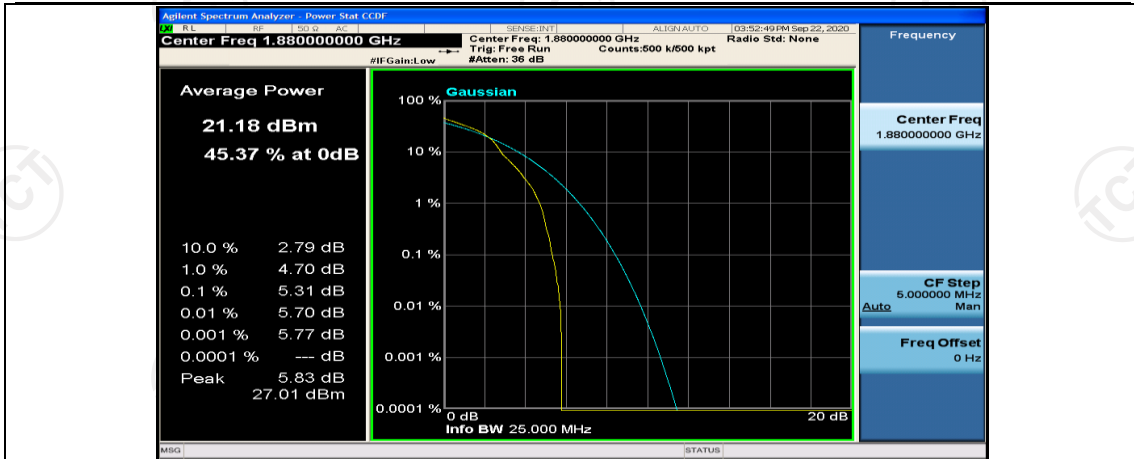

(Channel Bandwidth: 5 MHz)_MCH_16QAM_1RB#24