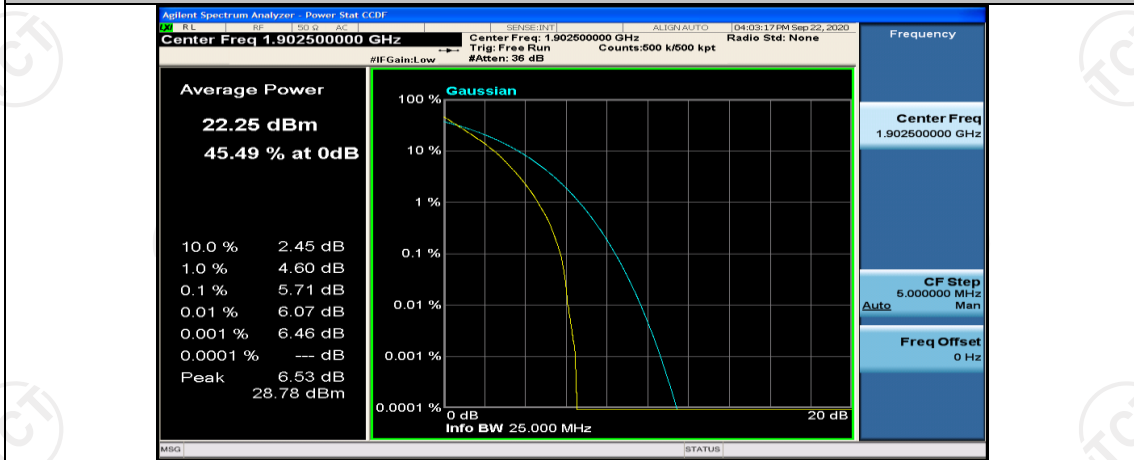

(Channel Bandwidth:15 MHz)_HCH_QPSK_37RB#38