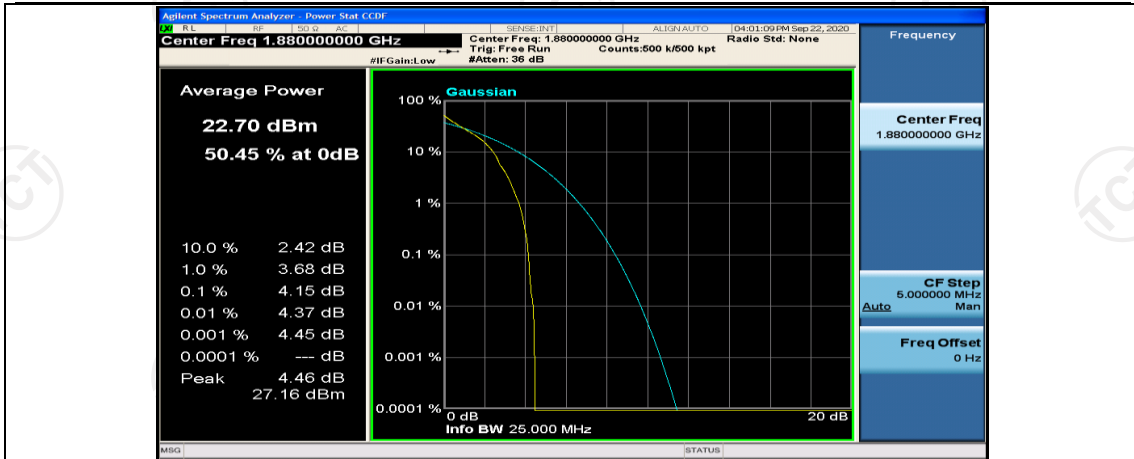

(Channel Bandwidth:15 MHz)_MCH_QPSK_1RB#74