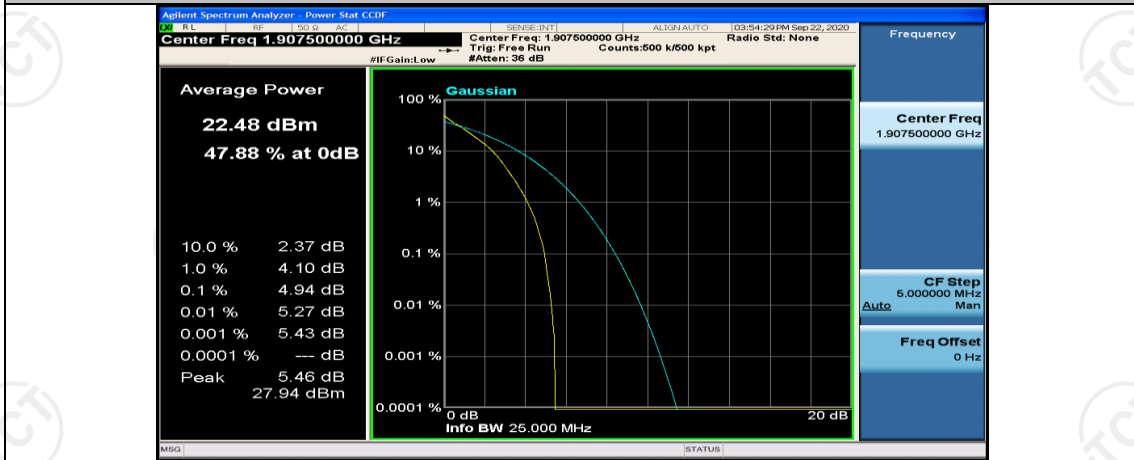

(Channel Bandwidth: 5 MHz)_MCH_QPSK_12RB#0

(Channel Bandwidth: 5 MHz)_MCH_QPSK_12RB#6

(Channel Bandwidth: 5 MHz)_MCH_QPSK_12RB#13

(Channel Bandwidth: 5 MHz)_HCH_QPSK_1RB#24

(Channel Bandwidth: 5 MHz)_HCH_QPSK_12RB#0

(Channel Bandwidth: 5 MHz)_HCH_QPSK_12RB#6

(Channel Bandwidth: 5 MHz)_HCH_QPSK_12RB#13

(Channel Bandwidth: 5 MHz)_HCH_QPSK_25RB#0

(Channel Bandwidth: 5 MHz)_LCH_16QAM_1RB#0

(Channel Bandwidth: 5 MHz)_LCH_16QAM_1RB#12