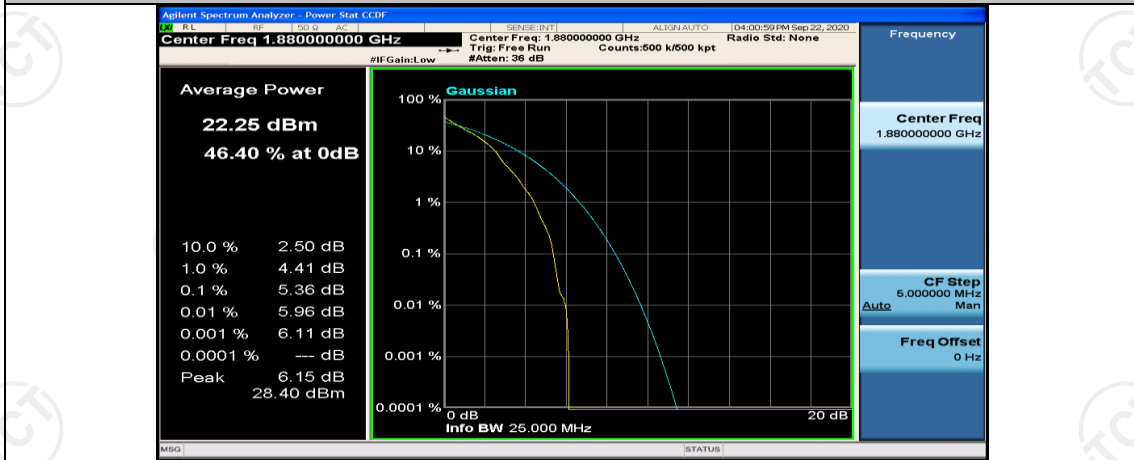

(Channel Bandwidth:15 MHz)_LCH_QPSK_37RB#18

(Channel Bandwidth:15 MHz)_LCH_QPSK_37RB#38

(Channel Bandwidth:15 MHz)_LCH_QPSK_75RB#0

(Channel Bandwidth:15 MHz)_MCH_QPSK_1RB#0

(Channel Bandwidth:15 MHz)_MCH_QPSK_1RB#37