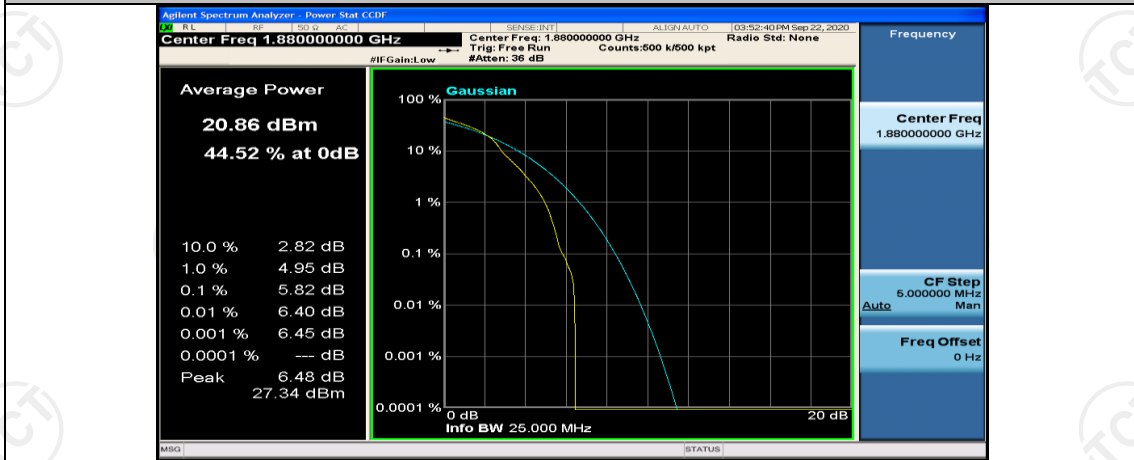

(Channel Bandwidth: 5 MHz)_MCH_16QAM_1RB#0