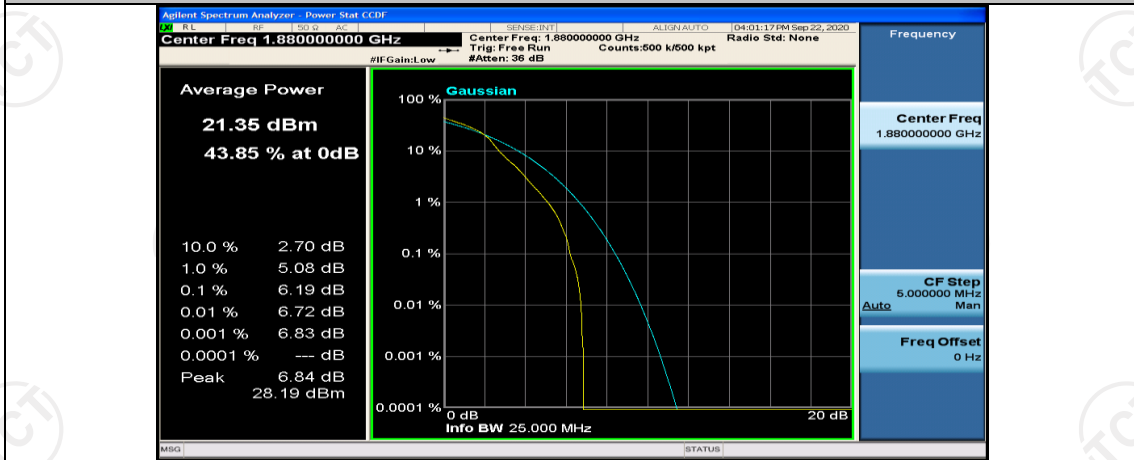

(Channel Bandwidth:15 MHz)_MCH_16QAM_1RB#0