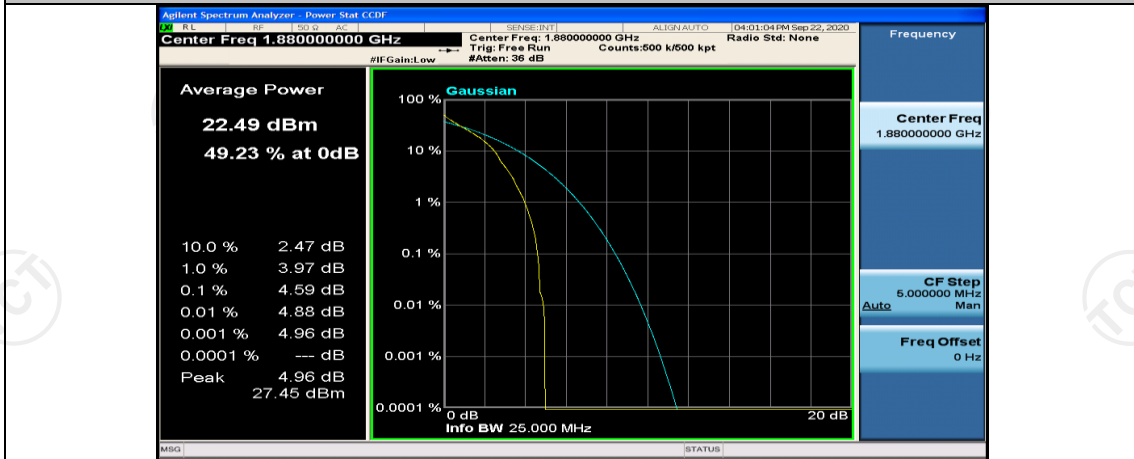

(Channel Bandwidth:15 MHz)_LCH_QPSK_37RB#18

(Channel Bandwidth:15 MHz)_LCH_QPSK_37RB#38

(Channel Bandwidth:15 MHz)_LCH_QPSK_75RB#0

(Channel Bandwidth:15 MHz)_MCH_QPSK_1RB#0

(Channel Bandwidth:15 MHz)_MCH_QPSK_1RB#37