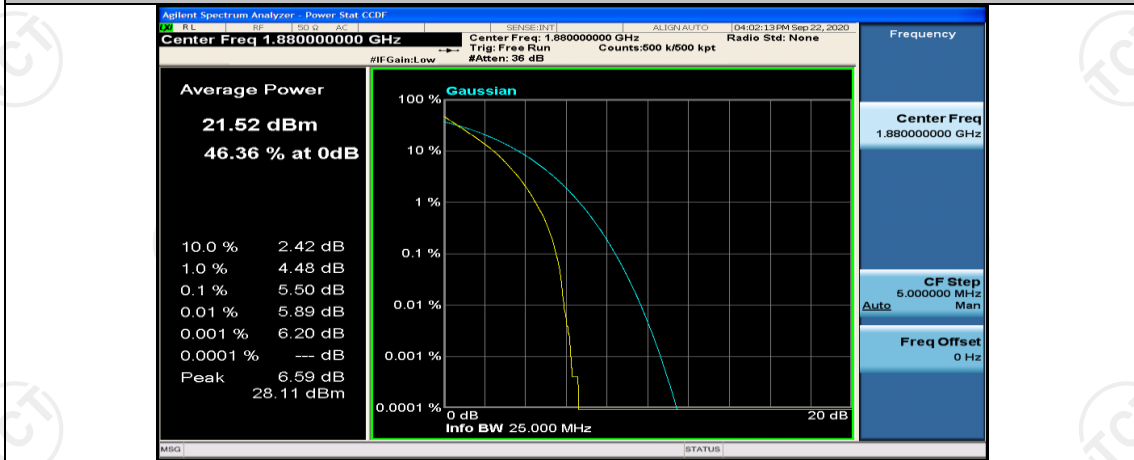

(Channel Bandwidth:15 MHz)_MCH_QPSK_75RB#0