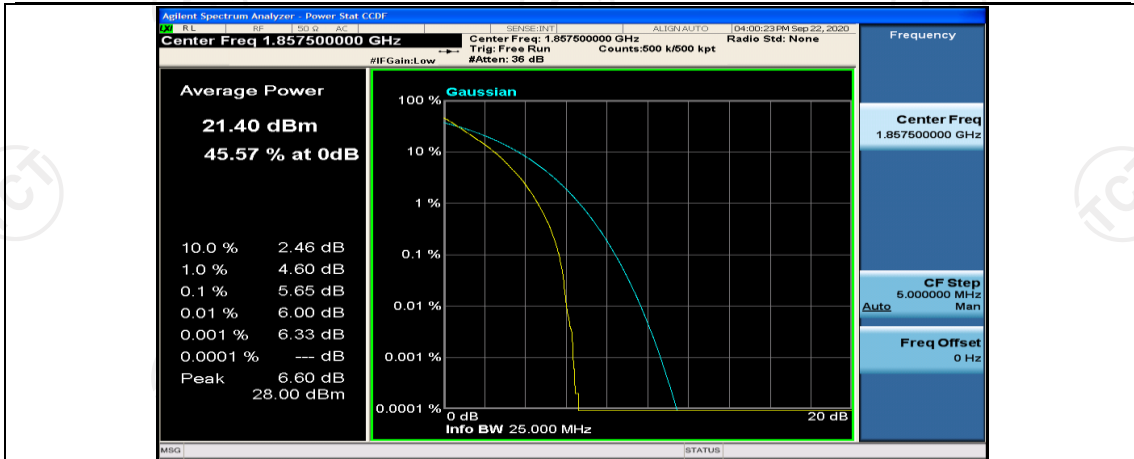

(Channel Bandwidth:15 MHz)_LCH_16QAM_37RB#0