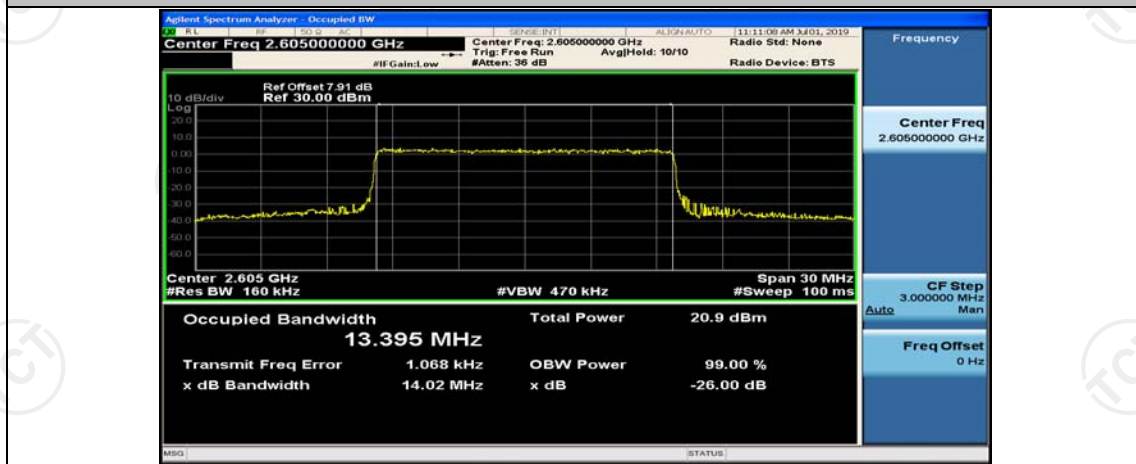

(Channel Bandwidth:15 MHz)_MCH_16QAM_75RB#0

(Channel Bandwidth:15 MHz)_HCH_16QAM_1RB#0

(Channel Bandwidth:15 MHz)_HCH_16QAM_1RB#37

(Channel Bandwidth:15 MHz)_HCH_16QAM_1RB#74

(Channel Bandwidth:15 MHz)_HCH_16QAM_37RB#0

(Channel Bandwidth:15 MHz)_HCH_16QAM_37RB#18

(Channel Bandwidth:15 MHz)_HCH_16QAM_37RB#38

(Channel Bandwidth:15 MHz)_HCH_16QAM_75RB#0

Channel Bandwidth: 20 MHz

(Channel Bandwidth:20 MHz)_LCH_QPSK_50RB#0

(Channel Bandwidth:20 MHz)_LCH_QPSK_50RB#25