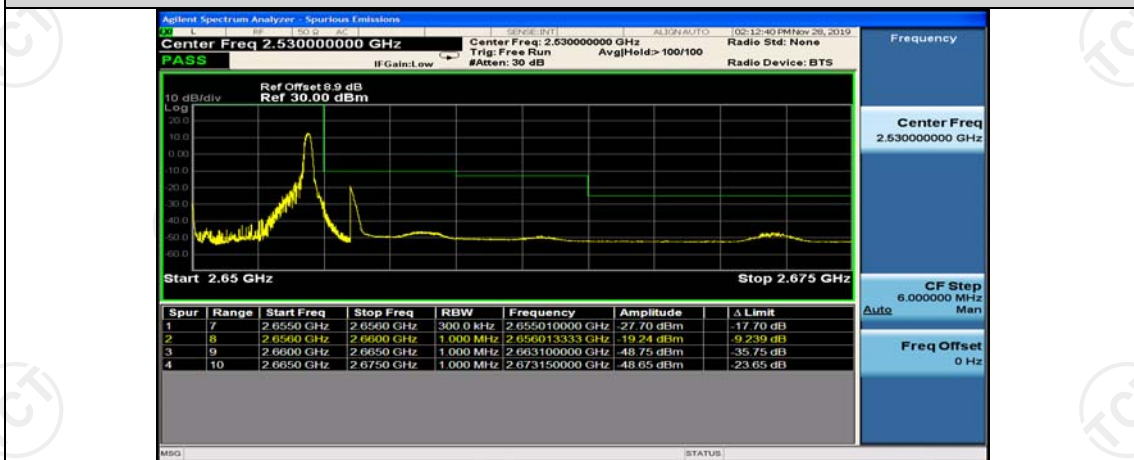

Band41-10MHz-QPSK-41190-1RB#49