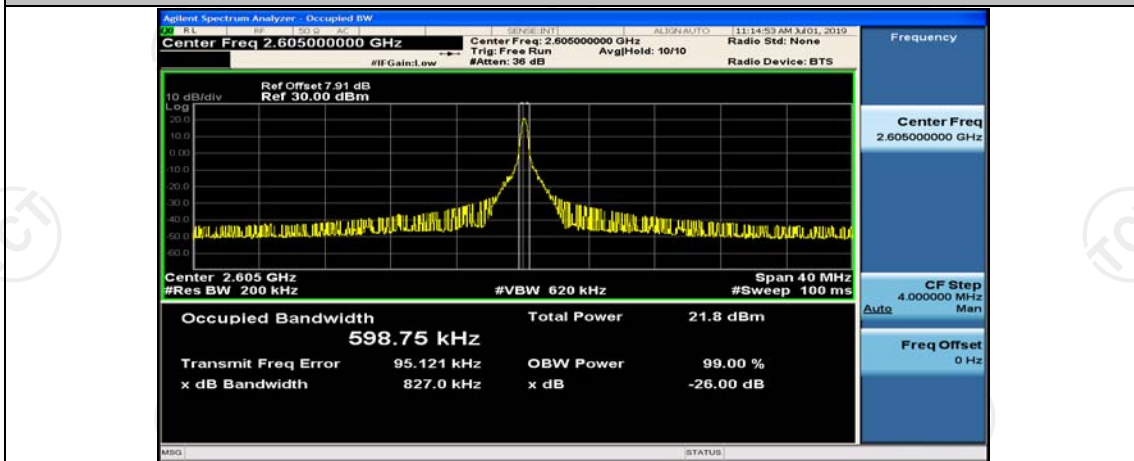

(Channel Bandwidth:20 MHz)_LCH_16QAM_50RB#25

(Channel Bandwidth:20 MHz)_LCH_16QAM_50RB#50

(Channel Bandwidth:20 MHz)_LCH_16QAM_100RB#0

(Channel Bandwidth:20 MHz)_MCH_16QAM_1RB#0

(Channel Bandwidth:20 MHz)_MCH_16QAM_1RB#50