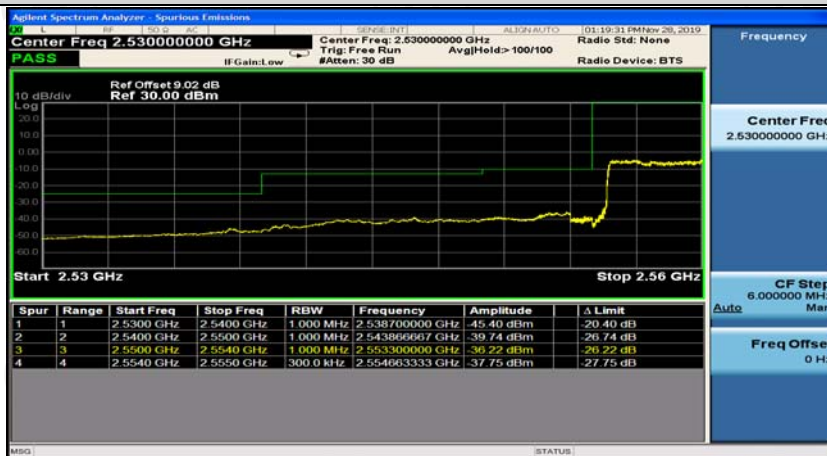

Band41-15MHz-QPSK-40315-75RB#0

Band41-15MHz-16QAM-40315-75RB#0