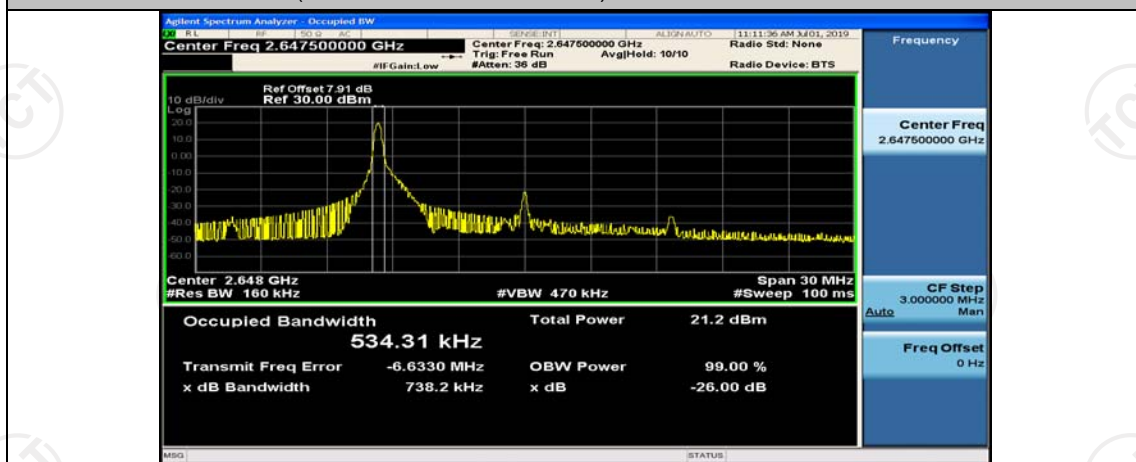

(Channel Bandwidth:15 MHz)_MCH_16QAM_75RB#0

(Channel Bandwidth:15 MHz)_HCH_16QAM_1RB#0

(Channel Bandwidth:15 MHz)_HCH_16QAM_1RB#37

(Channel Bandwidth:15 MHz)_HCH_16QAM_1RB#74

(Channel Bandwidth:15 MHz)_HCH_16QAM_37RB#0

(Channel Bandwidth:15 MHz)_HCH_16QAM_37RB#18

(Channel Bandwidth:15 MHz)_HCH_16QAM_37RB#38

(Channel Bandwidth:15 MHz)_HCH_16QAM_75RB#0

Channel Bandwidth: 20 MHz

(Channel Bandwidth:20 MHz)_LCH_QPSK_50RB#0

(Channel Bandwidth:20 MHz)_LCH_QPSK_50RB#25