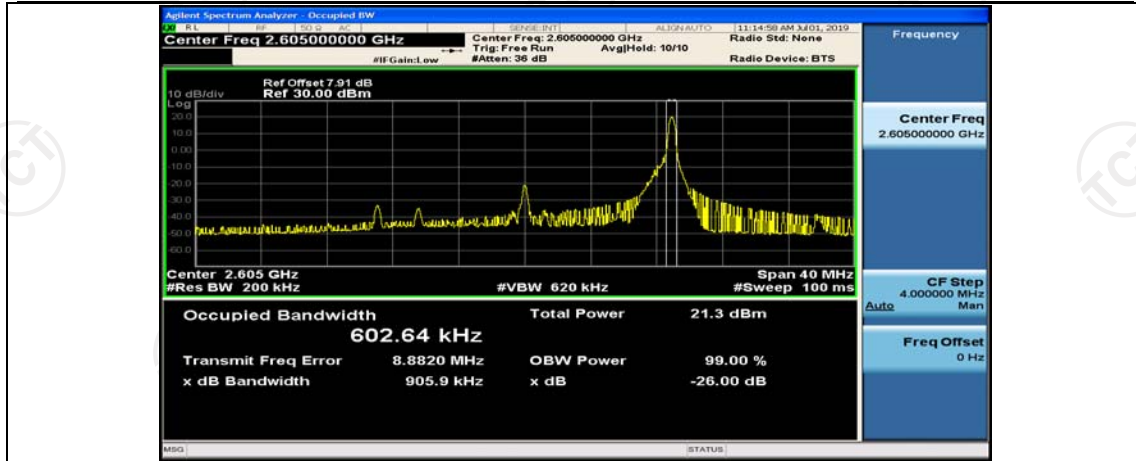

(Channel Bandwidth:20 MHz)_MCH_16QAM_1RB#99