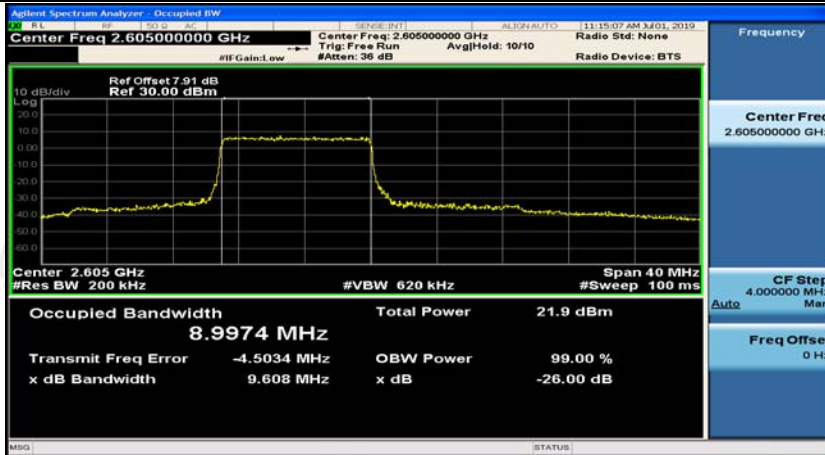

(Channel Bandwidth:20 MHz)_MCH_QPSK_50RB#0