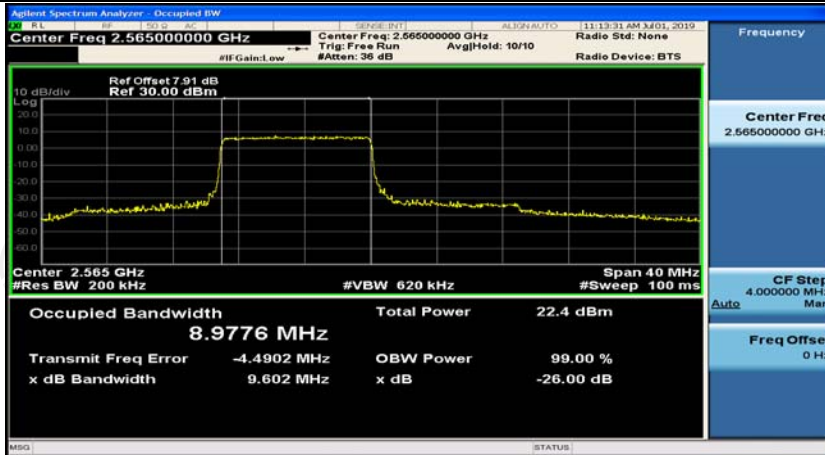

(Channel Bandwidth:15 MHz)_HCH_16QAM_37RB#18

(Channel Bandwidth:15 MHz)_HCH_16QAM_37RB#38

(Channel Bandwidth:15 MHz)_HCH_16QAM_75RB#0

Channel Bandwidth: 20 MHz

(Channel Bandwidth:20 MHz)_LCH_QPSK_50RB#0

(Channel Bandwidth:20 MHz)_LCH_QPSK_50RB#25

(Channel Bandwidth:20 MHz)_LCH_QPSK_50RB#50

(Channel Bandwidth:20 MHz)_LCH_QPSK_100RB#0

(Channel Bandwidth:20 MHz)_MCH_QPSK_1RB#0

(Channel Bandwidth:20 MHz)_MCH_QPSK_1RB#50

(Channel Bandwidth:20 MHz)_MCH_QPSK_1RB#99