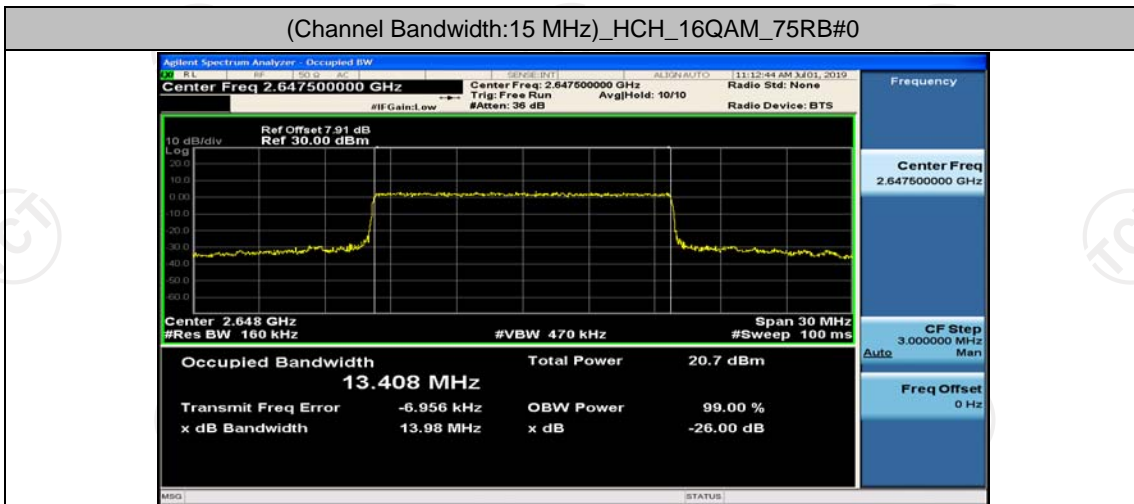

(Channel Bandwidth:15 MHz)_MCH_16QAM_75RB#0

(Channel Bandwidth:15 MHz)_HCH_16QAM_1RB#0

(Channel Bandwidth:15 MHz)_HCH_16QAM_1RB#37

(Channel Bandwidth:15 MHz)_HCH_16QAM_1RB#74

(Channel Bandwidth:15 MHz)_HCH_16QAM_37RB#0

(Channel Bandwidth:15 MHz)_HCH_16QAM_37RB#18

(Channel Bandwidth:15 MHz)_HCH_16QAM_37RB#38

(Channel Bandwidth:15 MHz)_HCH_16QAM_75RB#0

Channel Bandwidth: 20 MHz

(Channel Bandwidth:20 MHz)_LCH_QPSK_50RB#0

(Channel Bandwidth:20 MHz)_LCH_QPSK_50RB#25