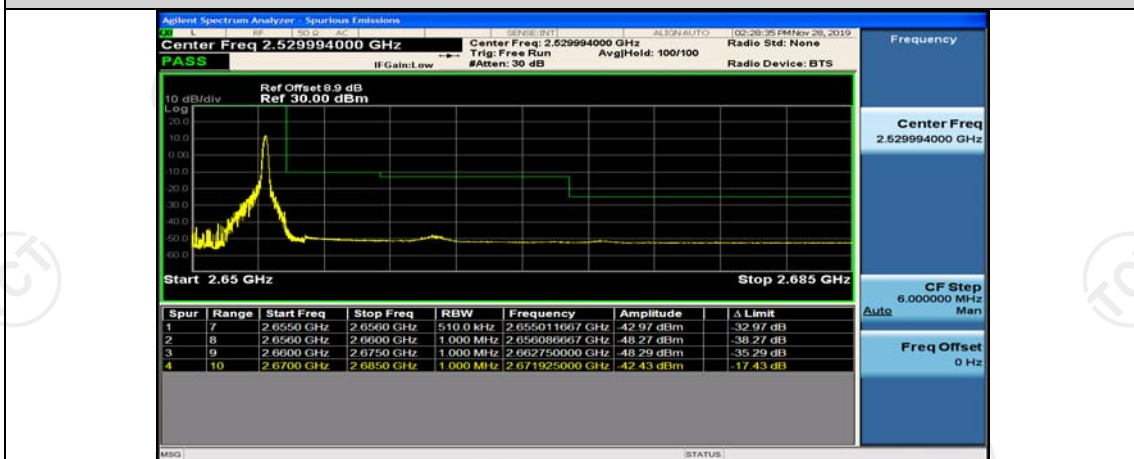

Band41-20MHz-16QAM-41140-1RB#99