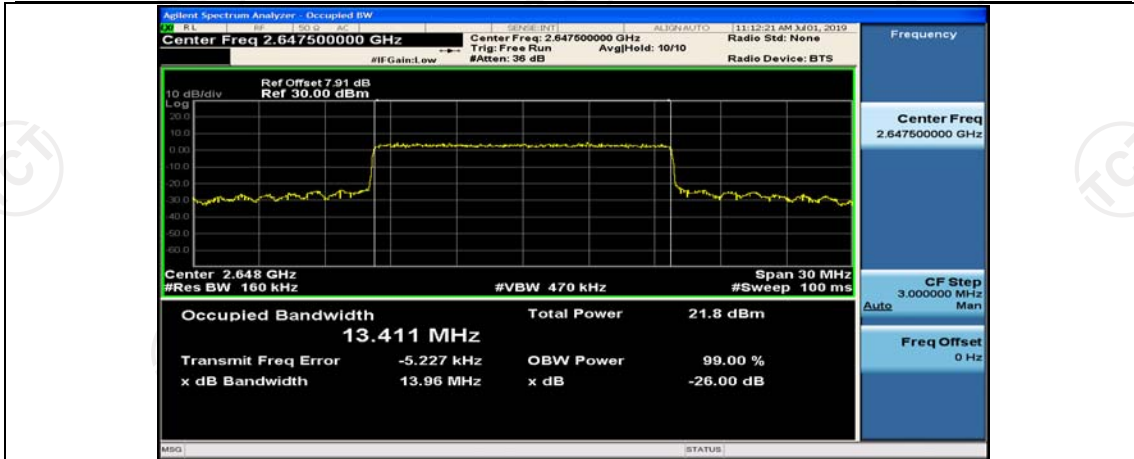

(Channel Bandwidth:15 MHz)_MCH_16QAM_75RB#0

(Channel Bandwidth:15 MHz)_HCH_16QAM_1RB#0

(Channel Bandwidth:15 MHz)_HCH_16QAM_1RB#37

(Channel Bandwidth:15 MHz)_HCH_16QAM_1RB#74

(Channel Bandwidth:15 MHz)_HCH_16QAM_37RB#0

(Channel Bandwidth:15 MHz)_HCH_16QAM_37RB#18

(Channel Bandwidth:15 MHz)_HCH_16QAM_37RB#38

(Channel Bandwidth:15 MHz)_HCH_16QAM_75RB#0

Channel Bandwidth: 20 MHz

(Channel Bandwidth:20 MHz)_LCH_QPSK_50RB#0

(Channel Bandwidth:20 MHz)_LCH_QPSK_50RB#25