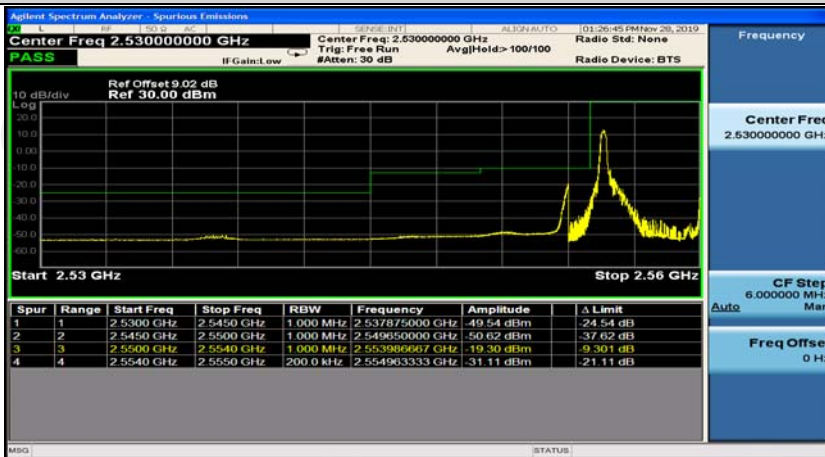

(Channel Bandwidth:20 MHz)_HCH_16QAM_50RB#50

(Channel Bandwidth:20 MHz)_HCH_16QAM_100RB#0

Appendix D: Band Edge

Test Graphs

Band41-5MHz-16QAM-41215-25RB#0

Band41-10MHz-QPSK-40290-1RB#0

Band41-10MHz-16QAM-40290-1RB#0