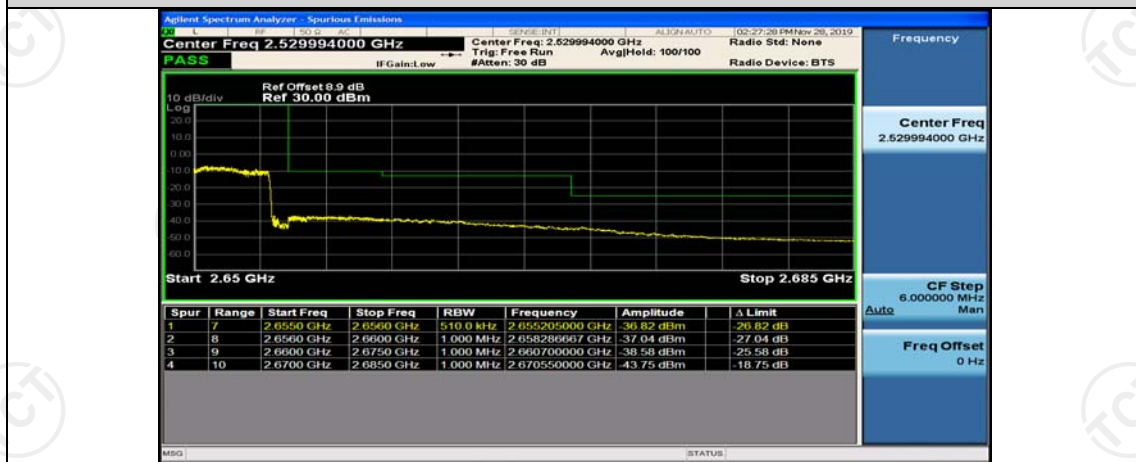

Band41-20MHz-16QAM-41140-100RB#0

Appendix E: Conducted Spurious Emission

Test Graphs

Channel Bandwidth: 5 MHz

(Channel Bandwidth: 5 MHz)_LCH_QPSK_1RB#12

(Channel Bandwidth: 5 MHz)_LCH_QPSK_1RB#24