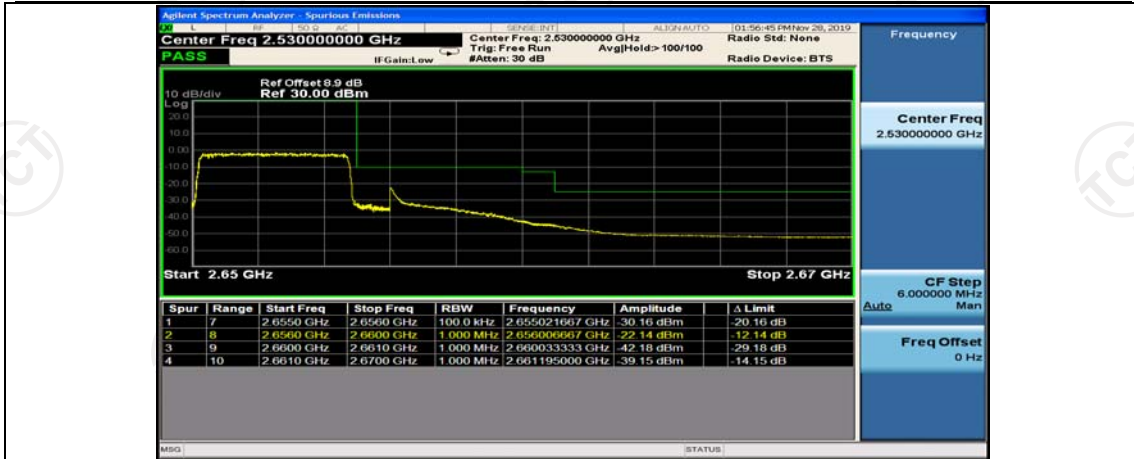

(Channel Bandwidth:20 MHz)_HCH_16QAM_50RB#50

(Channel Bandwidth:20 MHz)_HCH_16QAM_100RB#0

Appendix D: Band Edge

Test Graphs

Band41-5MHz-16QAM-41215-25RB#0

Band41-10MHz-QPSK-40290-1RB#0

Band41-10MHz-16QAM-40290-1RB#0