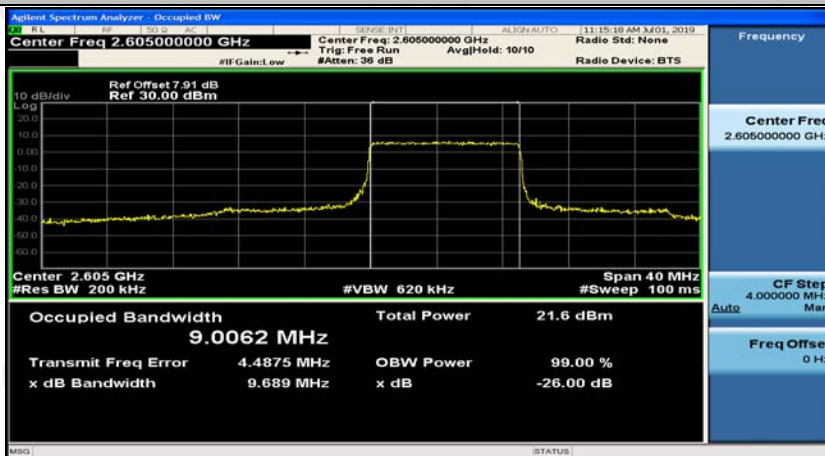

(Channel Bandwidth:20 MHz)_MCH_QPSK_50RB#50