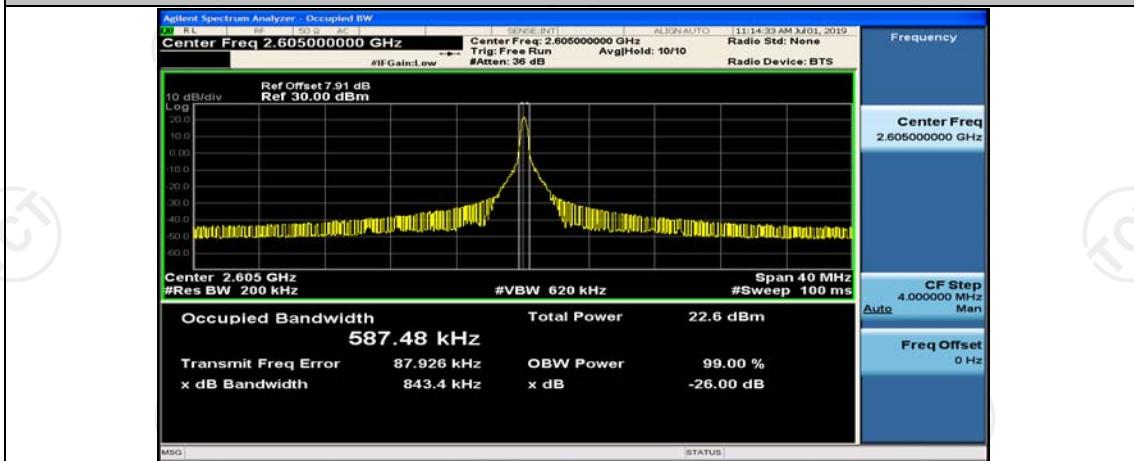

(Channel Bandwidth:20 MHz)_LCH_QPSK_50RB#50

(Channel Bandwidth:20 MHz)_LCH_QPSK_100RB#0

(Channel Bandwidth:20 MHz)_MCH_QPSK_1RB#0

(Channel Bandwidth:20 MHz)_MCH_QPSK_1RB#50

(Channel Bandwidth:20 MHz)_MCH_QPSK_1RB#99