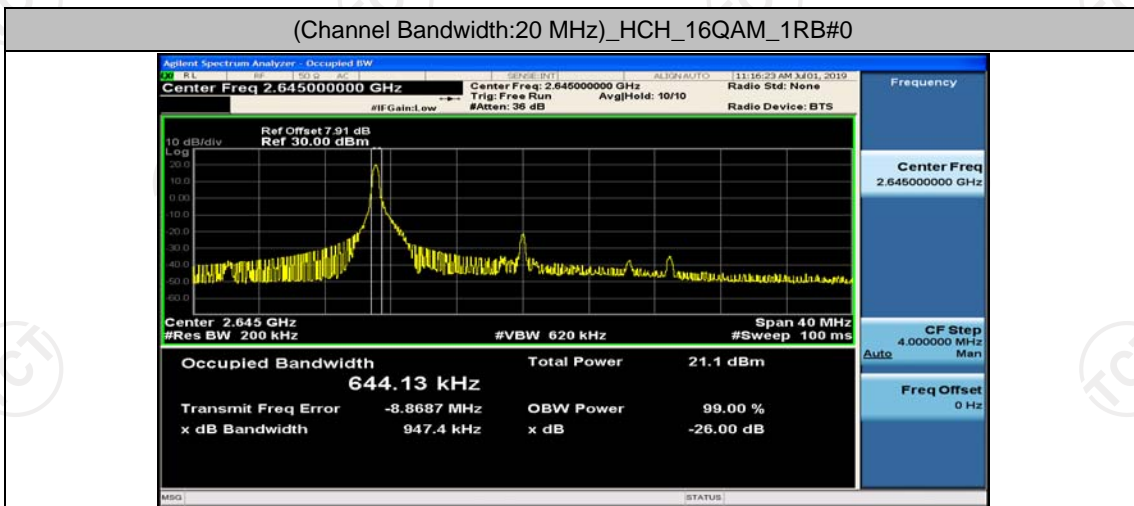

(Channel Bandwidth:20 MHz)_HCH_16QAM_1RB#0