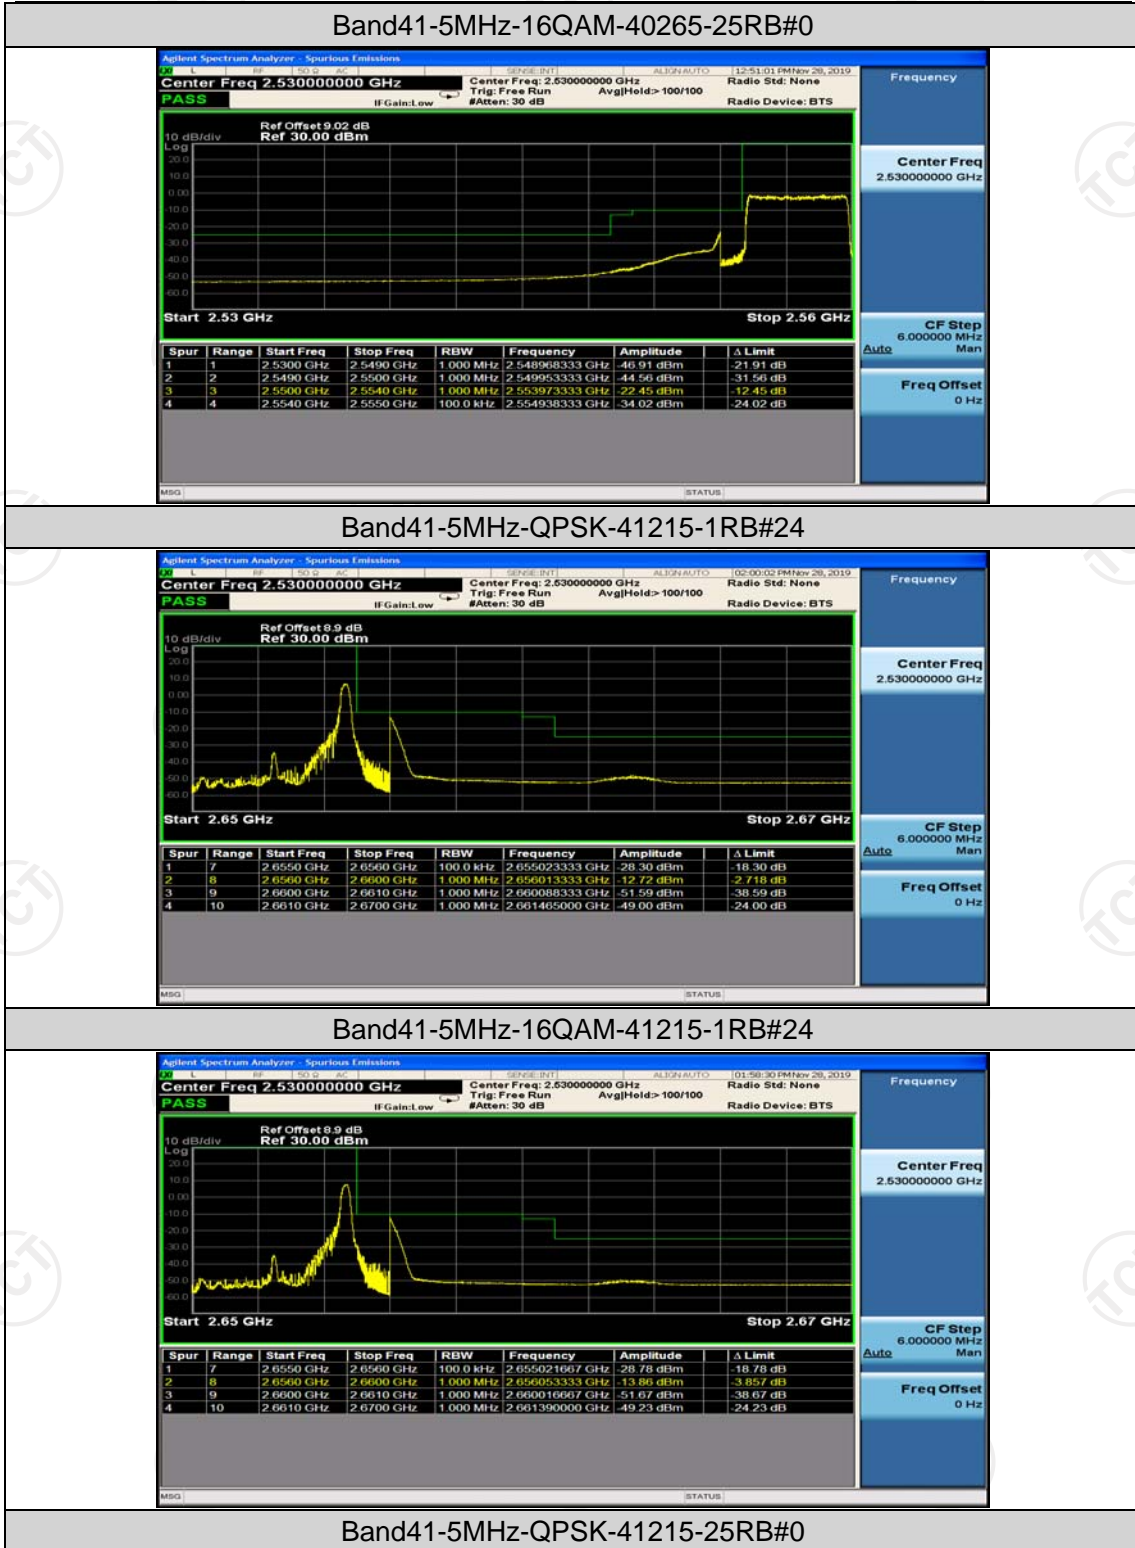

(Channel Bandwidth:20 MHz)_HCH_16QAM_50RB#50

(Channel Bandwidth:20 MHz)_HCH_16QAM_100RB#0

Appendix D: Band Edge

Test Graphs

Band41-5MHz-16QAM-41215-25RB#0

Band41-10MHz-QPSK-40290-1RB#0

Band41-10MHz-16QAM-40290-1RB#0