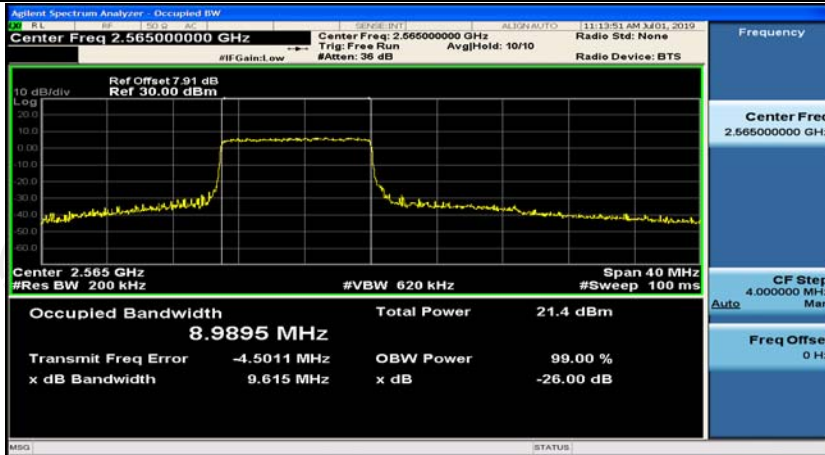

(Channel Bandwidth:20 MHz)_HCH_QPSK_100RB#0

(Channel Bandwidth:20 MHz)_LCH_16QAM_1RB#0

(Channel Bandwidth:20 MHz)_LCH_16QAM_1RB#50

(Channel Bandwidth:20 MHz)_LCH_16QAM_1RB#99

(Channel Bandwidth:20 MHz)_LCH_16QAM_50RB#0