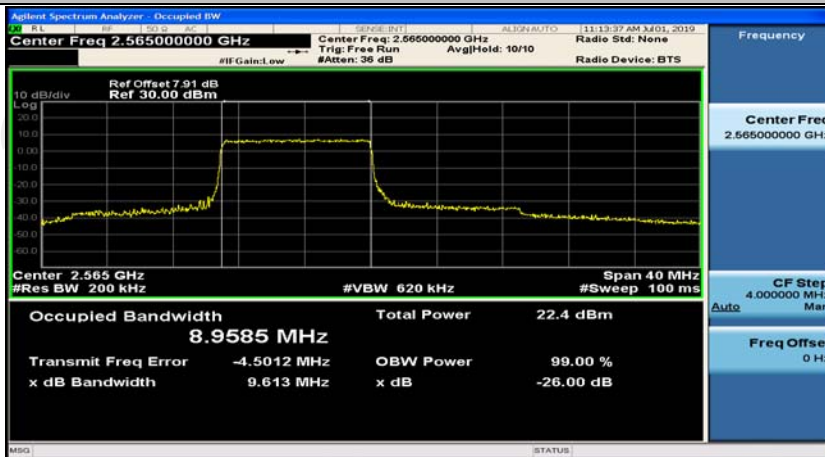

(Channel Bandwidth:15 MHz)_HCH_16QAM_37RB#18

(Channel Bandwidth:15 MHz)_HCH_16QAM_37RB#38

(Channel Bandwidth:15 MHz)_HCH_16QAM_75RB#0

Channel Bandwidth: 20 MHz

(Channel Bandwidth:20 MHz)_LCH_QPSK_50RB#0

(Channel Bandwidth:20 MHz)_LCH_QPSK_50RB#25

(Channel Bandwidth:20 MHz)_LCH_QPSK_50RB#50

(Channel Bandwidth:20 MHz)_LCH_QPSK_100RB#0

(Channel Bandwidth:20 MHz)_MCH_QPSK_1RB#0

(Channel Bandwidth:20 MHz)_MCH_QPSK_1RB#50

(Channel Bandwidth:20 MHz)_MCH_QPSK_1RB#99