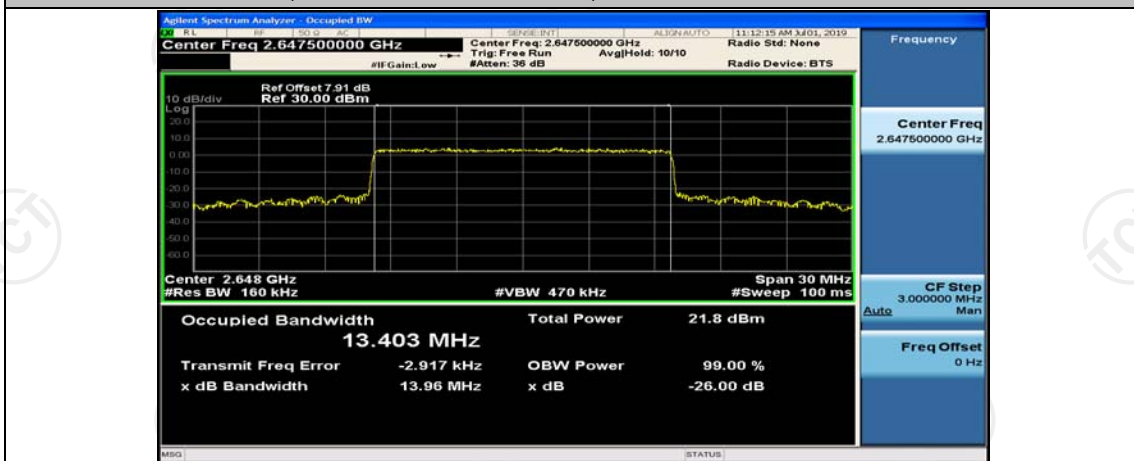

(Channel Bandwidth:15 MHz)_MCH_16QAM_75RB#0

(Channel Bandwidth:15 MHz)_HCH_16QAM_1RB#0

(Channel Bandwidth:15 MHz)_HCH_16QAM_1RB#37

(Channel Bandwidth:15 MHz)_HCH_16QAM_1RB#74

(Channel Bandwidth:15 MHz)_HCH_16QAM_37RB#0

(Channel Bandwidth:15 MHz)_HCH_16QAM_37RB#18

(Channel Bandwidth:15 MHz)_HCH_16QAM_37RB#38

(Channel Bandwidth:15 MHz)_HCH_16QAM_75RB#0

Channel Bandwidth: 20 MHz

(Channel Bandwidth:20 MHz)_LCH_QPSK_50RB#0

(Channel Bandwidth:20 MHz)_LCH_QPSK_50RB#25