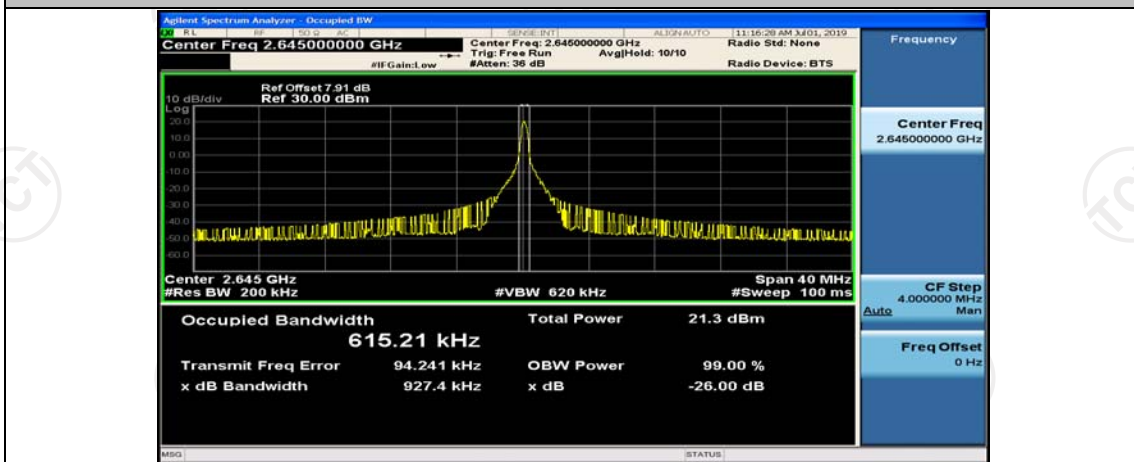

(Channel Bandwidth:20 MHz)_HCH_16QAM_1RB#50