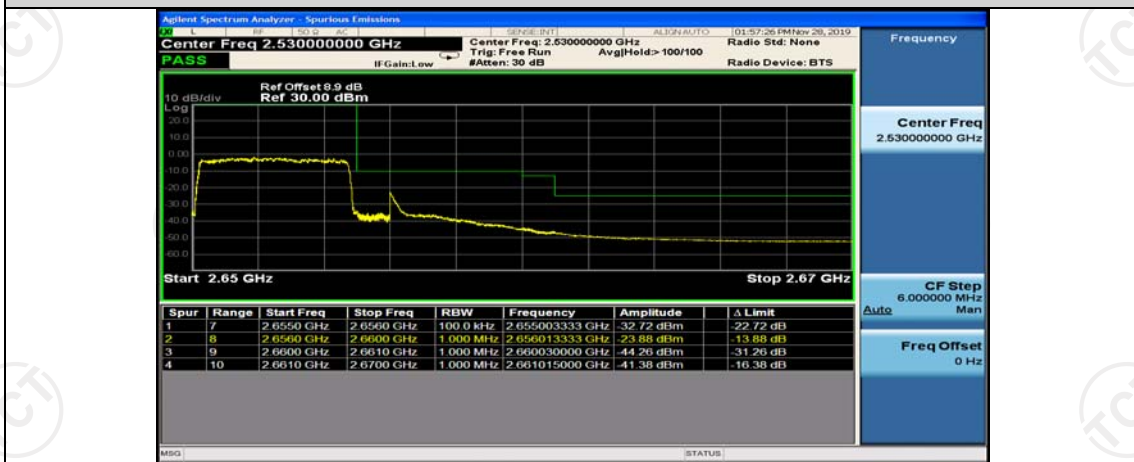

(Channel Bandwidth:20 MHz)_HCH_16QAM_50RB#50

(Channel Bandwidth:20 MHz)_HCH_16QAM_100RB#0

Appendix D: Band Edge

Test Graphs

Band41-5MHz-16QAM-41215-25RB#0

Band41-10MHz-QPSK-40290-1RB#0

Band41-10MHz-16QAM-40290-1RB#0