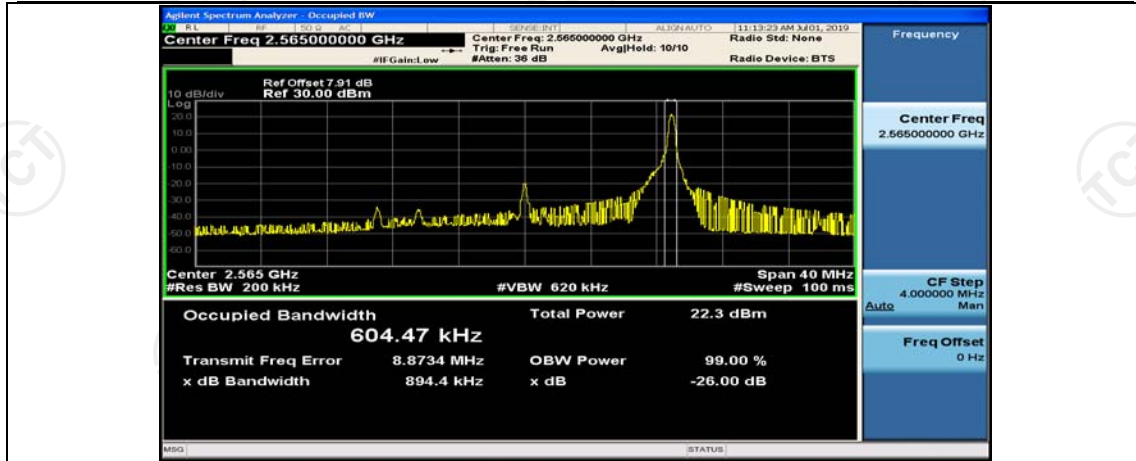

(Channel Bandwidth:20 MHz)_HCH_QPSK_100RB#0

(Channel Bandwidth:20 MHz)_LCH_16QAM_1RB#0

(Channel Bandwidth:20 MHz)_LCH_16QAM_1RB#50

(Channel Bandwidth:20 MHz)_LCH_16QAM_1RB#99

(Channel Bandwidth:20 MHz)_LCH_16QAM_50RB#0