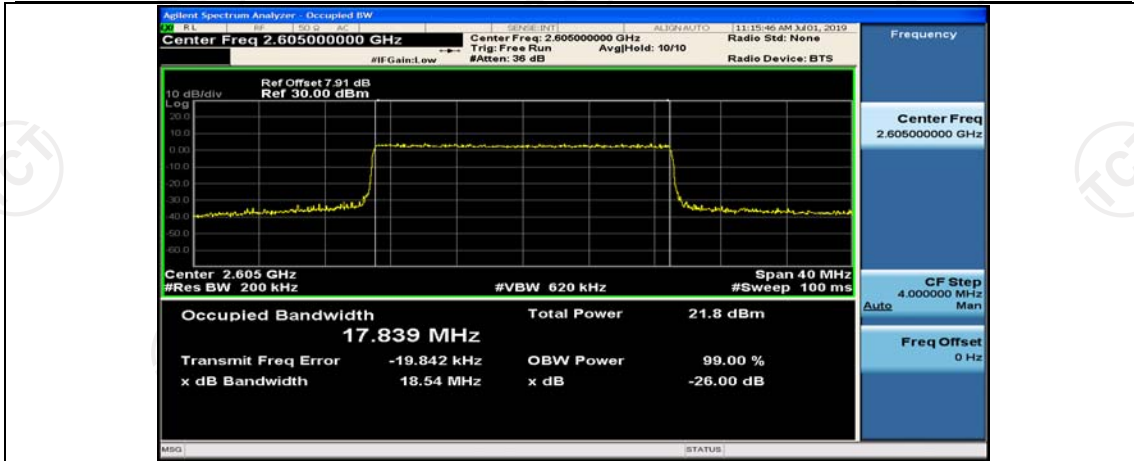

(Channel Bandwidth:20 MHz)_MCH_QPSK_50RB#0

(Channel Bandwidth:20 MHz)_MCH_QPSK_50RB#25

(Channel Bandwidth:20 MHz)_MCH_QPSK_50RB#50

(Channel Bandwidth:20 MHz)_MCH_QPSK_100RB#0

(Channel Bandwidth:20 MHz)_HCH_QPSK_1RB#0