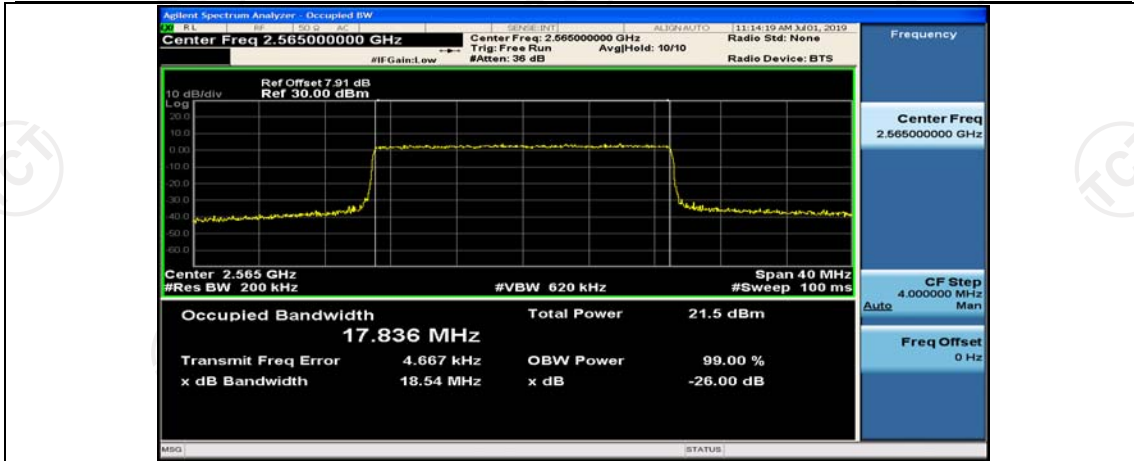

(Channel Bandwidth:20 MHz)_LCH_16QAM_100RB#0