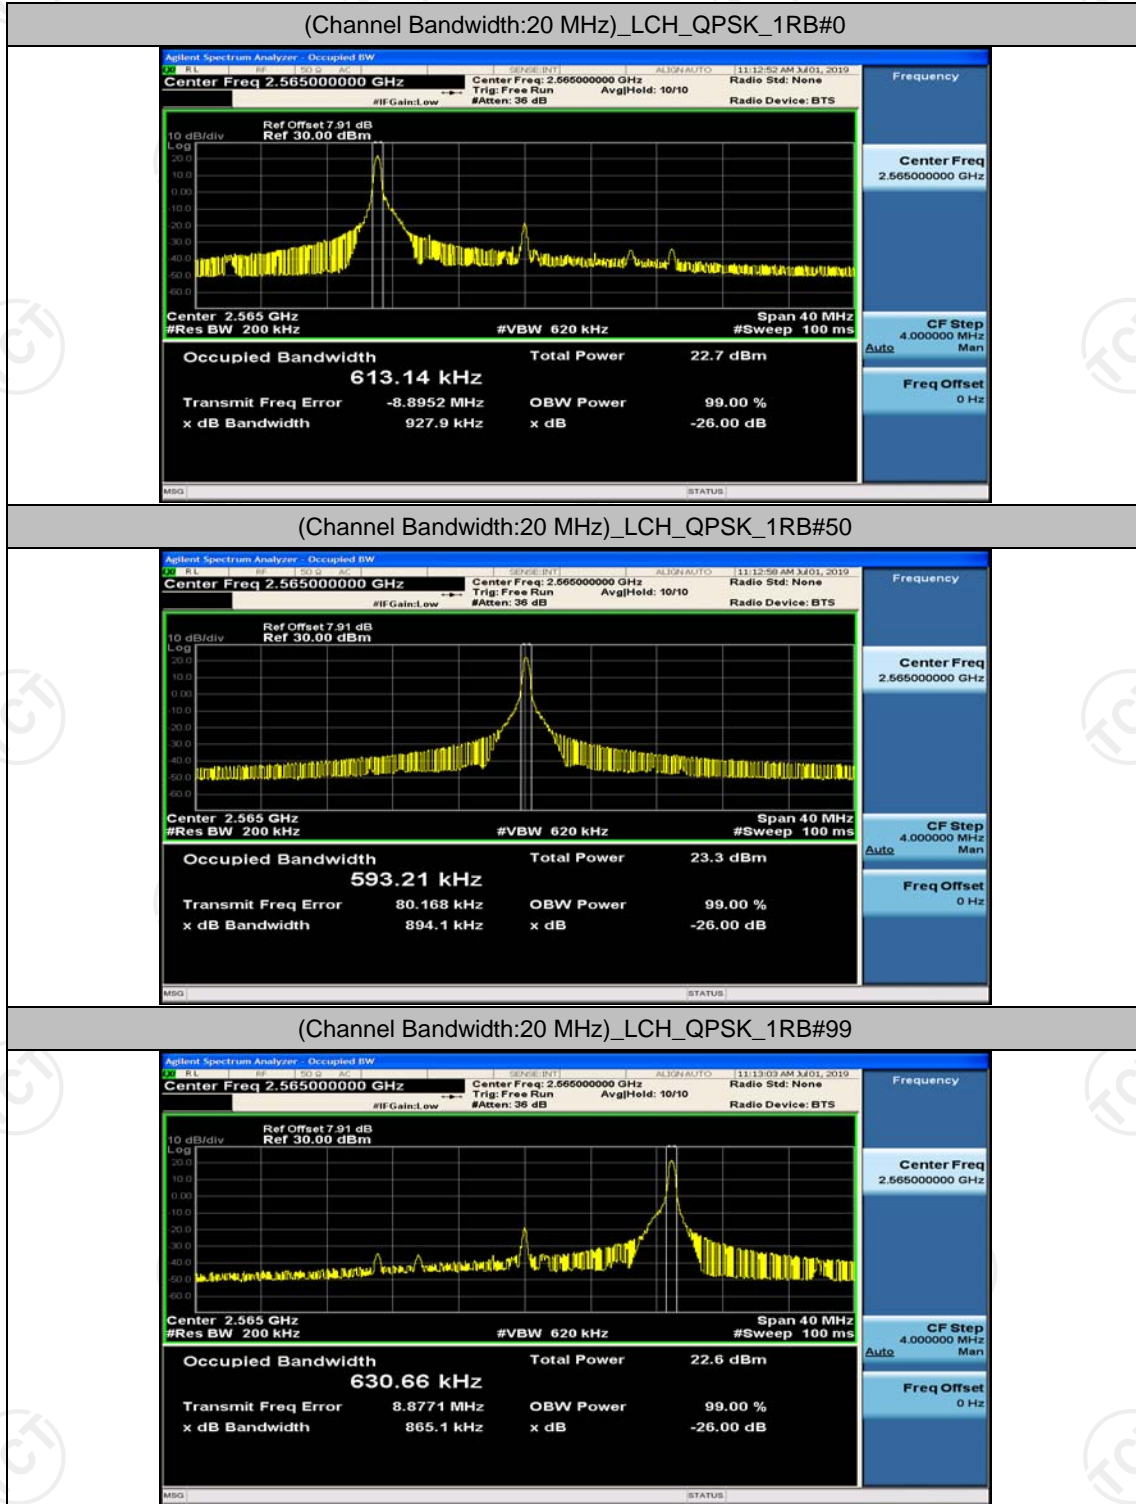

(Channel Bandwidth:15 MHz)_HCH_16QAM_37RB#18

(Channel Bandwidth:15 MHz)_HCH_16QAM_37RB#38

(Channel Bandwidth:15 MHz)_HCH_16QAM_75RB#0

Channel Bandwidth: 20 MHz

(Channel Bandwidth:20 MHz)_LCH_QPSK_50RB#0

(Channel Bandwidth:20 MHz)_LCH_QPSK_50RB#25

(Channel Bandwidth:20 MHz)_LCH_QPSK_50RB#50

(Channel Bandwidth:20 MHz)_LCH_QPSK_100RB#0

(Channel Bandwidth:20 MHz)_MCH_QPSK_1RB#0

(Channel Bandwidth:20 MHz)_MCH_QPSK_1RB#50

(Channel Bandwidth:20 MHz)_MCH_QPSK_1RB#99