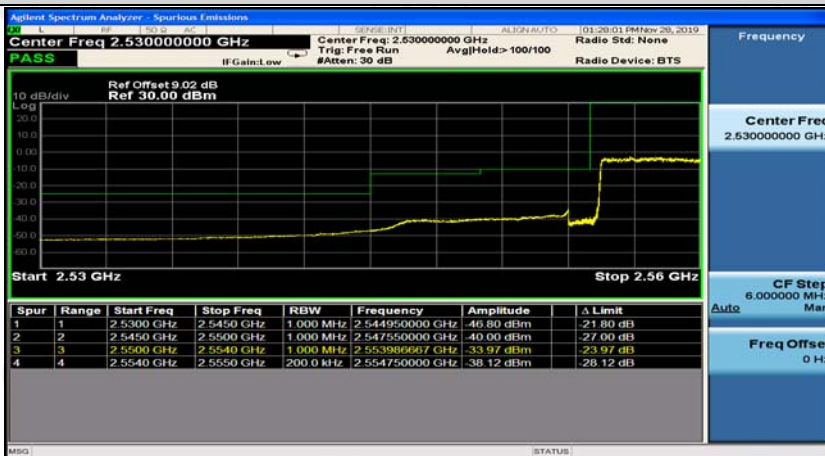

Band41-10MHz-QPSK-40290-50RB#0

Band41-10MHz-16QAM-40290-50RB#0