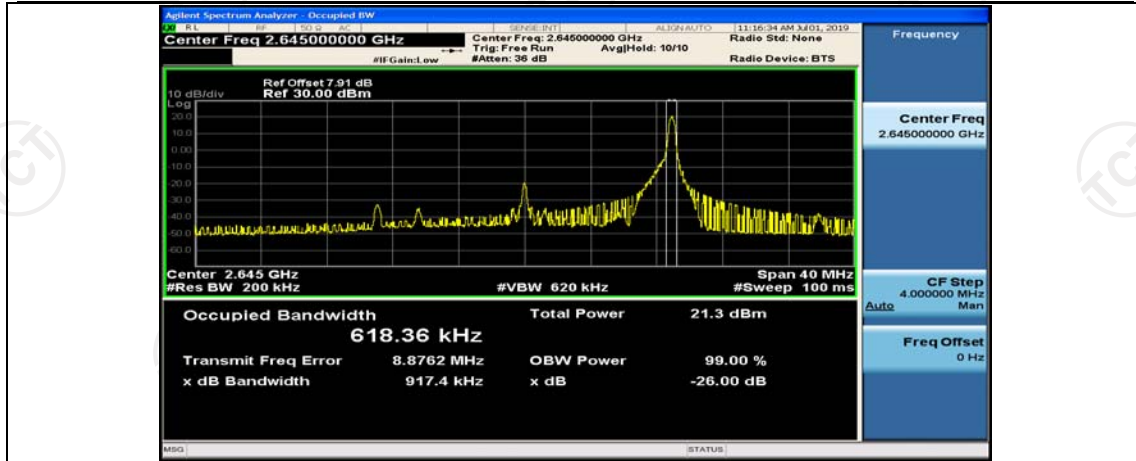

(Channel Bandwidth:20 MHz)_HCH_16QAM_1RB#99