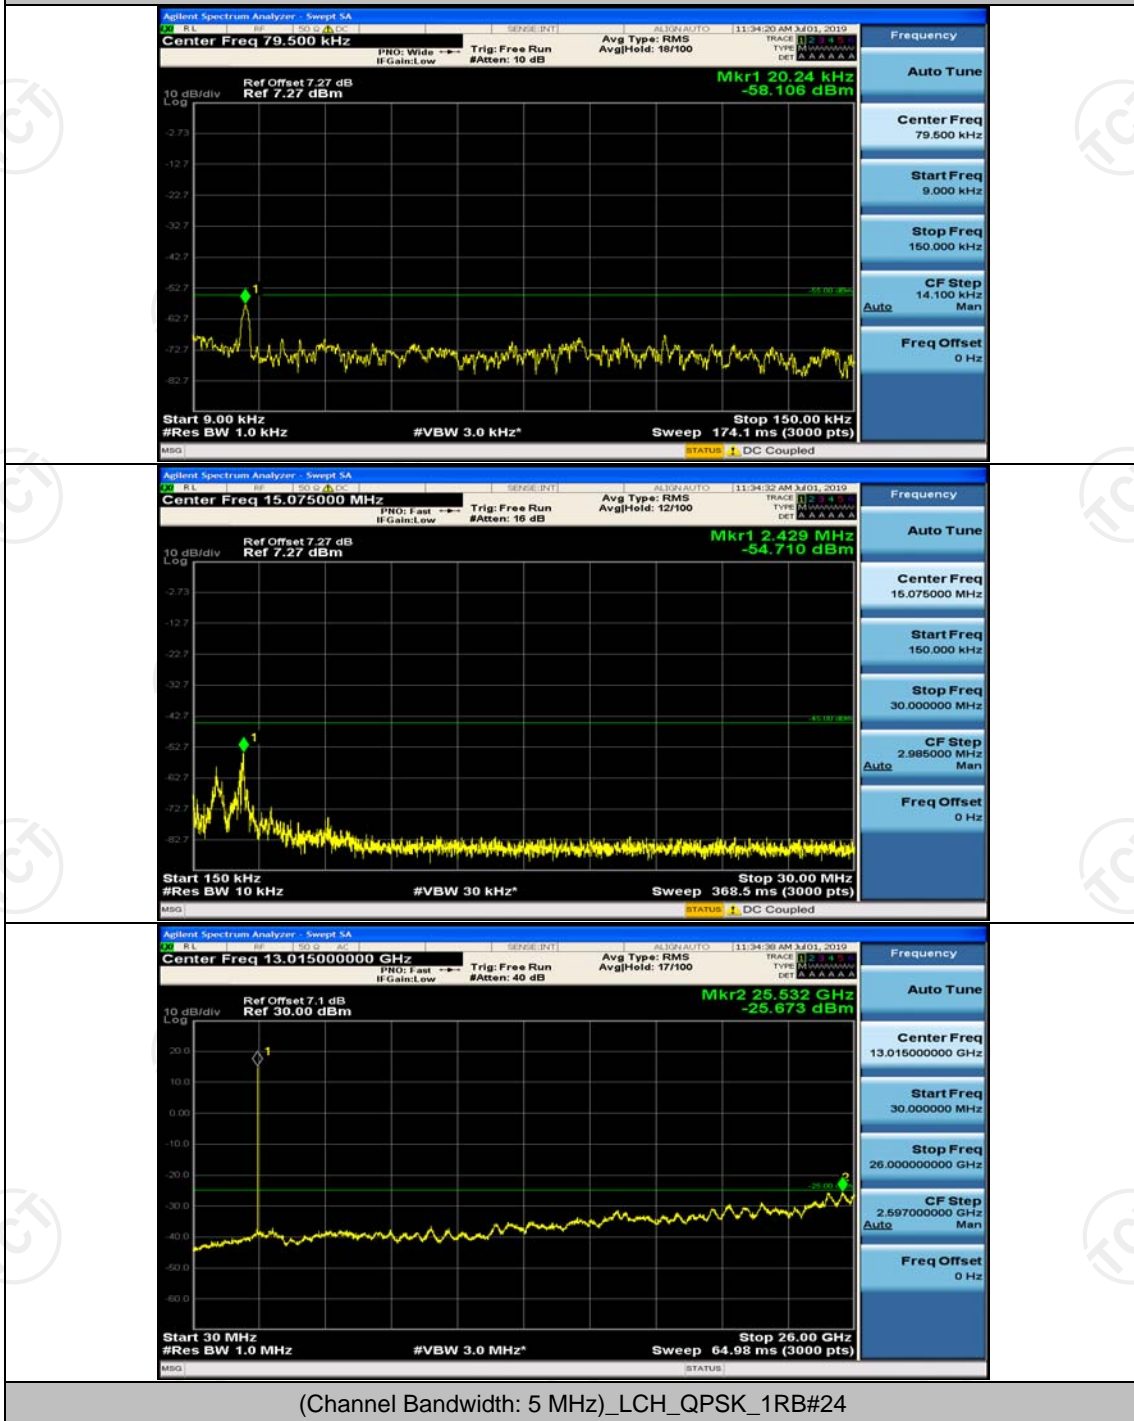

Band41-20MHz-16QAM-41140-100RB#0

Appendix E: Conducted Spurious Emission

Test Graphs

Channel Bandwidth: 5 MHz

(Channel Bandwidth: 5 MHz)_LCH_QPSK_1RB#12

(Channel Bandwidth: 5 MHz)_LCH_QPSK_1RB#24