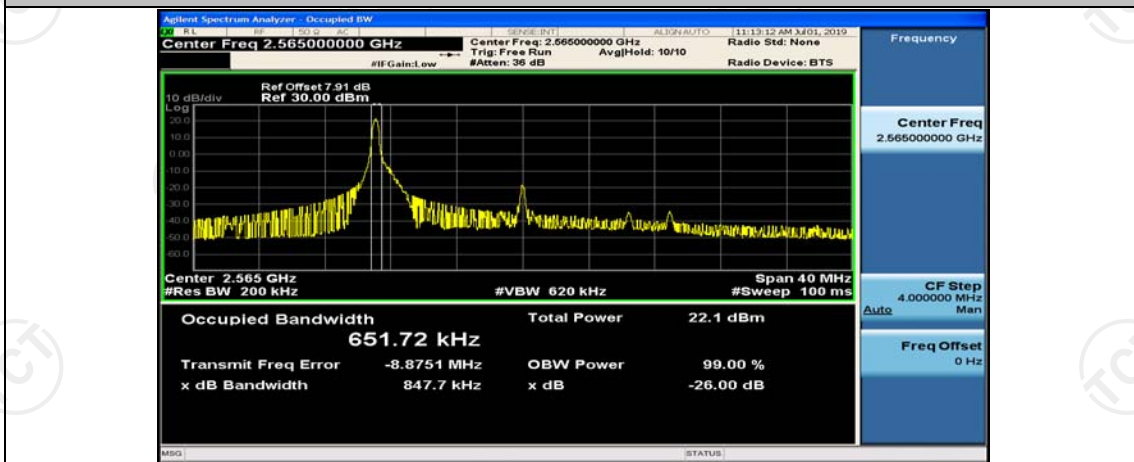

(Channel Bandwidth:20 MHz)_LCH_16QAM_1RB#0