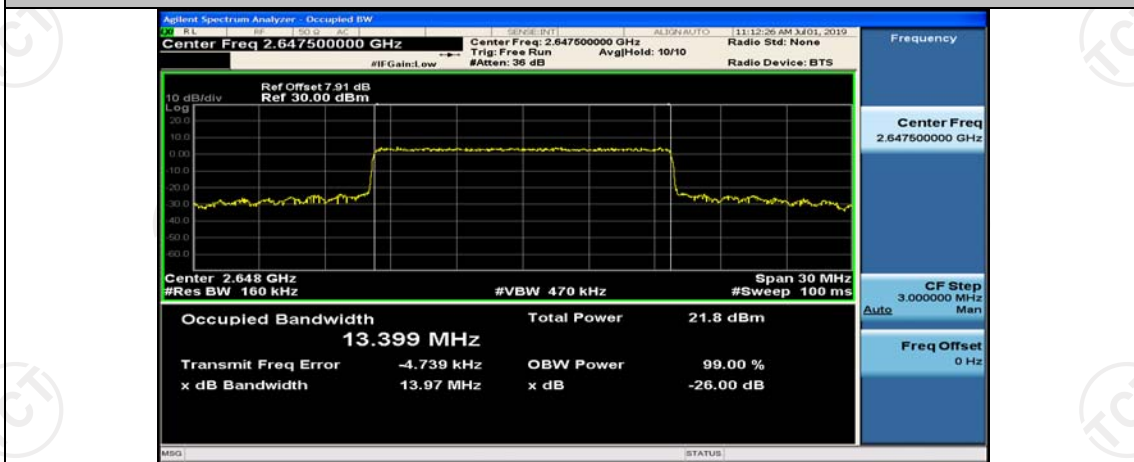

(Channel Bandwidth:15 MHz)_MCH_16QAM_75RB#0

(Channel Bandwidth:15 MHz)_HCH_16QAM_1RB#0

(Channel Bandwidth:15 MHz)_HCH_16QAM_1RB#37

(Channel Bandwidth:15 MHz)_HCH_16QAM_1RB#74

(Channel Bandwidth:15 MHz)_HCH_16QAM_37RB#0

(Channel Bandwidth:15 MHz)_HCH_16QAM_37RB#18

(Channel Bandwidth:15 MHz)_HCH_16QAM_37RB#38

(Channel Bandwidth:15 MHz)_HCH_16QAM_75RB#0

Channel Bandwidth: 20 MHz

(Channel Bandwidth:20 MHz)_LCH_QPSK_50RB#0

(Channel Bandwidth:20 MHz)_LCH_QPSK_50RB#25