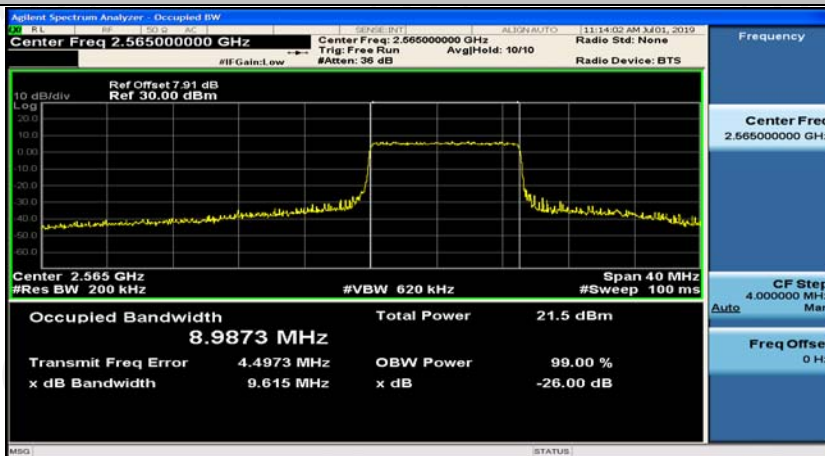

(Channel Bandwidth:20 MHz)_LCH_16QAM_50RB#50