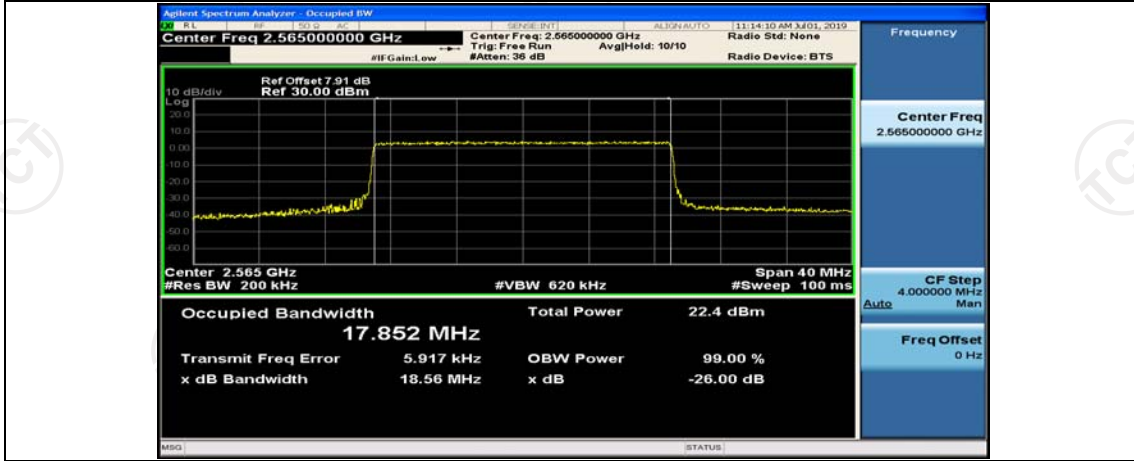

(Channel Bandwidth:15 MHz)_HCH_16QAM_37RB#18

(Channel Bandwidth:15 MHz)_HCH_16QAM_37RB#38

(Channel Bandwidth:15 MHz)_HCH_16QAM_75RB#0

Channel Bandwidth: 20 MHz

(Channel Bandwidth:20 MHz)_LCH_QPSK_50RB#0

(Channel Bandwidth:20 MHz)_LCH_QPSK_50RB#25

(Channel Bandwidth:20 MHz)_LCH_QPSK_50RB#50

(Channel Bandwidth:20 MHz)_LCH_QPSK_100RB#0

(Channel Bandwidth:20 MHz)_MCH_QPSK_1RB#0

(Channel Bandwidth:20 MHz)_MCH_QPSK_1RB#50

(Channel Bandwidth:20 MHz)_MCH_QPSK_1RB#99