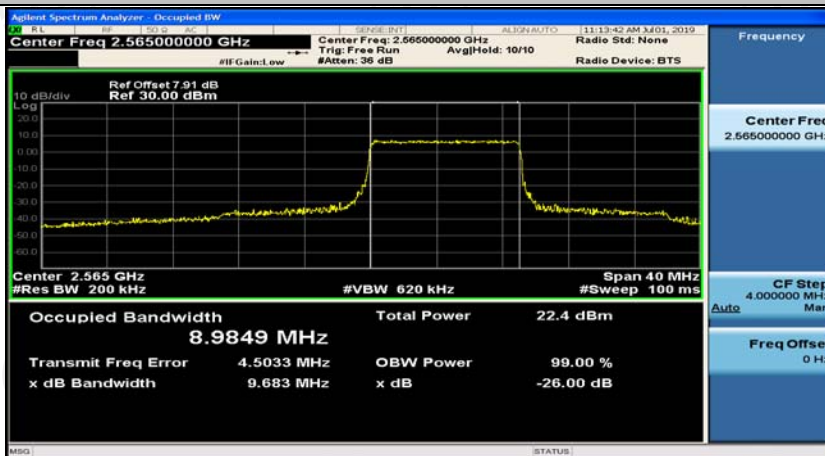

(Channel Bandwidth:15 MHz)_HCH_16QAM_37RB#18

(Channel Bandwidth:15 MHz)_HCH_16QAM_37RB#38

(Channel Bandwidth:15 MHz)_HCH_16QAM_75RB#0

Channel Bandwidth: 20 MHz

(Channel Bandwidth:20 MHz)_LCH_QPSK_50RB#0

(Channel Bandwidth:20 MHz)_LCH_QPSK_50RB#25

(Channel Bandwidth:20 MHz)_LCH_QPSK_50RB#50

(Channel Bandwidth:20 MHz)_LCH_QPSK_100RB#0

(Channel Bandwidth:20 MHz)_MCH_QPSK_1RB#0

(Channel Bandwidth:20 MHz)_MCH_QPSK_1RB#50

(Channel Bandwidth:20 MHz)_MCH_QPSK_1RB#99