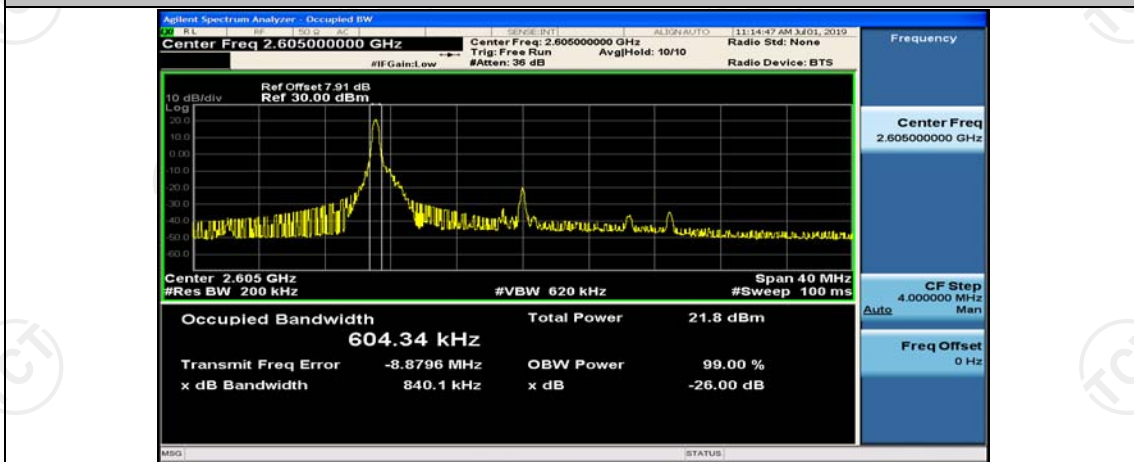

(Channel Bandwidth:20 MHz)_LCH_16QAM_50RB#25

(Channel Bandwidth:20 MHz)_LCH_16QAM_50RB#50

(Channel Bandwidth:20 MHz)_LCH_16QAM_100RB#0

(Channel Bandwidth:20 MHz)_MCH_16QAM_1RB#0

(Channel Bandwidth:20 MHz)_MCH_16QAM_1RB#50