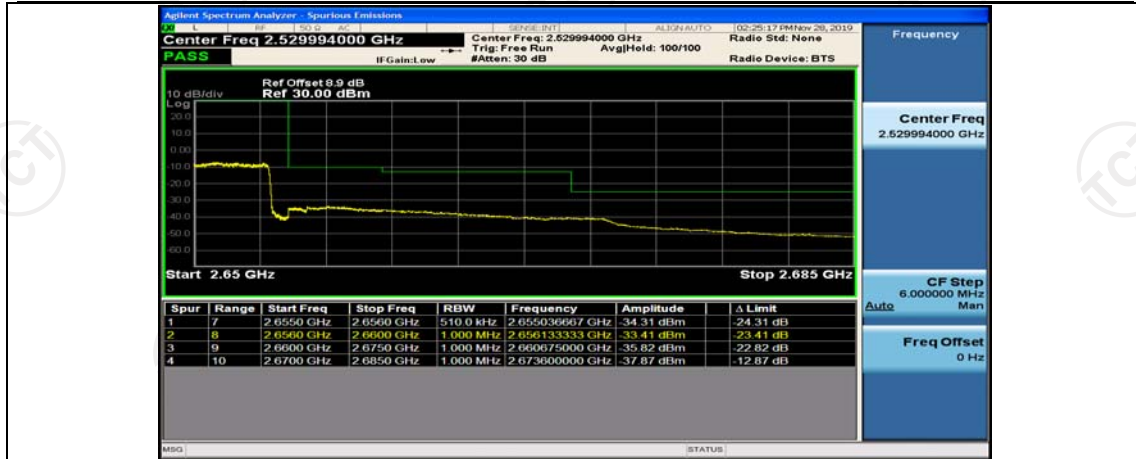

Band41-20MHz-16QAM-41140-100RB#0

Appendix E: Conducted Spurious Emission

Test Graphs

Channel Bandwidth: 5 MHz

(Channel Bandwidth: 5 MHz)_LCH_QPSK_1RB#12

(Channel Bandwidth: 5 MHz)_LCH_QPSK_1RB#24