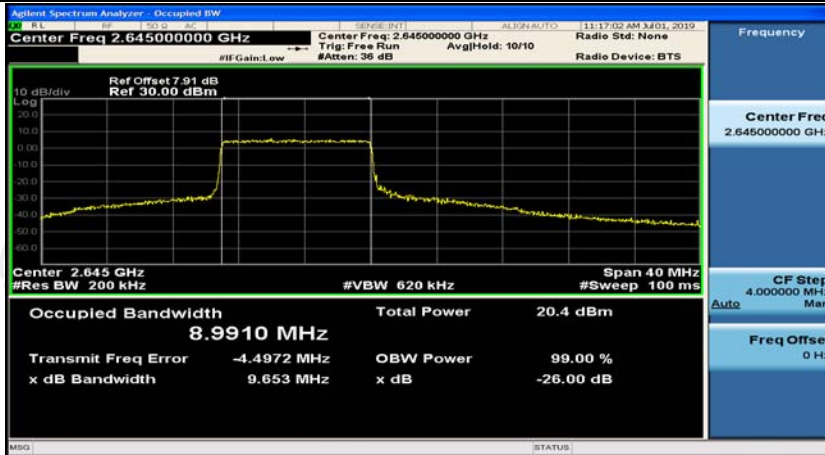

(Channel Bandwidth:20 MHz)_HCH_16QAM_1RB#0

(Channel Bandwidth:20 MHz)_HCH_16QAM_1RB#50

(Channel Bandwidth:20 MHz)_HCH_16QAM_1RB#99

(Channel Bandwidth:20 MHz)_HCH_16QAM_50RB#0

(Channel Bandwidth:20 MHz)_HCH_16QAM_50RB#25