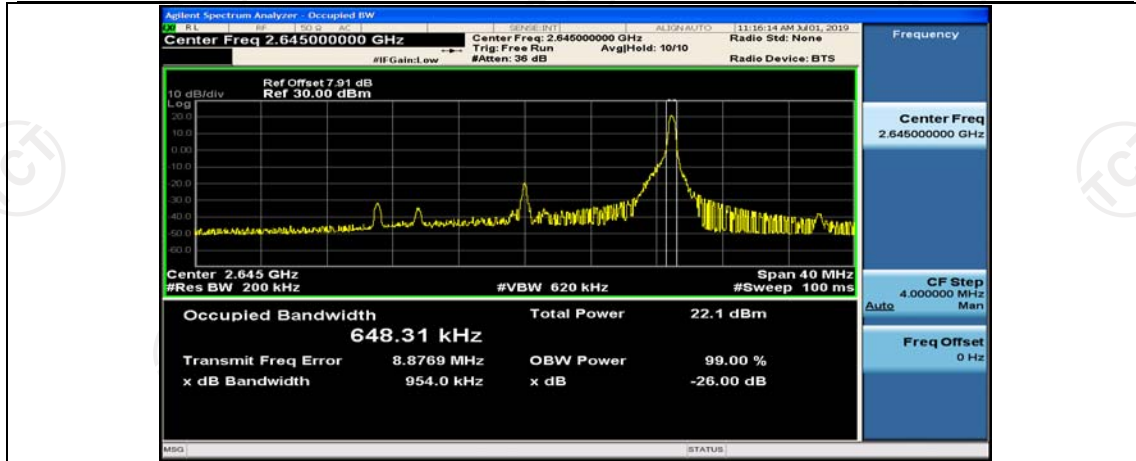

(Channel Bandwidth:20 MHz)_HCH_QPSK_1RB#50

(Channel Bandwidth:20 MHz)_HCH_QPSK_1RB#99