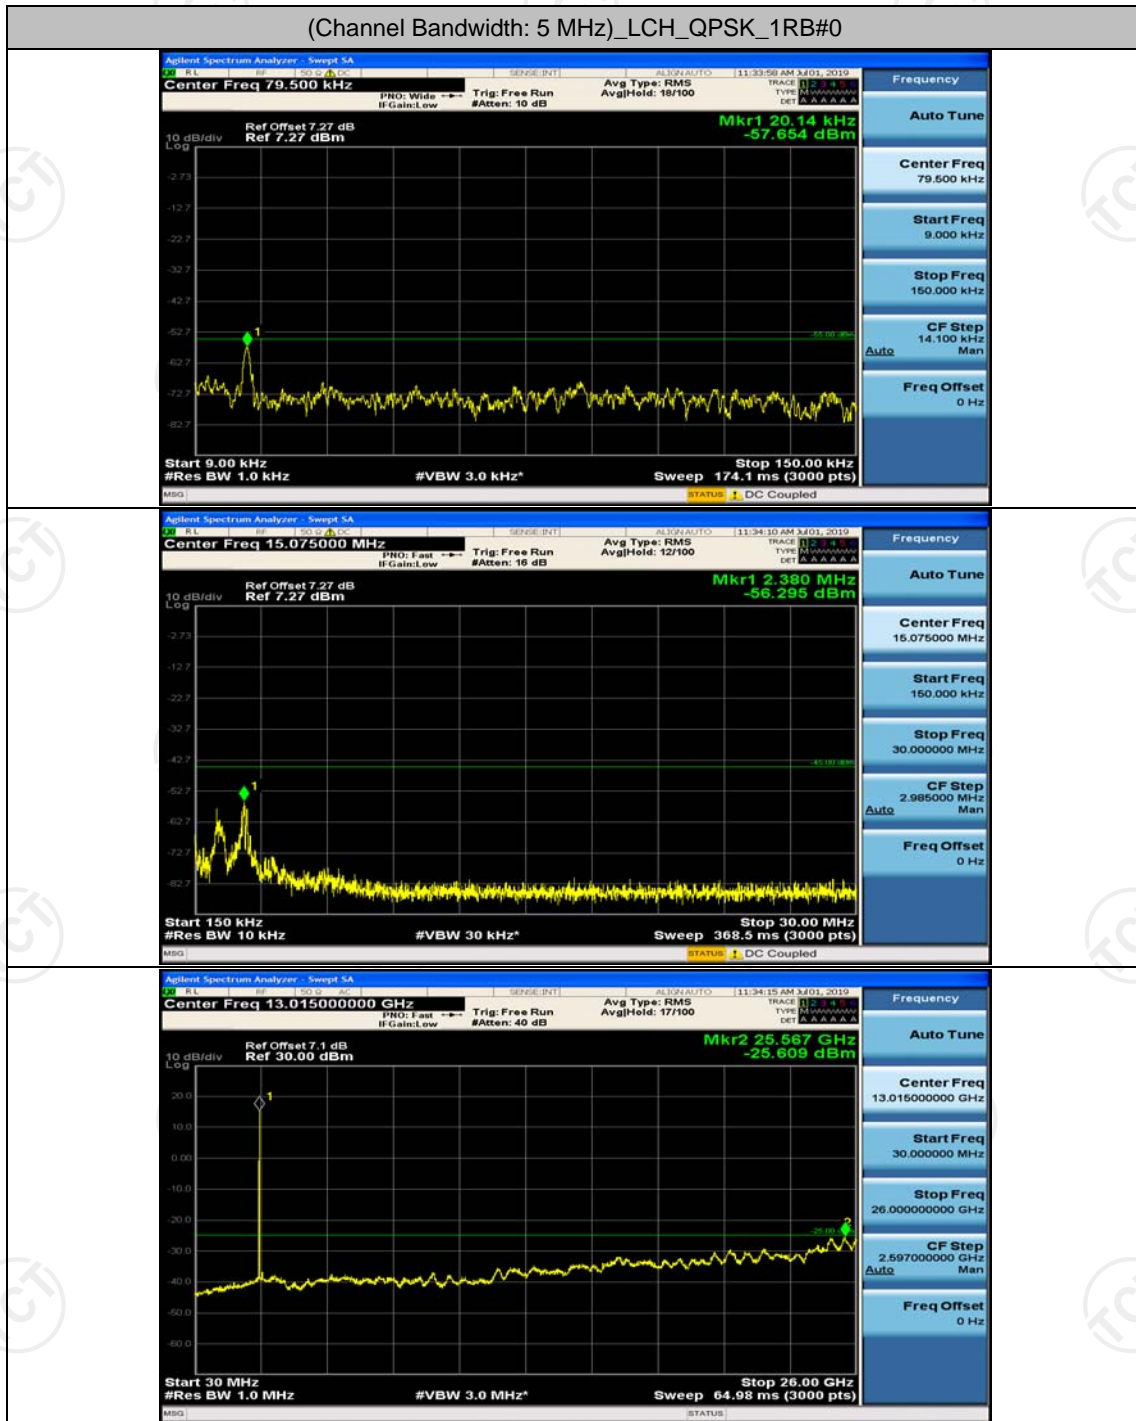

Band41-20MHz-16QAM-41140-100RB#0

Appendix E: Conducted Spurious Emission

Test Graphs

Channel Bandwidth: 5 MHz

(Channel Bandwidth: 5 MHz)_LCH_QPSK_1RB#12

(Channel Bandwidth: 5 MHz)_LCH_QPSK_1RB#24