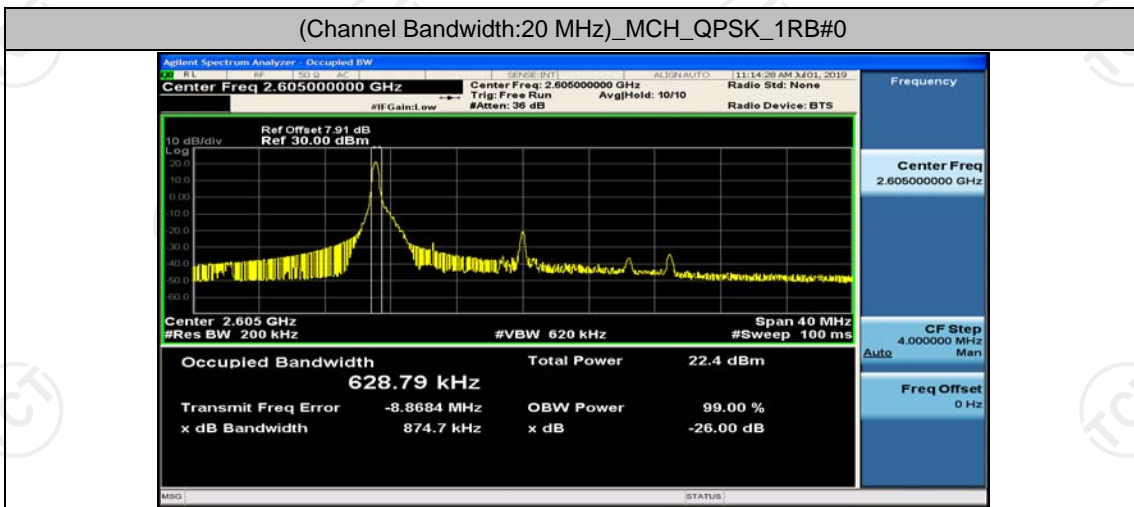

(Channel Bandwidth:15 MHz)_HCH_16QAM_37RB#18

(Channel Bandwidth:15 MHz)_HCH_16QAM_37RB#38

(Channel Bandwidth:15 MHz)_HCH_16QAM_75RB#0

Channel Bandwidth: 20 MHz

(Channel Bandwidth:20 MHz)_LCH_QPSK_50RB#0

(Channel Bandwidth:20 MHz)_LCH_QPSK_50RB#25

(Channel Bandwidth:20 MHz)_LCH_QPSK_50RB#50

(Channel Bandwidth:20 MHz)_LCH_QPSK_100RB#0

(Channel Bandwidth:20 MHz)_MCH_QPSK_1RB#0

(Channel Bandwidth:20 MHz)_MCH_QPSK_1RB#50

(Channel Bandwidth:20 MHz)_MCH_QPSK_1RB#99