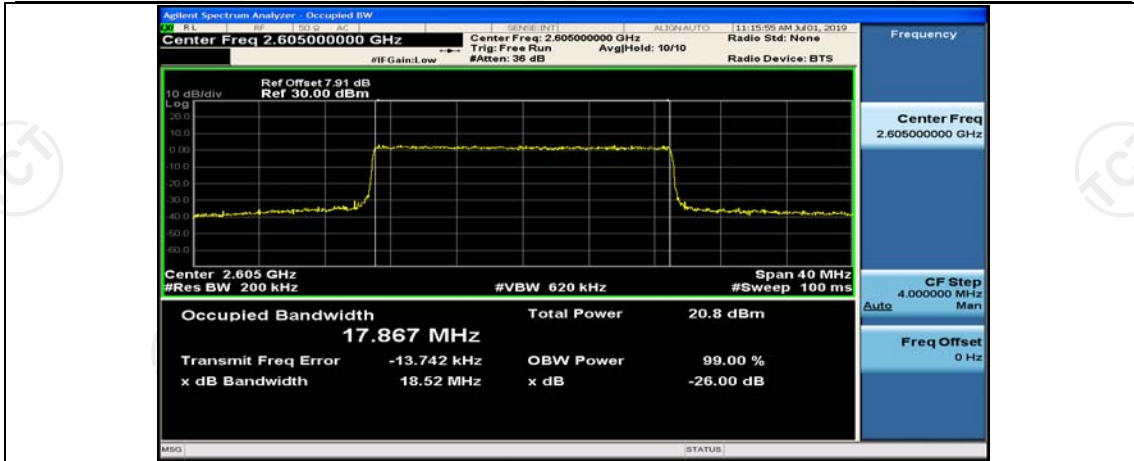

(Channel Bandwidth:20 MHz)_MCH_16QAM_1RB#99

(Channel Bandwidth:20 MHz)_MCH_16QAM_50RB#0

(Channel Bandwidth:20 MHz)_MCH_16QAM_50RB#25

(Channel Bandwidth:20 MHz)_MCH_16QAM_50RB#50

(Channel Bandwidth:20 MHz)_MCH_16QAM_100RB#0