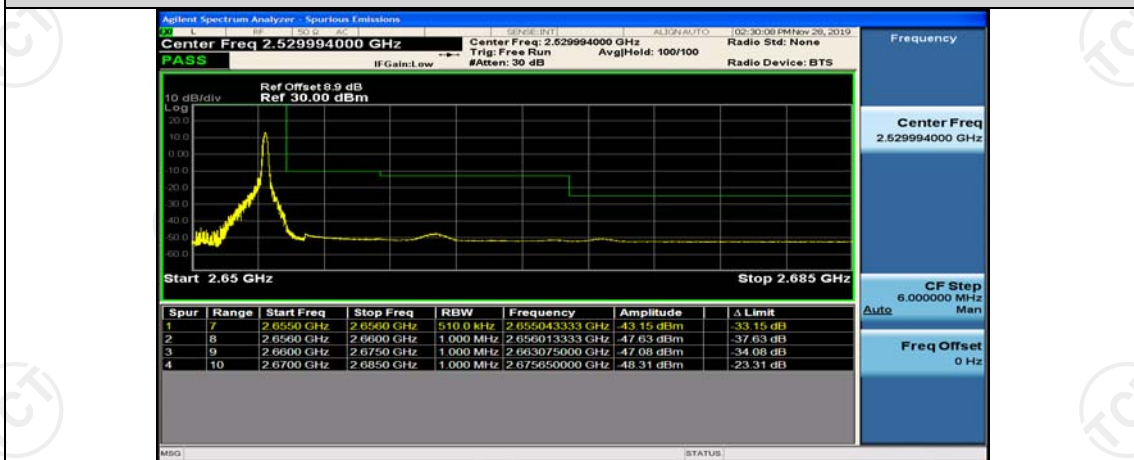

Band41-20MHz-QPSK-41140-1RB#99