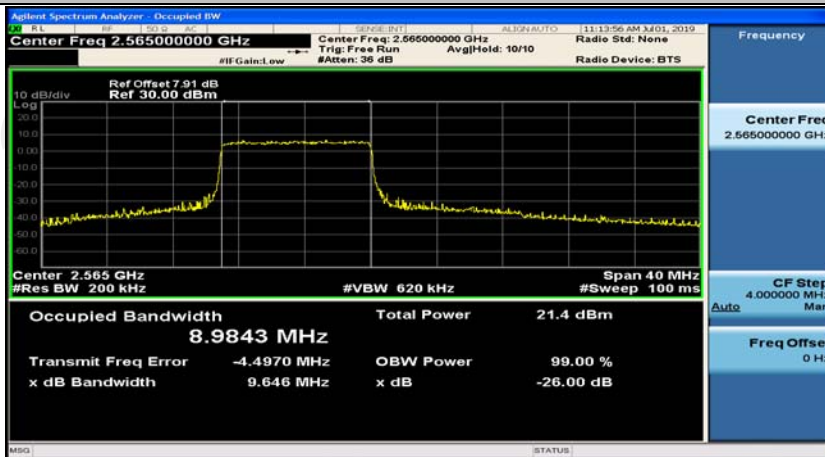

(Channel Bandwidth:20 MHz)_LCH_16QAM_50RB#25