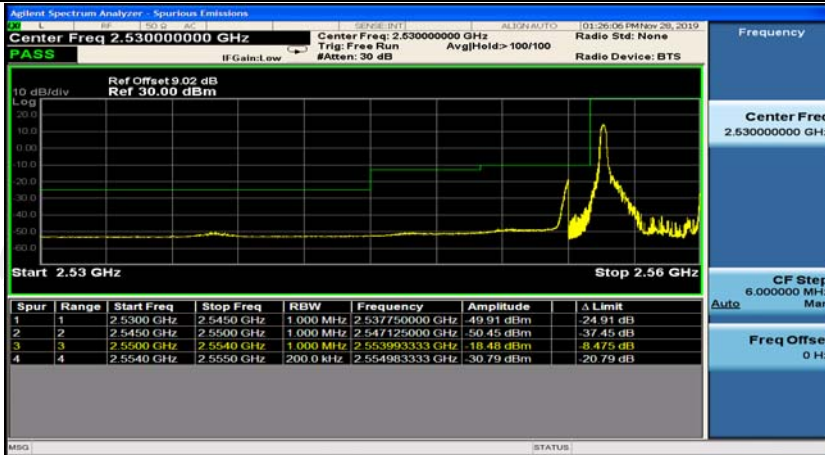

(Channel Bandwidth:20 MHz)_HCH_16QAM_50RB#50

(Channel Bandwidth:20 MHz)_HCH_16QAM_100RB#0

Appendix D: Band Edge

Test Graphs

Band41-5MHz-16QAM-41215-25RB#0

Band41-10MHz-QPSK-40290-1RB#0

Band41-10MHz-16QAM-40290-1RB#0