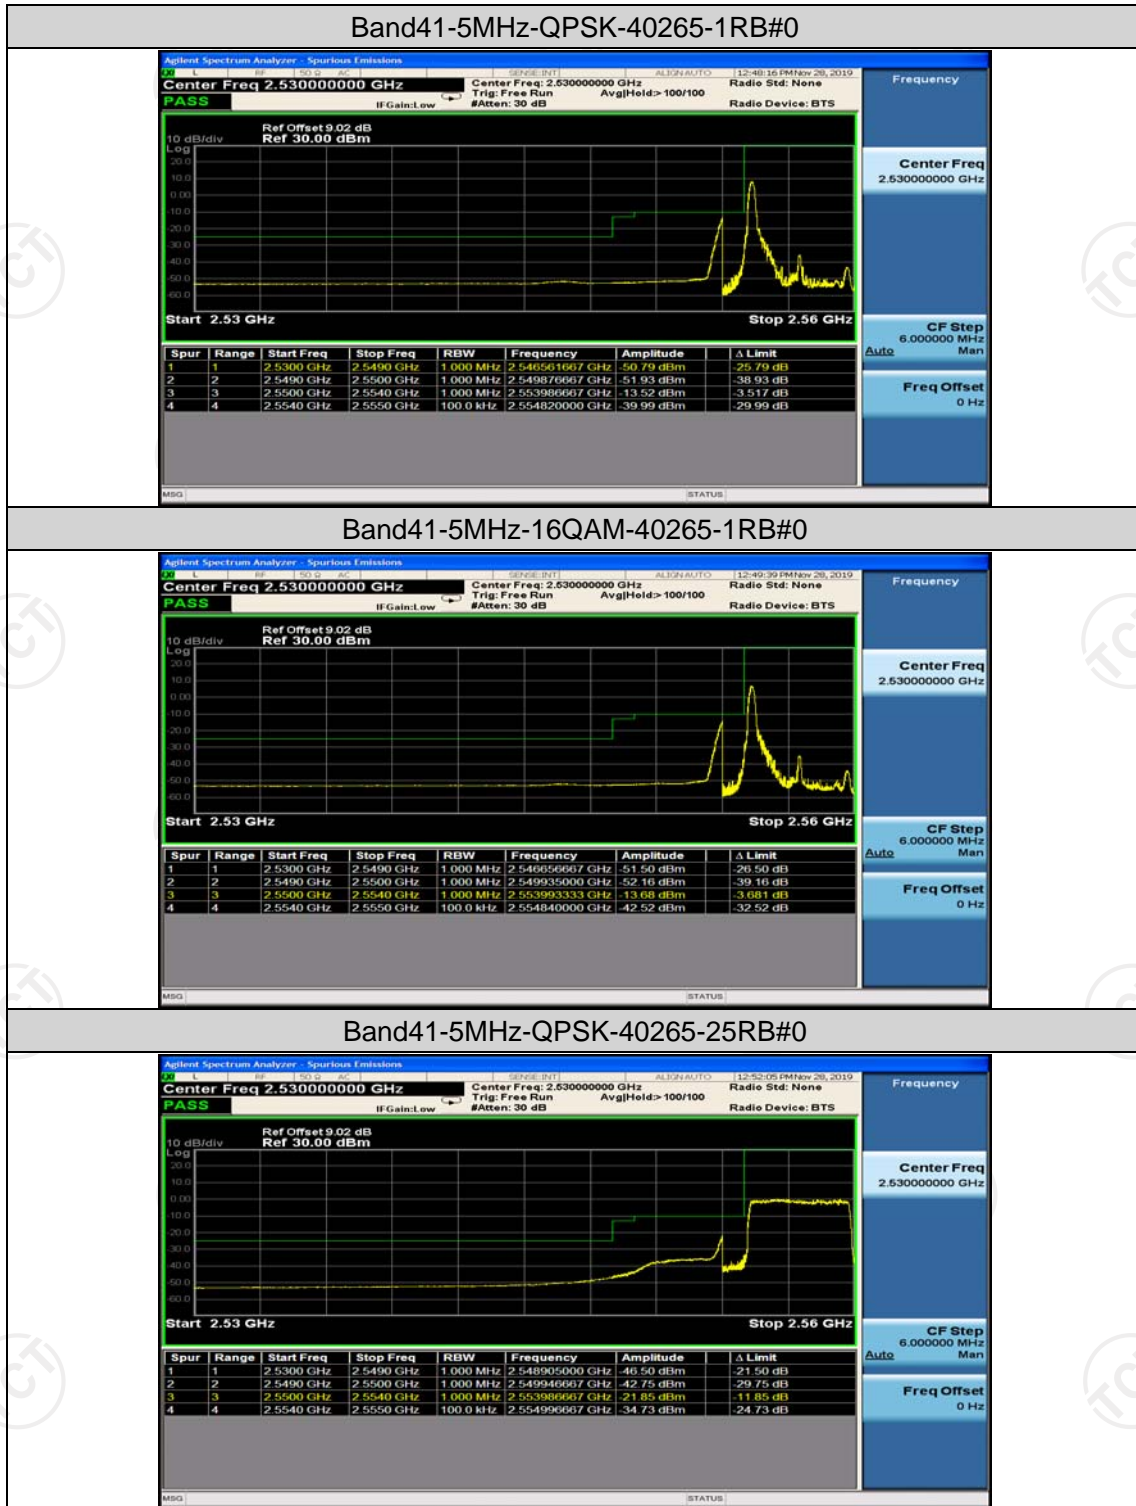

(Channel Bandwidth:20 MHz)_HCH_16QAM_50RB#50

(Channel Bandwidth:20 MHz)_HCH_16QAM_100RB#0

Appendix D: Band Edge

Test Graphs

Band41-5MHz-16QAM-41215-25RB#0

Band41-10MHz-QPSK-40290-1RB#0

Band41-10MHz-16QAM-40290-1RB#0