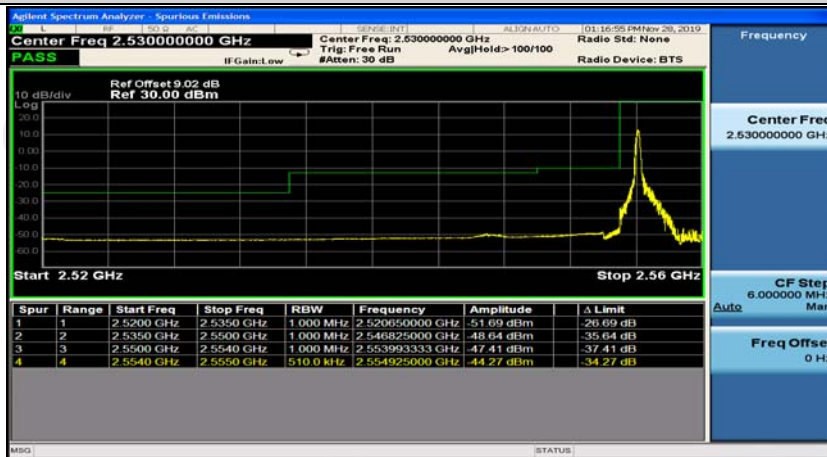

Band41-20MHz-16QAM-40340-1RB#0