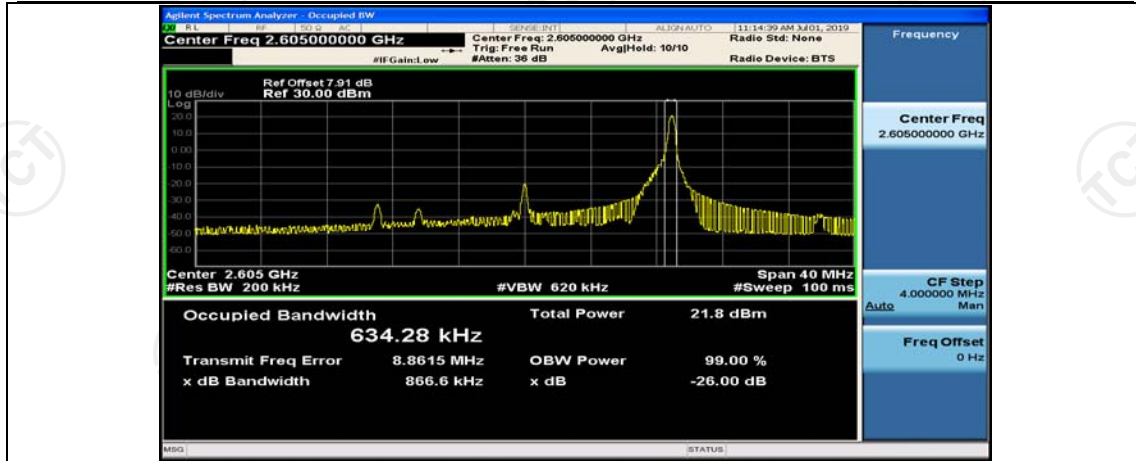

(Channel Bandwidth:20 MHz)_LCH_QPSK_50RB#50

(Channel Bandwidth:20 MHz)_LCH_QPSK_100RB#0

(Channel Bandwidth:20 MHz)_MCH_QPSK_1RB#0

(Channel Bandwidth:20 MHz)_MCH_QPSK_1RB#50

(Channel Bandwidth:20 MHz)_MCH_QPSK_1RB#99