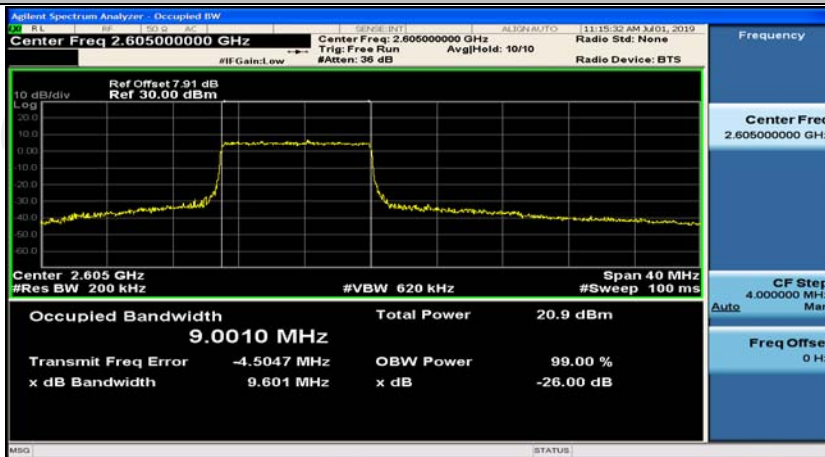

(Channel Bandwidth:20 MHz)_MCH_16QAM_50RB#25