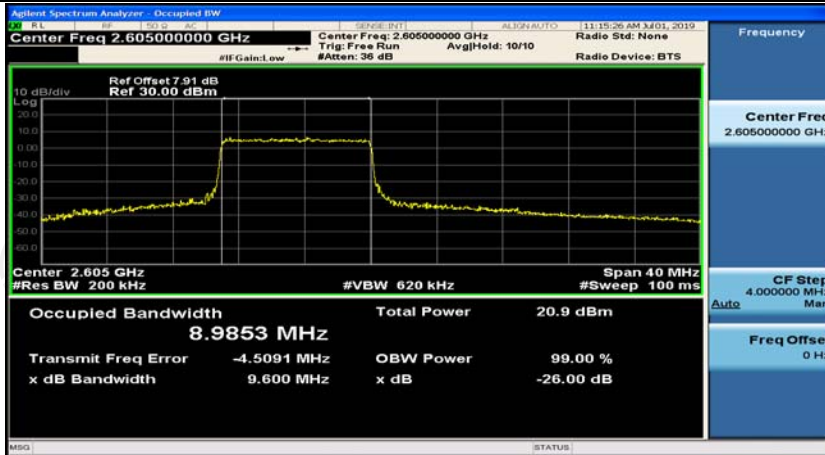

(Channel Bandwidth:20 MHz)_MCH_16QAM_50RB#0