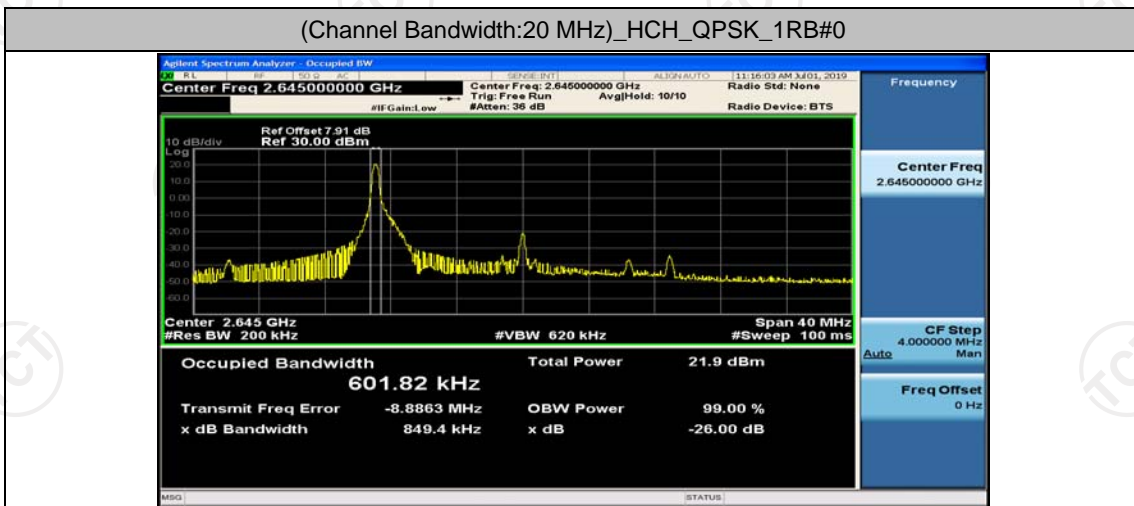

(Channel Bandwidth:20 MHz)_MCH_QPSK_50RB#0

(Channel Bandwidth:20 MHz)_MCH_QPSK_50RB#25

(Channel Bandwidth:20 MHz)_MCH_QPSK_50RB#50

(Channel Bandwidth:20 MHz)_MCH_QPSK_100RB#0

(Channel Bandwidth:20 MHz)_HCH_QPSK_1RB#0