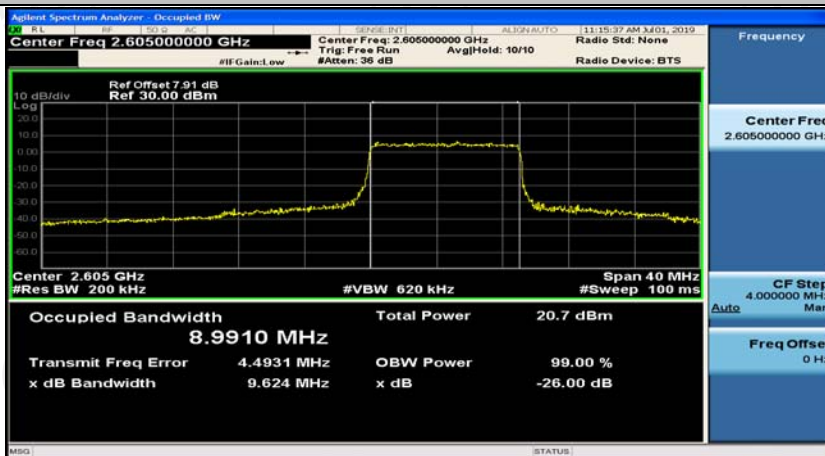

(Channel Bandwidth:20 MHz)_MCH_16QAM_1RB#99

(Channel Bandwidth:20 MHz)_MCH_16QAM_50RB#0

(Channel Bandwidth:20 MHz)_MCH_16QAM_50RB#25

(Channel Bandwidth:20 MHz)_MCH_16QAM_50RB#50

(Channel Bandwidth:20 MHz)_MCH_16QAM_100RB#0