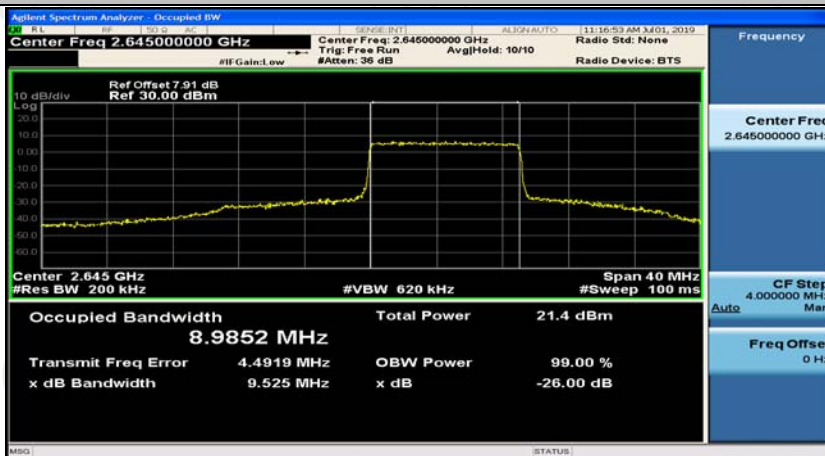

(Channel Bandwidth:20 MHz)_HCH_QPSK_1RB#50

(Channel Bandwidth:20 MHz)_HCH_QPSK_1RB#99

(Channel Bandwidth:20 MHz)_HCH_QPSK_50RB#0

(Channel Bandwidth:20 MHz)_HCH_QPSK_50RB#25

(Channel Bandwidth:20 MHz)_HCH_QPSK_50RB#50