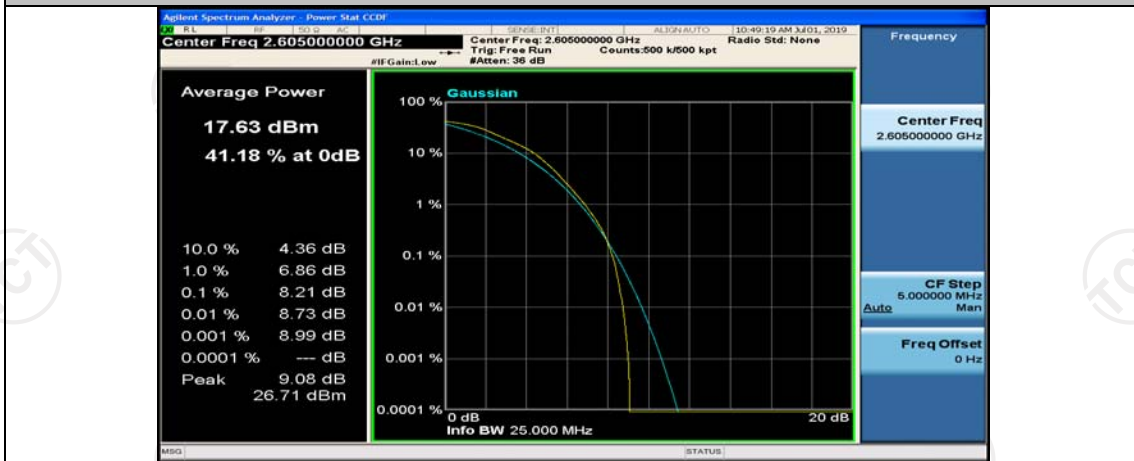

(Channel Bandwidth:20 MHz)_MCH_16QAM_50RB#25