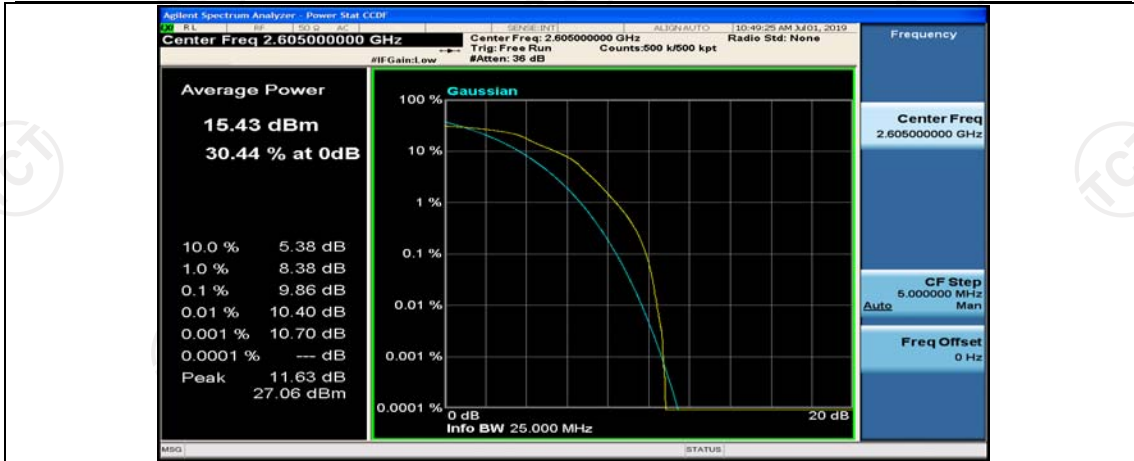

(Channel Bandwidth:20 MHz)_MCH_16QAM_50RB#50