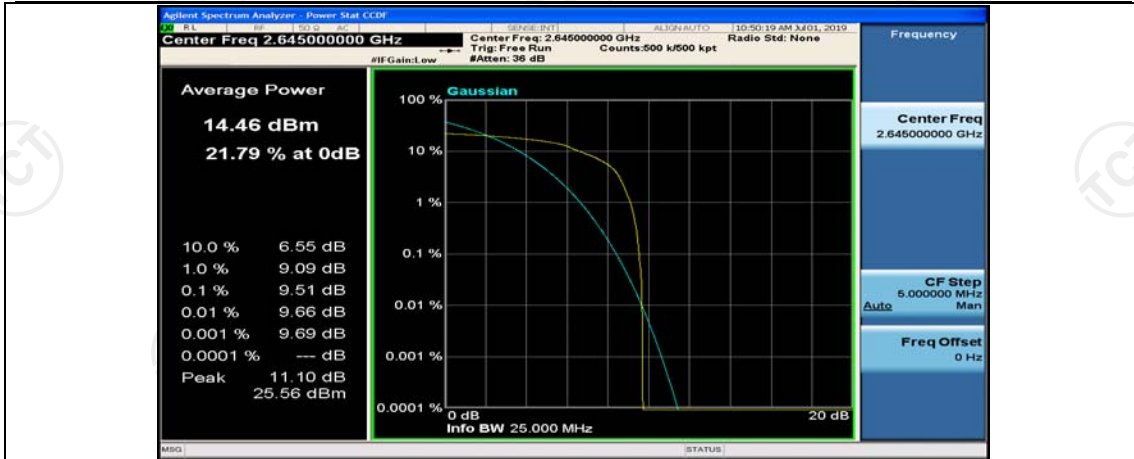

(Channel Bandwidth:20 MHz)_MCH_16QAM_50RB#25

(Channel Bandwidth:20 MHz)_MCH_16QAM_50RB#50

(Channel Bandwidth:20 MHz)_MCH_16QAM_100RB#0

(Channel Bandwidth:20 MHz)_HCH_16QAM_1RB#0

(Channel Bandwidth:20 MHz)_HCH_16QAM_1RB#49