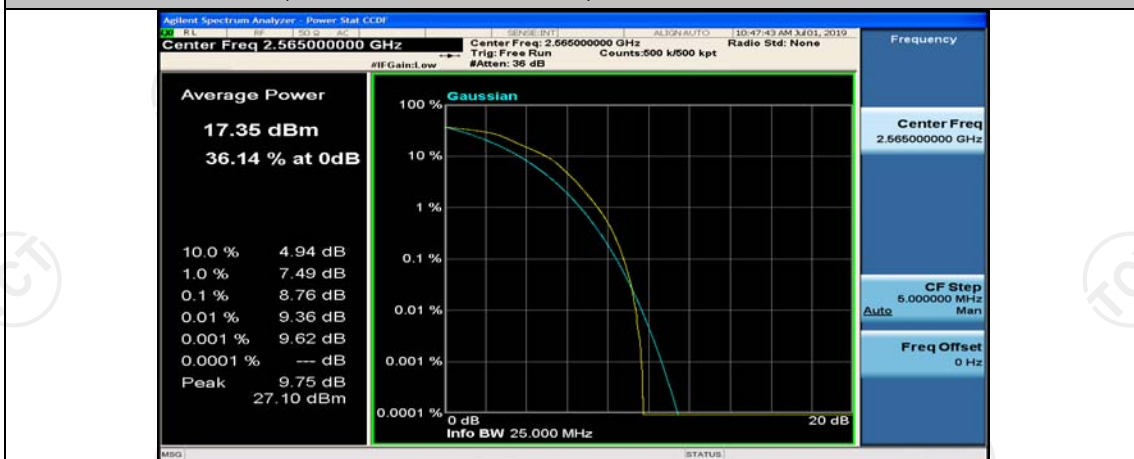

(Channel Bandwidth:20 MHz)_HCH_QPSK_50RB#50

(Channel Bandwidth:20 MHz)_HCH_QPSK_100RB#0

(Channel Bandwidth:20 MHz)_LCH_16QAM_1RB#0

(Channel Bandwidth:20 MHz)_LCH_16QAM_50RB#25

(Channel Bandwidth:20 MHz)_LCH_16QAM_50RB#50