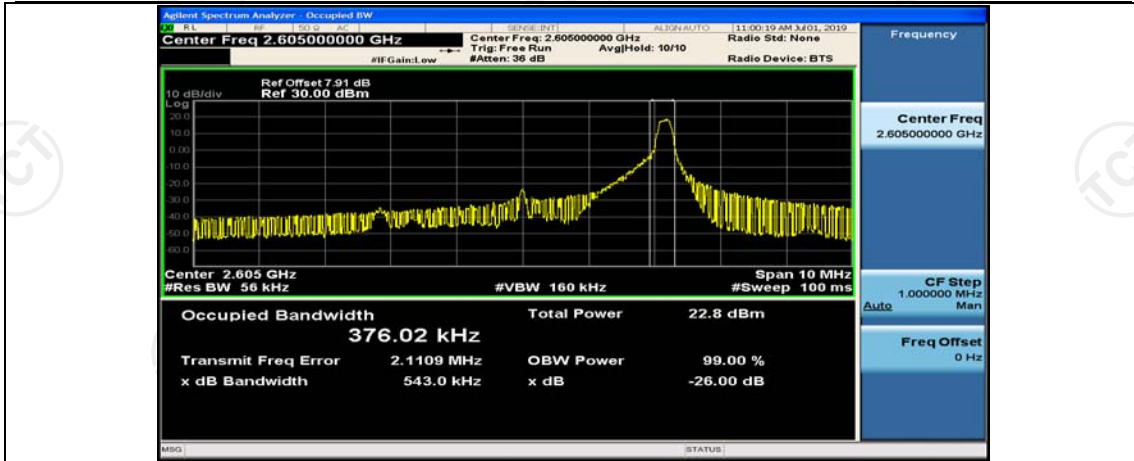

(Channel Bandwidth: 5 MHz)_MCH_QPSK_12RB#0