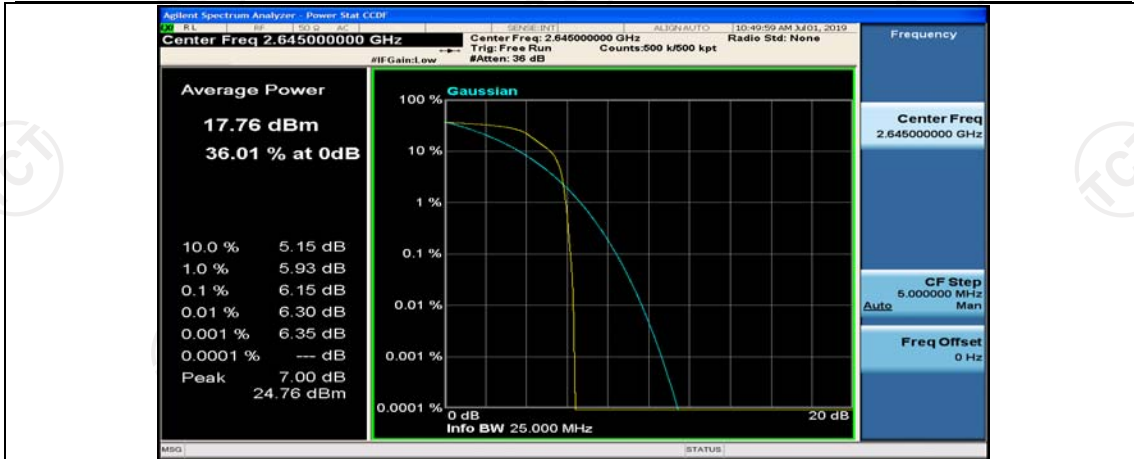

(Channel Bandwidth:20 MHz)_HCH_QPSK_1RB#49