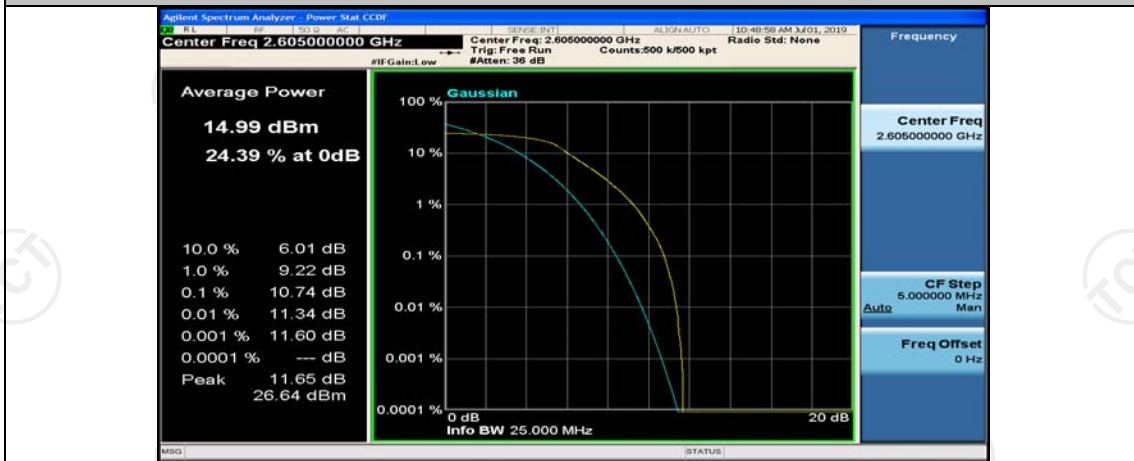

(Channel Bandwidth:20 MHz)_MCH_QPSK_50RB#25