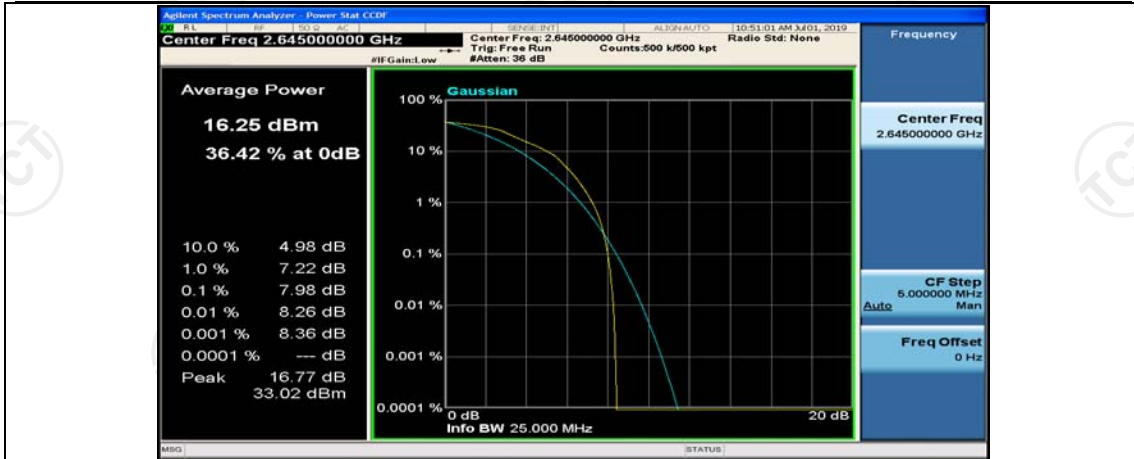

(Channel Bandwidth:20 MHz)_HCH_16QAM_50RB#25