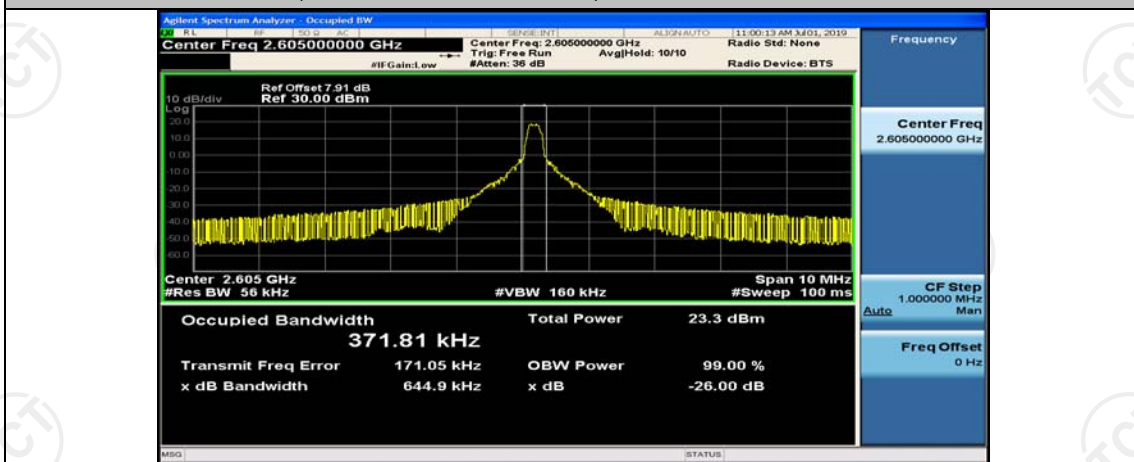

(Channel Bandwidth: 5 MHz)_MCH_QPSK_1RB#24