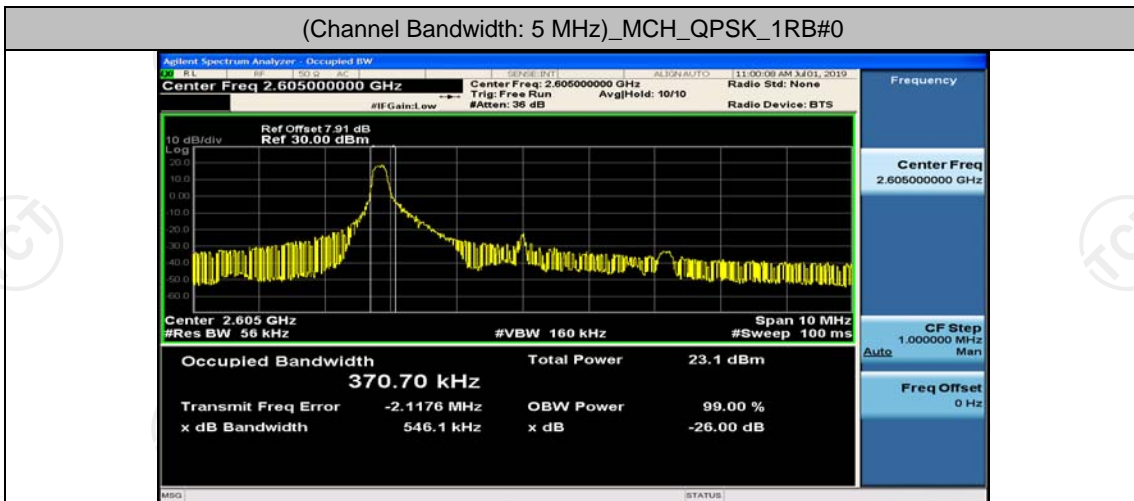

(Channel Bandwidth: 5 MHz)_MCH_QPSK_1RB#0

(Channel Bandwidth: 5 MHz)_MCH_QPSK_1RB#12