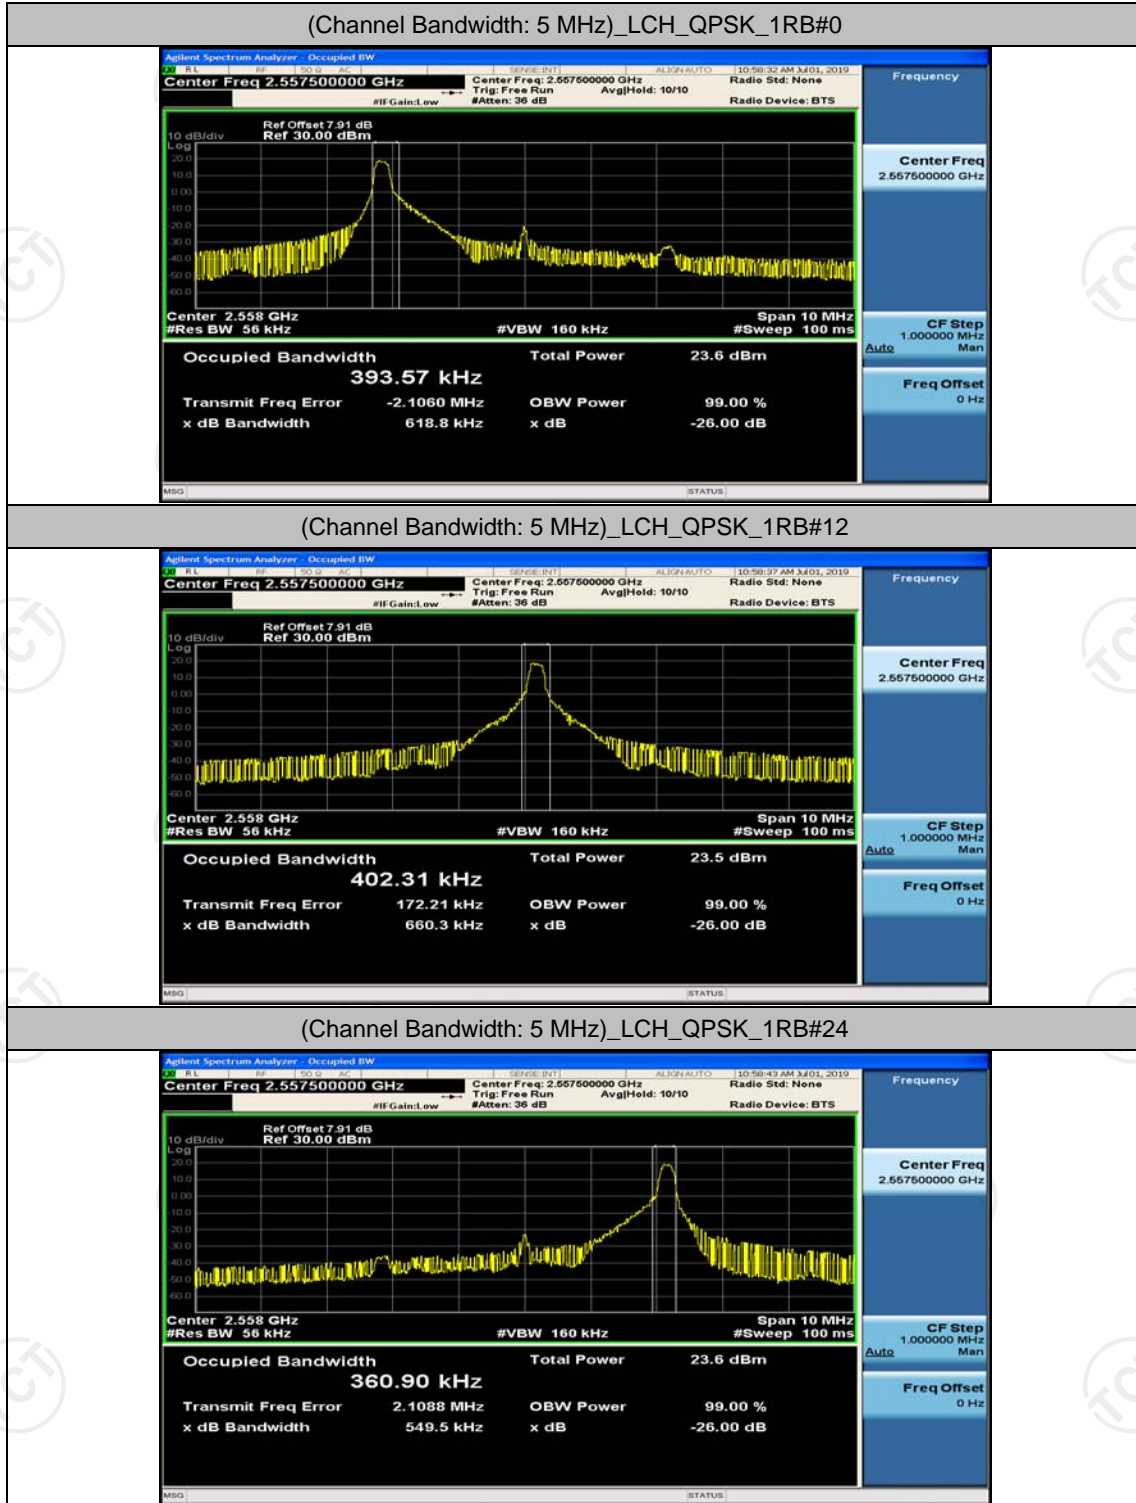

50	50	8.9849	9.683	PASS		
		100	0	17.852	18.56	PASS		
	MCH	1	0	0.62879	0.8747	PASS		
		1	50	0.58748	0.8434	PASS		
		1	99	0.63428	0.8666	PASS		
		50	0	8.9974	9.608	PASS		
		50	25	8.9941	9.618	PASS		
		50	50	9.0062	9.689	PASS		
		100	0	17.839	18.54	PASS		
		HCH	1	0	0.60182	0.8494	PASS	
	1		50	0.60599	0.8550	PASS		
	1		99	0.64831	0.9540	PASS		
	50		0	8.9906	9.645	PASS		
	50		25	8.9815	9.563	PASS		
	50		50	8.9852	9.525	PASS		
	100		0	17.849	18.59	PASS		
	16QAM		LCH	1	0	0.65172	0.8477	PASS
		1		50	0.59801	0.8852	PASS	
1		99		0.60447	0.8944	PASS		
50		0		8.9895	9.615	PASS		
50		25		8.9843	9.646	PASS		
50		50		8.9873	9.615	PASS		
100		0		17.836	18.54	PASS		
MCH		1		0	0.60434	0.8401	PASS	
		1	50	0.59875	0.8270	PASS		
		1	99	0.60264	0.9059	PASS		
		50	0	8.9853	9.600	PASS		
		50	25	9.0010	9.601	PASS		
		50	50	8.9910	9.624	PASS		
		100	0	17.867	18.52	PASS		
		HCH	1	0	0.64413	0.9474	PASS	
1			50	0.61521	0.9274	PASS		
1			99	0.61836	0.9174	PASS		
50			0	8.9910	9.653	PASS		
50	25		8.9864	9.698	PASS			
50	50		8.9817	9.591	PASS			
100	0		17.857	18.52	PASS			

Test Graphs

Channel Bandwidth: 5 MHz