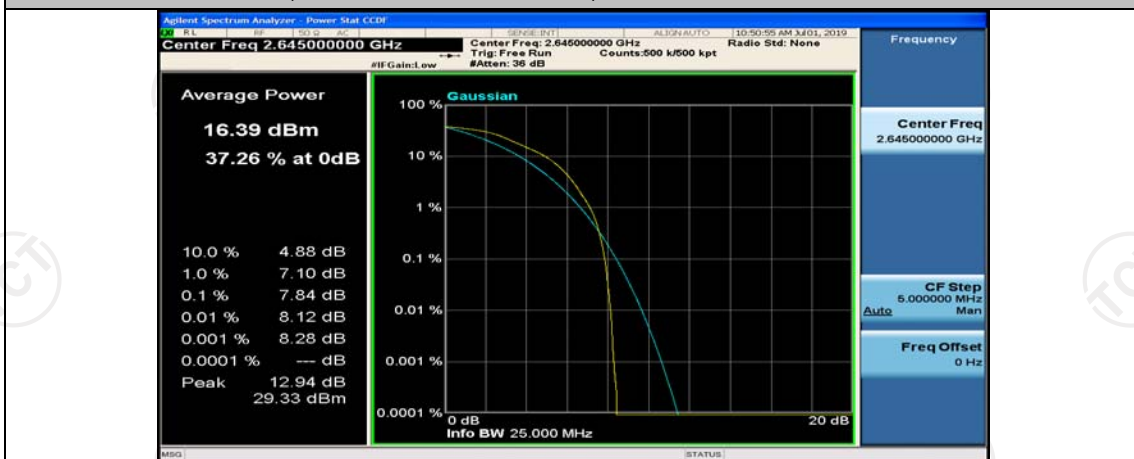

(Channel Bandwidth:20 MHz)_HCH_16QAM_50RB#0