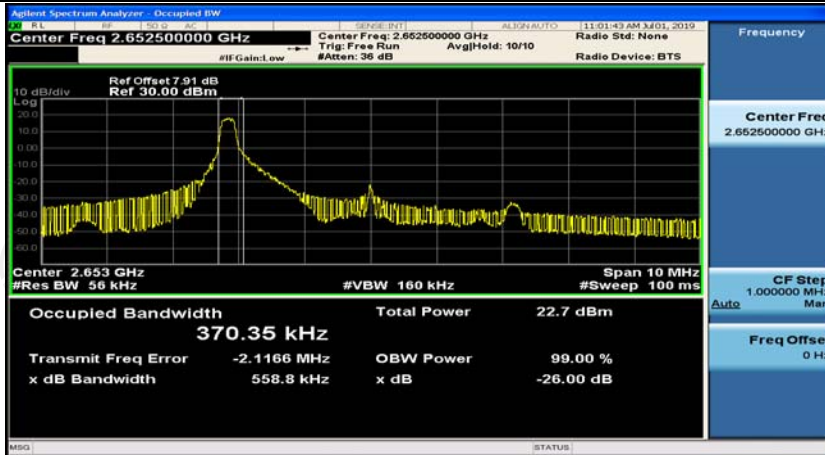

(Channel Bandwidth: 5 MHz)_HCH_QPSK_1RB#12