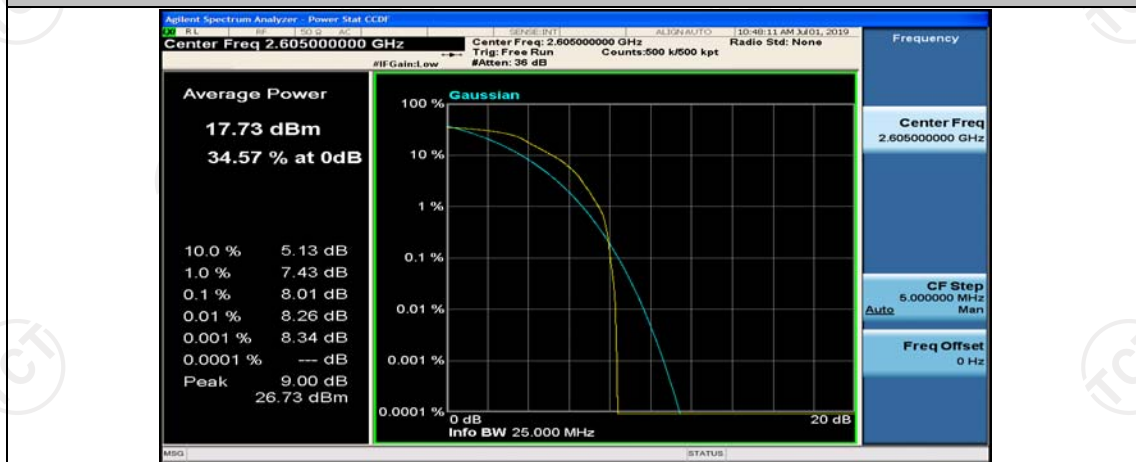

(Channel Bandwidth:20 MHz)_LCH_QPSK_50RB#25

(Channel Bandwidth:20 MHz)_LCH_QPSK_50RB#50

(Channel Bandwidth:20 MHz)_LCH_QPSK_100RB#0

(Channel Bandwidth:20 MHz)_MCH_QPSK_1RB#0

(Channel Bandwidth:20 MHz)_MCH_QPSK_1RB#49