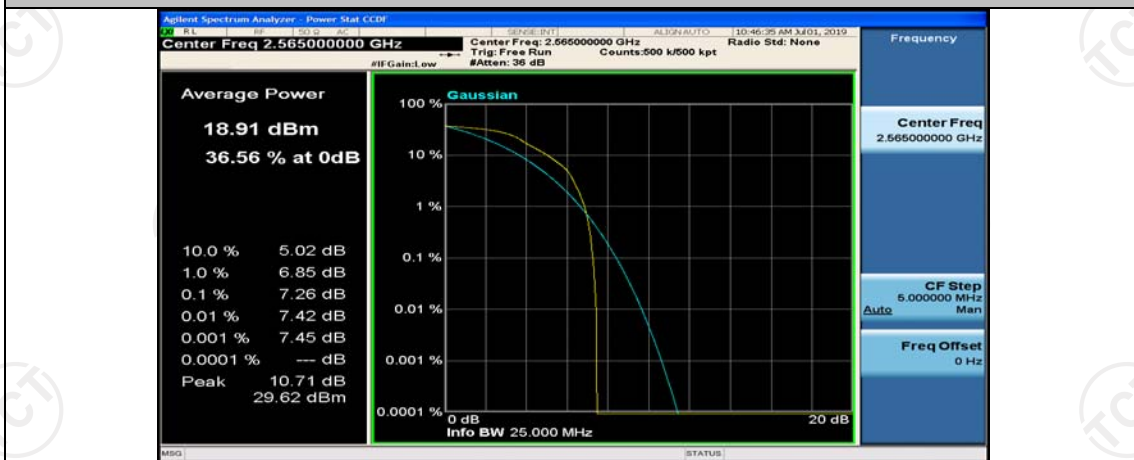

(Channel Bandwidth:15 MHz)_HCH_16QAM_75RB#0

Channel Bandwidth: 20 MHz

(Channel Bandwidth:20 MHz)_LCH_QPSK_1RB#0

(Channel Bandwidth:20 MHz)_LCH_QPSK_1RB#49

(Channel Bandwidth:20 MHz)_LCH_QPSK_1RB#99

(Channel Bandwidth:20 MHz)_LCH_QPSK_50RB#0