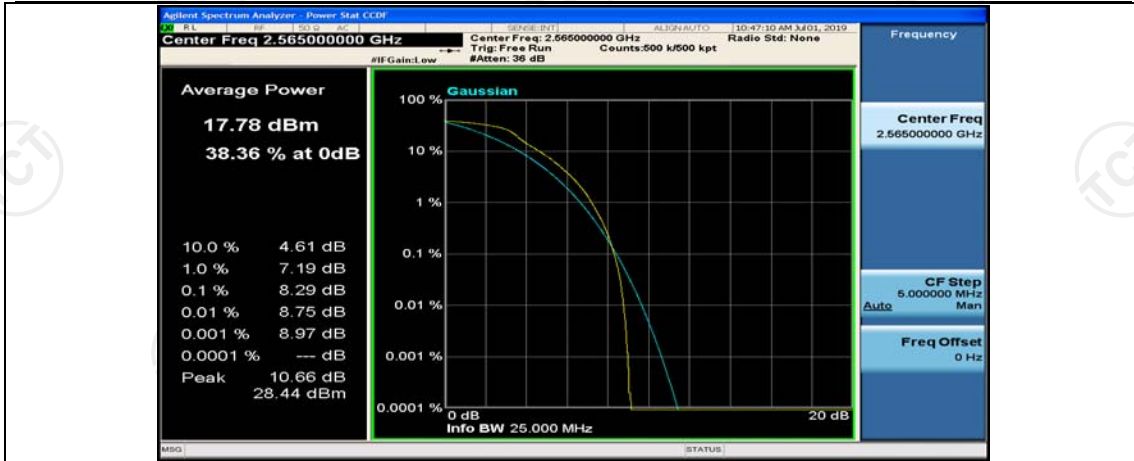

(Channel Bandwidth:15 MHz)_HCH_16QAM_75RB#0

Channel Bandwidth: 20 MHz

(Channel Bandwidth:20 MHz)_LCH_QPSK_1RB#0

(Channel Bandwidth:20 MHz)_LCH_QPSK_1RB#49

(Channel Bandwidth:20 MHz)_LCH_QPSK_1RB#99

(Channel Bandwidth:20 MHz)_LCH_QPSK_50RB#0