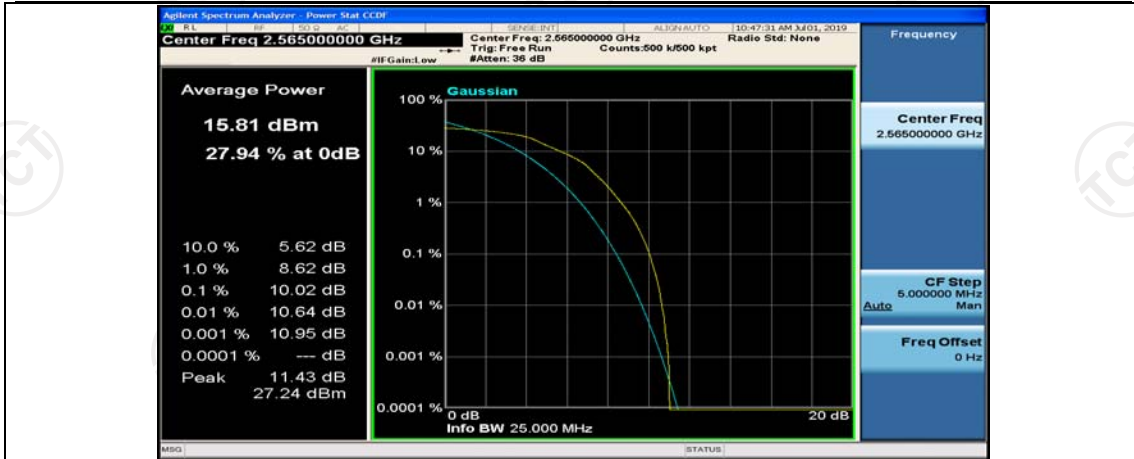

(Channel Bandwidth:20 MHz)_HCH_QPSK_50RB#50

(Channel Bandwidth:20 MHz)_HCH_QPSK_100RB#0

(Channel Bandwidth:20 MHz)_LCH_16QAM_1RB#0

(Channel Bandwidth:20 MHz)_LCH_16QAM_50RB#25

(Channel Bandwidth:20 MHz)_LCH_16QAM_50RB#50