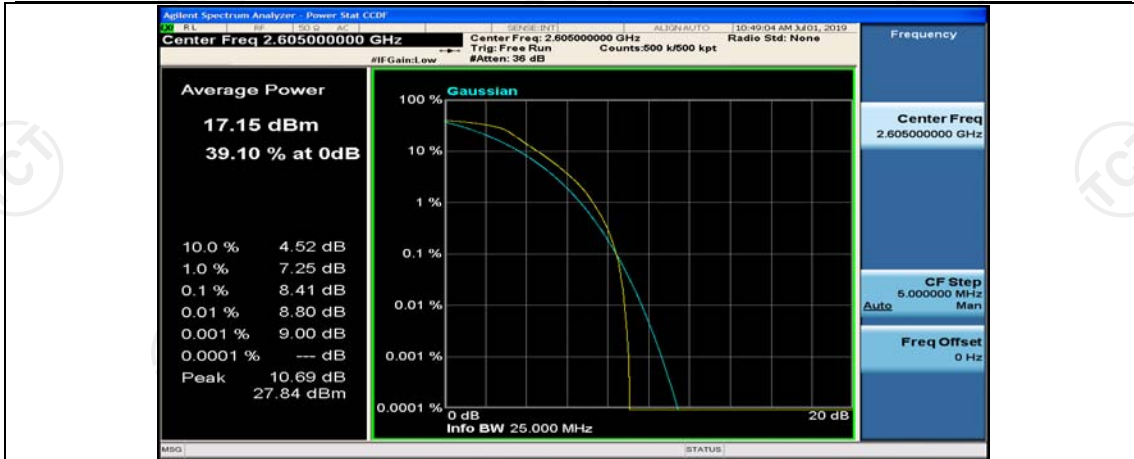

(Channel Bandwidth:20 MHz)_MCH_QPSK_1RB#99

(Channel Bandwidth:20 MHz)_MCH_QPSK_50RB#0

(Channel Bandwidth:20 MHz)_MCH_QPSK_50RB#25

(Channel Bandwidth:20 MHz)_MCH_QPSK_50RB#50

(Channel Bandwidth:20 MHz)_MCH_QPSK_100RB#0