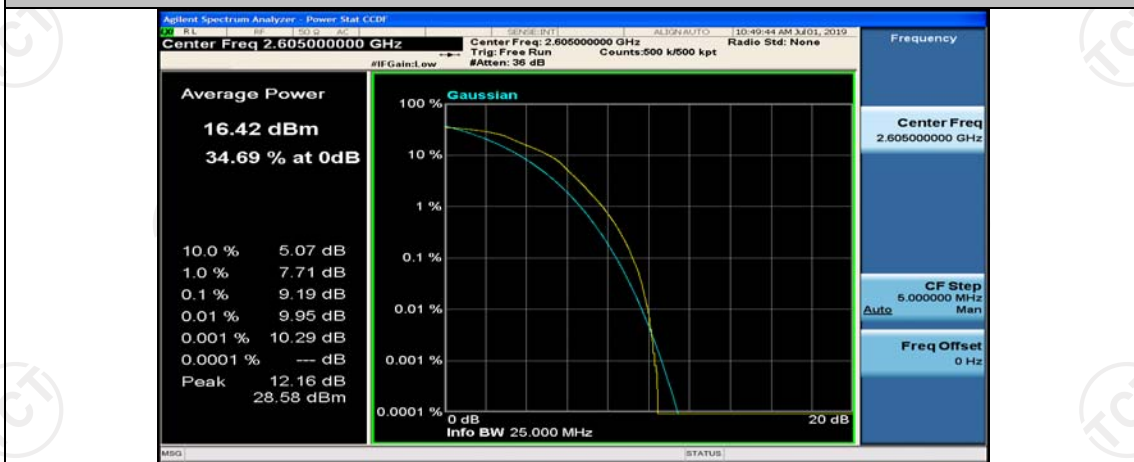

(Channel Bandwidth:20 MHz)_MCH_16QAM_100RB#0