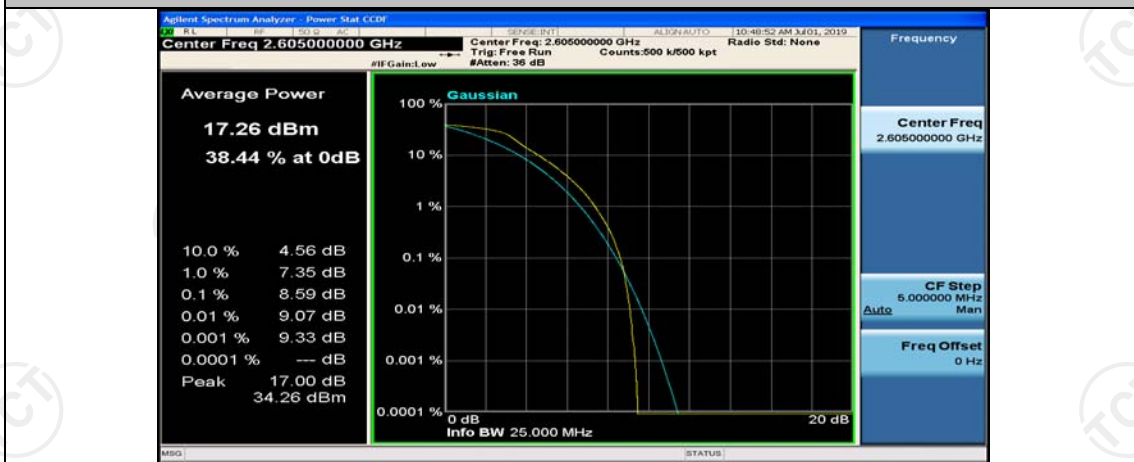

(Channel Bandwidth:20 MHz)_MCH_QPSK_50RB#0