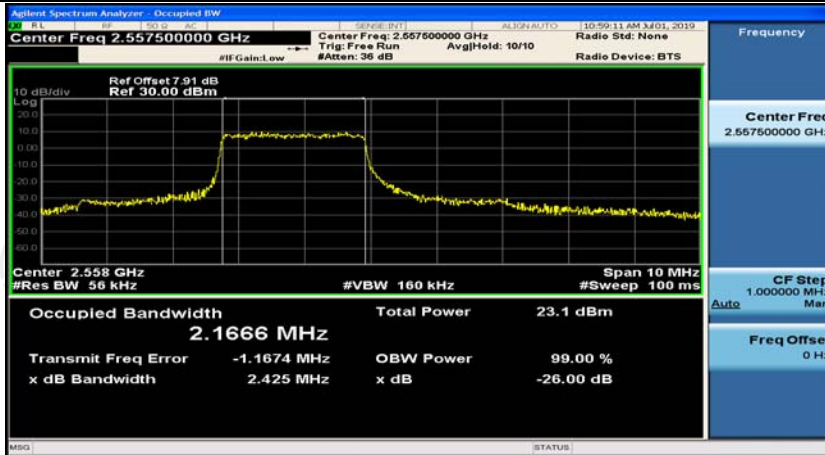

(Channel Bandwidth: 5 MHz)_LCH_QPSK_12RB#0

(Channel Bandwidth: 5 MHz)_LCH_QPSK_12RB#6