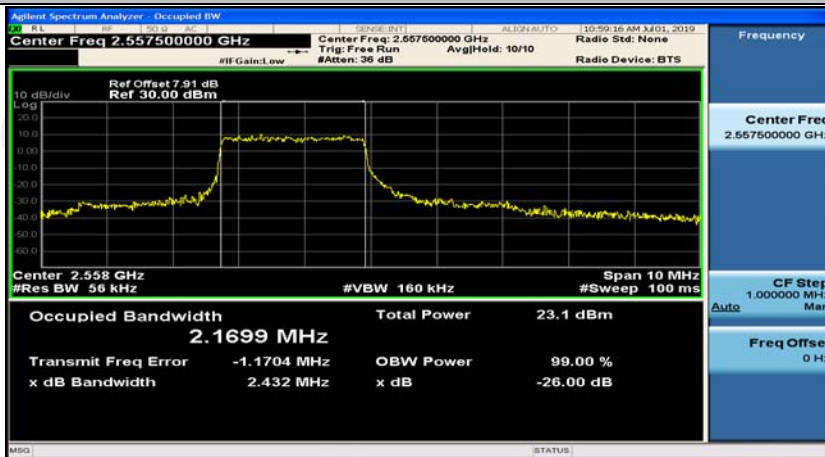

Test Graphs

Channel Bandwidth: 5 MHz

(Channel Bandwidth: 5 MHz)_LCH_QPSK_12RB#0

(Channel Bandwidth: 5 MHz)_LCH_QPSK_12RB#6

(Channel Bandwidth: 5 MHz)_LCH_QPSK_12RB#13

(Channel Bandwidth: 5 MHz)_LCH_QPSK_25RB#0