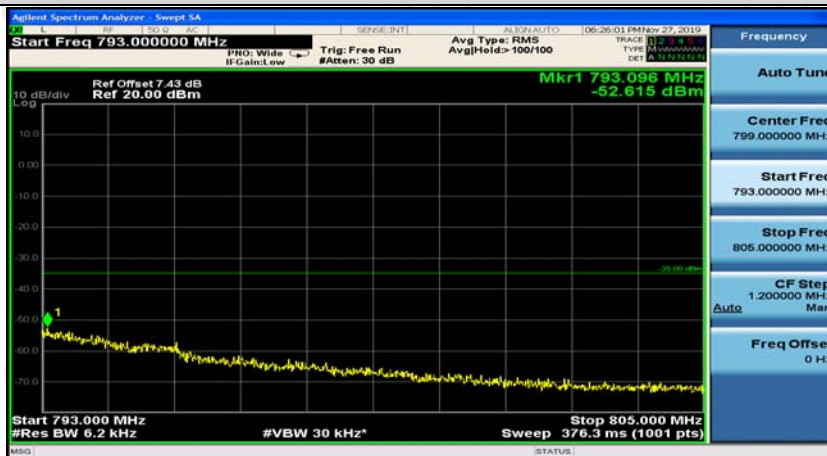

Band13-10MHz-16QAM-23230-50RB#0

Band13-10MHz-16QAM-23230-50RB#0

Appendix E: Conducted Spurious Emission

Test Graphs

Channel Bandwidth: 5 MHz