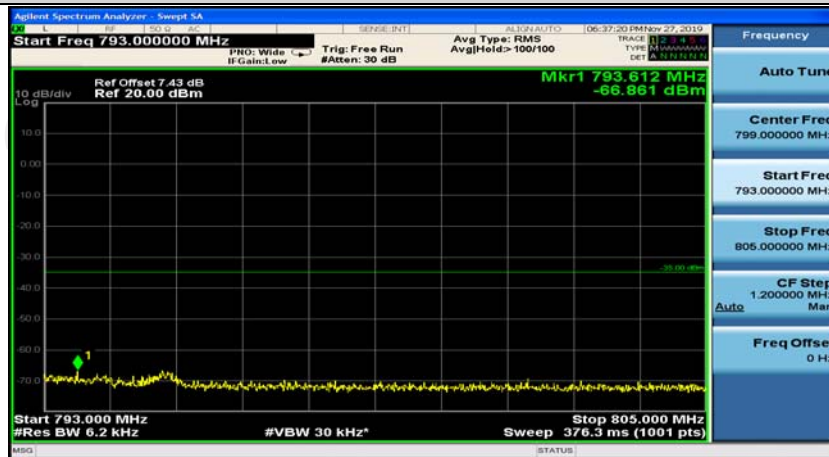

Band13-10MHz-16QAM-23230-1RB#49