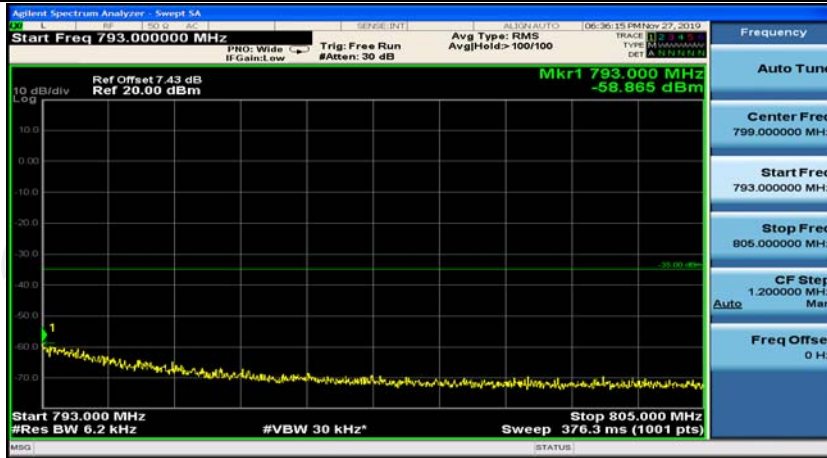

Band13-10MHz-16QAM-23230-50RB#0

Band13-10MHz-16QAM-23230-50RB#0

Appendix E: Conducted Spurious Emission

Test Graphs

Channel Bandwidth: 5 MHz