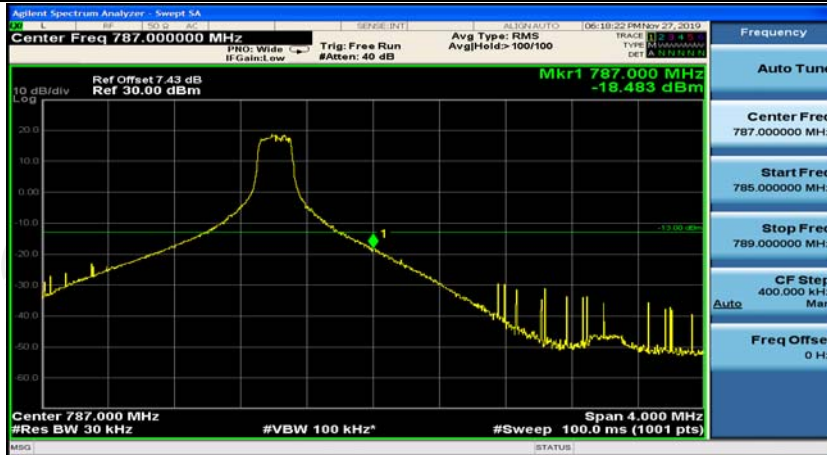

Band13-10MHz-QPSK-23230-1RB#49