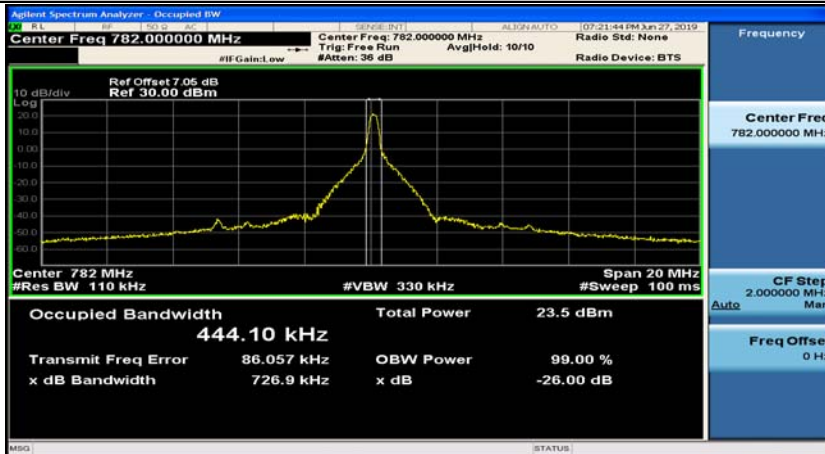

Channel Bandwidth: 10 MHz_HCH_16QAM_1RB#25