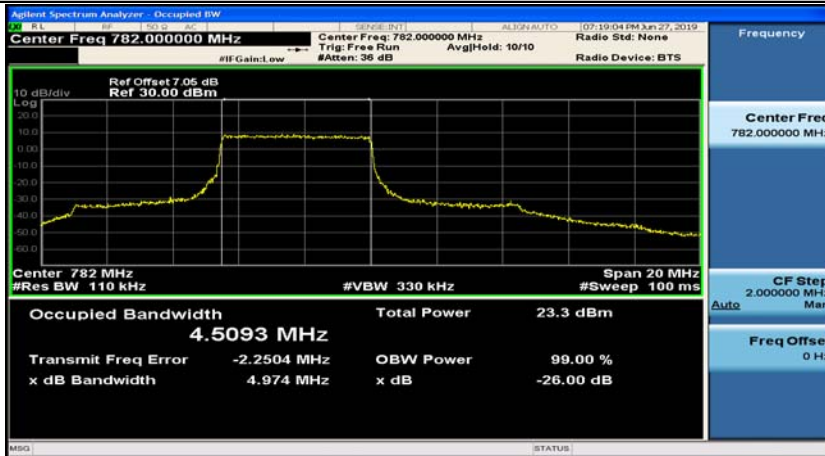

Channel Bandwidth: 10 MHz_LCH_QPSK_25RB#12