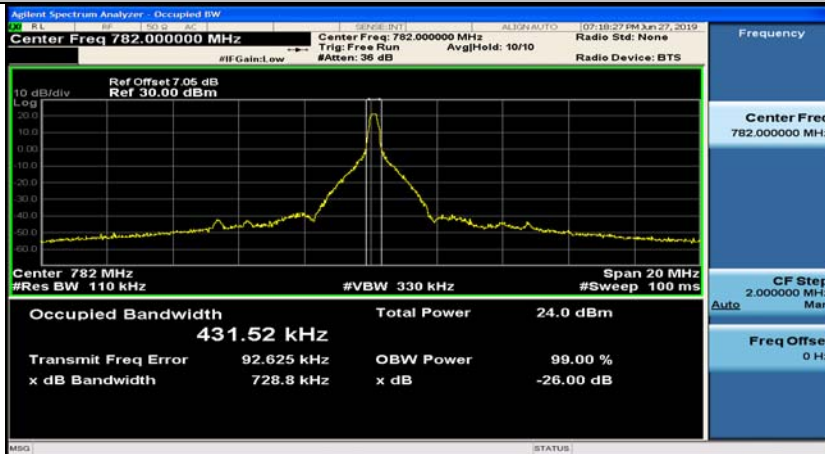

Channel Bandwidth: 10 MHz_LCH_QPSK_1RB#25