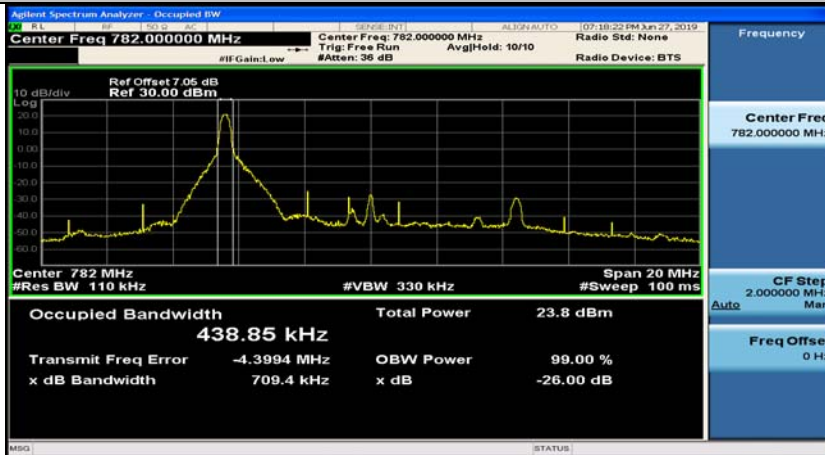

Channel Bandwidth: 10 MHz

Channel Bandwidth: 10 MHz_LCH_QPSK_1RB#0