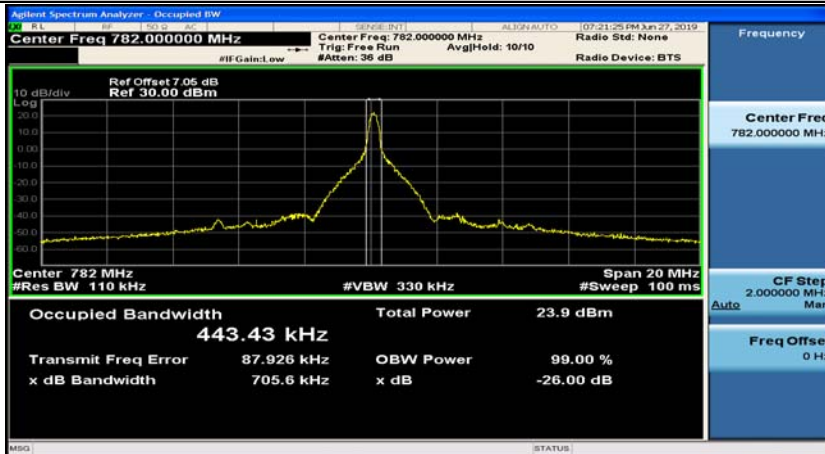

Channel Bandwidth: 10 MHz_HCH_QPSK_1RB#25