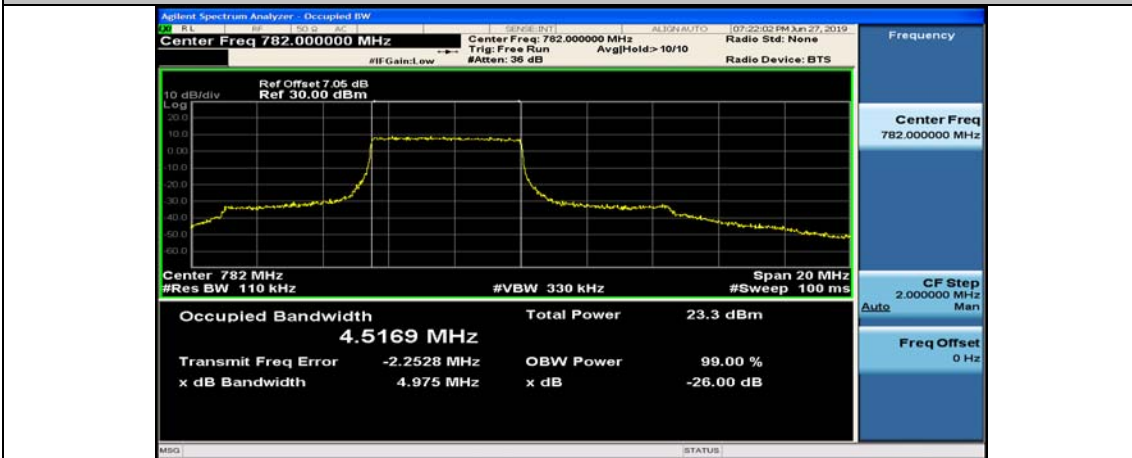

Channel Bandwidth: 10 MHz\_HCH\_QPSK\_1RB#0

Channel Bandwidth: 10 MHz\_HCH\_QPSK\_1RB#25

Channel Bandwidth: 10 MHz\_HCH\_QPSK\_1RB#49

Channel Bandwidth: 10 MHz\_HCH\_QPSK\_25RB#0

Channel Bandwidth: 10 MHz\_HCH\_QPSK\_25RB#12