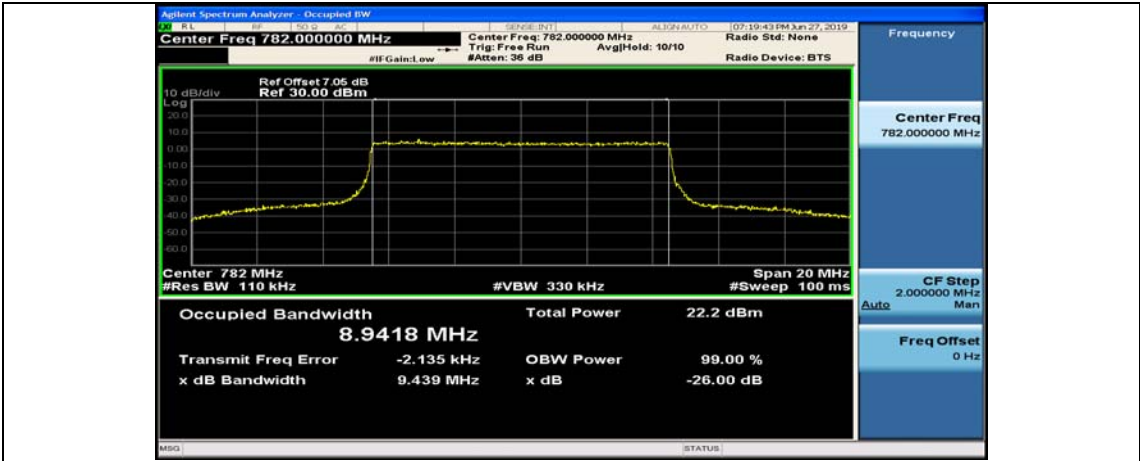

Channel Bandwidth: 10 MHz\_LCH\_16QAM\_25RB#0

Channel Bandwidth: 10 MHz\_LCH\_16QAM\_25RB#12

Channel Bandwidth: 10 MHz\_LCH\_16QAM\_25RB#25

Channel Bandwidth: 10 MHz\_LCH\_16QAM\_50RB#0

Channel Bandwidth: 10 MHz\_MCH\_16QAM\_1RB#0