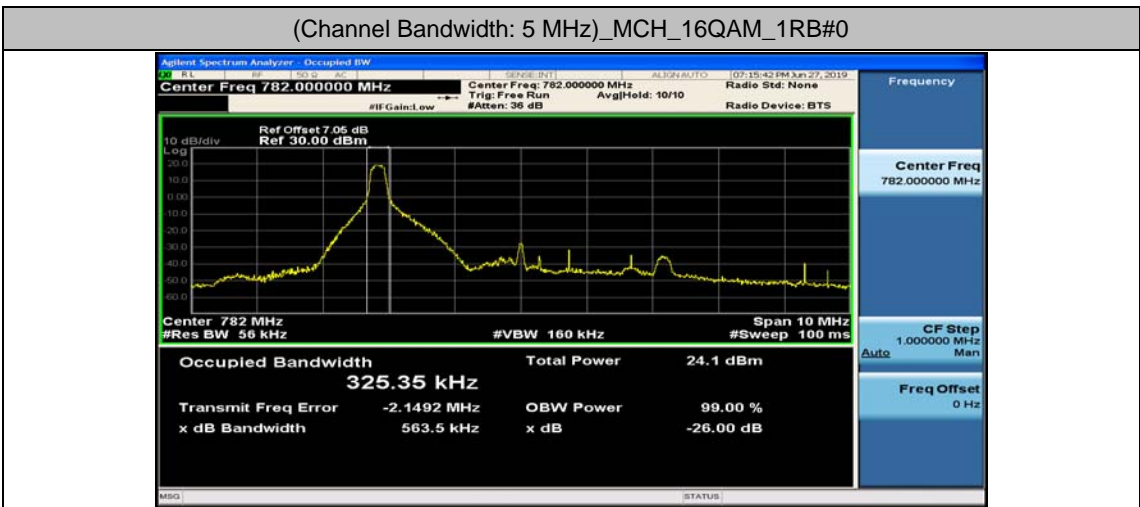

(Channel Bandwidth: 5 MHz)\_LCH\_16QAM\_12RB#6

(Channel Bandwidth: 5 MHz)\_LCH\_16QAM\_12RB#13

(Channel Bandwidth: 5 MHz)\_LCH\_16QAM\_25RB#0

(Channel Bandwidth: 5 MHz)\_MCH\_16QAM\_1RB#0

(Channel Bandwidth: 5 MHz)\_MCH\_16QAM\_1RB#12