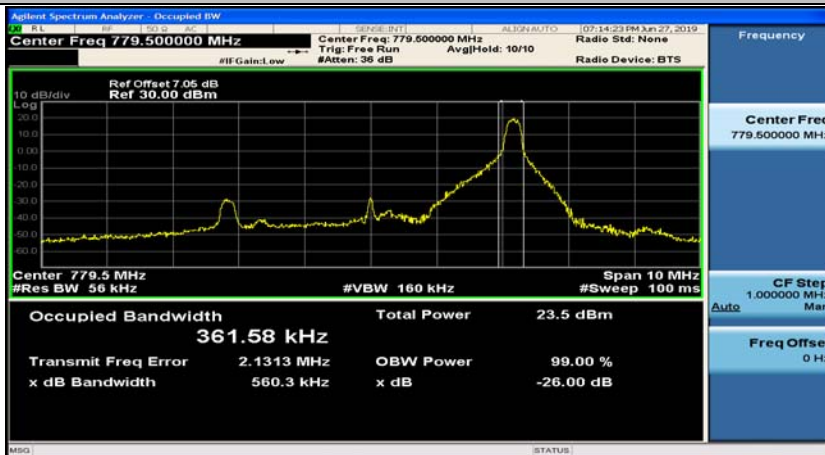

(Channel Bandwidth: 5 MHz)\_HCH\_QPSK\_25RB#0

(Channel Bandwidth: 5 MHz)\_LCH\_16QAM\_1RB#0

(Channel Bandwidth: 5 MHz)\_LCH\_16QAM\_1RB#12

(Channel Bandwidth: 5 MHz)\_LCH\_16QAM\_1RB#24

(Channel Bandwidth: 5 MHz)\_LCH\_16QAM\_12RB#0