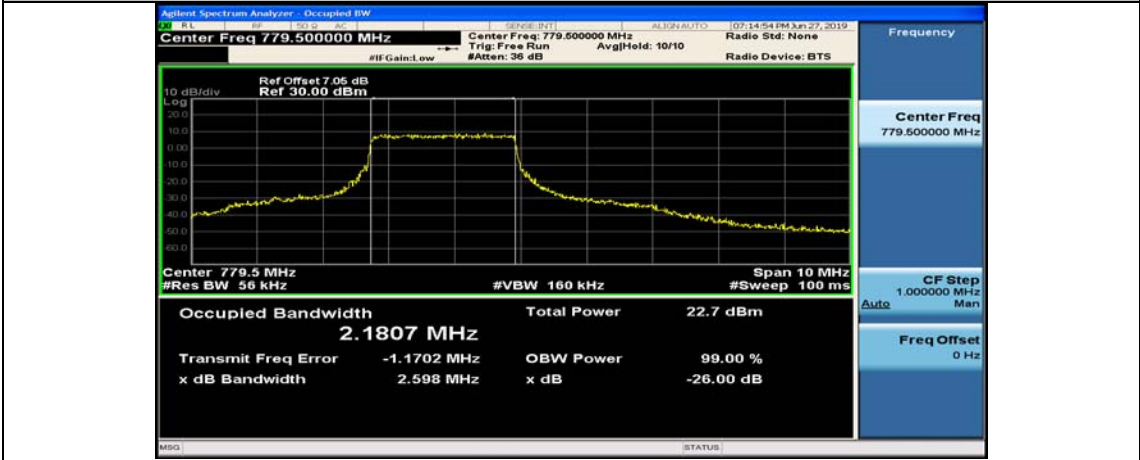

(Channel Bandwidth: 5 MHz)\_HCH\_QPSK\_25RB#0

(Channel Bandwidth: 5 MHz)\_LCH\_16QAM\_1RB#0

(Channel Bandwidth: 5 MHz)\_LCH\_16QAM\_1RB#12

(Channel Bandwidth: 5 MHz)\_LCH\_16QAM\_1RB#24

(Channel Bandwidth: 5 MHz)\_LCH\_16QAM\_12RB#0

(Channel Bandwidth: 5 MHz)\_LCH\_16QAM\_12RB#6

(Channel Bandwidth: 5 MHz)\_LCH\_16QAM\_12RB#13

(Channel Bandwidth: 5 MHz)\_LCH\_16QAM\_25RB#0

(Channel Bandwidth: 5 MHz)\_MCH\_16QAM\_1RB#0

(Channel Bandwidth: 5 MHz)\_MCH\_16QAM\_1RB#12