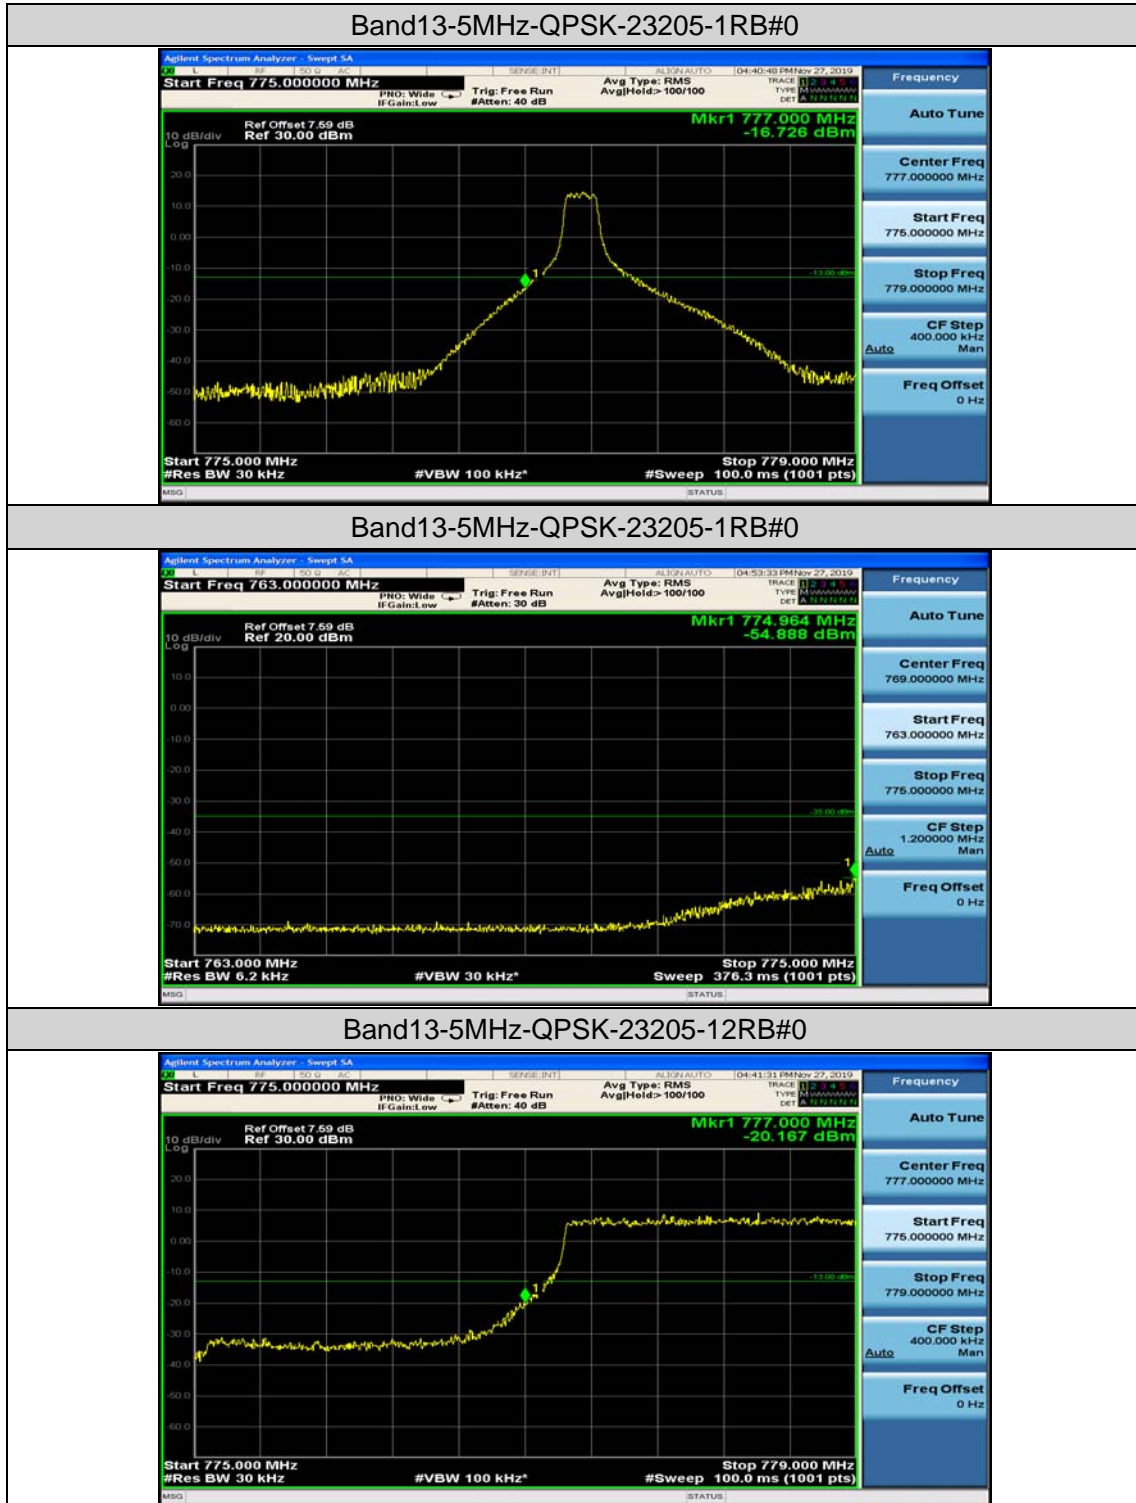

Channel Bandwidth: 10 MHz\_HCH\_16QAM\_25RB#12

Channel Bandwidth: 10 MHz\_HCH\_16QAM\_25RB#25

Channel Bandwidth: 10 MHz\_HCH\_16QAM\_50RB#0

## Test Graphs