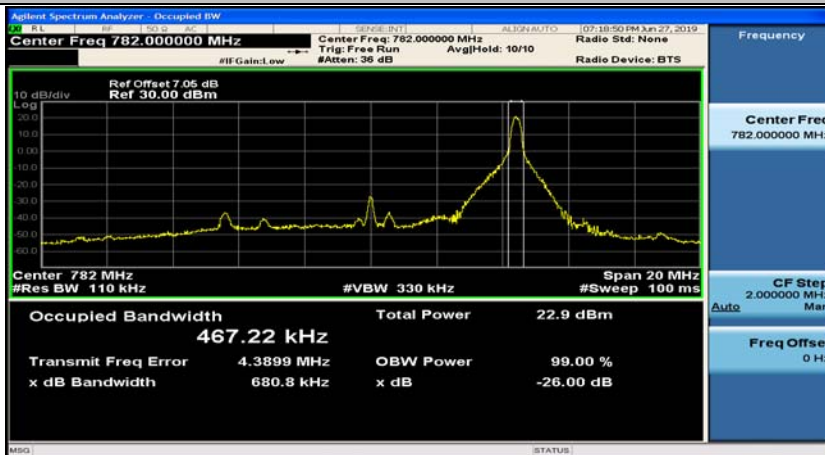

Channel Bandwidth: 10 MHz\_HCH\_QPSK\_25RB#25

Channel Bandwidth: 10 MHz\_HCH\_QPSK\_50RB#0

Channel Bandwidth: 10 MHz\_LCH\_16QAM\_1RB#0

Channel Bandwidth: 10 MHz\_LCH\_16QAM\_1RB#25

Channel Bandwidth: 10 MHz\_LCH\_16QAM\_1RB#49