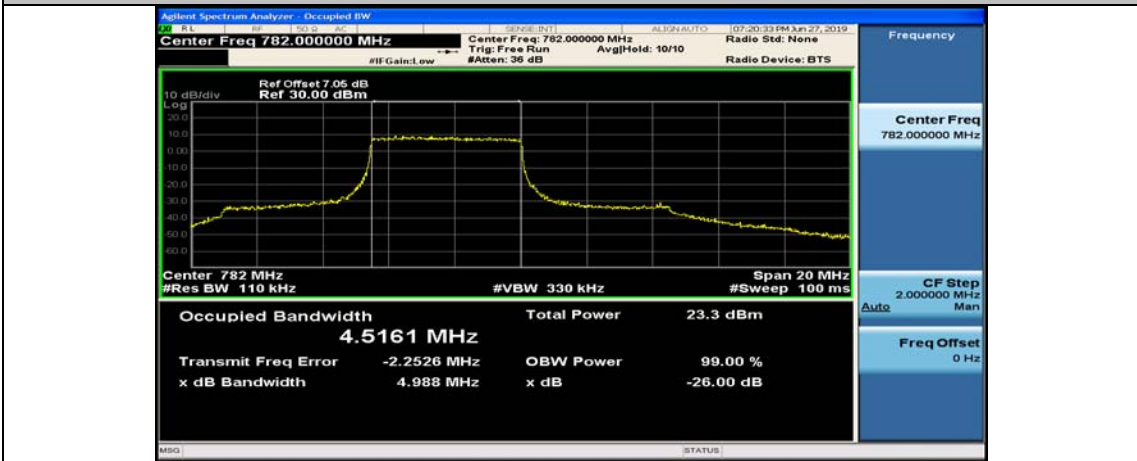

Channel Bandwidth: 10 MHz\_MCH\_QPSK\_1RB#49

Channel Bandwidth: 10 MHz\_MCH\_QPSK\_25RB#0

Channel Bandwidth: 10 MHz\_MCH\_QPSK\_25RB#12

Channel Bandwidth: 10 MHz\_MCH\_QPSK\_25RB#25

Channel Bandwidth: 10 MHz\_MCH\_QPSK\_50RB#0