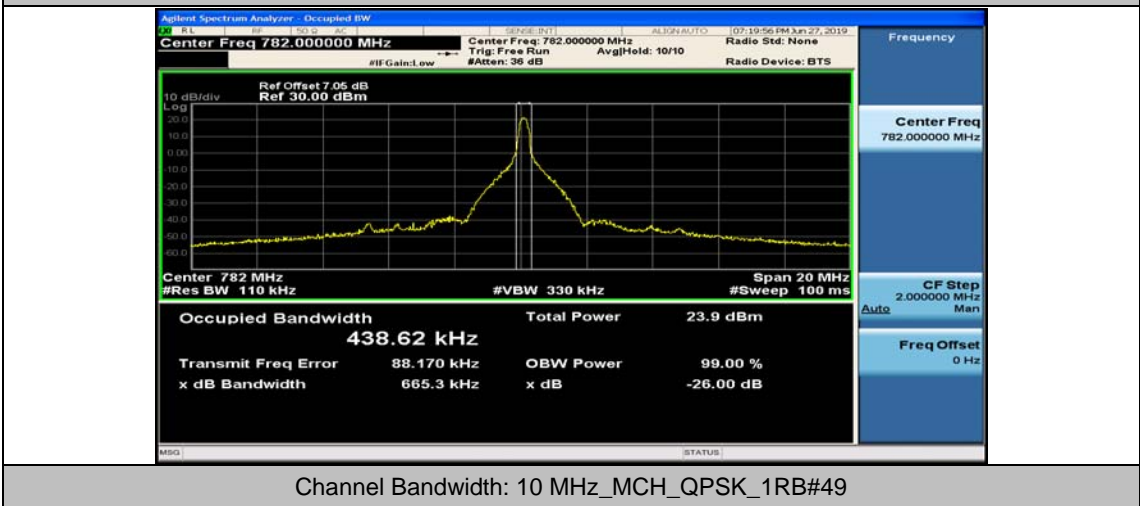

Channel Bandwidth: 10 MHz\_LCH\_QPSK\_25RB#12

Channel Bandwidth: 10 MHz\_LCH\_QPSK\_25RB#25

Channel Bandwidth: 10 MHz\_LCH\_QPSK\_50RB#0

Channel Bandwidth: 10 MHz\_MCH\_QPSK\_1RB#0

Channel Bandwidth: 10 MHz\_MCH\_QPSK\_1RB#25