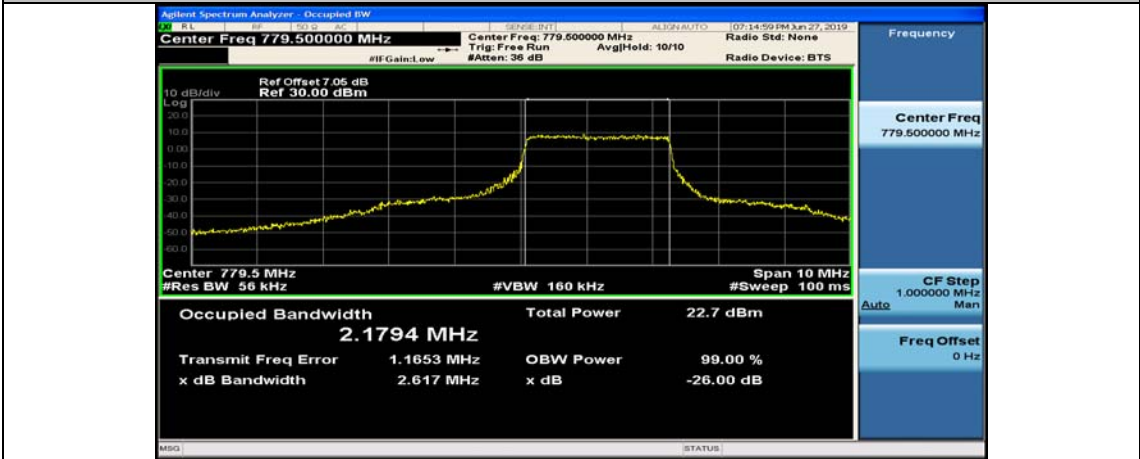

(Channel Bandwidth: 5 MHz)\_HCH\_QPSK\_25RB#0

(Channel Bandwidth: 5 MHz)\_LCH\_16QAM\_1RB#0

(Channel Bandwidth: 5 MHz)\_LCH\_16QAM\_1RB#12

(Channel Bandwidth: 5 MHz)\_LCH\_16QAM\_1RB#24

(Channel Bandwidth: 5 MHz)\_LCH\_16QAM\_12RB#0

(Channel Bandwidth: 5 MHz)\_LCH\_16QAM\_12RB#6

(Channel Bandwidth: 5 MHz)\_LCH\_16QAM\_12RB#13

(Channel Bandwidth: 5 MHz)\_LCH\_16QAM\_25RB#0

(Channel Bandwidth: 5 MHz)\_MCH\_16QAM\_1RB#0

(Channel Bandwidth: 5 MHz)\_MCH\_16QAM\_1RB#12