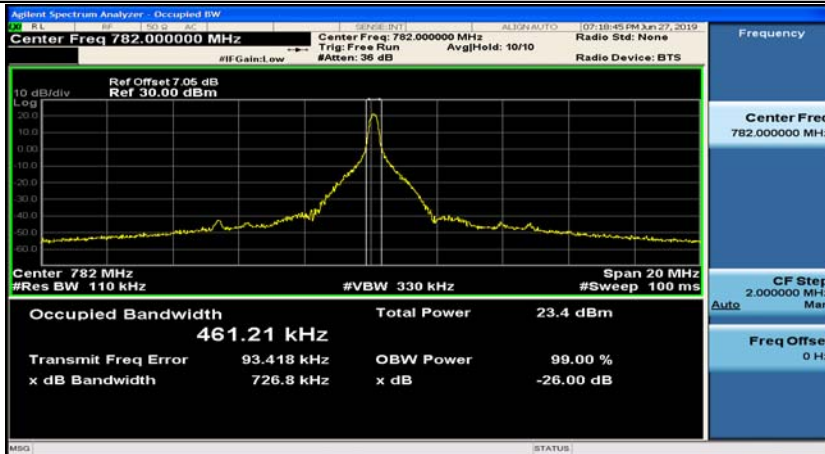

Channel Bandwidth: 10 MHz\_HCH\_QPSK\_25RB#25

Channel Bandwidth: 10 MHz\_HCH\_QPSK\_50RB#0

Channel Bandwidth: 10 MHz\_LCH\_16QAM\_1RB#0

Channel Bandwidth: 10 MHz\_LCH\_16QAM\_1RB#25

Channel Bandwidth: 10 MHz\_LCH\_16QAM\_1RB#49