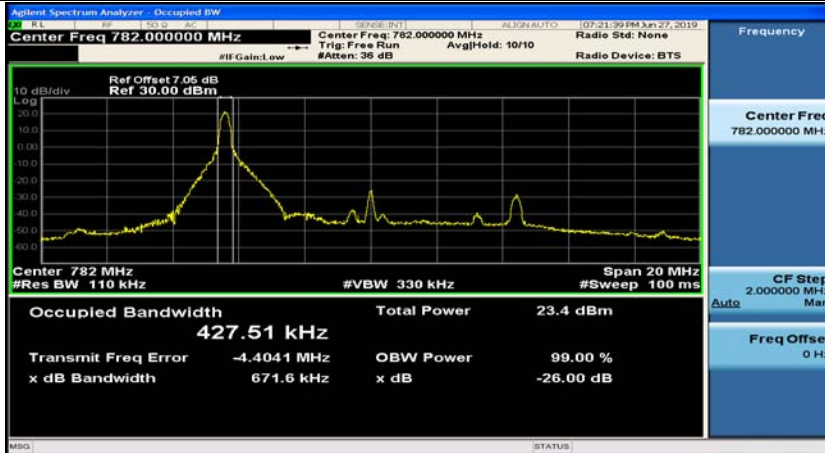

Channel Bandwidth: 10 MHz_HCH_16QAM_1RB#0