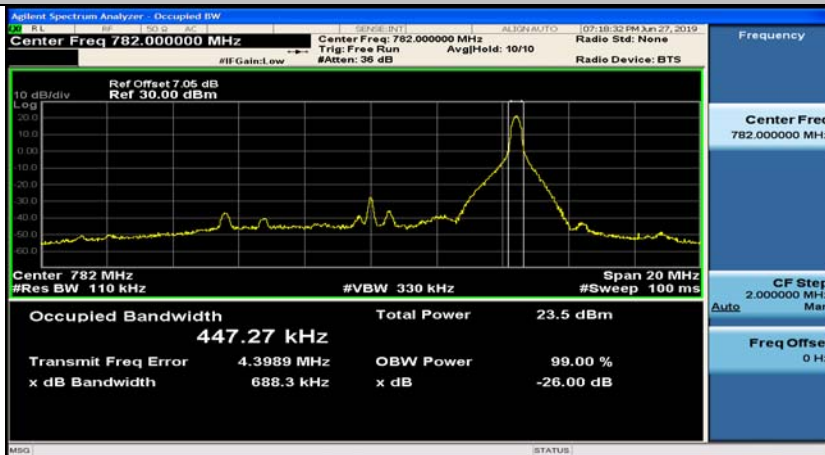

# Channel Bandwidth: 10 MHz

Channel Bandwidth: 10 MHz\_LCH\_QPSK\_1RB#0

Channel Bandwidth: 10 MHz\_LCH\_QPSK\_1RB#25

Channel Bandwidth: 10 MHz\_LCH\_QPSK\_1RB#49

Channel Bandwidth: 10 MHz\_LCH\_QPSK\_25RB#0