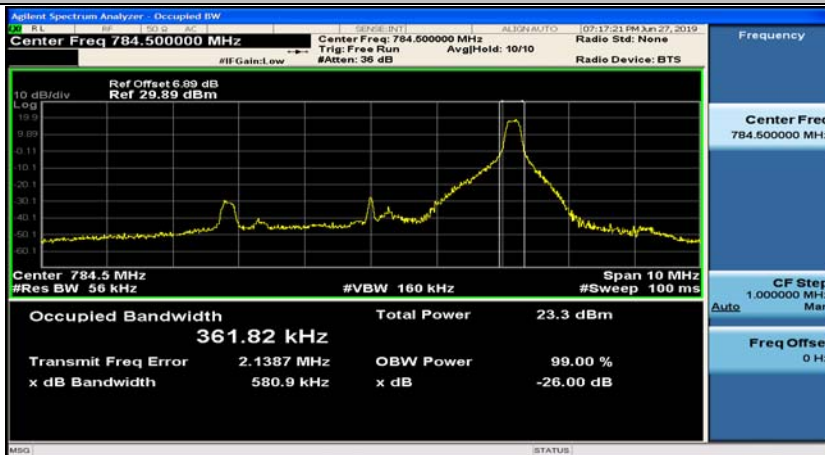

(Channel Bandwidth: 5 MHz)_HCH_16QAM_1RB#24