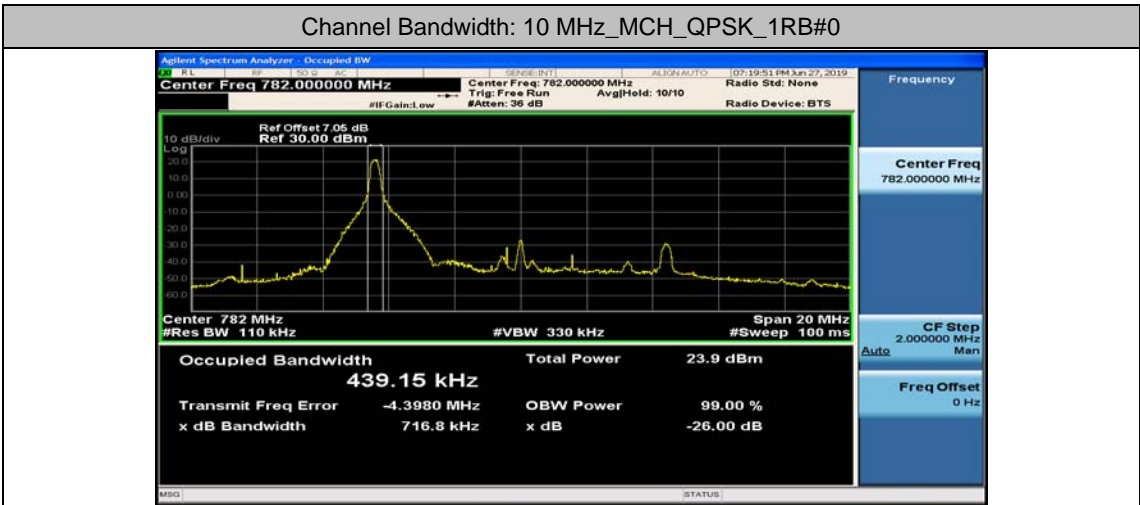

Channel Bandwidth: 10 MHz\_LCH\_QPSK\_25RB#12

Channel Bandwidth: 10 MHz\_LCH\_QPSK\_25RB#25

Channel Bandwidth: 10 MHz\_LCH\_QPSK\_50RB#0

Channel Bandwidth: 10 MHz\_MCH\_QPSK\_1RB#0

Channel Bandwidth: 10 MHz\_MCH\_QPSK\_1RB#25