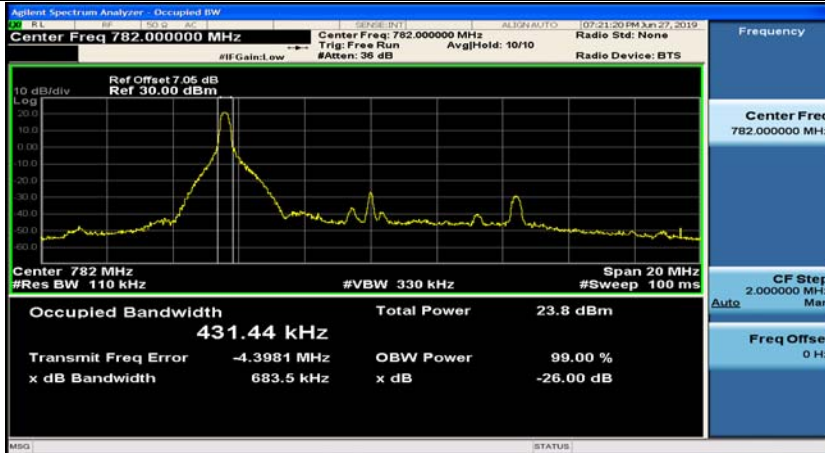

Channel Bandwidth: 10 MHz_HCH_QPSK_1RB#0