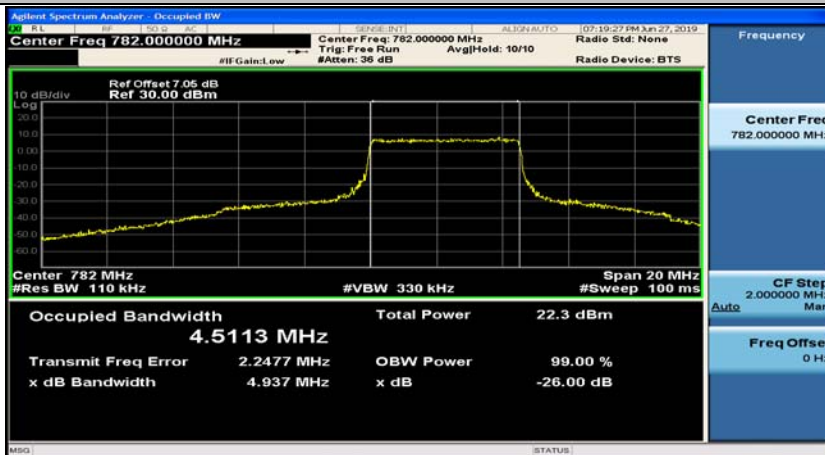

Channel Bandwidth: 10 MHz_LCH_16QAM_25RB#25

Channel Bandwidth: 10 MHz_LCH_16QAM_50RB#0