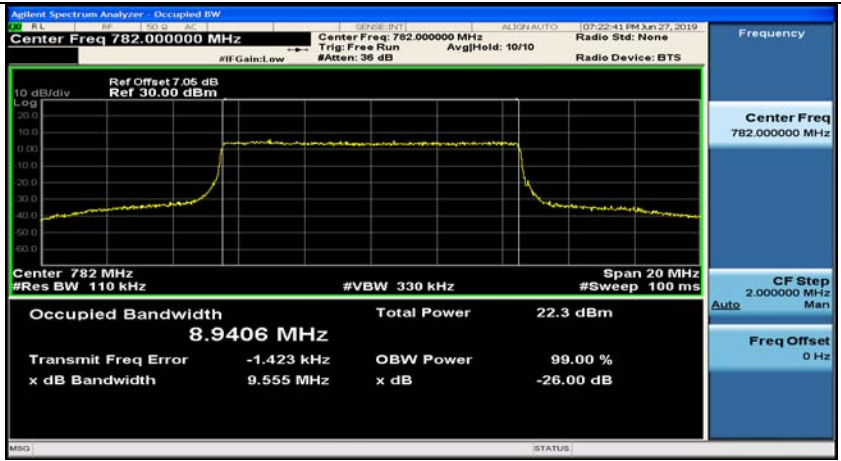

Channel Bandwidth: 10 MHz_HCH_16QAM_50RB#0