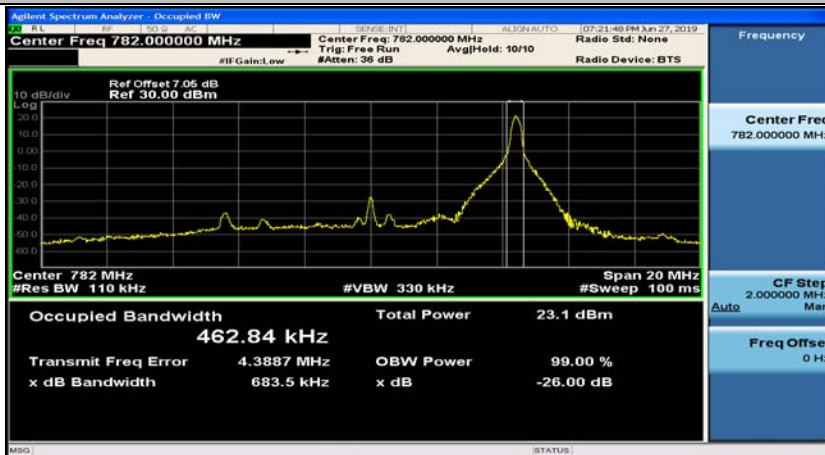

Channel Bandwidth: 10 MHz\_MCH\_16QAM\_50RB#0

Channel Bandwidth: 10 MHz\_HCH\_16QAM\_1RB#0

Channel Bandwidth: 10 MHz\_HCH\_16QAM\_1RB#25

Channel Bandwidth: 10 MHz\_HCH\_16QAM\_1RB#49

Channel Bandwidth: 10 MHz\_HCH\_16QAM\_25RB#0