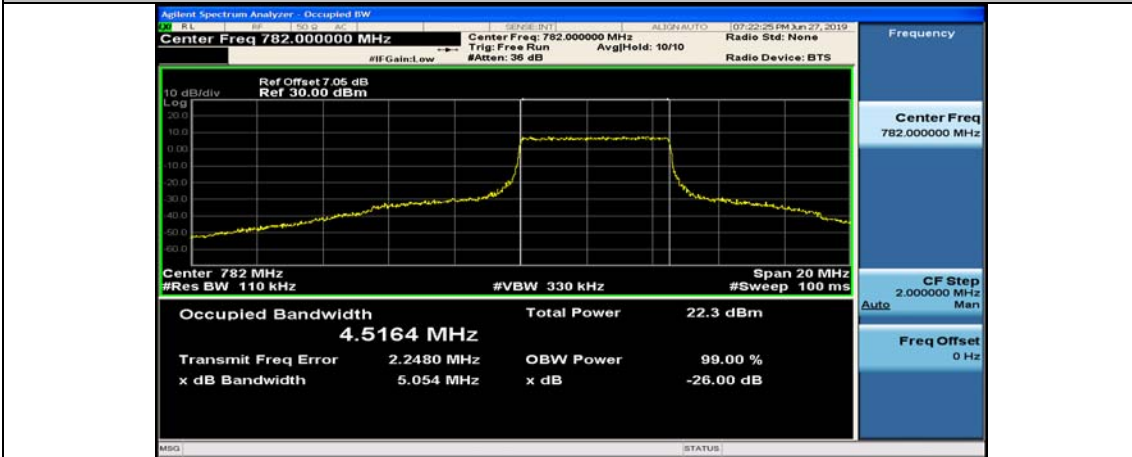

Channel Bandwidth: 10 MHz_HCH_16QAM_25RB#25