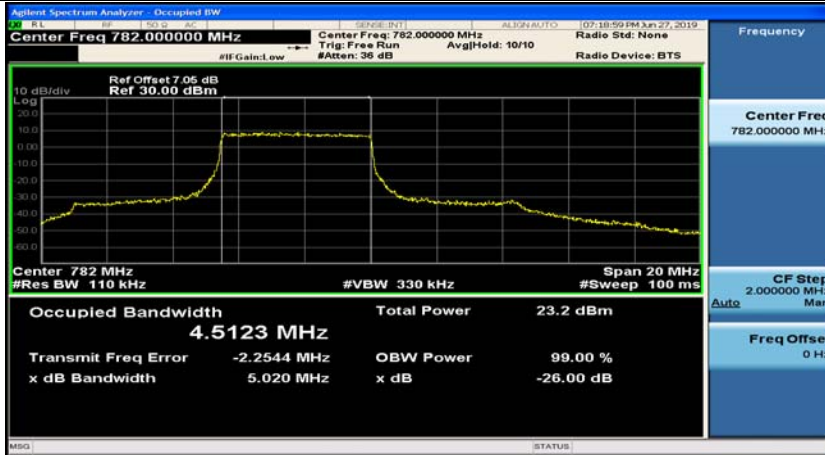

# Channel Bandwidth: 10 MHz

Channel Bandwidth: 10 MHz\_LCH\_QPSK\_1RB#0

Channel Bandwidth: 10 MHz\_LCH\_QPSK\_1RB#25

Channel Bandwidth: 10 MHz\_LCH\_QPSK\_1RB#49

Channel Bandwidth: 10 MHz\_LCH\_QPSK\_25RB#0