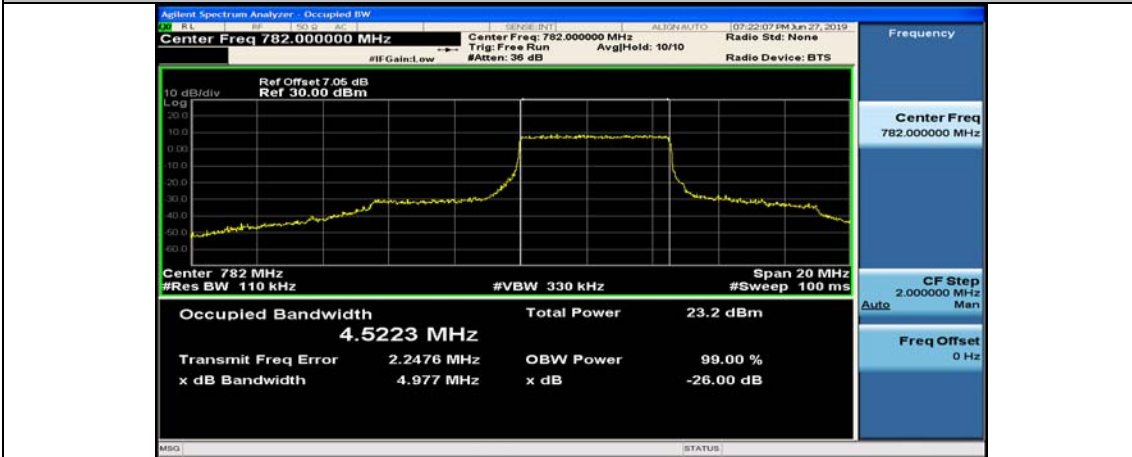

Channel Bandwidth: 10 MHz_HCH_QPSK_25RB#25