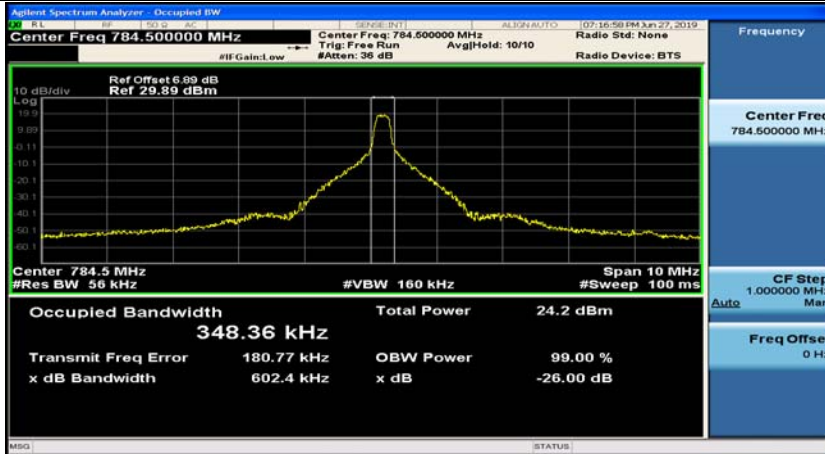

(Channel Bandwidth: 5 MHz)_HCH_QPSK_1RB#12