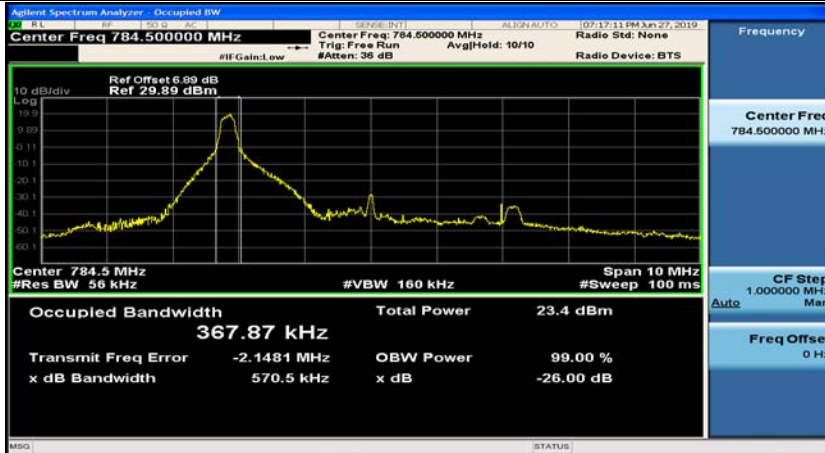

(Channel Bandwidth: 5 MHz)_MCH_16QAM_25RB#0

(Channel Bandwidth: 5 MHz)_HCH_16QAM_1RB#0