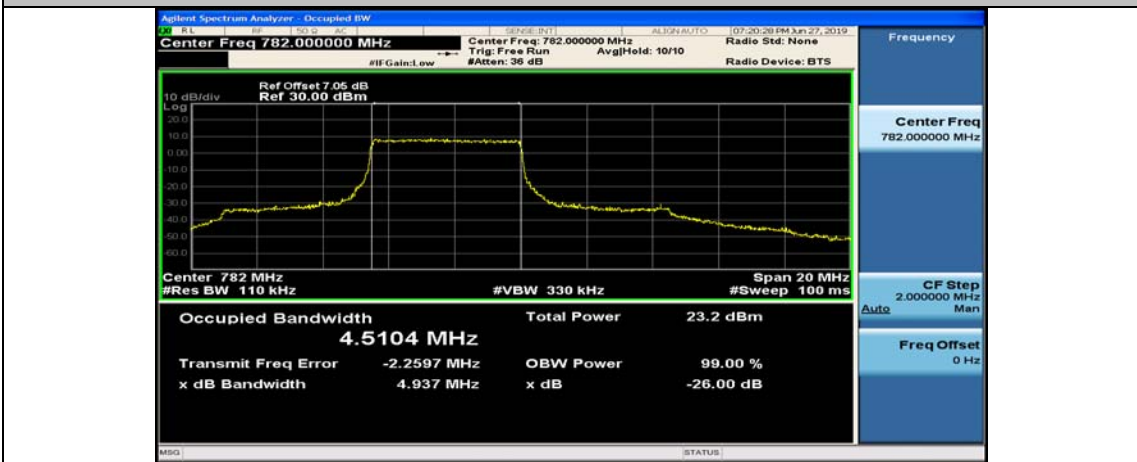

Channel Bandwidth: 10 MHz_MCH_QPSK_25RB#0