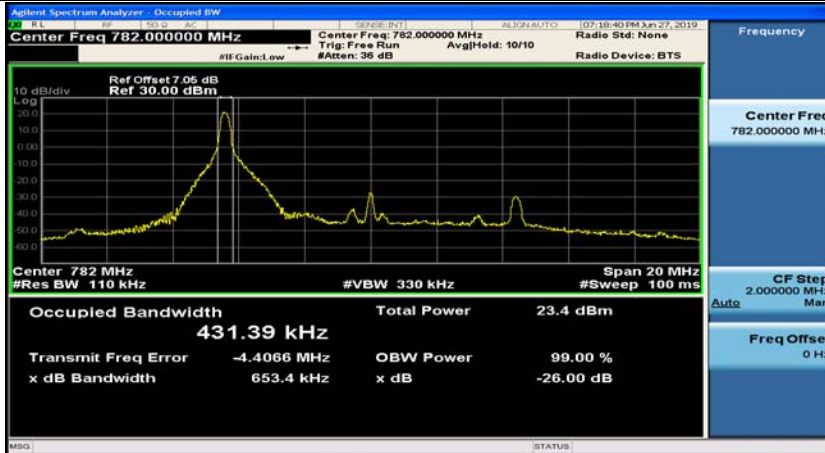

Channel Bandwidth: 10 MHz_LCH_16QAM_1RB#0