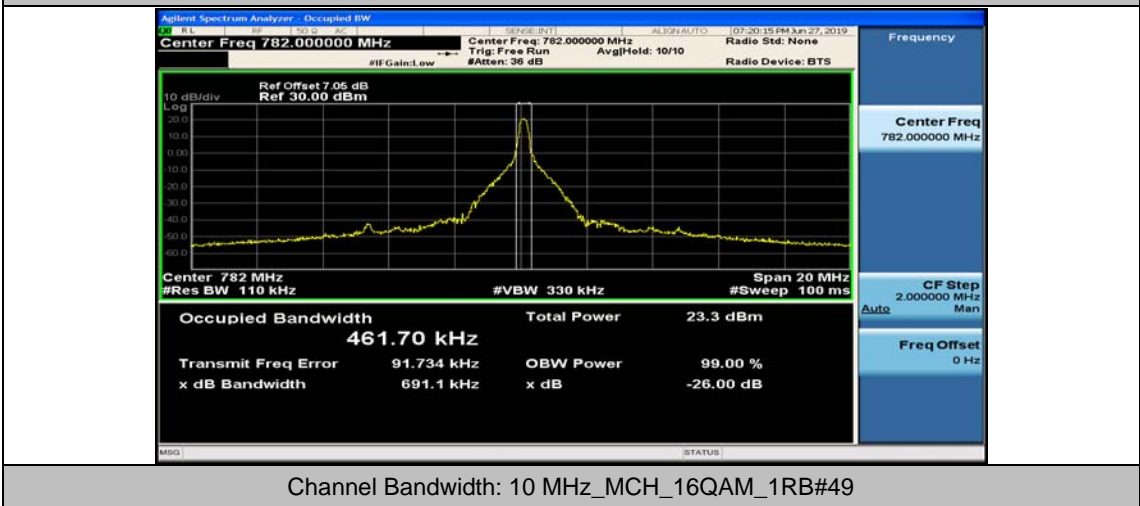

Channel Bandwidth: 10 MHz_MCH_16QAM_1RB#25

Channel Bandwidth: 10 MHz_MCH_16QAM_1RB#49