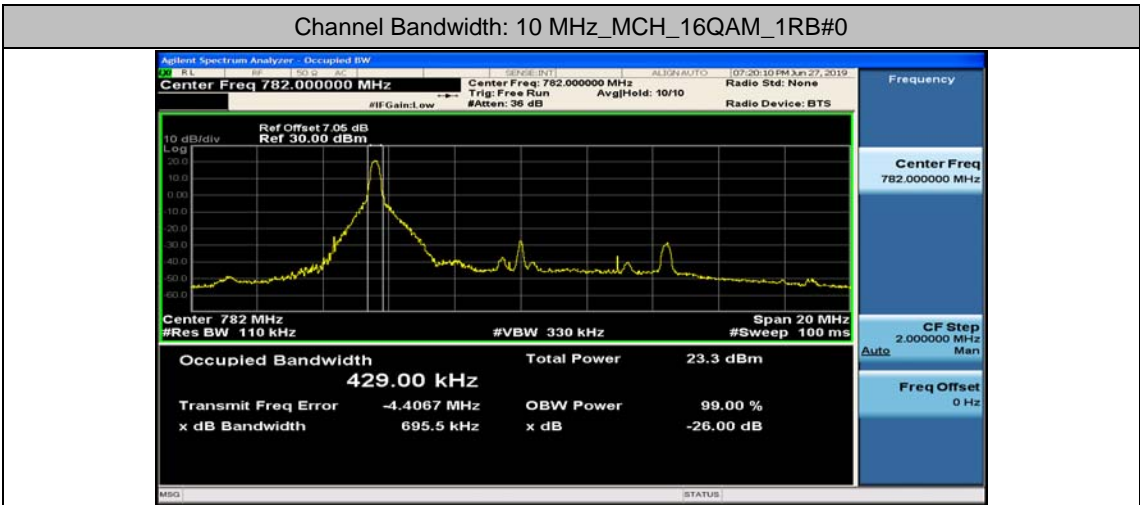

Channel Bandwidth: 10 MHz\_LCH\_16QAM\_25RB#0

Channel Bandwidth: 10 MHz\_LCH\_16QAM\_25RB#12

Channel Bandwidth: 10 MHz\_LCH\_16QAM\_25RB#25

Channel Bandwidth: 10 MHz\_LCH\_16QAM\_50RB#0

Channel Bandwidth: 10 MHz\_MCH\_16QAM\_1RB#0