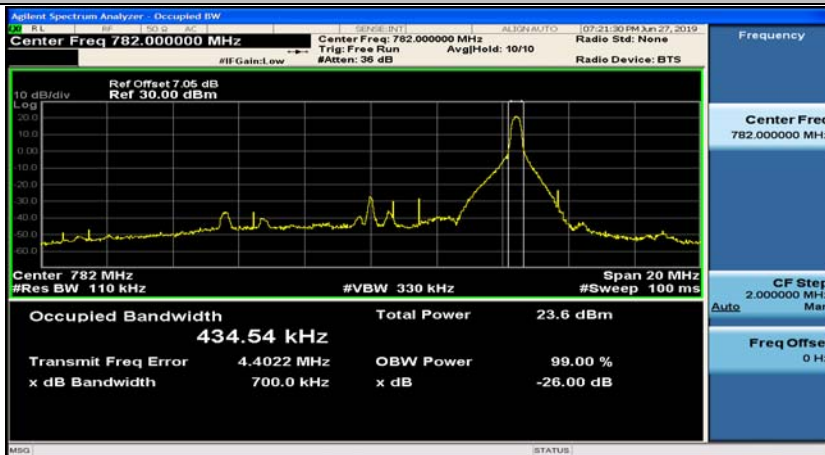

Channel Bandwidth: 10 MHz_HCH_QPSK_1RB#49

Channel Bandwidth: 10 MHz_HCH_QPSK_25RB#0