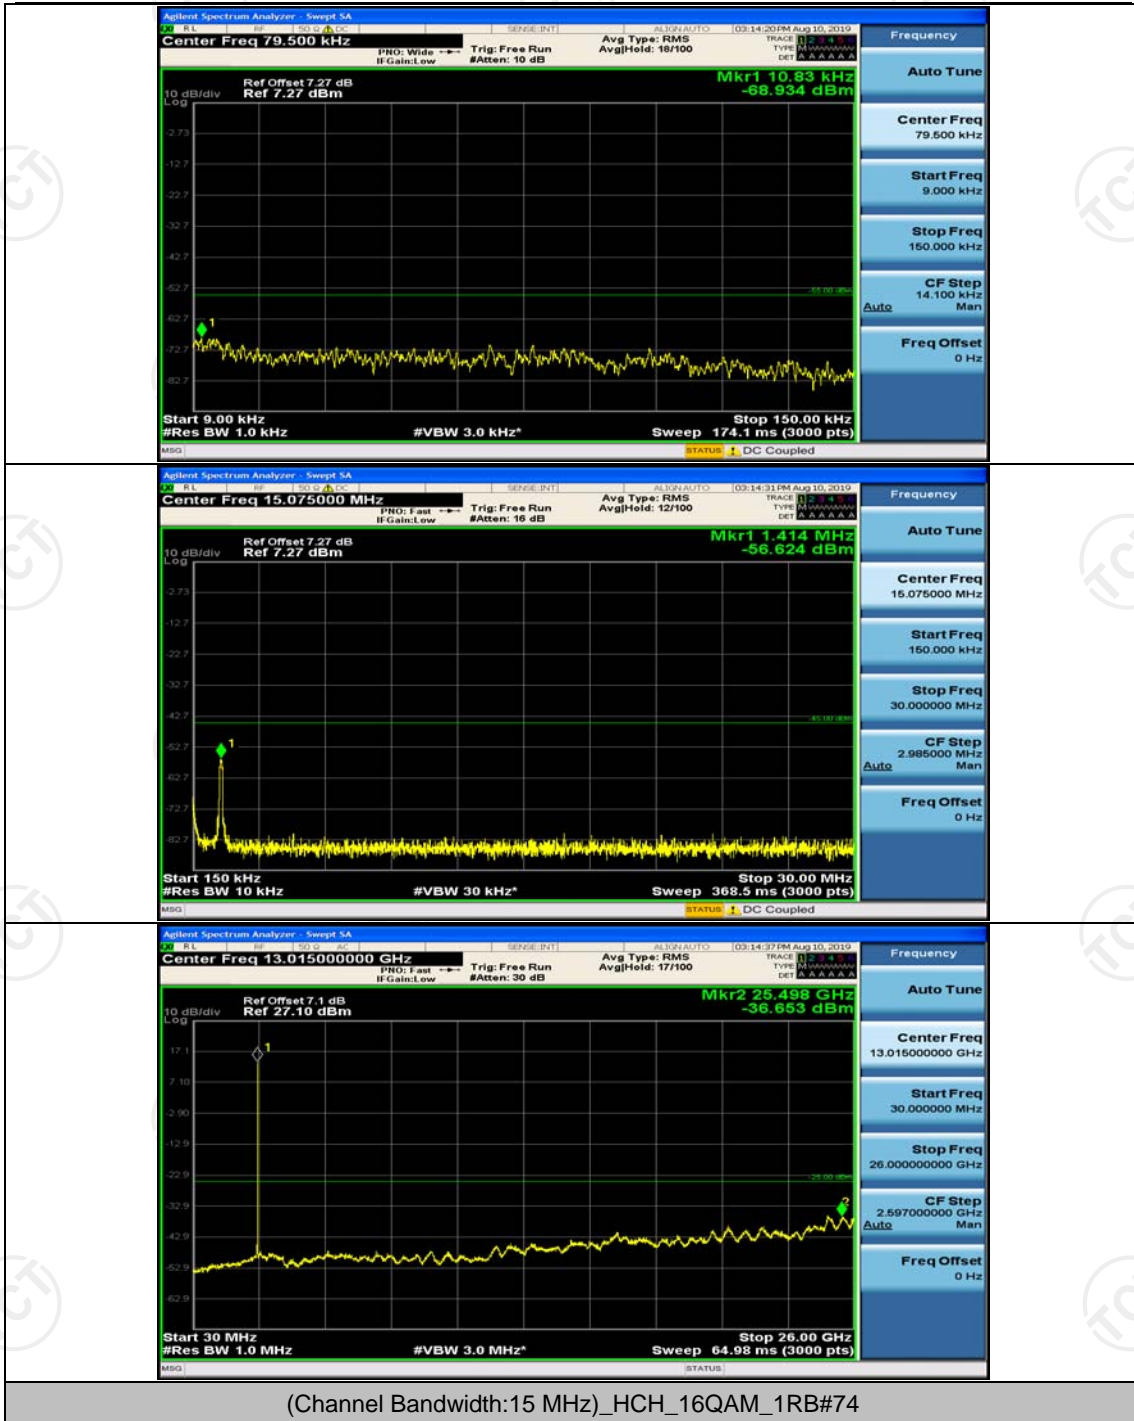

(Channel Bandwidth:15 MHz)_LCH_16QAM_1RB#37

Channel Bandwidth: 20 MHz