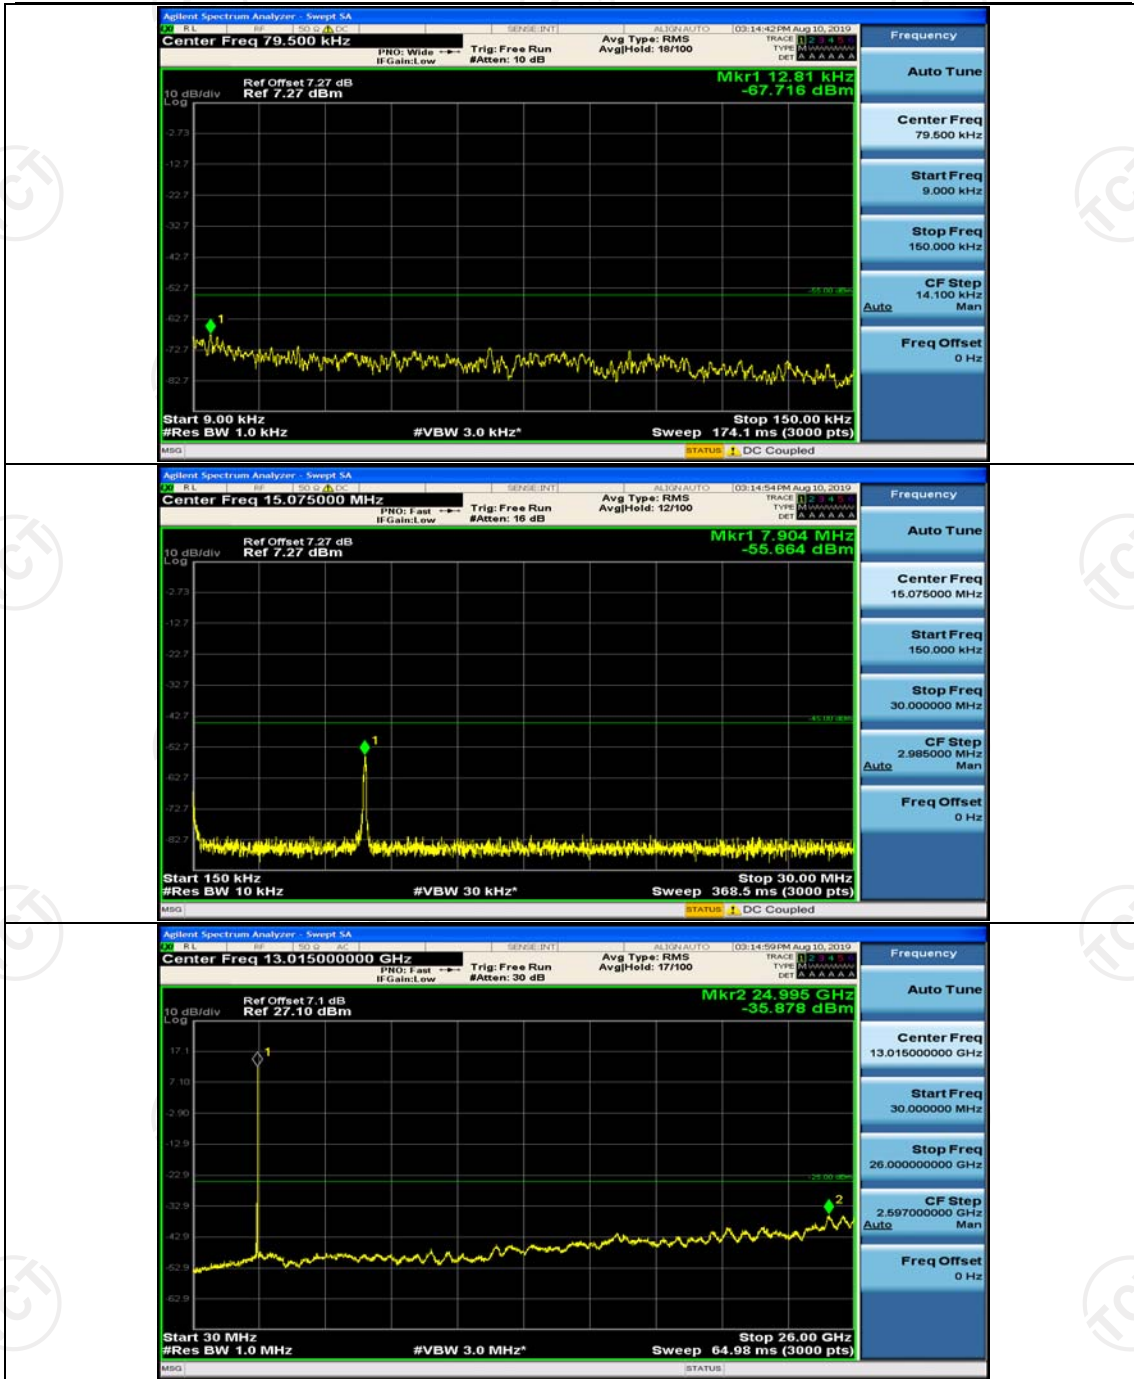

(Channel Bandwidth:15 MHz)_LCH_16QAM_1RB#37

Channel Bandwidth: 20 MHz