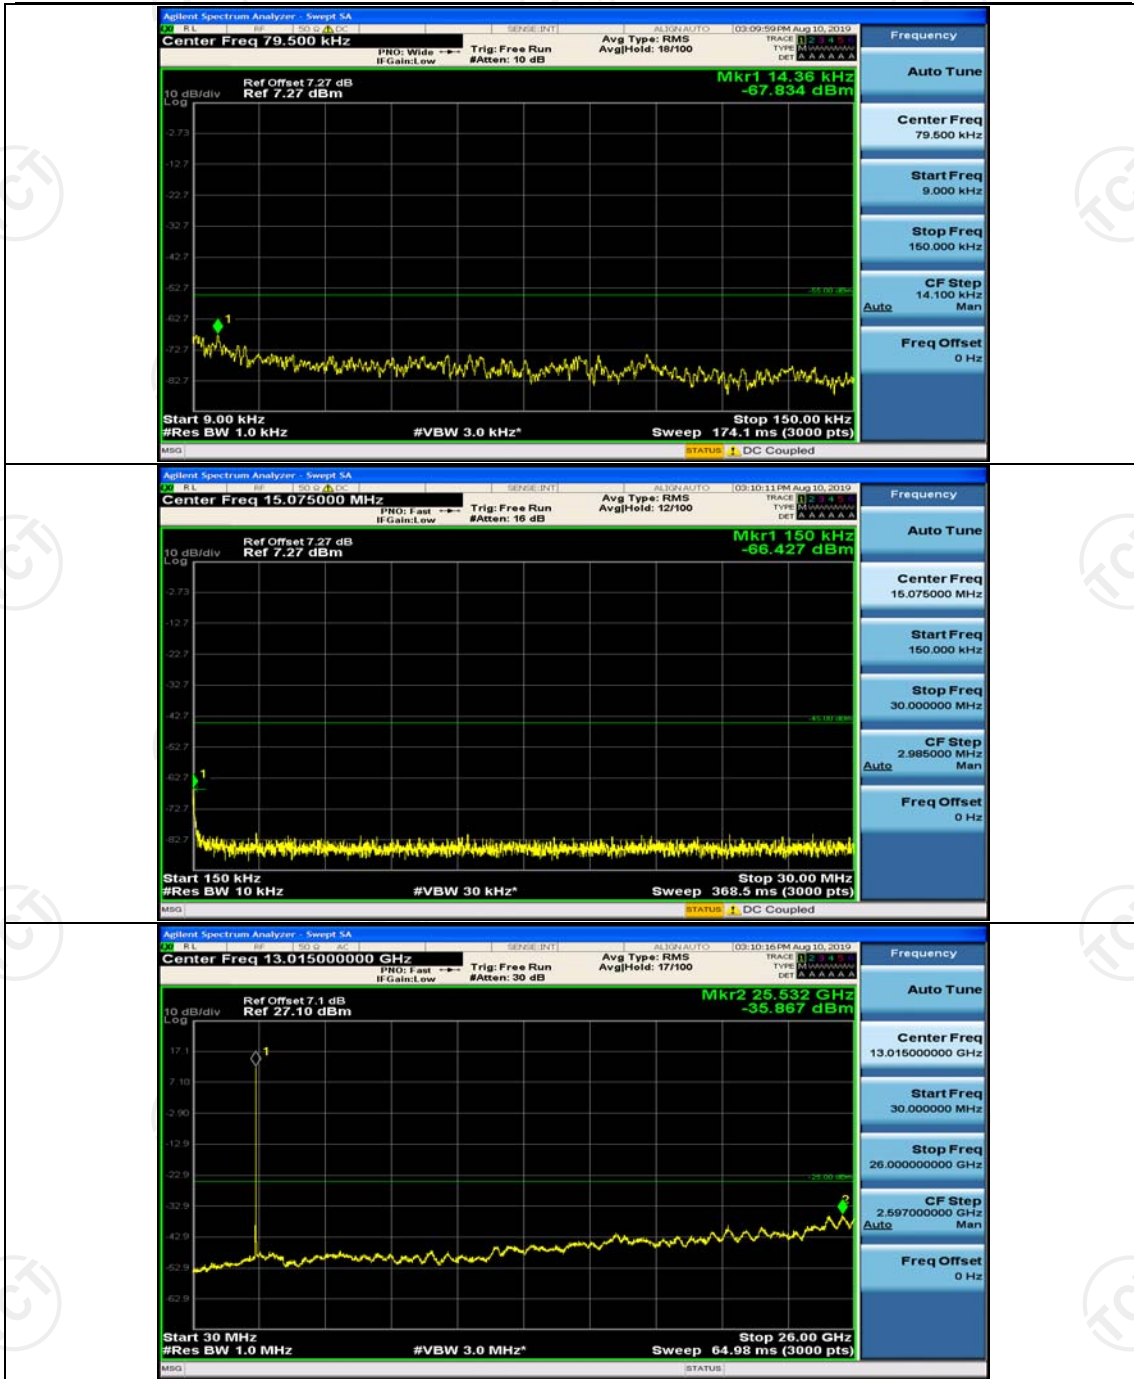

(Channel Bandwidth:15 MHz)_LCH_16QAM_1RB#37

Channel Bandwidth: 20 MHz