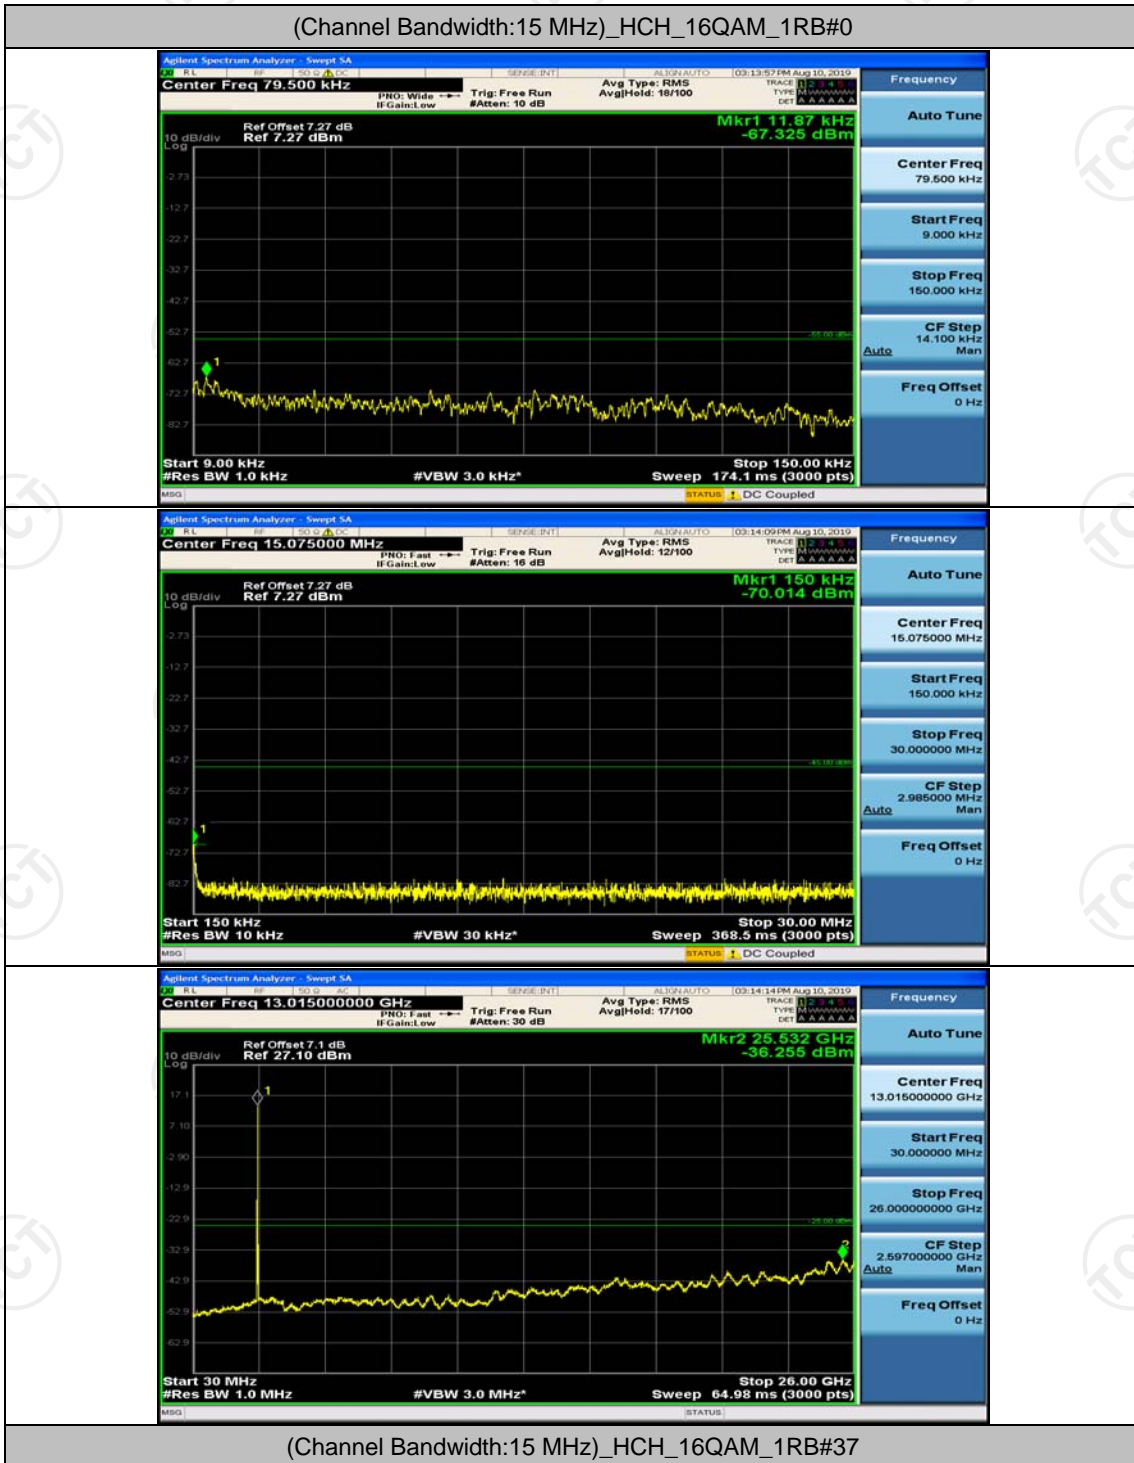

(Channel Bandwidth:15 MHz)_LCH_16QAM_1RB#37

Channel Bandwidth: 20 MHz