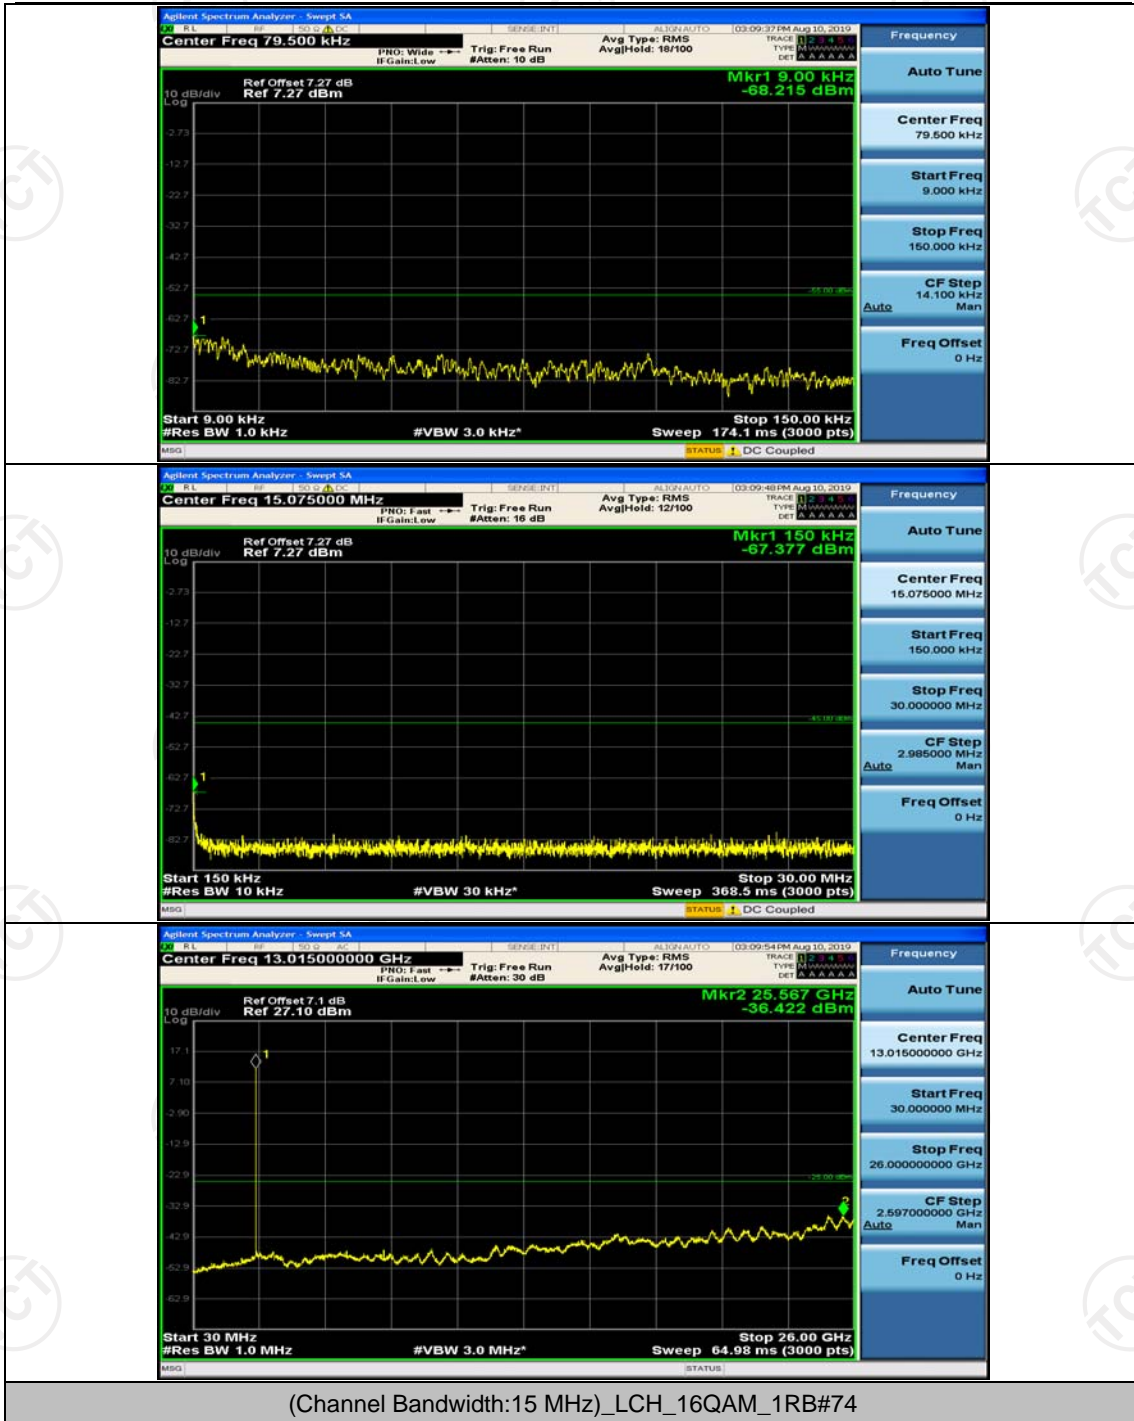

(Channel Bandwidth:15 MHz)_LCH_16QAM_1RB#37

Channel Bandwidth: 20 MHz