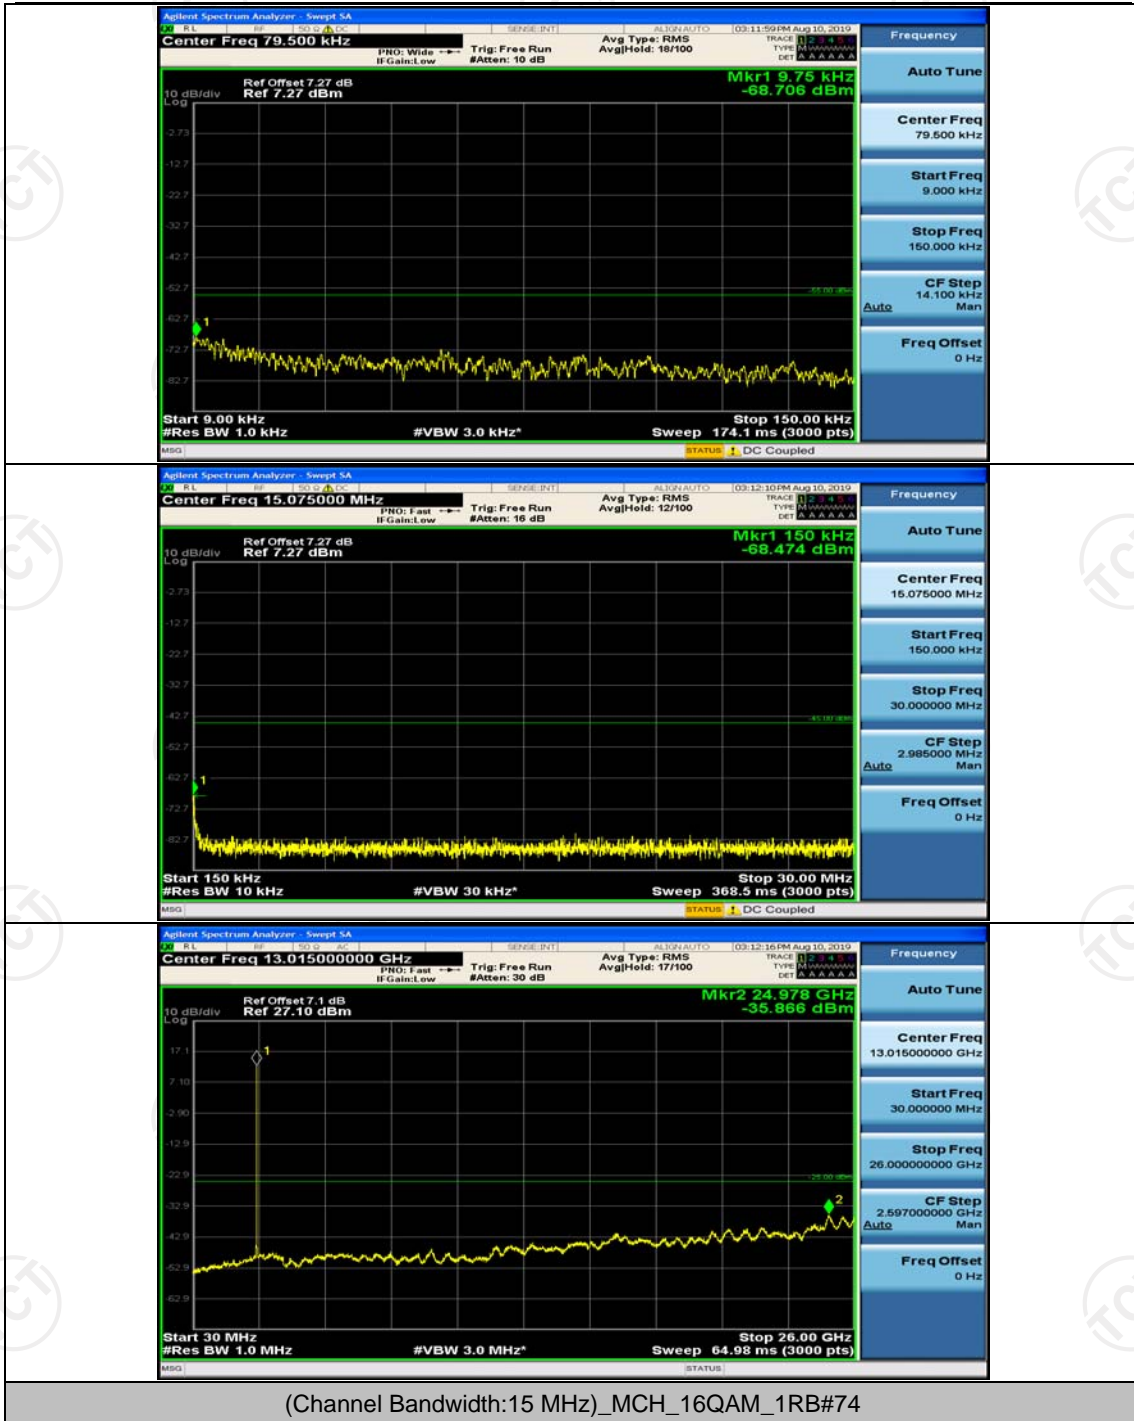

(Channel Bandwidth:15 MHz)_LCH_16QAM_1RB#37

Channel Bandwidth: 20 MHz