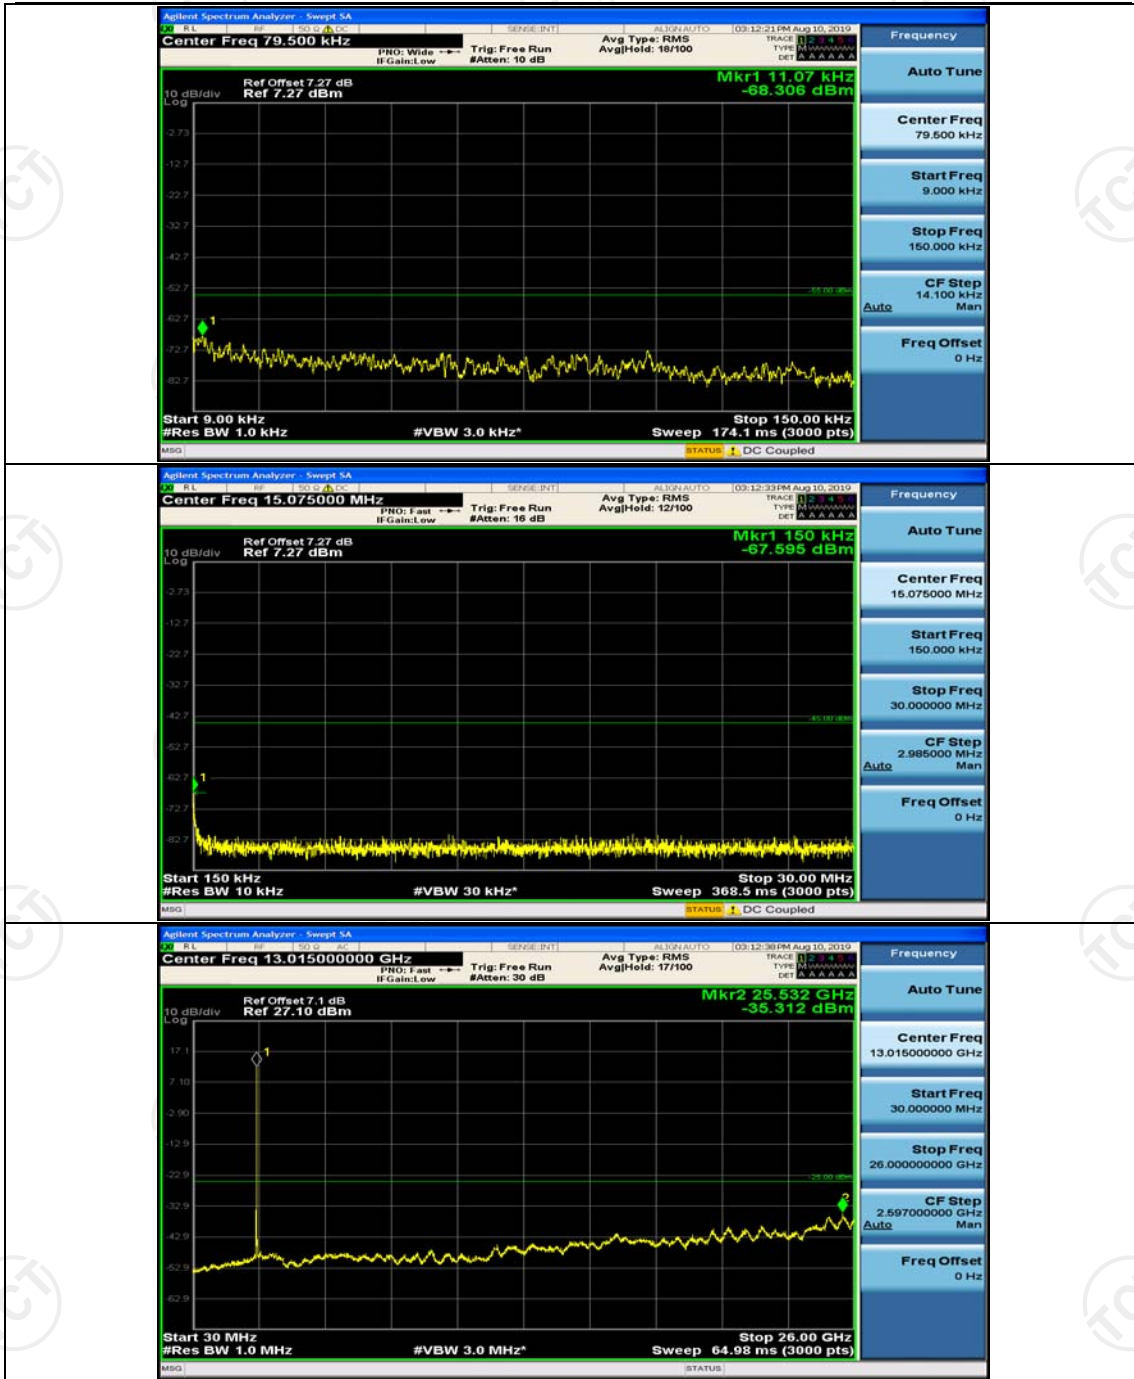

(Channel Bandwidth:15 MHz)_LCH_16QAM_1RB#37

Channel Bandwidth: 20 MHz