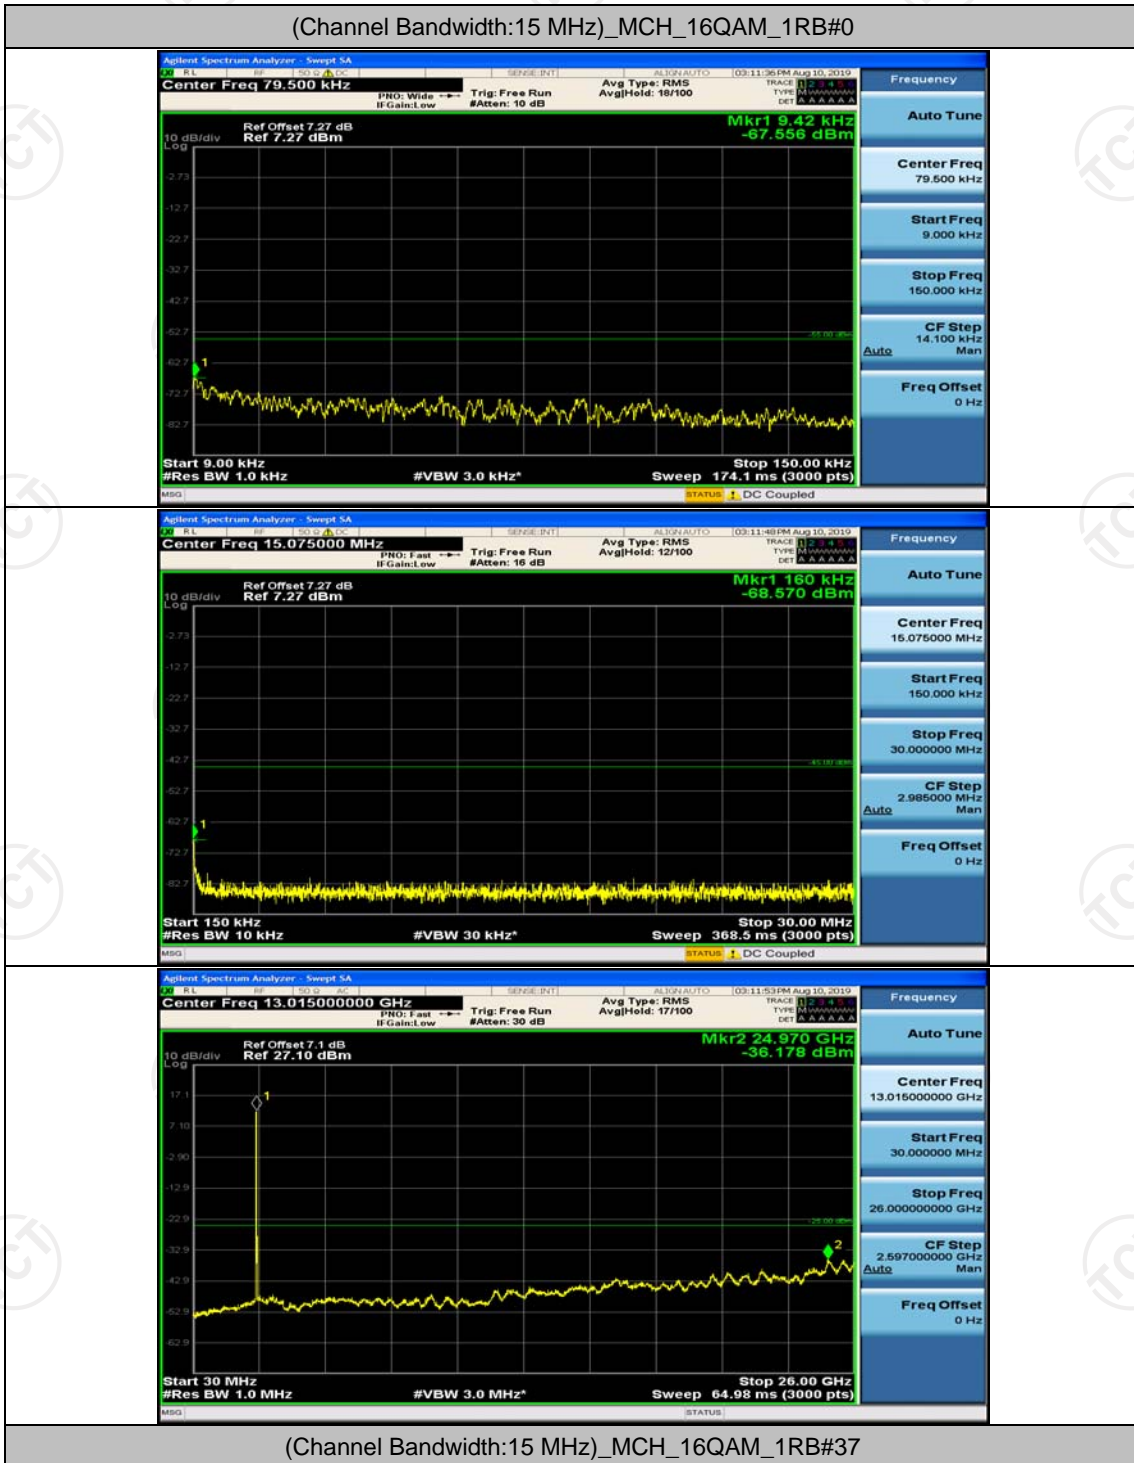

(Channel Bandwidth:15 MHz)_LCH_16QAM_1RB#37

Channel Bandwidth: 20 MHz