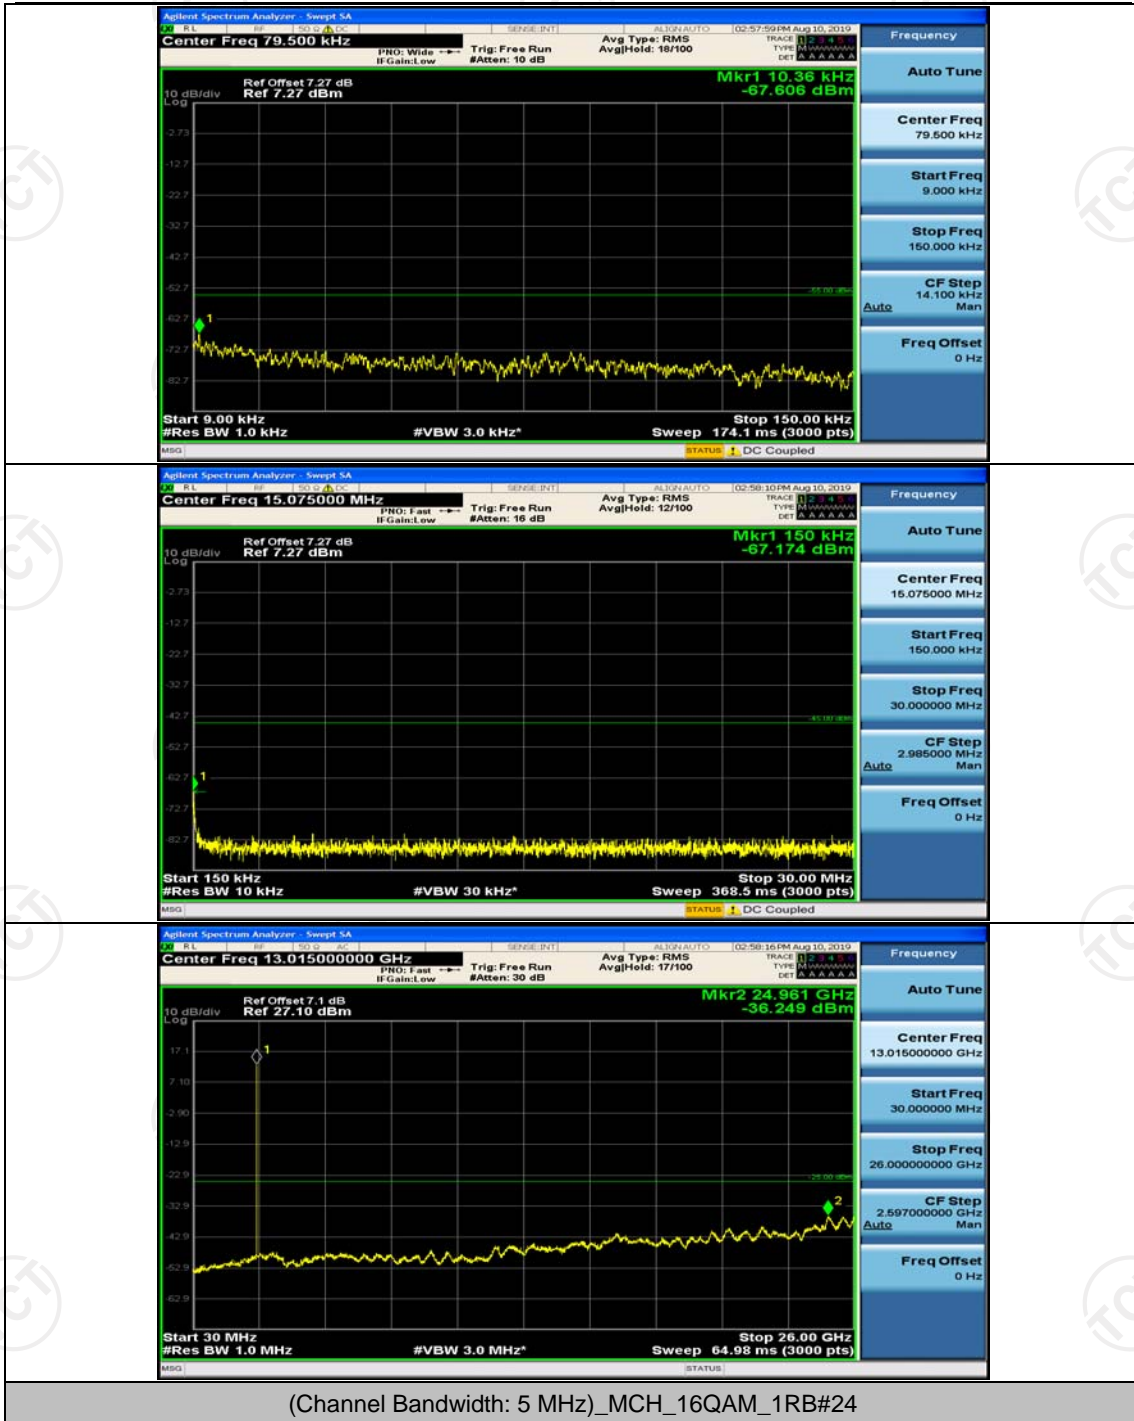

(Channel Bandwidth: 5 MHz)_LCH_16QAM_1RB#0

(Channel Bandwidth: 5 MHz)_MCH_16QAM_1RB#0

(Channel Bandwidth: 5 MHz)_HCH_16QAM_1RB#0

Channel Bandwidth: 10 MHz

Channel Bandwidth: 10 MHz_MCH_QPSK_1RB#0

Channel Bandwidth: 10 MHz_HCH_QPSK_1RB#0

Channel Bandwidth: 15 MHz