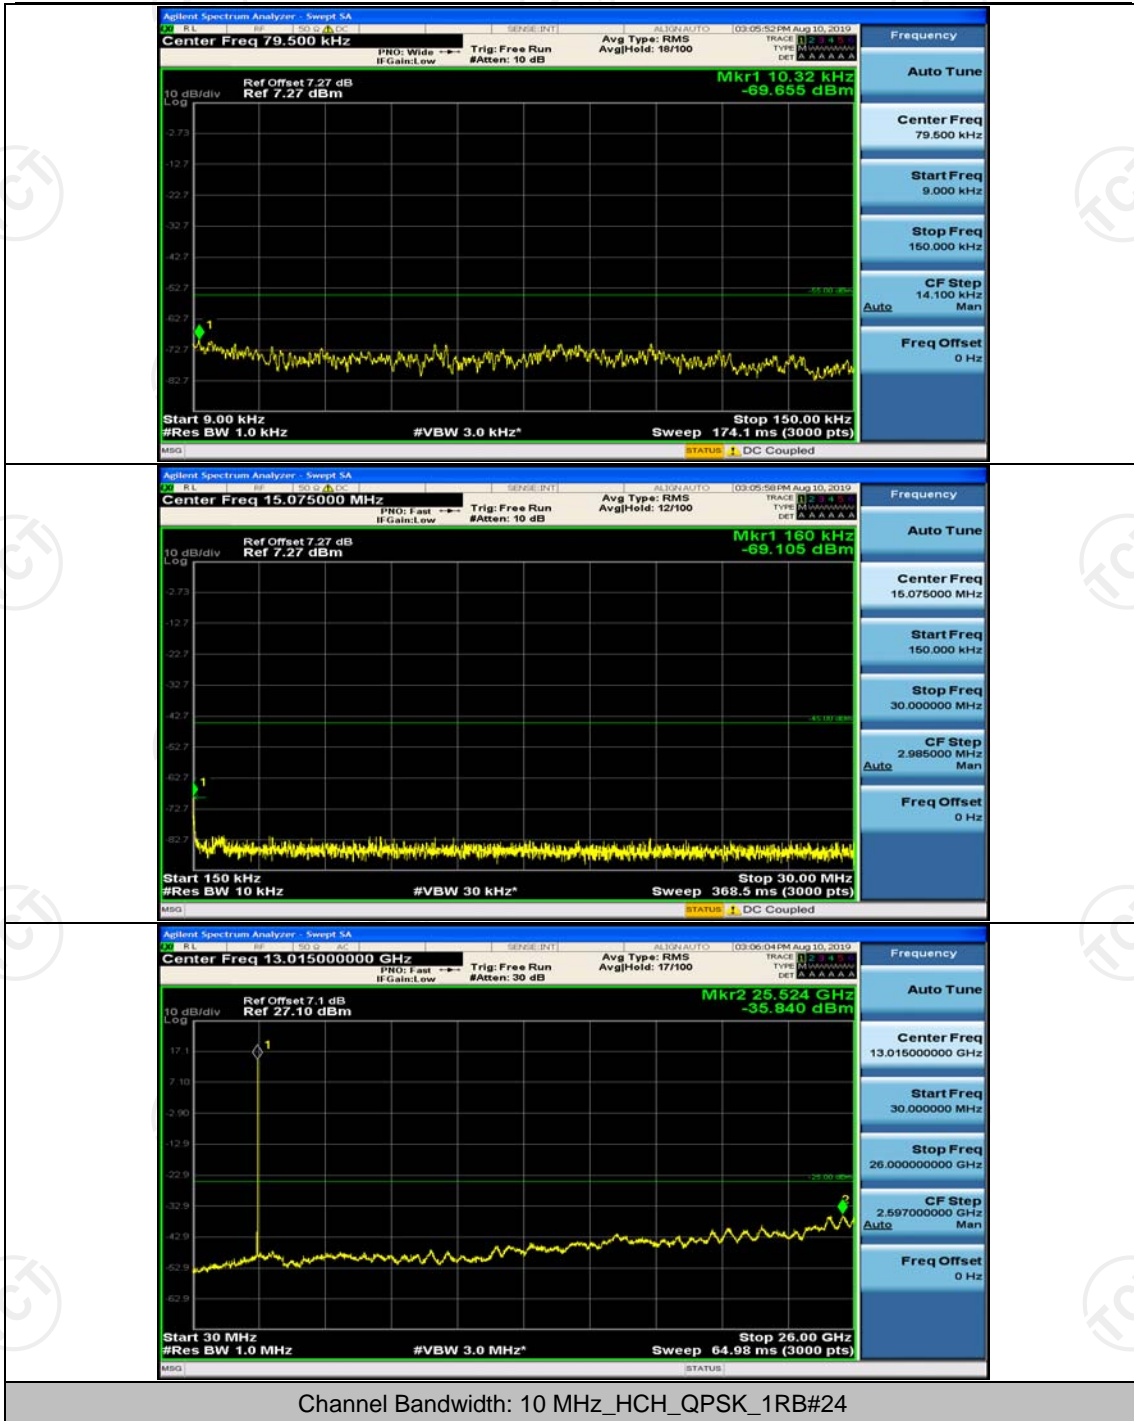

(Channel Bandwidth: 5 MHz)_LCH_16QAM_1RB#0

(Channel Bandwidth: 5 MHz)_MCH_16QAM_1RB#0

(Channel Bandwidth: 5 MHz)_HCH_16QAM_1RB#0

Channel Bandwidth: 10 MHz

Channel Bandwidth: 10 MHz_MCH_QPSK_1RB#0

Channel Bandwidth: 10 MHz_HCH_QPSK_1RB#0

Channel Bandwidth: 15 MHz