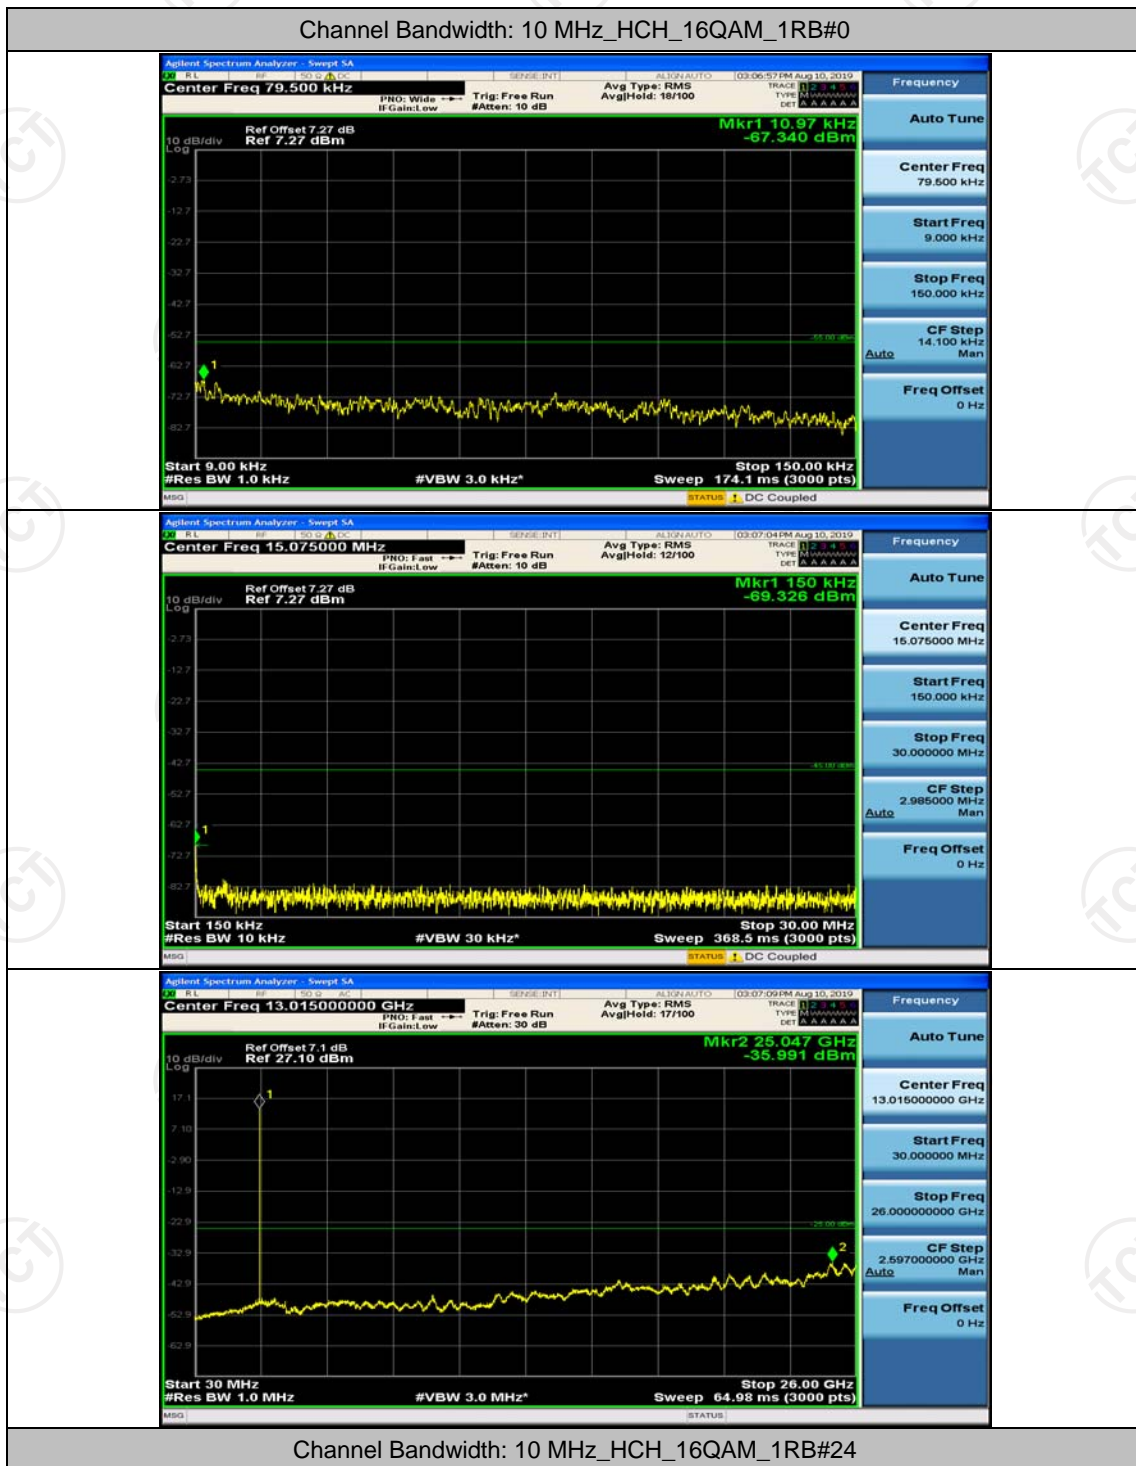

(Channel Bandwidth: 5 MHz)_LCH_16QAM_1RB#0

(Channel Bandwidth: 5 MHz)_MCH_16QAM_1RB#0

(Channel Bandwidth: 5 MHz)_HCH_16QAM_1RB#0

Channel Bandwidth: 10 MHz

Channel Bandwidth: 10 MHz_MCH_QPSK_1RB#0

Channel Bandwidth: 10 MHz_HCH_QPSK_1RB#0

Channel Bandwidth: 15 MHz