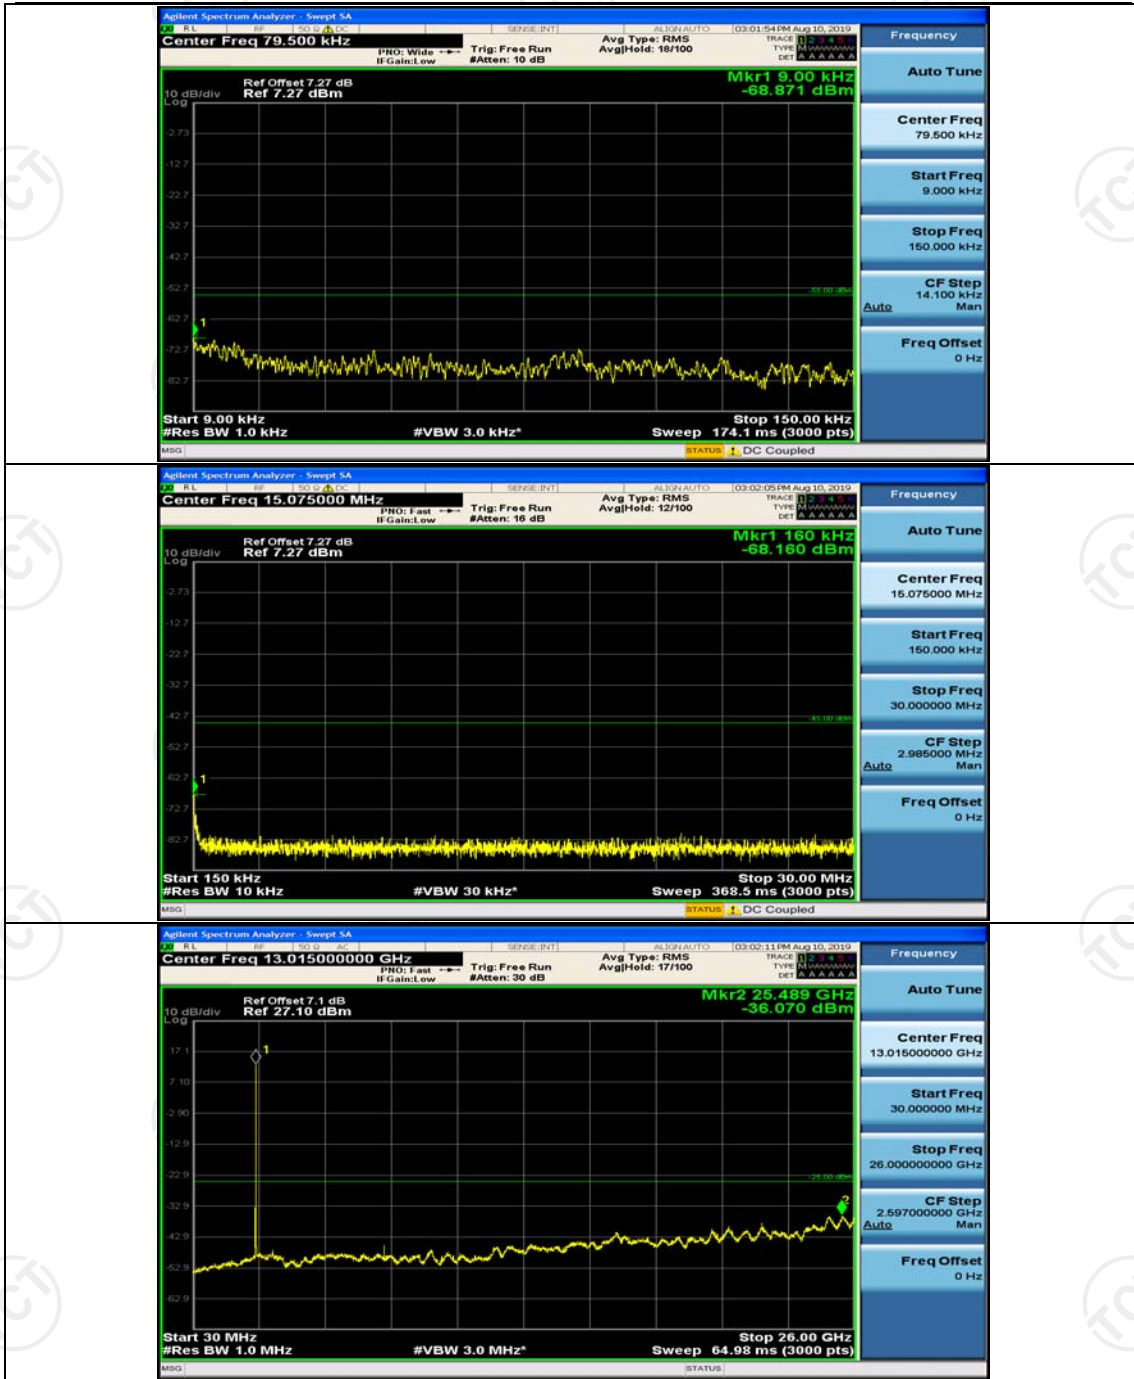

(Channel Bandwidth: 5 MHz)_LCH_16QAM_1RB#0

(Channel Bandwidth: 5 MHz)_MCH_16QAM_1RB#0

(Channel Bandwidth: 5 MHz)_HCH_16QAM_1RB#0

Channel Bandwidth: 10 MHz

Channel Bandwidth: 10 MHz_MCH_QPSK_1RB#0

Channel Bandwidth: 10 MHz_HCH_QPSK_1RB#0

Channel Bandwidth: 15 MHz