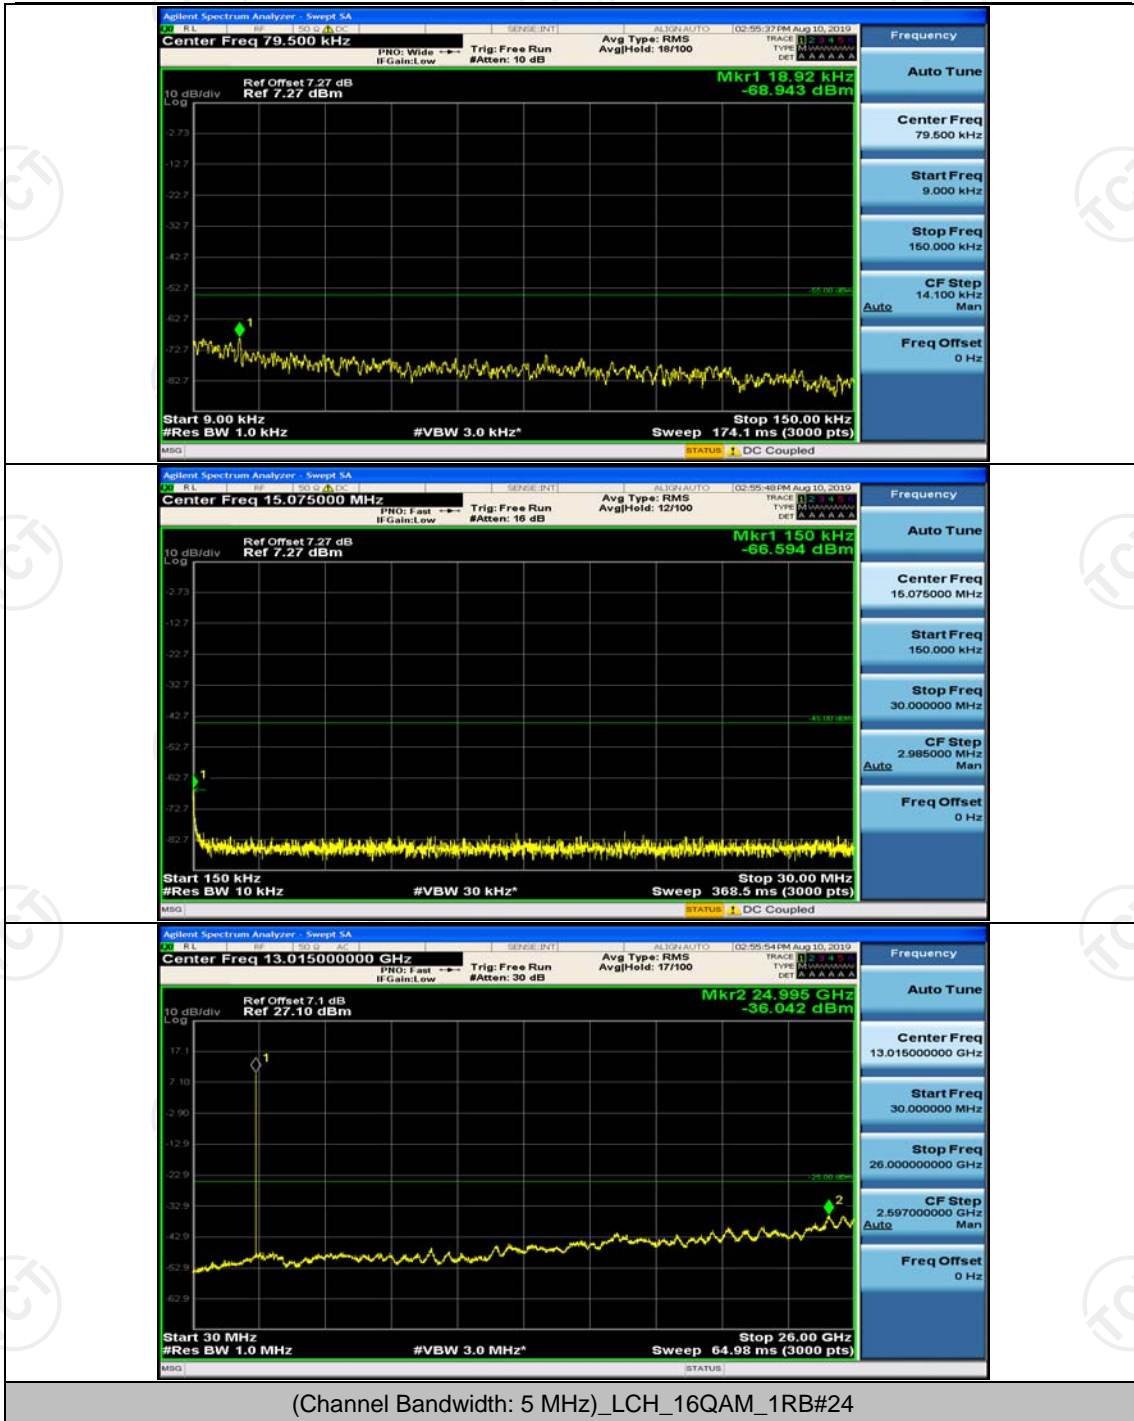

(Channel Bandwidth: 5 MHz)_LCH_16QAM_1RB#0

(Channel Bandwidth: 5 MHz)_MCH_16QAM_1RB#0

(Channel Bandwidth: 5 MHz)_HCH_16QAM_1RB#0

Channel Bandwidth: 10 MHz

Channel Bandwidth: 10 MHz_MCH_QPSK_1RB#0

Channel Bandwidth: 10 MHz_HCH_QPSK_1RB#0

Channel Bandwidth: 15 MHz