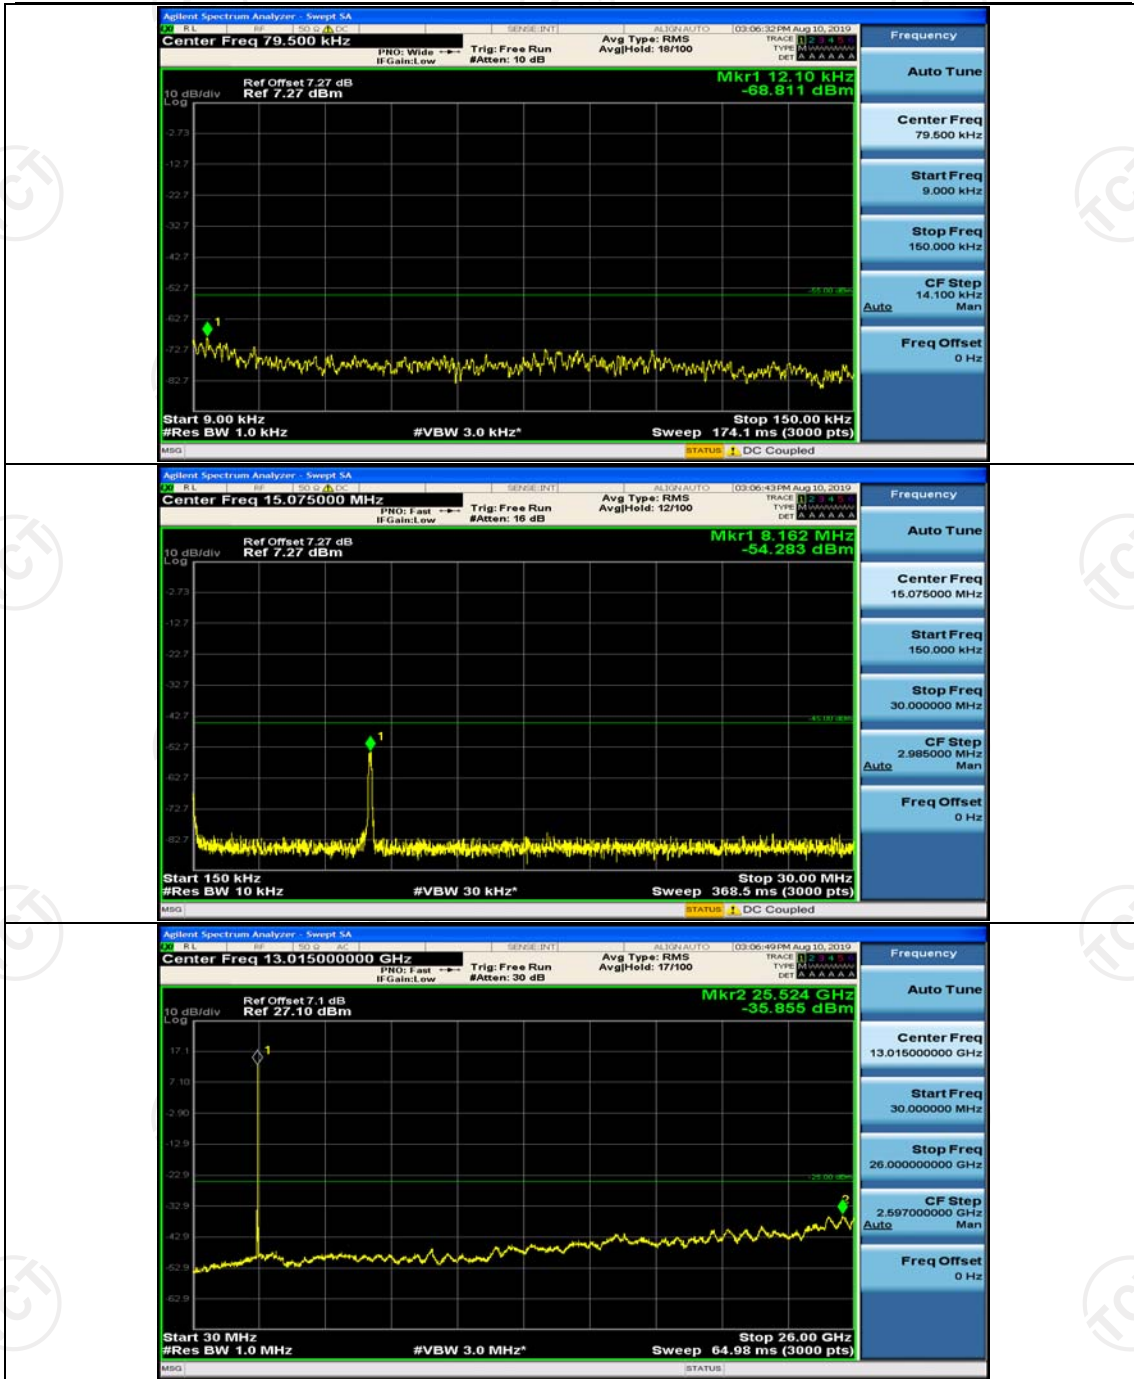

(Channel Bandwidth: 5 MHz)_LCH_16QAM_1RB#0

(Channel Bandwidth: 5 MHz)_MCH_16QAM_1RB#0

(Channel Bandwidth: 5 MHz)_HCH_16QAM_1RB#0

Channel Bandwidth: 10 MHz

Channel Bandwidth: 10 MHz_MCH_QPSK_1RB#0

Channel Bandwidth: 10 MHz_HCH_QPSK_1RB#0

Channel Bandwidth: 15 MHz