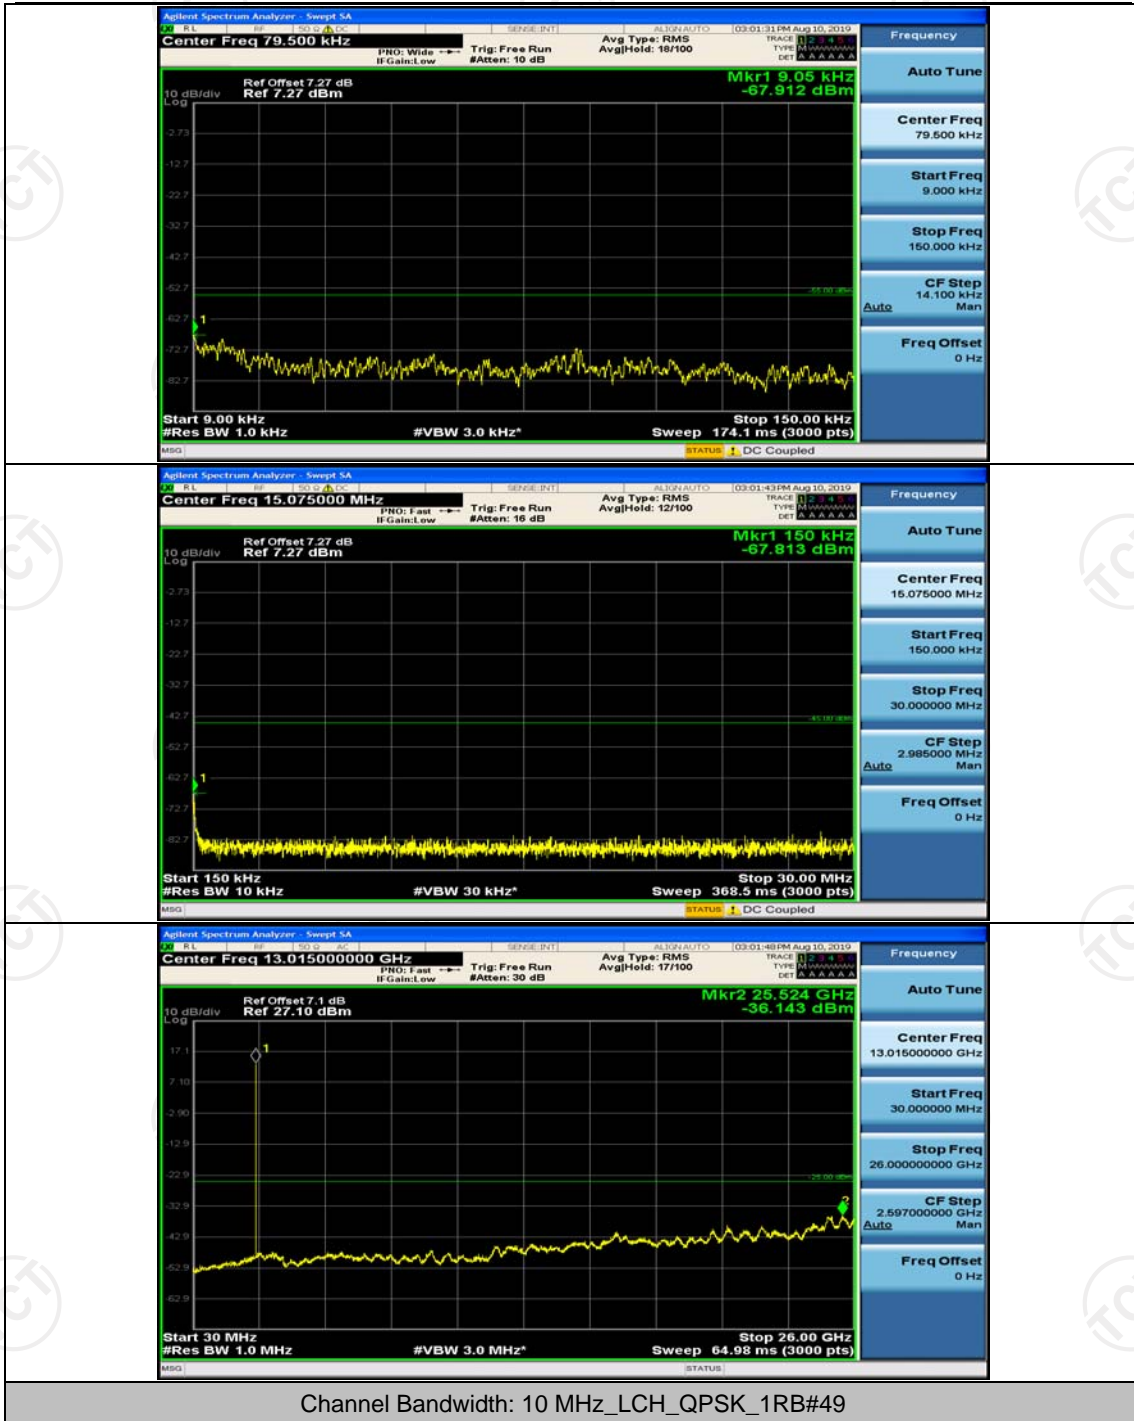

(Channel Bandwidth: 5 MHz)_LCH_16QAM_1RB#0

(Channel Bandwidth: 5 MHz)_MCH_16QAM_1RB#0

(Channel Bandwidth: 5 MHz)_HCH_16QAM_1RB#0

Channel Bandwidth: 10 MHz

Channel Bandwidth: 10 MHz_MCH_QPSK_1RB#0

Channel Bandwidth: 10 MHz_HCH_QPSK_1RB#0

Channel Bandwidth: 15 MHz