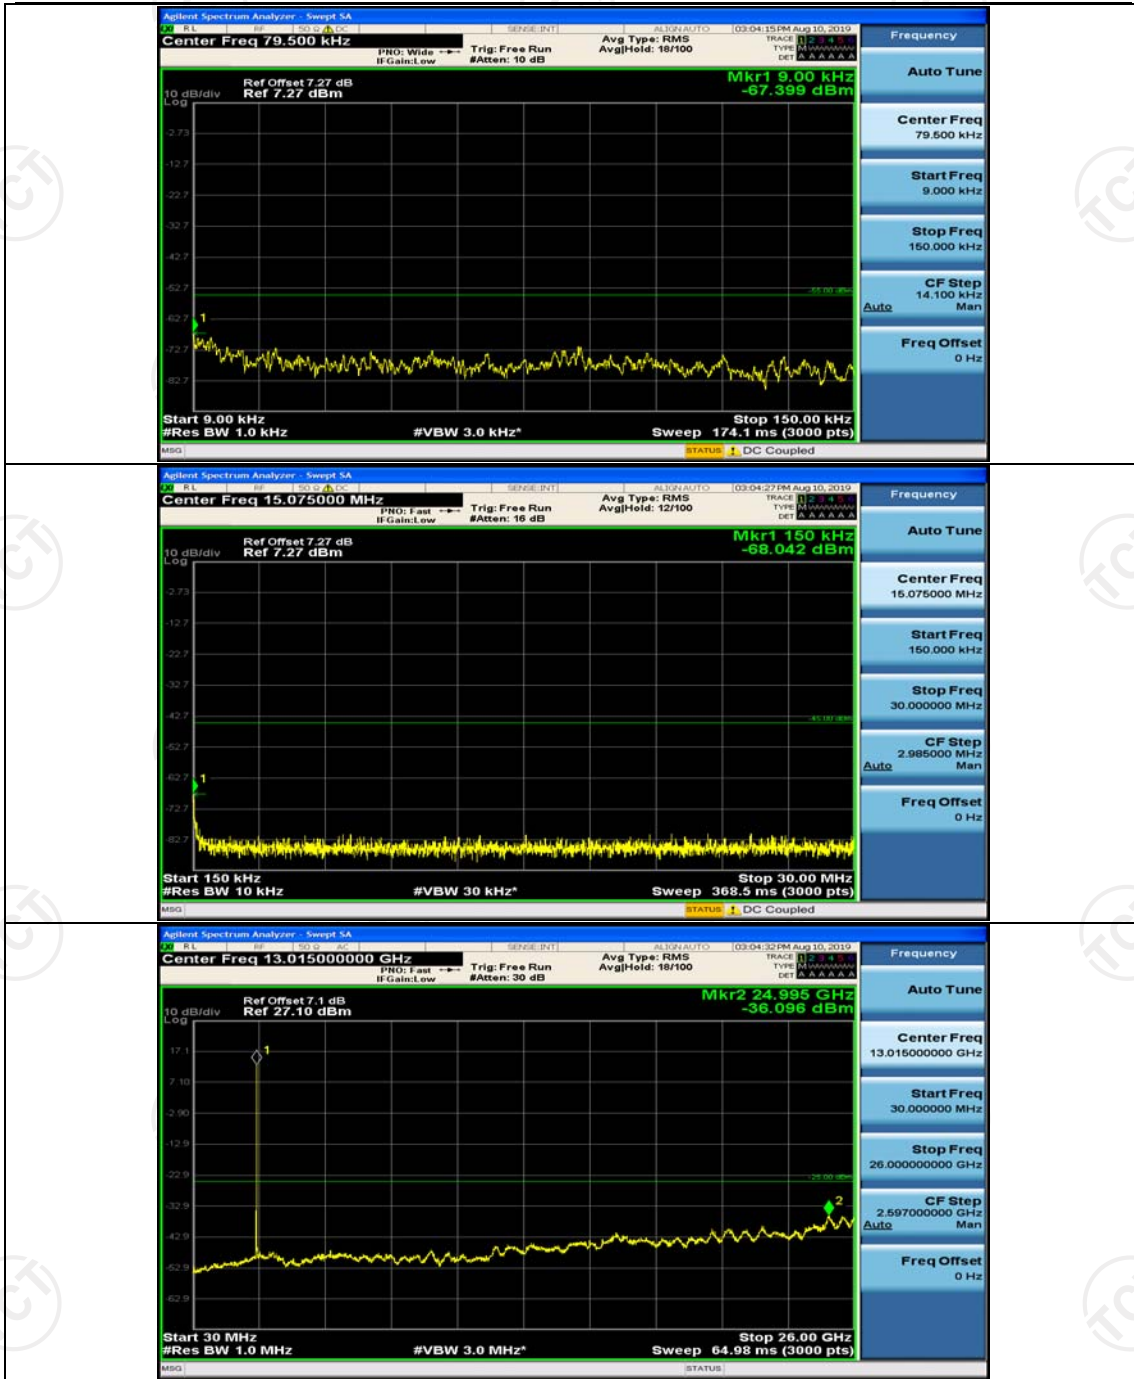

(Channel Bandwidth: 5 MHz)_LCH_16QAM_1RB#0

(Channel Bandwidth: 5 MHz)_MCH_16QAM_1RB#0

(Channel Bandwidth: 5 MHz)_HCH_16QAM_1RB#0

Channel Bandwidth: 10 MHz

Channel Bandwidth: 10 MHz_MCH_QPSK_1RB#0

Channel Bandwidth: 10 MHz_HCH_QPSK_1RB#0

Channel Bandwidth: 15 MHz