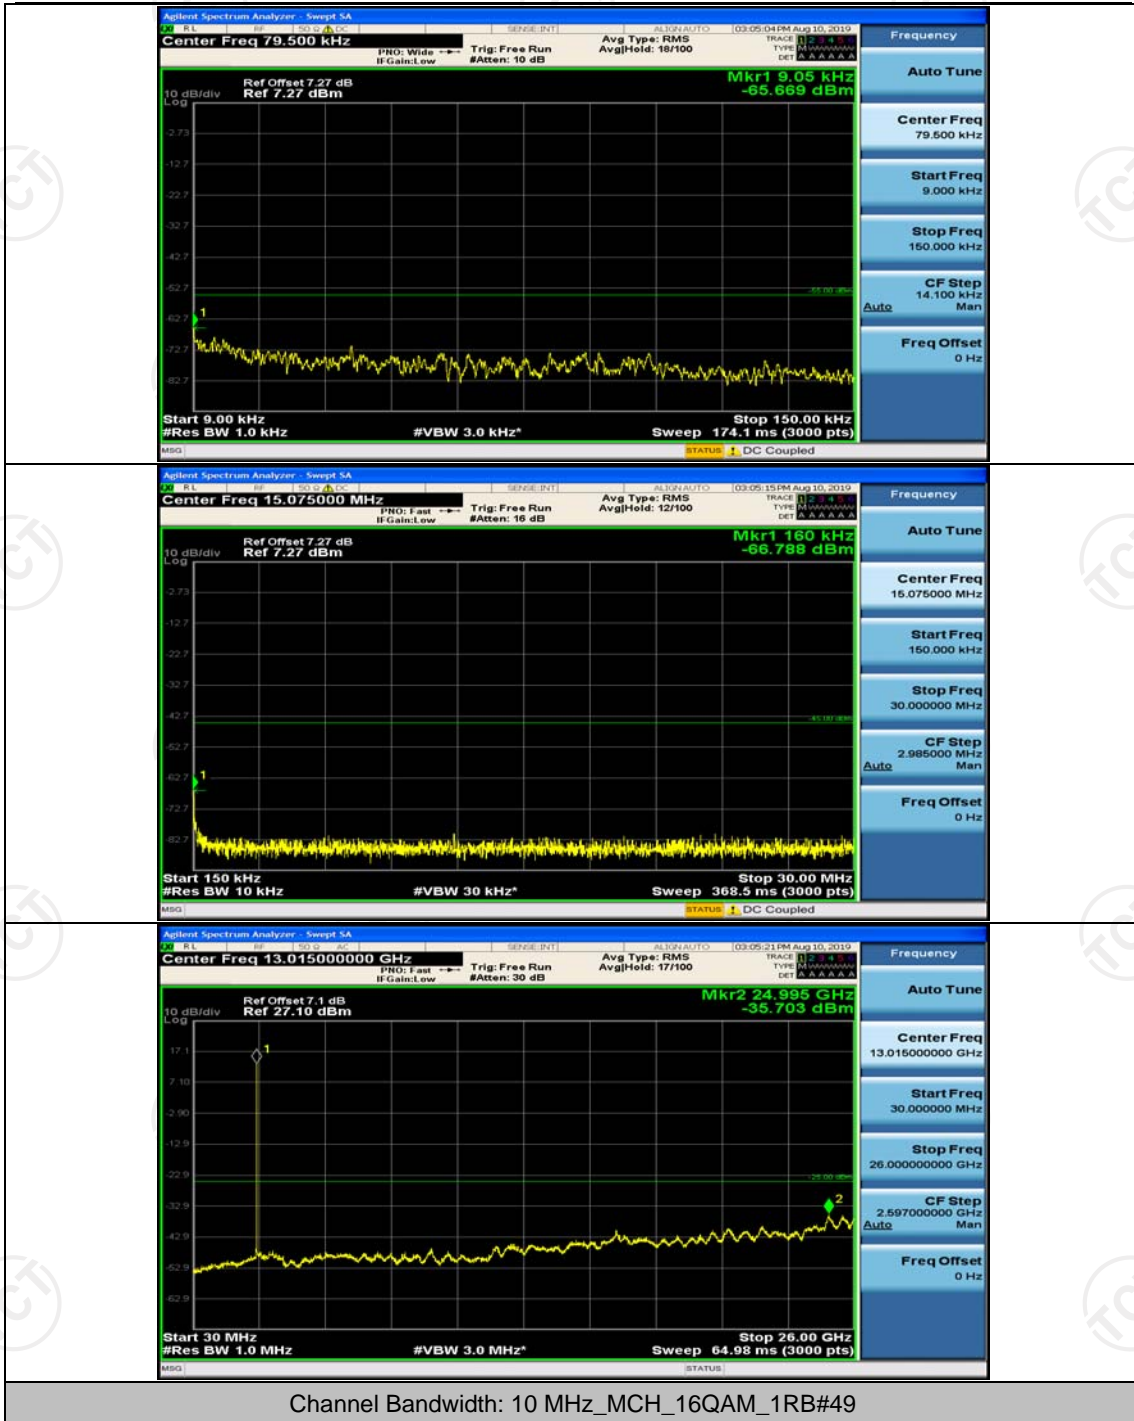

(Channel Bandwidth: 5 MHz)_LCH_16QAM_1RB#0

(Channel Bandwidth: 5 MHz)_MCH_16QAM_1RB#0

(Channel Bandwidth: 5 MHz)_HCH_16QAM_1RB#0

Channel Bandwidth: 10 MHz

Channel Bandwidth: 10 MHz_MCH_QPSK_1RB#0

Channel Bandwidth: 10 MHz_HCH_QPSK_1RB#0

Channel Bandwidth: 15 MHz