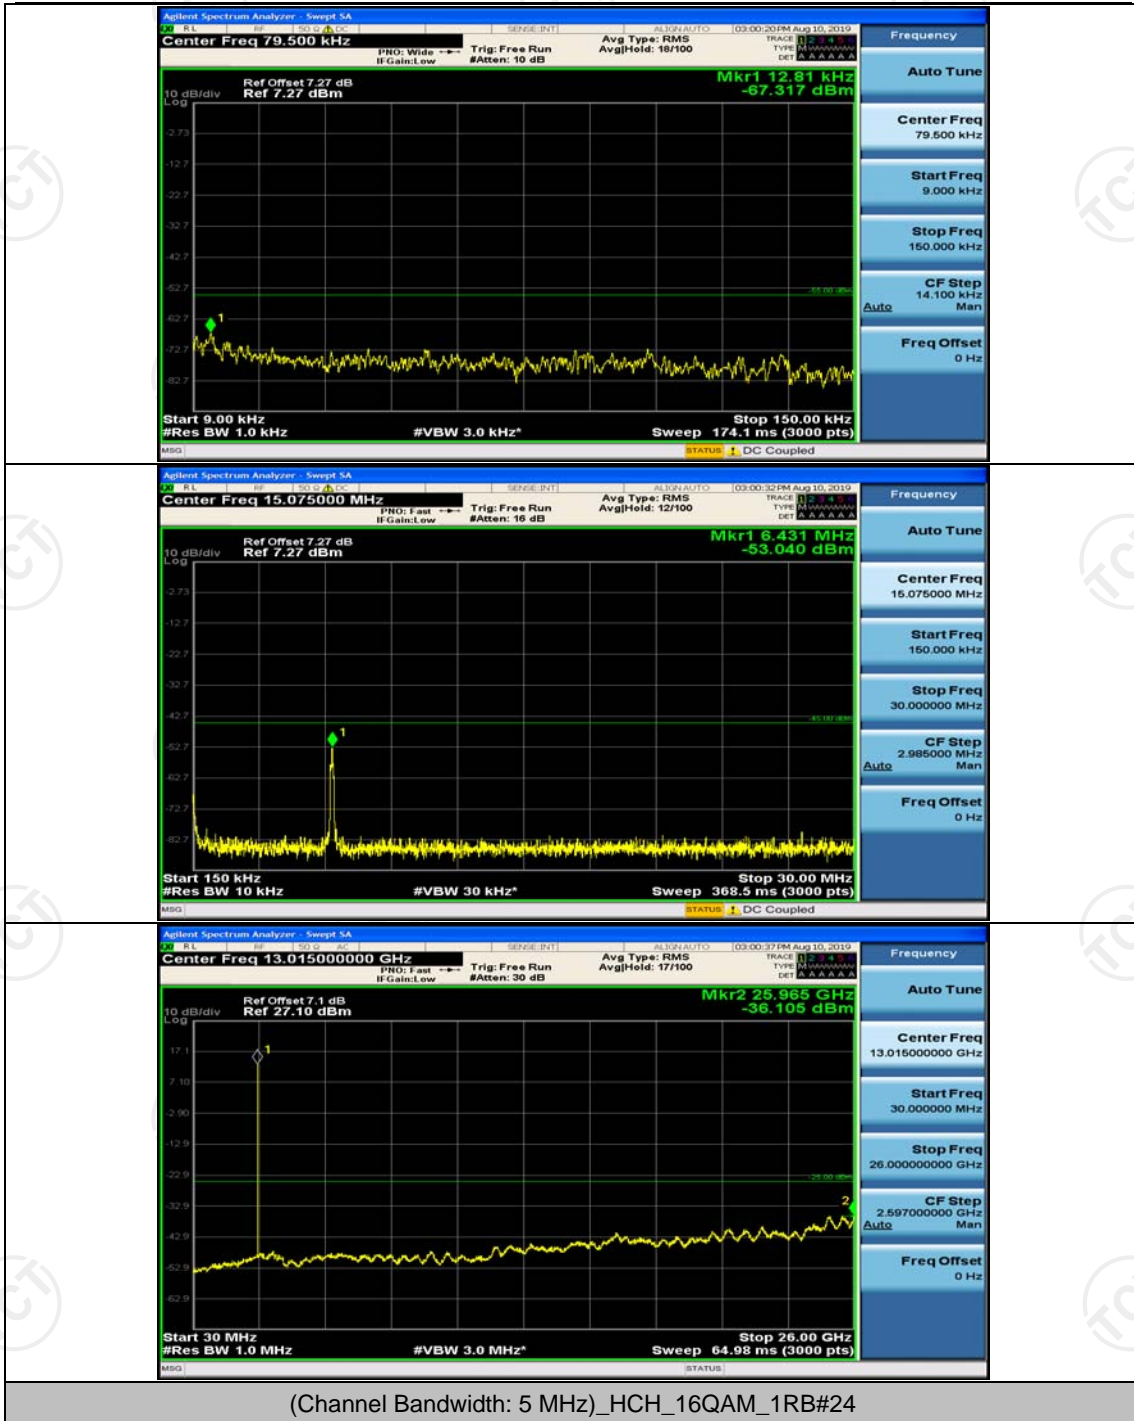

(Channel Bandwidth: 5 MHz)_LCH_16QAM_1RB#0

(Channel Bandwidth: 5 MHz)_MCH_16QAM_1RB#0

(Channel Bandwidth: 5 MHz)_HCH_16QAM_1RB#0

Channel Bandwidth: 10 MHz

Channel Bandwidth: 10 MHz_MCH_QPSK_1RB#0

Channel Bandwidth: 10 MHz_HCH_QPSK_1RB#0

Channel Bandwidth: 15 MHz