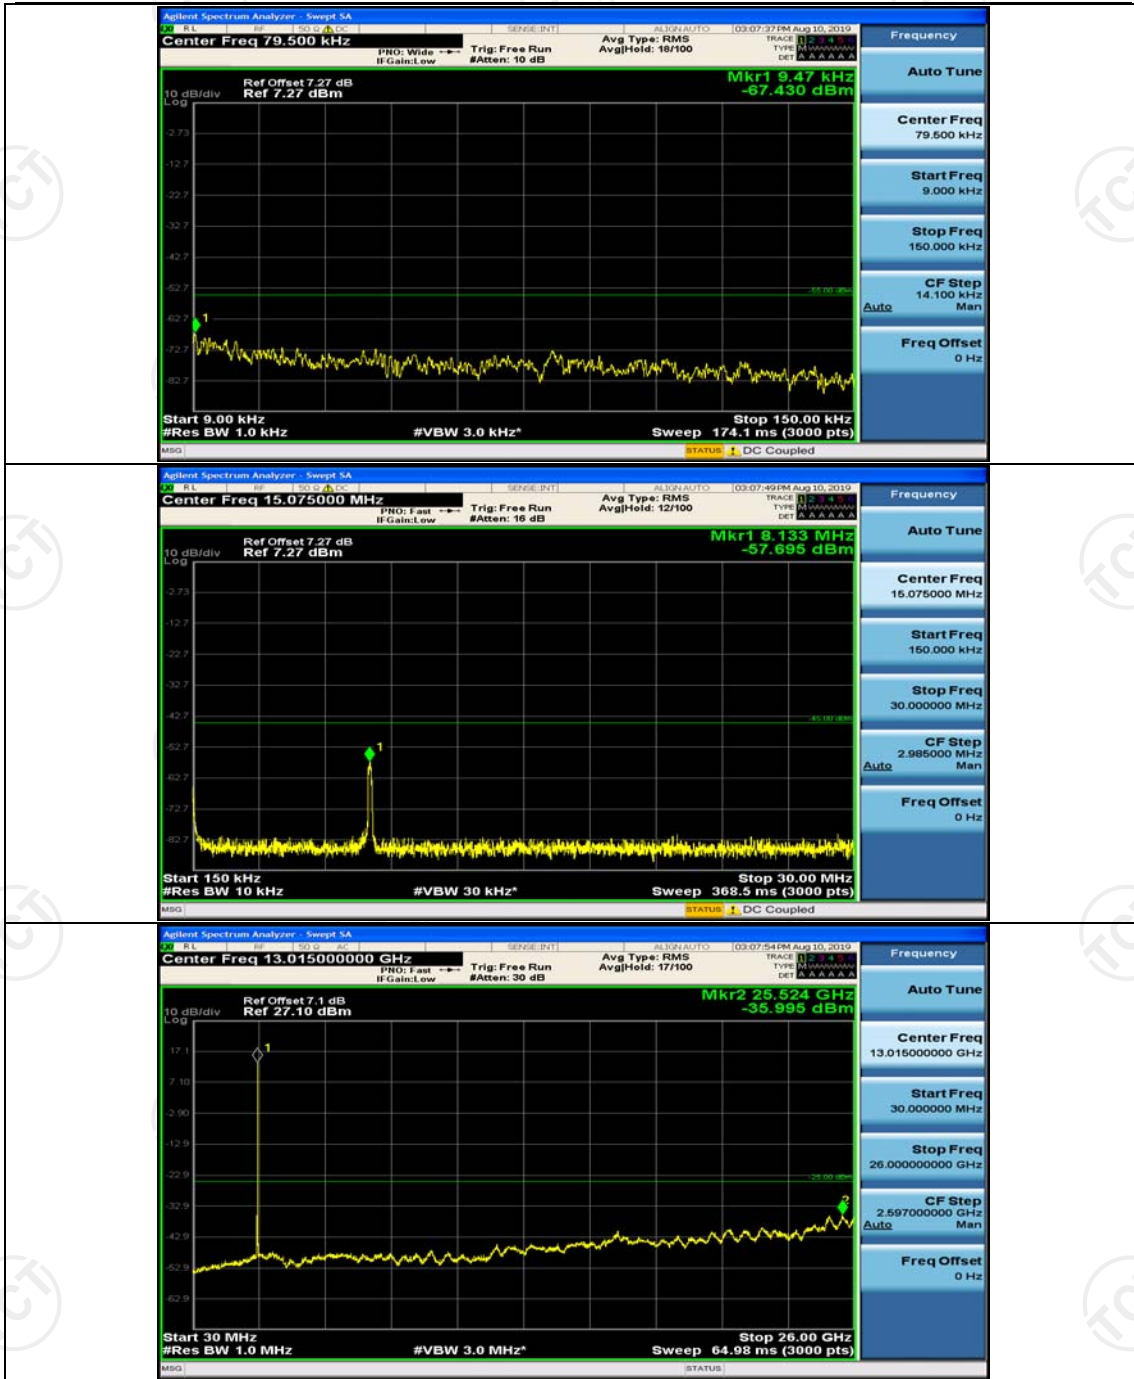

(Channel Bandwidth: 5 MHz)_LCH_16QAM_1RB#0

(Channel Bandwidth: 5 MHz)_MCH_16QAM_1RB#0

(Channel Bandwidth: 5 MHz)_HCH_16QAM_1RB#0

Channel Bandwidth: 10 MHz

Channel Bandwidth: 10 MHz_MCH_QPSK_1RB#0

Channel Bandwidth: 10 MHz_HCH_QPSK_1RB#0

Channel Bandwidth: 15 MHz