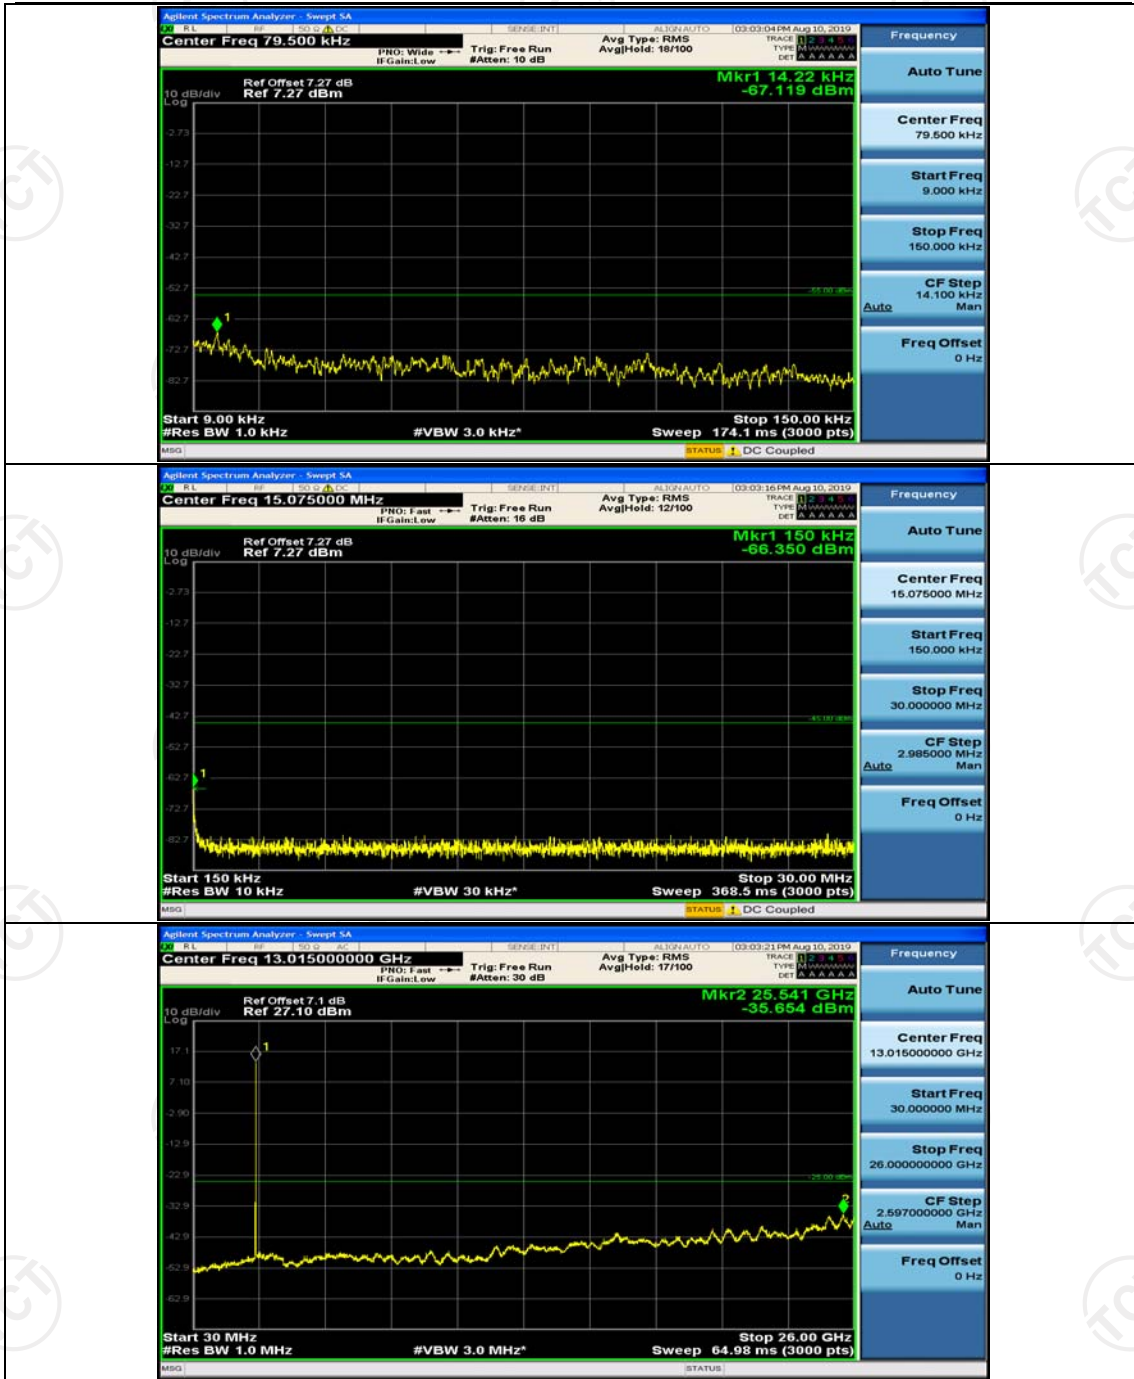

(Channel Bandwidth: 5 MHz)_LCH_16QAM_1RB#0

(Channel Bandwidth: 5 MHz)_MCH_16QAM_1RB#0

(Channel Bandwidth: 5 MHz)_HCH_16QAM_1RB#0

Channel Bandwidth: 10 MHz

Channel Bandwidth: 10 MHz_MCH_QPSK_1RB#0

Channel Bandwidth: 10 MHz_HCH_QPSK_1RB#0

Channel Bandwidth: 15 MHz