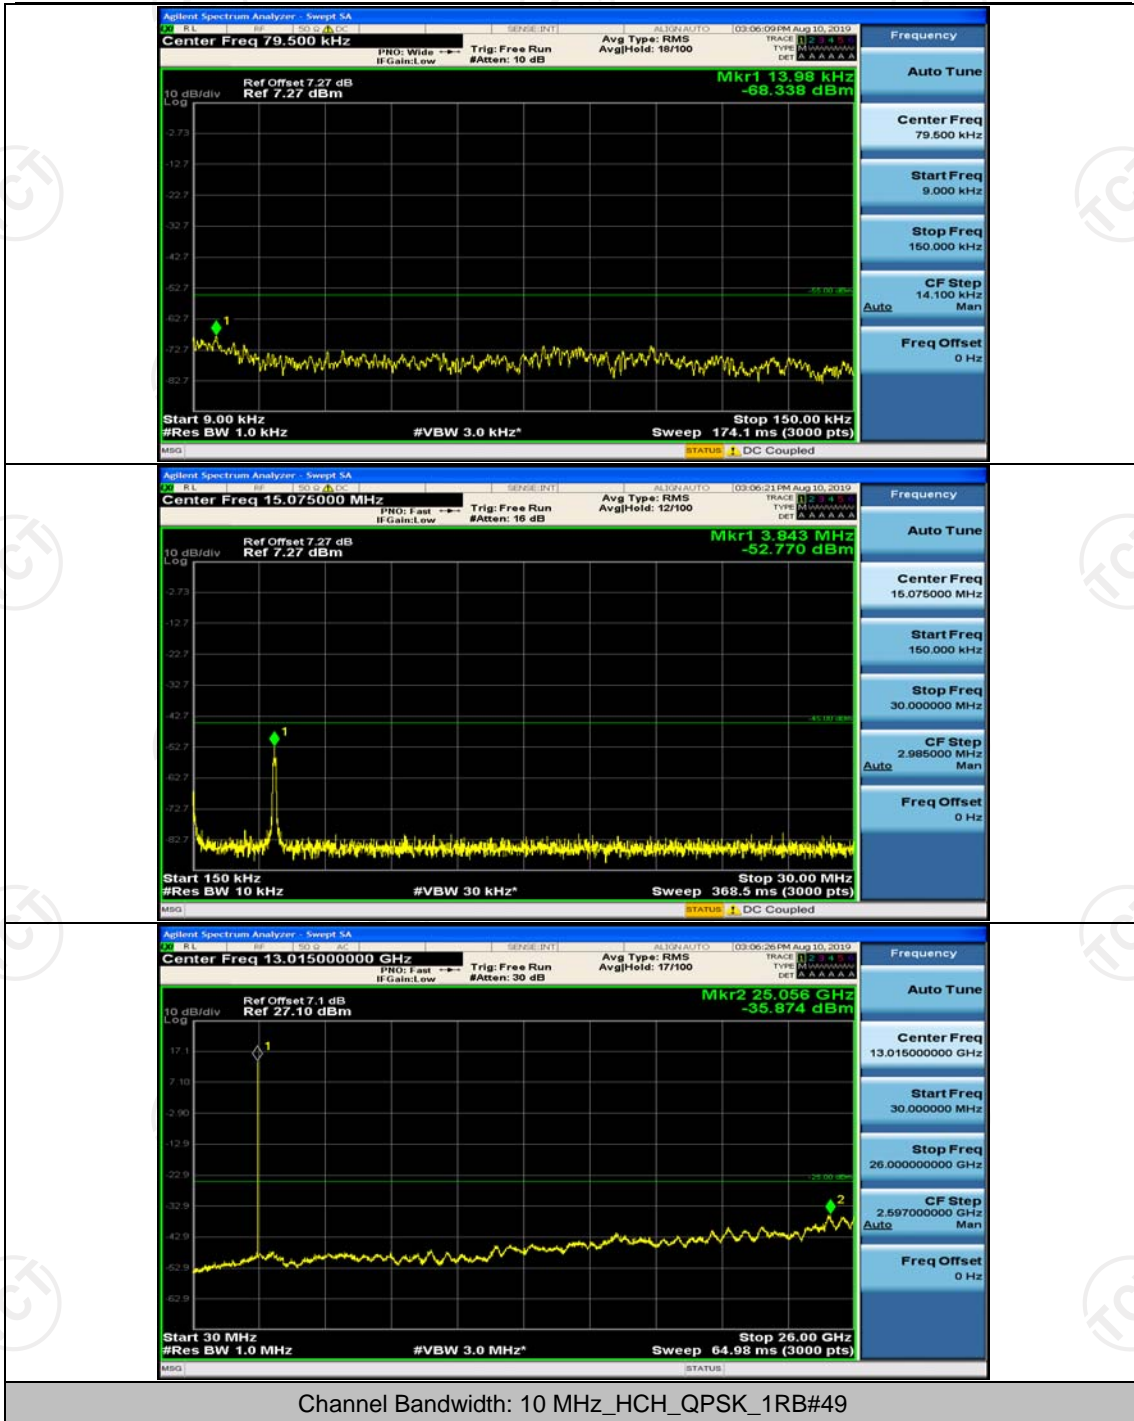

(Channel Bandwidth: 5 MHz)_LCH_16QAM_1RB#0

(Channel Bandwidth: 5 MHz)_MCH_16QAM_1RB#0

(Channel Bandwidth: 5 MHz)_HCH_16QAM_1RB#0

Channel Bandwidth: 10 MHz

Channel Bandwidth: 10 MHz_MCH_QPSK_1RB#0

Channel Bandwidth: 10 MHz_HCH_QPSK_1RB#0

Channel Bandwidth: 15 MHz