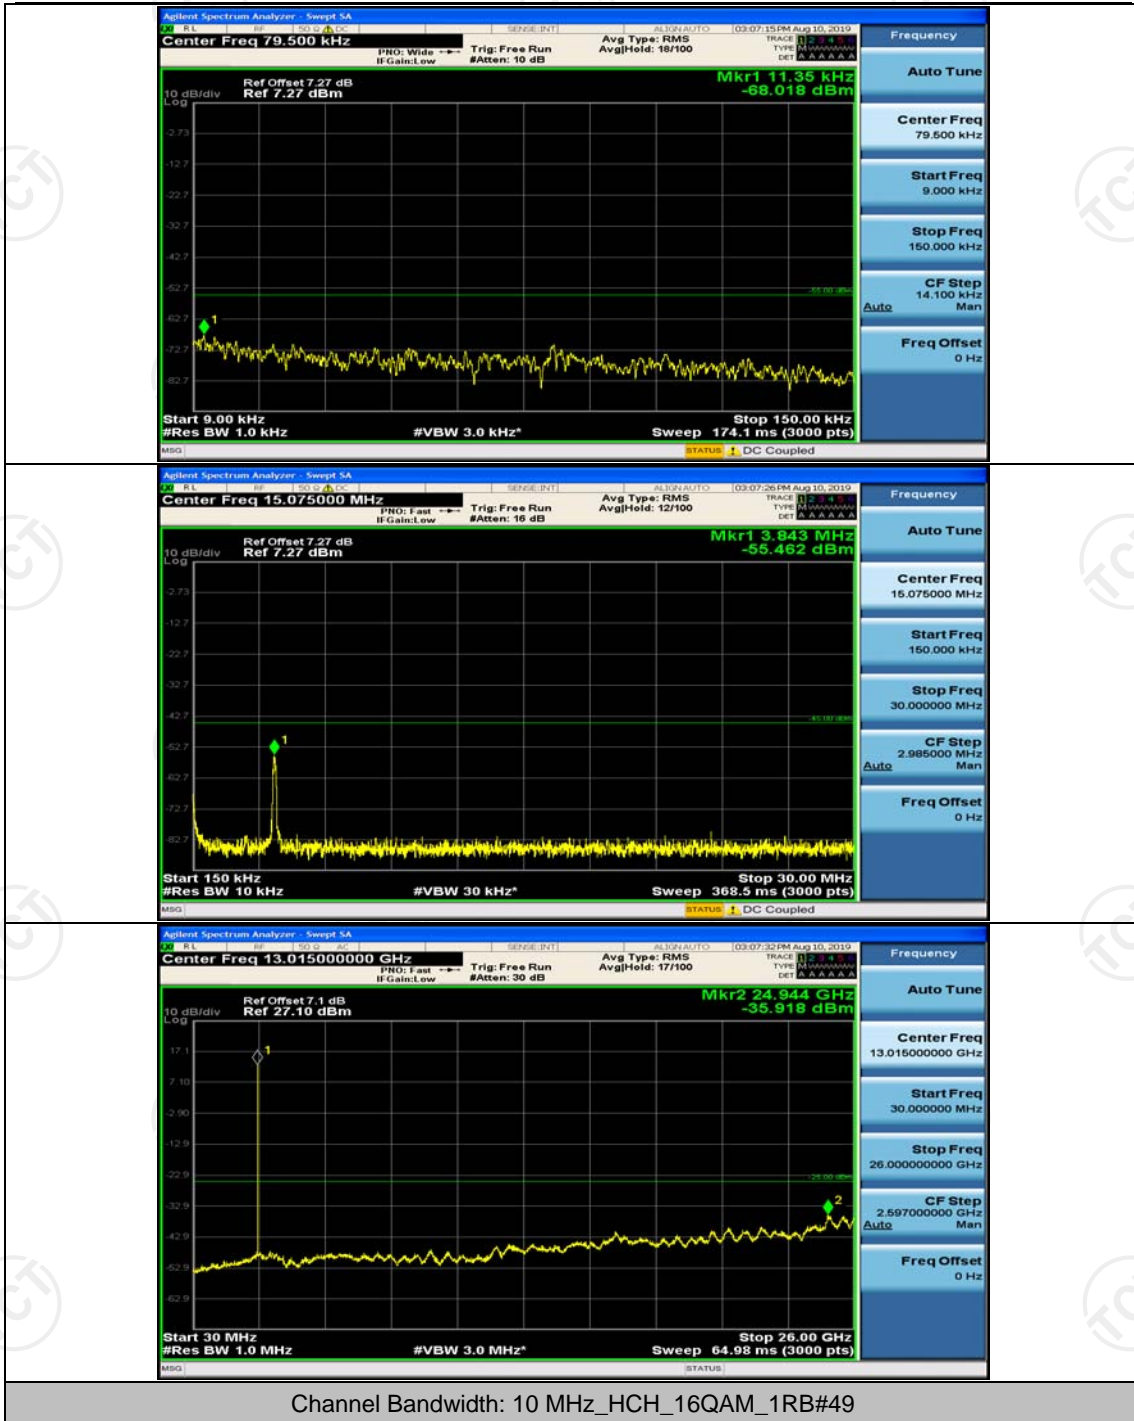

(Channel Bandwidth: 5 MHz)_LCH_16QAM_1RB#0

(Channel Bandwidth: 5 MHz)_MCH_16QAM_1RB#0

(Channel Bandwidth: 5 MHz)_HCH_16QAM_1RB#0

Channel Bandwidth: 10 MHz

Channel Bandwidth: 10 MHz_MCH_QPSK_1RB#0

Channel Bandwidth: 10 MHz_HCH_QPSK_1RB#0

Channel Bandwidth: 15 MHz