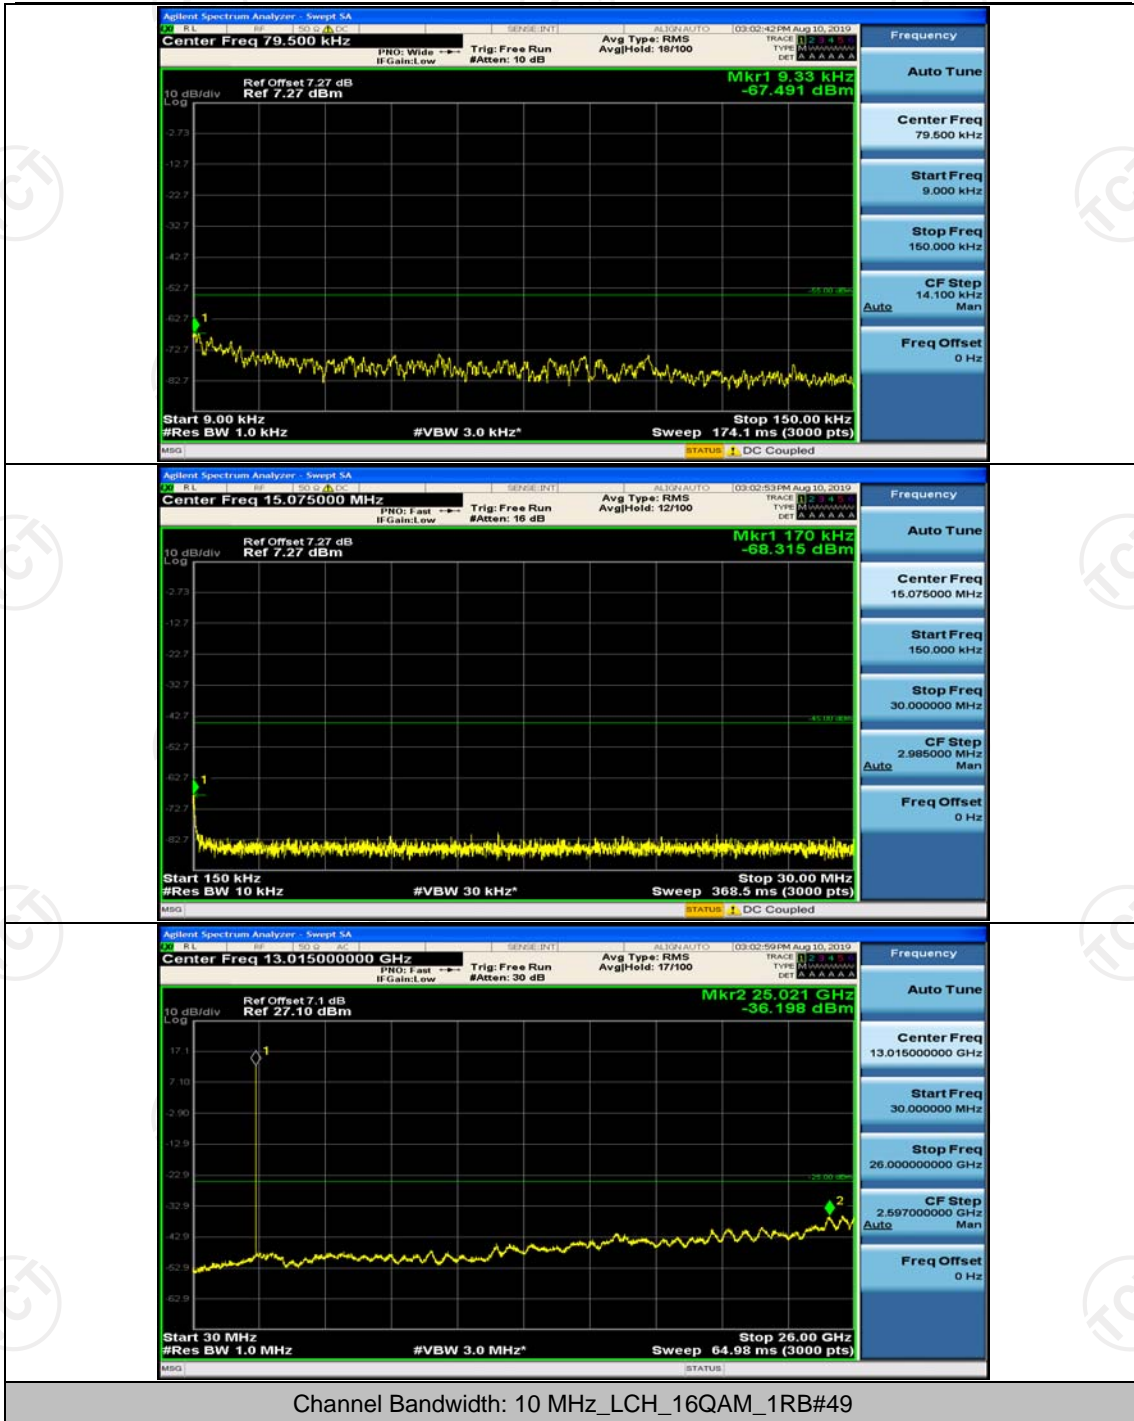

(Channel Bandwidth: 5 MHz)_LCH_16QAM_1RB#0

(Channel Bandwidth: 5 MHz)_MCH_16QAM_1RB#0

(Channel Bandwidth: 5 MHz)_HCH_16QAM_1RB#0

Channel Bandwidth: 10 MHz

Channel Bandwidth: 10 MHz_MCH_QPSK_1RB#0

Channel Bandwidth: 10 MHz_HCH_QPSK_1RB#0

Channel Bandwidth: 15 MHz