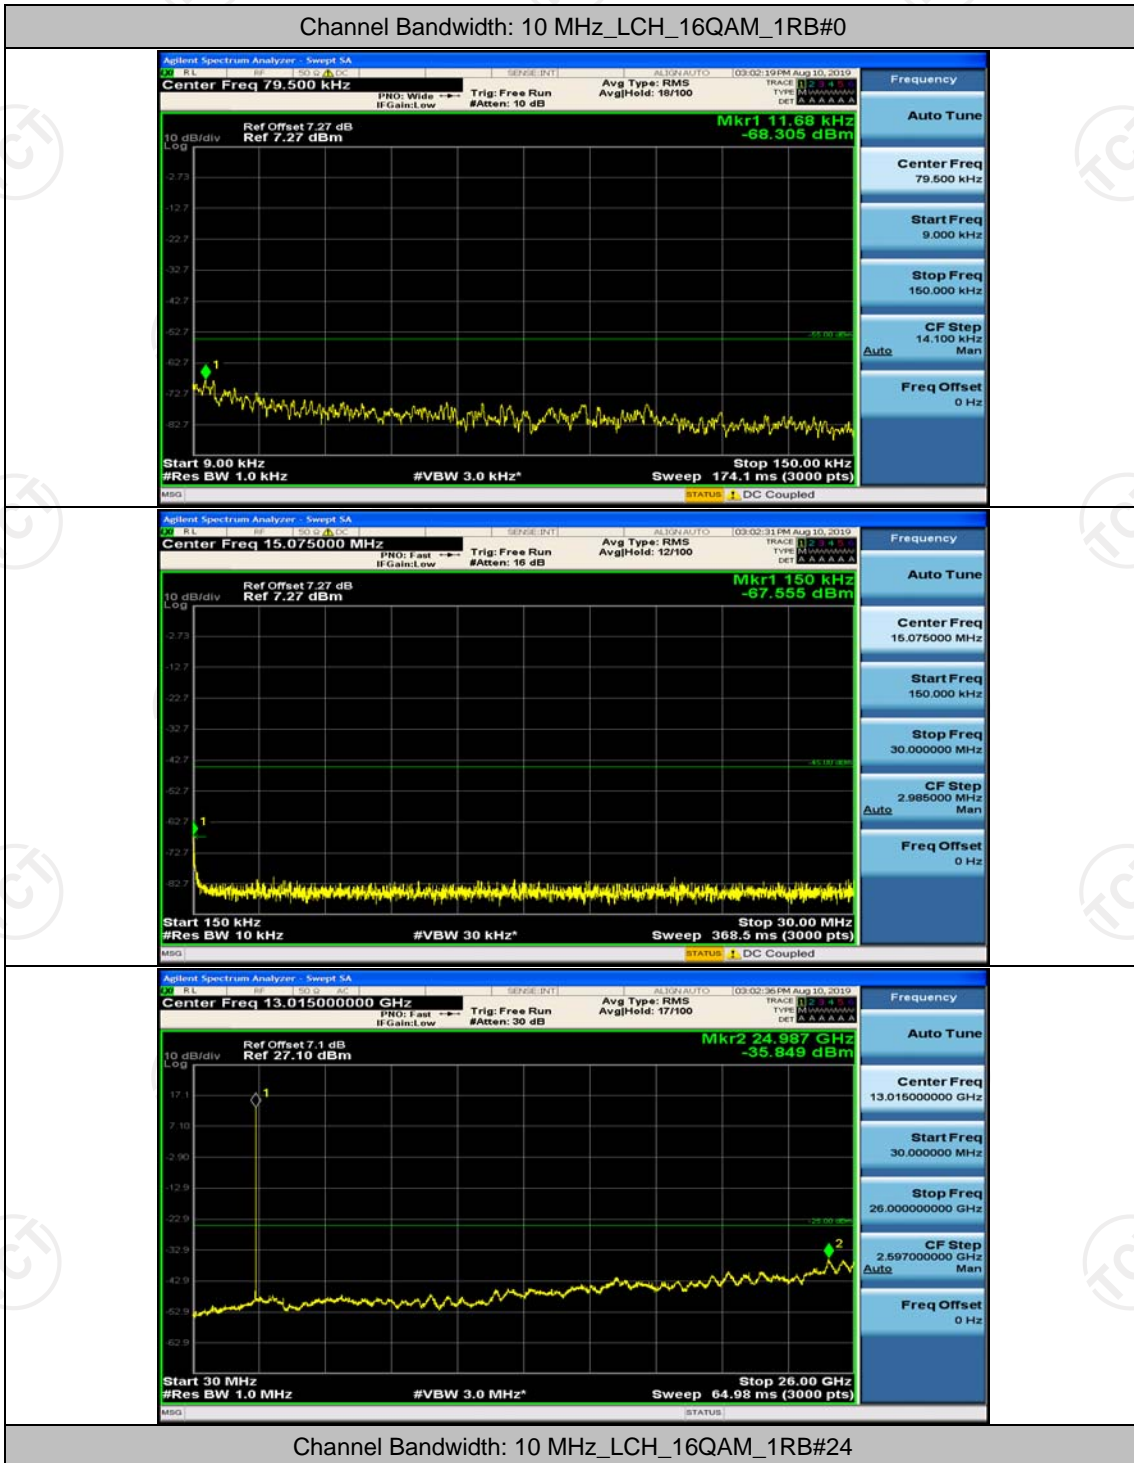

(Channel Bandwidth: 5 MHz)_LCH_16QAM_1RB#0

(Channel Bandwidth: 5 MHz)_MCH_16QAM_1RB#0

(Channel Bandwidth: 5 MHz)_HCH_16QAM_1RB#0

Channel Bandwidth: 10 MHz

Channel Bandwidth: 10 MHz_MCH_QPSK_1RB#0

Channel Bandwidth: 10 MHz_HCH_QPSK_1RB#0

Channel Bandwidth: 15 MHz