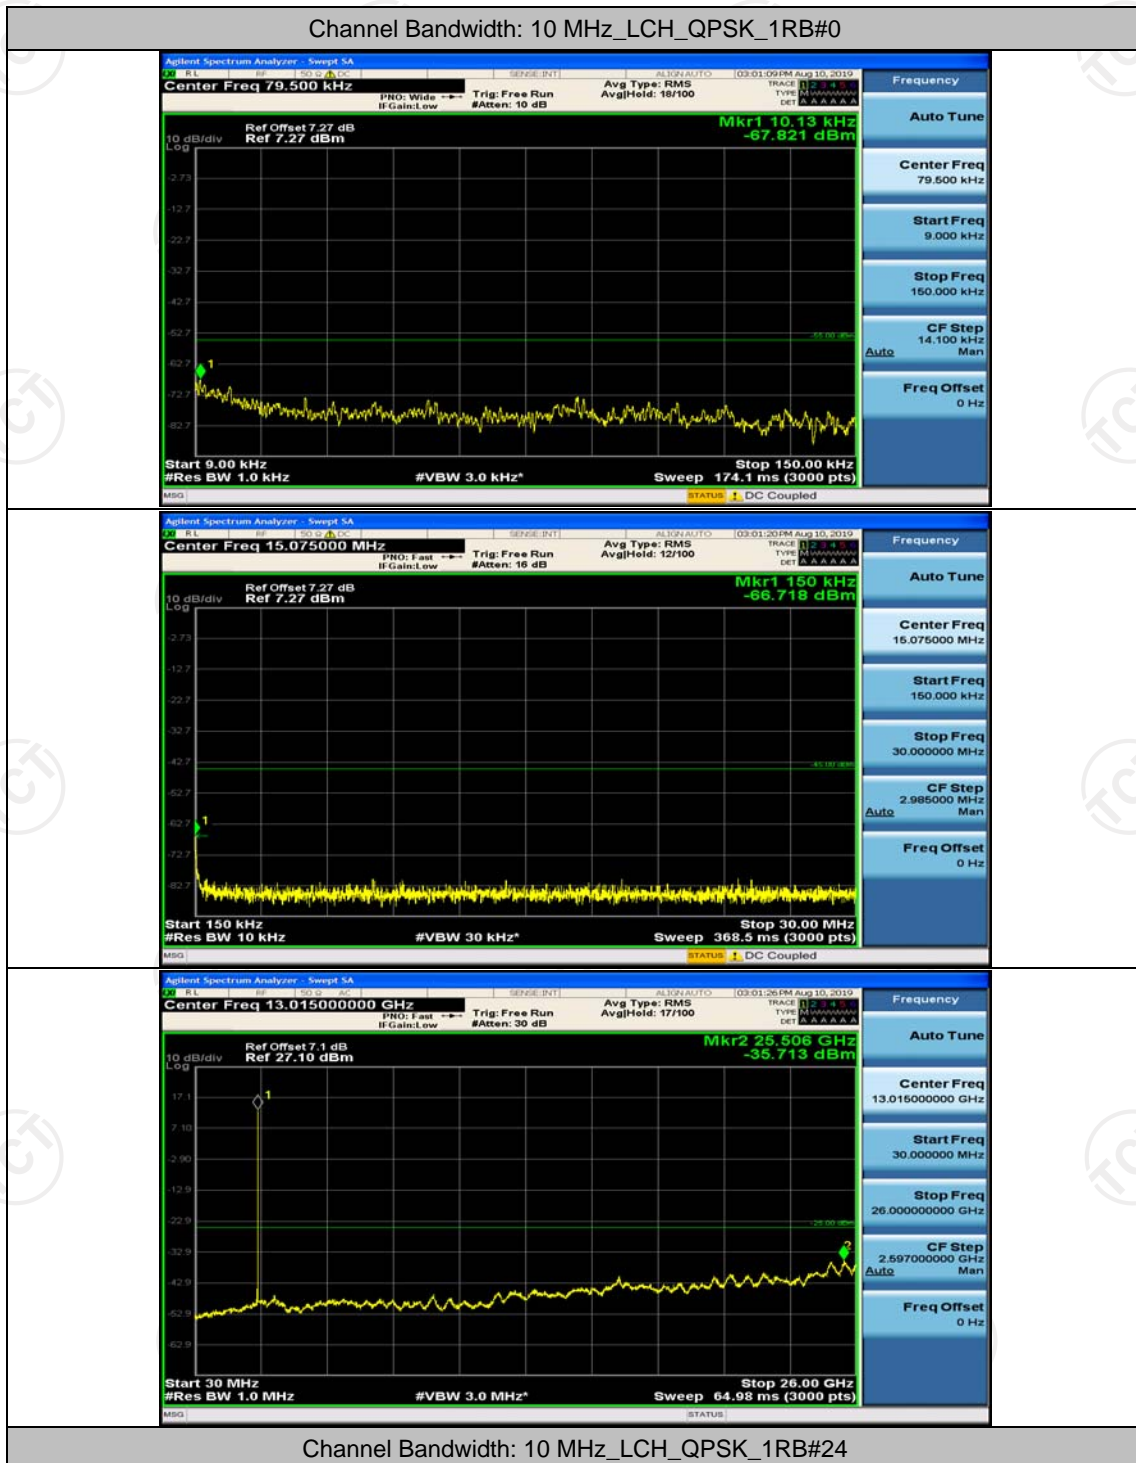

(Channel Bandwidth: 5 MHz)_LCH_16QAM_1RB#0

(Channel Bandwidth: 5 MHz)_MCH_16QAM_1RB#0

(Channel Bandwidth: 5 MHz)_HCH_16QAM_1RB#0

Channel Bandwidth: 10 MHz

Channel Bandwidth: 10 MHz_MCH_QPSK_1RB#0

Channel Bandwidth: 10 MHz_HCH_QPSK_1RB#0

Channel Bandwidth: 15 MHz