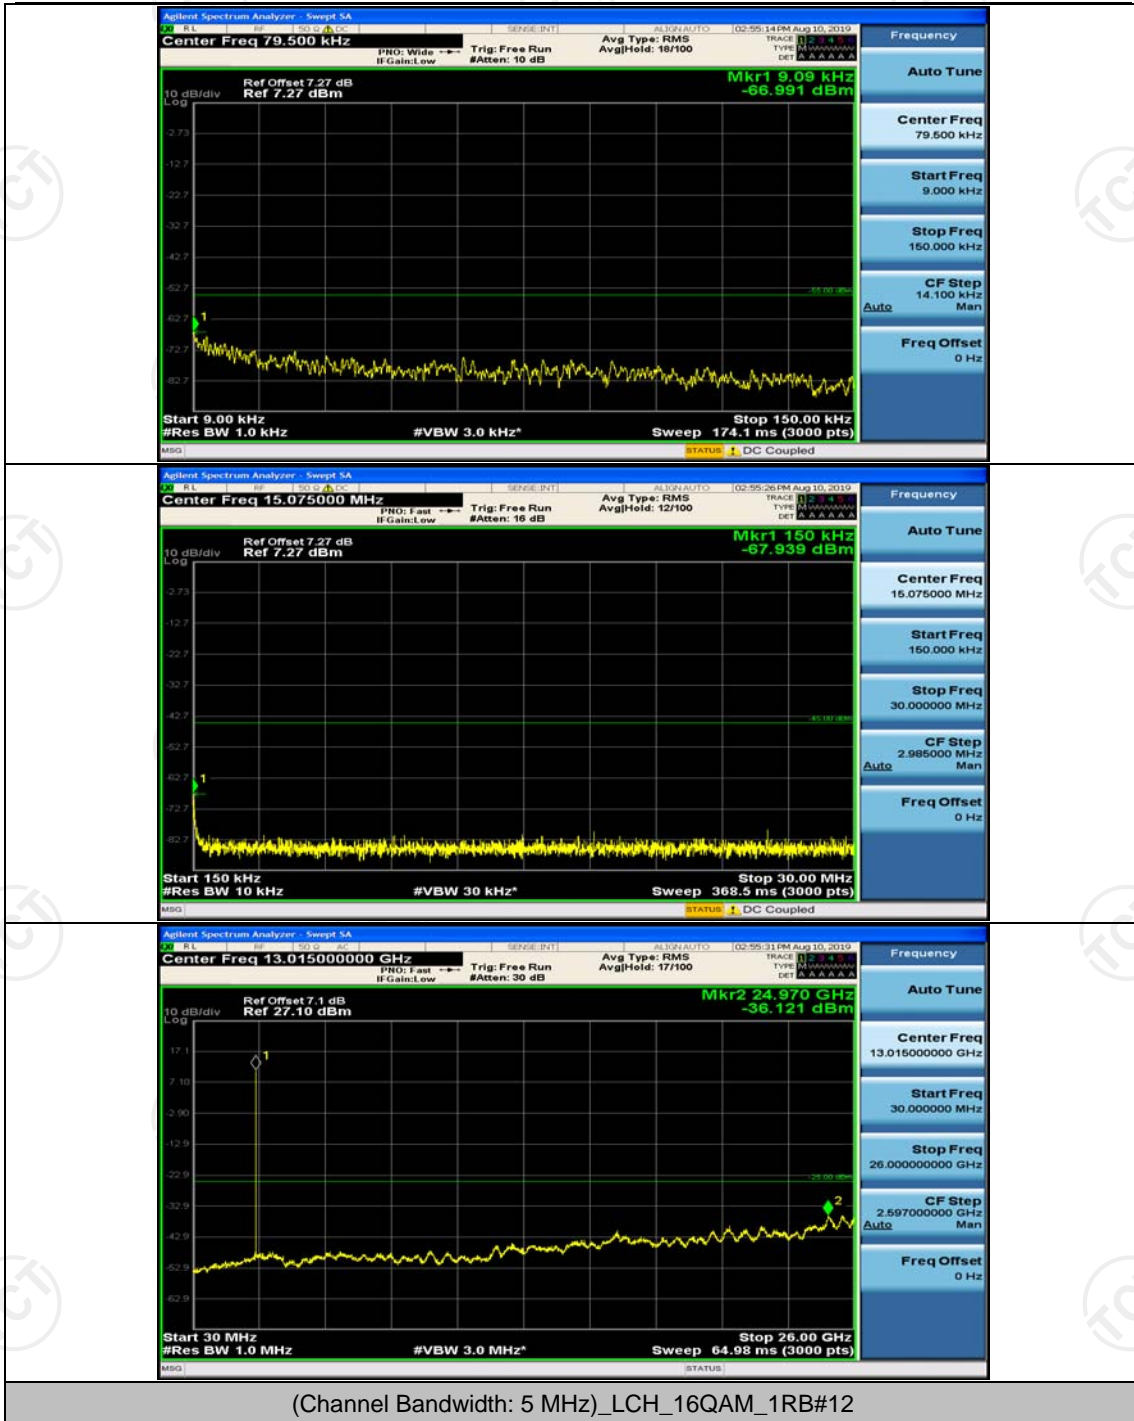

(Channel Bandwidth: 5 MHz)_LCH_16QAM_1RB#0

(Channel Bandwidth: 5 MHz)_MCH_16QAM_1RB#0

(Channel Bandwidth: 5 MHz)_HCH_16QAM_1RB#0

Channel Bandwidth: 10 MHz

Channel Bandwidth: 10 MHz_MCH_QPSK_1RB#0

Channel Bandwidth: 10 MHz_HCH_QPSK_1RB#0

Channel Bandwidth: 15 MHz