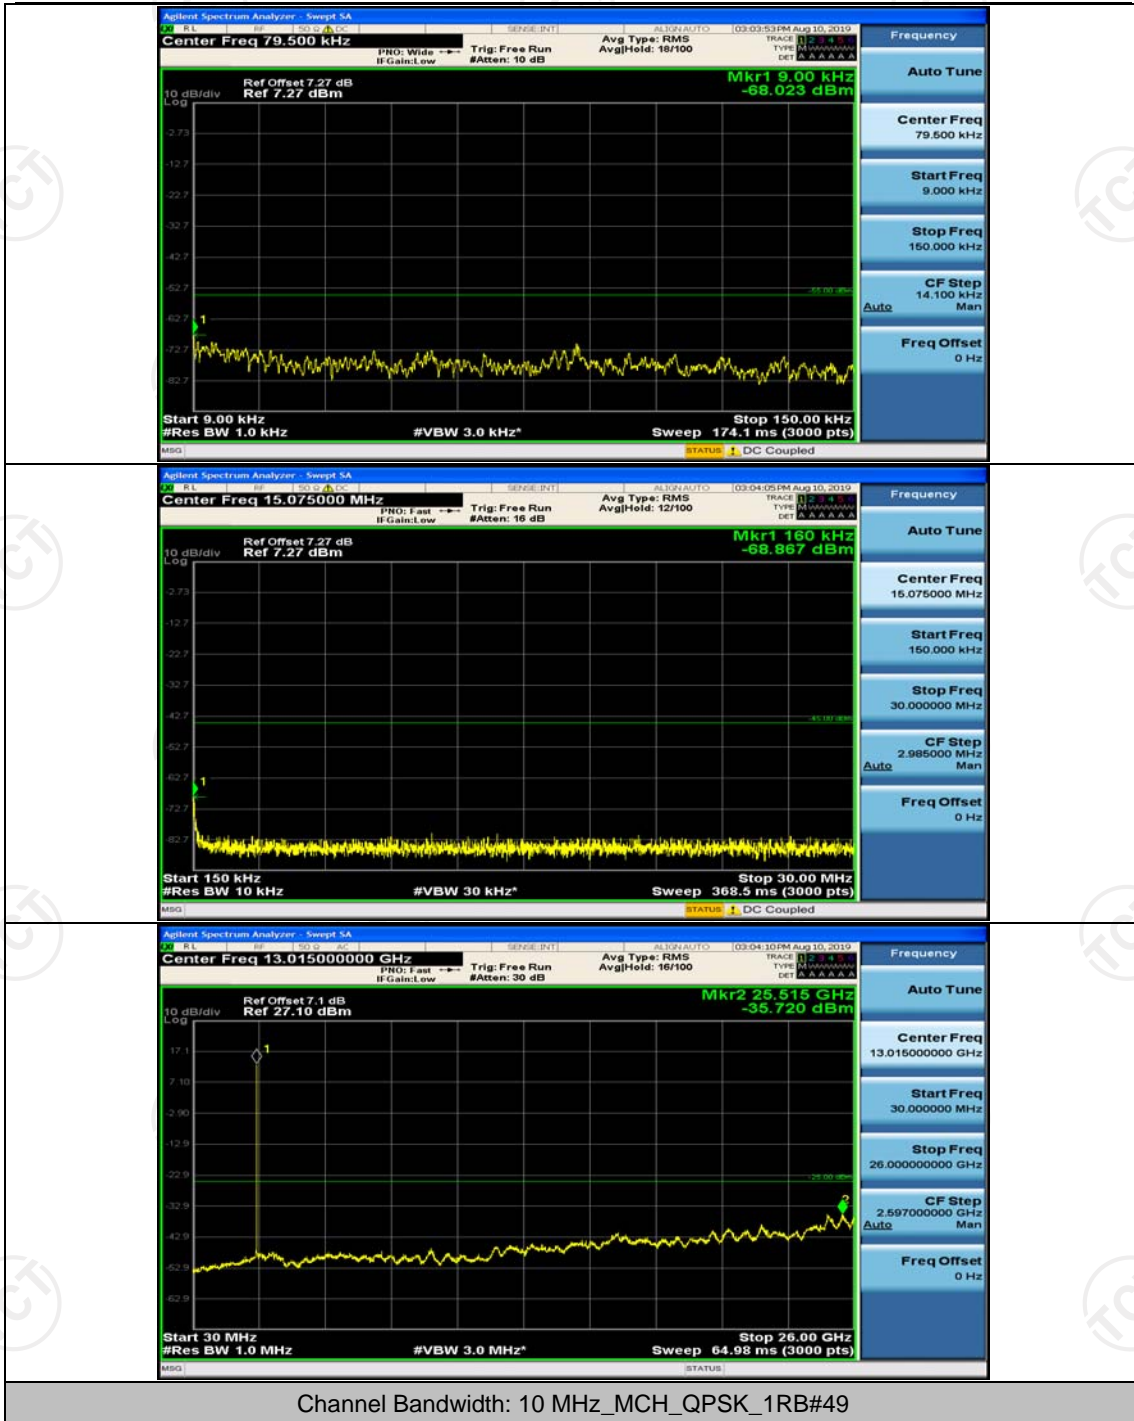

(Channel Bandwidth: 5 MHz)_LCH_16QAM_1RB#0

(Channel Bandwidth: 5 MHz)_MCH_16QAM_1RB#0

(Channel Bandwidth: 5 MHz)_HCH_16QAM_1RB#0

Channel Bandwidth: 10 MHz

Channel Bandwidth: 10 MHz_MCH_QPSK_1RB#0

Channel Bandwidth: 10 MHz_HCH_QPSK_1RB#0

Channel Bandwidth: 15 MHz