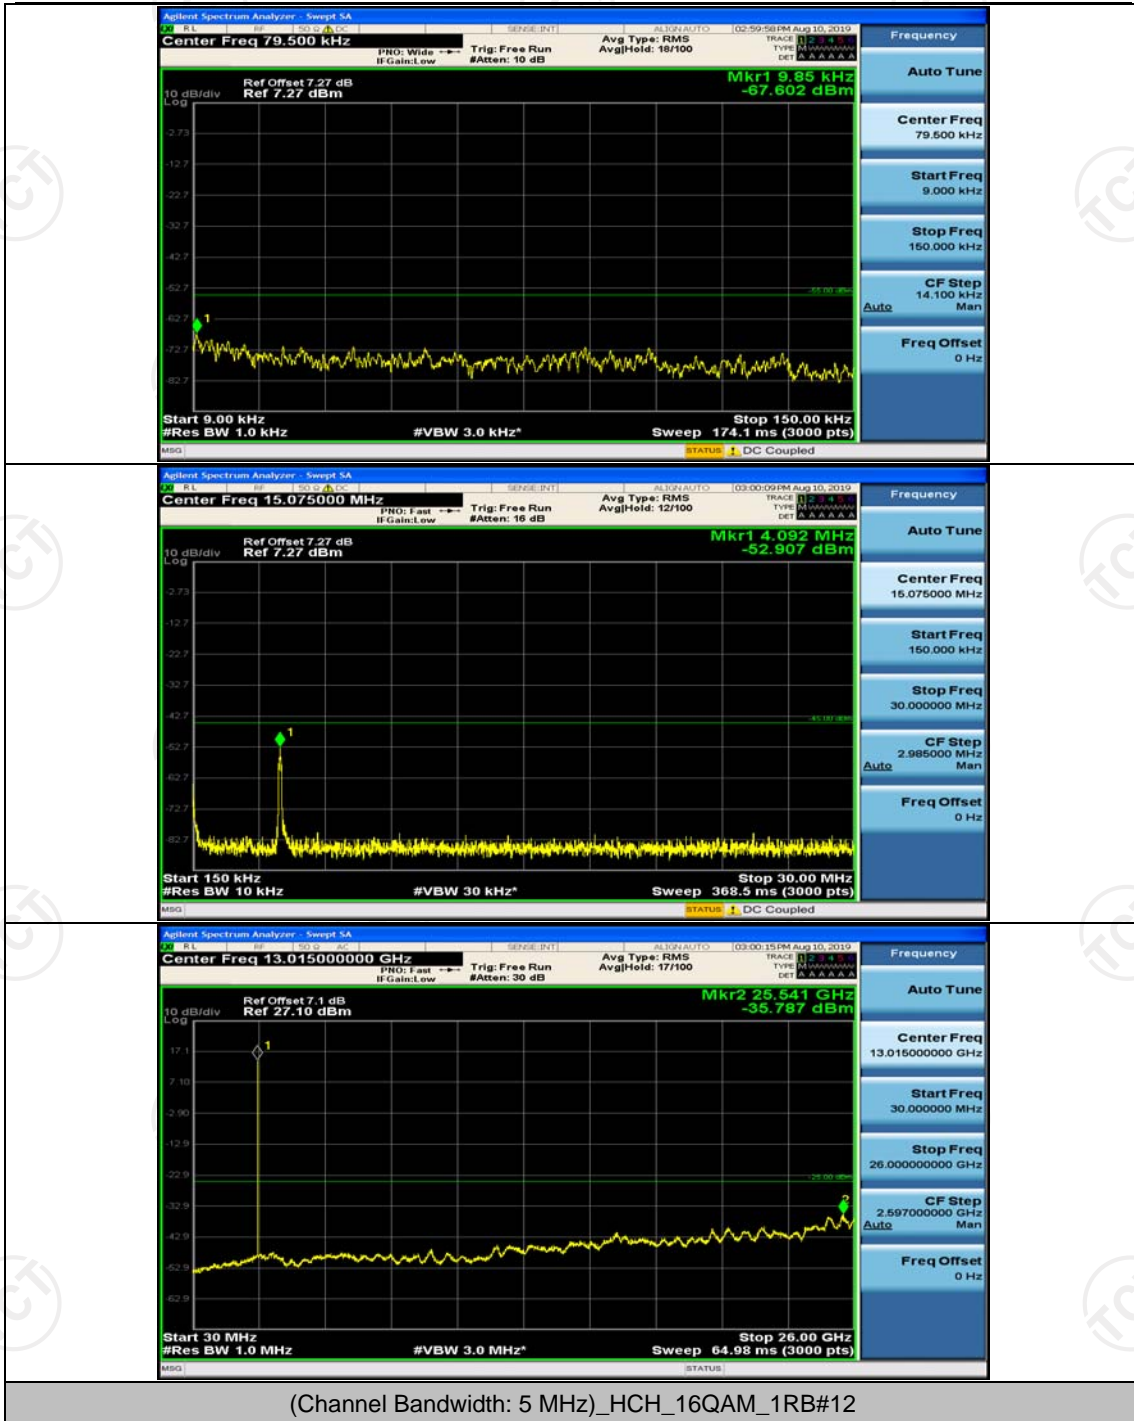

(Channel Bandwidth: 5 MHz)_LCH_16QAM_1RB#0

(Channel Bandwidth: 5 MHz)_MCH_16QAM_1RB#0

(Channel Bandwidth: 5 MHz)_HCH_16QAM_1RB#0

Channel Bandwidth: 10 MHz

Channel Bandwidth: 10 MHz_MCH_QPSK_1RB#0

Channel Bandwidth: 10 MHz_HCH_QPSK_1RB#0

Channel Bandwidth: 15 MHz