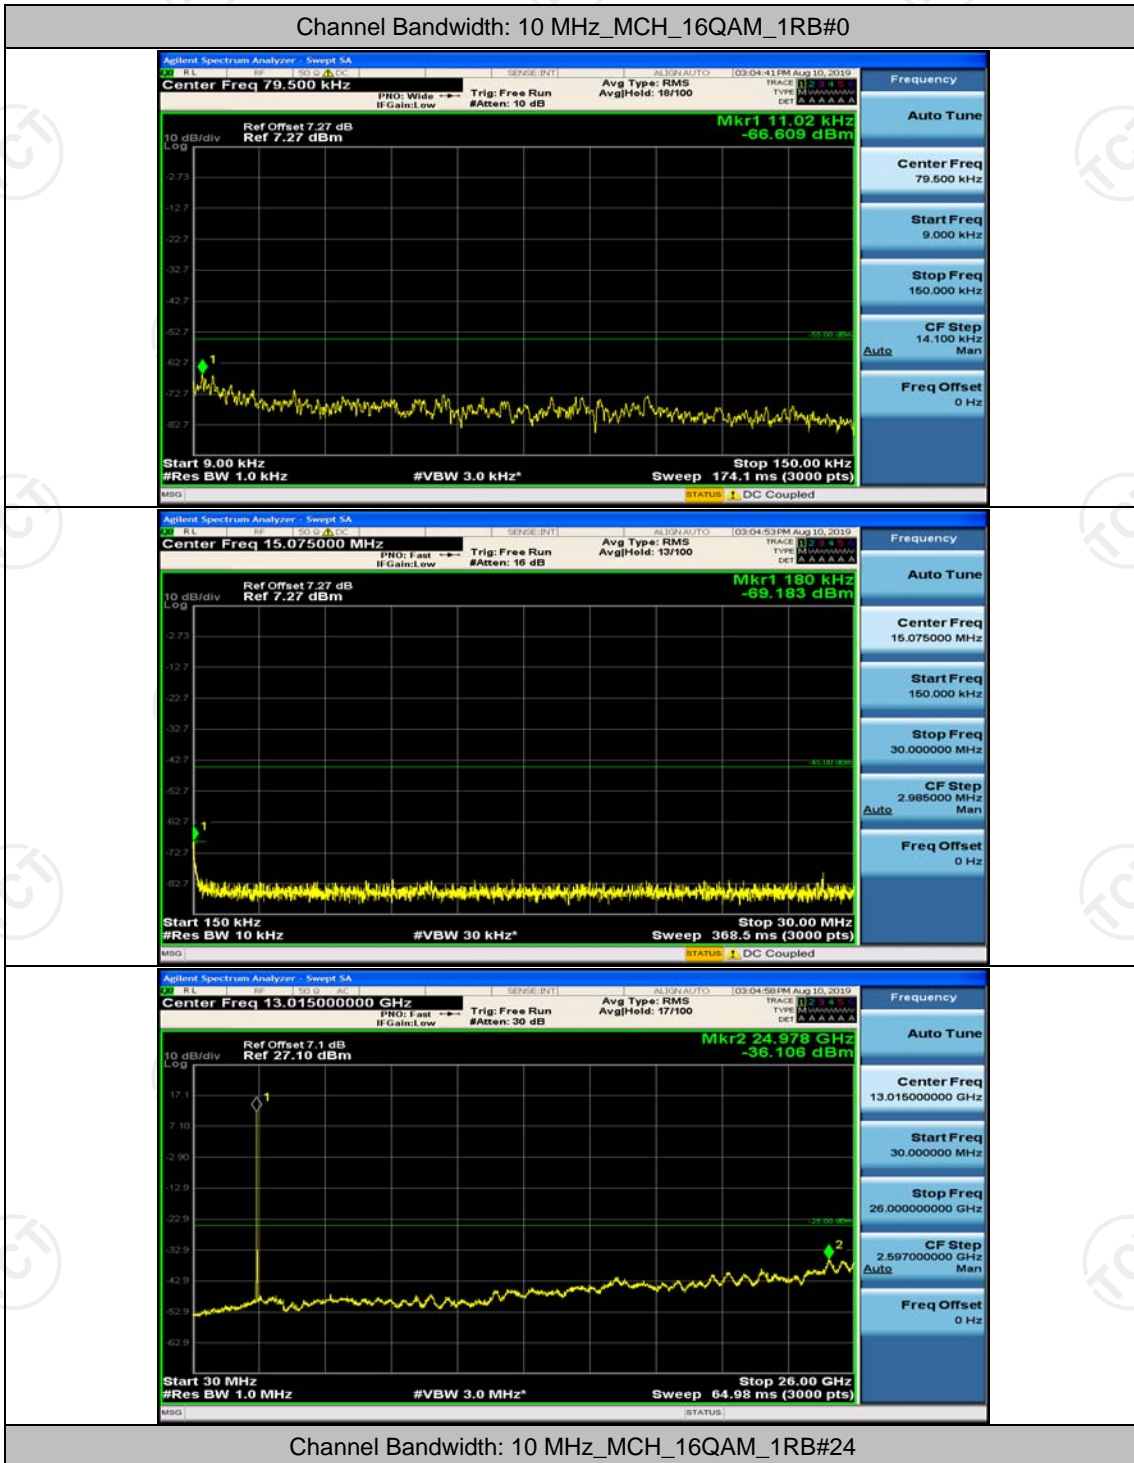

(Channel Bandwidth: 5 MHz)_LCH_16QAM_1RB#0

(Channel Bandwidth: 5 MHz)_MCH_16QAM_1RB#0

(Channel Bandwidth: 5 MHz)_HCH_16QAM_1RB#0

Channel Bandwidth: 10 MHz

Channel Bandwidth: 10 MHz_MCH_QPSK_1RB#0

Channel Bandwidth: 10 MHz_HCH_QPSK_1RB#0

Channel Bandwidth: 15 MHz