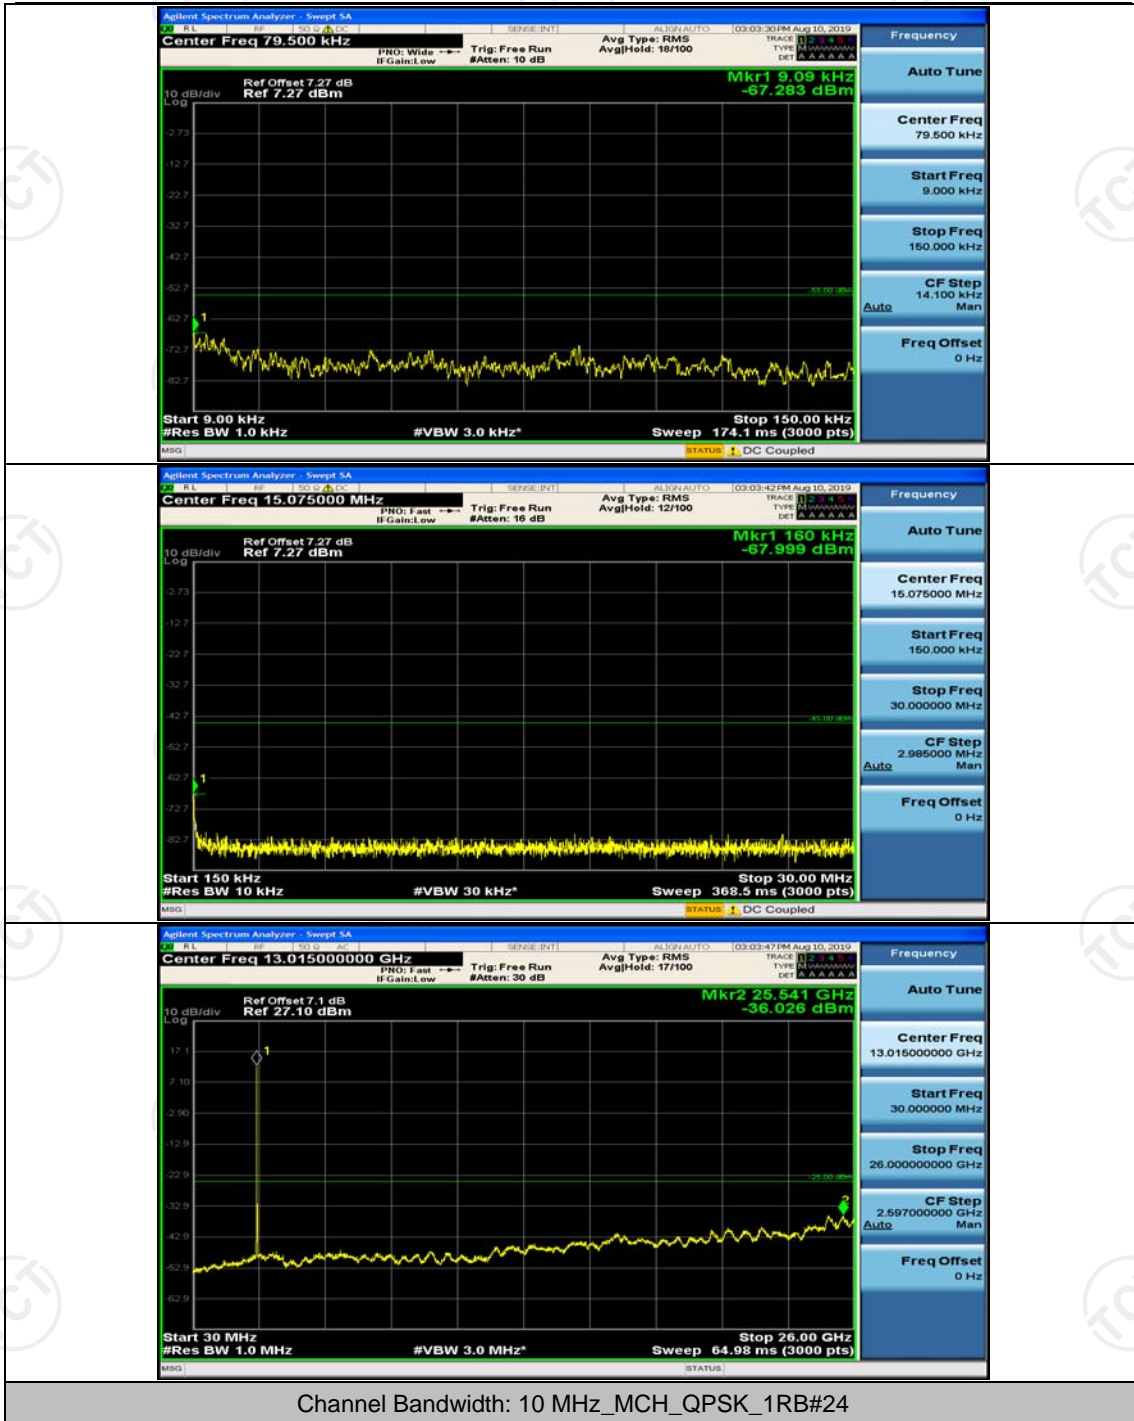

(Channel Bandwidth: 5 MHz)_LCH_16QAM_1RB#0

(Channel Bandwidth: 5 MHz)_MCH_16QAM_1RB#0

(Channel Bandwidth: 5 MHz)_HCH_16QAM_1RB#0

Channel Bandwidth: 10 MHz

Channel Bandwidth: 10 MHz_MCH_QPSK_1RB#0

Channel Bandwidth: 10 MHz_HCH_QPSK_1RB#0

Channel Bandwidth: 15 MHz