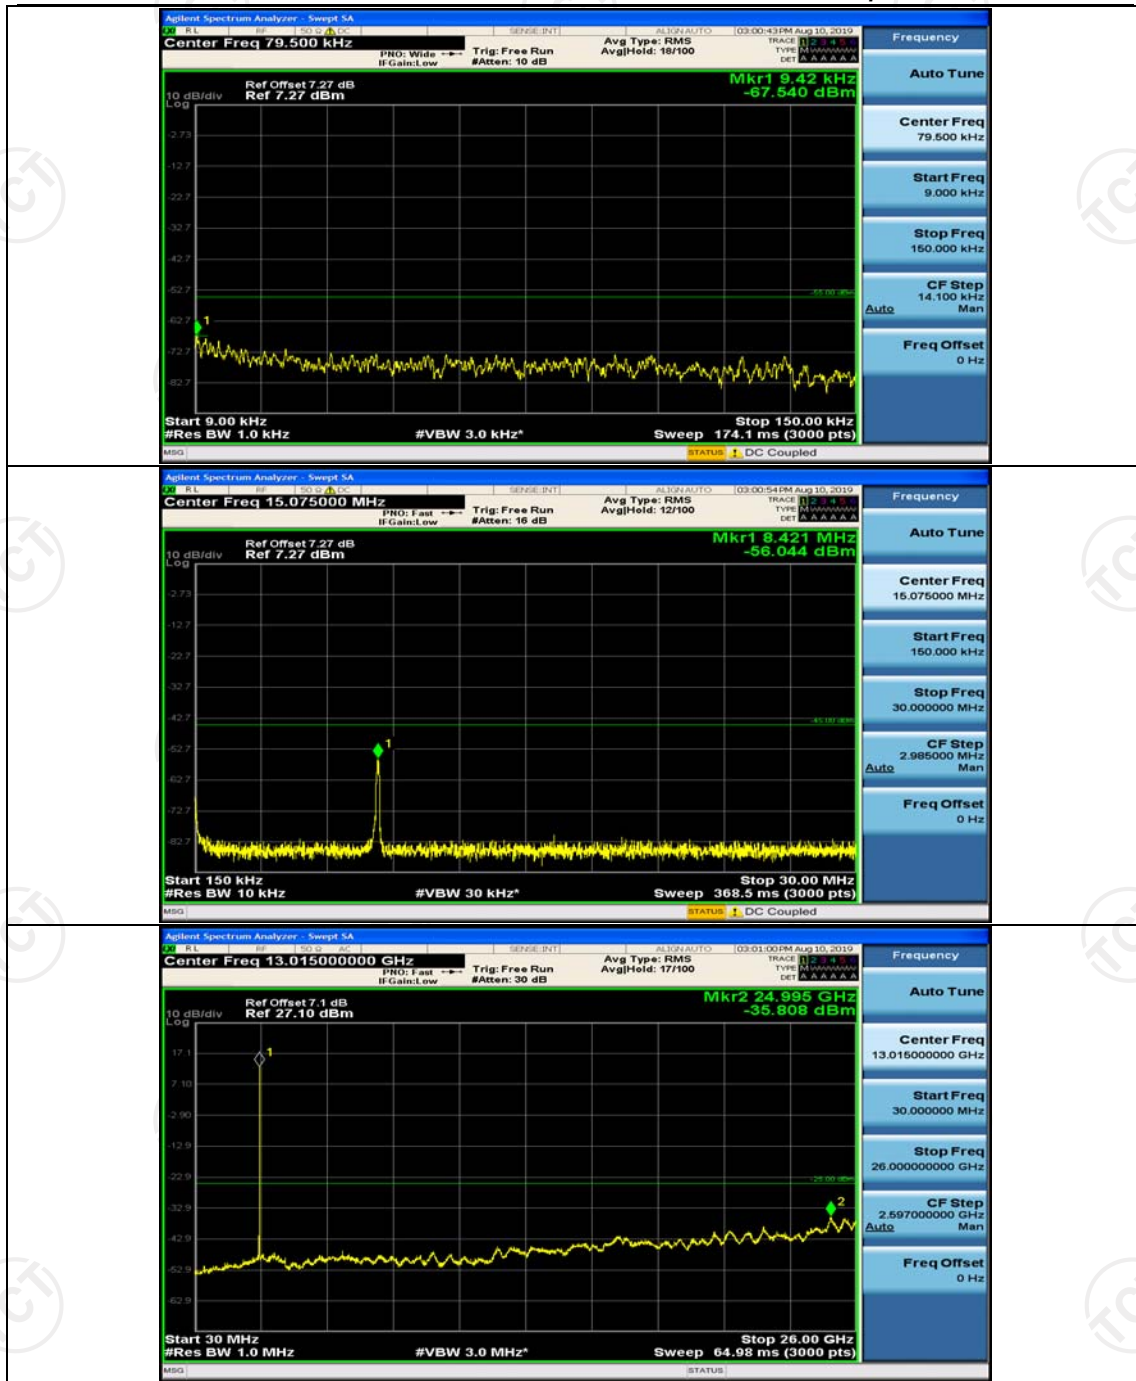

(Channel Bandwidth: 5 MHz)_LCH_16QAM_1RB#0

(Channel Bandwidth: 5 MHz)_MCH_16QAM_1RB#0

(Channel Bandwidth: 5 MHz)_HCH_16QAM_1RB#0

Channel Bandwidth: 10 MHz

Channel Bandwidth: 10 MHz_MCH_QPSK_1RB#0

Channel Bandwidth: 10 MHz_HCH_QPSK_1RB#0

Channel Bandwidth: 15 MHz