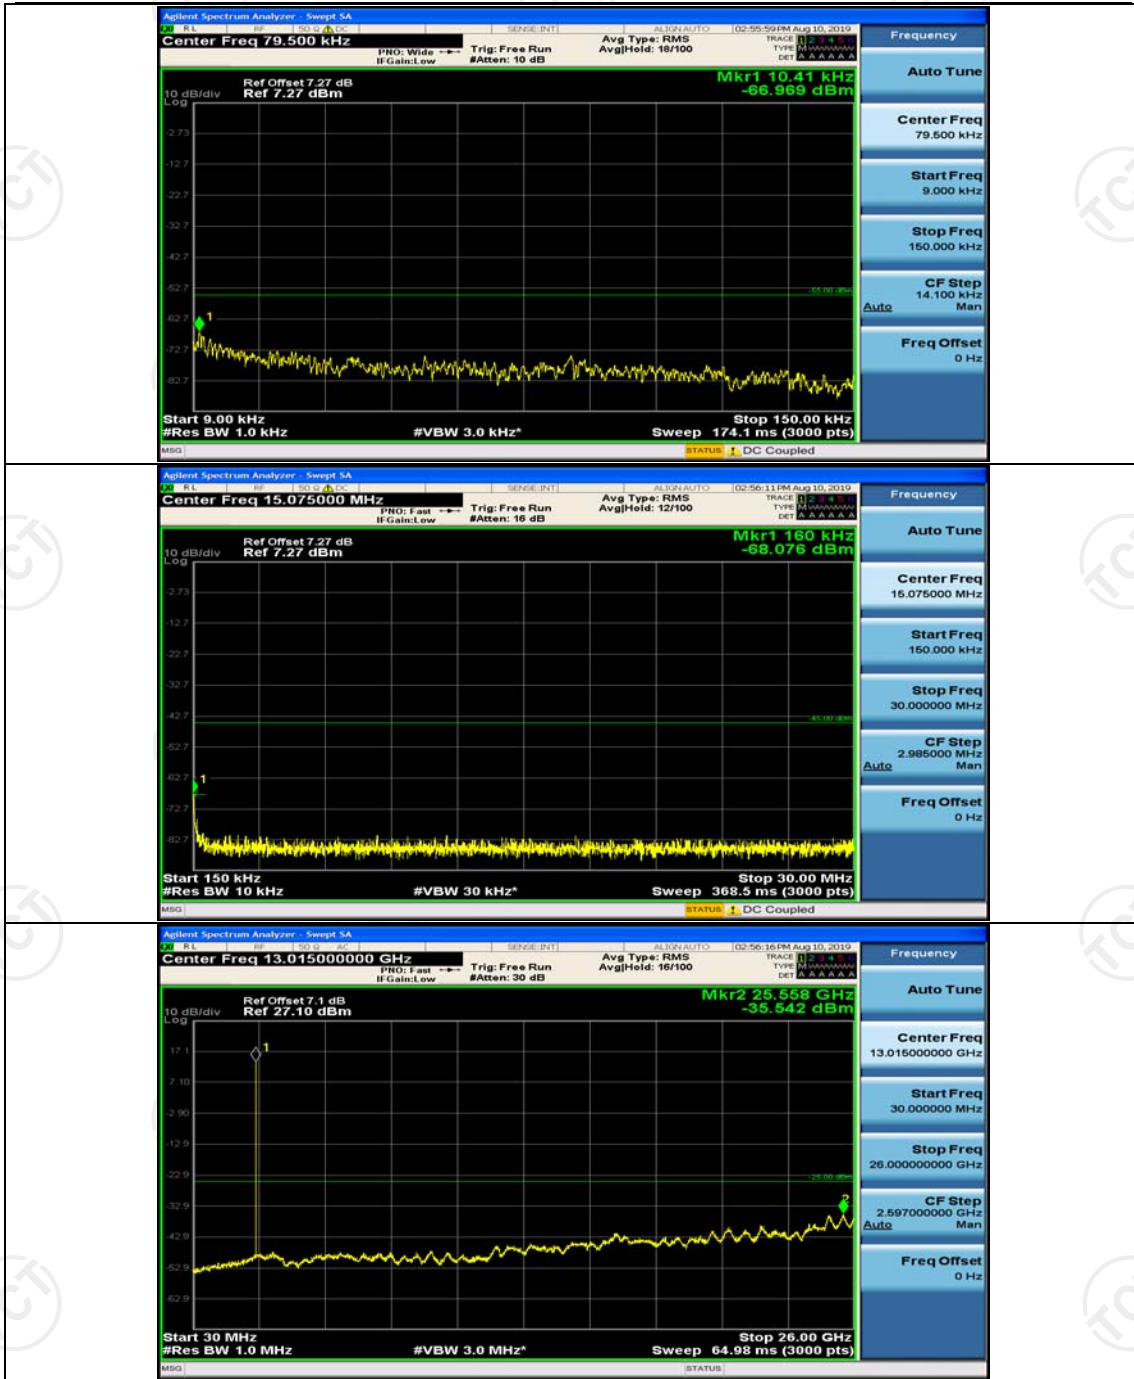

(Channel Bandwidth: 5 MHz)_LCH_16QAM_1RB#0

(Channel Bandwidth: 5 MHz)_MCH_16QAM_1RB#0

(Channel Bandwidth: 5 MHz)_HCH_16QAM_1RB#0

Channel Bandwidth: 10 MHz

Channel Bandwidth: 10 MHz_MCH_QPSK_1RB#0

Channel Bandwidth: 10 MHz_HCH_QPSK_1RB#0

Channel Bandwidth: 15 MHz