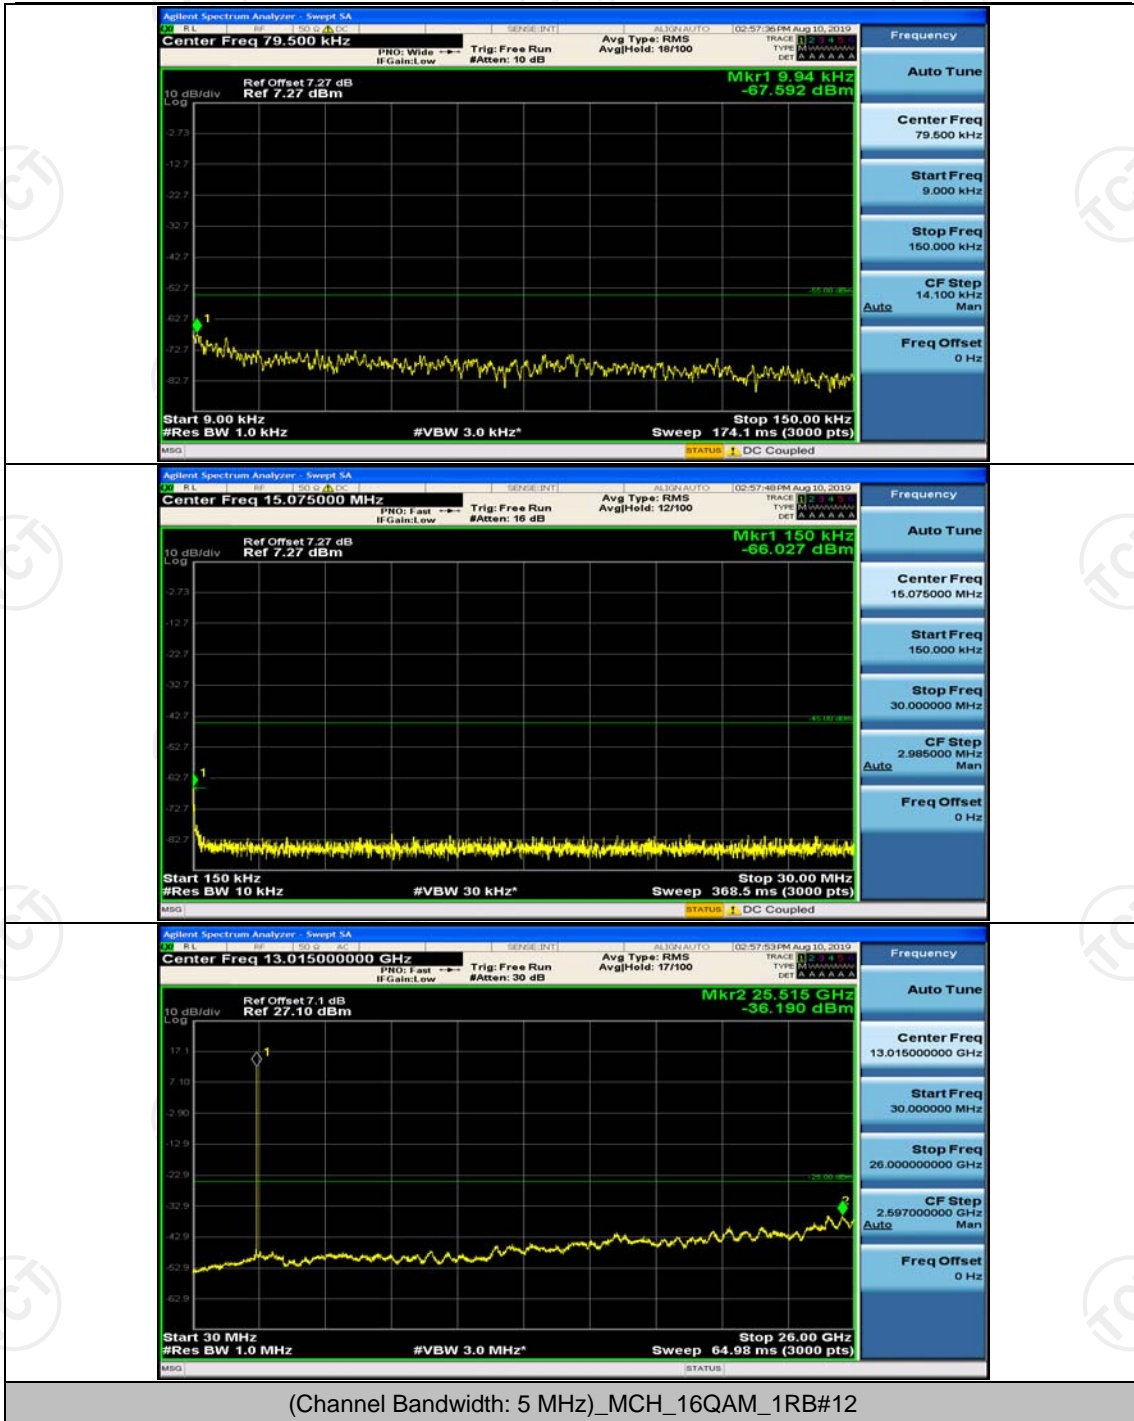

(Channel Bandwidth: 5 MHz)_LCH_16QAM_1RB#0

(Channel Bandwidth: 5 MHz)_MCH_16QAM_1RB#0

(Channel Bandwidth: 5 MHz)_HCH_16QAM_1RB#0

Channel Bandwidth: 10 MHz

Channel Bandwidth: 10 MHz_MCH_QPSK_1RB#0

Channel Bandwidth: 10 MHz_HCH_QPSK_1RB#0

Channel Bandwidth: 15 MHz