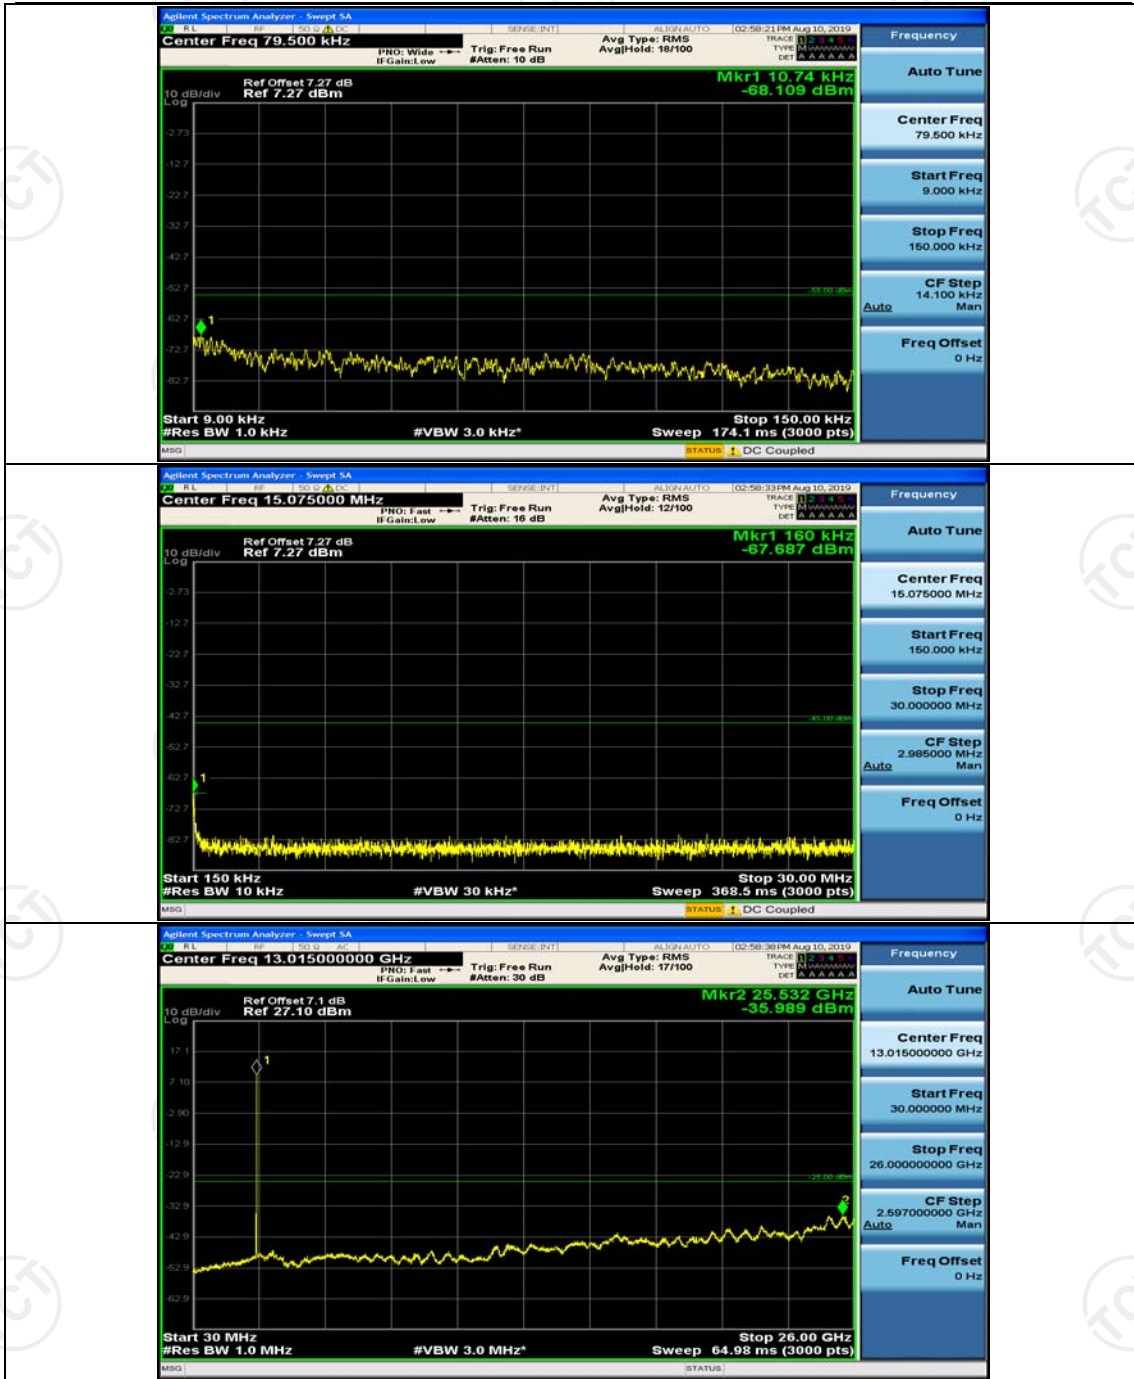

(Channel Bandwidth: 5 MHz)_LCH_16QAM_1RB#0

(Channel Bandwidth: 5 MHz)_MCH_16QAM_1RB#0

(Channel Bandwidth: 5 MHz)_HCH_16QAM_1RB#0

Channel Bandwidth: 10 MHz

Channel Bandwidth: 10 MHz_MCH_QPSK_1RB#0

Channel Bandwidth: 10 MHz_HCH_QPSK_1RB#0

Channel Bandwidth: 15 MHz