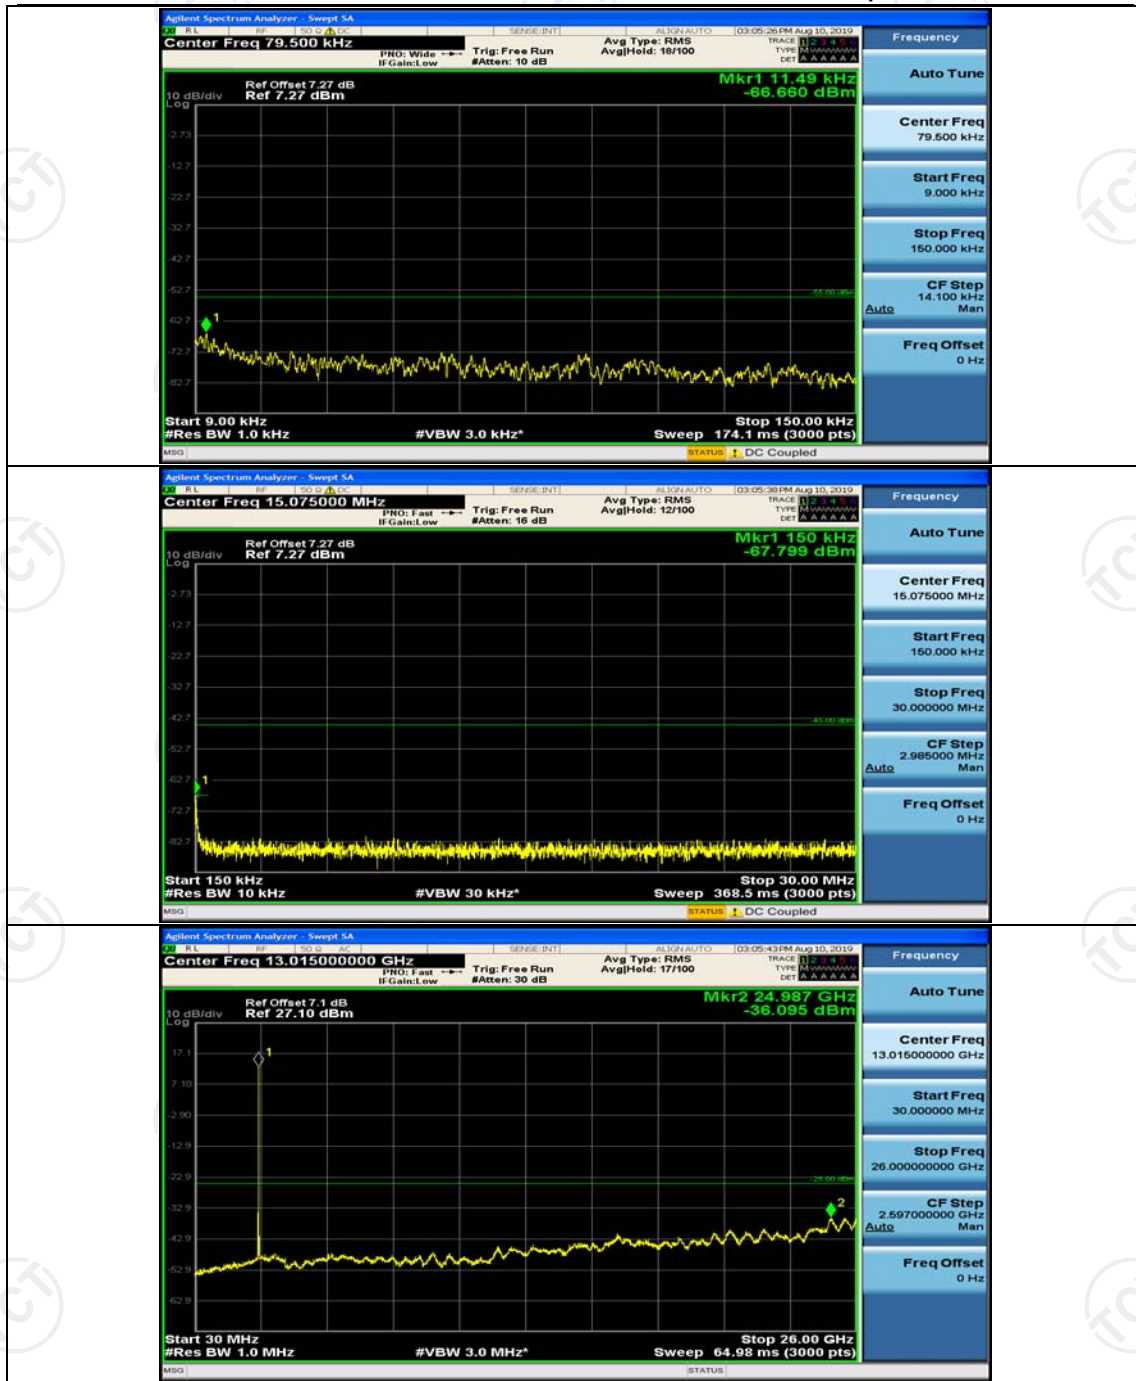

(Channel Bandwidth: 5 MHz)_LCH_16QAM_1RB#0

(Channel Bandwidth: 5 MHz)_MCH_16QAM_1RB#0

(Channel Bandwidth: 5 MHz)_HCH_16QAM_1RB#0

Channel Bandwidth: 10 MHz

Channel Bandwidth: 10 MHz_MCH_QPSK_1RB#0

Channel Bandwidth: 10 MHz_HCH_QPSK_1RB#0

Channel Bandwidth: 15 MHz