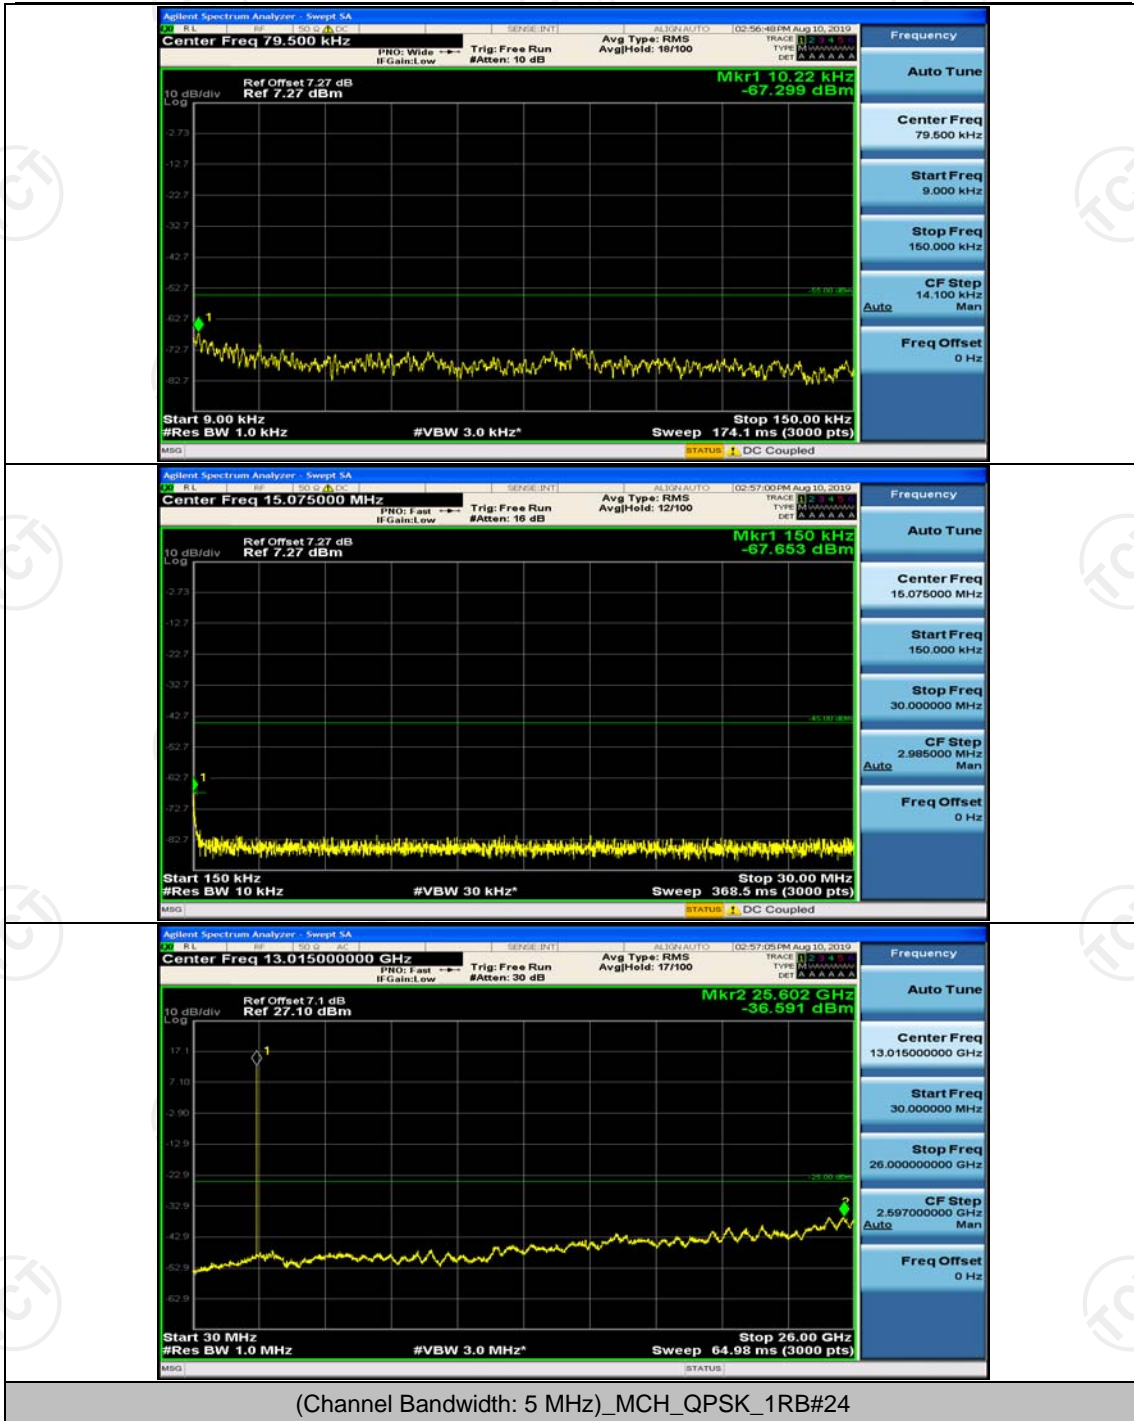

## Appendix E: Conducted Spurious Emission

### Test Graphs

Channel Bandwidth: 5 MHz

(Channel Bandwidth: 5 MHz)\_MCH\_QPSK\_1RB#0

(Channel Bandwidth: 5 MHz)\_HCH\_QPSK\_1RB#0