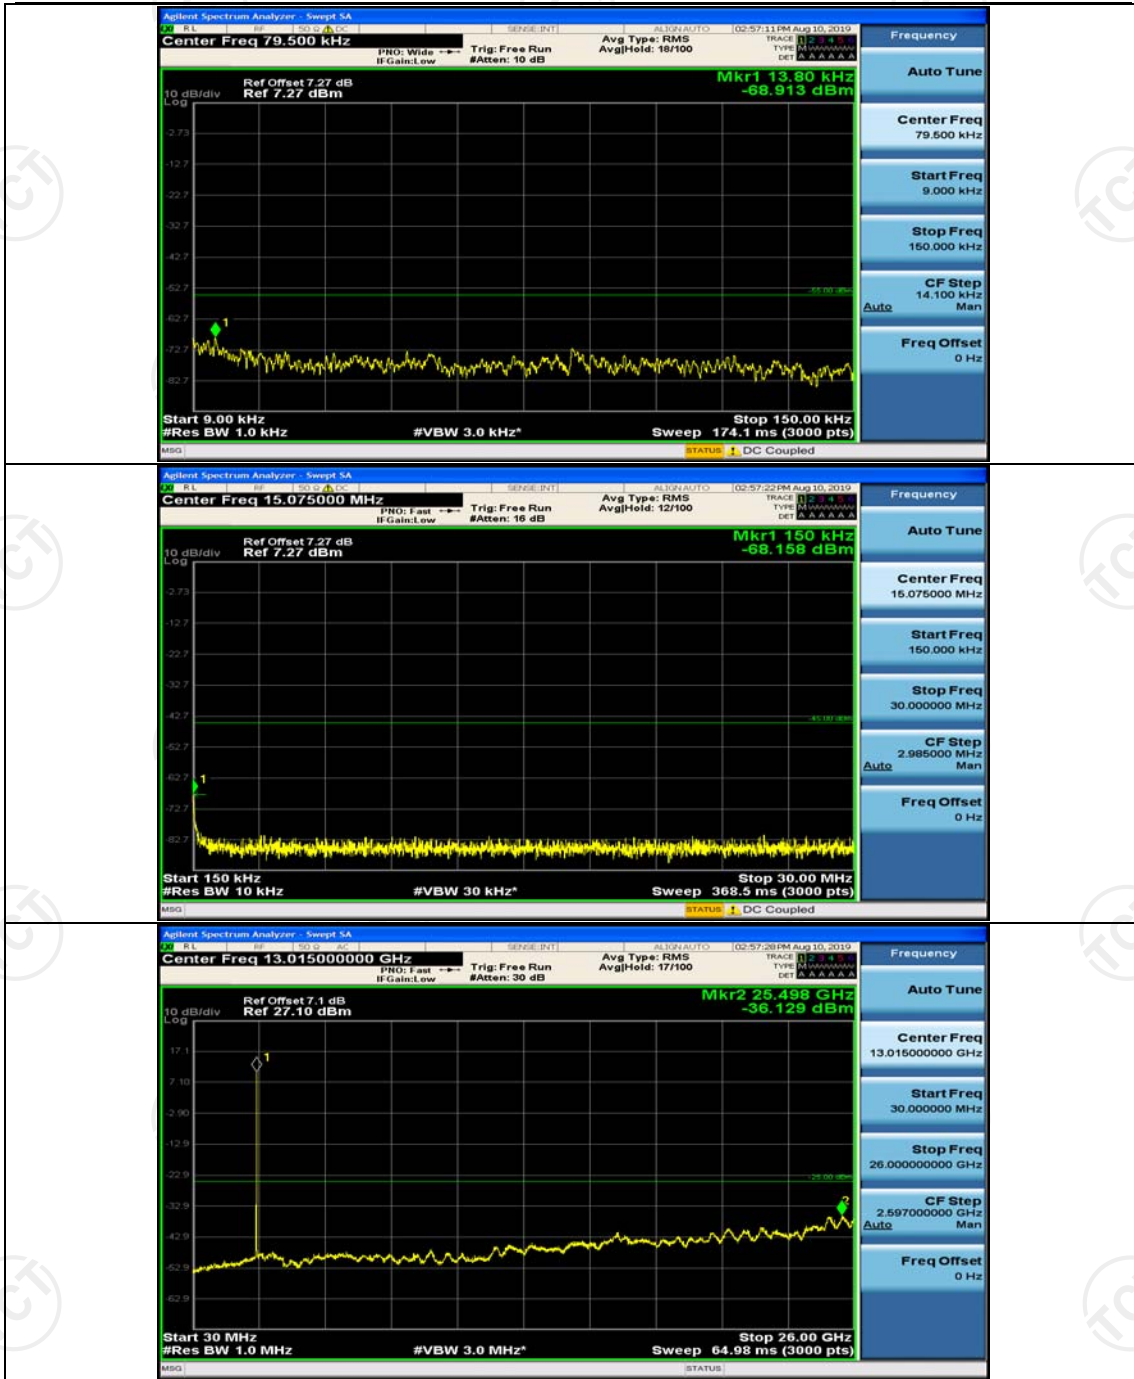

## Appendix E: Conducted Spurious Emission

### Test Graphs

Channel Bandwidth: 5 MHz

(Channel Bandwidth: 5 MHz)\_MCH\_QPSK\_1RB#0

(Channel Bandwidth: 5 MHz)\_HCH\_QPSK\_1RB#0