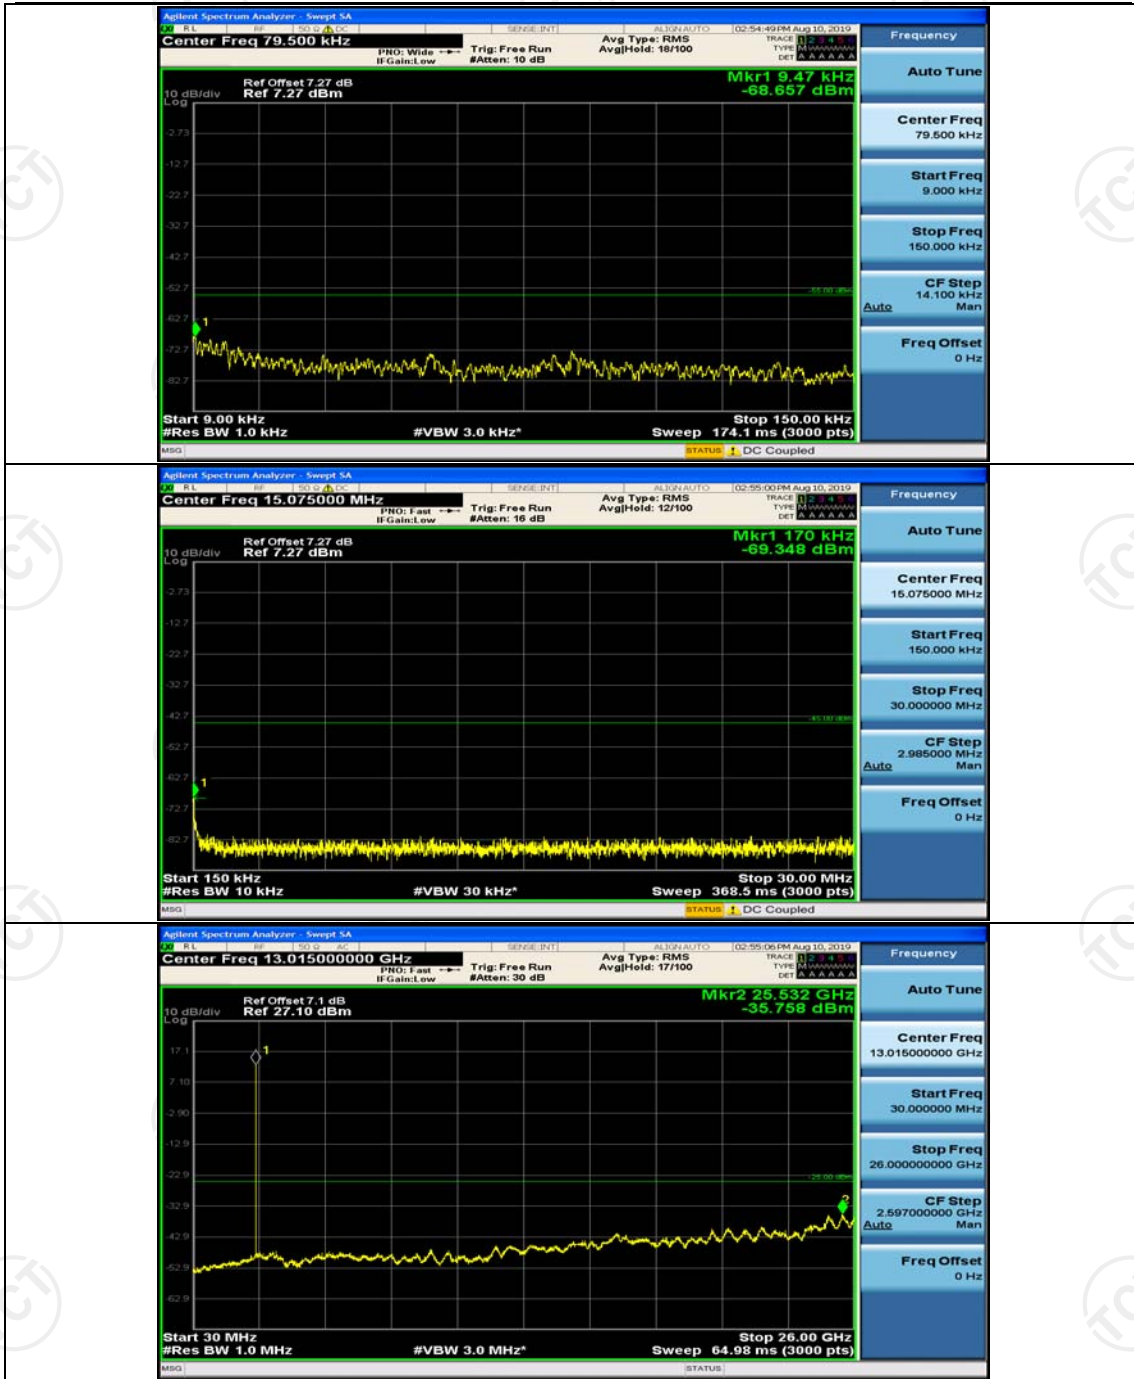

(Channel Bandwidth: 5 MHz)_MCH_QPSK_1RB#0