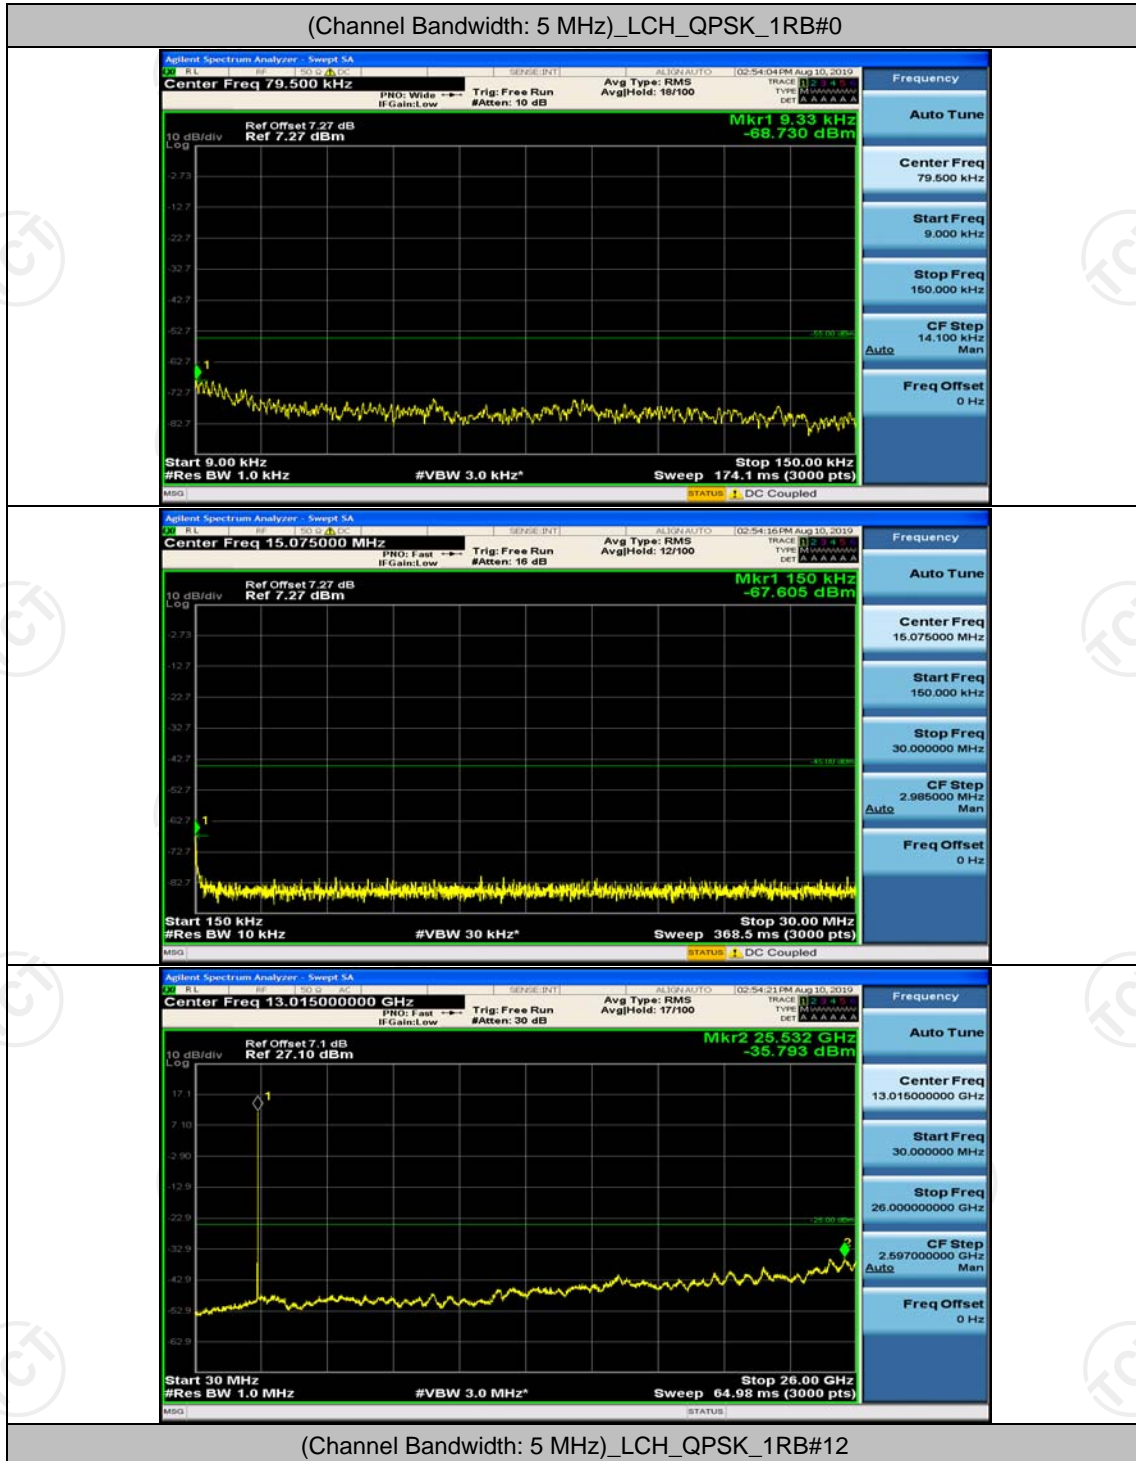

Appendix E: Conducted Spurious Emission

Test Graphs

Channel Bandwidth: 5 MHz