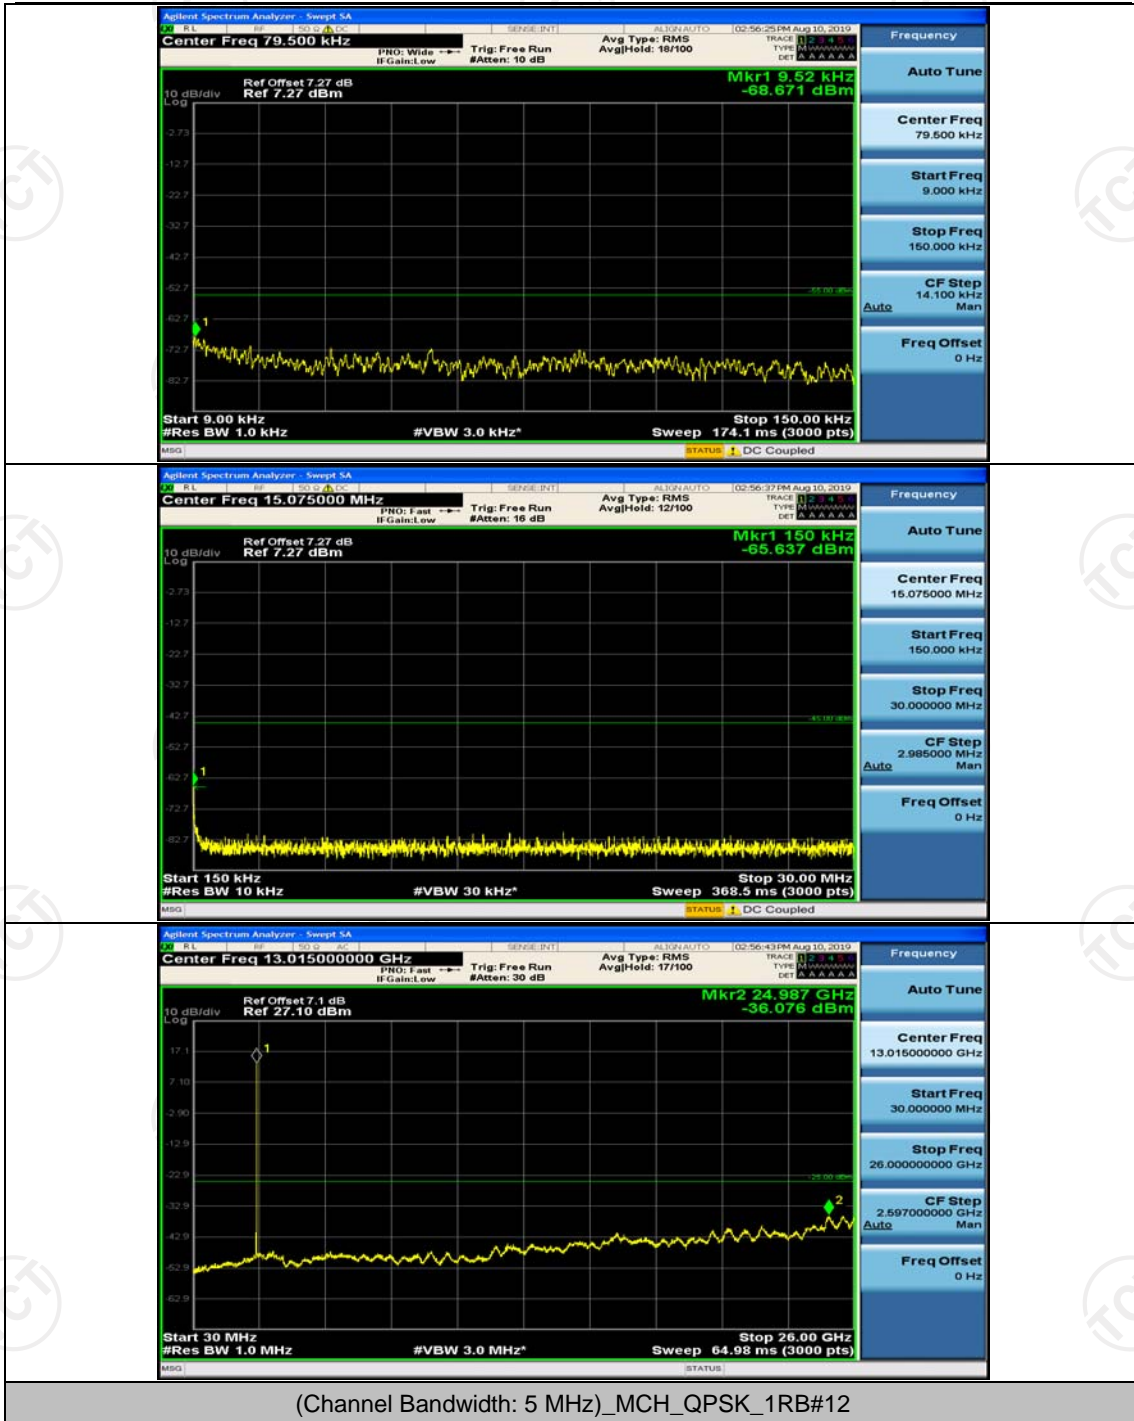

## Appendix E: Conducted Spurious Emission

### Test Graphs

Channel Bandwidth: 5 MHz

(Channel Bandwidth: 5 MHz)\_MCH\_QPSK\_1RB#0

(Channel Bandwidth: 5 MHz)\_HCH\_QPSK\_1RB#0