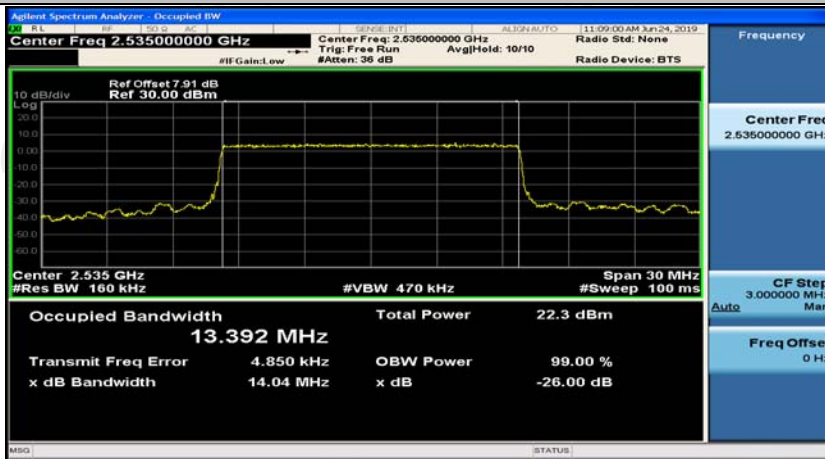

(Channel Bandwidth:15 MHz)_MCH_QPSK_37RB#0

(Channel Bandwidth:15 MHz)_MCH_QPSK_37RB#18