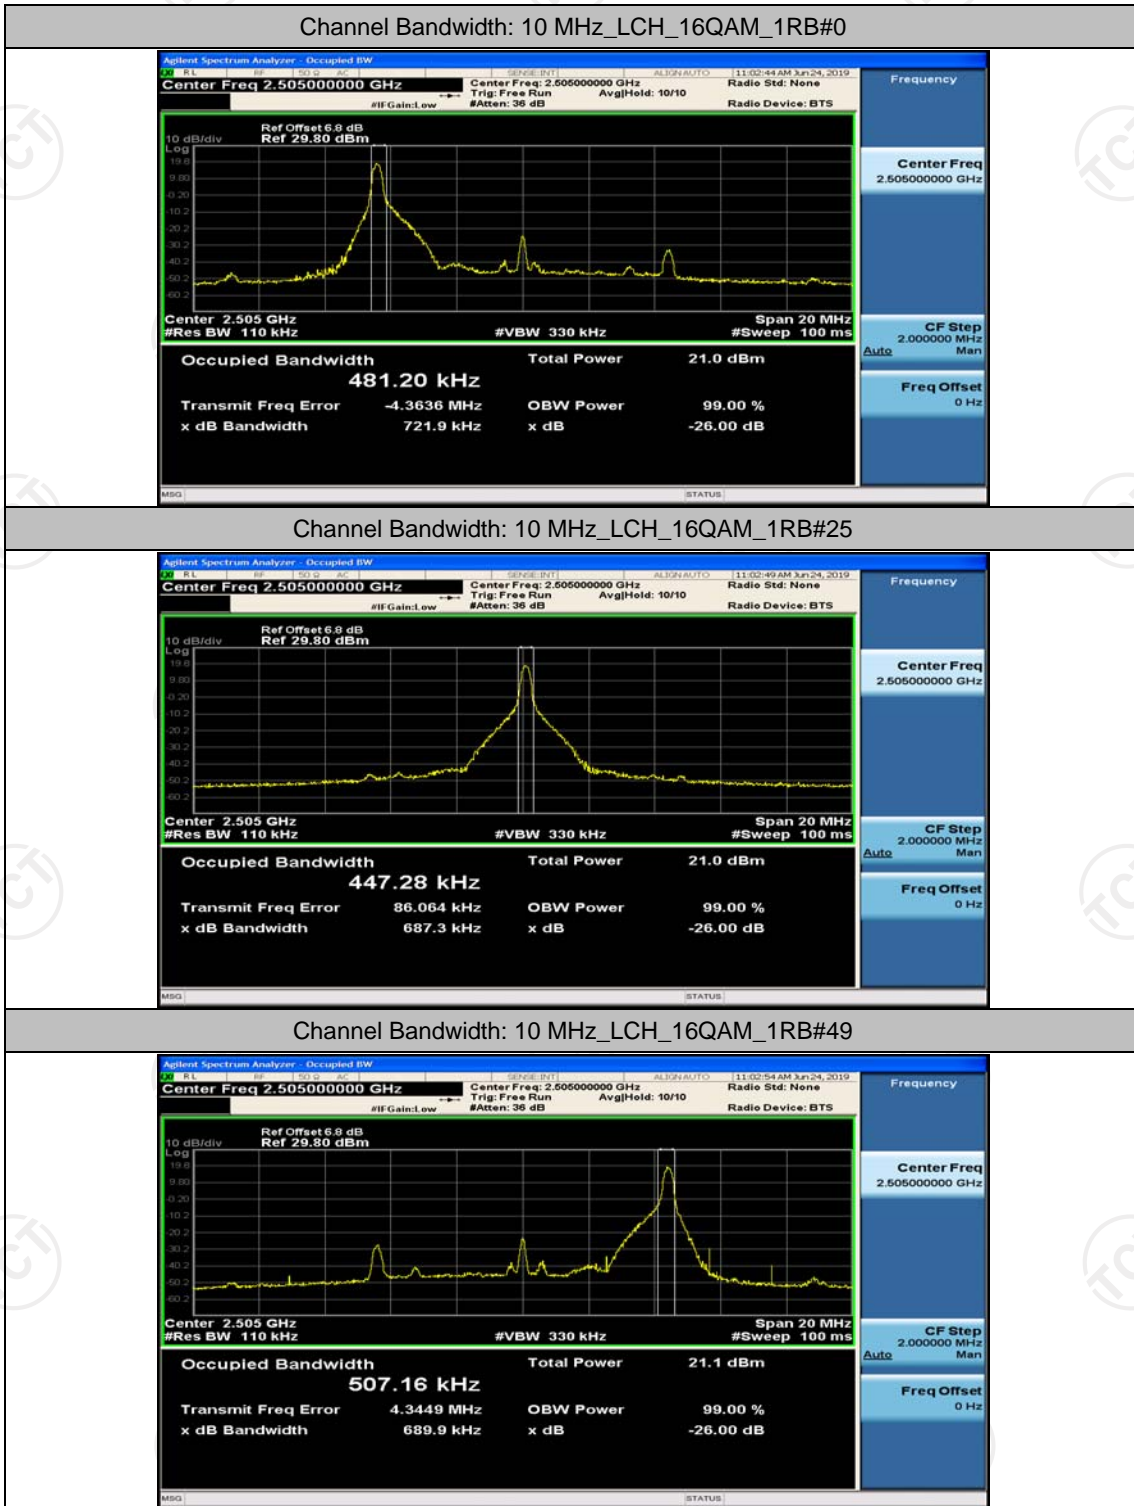

Channel Bandwidth: 10 MHz_LCH_QPSK_50RB#0

Channel Bandwidth: 10 MHz_MCH_QPSK_1RB#0

Channel Bandwidth: 10 MHz_MCH_QPSK_1RB#25

Channel Bandwidth: 10 MHz_MCH_QPSK_1RB#49

Channel Bandwidth: 10 MHz_MCH_QPSK_25RB#0

Channel Bandwidth: 10 MHz_MCH_QPSK_25RB#12

Channel Bandwidth: 10 MHz_MCH_QPSK_25RB#25

Channel Bandwidth: 10 MHz_MCH_QPSK_50RB#0

Channel Bandwidth: 10 MHz_HCH_QPSK_1RB#0

Channel Bandwidth: 10 MHz_HCH_QPSK_1RB#25

Channel Bandwidth: 10 MHz_HCH_QPSK_1RB#49

Channel Bandwidth: 10 MHz_HCH_QPSK_25RB#0

Channel Bandwidth: 10 MHz_MCH_16QAM_1RB#0

Channel Bandwidth: 10 MHz_MCH_16QAM_1RB#25

Channel Bandwidth: 10 MHz_MCH_16QAM_1RB#49