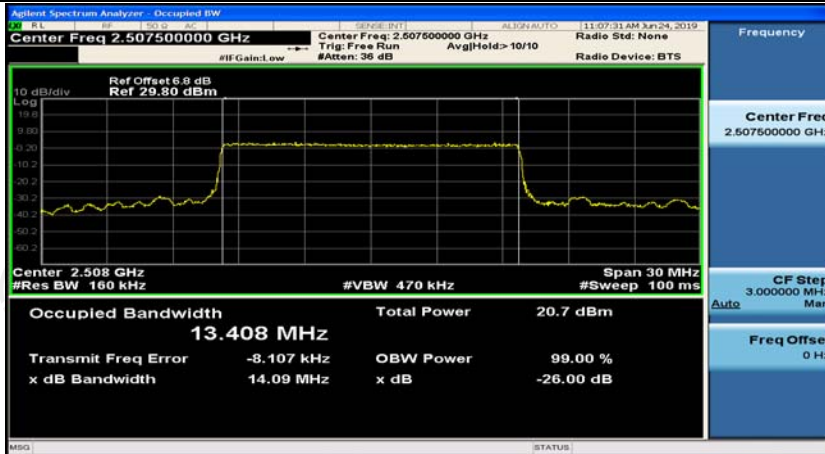

Channel Bandwidth: 10 MHz_HCH_16QAM_1RB#25

Channel Bandwidth: 10 MHz_HCH_16QAM_1RB#49

Channel Bandwidth: 10 MHz_HCH_16QAM_25RB#0

Channel Bandwidth: 15 MHz

(Channel Bandwidth:15 MHz)_LCH_QPSK_37RB#0

(Channel Bandwidth:15 MHz)_LCH_QPSK_37RB#18