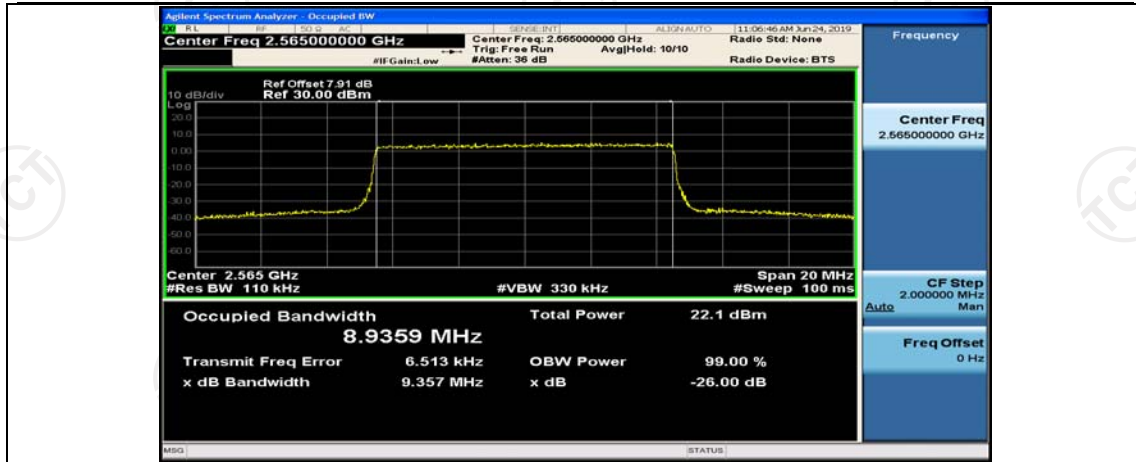

Channel Bandwidth: 10 MHz_HCH_16QAM_1RB#25

Channel Bandwidth: 10 MHz_HCH_16QAM_1RB#49

Channel Bandwidth: 10 MHz_HCH_16QAM_25RB#0

Channel Bandwidth: 15 MHz

(Channel Bandwidth:15 MHz)_LCH_QPSK_37RB#0

(Channel Bandwidth:15 MHz)_LCH_QPSK_37RB#18