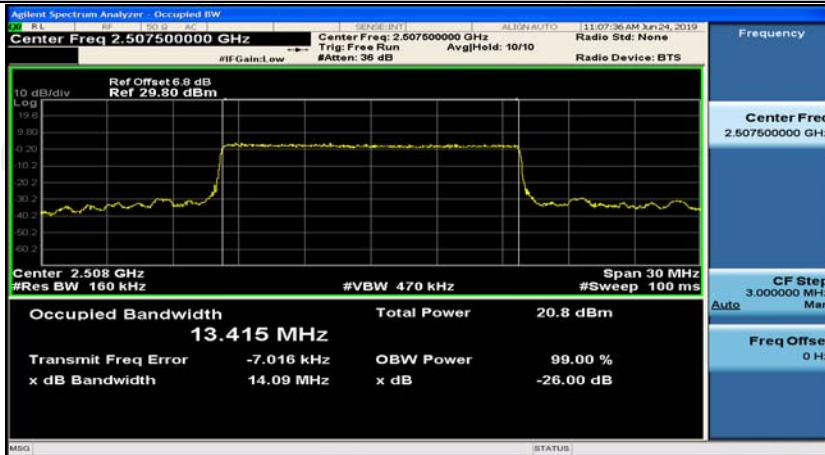

Channel Bandwidth: 10 MHz_HCH_16QAM_1RB#25

Channel Bandwidth: 10 MHz_HCH_16QAM_1RB#49

Channel Bandwidth: 10 MHz_HCH_16QAM_25RB#0

Channel Bandwidth: 15 MHz

(Channel Bandwidth:15 MHz)_LCH_QPSK_37RB#0

(Channel Bandwidth:15 MHz)_LCH_QPSK_37RB#18