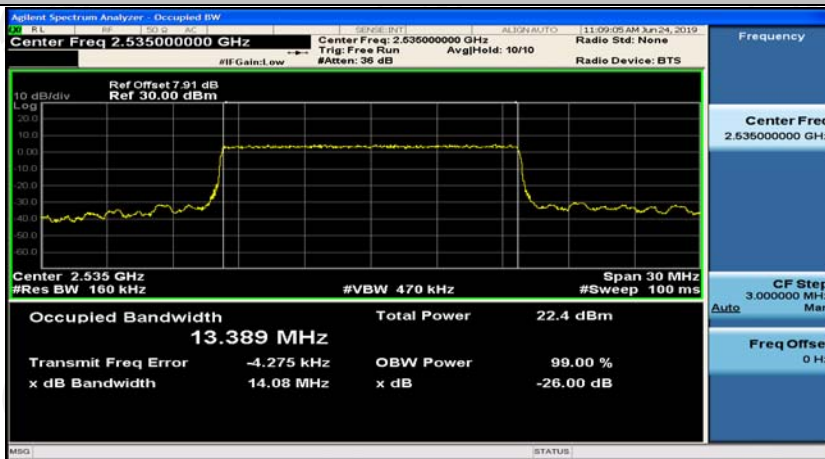

(Channel Bandwidth:15 MHz)_LCH_QPSK_37RB#38

(Channel Bandwidth:15 MHz)_MCH_QPSK_37RB#0

(Channel Bandwidth:15 MHz)_MCH_QPSK_37RB#18

(Channel Bandwidth:15 MHz)_MCH_QPSK_37RB#38

(Channel Bandwidth:15 MHz)_MCH_QPSK_75RB#0