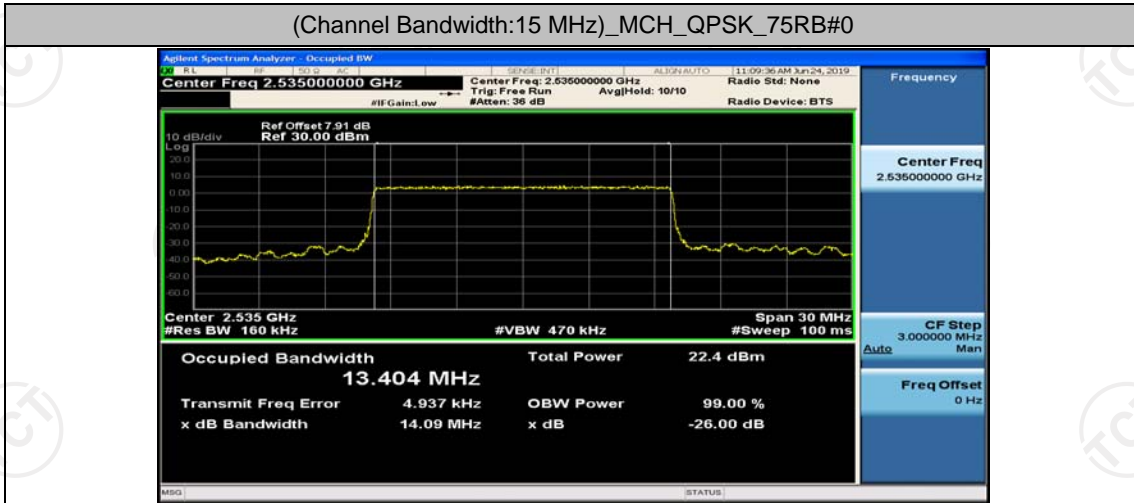

(Channel Bandwidth:15 MHz)_LCH_QPSK_37RB#38

(Channel Bandwidth:15 MHz)_MCH_QPSK_37RB#0

(Channel Bandwidth:15 MHz)_MCH_QPSK_37RB#18

(Channel Bandwidth:15 MHz)_MCH_QPSK_37RB#38

(Channel Bandwidth:15 MHz)_MCH_QPSK_75RB#0