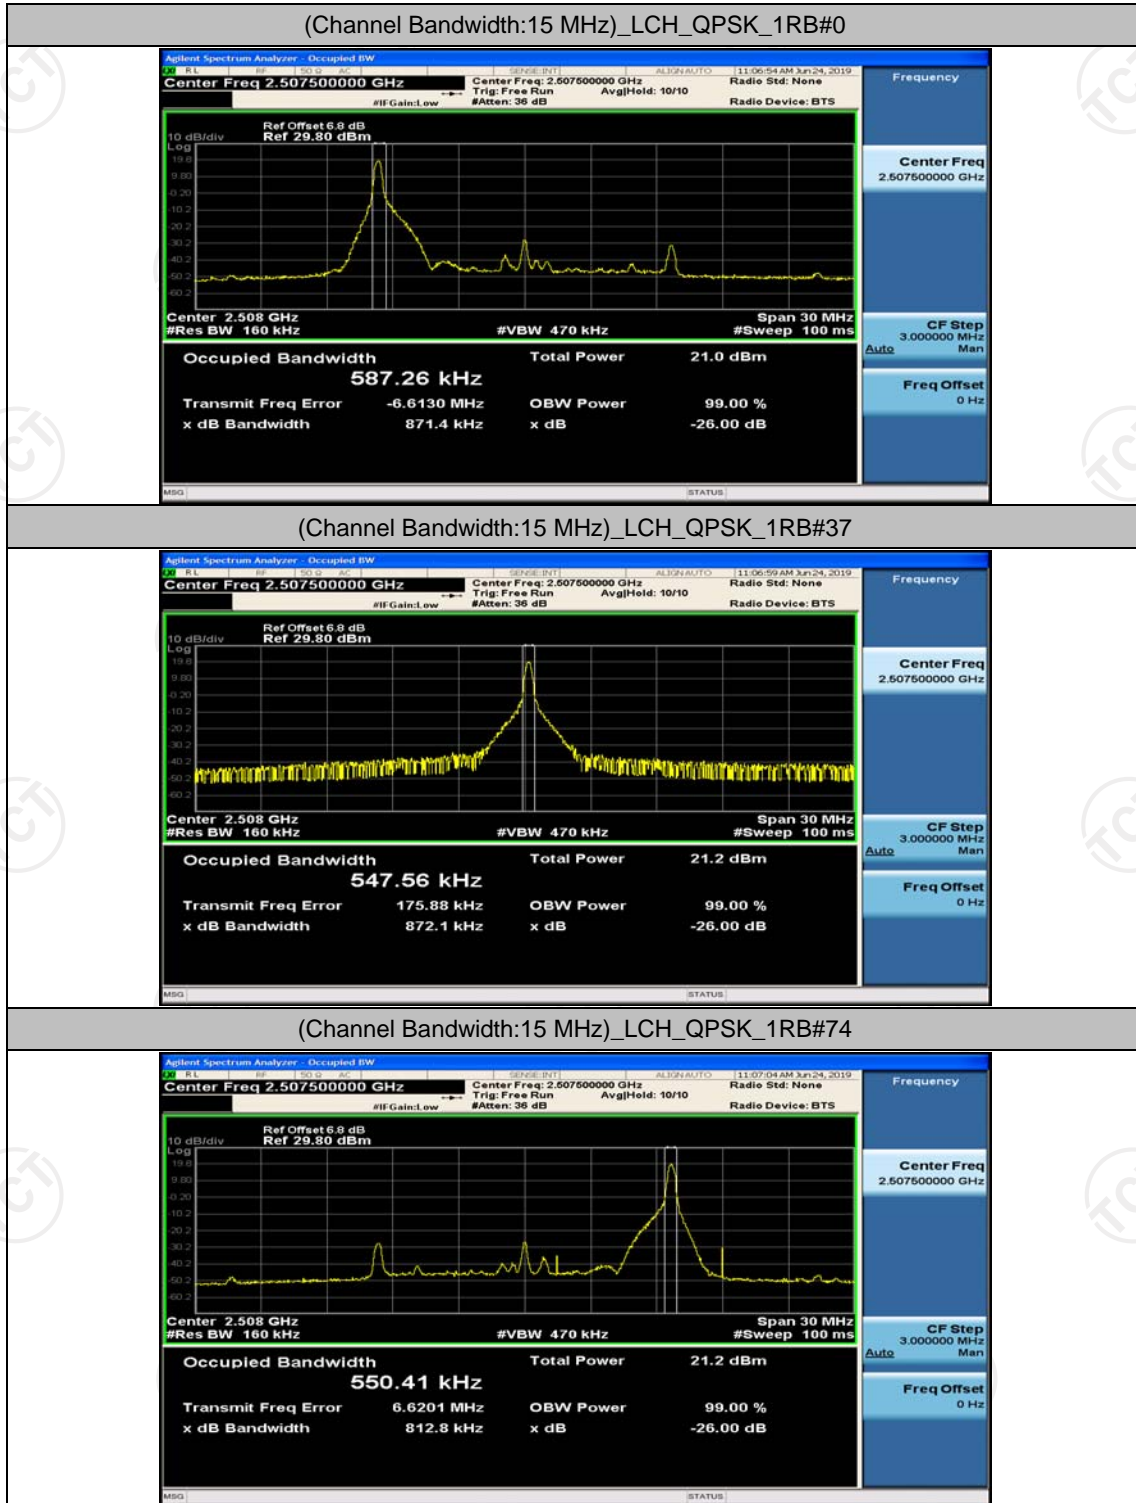

Channel Bandwidth: 10 MHz_HCH_16QAM_1RB#25

Channel Bandwidth: 10 MHz_HCH_16QAM_1RB#49

Channel Bandwidth: 10 MHz_HCH_16QAM_25RB#0

Channel Bandwidth: 15 MHz

(Channel Bandwidth:15 MHz)_LCH_QPSK_37RB#0

(Channel Bandwidth:15 MHz)_LCH_QPSK_37RB#18