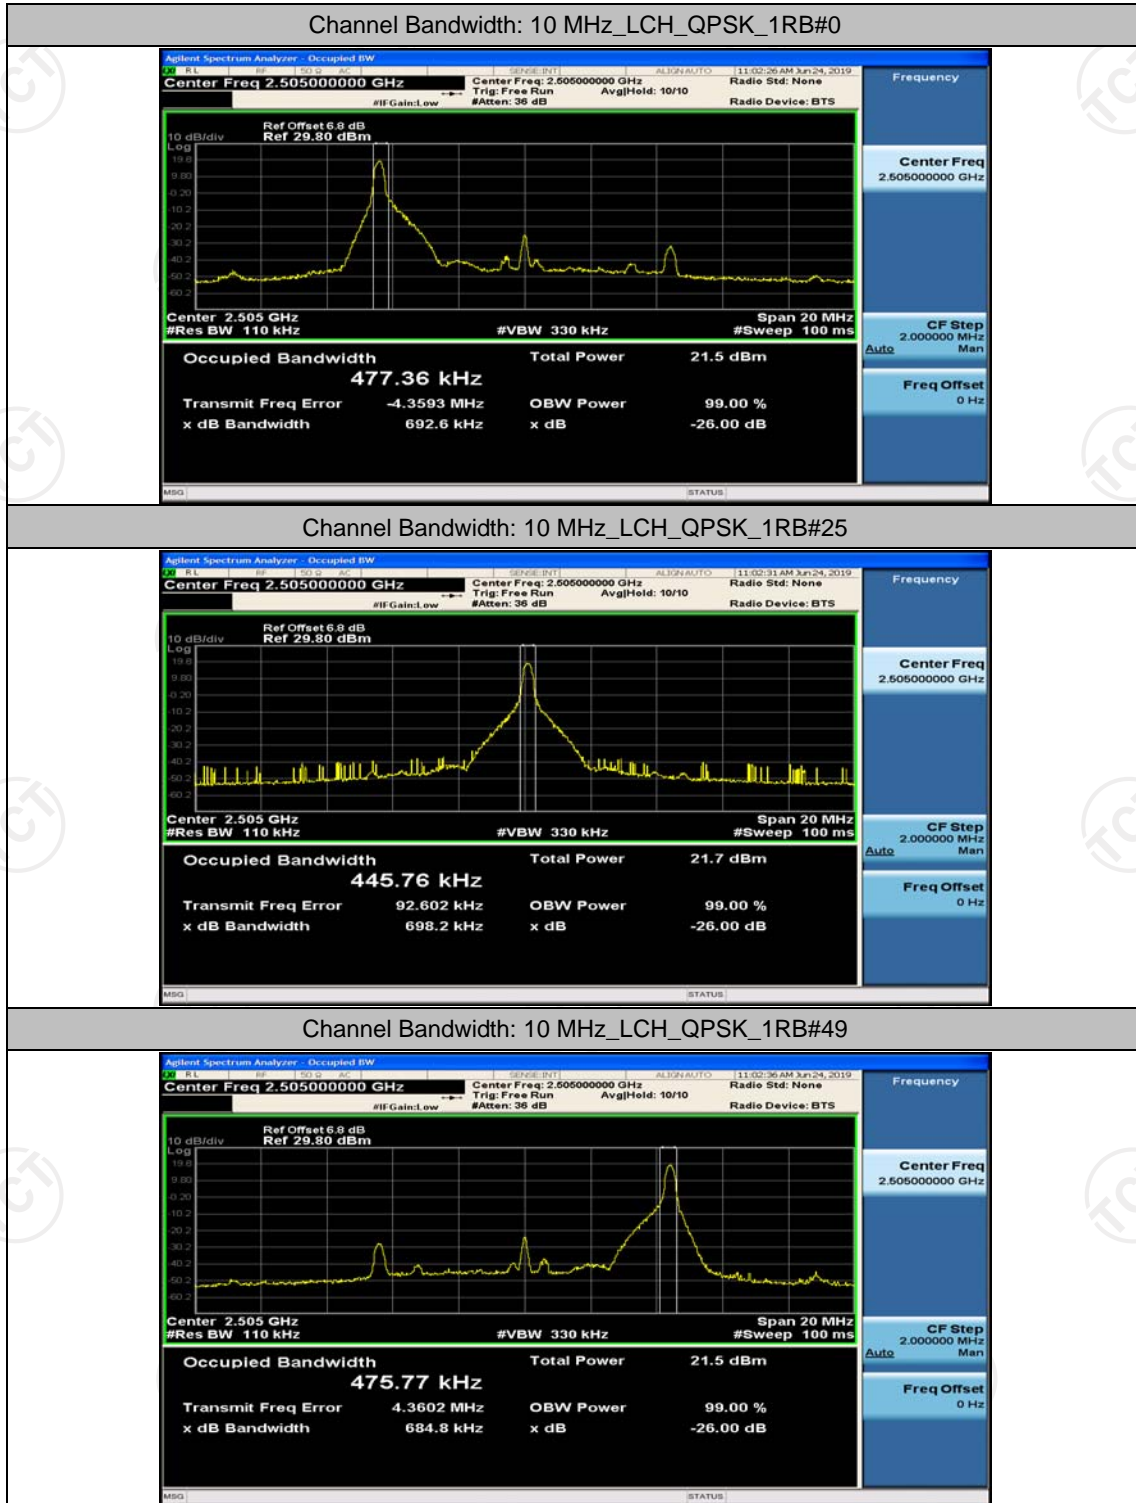

(Channel Bandwidth: 5 MHz)_HCH_16QAM_1RB#0

(Channel Bandwidth: 5 MHz)_HCH_16QAM_1RB#12

(Channel Bandwidth: 5 MHz)_HCH_16QAM_1RB#24

(Channel Bandwidth: 5 MHz)_HCH_16QAM_12RB#0

(Channel Bandwidth: 5 MHz)_HCH_16QAM_12RB#6

(Channel Bandwidth: 5 MHz)_HCH_16QAM_12RB#13

(Channel Bandwidth: 5 MHz)_HCH_16QAM_25RB#0

Channel Bandwidth: 10 MHz

Channel Bandwidth: 10 MHz_LCH_QPSK_25RB#0

Channel Bandwidth: 10 MHz_LCH_QPSK_25RB#12

Channel Bandwidth: 10 MHz_LCH_QPSK_25RB#25