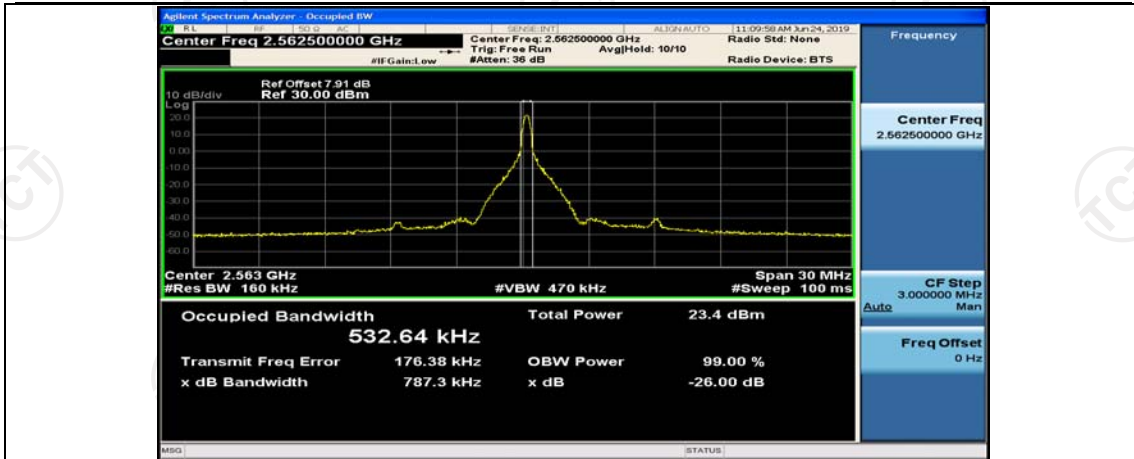

(Channel Bandwidth:15 MHz)_HCH_QPSK_1RB#74