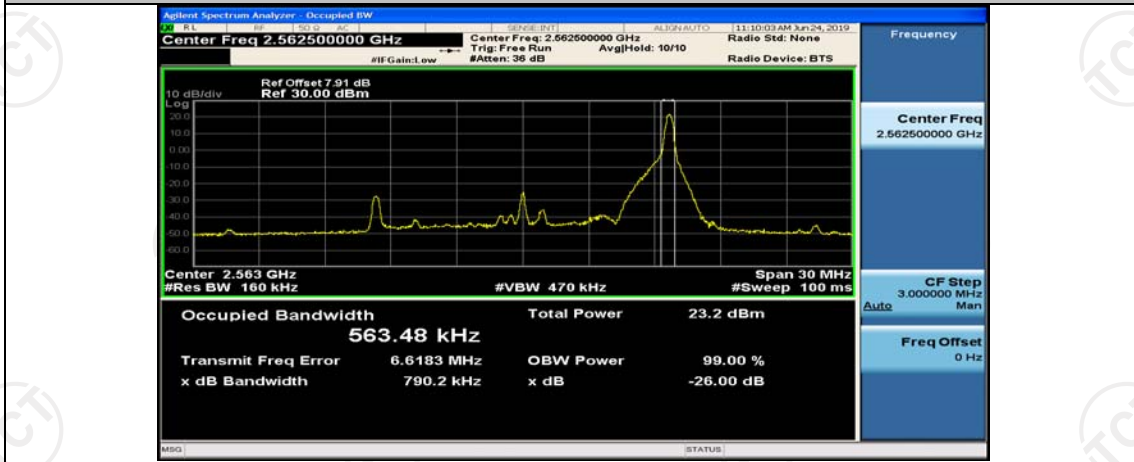

(Channel Bandwidth:15 MHz)_HCH_QPSK_37RB#0