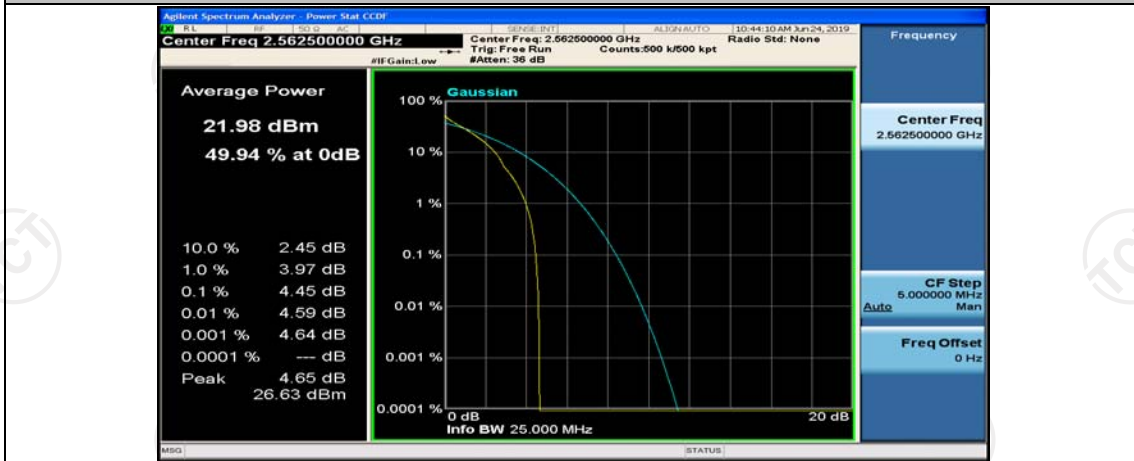

(Channel Bandwidth:15 MHz)\_HCH\_QPSK\_1RB#37