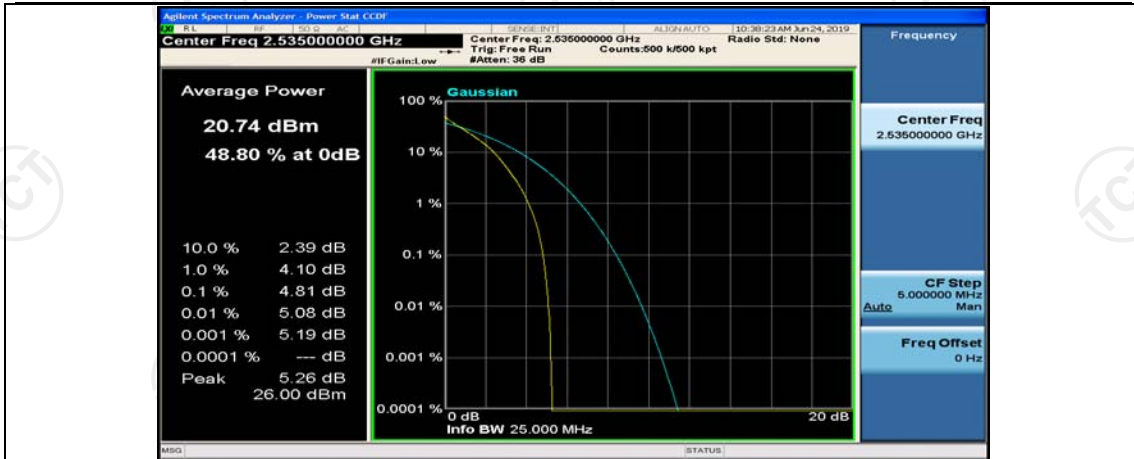

## Channel Bandwidth: 10 MHz

Channel Bandwidth: 10 MHz\_LCH\_QPSK\_1RB#0

Channel Bandwidth: 10 MHz\_MCH\_QPSK\_25RB#0

Channel Bandwidth: 10 MHz\_MCH\_QPSK\_25RB#12

Channel Bandwidth: 10 MHz\_MCH\_QPSK\_25RB#25