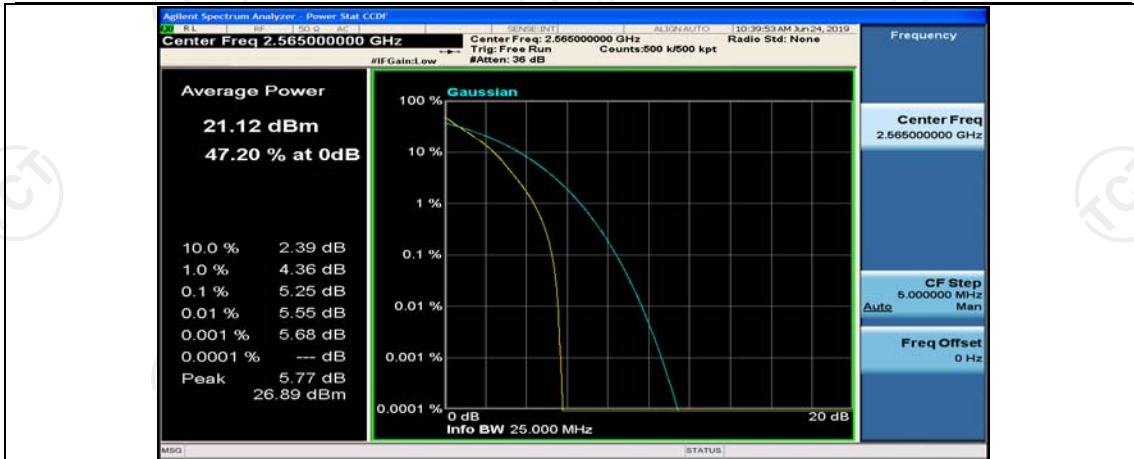

Channel Bandwidth: 10 MHz_HCH_QPSK_25RB#12

Channel Bandwidth: 10 MHz_HCH_QPSK_25RB#25