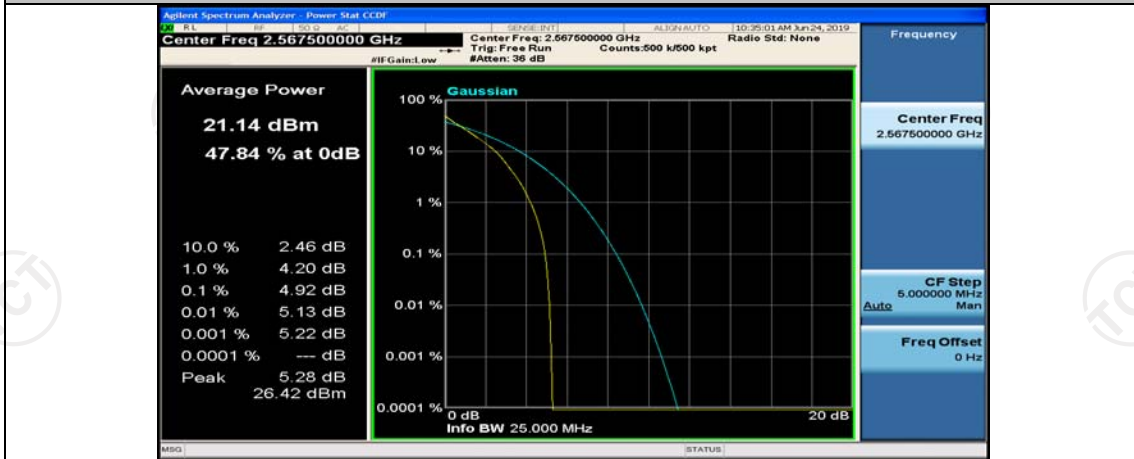

(Channel Bandwidth: 5 MHz)_HCH_QPSK_12RB#0

(Channel Bandwidth: 5 MHz)_HCH_QPSK_12RB#6