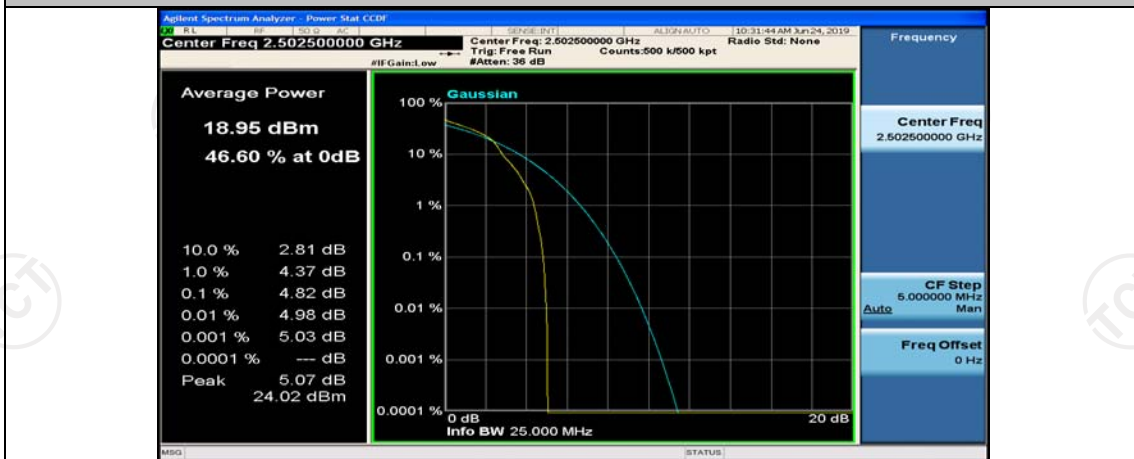

(Channel Bandwidth: 5 MHz)\_HCH\_QPSK\_1RB#24

(Channel Bandwidth: 5 MHz)\_HCH\_QPSK\_12RB#0

(Channel Bandwidth: 5 MHz)\_HCH\_QPSK\_12RB#6

(Channel Bandwidth: 5 MHz)\_HCH\_QPSK\_12RB#13

(Channel Bandwidth: 5 MHz)\_HCH\_QPSK\_25RB#0

(Channel Bandwidth: 5 MHz)\_LCH\_16QAM\_1RB#0

(Channel Bandwidth: 5 MHz)\_LCH\_16QAM\_12RB#6

(Channel Bandwidth: 5 MHz)\_LCH\_16QAM\_12RB#13

(Channel Bandwidth: 5 MHz)\_LCH\_16QAM\_25RB#0

(Channel Bandwidth: 5 MHz)\_MCH\_16QAM\_1RB#0