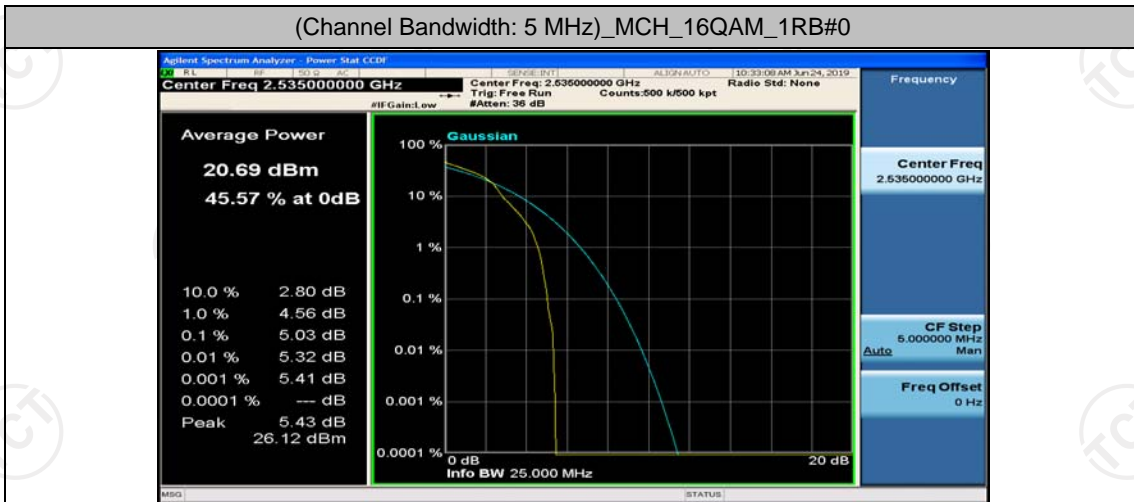

(Channel Bandwidth: 5 MHz)\_LCH\_16QAM\_1RB#0

(Channel Bandwidth: 5 MHz)\_LCH\_16QAM\_12RB#6

(Channel Bandwidth: 5 MHz)\_LCH\_16QAM\_12RB#13

(Channel Bandwidth: 5 MHz)\_LCH\_16QAM\_25RB#0

(Channel Bandwidth: 5 MHz)\_MCH\_16QAM\_1RB#0