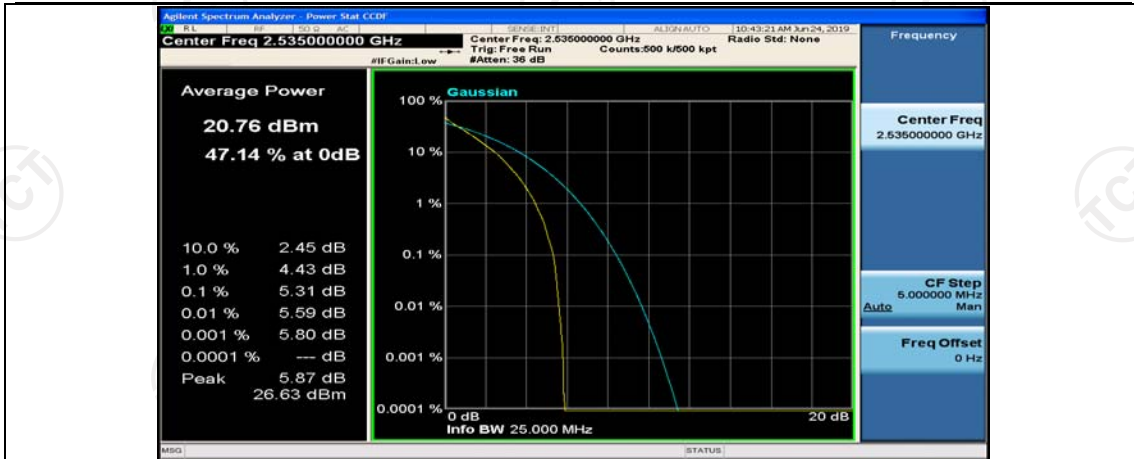

(Channel Bandwidth:15 MHz)_MCH_QPSK_75RB#0