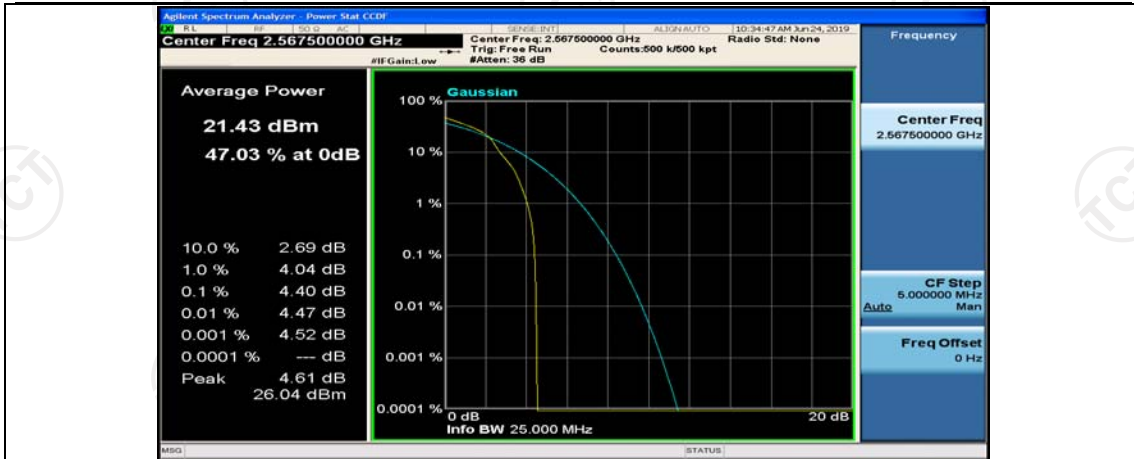

(Channel Bandwidth: 5 MHz)\_MCH\_16QAM\_1RB#12

(Channel Bandwidth: 5 MHz)\_MCH\_16QAM\_1RB#24

(Channel Bandwidth: 5 MHz)\_MCH\_16QAM\_25RB#0

(Channel Bandwidth: 5 MHz)\_HCH\_16QAM\_1RB#0

(Channel Bandwidth: 5 MHz)\_HCH\_16QAM\_1RB#12