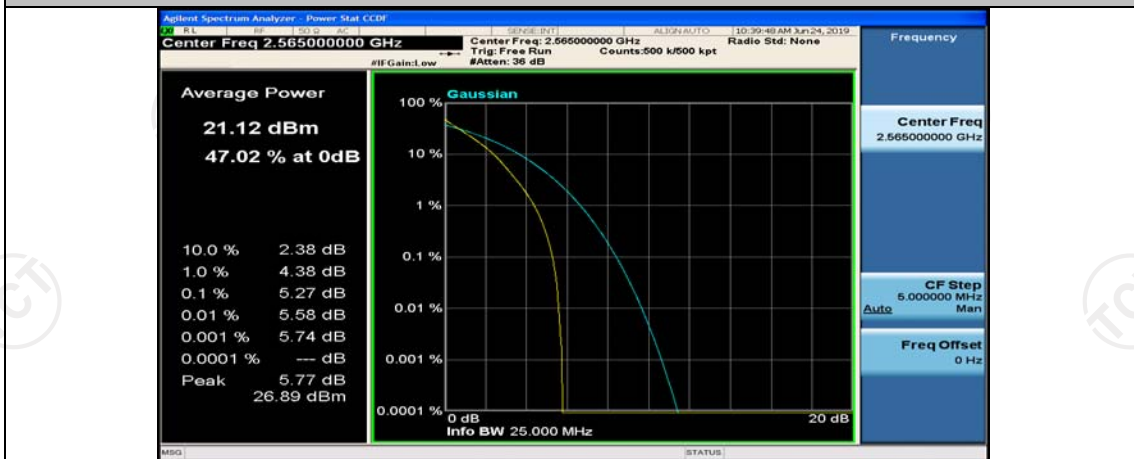

Channel Bandwidth: 10 MHz_HCH_QPSK_25RB#0

Channel Bandwidth: 10 MHz_HCH_QPSK_25RB#12