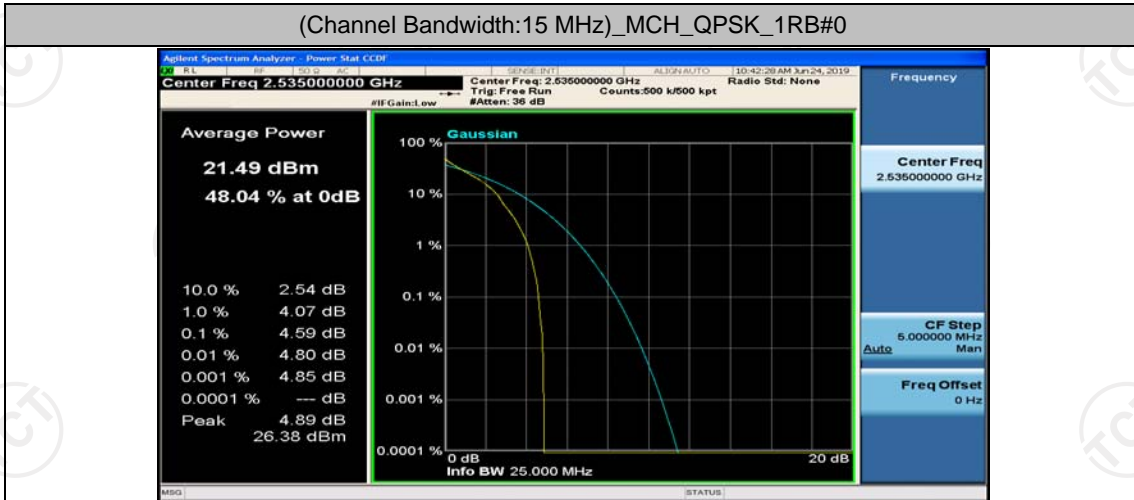

(Channel Bandwidth:15 MHz)_MCH_QPSK_1RB#37