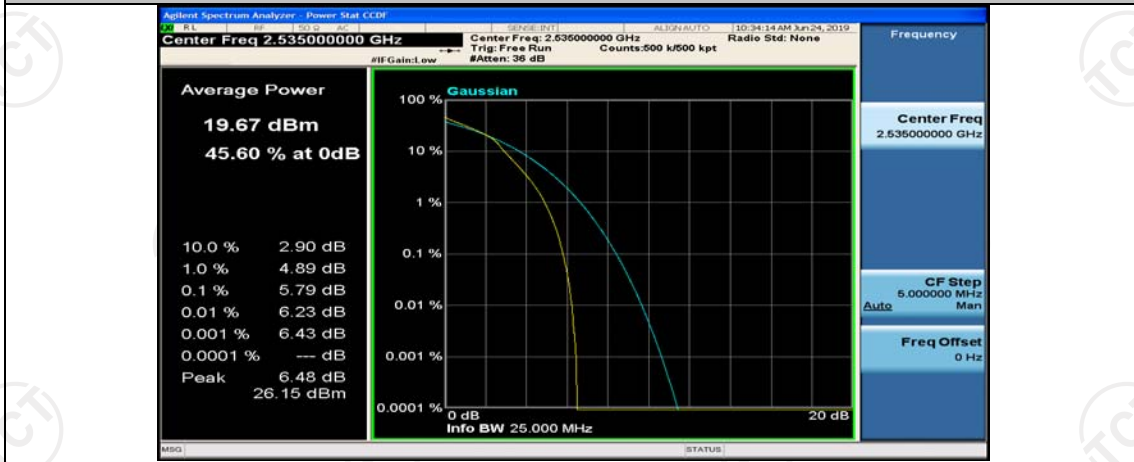

(Channel Bandwidth: 5 MHz)\_MCH\_16QAM\_1RB#12

(Channel Bandwidth: 5 MHz)\_MCH\_16QAM\_1RB#24

(Channel Bandwidth: 5 MHz)\_MCH\_16QAM\_25RB#0

(Channel Bandwidth: 5 MHz)\_HCH\_16QAM\_1RB#0

(Channel Bandwidth: 5 MHz)\_HCH\_16QAM\_1RB#12