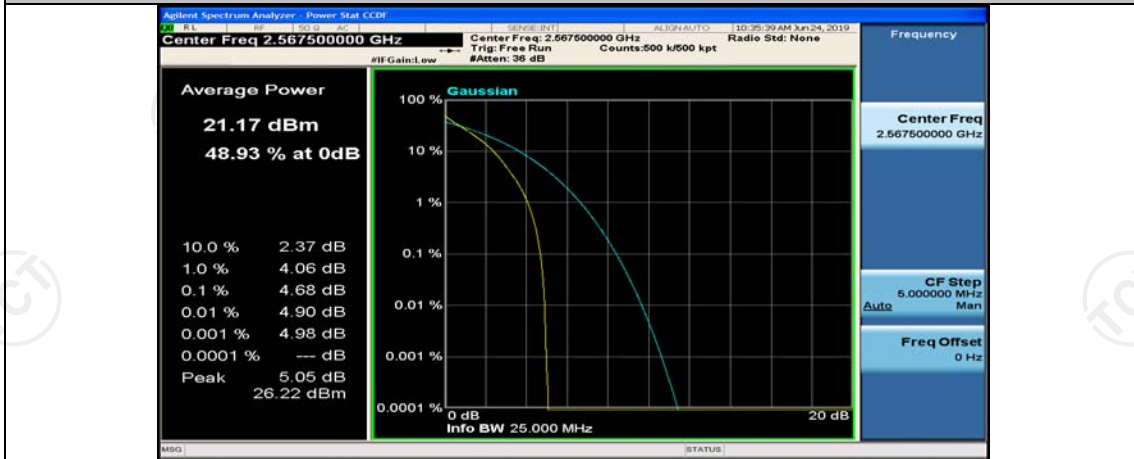

(Channel Bandwidth: 5 MHz)\_HCH\_QPSK\_1RB#24

(Channel Bandwidth: 5 MHz)\_HCH\_QPSK\_12RB#0

(Channel Bandwidth: 5 MHz)\_HCH\_QPSK\_12RB#6

(Channel Bandwidth: 5 MHz)\_HCH\_QPSK\_12RB#13

(Channel Bandwidth: 5 MHz)\_HCH\_QPSK\_25RB#0