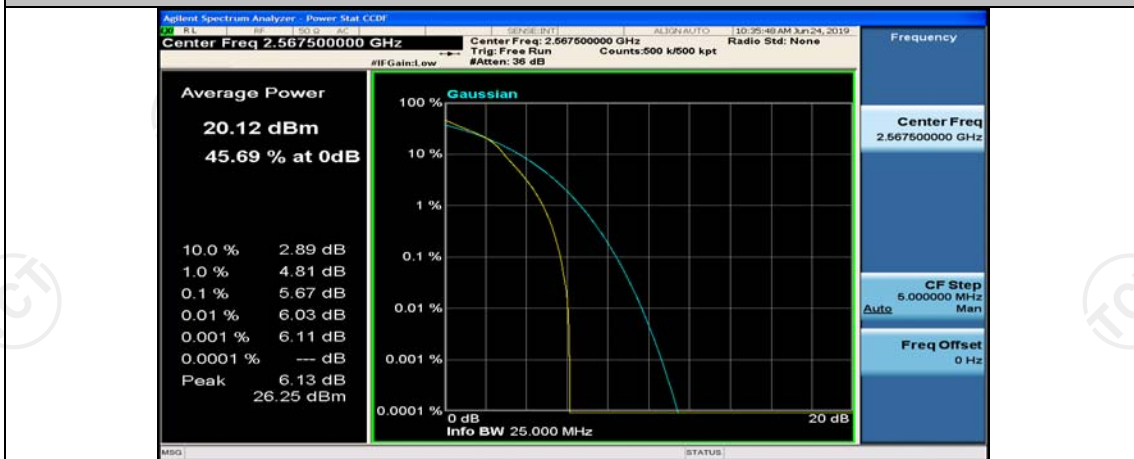

Channel Bandwidth: 10 MHz

Channel Bandwidth: 10 MHz_LCH_QPSK_1RB#0