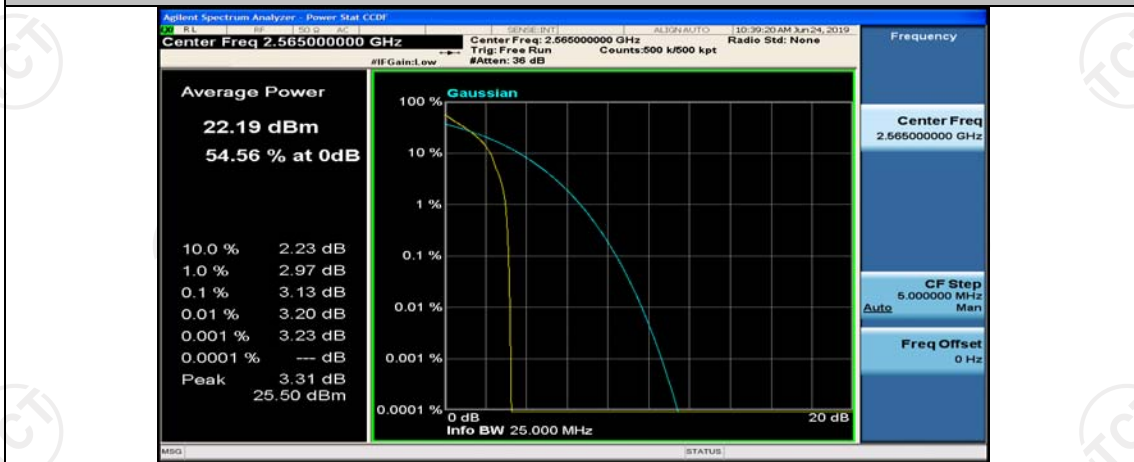

Channel Bandwidth: 10 MHz_HCH_QPSK_1RB#49

Channel Bandwidth: 10 MHz_HCH_QPSK_25RB#0