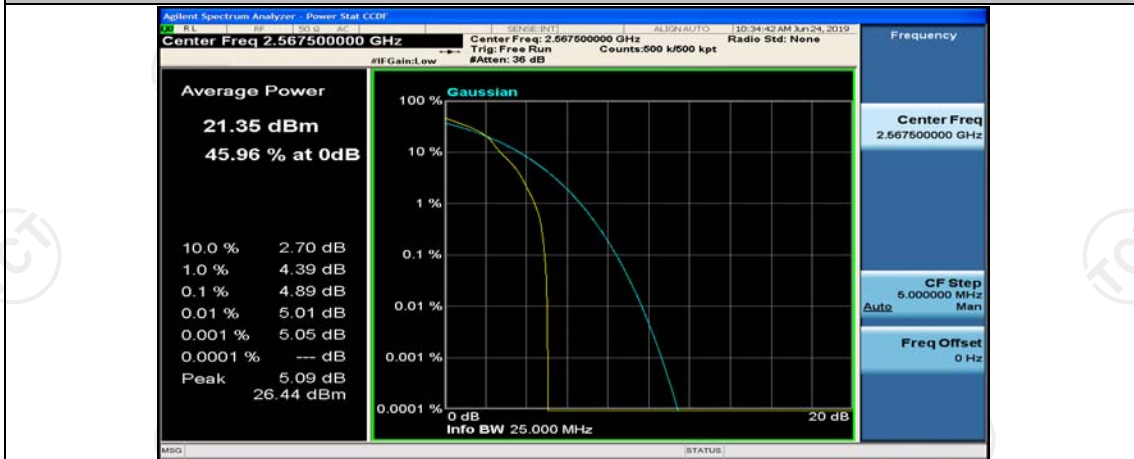

(Channel Bandwidth: 5 MHz)\_MCH\_16QAM\_1RB#12

(Channel Bandwidth: 5 MHz)\_MCH\_16QAM\_1RB#24

(Channel Bandwidth: 5 MHz)\_MCH\_16QAM\_25RB#0

(Channel Bandwidth: 5 MHz)\_HCH\_16QAM\_1RB#0

(Channel Bandwidth: 5 MHz)\_HCH\_16QAM\_1RB#12