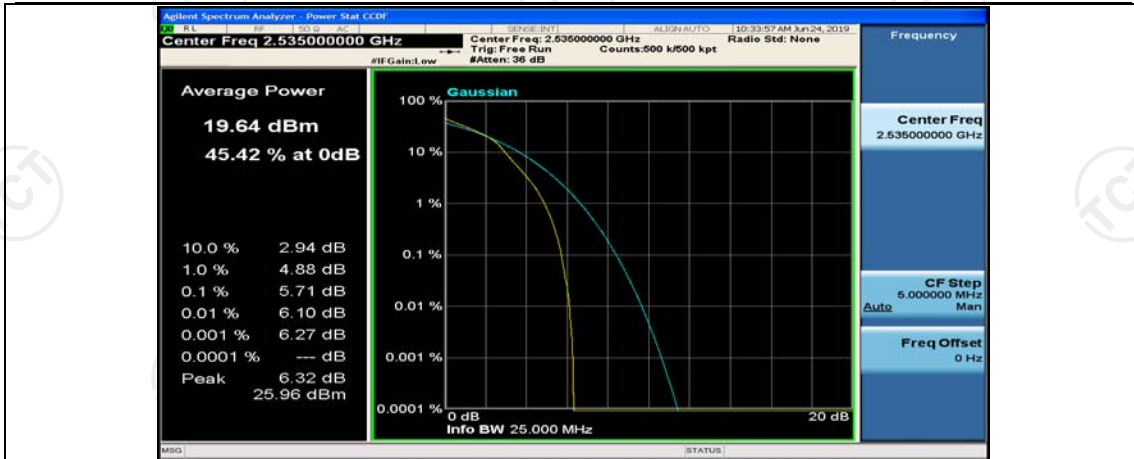

(Channel Bandwidth: 5 MHz)_MCH_16QAM_25RB#0