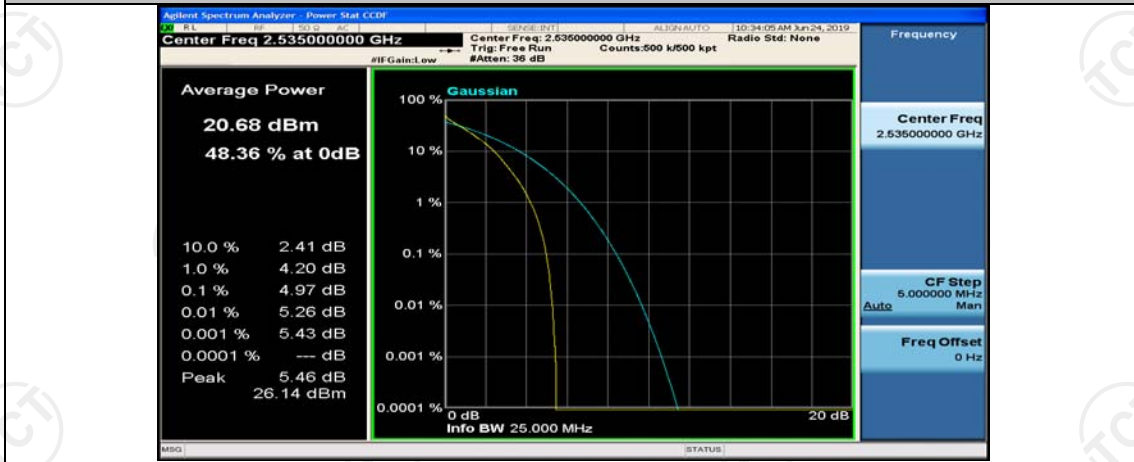

(Channel Bandwidth: 5 MHz)_MCH_QPSK_25RB#0

(Channel Bandwidth: 5 MHz)_HCH_QPSK_1RB#0