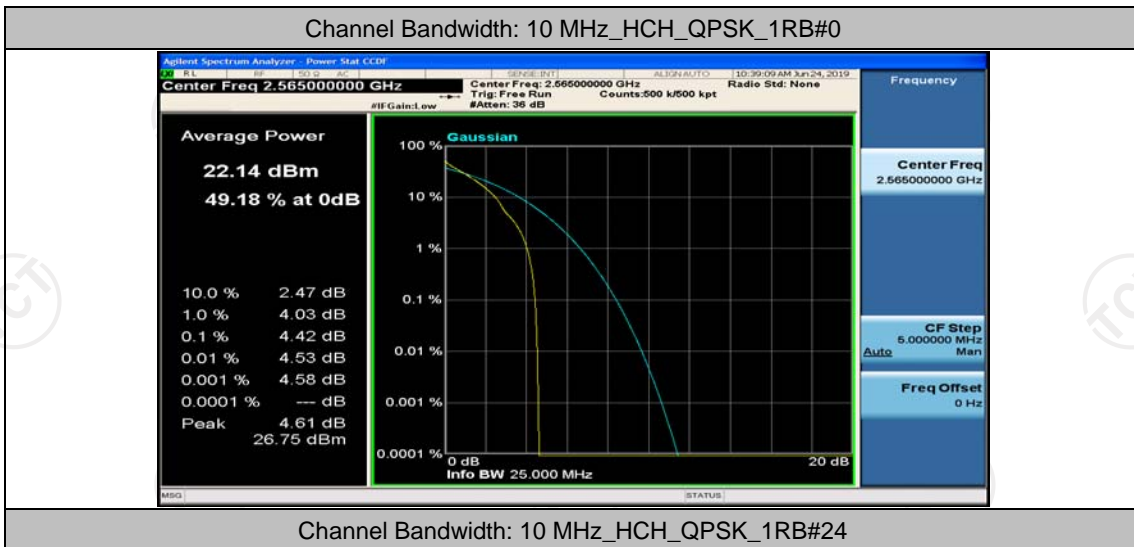

## Channel Bandwidth: 10 MHz

Channel Bandwidth: 10 MHz\_LCH\_QPSK\_1RB#0

Channel Bandwidth: 10 MHz\_MCH\_QPSK\_25RB#0

Channel Bandwidth: 10 MHz\_MCH\_QPSK\_25RB#12

Channel Bandwidth: 10 MHz\_MCH\_QPSK\_25RB#25