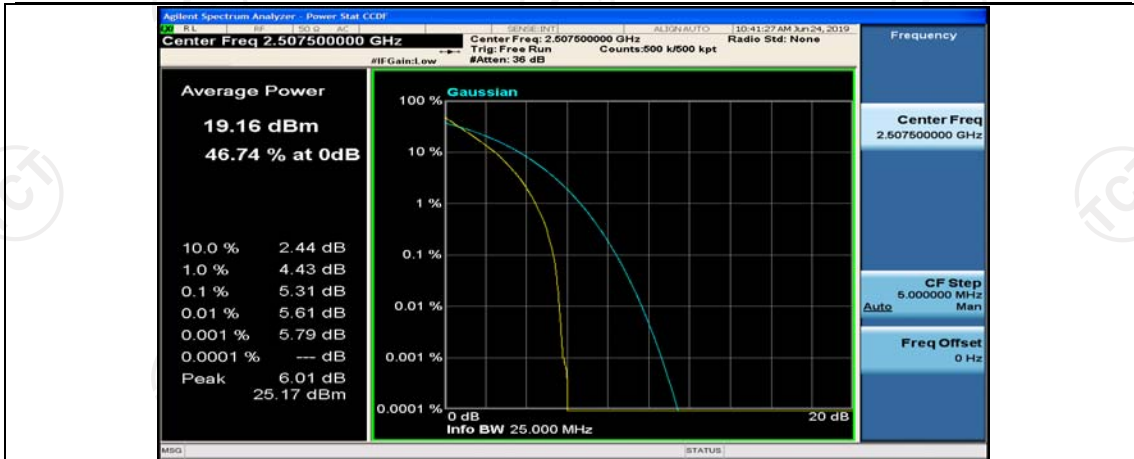

Channel Bandwidth: 10 MHz\_LCH\_16QAM\_1RB#0

Channel Bandwidth: 10 MHz\_HCH\_16QAM\_25RB#25

Channel Bandwidth: 10 MHz\_HCH\_16QAM\_50RB#0

Channel Bandwidth: 15 MHz

(Channel Bandwidth:15 MHz)\_LCH\_QPSK\_1RB#0