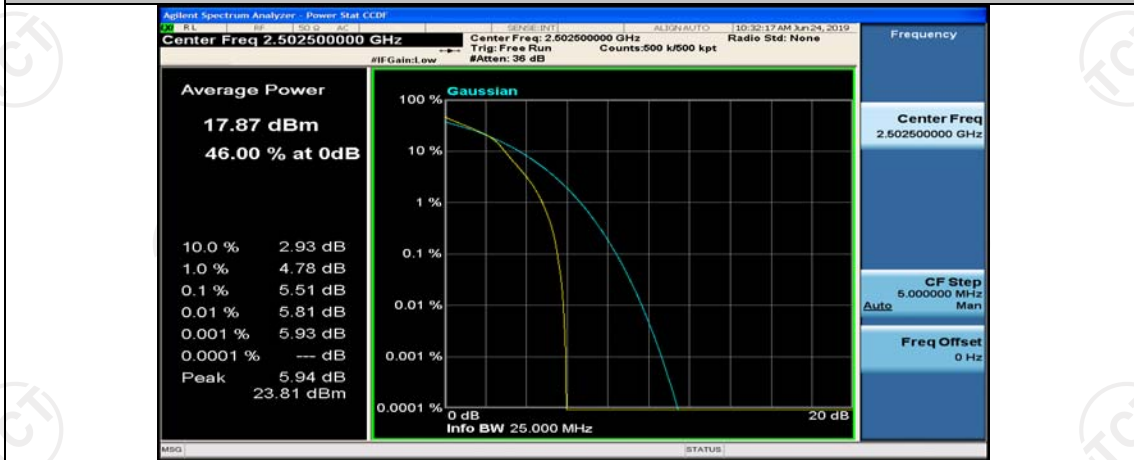

(Channel Bandwidth: 5 MHz)_LCH_16QAM_12RB#6

(Channel Bandwidth: 5 MHz)_LCH_16QAM_12RB#13