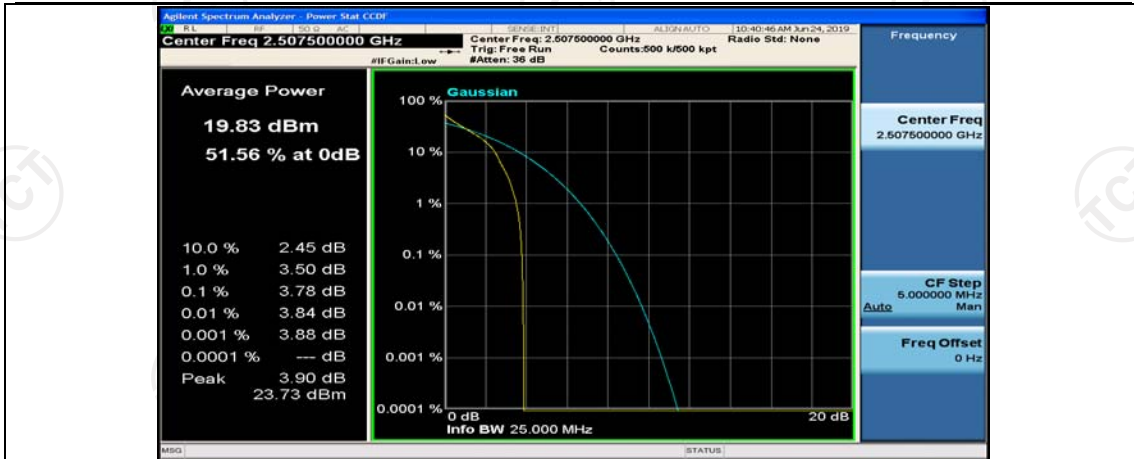

Channel Bandwidth: 10 MHz\_LCH\_16QAM\_1RB#0

Channel Bandwidth: 10 MHz\_HCH\_16QAM\_25RB#25

Channel Bandwidth: 10 MHz\_HCH\_16QAM\_50RB#0

Channel Bandwidth: 15 MHz

(Channel Bandwidth:15 MHz)\_LCH\_QPSK\_1RB#0