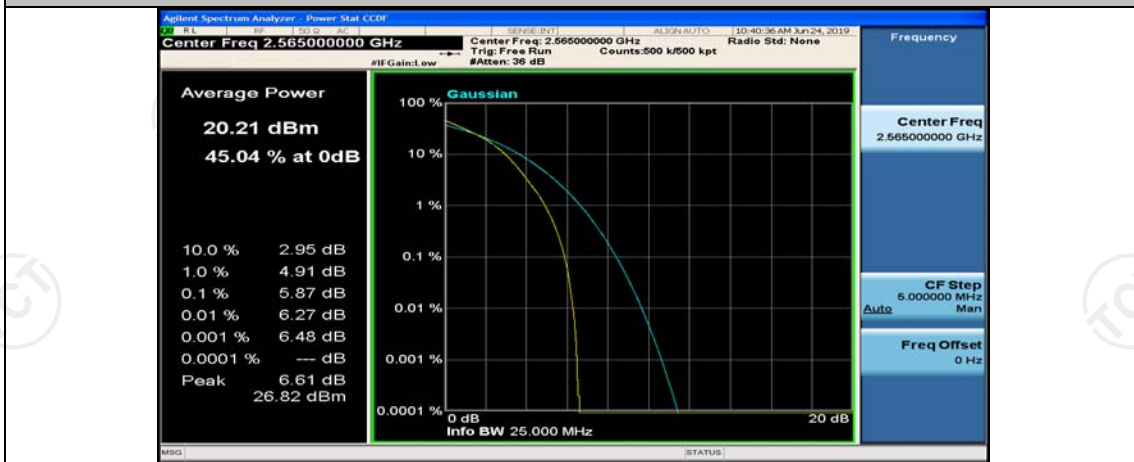

Channel Bandwidth: 10 MHz\_LCH\_16QAM\_1RB#0

Channel Bandwidth: 10 MHz\_HCH\_16QAM\_25RB#25

Channel Bandwidth: 10 MHz\_HCH\_16QAM\_50RB#0

Channel Bandwidth: 15 MHz

(Channel Bandwidth:15 MHz)\_LCH\_QPSK\_1RB#0