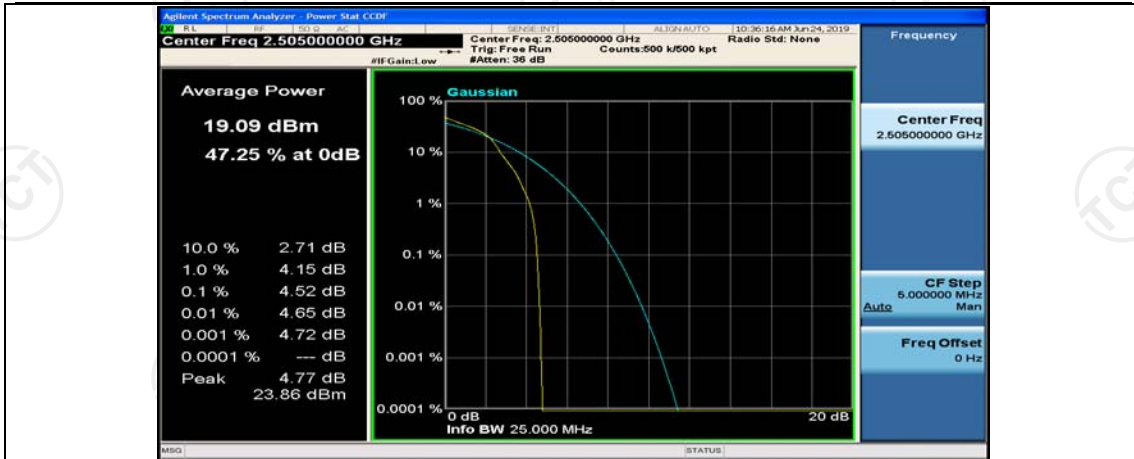

Channel Bandwidth: 10 MHz_LCH_16QAM_1RB#0