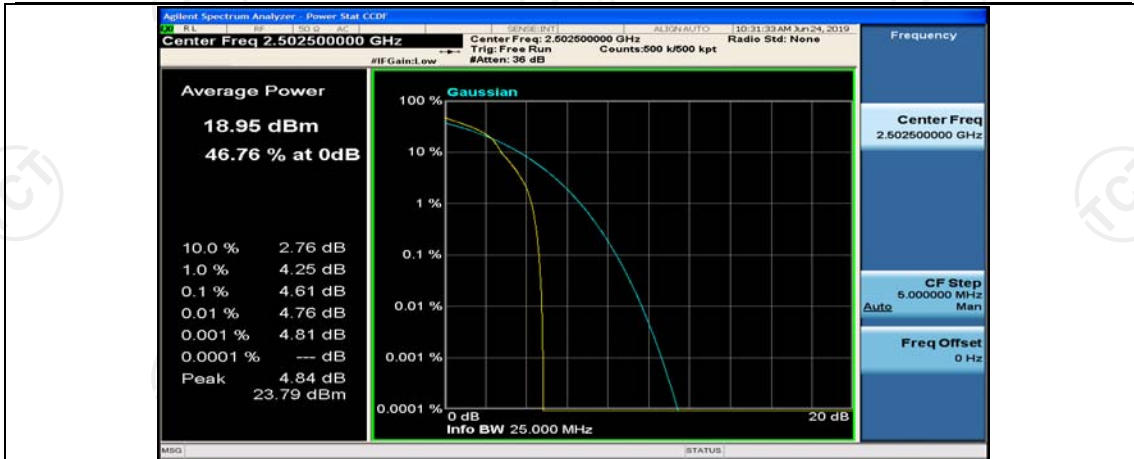

(Channel Bandwidth: 5 MHz)_LCH_16QAM_1RB#0