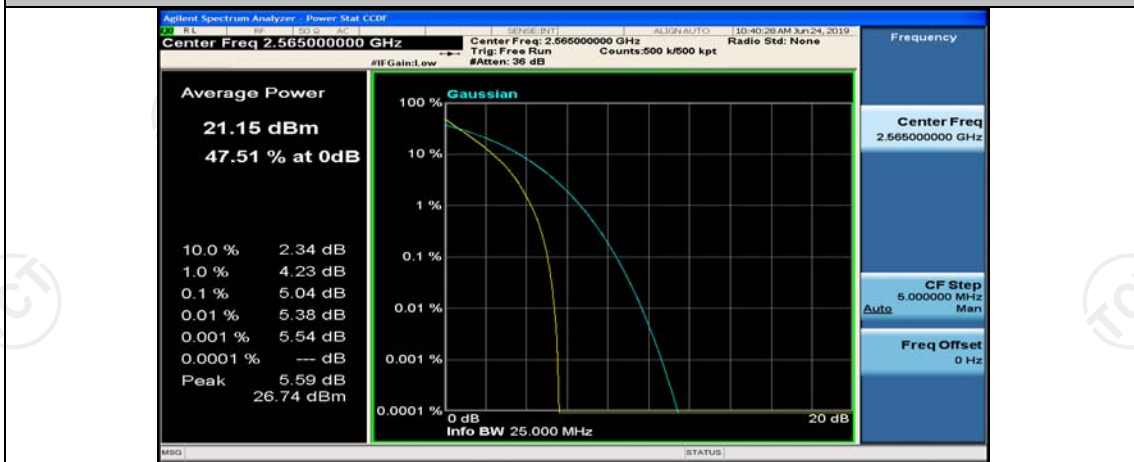

Channel Bandwidth: 10 MHz\_HCH\_QPSK\_1RB#49

Channel Bandwidth: 10 MHz\_HCH\_QPSK\_25RB#0

Channel Bandwidth: 10 MHz\_HCH\_QPSK\_25RB#12

Channel Bandwidth: 10 MHz\_HCH\_QPSK\_25RB#25

Channel Bandwidth: 10 MHz\_HCH\_QPSK\_50RB#0