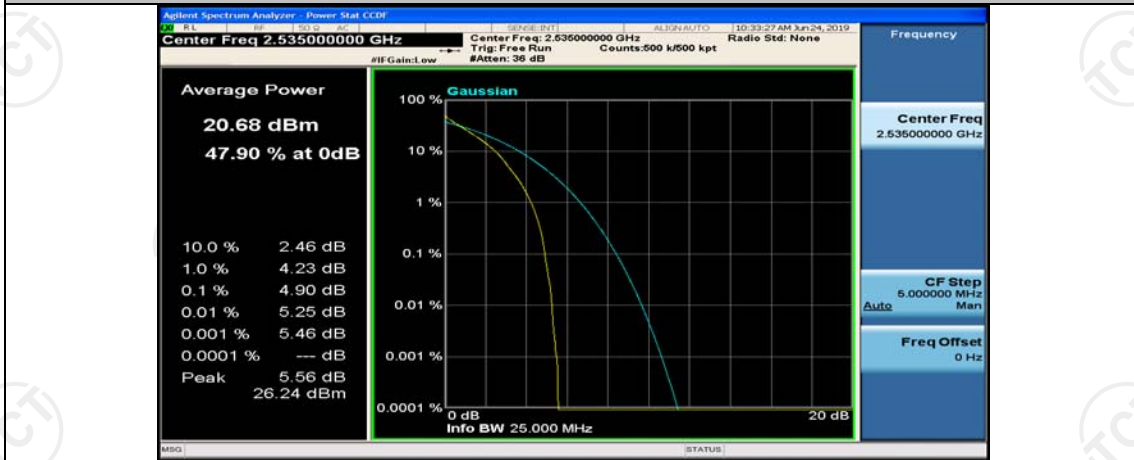

## Test Graphs

### Channel Bandwidth: 5 MHz

(Channel Bandwidth: 5 MHz)\_MCH\_QPSK\_1RB#0

(Channel Bandwidth: 5 MHz)\_MCH\_QPSK\_1RB#12

(Channel Bandwidth: 5 MHz)\_MCH\_QPSK\_1RB#24

(Channel Bandwidth: 5 MHz)\_MCH\_QPSK\_12RB#0