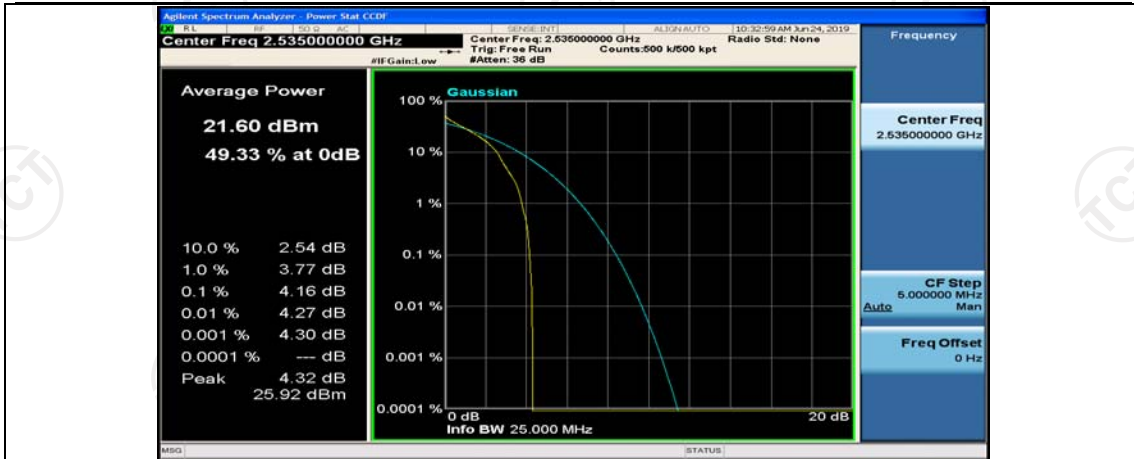

## Test Graphs

### Channel Bandwidth: 5 MHz

(Channel Bandwidth: 5 MHz)\_MCH\_QPSK\_1RB#0

(Channel Bandwidth: 5 MHz)\_MCH\_QPSK\_1RB#12

(Channel Bandwidth: 5 MHz)\_MCH\_QPSK\_1RB#24

(Channel Bandwidth: 5 MHz)\_MCH\_QPSK\_12RB#0