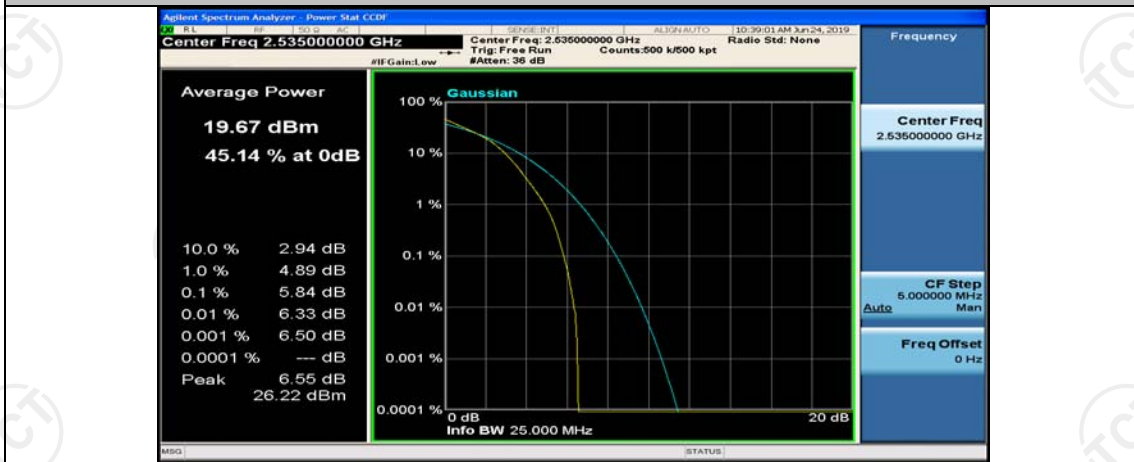

Channel Bandwidth: 10 MHz\_LCH\_16QAM\_1RB#0

Channel Bandwidth: 10 MHz\_HCH\_16QAM\_25RB#25

Channel Bandwidth: 10 MHz\_HCH\_16QAM\_50RB#0

Channel Bandwidth: 15 MHz

(Channel Bandwidth:15 MHz)\_LCH\_QPSK\_1RB#0