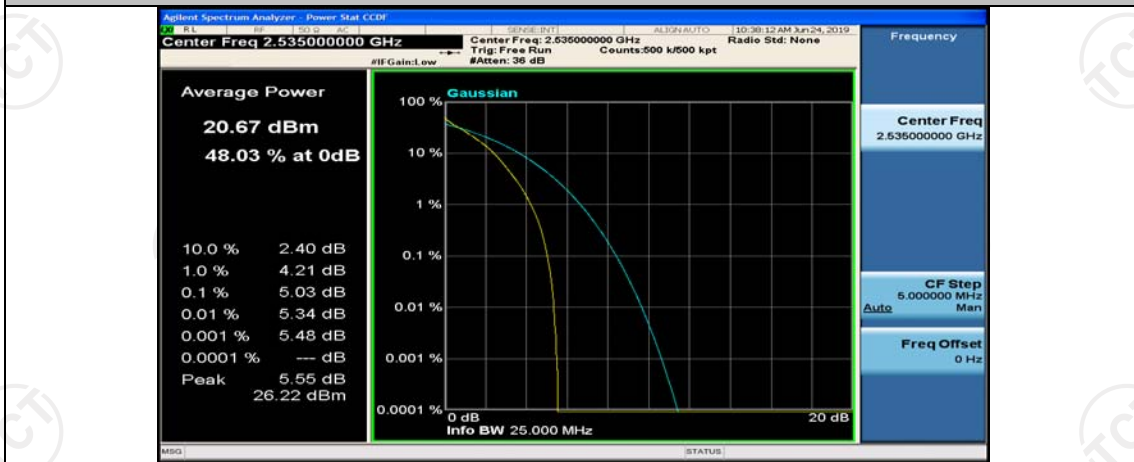

## Channel Bandwidth: 10 MHz

Channel Bandwidth: 10 MHz\_LCH\_QPSK\_1RB#0

Channel Bandwidth: 10 MHz\_MCH\_QPSK\_25RB#0

Channel Bandwidth: 10 MHz\_MCH\_QPSK\_25RB#12

Channel Bandwidth: 10 MHz\_MCH\_QPSK\_25RB#25