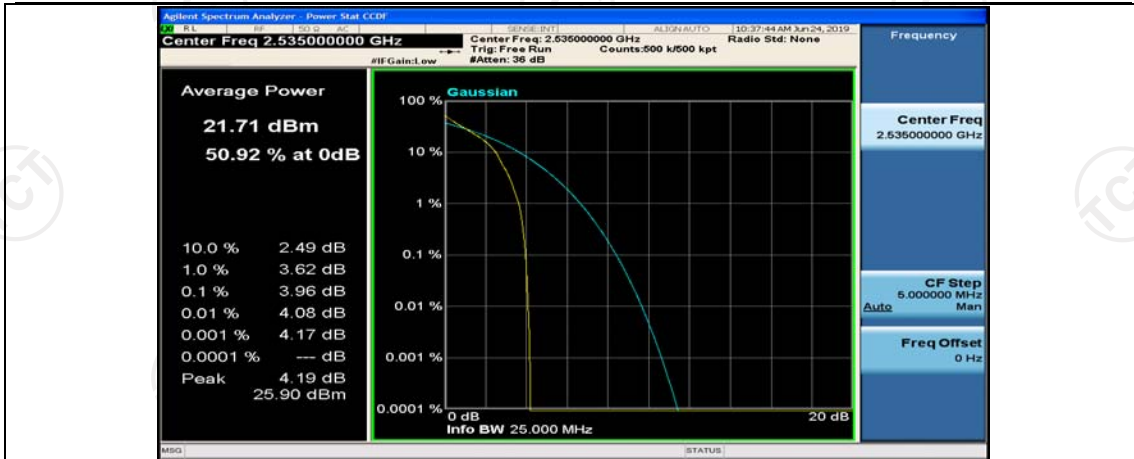

## Channel Bandwidth: 10 MHz

Channel Bandwidth: 10 MHz\_LCH\_QPSK\_1RB#0

Channel Bandwidth: 10 MHz\_MCH\_QPSK\_25RB#0

Channel Bandwidth: 10 MHz\_MCH\_QPSK\_25RB#12

Channel Bandwidth: 10 MHz\_MCH\_QPSK\_25RB#25