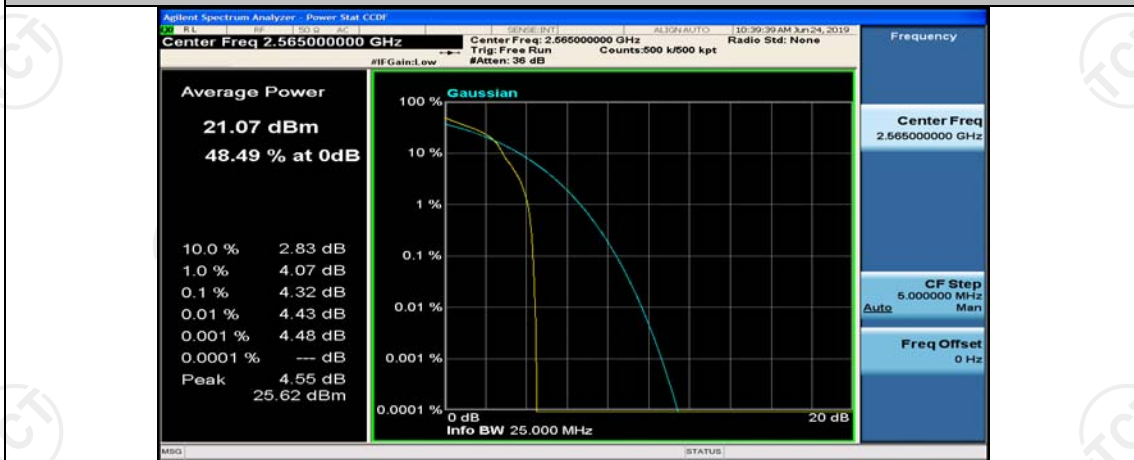

Channel Bandwidth: 10 MHz\_LCH\_16QAM\_1RB#0

Channel Bandwidth: 10 MHz\_HCH\_16QAM\_25RB#25

Channel Bandwidth: 10 MHz\_HCH\_16QAM\_50RB#0

Channel Bandwidth: 15 MHz

(Channel Bandwidth:15 MHz)\_LCH\_QPSK\_1RB#0