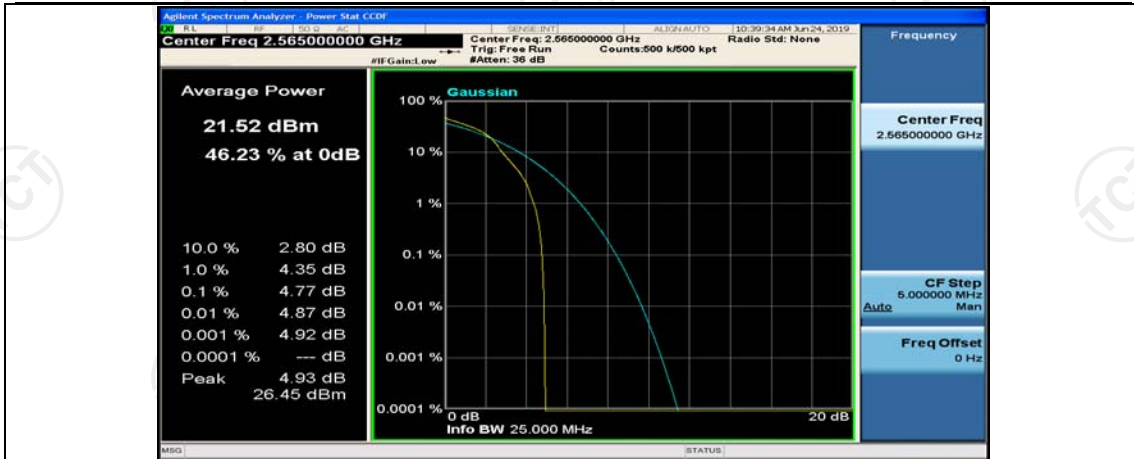

Channel Bandwidth: 10 MHz\_LCH\_16QAM\_1RB#0

Channel Bandwidth: 10 MHz\_HCH\_16QAM\_25RB#25

Channel Bandwidth: 10 MHz\_HCH\_16QAM\_50RB#0

Channel Bandwidth: 15 MHz

(Channel Bandwidth:15 MHz)\_LCH\_QPSK\_1RB#0