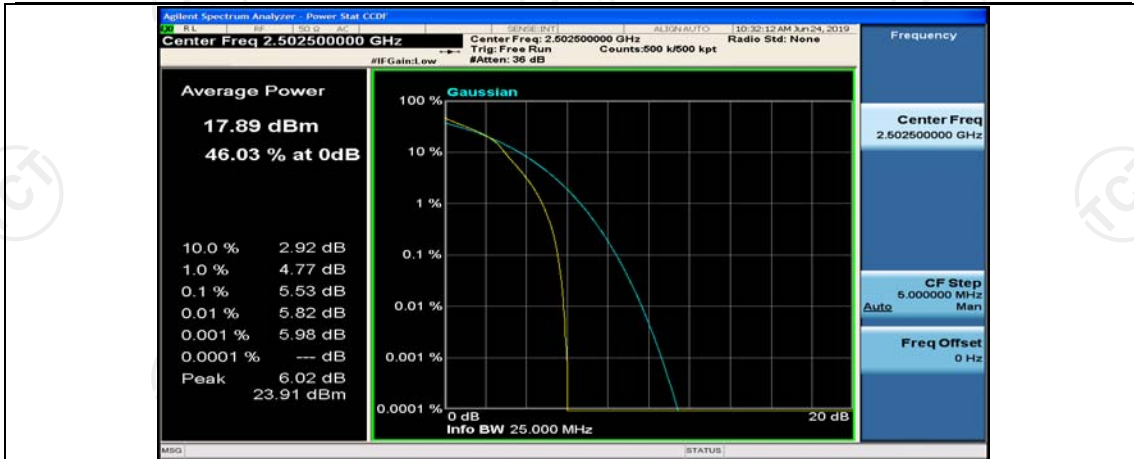

(Channel Bandwidth: 5 MHz)_LCH_16QAM_12RB#6