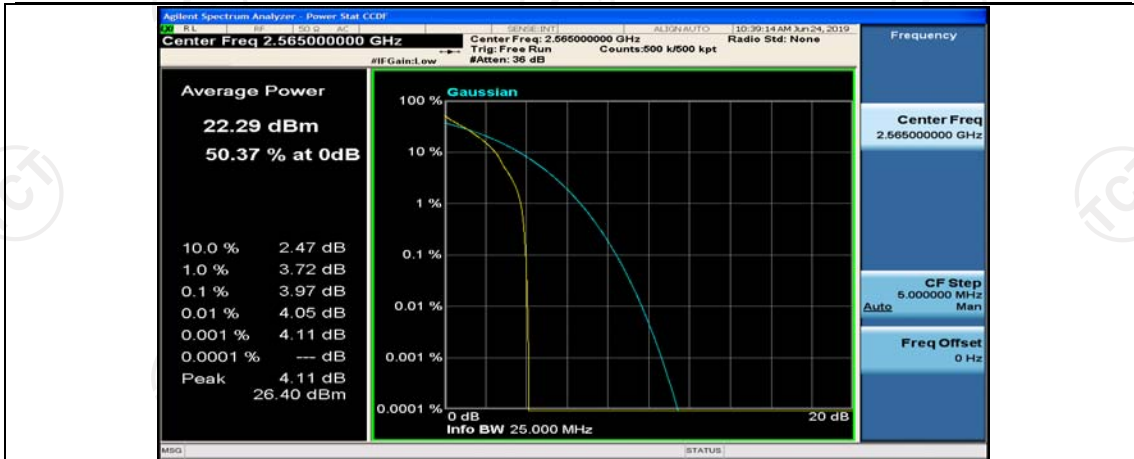

## Channel Bandwidth: 10 MHz

Channel Bandwidth: 10 MHz\_LCH\_QPSK\_1RB#0

Channel Bandwidth: 10 MHz\_MCH\_QPSK\_25RB#0

Channel Bandwidth: 10 MHz\_MCH\_QPSK\_25RB#12

Channel Bandwidth: 10 MHz\_MCH\_QPSK\_25RB#25