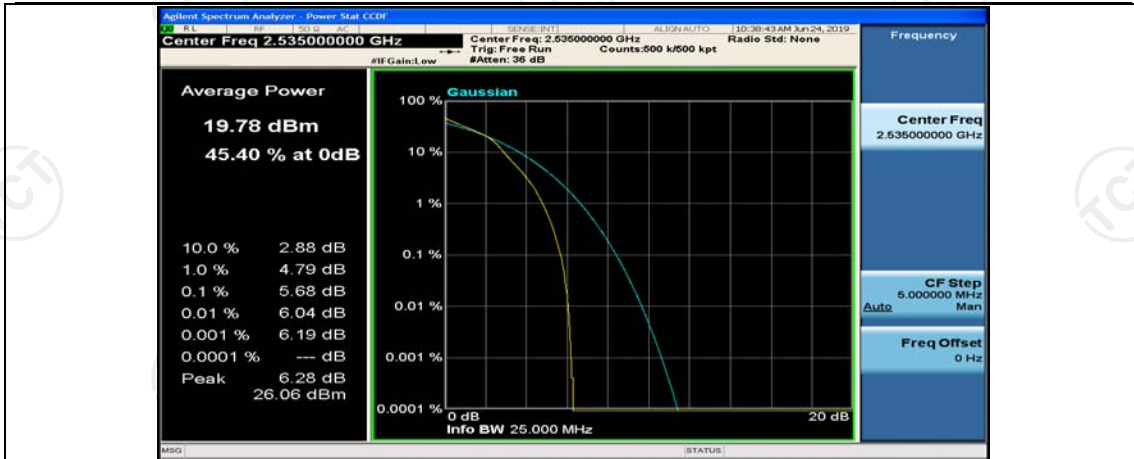

Channel Bandwidth: 10 MHz\_LCH\_16QAM\_1RB#0

Channel Bandwidth: 10 MHz\_HCH\_16QAM\_25RB#25

Channel Bandwidth: 10 MHz\_HCH\_16QAM\_50RB#0

Channel Bandwidth: 15 MHz

(Channel Bandwidth:15 MHz)\_LCH\_QPSK\_1RB#0