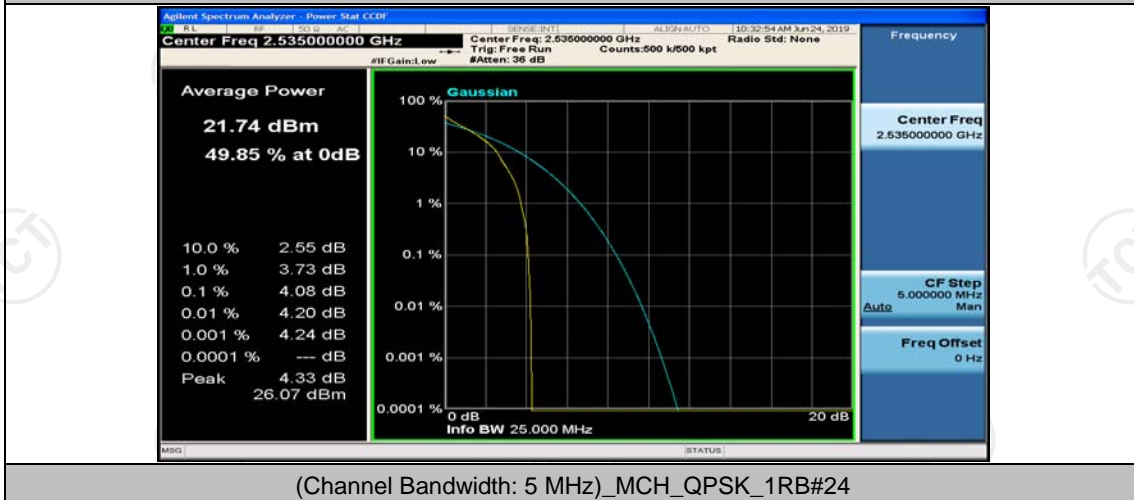

## Test Graphs

### Channel Bandwidth: 5 MHz

(Channel Bandwidth: 5 MHz)\_MCH\_QPSK\_1RB#0

(Channel Bandwidth: 5 MHz)\_MCH\_QPSK\_1RB#12

(Channel Bandwidth: 5 MHz)\_MCH\_QPSK\_1RB#24

(Channel Bandwidth: 5 MHz)\_MCH\_QPSK\_12RB#0