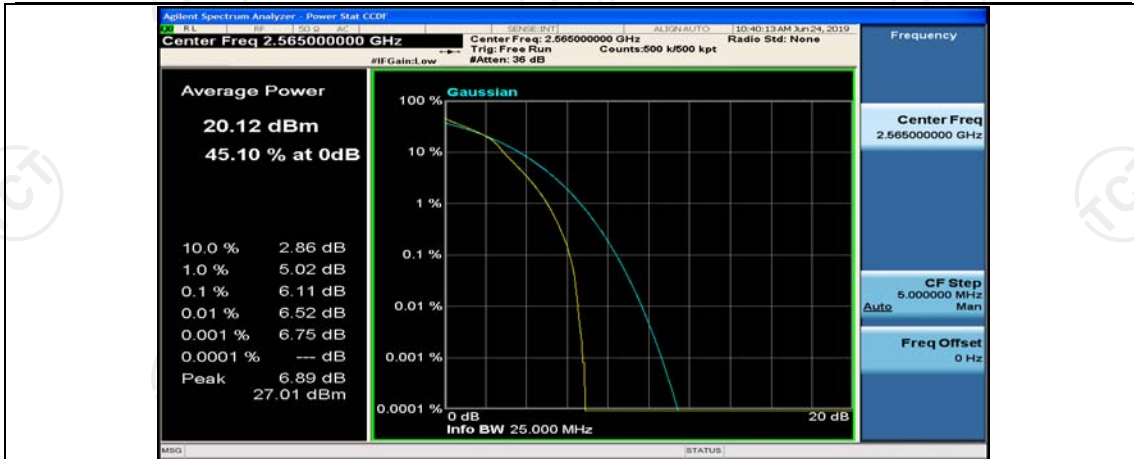

Channel Bandwidth: 10 MHz\_LCH\_16QAM\_1RB#0

Channel Bandwidth: 10 MHz\_HCH\_16QAM\_25RB#25

Channel Bandwidth: 10 MHz\_HCH\_16QAM\_50RB#0

Channel Bandwidth: 15 MHz

(Channel Bandwidth:15 MHz)\_LCH\_QPSK\_1RB#0