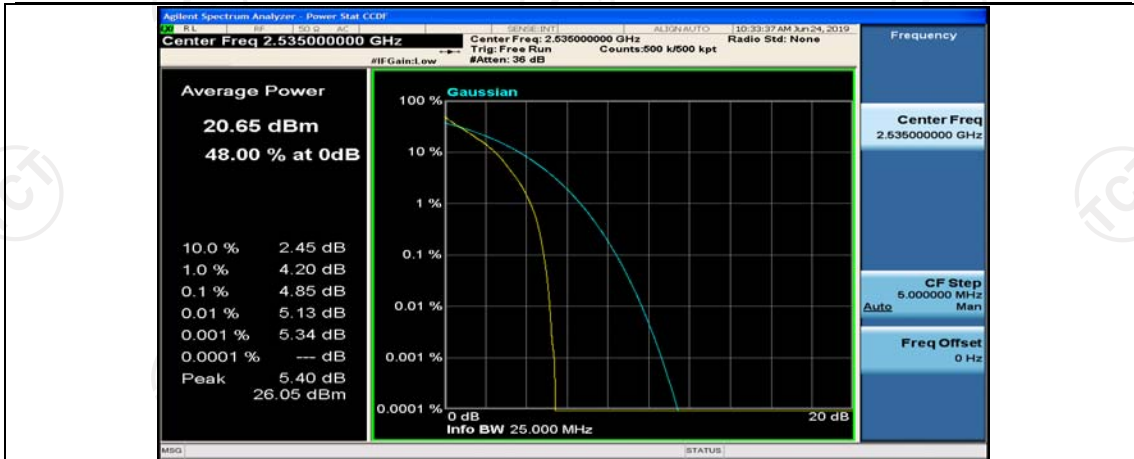

(Channel Bandwidth: 5 MHz)_MCH_QPSK_12RB#13

(Channel Bandwidth: 5 MHz)_MCH_QPSK_25RB#0