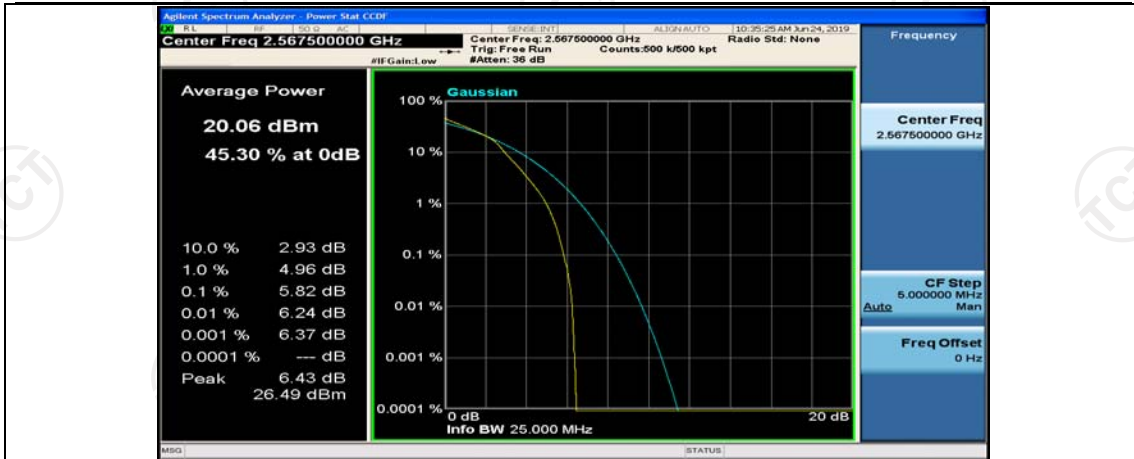

(Channel Bandwidth: 5 MHz)_HCH_16QAM_12RB#6

Channel Bandwidth: 10 MHz

Channel Bandwidth: 10 MHz_LCH_QPSK_1RB#0