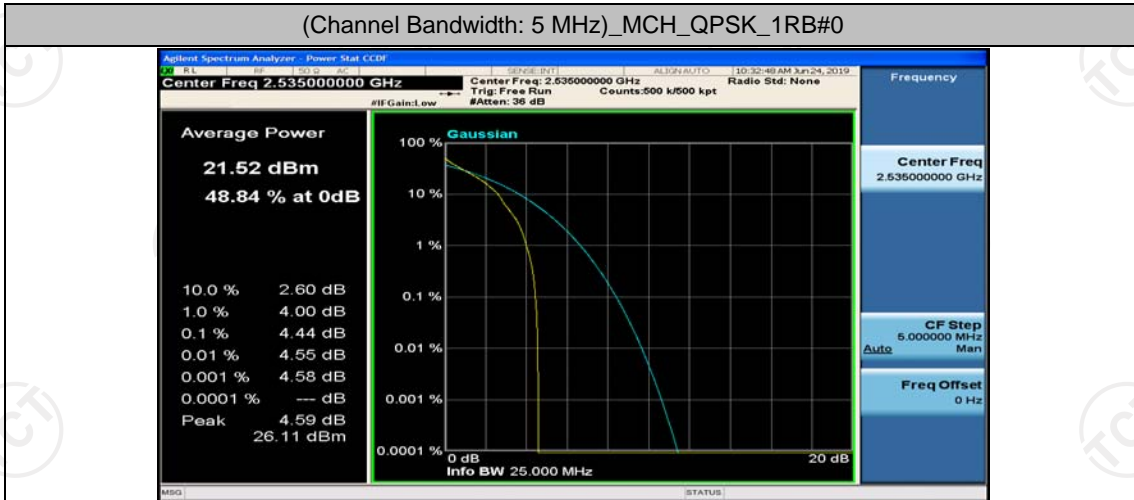

## Test Graphs

### Channel Bandwidth: 5 MHz

(Channel Bandwidth: 5 MHz)\_MCH\_QPSK\_1RB#0

(Channel Bandwidth: 5 MHz)\_MCH\_QPSK\_1RB#12

(Channel Bandwidth: 5 MHz)\_MCH\_QPSK\_1RB#24

(Channel Bandwidth: 5 MHz)\_MCH\_QPSK\_12RB#0