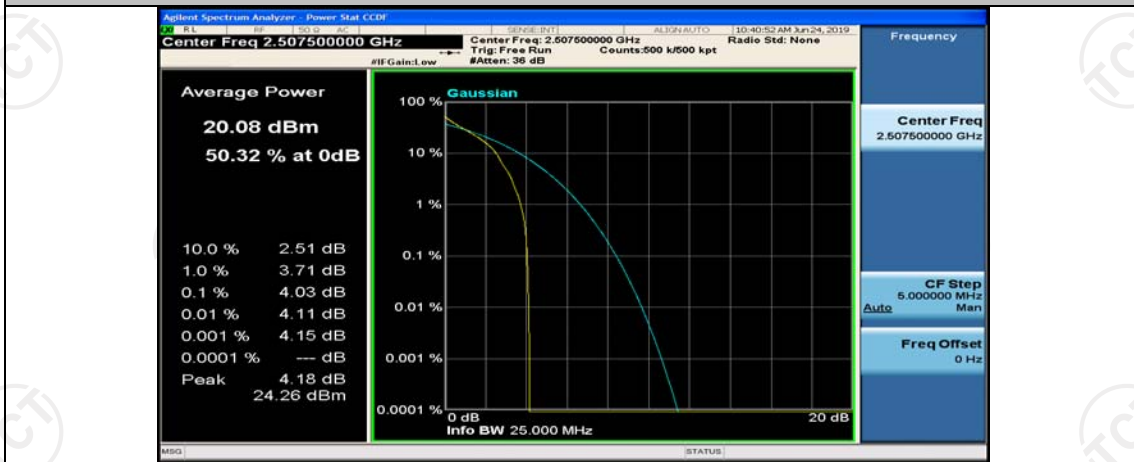

Channel Bandwidth: 10 MHz\_LCH\_16QAM\_1RB#0

Channel Bandwidth: 10 MHz\_HCH\_16QAM\_25RB#25

Channel Bandwidth: 10 MHz\_HCH\_16QAM\_50RB#0

Channel Bandwidth: 15 MHz

(Channel Bandwidth:15 MHz)\_LCH\_QPSK\_1RB#0