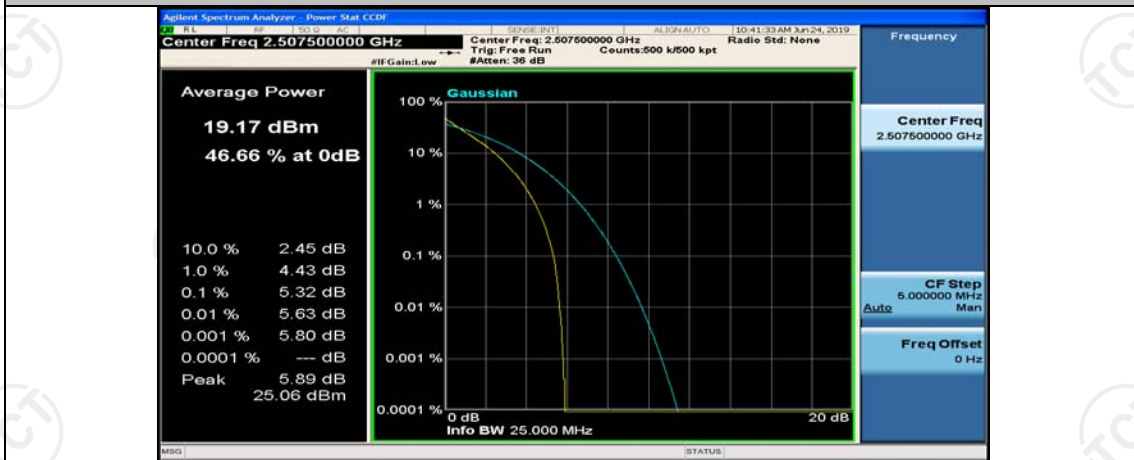

Channel Bandwidth: 10 MHz\_LCH\_16QAM\_1RB#0

Channel Bandwidth: 10 MHz\_HCH\_16QAM\_25RB#25

Channel Bandwidth: 10 MHz\_HCH\_16QAM\_50RB#0

Channel Bandwidth: 15 MHz

(Channel Bandwidth:15 MHz)\_LCH\_QPSK\_1RB#0