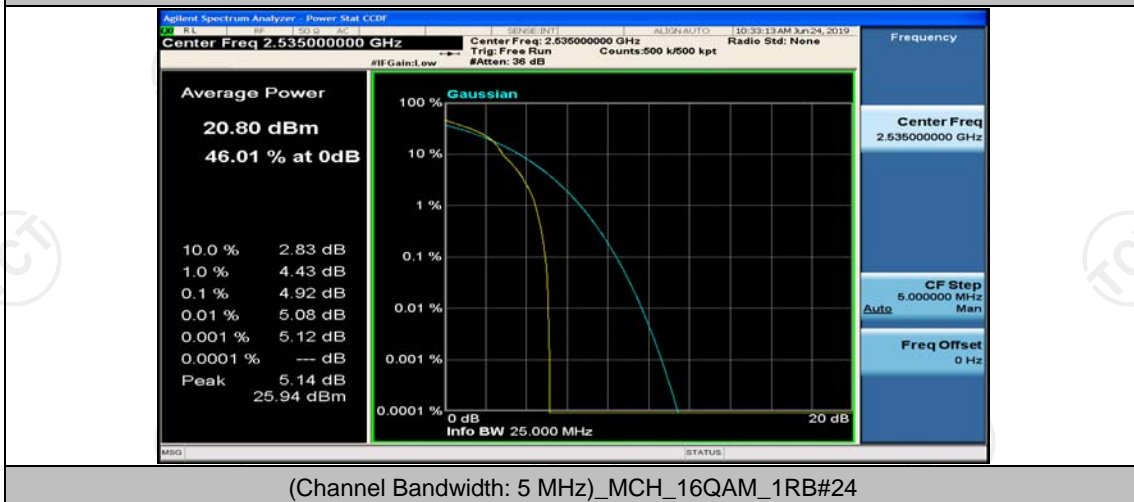

(Channel Bandwidth: 5 MHz)_MCH_16QAM_1RB#12

(Channel Bandwidth: 5 MHz)_MCH_16QAM_1RB#24