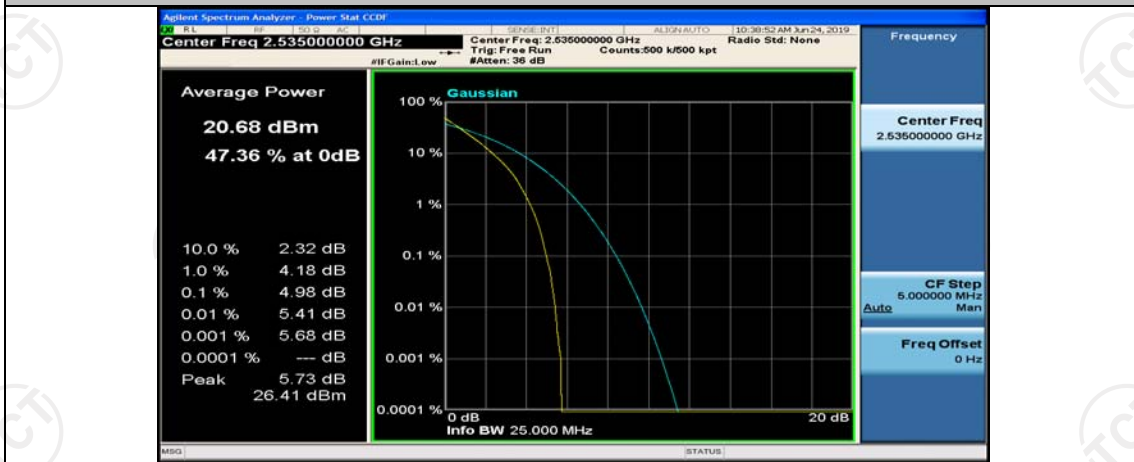

## Channel Bandwidth: 10 MHz

Channel Bandwidth: 10 MHz\_LCH\_QPSK\_1RB#0

Channel Bandwidth: 10 MHz\_MCH\_QPSK\_25RB#0

Channel Bandwidth: 10 MHz\_MCH\_QPSK\_25RB#12

Channel Bandwidth: 10 MHz\_MCH\_QPSK\_25RB#25