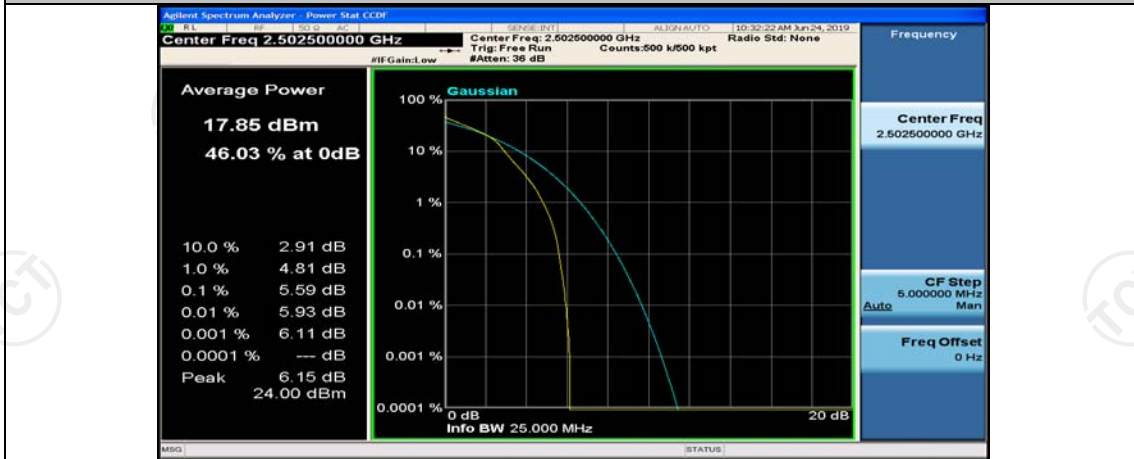

(Channel Bandwidth: 5 MHz)\_LCH\_16QAM\_1RB#0

(Channel Bandwidth: 5 MHz)\_LCH\_16QAM\_12RB#6

(Channel Bandwidth: 5 MHz)\_LCH\_16QAM\_12RB#13

(Channel Bandwidth: 5 MHz)\_LCH\_16QAM\_25RB#0

(Channel Bandwidth: 5 MHz)\_MCH\_16QAM\_1RB#0