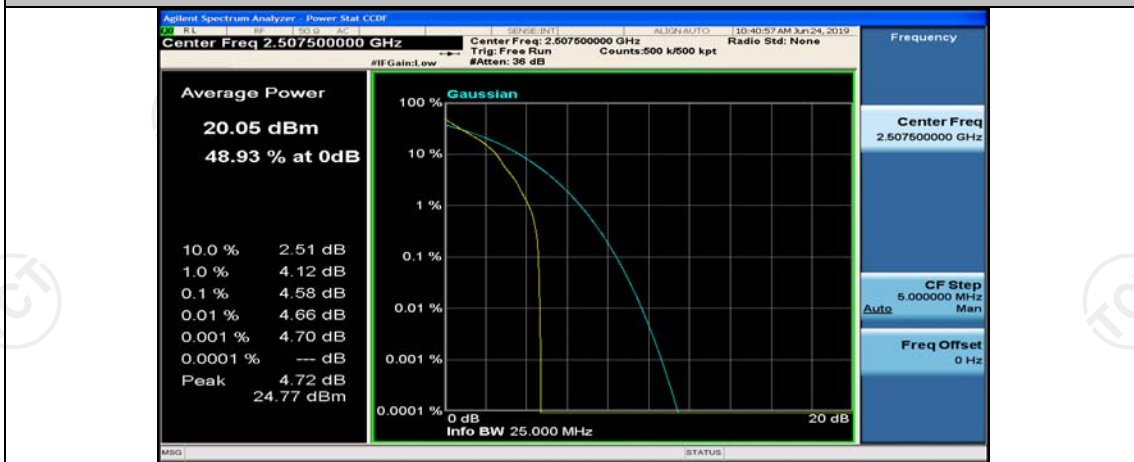

Channel Bandwidth: 10 MHz\_LCH\_16QAM\_1RB#0

Channel Bandwidth: 10 MHz\_HCH\_16QAM\_25RB#25

Channel Bandwidth: 10 MHz\_HCH\_16QAM\_50RB#0

Channel Bandwidth: 15 MHz

(Channel Bandwidth:15 MHz)\_LCH\_QPSK\_1RB#0