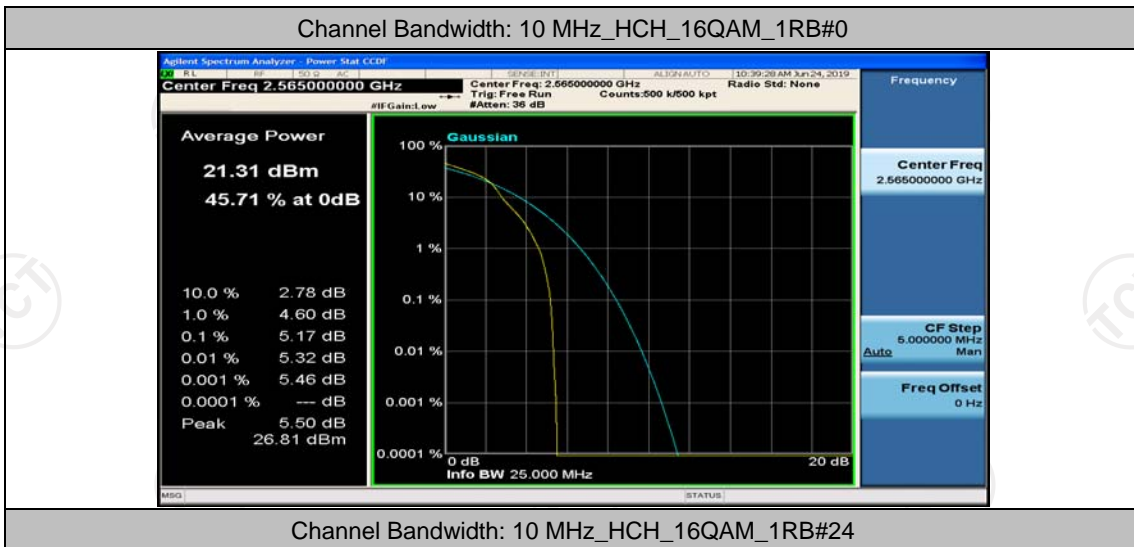

Channel Bandwidth: 10 MHz\_LCH\_16QAM\_1RB#0

Channel Bandwidth: 10 MHz\_HCH\_16QAM\_25RB#25

Channel Bandwidth: 10 MHz\_HCH\_16QAM\_50RB#0

Channel Bandwidth: 15 MHz

(Channel Bandwidth:15 MHz)\_LCH\_QPSK\_1RB#0