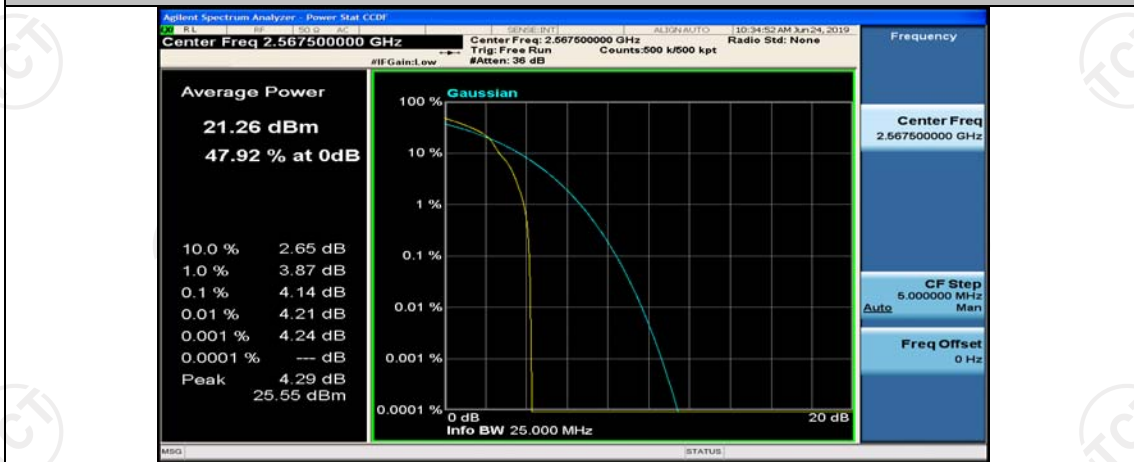

(Channel Bandwidth: 5 MHz)_HCH_16QAM_1RB#24

(Channel Bandwidth: 5 MHz)_HCH_16QAM_12RB#0