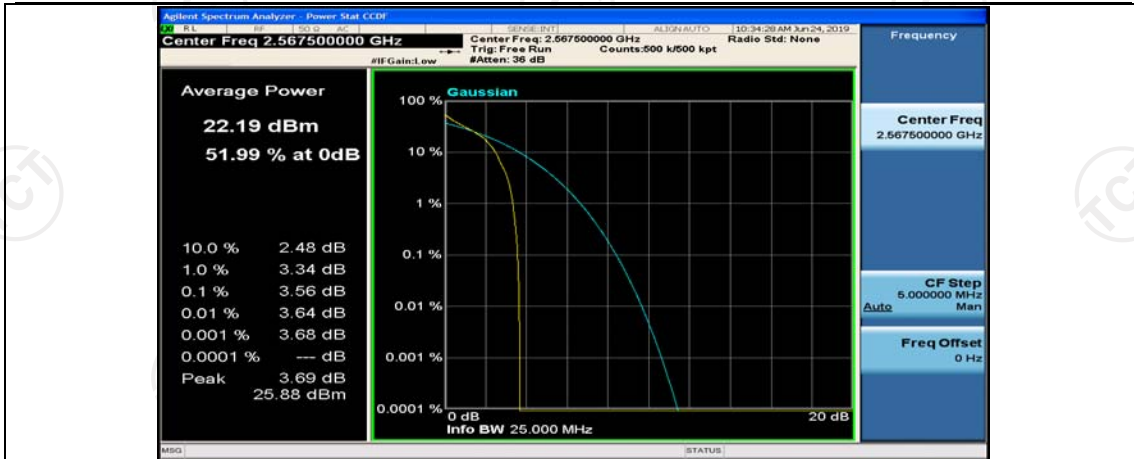

(Channel Bandwidth: 5 MHz)\_MCH\_QPSK\_12RB#6

(Channel Bandwidth: 5 MHz)\_MCH\_QPSK\_12RB#13

(Channel Bandwidth: 5 MHz)\_MCH\_QPSK\_25RB#0

(Channel Bandwidth: 5 MHz)\_HCH\_QPSK\_1RB#0

(Channel Bandwidth: 5 MHz)\_HCH\_QPSK\_1RB#12