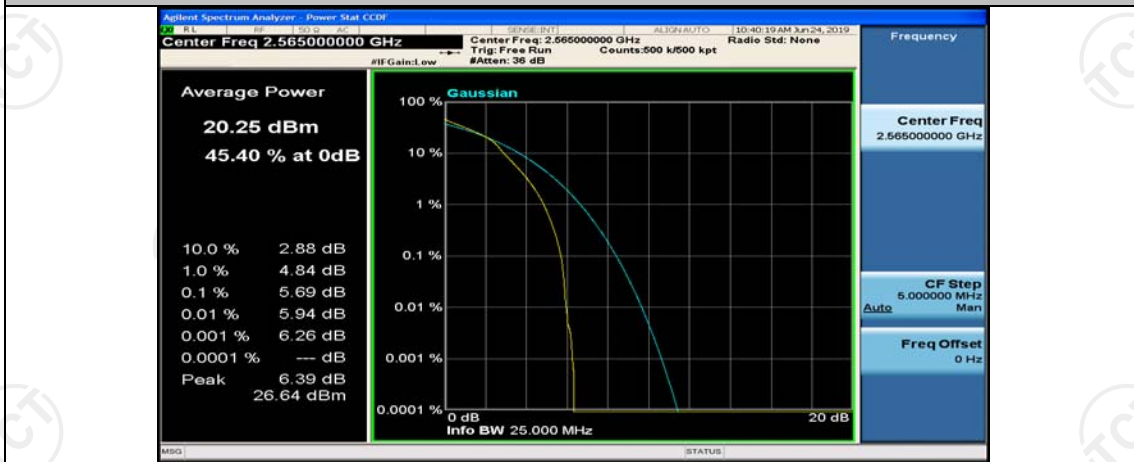

Channel Bandwidth: 10 MHz\_LCH\_16QAM\_1RB#0

Channel Bandwidth: 10 MHz\_HCH\_16QAM\_25RB#25

Channel Bandwidth: 10 MHz\_HCH\_16QAM\_50RB#0

Channel Bandwidth: 15 MHz

(Channel Bandwidth:15 MHz)\_LCH\_QPSK\_1RB#0