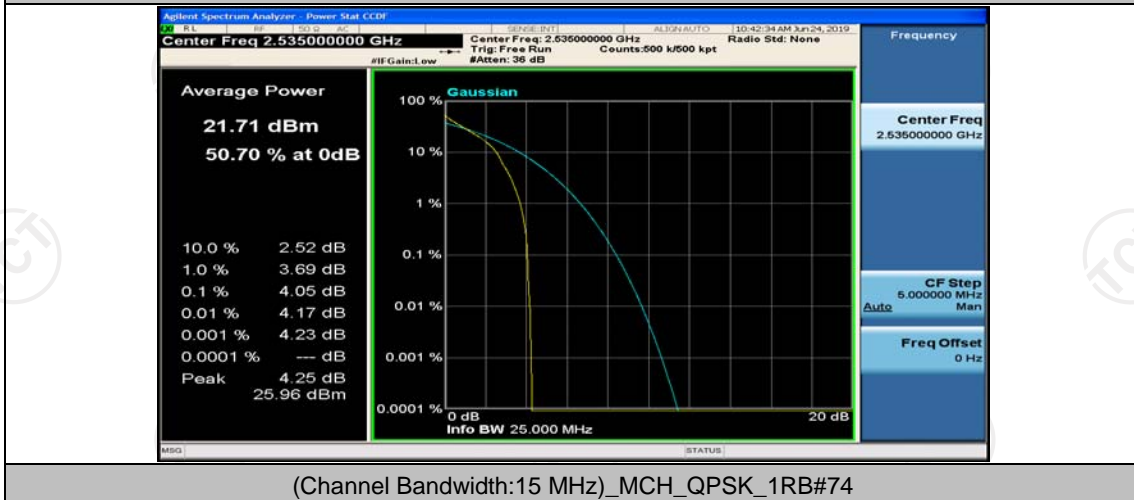

(Channel Bandwidth:15 MHz)_MCH_QPSK_1RB#37

(Channel Bandwidth:15 MHz)_MCH_QPSK_1RB#74