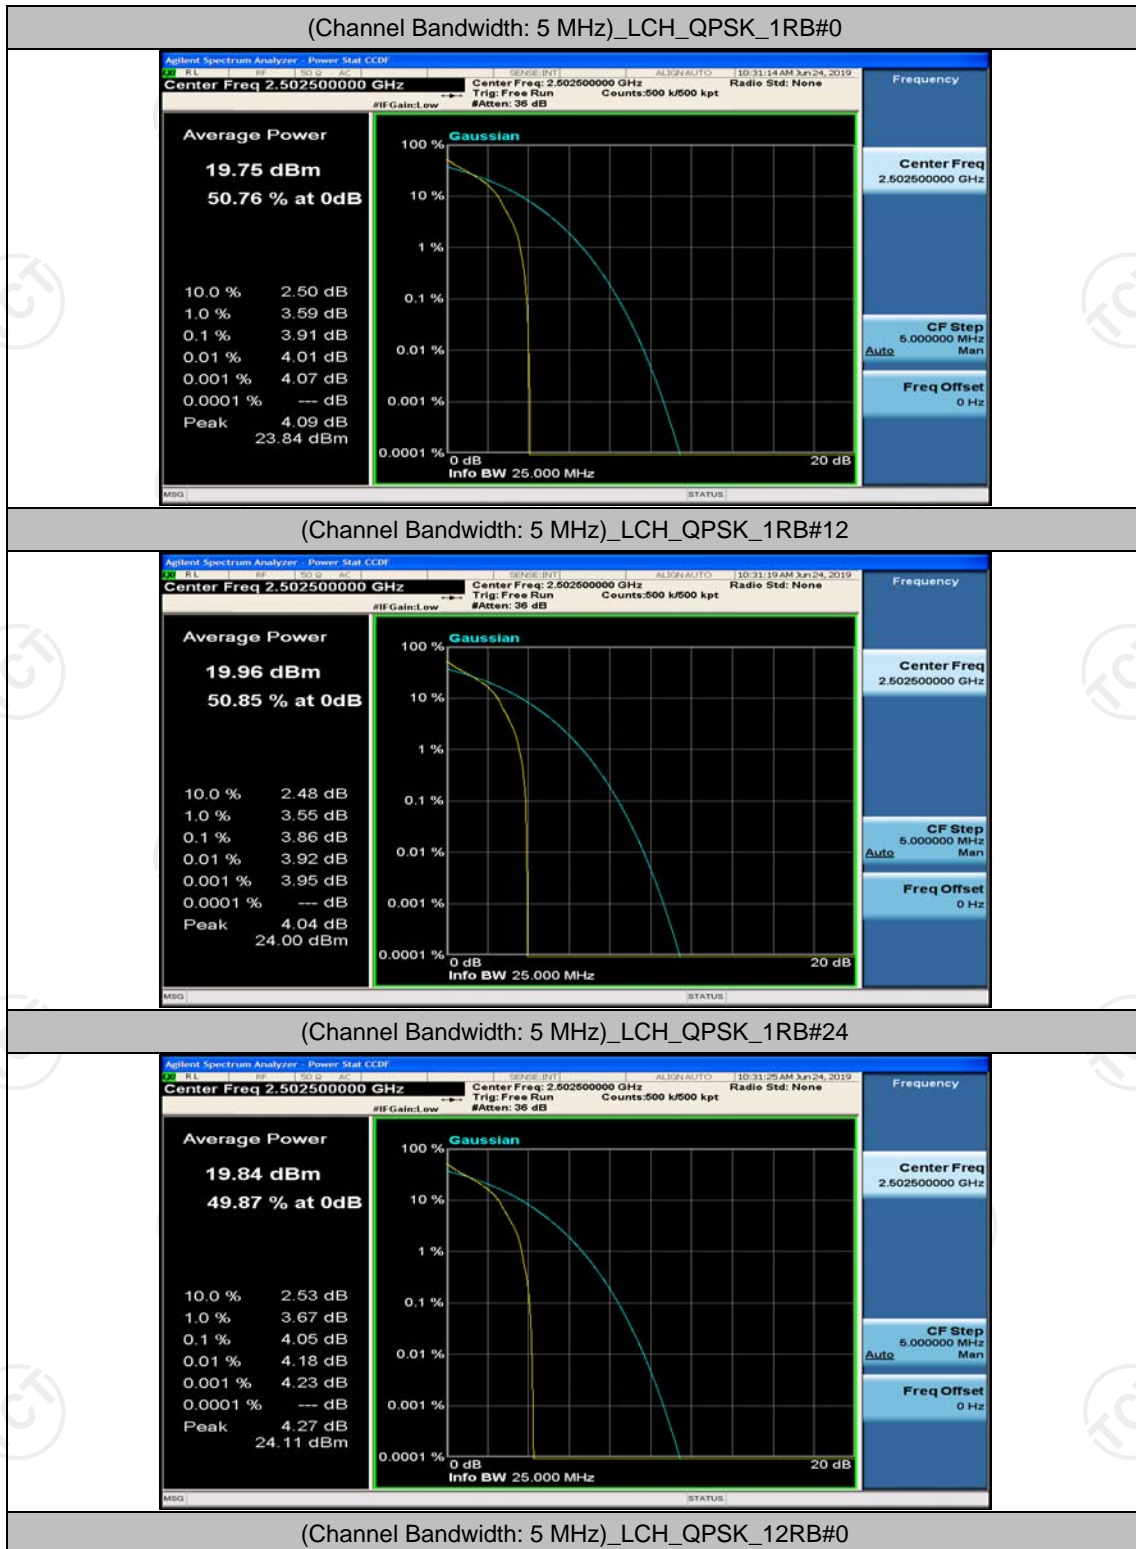

		50	50	4.92	<13	PASS
		100	0	5.24	<13	PASS
	HCH	1	0	4.33	<13	PASS
		1	49	4.37	<13	PASS
		1	99	3.59	<13	PASS
		50	0	5.17	<13	PASS
		50	25	5.23	<13	PASS
		50	50	5.02	<13	PASS
		100	0	5.34	<13	PASS
		100	0	5.34	<13	PASS
16QAM	LCH	1	0	4.69	<13	PASS
		1	49	4.92	<13	PASS
		1	99	5.49	<13	PASS
		50	0	5.67	<13	PASS
		50	25	5.7	<13	PASS
		50	50	6.11	<13	PASS
		100	0	6.13	<13	PASS
		100	0	6.13	<13	PASS
	MCH	1	0	5.48	<13	PASS
		1	49	4.78	<13	PASS
		1	99	4.73	<13	PASS
		50	0	6.05	<13	PASS
		50	25	6.08	<13	PASS
		50	50	5.73	<13	PASS
		100	0	6.05	<13	PASS
		100	0	6.05	<13	PASS
	HCH	1	0	5.2	<13	PASS
		1	49	5.42	<13	PASS
		1	99	4.81	<13	PASS
		50	0	6.07	<13	PASS
		50	25	6.08	<13	PASS
		50	50	5.94	<13	PASS
		100	0	6.12	<13	PASS
		100	0	6.12	<13	PASS

## Test Graphs

### Channel Bandwidth: 5 MHz

(Channel Bandwidth: 5 MHz)\_MCH\_QPSK\_1RB#0

(Channel Bandwidth: 5 MHz)\_MCH\_QPSK\_1RB#12

(Channel Bandwidth: 5 MHz)\_MCH\_QPSK\_1RB#24

(Channel Bandwidth: 5 MHz)\_MCH\_QPSK\_12RB#0