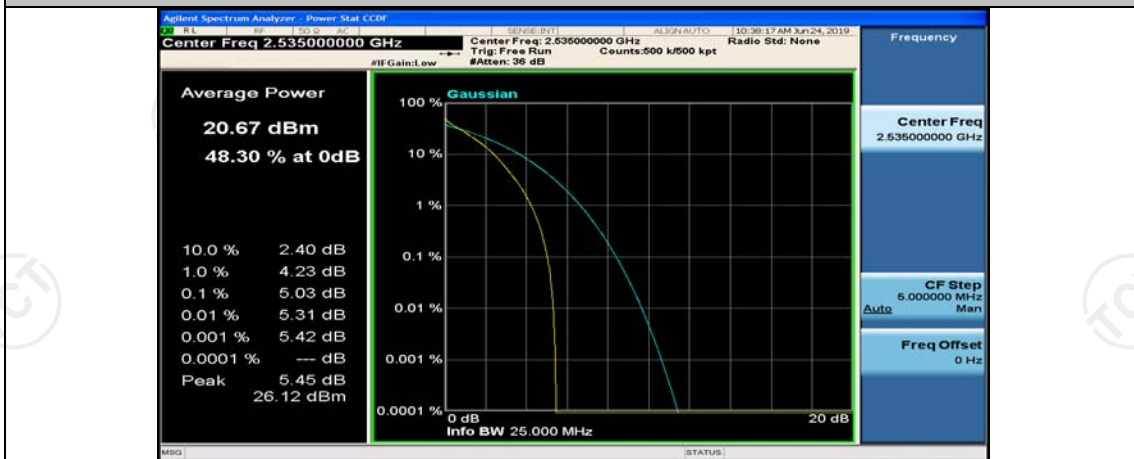

## Channel Bandwidth: 10 MHz

Channel Bandwidth: 10 MHz\_LCH\_QPSK\_1RB#0

Channel Bandwidth: 10 MHz\_MCH\_QPSK\_25RB#0

Channel Bandwidth: 10 MHz\_MCH\_QPSK\_25RB#12

Channel Bandwidth: 10 MHz\_MCH\_QPSK\_25RB#25