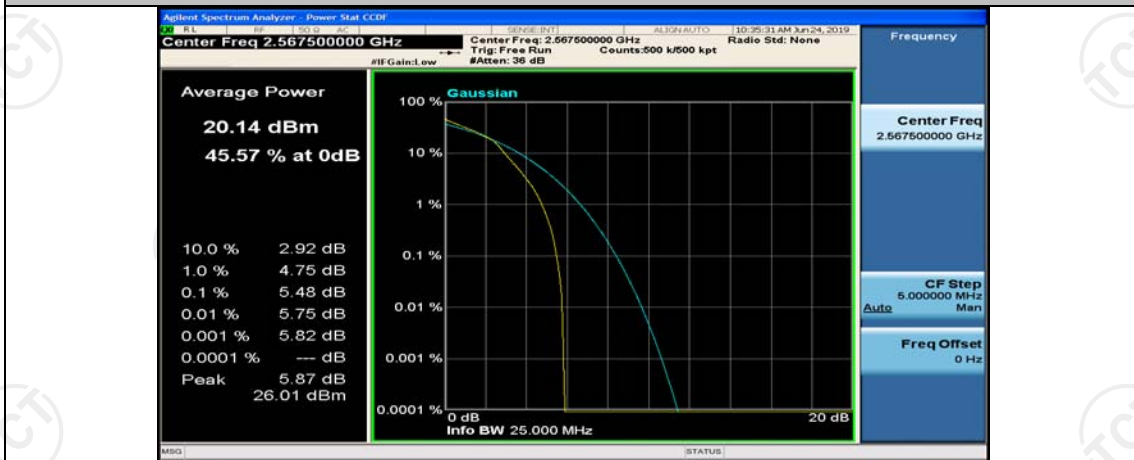

Channel Bandwidth: 10 MHz

Channel Bandwidth: 10 MHz_LCH_QPSK_1RB#0