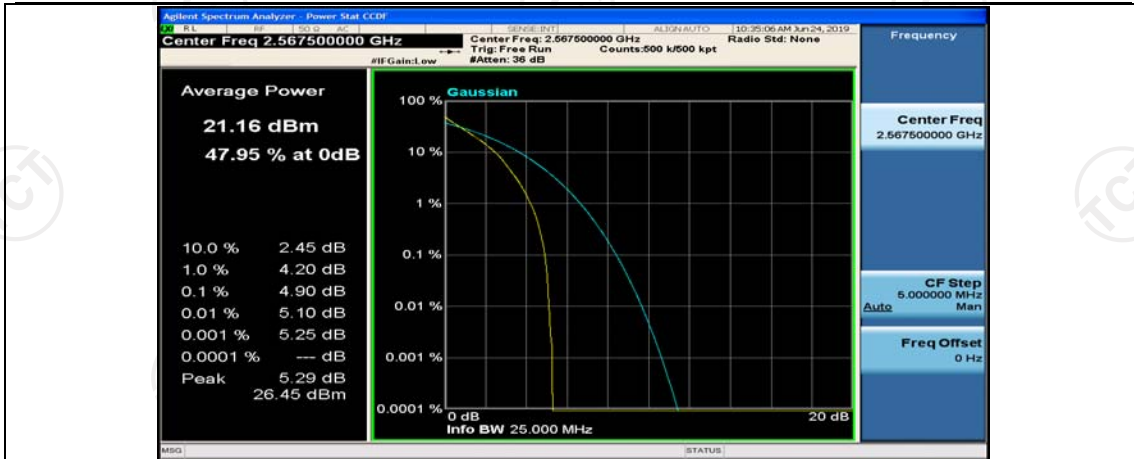

(Channel Bandwidth: 5 MHz)_HCH_QPSK_12RB#6

(Channel Bandwidth: 5 MHz)_HCH_QPSK_12RB#13