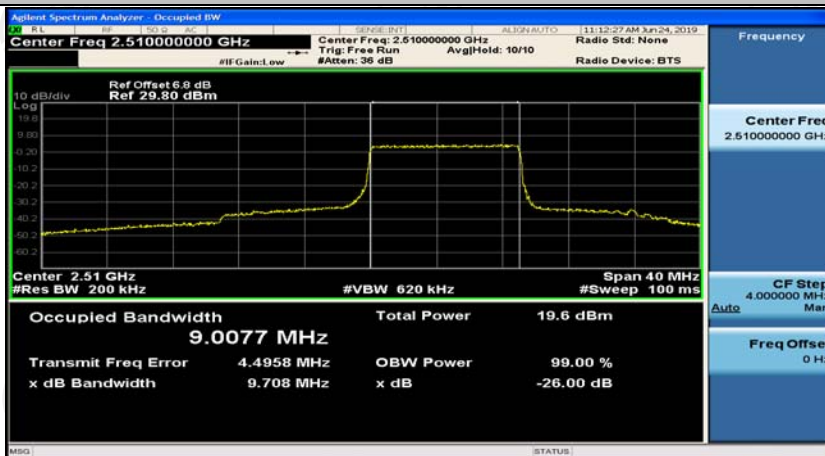

(Channel Bandwidth:20 MHz)_LCH_16QAM_50RB#50