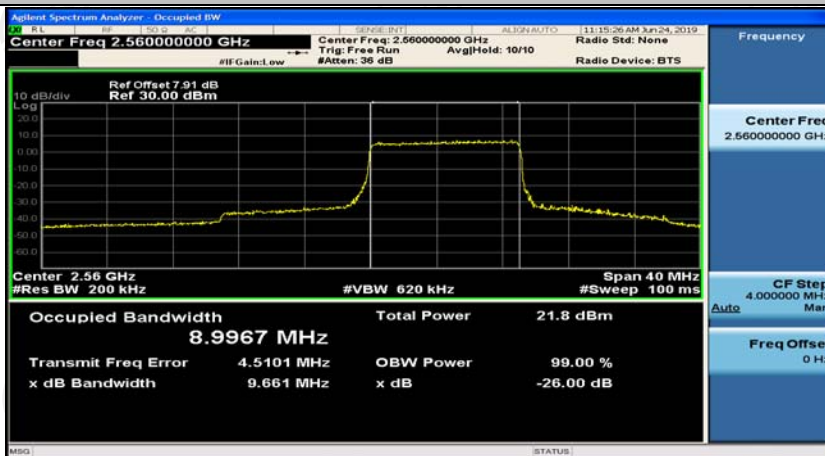

(Channel Bandwidth:20 MHz)_HCH_16QAM_1RB#50

(Channel Bandwidth:20 MHz)_HCH_16QAM_1RB#99

(Channel Bandwidth:20 MHz)_HCH_16QAM_50RB#0

(Channel Bandwidth:20 MHz)_HCH_16QAM_50RB#25

(Channel Bandwidth:20 MHz)_HCH_16QAM_50RB#50