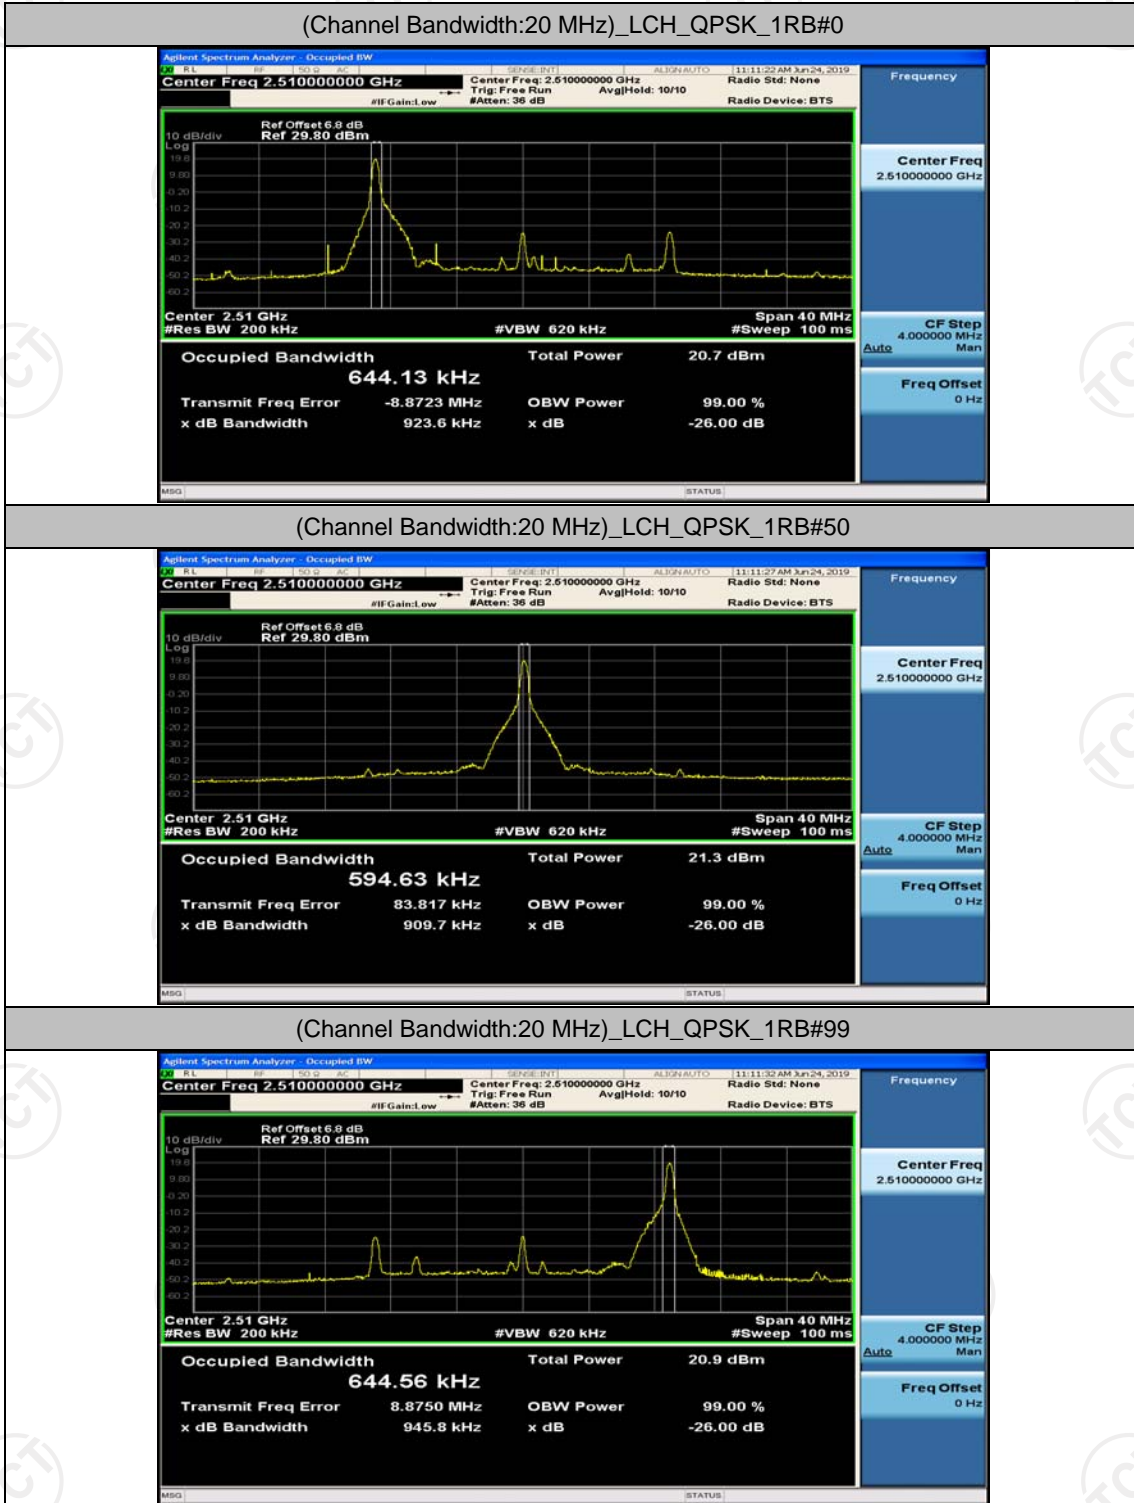

(Channel Bandwidth:15 MHz)_HCH_16QAM_1RB#0

(Channel Bandwidth:15 MHz)_HCH_16QAM_1RB#37

(Channel Bandwidth:15 MHz)_HCH_16QAM_1RB#74

(Channel Bandwidth:15 MHz)_HCH_16QAM_37RB#0

(Channel Bandwidth:15 MHz)_HCH_16QAM_37RB#18

(Channel Bandwidth:15 MHz)_HCH_16QAM_37RB#38

(Channel Bandwidth:15 MHz)_HCH_16QAM_75RB#0

Channel Bandwidth: 20 MHz

(Channel Bandwidth:20 MHz)_LCH_QPSK_50RB#0

(Channel Bandwidth:20 MHz)_LCH_QPSK_50RB#25

(Channel Bandwidth:20 MHz)_LCH_QPSK_50RB#50