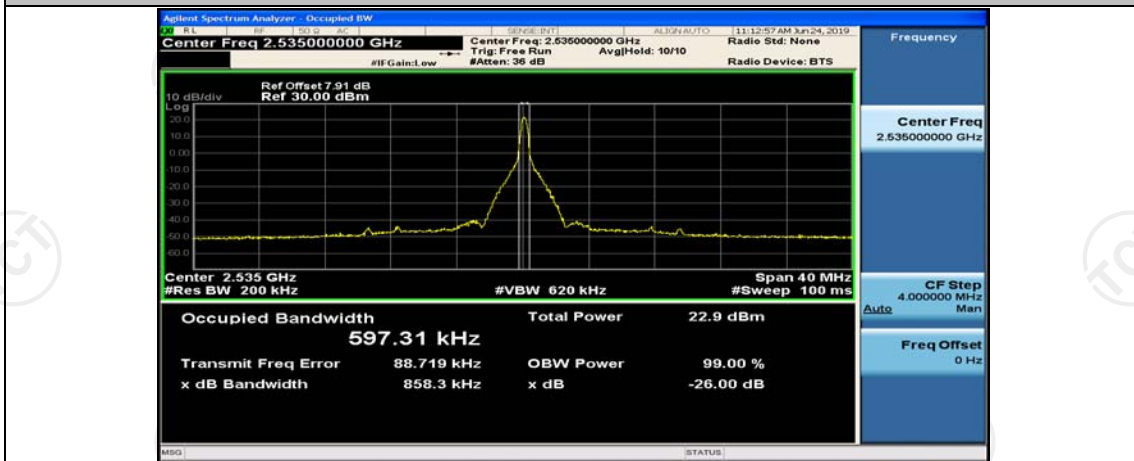

(Channel Bandwidth:15 MHz)_HCH_16QAM_37RB#38

(Channel Bandwidth:15 MHz)_HCH_16QAM_75RB#0

Channel Bandwidth: 20 MHz

(Channel Bandwidth:20 MHz)_LCH_QPSK_50RB#0

(Channel Bandwidth:20 MHz)_LCH_QPSK_50RB#25

(Channel Bandwidth:20 MHz)_LCH_QPSK_50RB#50

(Channel Bandwidth:20 MHz)_LCH_QPSK_100RB#0

(Channel Bandwidth:20 MHz)_MCH_QPSK_1RB#0

(Channel Bandwidth:20 MHz)_MCH_QPSK_1RB#50

(Channel Bandwidth:20 MHz)_MCH_QPSK_1RB#99

(Channel Bandwidth:20 MHz)_MCH_QPSK_50RB#0