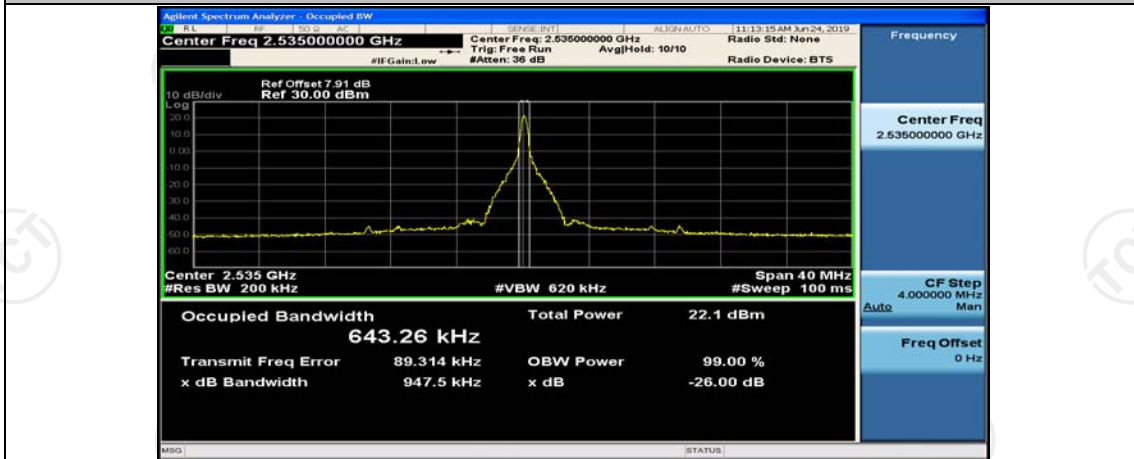

(Channel Bandwidth:20 MHz)_LCH_16QAM_50RB#50

(Channel Bandwidth:20 MHz)_LCH_16QAM_100RB#0

(Channel Bandwidth:20 MHz)_MCH_16QAM_1RB#0

(Channel Bandwidth:20 MHz)_MCH_16QAM_1RB#50

(Channel Bandwidth:20 MHz)_MCH_16QAM_1RB#99