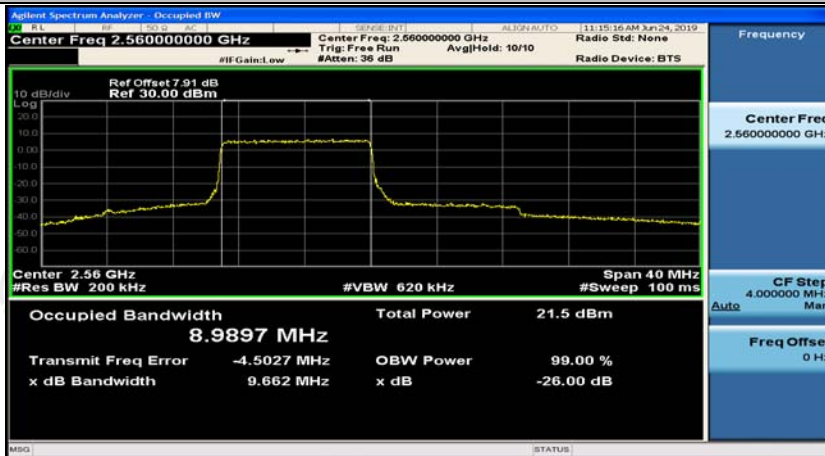

(Channel Bandwidth:20 MHz)_HCH_16QAM_50RB#0