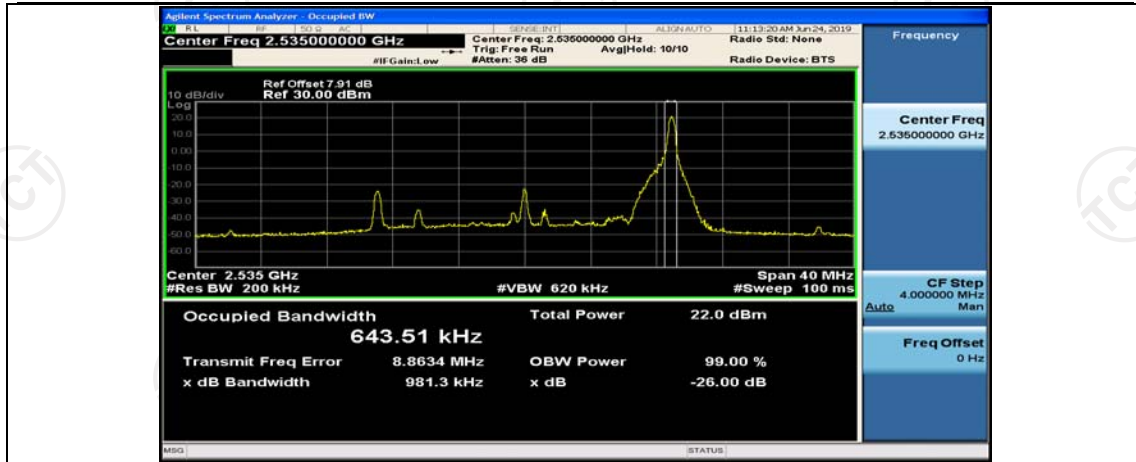

(Channel Bandwidth:20 MHz)_LCH_16QAM_50RB#50

(Channel Bandwidth:20 MHz)_LCH_16QAM_100RB#0

(Channel Bandwidth:20 MHz)_MCH_16QAM_1RB#0

(Channel Bandwidth:20 MHz)_MCH_16QAM_1RB#50

(Channel Bandwidth:20 MHz)_MCH_16QAM_1RB#99