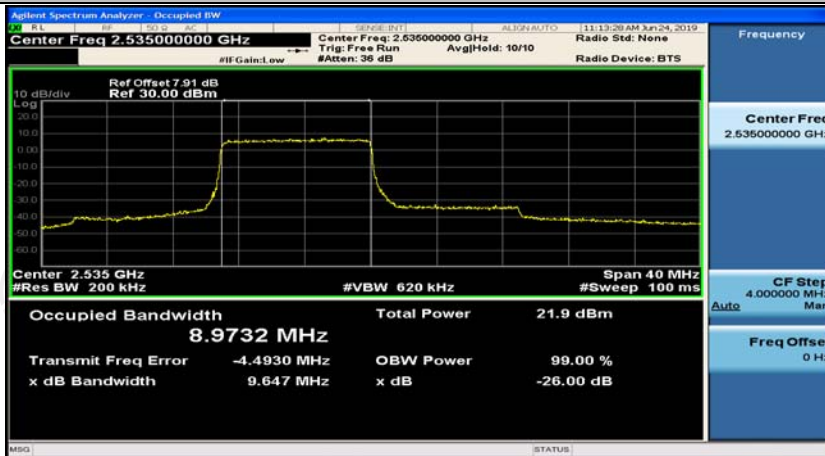

(Channel Bandwidth:20 MHz)_LCH_QPSK_100RB#0

(Channel Bandwidth:20 MHz)_MCH_QPSK_1RB#0

(Channel Bandwidth:20 MHz)_MCH_QPSK_1RB#50

(Channel Bandwidth:20 MHz)_MCH_QPSK_1RB#99

(Channel Bandwidth:20 MHz)_MCH_QPSK_50RB#0