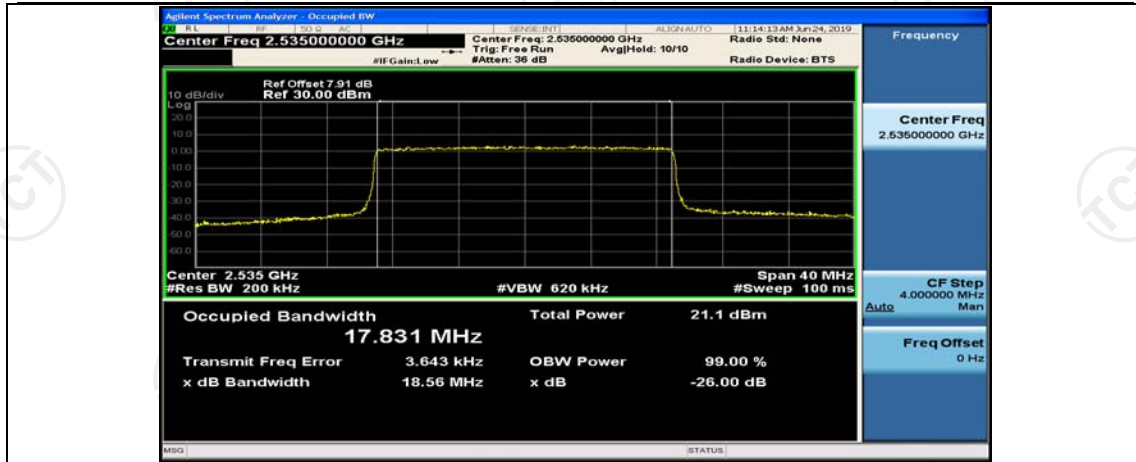

(Channel Bandwidth:20 MHz)_MCH_16QAM_50RB#0

(Channel Bandwidth:20 MHz)_MCH_16QAM_50RB#25

(Channel Bandwidth:20 MHz)_MCH_16QAM_50RB#50

(Channel Bandwidth:20 MHz)_MCH_16QAM_100RB#0

(Channel Bandwidth:20 MHz)_HCH_16QAM_1RB#0