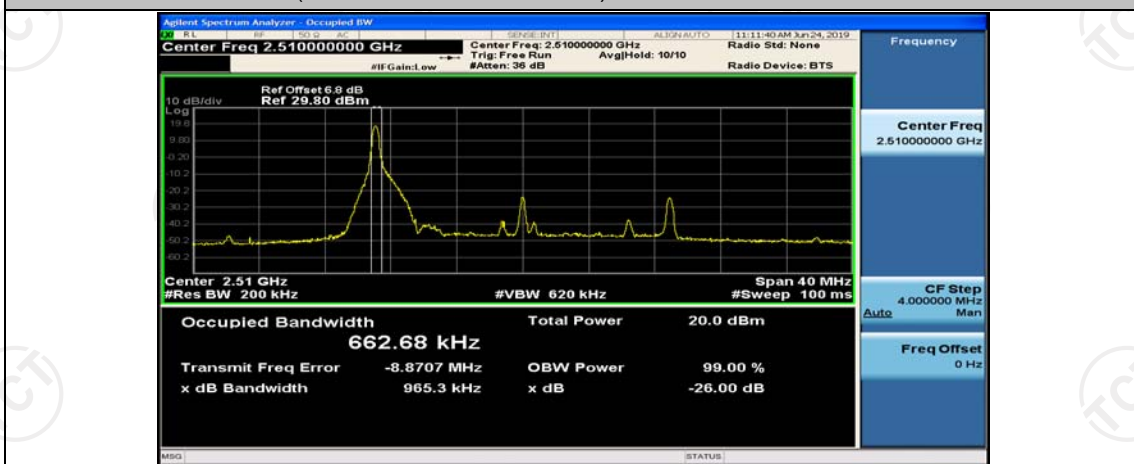

(Channel Bandwidth:20 MHz)_LCH_16QAM_1RB#0