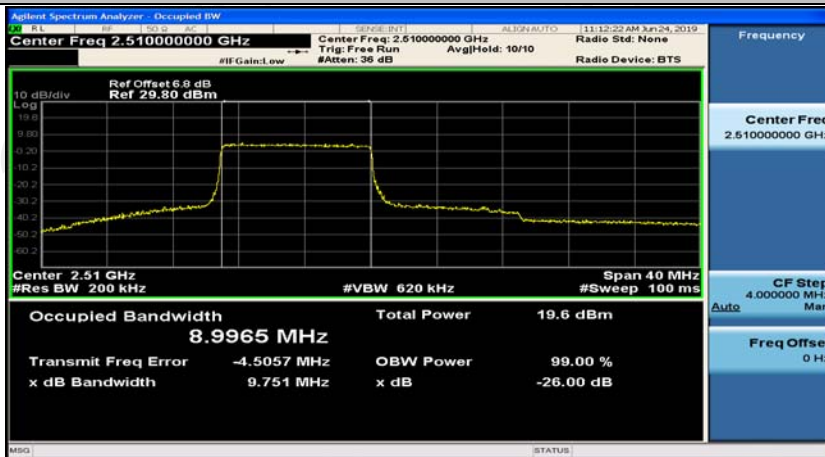

(Channel Bandwidth:20 MHz)_LCH_16QAM_1RB#0

(Channel Bandwidth:20 MHz)_LCH_16QAM_1RB#50

(Channel Bandwidth:20 MHz)_LCH_16QAM_1RB#99

(Channel Bandwidth:20 MHz)_LCH_16QAM_50RB#0

(Channel Bandwidth:20 MHz)_LCH_16QAM_50RB#25