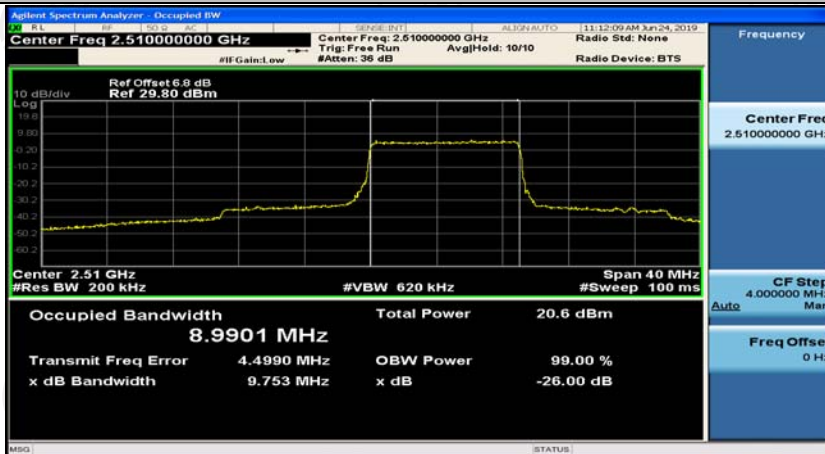

(Channel Bandwidth:15 MHz)_HCH_16QAM_37RB#38

(Channel Bandwidth:15 MHz)_HCH_16QAM_75RB#0

Channel Bandwidth: 20 MHz

(Channel Bandwidth:20 MHz)_LCH_QPSK_50RB#0

(Channel Bandwidth:20 MHz)_LCH_QPSK_50RB#25

(Channel Bandwidth:20 MHz)_LCH_QPSK_50RB#50