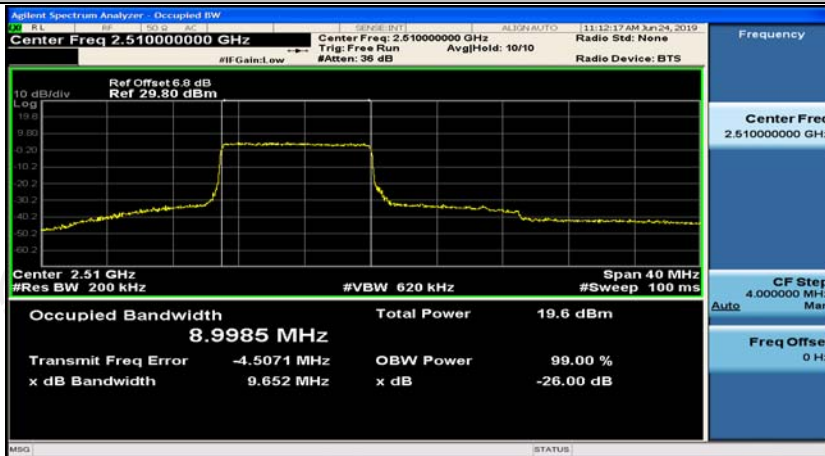

(Channel Bandwidth:20 MHz)_LCH_16QAM_1RB#0

(Channel Bandwidth:20 MHz)_LCH_16QAM_1RB#50

(Channel Bandwidth:20 MHz)_LCH_16QAM_1RB#99

(Channel Bandwidth:20 MHz)_LCH_16QAM_50RB#0

(Channel Bandwidth:20 MHz)_LCH_16QAM_50RB#25