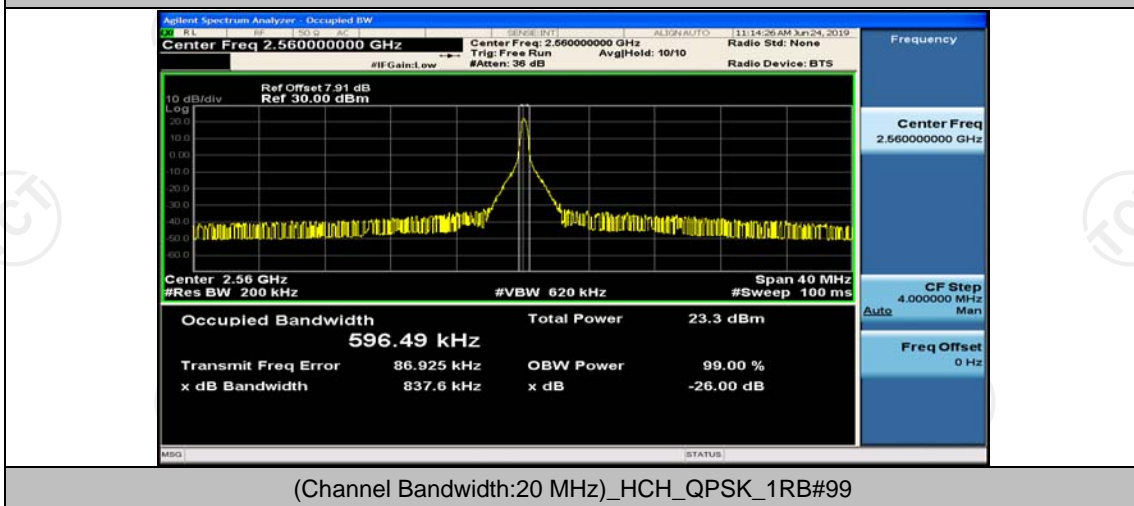

(Channel Bandwidth:20 MHz)_MCH_QPSK_50RB#25

(Channel Bandwidth:20 MHz)_MCH_QPSK_50RB#50

(Channel Bandwidth:20 MHz)_MCH_QPSK_100RB#0

(Channel Bandwidth:20 MHz)_HCH_QPSK_1RB#0

(Channel Bandwidth:20 MHz)_HCH_QPSK_1RB#50