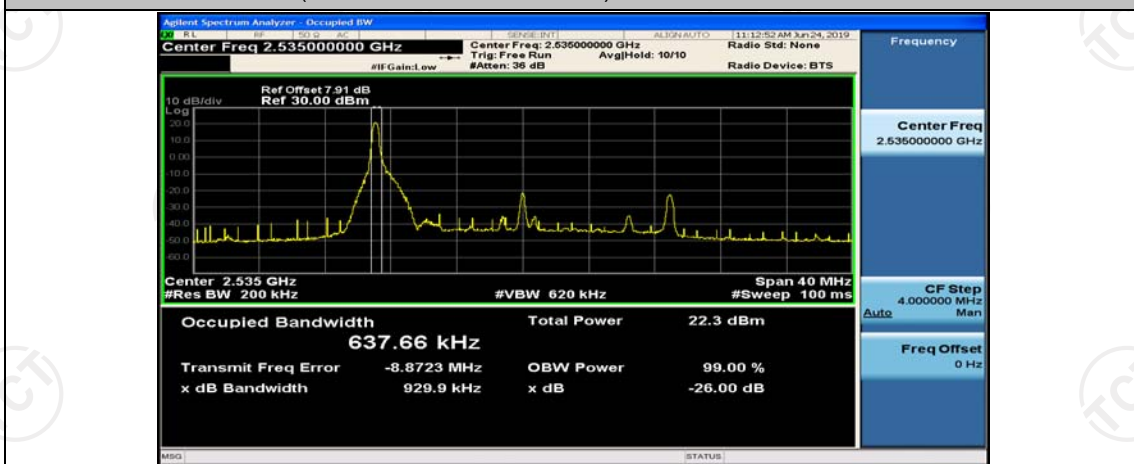

(Channel Bandwidth:15 MHz)_HCH_16QAM_37RB#38

(Channel Bandwidth:15 MHz)_HCH_16QAM_75RB#0

Channel Bandwidth: 20 MHz

(Channel Bandwidth:20 MHz)_LCH_QPSK_50RB#0

(Channel Bandwidth:20 MHz)_LCH_QPSK_50RB#25

(Channel Bandwidth:20 MHz)_LCH_QPSK_50RB#50

(Channel Bandwidth:20 MHz)_LCH_QPSK_100RB#0

(Channel Bandwidth:20 MHz)_MCH_QPSK_1RB#0

(Channel Bandwidth:20 MHz)_MCH_QPSK_1RB#50

(Channel Bandwidth:20 MHz)_MCH_QPSK_1RB#99

(Channel Bandwidth:20 MHz)_MCH_QPSK_50RB#0