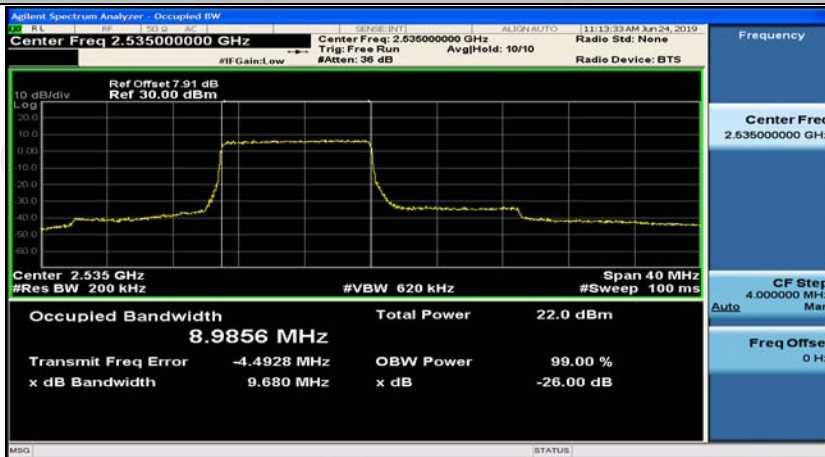

(Channel Bandwidth:20 MHz)_MCH_QPSK_50RB#25