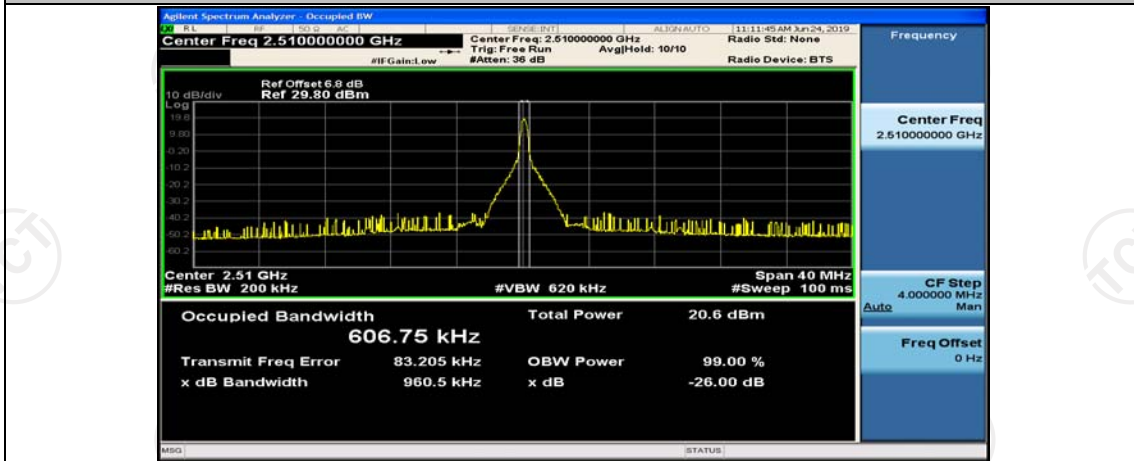

(Channel Bandwidth:20 MHz)_LCH_16QAM_1RB#50