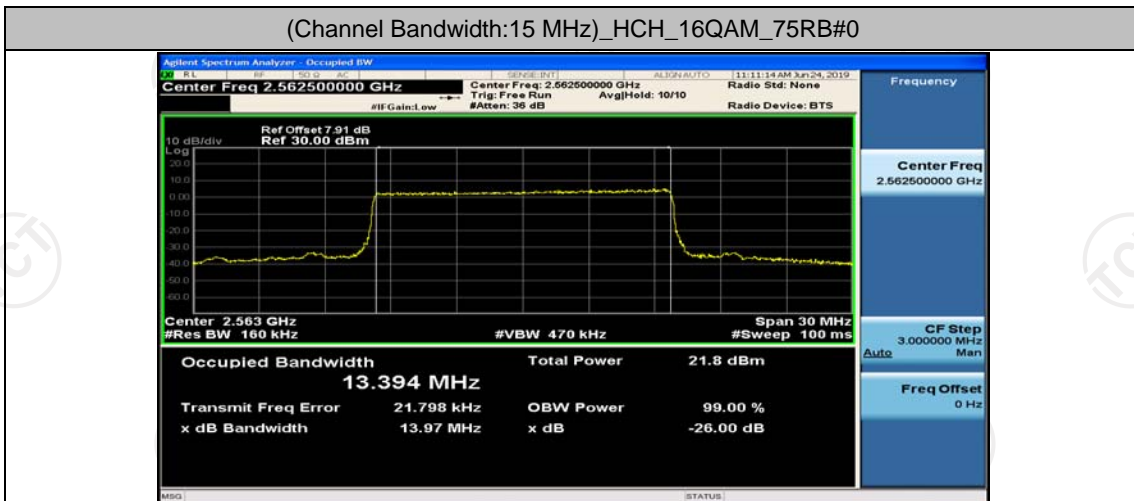

(Channel Bandwidth:15 MHz)_HCH_16QAM_1RB#0

(Channel Bandwidth:15 MHz)_HCH_16QAM_1RB#37

(Channel Bandwidth:15 MHz)_HCH_16QAM_1RB#74

(Channel Bandwidth:15 MHz)_HCH_16QAM_37RB#0

(Channel Bandwidth:15 MHz)_HCH_16QAM_37RB#18

(Channel Bandwidth:15 MHz)_HCH_16QAM_37RB#38

(Channel Bandwidth:15 MHz)_HCH_16QAM_75RB#0

Channel Bandwidth: 20 MHz

(Channel Bandwidth:20 MHz)_LCH_QPSK_50RB#0

(Channel Bandwidth:20 MHz)_LCH_QPSK_50RB#25

(Channel Bandwidth:20 MHz)_LCH_QPSK_50RB#50