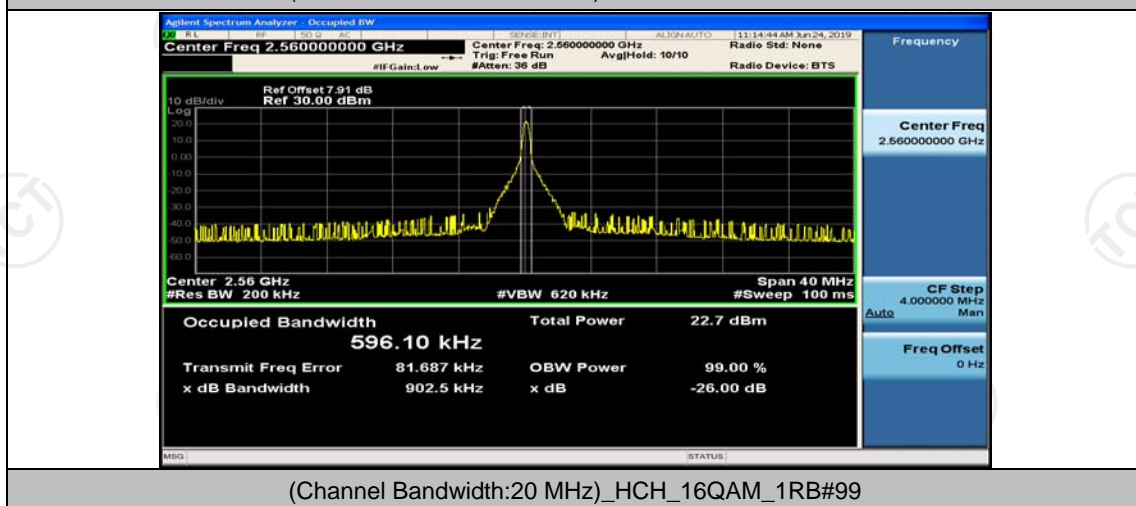

(Channel Bandwidth:20 MHz)_HCH_16QAM_1RB#50

(Channel Bandwidth:20 MHz)_HCH_16QAM_1RB#99