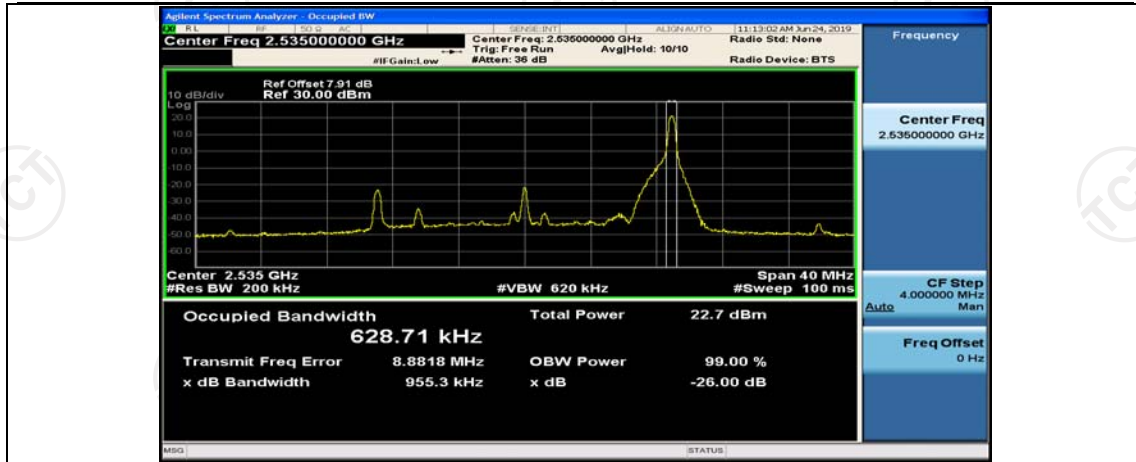

(Channel Bandwidth:20 MHz)_LCH_QPSK_100RB#0

(Channel Bandwidth:20 MHz)_MCH_QPSK_1RB#0

(Channel Bandwidth:20 MHz)_MCH_QPSK_1RB#50

(Channel Bandwidth:20 MHz)_MCH_QPSK_1RB#99

(Channel Bandwidth:20 MHz)_MCH_QPSK_50RB#0