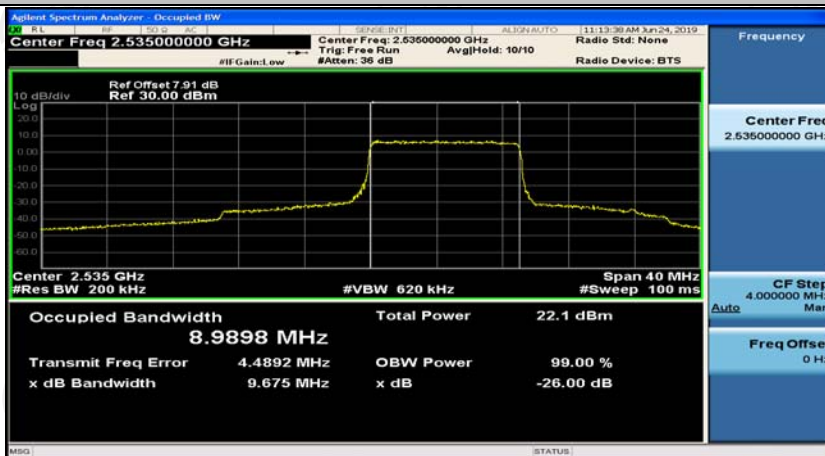

(Channel Bandwidth:20 MHz)_MCH_QPSK_50RB#50