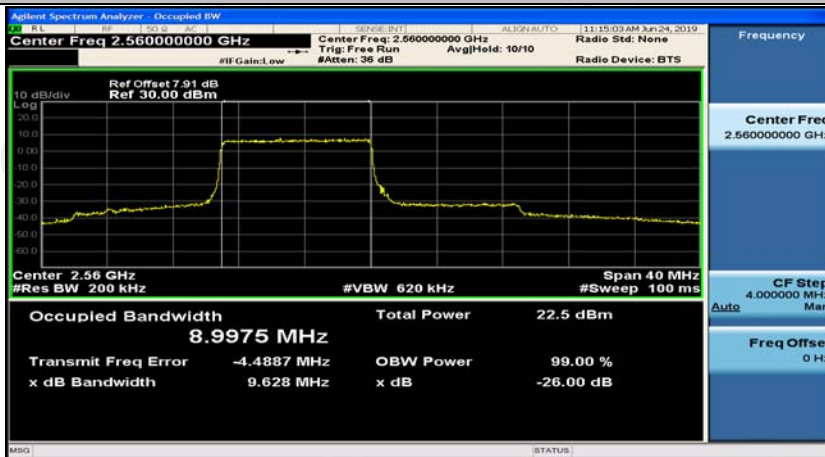

(Channel Bandwidth:20 MHz)_HCH_QPSK_50RB#25