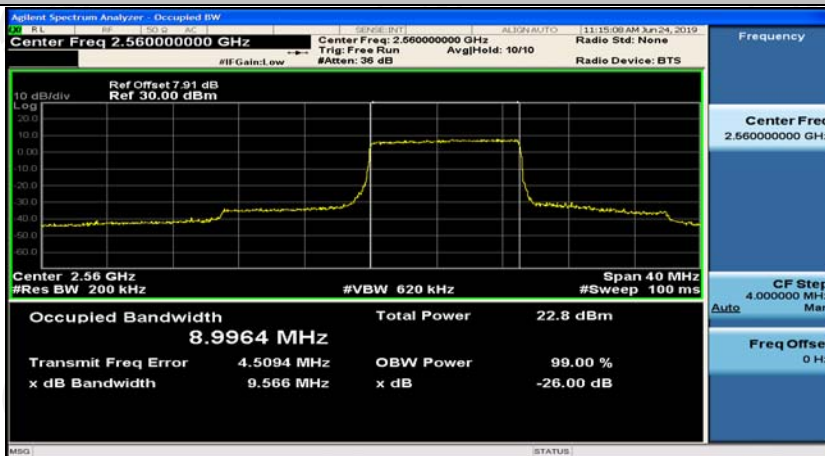

(Channel Bandwidth:20 MHz)_HCH_QPSK_1RB#99

(Channel Bandwidth:20 MHz)_HCH_QPSK_50RB#0

(Channel Bandwidth:20 MHz)_HCH_QPSK_50RB#25

(Channel Bandwidth:20 MHz)_HCH_QPSK_50RB#50

(Channel Bandwidth:20 MHz)_HCH_QPSK_100RB#0