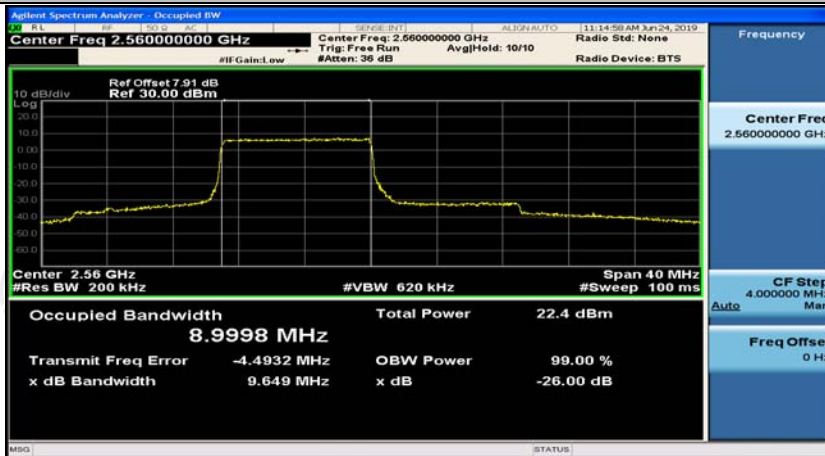

(Channel Bandwidth:20 MHz)_HCH_QPSK_50RB#0