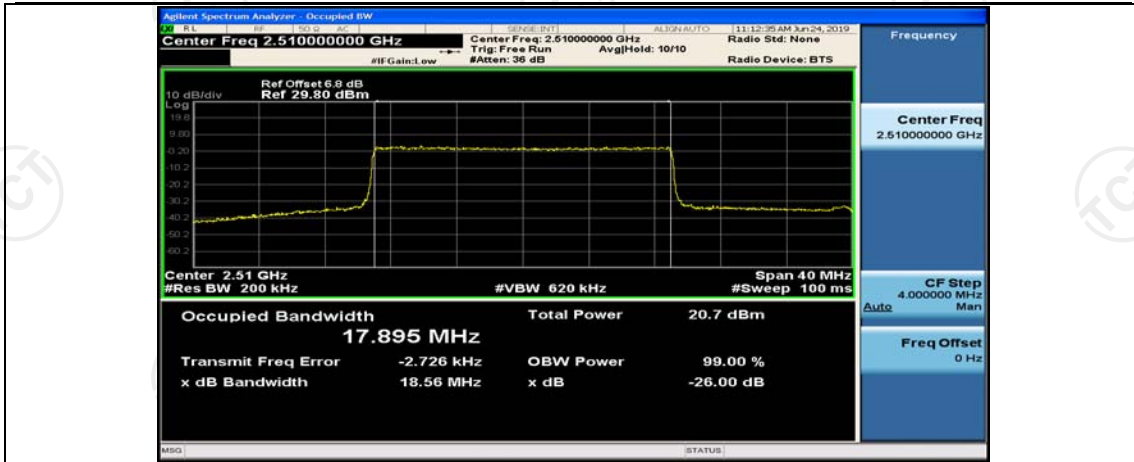

(Channel Bandwidth:20 MHz)_LCH_QPSK_100RB#0