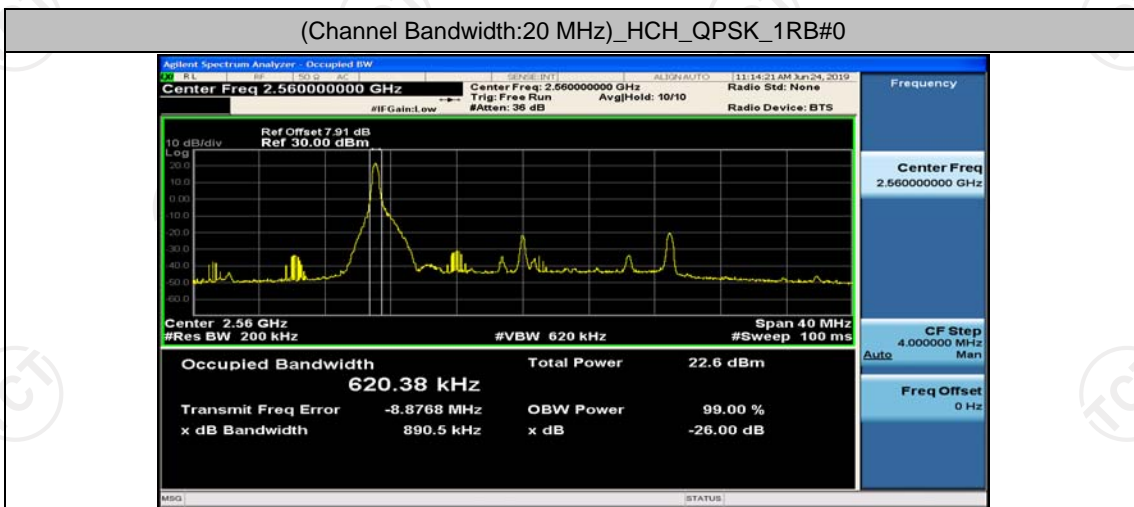

(Channel Bandwidth:20 MHz)_MCH_QPSK_50RB#25

(Channel Bandwidth:20 MHz)_MCH_QPSK_50RB#50

(Channel Bandwidth:20 MHz)_MCH_QPSK_100RB#0

(Channel Bandwidth:20 MHz)_HCH_QPSK_1RB#0

(Channel Bandwidth:20 MHz)_HCH_QPSK_1RB#50