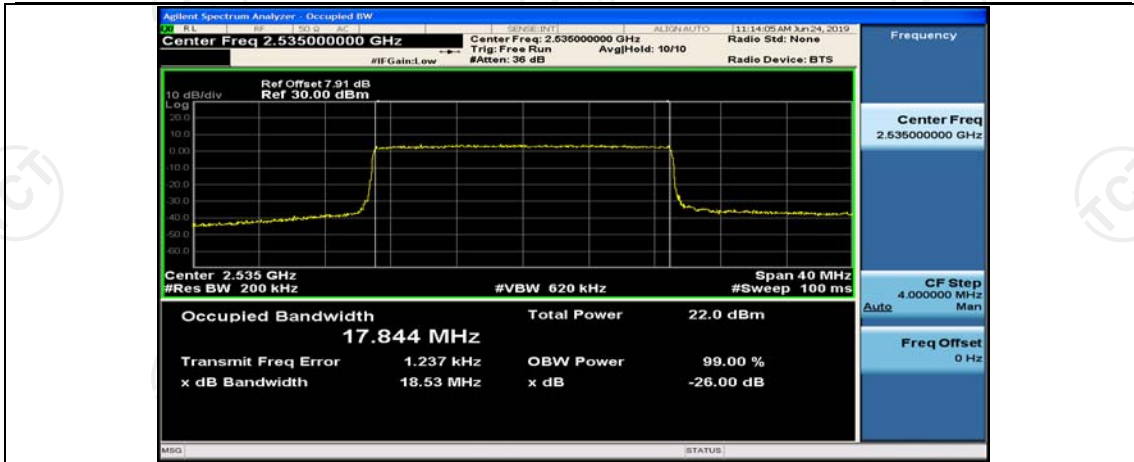

(Channel Bandwidth:20 MHz)_MCH_QPSK_100RB#0