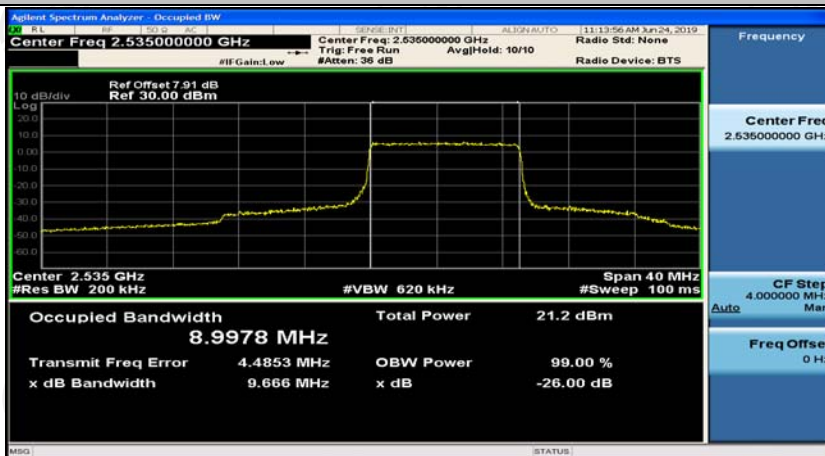

(Channel Bandwidth:20 MHz)_MCH_16QAM_50RB#50