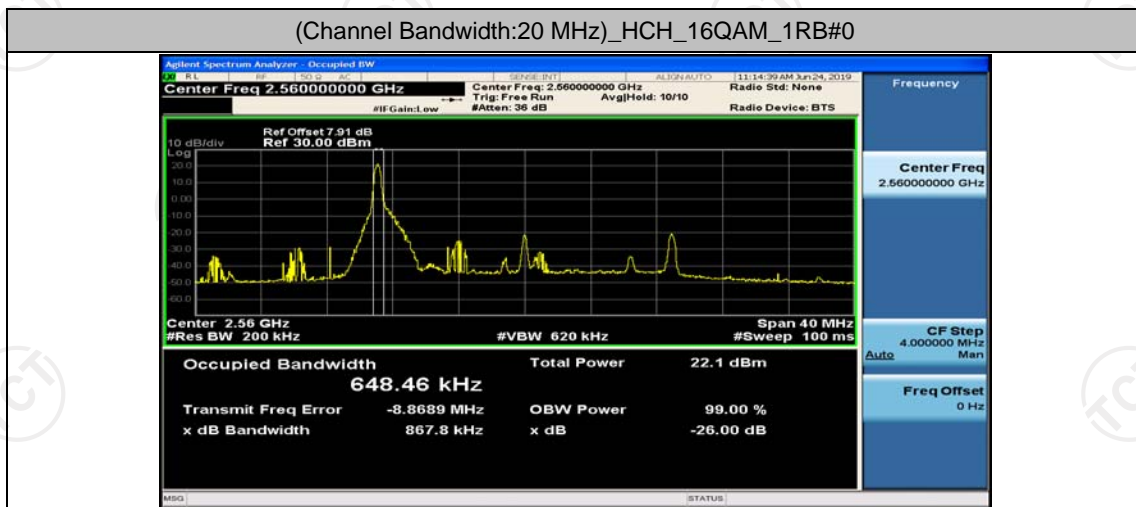

(Channel Bandwidth:20 MHz)_MCH_16QAM_50RB#0

(Channel Bandwidth:20 MHz)_MCH_16QAM_50RB#25

(Channel Bandwidth:20 MHz)_MCH_16QAM_50RB#50

(Channel Bandwidth:20 MHz)_MCH_16QAM_100RB#0

(Channel Bandwidth:20 MHz)_HCH_16QAM_1RB#0