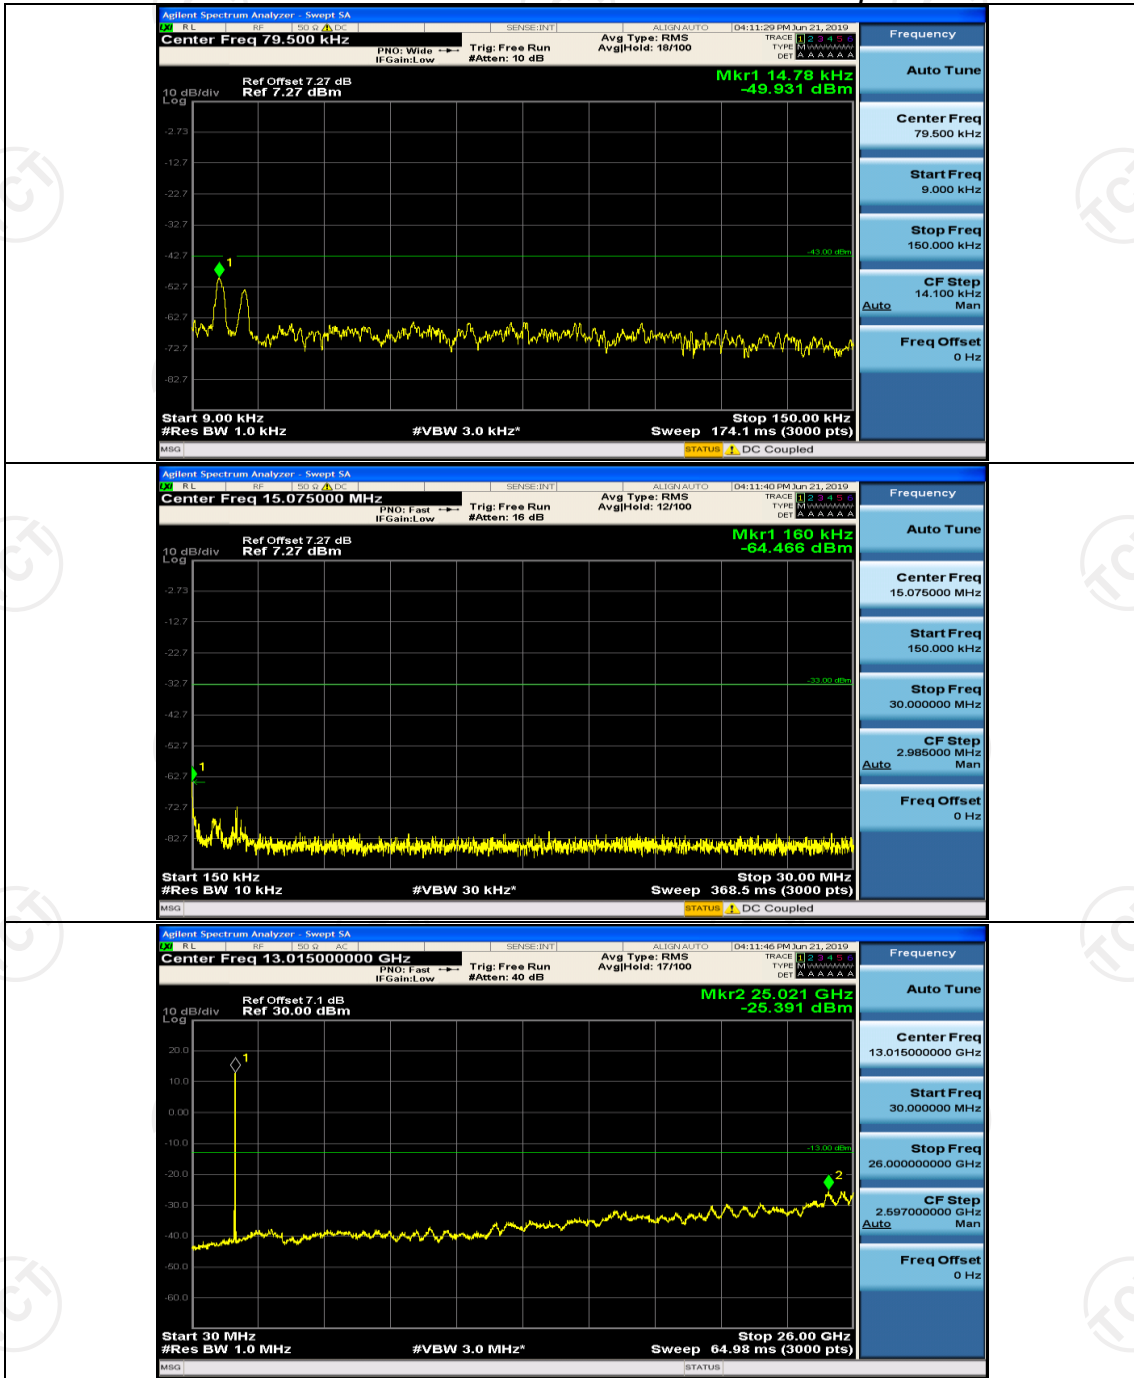

Channel Bandwidth: 20 MHz

(Channel Bandwidth:20 MHz)_MCH_QPSK_1RB#0

(Channel Bandwidth:20 MHz)_MCH_QPSK_1RB#49

Appendix F: Frequency Stability

Test Result

Channel Bandwidth: 1.4 MHz

Modulation	Channel	Voltage [Vdc]	Temperature (°C)	Deviation (ppm)	Limit (ppm)	Verdict
QPSK	LCH	VL	TN	-0.003658	± 2.5	PASS
		VN	TN	-0.001054	± 2.5	PASS
		VH	TN	-0.002683	± 2.5	PASS
	MCH	VL	TN	-0.001251	± 2.5	PASS
		VN	TN	-0.003253	± 2.5	PASS
		VH	TN	-0.005224	± 2.5	PASS
	HCH	VL	TN	-0.004759	± 2.5	PASS
		VN	TN	-0.005724	± 2.5	PASS
		VH	TN	-0.004318	± 2.5	PASS
16QAM	LCH	VL	TN	-0.003339	± 2.5	PASS
		VN	TN	-0.003989	± 2.5	PASS
		VH	TN	-0.003651	± 2.5	PASS
	MCH	VL	TN	-0.001846	± 2.5	PASS
		VN	TN	-0.003806	± 2.5	PASS
		VH	TN	-0.001224	± 2.5	PASS
	HCH	VL	TN	-0.001679	± 2.5	PASS
		VN	TN	-0.005618	± 2.5	PASS
		VH	TN	-0.002669	± 2.5	PASS
Modulation	Channel	Voltage [Vdc]	Temperature (°C)	Deviation (ppm)	Limit (ppm)	Verdict
QPSK	LCH	VN	-30	-0.003736	± 2.5	PASS
		VN	-20	-0.004707	± 2.5	PASS
		VN	-10	-0.000326	± 2.5	PASS
		VN	0	-0.002586	± 2.5	PASS
		VN	10	-0.001835	± 2.5	PASS
		VN	20	-0.004909	± 2.5	PASS
		VN	30	-0.003362	± 2.5	PASS
		VN	40	-0.005552	± 2.5	PASS
		VN	50	-0.002425	± 2.5	PASS
	MCH	VN	-30	0.000495	± 2.5	PASS
		VN	-20	-0.002254	± 2.5	PASS
		VN	-10	-0.001106	± 2.5	PASS
		VN	0	-0.002626	± 2.5	PASS
		VN	10	0.002406	± 2.5	PASS
		VN	20	-0.001552	± 2.5	PASS
		VN	30	-0.003096	± 2.5	PASS
		VN	40	-0.001511	± 2.5	PASS
		VN	50	-0.003691	± 2.5	PASS