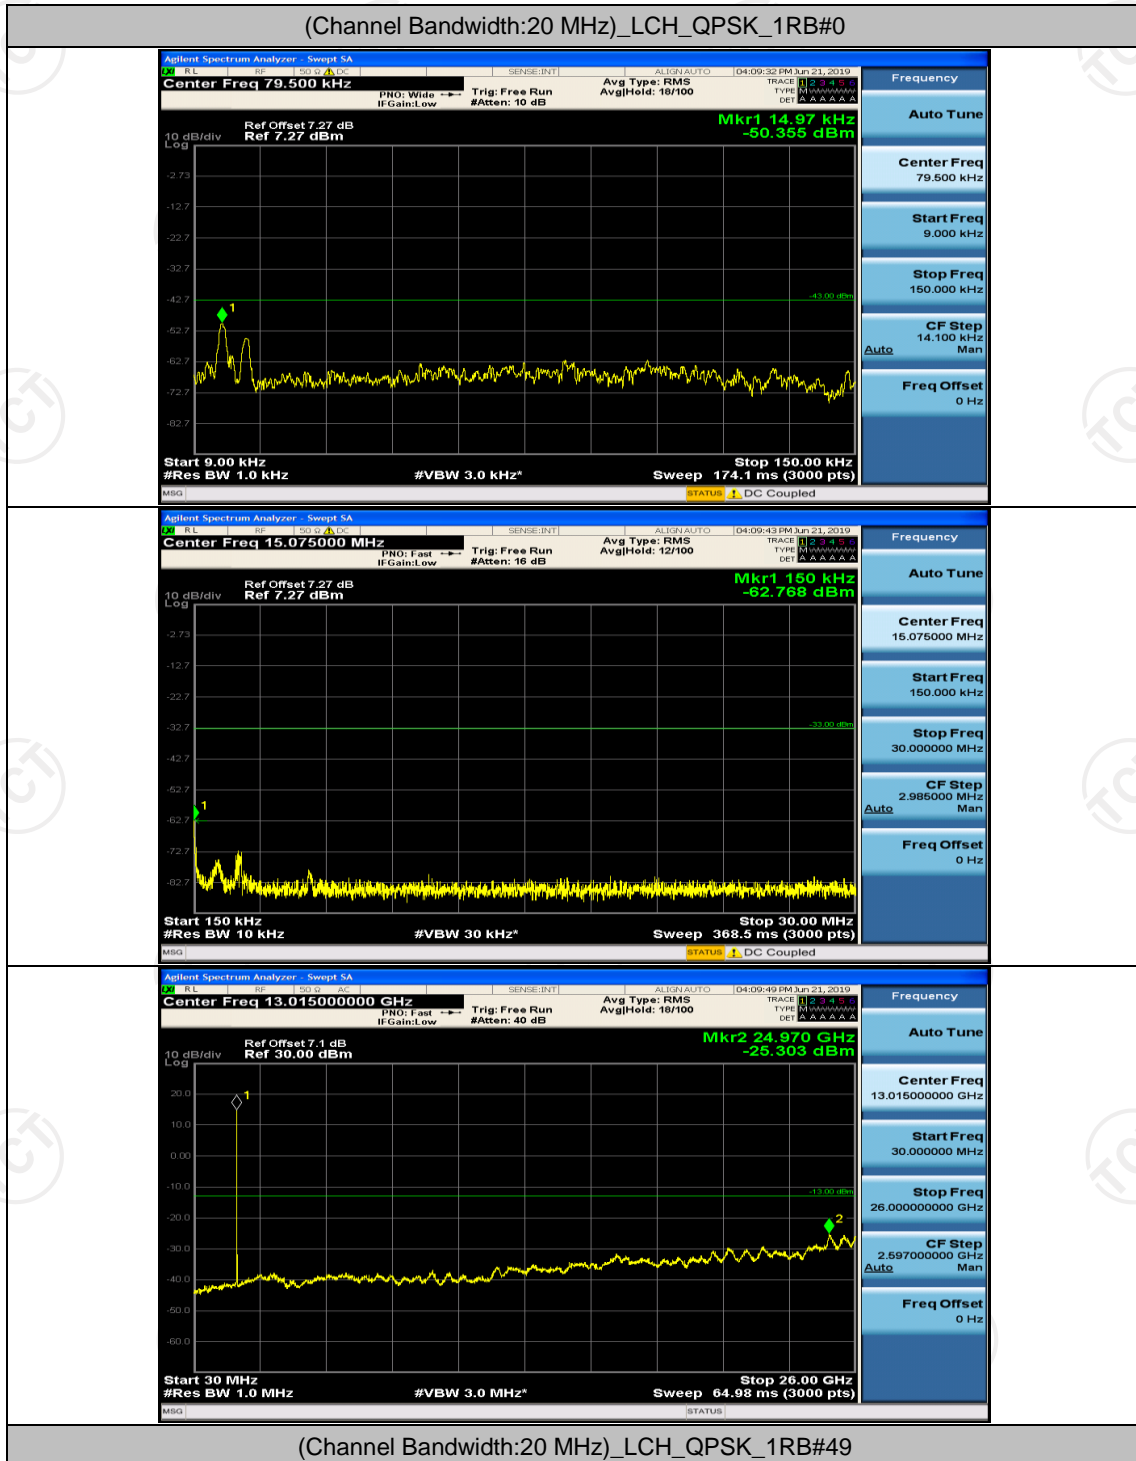

Channel Bandwidth: 20 MHz

(Channel Bandwidth:20 MHz)_MCH_QPSK_1RB#0

(Channel Bandwidth:20 MHz)_MCH_QPSK_1RB#49

Appendix F: Frequency Stability

Test Result

Channel Bandwidth: 1.4 MHz

Modulation	Channel	Voltage [Vdc]	Temperature (°C)	Deviation (ppm)	Limit (ppm)	Verdict
QPSK	LCH	VL	TN	-0.003658	± 2.5	PASS
		VN	TN	-0.001054	± 2.5	PASS
		VH	TN	-0.002683	± 2.5	PASS
	MCH	VL	TN	-0.001251	± 2.5	PASS
		VN	TN	-0.003253	± 2.5	PASS
		VH	TN	-0.005224	± 2.5	PASS
	HCH	VL	TN	-0.004759	± 2.5	PASS
		VN	TN	-0.005724	± 2.5	PASS
		VH	TN	-0.004318	± 2.5	PASS
16QAM	LCH	VL	TN	-0.003339	± 2.5	PASS
		VN	TN	-0.003989	± 2.5	PASS
		VH	TN	-0.003651	± 2.5	PASS
	MCH	VL	TN	-0.001846	± 2.5	PASS
		VN	TN	-0.003806	± 2.5	PASS
		VH	TN	-0.001224	± 2.5	PASS
	HCH	VL	TN	-0.001679	± 2.5	PASS
		VN	TN	-0.005618	± 2.5	PASS
		VH	TN	-0.002669	± 2.5	PASS
Modulation	Channel	Voltage [Vdc]	Temperature (°C)	Deviation (ppm)	Limit (ppm)	Verdict
QPSK	LCH	VN	-30	-0.003736	± 2.5	PASS
		VN	-20	-0.004707	± 2.5	PASS
		VN	-10	-0.000326	± 2.5	PASS
		VN	0	-0.002586	± 2.5	PASS
		VN	10	-0.001835	± 2.5	PASS
		VN	20	-0.004909	± 2.5	PASS
		VN	30	-0.003362	± 2.5	PASS
		VN	40	-0.005552	± 2.5	PASS
		VN	50	-0.002425	± 2.5	PASS
	MCH	VN	-30	0.000495	± 2.5	PASS
		VN	-20	-0.002254	± 2.5	PASS
		VN	-10	-0.001106	± 2.5	PASS
		VN	0	-0.002626	± 2.5	PASS
		VN	10	0.002406	± 2.5	PASS
		VN	20	-0.001552	± 2.5	PASS
		VN	30	-0.003096	± 2.5	PASS
		VN	40	-0.001511	± 2.5	PASS
		VN	50	-0.003691	± 2.5	PASS