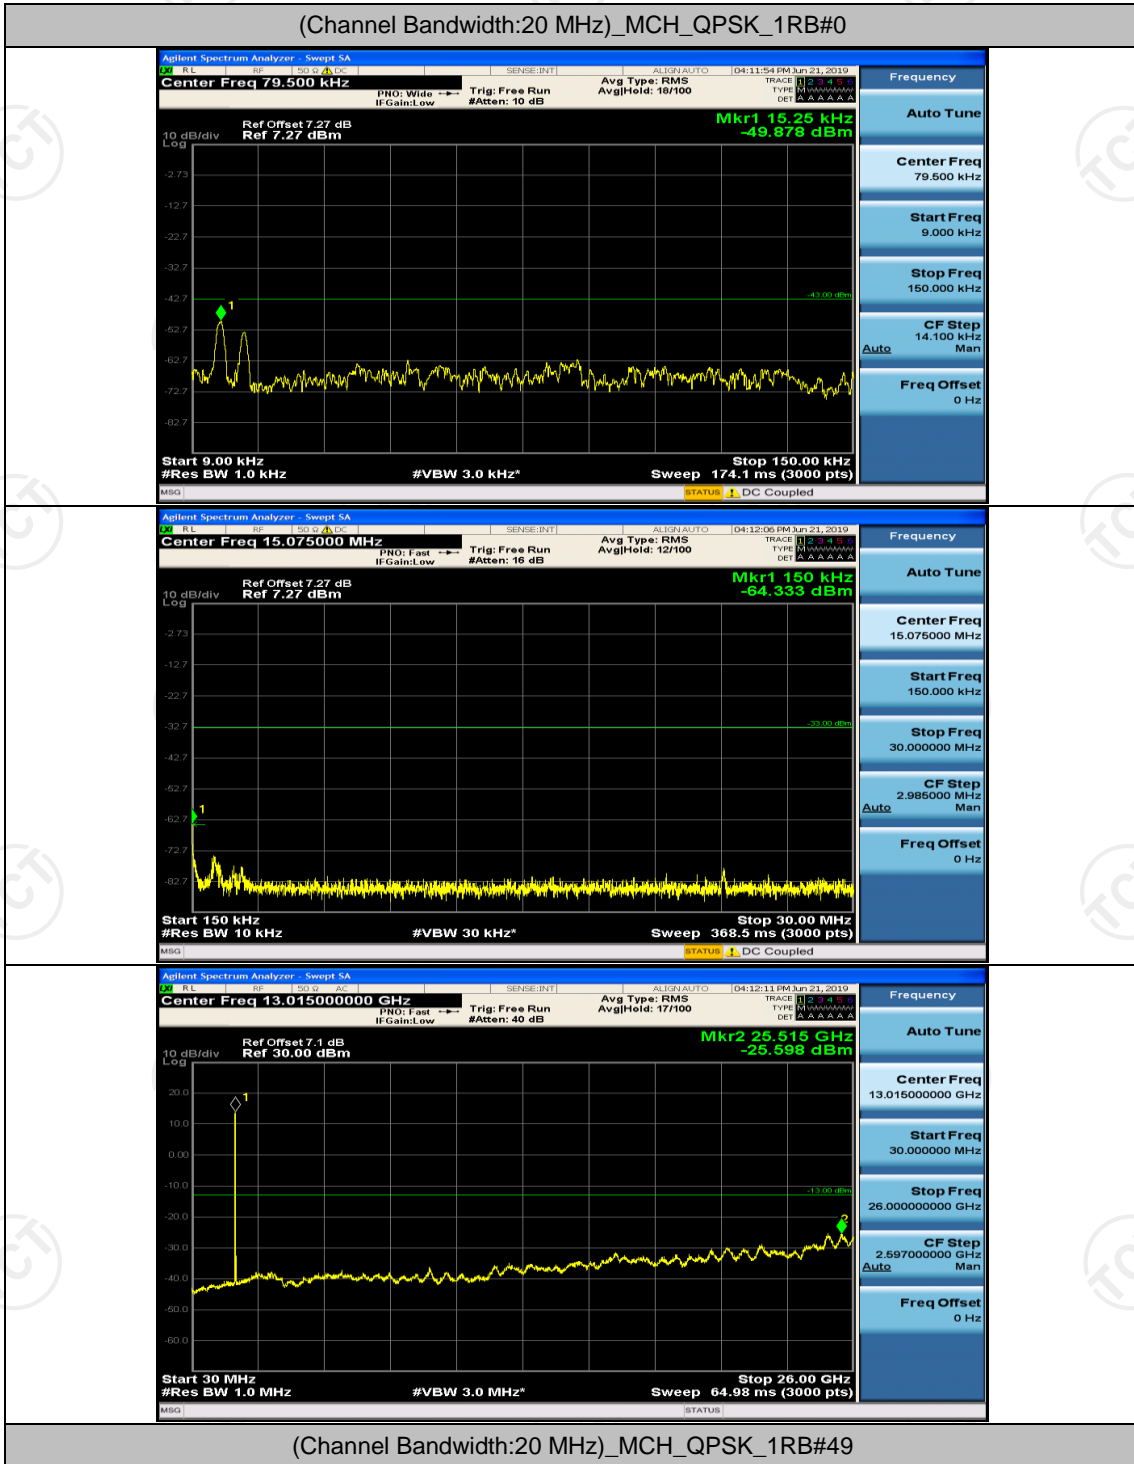

Channel Bandwidth: 20 MHz

(Channel Bandwidth:20 MHz)_MCH_QPSK_1RB#0

(Channel Bandwidth:20 MHz)_MCH_QPSK_1RB#49

Appendix F: Frequency Stability

Test Result

Channel Bandwidth: 1.4 MHz

Modulation	Channel	Voltage [Vdc]	Temperature (°C)	Deviation (ppm)	Limit (ppm)	Verdict
QPSK	LCH	VL	TN	-0.003658	± 2.5	PASS
		VN	TN	-0.001054	± 2.5	PASS
		VH	TN	-0.002683	± 2.5	PASS
	MCH	VL	TN	-0.001251	± 2.5	PASS
		VN	TN	-0.003253	± 2.5	PASS
		VH	TN	-0.005224	± 2.5	PASS
	HCH	VL	TN	-0.004759	± 2.5	PASS
		VN	TN	-0.005724	± 2.5	PASS
		VH	TN	-0.004318	± 2.5	PASS
16QAM	LCH	VL	TN	-0.003339	± 2.5	PASS
		VN	TN	-0.003989	± 2.5	PASS
		VH	TN	-0.003651	± 2.5	PASS
	MCH	VL	TN	-0.001846	± 2.5	PASS
		VN	TN	-0.003806	± 2.5	PASS
		VH	TN	-0.001224	± 2.5	PASS
	HCH	VL	TN	-0.001679	± 2.5	PASS
		VN	TN	-0.005618	± 2.5	PASS
		VH	TN	-0.002669	± 2.5	PASS
Modulation	Channel	Voltage [Vdc]	Temperature (°C)	Deviation (ppm)	Limit (ppm)	Verdict
QPSK	LCH	VN	-30	-0.003736	± 2.5	PASS
		VN	-20	-0.004707	± 2.5	PASS
		VN	-10	-0.000326	± 2.5	PASS
		VN	0	-0.002586	± 2.5	PASS
		VN	10	-0.001835	± 2.5	PASS
		VN	20	-0.004909	± 2.5	PASS
		VN	30	-0.003362	± 2.5	PASS
		VN	40	-0.005552	± 2.5	PASS
		VN	50	-0.002425	± 2.5	PASS
	MCH	VN	-30	0.000495	± 2.5	PASS
		VN	-20	-0.002254	± 2.5	PASS
		VN	-10	-0.001106	± 2.5	PASS
		VN	0	-0.002626	± 2.5	PASS
		VN	10	0.002406	± 2.5	PASS
		VN	20	-0.001552	± 2.5	PASS
		VN	30	-0.003096	± 2.5	PASS
		VN	40	-0.001511	± 2.5	PASS
		VN	50	-0.003691	± 2.5	PASS