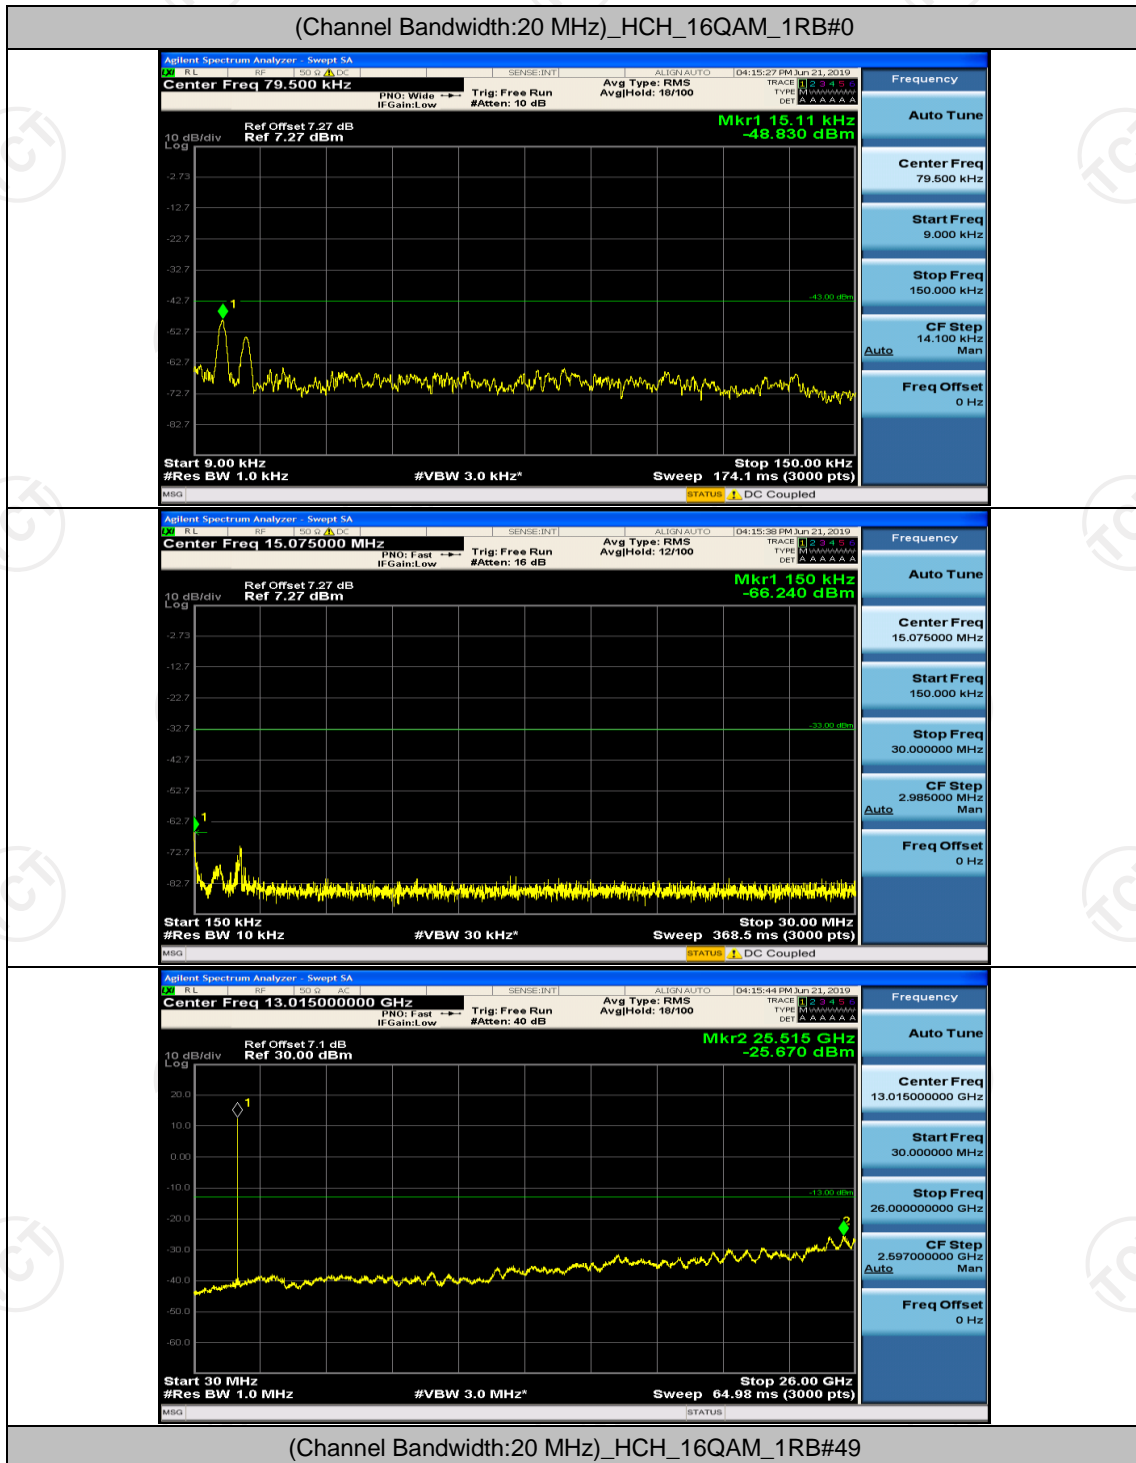

Channel Bandwidth: 20 MHz

(Channel Bandwidth:20 MHz)_MCH_QPSK_1RB#0

(Channel Bandwidth:20 MHz)_MCH_QPSK_1RB#49

Appendix F: Frequency Stability

Test Result

Channel Bandwidth: 1.4 MHz

Modulation	Channel	Voltage [Vdc]	Temperature (°C)	Deviation (ppm)	Limit (ppm)	Verdict
QPSK	LCH	VL	TN	-0.003658	± 2.5	PASS
		VN	TN	-0.001054	± 2.5	PASS
		VH	TN	-0.002683	± 2.5	PASS
	MCH	VL	TN	-0.001251	± 2.5	PASS
		VN	TN	-0.003253	± 2.5	PASS
		VH	TN	-0.005224	± 2.5	PASS
	HCH	VL	TN	-0.004759	± 2.5	PASS
		VN	TN	-0.005724	± 2.5	PASS
		VH	TN	-0.004318	± 2.5	PASS
16QAM	LCH	VL	TN	-0.003339	± 2.5	PASS
		VN	TN	-0.003989	± 2.5	PASS
		VH	TN	-0.003651	± 2.5	PASS
	MCH	VL	TN	-0.001846	± 2.5	PASS
		VN	TN	-0.003806	± 2.5	PASS
		VH	TN	-0.001224	± 2.5	PASS
	HCH	VL	TN	-0.001679	± 2.5	PASS
		VN	TN	-0.005618	± 2.5	PASS
		VH	TN	-0.002669	± 2.5	PASS
Modulation	Channel	Voltage [Vdc]	Temperature (°C)	Deviation (ppm)	Limit (ppm)	Verdict
QPSK	LCH	VN	-30	-0.003736	± 2.5	PASS
		VN	-20	-0.004707	± 2.5	PASS
		VN	-10	-0.000326	± 2.5	PASS
		VN	0	-0.002586	± 2.5	PASS
		VN	10	-0.001835	± 2.5	PASS
		VN	20	-0.004909	± 2.5	PASS
		VN	30	-0.003362	± 2.5	PASS
		VN	40	-0.005552	± 2.5	PASS
		VN	50	-0.002425	± 2.5	PASS
	MCH	VN	-30	0.000495	± 2.5	PASS
		VN	-20	-0.002254	± 2.5	PASS
		VN	-10	-0.001106	± 2.5	PASS
		VN	0	-0.002626	± 2.5	PASS
		VN	10	0.002406	± 2.5	PASS
		VN	20	-0.001552	± 2.5	PASS
		VN	30	-0.003096	± 2.5	PASS
		VN	40	-0.001511	± 2.5	PASS
		VN	50	-0.003691	± 2.5	PASS