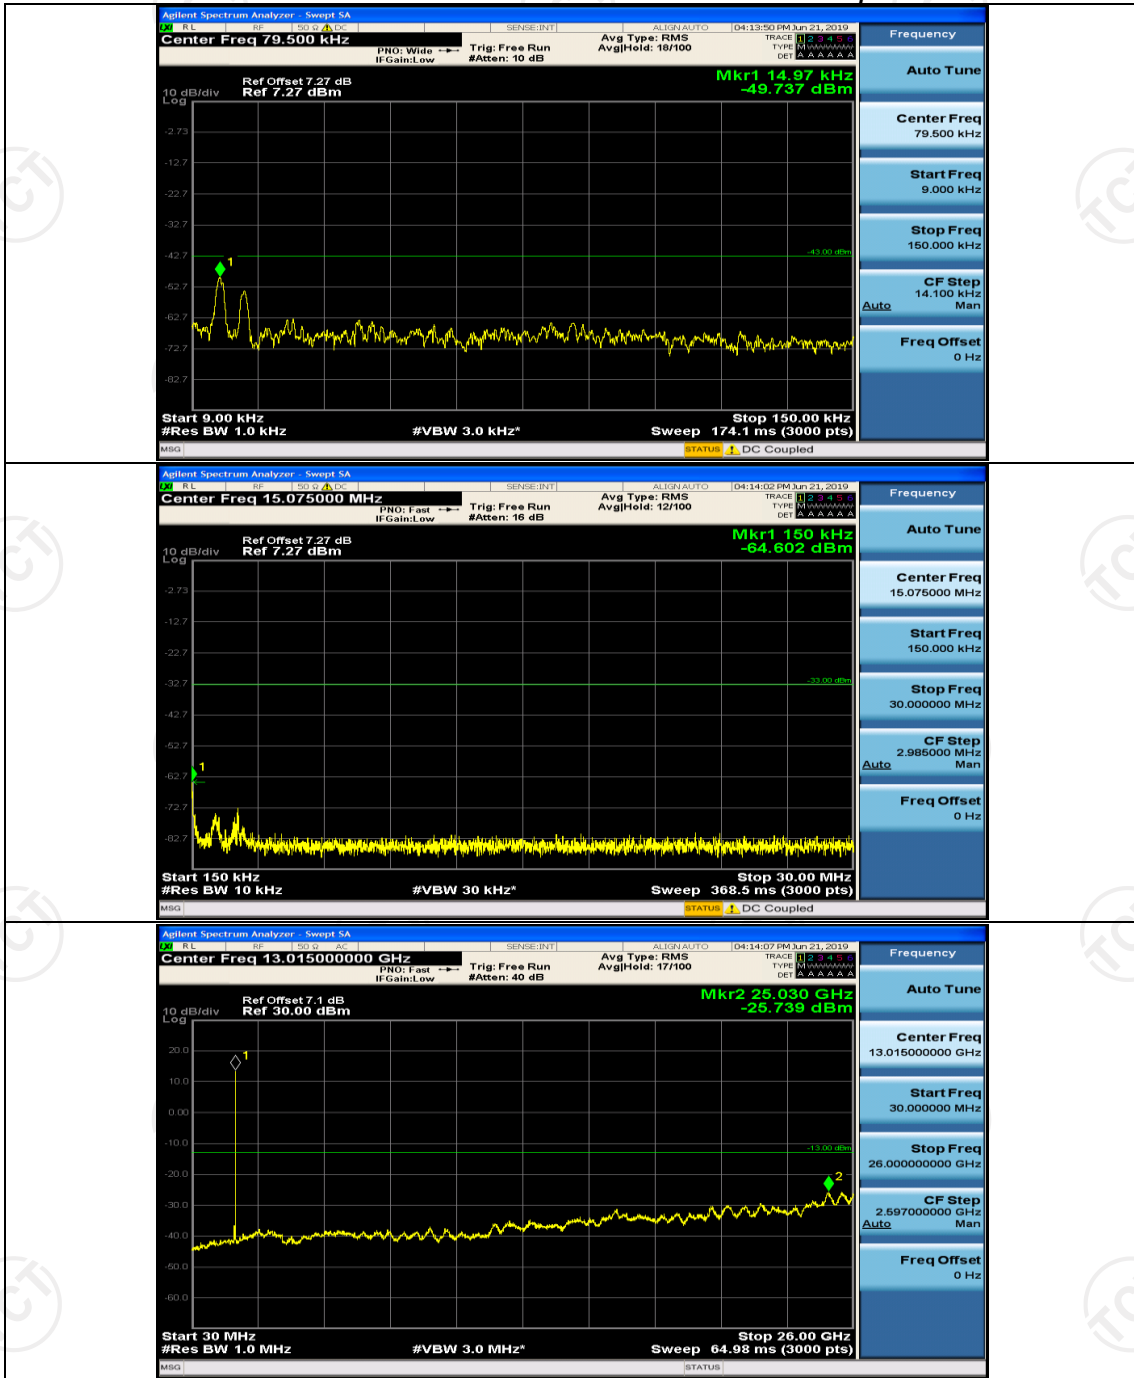

Channel Bandwidth: 20 MHz

(Channel Bandwidth:20 MHz)_MCH_QPSK_1RB#0

(Channel Bandwidth:20 MHz)_MCH_QPSK_1RB#49

Appendix F: Frequency Stability

Test Result

Channel Bandwidth: 1.4 MHz

Modulation	Channel	Voltage [Vdc]	Temperature (°C)	Deviation (ppm)	Limit (ppm)	Verdict
QPSK	LCH	VL	TN	-0.003658	± 2.5	PASS
		VN	TN	-0.001054	± 2.5	PASS
		VH	TN	-0.002683	± 2.5	PASS
	MCH	VL	TN	-0.001251	± 2.5	PASS
		VN	TN	-0.003253	± 2.5	PASS
		VH	TN	-0.005224	± 2.5	PASS
	HCH	VL	TN	-0.004759	± 2.5	PASS
		VN	TN	-0.005724	± 2.5	PASS
		VH	TN	-0.004318	± 2.5	PASS
16QAM	LCH	VL	TN	-0.003339	± 2.5	PASS
		VN	TN	-0.003989	± 2.5	PASS
		VH	TN	-0.003651	± 2.5	PASS
	MCH	VL	TN	-0.001846	± 2.5	PASS
		VN	TN	-0.003806	± 2.5	PASS
		VH	TN	-0.001224	± 2.5	PASS
	HCH	VL	TN	-0.001679	± 2.5	PASS
		VN	TN	-0.005618	± 2.5	PASS
		VH	TN	-0.002669	± 2.5	PASS
Modulation	Channel	Voltage [Vdc]	Temperature (°C)	Deviation (ppm)	Limit (ppm)	Verdict
QPSK	LCH	VN	-30	-0.003736	± 2.5	PASS
		VN	-20	-0.004707	± 2.5	PASS
		VN	-10	-0.000326	± 2.5	PASS
		VN	0	-0.002586	± 2.5	PASS
		VN	10	-0.001835	± 2.5	PASS
		VN	20	-0.004909	± 2.5	PASS
		VN	30	-0.003362	± 2.5	PASS
		VN	40	-0.005552	± 2.5	PASS
		VN	50	-0.002425	± 2.5	PASS
	MCH	VN	-30	0.000495	± 2.5	PASS
		VN	-20	-0.002254	± 2.5	PASS
		VN	-10	-0.001106	± 2.5	PASS
		VN	0	-0.002626	± 2.5	PASS
		VN	10	0.002406	± 2.5	PASS
		VN	20	-0.001552	± 2.5	PASS
		VN	30	-0.003096	± 2.5	PASS
		VN	40	-0.001511	± 2.5	PASS
		VN	50	-0.003691	± 2.5	PASS