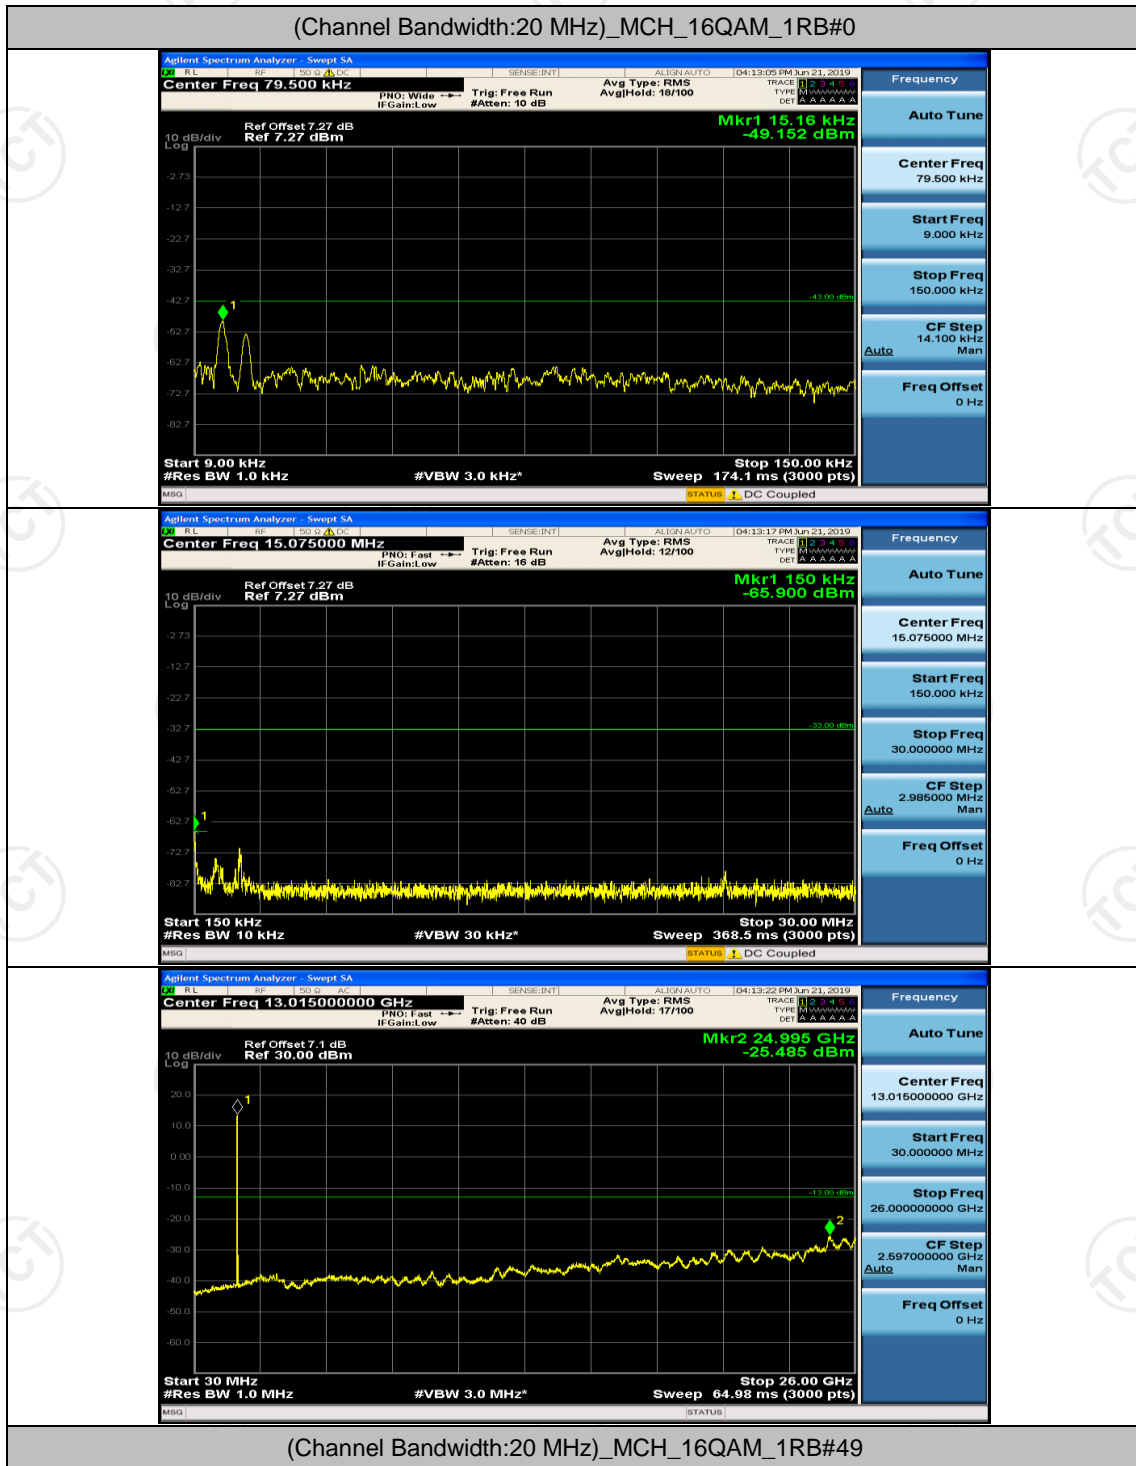

Channel Bandwidth: 20 MHz

(Channel Bandwidth:20 MHz)_MCH_QPSK_1RB#0

(Channel Bandwidth:20 MHz)_MCH_QPSK_1RB#49

Appendix F: Frequency Stability

Test Result

Channel Bandwidth: 1.4 MHz

Modulation	Channel	Voltage [Vdc]	Temperature (°C)	Deviation (ppm)	Limit (ppm)	Verdict
QPSK	LCH	VL	TN	-0.003658	± 2.5	PASS
		VN	TN	-0.001054	± 2.5	PASS
		VH	TN	-0.002683	± 2.5	PASS
	MCH	VL	TN	-0.001251	± 2.5	PASS
		VN	TN	-0.003253	± 2.5	PASS
		VH	TN	-0.005224	± 2.5	PASS
	HCH	VL	TN	-0.004759	± 2.5	PASS
		VN	TN	-0.005724	± 2.5	PASS
		VH	TN	-0.004318	± 2.5	PASS
16QAM	LCH	VL	TN	-0.003339	± 2.5	PASS
		VN	TN	-0.003989	± 2.5	PASS
		VH	TN	-0.003651	± 2.5	PASS
	MCH	VL	TN	-0.001846	± 2.5	PASS
		VN	TN	-0.003806	± 2.5	PASS
		VH	TN	-0.001224	± 2.5	PASS
	HCH	VL	TN	-0.001679	± 2.5	PASS
		VN	TN	-0.005618	± 2.5	PASS
		VH	TN	-0.002669	± 2.5	PASS
Modulation	Channel	Voltage [Vdc]	Temperature (°C)	Deviation (ppm)	Limit (ppm)	Verdict
QPSK	LCH	VN	-30	-0.003736	± 2.5	PASS
		VN	-20	-0.004707	± 2.5	PASS
		VN	-10	-0.000326	± 2.5	PASS
		VN	0	-0.002586	± 2.5	PASS
		VN	10	-0.001835	± 2.5	PASS
		VN	20	-0.004909	± 2.5	PASS
		VN	30	-0.003362	± 2.5	PASS
		VN	40	-0.005552	± 2.5	PASS
		VN	50	-0.002425	± 2.5	PASS
	MCH	VN	-30	0.000495	± 2.5	PASS
		VN	-20	-0.002254	± 2.5	PASS
		VN	-10	-0.001106	± 2.5	PASS
		VN	0	-0.002626	± 2.5	PASS
		VN	10	0.002406	± 2.5	PASS
		VN	20	-0.001552	± 2.5	PASS
		VN	30	-0.003096	± 2.5	PASS
		VN	40	-0.001511	± 2.5	PASS
		VN	50	-0.003691	± 2.5	PASS