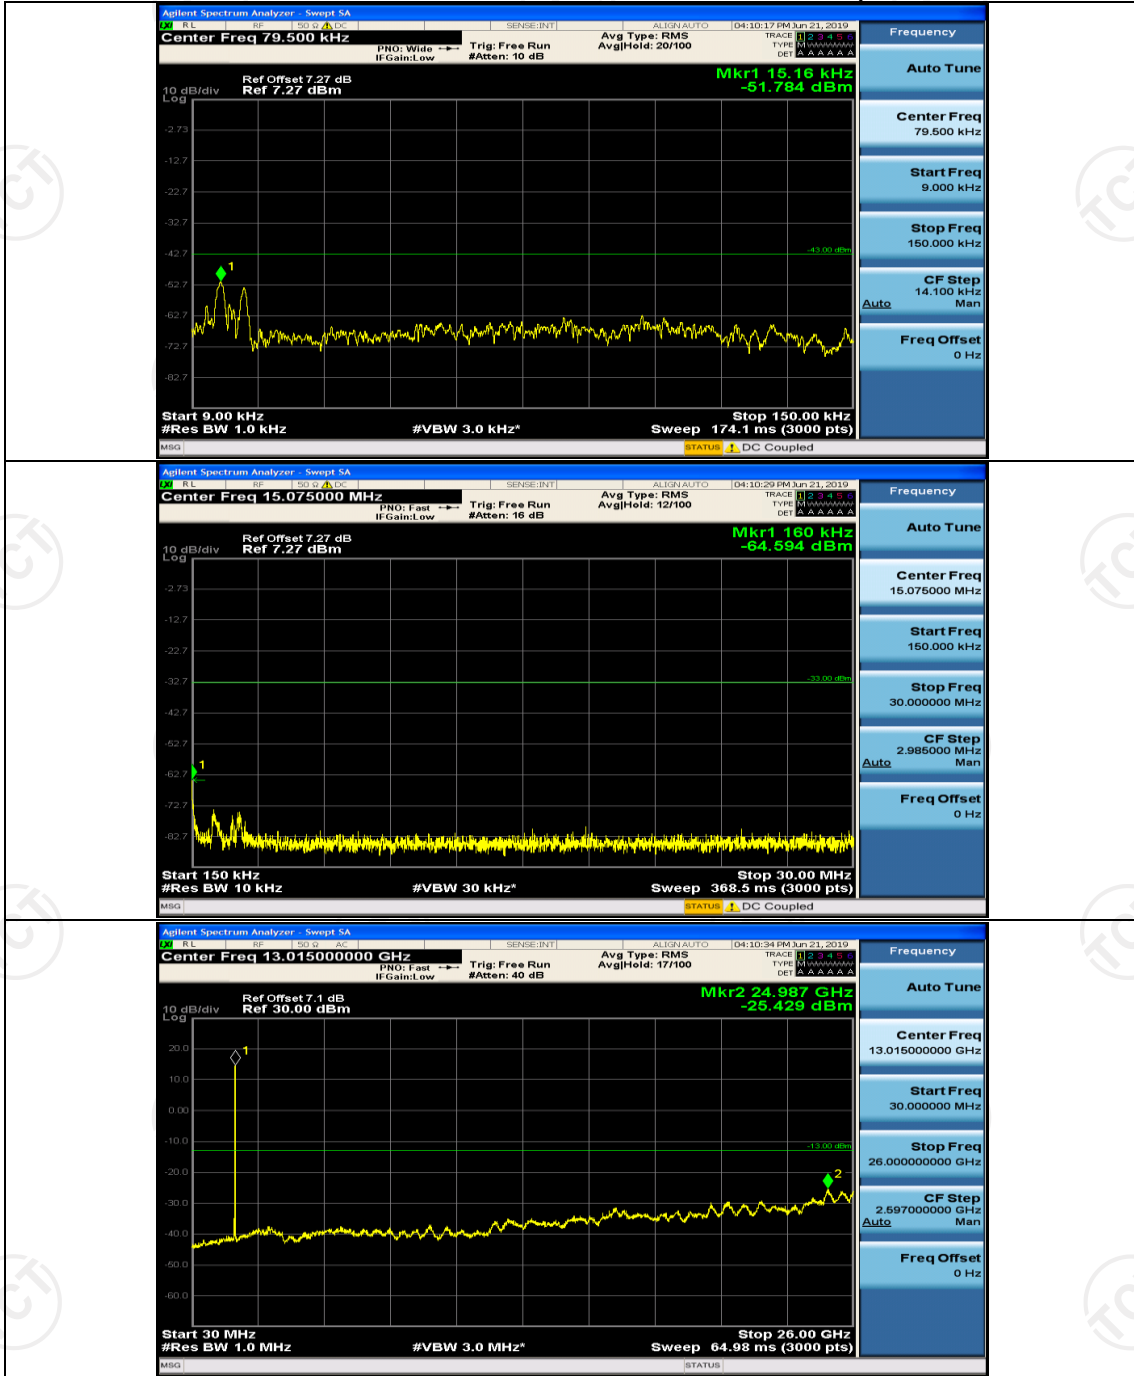

Channel Bandwidth: 20 MHz

(Channel Bandwidth:20 MHz)_MCH_QPSK_1RB#0

(Channel Bandwidth:20 MHz)_MCH_QPSK_1RB#49

Appendix F: Frequency Stability

Test Result

Channel Bandwidth: 1.4 MHz

Modulation	Channel	Voltage [Vdc]	Temperature (°C)	Deviation (ppm)	Limit (ppm)	Verdict
QPSK	LCH	VL	TN	-0.003658	± 2.5	PASS
		VN	TN	-0.001054	± 2.5	PASS
		VH	TN	-0.002683	± 2.5	PASS
	MCH	VL	TN	-0.001251	± 2.5	PASS
		VN	TN	-0.003253	± 2.5	PASS
		VH	TN	-0.005224	± 2.5	PASS
	HCH	VL	TN	-0.004759	± 2.5	PASS
		VN	TN	-0.005724	± 2.5	PASS
		VH	TN	-0.004318	± 2.5	PASS
16QAM	LCH	VL	TN	-0.003339	± 2.5	PASS
		VN	TN	-0.003989	± 2.5	PASS
		VH	TN	-0.003651	± 2.5	PASS
	MCH	VL	TN	-0.001846	± 2.5	PASS
		VN	TN	-0.003806	± 2.5	PASS
		VH	TN	-0.001224	± 2.5	PASS
	HCH	VL	TN	-0.001679	± 2.5	PASS
		VN	TN	-0.005618	± 2.5	PASS
		VH	TN	-0.002669	± 2.5	PASS
Modulation	Channel	Voltage [Vdc]	Temperature (°C)	Deviation (ppm)	Limit (ppm)	Verdict
QPSK	LCH	VN	-30	-0.003736	± 2.5	PASS
		VN	-20	-0.004707	± 2.5	PASS
		VN	-10	-0.000326	± 2.5	PASS
		VN	0	-0.002586	± 2.5	PASS
		VN	10	-0.001835	± 2.5	PASS
		VN	20	-0.004909	± 2.5	PASS
		VN	30	-0.003362	± 2.5	PASS
		VN	40	-0.005552	± 2.5	PASS
		VN	50	-0.002425	± 2.5	PASS
	MCH	VN	-30	0.000495	± 2.5	PASS
		VN	-20	-0.002254	± 2.5	PASS
		VN	-10	-0.001106	± 2.5	PASS
		VN	0	-0.002626	± 2.5	PASS
		VN	10	0.002406	± 2.5	PASS
		VN	20	-0.001552	± 2.5	PASS
		VN	30	-0.003096	± 2.5	PASS
		VN	40	-0.001511	± 2.5	PASS
		VN	50	-0.003691	± 2.5	PASS