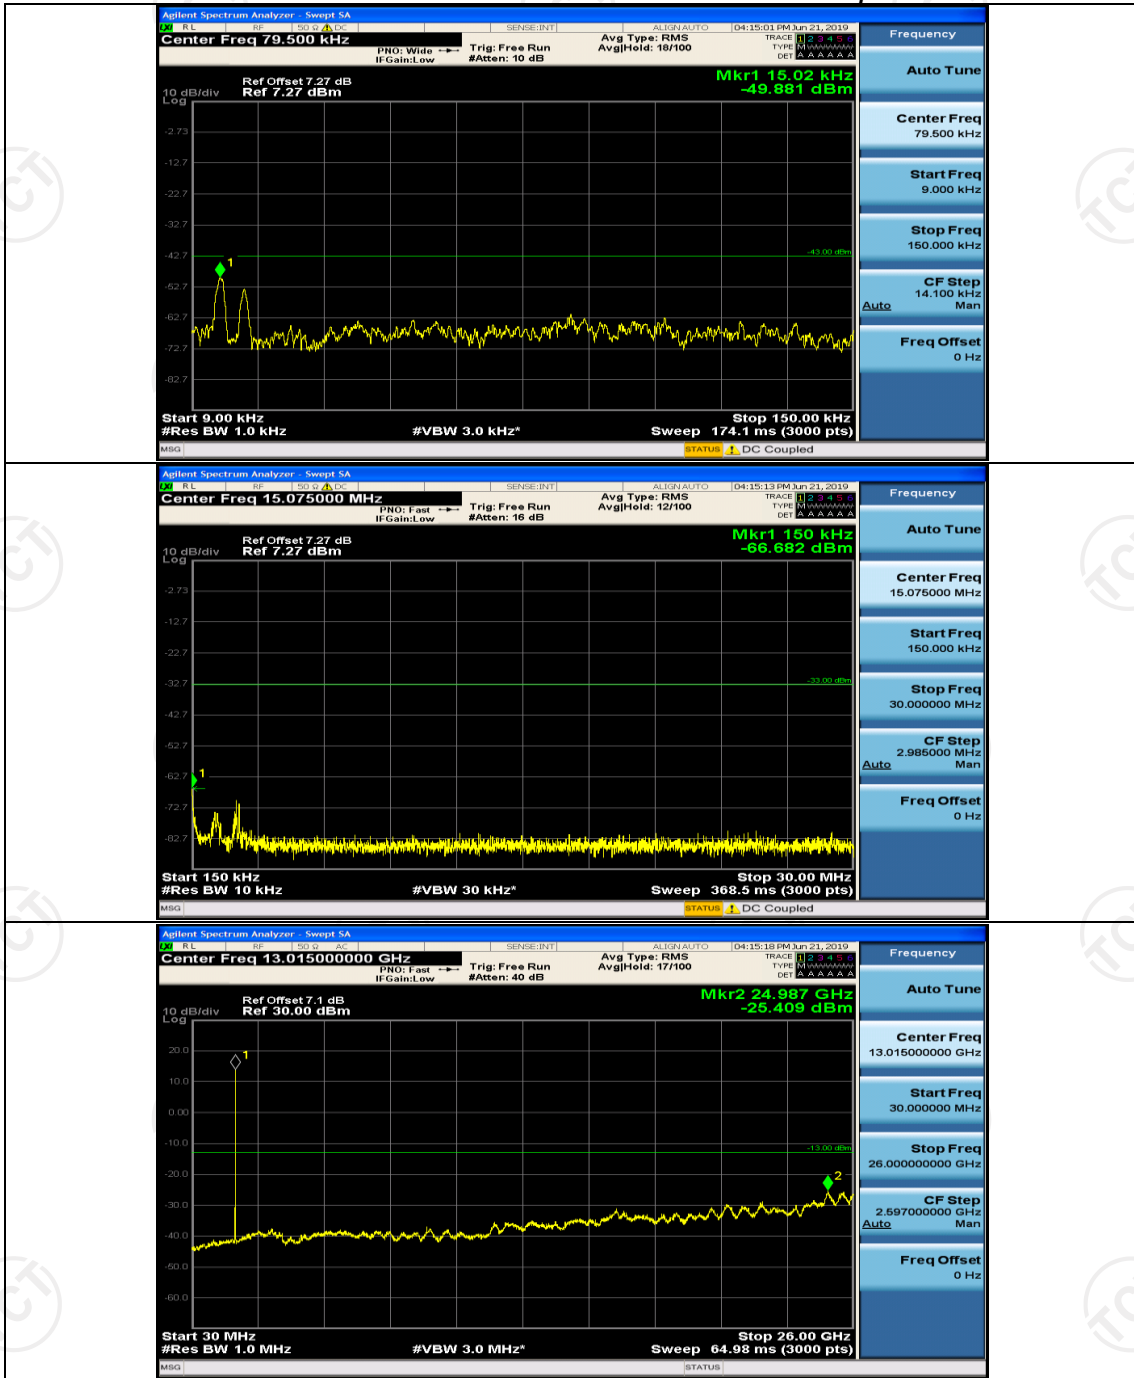

Channel Bandwidth: 20 MHz

(Channel Bandwidth:20 MHz)_MCH_QPSK_1RB#0

(Channel Bandwidth:20 MHz)_MCH_QPSK_1RB#49

Appendix F: Frequency Stability

Test Result

Channel Bandwidth: 1.4 MHz

Modulation	Channel	Voltage [Vdc]	Temperature (°C)	Deviation (ppm)	Limit (ppm)	Verdict
QPSK	LCH	VL	TN	-0.003658	± 2.5	PASS
		VN	TN	-0.001054	± 2.5	PASS
		VH	TN	-0.002683	± 2.5	PASS
	MCH	VL	TN	-0.001251	± 2.5	PASS
		VN	TN	-0.003253	± 2.5	PASS
		VH	TN	-0.005224	± 2.5	PASS
	HCH	VL	TN	-0.004759	± 2.5	PASS
		VN	TN	-0.005724	± 2.5	PASS
		VH	TN	-0.004318	± 2.5	PASS
16QAM	LCH	VL	TN	-0.003339	± 2.5	PASS
		VN	TN	-0.003989	± 2.5	PASS
		VH	TN	-0.003651	± 2.5	PASS
	MCH	VL	TN	-0.001846	± 2.5	PASS
		VN	TN	-0.003806	± 2.5	PASS
		VH	TN	-0.001224	± 2.5	PASS
	HCH	VL	TN	-0.001679	± 2.5	PASS
		VN	TN	-0.005618	± 2.5	PASS
		VH	TN	-0.002669	± 2.5	PASS
Modulation	Channel	Voltage [Vdc]	Temperature (°C)	Deviation (ppm)	Limit (ppm)	Verdict
QPSK	LCH	VN	-30	-0.003736	± 2.5	PASS
		VN	-20	-0.004707	± 2.5	PASS
		VN	-10	-0.000326	± 2.5	PASS
		VN	0	-0.002586	± 2.5	PASS
		VN	10	-0.001835	± 2.5	PASS
		VN	20	-0.004909	± 2.5	PASS
		VN	30	-0.003362	± 2.5	PASS
		VN	40	-0.005552	± 2.5	PASS
		VN	50	-0.002425	± 2.5	PASS
	MCH	VN	-30	0.000495	± 2.5	PASS
		VN	-20	-0.002254	± 2.5	PASS
		VN	-10	-0.001106	± 2.5	PASS
		VN	0	-0.002626	± 2.5	PASS
		VN	10	0.002406	± 2.5	PASS
		VN	20	-0.001552	± 2.5	PASS
		VN	30	-0.003096	± 2.5	PASS
		VN	40	-0.001511	± 2.5	PASS
		VN	50	-0.003691	± 2.5	PASS