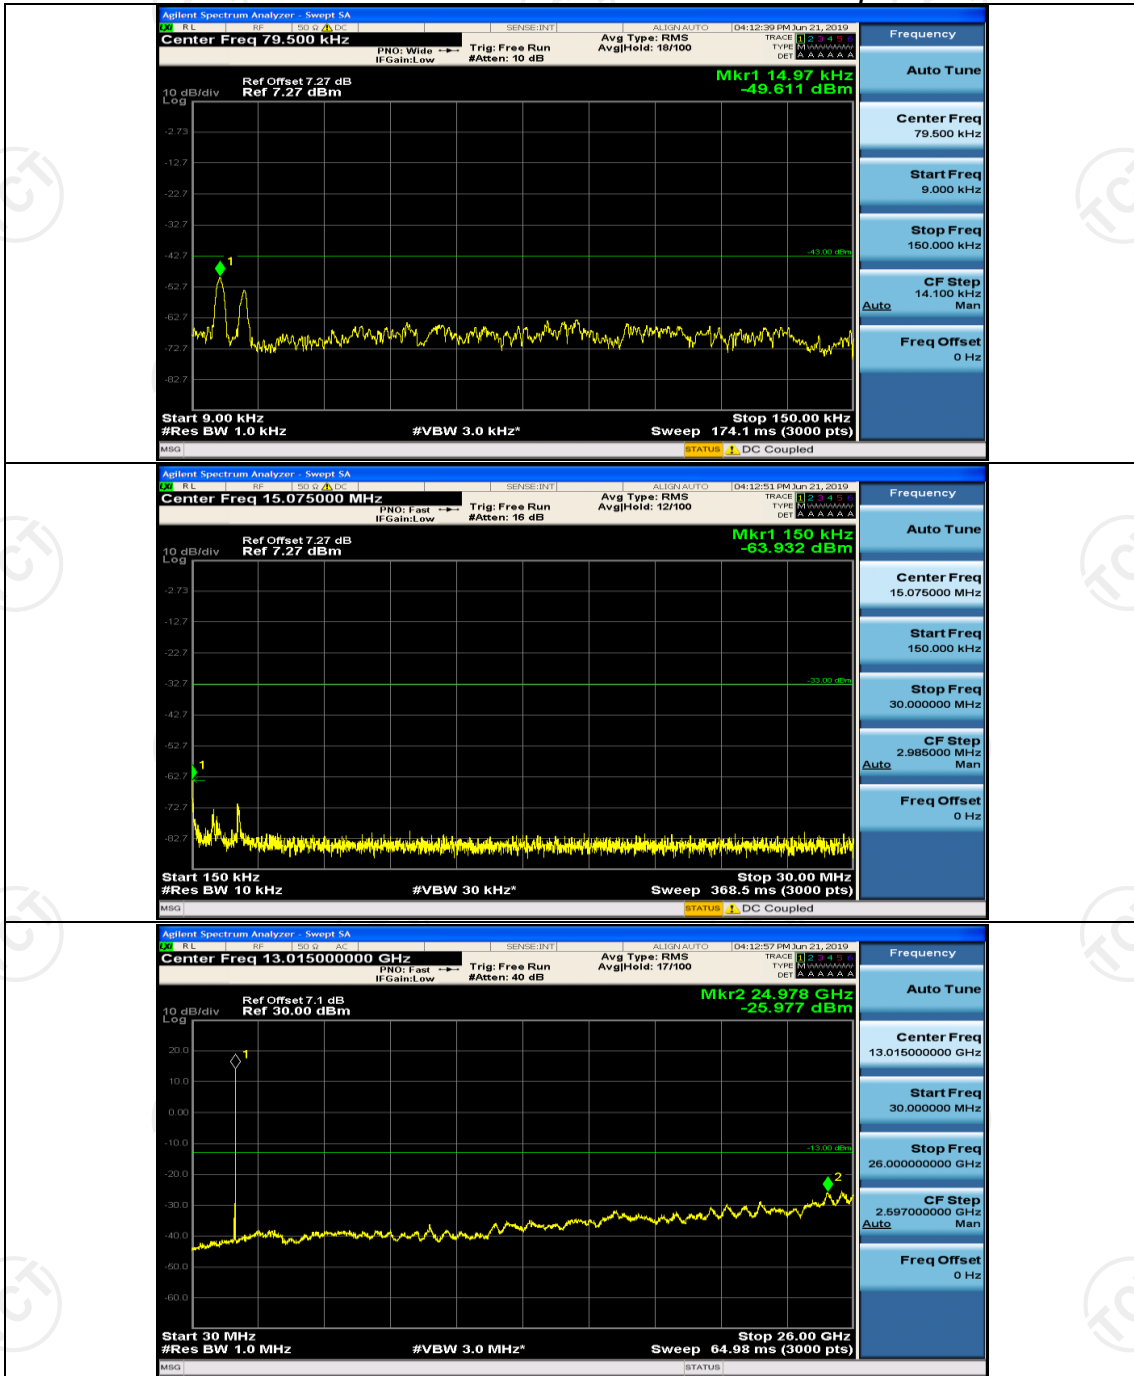

Channel Bandwidth: 20 MHz

(Channel Bandwidth:20 MHz)_MCH_QPSK_1RB#0

(Channel Bandwidth:20 MHz)_MCH_QPSK_1RB#49

Appendix F: Frequency Stability

Test Result

Channel Bandwidth: 1.4 MHz

Modulation	Channel	Voltage [Vdc]	Temperature (°C)	Deviation (ppm)	Limit (ppm)	Verdict
QPSK	LCH	VL	TN	-0.003658	± 2.5	PASS
		VN	TN	-0.001054	± 2.5	PASS
		VH	TN	-0.002683	± 2.5	PASS
	MCH	VL	TN	-0.001251	± 2.5	PASS
		VN	TN	-0.003253	± 2.5	PASS
		VH	TN	-0.005224	± 2.5	PASS
	HCH	VL	TN	-0.004759	± 2.5	PASS
		VN	TN	-0.005724	± 2.5	PASS
		VH	TN	-0.004318	± 2.5	PASS
16QAM	LCH	VL	TN	-0.003339	± 2.5	PASS
		VN	TN	-0.003989	± 2.5	PASS
		VH	TN	-0.003651	± 2.5	PASS
	MCH	VL	TN	-0.001846	± 2.5	PASS
		VN	TN	-0.003806	± 2.5	PASS
		VH	TN	-0.001224	± 2.5	PASS
	HCH	VL	TN	-0.001679	± 2.5	PASS
		VN	TN	-0.005618	± 2.5	PASS
		VH	TN	-0.002669	± 2.5	PASS
Modulation	Channel	Voltage [Vdc]	Temperature (°C)	Deviation (ppm)	Limit (ppm)	Verdict
QPSK	LCH	VN	-30	-0.003736	± 2.5	PASS
		VN	-20	-0.004707	± 2.5	PASS
		VN	-10	-0.000326	± 2.5	PASS
		VN	0	-0.002586	± 2.5	PASS
		VN	10	-0.001835	± 2.5	PASS
		VN	20	-0.004909	± 2.5	PASS
		VN	30	-0.003362	± 2.5	PASS
		VN	40	-0.005552	± 2.5	PASS
		VN	50	-0.002425	± 2.5	PASS
	MCH	VN	-30	0.000495	± 2.5	PASS
		VN	-20	-0.002254	± 2.5	PASS
		VN	-10	-0.001106	± 2.5	PASS
		VN	0	-0.002626	± 2.5	PASS
		VN	10	0.002406	± 2.5	PASS
		VN	20	-0.001552	± 2.5	PASS
		VN	30	-0.003096	± 2.5	PASS
		VN	40	-0.001511	± 2.5	PASS
		VN	50	-0.003691	± 2.5	PASS