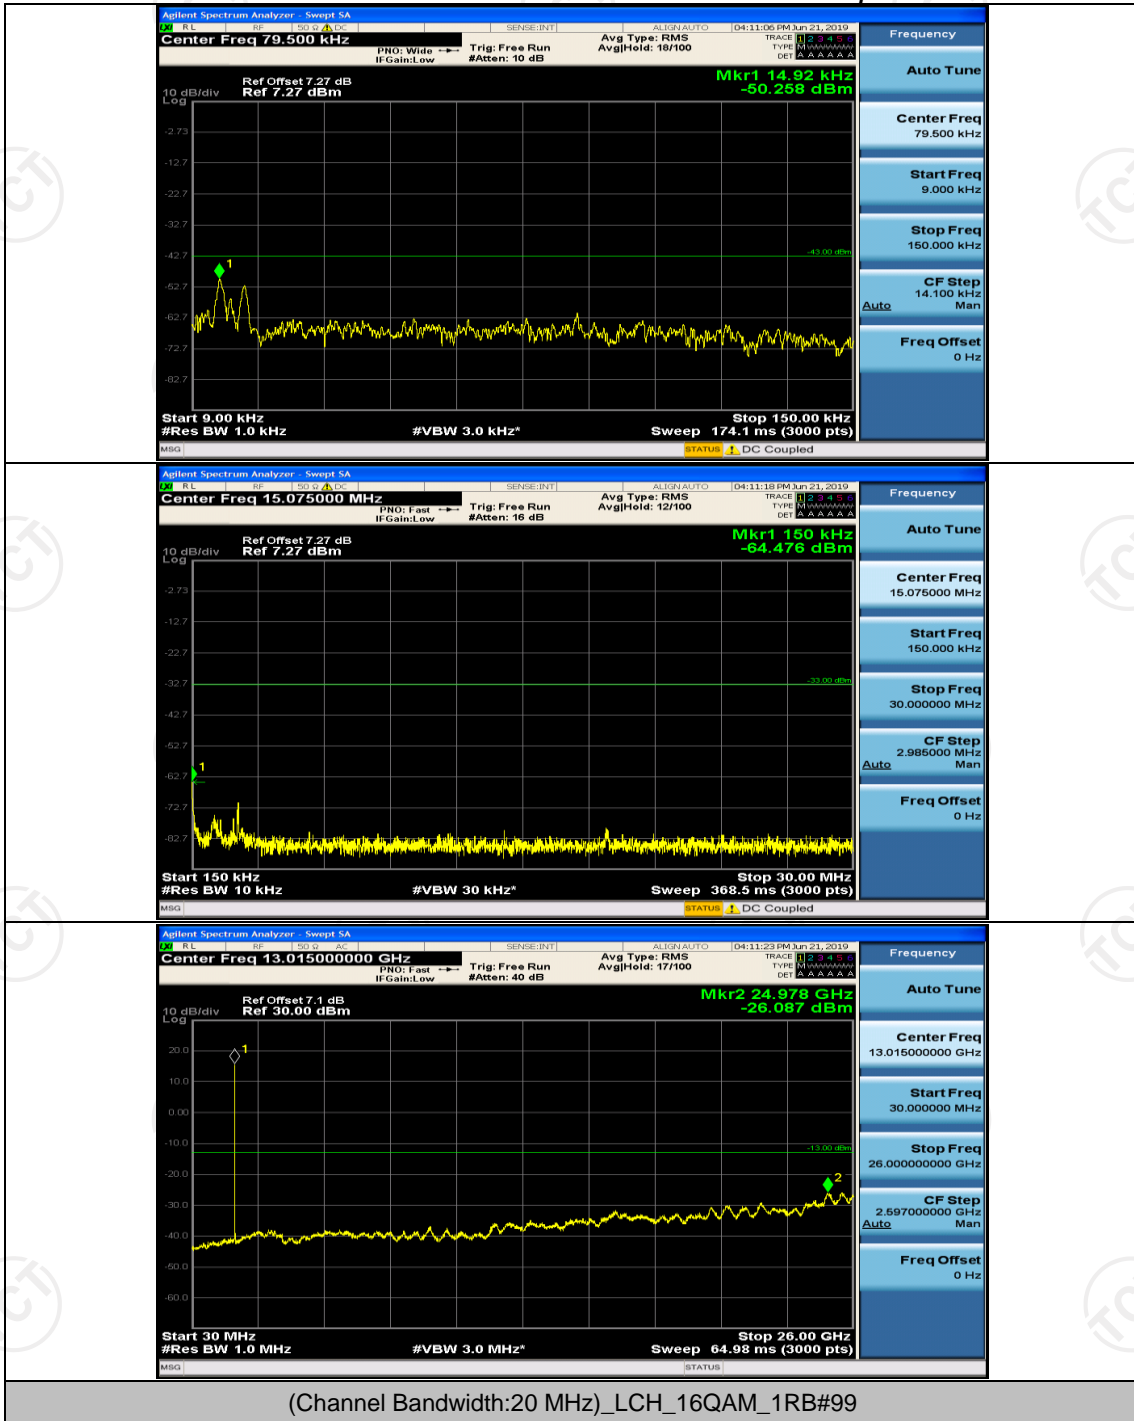

Channel Bandwidth: 20 MHz

(Channel Bandwidth:20 MHz)_MCH_QPSK_1RB#0

(Channel Bandwidth:20 MHz)_MCH_QPSK_1RB#49

Appendix F: Frequency Stability

Test Result

Channel Bandwidth: 1.4 MHz

Modulation	Channel	Voltage [Vdc]	Temperature (°C)	Deviation (ppm)	Limit (ppm)	Verdict
QPSK	LCH	VL	TN	-0.003658	± 2.5	PASS
		VN	TN	-0.001054	± 2.5	PASS
		VH	TN	-0.002683	± 2.5	PASS
	MCH	VL	TN	-0.001251	± 2.5	PASS
		VN	TN	-0.003253	± 2.5	PASS
		VH	TN	-0.005224	± 2.5	PASS
	HCH	VL	TN	-0.004759	± 2.5	PASS
		VN	TN	-0.005724	± 2.5	PASS
		VH	TN	-0.004318	± 2.5	PASS
16QAM	LCH	VL	TN	-0.003339	± 2.5	PASS
		VN	TN	-0.003989	± 2.5	PASS
		VH	TN	-0.003651	± 2.5	PASS
	MCH	VL	TN	-0.001846	± 2.5	PASS
		VN	TN	-0.003806	± 2.5	PASS
		VH	TN	-0.001224	± 2.5	PASS
	HCH	VL	TN	-0.001679	± 2.5	PASS
		VN	TN	-0.005618	± 2.5	PASS
		VH	TN	-0.002669	± 2.5	PASS
Modulation	Channel	Voltage [Vdc]	Temperature (°C)	Deviation (ppm)	Limit (ppm)	Verdict
QPSK	LCH	VN	-30	-0.003736	± 2.5	PASS
		VN	-20	-0.004707	± 2.5	PASS
		VN	-10	-0.000326	± 2.5	PASS
		VN	0	-0.002586	± 2.5	PASS
		VN	10	-0.001835	± 2.5	PASS
		VN	20	-0.004909	± 2.5	PASS
		VN	30	-0.003362	± 2.5	PASS
		VN	40	-0.005552	± 2.5	PASS
		VN	50	-0.002425	± 2.5	PASS
	MCH	VN	-30	0.000495	± 2.5	PASS
		VN	-20	-0.002254	± 2.5	PASS
		VN	-10	-0.001106	± 2.5	PASS
		VN	0	-0.002626	± 2.5	PASS
		VN	10	0.002406	± 2.5	PASS
		VN	20	-0.001552	± 2.5	PASS
		VN	30	-0.003096	± 2.5	PASS
		VN	40	-0.001511	± 2.5	PASS
		VN	50	-0.003691	± 2.5	PASS