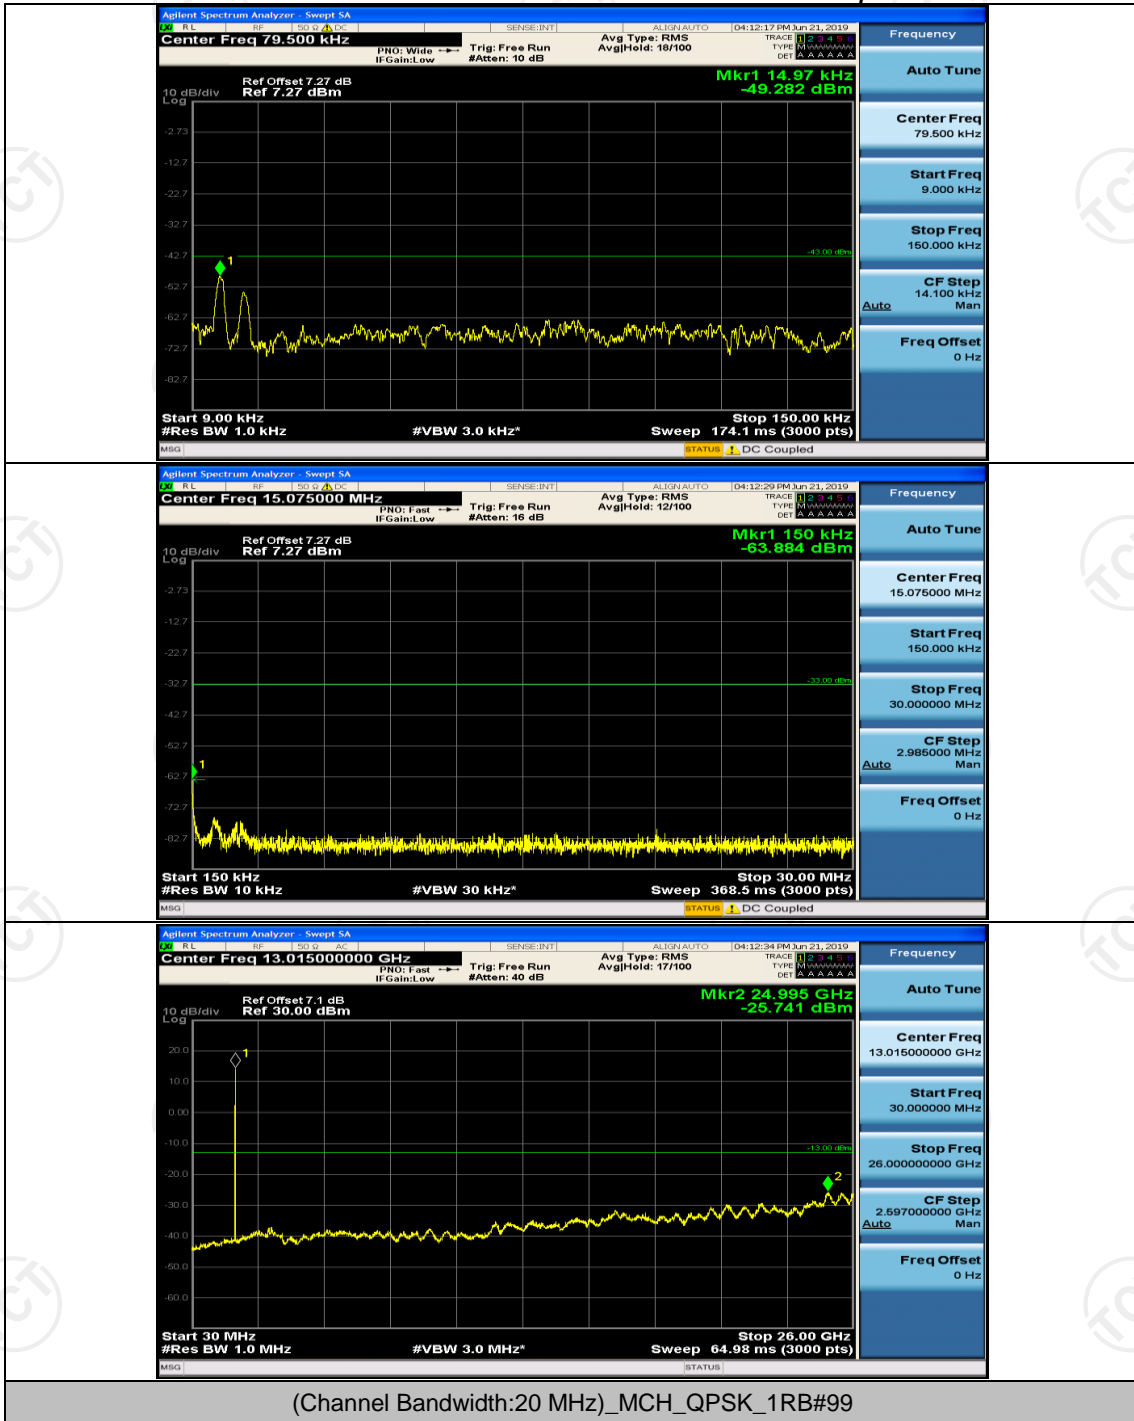

Channel Bandwidth: 20 MHz

(Channel Bandwidth:20 MHz)_MCH_QPSK_1RB#0

(Channel Bandwidth:20 MHz)_MCH_QPSK_1RB#49

Appendix F: Frequency Stability

Test Result

Channel Bandwidth: 1.4 MHz

Modulation	Channel	Voltage [Vdc]	Temperature (°C)	Deviation (ppm)	Limit (ppm)	Verdict
QPSK	LCH	VL	TN	-0.003658	± 2.5	PASS
		VN	TN	-0.001054	± 2.5	PASS
		VH	TN	-0.002683	± 2.5	PASS
	MCH	VL	TN	-0.001251	± 2.5	PASS
		VN	TN	-0.003253	± 2.5	PASS
		VH	TN	-0.005224	± 2.5	PASS
	HCH	VL	TN	-0.004759	± 2.5	PASS
		VN	TN	-0.005724	± 2.5	PASS
		VH	TN	-0.004318	± 2.5	PASS
16QAM	LCH	VL	TN	-0.003339	± 2.5	PASS
		VN	TN	-0.003989	± 2.5	PASS
		VH	TN	-0.003651	± 2.5	PASS
	MCH	VL	TN	-0.001846	± 2.5	PASS
		VN	TN	-0.003806	± 2.5	PASS
		VH	TN	-0.001224	± 2.5	PASS
	HCH	VL	TN	-0.001679	± 2.5	PASS
		VN	TN	-0.005618	± 2.5	PASS
		VH	TN	-0.002669	± 2.5	PASS
Modulation	Channel	Voltage [Vdc]	Temperature (°C)	Deviation (ppm)	Limit (ppm)	Verdict
QPSK	LCH	VN	-30	-0.003736	± 2.5	PASS
		VN	-20	-0.004707	± 2.5	PASS
		VN	-10	-0.000326	± 2.5	PASS
		VN	0	-0.002586	± 2.5	PASS
		VN	10	-0.001835	± 2.5	PASS
		VN	20	-0.004909	± 2.5	PASS
		VN	30	-0.003362	± 2.5	PASS
		VN	40	-0.005552	± 2.5	PASS
		VN	50	-0.002425	± 2.5	PASS
	MCH	VN	-30	0.000495	± 2.5	PASS
		VN	-20	-0.002254	± 2.5	PASS
		VN	-10	-0.001106	± 2.5	PASS
		VN	0	-0.002626	± 2.5	PASS
		VN	10	0.002406	± 2.5	PASS
		VN	20	-0.001552	± 2.5	PASS
		VN	30	-0.003096	± 2.5	PASS
		VN	40	-0.001511	± 2.5	PASS
		VN	50	-0.003691	± 2.5	PASS