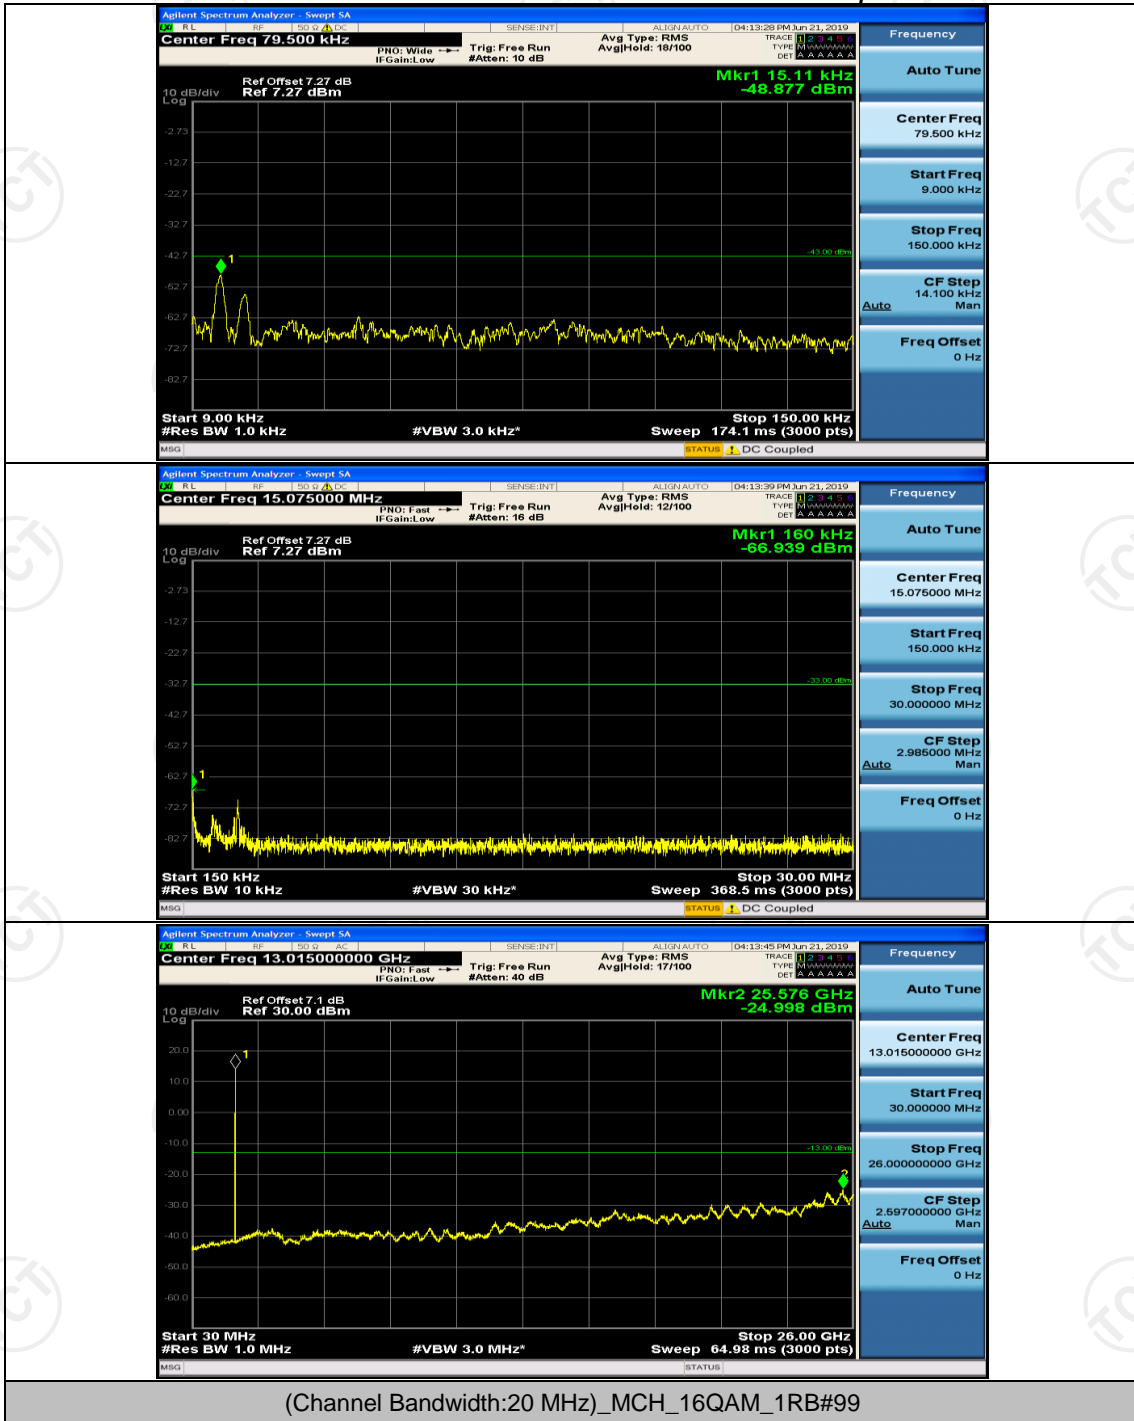

Channel Bandwidth: 20 MHz

(Channel Bandwidth:20 MHz)_MCH_QPSK_1RB#0

(Channel Bandwidth:20 MHz)_MCH_QPSK_1RB#49

Appendix F: Frequency Stability

Test Result

Channel Bandwidth: 1.4 MHz

Modulation	Channel	Voltage [Vdc]	Temperature (°C)	Deviation (ppm)	Limit (ppm)	Verdict
QPSK	LCH	VL	TN	-0.003658	± 2.5	PASS
		VN	TN	-0.001054	± 2.5	PASS
		VH	TN	-0.002683	± 2.5	PASS
	MCH	VL	TN	-0.001251	± 2.5	PASS
		VN	TN	-0.003253	± 2.5	PASS
		VH	TN	-0.005224	± 2.5	PASS
	HCH	VL	TN	-0.004759	± 2.5	PASS
		VN	TN	-0.005724	± 2.5	PASS
		VH	TN	-0.004318	± 2.5	PASS
16QAM	LCH	VL	TN	-0.003339	± 2.5	PASS
		VN	TN	-0.003989	± 2.5	PASS
		VH	TN	-0.003651	± 2.5	PASS
	MCH	VL	TN	-0.001846	± 2.5	PASS
		VN	TN	-0.003806	± 2.5	PASS
		VH	TN	-0.001224	± 2.5	PASS
	HCH	VL	TN	-0.001679	± 2.5	PASS
		VN	TN	-0.005618	± 2.5	PASS
		VH	TN	-0.002669	± 2.5	PASS
Modulation	Channel	Voltage [Vdc]	Temperature (°C)	Deviation (ppm)	Limit (ppm)	Verdict
QPSK	LCH	VN	-30	-0.003736	± 2.5	PASS
		VN	-20	-0.004707	± 2.5	PASS
		VN	-10	-0.000326	± 2.5	PASS
		VN	0	-0.002586	± 2.5	PASS
		VN	10	-0.001835	± 2.5	PASS
		VN	20	-0.004909	± 2.5	PASS
		VN	30	-0.003362	± 2.5	PASS
		VN	40	-0.005552	± 2.5	PASS
		VN	50	-0.002425	± 2.5	PASS
	MCH	VN	-30	0.000495	± 2.5	PASS
		VN	-20	-0.002254	± 2.5	PASS
		VN	-10	-0.001106	± 2.5	PASS
		VN	0	-0.002626	± 2.5	PASS
		VN	10	0.002406	± 2.5	PASS
		VN	20	-0.001552	± 2.5	PASS
		VN	30	-0.003096	± 2.5	PASS
		VN	40	-0.001511	± 2.5	PASS
		VN	50	-0.003691	± 2.5	PASS