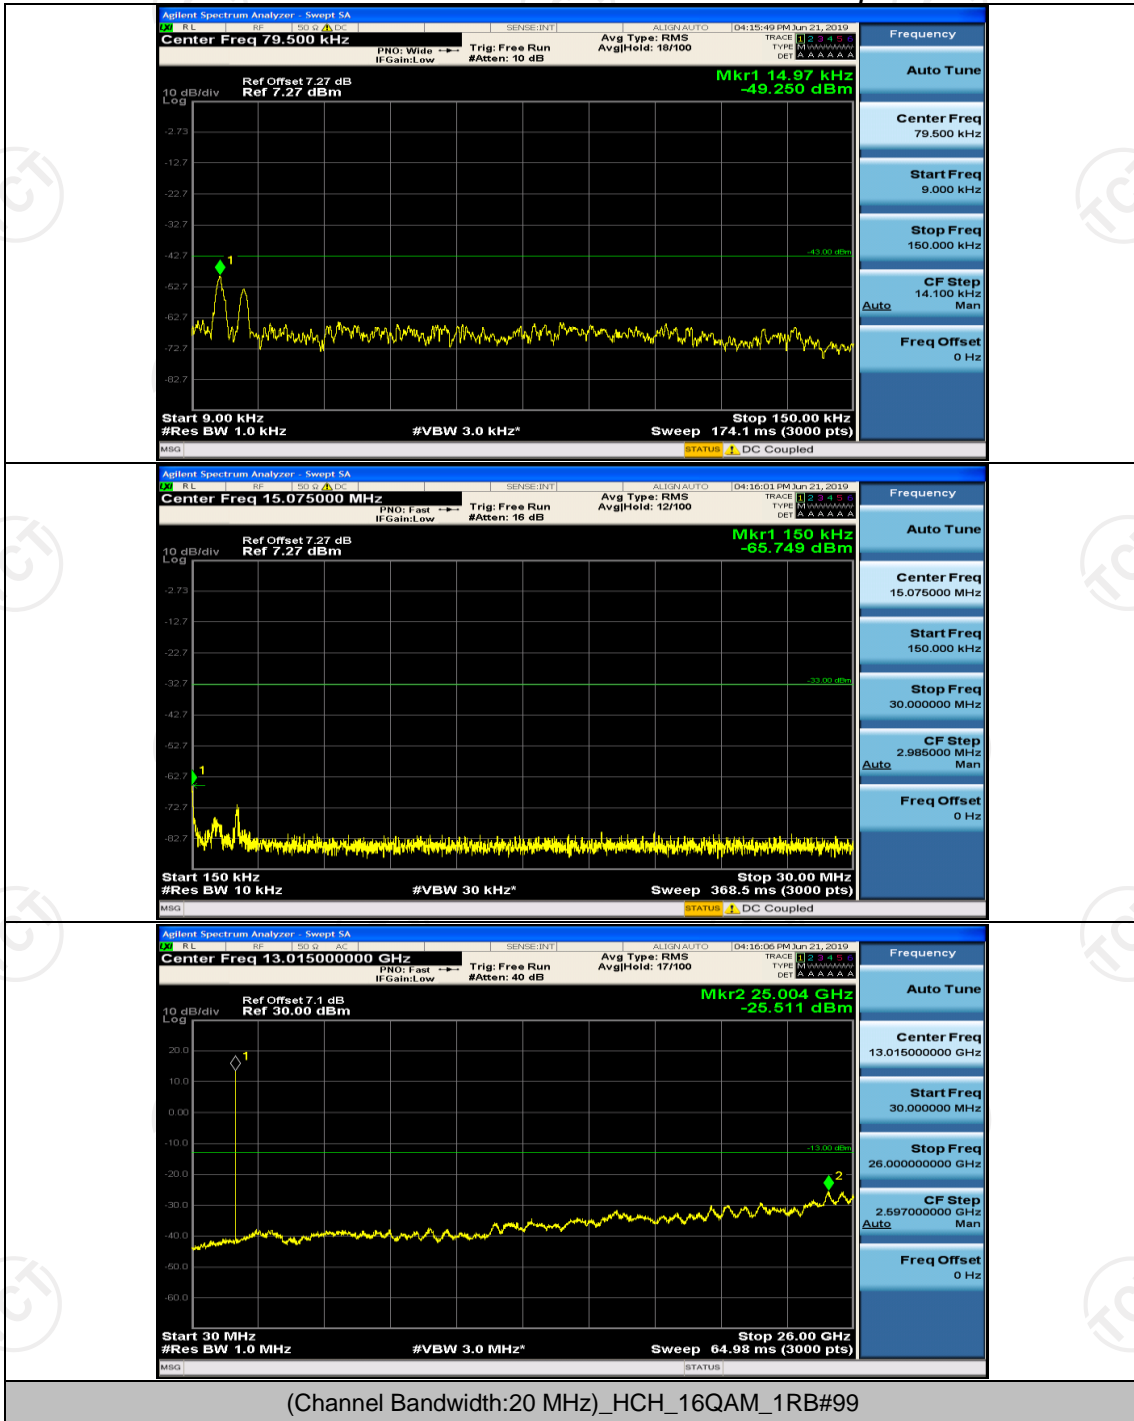

Channel Bandwidth: 20 MHz

(Channel Bandwidth:20 MHz)_MCH_QPSK_1RB#0

(Channel Bandwidth:20 MHz)_MCH_QPSK_1RB#49

Appendix F: Frequency Stability

Test Result

Channel Bandwidth: 1.4 MHz

Modulation	Channel	Voltage [Vdc]	Temperature (°C)	Deviation (ppm)	Limit (ppm)	Verdict
QPSK	LCH	VL	TN	-0.003658	± 2.5	PASS
		VN	TN	-0.001054	± 2.5	PASS
		VH	TN	-0.002683	± 2.5	PASS
	MCH	VL	TN	-0.001251	± 2.5	PASS
		VN	TN	-0.003253	± 2.5	PASS
		VH	TN	-0.005224	± 2.5	PASS
	HCH	VL	TN	-0.004759	± 2.5	PASS
		VN	TN	-0.005724	± 2.5	PASS
		VH	TN	-0.004318	± 2.5	PASS
16QAM	LCH	VL	TN	-0.003339	± 2.5	PASS
		VN	TN	-0.003989	± 2.5	PASS
		VH	TN	-0.003651	± 2.5	PASS
	MCH	VL	TN	-0.001846	± 2.5	PASS
		VN	TN	-0.003806	± 2.5	PASS
		VH	TN	-0.001224	± 2.5	PASS
	HCH	VL	TN	-0.001679	± 2.5	PASS
		VN	TN	-0.005618	± 2.5	PASS
		VH	TN	-0.002669	± 2.5	PASS
Modulation	Channel	Voltage [Vdc]	Temperature (°C)	Deviation (ppm)	Limit (ppm)	Verdict
QPSK	LCH	VN	-30	-0.003736	± 2.5	PASS
		VN	-20	-0.004707	± 2.5	PASS
		VN	-10	-0.000326	± 2.5	PASS
		VN	0	-0.002586	± 2.5	PASS
		VN	10	-0.001835	± 2.5	PASS
		VN	20	-0.004909	± 2.5	PASS
		VN	30	-0.003362	± 2.5	PASS
		VN	40	-0.005552	± 2.5	PASS
		VN	50	-0.002425	± 2.5	PASS
	MCH	VN	-30	0.000495	± 2.5	PASS
		VN	-20	-0.002254	± 2.5	PASS
		VN	-10	-0.001106	± 2.5	PASS
		VN	0	-0.002626	± 2.5	PASS
		VN	10	0.002406	± 2.5	PASS
		VN	20	-0.001552	± 2.5	PASS
		VN	30	-0.003096	± 2.5	PASS
		VN	40	-0.001511	± 2.5	PASS
		VN	50	-0.003691	± 2.5	PASS