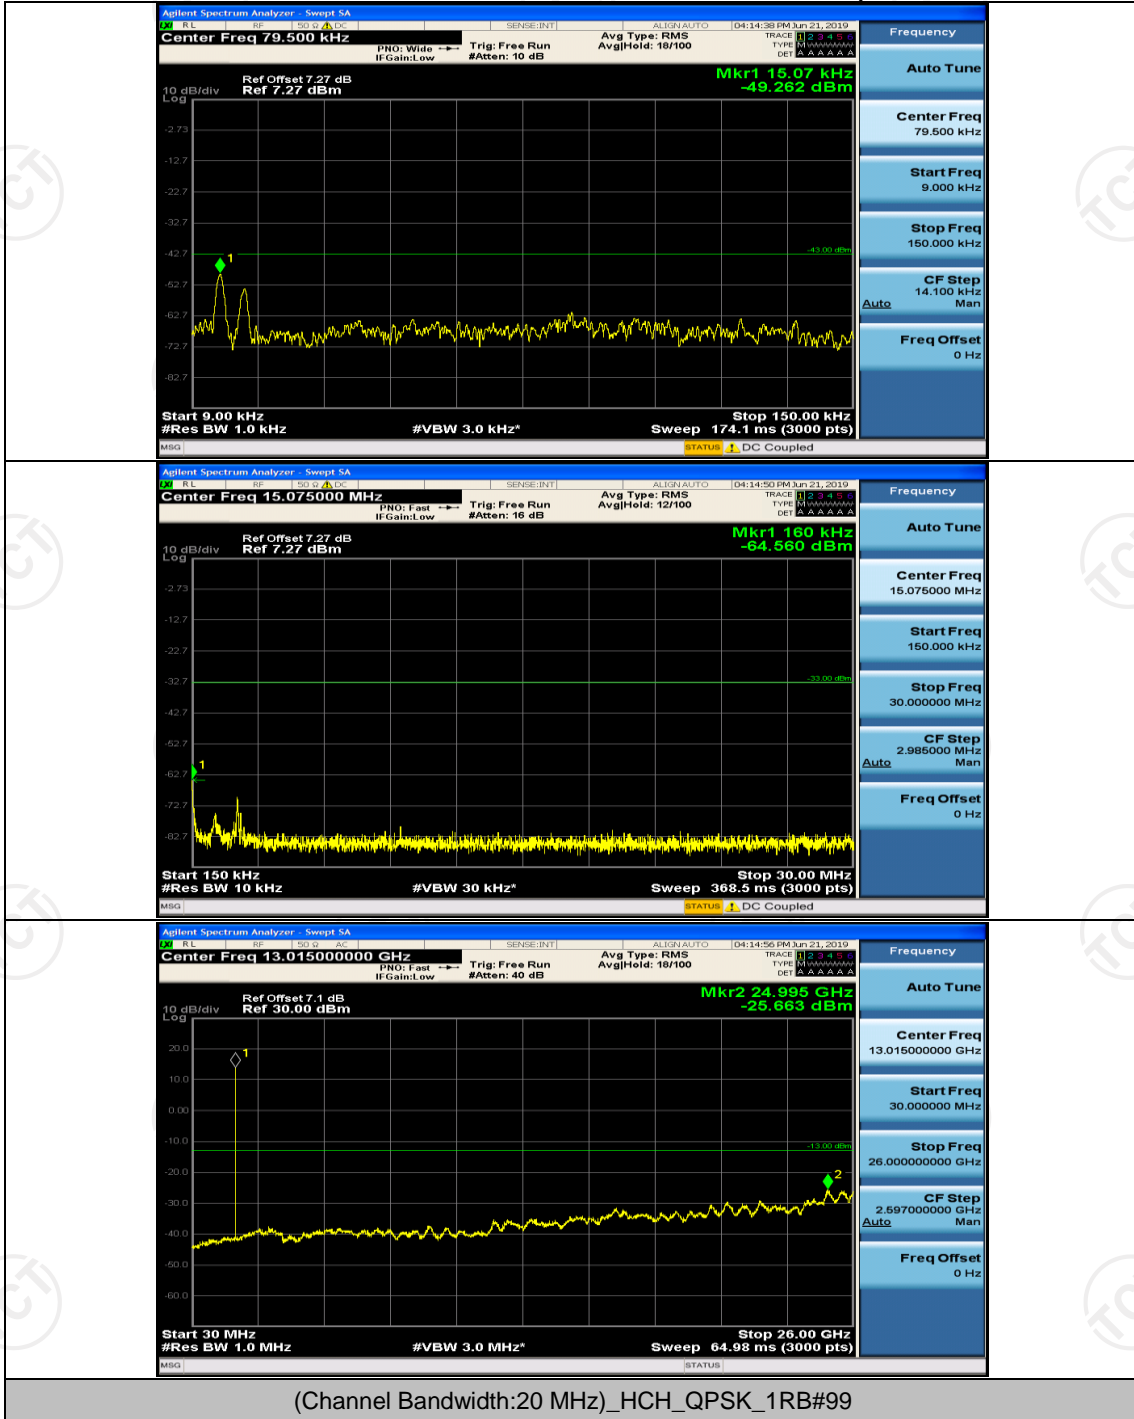

Channel Bandwidth: 20 MHz

(Channel Bandwidth:20 MHz)_MCH_QPSK_1RB#0

(Channel Bandwidth:20 MHz)_MCH_QPSK_1RB#49

Appendix F: Frequency Stability

Test Result

Channel Bandwidth: 1.4 MHz

Modulation	Channel	Voltage [Vdc]	Temperature (°C)	Deviation (ppm)	Limit (ppm)	Verdict
QPSK	LCH	VL	TN	-0.003658	± 2.5	PASS
		VN	TN	-0.001054	± 2.5	PASS
		VH	TN	-0.002683	± 2.5	PASS
	MCH	VL	TN	-0.001251	± 2.5	PASS
		VN	TN	-0.003253	± 2.5	PASS
		VH	TN	-0.005224	± 2.5	PASS
	HCH	VL	TN	-0.004759	± 2.5	PASS
		VN	TN	-0.005724	± 2.5	PASS
		VH	TN	-0.004318	± 2.5	PASS
16QAM	LCH	VL	TN	-0.003339	± 2.5	PASS
		VN	TN	-0.003989	± 2.5	PASS
		VH	TN	-0.003651	± 2.5	PASS
	MCH	VL	TN	-0.001846	± 2.5	PASS
		VN	TN	-0.003806	± 2.5	PASS
		VH	TN	-0.001224	± 2.5	PASS
	HCH	VL	TN	-0.001679	± 2.5	PASS
		VN	TN	-0.005618	± 2.5	PASS
		VH	TN	-0.002669	± 2.5	PASS
Modulation	Channel	Voltage [Vdc]	Temperature (°C)	Deviation (ppm)	Limit (ppm)	Verdict
QPSK	LCH	VN	-30	-0.003736	± 2.5	PASS
		VN	-20	-0.004707	± 2.5	PASS
		VN	-10	-0.000326	± 2.5	PASS
		VN	0	-0.002586	± 2.5	PASS
		VN	10	-0.001835	± 2.5	PASS
		VN	20	-0.004909	± 2.5	PASS
		VN	30	-0.003362	± 2.5	PASS
		VN	40	-0.005552	± 2.5	PASS
		VN	50	-0.002425	± 2.5	PASS
	MCH	VN	-30	0.000495	± 2.5	PASS
		VN	-20	-0.002254	± 2.5	PASS
		VN	-10	-0.001106	± 2.5	PASS
		VN	0	-0.002626	± 2.5	PASS
		VN	10	0.002406	± 2.5	PASS
		VN	20	-0.001552	± 2.5	PASS
		VN	30	-0.003096	± 2.5	PASS
		VN	40	-0.001511	± 2.5	PASS
		VN	50	-0.003691	± 2.5	PASS