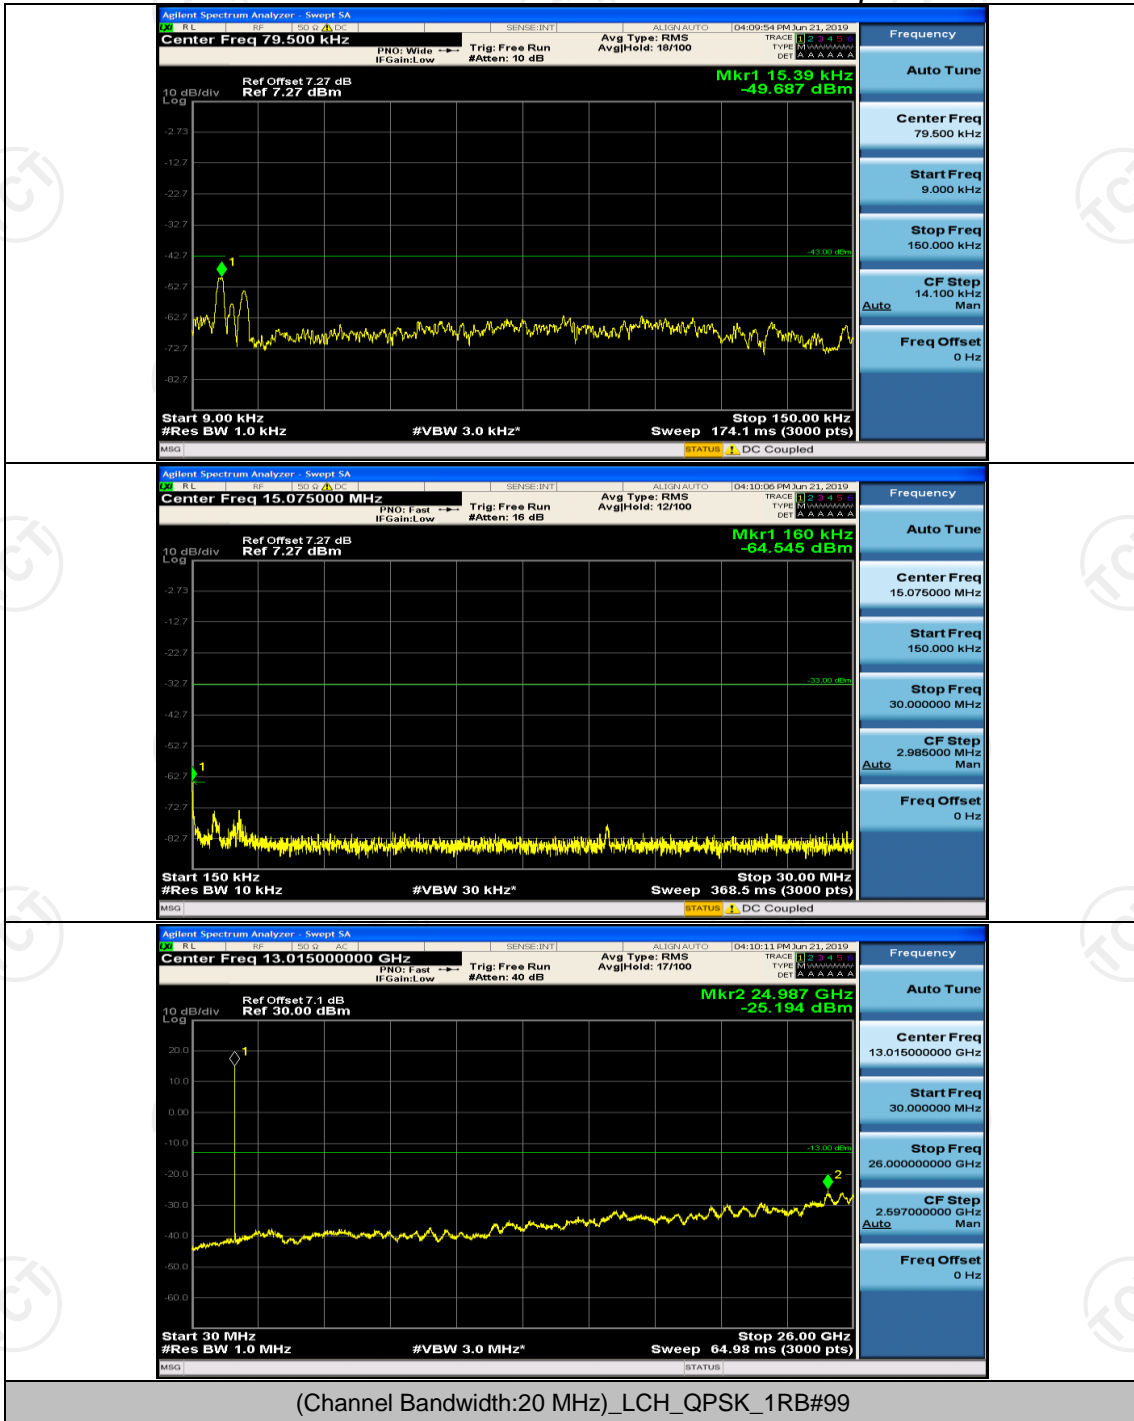

Channel Bandwidth: 20 MHz

(Channel Bandwidth:20 MHz)_MCH_QPSK_1RB#0

(Channel Bandwidth:20 MHz)_MCH_QPSK_1RB#49

Appendix F: Frequency Stability

Test Result

Channel Bandwidth: 1.4 MHz

Modulation	Channel	Voltage [Vdc]	Temperature (°C)	Deviation (ppm)	Limit (ppm)	Verdict
QPSK	LCH	VL	TN	-0.003658	± 2.5	PASS
		VN	TN	-0.001054	± 2.5	PASS
		VH	TN	-0.002683	± 2.5	PASS
	MCH	VL	TN	-0.001251	± 2.5	PASS
		VN	TN	-0.003253	± 2.5	PASS
		VH	TN	-0.005224	± 2.5	PASS
	HCH	VL	TN	-0.004759	± 2.5	PASS
		VN	TN	-0.005724	± 2.5	PASS
		VH	TN	-0.004318	± 2.5	PASS
16QAM	LCH	VL	TN	-0.003339	± 2.5	PASS
		VN	TN	-0.003989	± 2.5	PASS
		VH	TN	-0.003651	± 2.5	PASS
	MCH	VL	TN	-0.001846	± 2.5	PASS
		VN	TN	-0.003806	± 2.5	PASS
		VH	TN	-0.001224	± 2.5	PASS
	HCH	VL	TN	-0.001679	± 2.5	PASS
		VN	TN	-0.005618	± 2.5	PASS
		VH	TN	-0.002669	± 2.5	PASS
Modulation	Channel	Voltage [Vdc]	Temperature (°C)	Deviation (ppm)	Limit (ppm)	Verdict
QPSK	LCH	VN	-30	-0.003736	± 2.5	PASS
		VN	-20	-0.004707	± 2.5	PASS
		VN	-10	-0.000326	± 2.5	PASS
		VN	0	-0.002586	± 2.5	PASS
		VN	10	-0.001835	± 2.5	PASS
		VN	20	-0.004909	± 2.5	PASS
		VN	30	-0.003362	± 2.5	PASS
		VN	40	-0.005552	± 2.5	PASS
		VN	50	-0.002425	± 2.5	PASS
	MCH	VN	-30	0.000495	± 2.5	PASS
		VN	-20	-0.002254	± 2.5	PASS
		VN	-10	-0.001106	± 2.5	PASS
		VN	0	-0.002626	± 2.5	PASS
		VN	10	0.002406	± 2.5	PASS
		VN	20	-0.001552	± 2.5	PASS
		VN	30	-0.003096	± 2.5	PASS
		VN	40	-0.001511	± 2.5	PASS
		VN	50	-0.003691	± 2.5	PASS