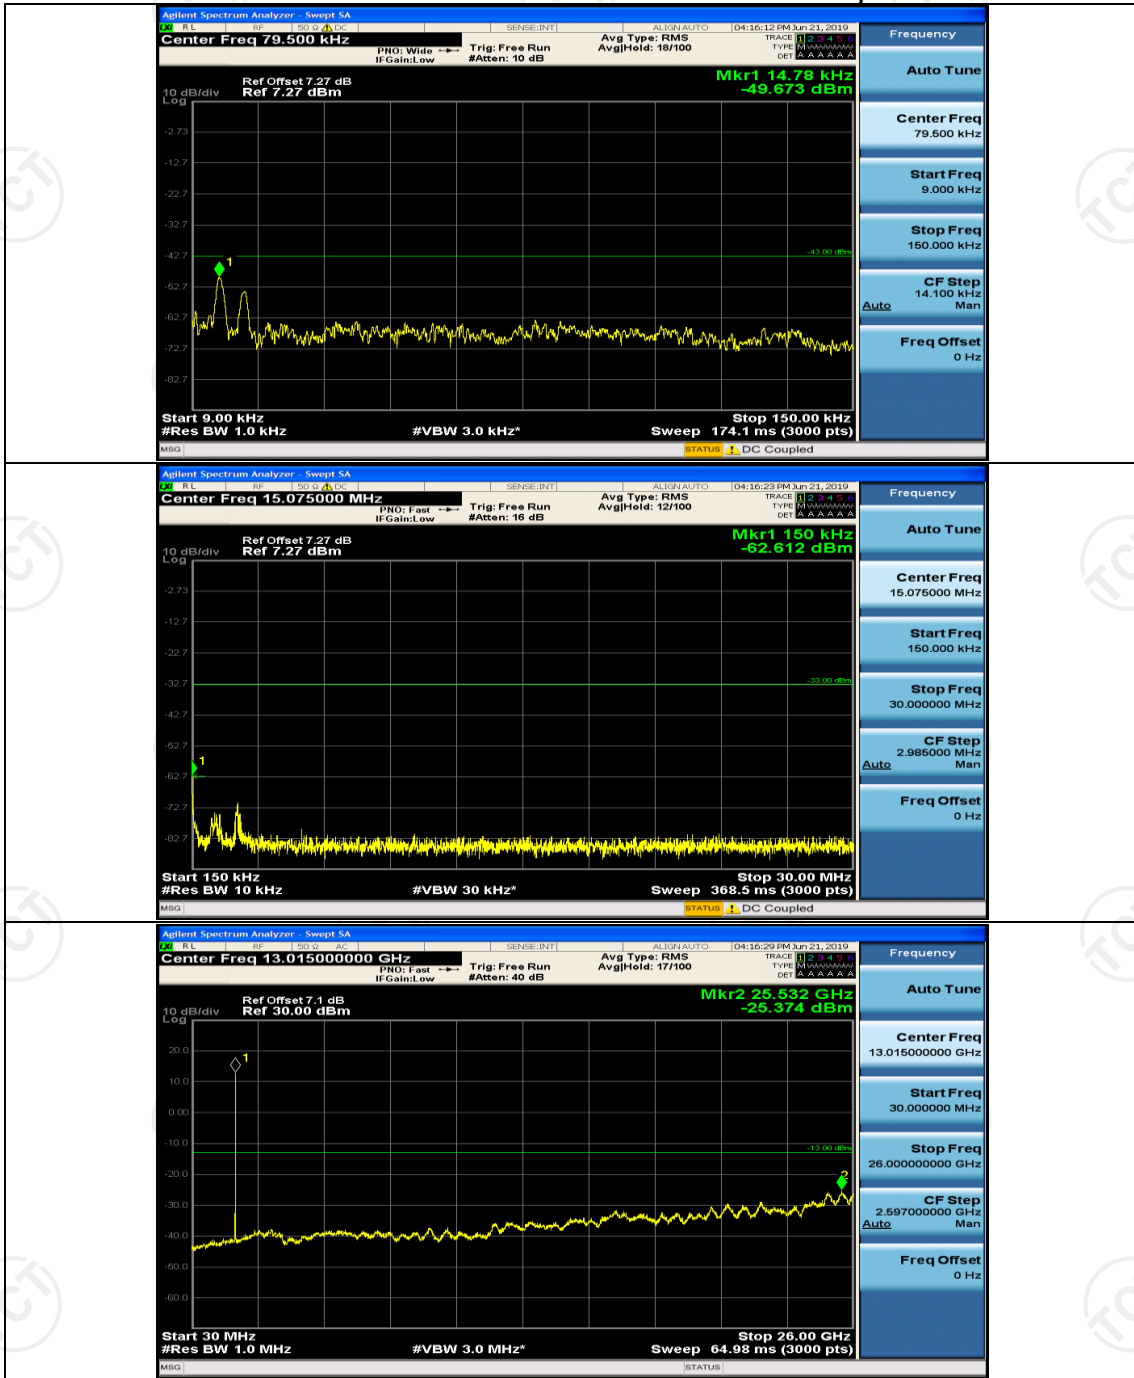

Channel Bandwidth: 20 MHz

(Channel Bandwidth:20 MHz)_MCH_QPSK_1RB#0

(Channel Bandwidth:20 MHz)_MCH_QPSK_1RB#49

Appendix F: Frequency Stability

Test Result

Channel Bandwidth: 1.4 MHz

Modulation	Channel	Voltage [Vdc]	Temperature (°C)	Deviation (ppm)	Limit (ppm)	Verdict
QPSK	LCH	VL	TN	-0.003658	± 2.5	PASS
		VN	TN	-0.001054	± 2.5	PASS
		VH	TN	-0.002683	± 2.5	PASS
	MCH	VL	TN	-0.001251	± 2.5	PASS
		VN	TN	-0.003253	± 2.5	PASS
		VH	TN	-0.005224	± 2.5	PASS
	HCH	VL	TN	-0.004759	± 2.5	PASS
		VN	TN	-0.005724	± 2.5	PASS
		VH	TN	-0.004318	± 2.5	PASS
16QAM	LCH	VL	TN	-0.003339	± 2.5	PASS
		VN	TN	-0.003989	± 2.5	PASS
		VH	TN	-0.003651	± 2.5	PASS
	MCH	VL	TN	-0.001846	± 2.5	PASS
		VN	TN	-0.003806	± 2.5	PASS
		VH	TN	-0.001224	± 2.5	PASS
	HCH	VL	TN	-0.001679	± 2.5	PASS
		VN	TN	-0.005618	± 2.5	PASS
		VH	TN	-0.002669	± 2.5	PASS
Modulation	Channel	Voltage [Vdc]	Temperature (°C)	Deviation (ppm)	Limit (ppm)	Verdict
QPSK	LCH	VN	-30	-0.003736	± 2.5	PASS
		VN	-20	-0.004707	± 2.5	PASS
		VN	-10	-0.000326	± 2.5	PASS
		VN	0	-0.002586	± 2.5	PASS
		VN	10	-0.001835	± 2.5	PASS
		VN	20	-0.004909	± 2.5	PASS
		VN	30	-0.003362	± 2.5	PASS
		VN	40	-0.005552	± 2.5	PASS
		VN	50	-0.002425	± 2.5	PASS
	MCH	VN	-30	0.000495	± 2.5	PASS
		VN	-20	-0.002254	± 2.5	PASS
		VN	-10	-0.001106	± 2.5	PASS
		VN	0	-0.002626	± 2.5	PASS
		VN	10	0.002406	± 2.5	PASS
		VN	20	-0.001552	± 2.5	PASS
		VN	30	-0.003096	± 2.5	PASS
		VN	40	-0.001511	± 2.5	PASS
		VN	50	-0.003691	± 2.5	PASS