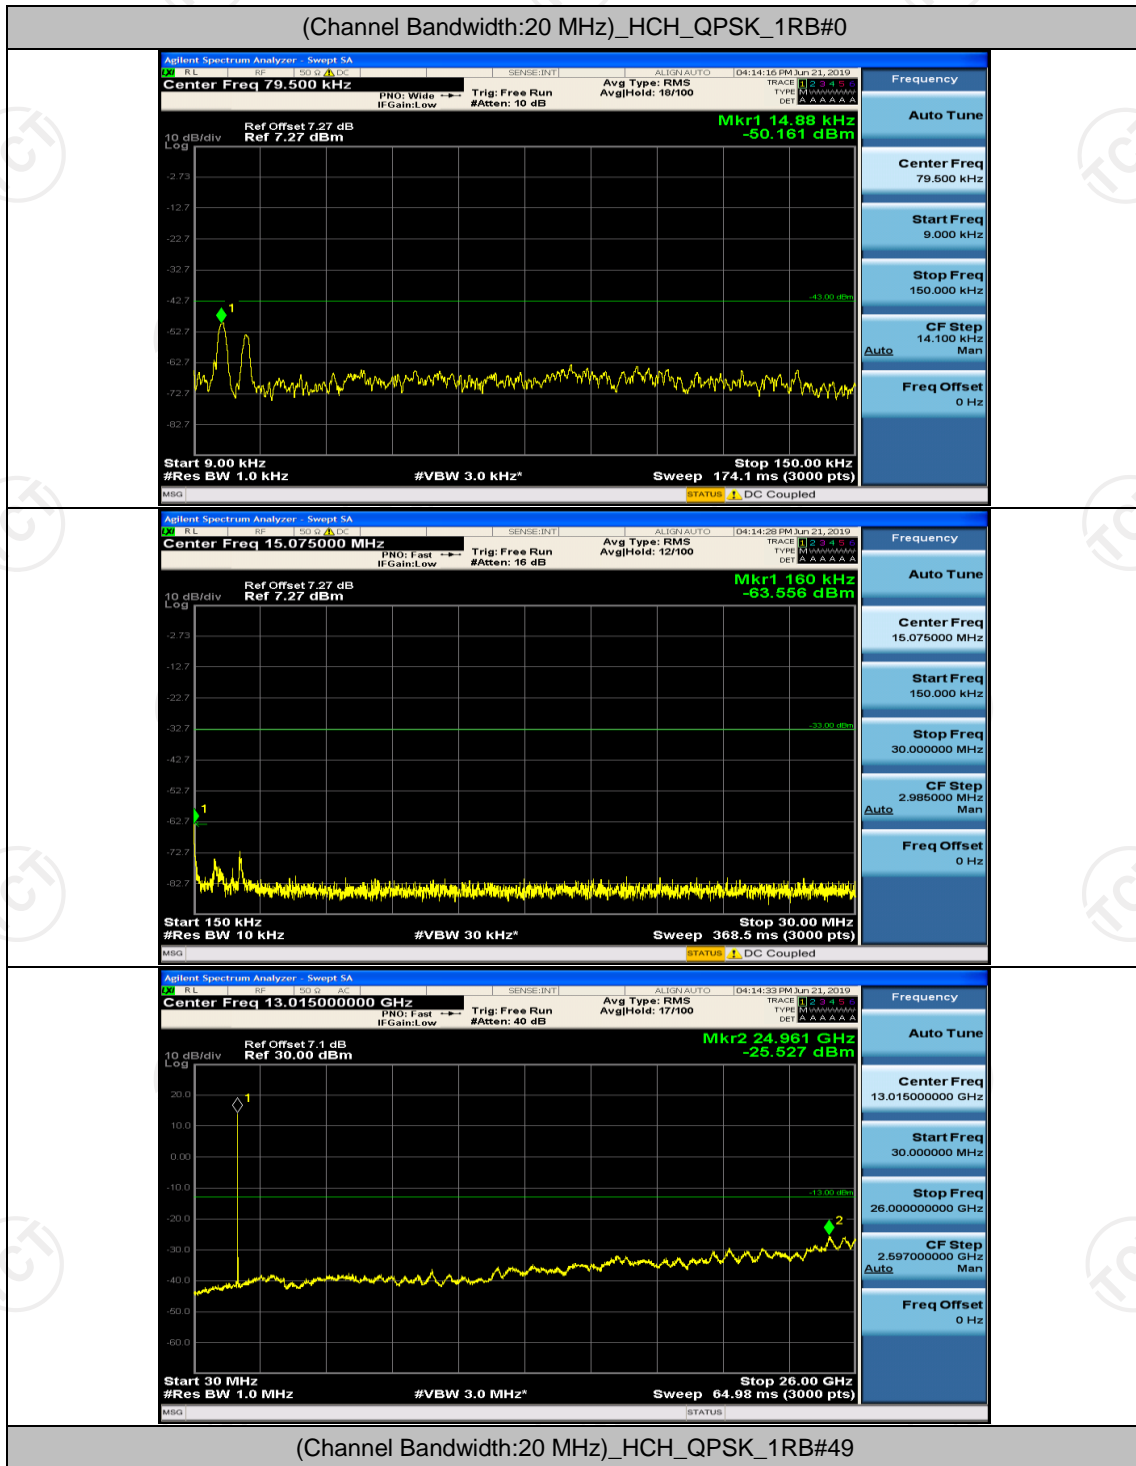

Channel Bandwidth: 20 MHz

(Channel Bandwidth:20 MHz)_MCH_QPSK_1RB#0

(Channel Bandwidth:20 MHz)_MCH_QPSK_1RB#49

Appendix F: Frequency Stability

Test Result

Channel Bandwidth: 1.4 MHz

Modulation	Channel	Voltage [Vdc]	Temperature (°C)	Deviation (ppm)	Limit (ppm)	Verdict
QPSK	LCH	VL	TN	-0.003658	± 2.5	PASS
		VN	TN	-0.001054	± 2.5	PASS
		VH	TN	-0.002683	± 2.5	PASS
	MCH	VL	TN	-0.001251	± 2.5	PASS
		VN	TN	-0.003253	± 2.5	PASS
		VH	TN	-0.005224	± 2.5	PASS
	HCH	VL	TN	-0.004759	± 2.5	PASS
		VN	TN	-0.005724	± 2.5	PASS
		VH	TN	-0.004318	± 2.5	PASS
16QAM	LCH	VL	TN	-0.003339	± 2.5	PASS
		VN	TN	-0.003989	± 2.5	PASS
		VH	TN	-0.003651	± 2.5	PASS
	MCH	VL	TN	-0.001846	± 2.5	PASS
		VN	TN	-0.003806	± 2.5	PASS
		VH	TN	-0.001224	± 2.5	PASS
	HCH	VL	TN	-0.001679	± 2.5	PASS
		VN	TN	-0.005618	± 2.5	PASS
		VH	TN	-0.002669	± 2.5	PASS
Modulation	Channel	Voltage [Vdc]	Temperature (°C)	Deviation (ppm)	Limit (ppm)	Verdict
QPSK	LCH	VN	-30	-0.003736	± 2.5	PASS
		VN	-20	-0.004707	± 2.5	PASS
		VN	-10	-0.000326	± 2.5	PASS
		VN	0	-0.002586	± 2.5	PASS
		VN	10	-0.001835	± 2.5	PASS
		VN	20	-0.004909	± 2.5	PASS
		VN	30	-0.003362	± 2.5	PASS
		VN	40	-0.005552	± 2.5	PASS
		VN	50	-0.002425	± 2.5	PASS
	MCH	VN	-30	0.000495	± 2.5	PASS
		VN	-20	-0.002254	± 2.5	PASS
		VN	-10	-0.001106	± 2.5	PASS
		VN	0	-0.002626	± 2.5	PASS
		VN	10	0.002406	± 2.5	PASS
		VN	20	-0.001552	± 2.5	PASS
		VN	30	-0.003096	± 2.5	PASS
		VN	40	-0.001511	± 2.5	PASS
		VN	50	-0.003691	± 2.5	PASS