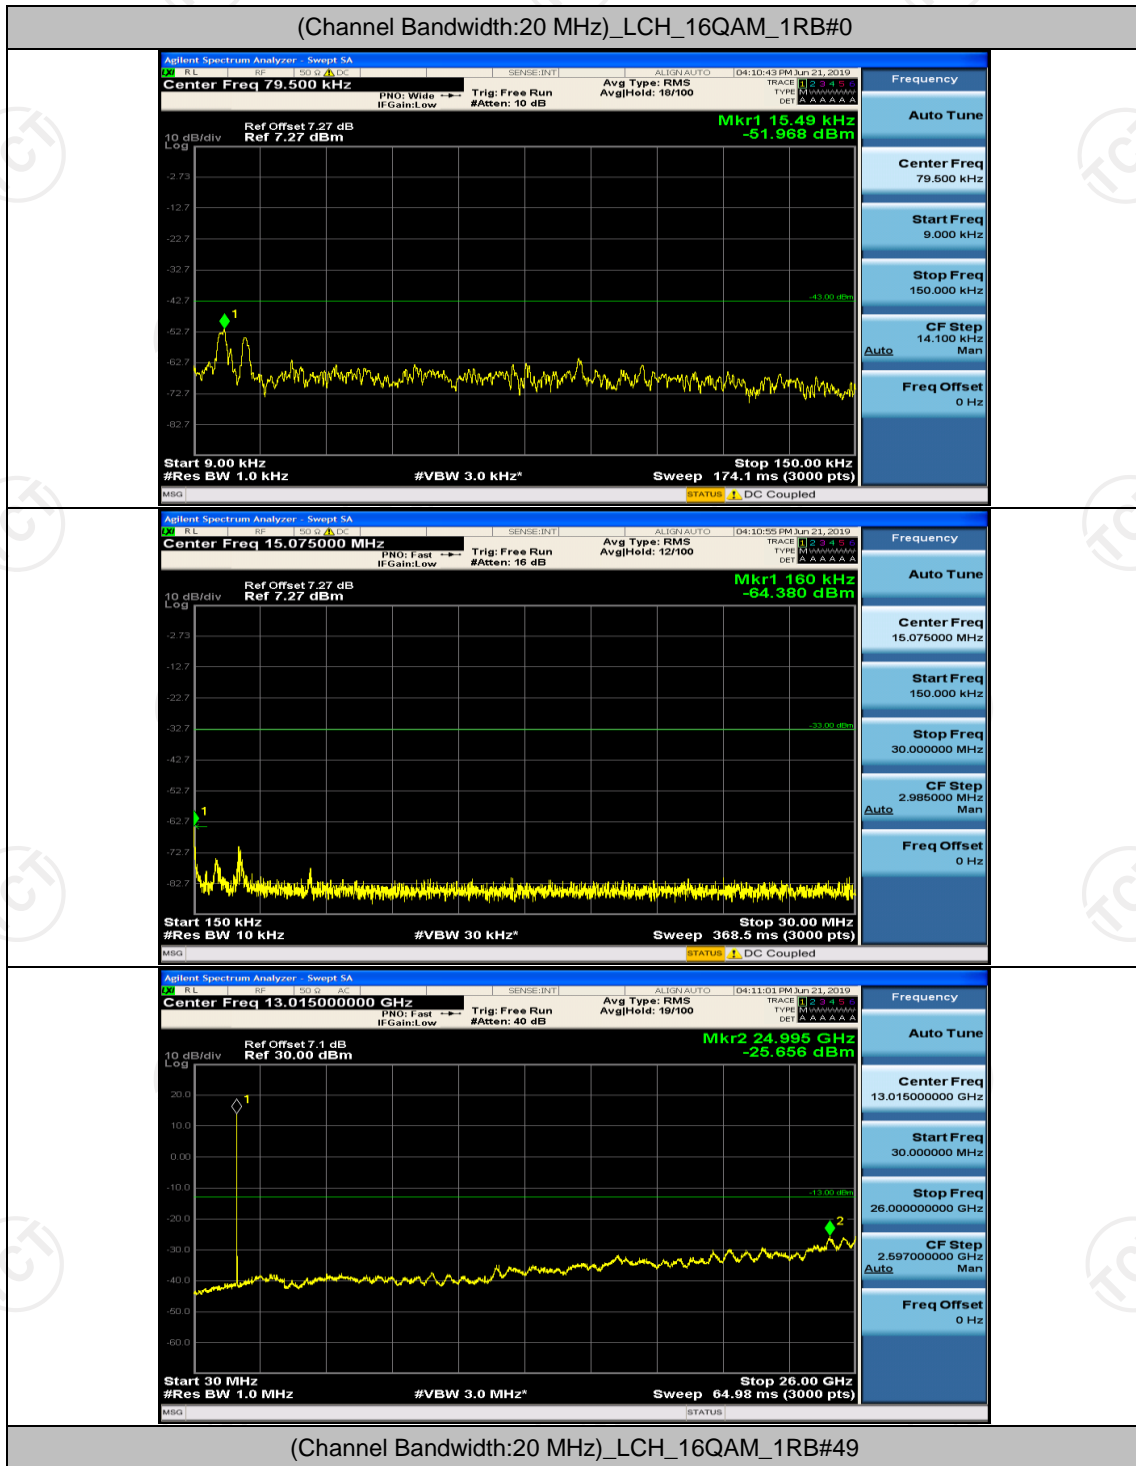

Channel Bandwidth: 20 MHz

(Channel Bandwidth:20 MHz)_MCH_QPSK_1RB#0

(Channel Bandwidth:20 MHz)_MCH_QPSK_1RB#49

Appendix F: Frequency Stability

Test Result

Channel Bandwidth: 1.4 MHz

Modulation	Channel	Voltage [Vdc]	Temperature (°C)	Deviation (ppm)	Limit (ppm)	Verdict
QPSK	LCH	VL	TN	-0.003658	± 2.5	PASS
		VN	TN	-0.001054	± 2.5	PASS
		VH	TN	-0.002683	± 2.5	PASS
	MCH	VL	TN	-0.001251	± 2.5	PASS
		VN	TN	-0.003253	± 2.5	PASS
		VH	TN	-0.005224	± 2.5	PASS
	HCH	VL	TN	-0.004759	± 2.5	PASS
		VN	TN	-0.005724	± 2.5	PASS
		VH	TN	-0.004318	± 2.5	PASS
16QAM	LCH	VL	TN	-0.003339	± 2.5	PASS
		VN	TN	-0.003989	± 2.5	PASS
		VH	TN	-0.003651	± 2.5	PASS
	MCH	VL	TN	-0.001846	± 2.5	PASS
		VN	TN	-0.003806	± 2.5	PASS
		VH	TN	-0.001224	± 2.5	PASS
	HCH	VL	TN	-0.001679	± 2.5	PASS
		VN	TN	-0.005618	± 2.5	PASS
		VH	TN	-0.002669	± 2.5	PASS
Modulation	Channel	Voltage [Vdc]	Temperature (°C)	Deviation (ppm)	Limit (ppm)	Verdict
QPSK	LCH	VN	-30	-0.003736	± 2.5	PASS
		VN	-20	-0.004707	± 2.5	PASS
		VN	-10	-0.000326	± 2.5	PASS
		VN	0	-0.002586	± 2.5	PASS
		VN	10	-0.001835	± 2.5	PASS
		VN	20	-0.004909	± 2.5	PASS
		VN	30	-0.003362	± 2.5	PASS
		VN	40	-0.005552	± 2.5	PASS
		VN	50	-0.002425	± 2.5	PASS
	MCH	VN	-30	0.000495	± 2.5	PASS
		VN	-20	-0.002254	± 2.5	PASS
		VN	-10	-0.001106	± 2.5	PASS
		VN	0	-0.002626	± 2.5	PASS
		VN	10	0.002406	± 2.5	PASS
		VN	20	-0.001552	± 2.5	PASS
		VN	30	-0.003096	± 2.5	PASS
		VN	40	-0.001511	± 2.5	PASS
		VN	50	-0.003691	± 2.5	PASS