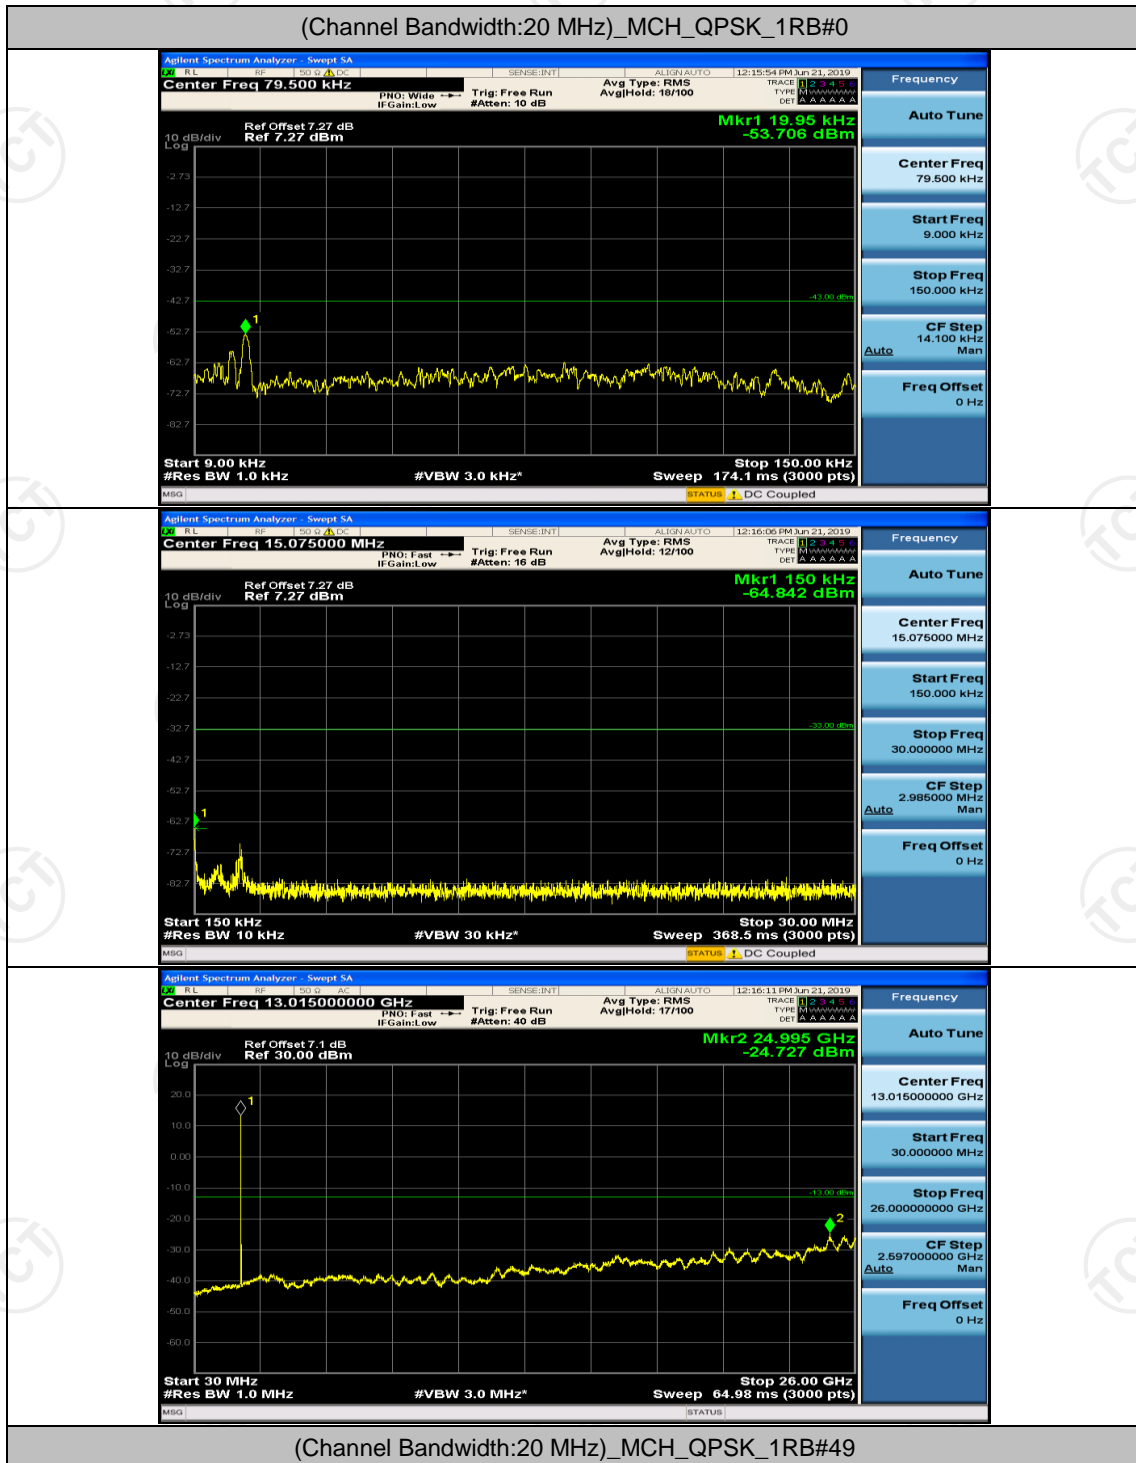

Channel Bandwidth: 20 MHz

(Channel Bandwidth:20 MHz)_MCH_QPSK_1RB#99

Appendix F: Frequency Stability

Test Result

Channel Bandwidth: 1.4 MHz

Modulation	Channel	Voltage [Vdc]	Temperature (°C)	Deviation (ppm)	Limit (ppm)	Verdict
QPSK	LCH	VL	TN	-0.001575	± 2.5	PASS
		VN	TN	-0.002705	± 2.5	PASS
		VH	TN	-0.003645	± 2.5	PASS
	MCH	VL	TN	-0.001372	± 2.5	PASS
		VN	TN	-0.001606	± 2.5	PASS
		VH	TN	-0.002336	± 2.5	PASS
	HCH	VL	TN	-0.004192	± 2.5	PASS
		VN	TN	-0.002465	± 2.5	PASS
		VH	TN	-0.003135	± 2.5	PASS
16QAM	LCH	VL	TN	-0.003251	± 2.5	PASS
		VN	TN	-0.003362	± 2.5	PASS
		VH	TN	-0.002627	± 2.5	PASS
	MCH	VL	TN	-0.003174	± 2.5	PASS
		VN	TN	-0.002686	± 2.5	PASS
		VH	TN	-0.002831	± 2.5	PASS
	HCH	VL	TN	-0.003097	± 2.5	PASS
		VN	TN	-0.005222	± 2.5	PASS
		VH	TN	-0.003888	± 2.5	PASS
Modulation	Channel	Voltage [Vdc]	Temperature (°C)	Deviation (ppm)	Limit (ppm)	Verdict
QPSK	LCH	VN	-30	-0.004756	± 2.5	PASS
		VN	-20	-0.001621	± 2.5	PASS
		VN	-10	-0.001956	± 2.5	PASS
		VN	0	-0.003059	± 2.5	PASS
		VN	10	-0.001245	± 2.5	PASS
		VN	20	-0.005411	± 2.5	PASS
		VN	30	0.000487	± 2.5	PASS
		VN	40	-0.004228	± 2.5	PASS
		VN	50	-0.006122	± 2.5	PASS
	MCH	VN	-30	-0.001629	± 2.5	PASS
		VN	-20	-0.004471	± 2.5	PASS
		VN	-10	-0.001143	± 2.5	PASS
		VN	0	-0.001127	± 2.5	PASS
		VN	10	-0.001472	± 2.5	PASS
		VN	20	-0.005372	± 2.5	PASS
		VN	30	-0.007381	± 2.5	PASS
		VN	40	0.000145	± 2.5	PASS
		VN	50	-0.003690	± 2.5	PASS