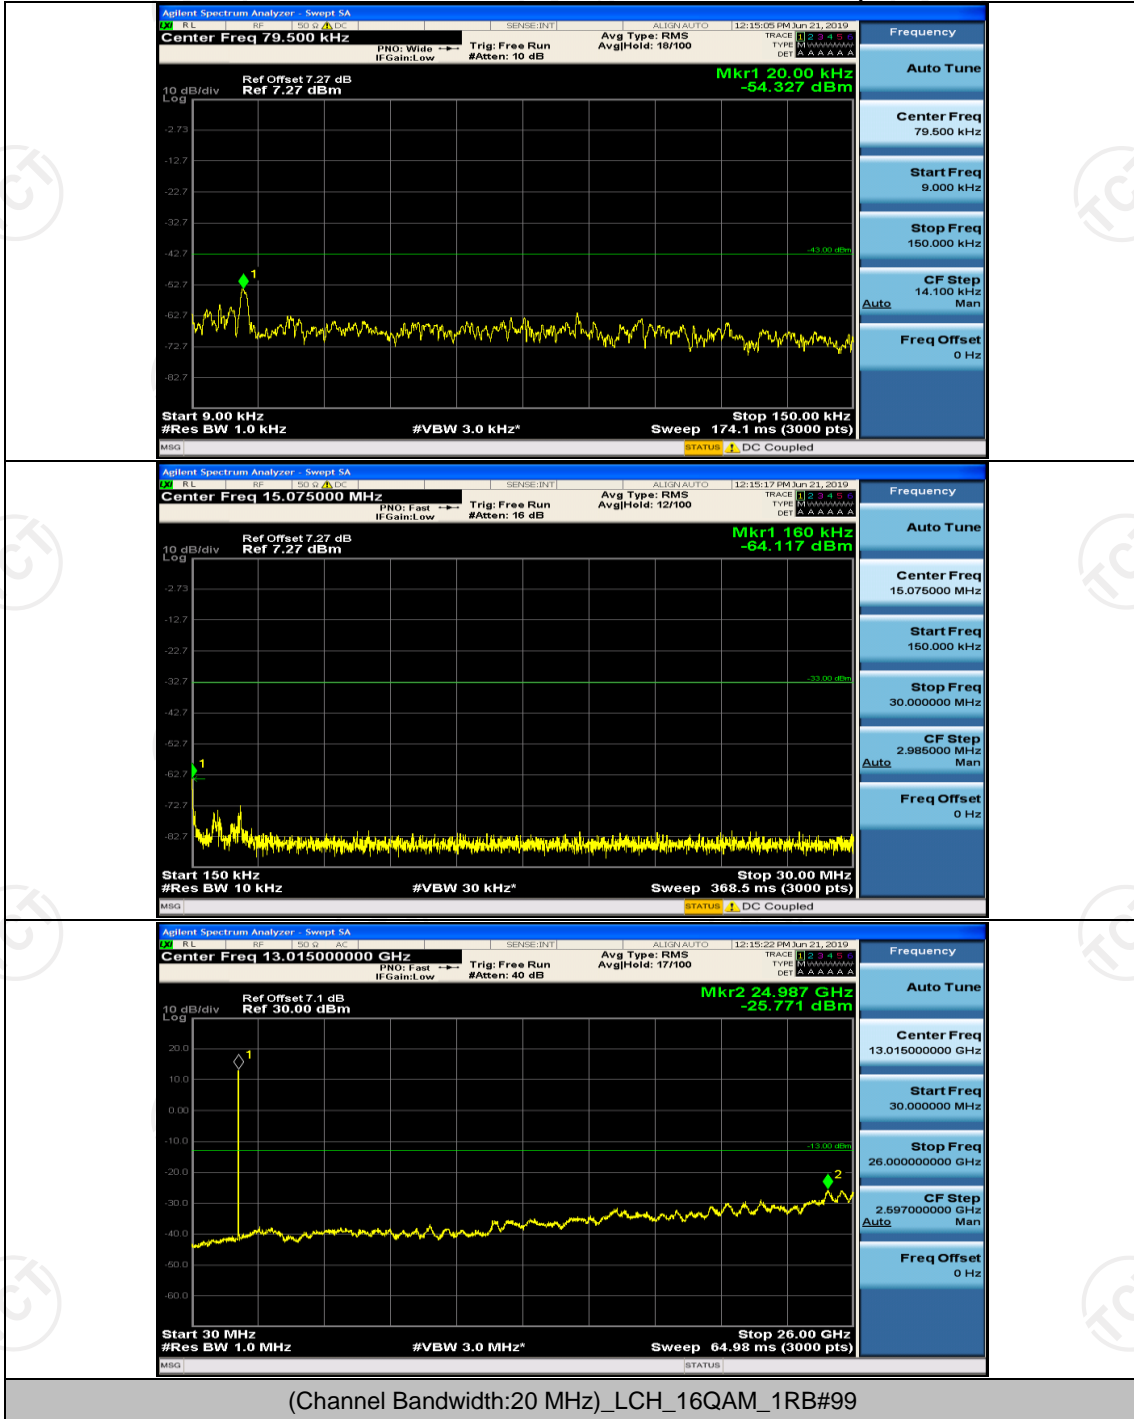

Channel Bandwidth: 20 MHz

(Channel Bandwidth:20 MHz)_MCH_QPSK_1RB#99

Appendix F: Frequency Stability

Test Result

Channel Bandwidth: 1.4 MHz

Modulation	Channel	Voltage [Vdc]	Temperature (°C)	Deviation (ppm)	Limit (ppm)	Verdict
QPSK	LCH	VL	TN	-0.001575	± 2.5	PASS
		VN	TN	-0.002705	± 2.5	PASS
		VH	TN	-0.003645	± 2.5	PASS
	MCH	VL	TN	-0.001372	± 2.5	PASS
		VN	TN	-0.001606	± 2.5	PASS
		VH	TN	-0.002336	± 2.5	PASS
	HCH	VL	TN	-0.004192	± 2.5	PASS
		VN	TN	-0.002465	± 2.5	PASS
		VH	TN	-0.003135	± 2.5	PASS
16QAM	LCH	VL	TN	-0.003251	± 2.5	PASS
		VN	TN	-0.003362	± 2.5	PASS
		VH	TN	-0.002627	± 2.5	PASS
	MCH	VL	TN	-0.003174	± 2.5	PASS
		VN	TN	-0.002686	± 2.5	PASS
		VH	TN	-0.002831	± 2.5	PASS
	HCH	VL	TN	-0.003097	± 2.5	PASS
		VN	TN	-0.005222	± 2.5	PASS
		VH	TN	-0.003888	± 2.5	PASS
Modulation	Channel	Voltage [Vdc]	Temperature (°C)	Deviation (ppm)	Limit (ppm)	Verdict
QPSK	LCH	VN	-30	-0.004756	± 2.5	PASS
		VN	-20	-0.001621	± 2.5	PASS
		VN	-10	-0.001956	± 2.5	PASS
		VN	0	-0.003059	± 2.5	PASS
		VN	10	-0.001245	± 2.5	PASS
		VN	20	-0.005411	± 2.5	PASS
		VN	30	0.000487	± 2.5	PASS
		VN	40	-0.004228	± 2.5	PASS
		VN	50	-0.006122	± 2.5	PASS
	MCH	VN	-30	-0.001629	± 2.5	PASS
		VN	-20	-0.004471	± 2.5	PASS
		VN	-10	-0.001143	± 2.5	PASS
		VN	0	-0.001127	± 2.5	PASS
		VN	10	-0.001472	± 2.5	PASS
		VN	20	-0.005372	± 2.5	PASS
		VN	30	-0.007381	± 2.5	PASS
		VN	40	0.000145	± 2.5	PASS
		VN	50	-0.003690	± 2.5	PASS