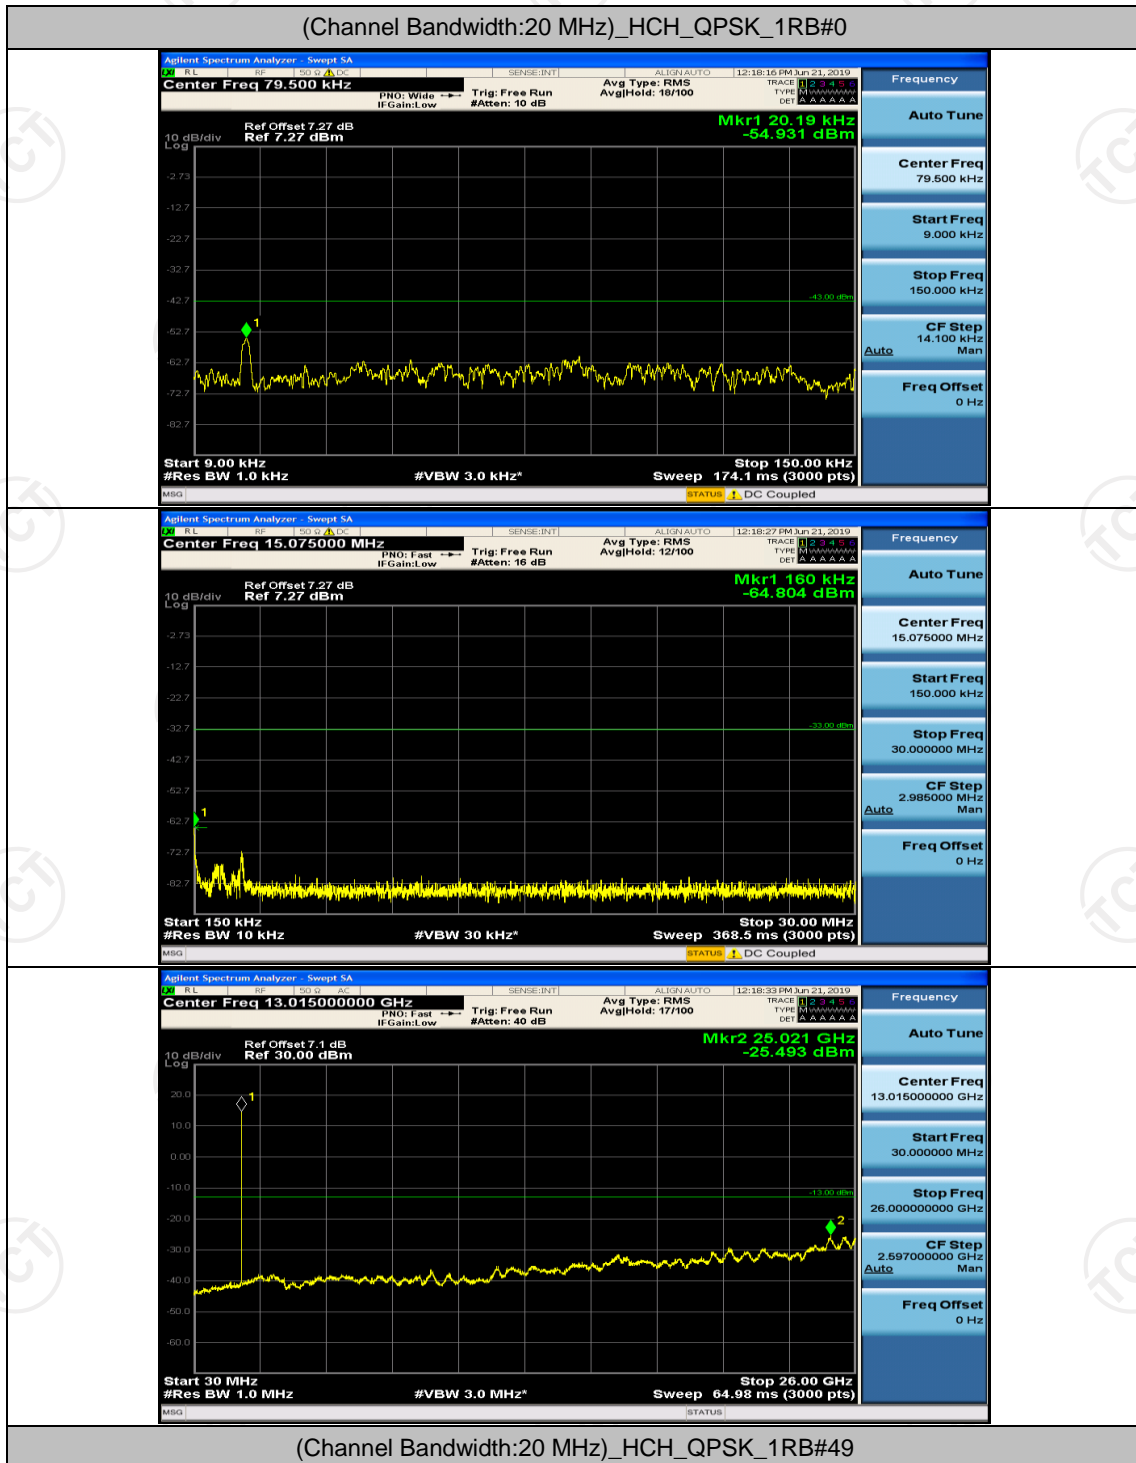

Channel Bandwidth: 20 MHz

(Channel Bandwidth:20 MHz)_MCH_QPSK_1RB#99

Appendix F: Frequency Stability

Test Result

Channel Bandwidth: 1.4 MHz

Modulation	Channel	Voltage [Vdc]	Temperature (°C)	Deviation (ppm)	Limit (ppm)	Verdict
QPSK	LCH	VL	TN	-0.001575	± 2.5	PASS
		VN	TN	-0.002705	± 2.5	PASS
		VH	TN	-0.003645	± 2.5	PASS
	MCH	VL	TN	-0.001372	± 2.5	PASS
		VN	TN	-0.001606	± 2.5	PASS
		VH	TN	-0.002336	± 2.5	PASS
	HCH	VL	TN	-0.004192	± 2.5	PASS
		VN	TN	-0.002465	± 2.5	PASS
		VH	TN	-0.003135	± 2.5	PASS
16QAM	LCH	VL	TN	-0.003251	± 2.5	PASS
		VN	TN	-0.003362	± 2.5	PASS
		VH	TN	-0.002627	± 2.5	PASS
	MCH	VL	TN	-0.003174	± 2.5	PASS
		VN	TN	-0.002686	± 2.5	PASS
		VH	TN	-0.002831	± 2.5	PASS
	HCH	VL	TN	-0.003097	± 2.5	PASS
		VN	TN	-0.005222	± 2.5	PASS
		VH	TN	-0.003888	± 2.5	PASS
Modulation	Channel	Voltage [Vdc]	Temperature (°C)	Deviation (ppm)	Limit (ppm)	Verdict
QPSK	LCH	VN	-30	-0.004756	± 2.5	PASS
		VN	-20	-0.001621	± 2.5	PASS
		VN	-10	-0.001956	± 2.5	PASS
		VN	0	-0.003059	± 2.5	PASS
		VN	10	-0.001245	± 2.5	PASS
		VN	20	-0.005411	± 2.5	PASS
		VN	30	0.000487	± 2.5	PASS
		VN	40	-0.004228	± 2.5	PASS
		VN	50	-0.006122	± 2.5	PASS
	MCH	VN	-30	-0.001629	± 2.5	PASS
		VN	-20	-0.004471	± 2.5	PASS
		VN	-10	-0.001143	± 2.5	PASS
		VN	0	-0.001127	± 2.5	PASS
		VN	10	-0.001472	± 2.5	PASS
		VN	20	-0.005372	± 2.5	PASS
		VN	30	-0.007381	± 2.5	PASS
		VN	40	0.000145	± 2.5	PASS
		VN	50	-0.003690	± 2.5	PASS