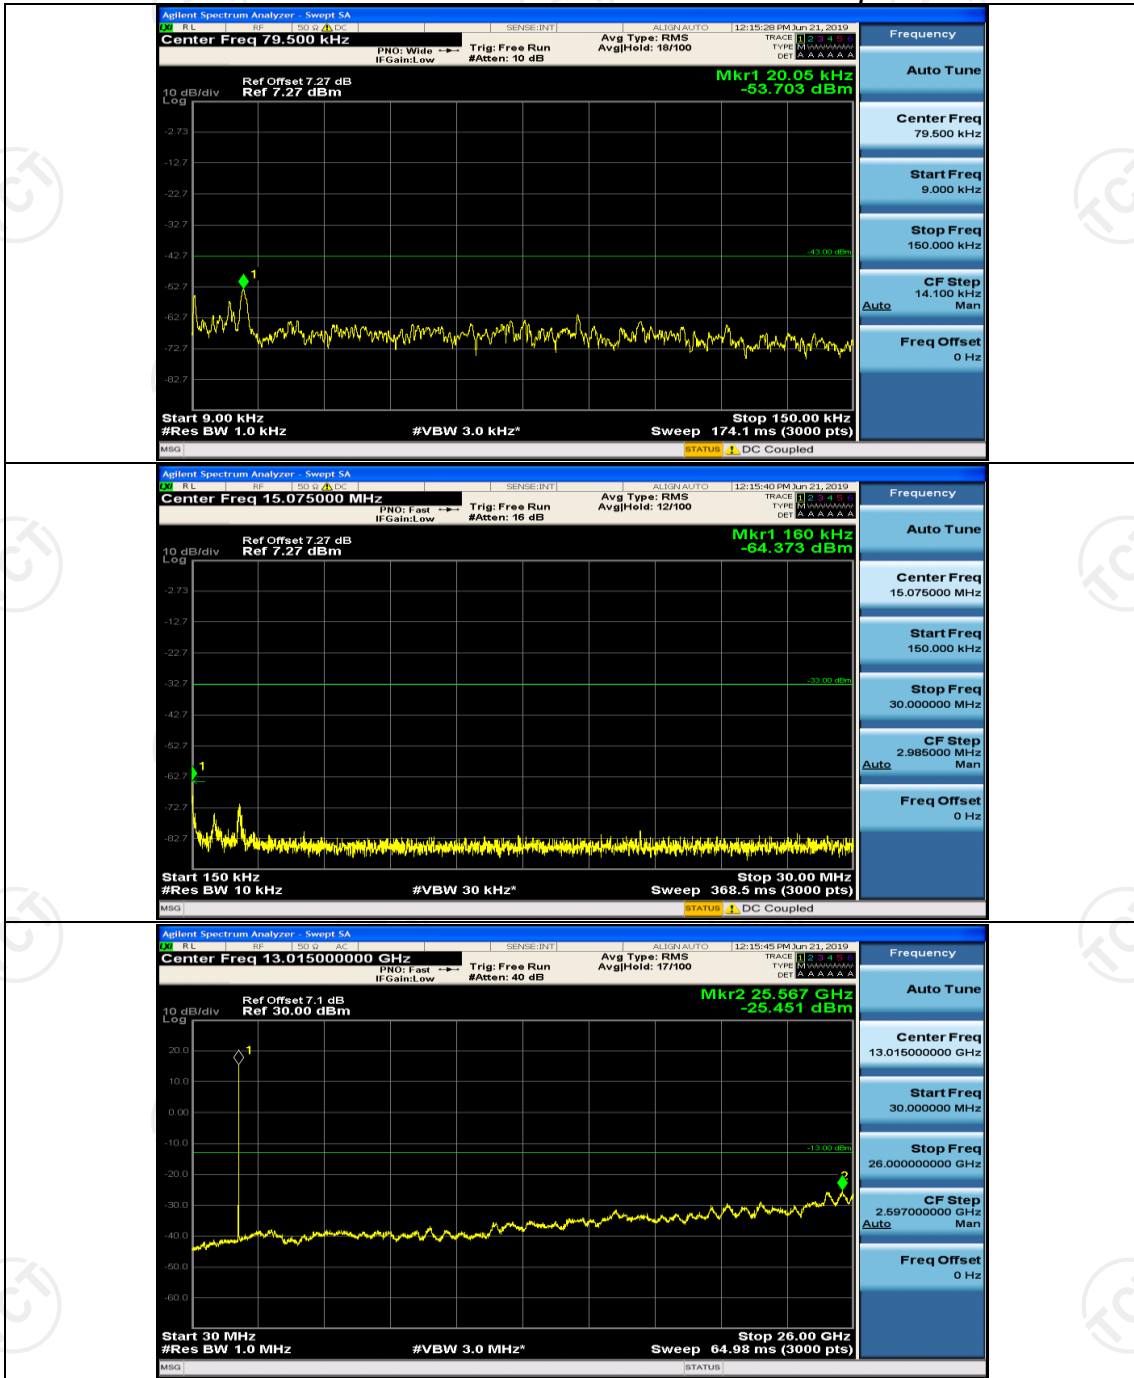

Channel Bandwidth: 20 MHz

(Channel Bandwidth:20 MHz)_MCH_QPSK_1RB#99

Appendix F: Frequency Stability

Test Result

Channel Bandwidth: 1.4 MHz

Modulation	Channel	Voltage [Vdc]	Temperature (°C)	Deviation (ppm)	Limit (ppm)	Verdict
QPSK	LCH	VL	TN	-0.001575	± 2.5	PASS
		VN	TN	-0.002705	± 2.5	PASS
		VH	TN	-0.003645	± 2.5	PASS
	MCH	VL	TN	-0.001372	± 2.5	PASS
		VN	TN	-0.001606	± 2.5	PASS
		VH	TN	-0.002336	± 2.5	PASS
	HCH	VL	TN	-0.004192	± 2.5	PASS
		VN	TN	-0.002465	± 2.5	PASS
		VH	TN	-0.003135	± 2.5	PASS
16QAM	LCH	VL	TN	-0.003251	± 2.5	PASS
		VN	TN	-0.003362	± 2.5	PASS
		VH	TN	-0.002627	± 2.5	PASS
	MCH	VL	TN	-0.003174	± 2.5	PASS
		VN	TN	-0.002686	± 2.5	PASS
		VH	TN	-0.002831	± 2.5	PASS
	HCH	VL	TN	-0.003097	± 2.5	PASS
		VN	TN	-0.005222	± 2.5	PASS
		VH	TN	-0.003888	± 2.5	PASS
Modulation	Channel	Voltage [Vdc]	Temperature (°C)	Deviation (ppm)	Limit (ppm)	Verdict
QPSK	LCH	VN	-30	-0.004756	± 2.5	PASS
		VN	-20	-0.001621	± 2.5	PASS
		VN	-10	-0.001956	± 2.5	PASS
		VN	0	-0.003059	± 2.5	PASS
		VN	10	-0.001245	± 2.5	PASS
		VN	20	-0.005411	± 2.5	PASS
		VN	30	0.000487	± 2.5	PASS
		VN	40	-0.004228	± 2.5	PASS
		VN	50	-0.006122	± 2.5	PASS
	MCH	VN	-30	-0.001629	± 2.5	PASS
		VN	-20	-0.004471	± 2.5	PASS
		VN	-10	-0.001143	± 2.5	PASS
		VN	0	-0.001127	± 2.5	PASS
		VN	10	-0.001472	± 2.5	PASS
		VN	20	-0.005372	± 2.5	PASS
		VN	30	-0.007381	± 2.5	PASS
		VN	40	0.000145	± 2.5	PASS
		VN	50	-0.003690	± 2.5	PASS