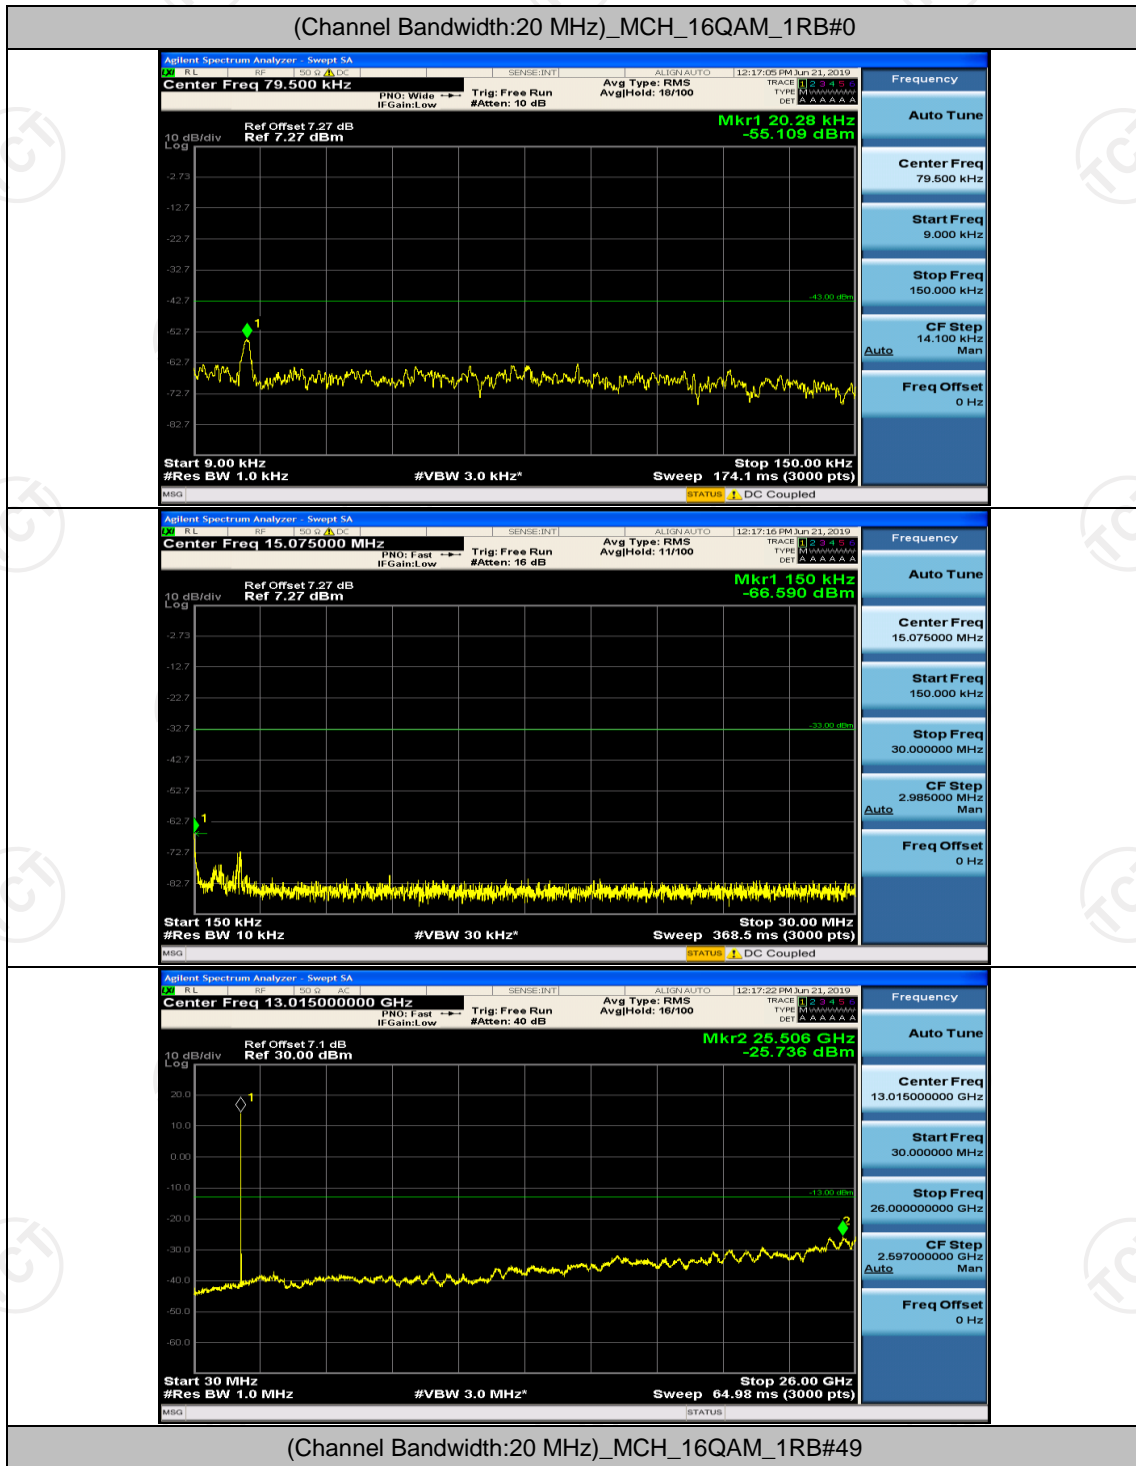

Channel Bandwidth: 20 MHz

(Channel Bandwidth:20 MHz)_MCH_QPSK_1RB#99

Appendix F: Frequency Stability

Test Result

Channel Bandwidth: 1.4 MHz

Modulation	Channel	Voltage [Vdc]	Temperature (°C)	Deviation (ppm)	Limit (ppm)	Verdict
QPSK	LCH	VL	TN	-0.001575	± 2.5	PASS
		VN	TN	-0.002705	± 2.5	PASS
		VH	TN	-0.003645	± 2.5	PASS
	MCH	VL	TN	-0.001372	± 2.5	PASS
		VN	TN	-0.001606	± 2.5	PASS
		VH	TN	-0.002336	± 2.5	PASS
	HCH	VL	TN	-0.004192	± 2.5	PASS
		VN	TN	-0.002465	± 2.5	PASS
		VH	TN	-0.003135	± 2.5	PASS
16QAM	LCH	VL	TN	-0.003251	± 2.5	PASS
		VN	TN	-0.003362	± 2.5	PASS
		VH	TN	-0.002627	± 2.5	PASS
	MCH	VL	TN	-0.003174	± 2.5	PASS
		VN	TN	-0.002686	± 2.5	PASS
		VH	TN	-0.002831	± 2.5	PASS
	HCH	VL	TN	-0.003097	± 2.5	PASS
		VN	TN	-0.005222	± 2.5	PASS
		VH	TN	-0.003888	± 2.5	PASS
Modulation	Channel	Voltage [Vdc]	Temperature (°C)	Deviation (ppm)	Limit (ppm)	Verdict
QPSK	LCH	VN	-30	-0.004756	± 2.5	PASS
		VN	-20	-0.001621	± 2.5	PASS
		VN	-10	-0.001956	± 2.5	PASS
		VN	0	-0.003059	± 2.5	PASS
		VN	10	-0.001245	± 2.5	PASS
		VN	20	-0.005411	± 2.5	PASS
		VN	30	0.000487	± 2.5	PASS
		VN	40	-0.004228	± 2.5	PASS
		VN	50	-0.006122	± 2.5	PASS
	MCH	VN	-30	-0.001629	± 2.5	PASS
		VN	-20	-0.004471	± 2.5	PASS
		VN	-10	-0.001143	± 2.5	PASS
		VN	0	-0.001127	± 2.5	PASS
		VN	10	-0.001472	± 2.5	PASS
		VN	20	-0.005372	± 2.5	PASS
		VN	30	-0.007381	± 2.5	PASS
		VN	40	0.000145	± 2.5	PASS
		VN	50	-0.003690	± 2.5	PASS