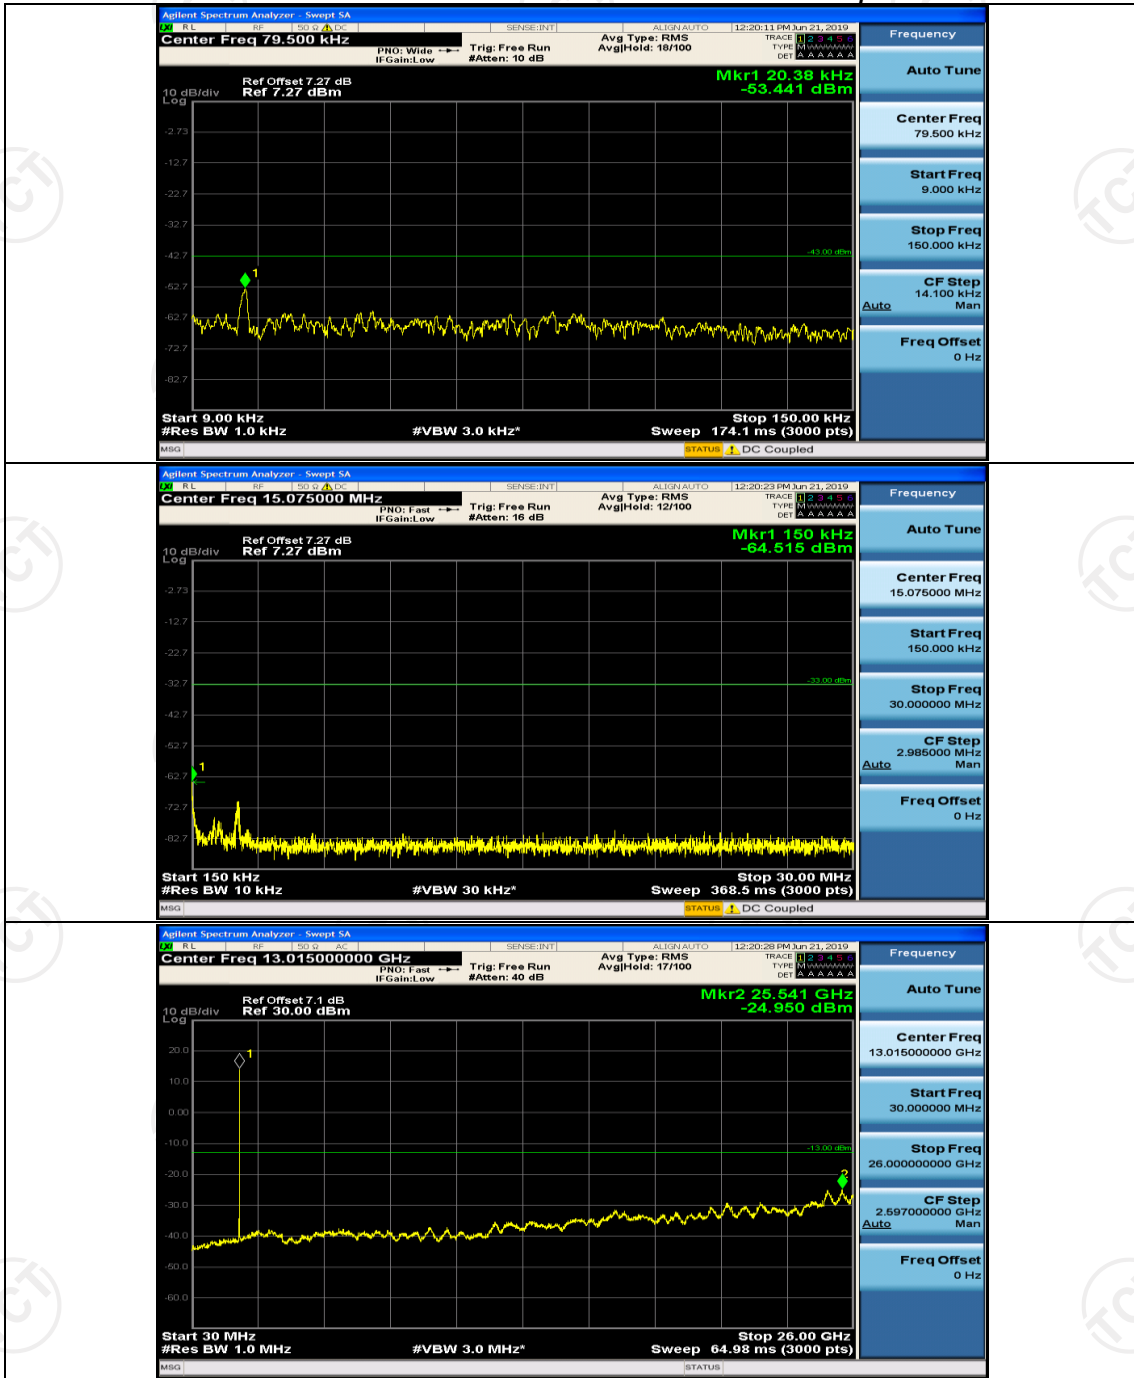

Channel Bandwidth: 20 MHz

(Channel Bandwidth:20 MHz)_MCH_QPSK_1RB#99

Appendix F: Frequency Stability

Test Result

Channel Bandwidth: 1.4 MHz

Modulation	Channel	Voltage [Vdc]	Temperature (°C)	Deviation (ppm)	Limit (ppm)	Verdict
QPSK	LCH	VL	TN	-0.001575	± 2.5	PASS
		VN	TN	-0.002705	± 2.5	PASS
		VH	TN	-0.003645	± 2.5	PASS
	MCH	VL	TN	-0.001372	± 2.5	PASS
		VN	TN	-0.001606	± 2.5	PASS
		VH	TN	-0.002336	± 2.5	PASS
	HCH	VL	TN	-0.004192	± 2.5	PASS
		VN	TN	-0.002465	± 2.5	PASS
		VH	TN	-0.003135	± 2.5	PASS
16QAM	LCH	VL	TN	-0.003251	± 2.5	PASS
		VN	TN	-0.003362	± 2.5	PASS
		VH	TN	-0.002627	± 2.5	PASS
	MCH	VL	TN	-0.003174	± 2.5	PASS
		VN	TN	-0.002686	± 2.5	PASS
		VH	TN	-0.002831	± 2.5	PASS
	HCH	VL	TN	-0.003097	± 2.5	PASS
		VN	TN	-0.005222	± 2.5	PASS
		VH	TN	-0.003888	± 2.5	PASS
Modulation	Channel	Voltage [Vdc]	Temperature (°C)	Deviation (ppm)	Limit (ppm)	Verdict
QPSK	LCH	VN	-30	-0.004756	± 2.5	PASS
		VN	-20	-0.001621	± 2.5	PASS
		VN	-10	-0.001956	± 2.5	PASS
		VN	0	-0.003059	± 2.5	PASS
		VN	10	-0.001245	± 2.5	PASS
		VN	20	-0.005411	± 2.5	PASS
		VN	30	0.000487	± 2.5	PASS
		VN	40	-0.004228	± 2.5	PASS
		VN	50	-0.006122	± 2.5	PASS
	MCH	VN	-30	-0.001629	± 2.5	PASS
		VN	-20	-0.004471	± 2.5	PASS
		VN	-10	-0.001143	± 2.5	PASS
		VN	0	-0.001127	± 2.5	PASS
		VN	10	-0.001472	± 2.5	PASS
		VN	20	-0.005372	± 2.5	PASS
		VN	30	-0.007381	± 2.5	PASS
		VN	40	0.000145	± 2.5	PASS
		VN	50	-0.003690	± 2.5	PASS