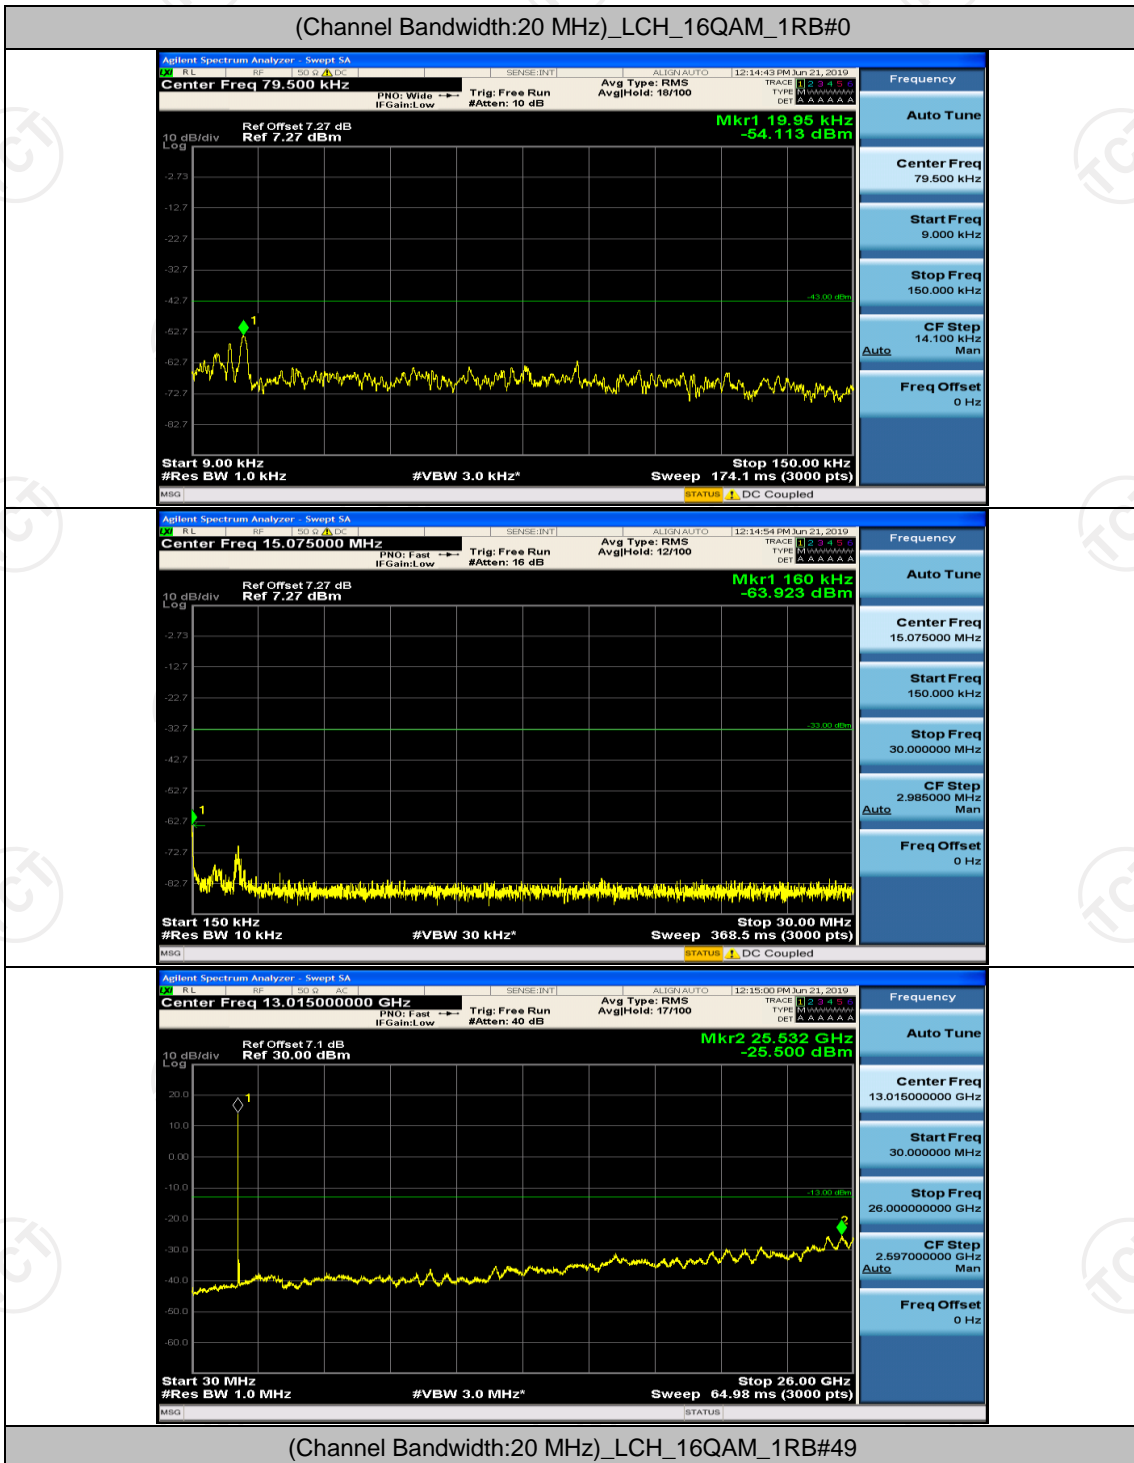

Channel Bandwidth: 20 MHz

(Channel Bandwidth:20 MHz)_MCH_QPSK_1RB#99

Appendix F: Frequency Stability

Test Result

Channel Bandwidth: 1.4 MHz

Modulation	Channel	Voltage [Vdc]	Temperature (°C)	Deviation (ppm)	Limit (ppm)	Verdict
QPSK	LCH	VL	TN	-0.001575	± 2.5	PASS
		VN	TN	-0.002705	± 2.5	PASS
		VH	TN	-0.003645	± 2.5	PASS
	MCH	VL	TN	-0.001372	± 2.5	PASS
		VN	TN	-0.001606	± 2.5	PASS
		VH	TN	-0.002336	± 2.5	PASS
	HCH	VL	TN	-0.004192	± 2.5	PASS
		VN	TN	-0.002465	± 2.5	PASS
		VH	TN	-0.003135	± 2.5	PASS
16QAM	LCH	VL	TN	-0.003251	± 2.5	PASS
		VN	TN	-0.003362	± 2.5	PASS
		VH	TN	-0.002627	± 2.5	PASS
	MCH	VL	TN	-0.003174	± 2.5	PASS
		VN	TN	-0.002686	± 2.5	PASS
		VH	TN	-0.002831	± 2.5	PASS
	HCH	VL	TN	-0.003097	± 2.5	PASS
		VN	TN	-0.005222	± 2.5	PASS
		VH	TN	-0.003888	± 2.5	PASS
Modulation	Channel	Voltage [Vdc]	Temperature (°C)	Deviation (ppm)	Limit (ppm)	Verdict
QPSK	LCH	VN	-30	-0.004756	± 2.5	PASS
		VN	-20	-0.001621	± 2.5	PASS
		VN	-10	-0.001956	± 2.5	PASS
		VN	0	-0.003059	± 2.5	PASS
		VN	10	-0.001245	± 2.5	PASS
		VN	20	-0.005411	± 2.5	PASS
		VN	30	0.000487	± 2.5	PASS
		VN	40	-0.004228	± 2.5	PASS
		VN	50	-0.006122	± 2.5	PASS
	MCH	VN	-30	-0.001629	± 2.5	PASS
		VN	-20	-0.004471	± 2.5	PASS
		VN	-10	-0.001143	± 2.5	PASS
		VN	0	-0.001127	± 2.5	PASS
		VN	10	-0.001472	± 2.5	PASS
		VN	20	-0.005372	± 2.5	PASS
		VN	30	-0.007381	± 2.5	PASS
		VN	40	0.000145	± 2.5	PASS
		VN	50	-0.003690	± 2.5	PASS