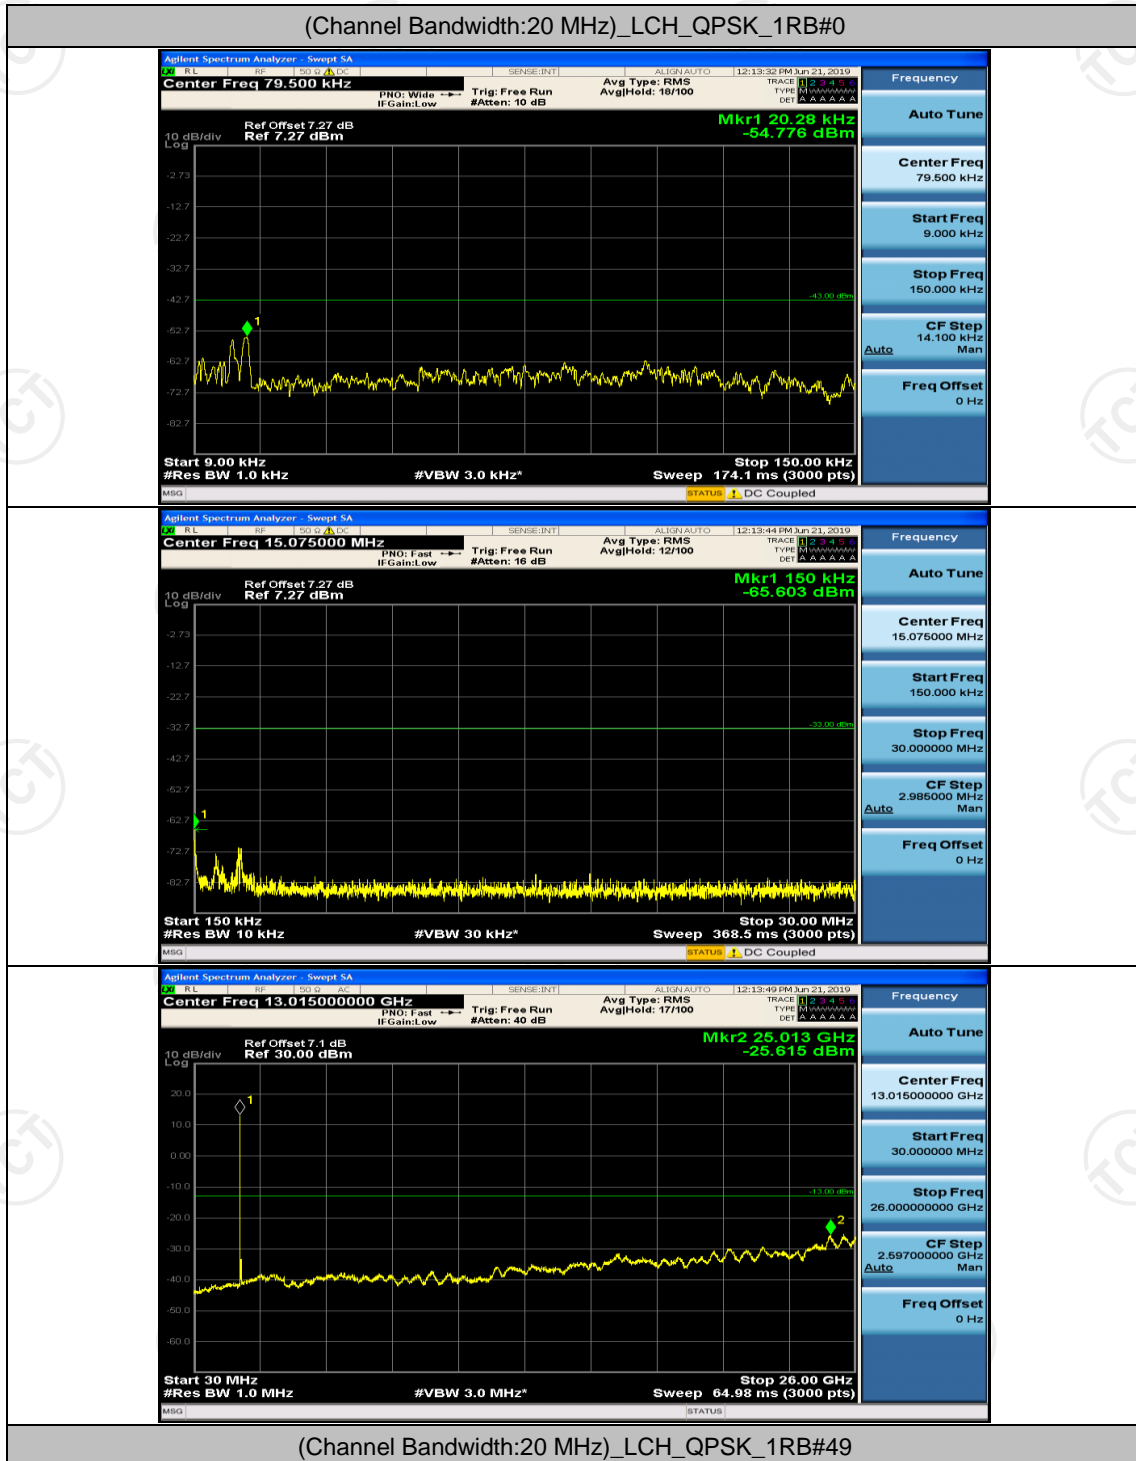

Channel Bandwidth: 20 MHz

(Channel Bandwidth:20 MHz)_MCH_QPSK_1RB#99

Appendix F: Frequency Stability

Test Result

Channel Bandwidth: 1.4 MHz

Modulation	Channel	Voltage [Vdc]	Temperature (°C)	Deviation (ppm)	Limit (ppm)	Verdict
QPSK	LCH	VL	TN	-0.001575	± 2.5	PASS
		VN	TN	-0.002705	± 2.5	PASS
		VH	TN	-0.003645	± 2.5	PASS
	MCH	VL	TN	-0.001372	± 2.5	PASS
		VN	TN	-0.001606	± 2.5	PASS
		VH	TN	-0.002336	± 2.5	PASS
	HCH	VL	TN	-0.004192	± 2.5	PASS
		VN	TN	-0.002465	± 2.5	PASS
		VH	TN	-0.003135	± 2.5	PASS
16QAM	LCH	VL	TN	-0.003251	± 2.5	PASS
		VN	TN	-0.003362	± 2.5	PASS
		VH	TN	-0.002627	± 2.5	PASS
	MCH	VL	TN	-0.003174	± 2.5	PASS
		VN	TN	-0.002686	± 2.5	PASS
		VH	TN	-0.002831	± 2.5	PASS
	HCH	VL	TN	-0.003097	± 2.5	PASS
		VN	TN	-0.005222	± 2.5	PASS
		VH	TN	-0.003888	± 2.5	PASS
Modulation	Channel	Voltage [Vdc]	Temperature (°C)	Deviation (ppm)	Limit (ppm)	Verdict
QPSK	LCH	VN	-30	-0.004756	± 2.5	PASS
		VN	-20	-0.001621	± 2.5	PASS
		VN	-10	-0.001956	± 2.5	PASS
		VN	0	-0.003059	± 2.5	PASS
		VN	10	-0.001245	± 2.5	PASS
		VN	20	-0.005411	± 2.5	PASS
		VN	30	0.000487	± 2.5	PASS
		VN	40	-0.004228	± 2.5	PASS
		VN	50	-0.006122	± 2.5	PASS
	MCH	VN	-30	-0.001629	± 2.5	PASS
		VN	-20	-0.004471	± 2.5	PASS
		VN	-10	-0.001143	± 2.5	PASS
		VN	0	-0.001127	± 2.5	PASS
		VN	10	-0.001472	± 2.5	PASS
		VN	20	-0.005372	± 2.5	PASS
		VN	30	-0.007381	± 2.5	PASS
		VN	40	0.000145	± 2.5	PASS
		VN	50	-0.003690	± 2.5	PASS