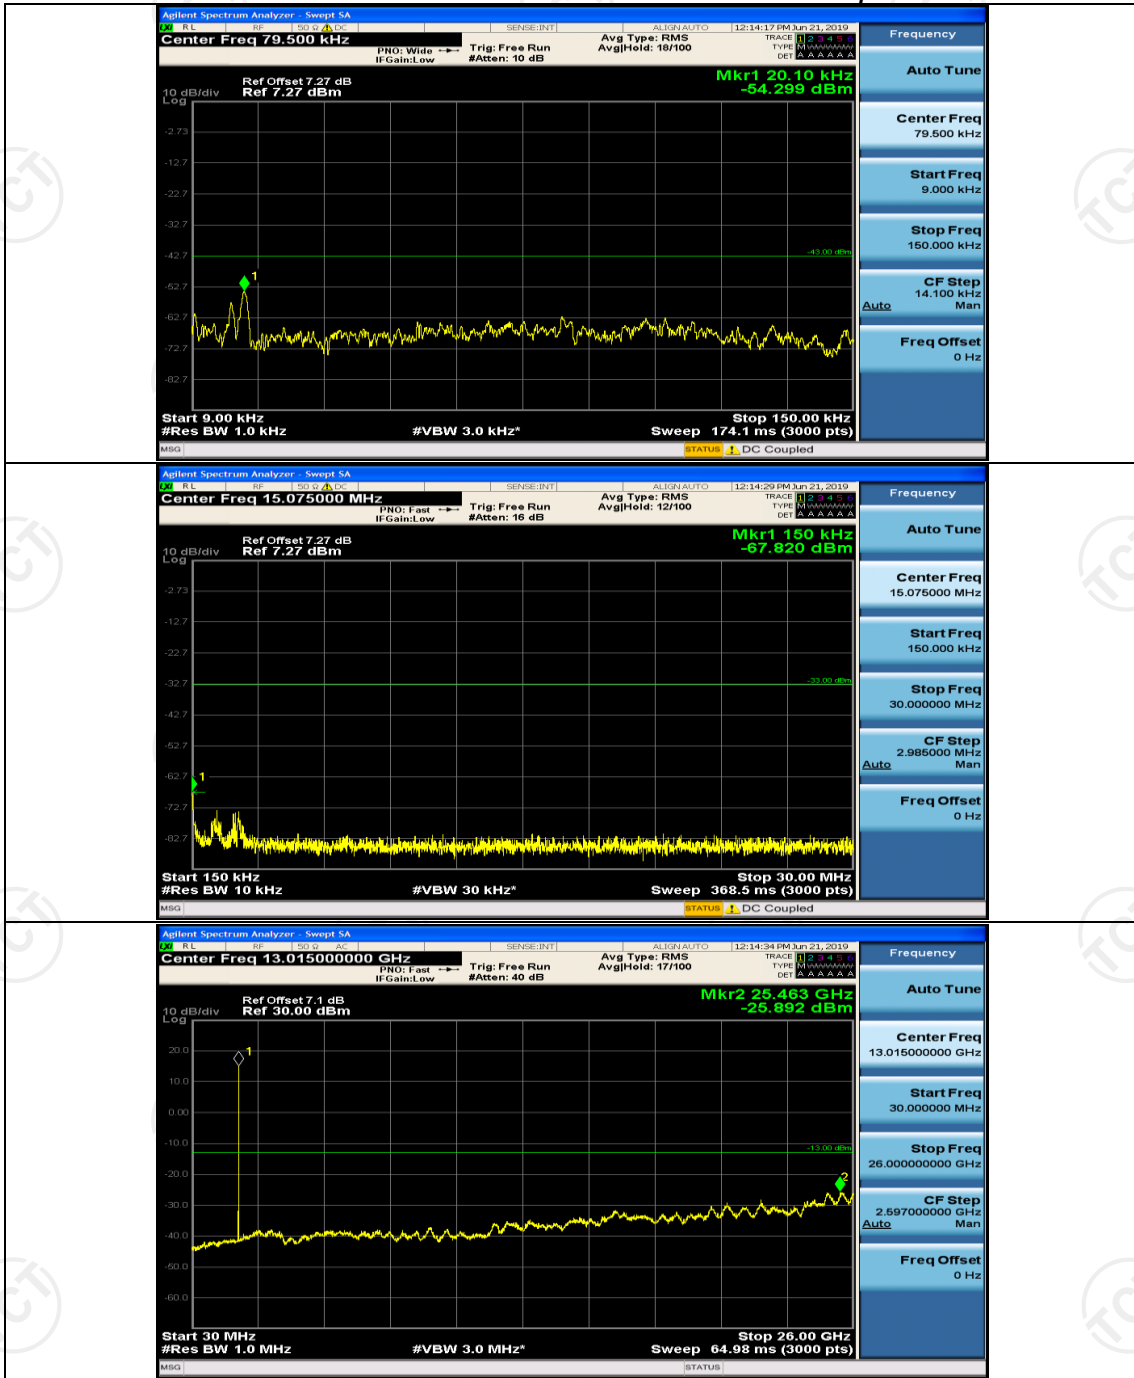

Channel Bandwidth: 20 MHz

(Channel Bandwidth:20 MHz)_MCH_QPSK_1RB#99

Appendix F: Frequency Stability

Test Result

Channel Bandwidth: 1.4 MHz

Modulation	Channel	Voltage [Vdc]	Temperature (°C)	Deviation (ppm)	Limit (ppm)	Verdict
QPSK	LCH	VL	TN	-0.001575	± 2.5	PASS
		VN	TN	-0.002705	± 2.5	PASS
		VH	TN	-0.003645	± 2.5	PASS
	MCH	VL	TN	-0.001372	± 2.5	PASS
		VN	TN	-0.001606	± 2.5	PASS
		VH	TN	-0.002336	± 2.5	PASS
	HCH	VL	TN	-0.004192	± 2.5	PASS
		VN	TN	-0.002465	± 2.5	PASS
		VH	TN	-0.003135	± 2.5	PASS
16QAM	LCH	VL	TN	-0.003251	± 2.5	PASS
		VN	TN	-0.003362	± 2.5	PASS
		VH	TN	-0.002627	± 2.5	PASS
	MCH	VL	TN	-0.003174	± 2.5	PASS
		VN	TN	-0.002686	± 2.5	PASS
		VH	TN	-0.002831	± 2.5	PASS
	HCH	VL	TN	-0.003097	± 2.5	PASS
		VN	TN	-0.005222	± 2.5	PASS
		VH	TN	-0.003888	± 2.5	PASS
Modulation	Channel	Voltage [Vdc]	Temperature (°C)	Deviation (ppm)	Limit (ppm)	Verdict
QPSK	LCH	VN	-30	-0.004756	± 2.5	PASS
		VN	-20	-0.001621	± 2.5	PASS
		VN	-10	-0.001956	± 2.5	PASS
		VN	0	-0.003059	± 2.5	PASS
		VN	10	-0.001245	± 2.5	PASS
		VN	20	-0.005411	± 2.5	PASS
		VN	30	0.000487	± 2.5	PASS
		VN	40	-0.004228	± 2.5	PASS
		VN	50	-0.006122	± 2.5	PASS
	MCH	VN	-30	-0.001629	± 2.5	PASS
		VN	-20	-0.004471	± 2.5	PASS
		VN	-10	-0.001143	± 2.5	PASS
		VN	0	-0.001127	± 2.5	PASS
		VN	10	-0.001472	± 2.5	PASS
		VN	20	-0.005372	± 2.5	PASS
		VN	30	-0.007381	± 2.5	PASS
		VN	40	0.000145	± 2.5	PASS
		VN	50	-0.003690	± 2.5	PASS