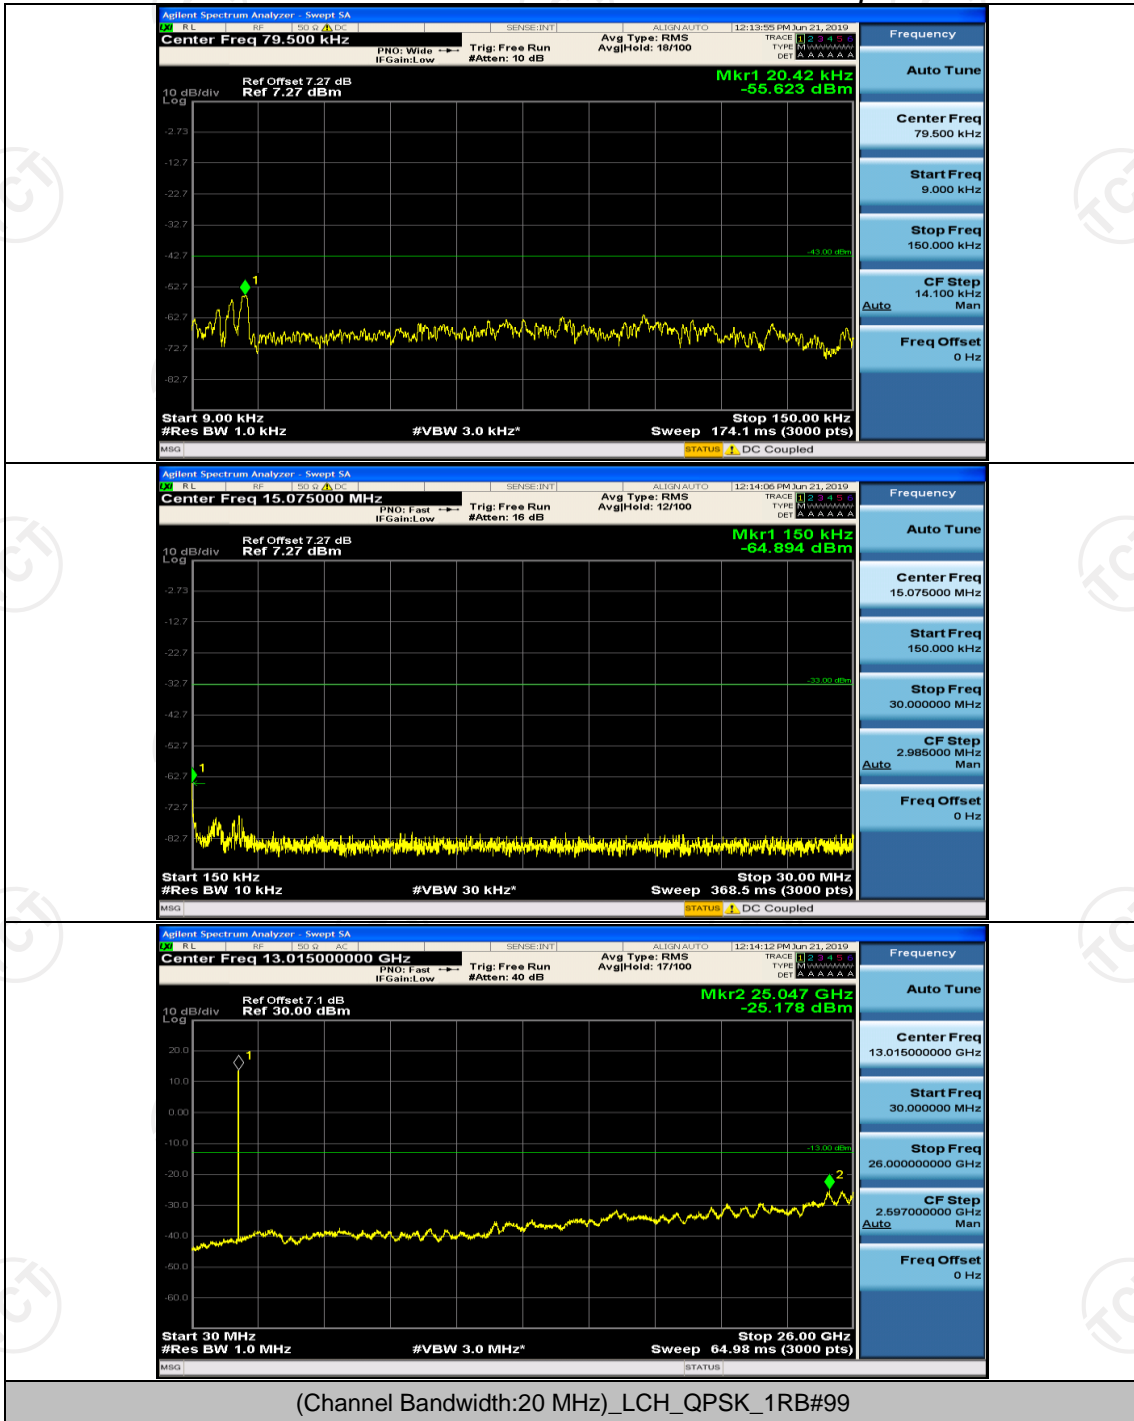

Channel Bandwidth: 20 MHz

(Channel Bandwidth:20 MHz)_MCH_QPSK_1RB#99

Appendix F: Frequency Stability

Test Result

Channel Bandwidth: 1.4 MHz

Modulation	Channel	Voltage [Vdc]	Temperature (°C)	Deviation (ppm)	Limit (ppm)	Verdict
QPSK	LCH	VL	TN	-0.001575	± 2.5	PASS
		VN	TN	-0.002705	± 2.5	PASS
		VH	TN	-0.003645	± 2.5	PASS
	MCH	VL	TN	-0.001372	± 2.5	PASS
		VN	TN	-0.001606	± 2.5	PASS
		VH	TN	-0.002336	± 2.5	PASS
	HCH	VL	TN	-0.004192	± 2.5	PASS
		VN	TN	-0.002465	± 2.5	PASS
		VH	TN	-0.003135	± 2.5	PASS
16QAM	LCH	VL	TN	-0.003251	± 2.5	PASS
		VN	TN	-0.003362	± 2.5	PASS
		VH	TN	-0.002627	± 2.5	PASS
	MCH	VL	TN	-0.003174	± 2.5	PASS
		VN	TN	-0.002686	± 2.5	PASS
		VH	TN	-0.002831	± 2.5	PASS
	HCH	VL	TN	-0.003097	± 2.5	PASS
		VN	TN	-0.005222	± 2.5	PASS
		VH	TN	-0.003888	± 2.5	PASS
Modulation	Channel	Voltage [Vdc]	Temperature (°C)	Deviation (ppm)	Limit (ppm)	Verdict
QPSK	LCH	VN	-30	-0.004756	± 2.5	PASS
		VN	-20	-0.001621	± 2.5	PASS
		VN	-10	-0.001956	± 2.5	PASS
		VN	0	-0.003059	± 2.5	PASS
		VN	10	-0.001245	± 2.5	PASS
		VN	20	-0.005411	± 2.5	PASS
		VN	30	0.000487	± 2.5	PASS
		VN	40	-0.004228	± 2.5	PASS
		VN	50	-0.006122	± 2.5	PASS
	MCH	VN	-30	-0.001629	± 2.5	PASS
		VN	-20	-0.004471	± 2.5	PASS
		VN	-10	-0.001143	± 2.5	PASS
		VN	0	-0.001127	± 2.5	PASS
		VN	10	-0.001472	± 2.5	PASS
		VN	20	-0.005372	± 2.5	PASS
		VN	30	-0.007381	± 2.5	PASS
		VN	40	0.000145	± 2.5	PASS
		VN	50	-0.003690	± 2.5	PASS