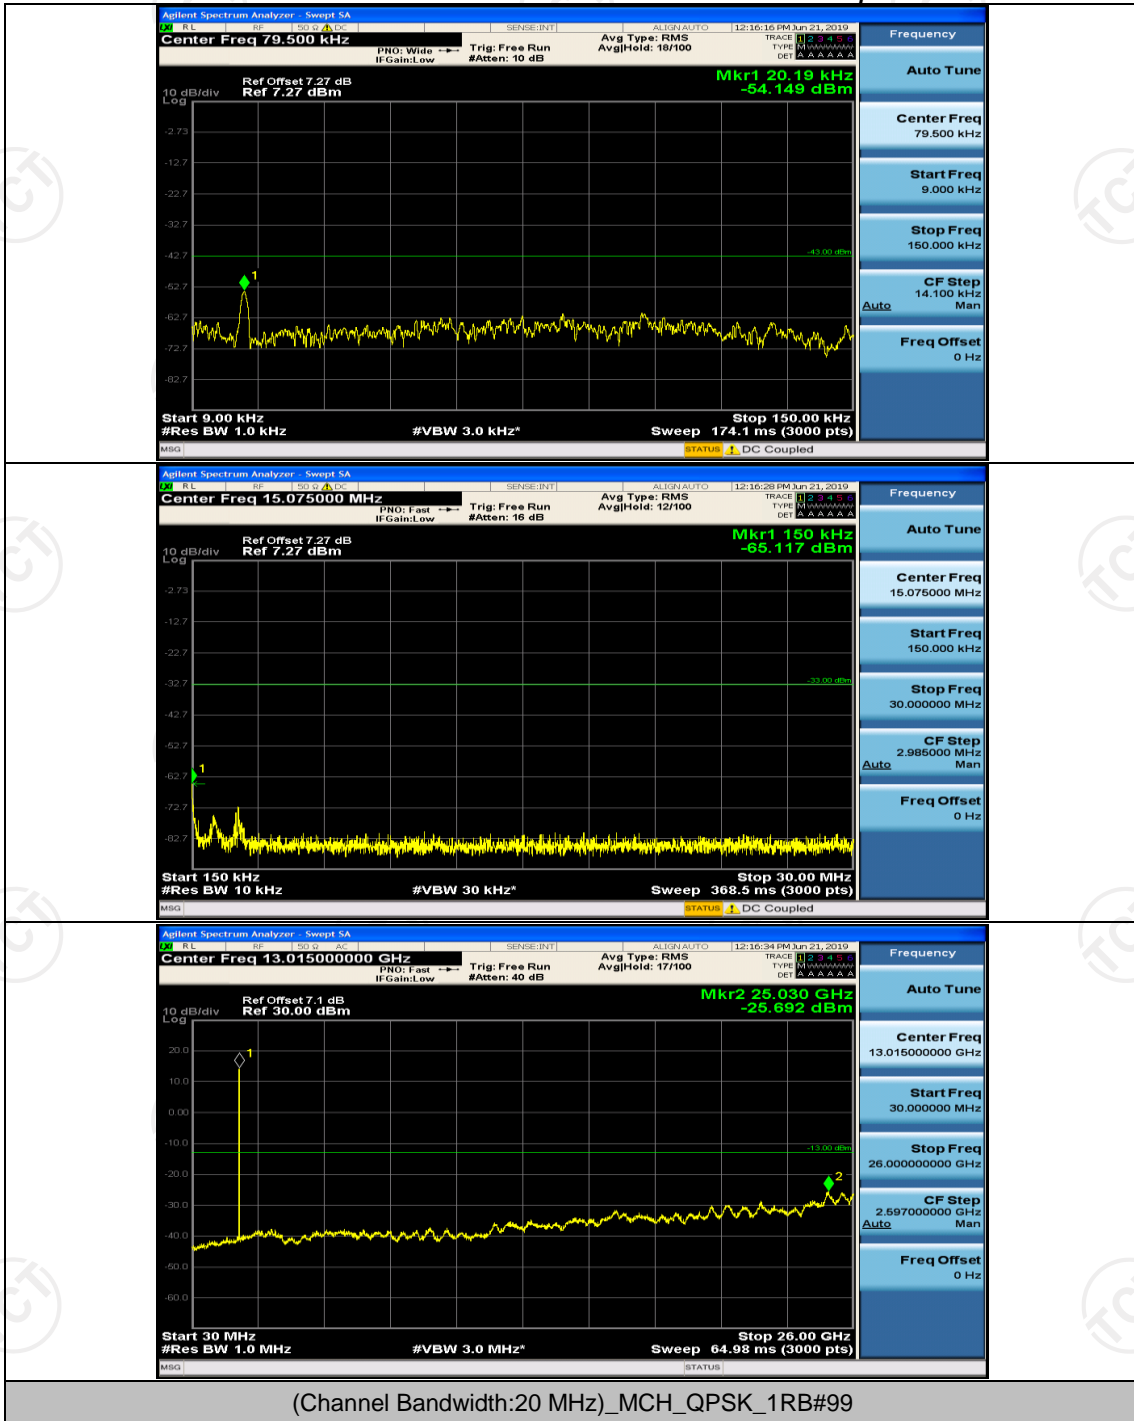

Channel Bandwidth: 20 MHz

(Channel Bandwidth:20 MHz)_MCH_QPSK_1RB#99

Appendix F: Frequency Stability

Test Result

Channel Bandwidth: 1.4 MHz

Modulation	Channel	Voltage [Vdc]	Temperature (°C)	Deviation (ppm)	Limit (ppm)	Verdict
QPSK	LCH	VL	TN	-0.001575	± 2.5	PASS
		VN	TN	-0.002705	± 2.5	PASS
		VH	TN	-0.003645	± 2.5	PASS
	MCH	VL	TN	-0.001372	± 2.5	PASS
		VN	TN	-0.001606	± 2.5	PASS
		VH	TN	-0.002336	± 2.5	PASS
	HCH	VL	TN	-0.004192	± 2.5	PASS
		VN	TN	-0.002465	± 2.5	PASS
		VH	TN	-0.003135	± 2.5	PASS
16QAM	LCH	VL	TN	-0.003251	± 2.5	PASS
		VN	TN	-0.003362	± 2.5	PASS
		VH	TN	-0.002627	± 2.5	PASS
	MCH	VL	TN	-0.003174	± 2.5	PASS
		VN	TN	-0.002686	± 2.5	PASS
		VH	TN	-0.002831	± 2.5	PASS
	HCH	VL	TN	-0.003097	± 2.5	PASS
		VN	TN	-0.005222	± 2.5	PASS
		VH	TN	-0.003888	± 2.5	PASS
Modulation	Channel	Voltage [Vdc]	Temperature (°C)	Deviation (ppm)	Limit (ppm)	Verdict
QPSK	LCH	VN	-30	-0.004756	± 2.5	PASS
		VN	-20	-0.001621	± 2.5	PASS
		VN	-10	-0.001956	± 2.5	PASS
		VN	0	-0.003059	± 2.5	PASS
		VN	10	-0.001245	± 2.5	PASS
		VN	20	-0.005411	± 2.5	PASS
		VN	30	0.000487	± 2.5	PASS
		VN	40	-0.004228	± 2.5	PASS
		VN	50	-0.006122	± 2.5	PASS
	MCH	VN	-30	-0.001629	± 2.5	PASS
		VN	-20	-0.004471	± 2.5	PASS
		VN	-10	-0.001143	± 2.5	PASS
		VN	0	-0.001127	± 2.5	PASS
		VN	10	-0.001472	± 2.5	PASS
		VN	20	-0.005372	± 2.5	PASS
		VN	30	-0.007381	± 2.5	PASS
		VN	40	0.000145	± 2.5	PASS
		VN	50	-0.003690	± 2.5	PASS