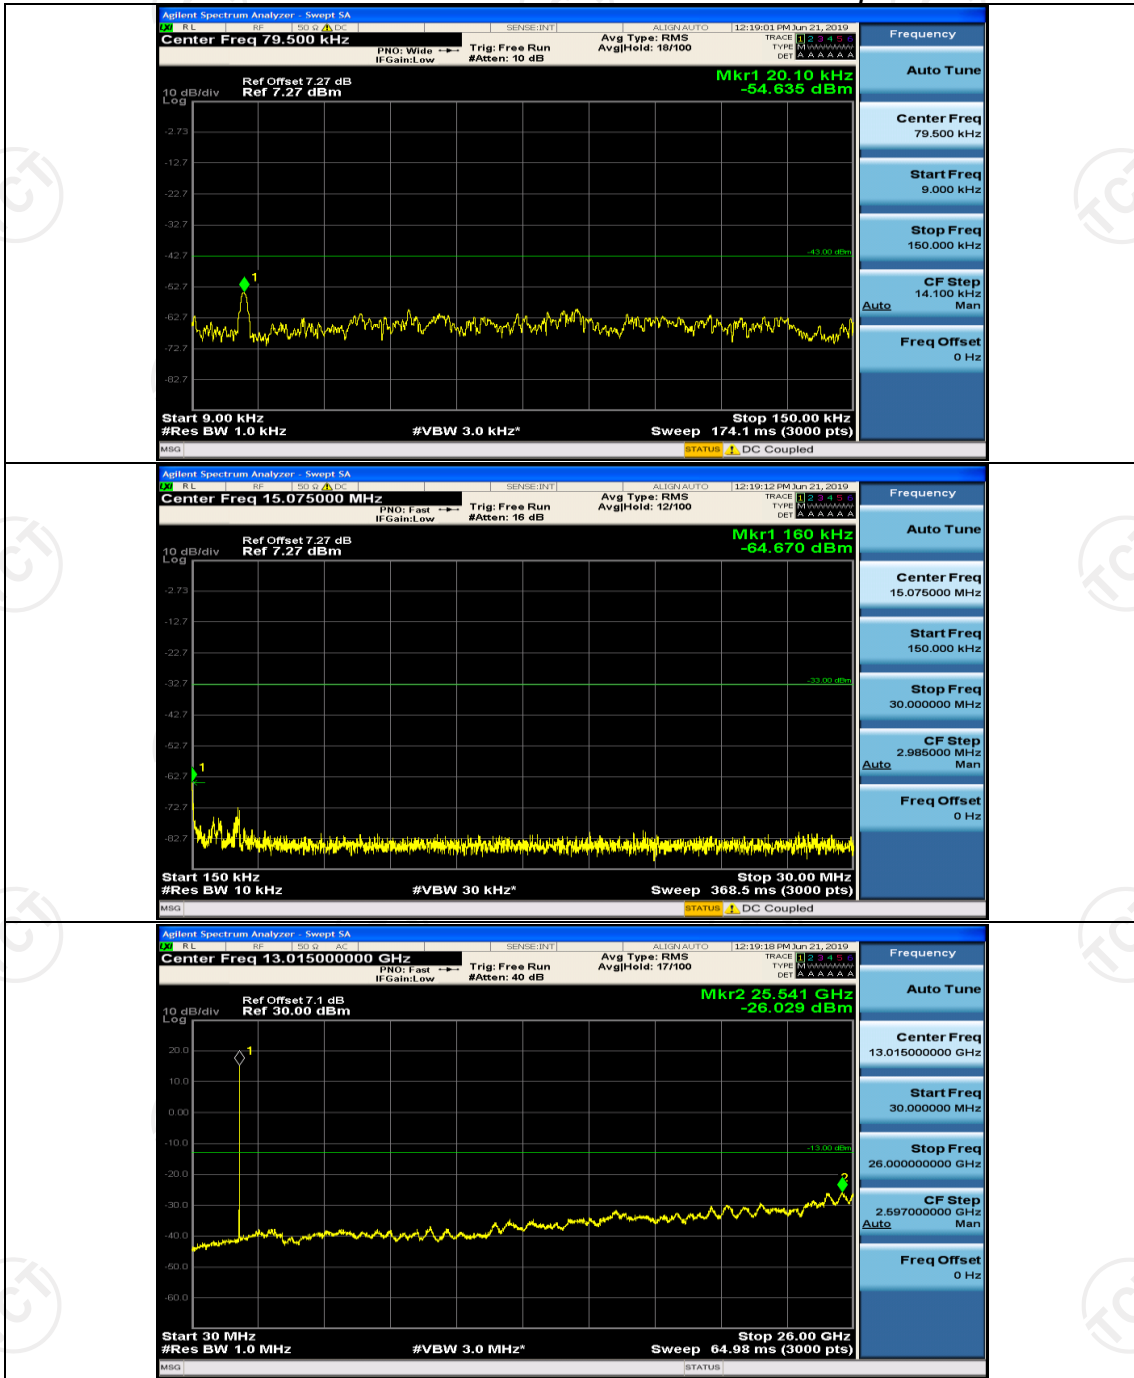

Channel Bandwidth: 20 MHz

(Channel Bandwidth:20 MHz)_MCH_QPSK_1RB#99

Appendix F: Frequency Stability

Test Result

Channel Bandwidth: 1.4 MHz

Modulation	Channel	Voltage [Vdc]	Temperature (°C)	Deviation (ppm)	Limit (ppm)	Verdict
QPSK	LCH	VL	TN	-0.001575	± 2.5	PASS
		VN	TN	-0.002705	± 2.5	PASS
		VH	TN	-0.003645	± 2.5	PASS
	MCH	VL	TN	-0.001372	± 2.5	PASS
		VN	TN	-0.001606	± 2.5	PASS
		VH	TN	-0.002336	± 2.5	PASS
	HCH	VL	TN	-0.004192	± 2.5	PASS
		VN	TN	-0.002465	± 2.5	PASS
		VH	TN	-0.003135	± 2.5	PASS
16QAM	LCH	VL	TN	-0.003251	± 2.5	PASS
		VN	TN	-0.003362	± 2.5	PASS
		VH	TN	-0.002627	± 2.5	PASS
	MCH	VL	TN	-0.003174	± 2.5	PASS
		VN	TN	-0.002686	± 2.5	PASS
		VH	TN	-0.002831	± 2.5	PASS
	HCH	VL	TN	-0.003097	± 2.5	PASS
		VN	TN	-0.005222	± 2.5	PASS
		VH	TN	-0.003888	± 2.5	PASS
Modulation	Channel	Voltage [Vdc]	Temperature (°C)	Deviation (ppm)	Limit (ppm)	Verdict
QPSK	LCH	VN	-30	-0.004756	± 2.5	PASS
		VN	-20	-0.001621	± 2.5	PASS
		VN	-10	-0.001956	± 2.5	PASS
		VN	0	-0.003059	± 2.5	PASS
		VN	10	-0.001245	± 2.5	PASS
		VN	20	-0.005411	± 2.5	PASS
		VN	30	0.000487	± 2.5	PASS
		VN	40	-0.004228	± 2.5	PASS
		VN	50	-0.006122	± 2.5	PASS
	MCH	VN	-30	-0.001629	± 2.5	PASS
		VN	-20	-0.004471	± 2.5	PASS
		VN	-10	-0.001143	± 2.5	PASS
		VN	0	-0.001127	± 2.5	PASS
		VN	10	-0.001472	± 2.5	PASS
		VN	20	-0.005372	± 2.5	PASS
		VN	30	-0.007381	± 2.5	PASS
		VN	40	0.000145	± 2.5	PASS
		VN	50	-0.003690	± 2.5	PASS