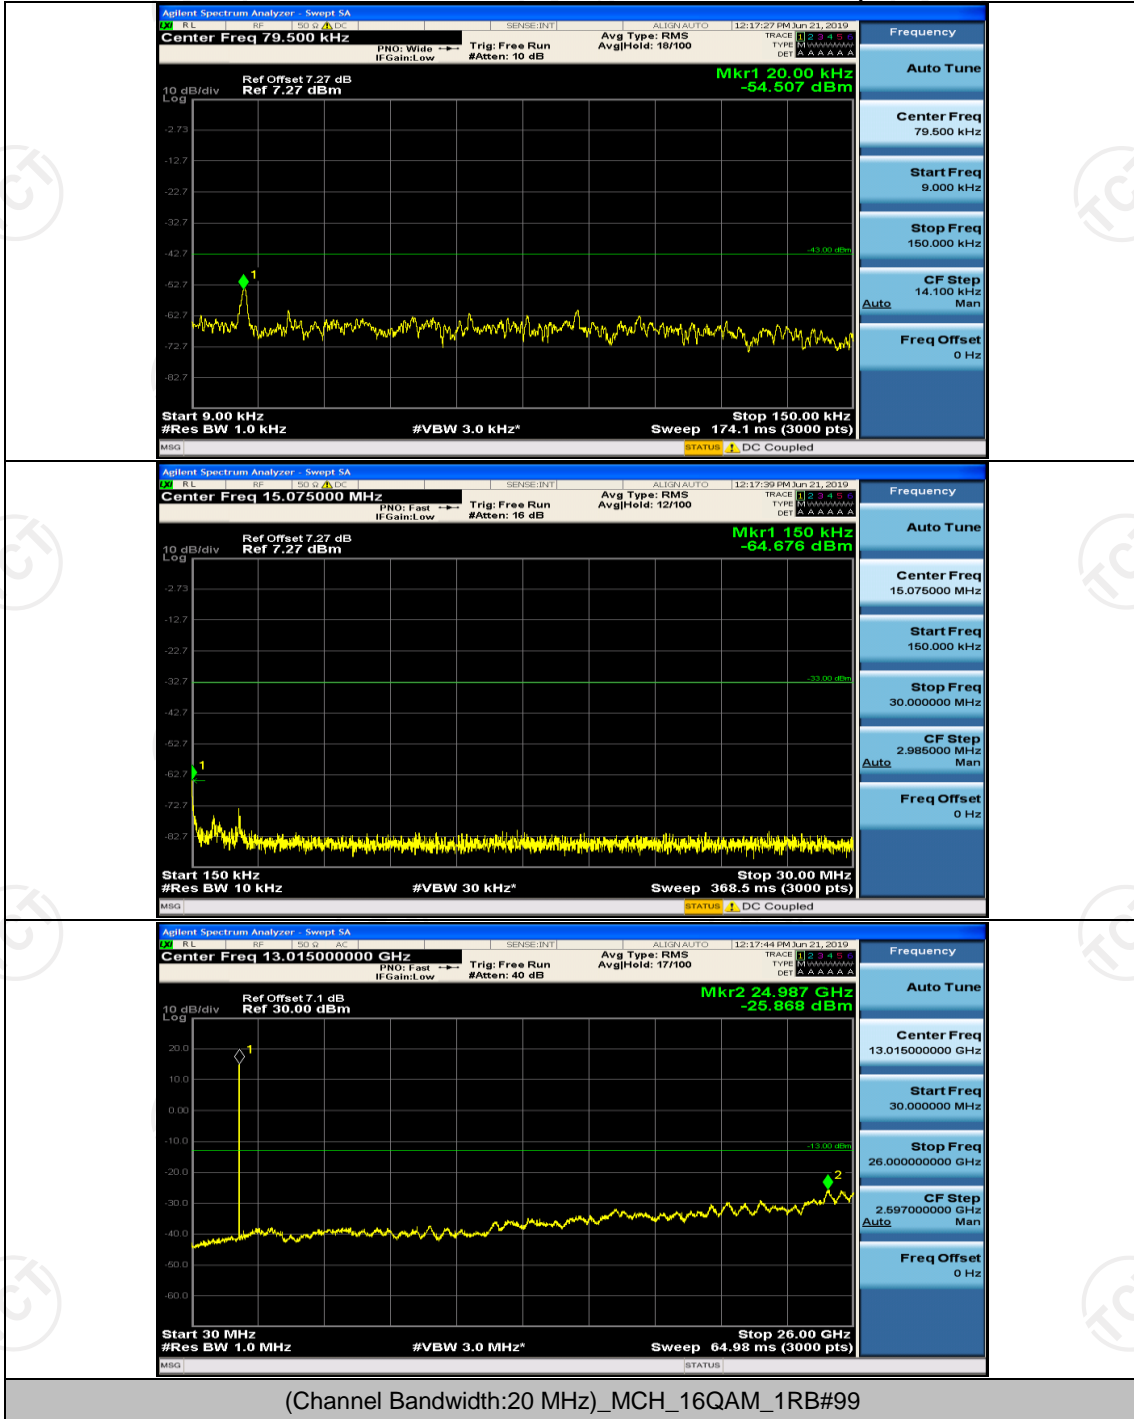

Channel Bandwidth: 20 MHz

(Channel Bandwidth:20 MHz)_MCH_QPSK_1RB#99

Appendix F: Frequency Stability

Test Result

Channel Bandwidth: 1.4 MHz

Modulation	Channel	Voltage [Vdc]	Temperature (°C)	Deviation (ppm)	Limit (ppm)	Verdict
QPSK	LCH	VL	TN	-0.001575	± 2.5	PASS
		VN	TN	-0.002705	± 2.5	PASS
		VH	TN	-0.003645	± 2.5	PASS
	MCH	VL	TN	-0.001372	± 2.5	PASS
		VN	TN	-0.001606	± 2.5	PASS
		VH	TN	-0.002336	± 2.5	PASS
	HCH	VL	TN	-0.004192	± 2.5	PASS
		VN	TN	-0.002465	± 2.5	PASS
		VH	TN	-0.003135	± 2.5	PASS
16QAM	LCH	VL	TN	-0.003251	± 2.5	PASS
		VN	TN	-0.003362	± 2.5	PASS
		VH	TN	-0.002627	± 2.5	PASS
	MCH	VL	TN	-0.003174	± 2.5	PASS
		VN	TN	-0.002686	± 2.5	PASS
		VH	TN	-0.002831	± 2.5	PASS
	HCH	VL	TN	-0.003097	± 2.5	PASS
		VN	TN	-0.005222	± 2.5	PASS
		VH	TN	-0.003888	± 2.5	PASS
Modulation	Channel	Voltage [Vdc]	Temperature (°C)	Deviation (ppm)	Limit (ppm)	Verdict
QPSK	LCH	VN	-30	-0.004756	± 2.5	PASS
		VN	-20	-0.001621	± 2.5	PASS
		VN	-10	-0.001956	± 2.5	PASS
		VN	0	-0.003059	± 2.5	PASS
		VN	10	-0.001245	± 2.5	PASS
		VN	20	-0.005411	± 2.5	PASS
		VN	30	0.000487	± 2.5	PASS
		VN	40	-0.004228	± 2.5	PASS
		VN	50	-0.006122	± 2.5	PASS
	MCH	VN	-30	-0.001629	± 2.5	PASS
		VN	-20	-0.004471	± 2.5	PASS
		VN	-10	-0.001143	± 2.5	PASS
		VN	0	-0.001127	± 2.5	PASS
		VN	10	-0.001472	± 2.5	PASS
		VN	20	-0.005372	± 2.5	PASS
		VN	30	-0.007381	± 2.5	PASS
		VN	40	0.000145	± 2.5	PASS
		VN	50	-0.003690	± 2.5	PASS