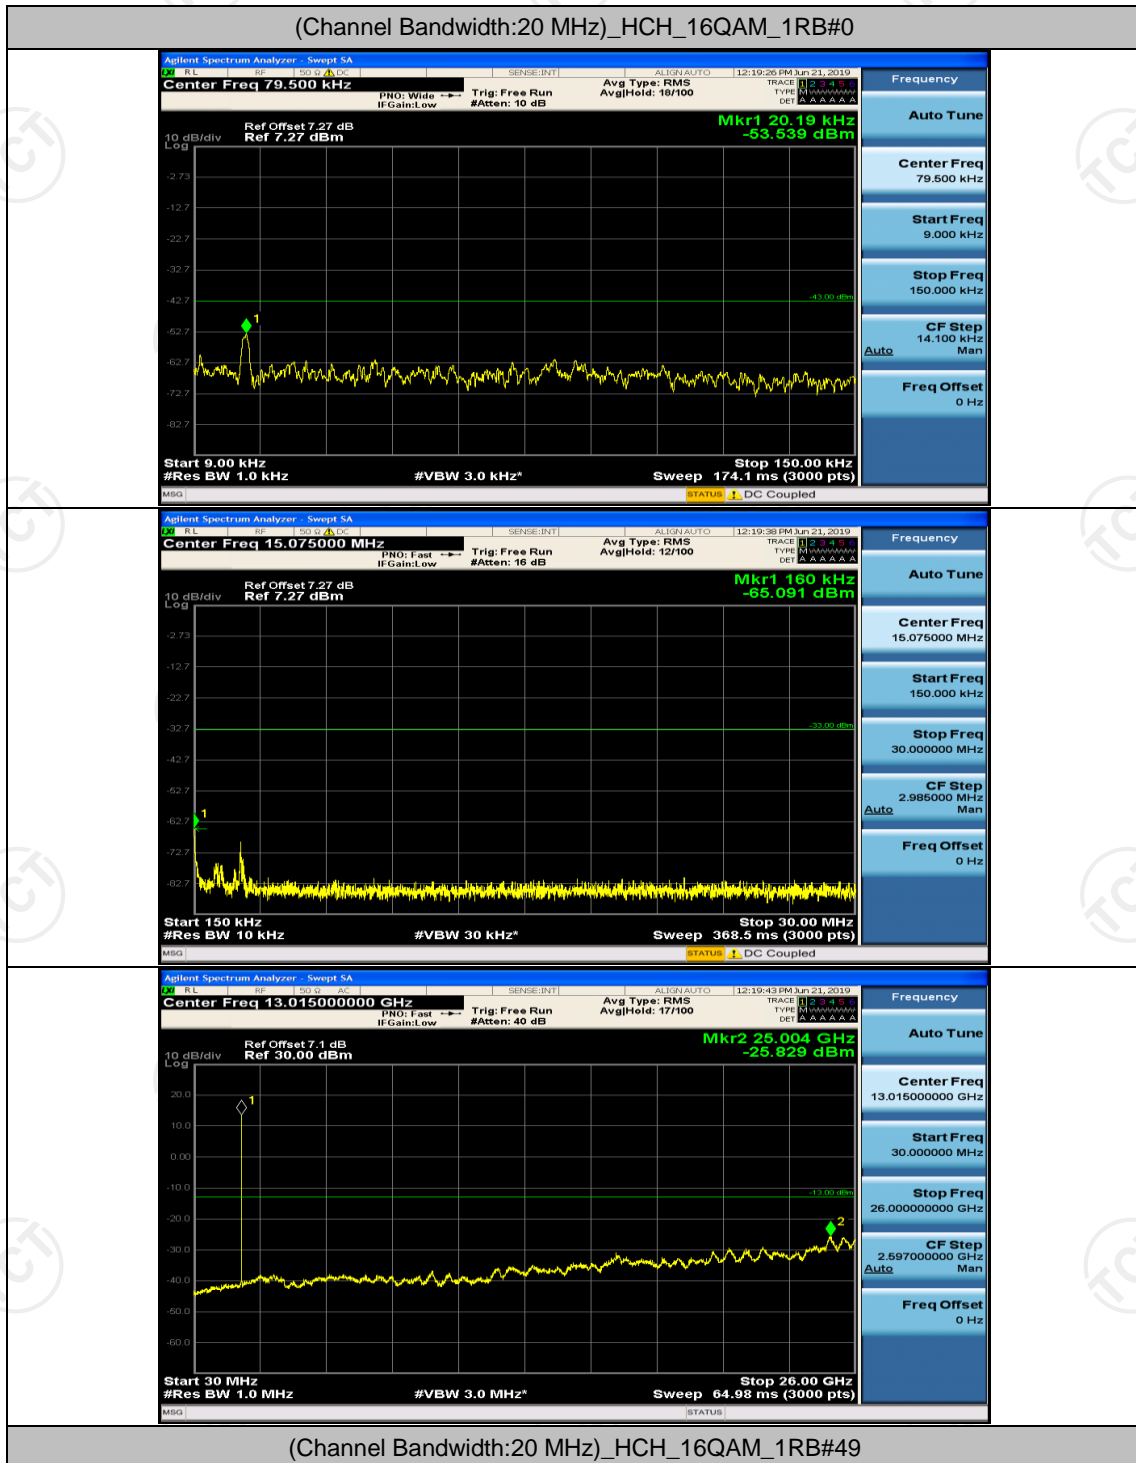

Channel Bandwidth: 20 MHz

(Channel Bandwidth:20 MHz)_MCH_QPSK_1RB#99

Appendix F: Frequency Stability

Test Result

Channel Bandwidth: 1.4 MHz

Modulation	Channel	Voltage [Vdc]	Temperature (°C)	Deviation (ppm)	Limit (ppm)	Verdict
QPSK	LCH	VL	TN	-0.001575	± 2.5	PASS
		VN	TN	-0.002705	± 2.5	PASS
		VH	TN	-0.003645	± 2.5	PASS
	MCH	VL	TN	-0.001372	± 2.5	PASS
		VN	TN	-0.001606	± 2.5	PASS
		VH	TN	-0.002336	± 2.5	PASS
	HCH	VL	TN	-0.004192	± 2.5	PASS
		VN	TN	-0.002465	± 2.5	PASS
		VH	TN	-0.003135	± 2.5	PASS
16QAM	LCH	VL	TN	-0.003251	± 2.5	PASS
		VN	TN	-0.003362	± 2.5	PASS
		VH	TN	-0.002627	± 2.5	PASS
	MCH	VL	TN	-0.003174	± 2.5	PASS
		VN	TN	-0.002686	± 2.5	PASS
		VH	TN	-0.002831	± 2.5	PASS
	HCH	VL	TN	-0.003097	± 2.5	PASS
		VN	TN	-0.005222	± 2.5	PASS
		VH	TN	-0.003888	± 2.5	PASS
Modulation	Channel	Voltage [Vdc]	Temperature (°C)	Deviation (ppm)	Limit (ppm)	Verdict
QPSK	LCH	VN	-30	-0.004756	± 2.5	PASS
		VN	-20	-0.001621	± 2.5	PASS
		VN	-10	-0.001956	± 2.5	PASS
		VN	0	-0.003059	± 2.5	PASS
		VN	10	-0.001245	± 2.5	PASS
		VN	20	-0.005411	± 2.5	PASS
		VN	30	0.000487	± 2.5	PASS
		VN	40	-0.004228	± 2.5	PASS
		VN	50	-0.006122	± 2.5	PASS
	MCH	VN	-30	-0.001629	± 2.5	PASS
		VN	-20	-0.004471	± 2.5	PASS
		VN	-10	-0.001143	± 2.5	PASS
		VN	0	-0.001127	± 2.5	PASS
		VN	10	-0.001472	± 2.5	PASS
		VN	20	-0.005372	± 2.5	PASS
		VN	30	-0.007381	± 2.5	PASS
		VN	40	0.000145	± 2.5	PASS
		VN	50	-0.003690	± 2.5	PASS