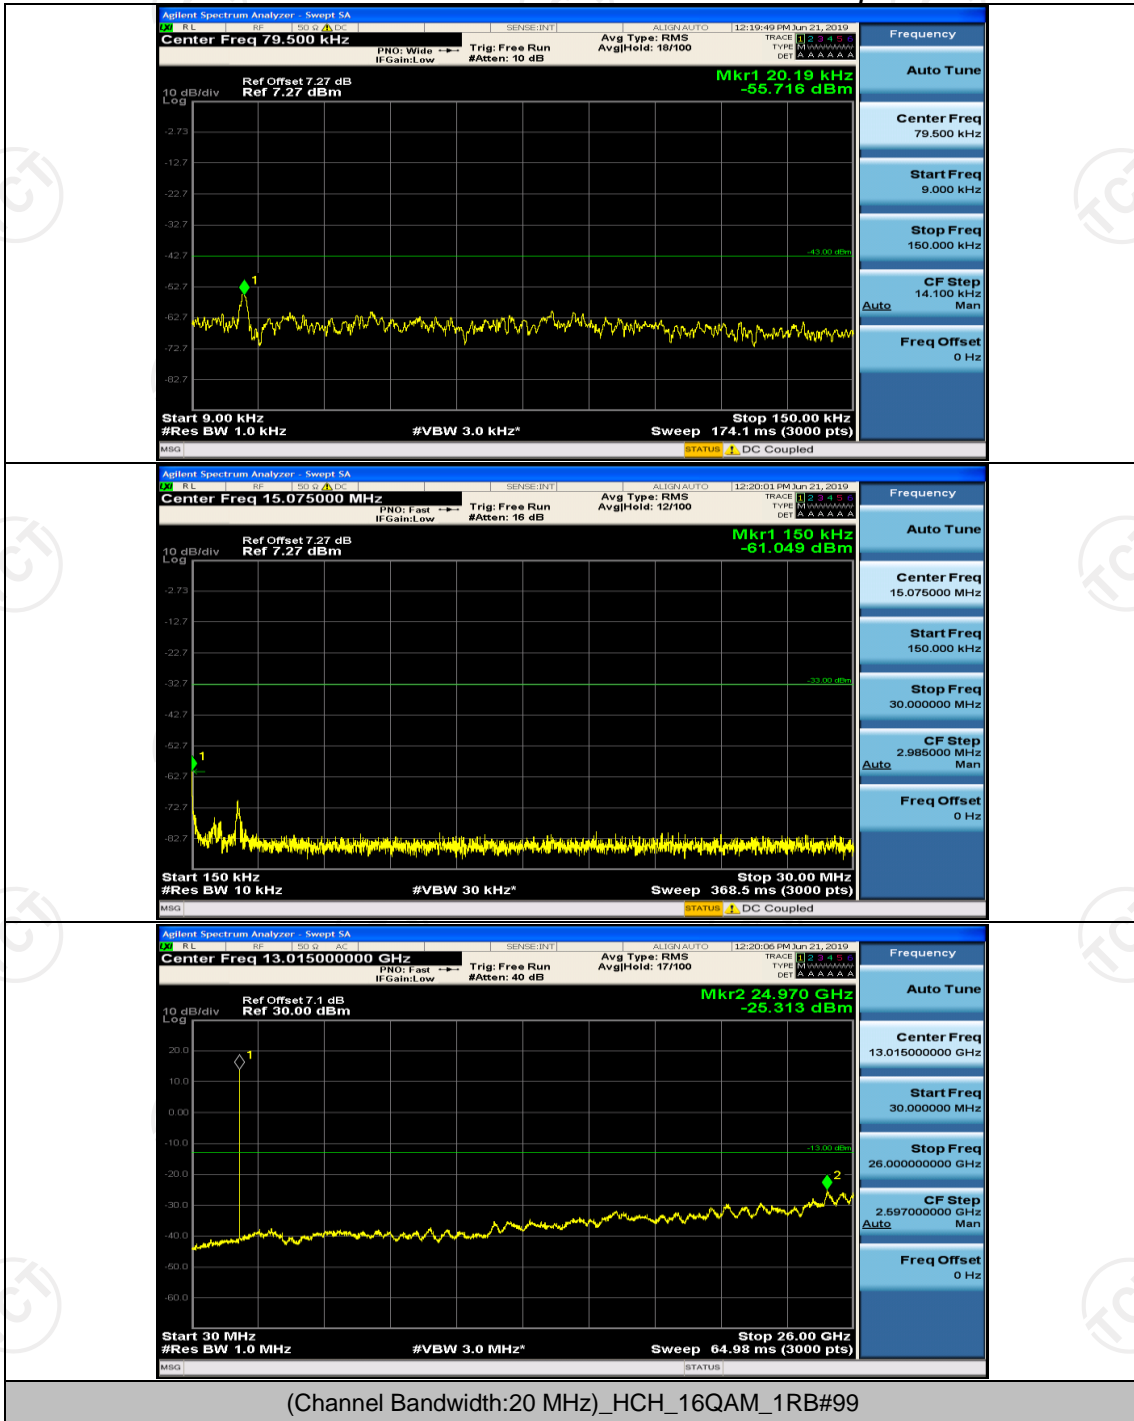

Channel Bandwidth: 20 MHz

(Channel Bandwidth:20 MHz)_MCH_QPSK_1RB#99

Appendix F: Frequency Stability

Test Result

Channel Bandwidth: 1.4 MHz

Modulation	Channel	Voltage [Vdc]	Temperature (°C)	Deviation (ppm)	Limit (ppm)	Verdict
QPSK	LCH	VL	TN	-0.001575	± 2.5	PASS
		VN	TN	-0.002705	± 2.5	PASS
		VH	TN	-0.003645	± 2.5	PASS
	MCH	VL	TN	-0.001372	± 2.5	PASS
		VN	TN	-0.001606	± 2.5	PASS
		VH	TN	-0.002336	± 2.5	PASS
	HCH	VL	TN	-0.004192	± 2.5	PASS
		VN	TN	-0.002465	± 2.5	PASS
		VH	TN	-0.003135	± 2.5	PASS
16QAM	LCH	VL	TN	-0.003251	± 2.5	PASS
		VN	TN	-0.003362	± 2.5	PASS
		VH	TN	-0.002627	± 2.5	PASS
	MCH	VL	TN	-0.003174	± 2.5	PASS
		VN	TN	-0.002686	± 2.5	PASS
		VH	TN	-0.002831	± 2.5	PASS
	HCH	VL	TN	-0.003097	± 2.5	PASS
		VN	TN	-0.005222	± 2.5	PASS
		VH	TN	-0.003888	± 2.5	PASS
Modulation	Channel	Voltage [Vdc]	Temperature (°C)	Deviation (ppm)	Limit (ppm)	Verdict
QPSK	LCH	VN	-30	-0.004756	± 2.5	PASS
		VN	-20	-0.001621	± 2.5	PASS
		VN	-10	-0.001956	± 2.5	PASS
		VN	0	-0.003059	± 2.5	PASS
		VN	10	-0.001245	± 2.5	PASS
		VN	20	-0.005411	± 2.5	PASS
		VN	30	0.000487	± 2.5	PASS
		VN	40	-0.004228	± 2.5	PASS
		VN	50	-0.006122	± 2.5	PASS
	MCH	VN	-30	-0.001629	± 2.5	PASS
		VN	-20	-0.004471	± 2.5	PASS
		VN	-10	-0.001143	± 2.5	PASS
		VN	0	-0.001127	± 2.5	PASS
		VN	10	-0.001472	± 2.5	PASS
		VN	20	-0.005372	± 2.5	PASS
		VN	30	-0.007381	± 2.5	PASS
		VN	40	0.000145	± 2.5	PASS
		VN	50	-0.003690	± 2.5	PASS