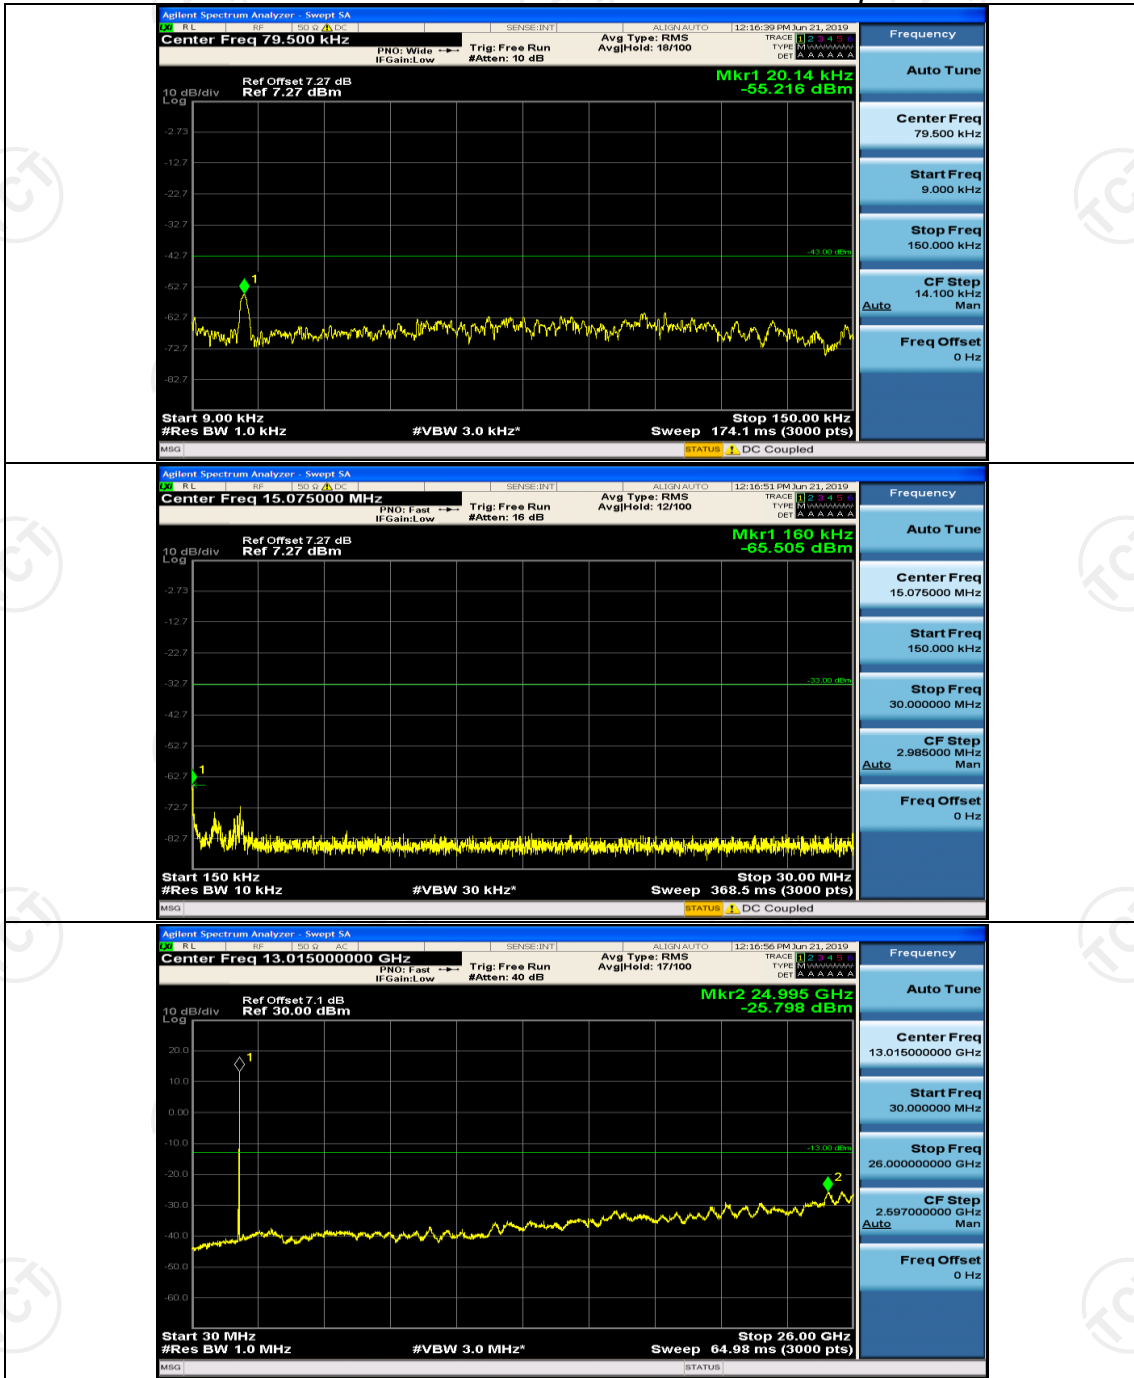

Channel Bandwidth: 20 MHz

(Channel Bandwidth:20 MHz)_MCH_QPSK_1RB#99

Appendix F: Frequency Stability

Test Result

Channel Bandwidth: 1.4 MHz

Modulation	Channel	Voltage [Vdc]	Temperature (°C)	Deviation (ppm)	Limit (ppm)	Verdict
QPSK	LCH	VL	TN	-0.001575	± 2.5	PASS
		VN	TN	-0.002705	± 2.5	PASS
		VH	TN	-0.003645	± 2.5	PASS
	MCH	VL	TN	-0.001372	± 2.5	PASS
		VN	TN	-0.001606	± 2.5	PASS
		VH	TN	-0.002336	± 2.5	PASS
	HCH	VL	TN	-0.004192	± 2.5	PASS
		VN	TN	-0.002465	± 2.5	PASS
		VH	TN	-0.003135	± 2.5	PASS
16QAM	LCH	VL	TN	-0.003251	± 2.5	PASS
		VN	TN	-0.003362	± 2.5	PASS
		VH	TN	-0.002627	± 2.5	PASS
	MCH	VL	TN	-0.003174	± 2.5	PASS
		VN	TN	-0.002686	± 2.5	PASS
		VH	TN	-0.002831	± 2.5	PASS
	HCH	VL	TN	-0.003097	± 2.5	PASS
		VN	TN	-0.005222	± 2.5	PASS
		VH	TN	-0.003888	± 2.5	PASS
Modulation	Channel	Voltage [Vdc]	Temperature (°C)	Deviation (ppm)	Limit (ppm)	Verdict
QPSK	LCH	VN	-30	-0.004756	± 2.5	PASS
		VN	-20	-0.001621	± 2.5	PASS
		VN	-10	-0.001956	± 2.5	PASS
		VN	0	-0.003059	± 2.5	PASS
		VN	10	-0.001245	± 2.5	PASS
		VN	20	-0.005411	± 2.5	PASS
		VN	30	0.000487	± 2.5	PASS
		VN	40	-0.004228	± 2.5	PASS
		VN	50	-0.006122	± 2.5	PASS
	MCH	VN	-30	-0.001629	± 2.5	PASS
		VN	-20	-0.004471	± 2.5	PASS
		VN	-10	-0.001143	± 2.5	PASS
		VN	0	-0.001127	± 2.5	PASS
		VN	10	-0.001472	± 2.5	PASS
		VN	20	-0.005372	± 2.5	PASS
		VN	30	-0.007381	± 2.5	PASS
		VN	40	0.000145	± 2.5	PASS
		VN	50	-0.003690	± 2.5	PASS