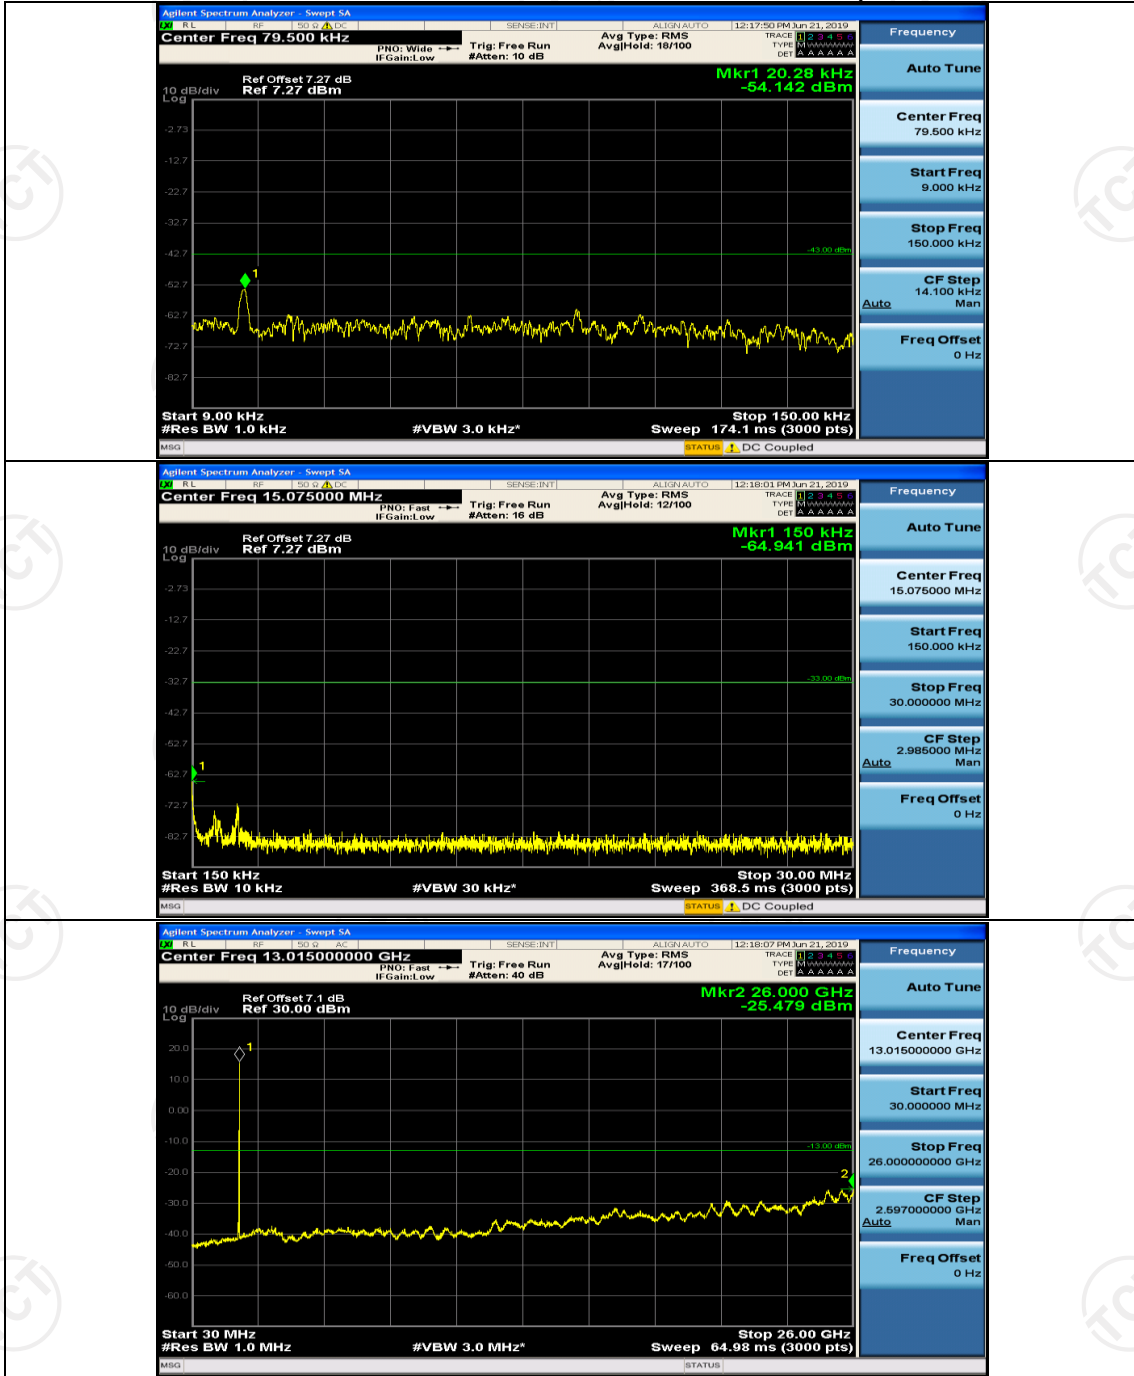

Channel Bandwidth: 20 MHz

(Channel Bandwidth:20 MHz)_MCH_QPSK_1RB#99

Appendix F: Frequency Stability

Test Result

Channel Bandwidth: 1.4 MHz

Modulation	Channel	Voltage [Vdc]	Temperature (°C)	Deviation (ppm)	Limit (ppm)	Verdict
QPSK	LCH	VL	TN	-0.001575	± 2.5	PASS
		VN	TN	-0.002705	± 2.5	PASS
		VH	TN	-0.003645	± 2.5	PASS
	MCH	VL	TN	-0.001372	± 2.5	PASS
		VN	TN	-0.001606	± 2.5	PASS
		VH	TN	-0.002336	± 2.5	PASS
	HCH	VL	TN	-0.004192	± 2.5	PASS
		VN	TN	-0.002465	± 2.5	PASS
		VH	TN	-0.003135	± 2.5	PASS
16QAM	LCH	VL	TN	-0.003251	± 2.5	PASS
		VN	TN	-0.003362	± 2.5	PASS
		VH	TN	-0.002627	± 2.5	PASS
	MCH	VL	TN	-0.003174	± 2.5	PASS
		VN	TN	-0.002686	± 2.5	PASS
		VH	TN	-0.002831	± 2.5	PASS
	HCH	VL	TN	-0.003097	± 2.5	PASS
		VN	TN	-0.005222	± 2.5	PASS
		VH	TN	-0.003888	± 2.5	PASS
Modulation	Channel	Voltage [Vdc]	Temperature (°C)	Deviation (ppm)	Limit (ppm)	Verdict
QPSK	LCH	VN	-30	-0.004756	± 2.5	PASS
		VN	-20	-0.001621	± 2.5	PASS
		VN	-10	-0.001956	± 2.5	PASS
		VN	0	-0.003059	± 2.5	PASS
		VN	10	-0.001245	± 2.5	PASS
		VN	20	-0.005411	± 2.5	PASS
		VN	30	0.000487	± 2.5	PASS
		VN	40	-0.004228	± 2.5	PASS
		VN	50	-0.006122	± 2.5	PASS
	MCH	VN	-30	-0.001629	± 2.5	PASS
		VN	-20	-0.004471	± 2.5	PASS
		VN	-10	-0.001143	± 2.5	PASS
		VN	0	-0.001127	± 2.5	PASS
		VN	10	-0.001472	± 2.5	PASS
		VN	20	-0.005372	± 2.5	PASS
		VN	30	-0.007381	± 2.5	PASS
		VN	40	0.000145	± 2.5	PASS
		VN	50	-0.003690	± 2.5	PASS