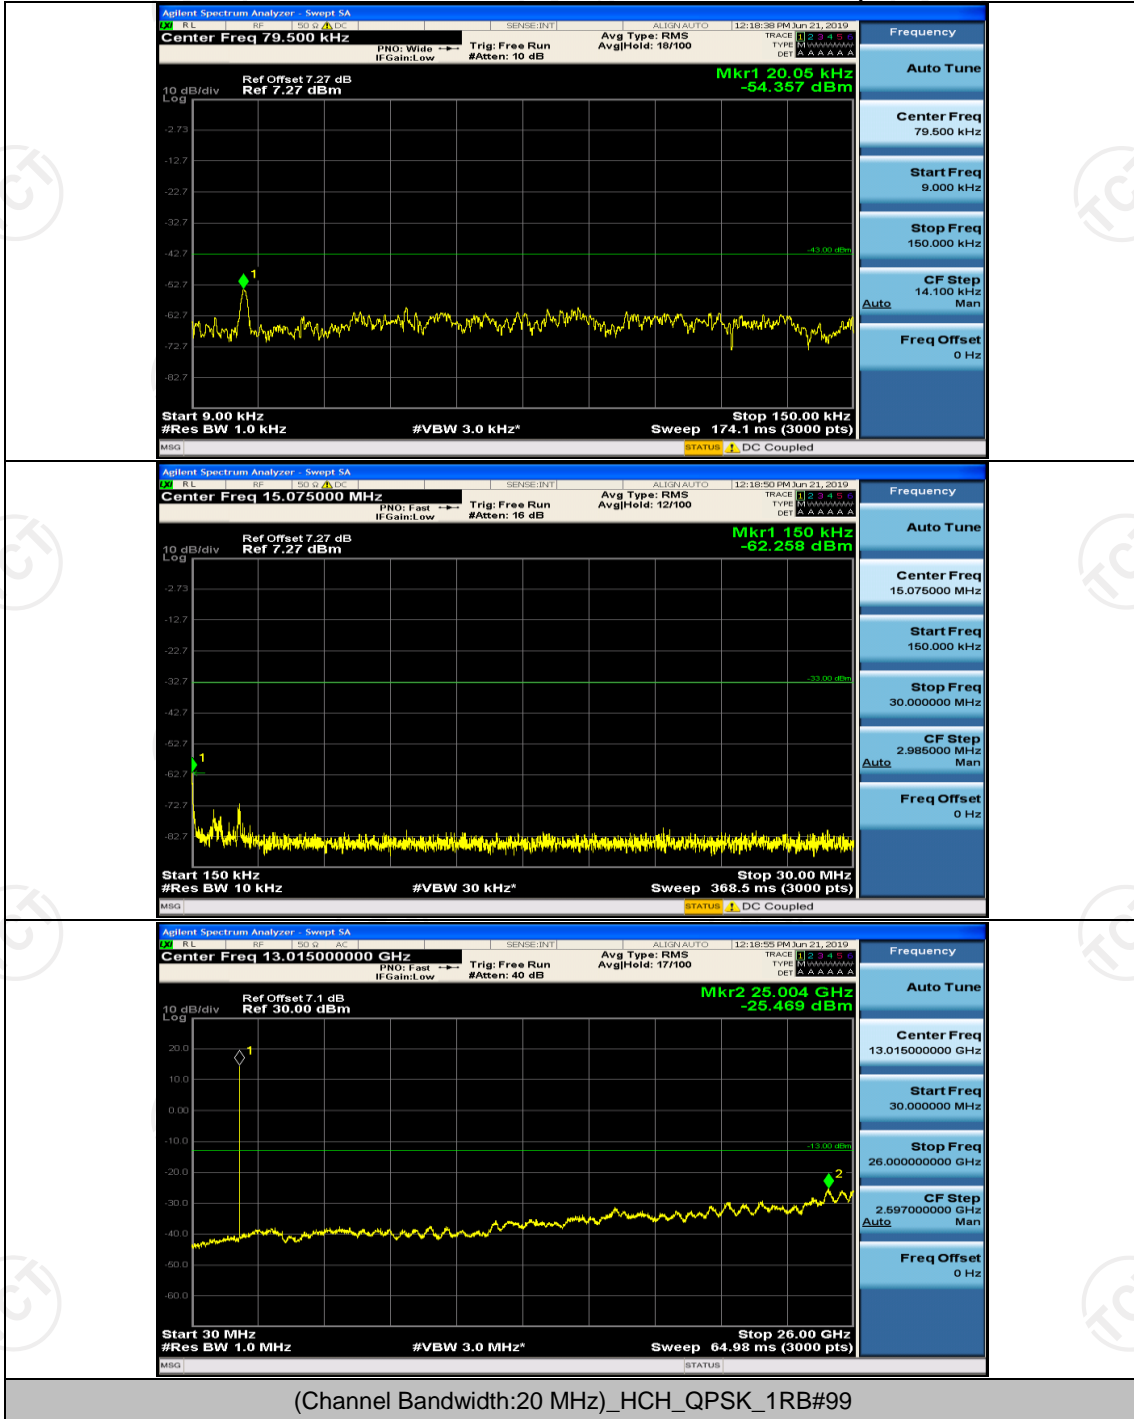

Channel Bandwidth: 20 MHz

(Channel Bandwidth:20 MHz)_MCH_QPSK_1RB#99

Appendix F: Frequency Stability

Test Result

Channel Bandwidth: 1.4 MHz

Modulation	Channel	Voltage [Vdc]	Temperature (°C)	Deviation (ppm)	Limit (ppm)	Verdict
QPSK	LCH	VL	TN	-0.001575	± 2.5	PASS
		VN	TN	-0.002705	± 2.5	PASS
		VH	TN	-0.003645	± 2.5	PASS
	MCH	VL	TN	-0.001372	± 2.5	PASS
		VN	TN	-0.001606	± 2.5	PASS
		VH	TN	-0.002336	± 2.5	PASS
	HCH	VL	TN	-0.004192	± 2.5	PASS
		VN	TN	-0.002465	± 2.5	PASS
		VH	TN	-0.003135	± 2.5	PASS
16QAM	LCH	VL	TN	-0.003251	± 2.5	PASS
		VN	TN	-0.003362	± 2.5	PASS
		VH	TN	-0.002627	± 2.5	PASS
	MCH	VL	TN	-0.003174	± 2.5	PASS
		VN	TN	-0.002686	± 2.5	PASS
		VH	TN	-0.002831	± 2.5	PASS
	HCH	VL	TN	-0.003097	± 2.5	PASS
		VN	TN	-0.005222	± 2.5	PASS
		VH	TN	-0.003888	± 2.5	PASS
Modulation	Channel	Voltage [Vdc]	Temperature (°C)	Deviation (ppm)	Limit (ppm)	Verdict
QPSK	LCH	VN	-30	-0.004756	± 2.5	PASS
		VN	-20	-0.001621	± 2.5	PASS
		VN	-10	-0.001956	± 2.5	PASS
		VN	0	-0.003059	± 2.5	PASS
		VN	10	-0.001245	± 2.5	PASS
		VN	20	-0.005411	± 2.5	PASS
		VN	30	0.000487	± 2.5	PASS
		VN	40	-0.004228	± 2.5	PASS
		VN	50	-0.006122	± 2.5	PASS
	MCH	VN	-30	-0.001629	± 2.5	PASS
		VN	-20	-0.004471	± 2.5	PASS
		VN	-10	-0.001143	± 2.5	PASS
		VN	0	-0.001127	± 2.5	PASS
		VN	10	-0.001472	± 2.5	PASS
		VN	20	-0.005372	± 2.5	PASS
		VN	30	-0.007381	± 2.5	PASS
		VN	40	0.000145	± 2.5	PASS
		VN	50	-0.003690	± 2.5	PASS