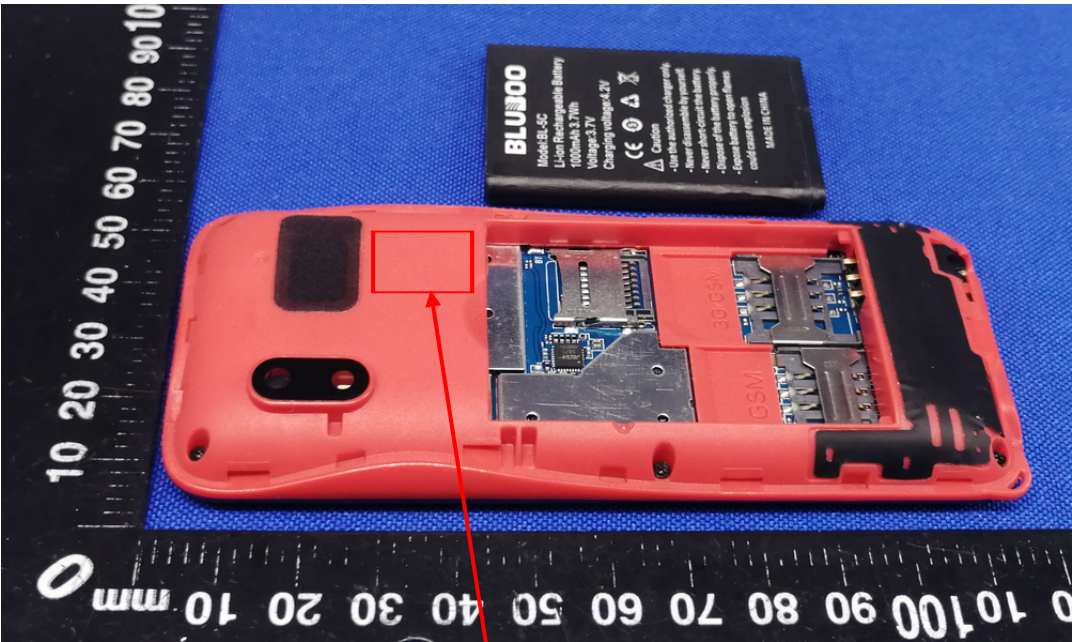

# Label Artwork and Location

Model: S1701

## Label:

Size: L\*W=18.61\*23.80mm

Location