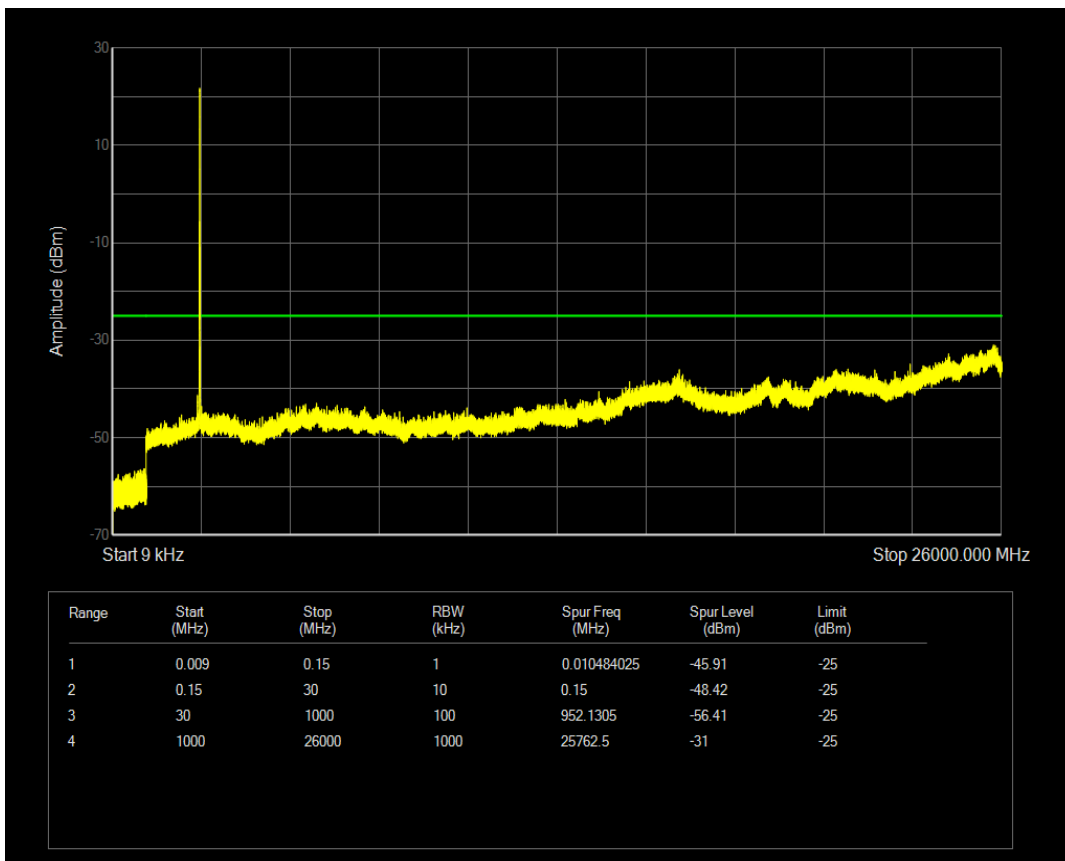

Band5 QPSK BW=10MHz Channel=20600 RB Size=50 Position=#0

Band5 QAM16 BW=10MHz Channel=20600 RB Size=50 Position=#0

Band7 QPSK BW=5MHz Channel=20775 RB Size=25 Position=#0

Band7 QAM16 BW=5MHz Channel=20775 RB Size=25 Position=#0

Band7 QPSK BW=5MHz Channel=21425 RB Size=25 Position=#0

Band7 QAM16 BW=5MHz Channel=21425 RB Size=25 Position=#0

Band7 QPSK BW=10MHz Channel=20800 RB Size=50 Position=#0

Band7 QAM16 BW=10MHz Channel=20800 RB Size=50 Position=#0

Band7 QPSK BW=10MHz Channel=21400 RB Size=50 Position=#0

Band7 QAM16 BW=10MHz Channel=21400 RB Size=50 Position=#0

Band7 QPSK BW=15MHz Channel=20825 RB Size=75 Position=#0

Band7 QAM16 BW=15MHz Channel=20825 RB Size=75 Position=#0

Band7 QPSK BW=20MHz Channel=21350 RB Size=100 Position=#0

Band7 QAM16 BW=20MHz Channel=21350 RB Size=100 Position=#0

Range	Start (MHz)	Stop (MHz)	RBW (kHz)	Spur Freq (MHz)	Spur Level (dBm)	Limit (dBm)
1	0.009	0.15	1	0.009010575	-46.39	-25
2	0.15	30	10	0.15373125	-49.52	-25
3	30	1000	100	854.209	-56.36	-25
4	1000	26000	1000	25695	-30.09	-25