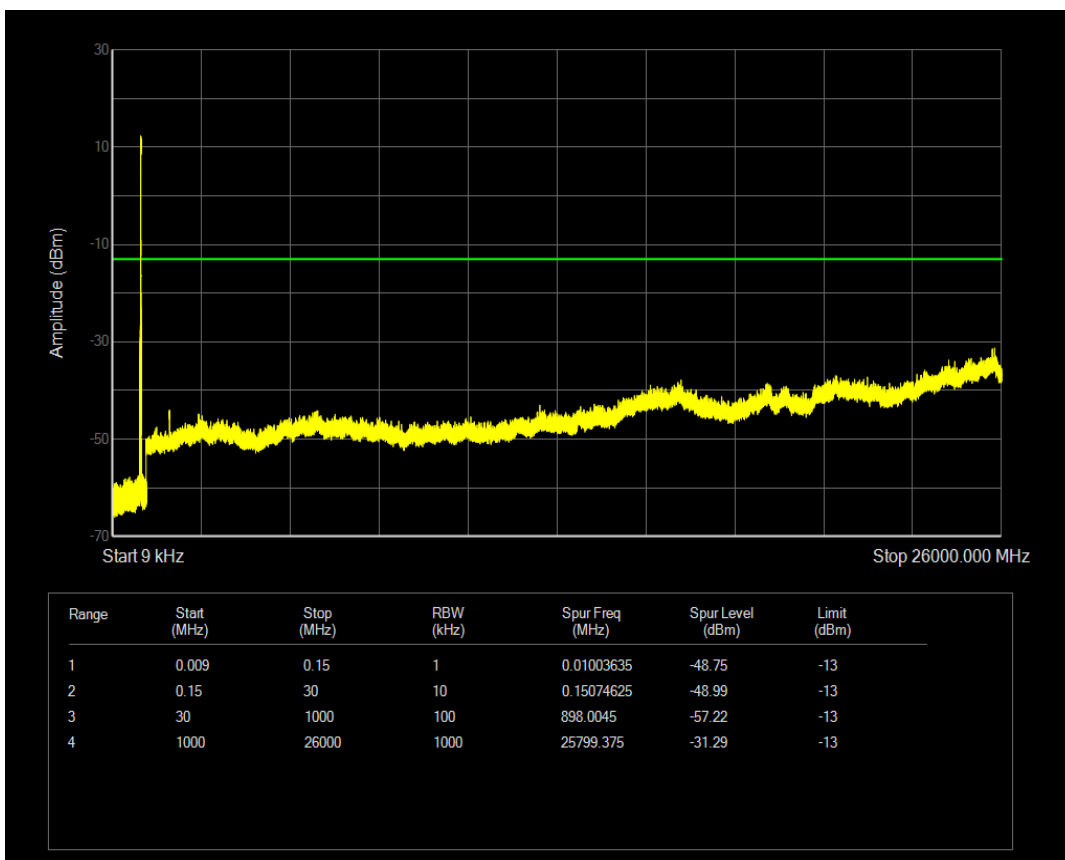

Band5 QPSK BW=10MHz Channel=20600 RB Size=50 Position=#0

Band5 QAM16 BW=10MHz Channel=20600 RB Size=50 Position=#0

Band7 QPSK BW=5MHz Channel=20775 RB Size=25 Position=#0

Band7 QAM16 BW=5MHz Channel=20775 RB Size=25 Position=#0

Band7 QPSK BW=5MHz Channel=21425 RB Size=25 Position=#0

Band7 QAM16 BW=5MHz Channel=21425 RB Size=25 Position=#0

Band7 QPSK BW=10MHz Channel=20800 RB Size=50 Position=#0

Band7 QAM16 BW=10MHz Channel=20800 RB Size=50 Position=#0

Band7 QPSK BW=10MHz Channel=21400 RB Size=50 Position=#0

Band7 QAM16 BW=10MHz Channel=21400 RB Size=50 Position=#0

Band7 QPSK BW=15MHz Channel=20825 RB Size=75 Position=#0

Band7 QAM16 BW=15MHz Channel=20825 RB Size=75 Position=#0

Band7 QPSK BW=20MHz Channel=21350 RB Size=100 Position=#0

Band7 QAM16 BW=20MHz Channel=21350 RB Size=100 Position=#0

Range	Start (MHz)	Stop (MHz)	RBW (kHz)	Spur Freq (MHz)	Spur Level (dBm)	Limit (dBm)
1	0.009	0.15	1	0.009010575	-46.39	-25
2	0.15	30	10	0.15373125	-49.52	-25
3	30	1000	100	854.209	-56.36	-25
4	1000	26000	1000	25695	-30.09	-25