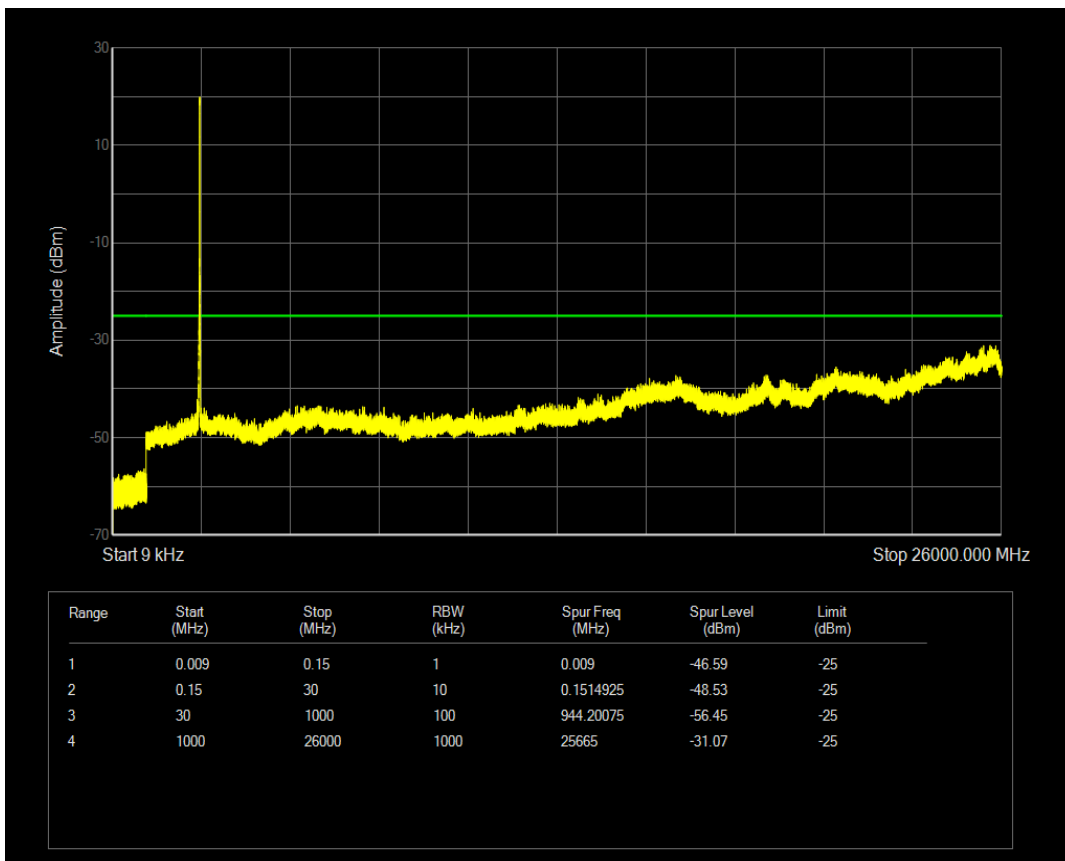

Band5 QPSK BW=10MHz Channel=20600 RB Size=50 Position=#0

Band5 QAM16 BW=10MHz Channel=20600 RB Size=50 Position=#0

Band7 QPSK BW=5MHz Channel=20775 RB Size=25 Position=#0

Band7 QAM16 BW=5MHz Channel=20775 RB Size=25 Position=#0

Band7 QPSK BW=5MHz Channel=21425 RB Size=25 Position=#0

Band7 QAM16 BW=5MHz Channel=21425 RB Size=25 Position=#0

Band7 QPSK BW=10MHz Channel=20800 RB Size=50 Position=#0

Band7 QAM16 BW=10MHz Channel=20800 RB Size=50 Position=#0

Band7 QPSK BW=10MHz Channel=21400 RB Size=50 Position=#0

Band7 QAM16 BW=10MHz Channel=21400 RB Size=50 Position=#0

Band7 QPSK BW=15MHz Channel=20825 RB Size=75 Position=#0

Band7 QAM16 BW=15MHz Channel=20825 RB Size=75 Position=#0

Band7 QPSK BW=20MHz Channel=21350 RB Size=100 Position=#0

Band7 QAM16 BW=20MHz Channel=21350 RB Size=100 Position=#0

Range	Start (MHz)	Stop (MHz)	RBW (kHz)	Spur Freq (MHz)	Spur Level (dBm)	Limit (dBm)
1	0.009	0.15	1	0.009010575	-46.39	-25
2	0.15	30	10	0.15373125	-49.52	-25
3	30	1000	100	854.209	-56.36	-25
4	1000	26000	1000	25695	-30.09	-25