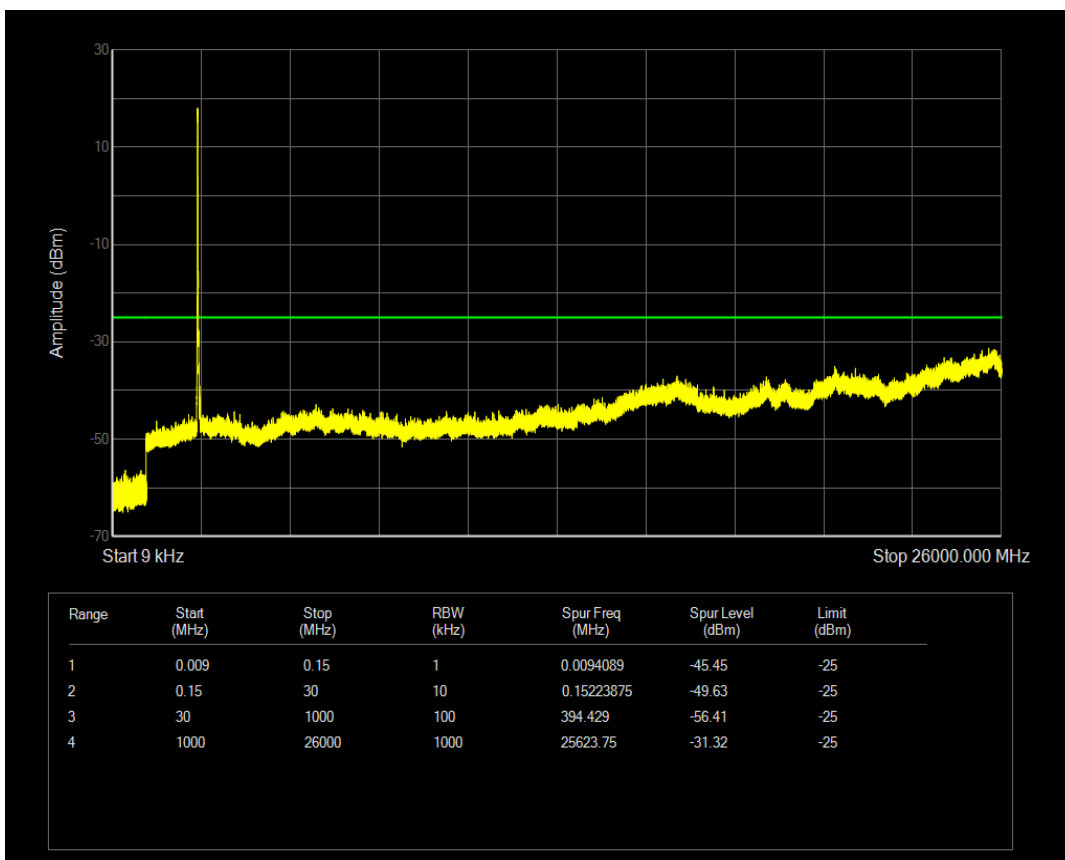

Band5 QPSK BW=10MHz Channel=20600 RB Size=50 Position=#0

Band5 QAM16 BW=10MHz Channel=20600 RB Size=50 Position=#0

Band7 QPSK BW=5MHz Channel=20775 RB Size=25 Position=#0

Band7 QAM16 BW=5MHz Channel=20775 RB Size=25 Position=#0

Band7 QPSK BW=5MHz Channel=21425 RB Size=25 Position=#0

Band7 QAM16 BW=5MHz Channel=21425 RB Size=25 Position=#0

Band7 QPSK BW=10MHz Channel=20800 RB Size=50 Position=#0

Band7 QAM16 BW=10MHz Channel=20800 RB Size=50 Position=#0

Band7 QPSK BW=10MHz Channel=21400 RB Size=50 Position=#0

Band7 QAM16 BW=10MHz Channel=21400 RB Size=50 Position=#0

Band7 QPSK BW=15MHz Channel=20825 RB Size=75 Position=#0

Band7 QAM16 BW=15MHz Channel=20825 RB Size=75 Position=#0

Band7 QPSK BW=20MHz Channel=21350 RB Size=100 Position=#0

Band7 QAM16 BW=20MHz Channel=21350 RB Size=100 Position=#0

Range	Start (MHz)	Stop (MHz)	RBW (kHz)	Spur Freq (MHz)	Spur Level (dBm)	Limit (dBm)
1	0.009	0.15	1	0.009010575	-46.39	-25
2	0.15	30	10	0.15373125	-49.52	-25
3	30	1000	100	854.209	-56.36	-25
4	1000	26000	1000	25695	-30.09	-25