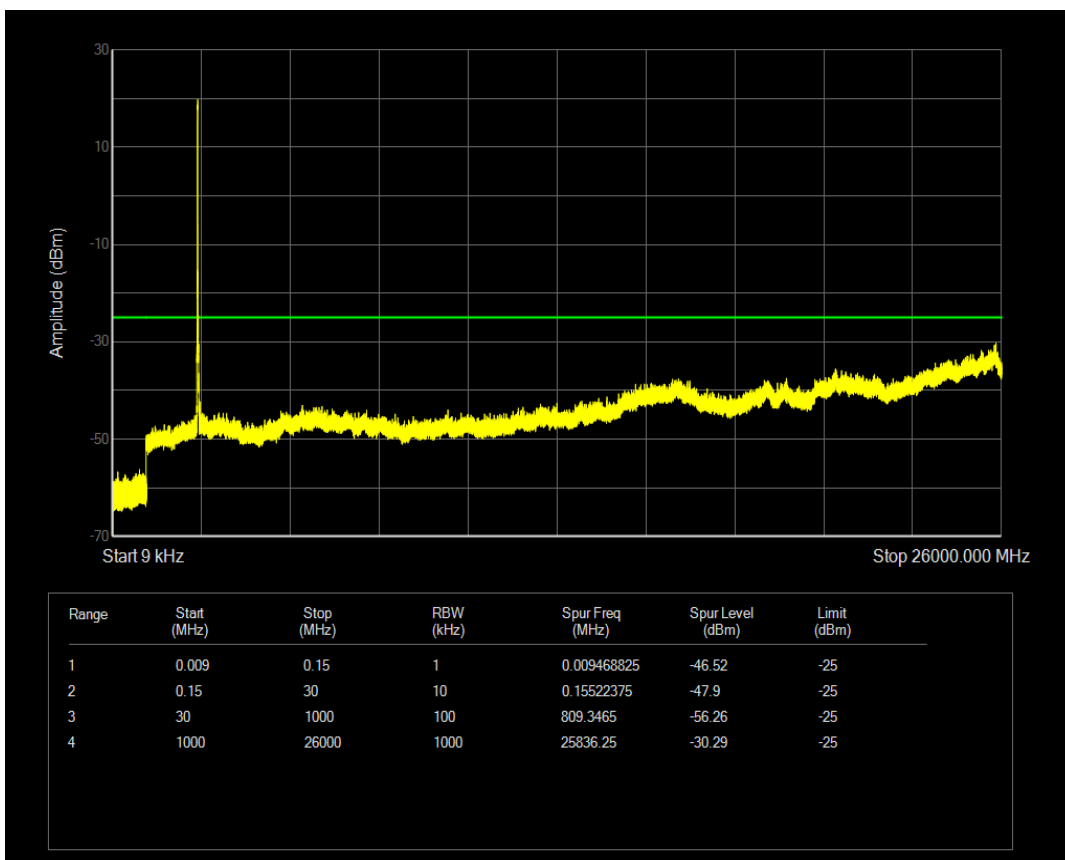

Band5 QPSK BW=10MHz Channel=20600 RB Size=50 Position=#0

Band5 QAM16 BW=10MHz Channel=20600 RB Size=50 Position=#0

Band7 QPSK BW=5MHz Channel=20775 RB Size=25 Position=#0

Band7 QAM16 BW=5MHz Channel=20775 RB Size=25 Position=#0

Band7 QPSK BW=5MHz Channel=21425 RB Size=25 Position=#0

Band7 QAM16 BW=5MHz Channel=21425 RB Size=25 Position=#0

Band7 QPSK BW=10MHz Channel=20800 RB Size=50 Position=#0

Band7 QAM16 BW=10MHz Channel=20800 RB Size=50 Position=#0

Band7 QPSK BW=10MHz Channel=21400 RB Size=50 Position=#0

Band7 QAM16 BW=10MHz Channel=21400 RB Size=50 Position=#0

Band7 QPSK BW=15MHz Channel=20825 RB Size=75 Position=#0

Band7 QAM16 BW=15MHz Channel=20825 RB Size=75 Position=#0

Band7 QPSK BW=20MHz Channel=21350 RB Size=100 Position=#0

Band7 QAM16 BW=20MHz Channel=21350 RB Size=100 Position=#0

Range	Start (MHz)	Stop (MHz)	RBW (kHz)	Spur Freq (MHz)	Spur Level (dBm)	Limit (dBm)
1	0.009	0.15	1	0.009010575	-46.39	-25
2	0.15	30	10	0.15373125	-49.52	-25
3	30	1000	100	854.209	-56.36	-25
4	1000	26000	1000	25695	-30.09	-25