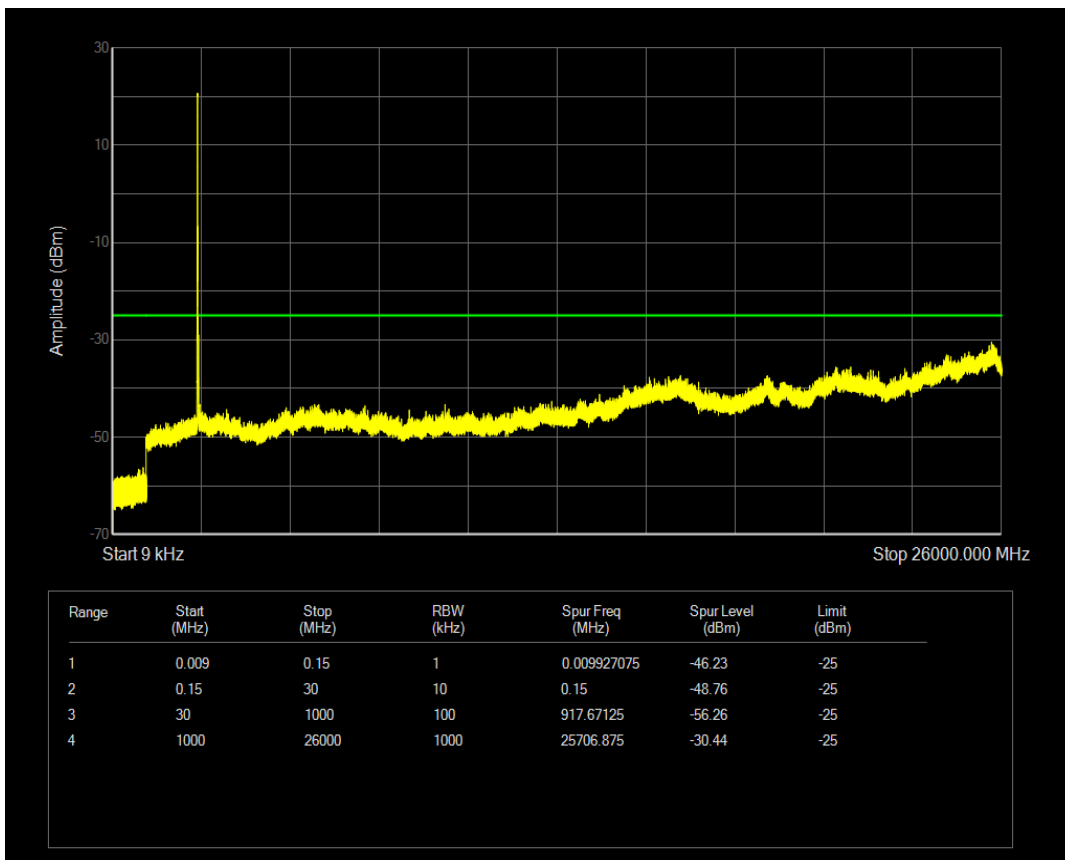

Band5 QPSK BW=10MHz Channel=20600 RB Size=50 Position=#0

Band5 QAM16 BW=10MHz Channel=20600 RB Size=50 Position=#0

Band7 QPSK BW=5MHz Channel=20775 RB Size=25 Position=#0

Band7 QAM16 BW=5MHz Channel=20775 RB Size=25 Position=#0

Band7 QPSK BW=5MHz Channel=21425 RB Size=25 Position=#0

Band7 QAM16 BW=5MHz Channel=21425 RB Size=25 Position=#0

Band7 QPSK BW=10MHz Channel=20800 RB Size=50 Position=#0

Band7 QAM16 BW=10MHz Channel=20800 RB Size=50 Position=#0

Band7 QPSK BW=10MHz Channel=21400 RB Size=50 Position=#0

Band7 QAM16 BW=10MHz Channel=21400 RB Size=50 Position=#0

Band7 QPSK BW=15MHz Channel=20825 RB Size=75 Position=#0

Band7 QAM16 BW=15MHz Channel=20825 RB Size=75 Position=#0

Band7 QPSK BW=20MHz Channel=21350 RB Size=100 Position=#0

Band7 QAM16 BW=20MHz Channel=21350 RB Size=100 Position=#0

Range	Start (MHz)	Stop (MHz)	RBW (kHz)	Spur Freq (MHz)	Spur Level (dBm)	Limit (dBm)
1	0.009	0.15	1	0.009010575	-46.39	-25
2	0.15	30	10	0.15373125	-49.52	-25
3	30	1000	100	854.209	-56.36	-25
4	1000	26000	1000	25695	-30.09	-25