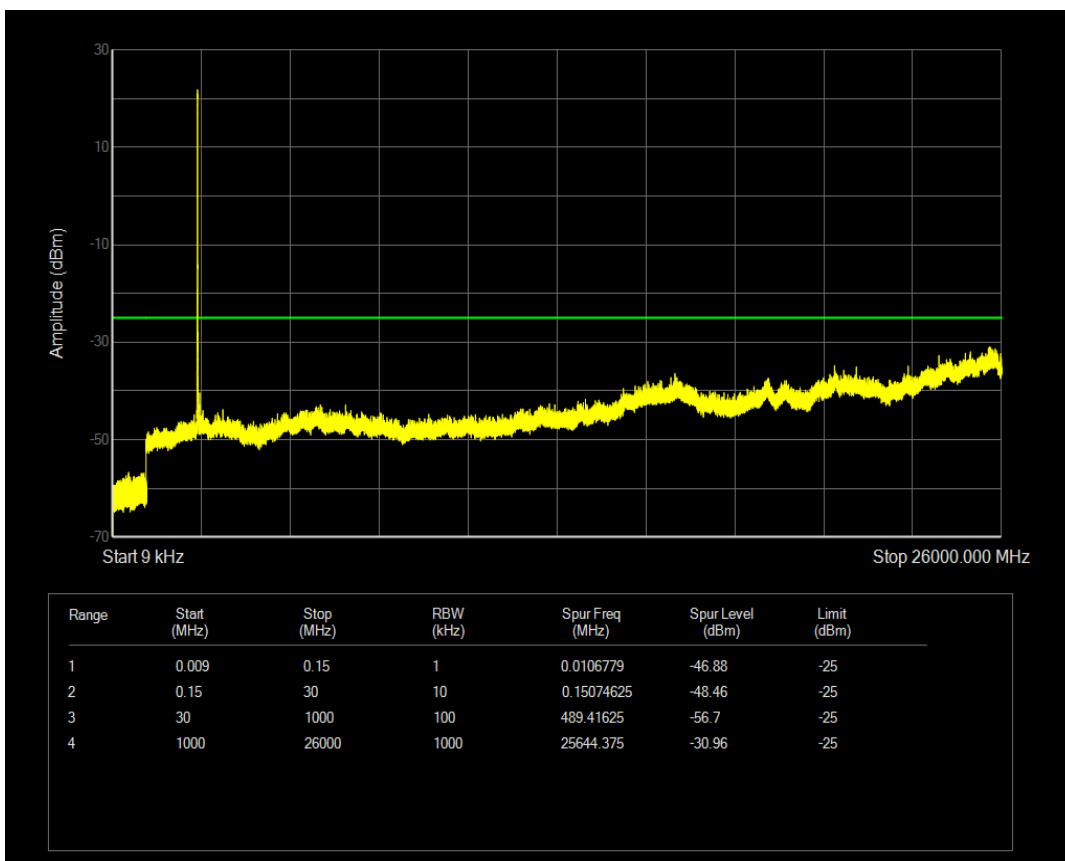

Band5 QPSK BW=10MHz Channel=20600 RB Size=50 Position=#0

Band5 QAM16 BW=10MHz Channel=20600 RB Size=50 Position=#0

Band7 QPSK BW=5MHz Channel=20775 RB Size=25 Position=#0

Band7 QAM16 BW=5MHz Channel=20775 RB Size=25 Position=#0

Band7 QPSK BW=5MHz Channel=21425 RB Size=25 Position=#0

Band7 QAM16 BW=5MHz Channel=21425 RB Size=25 Position=#0

Band7 QPSK BW=10MHz Channel=20800 RB Size=50 Position=#0

Band7 QAM16 BW=10MHz Channel=20800 RB Size=50 Position=#0

Band7 QPSK BW=10MHz Channel=21400 RB Size=50 Position=#0

Band7 QAM16 BW=10MHz Channel=21400 RB Size=50 Position=#0

Band7 QPSK BW=15MHz Channel=20825 RB Size=75 Position=#0

Band7 QAM16 BW=15MHz Channel=20825 RB Size=75 Position=#0

Band7 QPSK BW=20MHz Channel=21350 RB Size=100 Position=#0

Band7 QAM16 BW=20MHz Channel=21350 RB Size=100 Position=#0

Range	Start (MHz)	Stop (MHz)	RBW (kHz)	Spur Freq (MHz)	Spur Level (dBm)	Limit (dBm)
1	0.009	0.15	1	0.009010575	-46.39	-25
2	0.15	30	10	0.15373125	-49.52	-25
3	30	1000	100	854.209	-56.36	-25
4	1000	26000	1000	25695	-30.09	-25