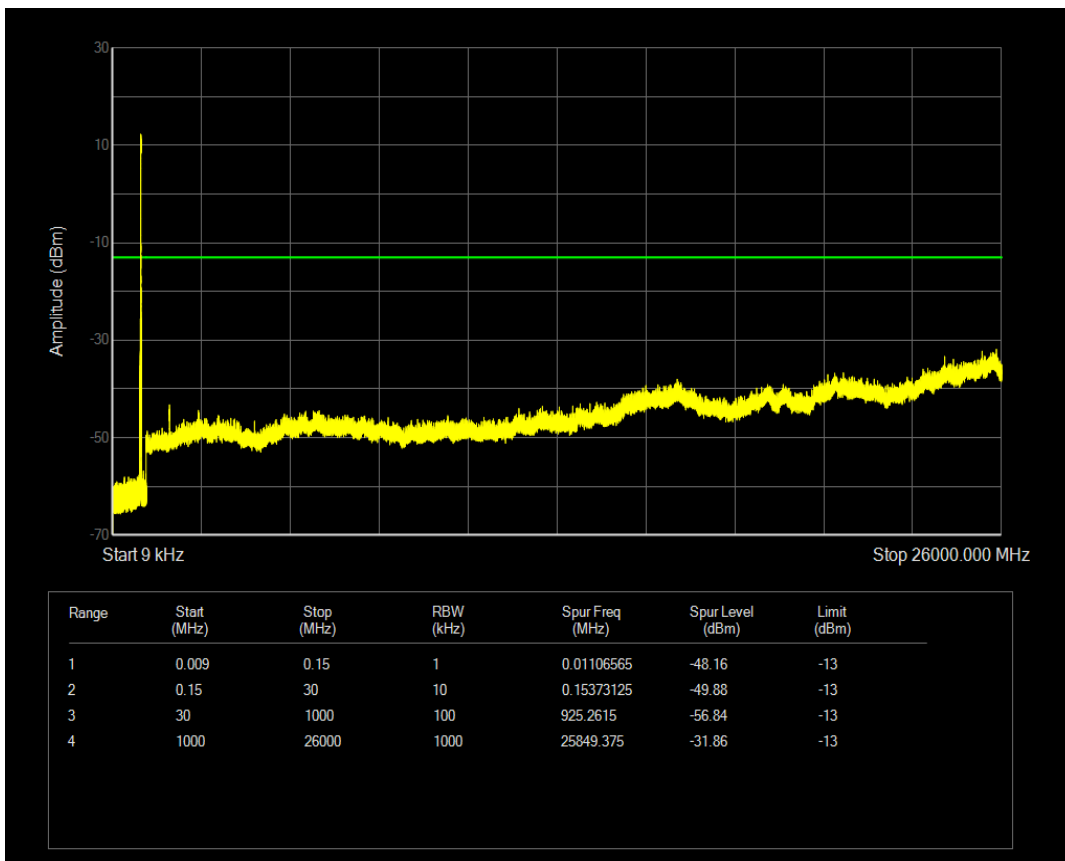

Band5 QPSK BW=10MHz Channel=20600 RB Size=50 Position=#0

Band5 QAM16 BW=10MHz Channel=20600 RB Size=50 Position=#0

Band7 QPSK BW=5MHz Channel=20775 RB Size=25 Position=#0

Band7 QAM16 BW=5MHz Channel=20775 RB Size=25 Position=#0

Band7 QPSK BW=5MHz Channel=21425 RB Size=25 Position=#0

Band7 QAM16 BW=5MHz Channel=21425 RB Size=25 Position=#0

Band7 QPSK BW=10MHz Channel=20800 RB Size=50 Position=#0

Band7 QAM16 BW=10MHz Channel=20800 RB Size=50 Position=#0

Band7 QPSK BW=10MHz Channel=21400 RB Size=50 Position=#0

Band7 QAM16 BW=10MHz Channel=21400 RB Size=50 Position=#0

Band7 QPSK BW=15MHz Channel=20825 RB Size=75 Position=#0

Band7 QAM16 BW=15MHz Channel=20825 RB Size=75 Position=#0

Band7 QPSK BW=20MHz Channel=21350 RB Size=100 Position=#0

Band7 QAM16 BW=20MHz Channel=21350 RB Size=100 Position=#0

Range	Start (MHz)	Stop (MHz)	RBW (kHz)	Spur Freq (MHz)	Spur Level (dBm)	Limit (dBm)
1	0.009	0.15	1	0.009010575	-46.39	-25
2	0.15	30	10	0.15373125	-49.52	-25
3	30	1000	100	854.209	-56.36	-25
4	1000	26000	1000	25695	-30.09	-25