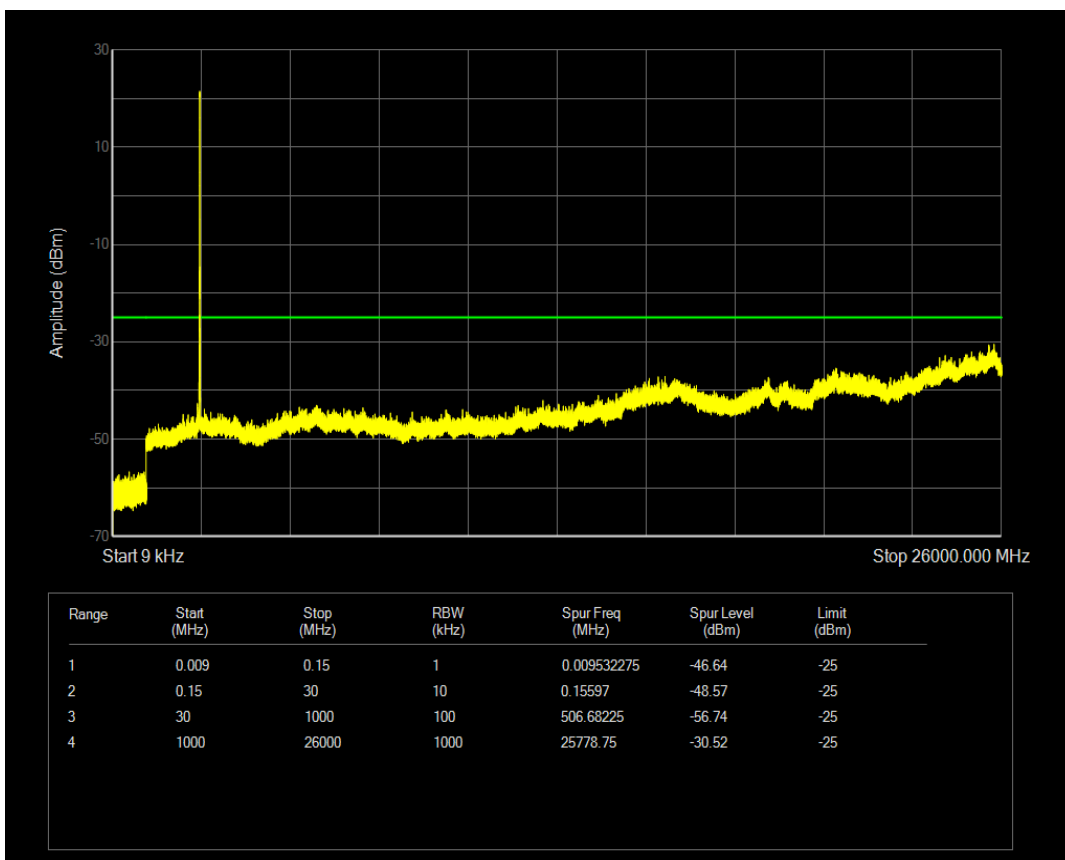

Band5 QPSK BW=10MHz Channel=20600 RB Size=50 Position=#0

Band5 QAM16 BW=10MHz Channel=20600 RB Size=50 Position=#0

Band7 QPSK BW=5MHz Channel=20775 RB Size=25 Position=#0

Band7 QAM16 BW=5MHz Channel=20775 RB Size=25 Position=#0

Band7 QPSK BW=5MHz Channel=21425 RB Size=25 Position=#0

Band7 QAM16 BW=5MHz Channel=21425 RB Size=25 Position=#0

Band7 QPSK BW=10MHz Channel=20800 RB Size=50 Position=#0

Band7 QAM16 BW=10MHz Channel=20800 RB Size=50 Position=#0

Band7 QPSK BW=10MHz Channel=21400 RB Size=50 Position=#0

Band7 QAM16 BW=10MHz Channel=21400 RB Size=50 Position=#0

Band7 QPSK BW=15MHz Channel=20825 RB Size=75 Position=#0

Band7 QAM16 BW=15MHz Channel=20825 RB Size=75 Position=#0

Band7 QPSK BW=20MHz Channel=21350 RB Size=100 Position=#0

Band7 QAM16 BW=20MHz Channel=21350 RB Size=100 Position=#0

Range	Start (MHz)	Stop (MHz)	RBW (kHz)	Spur Freq (MHz)	Spur Level (dBm)	Limit (dBm)
1	0.009	0.15	1	0.009010575	-46.39	-25
2	0.15	30	10	0.15373125	-49.52	-25
3	30	1000	100	854.209	-56.36	-25
4	1000	26000	1000	25695	-30.09	-25