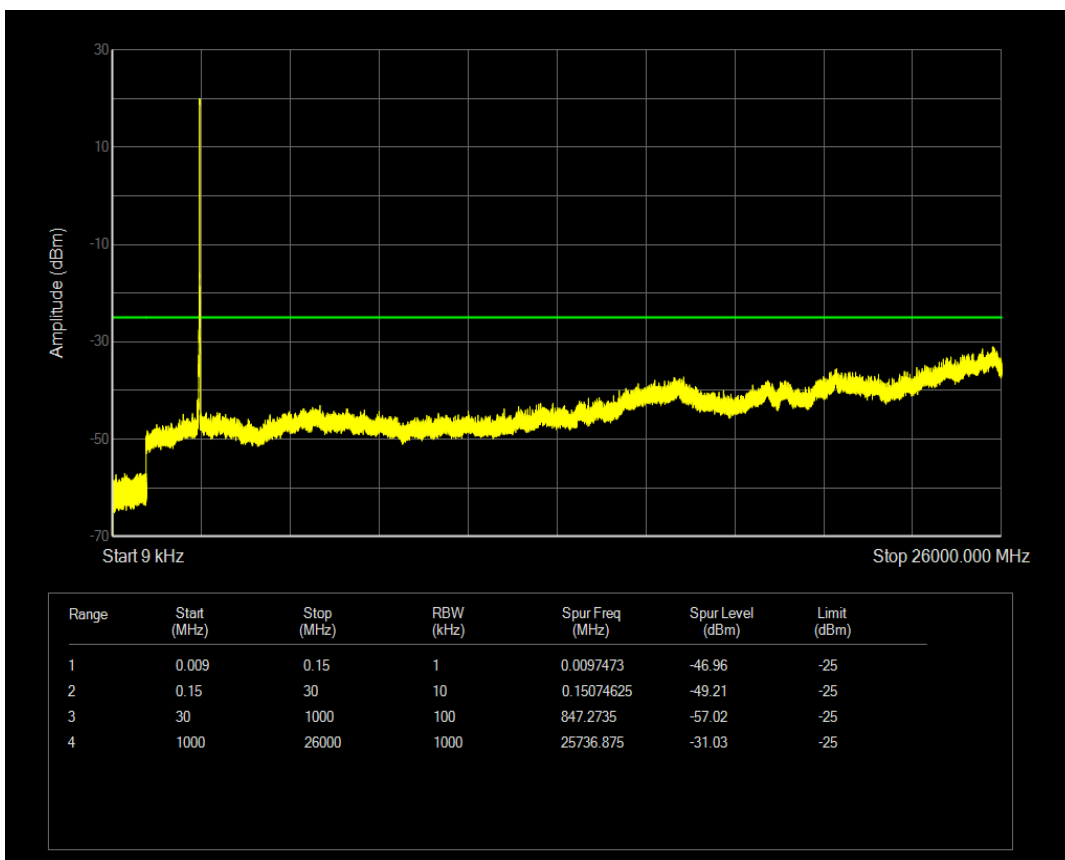

Band5 QPSK BW=10MHz Channel=20600 RB Size=50 Position=#0

Band5 QAM16 BW=10MHz Channel=20600 RB Size=50 Position=#0

Band7 QPSK BW=5MHz Channel=20775 RB Size=25 Position=#0

Band7 QAM16 BW=5MHz Channel=20775 RB Size=25 Position=#0

Band7 QPSK BW=5MHz Channel=21425 RB Size=25 Position=#0

Band7 QAM16 BW=5MHz Channel=21425 RB Size=25 Position=#0

Band7 QPSK BW=10MHz Channel=20800 RB Size=50 Position=#0

Band7 QAM16 BW=10MHz Channel=20800 RB Size=50 Position=#0

Band7 QPSK BW=10MHz Channel=21400 RB Size=50 Position=#0

Band7 QAM16 BW=10MHz Channel=21400 RB Size=50 Position=#0

Band7 QPSK BW=15MHz Channel=20825 RB Size=75 Position=#0

Band7 QAM16 BW=15MHz Channel=20825 RB Size=75 Position=#0

Band7 QPSK BW=20MHz Channel=21350 RB Size=100 Position=#0

Band7 QAM16 BW=20MHz Channel=21350 RB Size=100 Position=#0

Range	Start (MHz)	Stop (MHz)	RBW (kHz)	Spur Freq (MHz)	Spur Level (dBm)	Limit (dBm)
1	0.009	0.15	1	0.009010575	-46.39	-25
2	0.15	30	10	0.15373125	-49.52	-25
3	30	1000	100	854.209	-56.36	-25
4	1000	26000	1000	25695	-30.09	-25