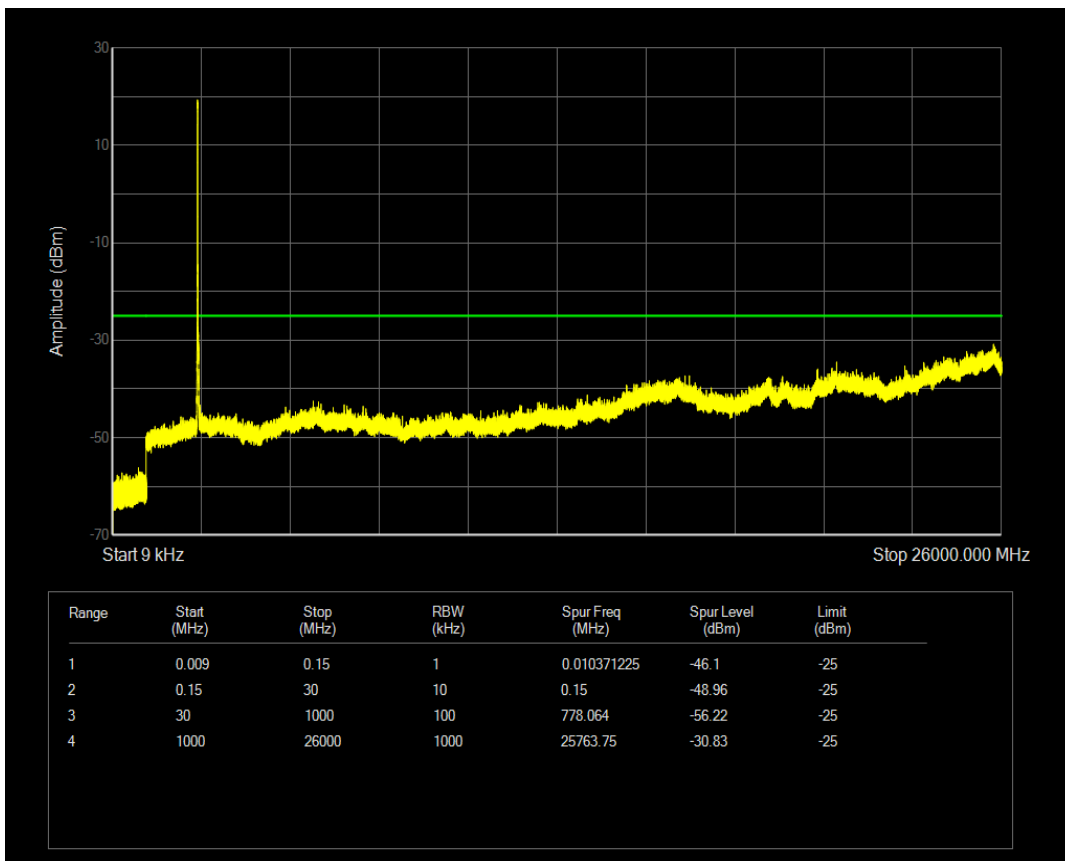

Band5 QPSK BW=10MHz Channel=20600 RB Size=50 Position=#0

Band5 QAM16 BW=10MHz Channel=20600 RB Size=50 Position=#0

Band7 QPSK BW=5MHz Channel=20775 RB Size=25 Position=#0

Band7 QAM16 BW=5MHz Channel=20775 RB Size=25 Position=#0

Band7 QPSK BW=5MHz Channel=21425 RB Size=25 Position=#0

Band7 QAM16 BW=5MHz Channel=21425 RB Size=25 Position=#0

Band7 QPSK BW=10MHz Channel=20800 RB Size=50 Position=#0

Band7 QAM16 BW=10MHz Channel=20800 RB Size=50 Position=#0

Band7 QPSK BW=10MHz Channel=21400 RB Size=50 Position=#0

Band7 QAM16 BW=10MHz Channel=21400 RB Size=50 Position=#0

Band7 QPSK BW=15MHz Channel=20825 RB Size=75 Position=#0

Band7 QAM16 BW=15MHz Channel=20825 RB Size=75 Position=#0

Band7 QPSK BW=20MHz Channel=21350 RB Size=100 Position=#0

Band7 QAM16 BW=20MHz Channel=21350 RB Size=100 Position=#0

Range	Start (MHz)	Stop (MHz)	RBW (kHz)	Spur Freq (MHz)	Spur Level (dBm)	Limit (dBm)
1	0.009	0.15	1	0.009010575	-46.39	-25
2	0.15	30	10	0.15373125	-49.52	-25
3	30	1000	100	854.209	-56.36	-25
4	1000	26000	1000	25695	-30.09	-25