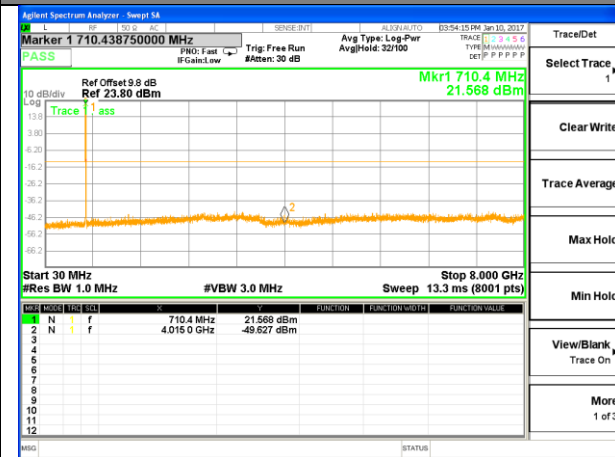

LTE BAND 17

LTE Band 17 / 5MHz /Emission

Lowest Channel / QPSK

Lowest Channel / 16QAM

Middle Channel / QPSK

Middle Channel / 16QAM

Highest Channel / QPSK

Highest Channel / 16QAM

LTE BAND 17

LTE Band 17 / 10MHz /Emission

Lowest Channel / QPSK

Lowest Channel / 16QAM

Middle Channel / QPSK

Middle Channel / 16QAM

Highest Channel / QPSK

Highest Channel / 16QAM