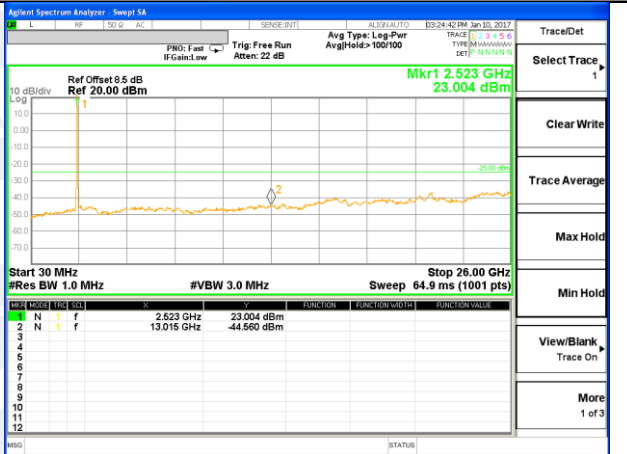

LTE BAND 7

LTE Band 7 / 15MHz /Emission

Lowest Channel / QPSK

Lowest Channel / 16QAM

Middle Channel / QPSK

Middle Channel / 16QAM

Highest Channel / QPSK

Highest Channel / 16QAM

LTE BAND 7

LTE Band 7 / 20MHz /Emission

Lowest Channel / QPSK

Lowest Channel / 16QAM

Middle Channel / QPSK

Middle Channel / 16QAM

Highest Channel / QPSK

Highest Channel / 16QAM

LTE BAND 17

LTE Band 17 / 5MHz /Emission

Lowest Channel / QPSK

Lowest Channel / 16QAM

Middle Channel / QPSK

Middle Channel / 16QAM

Highest Channel / QPSK

Highest Channel / 16QAM