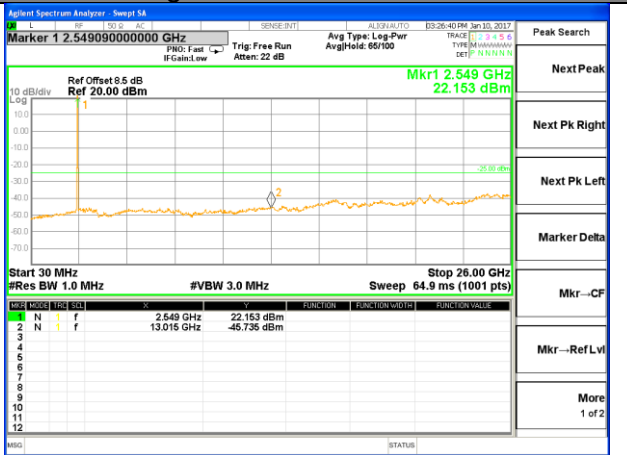

LTE BAND 7

LTE Band 7 / 10MHz /Emission

Lowest Channel / QPSK

Lowest Channel / 16QAM

Middle Channel / QPSK

Middle Channel / 16QAM

Highest Channel / QPSK

Highest Channel / 16QAM

LTE BAND 7

LTE Band 7 / 15MHz /Emission

Lowest Channel / QPSK

Lowest Channel / 16QAM

Middle Channel / QPSK

Middle Channel / 16QAM

Highest Channel / QPSK

Highest Channel / 16QAM

LTE BAND 7

LTE Band 7 / 20MHz /Emission

Lowest Channel / QPSK

Lowest Channel / 16QAM

Middle Channel / QPSK

Middle Channel / 16QAM

Highest Channel / QPSK

Highest Channel / 16QAM

LTE BAND 17

LTE Band 17 / 5MHz /Emission

Lowest Channel / QPSK

Lowest Channel / 16QAM

Middle Channel / QPSK

Middle Channel / 16QAM

Highest Channel / QPSK

Highest Channel / 16QAM