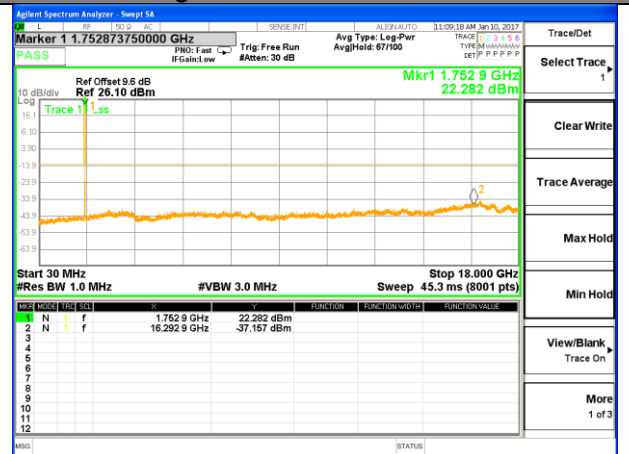

LTE BAND 4

LTE Band 4 / 10MHz /Emission

Lowest Channel / QPSK

Lowest Channel / 16QAM

Middle Channel / QPSK

Middle Channel / 16QAM

Highest Channel / QPSK

Highest Channel / 16QAM

LTE BAND 4

LTE Band 4 / 15MHz /Emission

Lowest Channel / QPSK

Lowest Channel / 16QAM

Middle Channel / QPSK

Middle Channel / 16QAM

Highest Channel / QPSK

Highest Channel / 16QAM

LTE BAND 4

LTE Band 4 / 20MHz /Emission

Lowest Channel / QPSK

Lowest Channel / 16QAM

Middle Channel / QPSK

Middle Channel / 16QAM

Highest Channel / QPSK

Highest Channel / 16QAM

LTE BAND 7

LTE Band 7 / 5MHz /Emission

Lowest Channel / QPSK

Lowest Channel / 16QAM

Middle Channel / QPSK

Middle Channel / 16QAM

Highest Channel / QPSK

Highest Channel / 16QAM