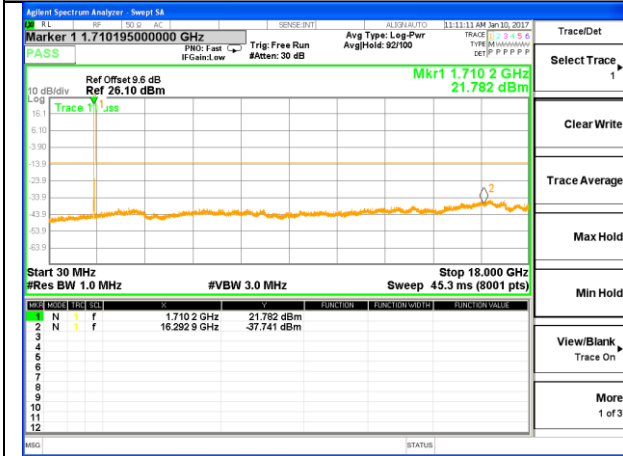

LTE BAND 4

LTE Band 4 / 10MHz /Emission

Lowest Channel / QPSK

Lowest Channel / 16QAM

Middle Channel / QPSK

Middle Channel / 16QAM

Highest Channel / QPSK

Highest Channel / 16QAM

LTE BAND 4

LTE Band 4 / 15MHz /Emission

Lowest Channel / QPSK

Lowest Channel / 16QAM

Middle Channel / QPSK

Middle Channel / 16QAM

Highest Channel / QPSK

Highest Channel / 16QAM

LTE BAND 4

LTE Band 4 / 20MHz /Emission

Lowest Channel / QPSK

Lowest Channel / 16QAM

Middle Channel / QPSK

Middle Channel / 16QAM

Highest Channel / QPSK

Highest Channel / 16QAM