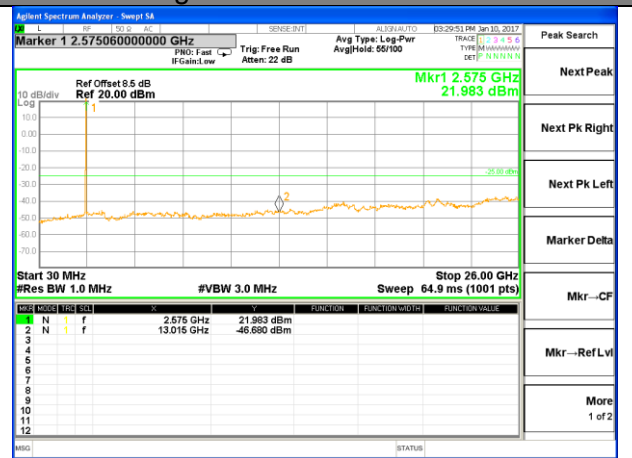

LTE BAND 7

LTE Band 7 / 10MHz /Emission

Lowest Channel / QPSK

Lowest Channel / 16QAM

Middle Channel / QPSK

Middle Channel / 16QAM

Highest Channel / QPSK

Highest Channel / 16QAM

LTE BAND 7

LTE Band 7 / 15MHz /Emission

Lowest Channel / QPSK

Lowest Channel / 16QAM

Middle Channel / QPSK

Middle Channel / 16QAM

Highest Channel / QPSK

Highest Channel / 16QAM

LTE BAND 7

LTE Band 7 / 20MHz /Emission

Lowest Channel / QPSK

Lowest Channel / 16QAM

Middle Channel / QPSK

Middle Channel / 16QAM

Highest Channel / QPSK

Highest Channel / 16QAM