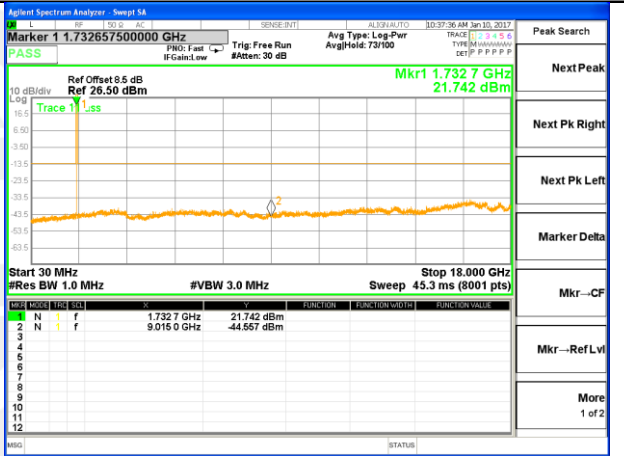

LTE BAND 4

LTE Band 4 / 15MHz /Emission

Lowest Channel / QPSK

Lowest Channel / 16QAM

Middle Channel / QPSK

Middle Channel / 16QAM

Highest Channel / QPSK

Highest Channel / 16QAM

LTE BAND 4

LTE Band 4 / 20MHz /Emission

Lowest Channel / QPSK

Lowest Channel / 16QAM

Middle Channel / QPSK

Middle Channel / 16QAM

Highest Channel / QPSK

Highest Channel / 16QAM

LTE BAND 7

LTE Band 7 / 5MHz /Emission

Lowest Channel / QPSK

Lowest Channel / 16QAM

Middle Channel / QPSK

Middle Channel / 16QAM

Highest Channel / QPSK

Highest Channel / 16QAM

LTE BAND 7

LTE Band 7 / 10MHz /Emission

Lowest Channel / QPSK

Lowest Channel / 16QAM

Middle Channel / QPSK

Middle Channel / 16QAM

Highest Channel / QPSK

Highest Channel / 16QAM