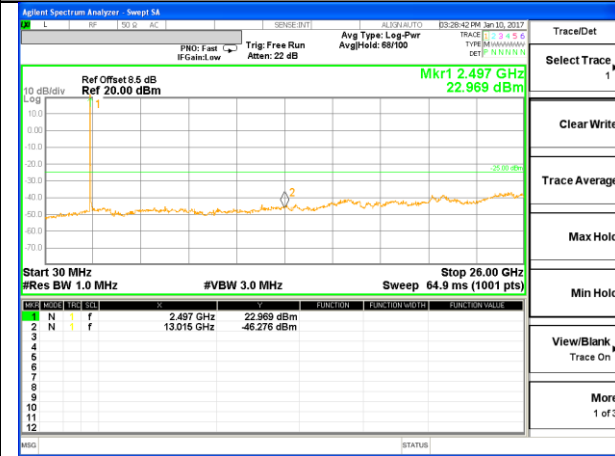

LTE BAND 7

LTE Band 7 / 5MHz /Emission

Lowest Channel / QPSK

Lowest Channel / 16QAM

Middle Channel / QPSK

Middle Channel / 16QAM

Highest Channel / QPSK

Highest Channel / 16QAM

LTE BAND 7

LTE Band 7 / 10MHz /Emission

Lowest Channel / QPSK

Lowest Channel / 16QAM

Middle Channel / QPSK

Middle Channel / 16QAM

Highest Channel / QPSK

Highest Channel / 16QAM

LTE BAND 7

LTE Band 7 / 15MHz /Emission

Lowest Channel / QPSK

Lowest Channel / 16QAM

Middle Channel / QPSK

Middle Channel / 16QAM

Highest Channel / QPSK

Highest Channel / 16QAM