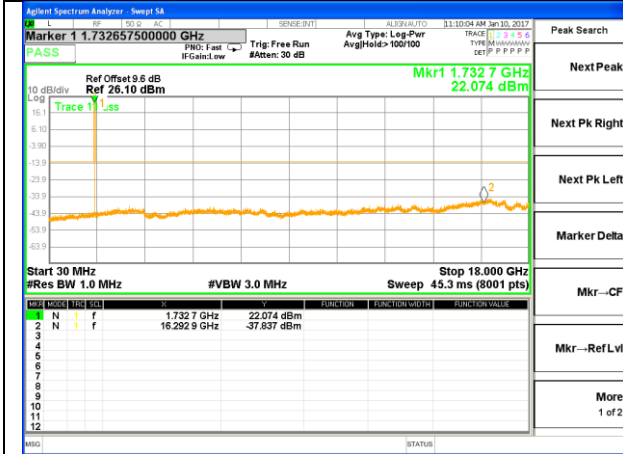

LTE BAND 4

LTE Band 4 / 10MHz /Emission

Lowest Channel / QPSK

Lowest Channel / 16QAM

Middle Channel / QPSK

Middle Channel / 16QAM

Highest Channel / QPSK

Highest Channel / 16QAM

LTE BAND 4

LTE Band 4 / 15MHz /Emission

Lowest Channel / QPSK

Lowest Channel / 16QAM

Middle Channel / QPSK

Middle Channel / 16QAM

Highest Channel / QPSK

Highest Channel / 16QAM

LTE BAND 4

LTE Band 4 / 20MHz /Emission

Lowest Channel / QPSK

Lowest Channel / 16QAM

Middle Channel / QPSK

Middle Channel / 16QAM

Highest Channel / QPSK

Highest Channel / 16QAM