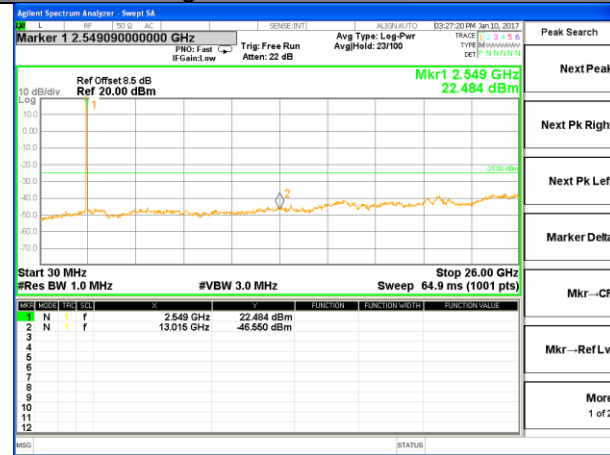

LTE BAND 7

LTE Band 7 / 15MHz /Emission

Lowest Channel / QPSK

Lowest Channel / 16QAM

Middle Channel / QPSK

Middle Channel / 16QAM

Highest Channel / QPSK

Highest Channel / 16QAM

LTE BAND 7

LTE Band 7 / 20MHz /Emission

Lowest Channel / QPSK

Lowest Channel / 16QAM

Middle Channel / QPSK

Middle Channel / 16QAM

Highest Channel / QPSK

Highest Channel / 16QAM

LTE BAND 17

LTE Band 17 / 5MHz /Emission

Lowest Channel / QPSK

Lowest Channel / 16QAM

Middle Channel / QPSK

Middle Channel / 16QAM

Highest Channel / QPSK

Highest Channel / 16QAM