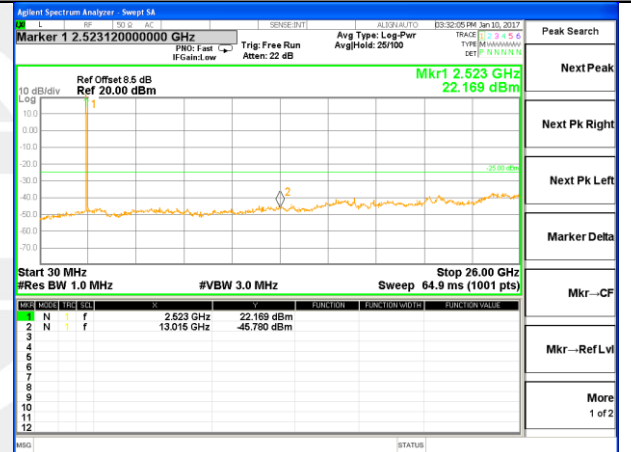

LTE BAND 7

LTE Band 7 / 5MHz /Emission

Lowest Channel / QPSK

Lowest Channel / 16QAM

Middle Channel / QPSK

Middle Channel / 16QAM

Highest Channel / QPSK

Highest Channel / 16QAM

LTE BAND 7

LTE Band 7 / 10MHz /Emission

Lowest Channel / QPSK

Lowest Channel / 16QAM

Middle Channel / QPSK

Middle Channel / 16QAM

Highest Channel / QPSK

Highest Channel / 16QAM

LTE BAND 7

LTE Band 7 / 15MHz /Emission

Lowest Channel / QPSK

Lowest Channel / 16QAM

Middle Channel / QPSK

Middle Channel / 16QAM

Highest Channel / QPSK

Highest Channel / 16QAM

LTE BAND 7

LTE Band 7 / 20MHz /Emission

Lowest Channel / QPSK

Lowest Channel / 16QAM

Middle Channel / QPSK

Middle Channel / 16QAM

Highest Channel / QPSK

Highest Channel / 16QAM