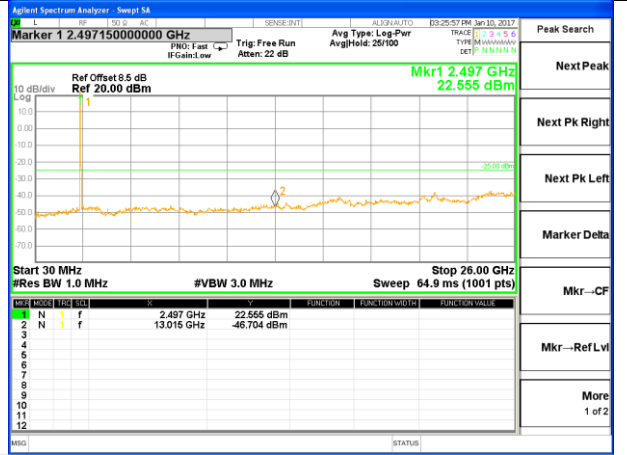

LTE BAND 7

LTE Band 7 / 5MHz /Emission

Lowest Channel / QPSK

Lowest Channel / 16QAM

Middle Channel / QPSK

Middle Channel / 16QAM

Highest Channel / QPSK

Highest Channel / 16QAM

LTE BAND 7

LTE Band 7 / 10MHz /Emission

Lowest Channel / QPSK

Lowest Channel / 16QAM

Middle Channel / QPSK

Middle Channel / 16QAM

Highest Channel / QPSK

Highest Channel / 16QAM

LTE BAND 7

LTE Band 7 / 15MHz /Emission

Lowest Channel / QPSK

Lowest Channel / 16QAM

Middle Channel / QPSK

Middle Channel / 16QAM

Highest Channel / QPSK

Highest Channel / 16QAM

LTE BAND 7

LTE Band 7 / 20MHz /Emission

Lowest Channel / QPSK

Lowest Channel / 16QAM

Middle Channel / QPSK

Middle Channel / 16QAM

Highest Channel / QPSK

Highest Channel / 16QAM