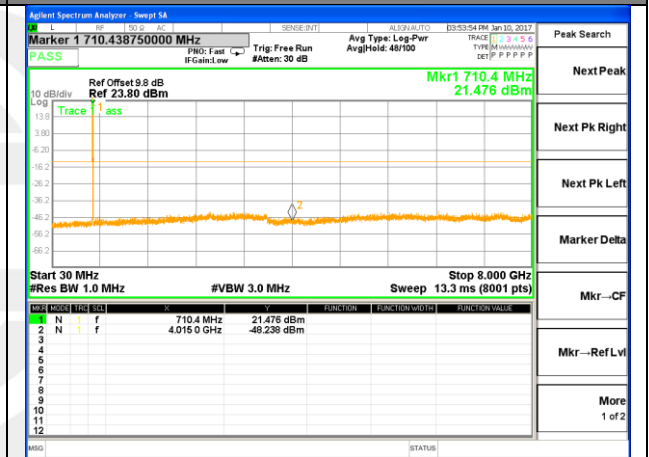

LTE BAND 17

LTE Band 17 / 5MHz /Emission

Lowest Channel / QPSK

Lowest Channel / 16QAM

Middle Channel / QPSK

Middle Channel / 16QAM

Highest Channel / QPSK

Highest Channel / 16QAM

LTE BAND 17

LTE Band 17 / 10MHz /Emission

Lowest Channel / QPSK

Lowest Channel / 16QAM

Middle Channel / QPSK

Middle Channel / 16QAM

Highest Channel / QPSK

Highest Channel / 16QAM