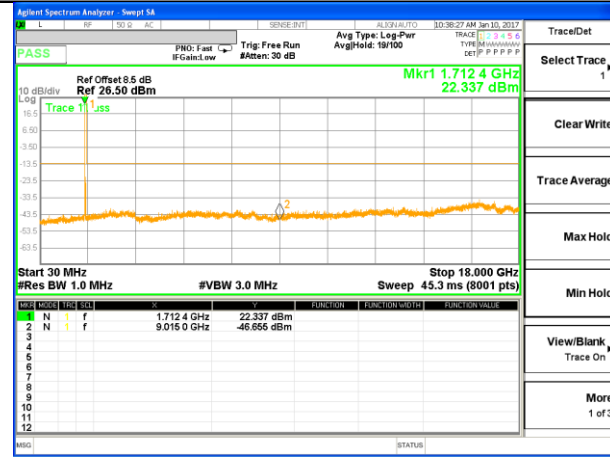

LTE BAND 4

LTE Band 4 / 10MHz /Emission

Lowest Channel / QPSK

Lowest Channel / 16QAM

Middle Channel / QPSK

Middle Channel / 16QAM

Highest Channel / QPSK

Highest Channel / 16QAM

LTE BAND 4

LTE Band 4 / 15MHz /Emission

Lowest Channel / QPSK

Lowest Channel / 16QAM

Middle Channel / QPSK

Middle Channel / 16QAM

Highest Channel / QPSK

Highest Channel / 16QAM

LTE BAND 4

LTE Band 4 / 20MHz /Emission

Lowest Channel / QPSK

Lowest Channel / 16QAM

Middle Channel / QPSK

Middle Channel / 16QAM

Highest Channel / QPSK

Highest Channel / 16QAM

LTE BAND 7

LTE Band 7 / 5MHz /Emission

Lowest Channel / QPSK

Lowest Channel / 16QAM

Middle Channel / QPSK

Middle Channel / 16QAM

Highest Channel / QPSK

Highest Channel / 16QAM