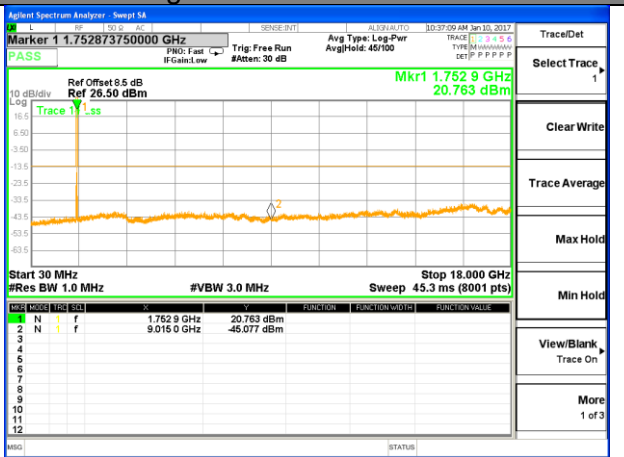

LTE BAND 4

LTE Band 4 / 15MHz /Emission

Lowest Channel / QPSK

Lowest Channel / 16QAM

Middle Channel / QPSK

Middle Channel / 16QAM

Highest Channel / QPSK

Highest Channel / 16QAM

LTE BAND 4

LTE Band 4 / 20MHz /Emission

Lowest Channel / QPSK

Lowest Channel / 16QAM

Middle Channel / QPSK

Middle Channel / 16QAM

Highest Channel / QPSK

Highest Channel / 16QAM

LTE BAND 7

LTE Band 7 / 5MHz /Emission

Lowest Channel / QPSK

Lowest Channel / 16QAM

Middle Channel / QPSK

Middle Channel / 16QAM

Highest Channel / QPSK

Highest Channel / 16QAM

LTE BAND 7

LTE Band 7 / 10MHz /Emission

Lowest Channel / QPSK

Lowest Channel / 16QAM

Middle Channel / QPSK

Middle Channel / 16QAM

Highest Channel / QPSK

Highest Channel / 16QAM