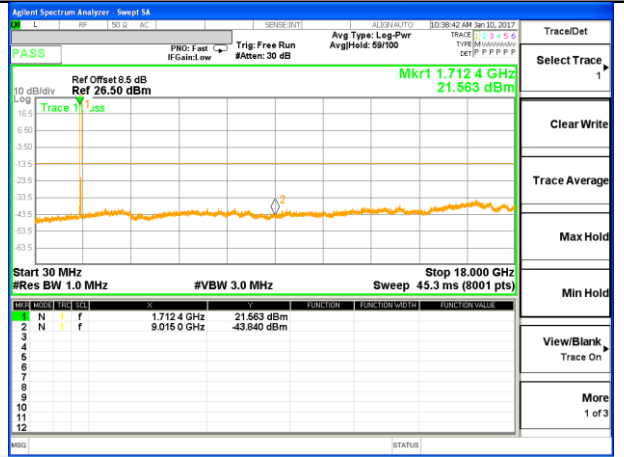

LTE BAND 4

LTE Band 4 / 10MHz /Emission

Lowest Channel / QPSK

Lowest Channel / 16QAM

Middle Channel / QPSK

Middle Channel / 16QAM

Highest Channel / QPSK

Highest Channel / 16QAM

LTE BAND 4

LTE Band 4 / 15MHz /Emission

Lowest Channel / QPSK

Lowest Channel / 16QAM

Middle Channel / QPSK

Middle Channel / 16QAM

Highest Channel / QPSK

Highest Channel / 16QAM

LTE BAND 4

LTE Band 4 / 20MHz /Emission

Lowest Channel / QPSK

Lowest Channel / 16QAM

Middle Channel / QPSK

Middle Channel / 16QAM

Highest Channel / QPSK

Highest Channel / 16QAM

LTE BAND 7

LTE Band 7 / 5MHz /Emission

Lowest Channel / QPSK

Lowest Channel / 16QAM

Middle Channel / QPSK

Middle Channel / 16QAM

Highest Channel / QPSK

Highest Channel / 16QAM