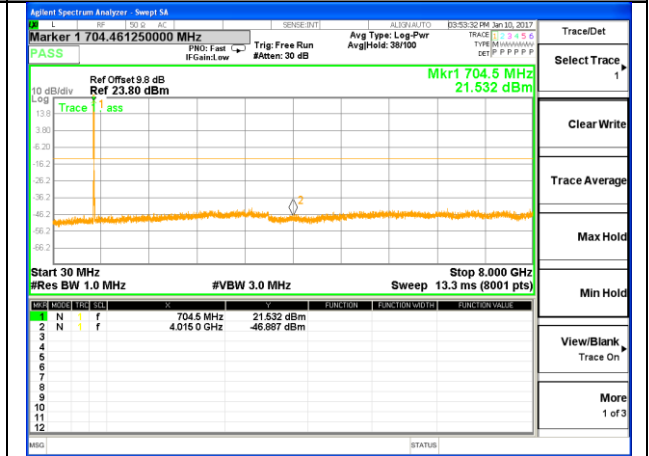

LTE BAND 7

LTE Band 7 / 20MHz /Emission

Lowest Channel / QPSK

Lowest Channel / 16QAM

Middle Channel / QPSK

Middle Channel / 16QAM

Highest Channel / QPSK

Highest Channel / 16QAM

LTE BAND 17

LTE Band 17 / 5MHz /Emission

Lowest Channel / QPSK

Lowest Channel / 16QAM

Middle Channel / QPSK

Middle Channel / 16QAM

Highest Channel / QPSK

Highest Channel / 16QAM

LTE BAND 17

LTE Band 17 / 10MHz /Emission

Lowest Channel / QPSK

Lowest Channel / 16QAM

Middle Channel / QPSK

Middle Channel / 16QAM

Highest Channel / QPSK

Highest Channel / 16QAM