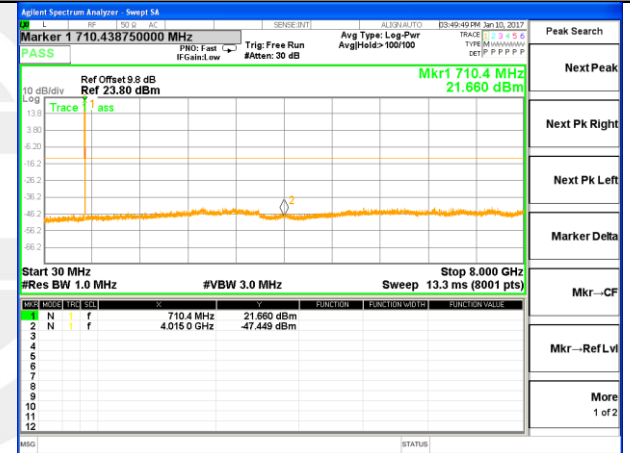

LTE BAND 7

LTE Band 7 / 20MHz /Emission

Lowest Channel / QPSK

Lowest Channel / 16QAM

Middle Channel / QPSK

Middle Channel / 16QAM

Highest Channel / QPSK

Highest Channel / 16QAM

LTE BAND 17

LTE Band 17 / 5MHz /Emission

Lowest Channel / QPSK

Lowest Channel / 16QAM

Middle Channel / QPSK

Middle Channel / 16QAM

Highest Channel / QPSK

Highest Channel / 16QAM

LTE BAND 17

LTE Band 17 / 10MHz /Emission

Lowest Channel / QPSK

Lowest Channel / 16QAM

Middle Channel / QPSK

Middle Channel / 16QAM

Highest Channel / QPSK

Highest Channel / 16QAM