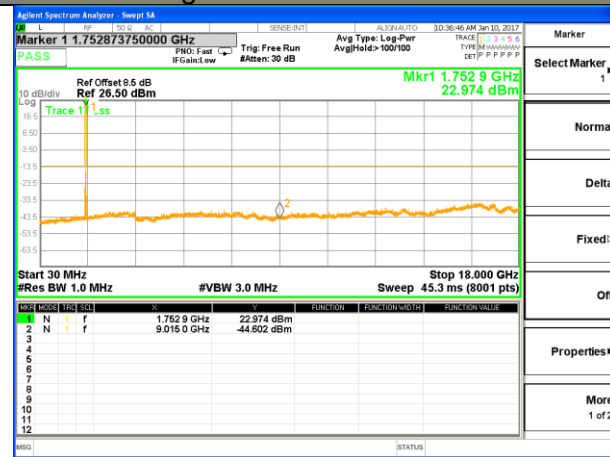

LTE BAND 4

LTE Band 4 / 15MHz /Emission

Lowest Channel / QPSK

Lowest Channel / 16QAM

Middle Channel / QPSK

Middle Channel / 16QAM

Highest Channel / QPSK

Highest Channel / 16QAM

LTE BAND 4

LTE Band 4 / 20MHz /Emission

Lowest Channel / QPSK

Lowest Channel / 16QAM

Middle Channel / QPSK

Middle Channel / 16QAM

Highest Channel / QPSK

Highest Channel / 16QAM

LTE BAND 7

LTE Band 7 / 5MHz /Emission

Lowest Channel / QPSK

Lowest Channel / 16QAM

Middle Channel / QPSK

Middle Channel / 16QAM

Highest Channel / QPSK

Highest Channel / 16QAM

LTE BAND 7

LTE Band 7 / 10MHz /Emission

Lowest Channel / QPSK

Lowest Channel / 16QAM

Middle Channel / QPSK

Middle Channel / 16QAM

Highest Channel / QPSK

Highest Channel / 16QAM