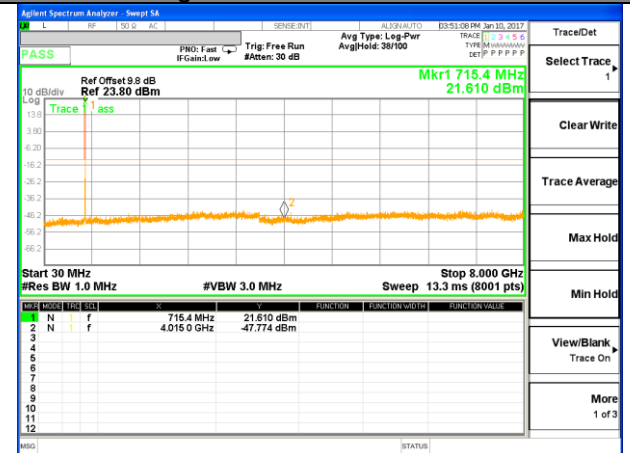

LTE BAND 7

LTE Band 7 / 20MHz /Emission

Lowest Channel / QPSK

Lowest Channel / 16QAM

Middle Channel / QPSK

Middle Channel / 16QAM

Highest Channel / QPSK

Highest Channel / 16QAM

LTE BAND 17

LTE Band 17 / 5MHz /Emission

Lowest Channel / QPSK

Lowest Channel / 16QAM

Middle Channel / QPSK

Middle Channel / 16QAM

Highest Channel / QPSK

Highest Channel / 16QAM

LTE BAND 17

LTE Band 17 / 10MHz /Emission

Lowest Channel / QPSK

Lowest Channel / 16QAM

Middle Channel / QPSK

Middle Channel / 16QAM

Highest Channel / QPSK

Highest Channel / 16QAM