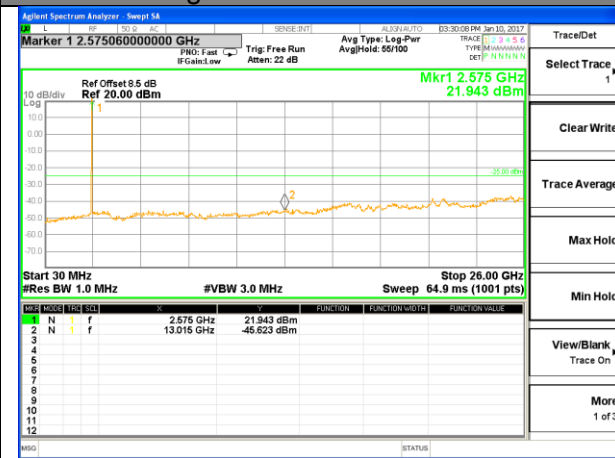

LTE BAND 7

LTE Band 7 / 10MHz /Emission

Lowest Channel / QPSK

Lowest Channel / 16QAM

Middle Channel / QPSK

Middle Channel / 16QAM

Highest Channel / QPSK

Highest Channel / 16QAM

LTE BAND 7

LTE Band 7 / 15MHz /Emission

Lowest Channel / QPSK

Lowest Channel / 16QAM

Middle Channel / QPSK

Middle Channel / 16QAM

Highest Channel / QPSK

Highest Channel / 16QAM

LTE BAND 7

LTE Band 7 / 20MHz /Emission

Lowest Channel / QPSK

Lowest Channel / 16QAM

Middle Channel / QPSK

Middle Channel / 16QAM

Highest Channel / QPSK

Highest Channel / 16QAM