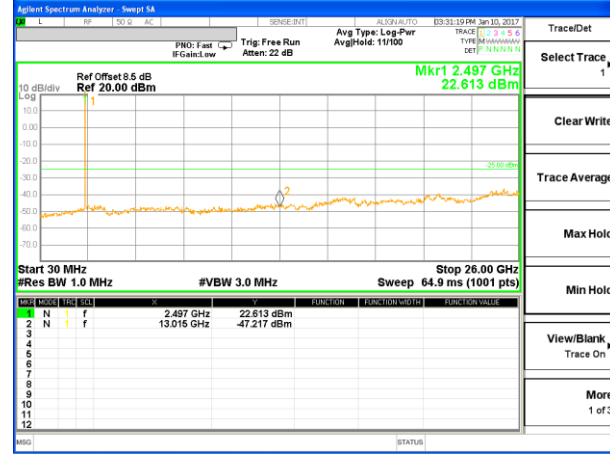

LTE BAND 4

LTE Band 4 / 20MHz /Emission

Lowest Channel / QPSK

Lowest Channel / 16QAM

Middle Channel / QPSK

Middle Channel / 16QAM

Highest Channel / QPSK

Highest Channel / 16QAM

LTE BAND 7

LTE Band 7 / 5MHz /Emission

Lowest Channel / QPSK

Lowest Channel / 16QAM

Middle Channel / QPSK

Middle Channel / 16QAM

Highest Channel / QPSK

Highest Channel / 16QAM

LTE BAND 7

LTE Band 7 / 10MHz /Emission

Lowest Channel / QPSK

Lowest Channel / 16QAM

Middle Channel / QPSK

Middle Channel / 16QAM

Highest Channel / QPSK

Highest Channel / 16QAM