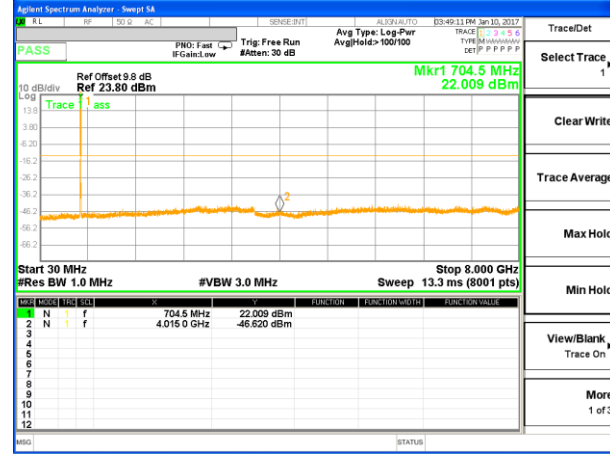

LTE BAND 7

LTE Band 7 / 15MHz /Emission

Lowest Channel / QPSK

Lowest Channel / 16QAM

Middle Channel / QPSK

Middle Channel / 16QAM

Highest Channel / QPSK

Highest Channel / 16QAM

LTE BAND 7

LTE Band 7 / 20MHz /Emission

Lowest Channel / QPSK

Lowest Channel / 16QAM

Middle Channel / QPSK

Middle Channel / 16QAM

Highest Channel / QPSK

Highest Channel / 16QAM

LTE BAND 17

LTE Band 17 / 5MHz /Emission

Lowest Channel / QPSK

Lowest Channel / 16QAM

Middle Channel / QPSK

Middle Channel / 16QAM

Highest Channel / QPSK

Highest Channel / 16QAM