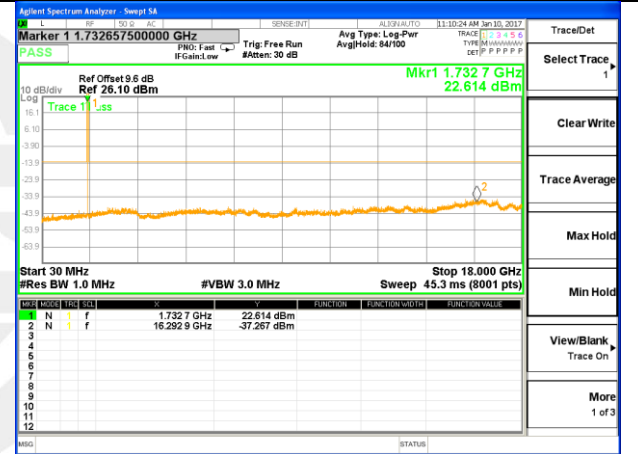

LTE BAND 4

LTE Band 4 / 10MHz /Emission

Lowest Channel / QPSK

Lowest Channel / 16QAM

Middle Channel / QPSK

Middle Channel / 16QAM

Highest Channel / QPSK

Highest Channel / 16QAM

LTE BAND 4

LTE Band 4 / 15MHz /Emission

Lowest Channel / QPSK

Lowest Channel / 16QAM

Middle Channel / QPSK

Middle Channel / 16QAM

Highest Channel / QPSK

Highest Channel / 16QAM

LTE BAND 4

LTE Band 4 / 20MHz /Emission

Lowest Channel / QPSK

Lowest Channel / 16QAM

Middle Channel / QPSK

Middle Channel / 16QAM

Highest Channel / QPSK

Highest Channel / 16QAM