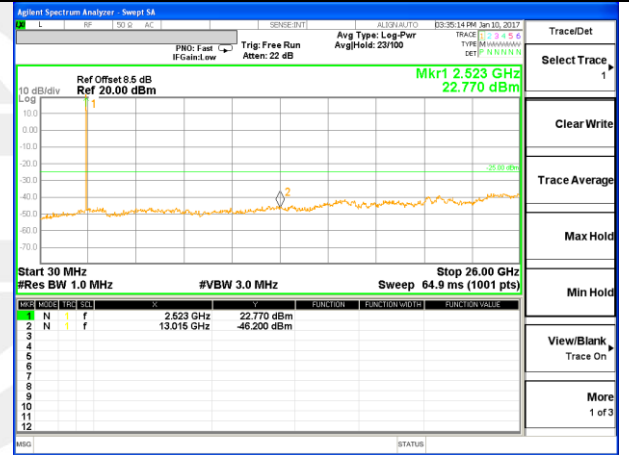

LTE BAND 4

LTE Band 4 / 20MHz /Emission

Lowest Channel / QPSK

Lowest Channel / 16QAM

Middle Channel / QPSK

Middle Channel / 16QAM

Highest Channel / QPSK

Highest Channel / 16QAM

LTE BAND 7

LTE Band 7 / 5MHz /Emission

Lowest Channel / QPSK

Lowest Channel / 16QAM

Middle Channel / QPSK

Middle Channel / 16QAM

Highest Channel / QPSK

Highest Channel / 16QAM

LTE BAND 7

LTE Band 7 / 10MHz /Emission

Lowest Channel / QPSK

Lowest Channel / 16QAM

Middle Channel / QPSK

Middle Channel / 16QAM

Highest Channel / QPSK

Highest Channel / 16QAM