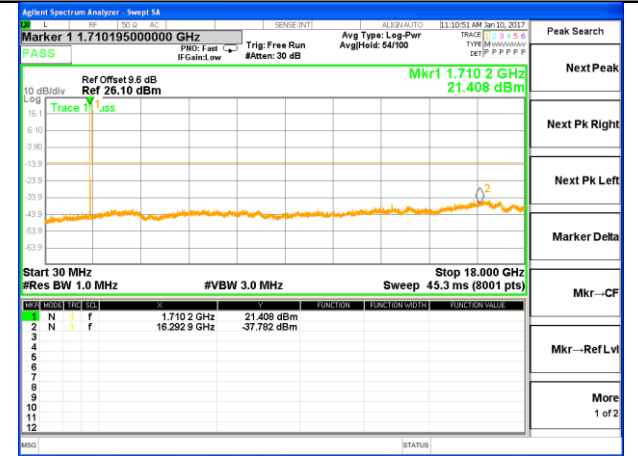

LTE BAND 4

LTE Band 4 / 10MHz /Emission

Lowest Channel / QPSK

Lowest Channel / 16QAM

Middle Channel / QPSK

Middle Channel / 16QAM

Highest Channel / QPSK

Highest Channel / 16QAM

LTE BAND 4

LTE Band 4 / 15MHz /Emission

Lowest Channel / QPSK

Lowest Channel / 16QAM

Middle Channel / QPSK

Middle Channel / 16QAM

Highest Channel / QPSK

Highest Channel / 16QAM

LTE BAND 4

LTE Band 4 / 20MHz /Emission

Lowest Channel / QPSK

Lowest Channel / 16QAM

Middle Channel / QPSK

Middle Channel / 16QAM

Highest Channel / QPSK

Highest Channel / 16QAM