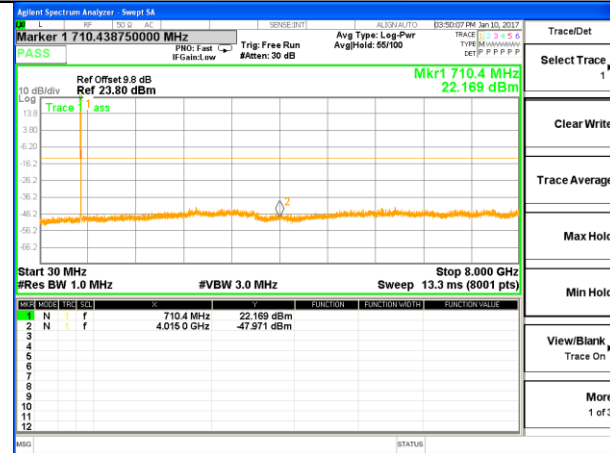

LTE BAND 7

LTE Band 7 / 20MHz /Emission

Lowest Channel / QPSK

Lowest Channel / 16QAM

Middle Channel / QPSK

Middle Channel / 16QAM

Highest Channel / QPSK

Highest Channel / 16QAM

LTE BAND 17

LTE Band 17 / 5MHz /Emission

Lowest Channel / QPSK

Lowest Channel / 16QAM

Middle Channel / QPSK

Middle Channel / 16QAM

Highest Channel / QPSK

Highest Channel / 16QAM

LTE BAND 17

LTE Band 17 / 10MHz /Emission

Lowest Channel / QPSK

Lowest Channel / 16QAM

Middle Channel / QPSK

Middle Channel / 16QAM

Highest Channel / QPSK

Highest Channel / 16QAM