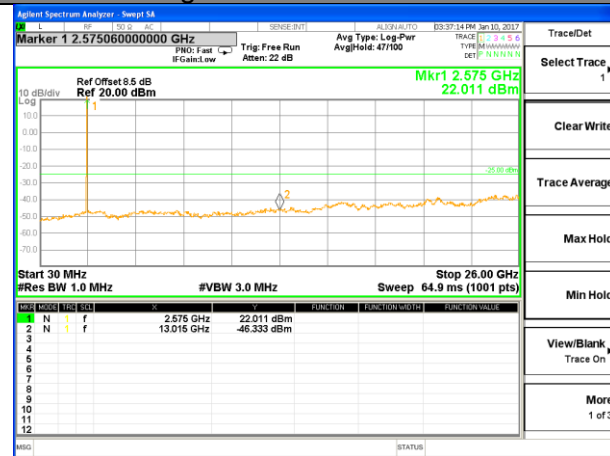

LTE BAND 4

LTE Band 4 / 20MHz /Emission

Lowest Channel / QPSK

Lowest Channel / 16QAM

Middle Channel / QPSK

Middle Channel / 16QAM

Highest Channel / QPSK

Highest Channel / 16QAM

LTE BAND 7

LTE Band 7 / 5MHz /Emission

Lowest Channel / QPSK

Lowest Channel / 16QAM

Middle Channel / QPSK

Middle Channel / 16QAM

Highest Channel / QPSK

Highest Channel / 16QAM

LTE BAND 7

LTE Band 7 / 10MHz /Emission

Lowest Channel / QPSK

Lowest Channel / 16QAM

Middle Channel / QPSK

Middle Channel / 16QAM

Highest Channel / QPSK

Highest Channel / 16QAM