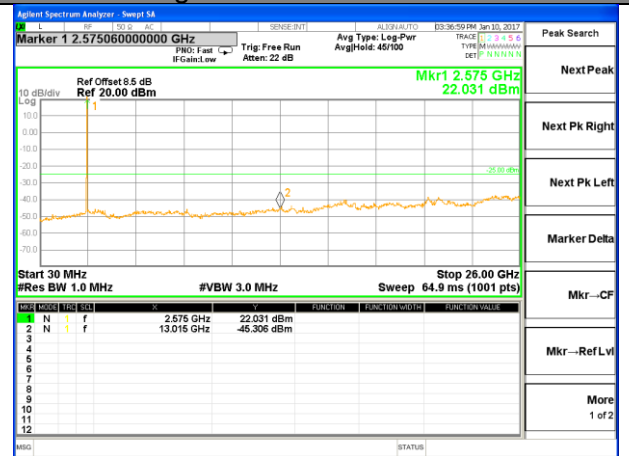

LTE BAND 4

LTE Band 4 / 20MHz /Emission

Lowest Channel / QPSK

Lowest Channel / 16QAM

Middle Channel / QPSK

Middle Channel / 16QAM

Highest Channel / QPSK

Highest Channel / 16QAM

LTE BAND 7

LTE Band 7 / 5MHz /Emission

Lowest Channel / QPSK

Lowest Channel / 16QAM

Middle Channel / QPSK

Middle Channel / 16QAM

Highest Channel / QPSK

Highest Channel / 16QAM

LTE BAND 7

LTE Band 7 / 10MHz /Emission

Lowest Channel / QPSK

Lowest Channel / 16QAM

Middle Channel / QPSK

Middle Channel / 16QAM

Highest Channel / QPSK

Highest Channel / 16QAM

LTE BAND 7

LTE Band 7 / 15MHz /Emission

Lowest Channel / QPSK

Lowest Channel / 16QAM

Middle Channel / QPSK

Middle Channel / 16QAM

Highest Channel / QPSK

Highest Channel / 16QAM