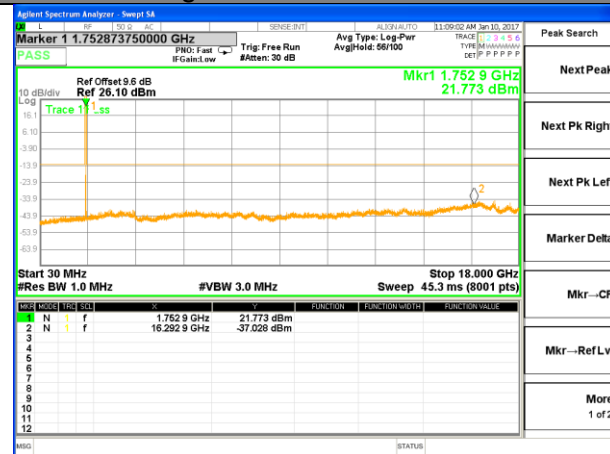

LTE BAND 4

LTE Band 4 / 10MHz /Emission

Lowest Channel / QPSK

Lowest Channel / 16QAM

Middle Channel / QPSK

Middle Channel / 16QAM

Highest Channel / QPSK

Highest Channel / 16QAM

LTE BAND 4

LTE Band 4 / 15MHz /Emission

Lowest Channel / QPSK

Lowest Channel / 16QAM

Middle Channel / QPSK

Middle Channel / 16QAM

Highest Channel / QPSK

Highest Channel / 16QAM

LTE BAND 4

LTE Band 4 / 20MHz /Emission

Lowest Channel / QPSK

Lowest Channel / 16QAM

Middle Channel / QPSK

Middle Channel / 16QAM

Highest Channel / QPSK

Highest Channel / 16QAM

LTE BAND 7

LTE Band 7 / 5MHz /Emission

Lowest Channel / QPSK

Lowest Channel / 16QAM

Middle Channel / QPSK

Middle Channel / 16QAM

Highest Channel / QPSK

Highest Channel / 16QAM