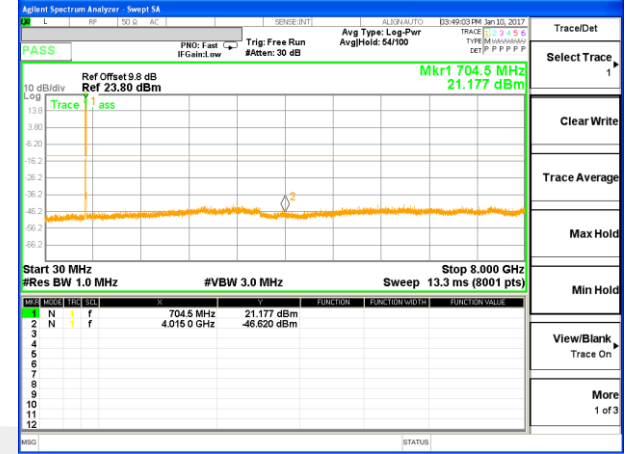

LTE BAND 7

LTE Band 7 / 15MHz /Emission

Lowest Channel / QPSK

Lowest Channel / 16QAM

Middle Channel / QPSK

Middle Channel / 16QAM

Highest Channel / QPSK

Highest Channel / 16QAM

LTE BAND 7

LTE Band 7 / 20MHz /Emission

Lowest Channel / QPSK

Lowest Channel / 16QAM

Middle Channel / QPSK

Middle Channel / 16QAM

Highest Channel / QPSK

Highest Channel / 16QAM

LTE BAND 17

LTE Band 17 / 5MHz /Emission

Lowest Channel / QPSK

Lowest Channel / 16QAM

Middle Channel / QPSK

Middle Channel / 16QAM

Highest Channel / QPSK

Highest Channel / 16QAM