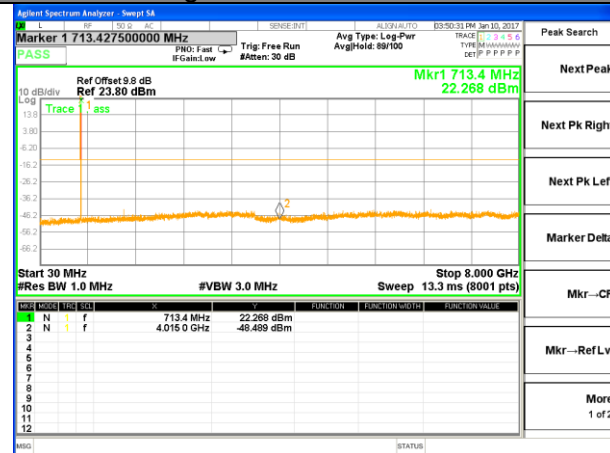

LTE BAND 7

LTE Band 7 / 20MHz /Emission

Lowest Channel / QPSK

Lowest Channel / 16QAM

Middle Channel / QPSK

Middle Channel / 16QAM

Highest Channel / QPSK

Highest Channel / 16QAM

LTE BAND 17

LTE Band 17 / 5MHz /Emission

Lowest Channel / QPSK

Lowest Channel / 16QAM

Middle Channel / QPSK

Middle Channel / 16QAM

Highest Channel / QPSK

Highest Channel / 16QAM

LTE BAND 17

LTE Band 17 / 10MHz /Emission

Lowest Channel / QPSK

Lowest Channel / 16QAM

Middle Channel / QPSK

Middle Channel / 16QAM

Highest Channel / QPSK

Highest Channel / 16QAM