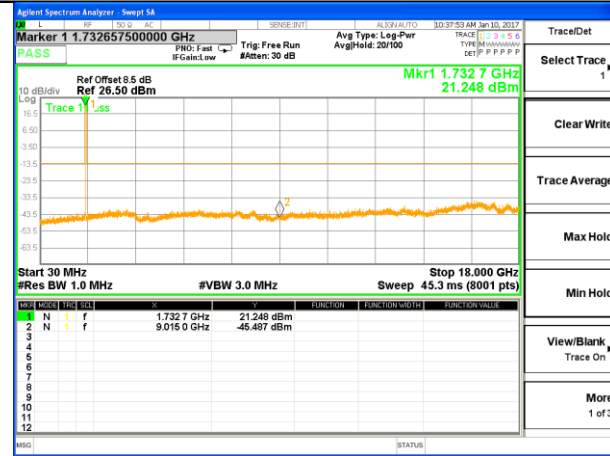

LTE BAND 4

LTE Band 4 / 15MHz /Emission

Lowest Channel / QPSK

Lowest Channel / 16QAM

Middle Channel / QPSK

Middle Channel / 16QAM

Highest Channel / QPSK

Highest Channel / 16QAM

LTE BAND 4

LTE Band 4 / 20MHz /Emission

Lowest Channel / QPSK

Lowest Channel / 16QAM

Middle Channel / QPSK

Middle Channel / 16QAM

Highest Channel / QPSK

Highest Channel / 16QAM

LTE BAND 7

LTE Band 7 / 5MHz /Emission

Lowest Channel / QPSK

Lowest Channel / 16QAM

Middle Channel / QPSK

Middle Channel / 16QAM

Highest Channel / QPSK

Highest Channel / 16QAM