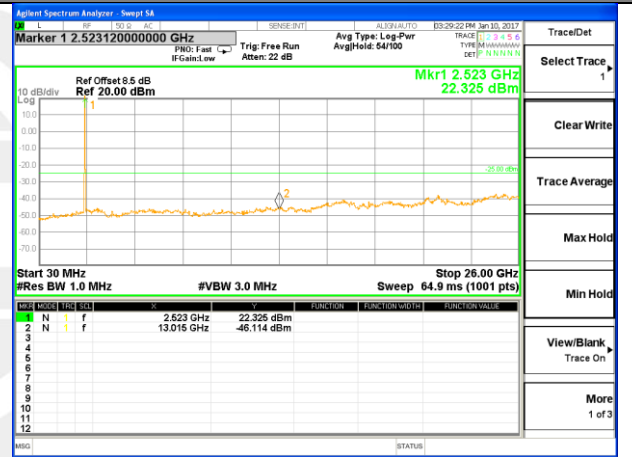

LTE BAND 7

LTE Band 7 / 10MHz /Emission

Lowest Channel / QPSK

Lowest Channel / 16QAM

Middle Channel / QPSK

Middle Channel / 16QAM

Highest Channel / QPSK

Highest Channel / 16QAM

LTE BAND 7

LTE Band 7 / 15MHz /Emission

Lowest Channel / QPSK

Lowest Channel / 16QAM

Middle Channel / QPSK

Middle Channel / 16QAM

Highest Channel / QPSK

Highest Channel / 16QAM

LTE BAND 7

LTE Band 7 / 20MHz /Emission

Lowest Channel / QPSK

Lowest Channel / 16QAM

Middle Channel / QPSK

Middle Channel / 16QAM

Highest Channel / QPSK

Highest Channel / 16QAM