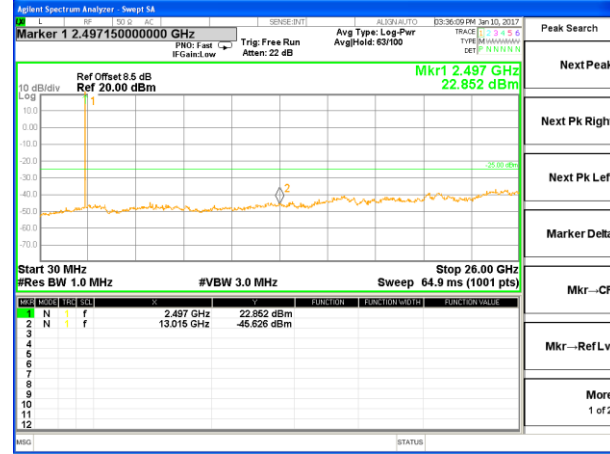

LTE BAND 4

LTE Band 4 / 15MHz /Emission

Lowest Channel / QPSK

Lowest Channel / 16QAM

Middle Channel / QPSK

Middle Channel / 16QAM

Highest Channel / QPSK

Highest Channel / 16QAM

LTE BAND 4

LTE Band 4 / 20MHz /Emission

Lowest Channel / QPSK

Lowest Channel / 16QAM

Middle Channel / QPSK

Middle Channel / 16QAM

Highest Channel / QPSK

Highest Channel / 16QAM

LTE BAND 7

LTE Band 7 / 5MHz /Emission

Lowest Channel / QPSK

Lowest Channel / 16QAM

Middle Channel / QPSK

Middle Channel / 16QAM

Highest Channel / QPSK

Highest Channel / 16QAM

LTE BAND 7

LTE Band 7 / 10MHz /Emission

Lowest Channel / QPSK

Lowest Channel / 16QAM

Middle Channel / QPSK

Middle Channel / 16QAM

Highest Channel / QPSK

Highest Channel / 16QAM