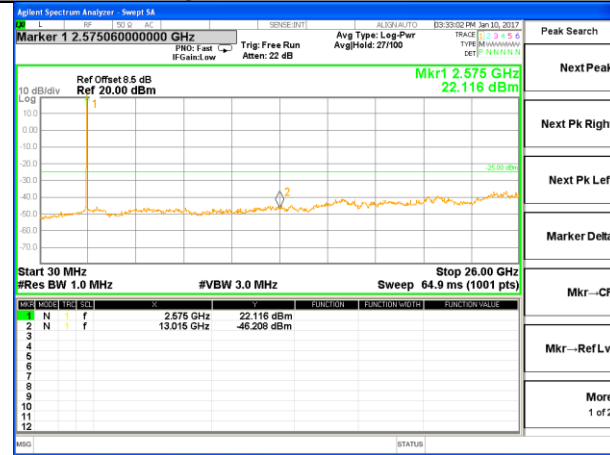

LTE BAND 7

LTE Band 7 / 5MHz /Emission

Lowest Channel / QPSK

Lowest Channel / 16QAM

Middle Channel / QPSK

Middle Channel / 16QAM

Highest Channel / QPSK

Highest Channel / 16QAM

LTE BAND 7

LTE Band 7 / 10MHz /Emission

Lowest Channel / QPSK

Lowest Channel / 16QAM

Middle Channel / QPSK

Middle Channel / 16QAM

Highest Channel / QPSK

Highest Channel / 16QAM

LTE BAND 7

LTE Band 7 / 15MHz /Emission

Lowest Channel / QPSK

Lowest Channel / 16QAM

Middle Channel / QPSK

Middle Channel / 16QAM

Highest Channel / QPSK

Highest Channel / 16QAM