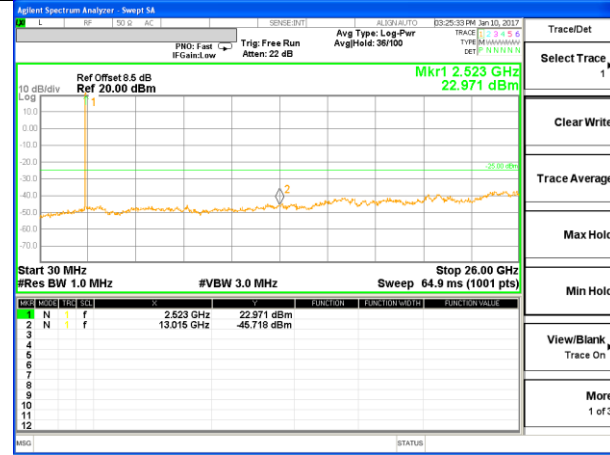

LTE BAND 7

LTE Band 7 / 10MHz /Emission

Lowest Channel / QPSK

Lowest Channel / 16QAM

Middle Channel / QPSK

Middle Channel / 16QAM

Highest Channel / QPSK

Highest Channel / 16QAM

LTE BAND 7

LTE Band 7 / 15MHz /Emission

Lowest Channel / QPSK

Lowest Channel / 16QAM

Middle Channel / QPSK

Middle Channel / 16QAM

Highest Channel / QPSK

Highest Channel / 16QAM

LTE BAND 7

LTE Band 7 / 20MHz /Emission

Lowest Channel / QPSK

Lowest Channel / 16QAM

Middle Channel / QPSK

Middle Channel / 16QAM

Highest Channel / QPSK

Highest Channel / 16QAM