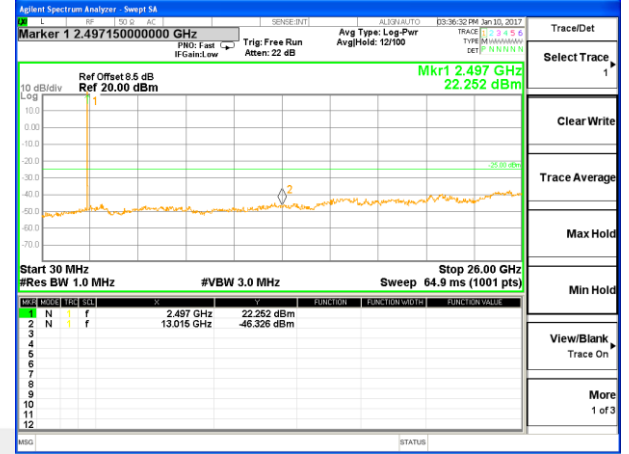

LTE BAND 4

LTE Band 4 / 15MHz /Emission

Lowest Channel / QPSK

Lowest Channel / 16QAM

Middle Channel / QPSK

Middle Channel / 16QAM

Highest Channel / QPSK

Highest Channel / 16QAM

LTE BAND 4

LTE Band 4 / 20MHz /Emission

Lowest Channel / QPSK

Lowest Channel / 16QAM

Middle Channel / QPSK

Middle Channel / 16QAM

Highest Channel / QPSK

Highest Channel / 16QAM

LTE BAND 7

LTE Band 7 / 5MHz /Emission

Lowest Channel / QPSK

Lowest Channel / 16QAM

Middle Channel / QPSK

Middle Channel / 16QAM

Highest Channel / QPSK

Highest Channel / 16QAM

LTE BAND 7

LTE Band 7 / 10MHz /Emission

Lowest Channel / QPSK

Lowest Channel / 16QAM

Middle Channel / QPSK

Middle Channel / 16QAM

Highest Channel / QPSK

Highest Channel / 16QAM