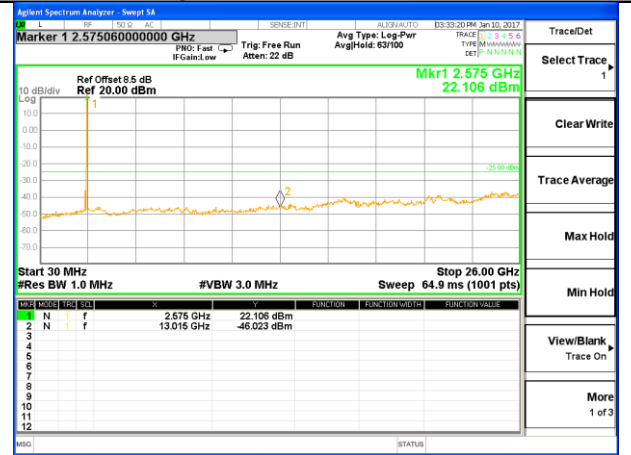

LTE BAND 7

LTE Band 7 / 5MHz /Emission

Lowest Channel / QPSK

Lowest Channel / 16QAM

Middle Channel / QPSK

Middle Channel / 16QAM

Highest Channel / QPSK

Highest Channel / 16QAM

LTE BAND 7

LTE Band 7 / 10MHz /Emission

Lowest Channel / QPSK

Lowest Channel / 16QAM

Middle Channel / QPSK

Middle Channel / 16QAM

Highest Channel / QPSK

Highest Channel / 16QAM

LTE BAND 7

LTE Band 7 / 15MHz /Emission

Lowest Channel / QPSK

Lowest Channel / 16QAM

Middle Channel / QPSK

Middle Channel / 16QAM

Highest Channel / QPSK

Highest Channel / 16QAM