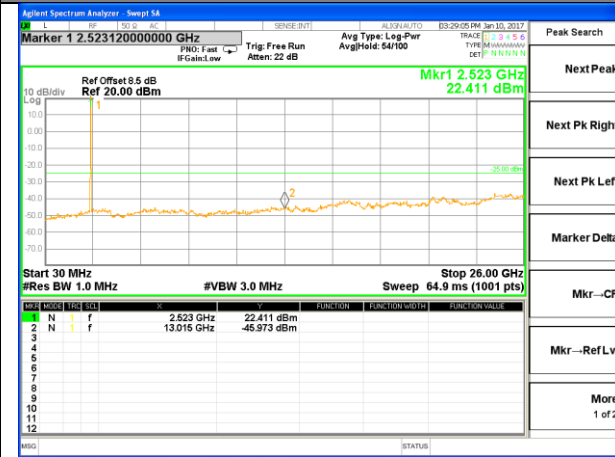

LTE BAND 7

LTE Band 7 / 10MHz /Emission

Lowest Channel / QPSK

Lowest Channel / 16QAM

Middle Channel / QPSK

Middle Channel / 16QAM

Highest Channel / QPSK

Highest Channel / 16QAM

LTE BAND 7

LTE Band 7 / 15MHz /Emission

Lowest Channel / QPSK

Lowest Channel / 16QAM

Middle Channel / QPSK

Middle Channel / 16QAM

Highest Channel / QPSK

Highest Channel / 16QAM

LTE BAND 7

LTE Band 7 / 20MHz /Emission

Lowest Channel / QPSK

Lowest Channel / 16QAM

Middle Channel / QPSK

Middle Channel / 16QAM

Highest Channel / QPSK

Highest Channel / 16QAM