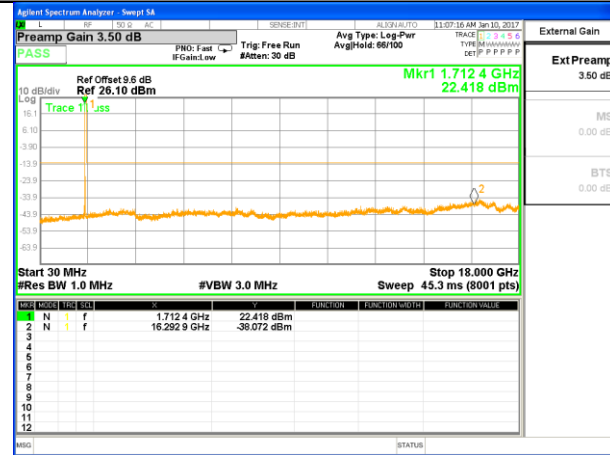

LTE BAND 4

LTE Band 4 / 10MHz /Emission

Lowest Channel / QPSK

Lowest Channel / 16QAM

Middle Channel / QPSK

Middle Channel / 16QAM

Highest Channel / QPSK

Highest Channel / 16QAM

LTE BAND 4

LTE Band 4 / 15MHz /Emission

Lowest Channel / QPSK

Lowest Channel / 16QAM

Middle Channel / QPSK

Middle Channel / 16QAM

Highest Channel / QPSK

Highest Channel / 16QAM

LTE BAND 4

LTE Band 4 / 20MHz /Emission

Lowest Channel / QPSK

Lowest Channel / 16QAM

Middle Channel / QPSK

Middle Channel / 16QAM

Highest Channel / QPSK

Highest Channel / 16QAM