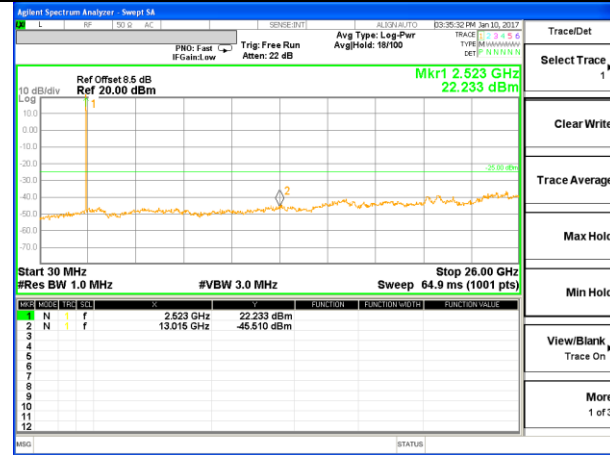

LTE BAND 4

LTE Band 4 / 20MHz /Emission

Lowest Channel / QPSK

Lowest Channel / 16QAM

Middle Channel / QPSK

Middle Channel / 16QAM

Highest Channel / QPSK

Highest Channel / 16QAM

LTE BAND 7

LTE Band 7 / 5MHz /Emission

Lowest Channel / QPSK

Lowest Channel / 16QAM

Middle Channel / QPSK

Middle Channel / 16QAM

Highest Channel / QPSK

Highest Channel / 16QAM

LTE BAND 7

LTE Band 7 / 10MHz /Emission

Lowest Channel / QPSK

Lowest Channel / 16QAM

Middle Channel / QPSK

Middle Channel / 16QAM

Highest Channel / QPSK

Highest Channel / 16QAM