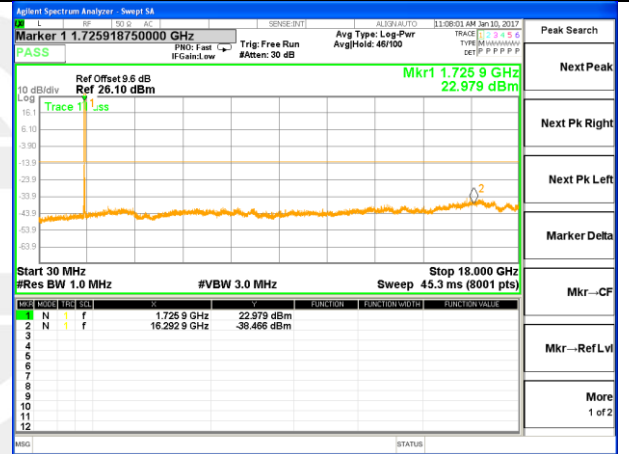

LTE BAND 4

LTE Band 4 / 10MHz /Emission

Lowest Channel / QPSK

Lowest Channel / 16QAM

Middle Channel / QPSK

Middle Channel / 16QAM

Highest Channel / QPSK

Highest Channel / 16QAM

LTE BAND 4

LTE Band 4 / 15MHz /Emission

Lowest Channel / QPSK

Lowest Channel / 16QAM

Middle Channel / QPSK

Middle Channel / 16QAM

Highest Channel / QPSK

Highest Channel / 16QAM

LTE BAND 4

LTE Band 4 / 20MHz /Emission

Lowest Channel / QPSK

Lowest Channel / 16QAM

Middle Channel / QPSK

Middle Channel / 16QAM

Highest Channel / QPSK

Highest Channel / 16QAM

LTE BAND 7

LTE Band 7 / 5MHz /Emission

Lowest Channel / QPSK

Lowest Channel / 16QAM

Middle Channel / QPSK

Middle Channel / 16QAM

Highest Channel / QPSK

Highest Channel / 16QAM