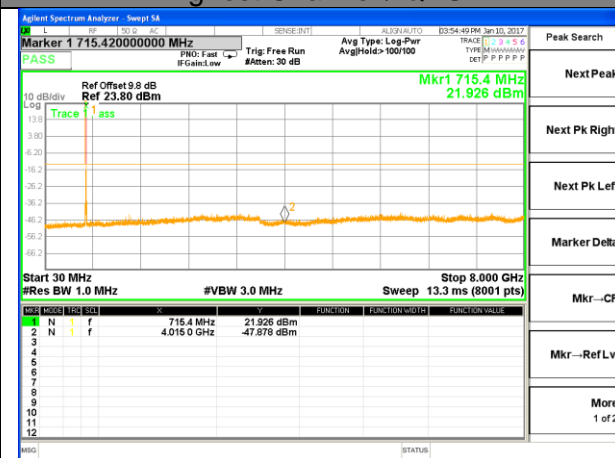

LTE BAND 17

LTE Band 17 / 5MHz /Emission

Lowest Channel / QPSK

Lowest Channel / 16QAM

Middle Channel / QPSK

Middle Channel / 16QAM

Highest Channel / QPSK

Highest Channel / 16QAM

LTE BAND 17

LTE Band 17 / 10MHz /Emission

Lowest Channel / QPSK

Lowest Channel / 16QAM

Middle Channel / QPSK

Middle Channel / 16QAM

Highest Channel / QPSK

Highest Channel / 16QAM