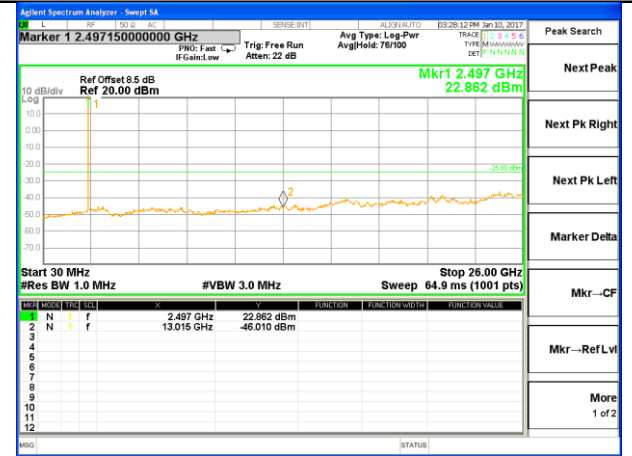

LTE BAND 7

LTE Band 7 / 5MHz /Emission

Lowest Channel / QPSK

Lowest Channel / 16QAM

Middle Channel / QPSK

Middle Channel / 16QAM

Highest Channel / QPSK

Highest Channel / 16QAM

LTE BAND 7

LTE Band 7 / 10MHz /Emission

Lowest Channel / QPSK

Lowest Channel / 16QAM

Middle Channel / QPSK

Middle Channel / 16QAM

Highest Channel / QPSK

Highest Channel / 16QAM

LTE BAND 7

LTE Band 7 / 15MHz /Emission

Lowest Channel / QPSK

Lowest Channel / 16QAM

Middle Channel / QPSK

Middle Channel / 16QAM

Highest Channel / QPSK

Highest Channel / 16QAM

LTE BAND 7

LTE Band 7 / 20MHz /Emission

Lowest Channel / QPSK

Lowest Channel / 16QAM

Middle Channel / QPSK

Middle Channel / 16QAM

Highest Channel / QPSK

Highest Channel / 16QAM