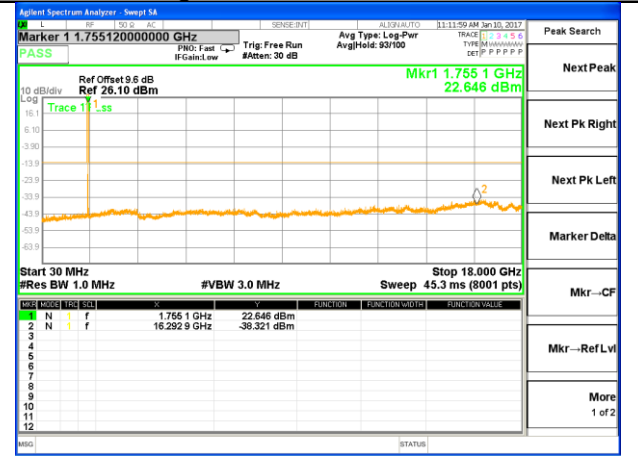

LTE BAND 4

LTE Band 4 / 10MHz /Emission

Lowest Channel / QPSK

Lowest Channel / 16QAM

Middle Channel / QPSK

Middle Channel / 16QAM

Highest Channel / QPSK

Highest Channel / 16QAM

LTE BAND 4

LTE Band 4 / 15MHz /Emission

Lowest Channel / QPSK

Lowest Channel / 16QAM

Middle Channel / QPSK

Middle Channel / 16QAM

Highest Channel / QPSK

Highest Channel / 16QAM

LTE BAND 4

LTE Band 4 / 20MHz /Emission

Lowest Channel / QPSK

Lowest Channel / 16QAM

Middle Channel / QPSK

Middle Channel / 16QAM

Highest Channel / QPSK

Highest Channel / 16QAM