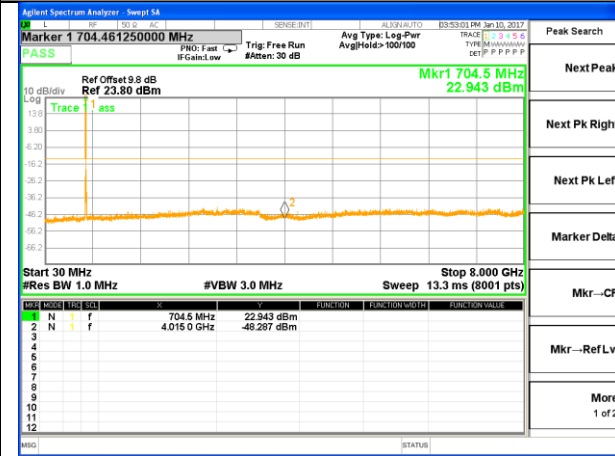

LTE BAND 7

LTE Band 7 / 20MHz /Emission

Lowest Channel / QPSK

Lowest Channel / 16QAM

Middle Channel / QPSK

Middle Channel / 16QAM

Highest Channel / QPSK

Highest Channel / 16QAM

LTE BAND 17

LTE Band 17 / 5MHz /Emission

Lowest Channel / QPSK

Lowest Channel / 16QAM

Middle Channel / QPSK

Middle Channel / 16QAM

Highest Channel / QPSK

Highest Channel / 16QAM

LTE BAND 17

LTE Band 17 / 10MHz /Emission

Lowest Channel / QPSK

Lowest Channel / 16QAM

Middle Channel / QPSK

Middle Channel / 16QAM

Highest Channel / QPSK

Highest Channel / 16QAM