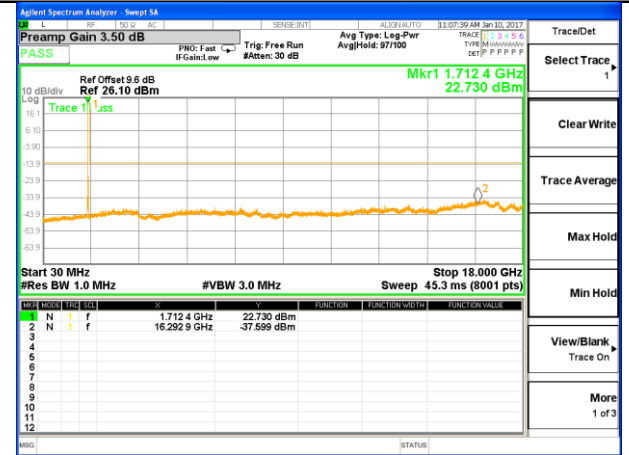

LTE BAND 4

LTE Band 4 / 10MHz /Emission

Lowest Channel / QPSK

Lowest Channel / 16QAM

Middle Channel / QPSK

Middle Channel / 16QAM

Highest Channel / QPSK

Highest Channel / 16QAM

LTE BAND 4

LTE Band 4 / 15MHz /Emission

Lowest Channel / QPSK

Lowest Channel / 16QAM

Middle Channel / QPSK

Middle Channel / 16QAM

Highest Channel / QPSK

Highest Channel / 16QAM

LTE BAND 4

LTE Band 4 / 20MHz /Emission

Lowest Channel / QPSK

Lowest Channel / 16QAM

Middle Channel / QPSK

Middle Channel / 16QAM

Highest Channel / QPSK

Highest Channel / 16QAM