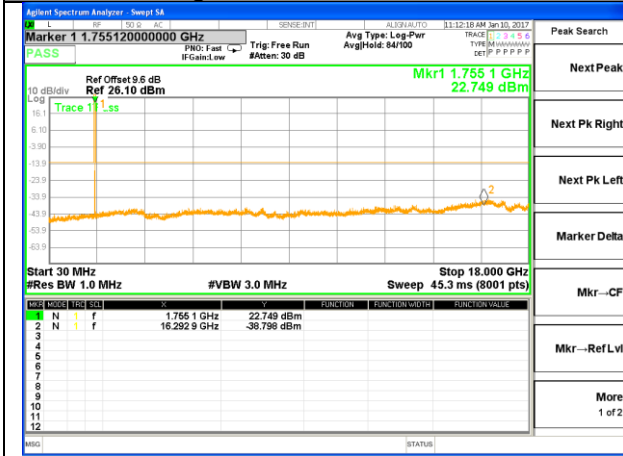

LTE BAND 4

LTE Band 4 / 10MHz /Emission

Lowest Channel / QPSK

Lowest Channel / 16QAM

Middle Channel / QPSK

Middle Channel / 16QAM

Highest Channel / QPSK

Highest Channel / 16QAM

LTE BAND 4

LTE Band 4 / 15MHz /Emission

Lowest Channel / QPSK

Lowest Channel / 16QAM

Middle Channel / QPSK

Middle Channel / 16QAM

Highest Channel / QPSK

Highest Channel / 16QAM

LTE BAND 4

LTE Band 4 / 20MHz /Emission

Lowest Channel / QPSK

Lowest Channel / 16QAM

Middle Channel / QPSK

Middle Channel / 16QAM

Highest Channel / QPSK

Highest Channel / 16QAM