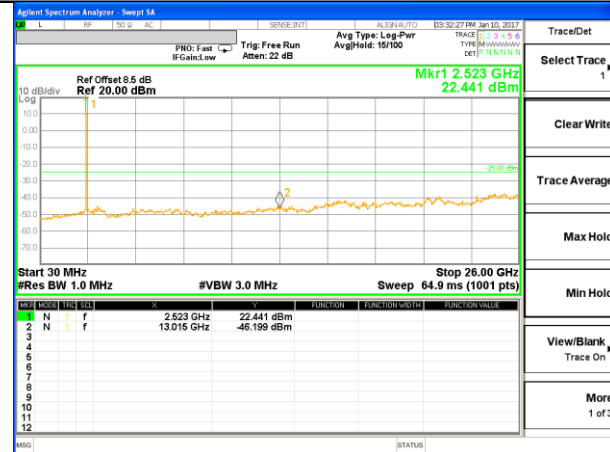

LTE BAND 7

LTE Band 7 / 5MHz /Emission

Lowest Channel / QPSK

Lowest Channel / 16QAM

Middle Channel / QPSK

Middle Channel / 16QAM

Highest Channel / QPSK

Highest Channel / 16QAM

LTE BAND 7

LTE Band 7 / 10MHz /Emission

Lowest Channel / QPSK

Lowest Channel / 16QAM

Middle Channel / QPSK

Middle Channel / 16QAM

Highest Channel / QPSK

Highest Channel / 16QAM

LTE BAND 7

LTE Band 7 / 15MHz /Emission

Lowest Channel / QPSK

Lowest Channel / 16QAM

Middle Channel / QPSK

Middle Channel / 16QAM

Highest Channel / QPSK

Highest Channel / 16QAM