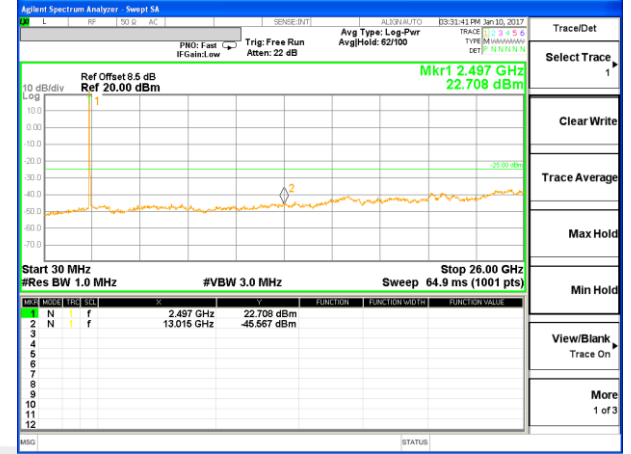

LTE BAND 4

LTE Band 4 / 20MHz /Emission

Lowest Channel / QPSK

Lowest Channel / 16QAM

Middle Channel / QPSK

Middle Channel / 16QAM

Highest Channel / QPSK

Highest Channel / 16QAM

LTE BAND 7

LTE Band 7 / 5MHz /Emission

Lowest Channel / QPSK

Lowest Channel / 16QAM

Middle Channel / QPSK

Middle Channel / 16QAM

Highest Channel / QPSK

Highest Channel / 16QAM

LTE BAND 7

LTE Band 7 / 10MHz /Emission

Lowest Channel / QPSK

Lowest Channel / 16QAM

Middle Channel / QPSK

Middle Channel / 16QAM

Highest Channel / QPSK

Highest Channel / 16QAM