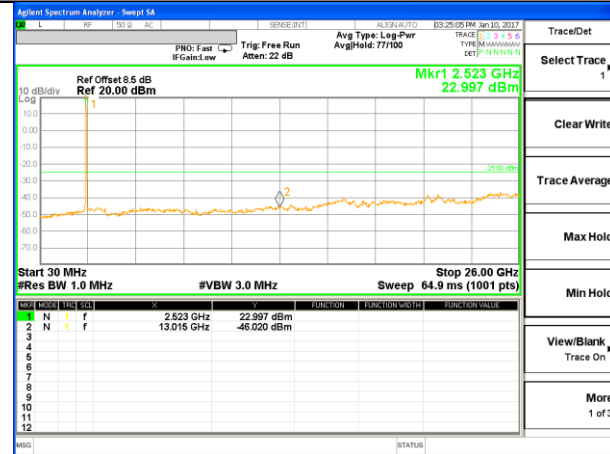

LTE BAND 7

LTE Band 7 / 15MHz /Emission

Lowest Channel / QPSK

Lowest Channel / 16QAM

Middle Channel / QPSK

Middle Channel / 16QAM

Highest Channel / QPSK

Highest Channel / 16QAM

LTE BAND 7

LTE Band 7 / 20MHz /Emission

Lowest Channel / QPSK

Lowest Channel / 16QAM

Middle Channel / QPSK

Middle Channel / 16QAM

Highest Channel / QPSK

Highest Channel / 16QAM

LTE BAND 17

LTE Band 17 / 5MHz /Emission

Lowest Channel / QPSK

Lowest Channel / 16QAM

Middle Channel / QPSK

Middle Channel / 16QAM

Highest Channel / QPSK

Highest Channel / 16QAM