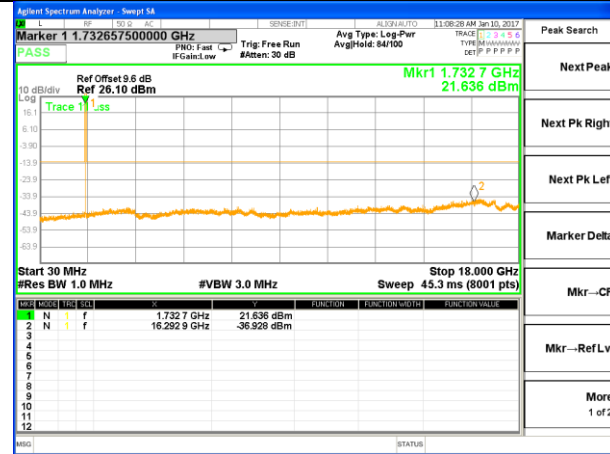

LTE BAND 4

LTE Band 4 / 10MHz /Emission

Lowest Channel / QPSK

Lowest Channel / 16QAM

Middle Channel / QPSK

Middle Channel / 16QAM

Highest Channel / QPSK

Highest Channel / 16QAM

LTE BAND 4

LTE Band 4 / 15MHz /Emission

Lowest Channel / QPSK

Lowest Channel / 16QAM

Middle Channel / QPSK

Middle Channel / 16QAM

Highest Channel / QPSK

Highest Channel / 16QAM

LTE BAND 4

LTE Band 4 / 20MHz /Emission

Lowest Channel / QPSK

Lowest Channel / 16QAM

Middle Channel / QPSK

Middle Channel / 16QAM

Highest Channel / QPSK

Highest Channel / 16QAM

LTE BAND 7

LTE Band 7 / 5MHz /Emission

Lowest Channel / QPSK

Lowest Channel / 16QAM

Middle Channel / QPSK

Middle Channel / 16QAM

Highest Channel / QPSK

Highest Channel / 16QAM