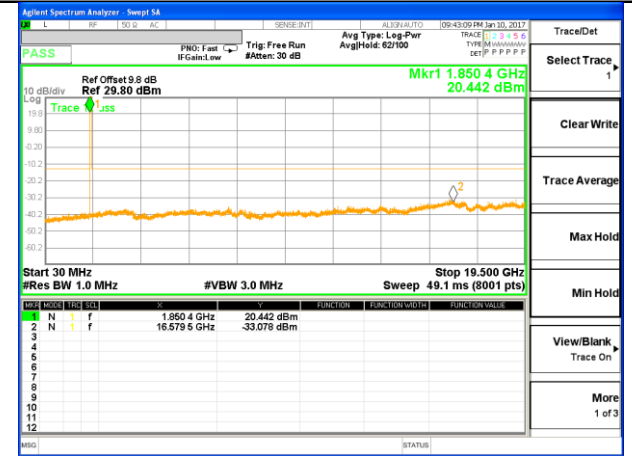

#### Highest Channel / QPSK

#### Highest Channel / 16QAM

LTE BAND 2

LTE Band 2 / 3MHz /Emission

Lowest Channel / QPSK

Lowest Channel / 16QAM

Middle Channel / QPSK

Middle Channel / 16QAM

Highest Channel / QPSK

Highest Channel / 16QAM

LTE BAND 2

LTE Band 2 / 5MHz /Emission

Lowest Channel / QPSK

Lowest Channel / 16QAM

Middle Channel / QPSK

Middle Channel / 16QAM

Highest Channel / QPSK