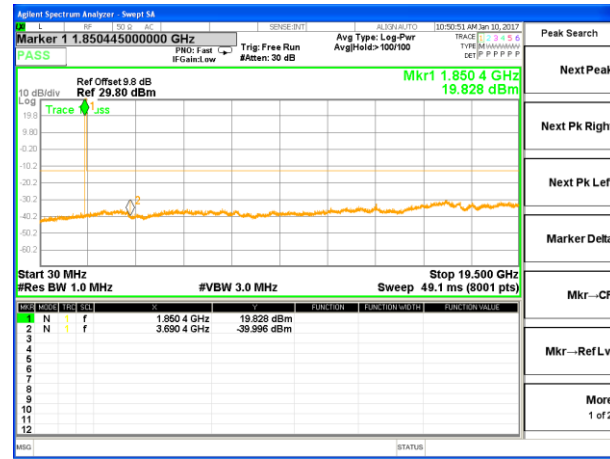

CONDUCTED SPURIOUS EMISSION

LTE BAND 2

LTE Band 2 / 1.4MHz /Emission

Lowest Channel / QPSK