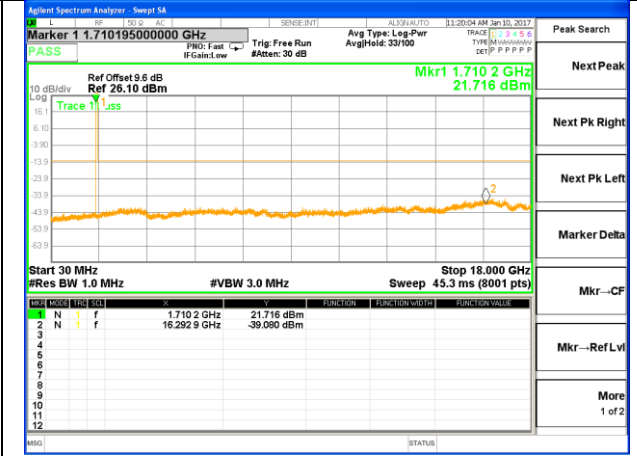

Highest Channel / 16QAM

LTE BAND 2

LTE Band 2 / 20MHz /Emission

Lowest Channel / QPSK

Lowest Channel / 16QAM

Middle Channel / QPSK

Middle Channel / 16QAM

Highest Channel / QPSK

Highest Channel / 16QAM

LTE BAND 4

LTE Band 4 / 1.4MHz /Emission

Lowest Channel / QPSK

Lowest Channel / 16QAM

Middle Channel / QPSK

Middle Channel / 16QAM

Highest Channel / QPSK

Highest Channel / 16QAM

LTE BAND 4

LTE Band 4 / 3MHz /Emission

Lowest Channel / QPSK

Lowest Channel / 16QAM

Middle Channel / QPSK

Middle Channel / 16QAM

Highest Channel / QPSK