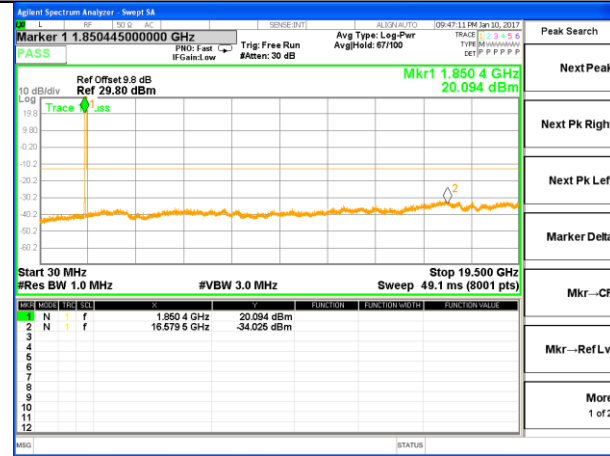

#### Highest Channel / 16QAM

LTE BAND 2

LTE Band 2 / 3MHz /Emission

Lowest Channel / QPSK

Lowest Channel / 16QAM

Middle Channel / QPSK

Middle Channel / 16QAM

Highest Channel / QPSK

Highest Channel / 16QAM

LTE BAND 2

LTE Band 2 / 5MHz /Emission

Lowest Channel / QPSK

Lowest Channel / 16QAM

Middle Channel / QPSK

Middle Channel / 16QAM

Highest Channel / QPSK

Highest Channel / 16QAM

LTE BAND 2

LTE Band 2 / 10MHz /Emission

Lowest Channel / QPSK

Lowest Channel / 16QAM

Middle Channel / QPSK

Middle Channel / 16QAM

Highest Channel / QPSK