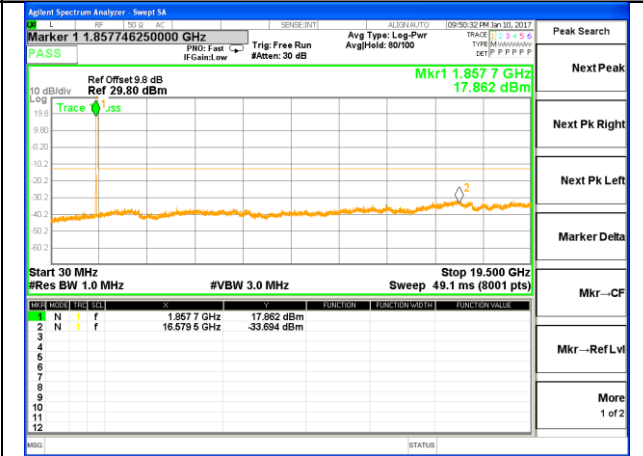

Highest Channel / 16QAM

LTE BAND 2

LTE Band 2 / 5MHz /Emission

Lowest Channel / QPSK

Lowest Channel / 16QAM

Middle Channel / QPSK

Middle Channel / 16QAM

Highest Channel / QPSK

Highest Channel / 16QAM

LTE BAND 2

LTE Band 2 / 10MHz /Emission

Lowest Channel / QPSK

Lowest Channel / 16QAM

Middle Channel / QPSK

Middle Channel / 16QAM

Highest Channel / QPSK

Highest Channel / 16QAM

LTE BAND 2

LTE Band 2 / 15MHz /Emission

Lowest Channel / QPSK

Lowest Channel / 16QAM

Middle Channel / QPSK

Middle Channel / 16QAM

Highest Channel / QPSK