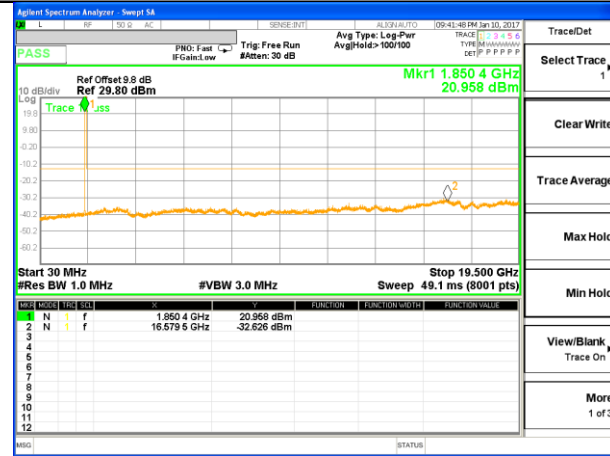

#### Highest Channel / QPSK

#### Highest Channel / 16QAM

LTE BAND 2

LTE Band 2 / 3MHz /Emission

Lowest Channel / QPSK

Lowest Channel / 16QAM

Middle Channel / QPSK

Middle Channel / 16QAM

Highest Channel / QPSK

Highest Channel / 16QAM

LTE BAND 2

LTE Band 2 / 5MHz /Emission

Lowest Channel / QPSK

Lowest Channel / 16QAM

Middle Channel / QPSK

Middle Channel / 16QAM

Highest Channel / QPSK