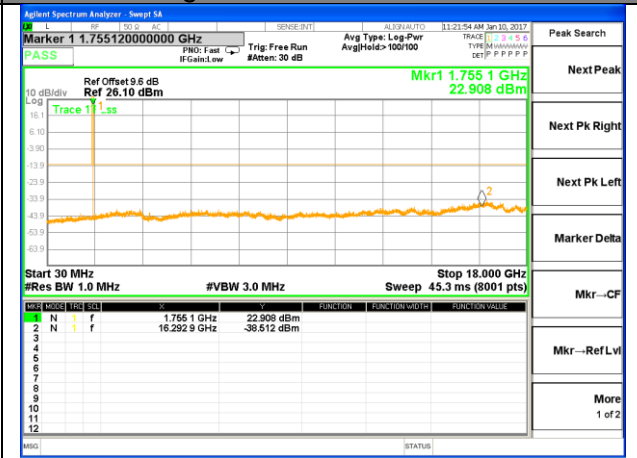

Highest Channel / 16QAM

LTE BAND 2

LTE Band 2 / 20MHz /Emission

Lowest Channel / QPSK

Lowest Channel / 16QAM

Middle Channel / QPSK

Middle Channel / 16QAM

Highest Channel / QPSK

Highest Channel / 16QAM

LTE BAND 4

LTE Band 4 / 1.4MHz /Emission

Lowest Channel / QPSK

Lowest Channel / 16QAM

Middle Channel / QPSK

Middle Channel / 16QAM

Highest Channel / QPSK

Highest Channel / 16QAM

LTE BAND 4

LTE Band 4 / 3MHz /Emission

Lowest Channel / QPSK

Lowest Channel / 16QAM

Middle Channel / QPSK

Middle Channel / 16QAM

Highest Channel / QPSK