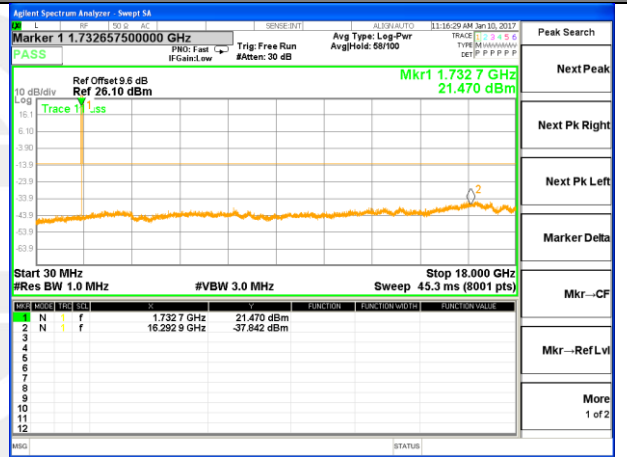

Highest Channel / 16QAM

LTE BAND 4

LTE Band 4 / 1.4MHz /Emission

Lowest Channel / QPSK

Lowest Channel / 16QAM

Middle Channel / QPSK

Middle Channel / 16QAM

Highest Channel / QPSK

Highest Channel / 16QAM

LTE BAND 4

LTE Band 4 / 3MHz /Emission

Lowest Channel / QPSK

Lowest Channel / 16QAM

Middle Channel / QPSK

Middle Channel / 16QAM

Highest Channel / QPSK

Highest Channel / 16QAM

LTE BAND 4

LTE Band 4 / 5MHz /Emission

Lowest Channel / QPSK

Lowest Channel / 16QAM

Middle Channel / QPSK

Middle Channel / 16QAM

Highest Channel / QPSK

Highest Channel / 16QAM