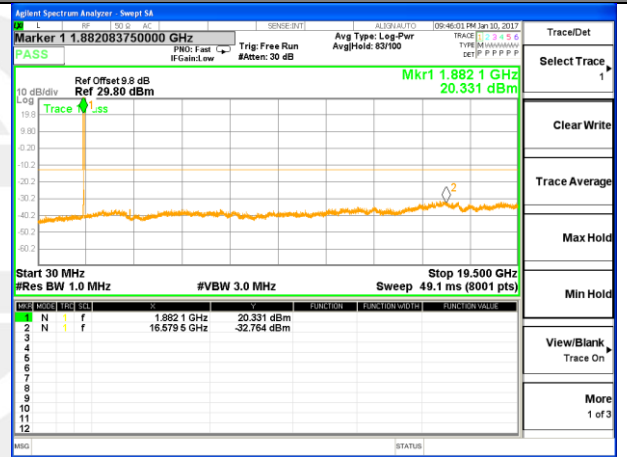

#### Highest Channel / 16QAM

LTE BAND 2

LTE Band 2 / 3MHz /Emission

Lowest Channel / QPSK

Lowest Channel / 16QAM

Middle Channel / QPSK

Middle Channel / 16QAM

Highest Channel / QPSK

Highest Channel / 16QAM

LTE BAND 2

LTE Band 2 / 5MHz /Emission

Lowest Channel / QPSK

Lowest Channel / 16QAM

Middle Channel / QPSK

Middle Channel / 16QAM

Highest Channel / QPSK

Highest Channel / 16QAM

LTE BAND 2

LTE Band 2 / 10MHz /Emission

Lowest Channel / QPSK

Lowest Channel / 16QAM

Middle Channel / QPSK

Middle Channel / 16QAM

Highest Channel / QPSK