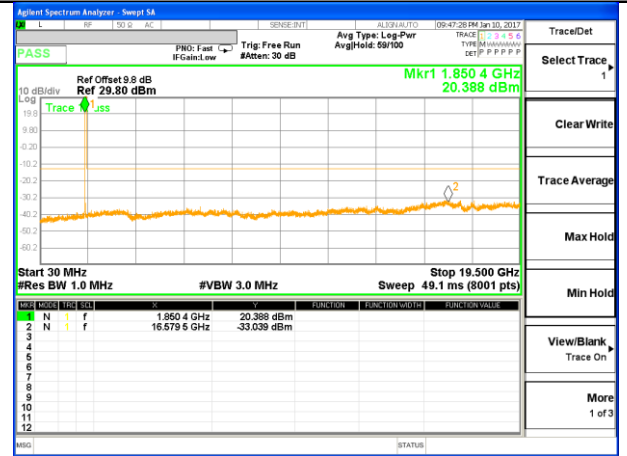

#### Highest Channel / 16QAM

LTE BAND 2

LTE Band 2 / 3MHz /Emission

Lowest Channel / QPSK

Lowest Channel / 16QAM

Middle Channel / QPSK

Middle Channel / 16QAM

Highest Channel / QPSK

Highest Channel / 16QAM

LTE BAND 2

LTE Band 2 / 5MHz /Emission

Lowest Channel / QPSK

Lowest Channel / 16QAM

Middle Channel / QPSK

Middle Channel / 16QAM

Highest Channel / QPSK

Highest Channel / 16QAM

LTE BAND 2

LTE Band 2 / 10MHz /Emission

Lowest Channel / QPSK

Lowest Channel / 16QAM

Middle Channel / QPSK

Middle Channel / 16QAM

Highest Channel / QPSK