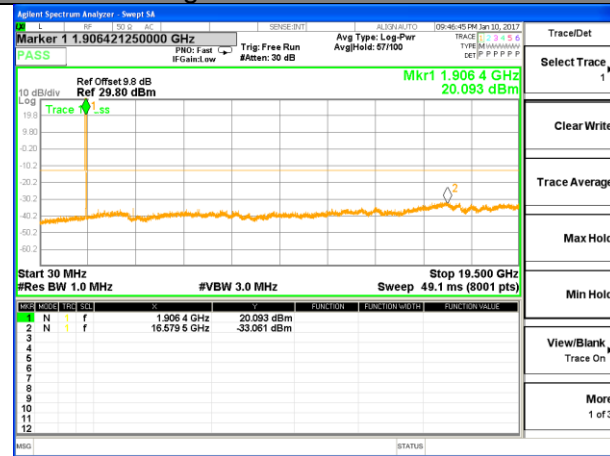

#### Highest Channel / 16QAM

LTE BAND 2

LTE Band 2 / 3MHz /Emission

Lowest Channel / QPSK

Lowest Channel / 16QAM

Middle Channel / QPSK

Middle Channel / 16QAM

Highest Channel / QPSK

Highest Channel / 16QAM

LTE BAND 2

LTE Band 2 / 5MHz /Emission

Lowest Channel / QPSK

Lowest Channel / 16QAM

Middle Channel / QPSK

Middle Channel / 16QAM

Highest Channel / QPSK

Highest Channel / 16QAM

LTE BAND 2

LTE Band 2 / 10MHz /Emission

Lowest Channel / QPSK

Lowest Channel / 16QAM

Middle Channel / QPSK

Middle Channel / 16QAM

Highest Channel / QPSK