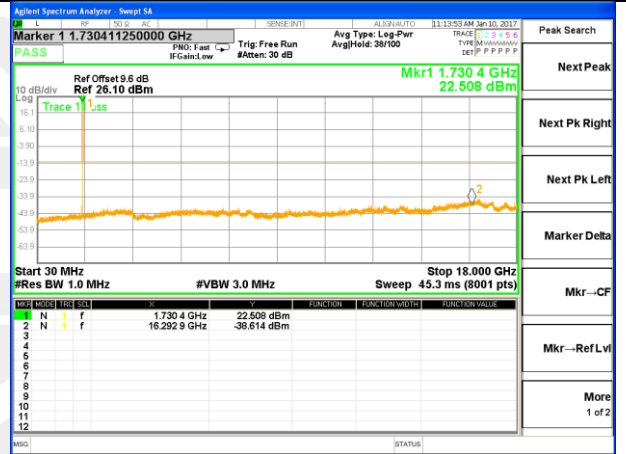

Highest Channel / 16QAM

LTE BAND 4

LTE Band 4 / 3MHz /Emission

Lowest Channel / QPSK

Lowest Channel / 16QAM

Middle Channel / QPSK

Middle Channel / 16QAM

Highest Channel / QPSK

Highest Channel / 16QAM

LTE BAND 4

LTE Band 4 / 5MHz /Emission

Lowest Channel / QPSK

Lowest Channel / 16QAM

Middle Channel / QPSK

Middle Channel / 16QAM

Highest Channel / QPSK

Highest Channel / 16QAM