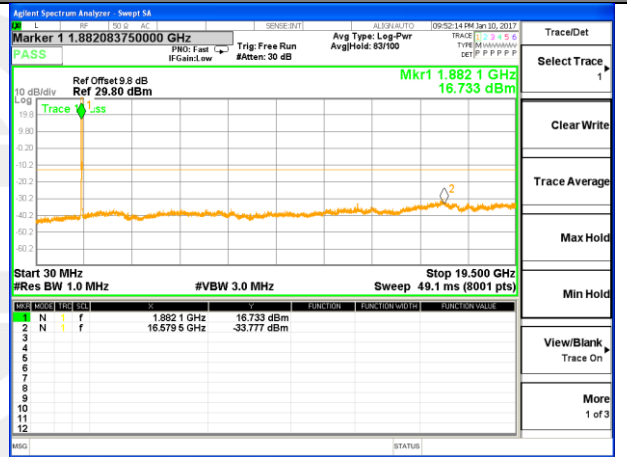

Highest Channel / 16QAM

LTE BAND 2

LTE Band 2 / 10MHz /Emission

Lowest Channel / QPSK

Lowest Channel / 16QAM

Middle Channel / QPSK

Middle Channel / 16QAM

Highest Channel / QPSK

Highest Channel / 16QAM

LTE BAND 2

LTE Band 2 / 15MHz /Emission

Lowest Channel / QPSK

Lowest Channel / 16QAM

Middle Channel / QPSK

Middle Channel / 16QAM

Highest Channel / QPSK

Highest Channel / 16QAM

LTE BAND 2

LTE Band 2 / 20MHz /Emission

Lowest Channel / QPSK

Lowest Channel / 16QAM

Middle Channel / QPSK

Middle Channel / 16QAM

Highest Channel / QPSK