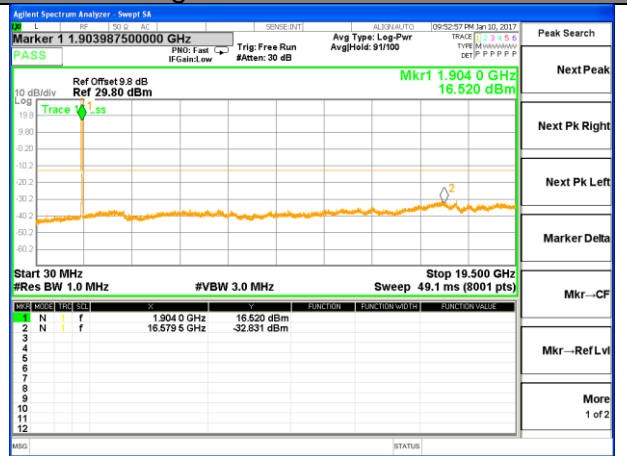

Highest Channel / 16QAM

LTE BAND 2

LTE Band 2 / 10MHz /Emission

Lowest Channel / QPSK

Lowest Channel / 16QAM

Middle Channel / QPSK

Middle Channel / 16QAM

Highest Channel / QPSK

Highest Channel / 16QAM

LTE BAND 2

LTE Band 2 / 15MHz /Emission

Lowest Channel / QPSK

Lowest Channel / 16QAM

Middle Channel / QPSK

Middle Channel / 16QAM

Highest Channel / QPSK

Highest Channel / 16QAM

LTE BAND 2

LTE Band 2 / 20MHz /Emission

Lowest Channel / QPSK

Lowest Channel / 16QAM

Middle Channel / QPSK

Middle Channel / 16QAM

Highest Channel / QPSK

Highest Channel / 16QAM

LTE BAND 4

LTE Band 4 / 1.4MHz /Emission

Lowest Channel / QPSK

Lowest Channel / 16QAM

Middle Channel / QPSK

Middle Channel / 16QAM

Highest Channel / QPSK