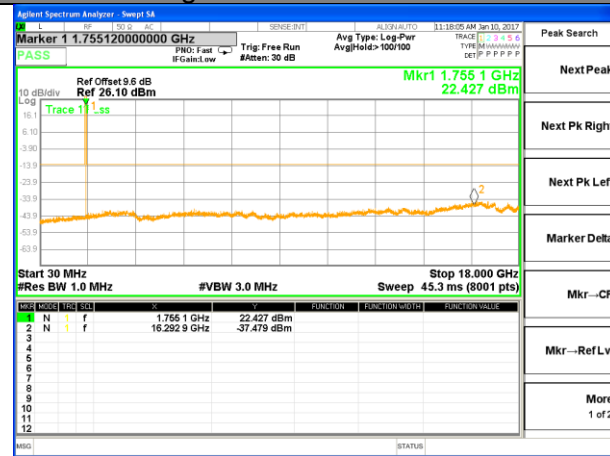

Highest Channel / 16QAM

LTE BAND 4

LTE Band 4 / 1.4MHz /Emission

Lowest Channel / QPSK

Lowest Channel / 16QAM

Middle Channel / QPSK

Middle Channel / 16QAM

Highest Channel / QPSK

Highest Channel / 16QAM

LTE BAND 4

LTE Band 4 / 3MHz /Emission

Lowest Channel / QPSK

Lowest Channel / 16QAM

Middle Channel / QPSK

Middle Channel / 16QAM

Highest Channel / QPSK

Highest Channel / 16QAM

LTE BAND 4

LTE Band 4 / 5MHz /Emission

Lowest Channel / QPSK

Lowest Channel / 16QAM

Middle Channel / QPSK

Middle Channel / 16QAM

Highest Channel / QPSK

Highest Channel / 16QAM