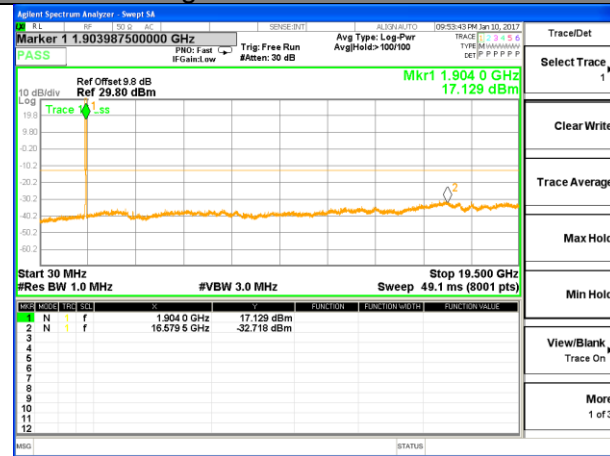

Highest Channel / 16QAM

LTE BAND 2

LTE Band 2 / 10MHz /Emission

Lowest Channel / QPSK

Lowest Channel / 16QAM

Middle Channel / QPSK

Middle Channel / 16QAM

Highest Channel / QPSK

Highest Channel / 16QAM

LTE BAND 2

LTE Band 2 / 15MHz /Emission

Lowest Channel / QPSK

Lowest Channel / 16QAM

Middle Channel / QPSK

Middle Channel / 16QAM

Highest Channel / QPSK

Highest Channel / 16QAM

LTE BAND 2

LTE Band 2 / 20MHz /Emission

Lowest Channel / QPSK

Lowest Channel / 16QAM

Middle Channel / QPSK

Middle Channel / 16QAM

Highest Channel / QPSK