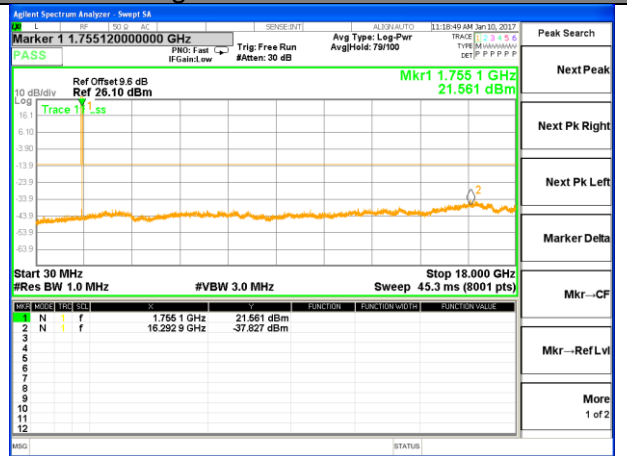

Highest Channel / 16QAM

LTE BAND 4

LTE Band 4 / 1.4MHz /Emission

Lowest Channel / QPSK

Lowest Channel / 16QAM

Middle Channel / QPSK

Middle Channel / 16QAM

Highest Channel / QPSK

Highest Channel / 16QAM

LTE BAND 4

LTE Band 4 / 3MHz /Emission

Lowest Channel / QPSK

Lowest Channel / 16QAM

Middle Channel / QPSK

Middle Channel / 16QAM

Highest Channel / QPSK

Highest Channel / 16QAM

LTE BAND 4

LTE Band 4 / 5MHz /Emission

Lowest Channel / QPSK

Lowest Channel / 16QAM

Middle Channel / QPSK

Middle Channel / 16QAM

Highest Channel / QPSK

Highest Channel / 16QAM