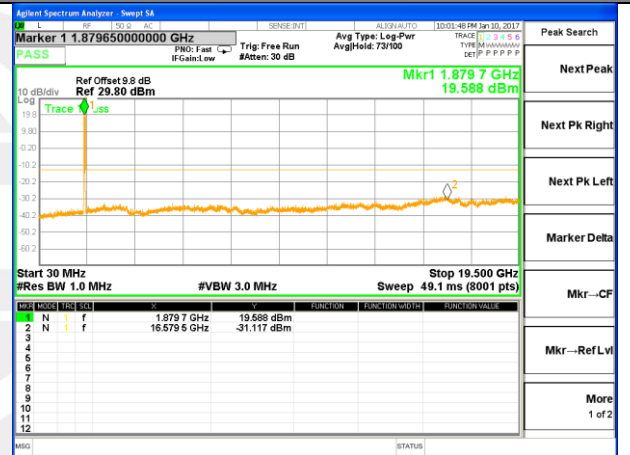

Highest Channel / 16QAM

LTE BAND 2

LTE Band 2 / 15MHz /Emission

Lowest Channel / QPSK

Lowest Channel / 16QAM

Middle Channel / QPSK

Middle Channel / 16QAM

Highest Channel / QPSK

Highest Channel / 16QAM

LTE BAND 2

LTE Band 2 / 20MHz /Emission

Lowest Channel / QPSK

Lowest Channel / 16QAM

Middle Channel / QPSK

Middle Channel / 16QAM

Highest Channel / QPSK

Highest Channel / 16QAM

LTE BAND 4

LTE Band 4 / 1.4MHz /Emission

Lowest Channel / QPSK

Lowest Channel / 16QAM

Middle Channel / QPSK

Middle Channel / 16QAM

Highest Channel / QPSK