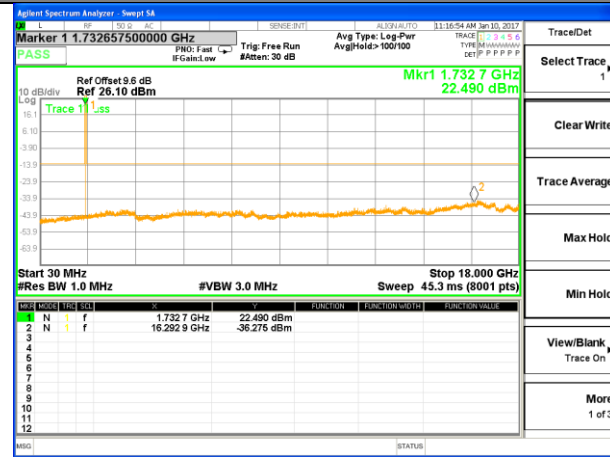

Highest Channel / 16QAM

LTE BAND 4

LTE Band 4 / 1.4MHz /Emission

Lowest Channel / QPSK

Lowest Channel / 16QAM

Middle Channel / QPSK

Middle Channel / 16QAM

Highest Channel / QPSK

Highest Channel / 16QAM

LTE BAND 4

LTE Band 4 / 3MHz /Emission

Lowest Channel / QPSK

Lowest Channel / 16QAM

Middle Channel / QPSK

Middle Channel / 16QAM

Highest Channel / QPSK

Highest Channel / 16QAM

LTE BAND 4

LTE Band 4 / 5MHz /Emission

Lowest Channel / QPSK

Lowest Channel / 16QAM

Middle Channel / QPSK

Middle Channel / 16QAM

Highest Channel / QPSK