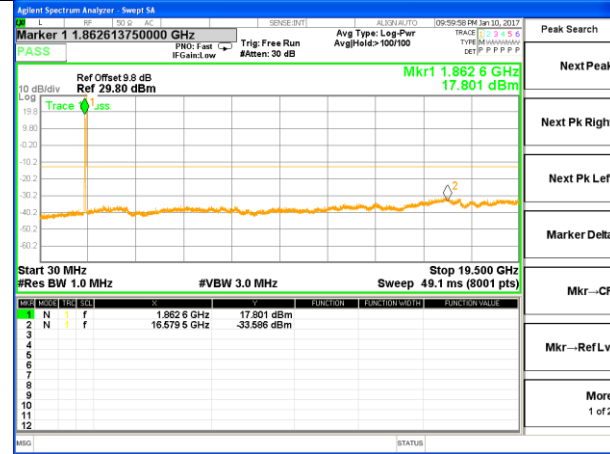

Highest Channel / 16QAM

LTE BAND 2

LTE Band 2 / 15MHz /Emission

Lowest Channel / QPSK

Lowest Channel / 16QAM

Middle Channel / QPSK

Middle Channel / 16QAM

Highest Channel / QPSK

Highest Channel / 16QAM

LTE BAND 2

LTE Band 2 / 20MHz /Emission

Lowest Channel / QPSK

Lowest Channel / 16QAM

Middle Channel / QPSK

Middle Channel / 16QAM

Highest Channel / QPSK

Highest Channel / 16QAM

LTE BAND 4

LTE Band 4 / 1.4MHz /Emission

Lowest Channel / QPSK

Lowest Channel / 16QAM

Middle Channel / QPSK

Middle Channel / 16QAM

Highest Channel / QPSK