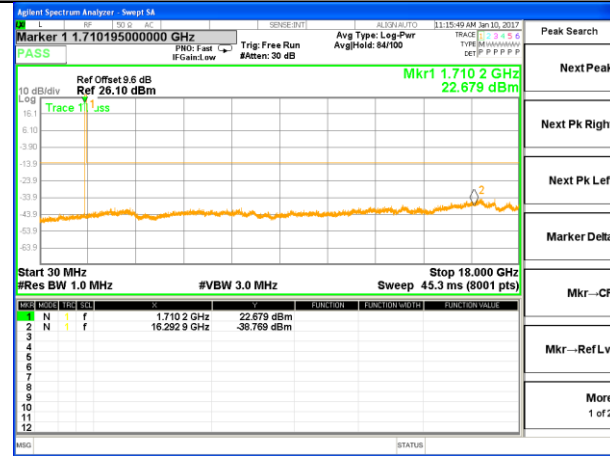

Highest Channel / 16QAM

LTE BAND 4

LTE Band 4 / 1.4MHz /Emission

Lowest Channel / QPSK

Lowest Channel / 16QAM

Middle Channel / QPSK

Middle Channel / 16QAM

Highest Channel / QPSK

Highest Channel / 16QAM

LTE BAND 4

LTE Band 4 / 3MHz /Emission

Lowest Channel / QPSK

Lowest Channel / 16QAM

Middle Channel / QPSK

Middle Channel / 16QAM

Highest Channel / QPSK

Highest Channel / 16QAM

LTE BAND 4

LTE Band 4 / 5MHz /Emission

Lowest Channel / QPSK

Lowest Channel / 16QAM

Middle Channel / QPSK

Middle Channel / 16QAM

Highest Channel / QPSK