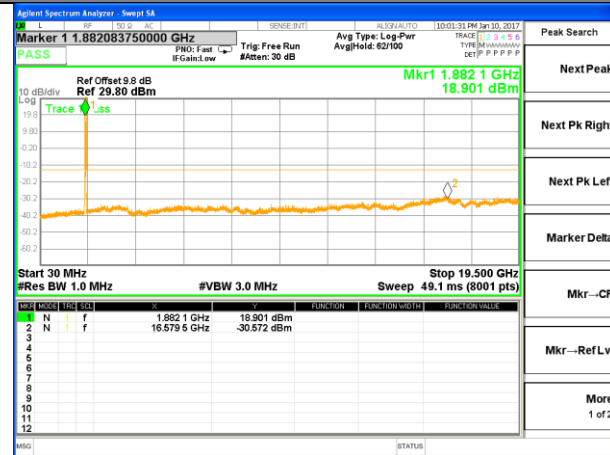

Highest Channel / 16QAM

LTE BAND 2

LTE Band 2 / 15MHz /Emission

Lowest Channel / QPSK

Lowest Channel / 16QAM

Middle Channel / QPSK

Middle Channel / 16QAM

Highest Channel / QPSK

Highest Channel / 16QAM

LTE BAND 2

LTE Band 2 / 20MHz /Emission

Lowest Channel / QPSK

Lowest Channel / 16QAM

Middle Channel / QPSK

Middle Channel / 16QAM

Highest Channel / QPSK

Highest Channel / 16QAM

LTE BAND 4

LTE Band 4 / 1.4MHz /Emission

Lowest Channel / QPSK

Lowest Channel / 16QAM

Middle Channel / QPSK

Middle Channel / 16QAM

Highest Channel / QPSK