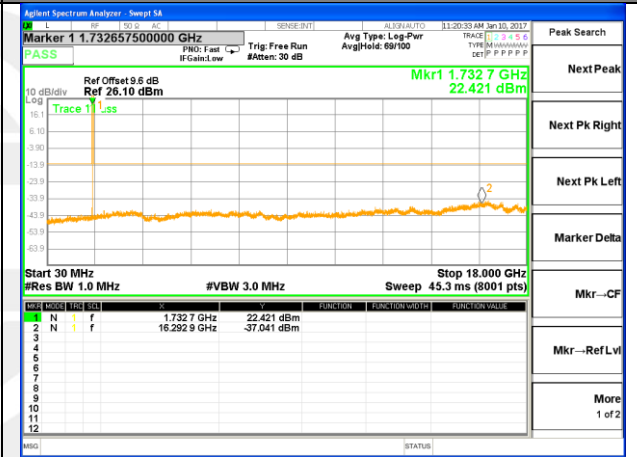

Highest Channel / 16QAM

LTE BAND 2

LTE Band 2 / 20MHz /Emission

Lowest Channel / QPSK

Lowest Channel / 16QAM

Middle Channel / QPSK

Middle Channel / 16QAM

Highest Channel / QPSK

Highest Channel / 16QAM

LTE BAND 4

LTE Band 4 / 1.4MHz /Emission

Lowest Channel / QPSK

Lowest Channel / 16QAM

Middle Channel / QPSK

Middle Channel / 16QAM

Highest Channel / QPSK

Highest Channel / 16QAM

LTE BAND 4

LTE Band 4 / 3MHz /Emission

Lowest Channel / QPSK

Lowest Channel / 16QAM

Middle Channel / QPSK

Middle Channel / 16QAM

Highest Channel / QPSK