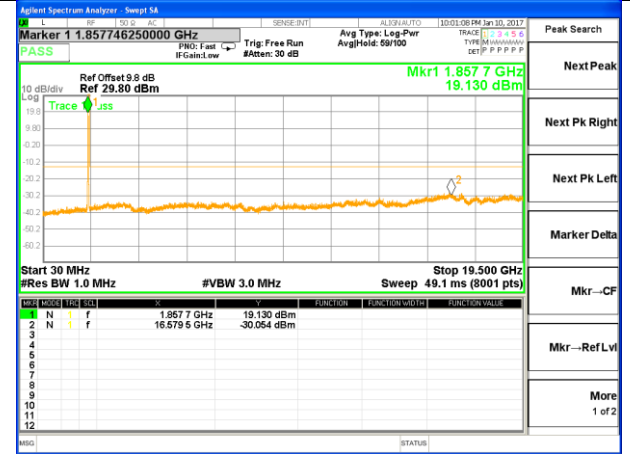

Highest Channel / 16QAM

LTE BAND 2

LTE Band 2 / 15MHz /Emission

Lowest Channel / QPSK

Lowest Channel / 16QAM

Middle Channel / QPSK

Middle Channel / 16QAM

Highest Channel / QPSK

Highest Channel / 16QAM

LTE BAND 2

LTE Band 2 / 20MHz /Emission

Lowest Channel / QPSK

Lowest Channel / 16QAM

Middle Channel / QPSK

Middle Channel / 16QAM

Highest Channel / QPSK

Highest Channel / 16QAM

LTE BAND 4

LTE Band 4 / 1.4MHz /Emission

Lowest Channel / QPSK

Lowest Channel / 16QAM

Middle Channel / QPSK

Middle Channel / 16QAM

Highest Channel / QPSK