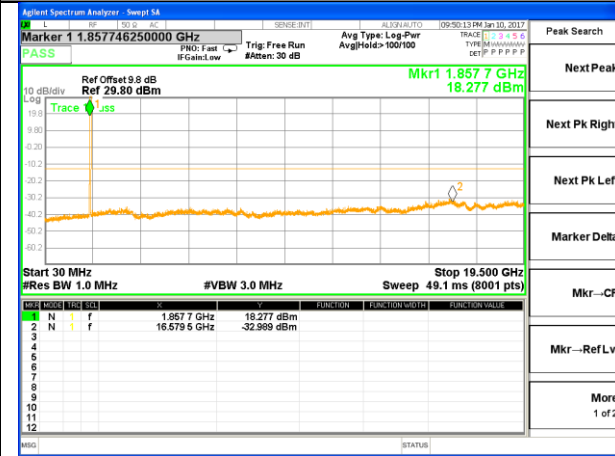

Highest Channel / 16QAM

LTE BAND 2

LTE Band 2 / 5MHz /Emission

Lowest Channel / QPSK

Lowest Channel / 16QAM

Middle Channel / QPSK

Middle Channel / 16QAM

Highest Channel / QPSK

Highest Channel / 16QAM

LTE BAND 2

LTE Band 2 / 10MHz /Emission

Lowest Channel / QPSK

Lowest Channel / 16QAM

Middle Channel / QPSK

Middle Channel / 16QAM

Highest Channel / QPSK

Highest Channel / 16QAM

LTE BAND 2

LTE Band 2 / 15MHz /Emission

Lowest Channel / QPSK

Lowest Channel / 16QAM

Middle Channel / QPSK

Middle Channel / 16QAM

Highest Channel / QPSK