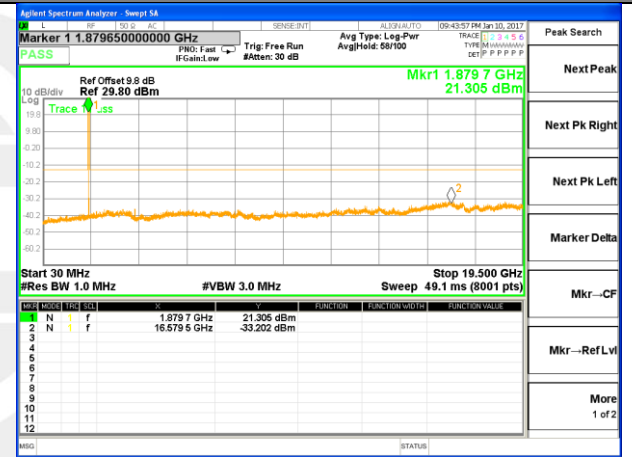

#### Highest Channel / QPSK

#### Highest Channel / 16QAM

LTE BAND 2

LTE Band 2 / 3MHz /Emission

Lowest Channel / QPSK

Lowest Channel / 16QAM

Middle Channel / QPSK

Middle Channel / 16QAM

Highest Channel / QPSK

Highest Channel / 16QAM

LTE BAND 2

LTE Band 2 / 5MHz /Emission

Lowest Channel / QPSK

Lowest Channel / 16QAM

Middle Channel / QPSK

Middle Channel / 16QAM

Highest Channel / QPSK