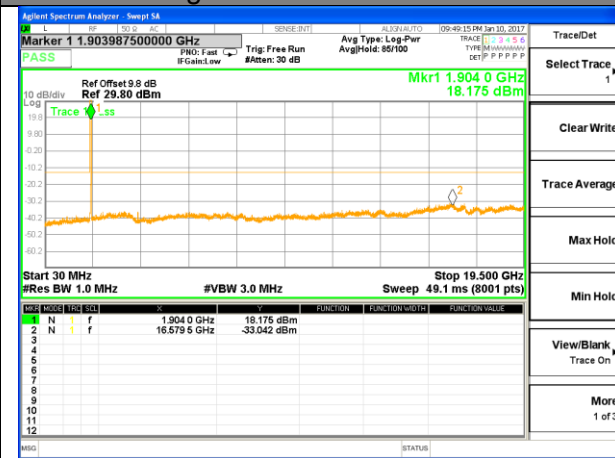

Highest Channel / 16QAM

LTE BAND 2

LTE Band 2 / 5MHz /Emission

Lowest Channel / QPSK

Lowest Channel / 16QAM

Middle Channel / QPSK

Middle Channel / 16QAM

Highest Channel / QPSK

Highest Channel / 16QAM

LTE BAND 2

LTE Band 2 / 10MHz /Emission

Lowest Channel / QPSK

Lowest Channel / 16QAM

Middle Channel / QPSK

Middle Channel / 16QAM

Highest Channel / QPSK

Highest Channel / 16QAM

LTE BAND 2

LTE Band 2 / 15MHz /Emission

Lowest Channel / QPSK

Lowest Channel / 16QAM

Middle Channel / QPSK

Middle Channel / 16QAM

Highest Channel / QPSK