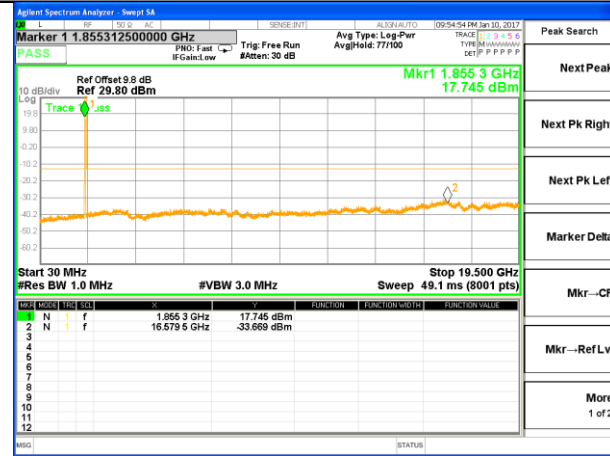

Highest Channel / 16QAM

LTE BAND 2

LTE Band 2 / 10MHz /Emission

Lowest Channel / QPSK

Lowest Channel / 16QAM

Middle Channel / QPSK

Middle Channel / 16QAM

Highest Channel / QPSK

Highest Channel / 16QAM

LTE BAND 2

LTE Band 2 / 15MHz /Emission

Lowest Channel / QPSK

Lowest Channel / 16QAM

Middle Channel / QPSK

Middle Channel / 16QAM

Highest Channel / QPSK

Highest Channel / 16QAM

LTE BAND 2

LTE Band 2 / 20MHz /Emission

Lowest Channel / QPSK

Lowest Channel / 16QAM

Middle Channel / QPSK

Middle Channel / 16QAM

Highest Channel / QPSK