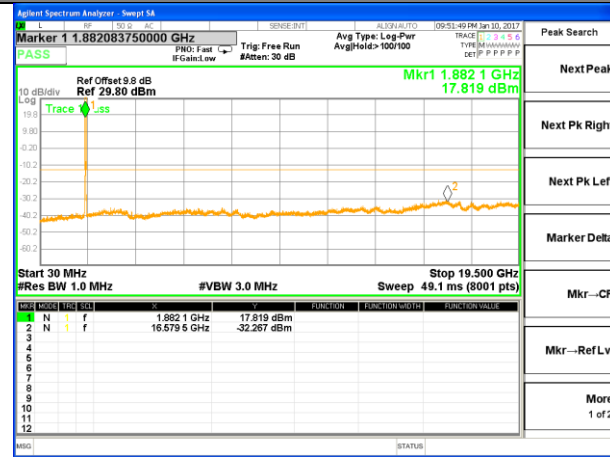

Highest Channel / 16QAM

LTE BAND 2

LTE Band 2 / 10MHz /Emission

Lowest Channel / QPSK

Lowest Channel / 16QAM

Middle Channel / QPSK

Middle Channel / 16QAM

Highest Channel / QPSK

Highest Channel / 16QAM

LTE BAND 2

LTE Band 2 / 15MHz /Emission

Lowest Channel / QPSK

Lowest Channel / 16QAM

Middle Channel / QPSK

Middle Channel / 16QAM

Highest Channel / QPSK

Highest Channel / 16QAM

LTE BAND 2

LTE Band 2 / 20MHz /Emission

Lowest Channel / QPSK

Lowest Channel / 16QAM

Middle Channel / QPSK

Middle Channel / 16QAM

Highest Channel / QPSK