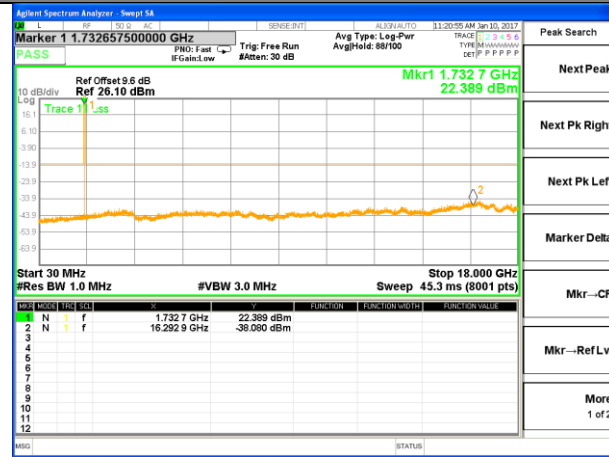

Highest Channel / 16QAM

LTE BAND 2

LTE Band 2 / 20MHz /Emission

Lowest Channel / QPSK

Lowest Channel / 16QAM

Middle Channel / QPSK

Middle Channel / 16QAM

Highest Channel / QPSK

Highest Channel / 16QAM

LTE BAND 4

LTE Band 4 / 1.4MHz /Emission

Lowest Channel / QPSK

Lowest Channel / 16QAM

Middle Channel / QPSK

Middle Channel / 16QAM

Highest Channel / QPSK

Highest Channel / 16QAM

LTE BAND 4

LTE Band 4 / 3MHz /Emission

Lowest Channel / QPSK

Lowest Channel / 16QAM

Middle Channel / QPSK

Middle Channel / 16QAM

Highest Channel / QPSK