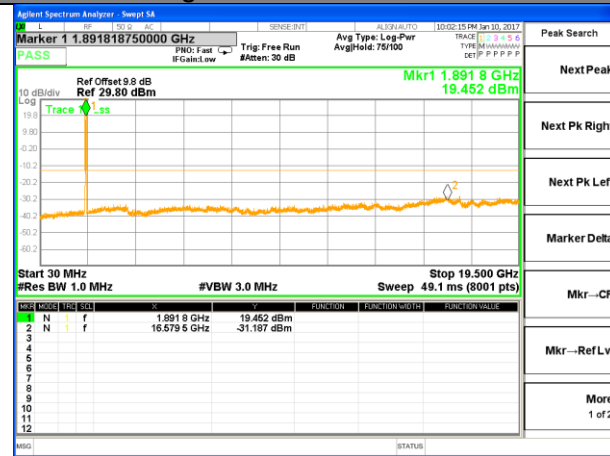

Highest Channel / 16QAM

LTE BAND 2

LTE Band 2 / 15MHz /Emission

Lowest Channel / QPSK

Lowest Channel / 16QAM

Middle Channel / QPSK

Middle Channel / 16QAM

Highest Channel / QPSK

Highest Channel / 16QAM

LTE BAND 2

LTE Band 2 / 20MHz /Emission

Lowest Channel / QPSK

Lowest Channel / 16QAM

Middle Channel / QPSK

Middle Channel / 16QAM

Highest Channel / QPSK

Highest Channel / 16QAM

LTE BAND 4

LTE Band 4 / 1.4MHz /Emission

Lowest Channel / QPSK

Lowest Channel / 16QAM

Middle Channel / QPSK

Middle Channel / 16QAM

Highest Channel / QPSK