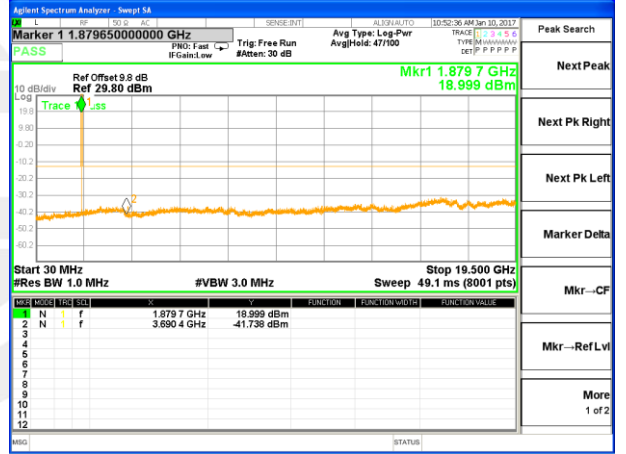

Middle Channel / 16QAM