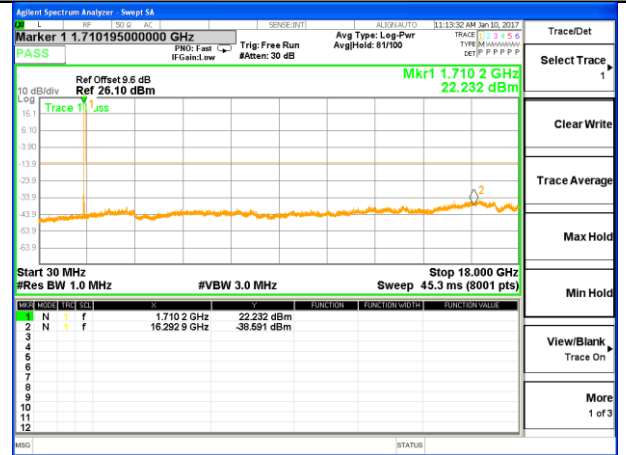

Highest Channel / 16QAM

LTE BAND 4

LTE Band 4 / 3MHz /Emission

Lowest Channel / QPSK

Lowest Channel / 16QAM

Middle Channel / QPSK

Middle Channel / 16QAM

Highest Channel / QPSK

Highest Channel / 16QAM

LTE BAND 4

LTE Band 4 / 5MHz /Emission

Lowest Channel / QPSK

Lowest Channel / 16QAM

Middle Channel / QPSK

Middle Channel / 16QAM

Highest Channel / QPSK

Highest Channel / 16QAM