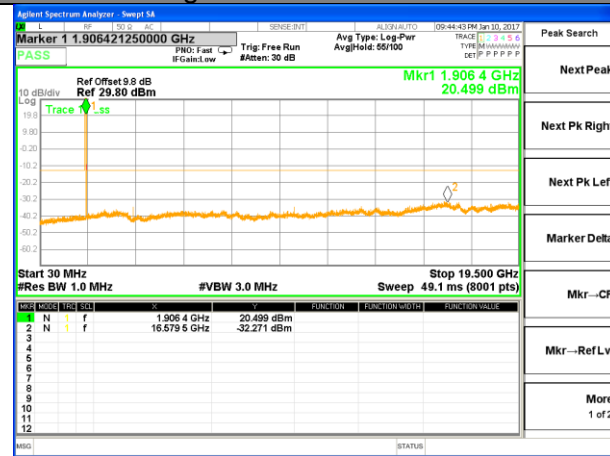

#### Highest Channel / QPSK

#### Highest Channel / 16QAM

LTE BAND 2

LTE Band 2 / 3MHz /Emission

Lowest Channel / QPSK

Lowest Channel / 16QAM

Middle Channel / QPSK

Middle Channel / 16QAM

Highest Channel / QPSK

Highest Channel / 16QAM

LTE BAND 2

LTE Band 2 / 5MHz /Emission

Lowest Channel / QPSK

Lowest Channel / 16QAM

Middle Channel / QPSK

Middle Channel / 16QAM

Highest Channel / QPSK