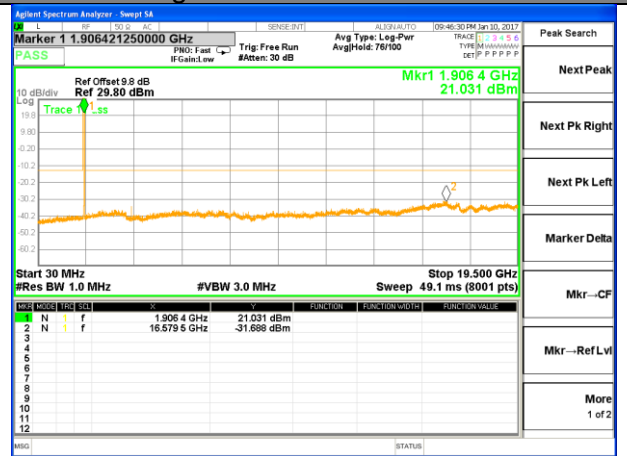

#### Highest Channel / QPSK

#### Highest Channel / 16QAM

LTE BAND 2

LTE Band 2 / 3MHz /Emission

Lowest Channel / QPSK

Lowest Channel / 16QAM

Middle Channel / QPSK

Middle Channel / 16QAM

Highest Channel / QPSK

Highest Channel / 16QAM

LTE BAND 2

LTE Band 2 / 5MHz /Emission

Lowest Channel / QPSK

Lowest Channel / 16QAM

Middle Channel / QPSK

Middle Channel / 16QAM

Highest Channel / QPSK

Highest Channel / 16QAM

LTE BAND 2

LTE Band 2 / 10MHz /Emission

Lowest Channel / QPSK

Lowest Channel / 16QAM

Middle Channel / QPSK

Middle Channel / 16QAM

Highest Channel / QPSK