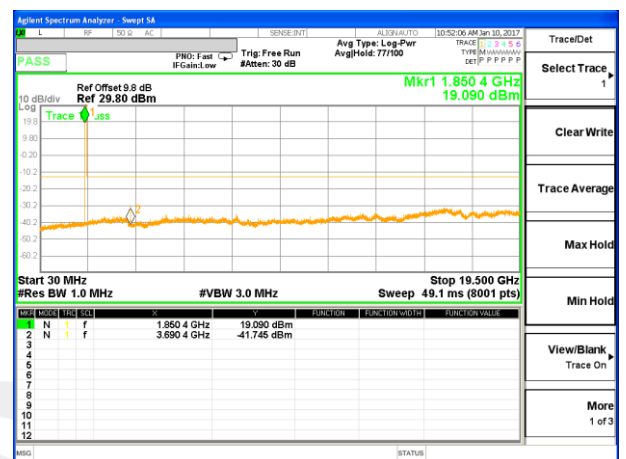

Lowest Channel / 16QAM