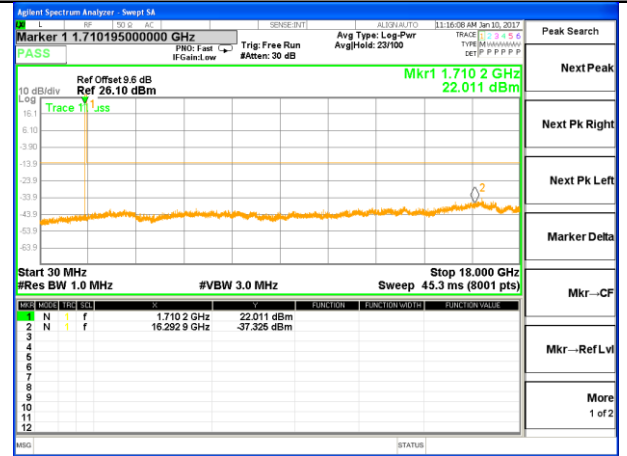

Highest Channel / 16QAM

LTE BAND 4

LTE Band 4 / 1.4MHz /Emission

Lowest Channel / QPSK

Lowest Channel / 16QAM

Middle Channel / QPSK

Middle Channel / 16QAM

Highest Channel / QPSK

Highest Channel / 16QAM

LTE BAND 4

LTE Band 4 / 3MHz /Emission

Lowest Channel / QPSK

Lowest Channel / 16QAM

Middle Channel / QPSK

Middle Channel / 16QAM

Highest Channel / QPSK

Highest Channel / 16QAM

LTE BAND 4

LTE Band 4 / 5MHz /Emission

Lowest Channel / QPSK

Lowest Channel / 16QAM

Middle Channel / QPSK

Middle Channel / 16QAM

Highest Channel / QPSK

Highest Channel / 16QAM