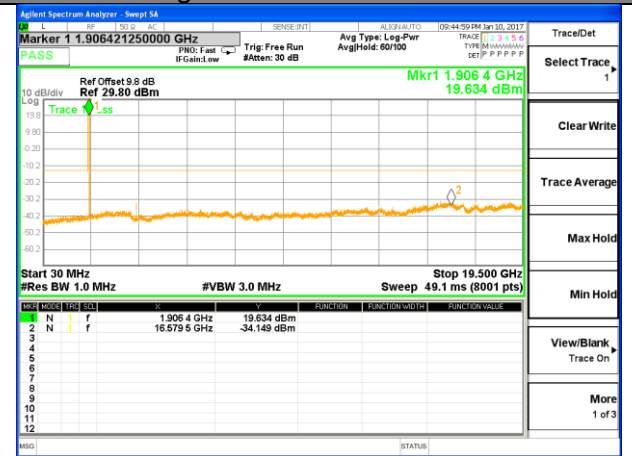

#### Highest Channel / QPSK

#### Highest Channel / 16QAM

LTE BAND 2

LTE Band 2 / 3MHz /Emission

Lowest Channel / QPSK

Lowest Channel / 16QAM

Middle Channel / QPSK

Middle Channel / 16QAM

Highest Channel / QPSK

Highest Channel / 16QAM

LTE BAND 2

LTE Band 2 / 5MHz /Emission

Lowest Channel / QPSK

Lowest Channel / 16QAM

Middle Channel / QPSK

Middle Channel / 16QAM

Highest Channel / QPSK