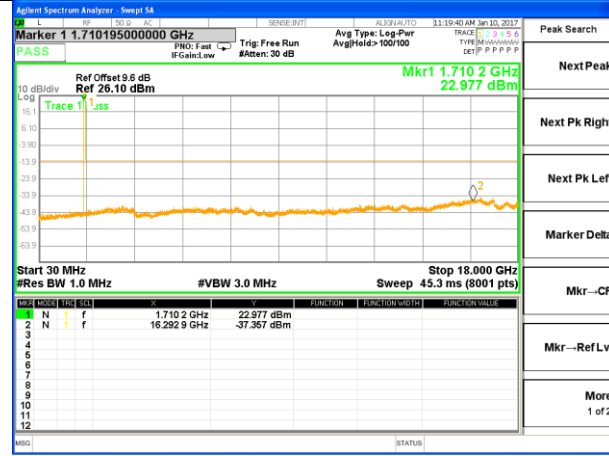

Highest Channel / 16QAM

LTE BAND 2

LTE Band 2 / 20MHz /Emission

Lowest Channel / QPSK

Lowest Channel / 16QAM

Middle Channel / QPSK

Middle Channel / 16QAM

Highest Channel / QPSK

Highest Channel / 16QAM

LTE BAND 4

LTE Band 4 / 1.4MHz /Emission

Lowest Channel / QPSK

Lowest Channel / 16QAM

Middle Channel / QPSK

Middle Channel / 16QAM

Highest Channel / QPSK

Highest Channel / 16QAM

LTE BAND 4

LTE Band 4 / 3MHz /Emission

Lowest Channel / QPSK

Lowest Channel / 16QAM

Middle Channel / QPSK

Middle Channel / 16QAM

Highest Channel / QPSK