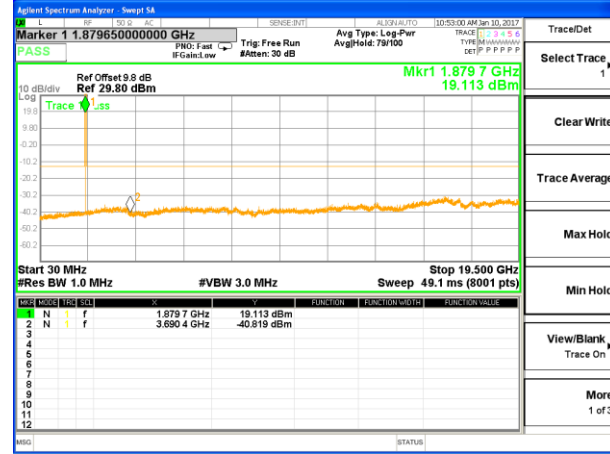

Middle Channel / QPSK