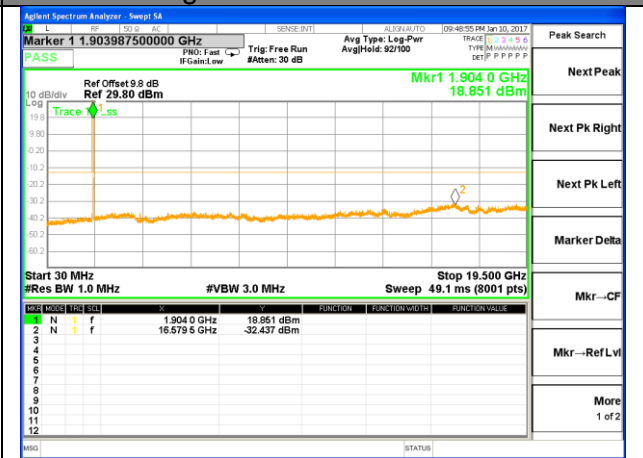

Highest Channel / 16QAM

LTE BAND 2

LTE Band 2 / 5MHz /Emission

Lowest Channel / QPSK

Lowest Channel / 16QAM

Middle Channel / QPSK

Middle Channel / 16QAM

Highest Channel / QPSK

Highest Channel / 16QAM

LTE BAND 2

LTE Band 2 / 10MHz /Emission

Lowest Channel / QPSK

Lowest Channel / 16QAM

Middle Channel / QPSK

Middle Channel / 16QAM

Highest Channel / QPSK

Highest Channel / 16QAM

LTE BAND 2

LTE Band 2 / 15MHz /Emission

Lowest Channel / QPSK

Lowest Channel / 16QAM

Middle Channel / QPSK

Middle Channel / 16QAM

Highest Channel / QPSK