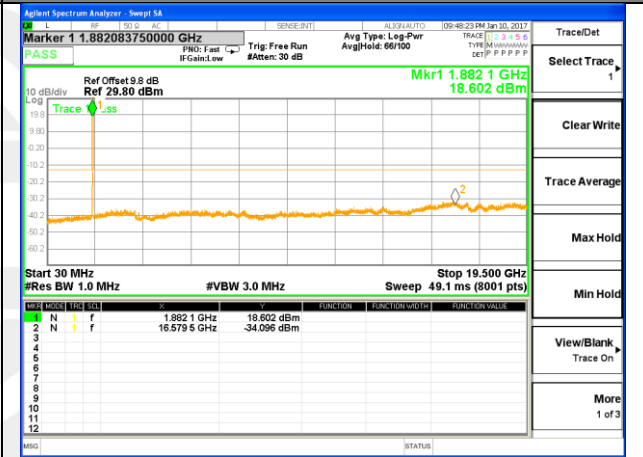

Highest Channel / 16QAM

LTE BAND 2

LTE Band 2 / 5MHz /Emission

Lowest Channel / QPSK

Lowest Channel / 16QAM

Middle Channel / QPSK

Middle Channel / 16QAM

Highest Channel / QPSK

Highest Channel / 16QAM

LTE BAND 2

LTE Band 2 / 10MHz /Emission

Lowest Channel / QPSK

Lowest Channel / 16QAM

Middle Channel / QPSK

Middle Channel / 16QAM

Highest Channel / QPSK

Highest Channel / 16QAM

LTE BAND 2

LTE Band 2 / 15MHz /Emission

Lowest Channel / QPSK

Lowest Channel / 16QAM

Middle Channel / QPSK

Middle Channel / 16QAM

Highest Channel / QPSK