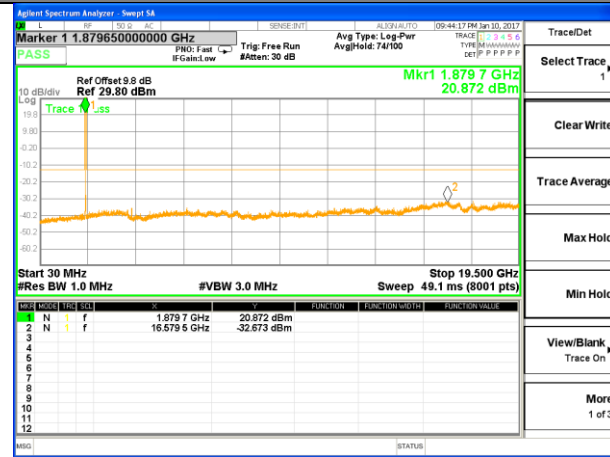

#### Highest Channel / QPSK

#### Highest Channel / 16QAM

LTE BAND 2

LTE Band 2 / 3MHz /Emission

Lowest Channel / QPSK

Lowest Channel / 16QAM

Middle Channel / QPSK

Middle Channel / 16QAM

Highest Channel / QPSK

Highest Channel / 16QAM

LTE BAND 2

LTE Band 2 / 5MHz /Emission

Lowest Channel / QPSK

Lowest Channel / 16QAM

Middle Channel / QPSK

Middle Channel / 16QAM

Highest Channel / QPSK