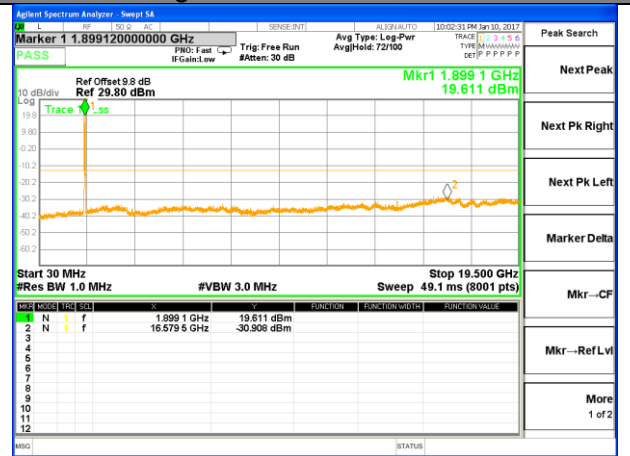

Highest Channel / 16QAM

LTE BAND 2

LTE Band 2 / 15MHz /Emission

Lowest Channel / QPSK

Lowest Channel / 16QAM

Middle Channel / QPSK

Middle Channel / 16QAM

Highest Channel / QPSK

Highest Channel / 16QAM

LTE BAND 2

LTE Band 2 / 20MHz /Emission

Lowest Channel / QPSK

Lowest Channel / 16QAM

Middle Channel / QPSK

Middle Channel / 16QAM

Highest Channel / QPSK

Highest Channel / 16QAM

LTE BAND 4

LTE Band 4 / 1.4MHz /Emission

Lowest Channel / QPSK

Lowest Channel / 16QAM

Middle Channel / QPSK

Middle Channel / 16QAM

Highest Channel / QPSK