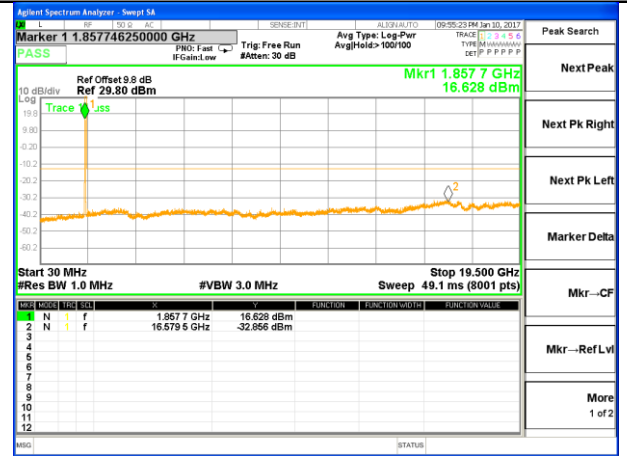

Highest Channel / 16QAM

LTE BAND 2

LTE Band 2 / 10MHz /Emission

Lowest Channel / QPSK

Lowest Channel / 16QAM

Middle Channel / QPSK

Middle Channel / 16QAM

Highest Channel / QPSK

Highest Channel / 16QAM

LTE BAND 2

LTE Band 2 / 15MHz /Emission

Lowest Channel / QPSK

Lowest Channel / 16QAM

Middle Channel / QPSK

Middle Channel / 16QAM

Highest Channel / QPSK

Highest Channel / 16QAM

LTE BAND 2

LTE Band 2 / 20MHz /Emission

Lowest Channel / QPSK

Lowest Channel / 16QAM

Middle Channel / QPSK

Middle Channel / 16QAM

Highest Channel / QPSK