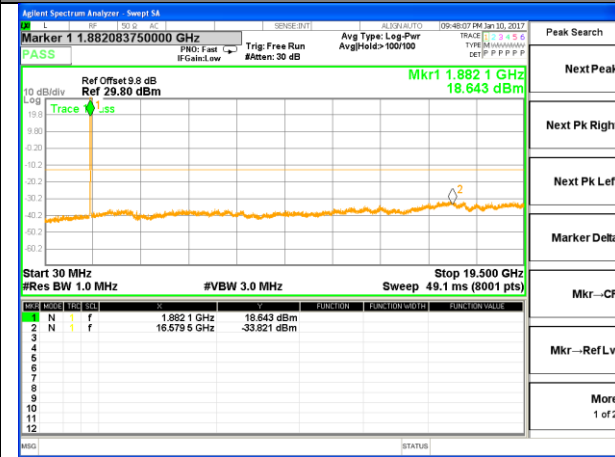

Highest Channel / 16QAM

LTE BAND 2

LTE Band 2 / 5MHz /Emission

Lowest Channel / QPSK

Lowest Channel / 16QAM

Middle Channel / QPSK

Middle Channel / 16QAM

Highest Channel / QPSK

Highest Channel / 16QAM

LTE BAND 2

LTE Band 2 / 10MHz /Emission

Lowest Channel / QPSK

Lowest Channel / 16QAM

Middle Channel / QPSK

Middle Channel / 16QAM

Highest Channel / QPSK

Highest Channel / 16QAM

LTE BAND 2

LTE Band 2 / 15MHz /Emission

Lowest Channel / QPSK

Lowest Channel / 16QAM

Middle Channel / QPSK

Middle Channel / 16QAM

Highest Channel / QPSK