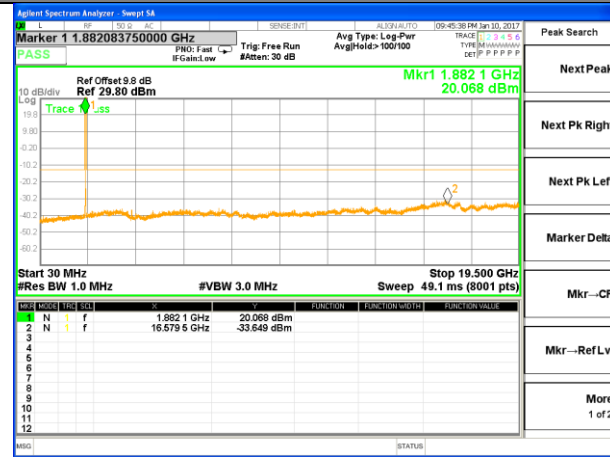

#### Highest Channel / 16QAM

LTE BAND 2

LTE Band 2 / 3MHz /Emission

Lowest Channel / QPSK

Lowest Channel / 16QAM

Middle Channel / QPSK

Middle Channel / 16QAM

Highest Channel / QPSK

Highest Channel / 16QAM

LTE BAND 2

LTE Band 2 / 5MHz /Emission

Lowest Channel / QPSK

Lowest Channel / 16QAM

Middle Channel / QPSK

Middle Channel / 16QAM

Highest Channel / QPSK

Highest Channel / 16QAM

LTE BAND 2

LTE Band 2 / 10MHz /Emission

Lowest Channel / QPSK

Lowest Channel / 16QAM

Middle Channel / QPSK

Middle Channel / 16QAM

Highest Channel / QPSK