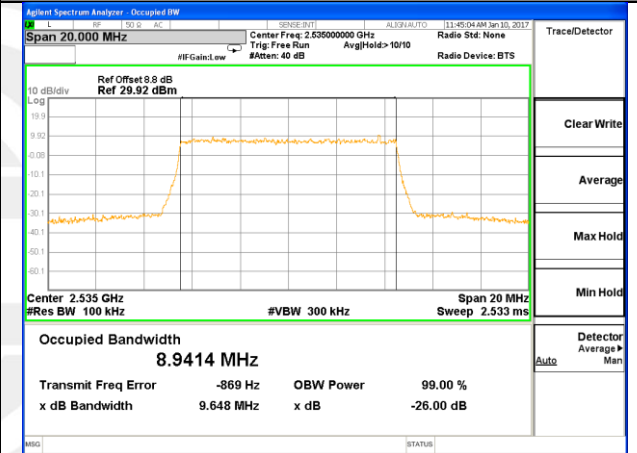

LTE band 7

LTE band 7 (99% and -26 Bandwidth)

Lowest Channel / 5MHz / QPSK

Lowest Channel / 5MHz / 16QAM

Middle Channel / 5MHz / QPSK

Middle Channel / 5MHz / 16QAM

Highest Channel / 5MHz / QPSK

Highest Channel / 5MHz / 16QAM

LTE band 7

LTE band 7 (99% and -26 Bandwidth)

Lowest Channel / 10MHz / QPSK

Lowest Channel / 10MHz / 16QAM

Middle Channel / 10MHz / QPSK

Middle Channel / 10MHz / 16QAM

Highest Channel / 10MHz / QPSK

Highest Channel / 10MHz / 16QAM

LTE band 7

LTE band 7 (99% and -26 Bandwidth)

Lowest Channel / 15MHz / QPSK

Lowest Channel / 15MHz / 16QAM

Middle Channel / 15MHz / QPSK

Middle Channel / 15MHz / 16QAM

Highest Channel / 15MHz / QPSK

Highest Channel / 15MHz / 16QAM