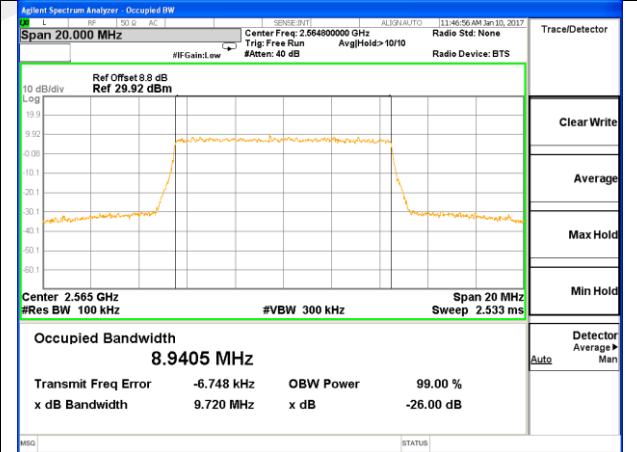

LTE band 7

LTE band 7 (99% and -26 Bandwidth)

Lowest Channel / 5MHz / QPSK

Lowest Channel / 5MHz / 16QAM

Middle Channel / 5MHz / QPSK

Middle Channel / 5MHz / 16QAM

Highest Channel / 5MHz / QPSK

Highest Channel / 5MHz / 16QAM

LTE band 7

LTE band 7 (99% and -26 Bandwidth)

Lowest Channel / 10MHz / QPSK

Lowest Channel / 10MHz / 16QAM

Middle Channel / 10MHz / QPSK

Middle Channel / 10MHz / 16QAM

Highest Channel / 10MHz / QPSK

Highest Channel / 10MHz / 16QAM

LTE band 7

LTE band 7 (99% and -26 Bandwidth)

Lowest Channel / 15MHz / QPSK

Lowest Channel / 15MHz / 16QAM

Middle Channel / 15MHz / QPSK

Middle Channel / 15MHz / 16QAM

Highest Channel / 15MHz / QPSK

Highest Channel / 15MHz / 16QAM