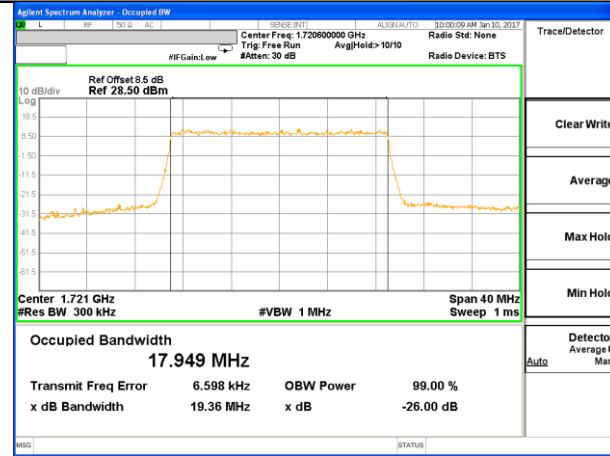

LTE band 4

LTE band 4 (99% and -26 Bandwidth)

Lowest Channel / 15MHz / QPSK

Lowest Channel / 15MHz / 16QAM

Middle Channel / 15MHz / QPSK

Middle Channel / 15MHz / 16QAM

Highest Channel / 15MHz / QPSK

Highest Channel / 15MHz / 16QAM

LTE band 4

LTE band 4 (99% and -26 Bandwidth)

Lowest Channel / 20MHz / QPSK

Lowest Channel / 20MHz / 16QAM

Middle Channel / 20MHz / QPSK

Middle Channel / 20MHz / 16QAM

Highest Channel / 20MHz / QPSK

Highest Channel / 20MHz / 16QAM

LTE band 7

LTE band 7 (99% and -26 Bandwidth)

Lowest Channel / 5MHz / QPSK

Lowest Channel / 5MHz / 16QAM

Middle Channel / 5MHz / QPSK

Middle Channel / 5MHz / 16QAM

Highest Channel / 5MHz / QPSK

Highest Channel / 5MHz / 16QAM