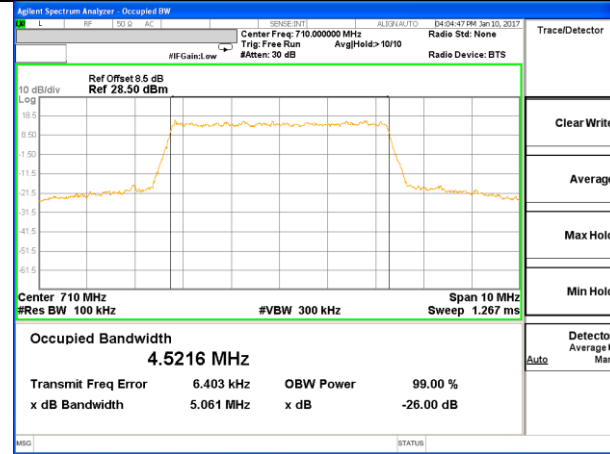

LTE band 7

LTE band 7 (99% and -26 Bandwidth)

Lowest Channel / 15MHz / QPSK

Lowest Channel / 15MHz / 16QAM

Middle Channel / 15MHz / QPSK

Middle Channel / 15MHz / 16QAM

Highest Channel / 15MHz / QPSK

Highest Channel / 15MHz / 16QAM

LTE band 7

LTE band 7 (99% and -26 Bandwidth)

LTE band 17

LTE band 17 (99% and -26 Bandwidth)

Lowest Channel / 5MHz / QPSK

Lowest Channel / 5MHz / 16QAM

Middle Channel / 5MHz / QPSK

Middle Channel / 5MHz / 16QAM

Highest Channel / 5MHz / QPSK

Highest Channel / 5MHz / 16QAM

LTE band 17

LTE band 17 (99% and -26 Bandwidth)