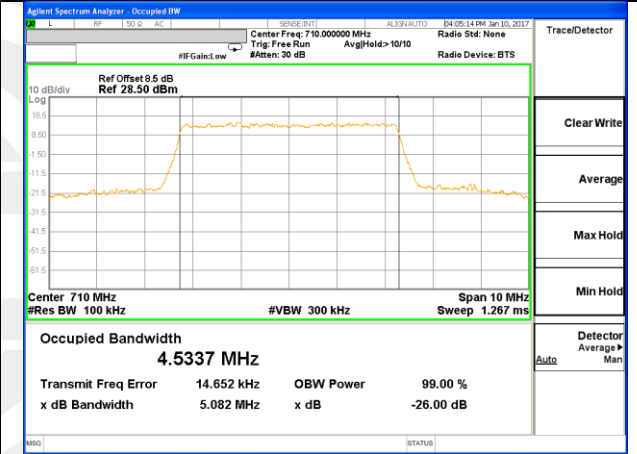

LTE band 7

LTE band 7 (99% and -26 Bandwidth)

Lowest Channel / 15MHz / QPSK

Lowest Channel / 15MHz / 16QAM

Middle Channel / 15MHz / QPSK

Middle Channel / 15MHz / 16QAM

Highest Channel / 15MHz / QPSK

Highest Channel / 15MHz / 16QAM

LTE band 7

LTE band 7 (99% and -26 Bandwidth)

LTE band 17

LTE band 17 (99% and -26 Bandwidth)

Lowest Channel / 5MHz / QPSK

Lowest Channel / 5MHz / 16QAM

Middle Channel / 5MHz / QPSK

Middle Channel / 5MHz / 16QAM

Highest Channel / 5MHz / QPSK

Highest Channel / 5MHz / 16QAM

LTE band 17

LTE band 17 (99% and -26 Bandwidth)