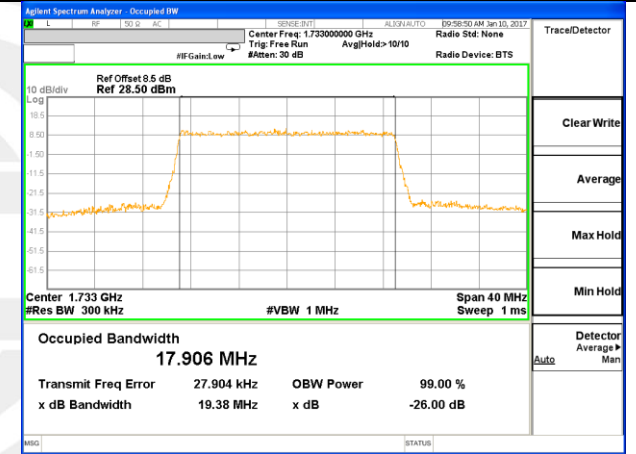

LTE band 4

LTE band 4 (99% and -26 Bandwidth)

Lowest Channel / 15MHz / QPSK

Lowest Channel / 15MHz / 16QAM

Middle Channel / 15MHz / QPSK

Middle Channel / 15MHz / 16QAM

Highest Channel / 15MHz / QPSK

Highest Channel / 15MHz / 16QAM

LTE band 4

LTE band 4 (99% and -26 Bandwidth)

Lowest Channel / 20MHz / QPSK

Lowest Channel / 20MHz / 16QAM

Middle Channel / 20MHz / QPSK

Middle Channel / 20MHz / 16QAM

Highest Channel / 20MHz / QPSK

Highest Channel / 20MHz / 16QAM

LTE band 7

LTE band 7 (99% and -26 Bandwidth)

Lowest Channel / 5MHz / QPSK

Lowest Channel / 5MHz / 16QAM

Middle Channel / 5MHz / QPSK

Middle Channel / 5MHz / 16QAM

Highest Channel / 5MHz / QPSK

Highest Channel / 5MHz / 16QAM