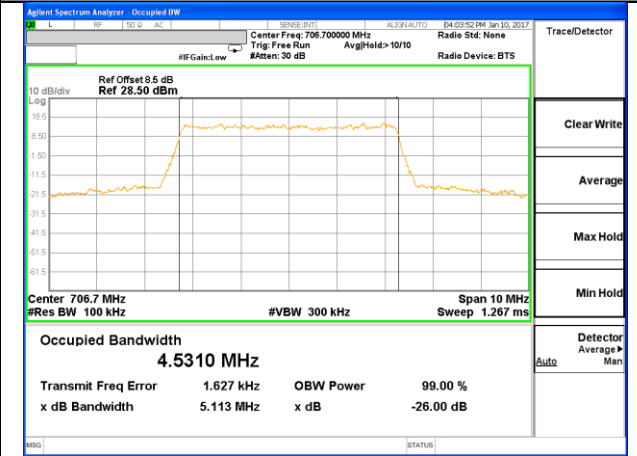

LTE band 7

LTE band 7 (99% and -26 Bandwidth)

Lowest Channel / 15MHz / QPSK

Lowest Channel / 15MHz / 16QAM

Middle Channel / 15MHz / QPSK

Middle Channel / 15MHz / 16QAM

Highest Channel / 15MHz / QPSK

Highest Channel / 15MHz / 16QAM

LTE band 7

LTE band 7 (99% and -26 Bandwidth)

LTE band 17

LTE band 17 (99% and -26 Bandwidth)

Lowest Channel / 5MHz / QPSK

Lowest Channel / 5MHz / 16QAM

Middle Channel / 5MHz / QPSK

Middle Channel / 5MHz / 16QAM

Highest Channel / 5MHz / QPSK

Highest Channel / 5MHz / 16QAM

LTE band 17

LTE band 17 (99% and -26 Bandwidth)