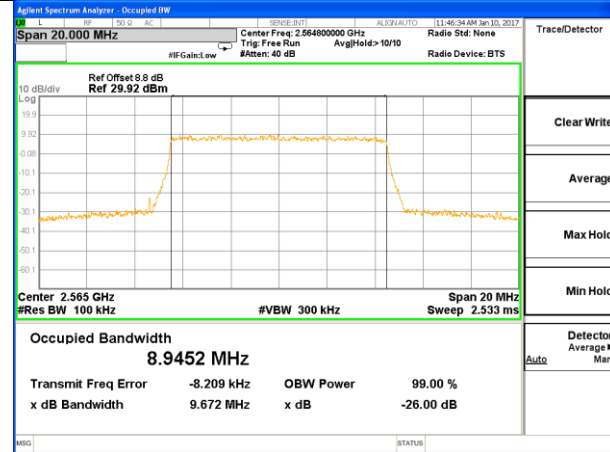

LTE band 7

LTE band 7 (99% and -26 Bandwidth)

Lowest Channel / 5MHz / QPSK

Lowest Channel / 5MHz / 16QAM

Middle Channel / 5MHz / QPSK

Middle Channel / 5MHz / 16QAM

Highest Channel / 5MHz / QPSK

Highest Channel / 5MHz / 16QAM

LTE band 7

LTE band 7 (99% and -26 Bandwidth)

Lowest Channel / 10MHz / QPSK

Lowest Channel / 10MHz / 16QAM

Middle Channel / 10MHz / QPSK

Middle Channel / 10MHz / 16QAM

Highest Channel / 10MHz / QPSK

Highest Channel / 10MHz / 16QAM

LTE band 7

LTE band 7 (99% and -26 Bandwidth)

Lowest Channel / 15MHz / QPSK

Lowest Channel / 15MHz / 16QAM

Middle Channel / 15MHz / QPSK

Middle Channel / 15MHz / 16QAM

Highest Channel / 15MHz / QPSK

Highest Channel / 15MHz / 16QAM