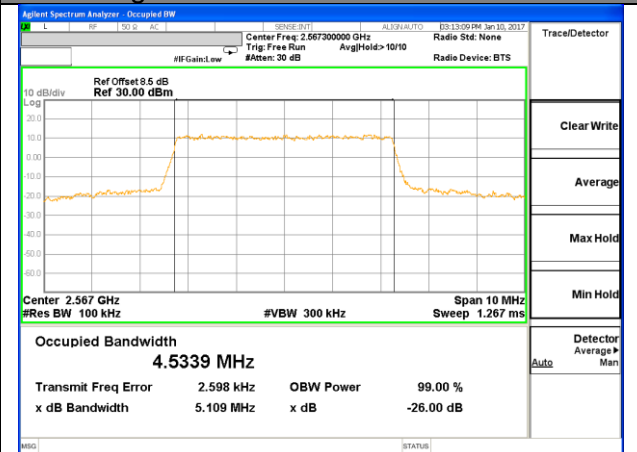

LTE band 4

LTE band 4 (99% and -26 Bandwidth)

Lowest Channel / 20MHz / QPSK

Lowest Channel / 20MHz / 16QAM

Middle Channel / 20MHz / QPSK

Middle Channel / 20MHz / 16QAM

Highest Channel / 20MHz / QPSK

Highest Channel / 20MHz / 16QAM

LTE band 7

LTE band 7 (99% and -26 Bandwidth)

Lowest Channel / 5MHz / QPSK

Lowest Channel / 5MHz / 16QAM

Middle Channel / 5MHz / QPSK

Middle Channel / 5MHz / 16QAM

Highest Channel / 5MHz / QPSK

Highest Channel / 5MHz / 16QAM

LTE band 7

LTE band 7 (99% and -26 Bandwidth)

Lowest Channel / 10MHz / QPSK

Lowest Channel / 10MHz / 16QAM

Middle Channel / 10MHz / QPSK

Middle Channel / 10MHz / 16QAM

Highest Channel / 10MHz / QPSK

Highest Channel / 10MHz / 16QAM