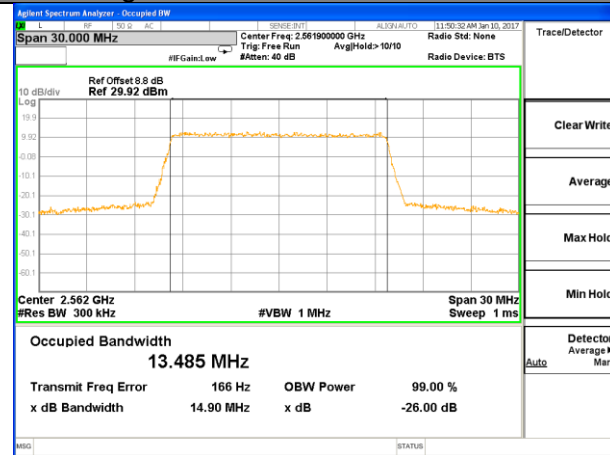

LTE band 7

LTE band 7 (99% and -26 Bandwidth)

Lowest Channel / 10MHz / QPSK

Lowest Channel / 10MHz / 16QAM

Middle Channel / 10MHz / QPSK

Middle Channel / 10MHz / 16QAM

Highest Channel / 10MHz / QPSK

Highest Channel / 10MHz / 16QAM

LTE band 7

LTE band 7 (99% and -26 Bandwidth)

Lowest Channel / 15MHz / QPSK

Lowest Channel / 15MHz / 16QAM

Middle Channel / 15MHz / QPSK

Middle Channel / 15MHz / 16QAM

Highest Channel / 15MHz / QPSK

Highest Channel / 15MHz / 16QAM

LTE band 7

LTE band 7 (99% and -26 Bandwidth)

LTE band 17

LTE band 17 (99% and -26 Bandwidth)

Lowest Channel / 5MHz / QPSK

Lowest Channel / 5MHz / 16QAM

Middle Channel / 5MHz / QPSK

Middle Channel / 5MHz / 16QAM