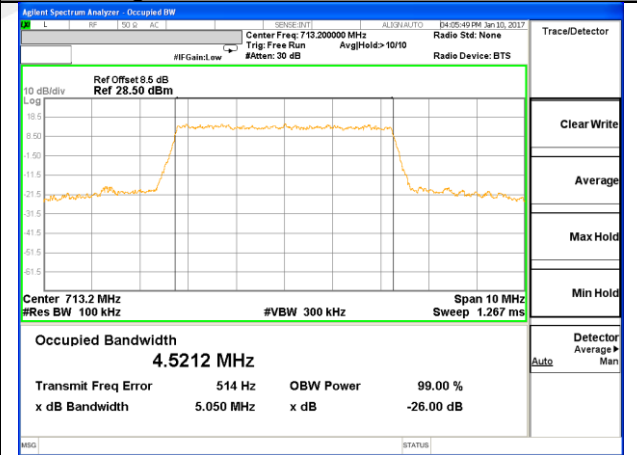

LTE band 7

LTE band 7 (99% and -26 Bandwidth)

Lowest Channel / 15MHz / QPSK

Lowest Channel / 15MHz / 16QAM

Middle Channel / 15MHz / QPSK

Middle Channel / 15MHz / 16QAM

Highest Channel / 15MHz / QPSK

Highest Channel / 15MHz / 16QAM

LTE band 7

LTE band 7 (99% and -26 Bandwidth)

LTE band 17

LTE band 17 (99% and -26 Bandwidth)

Lowest Channel / 5MHz / QPSK

Lowest Channel / 5MHz / 16QAM

Middle Channel / 5MHz / QPSK

Middle Channel / 5MHz / 16QAM

Highest Channel / 5MHz / QPSK

Highest Channel / 5MHz / 16QAM

LTE band 17

LTE band 17 (99% and -26 Bandwidth)