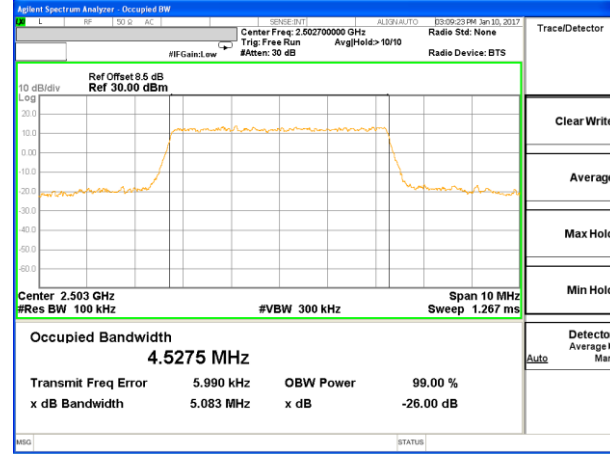

LTE band 4

LTE band 4 (99% and -26 Bandwidth)

Lowest Channel / 15MHz / QPSK

Lowest Channel / 15MHz / 16QAM

Middle Channel / 15MHz / QPSK

Middle Channel / 15MHz / 16QAM

Highest Channel / 15MHz / QPSK

Highest Channel / 15MHz / 16QAM

LTE band 4

LTE band 4 (99% and -26 Bandwidth)

Lowest Channel / 20MHz / QPSK

Lowest Channel / 20MHz / 16QAM

Middle Channel / 20MHz / QPSK

Middle Channel / 20MHz / 16QAM

Highest Channel / 20MHz / QPSK

Highest Channel / 20MHz / 16QAM

LTE band 7

LTE band 7 (99% and -26 Bandwidth)

Lowest Channel / 5MHz / QPSK

Lowest Channel / 5MHz / 16QAM

Middle Channel / 5MHz / QPSK

Middle Channel / 5MHz / 16QAM

Highest Channel / 5MHz / QPSK

Highest Channel / 5MHz / 16QAM