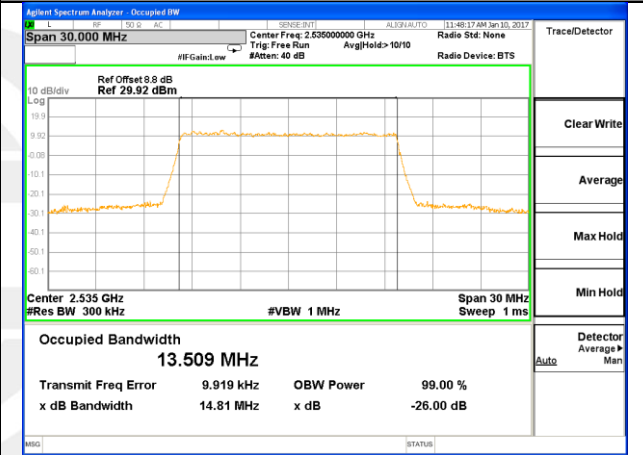

LTE band 7

LTE band 7 (99% and -26 Bandwidth)

Lowest Channel / 10MHz / QPSK

Lowest Channel / 10MHz / 16QAM

Middle Channel / 10MHz / QPSK

Middle Channel / 10MHz / 16QAM

Highest Channel / 10MHz / QPSK

Highest Channel / 10MHz / 16QAM

LTE band 7

LTE band 7 (99% and -26 Bandwidth)

Lowest Channel / 15MHz / QPSK

Lowest Channel / 15MHz / 16QAM

Middle Channel / 15MHz / QPSK

Middle Channel / 15MHz / 16QAM

Highest Channel / 15MHz / QPSK

Highest Channel / 15MHz / 16QAM

LTE band 7

LTE band 7 (99% and -26 Bandwidth)

LTE band 17

LTE band 17 (99% and -26 Bandwidth)

Lowest Channel / 5MHz / QPSK

Lowest Channel / 5MHz / 16QAM

Middle Channel / 5MHz / QPSK

Middle Channel / 5MHz / 16QAM