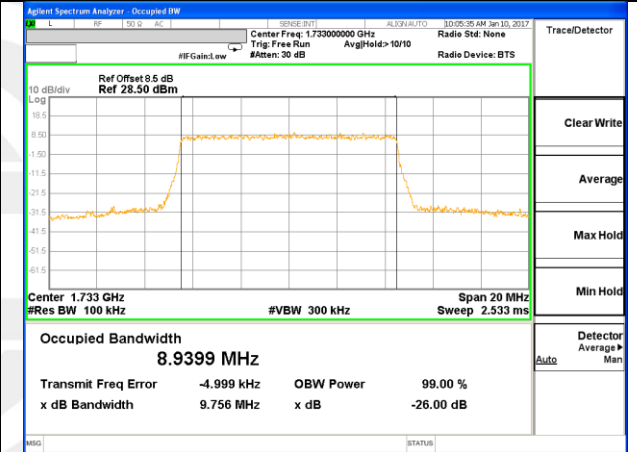

LTE band 4

LTE band 4 (99% and -26 Bandwidth)

Lowest Channel / 10MHz / QPSK

Lowest Channel / 10MHz / 16QAM

Middle Channel / 10MHz / QPSK

Middle Channel / 10MHz / 16QAM

Highest Channel / 10MHz / QPSK

Highest Channel / 10MHz / 16QAM

LTE band 4

LTE band 4 (99% and -26 Bandwidth)

Lowest Channel / 15MHz / QPSK

Lowest Channel / 15MHz / 16QAM

Middle Channel / 15MHz / QPSK

Middle Channel / 15MHz / 16QAM

Highest Channel / 15MHz / QPSK

Highest Channel / 15MHz / 16QAM

LTE band 4

LTE band 4 (99% and -26 Bandwidth)

Lowest Channel / 20MHz / QPSK

Lowest Channel / 20MHz / 16QAM

Middle Channel / 20MHz / QPSK

Middle Channel / 20MHz / 16QAM

Highest Channel / 20MHz / QPSK

Highest Channel / 20MHz / 16QAM