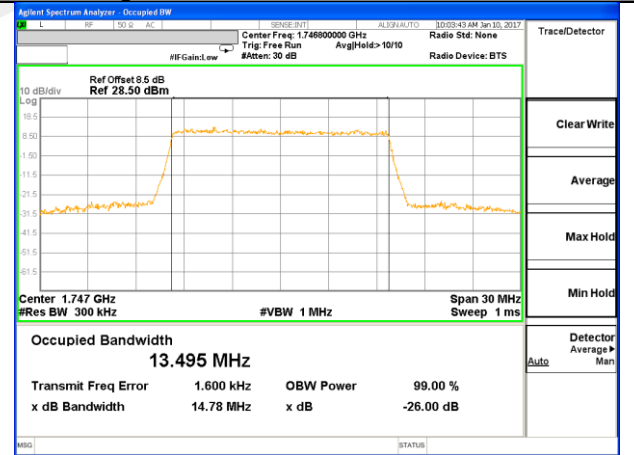

LTE band 4

LTE band 4 (99% and -26 Bandwidth)

Lowest Channel / 15MHz / QPSK

Lowest Channel / 15MHz / 16QAM

Middle Channel / 15MHz / QPSK

Middle Channel / 15MHz / 16QAM

Highest Channel / 15MHz / QPSK

Highest Channel / 15MHz / 16QAM

LTE band 4

LTE band 4 (99% and -26 Bandwidth)

Lowest Channel / 20MHz / QPSK

Lowest Channel / 20MHz / 16QAM

Middle Channel / 20MHz / QPSK

Middle Channel / 20MHz / 16QAM

Highest Channel / 20MHz / QPSK

Highest Channel / 20MHz / 16QAM

LTE band 7

LTE band 7 (99% and -26 Bandwidth)

Lowest Channel / 5MHz / QPSK

Lowest Channel / 5MHz / 16QAM

Middle Channel / 5MHz / QPSK

Middle Channel / 5MHz / 16QAM

Highest Channel / 5MHz / QPSK

Highest Channel / 5MHz / 16QAM