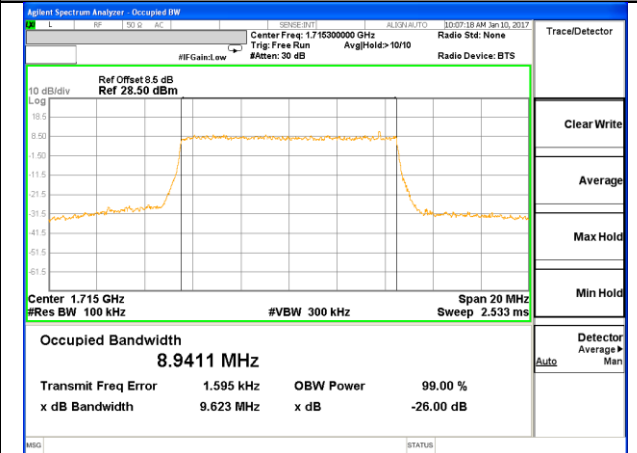

LTE band 4

LTE band 4 (99% and -26 Bandwidth)

Lowest Channel / 10MHz / QPSK

Lowest Channel / 10MHz / 16QAM

Middle Channel / 10MHz / QPSK

Middle Channel / 10MHz / 16QAM

Highest Channel / 10MHz / QPSK

Highest Channel / 10MHz / 16QAM

LTE band 4

LTE band 4 (99% and -26 Bandwidth)

Lowest Channel / 15MHz / QPSK

Lowest Channel / 15MHz / 16QAM

Middle Channel / 15MHz / QPSK

Middle Channel / 15MHz / 16QAM

Highest Channel / 15MHz / QPSK

Highest Channel / 15MHz / 16QAM

LTE band 4

LTE band 4 (99% and -26 Bandwidth)

Lowest Channel / 20MHz / QPSK

Lowest Channel / 20MHz / 16QAM

Middle Channel / 20MHz / QPSK

Middle Channel / 20MHz / 16QAM

Highest Channel / 20MHz / QPSK

Highest Channel / 20MHz / 16QAM