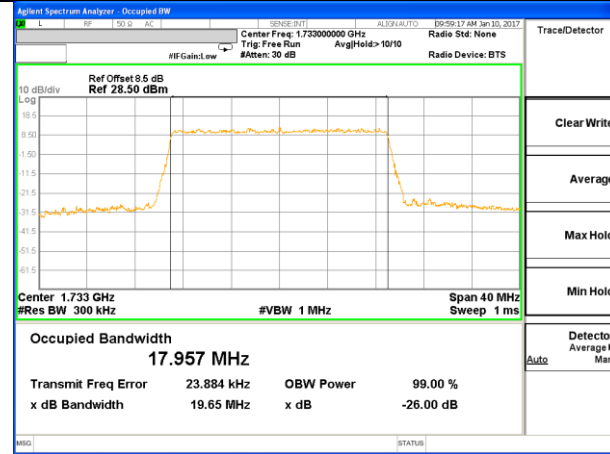

LTE band 4

LTE band 4 (99% and -26 Bandwidth)

Lowest Channel / 15MHz / QPSK

Lowest Channel / 15MHz / 16QAM

Middle Channel / 15MHz / QPSK

Middle Channel / 15MHz / 16QAM

Highest Channel / 15MHz / QPSK

Highest Channel / 15MHz / 16QAM

LTE band 4

LTE band 4 (99% and -26 Bandwidth)

Lowest Channel / 20MHz / QPSK

Lowest Channel / 20MHz / 16QAM

Middle Channel / 20MHz / QPSK

Middle Channel / 20MHz / 16QAM

Highest Channel / 20MHz / QPSK

Highest Channel / 20MHz / 16QAM

LTE band 7

LTE band 7 (99% and -26 Bandwidth)

Lowest Channel / 5MHz / QPSK

Lowest Channel / 5MHz / 16QAM

Middle Channel / 5MHz / QPSK

Middle Channel / 5MHz / 16QAM

Highest Channel / 5MHz / QPSK

Highest Channel / 5MHz / 16QAM