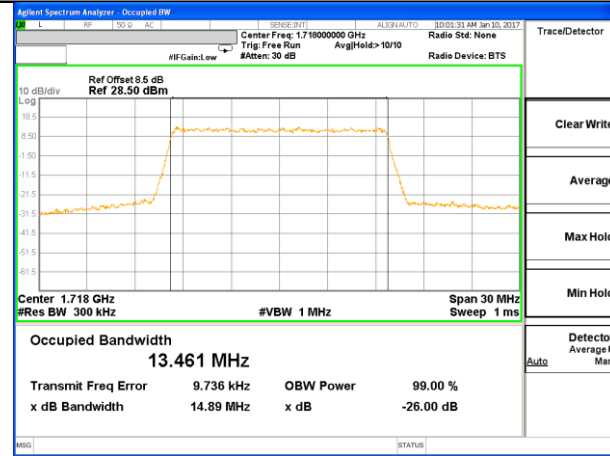

LTE band 4

LTE band 4 (99% and -26 Bandwidth)

Lowest Channel / 10MHz / QPSK

Lowest Channel / 10MHz / 16QAM

Middle Channel / 10MHz / QPSK

Middle Channel / 10MHz / 16QAM

Highest Channel / 10MHz / QPSK

Highest Channel / 10MHz / 16QAM

LTE band 4

LTE band 4 (99% and -26 Bandwidth)

Lowest Channel / 15MHz / QPSK

Lowest Channel / 15MHz / 16QAM

Middle Channel / 15MHz / QPSK

Middle Channel / 15MHz / 16QAM

Highest Channel / 15MHz / QPSK

Highest Channel / 15MHz / 16QAM

LTE band 4

LTE band 4 (99% and -26 Bandwidth)

Lowest Channel / 20MHz / QPSK

Lowest Channel / 20MHz / 16QAM

Middle Channel / 20MHz / QPSK

Middle Channel / 20MHz / 16QAM

Highest Channel / 20MHz / QPSK

Highest Channel / 20MHz / 16QAM