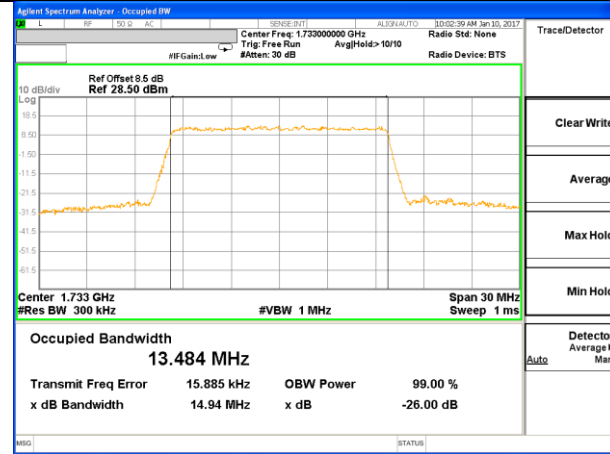

LTE band 4

LTE band 4 (99% and -26 Bandwidth)

Lowest Channel / 15MHz / QPSK

Lowest Channel / 15MHz / 16QAM

Middle Channel / 15MHz / QPSK

Middle Channel / 15MHz / 16QAM

Highest Channel / 15MHz / QPSK

Highest Channel / 15MHz / 16QAM

LTE band 4

LTE band 4 (99% and -26 Bandwidth)

Lowest Channel / 20MHz / QPSK

Lowest Channel / 20MHz / 16QAM

Middle Channel / 20MHz / QPSK

Middle Channel / 20MHz / 16QAM

Highest Channel / 20MHz / QPSK

Highest Channel / 20MHz / 16QAM

LTE band 7

LTE band 7 (99% and -26 Bandwidth)

Lowest Channel / 5MHz / QPSK

Lowest Channel / 5MHz / 16QAM

Middle Channel / 5MHz / QPSK

Middle Channel / 5MHz / 16QAM

Highest Channel / 5MHz / QPSK

Highest Channel / 5MHz / 16QAM