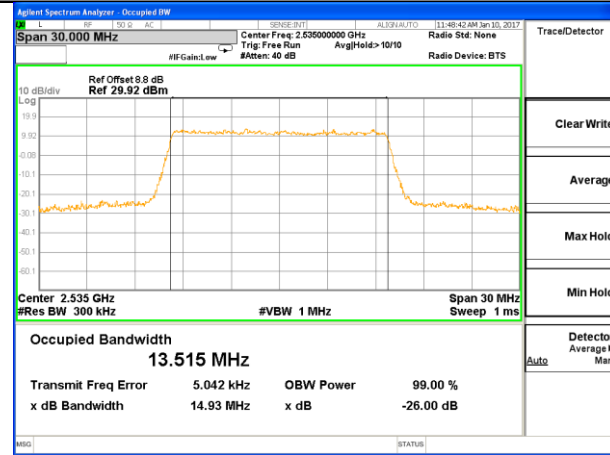

LTE band 7

LTE band 7 (99% and -26 Bandwidth)

Lowest Channel / 10MHz / QPSK

Lowest Channel / 10MHz / 16QAM

Middle Channel / 10MHz / QPSK

Middle Channel / 10MHz / 16QAM

Highest Channel / 10MHz / QPSK

Highest Channel / 10MHz / 16QAM

LTE band 7

LTE band 7 (99% and -26 Bandwidth)

Lowest Channel / 15MHz / QPSK

Lowest Channel / 15MHz / 16QAM

Middle Channel / 15MHz / QPSK

Middle Channel / 15MHz / 16QAM

Highest Channel / 15MHz / QPSK

Highest Channel / 15MHz / 16QAM

LTE band 7

LTE band 7 (99% and -26 Bandwidth)

LTE band 17

LTE band 17 (99% and -26 Bandwidth)

Lowest Channel / 5MHz / QPSK

Lowest Channel / 5MHz / 16QAM

Middle Channel / 5MHz / QPSK

Middle Channel / 5MHz / 16QAM