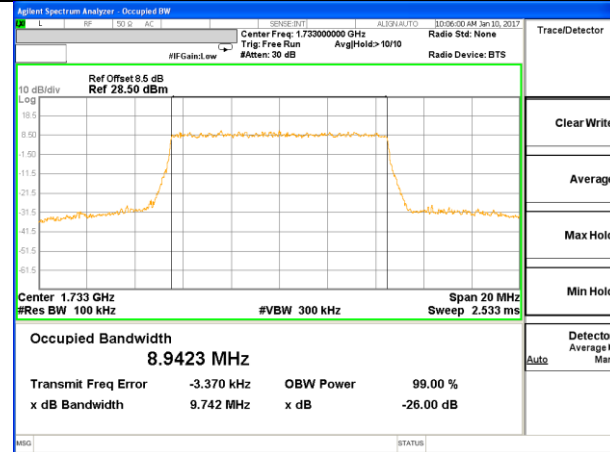

LTE band 4

LTE band 4 (99% and -26 Bandwidth)

Lowest Channel / 10MHz / QPSK

Lowest Channel / 10MHz / 16QAM

Middle Channel / 10MHz / QPSK

Middle Channel / 10MHz / 16QAM

Highest Channel / 10MHz / QPSK

Highest Channel / 10MHz / 16QAM

LTE band 4

LTE band 4 (99% and -26 Bandwidth)

Lowest Channel / 15MHz / QPSK

Lowest Channel / 15MHz / 16QAM

Middle Channel / 15MHz / QPSK

Middle Channel / 15MHz / 16QAM

Highest Channel / 15MHz / QPSK

Highest Channel / 15MHz / 16QAM

LTE band 4

LTE band 4 (99% and -26 Bandwidth)

Lowest Channel / 20MHz / QPSK

Lowest Channel / 20MHz / 16QAM

Middle Channel / 20MHz / QPSK

Middle Channel / 20MHz / 16QAM

Highest Channel / 20MHz / QPSK

Highest Channel / 20MHz / 16QAM