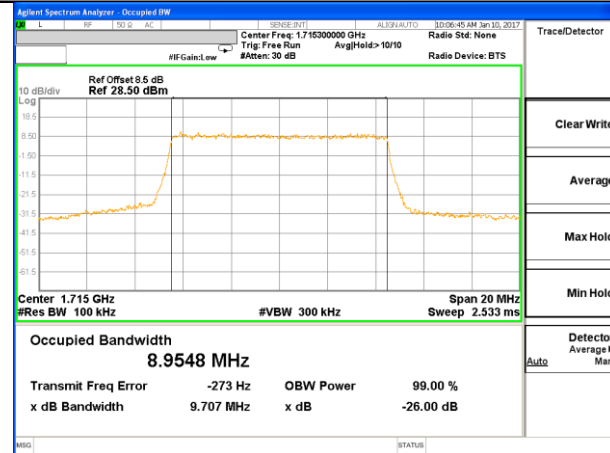

LTE band 4

LTE band 4 (99% and -26 Bandwidth)

Lowest Channel / 10MHz / QPSK

Lowest Channel / 10MHz / 16QAM

Middle Channel / 10MHz / QPSK

Middle Channel / 10MHz / 16QAM

Highest Channel / 10MHz / QPSK

Highest Channel / 10MHz / 16QAM

LTE band 4

LTE band 4 (99% and -26 Bandwidth)

Lowest Channel / 15MHz / QPSK

Lowest Channel / 15MHz / 16QAM

Middle Channel / 15MHz / QPSK

Middle Channel / 15MHz / 16QAM

Highest Channel / 15MHz / QPSK

Highest Channel / 15MHz / 16QAM

LTE band 4

LTE band 4 (99% and -26 Bandwidth)

Lowest Channel / 20MHz / QPSK

Lowest Channel / 20MHz / 16QAM

Middle Channel / 20MHz / QPSK

Middle Channel / 20MHz / 16QAM

Highest Channel / 20MHz / QPSK

Highest Channel / 20MHz / 16QAM