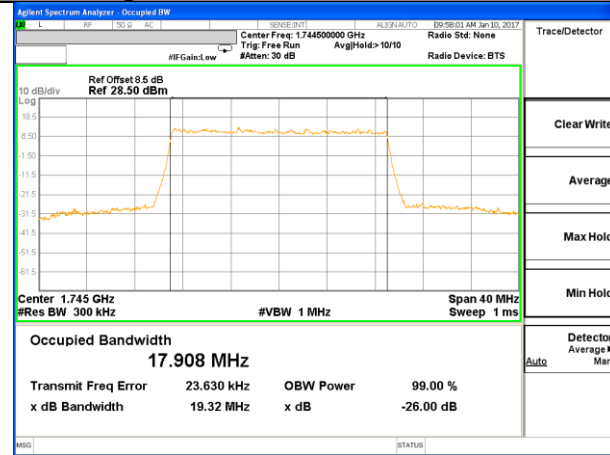

LTE band 4

LTE band 4 (99% and -26 Bandwidth)

Lowest Channel / 15MHz / QPSK

Lowest Channel / 15MHz / 16QAM

Middle Channel / 15MHz / QPSK

Middle Channel / 15MHz / 16QAM

Highest Channel / 15MHz / QPSK

Highest Channel / 15MHz / 16QAM

LTE band 4

LTE band 4 (99% and -26 Bandwidth)

Lowest Channel / 20MHz / QPSK

Lowest Channel / 20MHz / 16QAM

Middle Channel / 20MHz / QPSK

Middle Channel / 20MHz / 16QAM

Highest Channel / 20MHz / QPSK

Highest Channel / 20MHz / 16QAM

LTE band 7

LTE band 7 (99% and -26 Bandwidth)

Lowest Channel / 5MHz / QPSK

Lowest Channel / 5MHz / 16QAM

Middle Channel / 5MHz / QPSK

Middle Channel / 5MHz / 16QAM

Highest Channel / 5MHz / QPSK

Highest Channel / 5MHz / 16QAM