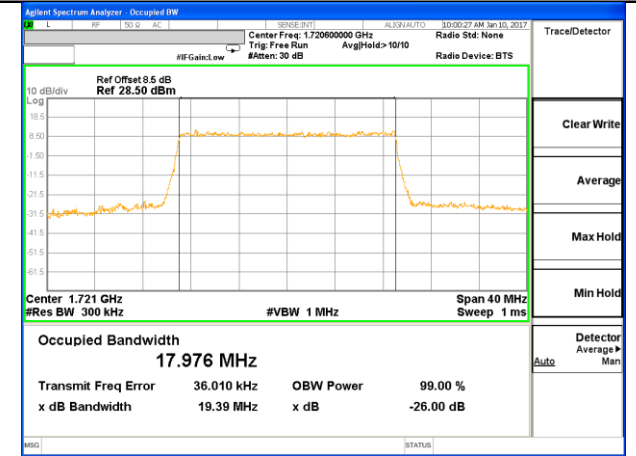

LTE band 4

LTE band 4 (99% and -26 Bandwidth)

Lowest Channel / 15MHz / QPSK

Lowest Channel / 15MHz / 16QAM

Middle Channel / 15MHz / QPSK

Middle Channel / 15MHz / 16QAM

Highest Channel / 15MHz / QPSK

Highest Channel / 15MHz / 16QAM

LTE band 4

LTE band 4 (99% and -26 Bandwidth)

Lowest Channel / 20MHz / QPSK

Lowest Channel / 20MHz / 16QAM

Middle Channel / 20MHz / QPSK

Middle Channel / 20MHz / 16QAM

Highest Channel / 20MHz / QPSK

Highest Channel / 20MHz / 16QAM

LTE band 7

LTE band 7 (99% and -26 Bandwidth)

Lowest Channel / 5MHz / QPSK

Lowest Channel / 5MHz / 16QAM

Middle Channel / 5MHz / QPSK

Middle Channel / 5MHz / 16QAM

Highest Channel / 5MHz / QPSK

Highest Channel / 5MHz / 16QAM