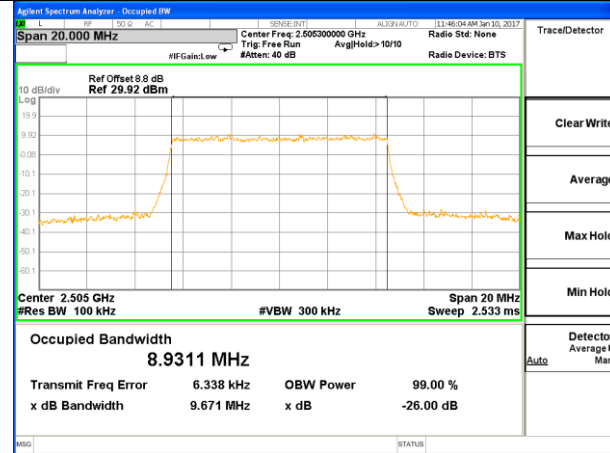

LTE band 4

LTE band 4 (99% and -26 Bandwidth)

Lowest Channel / 20MHz / QPSK

Lowest Channel / 20MHz / 16QAM

Middle Channel / 20MHz / QPSK

Middle Channel / 20MHz / 16QAM

Highest Channel / 20MHz / QPSK

Highest Channel / 20MHz / 16QAM

LTE band 7

LTE band 7 (99% and -26 Bandwidth)

Lowest Channel / 5MHz / QPSK

Lowest Channel / 5MHz / 16QAM

Middle Channel / 5MHz / QPSK

Middle Channel / 5MHz / 16QAM

Highest Channel / 5MHz / QPSK

Highest Channel / 5MHz / 16QAM

LTE band 7

LTE band 7 (99% and -26 Bandwidth)

Lowest Channel / 10MHz / QPSK

Lowest Channel / 10MHz / 16QAM

Middle Channel / 10MHz / QPSK

Middle Channel / 10MHz / 16QAM

Highest Channel / 10MHz / QPSK

Highest Channel / 10MHz / 16QAM