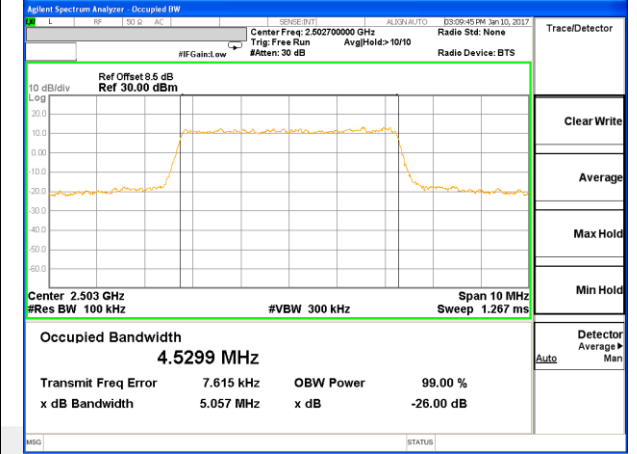

LTE band 4

LTE band 4 (99% and -26 Bandwidth)

Lowest Channel / 15MHz / QPSK

Lowest Channel / 15MHz / 16QAM

Middle Channel / 15MHz / QPSK

Middle Channel / 15MHz / 16QAM

Highest Channel / 15MHz / QPSK

Highest Channel / 15MHz / 16QAM

LTE band 4

LTE band 4 (99% and -26 Bandwidth)

Lowest Channel / 20MHz / QPSK

Lowest Channel / 20MHz / 16QAM

Middle Channel / 20MHz / QPSK

Middle Channel / 20MHz / 16QAM

Highest Channel / 20MHz / QPSK

Highest Channel / 20MHz / 16QAM

LTE band 7

LTE band 7 (99% and -26 Bandwidth)

Lowest Channel / 5MHz / QPSK

Lowest Channel / 5MHz / 16QAM

Middle Channel / 5MHz / QPSK

Middle Channel / 5MHz / 16QAM

Highest Channel / 5MHz / QPSK

Highest Channel / 5MHz / 16QAM