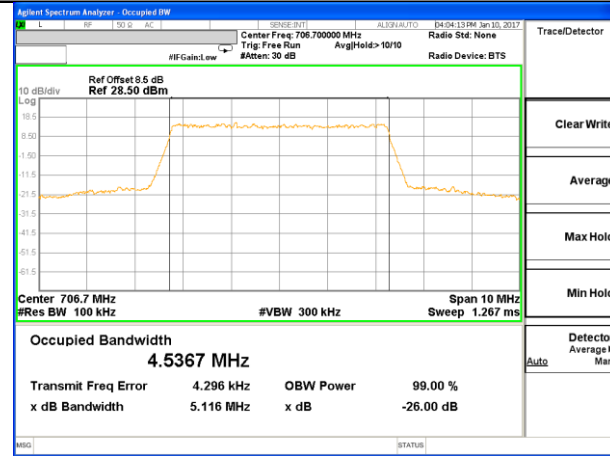

LTE band 7

LTE band 7 (99% and -26 Bandwidth)

Lowest Channel / 15MHz / QPSK

Lowest Channel / 15MHz / 16QAM

Middle Channel / 15MHz / QPSK

Middle Channel / 15MHz / 16QAM

Highest Channel / 15MHz / QPSK

Highest Channel / 15MHz / 16QAM

LTE band 7

LTE band 7 (99% and -26 Bandwidth)

LTE band 17

LTE band 17 (99% and -26 Bandwidth)

Lowest Channel / 5MHz / QPSK

Lowest Channel / 5MHz / 16QAM

Middle Channel / 5MHz / QPSK

Middle Channel / 5MHz / 16QAM

Highest Channel / 5MHz / QPSK

Highest Channel / 5MHz / 16QAM

LTE band 17

LTE band 17 (99% and -26 Bandwidth)