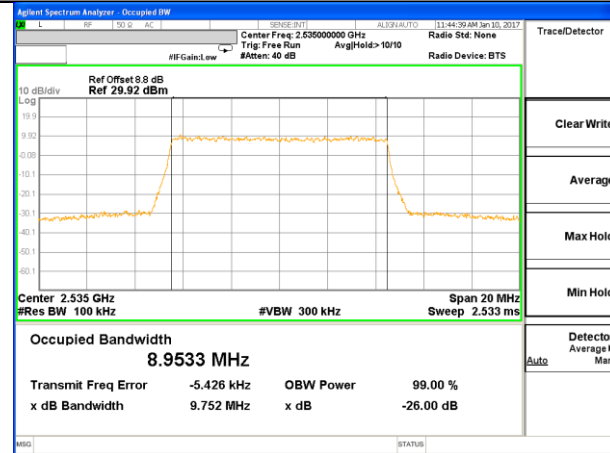

LTE band 7

LTE band 7 (99% and -26 Bandwidth)

Lowest Channel / 5MHz / QPSK

Lowest Channel / 5MHz / 16QAM

Middle Channel / 5MHz / QPSK

Middle Channel / 5MHz / 16QAM

Highest Channel / 5MHz / QPSK

Highest Channel / 5MHz / 16QAM

LTE band 7

LTE band 7 (99% and -26 Bandwidth)

Lowest Channel / 10MHz / QPSK

Lowest Channel / 10MHz / 16QAM

Middle Channel / 10MHz / QPSK

Middle Channel / 10MHz / 16QAM

Highest Channel / 10MHz / QPSK

Highest Channel / 10MHz / 16QAM

LTE band 7

LTE band 7 (99% and -26 Bandwidth)

Lowest Channel / 15MHz / QPSK

Lowest Channel / 15MHz / 16QAM

Middle Channel / 15MHz / QPSK

Middle Channel / 15MHz / 16QAM

Highest Channel / 15MHz / QPSK

Highest Channel / 15MHz / 16QAM