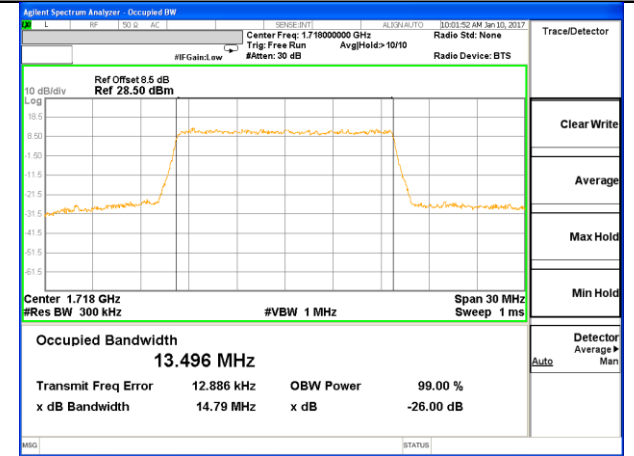

LTE band 4

LTE band 4 (99% and -26 Bandwidth)

Lowest Channel / 10MHz / QPSK

Lowest Channel / 10MHz / 16QAM

Middle Channel / 10MHz / QPSK

Middle Channel / 10MHz / 16QAM

Highest Channel / 10MHz / QPSK

Highest Channel / 10MHz / 16QAM

LTE band 4

LTE band 4 (99% and -26 Bandwidth)

Lowest Channel / 15MHz / QPSK

Lowest Channel / 15MHz / 16QAM

Middle Channel / 15MHz / QPSK

Middle Channel / 15MHz / 16QAM

Highest Channel / 15MHz / QPSK

Highest Channel / 15MHz / 16QAM

LTE band 4

LTE band 4 (99% and -26 Bandwidth)

Lowest Channel / 20MHz / QPSK

Lowest Channel / 20MHz / 16QAM

Middle Channel / 20MHz / QPSK

Middle Channel / 20MHz / 16QAM

Highest Channel / 20MHz / QPSK

Highest Channel / 20MHz / 16QAM