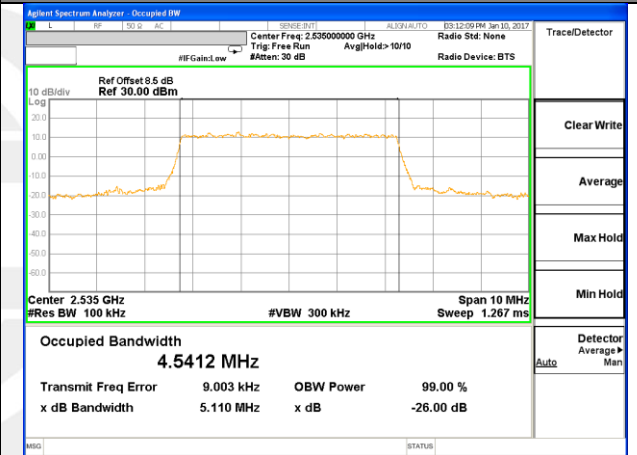

LTE band 4

LTE band 4 (99% and -26 Bandwidth)

Lowest Channel / 20MHz / QPSK

Lowest Channel / 20MHz / 16QAM

Middle Channel / 20MHz / QPSK

Middle Channel / 20MHz / 16QAM

Highest Channel / 20MHz / QPSK

Highest Channel / 20MHz / 16QAM

LTE band 7

LTE band 7 (99% and -26 Bandwidth)

Lowest Channel / 5MHz / QPSK

Lowest Channel / 5MHz / 16QAM

Middle Channel / 5MHz / QPSK

Middle Channel / 5MHz / 16QAM

Highest Channel / 5MHz / QPSK

Highest Channel / 5MHz / 16QAM

LTE band 7

LTE band 7 (99% and -26 Bandwidth)

Lowest Channel / 10MHz / QPSK

Lowest Channel / 10MHz / 16QAM

Middle Channel / 10MHz / QPSK

Middle Channel / 10MHz / 16QAM

Highest Channel / 10MHz / QPSK

Highest Channel / 10MHz / 16QAM