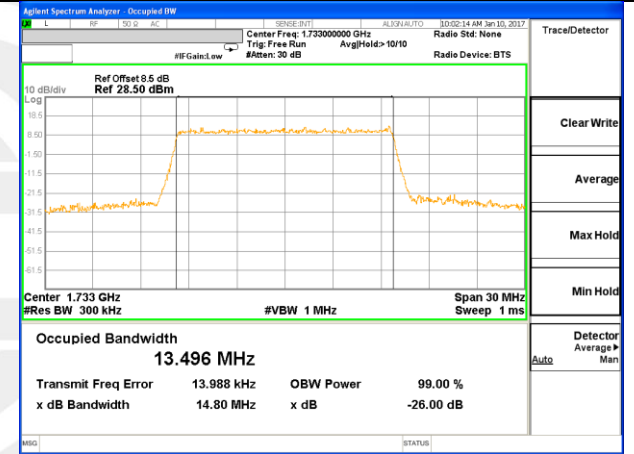

LTE band 4

LTE band 4 (99% and -26 Bandwidth)

Lowest Channel / 15MHz / QPSK

Lowest Channel / 15MHz / 16QAM

Middle Channel / 15MHz / QPSK

Middle Channel / 15MHz / 16QAM

Highest Channel / 15MHz / QPSK

Highest Channel / 15MHz / 16QAM

LTE band 4

LTE band 4 (99% and -26 Bandwidth)

Lowest Channel / 20MHz / QPSK

Lowest Channel / 20MHz / 16QAM

Middle Channel / 20MHz / QPSK

Middle Channel / 20MHz / 16QAM

Highest Channel / 20MHz / QPSK

Highest Channel / 20MHz / 16QAM

LTE band 7

LTE band 7 (99% and -26 Bandwidth)

Lowest Channel / 5MHz / QPSK

Lowest Channel / 5MHz / 16QAM

Middle Channel / 5MHz / QPSK

Middle Channel / 5MHz / 16QAM

Highest Channel / 5MHz / QPSK

Highest Channel / 5MHz / 16QAM