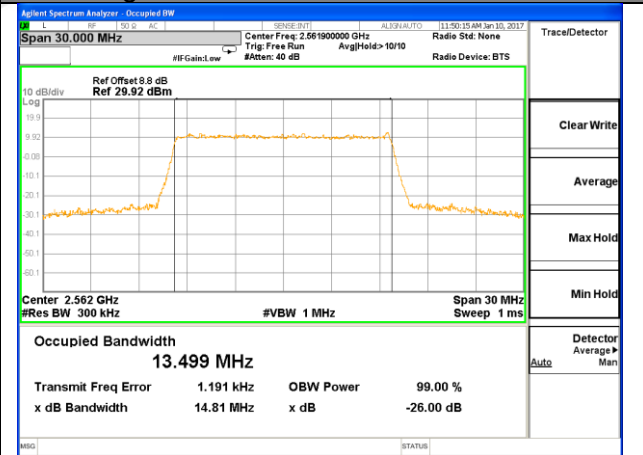

LTE band 7

LTE band 7 (99% and -26 Bandwidth)

Lowest Channel / 10MHz / QPSK

Lowest Channel / 10MHz / 16QAM

Middle Channel / 10MHz / QPSK

Middle Channel / 10MHz / 16QAM

Highest Channel / 10MHz / QPSK

Highest Channel / 10MHz / 16QAM

LTE band 7

LTE band 7 (99% and -26 Bandwidth)

Lowest Channel / 15MHz / QPSK

Lowest Channel / 15MHz / 16QAM

Middle Channel / 15MHz / QPSK

Middle Channel / 15MHz / 16QAM

Highest Channel / 15MHz / QPSK

Highest Channel / 15MHz / 16QAM

LTE band 7

LTE band 7 (99% and -26 Bandwidth)

LTE band 17

LTE band 17 (99% and -26 Bandwidth)

Lowest Channel / 5MHz / QPSK

Lowest Channel / 5MHz / 16QAM

Middle Channel / 5MHz / QPSK

Middle Channel / 5MHz / 16QAM