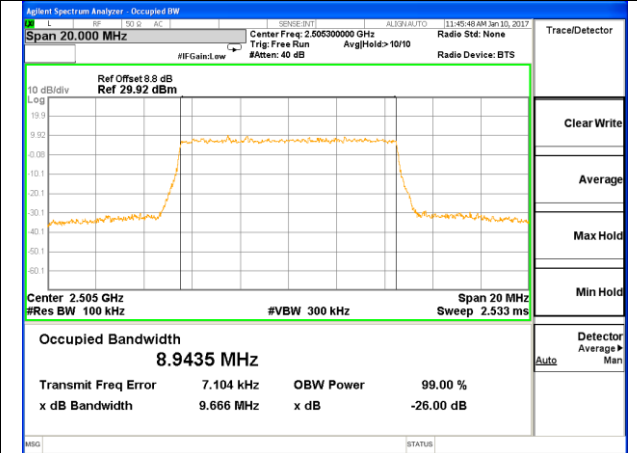

LTE band 4

LTE band 4 (99% and -26 Bandwidth)

Lowest Channel / 20MHz / QPSK

Lowest Channel / 20MHz / 16QAM

Middle Channel / 20MHz / QPSK

Middle Channel / 20MHz / 16QAM

Highest Channel / 20MHz / QPSK

Highest Channel / 20MHz / 16QAM

LTE band 7

LTE band 7 (99% and -26 Bandwidth)

Lowest Channel / 5MHz / QPSK

Lowest Channel / 5MHz / 16QAM

Middle Channel / 5MHz / QPSK

Middle Channel / 5MHz / 16QAM

Highest Channel / 5MHz / QPSK

Highest Channel / 5MHz / 16QAM

LTE band 7

LTE band 7 (99% and -26 Bandwidth)

Lowest Channel / 10MHz / QPSK

Lowest Channel / 10MHz / 16QAM

Middle Channel / 10MHz / QPSK

Middle Channel / 10MHz / 16QAM

Highest Channel / 10MHz / QPSK

Highest Channel / 10MHz / 16QAM