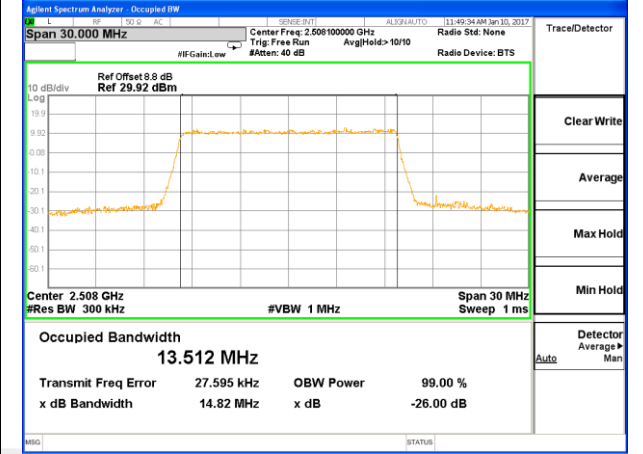

LTE band 7

LTE band 7 (99% and -26 Bandwidth)

Lowest Channel / 5MHz / QPSK

Lowest Channel / 5MHz / 16QAM

Middle Channel / 5MHz / QPSK

Middle Channel / 5MHz / 16QAM

Highest Channel / 5MHz / QPSK

Highest Channel / 5MHz / 16QAM

LTE band 7

LTE band 7 (99% and -26 Bandwidth)

Lowest Channel / 10MHz / QPSK

Lowest Channel / 10MHz / 16QAM

Middle Channel / 10MHz / QPSK

Middle Channel / 10MHz / 16QAM

Highest Channel / 10MHz / QPSK

Highest Channel / 10MHz / 16QAM

LTE band 7

LTE band 7 (99% and -26 Bandwidth)

Lowest Channel / 15MHz / QPSK

Lowest Channel / 15MHz / 16QAM

Middle Channel / 15MHz / QPSK

Middle Channel / 15MHz / 16QAM

Highest Channel / 15MHz / QPSK

Highest Channel / 15MHz / 16QAM