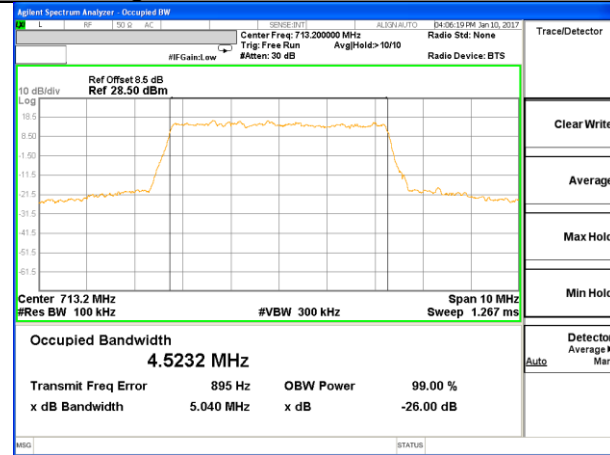

LTE band 7

LTE band 7 (99% and -26 Bandwidth)

Lowest Channel / 15MHz / QPSK

Lowest Channel / 15MHz / 16QAM

Middle Channel / 15MHz / QPSK

Middle Channel / 15MHz / 16QAM

Highest Channel / 15MHz / QPSK

Highest Channel / 15MHz / 16QAM

LTE band 7

LTE band 7 (99% and -26 Bandwidth)

LTE band 17

LTE band 17 (99% and -26 Bandwidth)

Lowest Channel / 5MHz / QPSK

Lowest Channel / 5MHz / 16QAM

Middle Channel / 5MHz / QPSK

Middle Channel / 5MHz / 16QAM

Highest Channel / 5MHz / QPSK

Highest Channel / 5MHz / 16QAM

LTE band 17

LTE band 17 (99% and -26 Bandwidth)