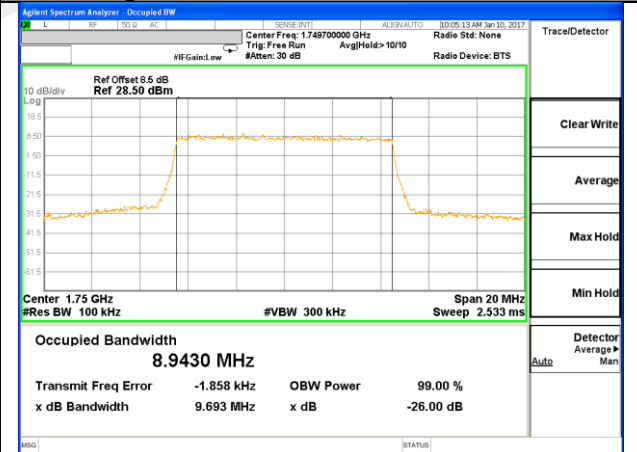

LTE band 4

LTE band 4 (99% and -26 Bandwidth)

Lowest Channel / 10MHz / QPSK

Lowest Channel / 10MHz / 16QAM

Middle Channel / 10MHz / QPSK

Middle Channel / 10MHz / 16QAM

Highest Channel / 10MHz / QPSK

Highest Channel / 10MHz / 16QAM

LTE band 4

LTE band 4 (99% and -26 Bandwidth)

Lowest Channel / 15MHz / QPSK

Lowest Channel / 15MHz / 16QAM

Middle Channel / 15MHz / QPSK

Middle Channel / 15MHz / 16QAM

Highest Channel / 15MHz / QPSK

Highest Channel / 15MHz / 16QAM

LTE band 4

LTE band 4 (99% and -26 Bandwidth)

Lowest Channel / 20MHz / QPSK

Lowest Channel / 20MHz / 16QAM

Middle Channel / 20MHz / QPSK

Middle Channel / 20MHz / 16QAM

Highest Channel / 20MHz / QPSK

Highest Channel / 20MHz / 16QAM