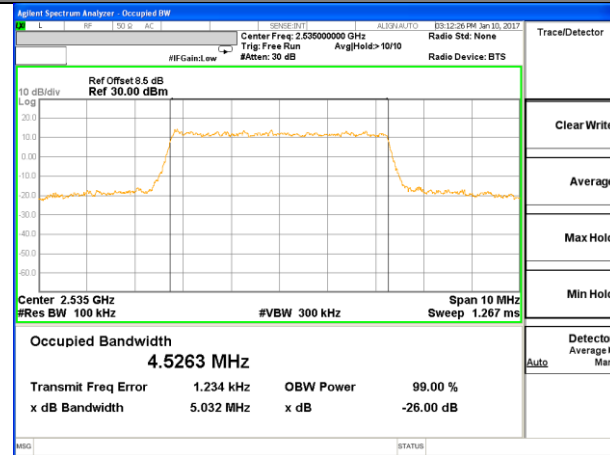

LTE band 4

LTE band 4 (99% and -26 Bandwidth)

Lowest Channel / 20MHz / QPSK

Lowest Channel / 20MHz / 16QAM

Middle Channel / 20MHz / QPSK

Middle Channel / 20MHz / 16QAM

Highest Channel / 20MHz / QPSK

Highest Channel / 20MHz / 16QAM

LTE band 7

LTE band 7 (99% and -26 Bandwidth)

Lowest Channel / 5MHz / QPSK

Lowest Channel / 5MHz / 16QAM

Middle Channel / 5MHz / QPSK

Middle Channel / 5MHz / 16QAM

Highest Channel / 5MHz / QPSK

Highest Channel / 5MHz / 16QAM

LTE band 7

LTE band 7 (99% and -26 Bandwidth)

Lowest Channel / 10MHz / QPSK

Lowest Channel / 10MHz / 16QAM

Middle Channel / 10MHz / QPSK

Middle Channel / 10MHz / 16QAM

Highest Channel / 10MHz / QPSK

Highest Channel / 10MHz / 16QAM