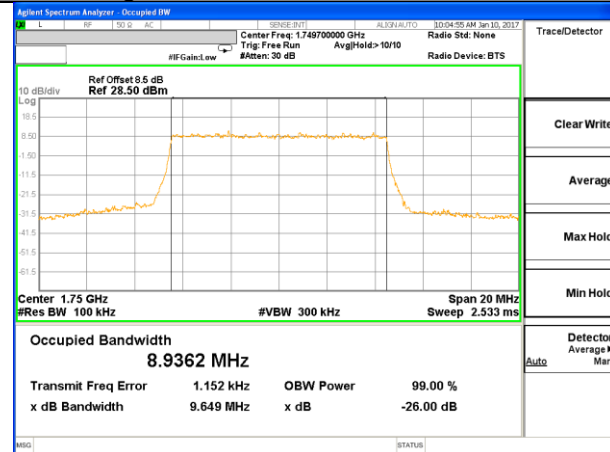

LTE band 4

LTE band 4 (99% and -26 Bandwidth)

Lowest Channel / 10MHz / QPSK

Lowest Channel / 10MHz / 16QAM

Middle Channel / 10MHz / QPSK

Middle Channel / 10MHz / 16QAM

Highest Channel / 10MHz / QPSK

Highest Channel / 10MHz / 16QAM

LTE band 4

LTE band 4 (99% and -26 Bandwidth)

Lowest Channel / 15MHz / QPSK

Lowest Channel / 15MHz / 16QAM

Middle Channel / 15MHz / QPSK

Middle Channel / 15MHz / 16QAM

Highest Channel / 15MHz / QPSK

Highest Channel / 15MHz / 16QAM

LTE band 4

LTE band 4 (99% and -26 Bandwidth)

Lowest Channel / 20MHz / QPSK

Lowest Channel / 20MHz / 16QAM

Middle Channel / 20MHz / QPSK

Middle Channel / 20MHz / 16QAM

Highest Channel / 20MHz / QPSK

Highest Channel / 20MHz / 16QAM