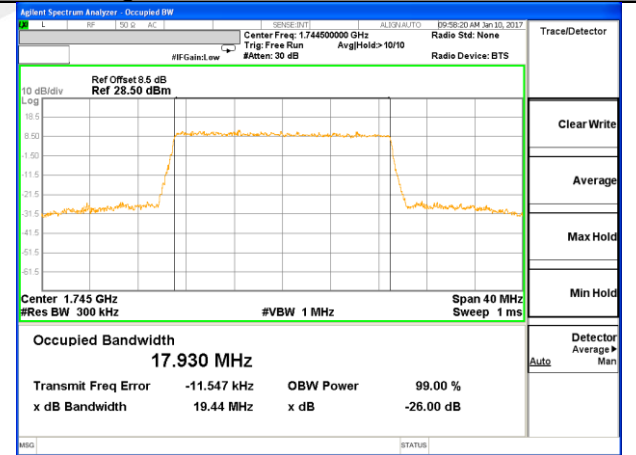

LTE band 4

LTE band 4 (99% and -26 Bandwidth)

Lowest Channel / 15MHz / QPSK

Lowest Channel / 15MHz / 16QAM

Middle Channel / 15MHz / QPSK

Middle Channel / 15MHz / 16QAM

Highest Channel / 15MHz / QPSK

Highest Channel / 15MHz / 16QAM

LTE band 4

LTE band 4 (99% and -26 Bandwidth)

Lowest Channel / 20MHz / QPSK

Lowest Channel / 20MHz / 16QAM

Middle Channel / 20MHz / QPSK

Middle Channel / 20MHz / 16QAM

Highest Channel / 20MHz / QPSK

Highest Channel / 20MHz / 16QAM

LTE band 7

LTE band 7 (99% and -26 Bandwidth)

Lowest Channel / 5MHz / QPSK

Lowest Channel / 5MHz / 16QAM

Middle Channel / 5MHz / QPSK

Middle Channel / 5MHz / 16QAM

Highest Channel / 5MHz / QPSK

Highest Channel / 5MHz / 16QAM