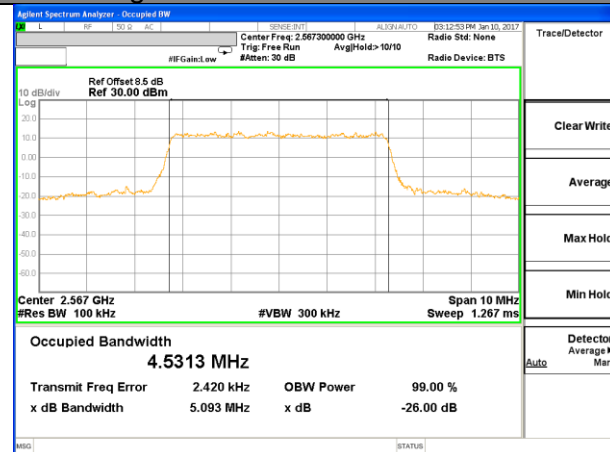

LTE band 4

LTE band 4 (99% and -26 Bandwidth)

Lowest Channel / 20MHz / QPSK

Lowest Channel / 20MHz / 16QAM

Middle Channel / 20MHz / QPSK

Middle Channel / 20MHz / 16QAM

Highest Channel / 20MHz / QPSK

Highest Channel / 20MHz / 16QAM

LTE band 7

LTE band 7 (99% and -26 Bandwidth)

Lowest Channel / 5MHz / QPSK

Lowest Channel / 5MHz / 16QAM

Middle Channel / 5MHz / QPSK

Middle Channel / 5MHz / 16QAM

Highest Channel / 5MHz / QPSK

Highest Channel / 5MHz / 16QAM

LTE band 7

LTE band 7 (99% and -26 Bandwidth)

Lowest Channel / 10MHz / QPSK

Lowest Channel / 10MHz / 16QAM

Middle Channel / 10MHz / QPSK

Middle Channel / 10MHz / 16QAM

Highest Channel / 10MHz / QPSK

Highest Channel / 10MHz / 16QAM