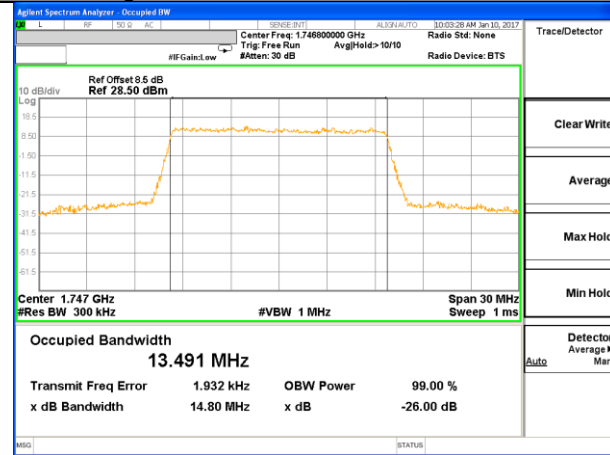

LTE band 4

LTE band 4 (99% and -26 Bandwidth)

Lowest Channel / 10MHz / QPSK

Lowest Channel / 10MHz / 16QAM

Middle Channel / 10MHz / QPSK

Middle Channel / 10MHz / 16QAM

Highest Channel / 10MHz / QPSK

Highest Channel / 10MHz / 16QAM

LTE band 4

LTE band 4 (99% and -26 Bandwidth)

Lowest Channel / 15MHz / QPSK

Lowest Channel / 15MHz / 16QAM

Middle Channel / 15MHz / QPSK

Middle Channel / 15MHz / 16QAM

Highest Channel / 15MHz / QPSK

Highest Channel / 15MHz / 16QAM

LTE band 4

LTE band 4 (99% and -26 Bandwidth)

Lowest Channel / 20MHz / QPSK

Lowest Channel / 20MHz / 16QAM

Middle Channel / 20MHz / QPSK

Middle Channel / 20MHz / 16QAM

Highest Channel / 20MHz / QPSK

Highest Channel / 20MHz / 16QAM

LTE band 7

LTE band 7 (99% and -26 Bandwidth)

Lowest Channel / 5MHz / QPSK

Lowest Channel / 5MHz / 16QAM

Middle Channel / 5MHz / QPSK

Middle Channel / 5MHz / 16QAM

Highest Channel / 5MHz / QPSK

Highest Channel / 5MHz / 16QAM