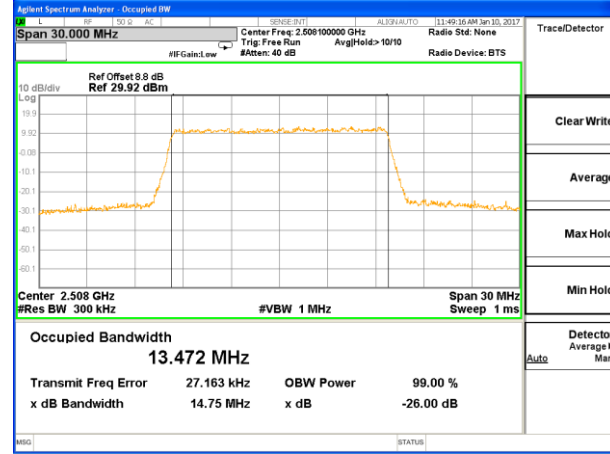

LTE band 7

LTE band 7 (99% and -26 Bandwidth)

Lowest Channel / 5MHz / QPSK

Lowest Channel / 5MHz / 16QAM

Middle Channel / 5MHz / QPSK

Middle Channel / 5MHz / 16QAM

Highest Channel / 5MHz / QPSK

Highest Channel / 5MHz / 16QAM

LTE band 7

LTE band 7 (99% and -26 Bandwidth)

Lowest Channel / 10MHz / QPSK

Lowest Channel / 10MHz / 16QAM

Middle Channel / 10MHz / QPSK

Middle Channel / 10MHz / 16QAM

Highest Channel / 10MHz / QPSK

Highest Channel / 10MHz / 16QAM

LTE band 7

LTE band 7 (99% and -26 Bandwidth)

Lowest Channel / 15MHz / QPSK

Lowest Channel / 15MHz / 16QAM

Middle Channel / 15MHz / QPSK

Middle Channel / 15MHz / 16QAM

Highest Channel / 15MHz / QPSK

Highest Channel / 15MHz / 16QAM