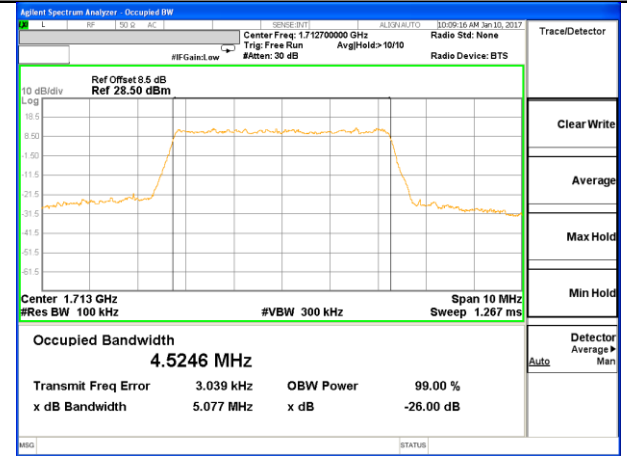

Highest Channel / 20MHz / QPSK

Highest Channel / 20MHz / 16QAM

LTE band 4

LTE band 4 (99% and -26 Bandwidth)

LTE band 4

LTE band 4 (99% and -26 Bandwidth)

Lowest Channel / 3MHz / QPSK

Lowest Channel / 3MHz / 16QAM

Middle Channel / 3MHz / QPSK

Middle Channel / 3MHz / 16QAM

Highest Channel / 3MHz / QPSK

Highest Channel / 3MHz / 16QAM

LTE band 4

LTE band 4 (99% and -26 Bandwidth)

Lowest Channel / 5MHz / QPSK

Lowest Channel / 5MHz / 16QAM