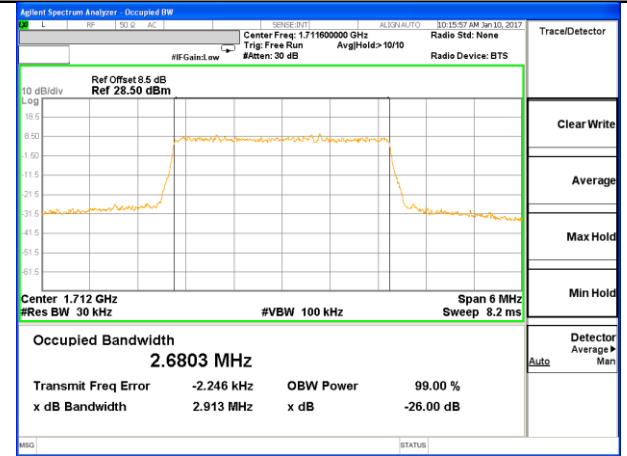

Highest Channel / 15MHz / QPSK

Highest Channel / 15MHz / 16QAM

LTE band 2

LTE band 2 (99% and -26 Bandwidth)

Lowest Channel / 20MHz / QPSK

Lowest Channel / 20MHz / 16QAM

Middle Channel / 20MHz / QPSK

Middle Channel / 20MHz / 16QAM

Highest Channel / 20MHz / QPSK

Highest Channel / 20MHz / 16QAM

LTE band 4

LTE band 4 (99% and -26 Bandwidth)

LTE band 4

LTE band 4 (99% and -26 Bandwidth)

Lowest Channel / 3MHz / QPSK

Lowest Channel / 3MHz / 16QAM

Middle Channel / 3MHz / QPSK

Middle Channel / 3MHz / 16QAM

Highest Channel / 3MHz / QPSK

Highest Channel / 3MHz / 16QAM

LTE band 4

LTE band 4 (99% and -26 Bandwidth)

Lowest Channel / 5MHz / QPSK

Lowest Channel / 5MHz / 16QAM