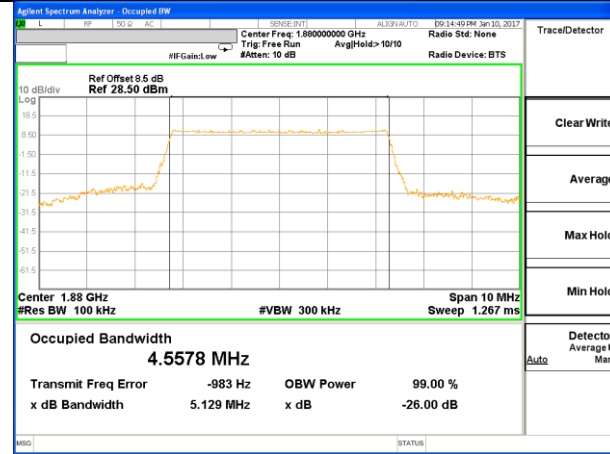

Highest Channel / 3MHz / QPSK

Highest Channel / 3MHz / 16QAM

LTE band 2

LTE band 2 (99% and -26 Bandwidth)

Lowest Channel / 5MHz / QPSK

Lowest Channel / 5MHz / 16QAM

Middle Channel / 5MHz / QPSK

Middle Channel / 5MHz / 16QAM

Highest Channel / 5MHz / QPSK

Highest Channel / 5MHz / 16QAM

LTE band 2

LTE band 2 (99% and -26 Bandwidth)

Lowest Channel / 10MHz / QPSK

Lowest Channel / 10MHz / 16QAM

Middle Channel / 10MHz / QPSK

Middle Channel / 10MHz / 16QAM

Highest Channel / 10MHz / QPSK

Highest Channel / 10MHz / 16QAM

LTE band 2

LTE band 2 (99% and -26 Bandwidth)

Lowest Channel / 15MHz / QPSK

Lowest Channel / 15MHz / 16QAM

Middle Channel / 15MHz / QPSK

Middle Channel / 15MHz / 16QAM