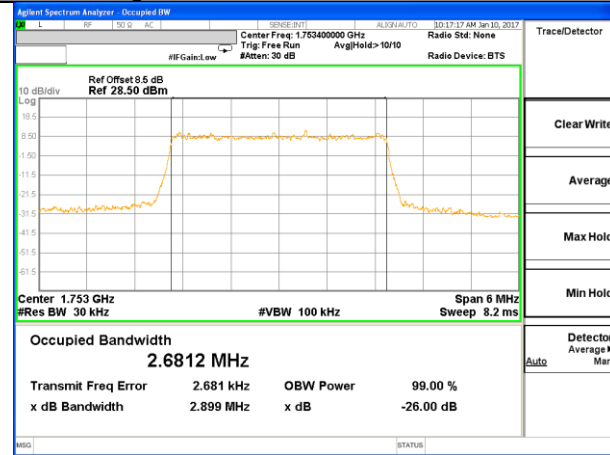

Highest Channel / 15MHz / QPSK

Highest Channel / 15MHz / 16QAM

LTE band 2

LTE band 2 (99% and -26 Bandwidth)

Lowest Channel / 20MHz / QPSK

Lowest Channel / 20MHz / 16QAM

Middle Channel / 20MHz / QPSK

Middle Channel / 20MHz / 16QAM

Highest Channel / 20MHz / QPSK

Highest Channel / 20MHz / 16QAM

LTE band 4

LTE band 4 (99% and -26 Bandwidth)

LTE band 4

LTE band 4 (99% and -26 Bandwidth)

Lowest Channel / 3MHz / QPSK

Lowest Channel / 3MHz / 16QAM

Middle Channel / 3MHz / QPSK

Middle Channel / 3MHz / 16QAM

Highest Channel / 3MHz / QPSK

Highest Channel / 3MHz / 16QAM

LTE band 4

LTE band 4 (99% and -26 Bandwidth)

Lowest Channel / 5MHz / QPSK

Lowest Channel / 5MHz / 16QAM