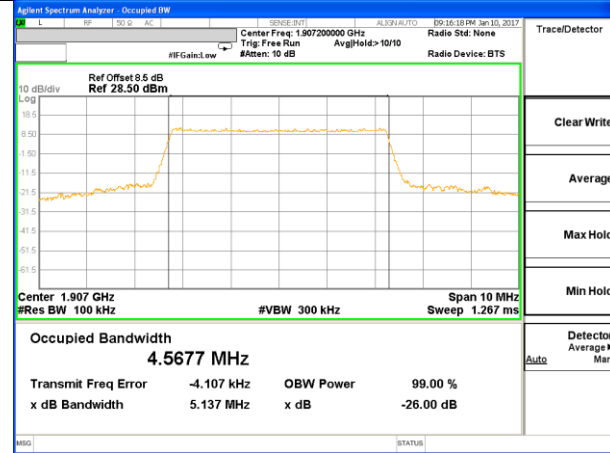

Highest Channel / 3MHz / QPSK

Highest Channel / 3MHz / 16QAM

LTE band 2

LTE band 2 (99% and -26 Bandwidth)

Lowest Channel / 5MHz / QPSK

Lowest Channel / 5MHz / 16QAM

Middle Channel / 5MHz / QPSK

Middle Channel / 5MHz / 16QAM

Highest Channel / 5MHz / QPSK

Highest Channel / 5MHz / 16QAM

LTE band 2

LTE band 2 (99% and -26 Bandwidth)

Lowest Channel / 10MHz / QPSK

Lowest Channel / 10MHz / 16QAM

Middle Channel / 10MHz / QPSK

Middle Channel / 10MHz / 16QAM