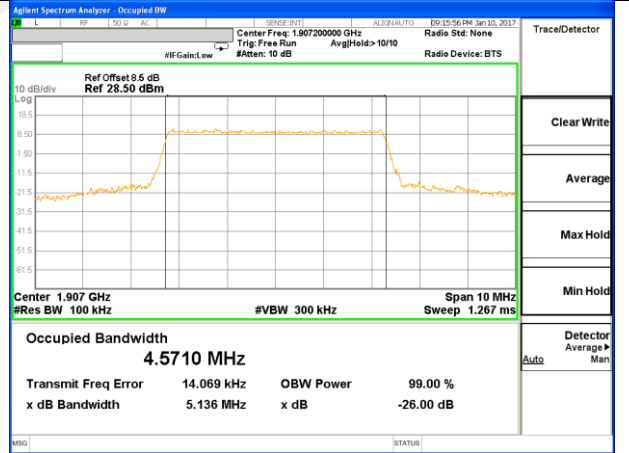

# OCCUPIED BANDWIDTH LTE band 2

LTE band 2 (99% and -26 Bandwidth)

LTE band 2

LTE band 2 (99% and -26 Bandwidth)

Lowest Channel / 3MHz / QPSK

Lowest Channel / 3MHz / 16QAM

Middle Channel / 3MHz / QPSK

Middle Channel / 3MHz / 16QAM

Highest Channel / 3MHz / QPSK

Highest Channel / 3MHz / 16QAM

LTE band 2

LTE band 2 (99% and -26 Bandwidth)

Lowest Channel / 5MHz / QPSK

Lowest Channel / 5MHz / 16QAM

Middle Channel / 5MHz / QPSK

Middle Channel / 5MHz / 16QAM

Highest Channel / 5MHz / QPSK

Highest Channel / 5MHz / 16QAM

LTE band 2

LTE band 2 (99% and -26 Bandwidth)

Lowest Channel / 10MHz / QPSK

Lowest Channel / 10MHz / 16QAM

Middle Channel / 10MHz / QPSK

Middle Channel / 10MHz / 16QAM

Highest Channel / 10MHz / QPSK

Highest Channel / 10MHz / 16QAM

LTE band 2

LTE band 2 (99% and -26 Bandwidth)

Lowest Channel / 15MHz / QPSK

Lowest Channel / 15MHz / 16QAM

Middle Channel / 15MHz / QPSK

Middle Channel / 15MHz / 16QAM