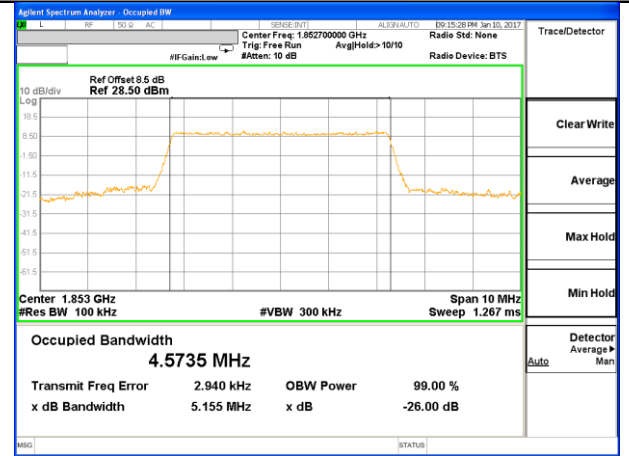

# OCCUPIED BANDWIDTH LTE band 2

LTE band 2 (99% and -26 Bandwidth)

LTE band 2

LTE band 2 (99% and -26 Bandwidth)

Lowest Channel / 3MHz / QPSK

Lowest Channel / 3MHz / 16QAM

Middle Channel / 3MHz / QPSK

Middle Channel / 3MHz / 16QAM

Highest Channel / 3MHz / QPSK

Highest Channel / 3MHz / 16QAM

LTE band 2

LTE band 2 (99% and -26 Bandwidth)

Lowest Channel / 5MHz / QPSK

Lowest Channel / 5MHz / 16QAM

Middle Channel / 5MHz / QPSK

Middle Channel / 5MHz / 16QAM

Highest Channel / 5MHz / QPSK

Highest Channel / 5MHz / 16QAM

LTE band 2

LTE band 2 (99% and -26 Bandwidth)

Lowest Channel / 10MHz / QPSK

Lowest Channel / 10MHz / 16QAM

Middle Channel / 10MHz / QPSK

Middle Channel / 10MHz / 16QAM

Highest Channel / 10MHz / QPSK

Highest Channel / 10MHz / 16QAM

LTE band 2

LTE band 2 (99% and -26 Bandwidth)

Lowest Channel / 15MHz / QPSK

Lowest Channel / 15MHz / 16QAM

Middle Channel / 15MHz / QPSK

Middle Channel / 15MHz / 16QAM