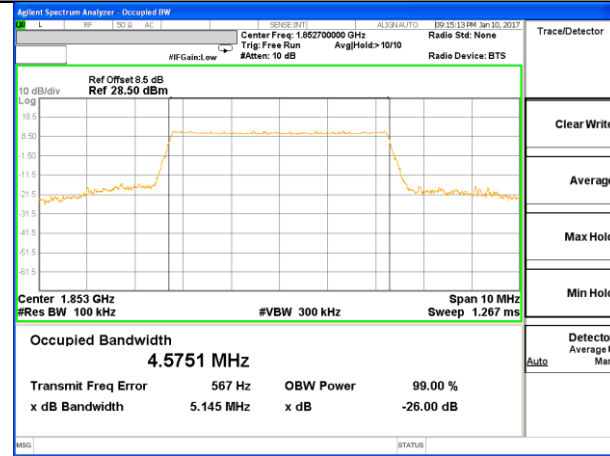

Highest Channel / 3MHz / QPSK

Highest Channel / 3MHz / 16QAM

LTE band 2

LTE band 2 (99% and -26 Bandwidth)

Lowest Channel / 5MHz / QPSK

Lowest Channel / 5MHz / 16QAM

Middle Channel / 5MHz / QPSK

Middle Channel / 5MHz / 16QAM

Highest Channel / 5MHz / QPSK

Highest Channel / 5MHz / 16QAM

LTE band 2

LTE band 2 (99% and -26 Bandwidth)

Lowest Channel / 10MHz / QPSK

Lowest Channel / 10MHz / 16QAM

Middle Channel / 10MHz / QPSK

Middle Channel / 10MHz / 16QAM

Highest Channel / 10MHz / QPSK

Highest Channel / 10MHz / 16QAM

LTE band 2

LTE band 2 (99% and -26 Bandwidth)

Lowest Channel / 15MHz / QPSK

Lowest Channel / 15MHz / 16QAM

Middle Channel / 15MHz / QPSK

Middle Channel / 15MHz / 16QAM