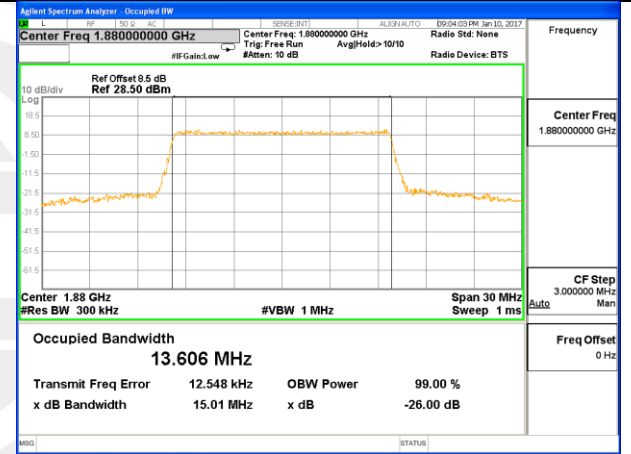

Highest Channel / 5MHz / QPSK

Highest Channel / 5MHz / 16QAM

LTE band 2

LTE band 2 (99% and -26 Bandwidth)

Lowest Channel / 10MHz / QPSK

Lowest Channel / 10MHz / 16QAM

Middle Channel / 10MHz / QPSK

Middle Channel / 10MHz / 16QAM

Highest Channel / 10MHz / QPSK

Highest Channel / 10MHz / 16QAM

LTE band 2

LTE band 2 (99% and -26 Bandwidth)

Lowest Channel / 15MHz / QPSK

Lowest Channel / 15MHz / 16QAM

Middle Channel / 15MHz / QPSK

Middle Channel / 15MHz / 16QAM

Highest Channel / 15MHz / QPSK

Highest Channel / 15MHz / 16QAM

LTE band 2

LTE band 2 (99% and -26 Bandwidth)

Lowest Channel / 20MHz / QPSK

Lowest Channel / 20MHz / 16QAM

Middle Channel / 20MHz / QPSK

Middle Channel / 20MHz / 16QAM