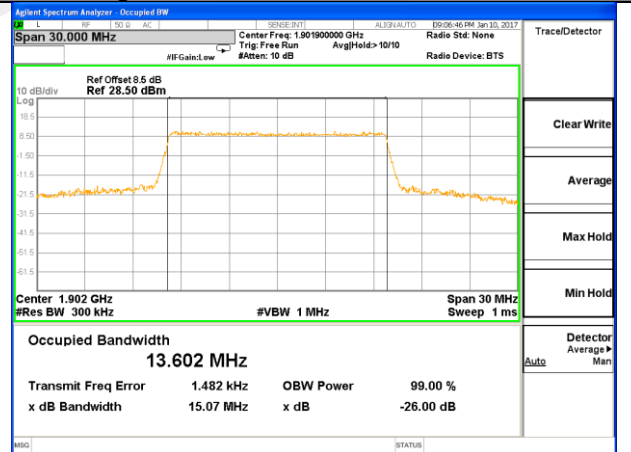

Highest Channel / 5MHz / QPSK

Highest Channel / 5MHz / 16QAM

LTE band 2

LTE band 2 (99% and -26 Bandwidth)

Lowest Channel / 10MHz / QPSK

Lowest Channel / 10MHz / 16QAM

Middle Channel / 10MHz / QPSK

Middle Channel / 10MHz / 16QAM

Highest Channel / 10MHz / QPSK

Highest Channel / 10MHz / 16QAM

LTE band 2

LTE band 2 (99% and -26 Bandwidth)

Lowest Channel / 15MHz / QPSK

Lowest Channel / 15MHz / 16QAM

Middle Channel / 15MHz / QPSK

Middle Channel / 15MHz / 16QAM

Highest Channel / 15MHz / QPSK

Highest Channel / 15MHz / 16QAM

LTE band 2

LTE band 2 (99% and -26 Bandwidth)

Lowest Channel / 20MHz / QPSK

Lowest Channel / 20MHz / 16QAM

Middle Channel / 20MHz / QPSK

Middle Channel / 20MHz / 16QAM