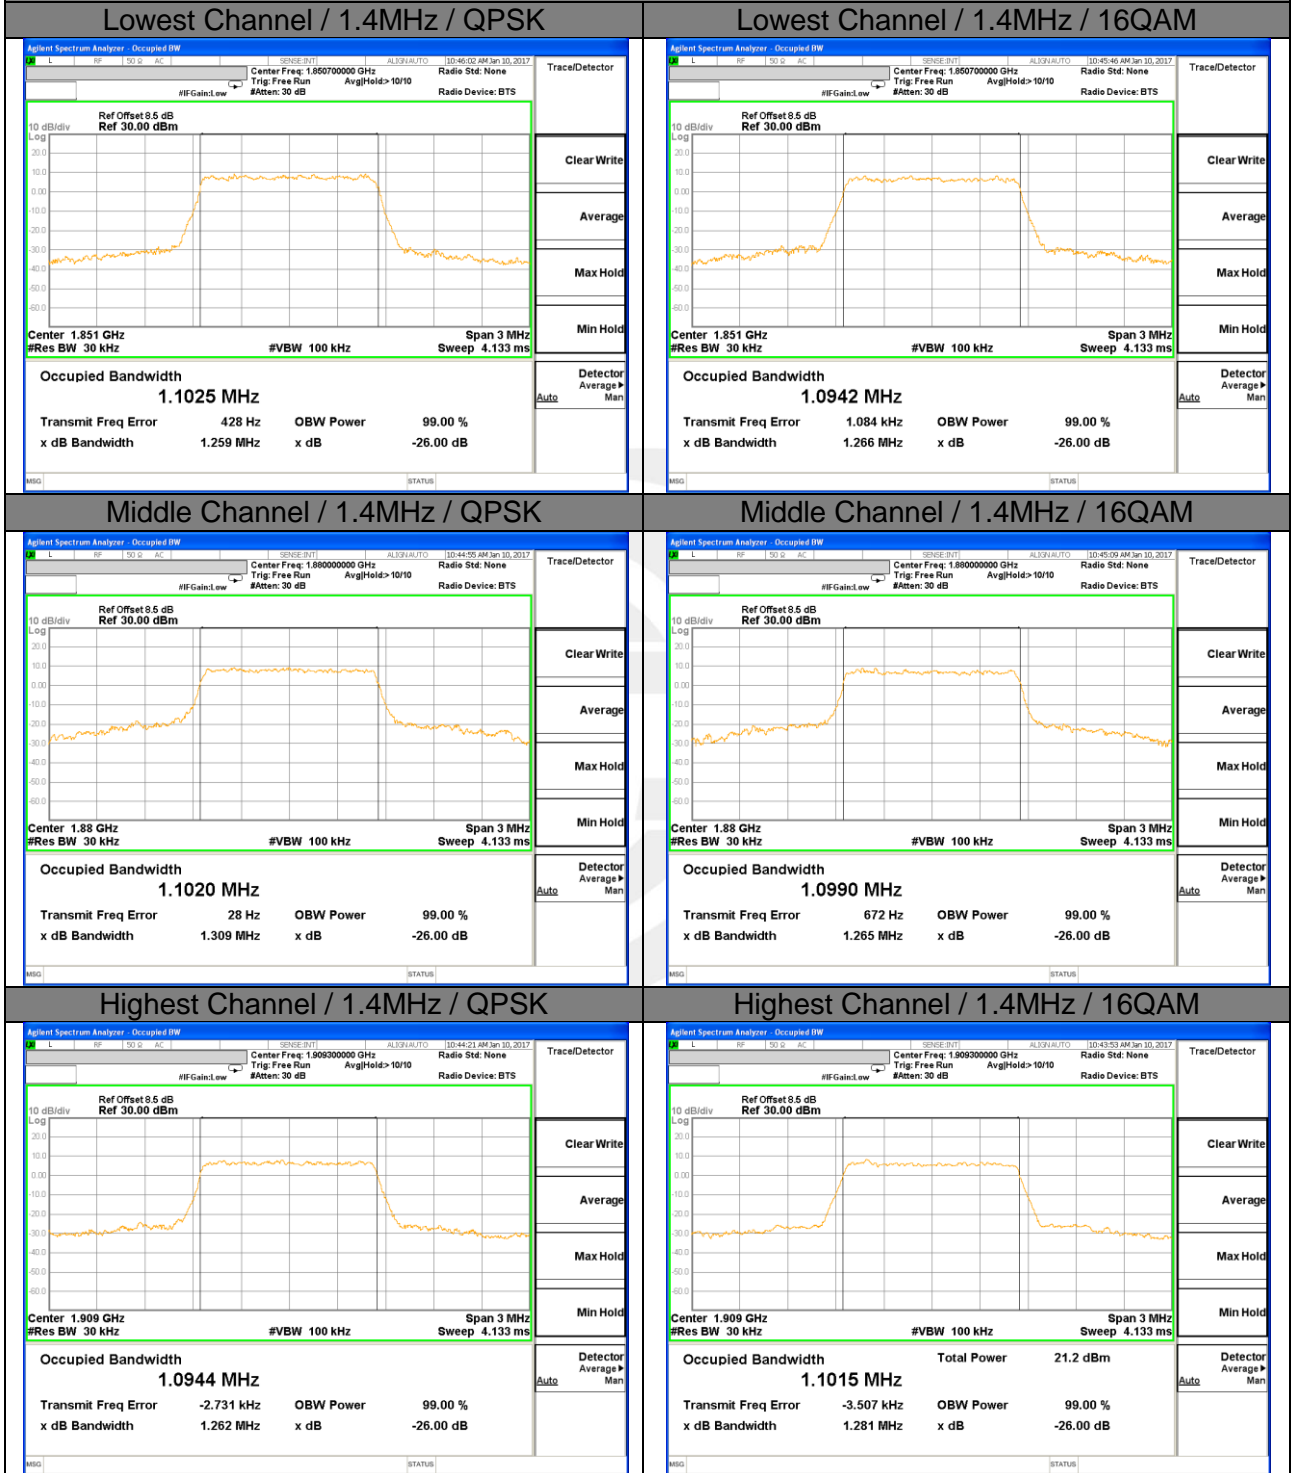

# OCCUPIED BANDWIDTH LTE band 2

LTE band 2 (99% and -26 Bandwidth)

LTE band 2

LTE band 2 (99% and -26 Bandwidth)

Lowest Channel / 3MHz / QPSK

Lowest Channel / 3MHz / 16QAM

Middle Channel / 3MHz / QPSK

Middle Channel / 3MHz / 16QAM

Highest Channel / 3MHz / QPSK

Highest Channel / 3MHz / 16QAM

LTE band 2

LTE band 2 (99% and -26 Bandwidth)

Lowest Channel / 5MHz / QPSK

Lowest Channel / 5MHz / 16QAM

Middle Channel / 5MHz / QPSK

Middle Channel / 5MHz / 16QAM

Highest Channel / 5MHz / QPSK

Highest Channel / 5MHz / 16QAM

LTE band 2

LTE band 2 (99% and -26 Bandwidth)

Lowest Channel / 10MHz / QPSK

Lowest Channel / 10MHz / 16QAM

Middle Channel / 10MHz / QPSK

Middle Channel / 10MHz / 16QAM

Highest Channel / 10MHz / QPSK

Highest Channel / 10MHz / 16QAM

LTE band 2

LTE band 2 (99% and -26 Bandwidth)

Lowest Channel / 15MHz / QPSK

Lowest Channel / 15MHz / 16QAM

Middle Channel / 15MHz / QPSK

Middle Channel / 15MHz / 16QAM