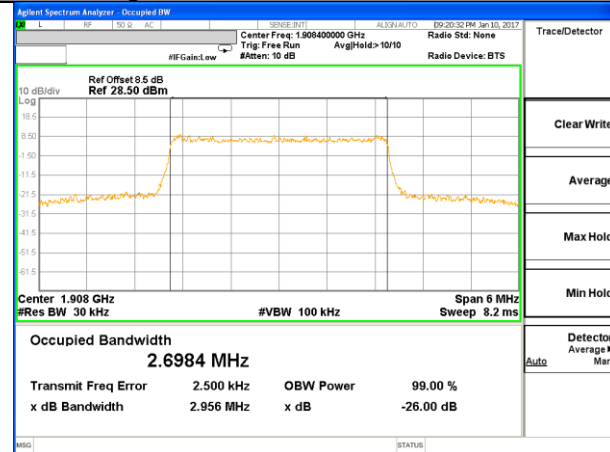

# OCCUPIED BANDWIDTH LTE band 2

LTE band 2 (99% and -26 Bandwidth)

LTE band 2

LTE band 2 (99% and -26 Bandwidth)

Lowest Channel / 3MHz / QPSK

Lowest Channel / 3MHz / 16QAM

Middle Channel / 3MHz / QPSK

Middle Channel / 3MHz / 16QAM

Highest Channel / 3MHz / QPSK

Highest Channel / 3MHz / 16QAM

LTE band 2

LTE band 2 (99% and -26 Bandwidth)

Lowest Channel / 5MHz / QPSK

Lowest Channel / 5MHz / 16QAM

Middle Channel / 5MHz / QPSK

Middle Channel / 5MHz / 16QAM

Highest Channel / 5MHz / QPSK

Highest Channel / 5MHz / 16QAM

LTE band 2

LTE band 2 (99% and -26 Bandwidth)

Lowest Channel / 10MHz / QPSK

Lowest Channel / 10MHz / 16QAM

Middle Channel / 10MHz / QPSK

Middle Channel / 10MHz / 16QAM