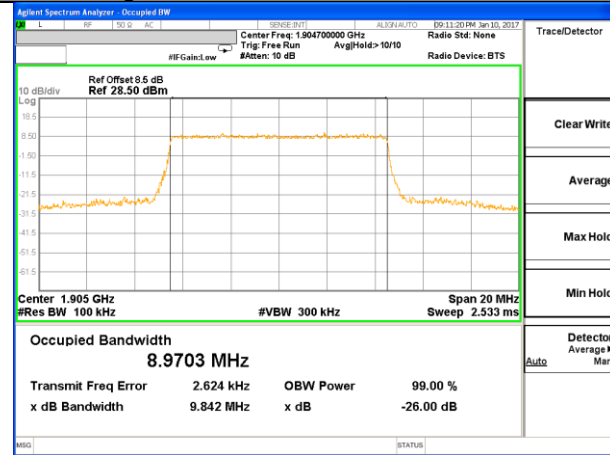

Highest Channel / 3MHz / QPSK

Highest Channel / 3MHz / 16QAM

LTE band 2

LTE band 2 (99% and -26 Bandwidth)

Lowest Channel / 5MHz / QPSK

Lowest Channel / 5MHz / 16QAM

Middle Channel / 5MHz / QPSK

Middle Channel / 5MHz / 16QAM

Highest Channel / 5MHz / QPSK

Highest Channel / 5MHz / 16QAM

LTE band 2

LTE band 2 (99% and -26 Bandwidth)

Lowest Channel / 10MHz / QPSK

Lowest Channel / 10MHz / 16QAM

Middle Channel / 10MHz / QPSK

Middle Channel / 10MHz / 16QAM

Highest Channel / 10MHz / QPSK

Highest Channel / 10MHz / 16QAM

LTE band 2

LTE band 2 (99% and -26 Bandwidth)

Lowest Channel / 15MHz / QPSK

Lowest Channel / 15MHz / 16QAM

Middle Channel / 15MHz / QPSK

Middle Channel / 15MHz / 16QAM