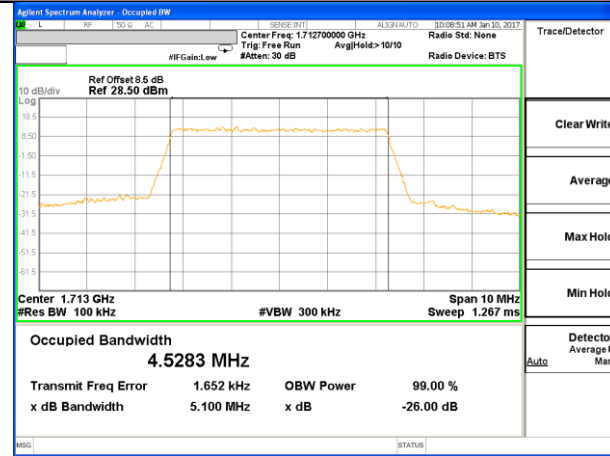

Highest Channel / 20MHz / QPSK

Highest Channel / 20MHz / 16QAM

LTE band 4

LTE band 4 (99% and -26 Bandwidth)

LTE band 4

LTE band 4 (99% and -26 Bandwidth)

Lowest Channel / 3MHz / QPSK

Lowest Channel / 3MHz / 16QAM

Middle Channel / 3MHz / QPSK

Middle Channel / 3MHz / 16QAM

Highest Channel / 3MHz / QPSK

Highest Channel / 3MHz / 16QAM

LTE band 4

LTE band 4 (99% and -26 Bandwidth)

Lowest Channel / 5MHz / QPSK

Lowest Channel / 5MHz / 16QAM