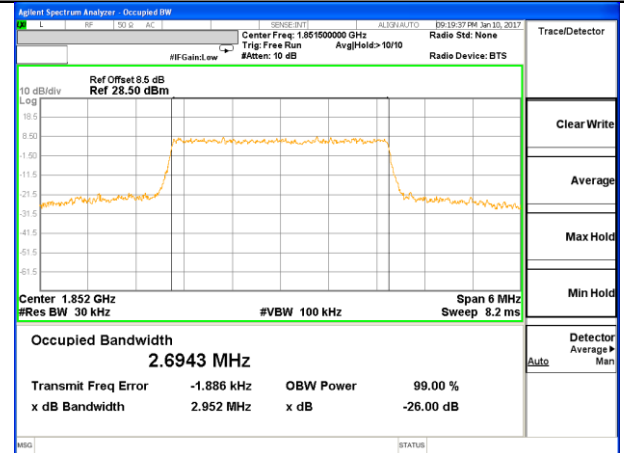

# OCCUPIED BANDWIDTH LTE band 2

LTE band 2 (99% and -26 Bandwidth)

LTE band 2

LTE band 2 (99% and -26 Bandwidth)

Lowest Channel / 3MHz / QPSK

Lowest Channel / 3MHz / 16QAM

Middle Channel / 3MHz / QPSK

Middle Channel / 3MHz / 16QAM

Highest Channel / 3MHz / QPSK

Highest Channel / 3MHz / 16QAM

LTE band 2

LTE band 2 (99% and -26 Bandwidth)

Lowest Channel / 5MHz / QPSK

Lowest Channel / 5MHz / 16QAM

Middle Channel / 5MHz / QPSK

Middle Channel / 5MHz / 16QAM

Highest Channel / 5MHz / QPSK

Highest Channel / 5MHz / 16QAM

LTE band 2

LTE band 2 (99% and -26 Bandwidth)

Lowest Channel / 10MHz / QPSK

Lowest Channel / 10MHz / 16QAM

Middle Channel / 10MHz / QPSK

Middle Channel / 10MHz / 16QAM