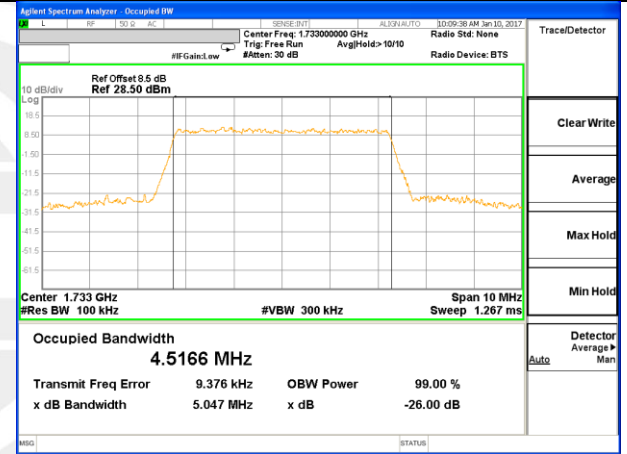

Middle Channel / 5MHz / 16QAM