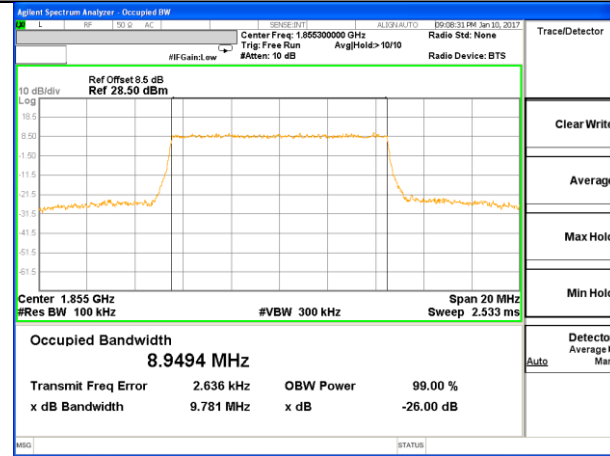

Highest Channel / 3MHz / QPSK

Highest Channel / 3MHz / 16QAM

LTE band 2

LTE band 2 (99% and -26 Bandwidth)

Lowest Channel / 5MHz / QPSK

Lowest Channel / 5MHz / 16QAM

Middle Channel / 5MHz / QPSK

Middle Channel / 5MHz / 16QAM

Highest Channel / 5MHz / QPSK

Highest Channel / 5MHz / 16QAM

LTE band 2

LTE band 2 (99% and -26 Bandwidth)

Lowest Channel / 10MHz / QPSK

Lowest Channel / 10MHz / 16QAM

Middle Channel / 10MHz / QPSK

Middle Channel / 10MHz / 16QAM

Highest Channel / 10MHz / QPSK

Highest Channel / 10MHz / 16QAM

LTE band 2

LTE band 2 (99% and -26 Bandwidth)

Lowest Channel / 15MHz / QPSK

Lowest Channel / 15MHz / 16QAM

Middle Channel / 15MHz / QPSK

Middle Channel / 15MHz / 16QAM