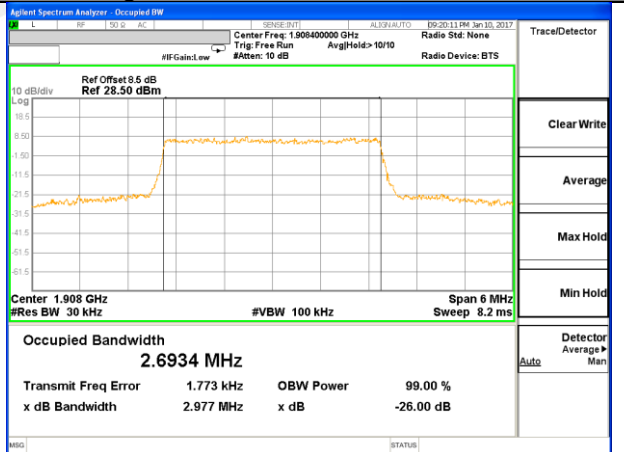

# OCCUPIED BANDWIDTH LTE band 2

LTE band 2 (99% and -26 Bandwidth)

LTE band 2

LTE band 2 (99% and -26 Bandwidth)

Lowest Channel / 3MHz / QPSK

Lowest Channel / 3MHz / 16QAM

Middle Channel / 3MHz / QPSK

Middle Channel / 3MHz / 16QAM

Highest Channel / 3MHz / QPSK

Highest Channel / 3MHz / 16QAM

LTE band 2

LTE band 2 (99% and -26 Bandwidth)

Lowest Channel / 5MHz / QPSK

Lowest Channel / 5MHz / 16QAM

Middle Channel / 5MHz / QPSK

Middle Channel / 5MHz / 16QAM

Highest Channel / 5MHz / QPSK

Highest Channel / 5MHz / 16QAM

LTE band 2

LTE band 2 (99% and -26 Bandwidth)

Lowest Channel / 10MHz / QPSK

Lowest Channel / 10MHz / 16QAM

Middle Channel / 10MHz / QPSK

Middle Channel / 10MHz / 16QAM