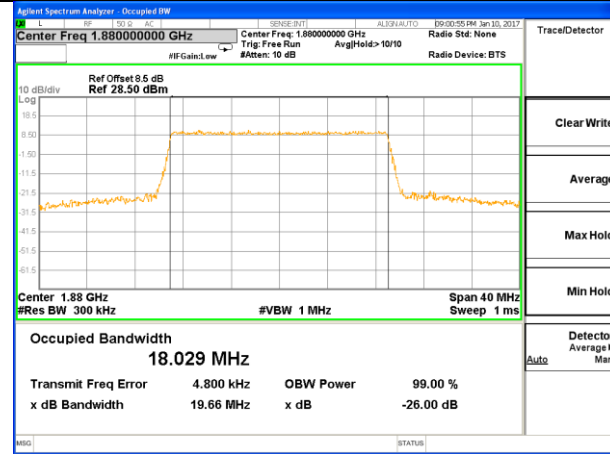

Highest Channel / 10MHz / QPSK

Highest Channel / 10MHz / 16QAM

LTE band 2

LTE band 2 (99% and -26 Bandwidth)

Lowest Channel / 15MHz / QPSK

Lowest Channel / 15MHz / 16QAM

Middle Channel / 15MHz / QPSK

Middle Channel / 15MHz / 16QAM

Highest Channel / 15MHz / QPSK

Highest Channel / 15MHz / 16QAM

LTE band 2

LTE band 2 (99% and -26 Bandwidth)

Lowest Channel / 20MHz / QPSK

Lowest Channel / 20MHz / 16QAM

Middle Channel / 20MHz / QPSK

Middle Channel / 20MHz / 16QAM

Highest Channel / 20MHz / QPSK

Highest Channel / 20MHz / 16QAM

LTE band 4

LTE band 4 (99% and -26 Bandwidth)

LTE band 4

LTE band 4 (99% and -26 Bandwidth)

Lowest Channel / 3MHz / QPSK

Lowest Channel / 3MHz / 16QAM