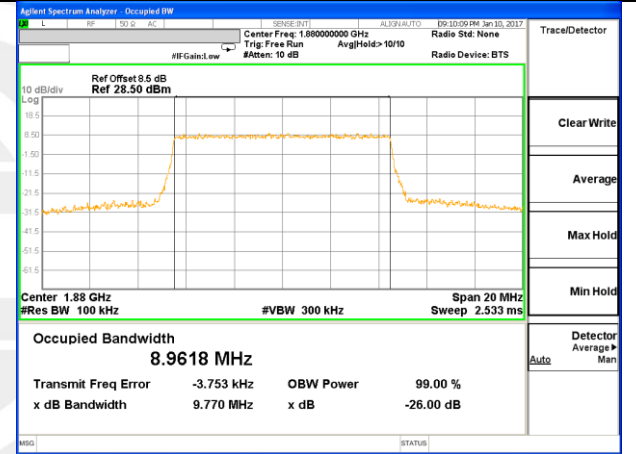

Highest Channel / 3MHz / QPSK

Highest Channel / 3MHz / 16QAM

LTE band 2

LTE band 2 (99% and -26 Bandwidth)

Lowest Channel / 5MHz / QPSK

Lowest Channel / 5MHz / 16QAM

Middle Channel / 5MHz / QPSK

Middle Channel / 5MHz / 16QAM

Highest Channel / 5MHz / QPSK

Highest Channel / 5MHz / 16QAM

LTE band 2

LTE band 2 (99% and -26 Bandwidth)

Lowest Channel / 10MHz / QPSK

Lowest Channel / 10MHz / 16QAM

Middle Channel / 10MHz / QPSK

Middle Channel / 10MHz / 16QAM

Highest Channel / 10MHz / QPSK

Highest Channel / 10MHz / 16QAM

LTE band 2

LTE band 2 (99% and -26 Bandwidth)

Lowest Channel / 15MHz / QPSK

Lowest Channel / 15MHz / 16QAM

Middle Channel / 15MHz / QPSK

Middle Channel / 15MHz / 16QAM