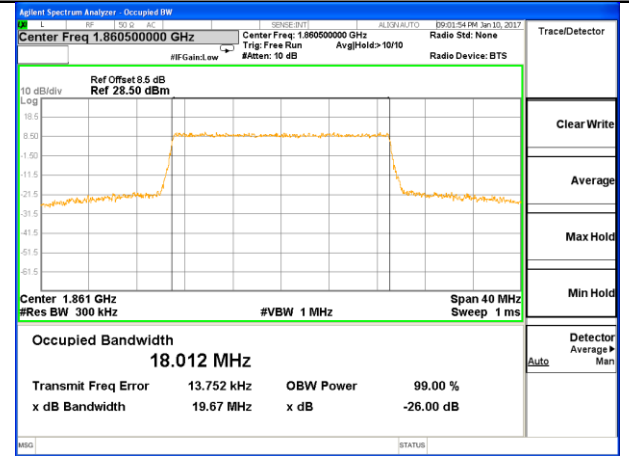

Highest Channel / 10MHz / QPSK

Highest Channel / 10MHz / 16QAM

LTE band 2

LTE band 2 (99% and -26 Bandwidth)

Lowest Channel / 15MHz / QPSK

Lowest Channel / 15MHz / 16QAM

Middle Channel / 15MHz / QPSK

Middle Channel / 15MHz / 16QAM

Highest Channel / 15MHz / QPSK

Highest Channel / 15MHz / 16QAM

LTE band 2

LTE band 2 (99% and -26 Bandwidth)

Lowest Channel / 20MHz / QPSK

Lowest Channel / 20MHz / 16QAM

Middle Channel / 20MHz / QPSK

Middle Channel / 20MHz / 16QAM

Highest Channel / 20MHz / QPSK

Highest Channel / 20MHz / 16QAM

LTE band 4

LTE band 4 (99% and -26 Bandwidth)

LTE band 4

LTE band 4 (99% and -26 Bandwidth)

Lowest Channel / 3MHz / QPSK

Lowest Channel / 3MHz / 16QAM