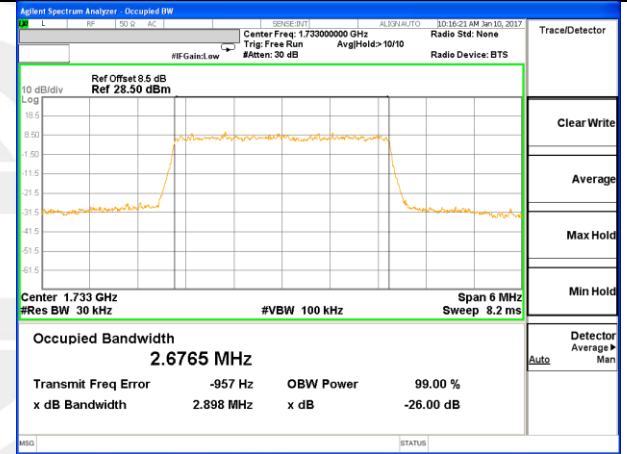

Highest Channel / 15MHz / QPSK

Highest Channel / 15MHz / 16QAM

LTE band 2

LTE band 2 (99% and -26 Bandwidth)

Lowest Channel / 20MHz / QPSK

Lowest Channel / 20MHz / 16QAM

Middle Channel / 20MHz / QPSK

Middle Channel / 20MHz / 16QAM

Highest Channel / 20MHz / QPSK

Highest Channel / 20MHz / 16QAM

LTE band 4

LTE band 4 (99% and -26 Bandwidth)

LTE band 4

LTE band 4 (99% and -26 Bandwidth)

Lowest Channel / 3MHz / QPSK

Lowest Channel / 3MHz / 16QAM

Middle Channel / 3MHz / QPSK

Middle Channel / 3MHz / 16QAM

Highest Channel / 3MHz / QPSK

Highest Channel / 3MHz / 16QAM

LTE band 4

LTE band 4 (99% and -26 Bandwidth)

Lowest Channel / 5MHz / QPSK

Lowest Channel / 5MHz / 16QAM