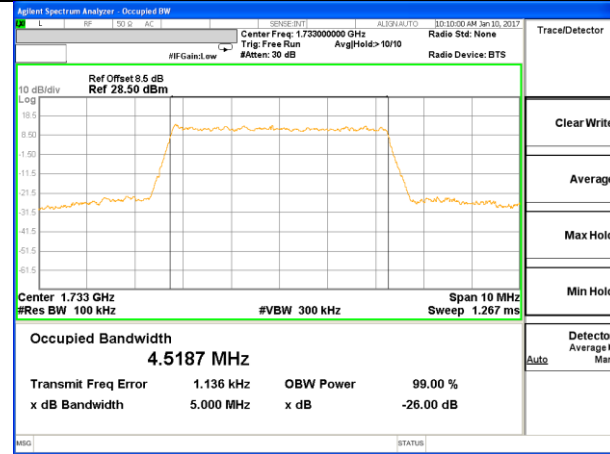

Middle Channel / 5MHz / QPSK