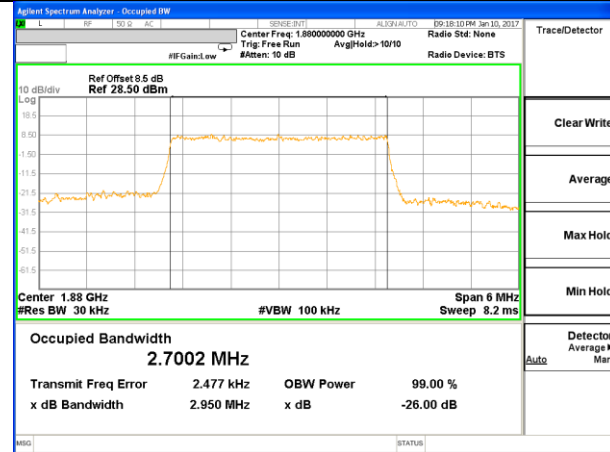

# OCCUPIED BANDWIDTH LTE band 2

LTE band 2 (99% and -26 Bandwidth)

LTE band 2

LTE band 2 (99% and -26 Bandwidth)

Lowest Channel / 3MHz / QPSK

Lowest Channel / 3MHz / 16QAM

Middle Channel / 3MHz / QPSK

Middle Channel / 3MHz / 16QAM

Highest Channel / 3MHz / QPSK

Highest Channel / 3MHz / 16QAM

LTE band 2

LTE band 2 (99% and -26 Bandwidth)

Lowest Channel / 5MHz / QPSK

Lowest Channel / 5MHz / 16QAM

Middle Channel / 5MHz / QPSK

Middle Channel / 5MHz / 16QAM

Highest Channel / 5MHz / QPSK

Highest Channel / 5MHz / 16QAM

LTE band 2

LTE band 2 (99% and -26 Bandwidth)

Lowest Channel / 10MHz / QPSK

Lowest Channel / 10MHz / 16QAM

Middle Channel / 10MHz / QPSK

Middle Channel / 10MHz / 16QAM