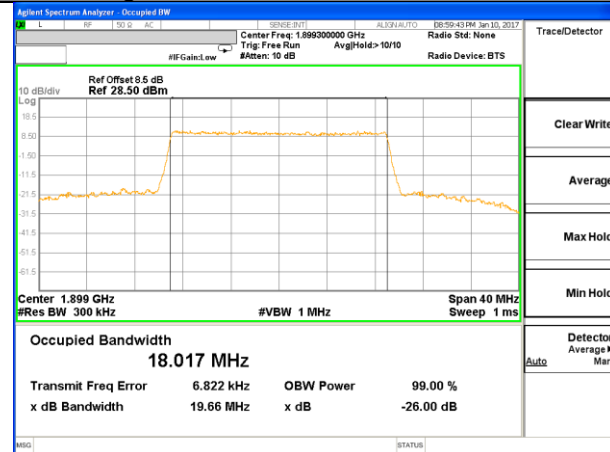

Highest Channel / 10MHz / QPSK

Highest Channel / 10MHz / 16QAM

LTE band 2

LTE band 2 (99% and -26 Bandwidth)

Lowest Channel / 15MHz / QPSK

Lowest Channel / 15MHz / 16QAM

Middle Channel / 15MHz / QPSK

Middle Channel / 15MHz / 16QAM

Highest Channel / 15MHz / QPSK

Highest Channel / 15MHz / 16QAM

LTE band 2

LTE band 2 (99% and -26 Bandwidth)

Lowest Channel / 20MHz / QPSK

Lowest Channel / 20MHz / 16QAM

Middle Channel / 20MHz / QPSK

Middle Channel / 20MHz / 16QAM

Highest Channel / 20MHz / QPSK

Highest Channel / 20MHz / 16QAM

LTE band 4

LTE band 4 (99% and -26 Bandwidth)

LTE band 4

LTE band 4 (99% and -26 Bandwidth)

Lowest Channel / 3MHz / QPSK

Lowest Channel / 3MHz / 16QAM