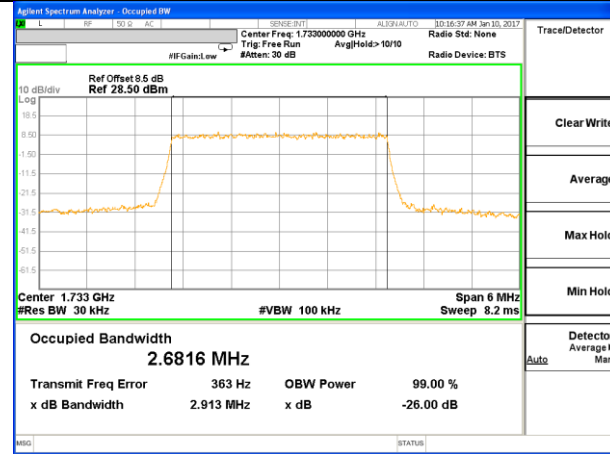

Highest Channel / 15MHz / QPSK

Highest Channel / 15MHz / 16QAM

LTE band 2

LTE band 2 (99% and -26 Bandwidth)

Lowest Channel / 20MHz / QPSK

Lowest Channel / 20MHz / 16QAM

Middle Channel / 20MHz / QPSK

Middle Channel / 20MHz / 16QAM

Highest Channel / 20MHz / QPSK

Highest Channel / 20MHz / 16QAM

LTE band 4

LTE band 4 (99% and -26 Bandwidth)

LTE band 4

LTE band 4 (99% and -26 Bandwidth)

Lowest Channel / 3MHz / QPSK

Lowest Channel / 3MHz / 16QAM

Middle Channel / 3MHz / QPSK

Middle Channel / 3MHz / 16QAM

Highest Channel / 3MHz / QPSK

Highest Channel / 3MHz / 16QAM

LTE band 4

LTE band 4 (99% and -26 Bandwidth)

Lowest Channel / 5MHz / QPSK

Lowest Channel / 5MHz / 16QAM