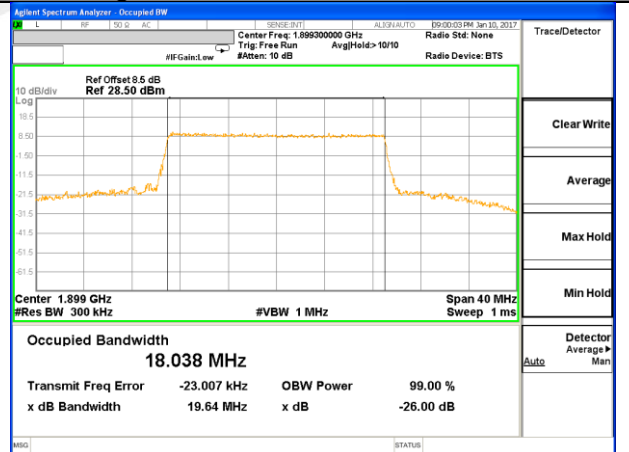

Highest Channel / 10MHz / QPSK

Highest Channel / 10MHz / 16QAM

LTE band 2

LTE band 2 (99% and -26 Bandwidth)

Lowest Channel / 15MHz / QPSK

Lowest Channel / 15MHz / 16QAM

Middle Channel / 15MHz / QPSK

Middle Channel / 15MHz / 16QAM

Highest Channel / 15MHz / QPSK

Highest Channel / 15MHz / 16QAM

LTE band 2

LTE band 2 (99% and -26 Bandwidth)

Lowest Channel / 20MHz / QPSK

Lowest Channel / 20MHz / 16QAM

Middle Channel / 20MHz / QPSK

Middle Channel / 20MHz / 16QAM

Highest Channel / 20MHz / QPSK

Highest Channel / 20MHz / 16QAM

LTE band 4

LTE band 4 (99% and -26 Bandwidth)

LTE band 4

LTE band 4 (99% and -26 Bandwidth)

Lowest Channel / 3MHz / QPSK

Lowest Channel / 3MHz / 16QAM