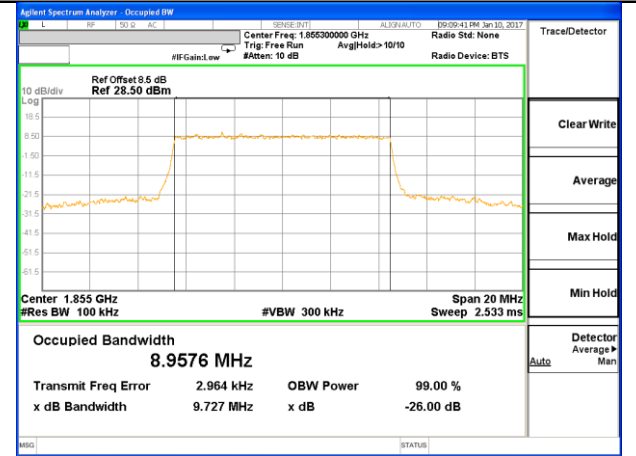

Highest Channel / 3MHz / QPSK

Highest Channel / 3MHz / 16QAM

LTE band 2

LTE band 2 (99% and -26 Bandwidth)

Lowest Channel / 5MHz / QPSK

Lowest Channel / 5MHz / 16QAM

Middle Channel / 5MHz / QPSK

Middle Channel / 5MHz / 16QAM

Highest Channel / 5MHz / QPSK

Highest Channel / 5MHz / 16QAM

LTE band 2

LTE band 2 (99% and -26 Bandwidth)

Lowest Channel / 10MHz / QPSK

Lowest Channel / 10MHz / 16QAM

Middle Channel / 10MHz / QPSK

Middle Channel / 10MHz / 16QAM

Highest Channel / 10MHz / QPSK

Highest Channel / 10MHz / 16QAM

LTE band 2

LTE band 2 (99% and -26 Bandwidth)

Lowest Channel / 15MHz / QPSK

Lowest Channel / 15MHz / 16QAM

Middle Channel / 15MHz / QPSK

Middle Channel / 15MHz / 16QAM