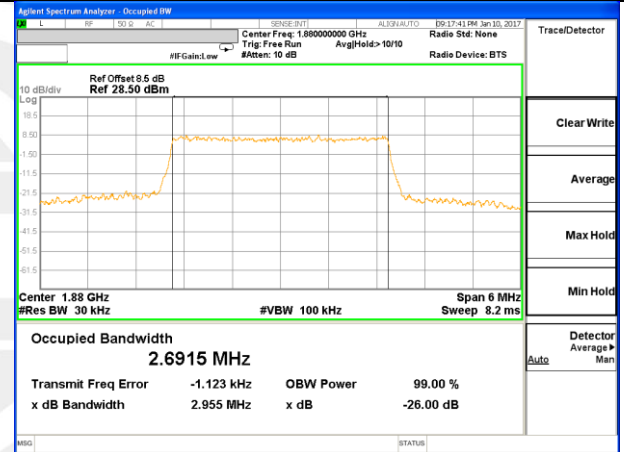

# OCCUPIED BANDWIDTH LTE band 2

LTE band 2 (99% and -26 Bandwidth)

LTE band 2

LTE band 2 (99% and -26 Bandwidth)

Lowest Channel / 3MHz / QPSK

Lowest Channel / 3MHz / 16QAM

Middle Channel / 3MHz / QPSK

Middle Channel / 3MHz / 16QAM

Highest Channel / 3MHz / QPSK

Highest Channel / 3MHz / 16QAM

LTE band 2

LTE band 2 (99% and -26 Bandwidth)

Lowest Channel / 5MHz / QPSK

Lowest Channel / 5MHz / 16QAM

Middle Channel / 5MHz / QPSK

Middle Channel / 5MHz / 16QAM

Highest Channel / 5MHz / QPSK

Highest Channel / 5MHz / 16QAM

LTE band 2

LTE band 2 (99% and -26 Bandwidth)

Lowest Channel / 10MHz / QPSK

Lowest Channel / 10MHz / 16QAM

Middle Channel / 10MHz / QPSK

Middle Channel / 10MHz / 16QAM