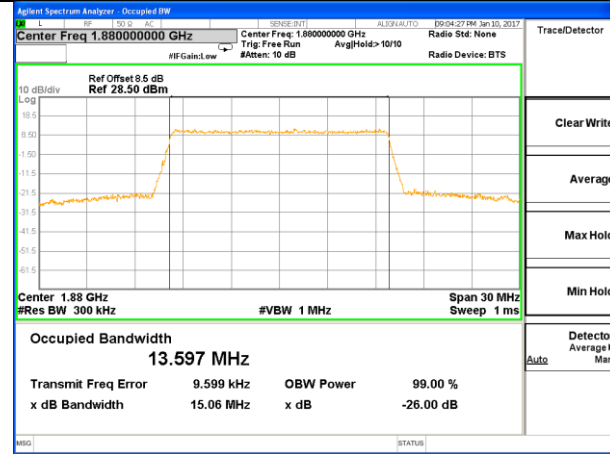

Highest Channel / 5MHz / QPSK

Highest Channel / 5MHz / 16QAM

LTE band 2

LTE band 2 (99% and -26 Bandwidth)

Lowest Channel / 10MHz / QPSK

Lowest Channel / 10MHz / 16QAM

Middle Channel / 10MHz / QPSK

Middle Channel / 10MHz / 16QAM

Highest Channel / 10MHz / QPSK

Highest Channel / 10MHz / 16QAM

LTE band 2

LTE band 2 (99% and -26 Bandwidth)

Lowest Channel / 15MHz / QPSK

Lowest Channel / 15MHz / 16QAM

Middle Channel / 15MHz / QPSK

Middle Channel / 15MHz / 16QAM

Highest Channel / 15MHz / QPSK

Highest Channel / 15MHz / 16QAM

LTE band 2

LTE band 2 (99% and -26 Bandwidth)

Lowest Channel / 20MHz / QPSK

Lowest Channel / 20MHz / 16QAM

Middle Channel / 20MHz / QPSK

Middle Channel / 20MHz / 16QAM