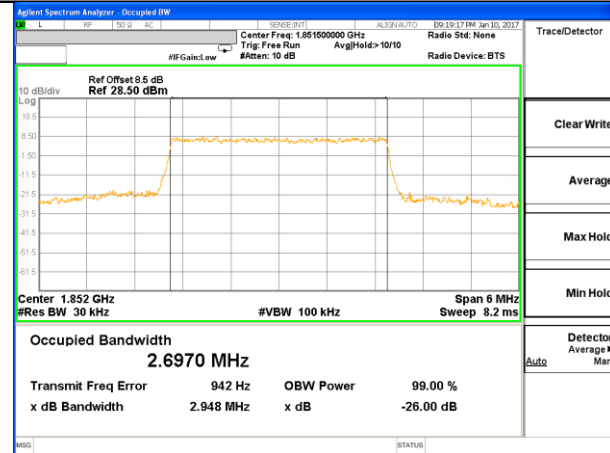

# OCCUPIED BANDWIDTH LTE band 2

LTE band 2 (99% and -26 Bandwidth)

LTE band 2

LTE band 2 (99% and -26 Bandwidth)

Lowest Channel / 3MHz / QPSK

Lowest Channel / 3MHz / 16QAM

Middle Channel / 3MHz / QPSK

Middle Channel / 3MHz / 16QAM

Highest Channel / 3MHz / QPSK

Highest Channel / 3MHz / 16QAM

LTE band 2

LTE band 2 (99% and -26 Bandwidth)

Lowest Channel / 5MHz / QPSK

Lowest Channel / 5MHz / 16QAM

Middle Channel / 5MHz / QPSK

Middle Channel / 5MHz / 16QAM

Highest Channel / 5MHz / QPSK

Highest Channel / 5MHz / 16QAM

LTE band 2

LTE band 2 (99% and -26 Bandwidth)

Lowest Channel / 10MHz / QPSK

Lowest Channel / 10MHz / 16QAM

Middle Channel / 10MHz / QPSK

Middle Channel / 10MHz / 16QAM