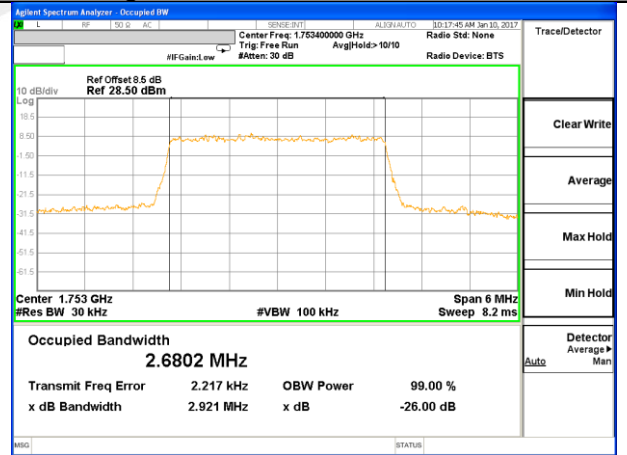

Highest Channel / 20MHz / QPSK

Highest Channel / 20MHz / 16QAM

LTE band 4

LTE band 4 (99% and -26 Bandwidth)

LTE band 4

LTE band 4 (99% and -26 Bandwidth)

Lowest Channel / 3MHz / QPSK

Lowest Channel / 3MHz / 16QAM

Middle Channel / 3MHz / QPSK

Middle Channel / 3MHz / 16QAM

Highest Channel / 3MHz / QPSK

Highest Channel / 3MHz / 16QAM

LTE band 4

LTE band 4 (99% and -26 Bandwidth)

Lowest Channel / 5MHz / QPSK

Lowest Channel / 5MHz / 16QAM