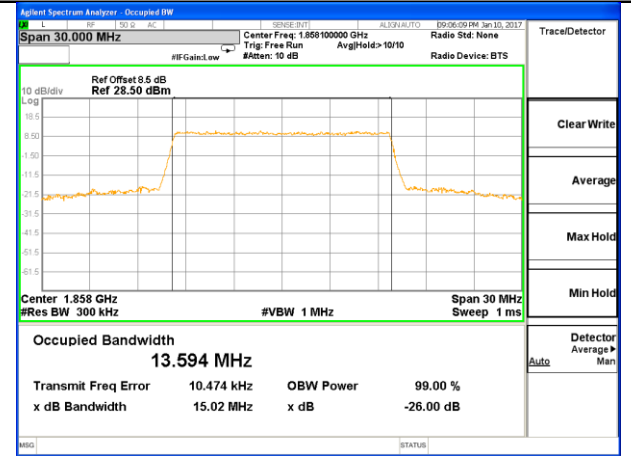

Highest Channel / 5MHz / QPSK

Highest Channel / 5MHz / 16QAM

LTE band 2

LTE band 2 (99% and -26 Bandwidth)

Lowest Channel / 10MHz / QPSK

Lowest Channel / 10MHz / 16QAM

Middle Channel / 10MHz / QPSK

Middle Channel / 10MHz / 16QAM

Highest Channel / 10MHz / QPSK

Highest Channel / 10MHz / 16QAM

LTE band 2

LTE band 2 (99% and -26 Bandwidth)

Lowest Channel / 15MHz / QPSK

Lowest Channel / 15MHz / 16QAM

Middle Channel / 15MHz / QPSK

Middle Channel / 15MHz / 16QAM

Highest Channel / 15MHz / QPSK

Highest Channel / 15MHz / 16QAM

LTE band 2

LTE band 2 (99% and -26 Bandwidth)

Lowest Channel / 20MHz / QPSK

Lowest Channel / 20MHz / 16QAM

Middle Channel / 20MHz / QPSK

Middle Channel / 20MHz / 16QAM