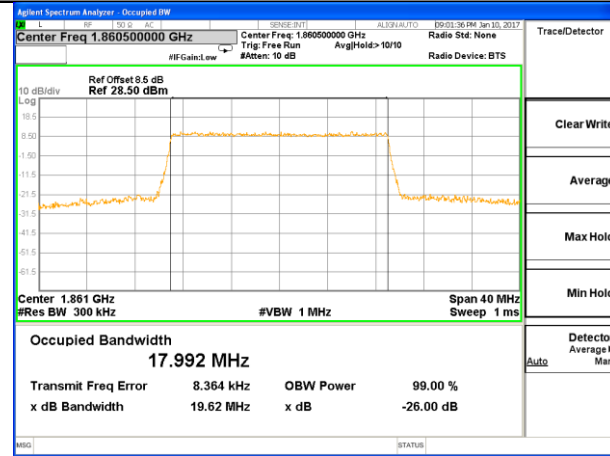

Highest Channel / 10MHz / QPSK

Highest Channel / 10MHz / 16QAM

LTE band 2

LTE band 2 (99% and -26 Bandwidth)

Lowest Channel / 15MHz / QPSK

Lowest Channel / 15MHz / 16QAM

Middle Channel / 15MHz / QPSK

Middle Channel / 15MHz / 16QAM

Highest Channel / 15MHz / QPSK

Highest Channel / 15MHz / 16QAM

LTE band 2

LTE band 2 (99% and -26 Bandwidth)

Lowest Channel / 20MHz / QPSK

Lowest Channel / 20MHz / 16QAM

Middle Channel / 20MHz / QPSK

Middle Channel / 20MHz / 16QAM

Highest Channel / 20MHz / QPSK

Highest Channel / 20MHz / 16QAM

LTE band 4

LTE band 4 (99% and -26 Bandwidth)

LTE band 4

LTE band 4 (99% and -26 Bandwidth)

Lowest Channel / 3MHz / QPSK

Lowest Channel / 3MHz / 16QAM