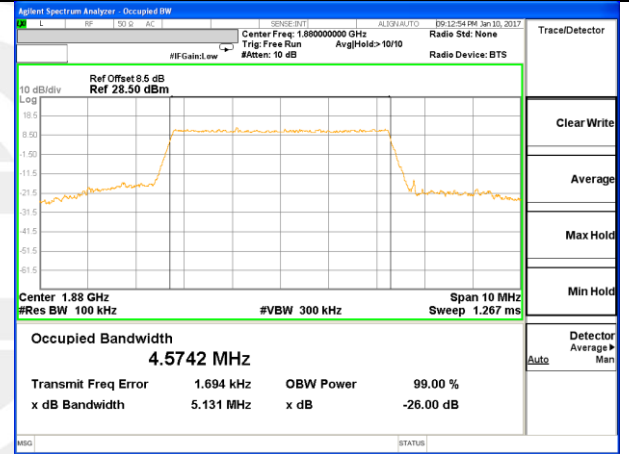

Highest Channel / 3MHz / QPSK

Highest Channel / 3MHz / 16QAM

LTE band 2

LTE band 2 (99% and -26 Bandwidth)

Lowest Channel / 5MHz / QPSK

Lowest Channel / 5MHz / 16QAM

Middle Channel / 5MHz / QPSK

Middle Channel / 5MHz / 16QAM

Highest Channel / 5MHz / QPSK

Highest Channel / 5MHz / 16QAM

LTE band 2

LTE band 2 (99% and -26 Bandwidth)

Lowest Channel / 10MHz / QPSK

Lowest Channel / 10MHz / 16QAM

Middle Channel / 10MHz / QPSK

Middle Channel / 10MHz / 16QAM