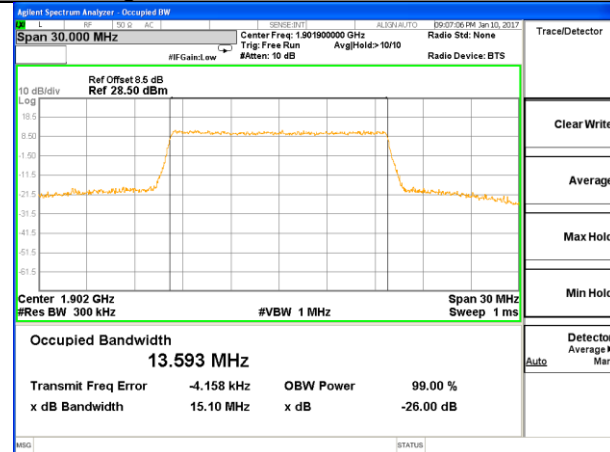

Highest Channel / 5MHz / QPSK

Highest Channel / 5MHz / 16QAM

LTE band 2

LTE band 2 (99% and -26 Bandwidth)

Lowest Channel / 10MHz / QPSK

Lowest Channel / 10MHz / 16QAM

Middle Channel / 10MHz / QPSK

Middle Channel / 10MHz / 16QAM

Highest Channel / 10MHz / QPSK

Highest Channel / 10MHz / 16QAM

LTE band 2

LTE band 2 (99% and -26 Bandwidth)

Lowest Channel / 15MHz / QPSK

Lowest Channel / 15MHz / 16QAM

Middle Channel / 15MHz / QPSK

Middle Channel / 15MHz / 16QAM

Highest Channel / 15MHz / QPSK

Highest Channel / 15MHz / 16QAM

LTE band 2

LTE band 2 (99% and -26 Bandwidth)

Lowest Channel / 20MHz / QPSK

Lowest Channel / 20MHz / 16QAM

Middle Channel / 20MHz / QPSK

Middle Channel / 20MHz / 16QAM