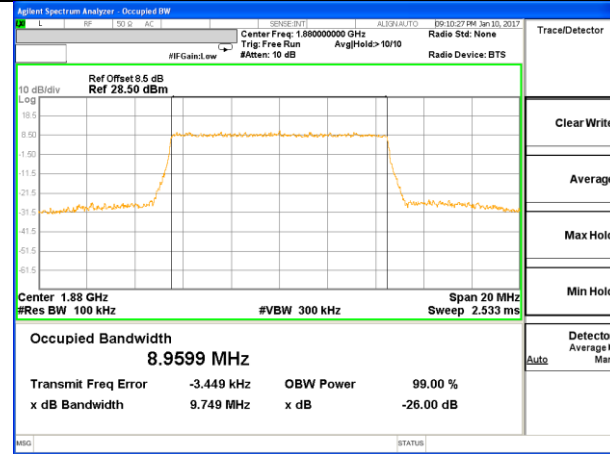

Highest Channel / 3MHz / QPSK

Highest Channel / 3MHz / 16QAM

LTE band 2

LTE band 2 (99% and -26 Bandwidth)

Lowest Channel / 5MHz / QPSK

Lowest Channel / 5MHz / 16QAM

Middle Channel / 5MHz / QPSK

Middle Channel / 5MHz / 16QAM

Highest Channel / 5MHz / QPSK

Highest Channel / 5MHz / 16QAM

LTE band 2

LTE band 2 (99% and -26 Bandwidth)

Lowest Channel / 10MHz / QPSK

Lowest Channel / 10MHz / 16QAM

Middle Channel / 10MHz / QPSK

Middle Channel / 10MHz / 16QAM

Highest Channel / 10MHz / QPSK

Highest Channel / 10MHz / 16QAM

LTE band 2

LTE band 2 (99% and -26 Bandwidth)

Lowest Channel / 15MHz / QPSK

Lowest Channel / 15MHz / 16QAM

Middle Channel / 15MHz / QPSK

Middle Channel / 15MHz / 16QAM