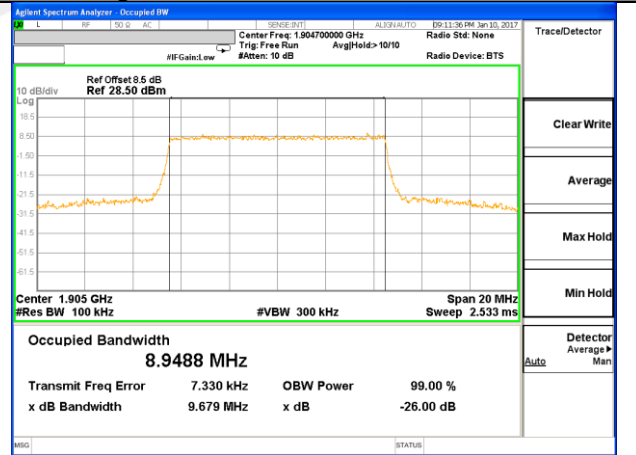

Highest Channel / 3MHz / QPSK

Highest Channel / 3MHz / 16QAM

LTE band 2

LTE band 2 (99% and -26 Bandwidth)

Lowest Channel / 5MHz / QPSK

Lowest Channel / 5MHz / 16QAM

Middle Channel / 5MHz / QPSK

Middle Channel / 5MHz / 16QAM

Highest Channel / 5MHz / QPSK

Highest Channel / 5MHz / 16QAM

LTE band 2

LTE band 2 (99% and -26 Bandwidth)

Lowest Channel / 10MHz / QPSK

Lowest Channel / 10MHz / 16QAM

Middle Channel / 10MHz / QPSK

Middle Channel / 10MHz / 16QAM

Highest Channel / 10MHz / QPSK

Highest Channel / 10MHz / 16QAM

LTE band 2

LTE band 2 (99% and -26 Bandwidth)

Lowest Channel / 15MHz / QPSK

Lowest Channel / 15MHz / 16QAM

Middle Channel / 15MHz / QPSK

Middle Channel / 15MHz / 16QAM