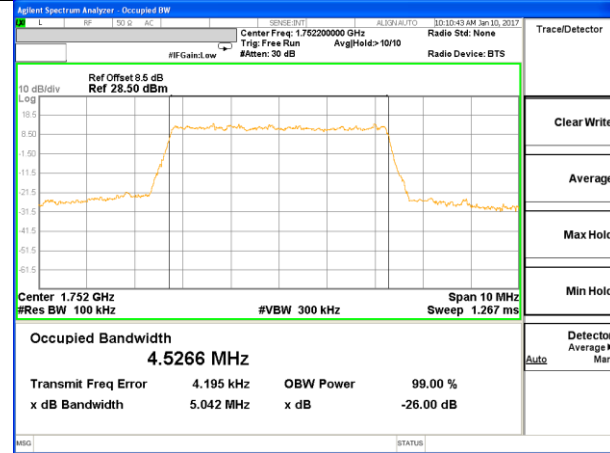

Highest Channel / 5MHz / QPSK