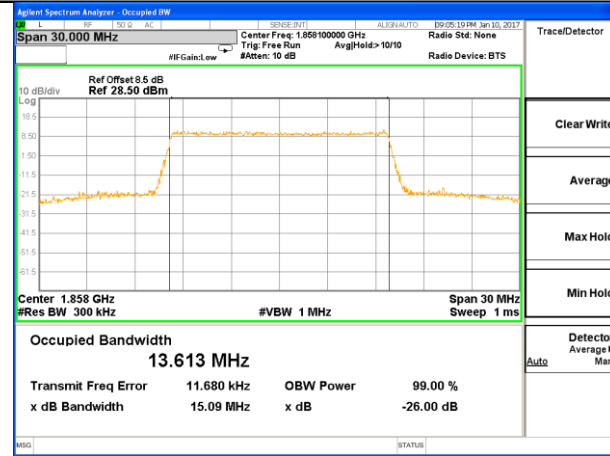

Highest Channel / 5MHz / QPSK

Highest Channel / 5MHz / 16QAM

LTE band 2

LTE band 2 (99% and -26 Bandwidth)

Lowest Channel / 10MHz / QPSK

Lowest Channel / 10MHz / 16QAM

Middle Channel / 10MHz / QPSK

Middle Channel / 10MHz / 16QAM

Highest Channel / 10MHz / QPSK

Highest Channel / 10MHz / 16QAM

LTE band 2

LTE band 2 (99% and -26 Bandwidth)

Lowest Channel / 15MHz / QPSK

Lowest Channel / 15MHz / 16QAM

Middle Channel / 15MHz / QPSK

Middle Channel / 15MHz / 16QAM

Highest Channel / 15MHz / QPSK

Highest Channel / 15MHz / 16QAM

LTE band 2

LTE band 2 (99% and -26 Bandwidth)

Lowest Channel / 20MHz / QPSK

Lowest Channel / 20MHz / 16QAM

Middle Channel / 20MHz / QPSK

Middle Channel / 20MHz / 16QAM