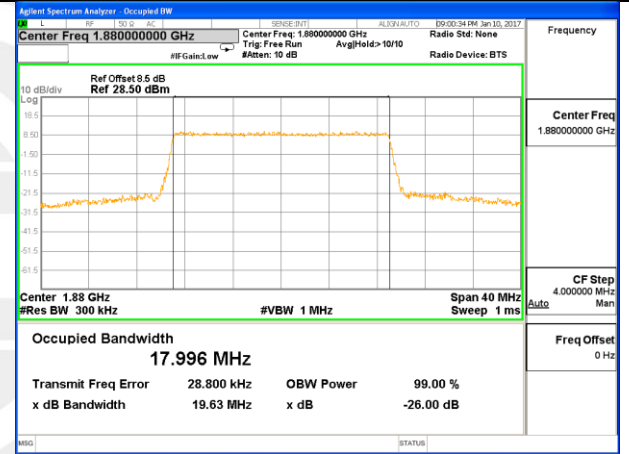

Highest Channel / 10MHz / QPSK

Highest Channel / 10MHz / 16QAM

LTE band 2

LTE band 2 (99% and -26 Bandwidth)

Lowest Channel / 15MHz / QPSK

Lowest Channel / 15MHz / 16QAM

Middle Channel / 15MHz / QPSK

Middle Channel / 15MHz / 16QAM

Highest Channel / 15MHz / QPSK

Highest Channel / 15MHz / 16QAM

LTE band 2

LTE band 2 (99% and -26 Bandwidth)

Lowest Channel / 20MHz / QPSK

Lowest Channel / 20MHz / 16QAM

Middle Channel / 20MHz / QPSK

Middle Channel / 20MHz / 16QAM

Highest Channel / 20MHz / QPSK

Highest Channel / 20MHz / 16QAM

LTE band 4

LTE band 4 (99% and -26 Bandwidth)

LTE band 4

LTE band 4 (99% and -26 Bandwidth)

Lowest Channel / 3MHz / QPSK

Lowest Channel / 3MHz / 16QAM