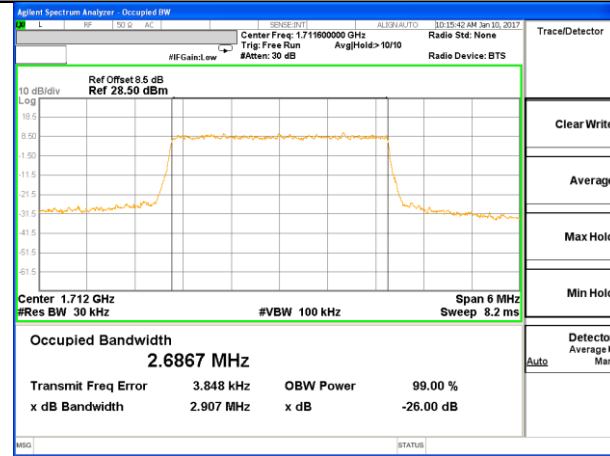

Highest Channel / 15MHz / QPSK

Highest Channel / 15MHz / 16QAM

LTE band 2

LTE band 2 (99% and -26 Bandwidth)

Lowest Channel / 20MHz / QPSK

Lowest Channel / 20MHz / 16QAM

Middle Channel / 20MHz / QPSK

Middle Channel / 20MHz / 16QAM

Highest Channel / 20MHz / QPSK

Highest Channel / 20MHz / 16QAM

LTE band 4

LTE band 4 (99% and -26 Bandwidth)

LTE band 4

LTE band 4 (99% and -26 Bandwidth)

Lowest Channel / 3MHz / QPSK

Lowest Channel / 3MHz / 16QAM

Middle Channel / 3MHz / QPSK

Middle Channel / 3MHz / 16QAM

Highest Channel / 3MHz / QPSK

Highest Channel / 3MHz / 16QAM

LTE band 4

LTE band 4 (99% and -26 Bandwidth)

Lowest Channel / 5MHz / QPSK

Lowest Channel / 5MHz / 16QAM