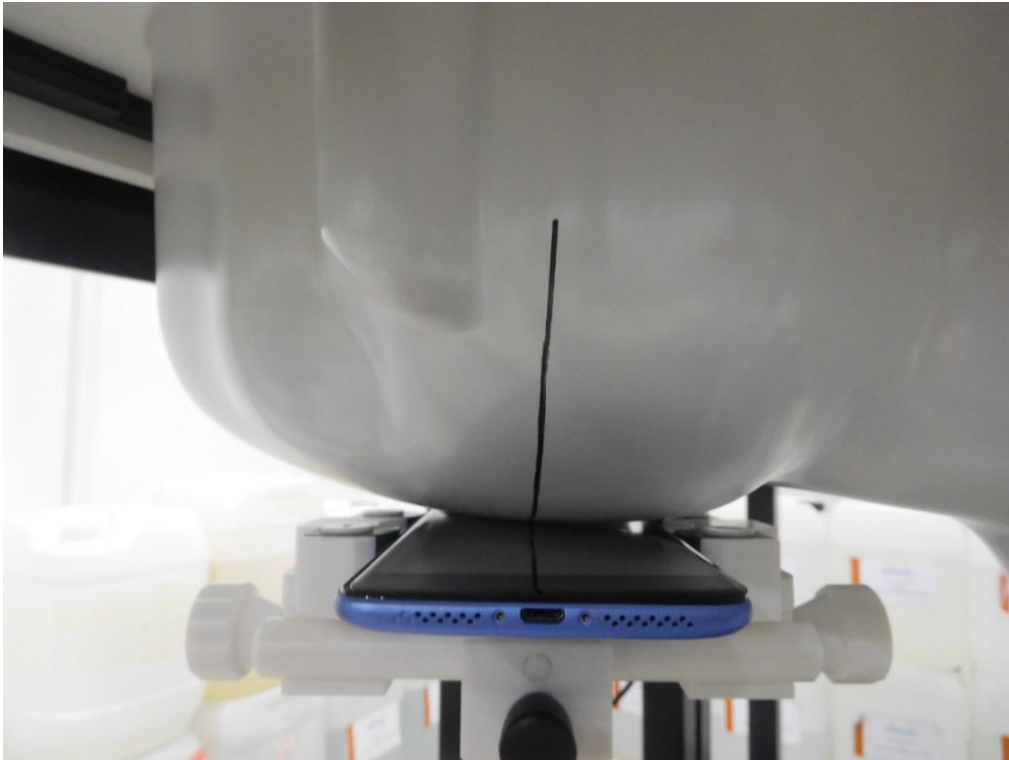

HERO1_SAR Setup photo

Right Touch

Right Tilt

Left Touch

Left Tilt

Body Front side(separation distance is 10mm)

Body Back side(separation distance is 10mm)

Body left side(separation distance is 10mm)

Body right side(separation distance is 10mm)

Body top side(separation distance is 10mm)

Body Bottom side(separation distance is 10mm)