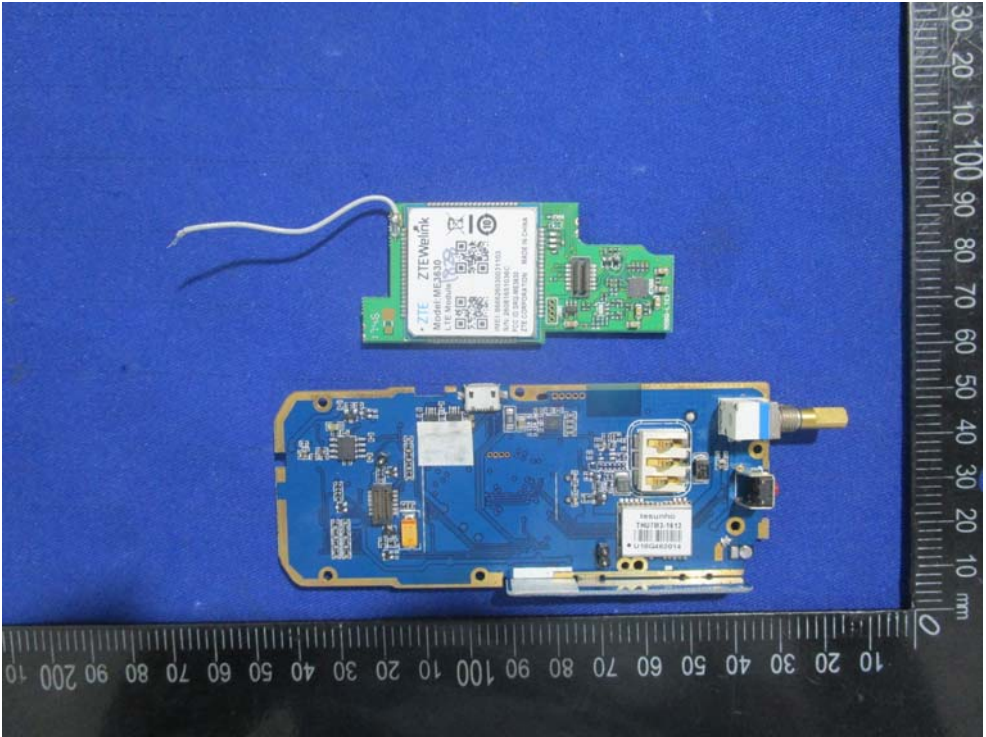

EXHIBIT C - EUT INTERNAL PHOTOGRAPHS

Model: TH-682

Model: TH-518U

Charger: