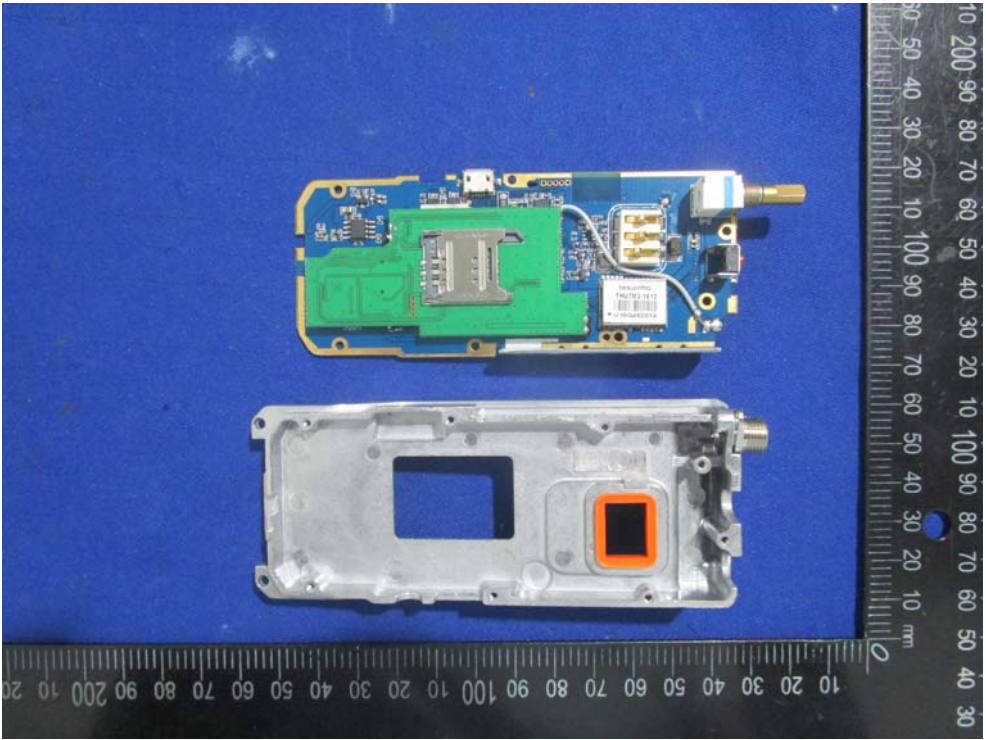

EXHIBIT C - EUT INTERNAL PHOTOGRAPHS

Model: TH-682

Model: TH-518U

Charger: