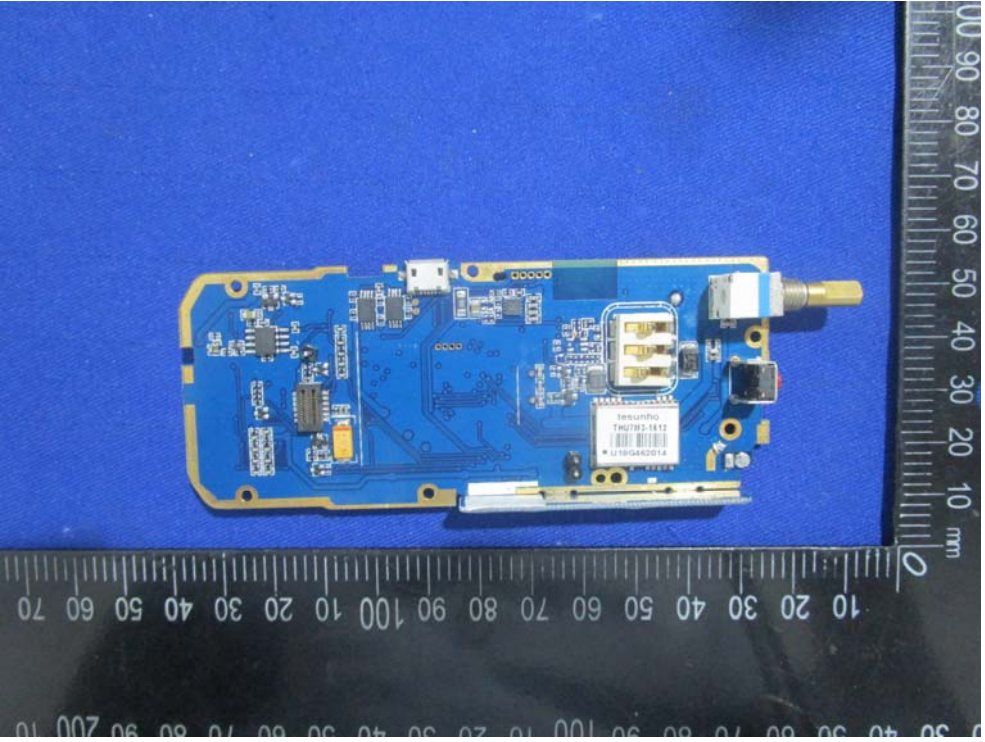

EXHIBIT C - EUT INTERNAL PHOTOGRAPHS

Model: TH-682

Model: TH-518U

Charger: