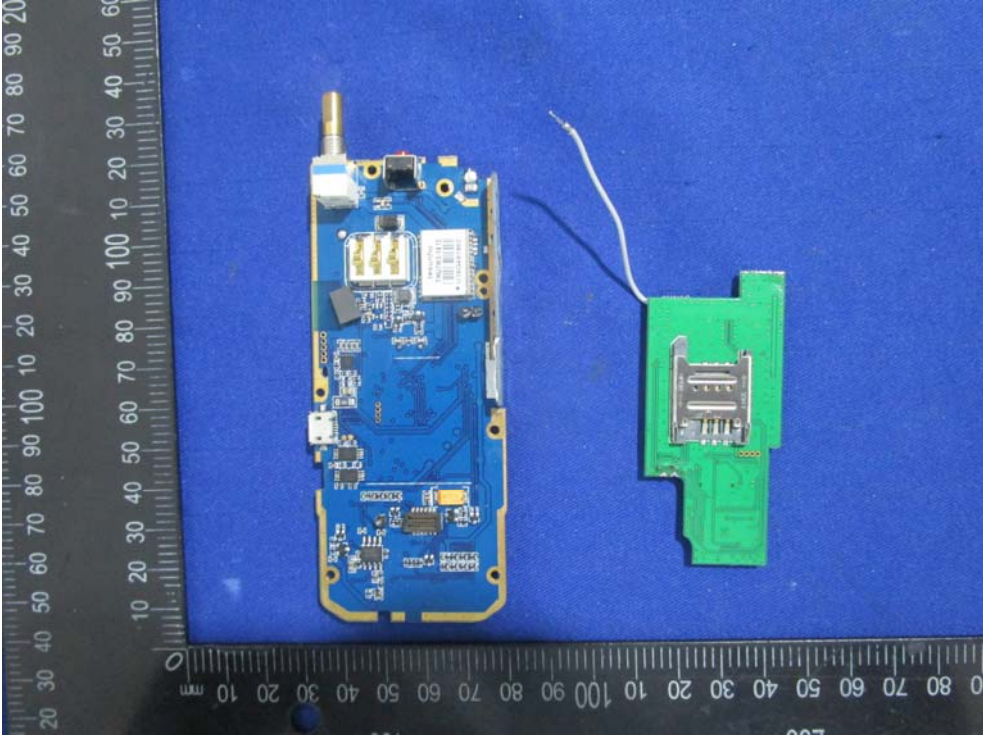

EXHIBIT C - EUT INTERNAL PHOTOGRAPHS

Model: TH-682

Model: TH-518U

Charger: