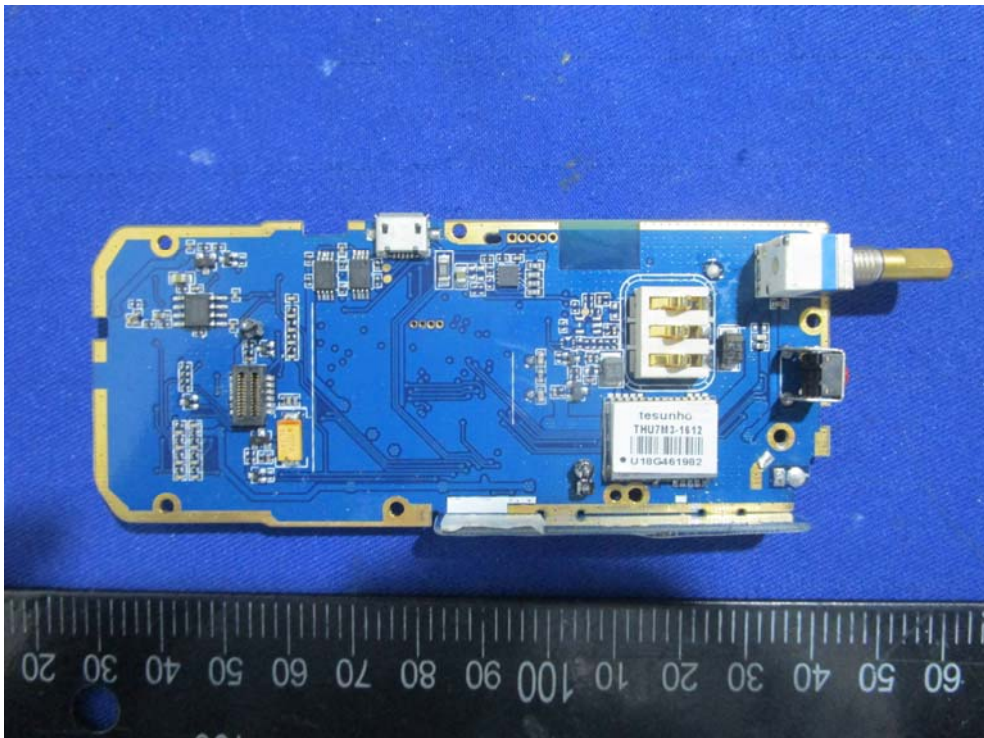

EXHIBIT C - EUT INTERNAL PHOTOGRAPHS

Model: TH-682

Model: TH-518U

Charger: