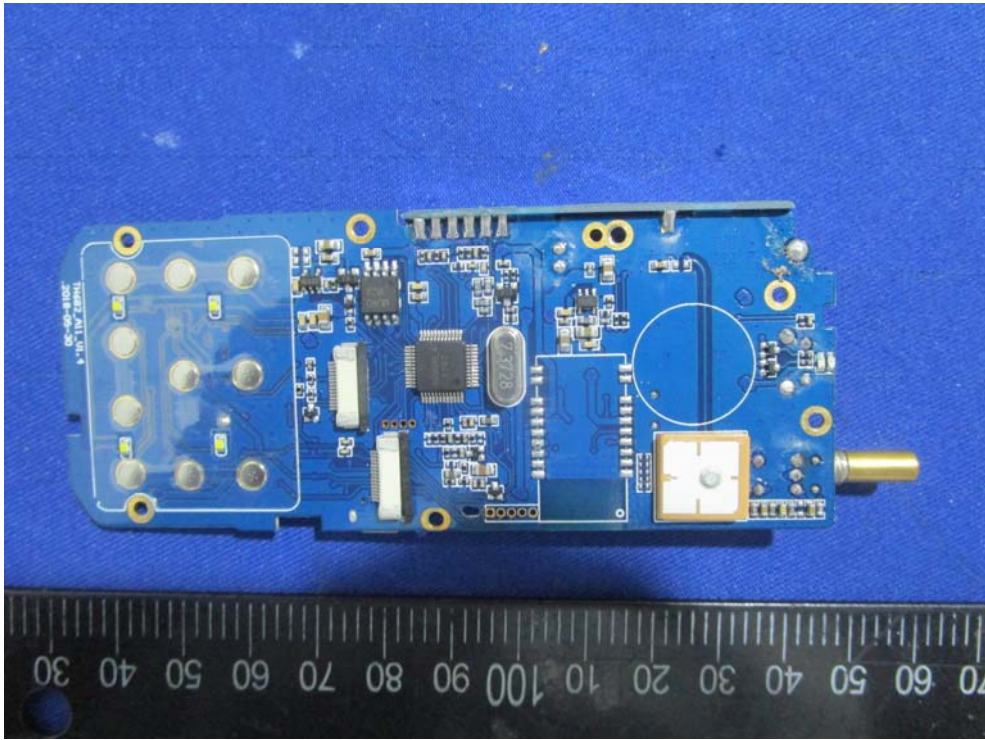

EXHIBIT C - EUT INTERNAL PHOTOGRAPHS

Model: TH-682

Model: TH-518U

Charger: