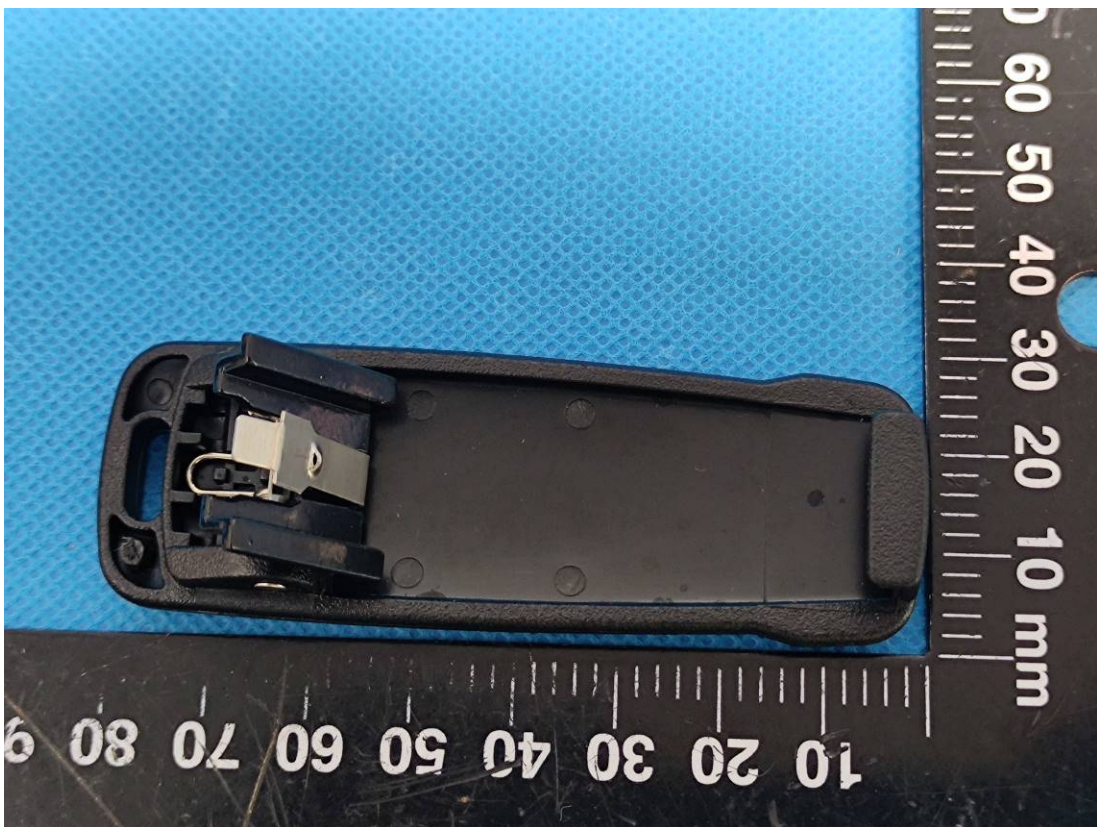

EXHIBIT B - EUT EXTERNAL PHOTOGRAPHS

Antenna

Belt Clip

Adapter

Charger