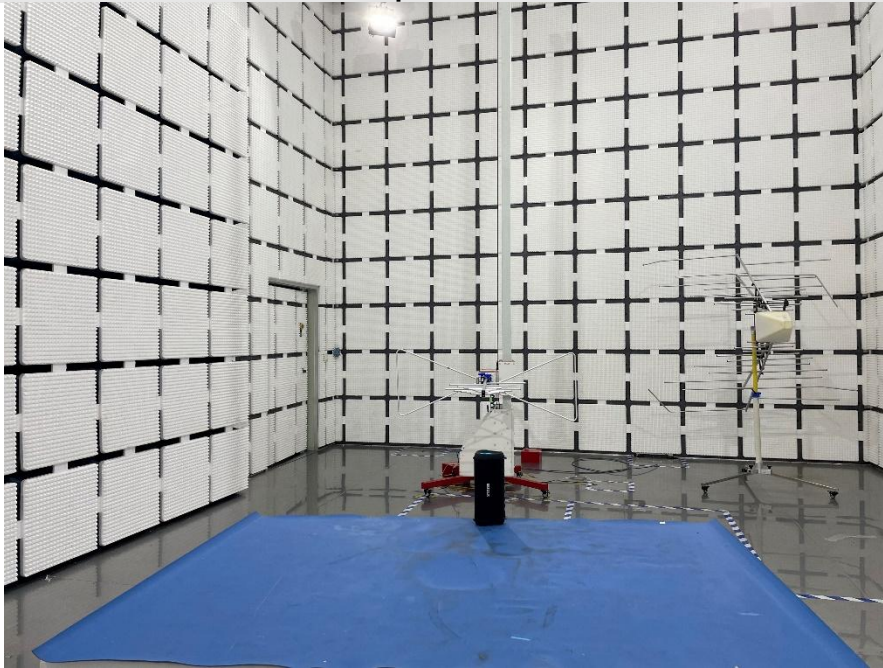

Product Name : portable speaker

Radiated Spurious Emissions

Conducted Emissions at AC Power Line (150kHz-30MHz)