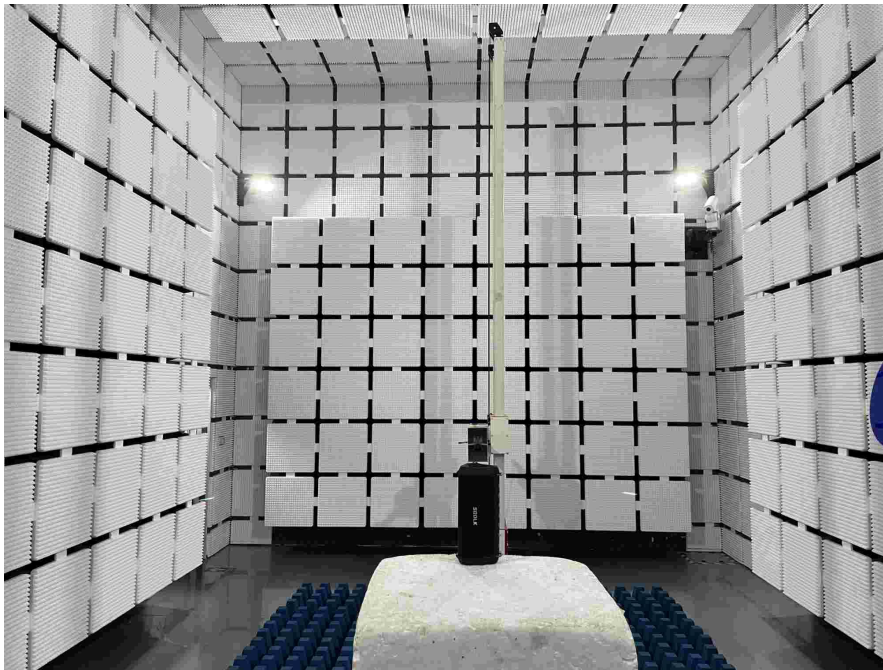

Product Name : portable speaker

Radiated Spurious Emissions

Conducted Emissions at AC Power Line (150kHz-30MHz)