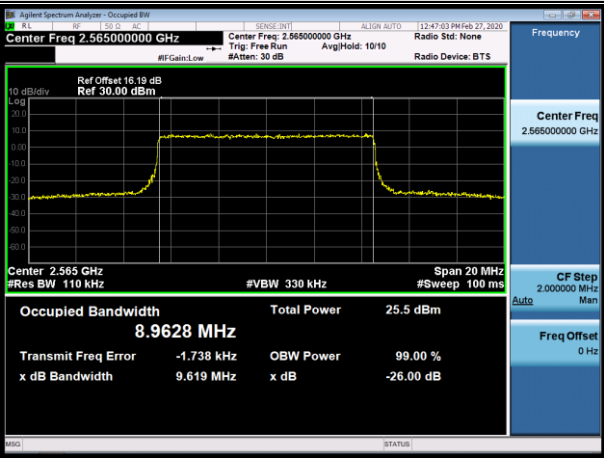

Channel Bandwidth: 20 MHz

LTE Band 7
Channel Bandwidth: 5 MHz

LCH_QPSK_25RB#0

LCH_16QAM_25RB#0

MCH_QPSK_25RB#0

MCH_16QAM_25RB#0

HCH_QPSK_25RB#0

HCH_16QAM_25RB#0

Channel Bandwidth: 10 MHz

LCH_QPSK_50RB#0

LCH_16QAM_50RB#0

MCH_QPSK_50RB#0

MCH_16QAM_50RB#0

HCH_QPSK_50RB#0

HCH_16QAM_50RB#0

Channel Bandwidth: 15 MHz