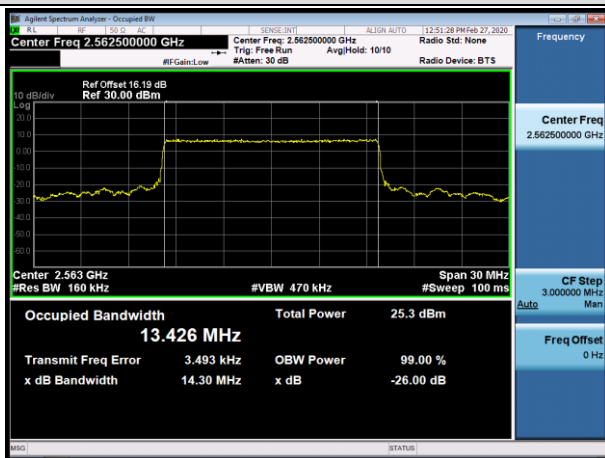

LCH_QPSK_75RB#0

LCH_16QAM_75RB#0

MCH_QPSK_75RB#0

MCH_16QAM_75RB#0

HCH_QPSK_75RB#0

HCH_16QAM_75RB#0

Channel Bandwidth: 20 MHz

LCH_QPSK_100RB#0

LCH_16QAM_100RB#0

MCH_QPSK_100RB#0

MCH_16QAM_100RB#0

HCH_QPSK_100RB#0

HCH_16QAM_100RB#0

APPENDIX CTEST PLOTS FOR BAND EDGES
LTE BAND 2

Channel Bandwidth: 1.4 MHz

LCH_QPSK_6RB#0