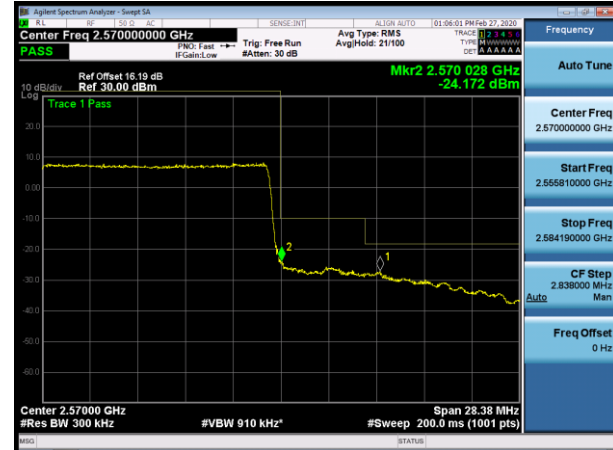

HCH_16QAM_75RB#0