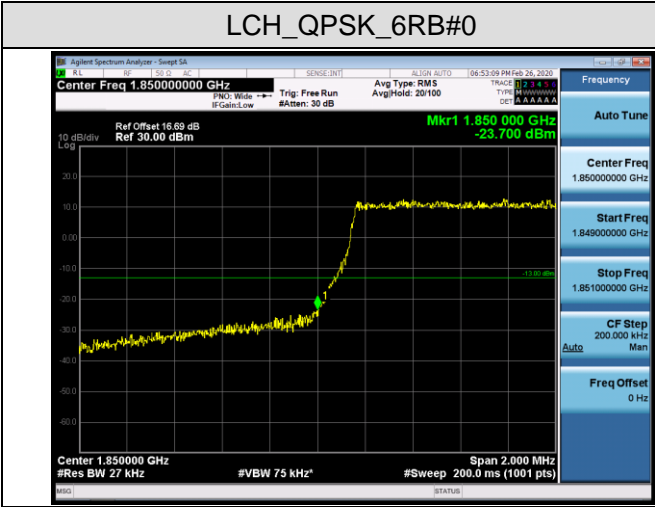

LCH_16QAM_100RB#0

MCH_QPSK_100RB#0

MCH_16QAM_100RB#0

HCH_QPSK_100RB#0

HCH_16QAM_100RB#0

APPENDIX CTEST PLOTS FOR BAND EDGES
LTE BAND 2

Channel Bandwidth: 1.4 MHz

LCH_QPSK_6RB#0