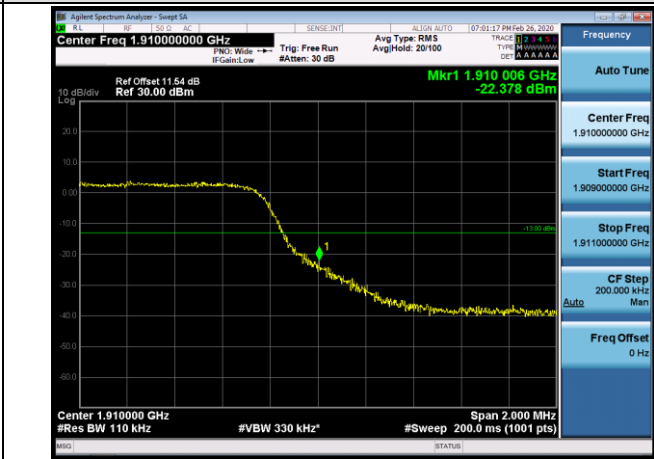

Channel Bandwidth: 5 MHz

LCH_QPSK_25RB#0

LCH_16QAM_25RB#0

HCH_QPSK_25RB#0

HCH_16QAM_25RB#0

Channel Bandwidth: 10 MHz

LCH_QPSK_50RB#0

LCH_16QAM_50RB#0