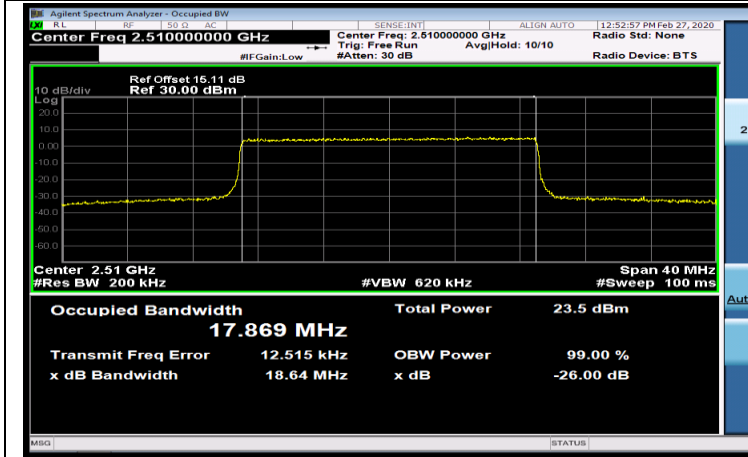

LCH_QPSK_75RB#0

LCH_16QAM_75RB#0

MCH_QPSK_75RB#0

MCH_16QAM_75RB#0

HCH_QPSK_75RB#0

HCH_16QAM_75RB#0

Channel Bandwidth: 20 MHz

LCH_QPSK_100RB#0

LCH_16QAM_100RB#0

MCH_QPSK_100RB#0

MCH_16QAM_100RB#0

HCH_QPSK_100RB#0

HCH_16QAM_100RB#0

APPENDIX CTEST PLOTS FOR BAND EDGES
LTE BAND 2

Channel Bandwidth: 1.4 MHz

LCH_QPSK_6RB#0