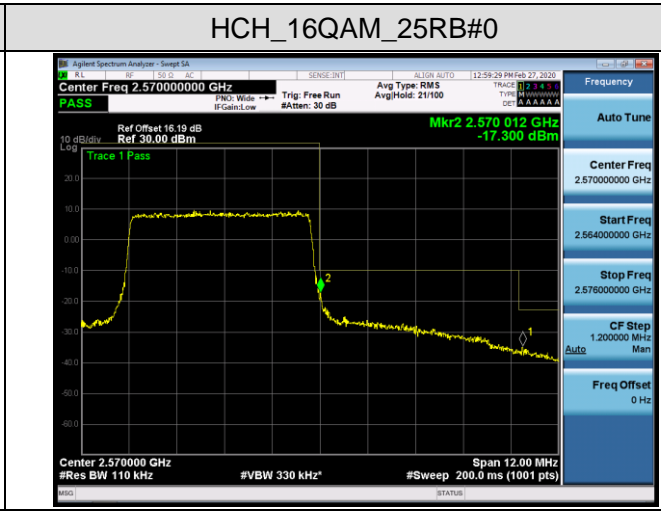

LTE BAND 7
Channel Bandwidth: 5 MHz