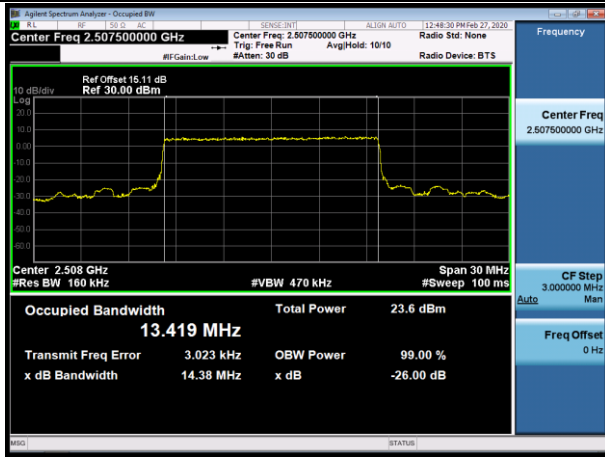

Channel Bandwidth: 15 MHz

LCH_QPSK_75RB#0