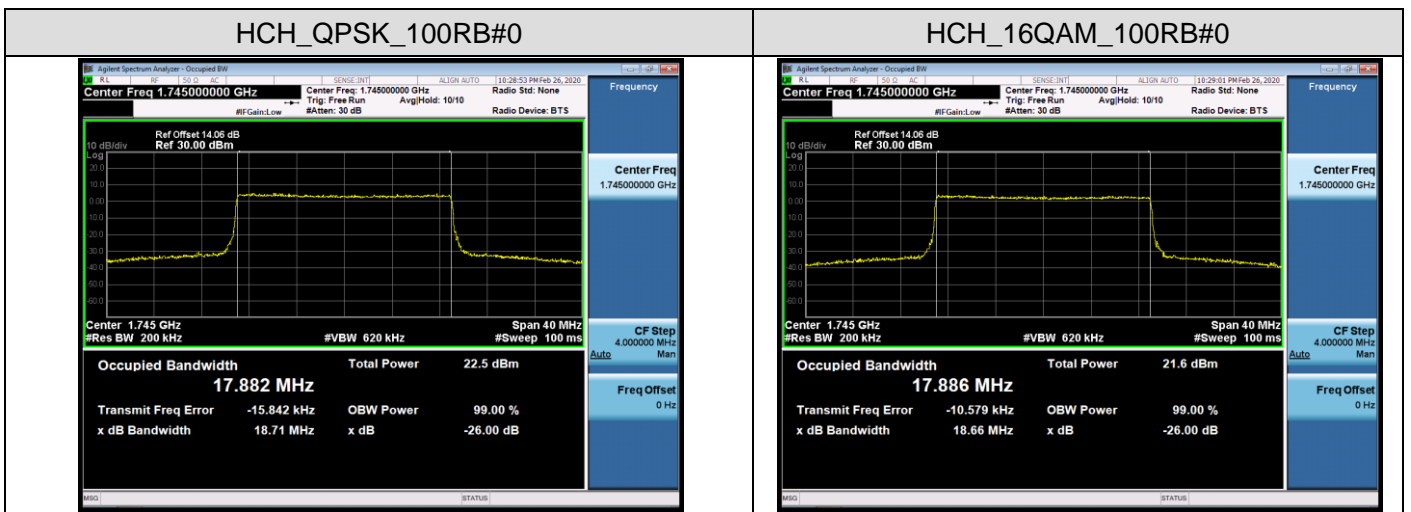

Channel Bandwidth: 20 MHz

LTE Band 7
Channel Bandwidth: 5 MHz

LCH_QPSK_25RB#0

LCH_16QAM_25RB#0

MCH_QPSK_25RB#0

MCH_16QAM_25RB#0

HCH_QPSK_25RB#0

HCH_16QAM_25RB#0