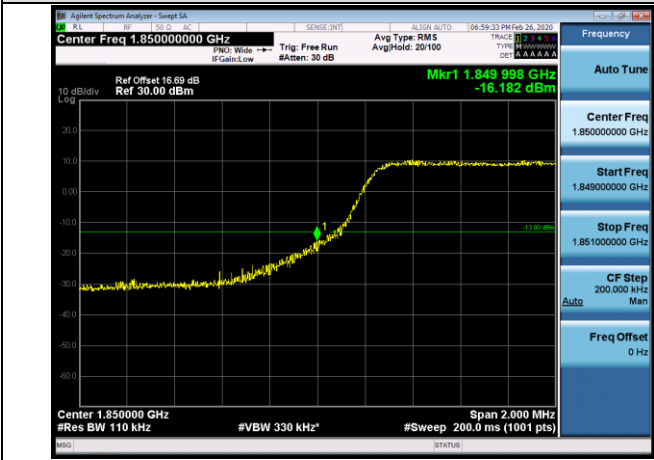

Channel Bandwidth: 5 MHz

LCH_QPSK_25RB#0