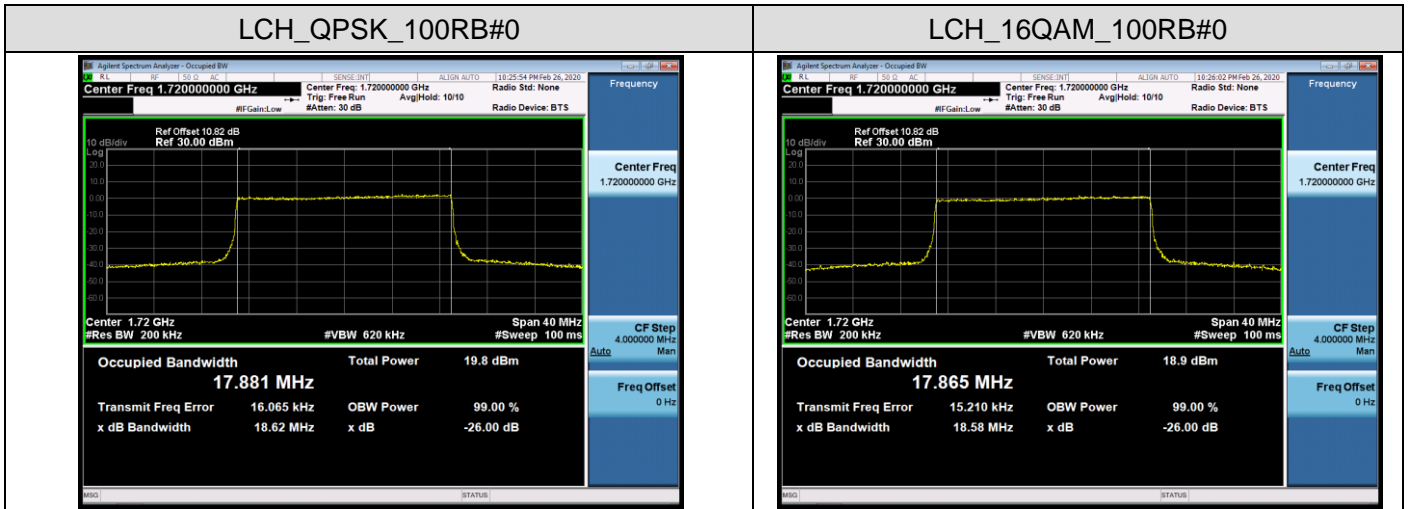

Channel Bandwidth: 20 MHz

LTE Band 7
Channel Bandwidth: 5 MHz

LCH_QPSK_25RB#0

LCH_16QAM_25RB#0

MCH_QPSK_25RB#0

MCH_16QAM_25RB#0

HCH_QPSK_25RB#0

HCH_16QAM_25RB#0

Channel Bandwidth: 10 MHz

LCH_QPSK_50RB#0

LCH_16QAM_50RB#0

MCH_QPSK_50RB#0

MCH_16QAM_50RB#0

HCH_QPSK_50RB#0

HCH_16QAM_50RB#0

Channel Bandwidth: 15 MHz