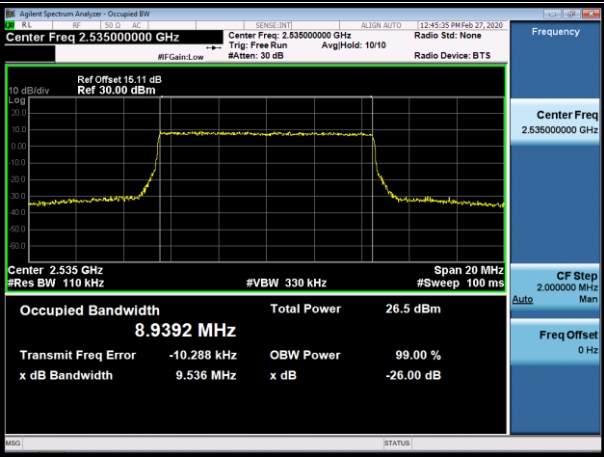

Channel Bandwidth: 20 MHz

LTE Band 7
Channel Bandwidth: 5 MHz

LCH_QPSK_25RB#0

LCH_16QAM_25RB#0

MCH_QPSK_25RB#0

MCH_16QAM_25RB#0

HCH_QPSK_25RB#0

HCH_16QAM_25RB#0

Channel Bandwidth: 10 MHz

LCH_QPSK_50RB#0

LCH_16QAM_50RB#0

MCH_QPSK_50RB#0

MCH_16QAM_50RB#0

HCH_QPSK_50RB#0

HCH_16QAM_50RB#0

Channel Bandwidth: 15 MHz