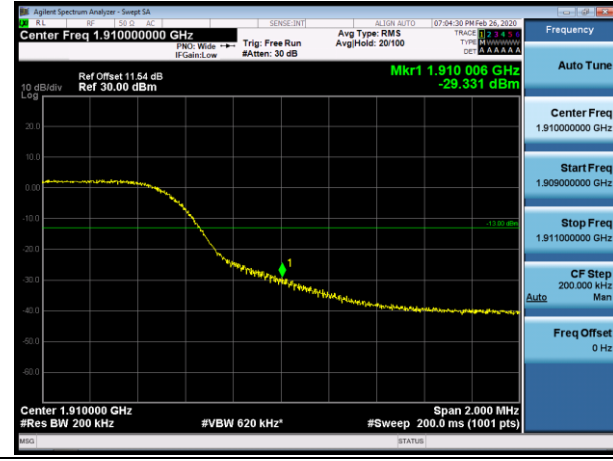

HCH_16QAM_50RB#0