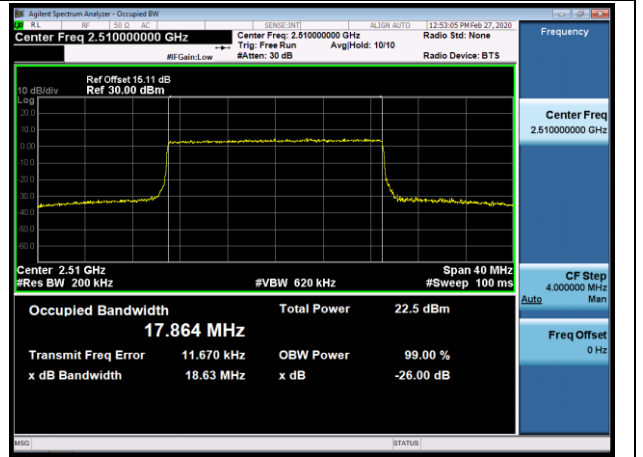

LCH_QPSK_75RB#0

LCH_16QAM_75RB#0

MCH_QPSK_75RB#0

MCH_16QAM_75RB#0

HCH_QPSK_75RB#0

HCH_16QAM_75RB#0

Channel Bandwidth: 20 MHz

LCH_QPSK_100RB#0

LCH_16QAM_100RB#0

MCH_QPSK_100RB#0

MCH_16QAM_100RB#0

HCH_QPSK_100RB#0

HCH_16QAM_100RB#0

APPENDIX CTEST PLOTS FOR BAND EDGES
LTE BAND 2

Channel Bandwidth: 1.4 MHz

LCH_QPSK_6RB#0