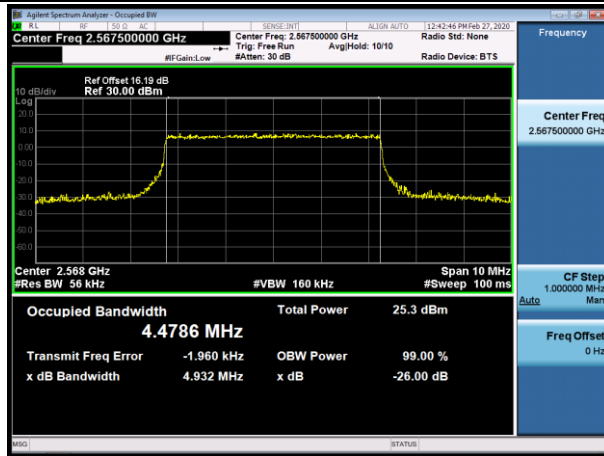

Channel Bandwidth: 20 MHz

LTE Band 7
Channel Bandwidth: 5 MHz

LCH_QPSK_25RB#0

LCH_16QAM_25RB#0

MCH_QPSK_25RB#0

MCH_16QAM_25RB#0

HCH_QPSK_25RB#0

HCH_16QAM_25RB#0