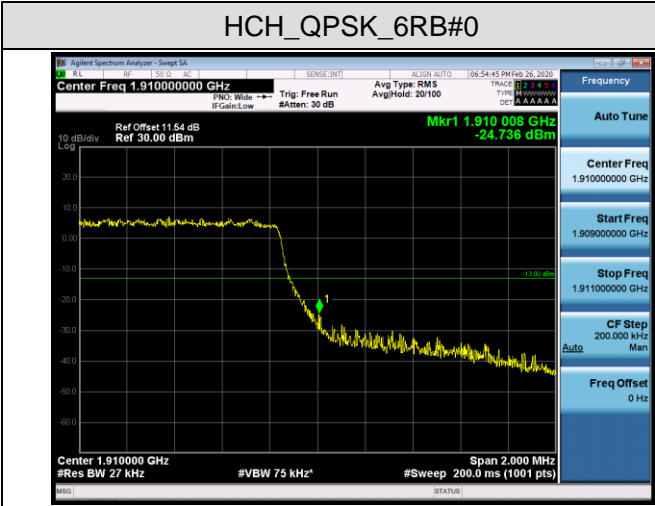

APPENDIX CTEST PLOTS FOR BAND EDGES
LTE BAND 2

Channel Bandwidth: 1.4 MHz