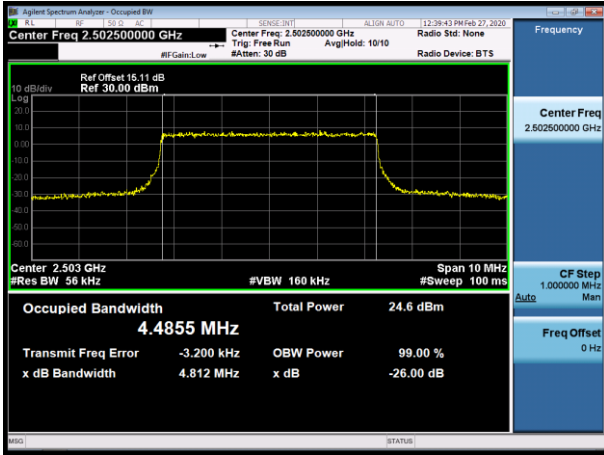

Channel Bandwidth: 20 MHz

LTE Band 7
Channel Bandwidth: 5 MHz

LCH_QPSK_25RB#0

LCH_16QAM_25RB#0

MCH_QPSK_25RB#0

MCH_16QAM_25RB#0

HCH_QPSK_25RB#0

HCH_16QAM_25RB#0