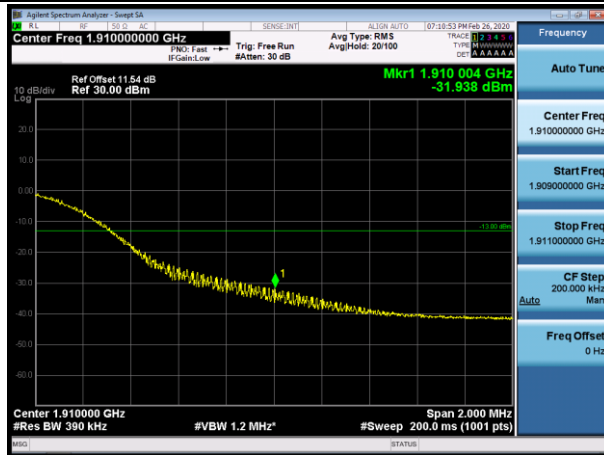

LCH_QPSK_100RB#0

LCH_16QAM_100RB#0

HCH_QPSK_100RB#0

HCH_16QAM_100RB#0

LTE BAND 7
Channel Bandwidth: 5 MHz

LCH_QPSK_25RB#0

LCH_16QAM_25RB#0

HCH_QPSK_25RB#0