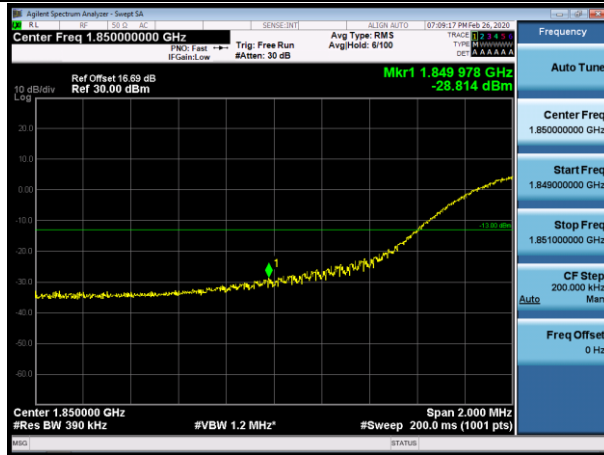

LCH_16QAM_100RB#0