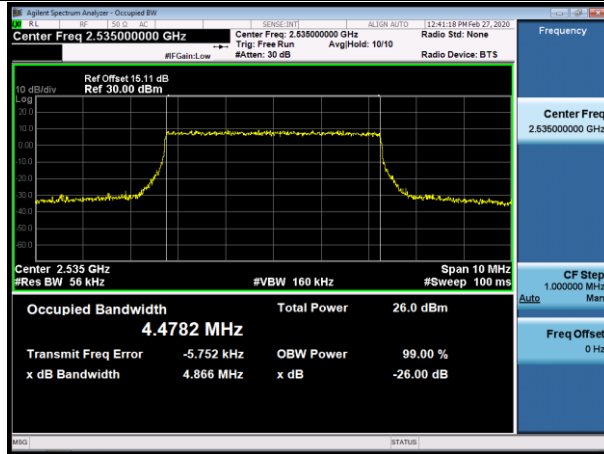

Channel Bandwidth: 20 MHz

LTE Band 7
Channel Bandwidth: 5 MHz

LCH_QPSK_25RB#0

LCH_16QAM_25RB#0

MCH_QPSK_25RB#0

MCH_16QAM_25RB#0

HCH_QPSK_25RB#0

HCH_16QAM_25RB#0