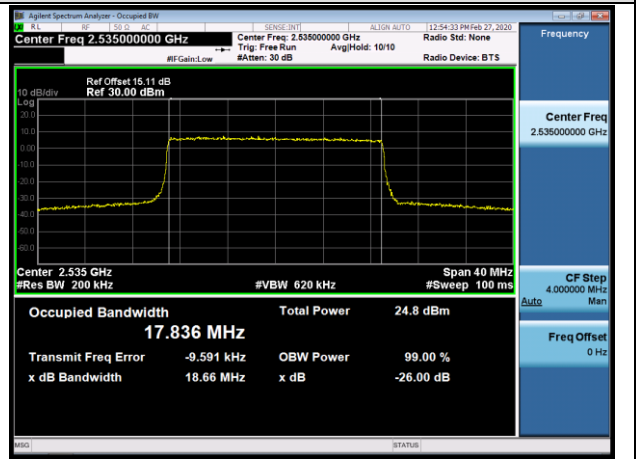

LCH_QPSK_75RB#0

LCH_16QAM_75RB#0

MCH_QPSK_75RB#0

MCH_16QAM_75RB#0

HCH_QPSK_75RB#0

HCH_16QAM_75RB#0

Channel Bandwidth: 20 MHz

LCH_QPSK_100RB#0

LCH_16QAM_100RB#0

MCH_QPSK_100RB#0

MCH_16QAM_100RB#0

HCH_QPSK_100RB#0

HCH_16QAM_100RB#0

APPENDIX CTEST PLOTS FOR BAND EDGES
LTE BAND 2

Channel Bandwidth: 1.4 MHz

LCH_QPSK_6RB#0