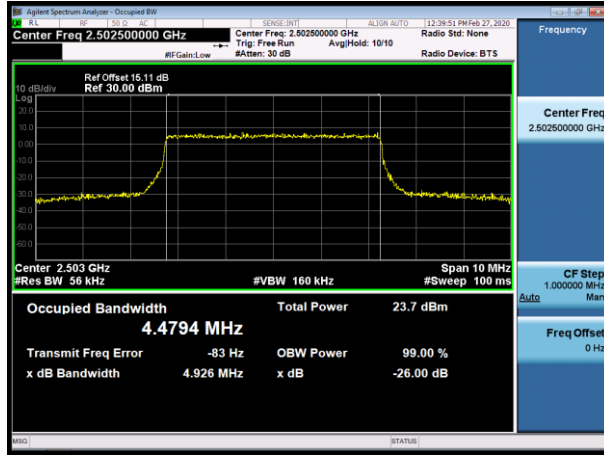

Channel Bandwidth: 20 MHz

LTE Band 7
Channel Bandwidth: 5 MHz

LCH_QPSK_25RB#0

LCH_16QAM_25RB#0

MCH_QPSK_25RB#0

MCH_16QAM_25RB#0

HCH_QPSK_25RB#0

HCH_16QAM_25RB#0