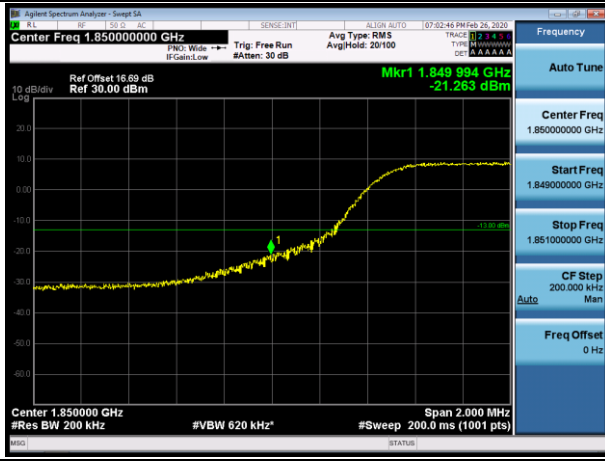

Channel Bandwidth: 5 MHz

LCH_QPSK_25RB#0

LCH_16QAM_25RB#0

HCH_QPSK_25RB#0

HCH_16QAM_25RB#0

Channel Bandwidth: 10 MHz

LCH_QPSK_50RB#0

LCH_16QAM_50RB#0