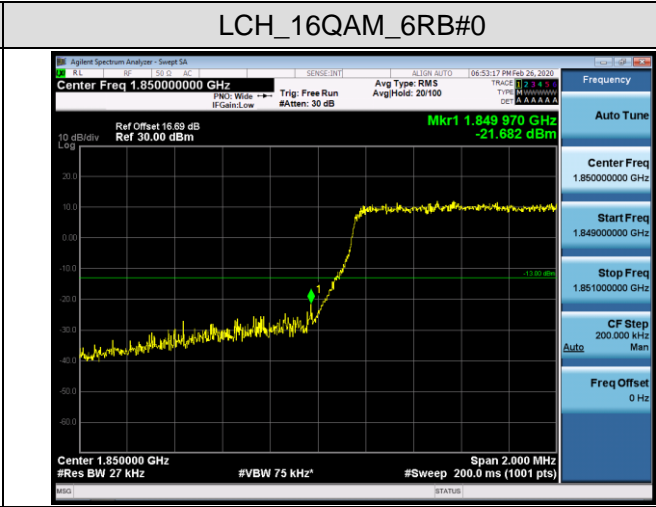

HCH_16QAM_6RB#0

LCH_16QAM_6RB#0