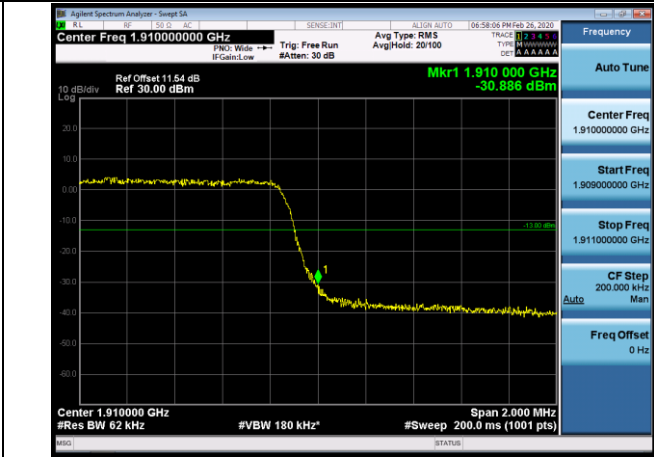

LCH_16QAM_100RB#0

MCH_QPSK_100RB#0

MCH_16QAM_100RB#0

HCH_QPSK_100RB#0

HCH_16QAM_100RB#0

APPENDIX CTEST PLOTS FOR BAND EDGES
LTE BAND 2

Channel Bandwidth: 1.4 MHz

LCH_QPSK_6RB#0

LCH_16QAM_6RB#0

HCH_QPSK_6RB#0

HCH_16QAM_6RB#0

Channel Bandwidth: 3 MHz

LCH_QPSK_15RB#0

LCH_16QAM_15RB#0

HCH_QPSK_15RB#0

HCH_16QAM_15RB#0