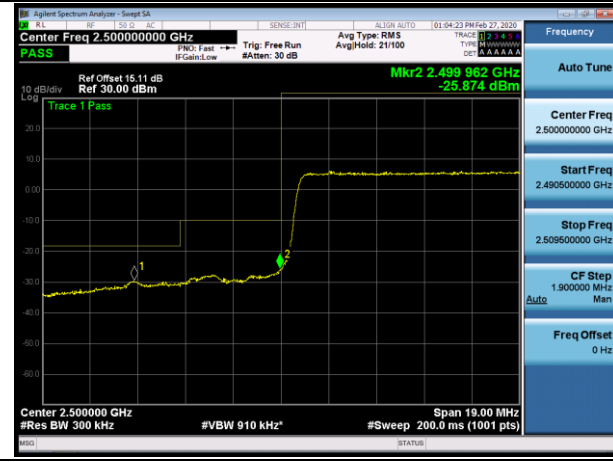

LCH_16QAM_75RB#0