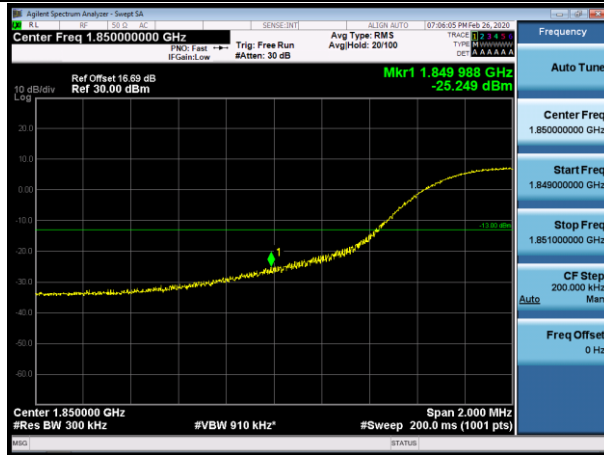

HCH_QPSK_50RB#0

HCH_16QAM_50RB#0

Channel Bandwidth: 15 MHz

LCH_QPSK_75RB#0

LCH_16QAM_75RB#0

HCH_QPSK_75RB#0

HCH_16QAM_75RB#0

Channel Bandwidth: 20 MHz