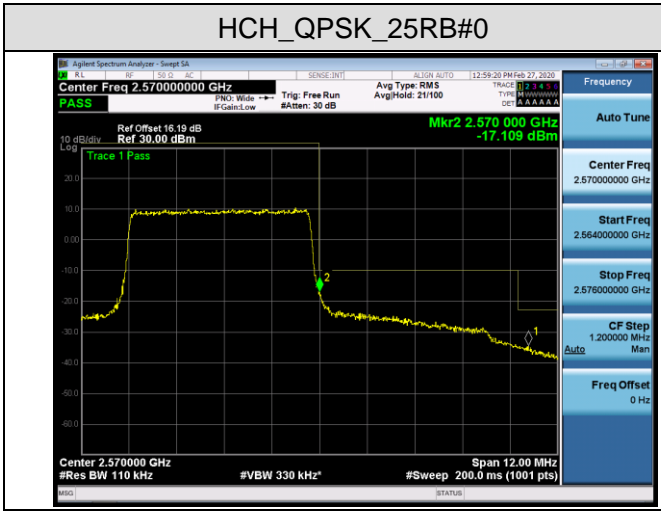

LCH_QPSK_100RB#0

LCH_16QAM_100RB#0

HCH_QPSK_100RB#0

HCH_16QAM_100RB#0

LTE BAND 7
Channel Bandwidth: 5 MHz

LCH_QPSK_25RB#0

LCH_16QAM_25RB#0

HCH_QPSK_25RB#0