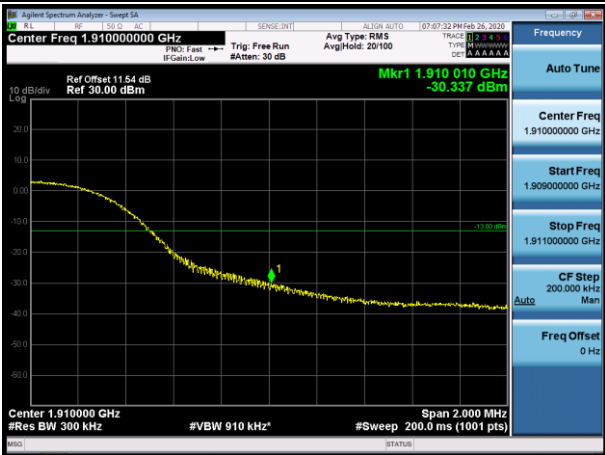

HCH_QPSK_50RB#0

HCH_16QAM_50RB#0

Channel Bandwidth: 15 MHz

LCH_QPSK_75RB#0

LCH_16QAM_75RB#0

HCH_QPSK_75RB#0

HCH_16QAM_75RB#0

Channel Bandwidth: 20 MHz