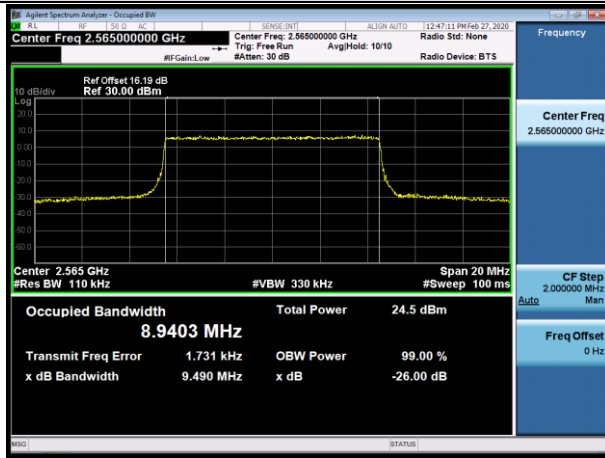

Channel Bandwidth: 10 MHz

LCH_QPSK_50RB#0

LCH_16QAM_50RB#0

MCH_QPSK_50RB#0

MCH_16QAM_50RB#0

HCH_QPSK_50RB#0

HCH_16QAM_50RB#0

Channel Bandwidth: 15 MHz