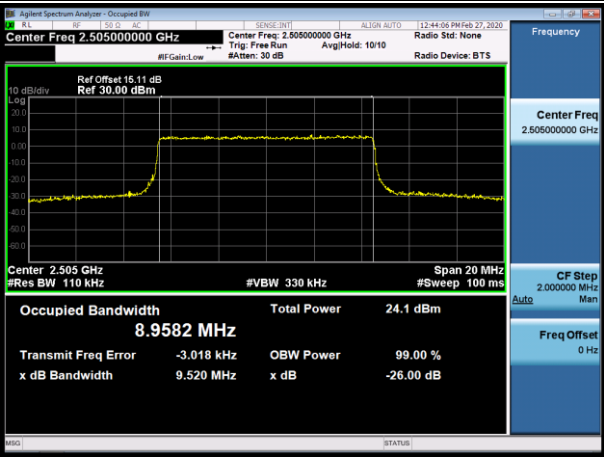

Channel Bandwidth: 10 MHz

LCH_QPSK_50RB#0