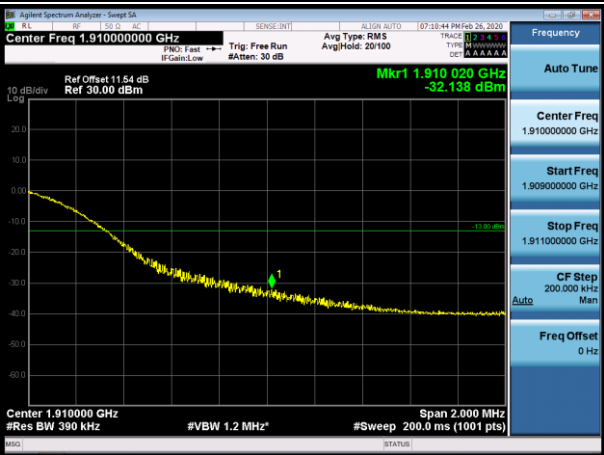

HCH_QPSK_100RB#0