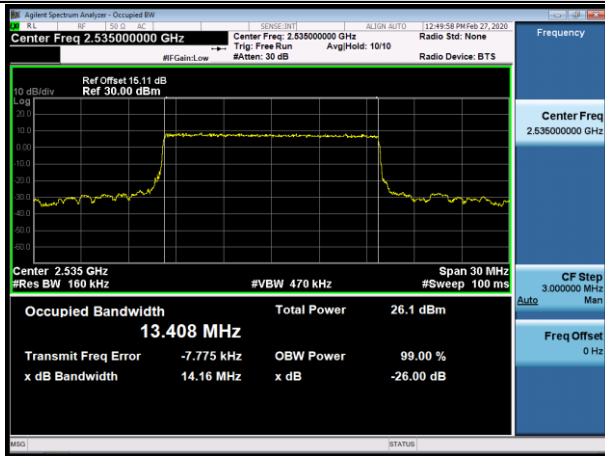

MCH_QPSK_75RB#0