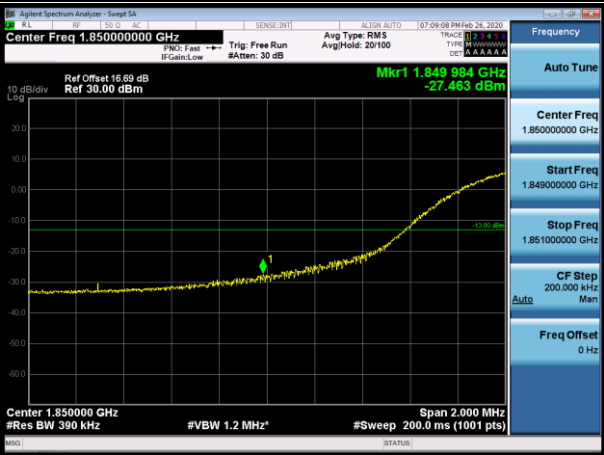

Channel Bandwidth: 20 MHz

LCH_QPSK_100RB#0