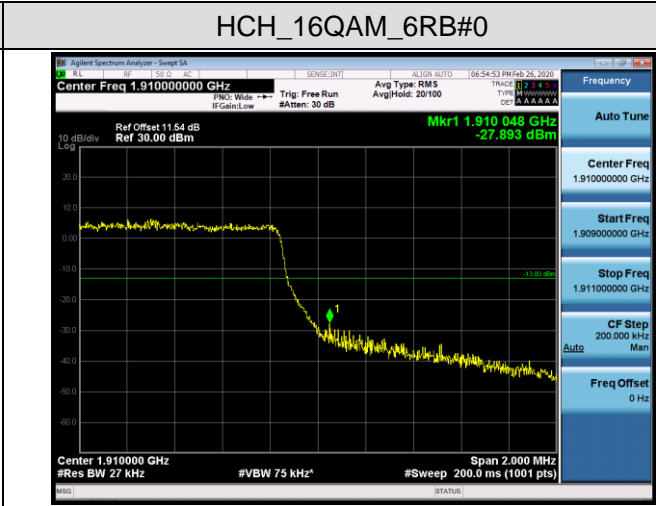

APPENDIX CTEST PLOTS FOR BAND EDGES
LTE BAND 2

Channel Bandwidth: 1.4 MHz