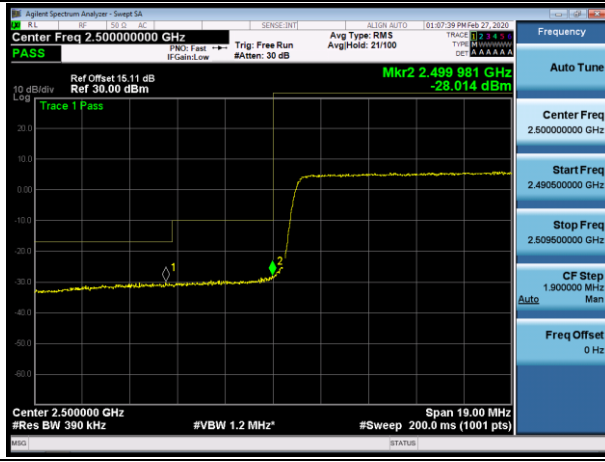

LCH_16QAM_75RB#0

HCH_QPSK_75RB#0

HCH_16QAM_75RB#0

Channel Bandwidth: 20 MHz

LCH_QPSK_100RB#0

LCH_16QAM_100RB#0

HCH_QPSK_100RB#0

HCH_16QAM_100RB#0

APPENDIX D PHOTOGRAPHS OF TEST SETUP
RADIATED SPURIOUS EMISSION

RADIATED SPURIOUS ABOVE 1G EMISSION

----END OF REPORT----