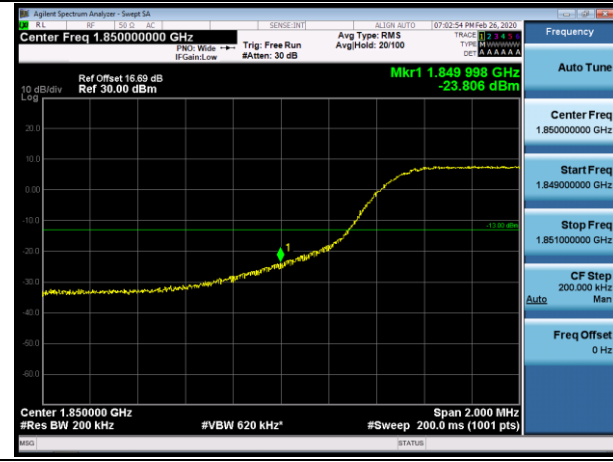

Channel Bandwidth: 5 MHz

LCH_QPSK_25RB#0

LCH_16QAM_25RB#0

HCH_QPSK_25RB#0

HCH_16QAM_25RB#0

Channel Bandwidth: 10 MHz

LCH_QPSK_50RB#0

LCH_16QAM_50RB#0