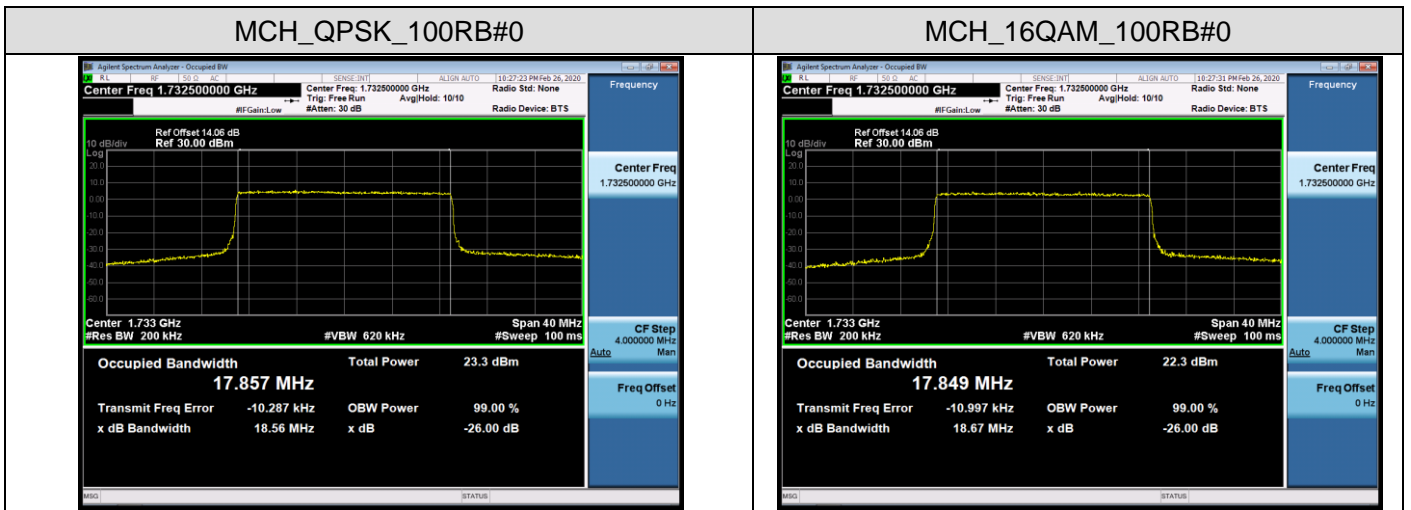

Channel Bandwidth: 20 MHz

LTE Band 7
Channel Bandwidth: 5 MHz

LCH_QPSK_25RB#0

LCH_16QAM_25RB#0

MCH_QPSK_25RB#0

MCH_16QAM_25RB#0

HCH_QPSK_25RB#0

HCH_16QAM_25RB#0