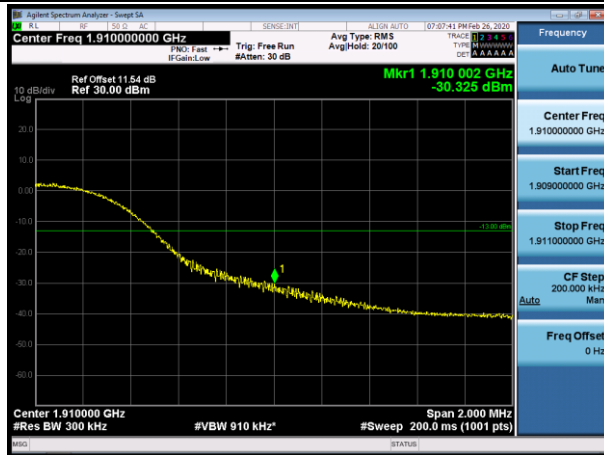

HCH_QPSK_50RB#0

HCH_16QAM_50RB#0

Channel Bandwidth: 15 MHz

LCH_QPSK_75RB#0

LCH_16QAM_75RB#0

HCH_QPSK_75RB#0

HCH_16QAM_75RB#0

Channel Bandwidth: 20 MHz