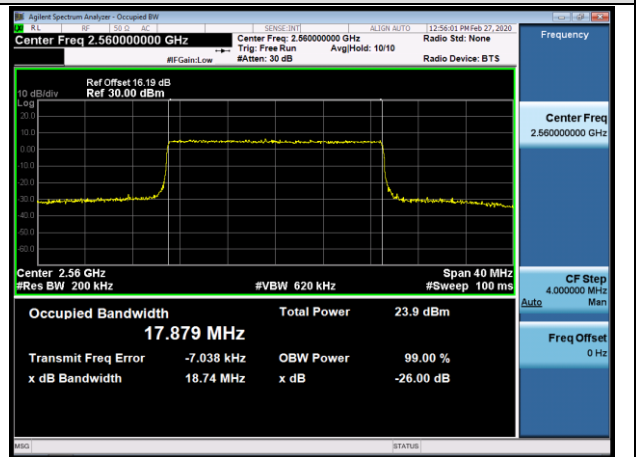

LCH_16QAM_100RB#0

MCH_QPSK_100RB#0

MCH_16QAM_100RB#0

HCH_QPSK_100RB#0

HCH_16QAM_100RB#0

APPENDIX CTEST PLOTS FOR BAND EDGES
LTE BAND 2

Channel Bandwidth: 1.4 MHz

LCH_QPSK_6RB#0