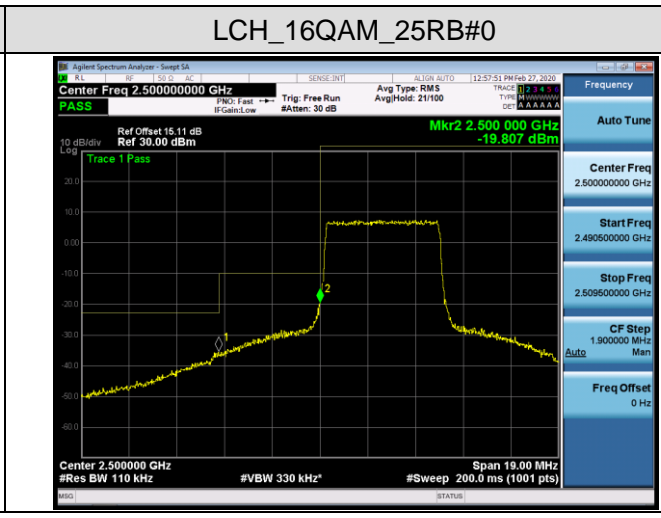

LCH_QPSK_100RB#0

LCH_16QAM_100RB#0

HCH_QPSK_100RB#0

HCH_16QAM_100RB#0

LTE BAND 7
Channel Bandwidth: 5 MHz

LCH_QPSK_25RB#0

LCH_16QAM_25RB#0

HCH_QPSK_25RB#0