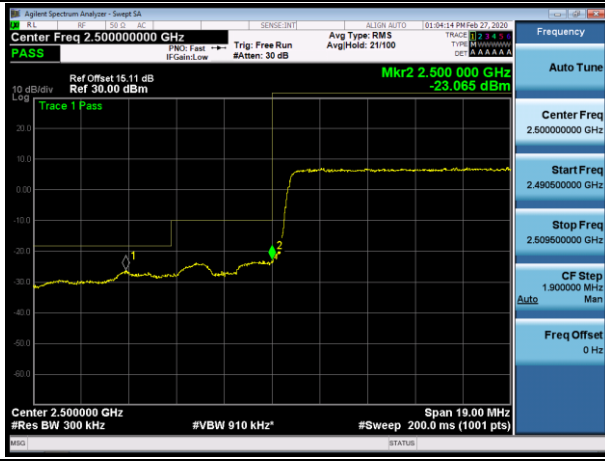

HCH_16QAM_25RB#0

Channel Bandwidth: 10 MHz

LCH_QPSK_50RB#0

LCH_16QAM_50RB#0

HCH_QPSK_50RB#0

HCH_16QAM_50RB#0

Channel Bandwidth: 15 MHz

LCH_QPSK_75RB#0