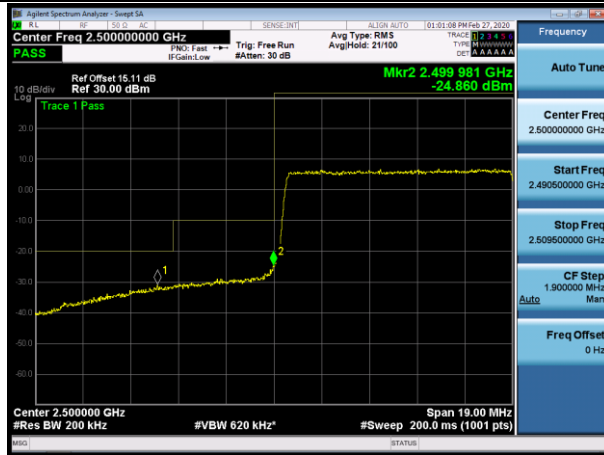

HCH_16QAM_25RB#0

Channel Bandwidth: 10 MHz

LCH_QPSK_50RB#0

LCH_16QAM_50RB#0

HCH_QPSK_50RB#0

HCH_16QAM_50RB#0

Channel Bandwidth: 15 MHz

LCH_QPSK_75RB#0