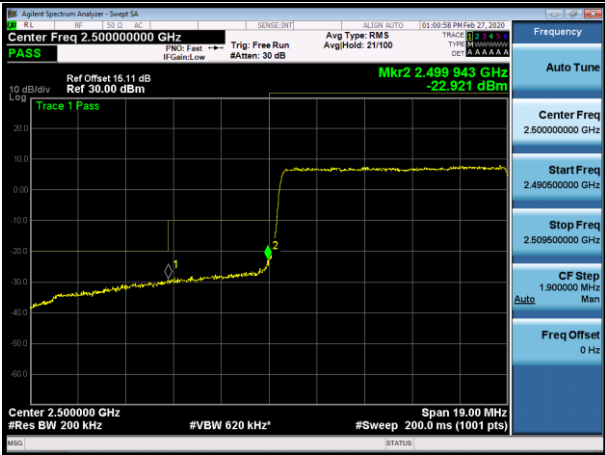

Channel Bandwidth: 10 MHz

LCH_QPSK_50RB#0