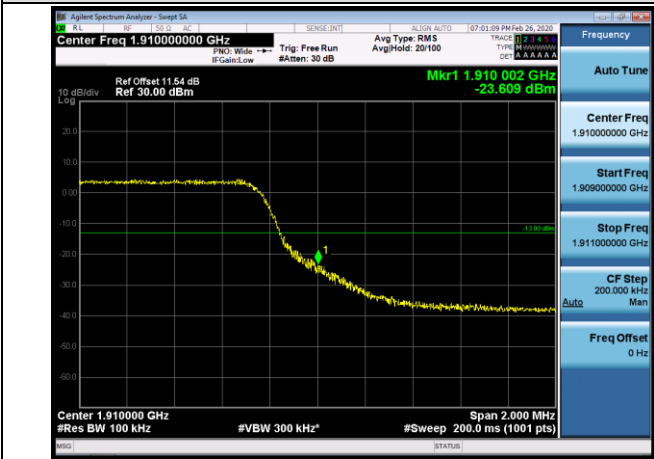

Channel Bandwidth: 5 MHz

LCH_QPSK_25RB#0

LCH_16QAM_25RB#0

HCH_QPSK_25RB#0

HCH_16QAM_25RB#0

Channel Bandwidth: 10 MHz

LCH_QPSK_50RB#0

LCH_16QAM_50RB#0