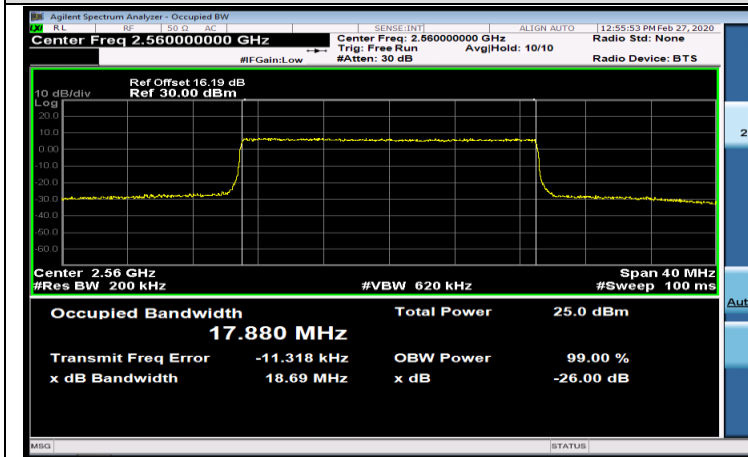

LCH_16QAM_100RB#0

MCH_QPSK_100RB#0

MCH_16QAM_100RB#0

HCH_QPSK_100RB#0

HCH_16QAM_100RB#0

APPENDIX CTEST PLOTS FOR BAND EDGES
LTE BAND 2

Channel Bandwidth: 1.4 MHz

LCH_QPSK_6RB#0