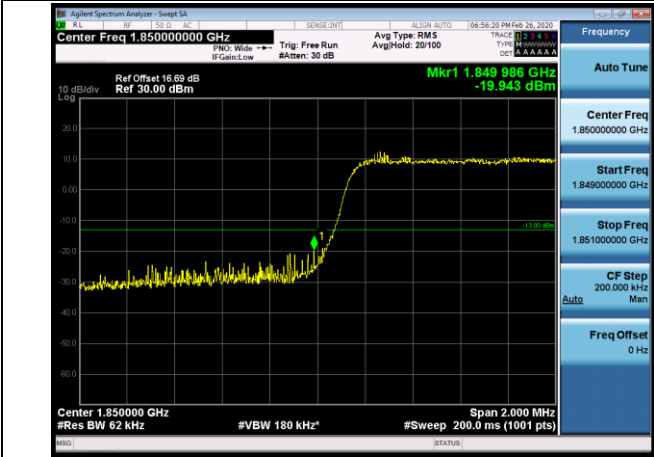

LCH_16QAM_6RB#0

HCH_QPSK_6RB#0

HCH_16QAM_6RB#0

Channel Bandwidth: 3 MHz

LCH_QPSK_15RB#0

LCH_16QAM_15RB#0

HCH_QPSK_15RB#0

HCH_16QAM_15RB#0