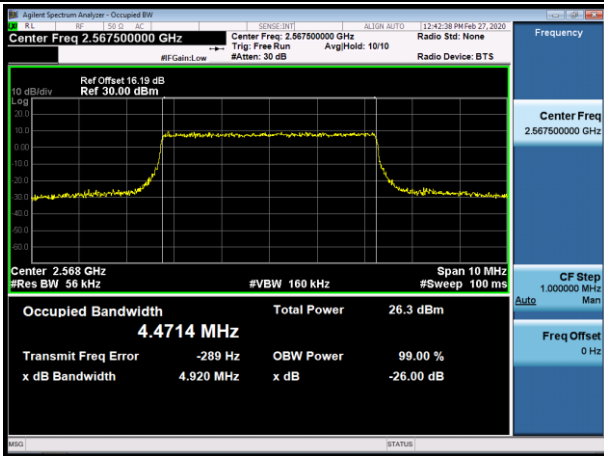

Channel Bandwidth: 20 MHz

LTE Band 7
Channel Bandwidth: 5 MHz

LCH_QPSK_25RB#0

LCH_16QAM_25RB#0

MCH_QPSK_25RB#0

MCH_16QAM_25RB#0

HCH_QPSK_25RB#0

HCH_16QAM_25RB#0