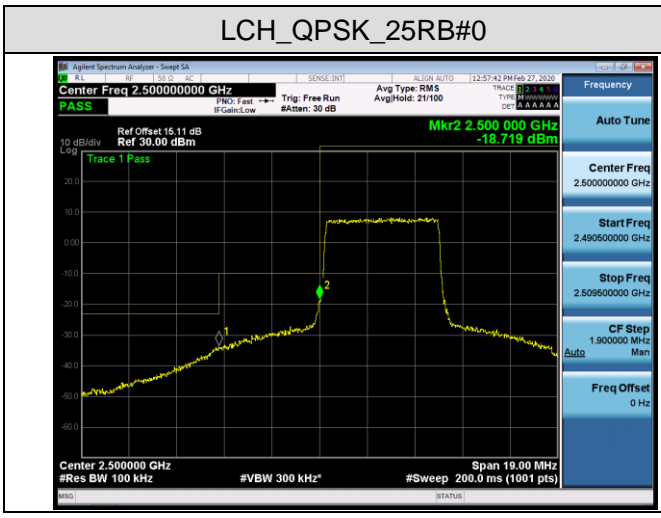

LCH_QPSK_100RB#0

LCH_16QAM_100RB#0

HCH_QPSK_100RB#0

HCH_16QAM_100RB#0

LTE BAND 7
Channel Bandwidth: 5 MHz

LCH_QPSK_25RB#0

LCH_16QAM_25RB#0

HCH_QPSK_25RB#0