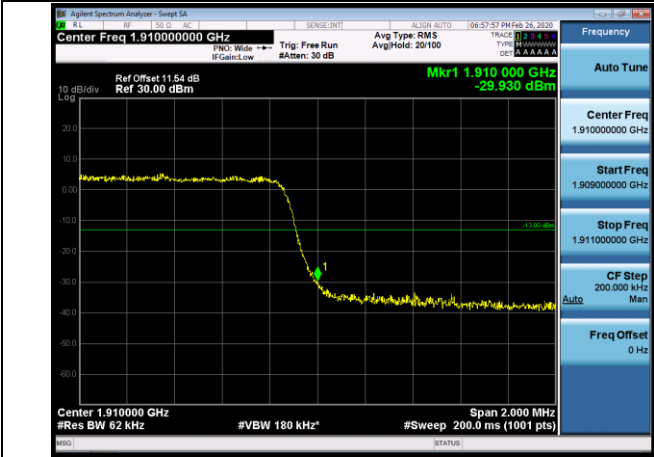

LCH_16QAM_100RB#0

MCH_QPSK_100RB#0

MCH_16QAM_100RB#0

HCH_QPSK_100RB#0

HCH_16QAM_100RB#0

APPENDIX CTEST PLOTS FOR BAND EDGES
LTE BAND 2

Channel Bandwidth: 1.4 MHz

LCH_QPSK_6RB#0

LCH_16QAM_6RB#0

HCH_QPSK_6RB#0

HCH_16QAM_6RB#0

Channel Bandwidth: 3 MHz

LCH_QPSK_15RB#0

LCH_16QAM_15RB#0

HCH_QPSK_15RB#0

HCH_16QAM_15RB#0