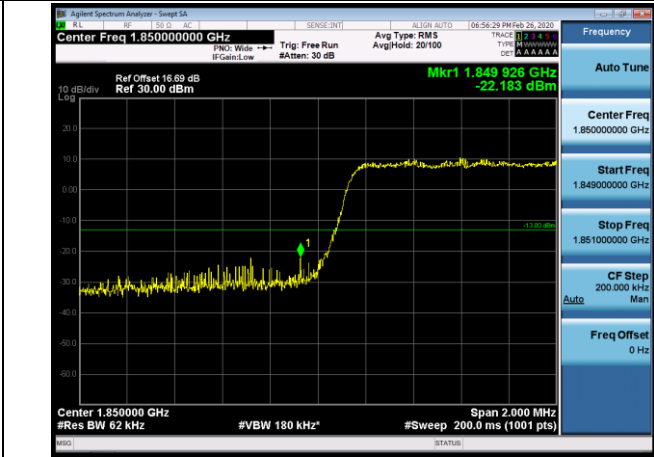

LCH_16QAM_100RB#0

MCH_QPSK_100RB#0

MCH_16QAM_100RB#0

HCH_QPSK_100RB#0

HCH_16QAM_100RB#0

APPENDIX CTEST PLOTS FOR BAND EDGES
LTE BAND 2

Channel Bandwidth: 1.4 MHz

LCH_QPSK_6RB#0

LCH_16QAM_6RB#0

HCH_QPSK_6RB#0

HCH_16QAM_6RB#0

Channel Bandwidth: 3 MHz

LCH_QPSK_15RB#0

LCH_16QAM_15RB#0

HCH_QPSK_15RB#0

HCH_16QAM_15RB#0