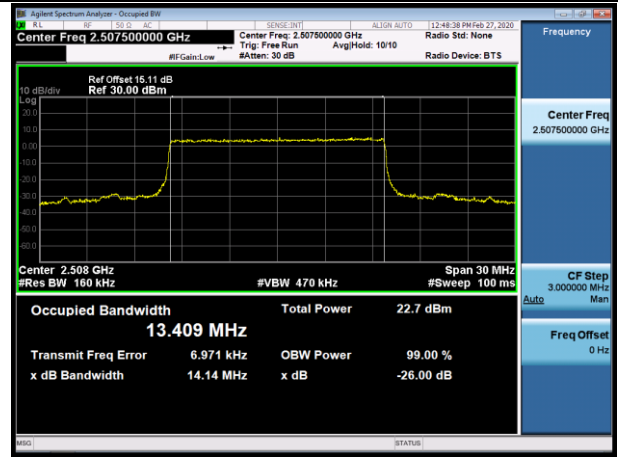

LCH_16QAM_75RB#0