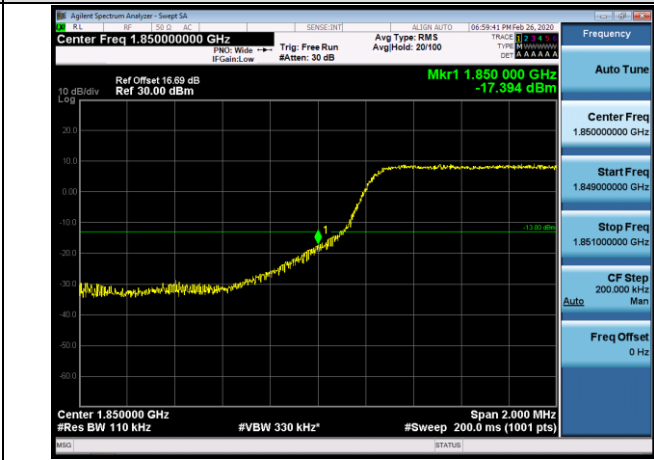

LCH_16QAM_25RB#0