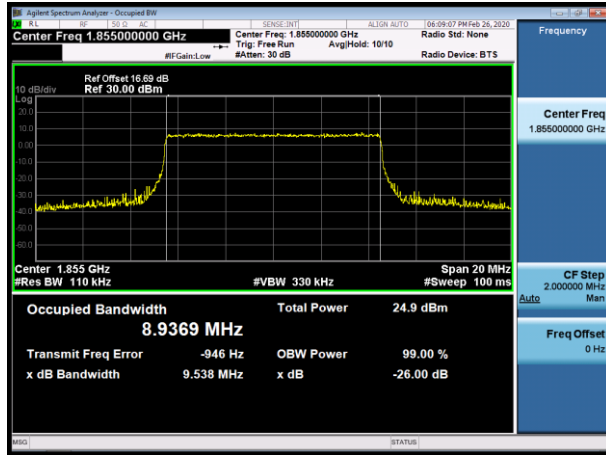

LCH_16QAM_50RB#0