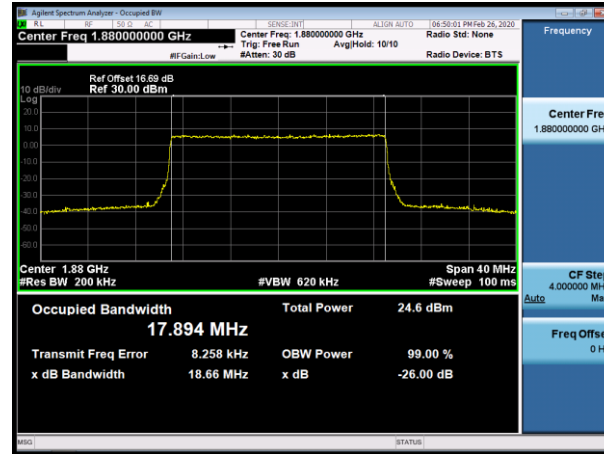

LCH_QPSK_75RB#0

LCH_16QAM_75RB#0

MCH_QPSK_75RB#0

MCH_16QAM_75RB#0

HCH_QPSK_75RB#0

HCH_16QAM_75RB#0

Channel Bandwidth: 20 MHz

LCH_QPSK_100RB#0

LCH_16QAM_100RB#0

MCH_QPSK_100RB#0

MCH_16QAM_100RB#0

HCH_QPSK_100RB#0

HCH_16QAM_100RB#0

LTE Band 4
 Channel Bandwidth: 1.4 MHz

LCH_QPSK_6RB#0

LCH_16QAM_6RB#0