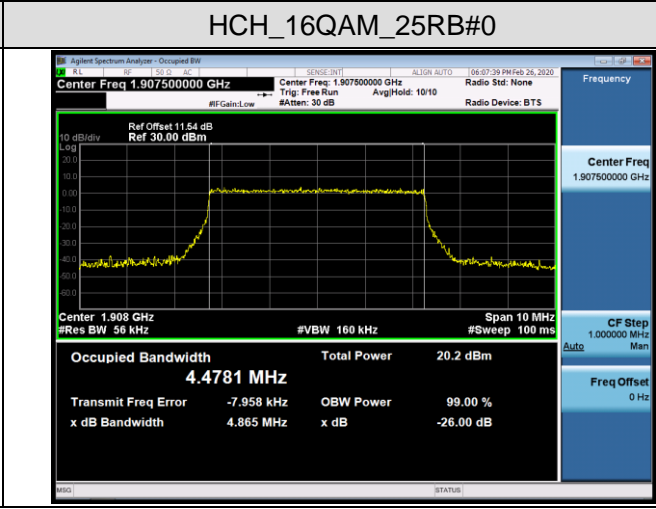

HCH_16QAM_15RB#0

Channel Bandwidth: 5 MHz

LCH_QPSK_25RB#0

LCH_16QAM_25RB#0

MCH_QPSK_25RB#0

MCH_16QAM_25RB#0

HCH_QPSK_25RB#0

HCH_16QAM_25RB#0