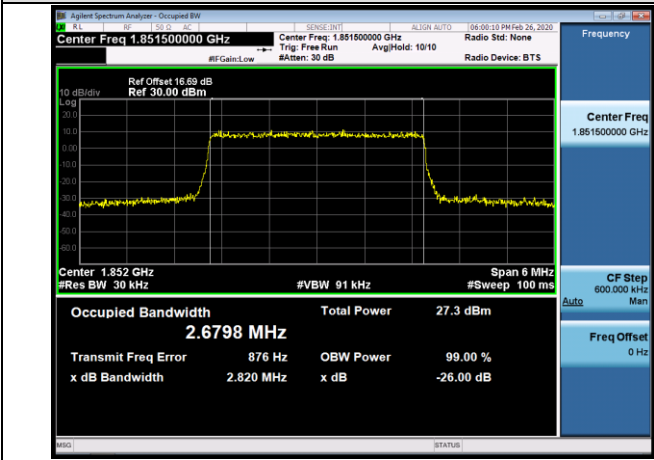

HCH_QPSK_6RB#0

HCH_16QAM_6RB#0

Channel Bandwidth: 3 MHz

LCH_QPSK_15RB#0

LCH_16QAM_15RB#0

MCH_QPSK_15RB#0

MCH_16QAM_15RB#0

HCH_QPSK_15RB#0

HCH_16QAM_15RB#0

Channel Bandwidth: 5 MHz

LCH_QPSK_25RB#0

LCH_16QAM_25RB#0

MCH_QPSK_25RB#0

MCH_16QAM_25RB#0

HCH_QPSK_25RB#0

HCH_16QAM_25RB#0