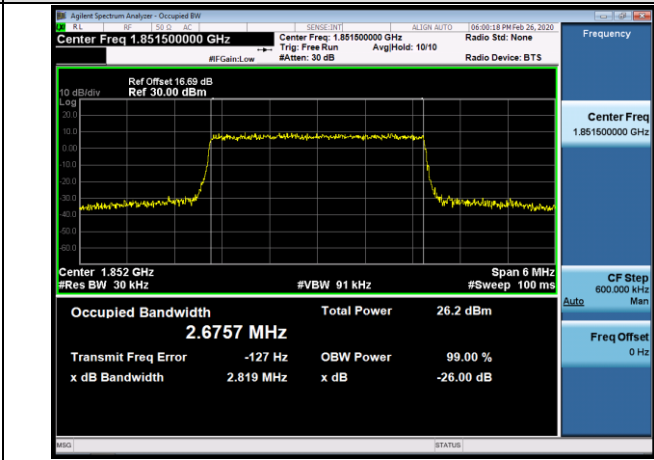

HCH_QPSK_6RB#0

HCH_16QAM_6RB#0

Channel Bandwidth: 3 MHz

LCH_QPSK_15RB#0

LCH_16QAM_15RB#0

MCH_QPSK_15RB#0

MCH_16QAM_15RB#0

HCH_QPSK_15RB#0

HCH_16QAM_15RB#0

Channel Bandwidth: 5 MHz

LCH_QPSK_25RB#0

LCH_16QAM_25RB#0

MCH_QPSK_25RB#0

MCH_16QAM_25RB#0

HCH_QPSK_25RB#0

HCH_16QAM_25RB#0