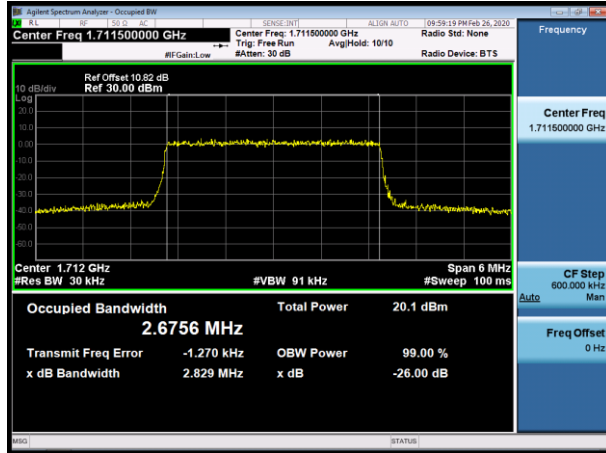

LCH_16QAM_15RB#0