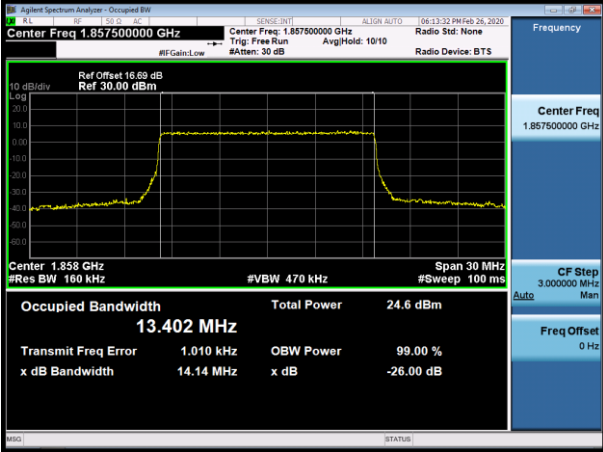

LCH_16QAM_75RB#0