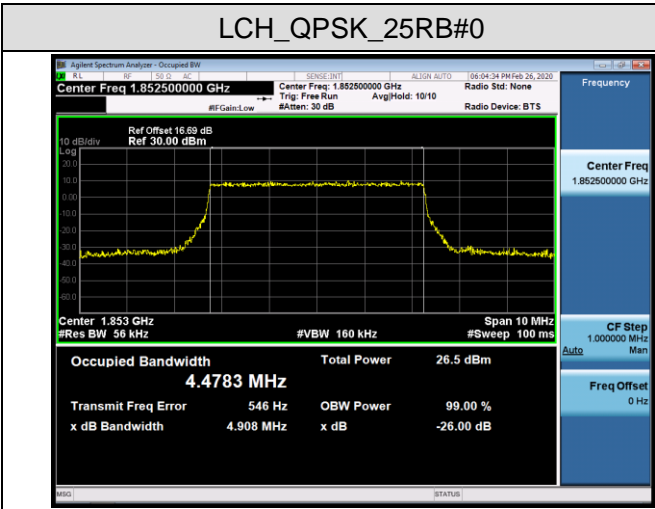

HCH_QPSK_6RB#0

HCH_16QAM_6RB#0

Channel Bandwidth: 3 MHz

LCH_QPSK_15RB#0

LCH_16QAM_15RB#0

MCH_QPSK_15RB#0

MCH_16QAM_15RB#0

HCH_QPSK_15RB#0

HCH_16QAM_15RB#0

Channel Bandwidth: 5 MHz

LCH_QPSK_25RB#0

LCH_16QAM_25RB#0

MCH_QPSK_25RB#0

MCH_16QAM_25RB#0

HCH_QPSK_25RB#0

HCH_16QAM_25RB#0