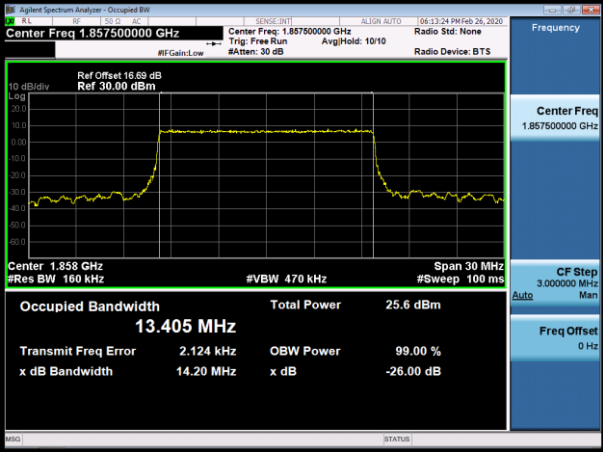

Channel Bandwidth: 15 MHz

LCH_QPSK_75RB#0