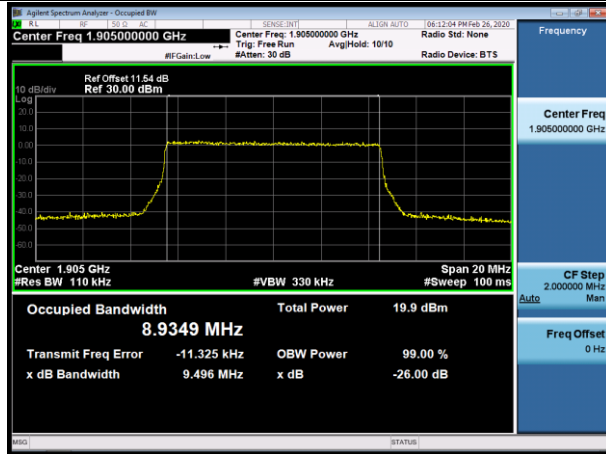

Channel Bandwidth: 10 MHz

LCH_QPSK_50RB#0

LCH_16QAM_50RB#0

MCH_QPSK_50RB#0

MCH_16QAM_50RB#0

HCH_QPSK_50RB#0

HCH_16QAM_50RB#0

Channel Bandwidth: 15 MHz