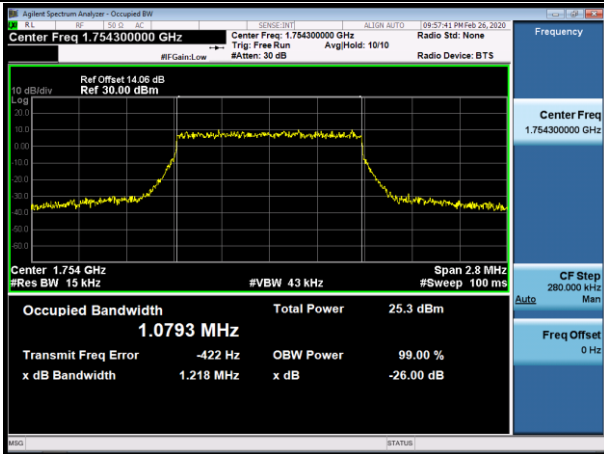

HCH_QPSK_6RB#0