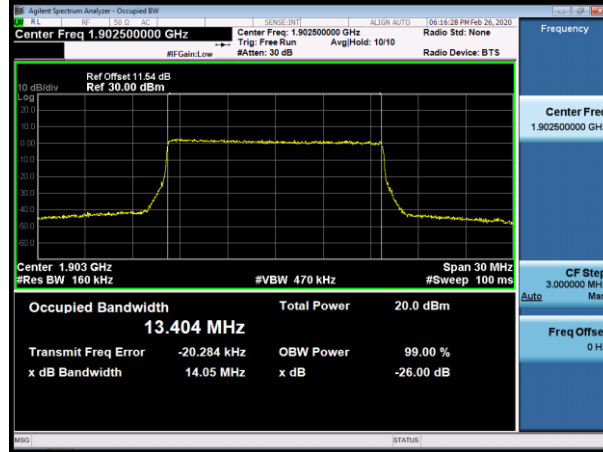

LCH_QPSK_75RB#0

LCH_16QAM_75RB#0

MCH_QPSK_75RB#0

MCH_16QAM_75RB#0

HCH_QPSK_75RB#0

HCH_16QAM_75RB#0

Channel Bandwidth: 20 MHz

LCH_QPSK_100RB#0

LCH_16QAM_100RB#0

MCH_QPSK_100RB#0

MCH_16QAM_100RB#0

HCH_QPSK_100RB#0

HCH_16QAM_100RB#0

LTE Band 4
 Channel Bandwidth: 1.4 MHz

LCH_QPSK_6RB#0

LCH_16QAM_6RB#0