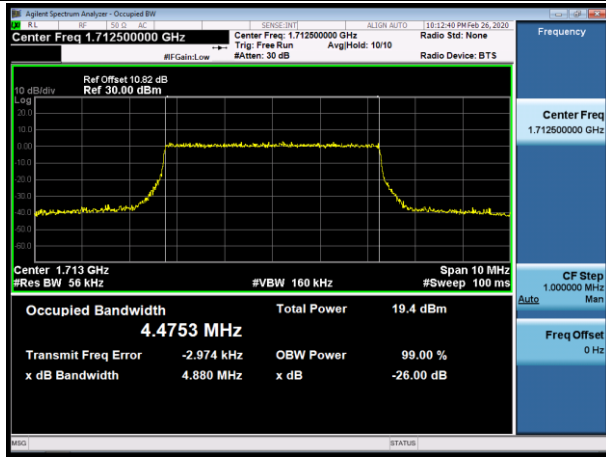

MCH_16QAM_15RB#0

HCH_QPSK_15RB#0

HCH_16QAM_15RB#0

Channel Bandwidth: 5 MHz

LCH_QPSK_25RB#0

LCH_16QAM_25RB#0

MCH_QPSK_25RB#0

MCH_16QAM_25RB#0