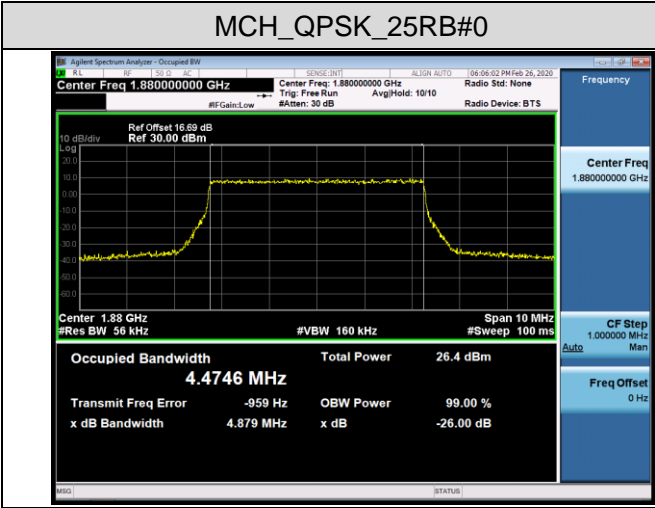

HCH_16QAM_15RB#0

Channel Bandwidth: 5 MHz

LCH_QPSK_25RB#0

LCH_16QAM_25RB#0

MCH_QPSK_25RB#0

MCH_16QAM_25RB#0

HCH_QPSK_25RB#0

HCH_16QAM_25RB#0