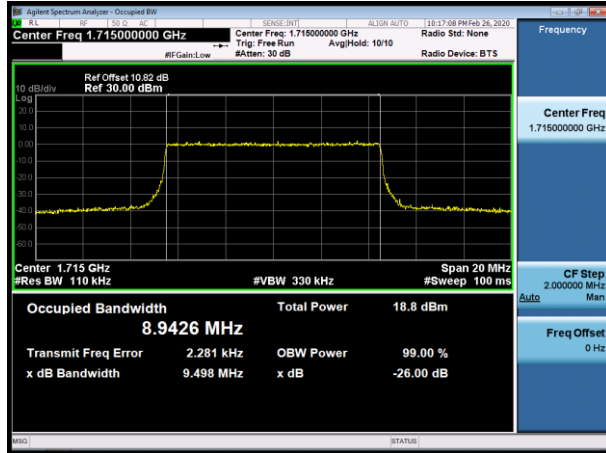

HCH_QPSK_25RB#0

HCH_16QAM_25RB#0

Channel Bandwidth: 10 MHz

LCH_QPSK_50RB#0

LCH_16QAM_50RB#0

MCH_QPSK_50RB#0

MCH_16QAM_50RB#0

HCH_QPSK_50RB#0