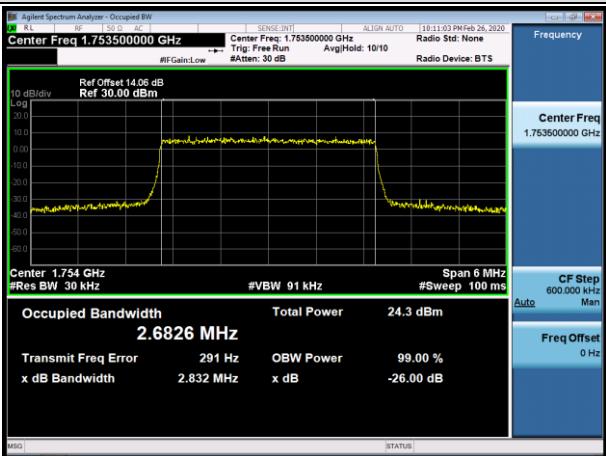

HCH_QPSK_15RB#0