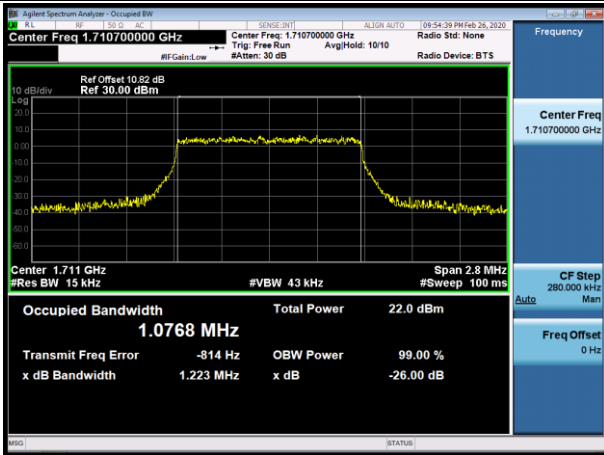

LCH_16QAM_100RB#0

MCH_QPSK_100RB#0

MCH_16QAM_100RB#0

HCH_QPSK_100RB#0

HCH_16QAM_100RB#0

LTE Band 4
 Channel Bandwidth: 1.4 MHz

LCH_QPSK_6RB#0

LCH_16QAM_6RB#0