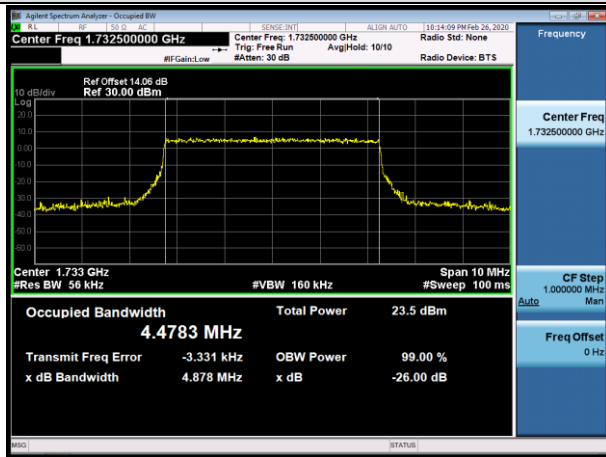

MCH_16QAM_15RB#0

HCH_QPSK_15RB#0

HCH_16QAM_15RB#0

Channel Bandwidth: 5 MHz

LCH_QPSK_25RB#0

LCH_16QAM_25RB#0

MCH_QPSK_25RB#0

MCH_16QAM_25RB#0