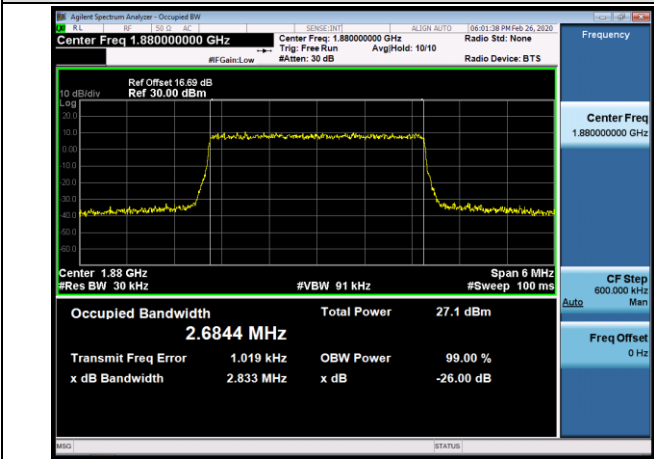

HCH_QPSK_6RB#0

HCH_16QAM_6RB#0

Channel Bandwidth: 3 MHz

LCH_QPSK_15RB#0

LCH_16QAM_15RB#0

MCH_QPSK_15RB#0

MCH_16QAM_15RB#0

HCH_QPSK_15RB#0

HCH_16QAM_15RB#0

Channel Bandwidth: 5 MHz

LCH_QPSK_25RB#0

LCH_16QAM_25RB#0

MCH_QPSK_25RB#0

MCH_16QAM_25RB#0

HCH_QPSK_25RB#0

HCH_16QAM_25RB#0