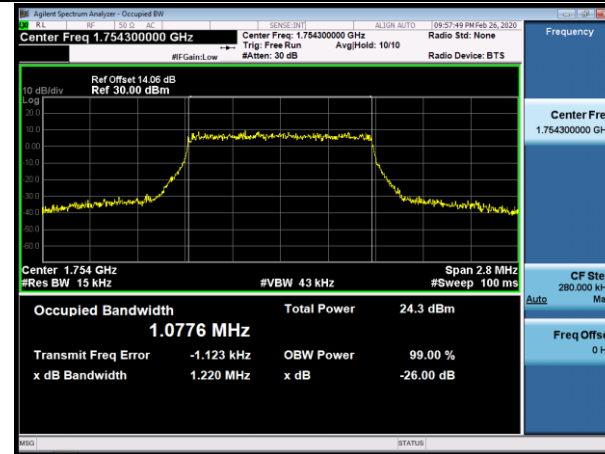

HCH_16QAM_6RB#0