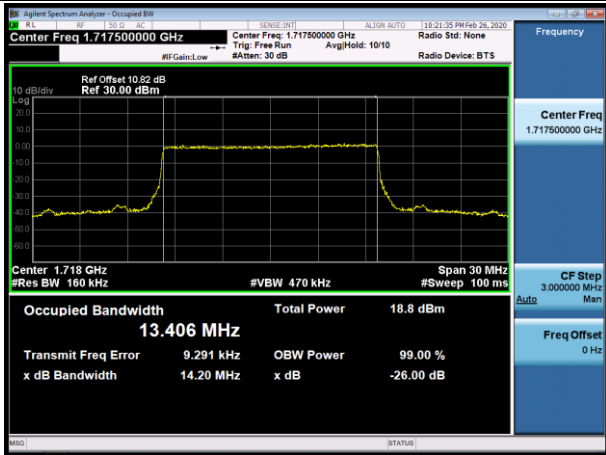

HCH_16QAM_50RB#0

Channel Bandwidth: 15 MHz

LCH_QPSK_75RB#0

LCH_16QAM_75RB#0

MCH_QPSK_75RB#0

MCH_16QAM_75RB#0

HCH_QPSK_75RB#0

HCH_16QAM_75RB#0