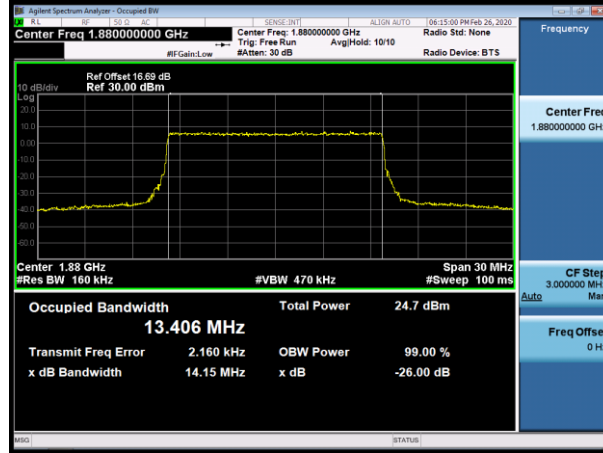

LCH_QPSK_75RB#0

LCH_16QAM_75RB#0

MCH_QPSK_75RB#0

MCH_16QAM_75RB#0

HCH_QPSK_75RB#0

HCH_16QAM_75RB#0

Channel Bandwidth: 20 MHz

LCH_QPSK_100RB#0

LCH_16QAM_100RB#0

MCH_QPSK_100RB#0

MCH_16QAM_100RB#0

HCH_QPSK_100RB#0

HCH_16QAM_100RB#0

LTE Band 4
 Channel Bandwidth: 1.4 MHz

LCH_QPSK_6RB#0

LCH_16QAM_6RB#0