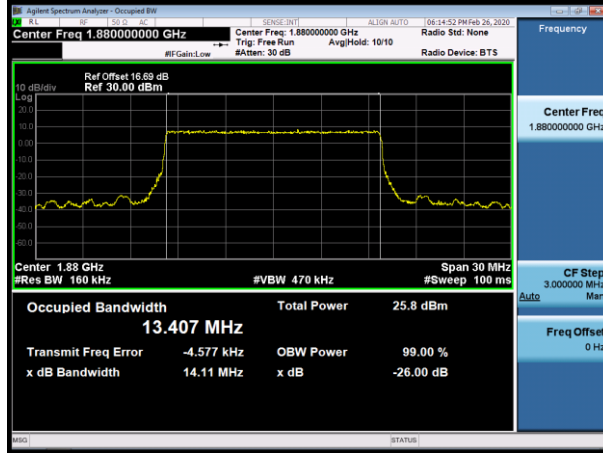

MCH_QPSK_75RB#0