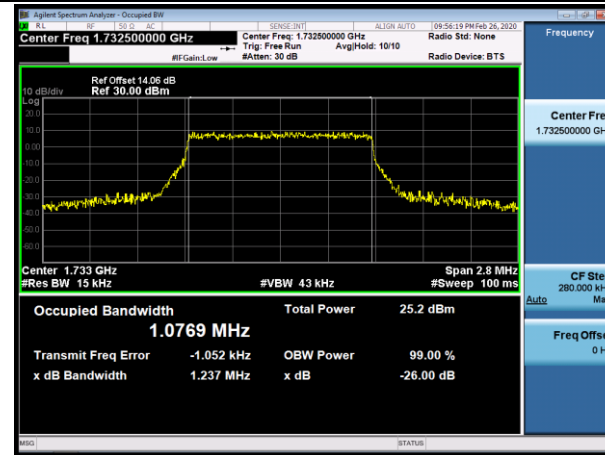

MCH_16QAM_6RB#0