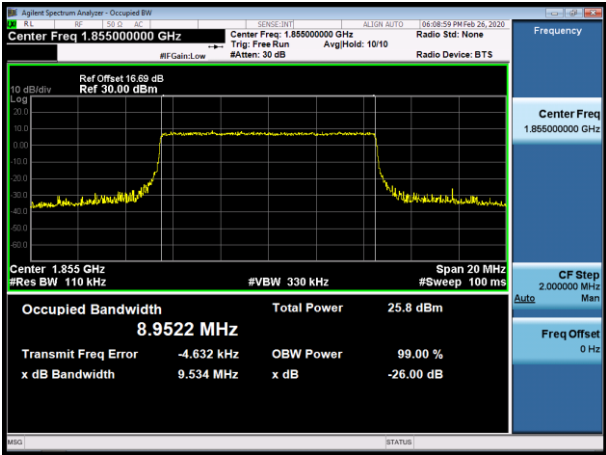

Channel Bandwidth: 10 MHz

LCH_QPSK_50RB#0