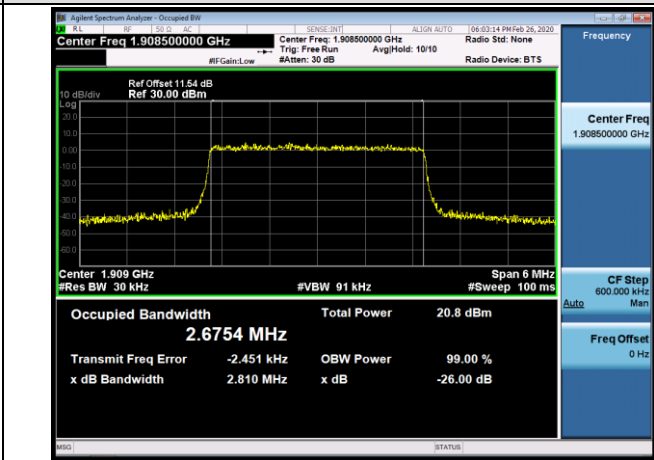

HCH_16QAM_15RB#0