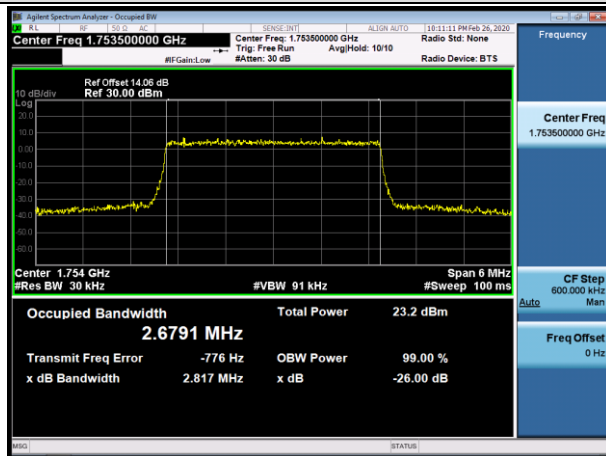

HCH_16QAM_15RB#0