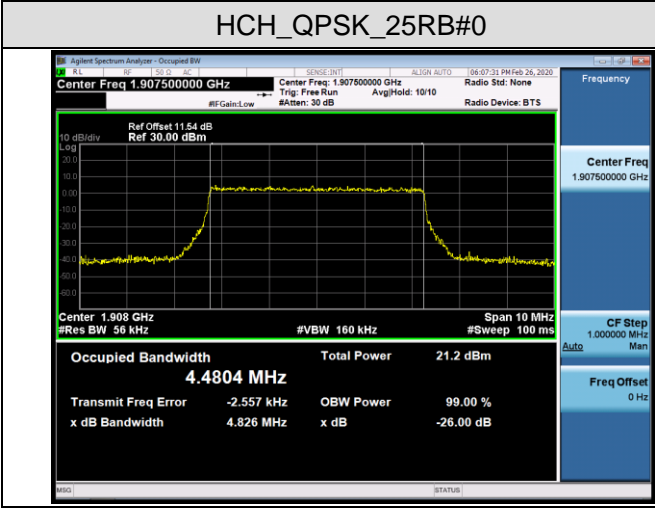

HCH_16QAM_15RB#0

Channel Bandwidth: 5 MHz

LCH_QPSK_25RB#0

LCH_16QAM_25RB#0

MCH_QPSK_25RB#0

MCH_16QAM_25RB#0

HCH_QPSK_25RB#0

HCH_16QAM_25RB#0