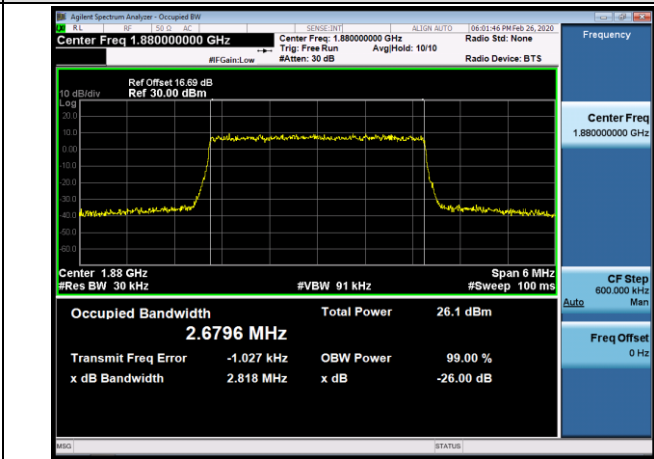

HCH_QPSK_6RB#0

HCH_16QAM_6RB#0

Channel Bandwidth: 3 MHz

LCH_QPSK_15RB#0

LCH_16QAM_15RB#0

MCH_QPSK_15RB#0

MCH_16QAM_15RB#0

HCH_QPSK_15RB#0

HCH_16QAM_15RB#0

Channel Bandwidth: 5 MHz

LCH_QPSK_25RB#0

LCH_16QAM_25RB#0

MCH_QPSK_25RB#0

MCH_16QAM_25RB#0

HCH_QPSK_25RB#0

HCH_16QAM_25RB#0