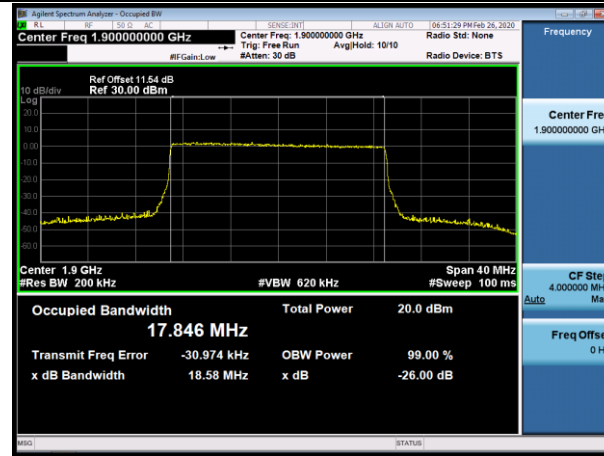

LCH_16QAM_100RB#0

MCH_QPSK_100RB#0

MCH_16QAM_100RB#0

HCH_QPSK_100RB#0

HCH_16QAM_100RB#0

LTE Band 4
 Channel Bandwidth: 1.4 MHz

LCH_QPSK_6RB#0

LCH_16QAM_6RB#0