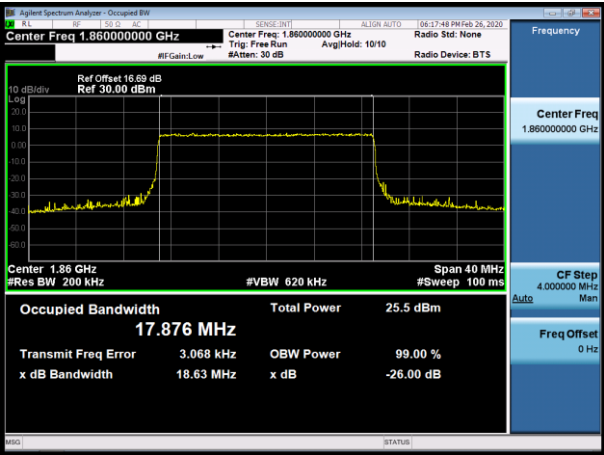

LCH_QPSK_75RB#0

LCH_16QAM_75RB#0

MCH_QPSK_75RB#0

MCH_16QAM_75RB#0

HCH_QPSK_75RB#0

HCH_16QAM_75RB#0

Channel Bandwidth: 20 MHz

LCH_QPSK_100RB#0

LCH_16QAM_100RB#0

MCH_QPSK_100RB#0

MCH_16QAM_100RB#0

HCH_QPSK_100RB#0

HCH_16QAM_100RB#0

LTE Band 4
 Channel Bandwidth: 1.4 MHz

LCH_QPSK_6RB#0

LCH_16QAM_6RB#0