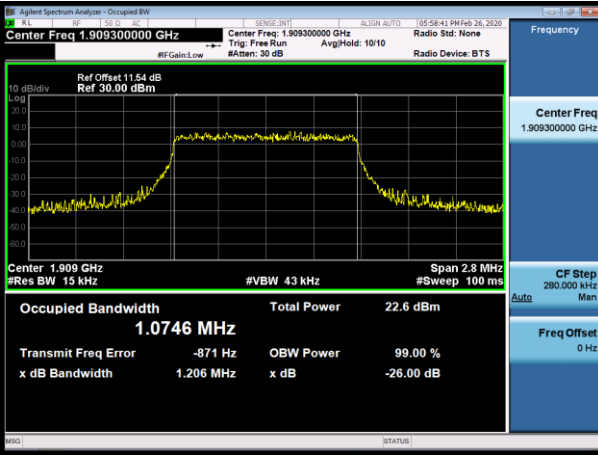

HCH_QPSK_6RB#0

HCH_16QAM_6RB#0

Channel Bandwidth: 3 MHz

LCH_QPSK_15RB#0

LCH_16QAM_15RB#0

MCH_QPSK_15RB#0

MCH_16QAM_15RB#0

HCH_QPSK_15RB#0

HCH_16QAM_15RB#0

Channel Bandwidth: 5 MHz

LCH_QPSK_25RB#0

LCH_16QAM_25RB#0

MCH_QPSK_25RB#0

MCH_16QAM_25RB#0

HCH_QPSK_25RB#0

HCH_16QAM_25RB#0