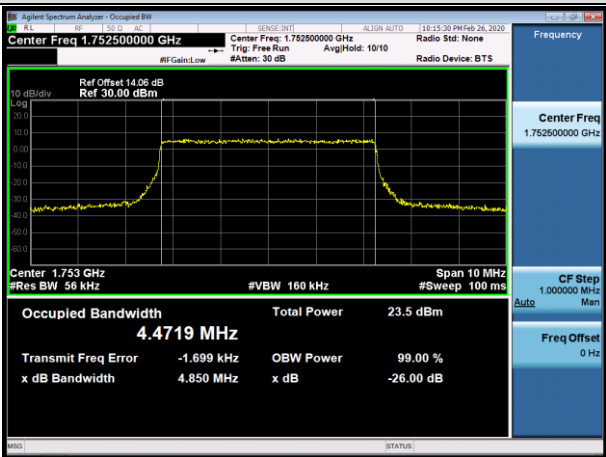

HCH_QPSK_25RB#0