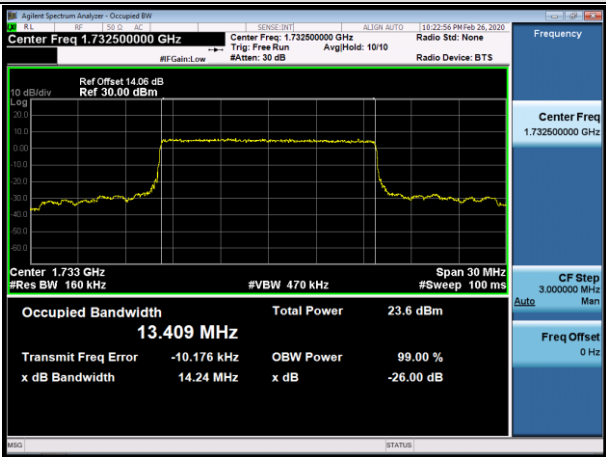

HCH_16QAM_50RB#0

Channel Bandwidth: 15 MHz

LCH_QPSK_75RB#0

LCH_16QAM_75RB#0

MCH_QPSK_75RB#0

MCH_16QAM_75RB#0

HCH_QPSK_75RB#0

HCH_16QAM_75RB#0