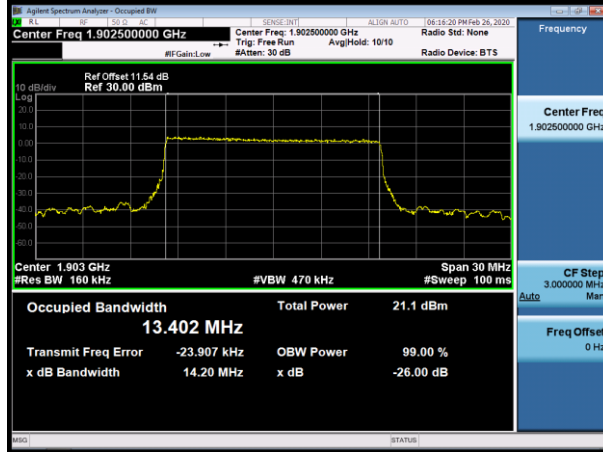

LCH_QPSK_75RB#0

LCH_16QAM_75RB#0

MCH_QPSK_75RB#0

MCH_16QAM_75RB#0

HCH_QPSK_75RB#0

HCH_16QAM_75RB#0

Channel Bandwidth: 20 MHz

LCH_QPSK_100RB#0

LCH_16QAM_100RB#0

MCH_QPSK_100RB#0

MCH_16QAM_100RB#0

HCH_QPSK_100RB#0

HCH_16QAM_100RB#0

LTE Band 4
 Channel Bandwidth: 1.4 MHz

LCH_QPSK_6RB#0

LCH_16QAM_6RB#0