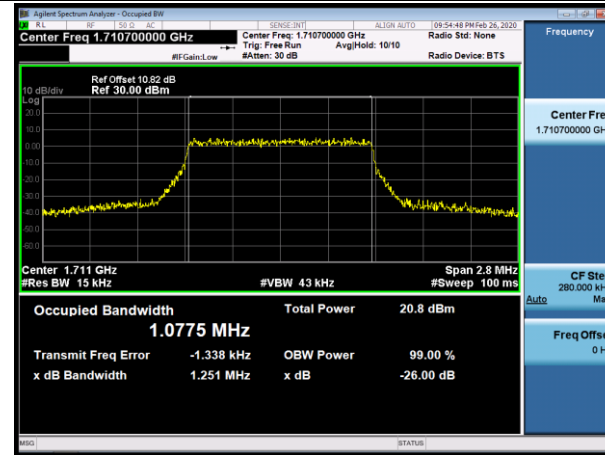

LCH_16QAM_100RB#0

MCH_QPSK_100RB#0

MCH_16QAM_100RB#0

HCH_QPSK_100RB#0

HCH_16QAM_100RB#0

LTE Band 4
 Channel Bandwidth: 1.4 MHz

LCH_QPSK_6RB#0

LCH_16QAM_6RB#0