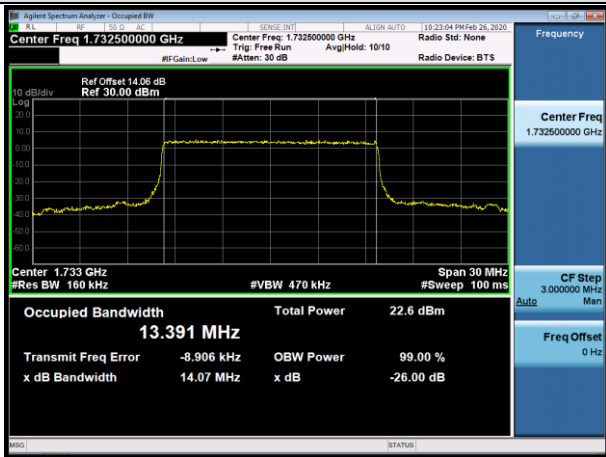

HCH_16QAM_50RB#0

Channel Bandwidth: 15 MHz

LCH_QPSK_75RB#0

LCH_16QAM_75RB#0

MCH_QPSK_75RB#0

MCH_16QAM_75RB#0

HCH_QPSK_75RB#0

HCH_16QAM_75RB#0