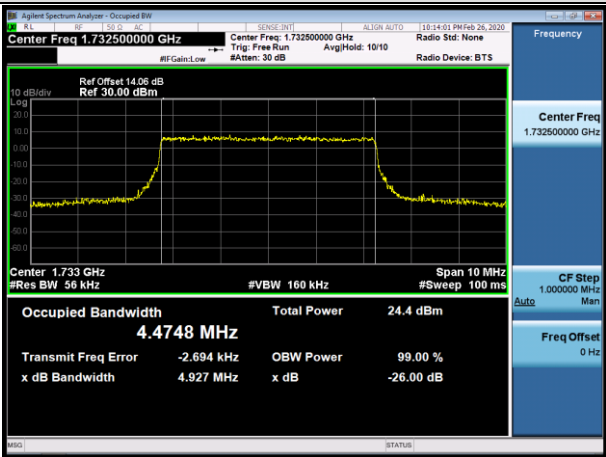

MCH_16QAM_15RB#0

HCH_QPSK_15RB#0

HCH_16QAM_15RB#0

Channel Bandwidth: 5 MHz

LCH_QPSK_25RB#0

LCH_16QAM_25RB#0

MCH_QPSK_25RB#0

MCH_16QAM_25RB#0