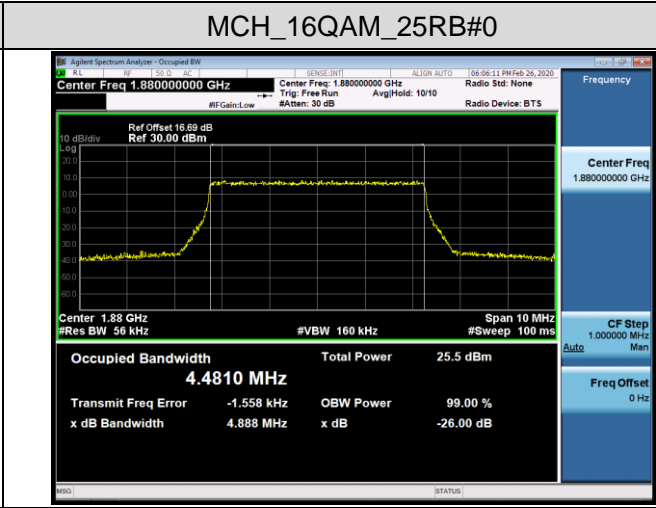

HCH_16QAM_15RB#0

Channel Bandwidth: 5 MHz

LCH_QPSK_25RB#0

LCH_16QAM_25RB#0

MCH_QPSK_25RB#0

MCH_16QAM_25RB#0

HCH_QPSK_25RB#0

HCH_16QAM_25RB#0