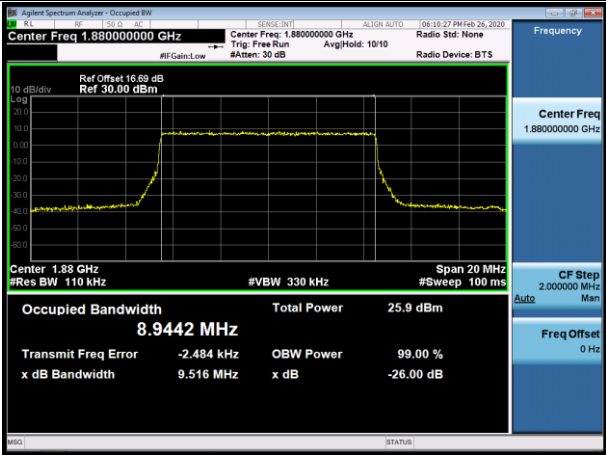

Channel Bandwidth: 10 MHz

LCH_QPSK_50RB#0

LCH_16QAM_50RB#0

MCH_QPSK_50RB#0

MCH_16QAM_50RB#0

HCH_QPSK_50RB#0

HCH_16QAM_50RB#0

Channel Bandwidth: 15 MHz