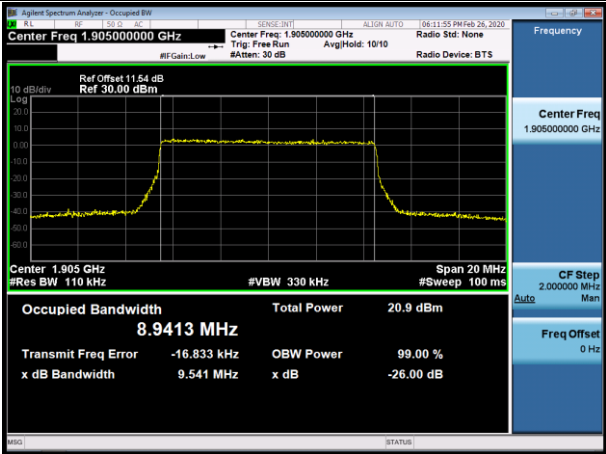

Channel Bandwidth: 10 MHz

LCH_QPSK_50RB#0

LCH_16QAM_50RB#0

MCH_QPSK_50RB#0

MCH_16QAM_50RB#0

HCH_QPSK_50RB#0

HCH_16QAM_50RB#0

Channel Bandwidth: 15 MHz