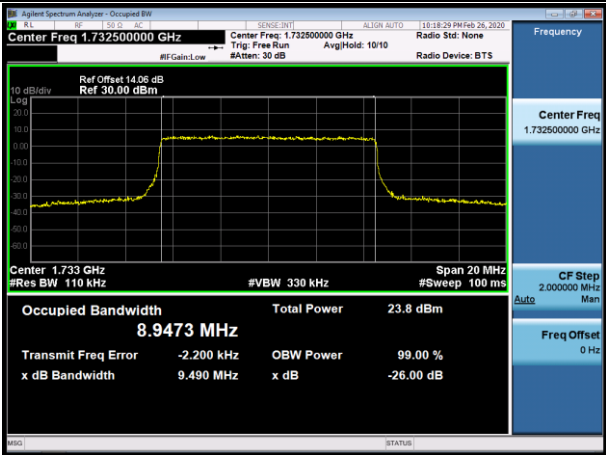

HCH_QPSK_25RB#0

HCH_16QAM_25RB#0

Channel Bandwidth: 10 MHz

LCH_QPSK_50RB#0

LCH_16QAM_50RB#0

MCH_QPSK_50RB#0

MCH_16QAM_50RB#0

HCH_QPSK_50RB#0