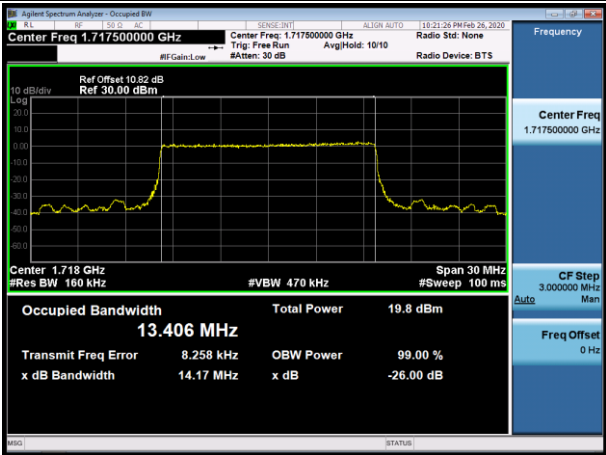

Channel Bandwidth: 15 MHz

LCH_QPSK_75RB#0