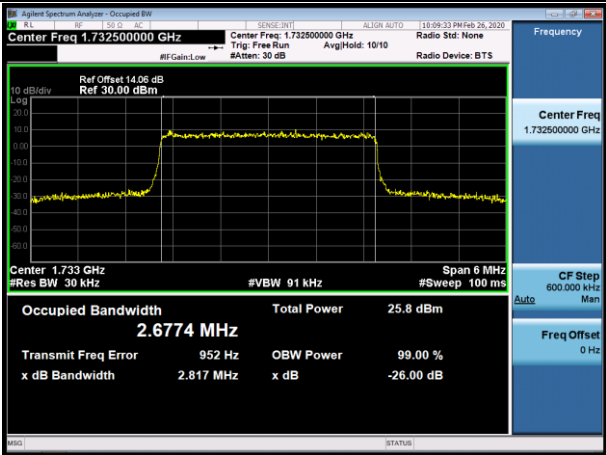

MCH_QPSK_15RB#0