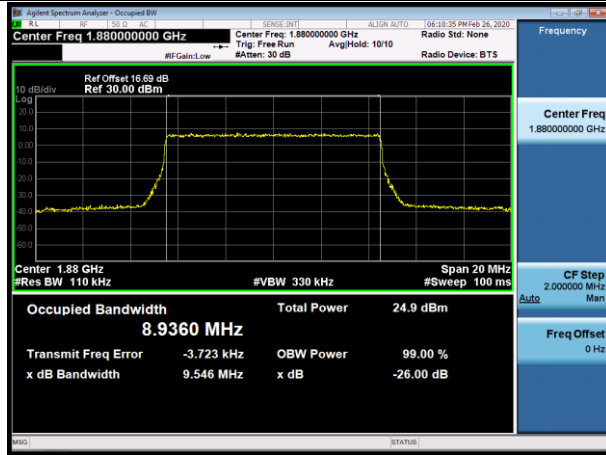

Channel Bandwidth: 10 MHz

LCH_QPSK_50RB#0

LCH_16QAM_50RB#0

MCH_QPSK_50RB#0

MCH_16QAM_50RB#0

HCH_QPSK_50RB#0

HCH_16QAM_50RB#0

Channel Bandwidth: 15 MHz