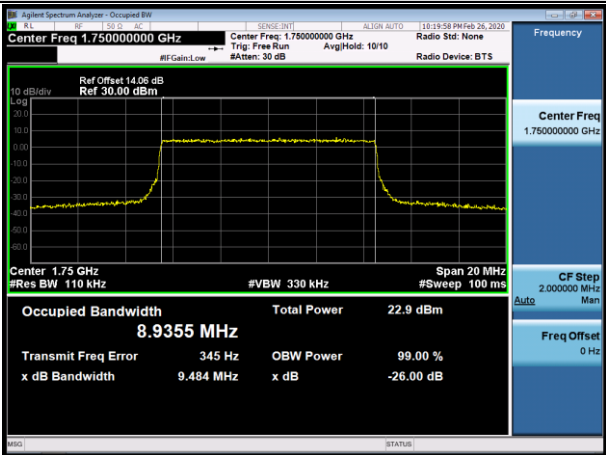

HCH_QPSK_25RB#0

HCH_16QAM_25RB#0

Channel Bandwidth: 10 MHz

LCH_QPSK_50RB#0

LCH_16QAM_50RB#0

MCH_QPSK_50RB#0

MCH_16QAM_50RB#0

HCH_QPSK_50RB#0