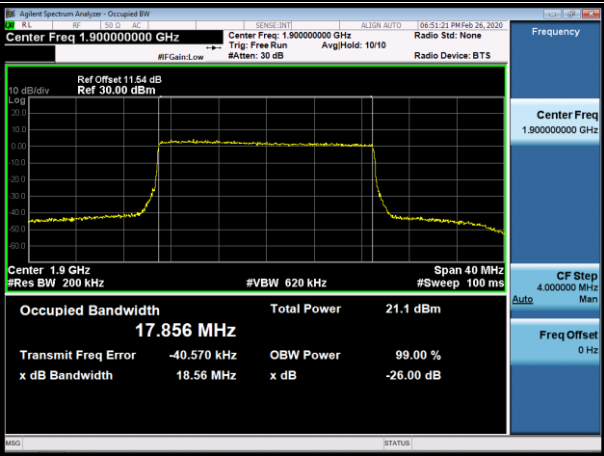

LCH_16QAM_100RB#0

MCH_QPSK_100RB#0

MCH_16QAM_100RB#0

HCH_QPSK_100RB#0

HCH_16QAM_100RB#0

LTE Band 4
 Channel Bandwidth: 1.4 MHz

LCH_QPSK_6RB#0

LCH_16QAM_6RB#0