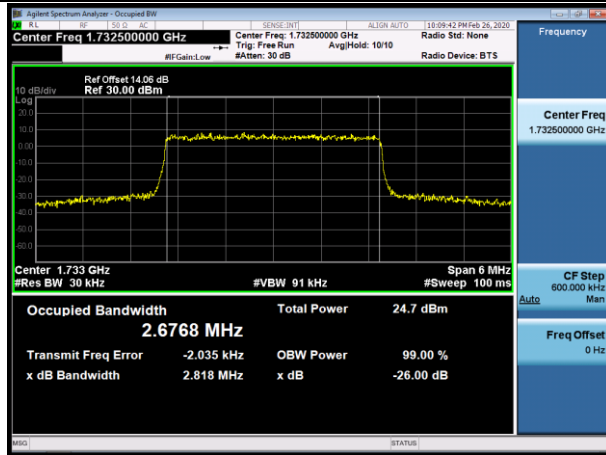

MCH_16QAM_15RB#0