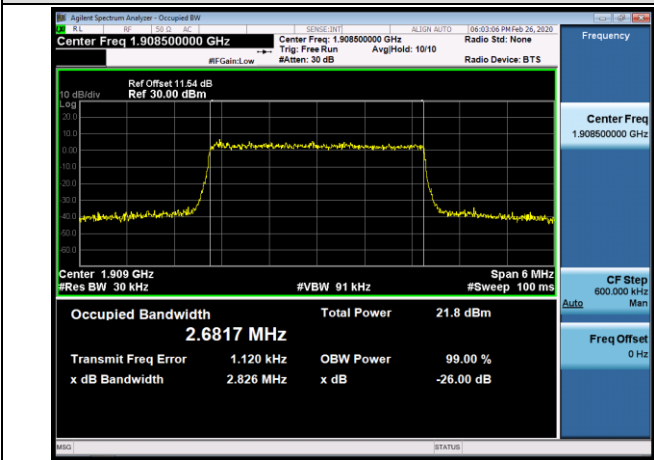

HCH_QPSK_6RB#0

HCH_16QAM_6RB#0

Channel Bandwidth: 3 MHz

LCH_QPSK_15RB#0

LCH_16QAM_15RB#0

MCH_QPSK_15RB#0

MCH_16QAM_15RB#0

HCH_QPSK_15RB#0