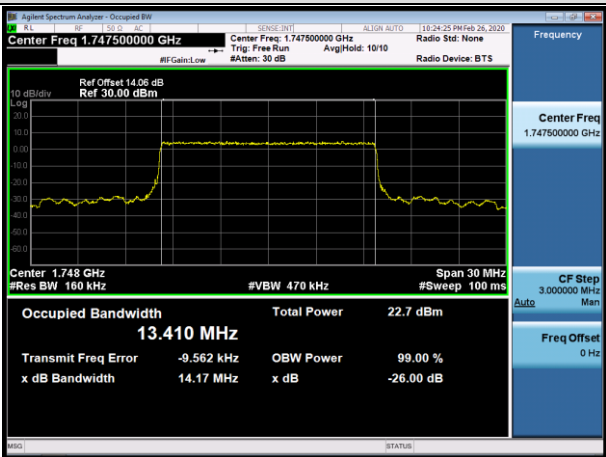

HCH_16QAM_50RB#0

Channel Bandwidth: 15 MHz

LCH_QPSK_75RB#0

LCH_16QAM_75RB#0

MCH_QPSK_75RB#0

MCH_16QAM_75RB#0

HCH_QPSK_75RB#0

HCH_16QAM_75RB#0