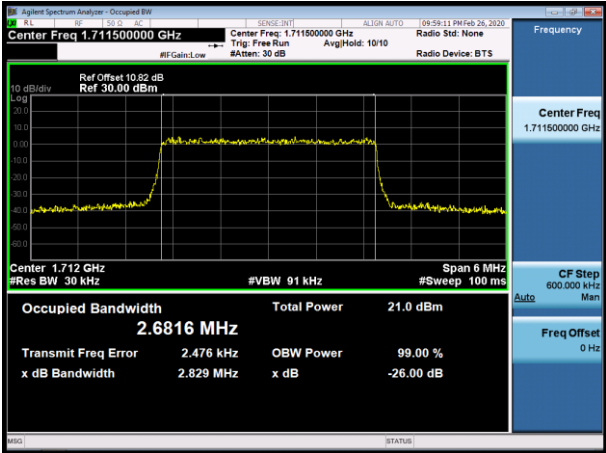

Channel Bandwidth: 3 MHz

LCH_QPSK_15RB#0