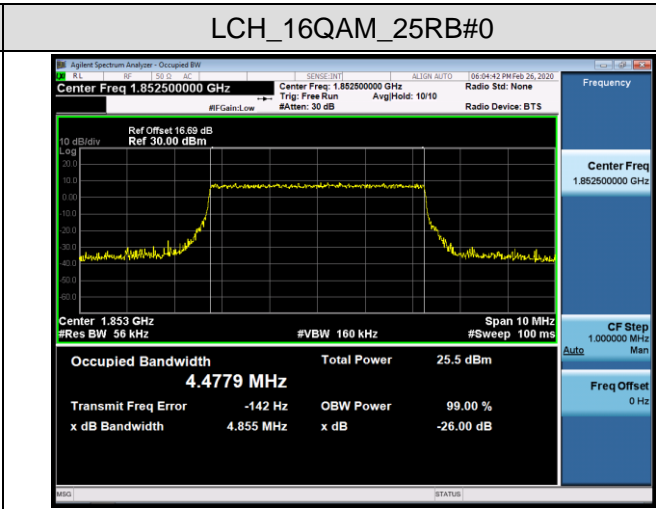

HCH_16QAM_15RB#0

Channel Bandwidth: 5 MHz

LCH_QPSK_25RB#0

LCH_16QAM_25RB#0

MCH_QPSK_25RB#0

MCH_16QAM_25RB#0

HCH_QPSK_25RB#0

HCH_16QAM_25RB#0

Channel Bandwidth: 10 MHz

LCH_QPSK_50RB#0

LCH_16QAM_50RB#0

MCH_QPSK_50RB#0

MCH_16QAM_50RB#0

HCH_QPSK_50RB#0

HCH_16QAM_50RB#0

Channel Bandwidth: 15 MHz