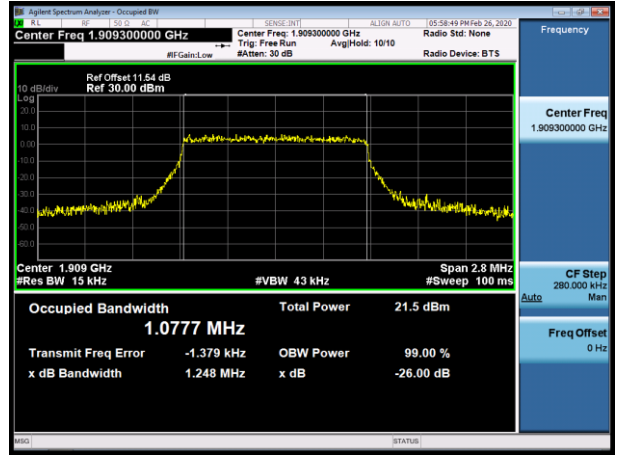

HCH_QPSK_6RB#0

HCH_16QAM_6RB#0

Channel Bandwidth: 3 MHz

LCH_QPSK_15RB#0

LCH_16QAM_15RB#0

MCH_QPSK_15RB#0

MCH_16QAM_15RB#0

HCH_QPSK_15RB#0