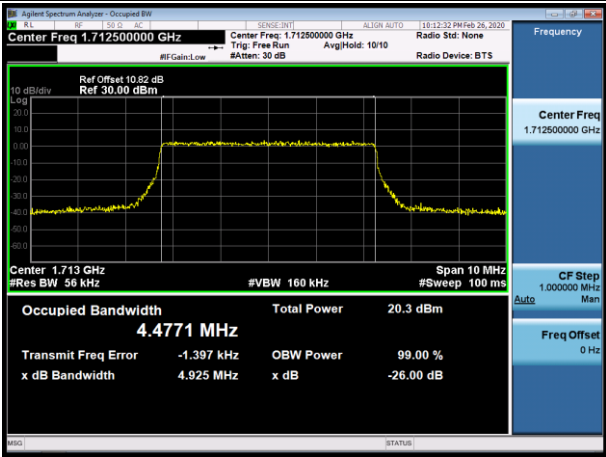

MCH_16QAM_15RB#0

HCH_QPSK_15RB#0

HCH_16QAM_15RB#0

Channel Bandwidth: 5 MHz

LCH_QPSK_25RB#0

LCH_16QAM_25RB#0

MCH_QPSK_25RB#0

MCH_16QAM_25RB#0