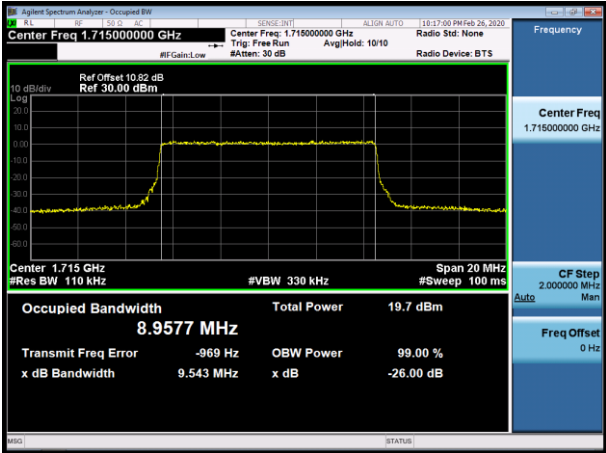

HCH_QPSK_25RB#0

HCH_16QAM_25RB#0

Channel Bandwidth: 10 MHz

LCH_QPSK_50RB#0

LCH_16QAM_50RB#0

MCH_QPSK_50RB#0

MCH_16QAM_50RB#0

HCH_QPSK_50RB#0