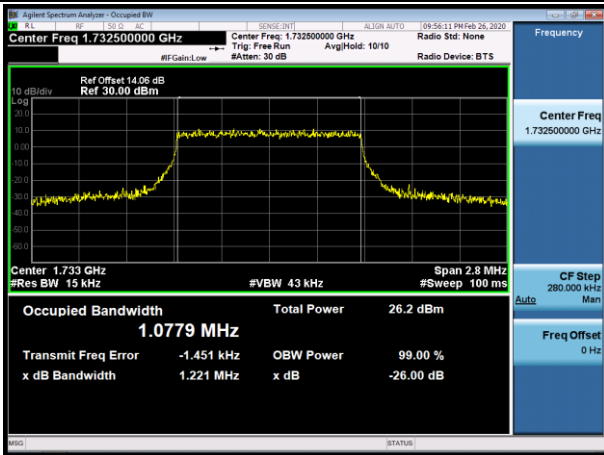

MCH_QPSK_6RB#0