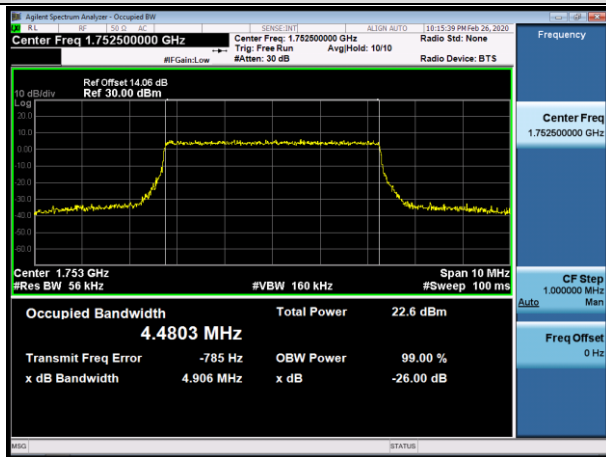

HCH_16QAM_25RB#0