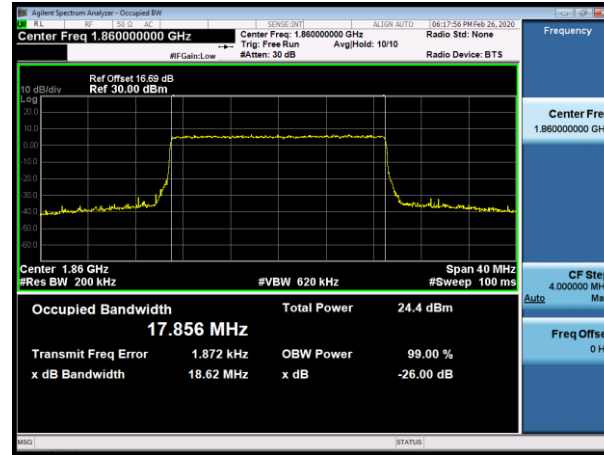

LCH_QPSK_75RB#0

LCH_16QAM_75RB#0

MCH_QPSK_75RB#0

MCH_16QAM_75RB#0

HCH_QPSK_75RB#0

HCH_16QAM_75RB#0

Channel Bandwidth: 20 MHz

LCH_QPSK_100RB#0

LCH_16QAM_100RB#0

MCH_QPSK_100RB#0

MCH_16QAM_100RB#0

HCH_QPSK_100RB#0

HCH_16QAM_100RB#0

LTE Band 4
 Channel Bandwidth: 1.4 MHz

LCH_QPSK_6RB#0

LCH_16QAM_6RB#0