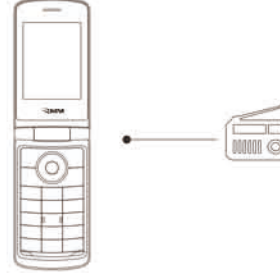

- Reorient or relocate the receiving antenna.
- Increase the separation between the equipment and receiver.
- Connect the equipment into an outlet on a circuit different from that to which the receiver is connected.
- Consult the dealer or an experienced radio/TV technician for help.

Body-worn Operation
This device was tested for typical body-worn operations. To comply with RF exposure requirements, a minimum separation distance of 1.5 cm must be maintained between the user's body and the handset, including the antenna. Third-party belt-clips, holsters, and similar accessories used by this device should not contain any metallic components. Body-worn accessories that do not meet these requirements may not comply with RF exposure requirements and should be avoided. Use only the supplied or an approved antenna.

1. Before turning on charge for 24 hours.
Antes de encender cargue por 24 horas

2. Inserte la tarjeta SIM.
Insert SIM card.

3. FM Radio.
FM Radio.

4. Inserte la tarjeta TF.
Insert TF Card.

5. Conecte el teléfono a la computadora por cable USB
Connect Phone With Computer
Via USB Cable.