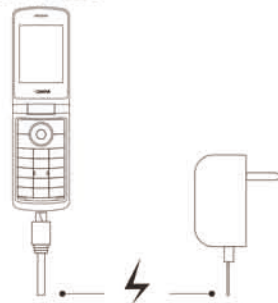

- -Reorient or relocate the receiving antenna.
- -Increase the separation between the equipment and receiver.
- -Connect the equipment into an outlet on a circuit different from that to which the receiver is connected.
- -Consult the dealer or an experienced radio/TV technician for help.

Body-worn Operation
This device was tested for typical body-worn operations. To comply with RF exposure requirements, a minimum separation distance of 1.5 cm must be maintained between the user's body and the handset, including the antenna. Third-party belt-clips, holsters, and similar accessories used by this device should not contain any metallic components. Body-worn accessories that do not meet these requirements may not comply with RF exposure requirements and should be avoided. Use only the supplied or an approved antenna.

1. Before turning on charge for 24 hours.
Antes de encender cargue por 24 horas