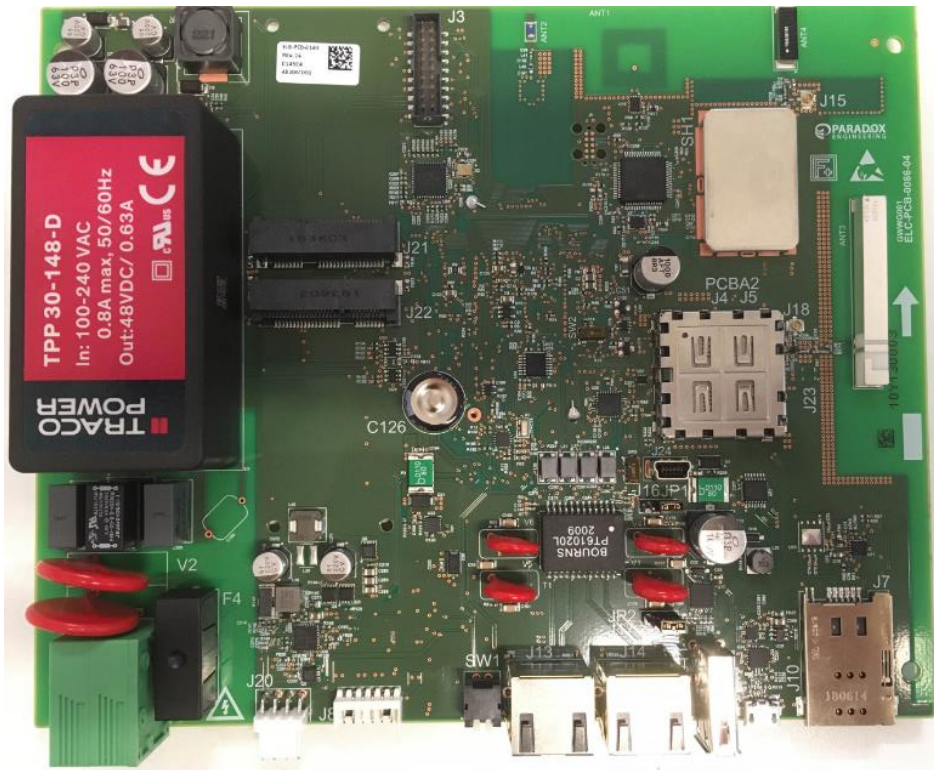

GWVG001US (PE Smart IoT Mini Gateway) – FCC ID: 2AKPQGWWG001

Internal pictures

Antenna position

#	Designator	Comment	Description
1	ANT2	Wifi/Bluetooth Chip antenna 2.4GHZ	Wifi/Bluetooth Chip antenna 2.4GHZ
2	ANT3	LTE Ceramic Chip Antenna SMT 698MHz-2.7GHz	LTE Ceramic Chip Antenna SMT 698MHz-2.7GHz
3	ANT4	ISM Chip antenna 915	ISM Chip antenna 915

System on Module (SoM), Wi-Fi module, Sterling-LWB, FCC ID: TFB-1003

SOM top

SOM bottom

Narrowband 915 MHz, Paradox Engineering

LTE Module, Sierra Wireless, RC7611, FCC ID: N7NRC76B