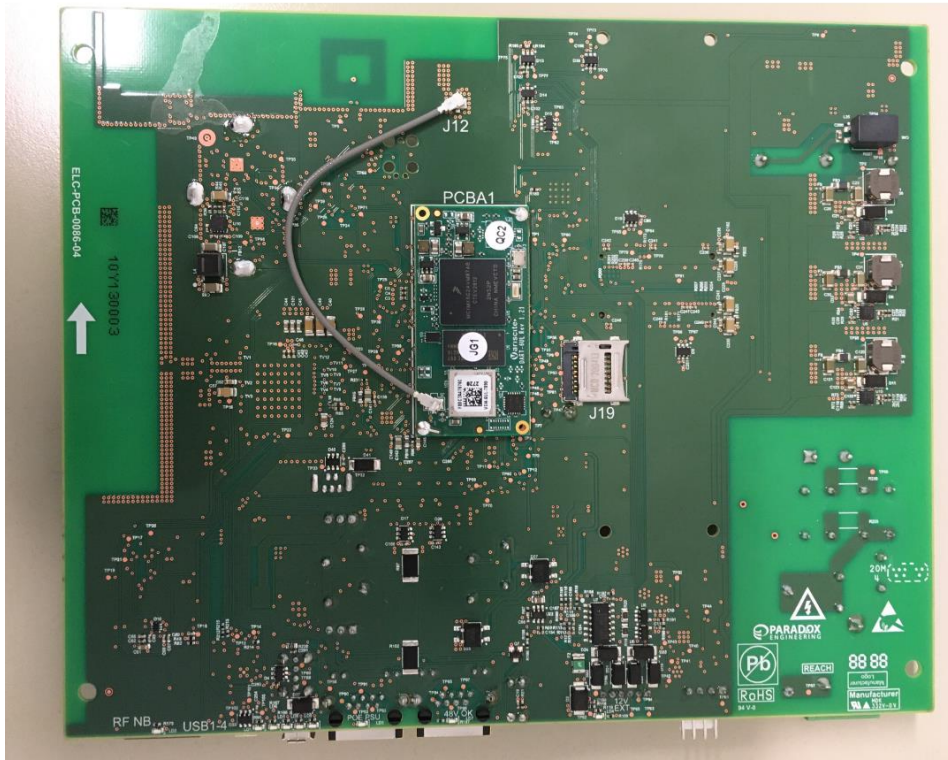

GWVG001US (PE Smart IoT Mini Gateway) – FCC ID: 2AKPQGWWG001

Internal pictures

Antenna position

#	Designator	Comment	Description
1	ANT2	Wifi/Bluetooth Chip antenna 2.4GHZ	Wifi/Bluetooth Chip antenna 2.4GHZ
2	ANT3	LTE Ceramic Chip Antenna SMT 698MHz-2.7GHz	LTE Ceramic Chip Antenna SMT 698MHz-2.7GHz
3	ANT4	ISM Chip antenna 915	ISM Chip antenna 915

System on Module (SoM), Wi-Fi module, Sterling-LWB, FCC ID: TFB-1003

SOM top

SOM bottom

Narrowband 915 MHz, Paradox Engineering

LTE Module, Sierra Wireless, RC7611, FCC ID: N7NRC76B