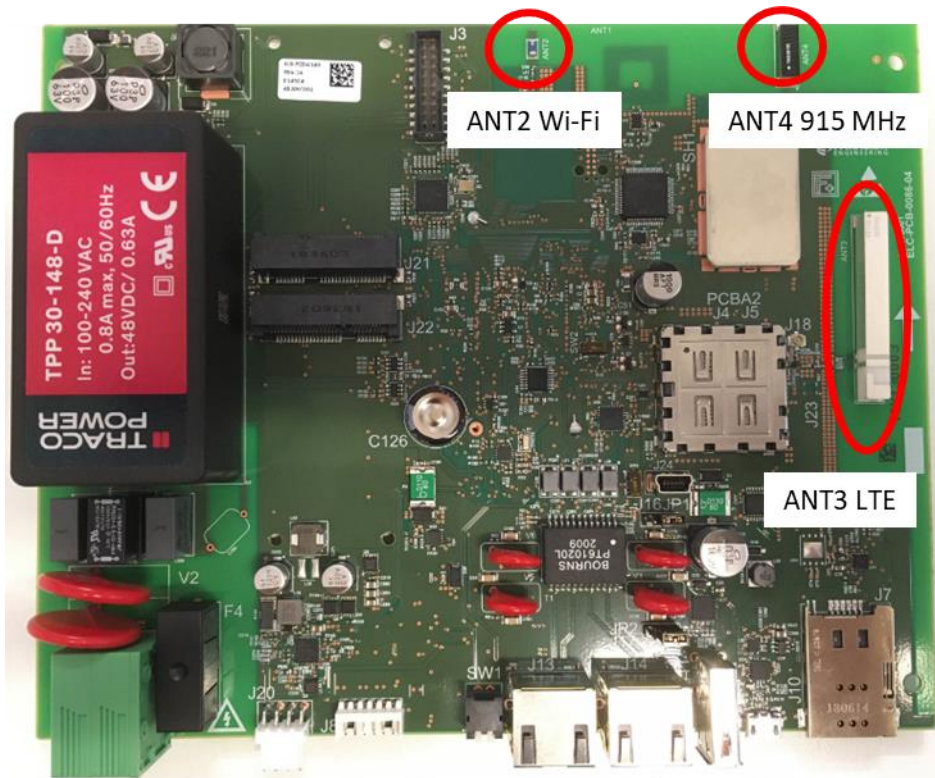

GWVG001US (PE Smart IoT Mini Gateway) – FCC ID: 2AKPQGWWG001

Internal pictures

Antenna position

#	Designator	Comment	Description
1	ANT2	Wifi/Bluetooth Chip antenna 2.4GHZ	Wifi/Bluetooth Chip antenna 2.4GHZ
2	ANT3	LTE Ceramic Chip Antenna SMT 698MHz-2.7GHz	LTE Ceramic Chip Antenna SMT 698MHz-2.7GHz
3	ANT4	ISM Chip antenna 915	ISM Chip antenna 915

System on Module (SoM), Wi-Fi module, Sterling-LWB, FCC ID: TFB-1003

SOM top

SOM bottom

Narrowband 915 MHz, Paradox Engineering

LTE Module, Sierra Wireless, RC7611, FCC ID: N7NRC76B