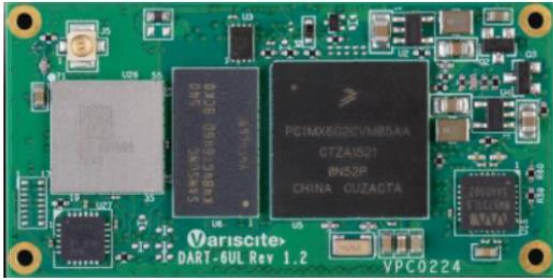

GWVG001US (PE Smart IoT Mini Gateway) – FCC ID: 2AKPQGWWG001

Internal pictures

Antenna position

#	Designator	Comment	Description
1	ANT2	Wifi/Bluetooth Chip antenna 2.4GHZ	Wifi/Bluetooth Chip antenna 2.4GHZ
2	ANT3	LTE Ceramic Chip Antenna SMT 698MHz-2.7GHz	LTE Ceramic Chip Antenna SMT 698MHz-2.7GHz
3	ANT4	ISM Chip antenna 915	ISM Chip antenna 915

System on Module (SoM), Wi-Fi module, Sterling-LWB, FCC ID: TFB-1003

SOM top

SOM bottom

Narrowband 915 MHz, Paradox Engineering

LTE Module, Sierra Wireless, RC7611, FCC ID: N7NRC76B