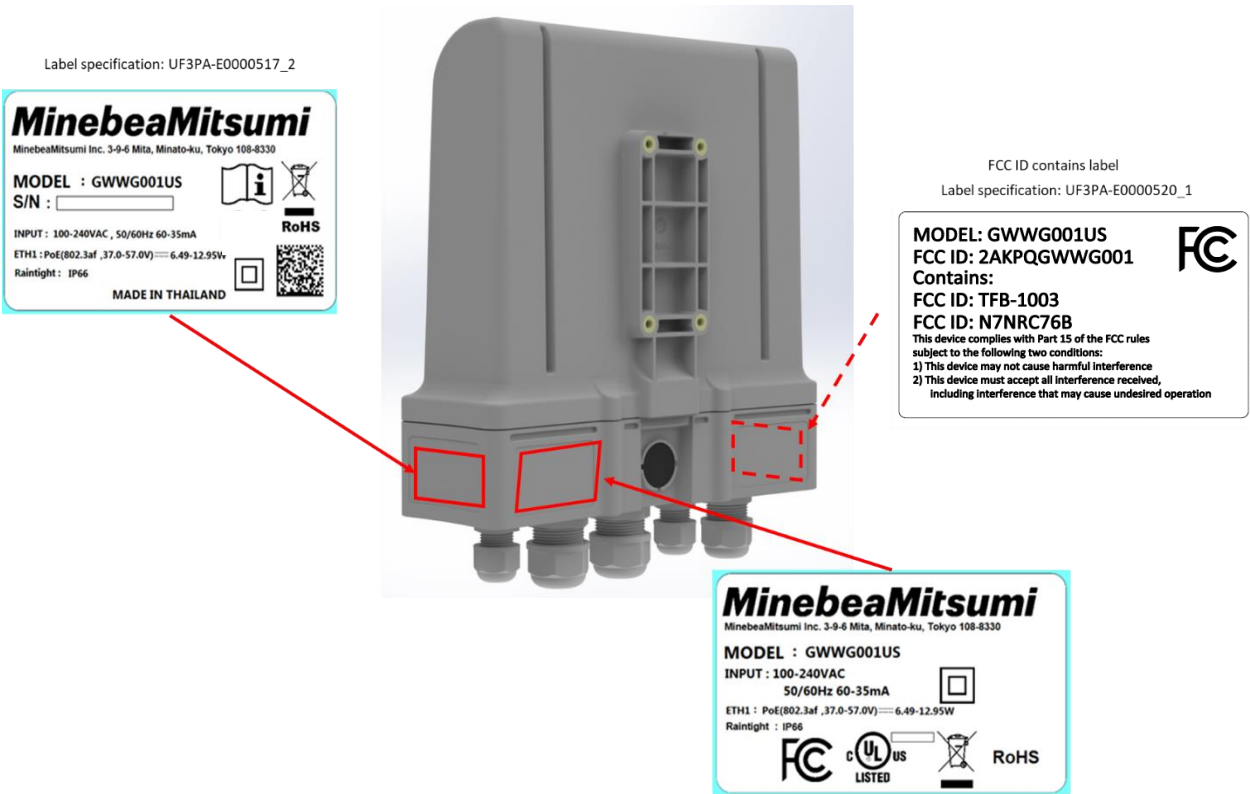

GWVG001US (PE Smart IoT Mini Gateway) – FCC ID: 2AKPQGWVG001

Position of labels

Product label with certification logos FCC / UL

Label specification: UF3PA-E0000519_2