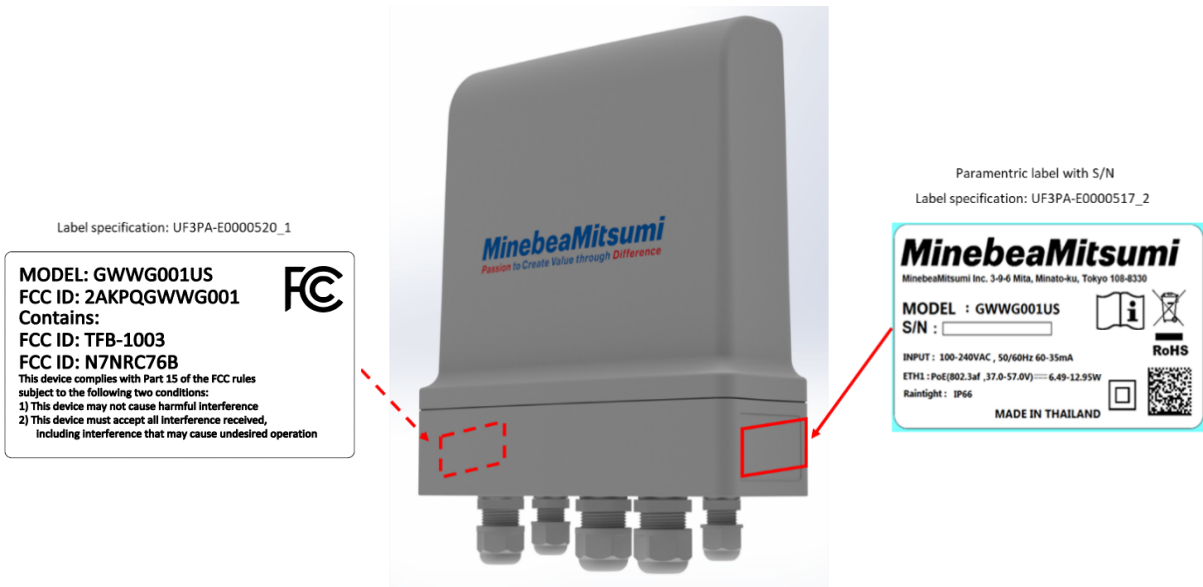

GWVG001US (PE Smart IoT Mini Gateway) – FCC ID: 2AKPQGWVG001

Position of labels

Product label with certification logos FCC / UL

Label specification: UF3PA-E0000519_2