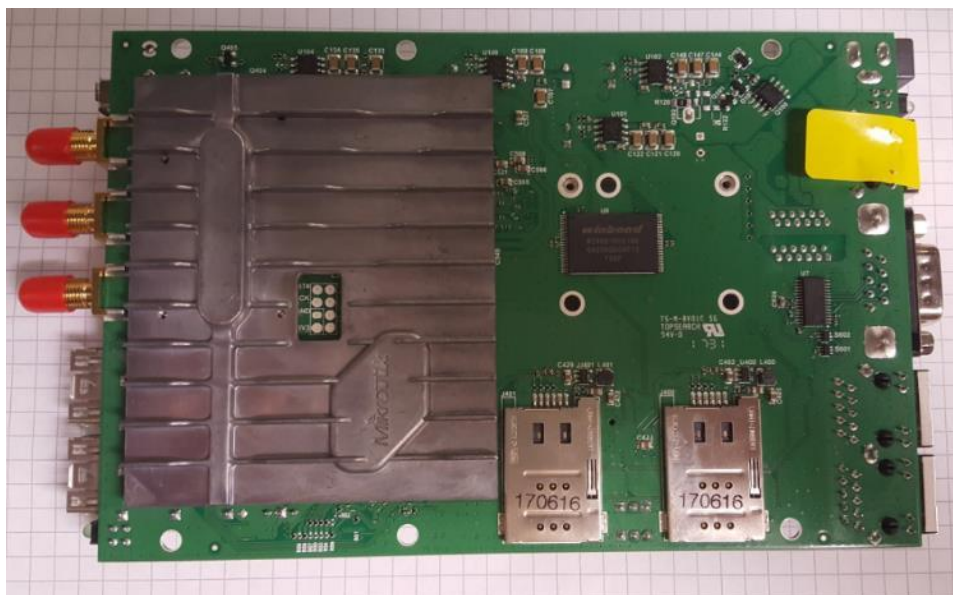

2AKPQAR41004 Internal pictures

ELB-PED-0127-03 Paradox Base board

2AKPQAR41004 Internal pictures

ELB-PED-0132-00 Paradox Crypto Engine board

2AKPQAR41004 Internal pictures

ELB-NPD-0060 Variscite SOM – System on Module

2AKPQAR41004 Internal pictures

ELB-NPD-0053 Mikrotik Routerboard

2AKPQAR41004 Internal pictures

ELB-NPD0048 Compex Wi-Fi card

2AKPQAR41004 Internal pictures

AR41004 US internal view