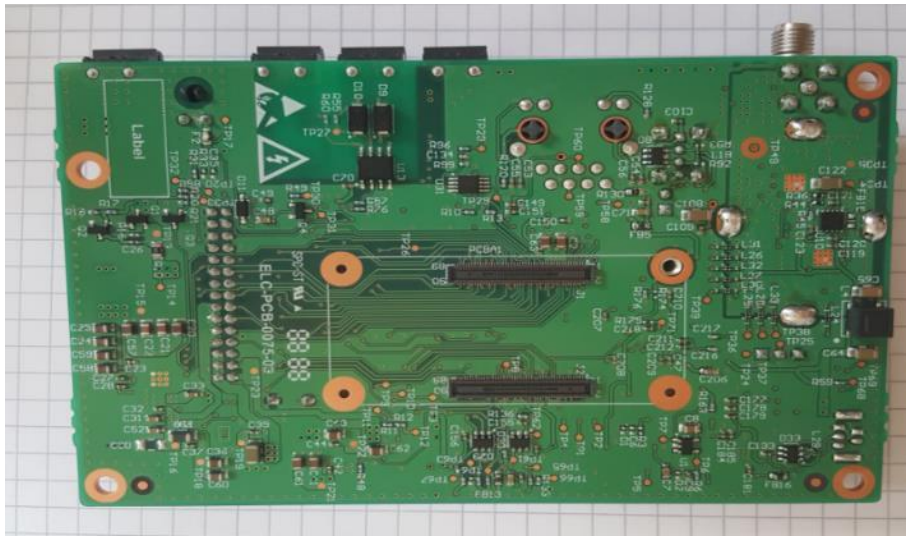

2AKPQAR41004 Internal pictures

ELB-PED-0127-03 Paradox Base board

2AKPQAR41004 Internal pictures

ELB-PED-0132-00 Paradox Crypto Engine board

2AKPQAR41004 Internal pictures

ELB-NPD-0060 Variscite SOM – System on Module

2AKPQAR41004 Internal pictures

ELB-NPD-0053 Mikrotik Routerboard

2AKPQAR41004 Internal pictures

ELB-NPD0048 Compex Wi-Fi card

2AKPQAR41004 Internal pictures

AR41004 US internal view