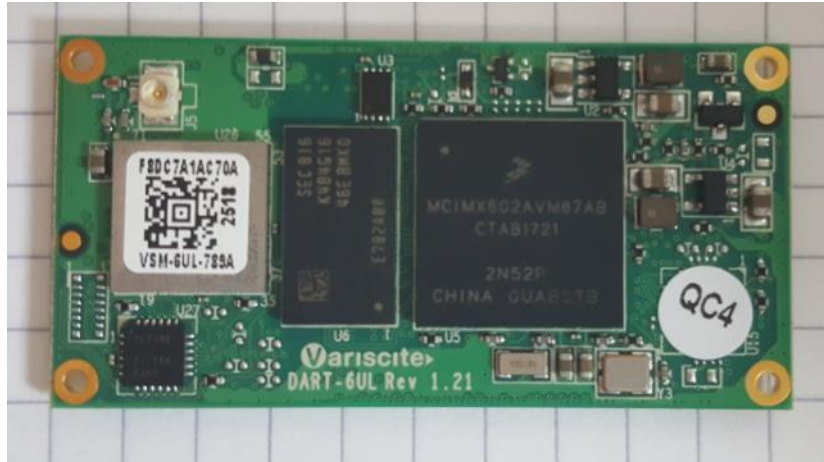

2AKPQAR41004 Internal pictures

ELB-PED-0127-03 Paradox Base board

2AKPQAR41004 Internal pictures

ELB-PED-0132-00 Paradox Crypto Engine board

2AKPQAR41004 Internal pictures

ELB-NPD-0060 Variscite SOM – System on Module

2AKPQAR41004 Internal pictures

ELB-NPD-0053 Mikrotik Routerboard

2AKPQAR41004 Internal pictures

ELB-NPD0048 Compex Wi-Fi card

2AKPQAR41004 Internal pictures

AR41004 US internal view