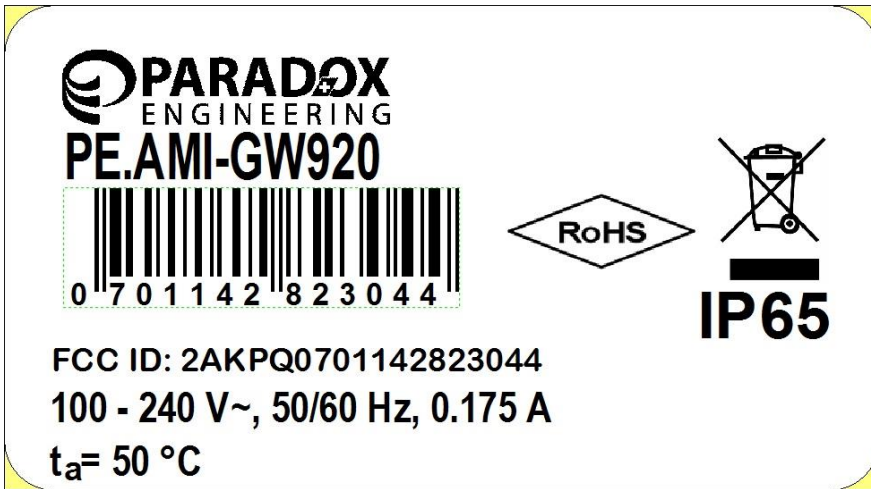

PE.AMI-GW920 LABELS

LAB-OUT-0031-00: Product name, ratings & FCC ID

LAB-OUT-0029-01: FCC ID & warnings

LAB-OUT-0006-01: Company details & Serial number

via Passeggiata, 7
CH-6883 Novazzano
Switzerland

S/N YYWWPXXXXX

LAB-OUT-0014-00: Connectors

PWR I/O ETH

LABELS POSITIONS: