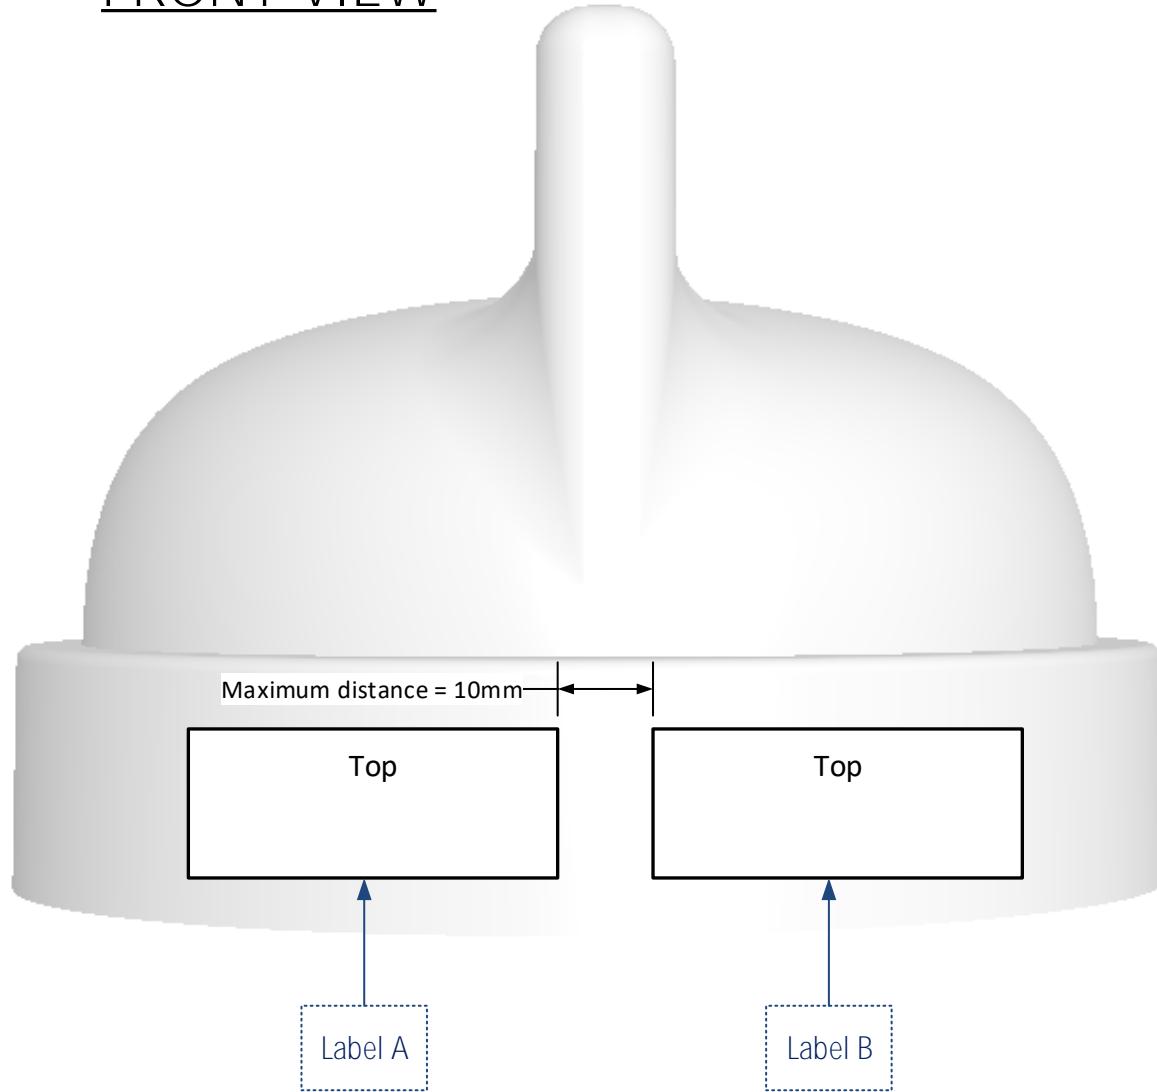

# FRONT VIEW

LABEL	DRAWING REFERENCE
Label A	DOC-DRW-0048-01
Label B	DOC-DRW-0046-00

QUOTE IN MILLIMETERS	NOT IN SCALE	DESIGNED: L'EPISCOPO
		DATE: 2016-11-11

TITLE:  
PE.AMI-NDLM, Outdoor version, Case Type N (NEMA),  
Position of Labels