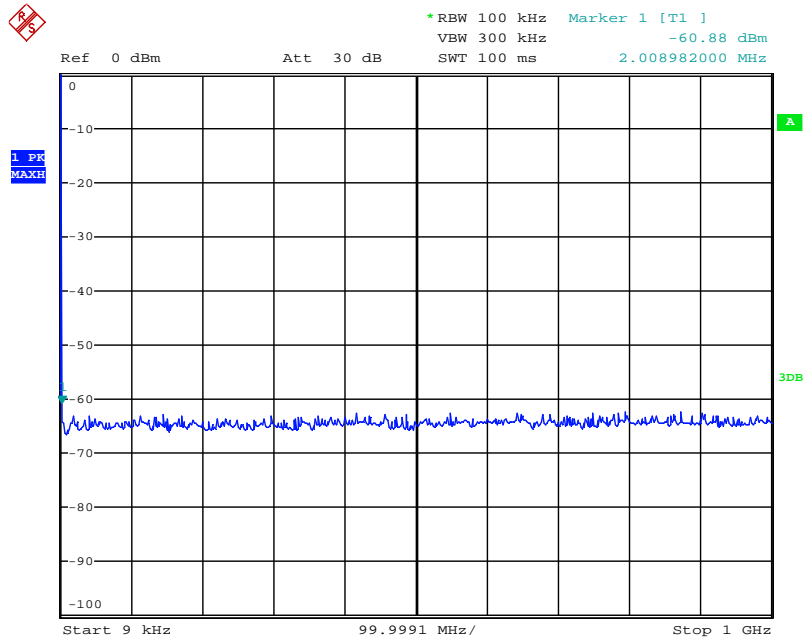

Appendix 1

Test Results

6 dB Bandwidth Measurement

Date: 9.AUG.2019 14:34:14

Maximum Peak Conducted Output power

Date: 9.AUG.2019 14:48:32

Power Spectral Density

Date: 9.AUG.2019 14:46:49

Spurious Conducted Emissions

Date: 9.AUG.2019 14:38:15

Date: 9.AUG.2019 14:39:29

www.tuv.com

Date: 9.AUG.2019 14:43:25

Date: 9.AUG.2019 14:44:06

www.tuv.com

Date: 9.AUG.2019 14:27:10