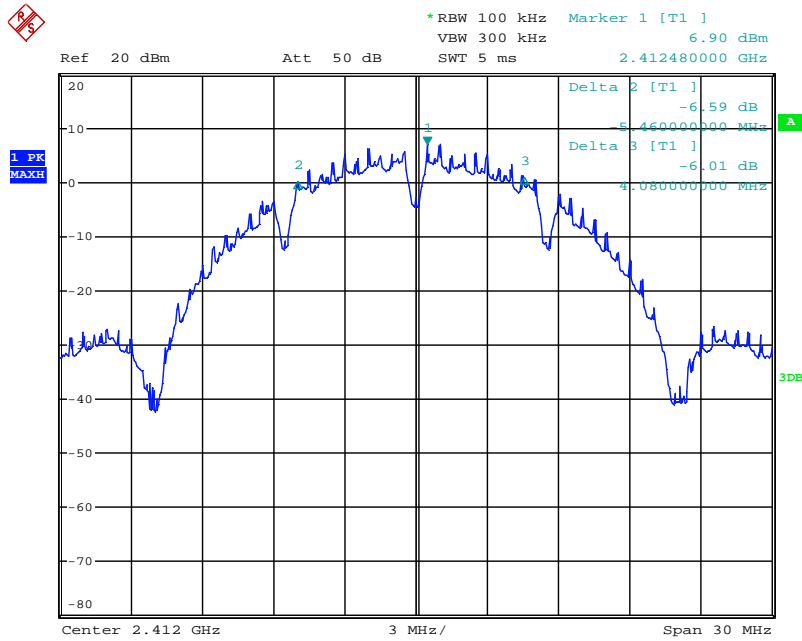

Appendix 1

Test Results

6 dB Bandwidth Measurement

Date: 9.AUG.2019 14:34:14

Maximum Peak Conducted Output power

Date: 9.AUG.2019 14:48:32

Power Spectral Density

Date: 9.AUG.2019 14:46:49

Spurious Conducted Emissions

Date: 9.AUG.2019 14:38:15

Date: 9.AUG.2019 14:39:29

www.tuv.com

Date: 9.AUG.2019 14:43:25

Date: 9.AUG.2019 14:44:06

www.tuv.com

Date: 9.AUG.2019 14:27:10