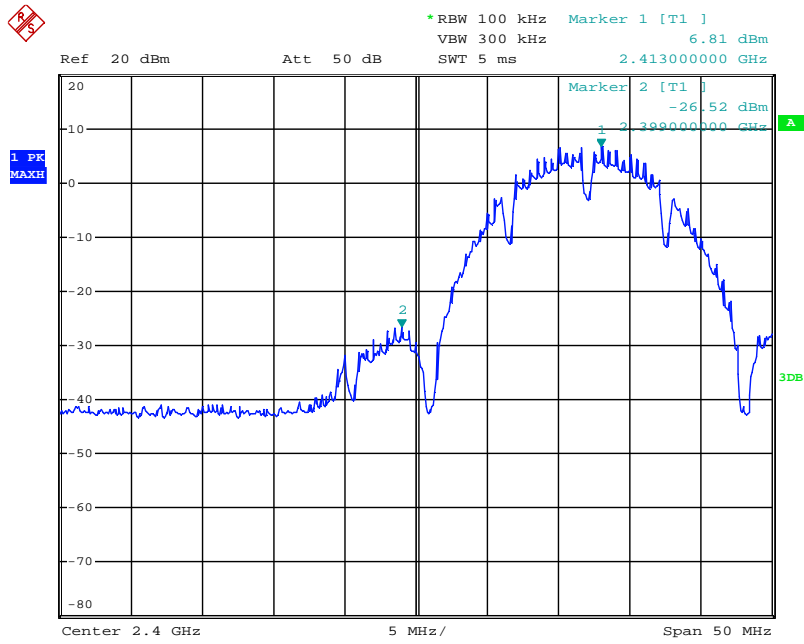

Appendix 1

Test Results

6 dB Bandwidth Measurement

Date: 9.AUG.2019 14:34:14

Maximum Peak Conducted Output power

Date: 9.AUG.2019 14:48:32

Power Spectral Density

Date: 9.AUG.2019 14:46:49

Spurious Conducted Emissions

Date: 9.AUG.2019 14:38:15

Date: 9.AUG.2019 14:39:29

www.tuv.com

Date: 9.AUG.2019 14:43:25

Date: 9.AUG.2019 14:44:06

www.tuv.com

Date: 9.AUG.2019 14:27:10