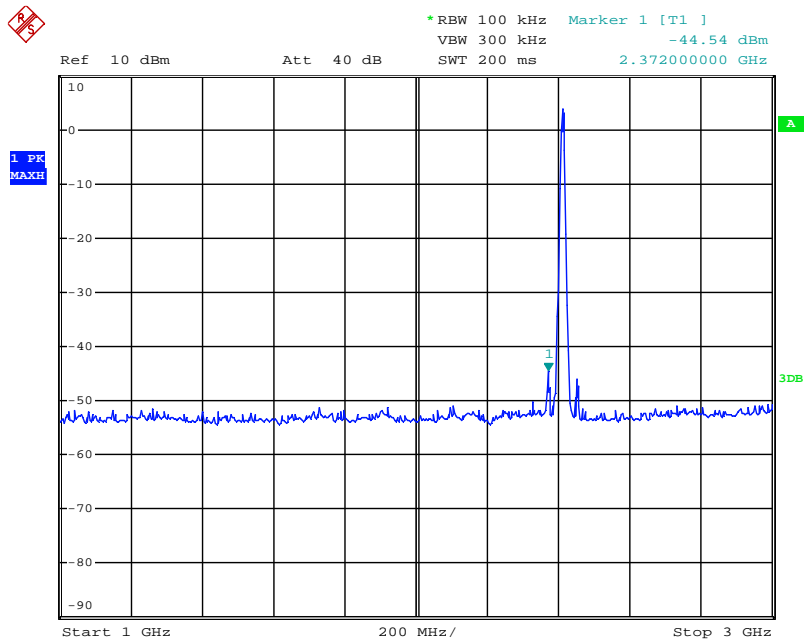

Appendix 1

Test Results

6 dB Bandwidth Measurement

Date: 9.AUG.2019 14:34:14

Maximum Peak Conducted Output power

Date: 9.AUG.2019 14:48:32

Power Spectral Density

Date: 9.AUG.2019 14:46:49

Spurious Conducted Emissions

Date: 9.AUG.2019 14:38:15

Date: 9.AUG.2019 14:39:29

www.tuv.com

Date: 9.AUG.2019 14:43:25

Date: 9.AUG.2019 14:44:06

www.tuv.com

Date: 9.AUG.2019 14:27:10