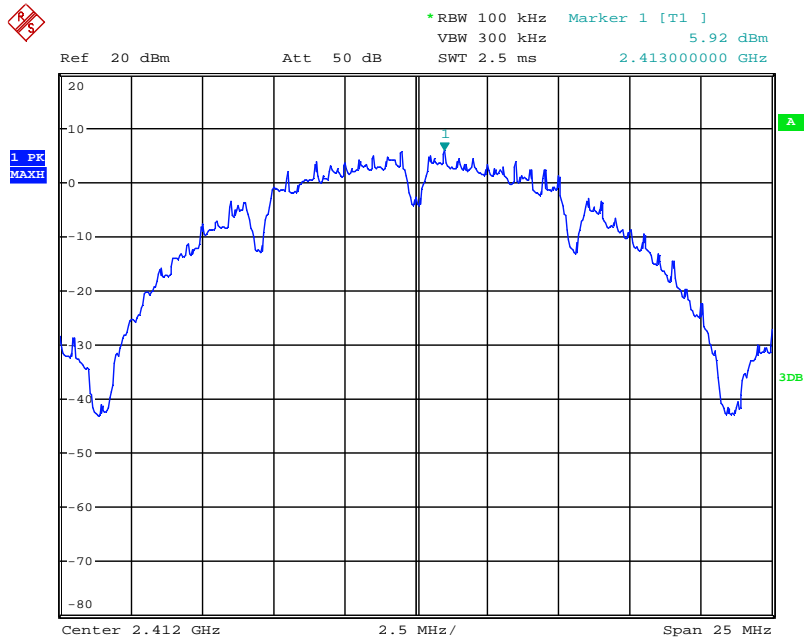

Appendix 1

Test Results

6 dB Bandwidth Measurement

Date: 9.AUG.2019 14:34:14

Maximum Peak Conducted Output power

Date: 9.AUG.2019 14:48:32

Power Spectral Density

Date: 9.AUG.2019 14:46:49

Spurious Conducted Emissions

Date: 9.AUG.2019 14:38:15

Date: 9.AUG.2019 14:39:29

www.tuv.com

Date: 9.AUG.2019 14:43:25

Date: 9.AUG.2019 14:44:06

www.tuv.com

Date: 9.AUG.2019 14:27:10