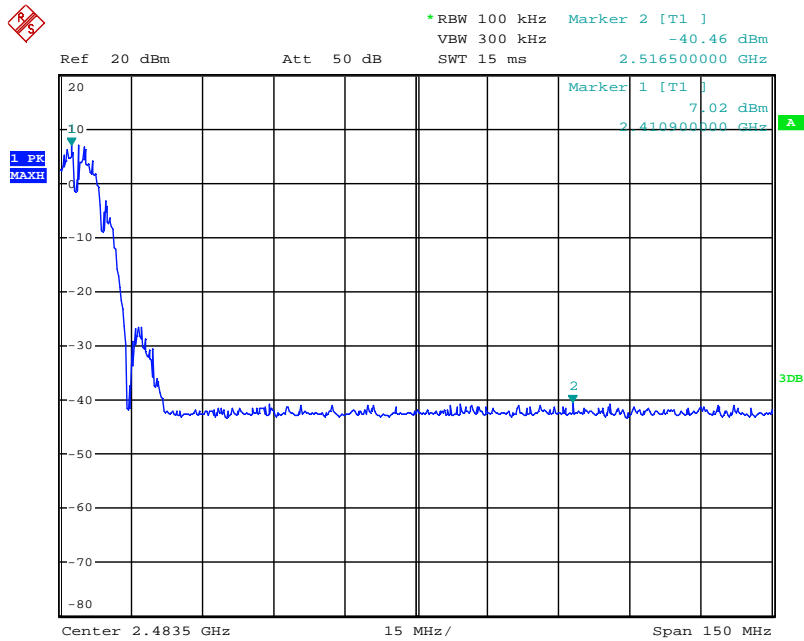

Appendix 1

Test Results

6 dB Bandwidth Measurement

Date: 9.AUG.2019 14:34:14

Maximum Peak Conducted Output power

Date: 9.AUG.2019 14:48:32

Power Spectral Density

Date: 9.AUG.2019 14:46:49

Spurious Conducted Emissions

Date: 9.AUG.2019 14:38:15

Date: 9.AUG.2019 14:39:29

www.tuv.com

Date: 9.AUG.2019 14:43:25

Date: 9.AUG.2019 14:44:06

www.tuv.com

Date: 9.AUG.2019 14:27:10