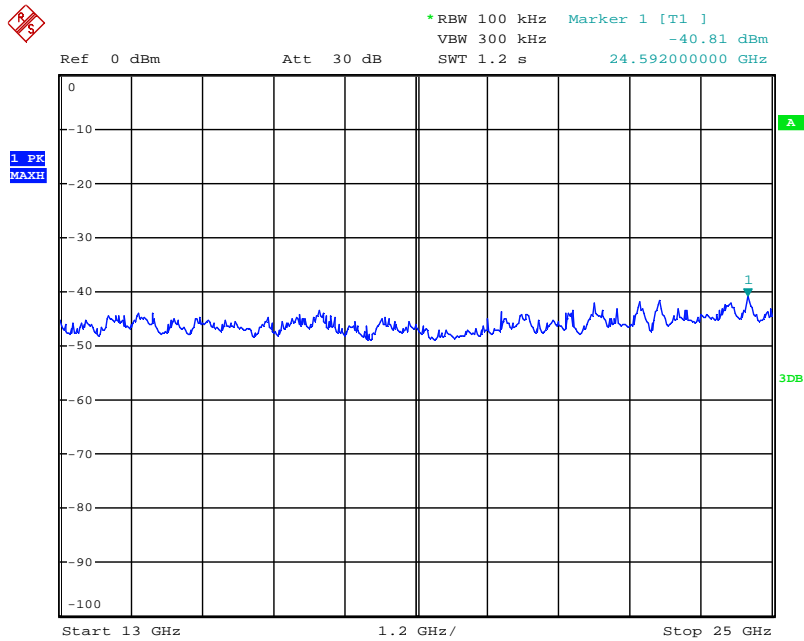

Appendix 1

Test Results

6 dB Bandwidth Measurement

Date: 9.AUG.2019 14:34:14

Maximum Peak Conducted Output power

Date: 9.AUG.2019 14:48:32

Power Spectral Density

Date: 9.AUG.2019 14:46:49

Spurious Conducted Emissions

Date: 9.AUG.2019 14:38:15

Date: 9.AUG.2019 14:39:29

www.tuv.com

Date: 9.AUG.2019 14:43:25

Date: 9.AUG.2019 14:44:06

www.tuv.com

Date: 9.AUG.2019 14:27:10