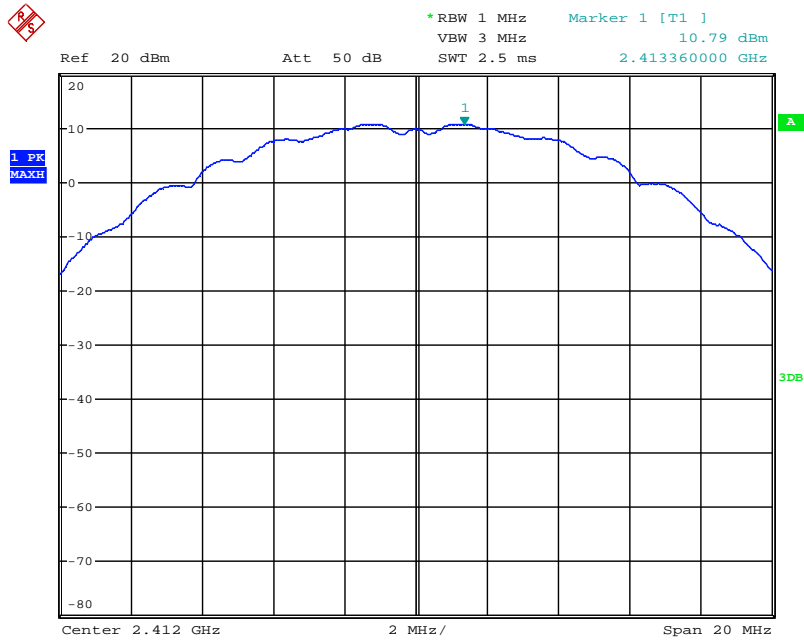

Appendix 1

Test Results

6 dB Bandwidth Measurement

Date: 9.AUG.2019 14:34:14

Maximum Peak Conducted Output power

Date: 9.AUG.2019 14:48:32

Power Spectral Density

Date: 9.AUG.2019 14:46:49

Spurious Conducted Emissions

Date: 9.AUG.2019 14:38:15

Date: 9.AUG.2019 14:39:29

www.tuv.com

Date: 9.AUG.2019 14:43:25

Date: 9.AUG.2019 14:44:06

www.tuv.com

Date: 9.AUG.2019 14:27:10