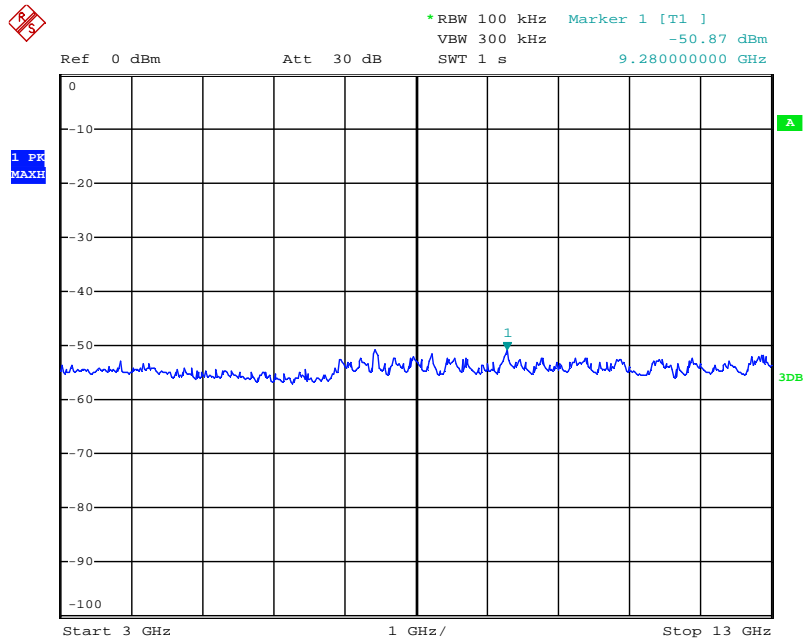

Appendix 1

Test Results

6 dB Bandwidth Measurement

Date: 9.AUG.2019 14:34:14

Maximum Peak Conducted Output power

Date: 9.AUG.2019 14:48:32

Power Spectral Density

Date: 9.AUG.2019 14:46:49

Spurious Conducted Emissions

Date: 9.AUG.2019 14:38:15

Date: 9.AUG.2019 14:39:29

www.tuv.com

Date: 9.AUG.2019 14:43:25

Date: 9.AUG.2019 14:44:06

www.tuv.com

Date: 9.AUG.2019 14:27:10