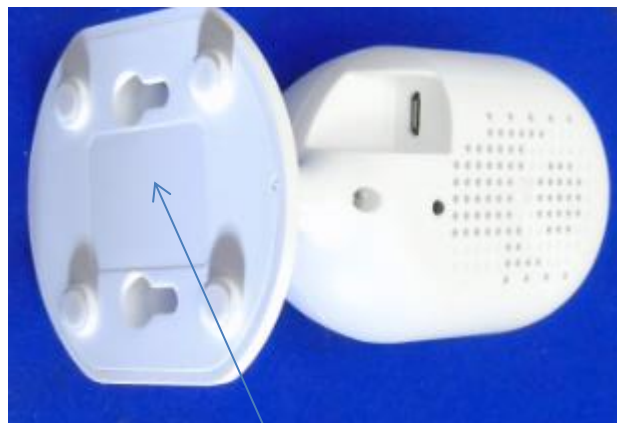

SWWHD-INDCAM Label

30mm*22mm

Label Location