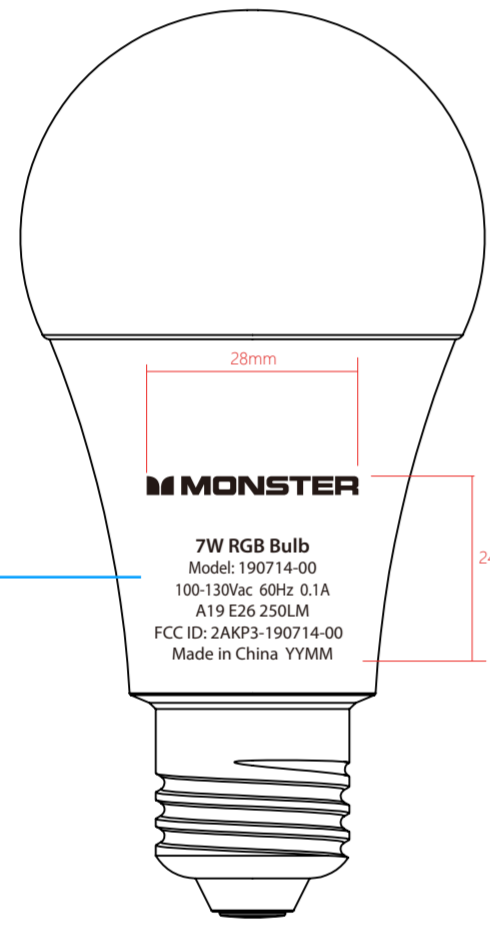

190714-00-7W RGB BULB

Unit: mm Scale: 1:1

Date: 27/July/2018

TOP

BACK

Rating Label
Pad Print:
■ Pantone 877C

LEFT

FRONT

Monster Logo
Pad Print:
■ Pantone 877C

RIGHT

BOTTOM