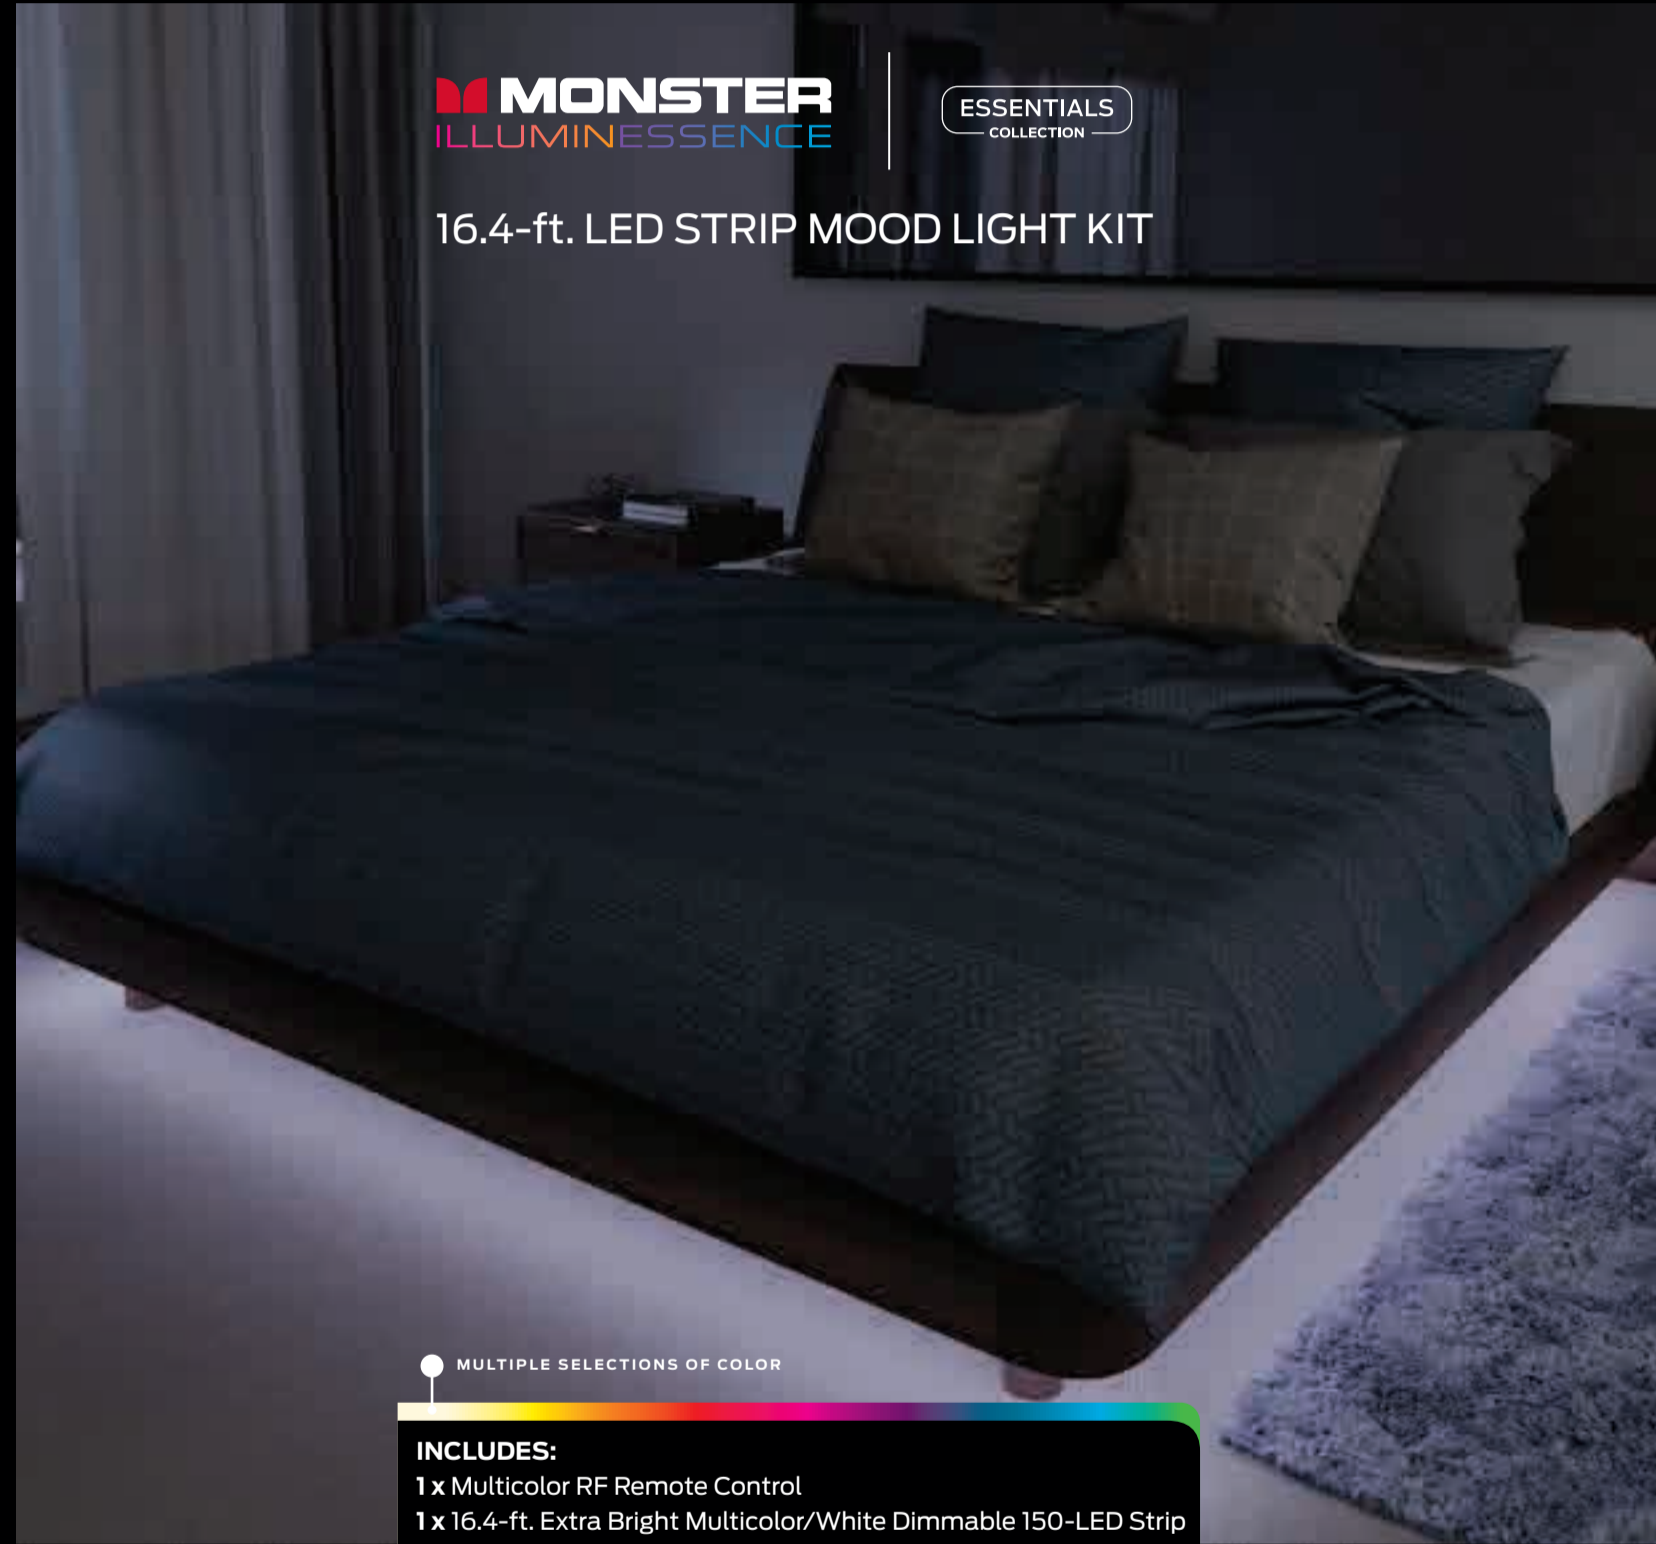

122044-00

MI SXL-1

Set the mood instantly with the look of professional lighting in one simple kit. Use this extra-long LED strip below kitchen counters, under a bar, behind your TV or desk monitor, or anywhere you want to bring your world to life with color.

EASY TO INSTALL

Peel, Stick, Plug In

EASY TO USE

Works Right Out of the Box with Simple Remote Control

- Turn on/off at the touch of a button
- Easily select a color
- Completely dimmable
- Program speed
- Choose from preset lighting programs

MULTI-COLOR TOUCH RF REMOTE CONTROL

Remotely control all your Monster IlluminEssence lights at the same time.

2X1.5V AAA

AAA BATTERIES REQUIRED (NOT INCLUDED)

INSTANT AMBIANCE

Control all lights at once for easy instant ambiance!

INSTANT WHITE

Not in the mood for color? Light it white.

INSTANT MOODS

Preset programs for a Lounge, Sunset, Beach, or Club atmosphere.

#LIVEINCOLOR

ESSENTIALS COLLECTION

16.4-ft. LED STRIP MOOD LIGHT KIT

REMOVED CONTROL ALL LIGHTS AT THE SAME TIME

INSTANT HOLIDAY LIGHTING

Preset lighting programs add festive ambiance for the holidays!

CHRISTMAS

HALLOWEEN

JULY 4TH

MULTIPLE SELECTIONS OF COLOR

INCLUDES:

- 1 x Multicolor RF Remote Control
- 1 x 16.4-ft. Extra Bright Multicolor/White Dimmable 150-LED Strip

Warning: Changes or modifications to this unit not expressly approved by the party responsible for compliance could void the user's authority to operate the equipment.

122044-00 MI SXL-1

MADE IN CHINA

rml167526-00