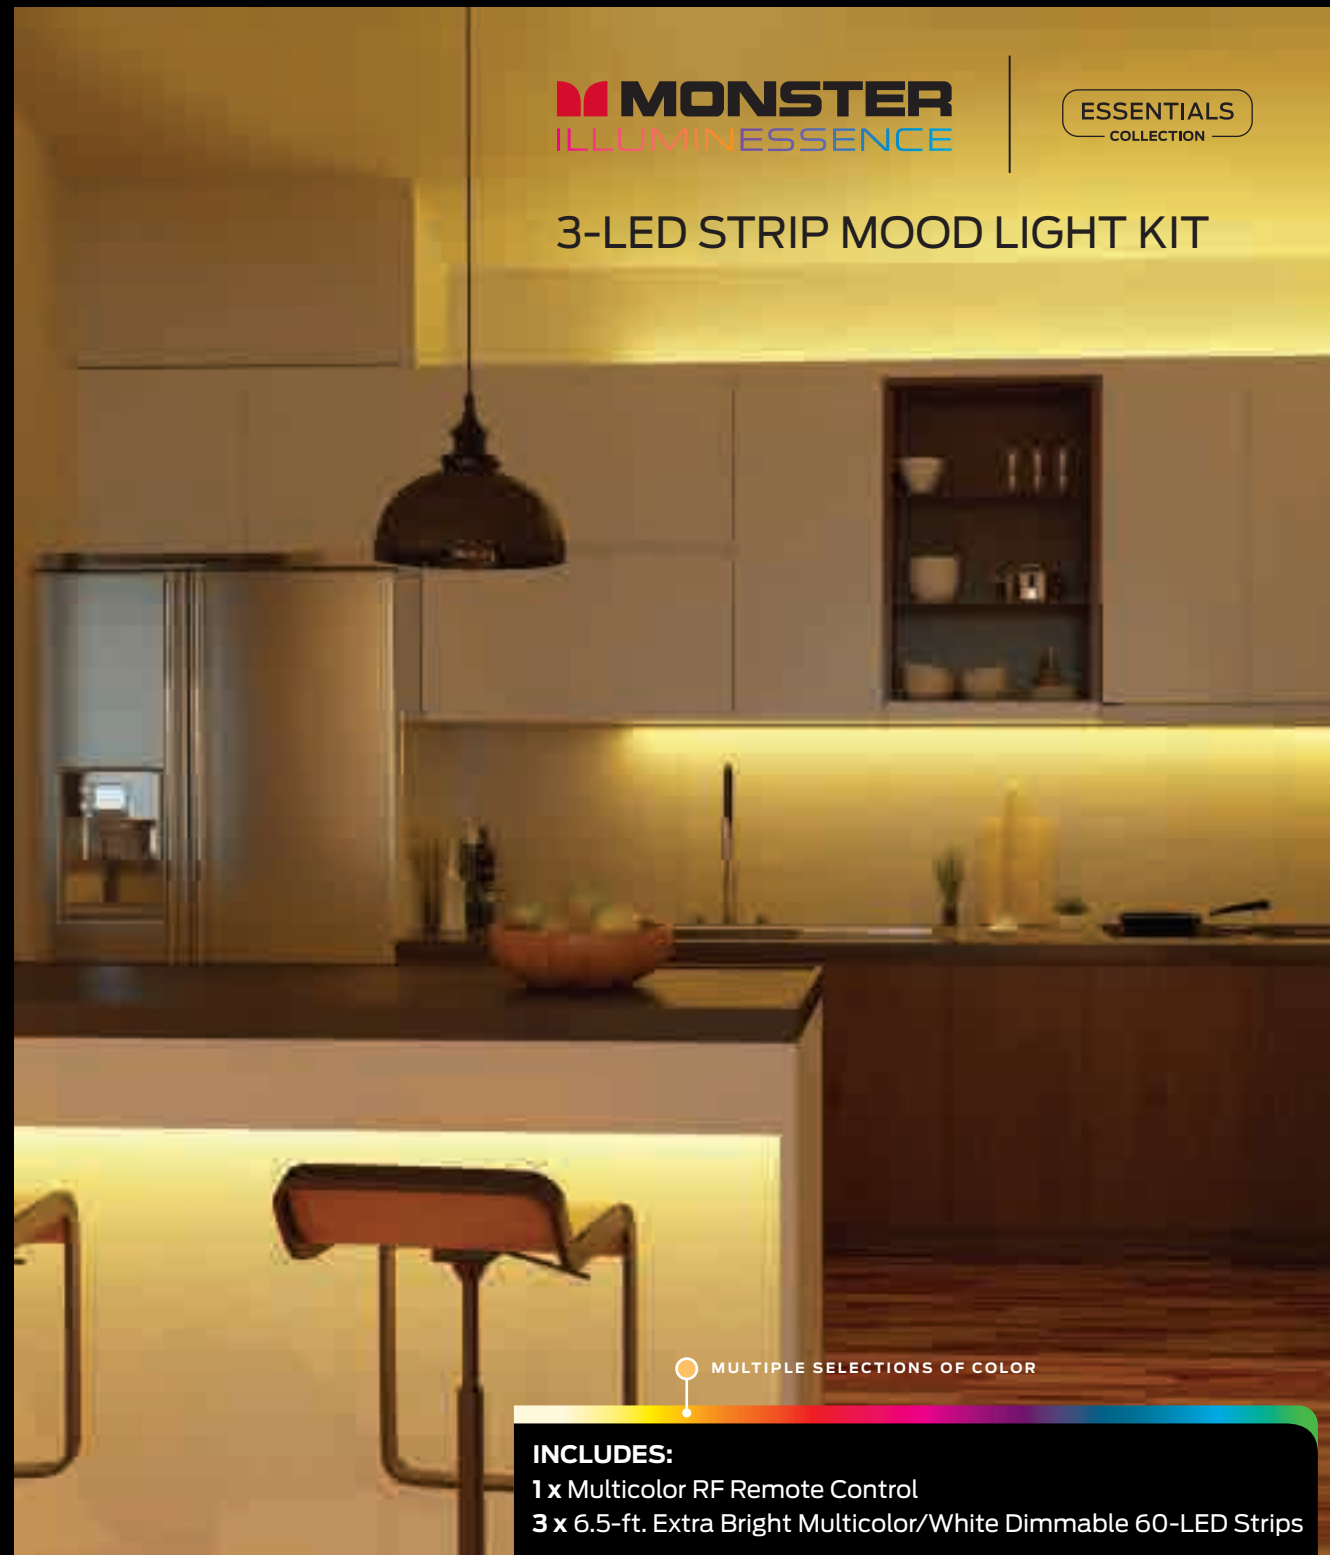

122043-00 MI S3-1

Set the mood instantly with the look of professional lighting in one simple kit. Use these LED strips below kitchen counters, underneath bars, behind a TV or desk monitor, or anywhere you want to bring your world to life with color.

EASY TO INSTALL

Peel, Stick, Plug In

EASY TO USE

Works Right Out of the Box with Simple Remote Control

Turn on/off at the touch of a button

Easily select a color

Completely dimmable

Program speed

Choose from preset lighting programs

MULTI-COLOR TOUCH RF REMOTE CONTROL

Remotely control all your Monster IlluminEssence lights at the same time.

2X1.5V AAA

AAA BATTERIES REQUIRED (NOT INCLUDED)

INSTANT AMBIANCE

Control all lights at once for easy instant ambiance!

INSTANT WHITE

Not in the mood for color? Light it white.

INSTANT MOODS

Preset programs for a Lounge, Sunset, Beach, or Club atmosphere.

#LIVEINCOLOR

ESSENTIALS COLLECTION

3-LED STRIP MOOD LIGHT KIT

REMOTELY CONTROL ALL LIGHTS AT THE SAME TIME