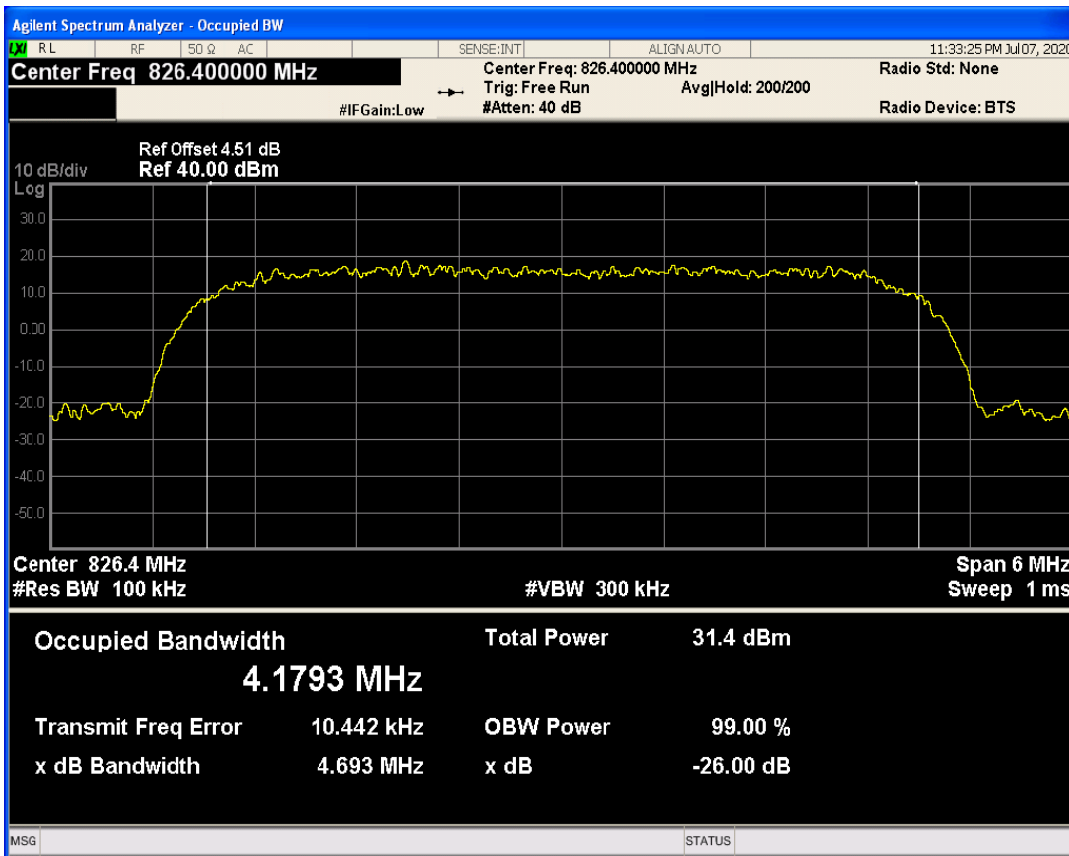

EGPRS1900 Channel=810

EGPRS1900 Channel=661

WCDMA Band2 Channel=9400

WCDMA Band2 Channel=9262

WCDMA Band2 Channel=9538

WCDMA Band5 Channel=4132

WCDMA Band5 Channel=4182

WCDMA Band5 Channel=4233