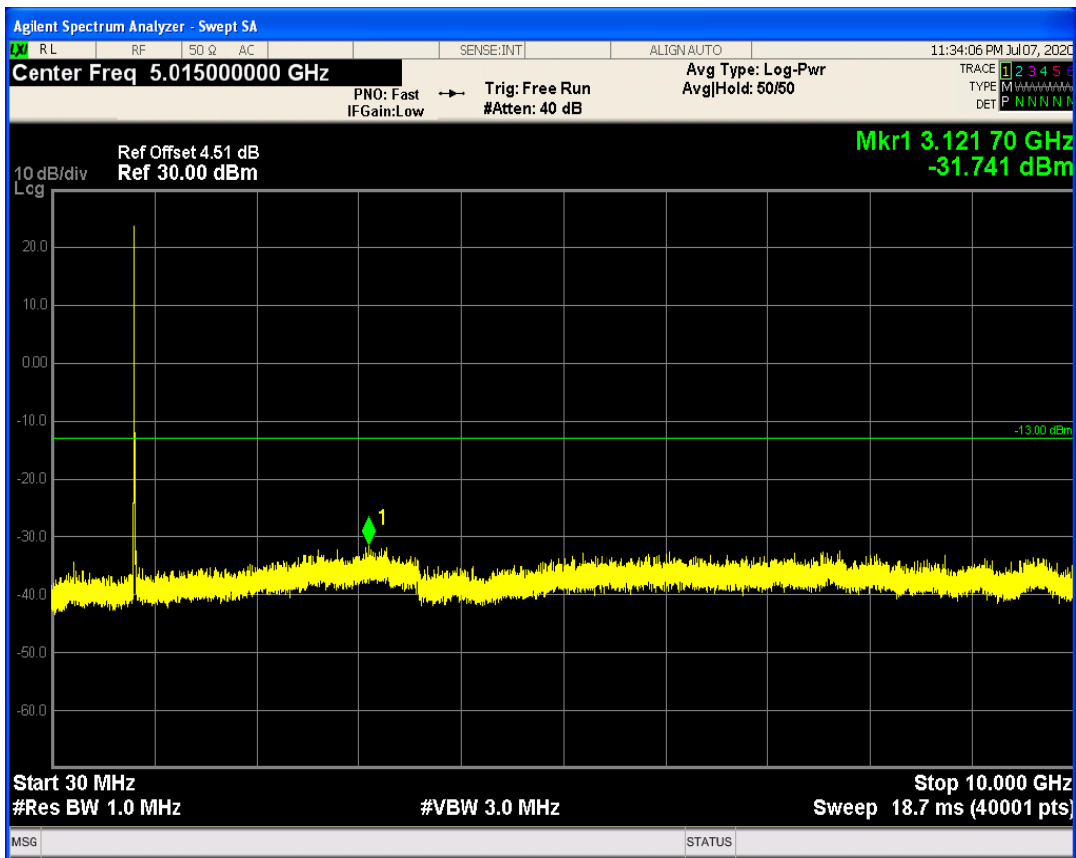

EGPRS1900 Channel=810

EGPRS1900 Channel=661

WCDMA Band2 Channel=9262

WCDMA Band2 Channel=9538

WCDMA Band2 Channel=9400

WCDMA Band5 Channel=4182

WCDMA Band5 Channel=4132

WCDMA Band5 Channel=4233