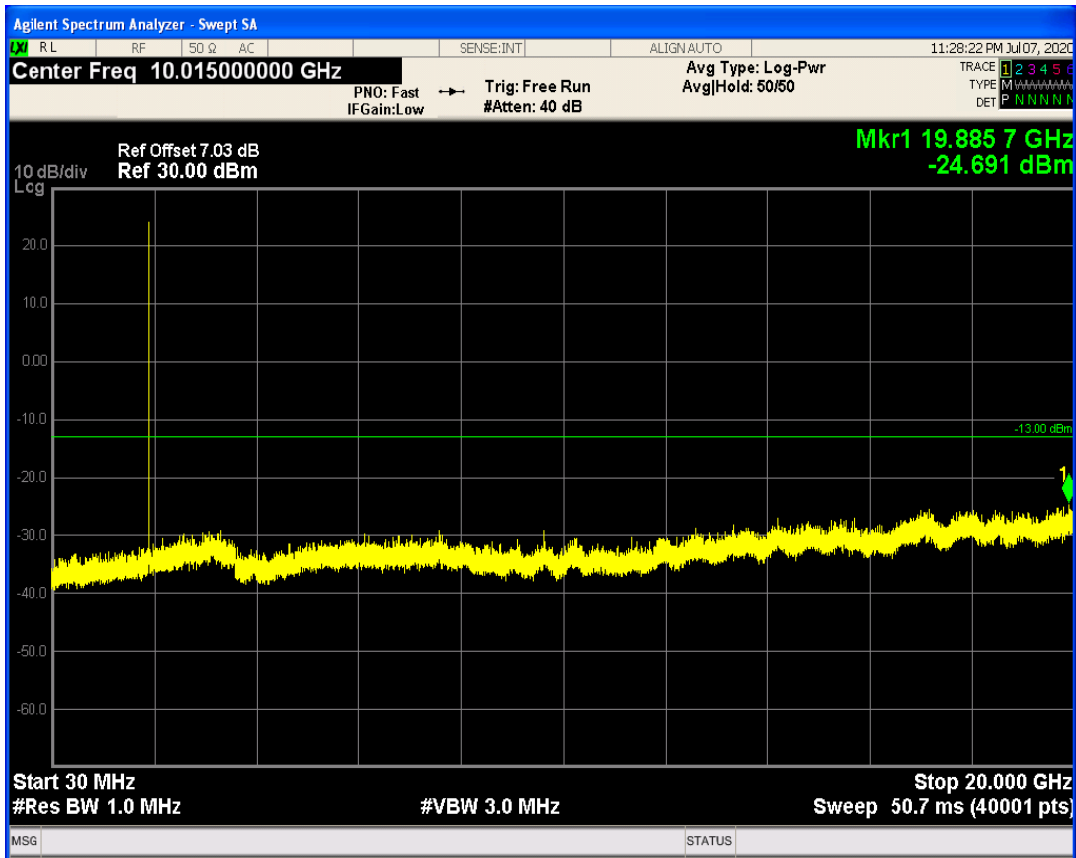

EGPRS1900 Channel=810

EGPRS1900 Channel=661

WCDMA Band2 Channel=9262

WCDMA Band2 Channel=9538

WCDMA Band2 Channel=9400

WCDMA Band5 Channel=4182

WCDMA Band5 Channel=4132

WCDMA Band5 Channel=4233