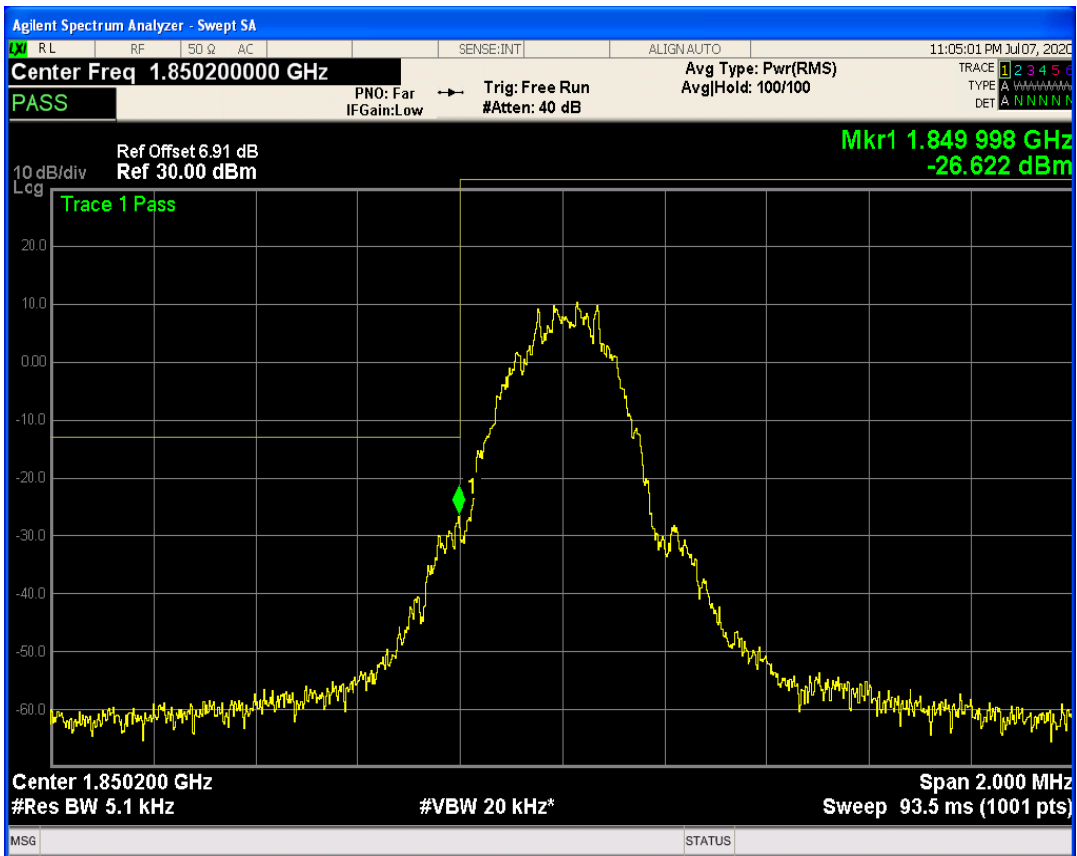

4 Band edge

Band	Channel	Frequency (MHz)	Spur Freq (MHz)	Spur Level (dBm)	Limit (dBm)	Verdict
GSM850	128	824.2	824.00	-24.48	-13	PASS
GSM850	251	848.8	849.02	-23.66	-13	PASS
GSM1900	512	1850.2	1850.00	-26.62	-13	PASS
GSM1900	810	1909.8	1910.02	-27.55	-13	PASS
GPRS850	128	824.2	823.98	-25.01	-13	PASS
GPRS850	251	848.8	849.02	-24.85	-13	PASS
GPRS1900	512	1850.2	1849.98	-27.05	-13	PASS
GPRS1900	810	1909.8	1910.02	-27.59	-13	PASS
EGPRS850	128	824.2	824.00	-29.10	-13	PASS
EGPRS850	251	848.8	849.00	-27.43	-13	PASS
EGPRS1900	512	1850.2	1849.99	-32.92	-13	PASS
EGPRS1900	810	1909.8	1910.00	-34.82	-13	PASS
WCDMA Band2	9262	1852.4	1850.00	-27.30	-13	PASS
WCDMA Band2	9538	1907.6	1910.00	-26.48	-13	PASS
WCDMA Band5	4132	826.4	823.99	-23.32	-13	PASS
WCDMA Band5	4233	846.6	849.00	-22.74	-13	PASS

GSM850 Channel=251

GSM850 Channel=128

GSM1900 Channel=512

GSM1900 Channel=810

GPRS850 Channel=128

GPRS850 Channel=251

GPRS1900 Channel=512

GPRS1900 Channel=810