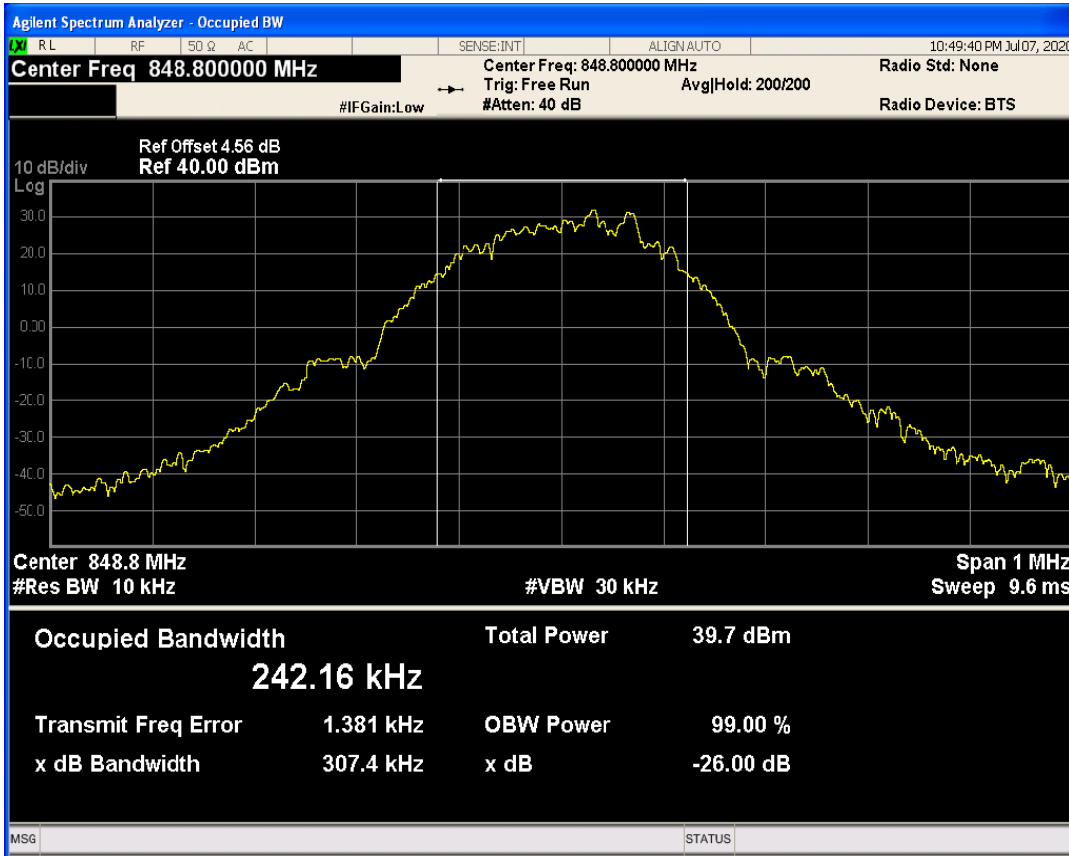

3 Occupied bandwidth

Band	Channel	Frequency (MHz)	99% OBW (kHz)	-26dB EBW (kHz)	Verdict
GSM850	128	824.2	234.869	294.512	PASS
GSM850	189	836.4	240.968	325.860	PASS
GSM850	251	848.8	242.159	307.403	PASS
GSM1900	512	1850.2	246.319	303.369	PASS
GSM1900	661	1880	237.928	317.466	PASS
GSM1900	810	1909.8	239.058	313.872	PASS
GPRS850	128	824.2	244.080	318.557	PASS
GPRS850	189	836.4	248.332	313.252	PASS
GPRS850	251	848.8	246.737	314.321	PASS
GPRS1900	512	1850.2	245.149	304.926	PASS
GPRS1900	661	1880	241.997	315.243	PASS
GPRS1900	810	1909.8	241.486	309.692	PASS
EGPRS850	128	824.2	233.663	288.692	PASS
EGPRS850	189	836.4	256.369	319.674	PASS
EGPRS850	251	848.8	259.475	320.826	PASS
EGPRS1900	512	1850.2	242.462	301.269	PASS
EGPRS1900	661	1880	251.267	317.949	PASS
EGPRS1900	810	1909.8	242.574	310.087	PASS
WCDMA Band2	9262	1852.4	4165.667	4682.770	PASS
WCDMA Band2	9400	1880	4166.550	4686.430	PASS
WCDMA Band2	9538	1907.6	4170.952	4682.346	PASS
WCDMA Band5	4132	826.4	4179.341	4692.601	PASS
WCDMA Band5	4182	836.4	4169.249	4682.216	PASS
WCDMA Band5	4233	846.6	4162.622	4702.584	PASS

GSM850 Channel=189

GSM850 Channel=128

GSM850 Channel=251

GSM1900 Channel=512

GSM1900 Channel=810

GSM1900 Channel=661

GPRS850 Channel=128

GPRS850 Channel=251