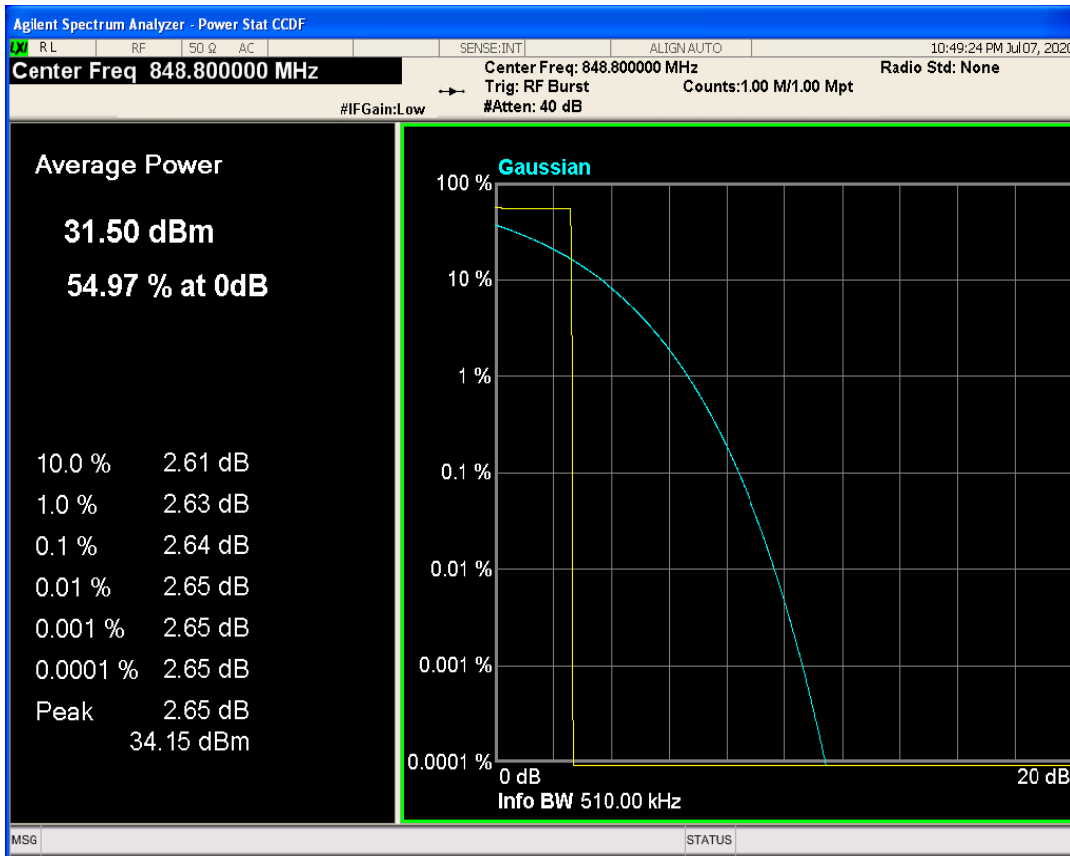

GSM850 Channel=251