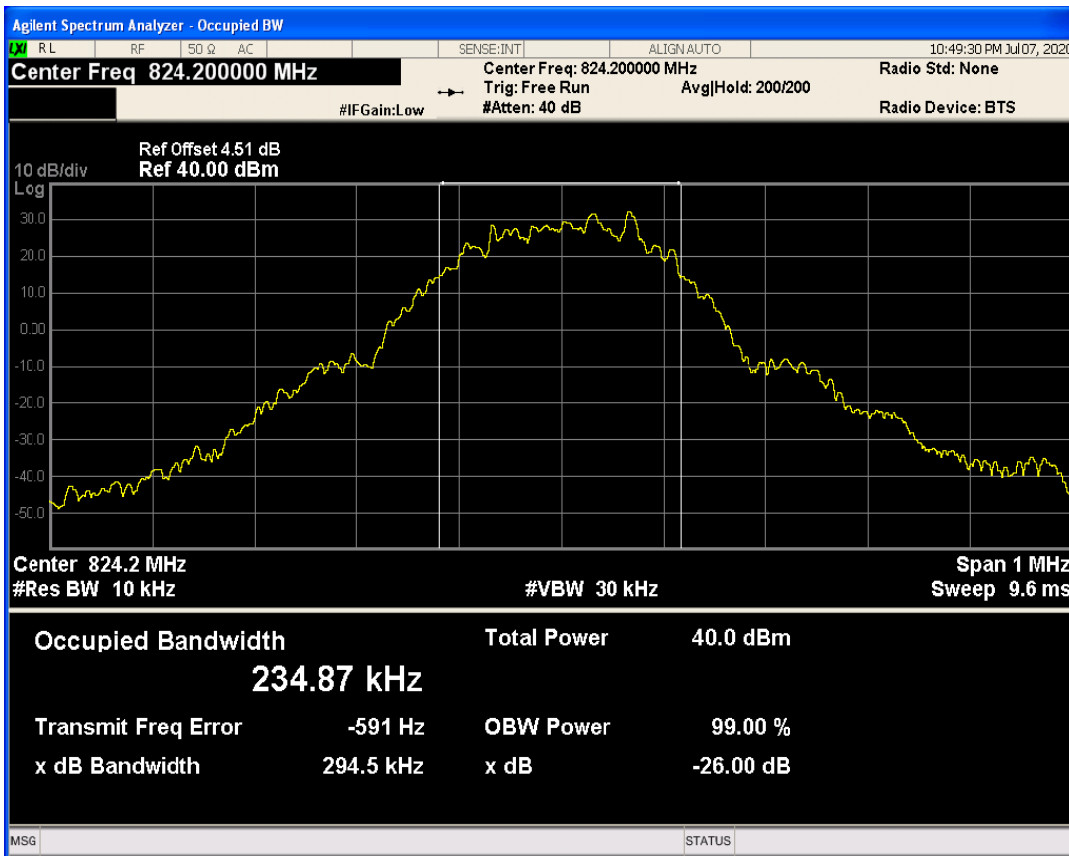

GSM850 Channel=128

GSM850 Channel=251