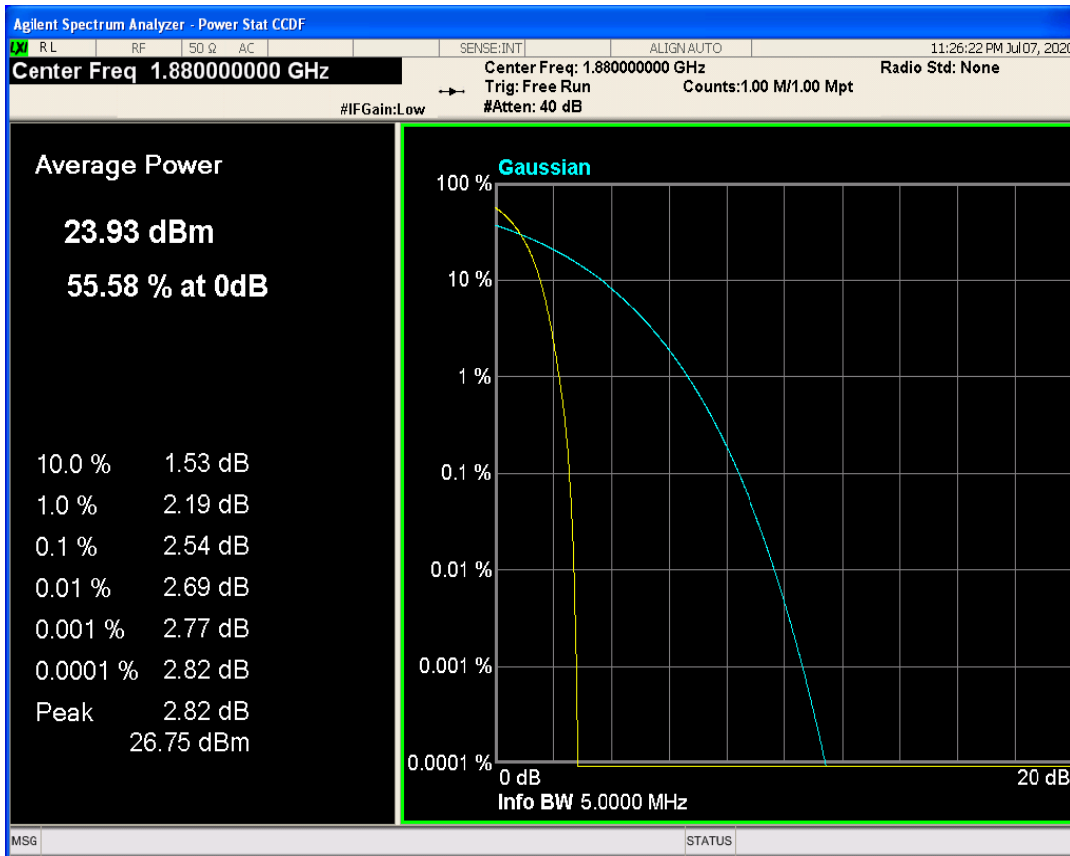

EGPRS1900 Channel=810

EGPRS1900 Channel=661

WCDMA Band2 Channel=9262

WCDMA Band2 Channel=9400

WCDMA Band2 Channel=9538

WCDMA Band5 Channel=4132

WCDMA Band5 Channel=4182

WCDMA Band5 Channel=4233