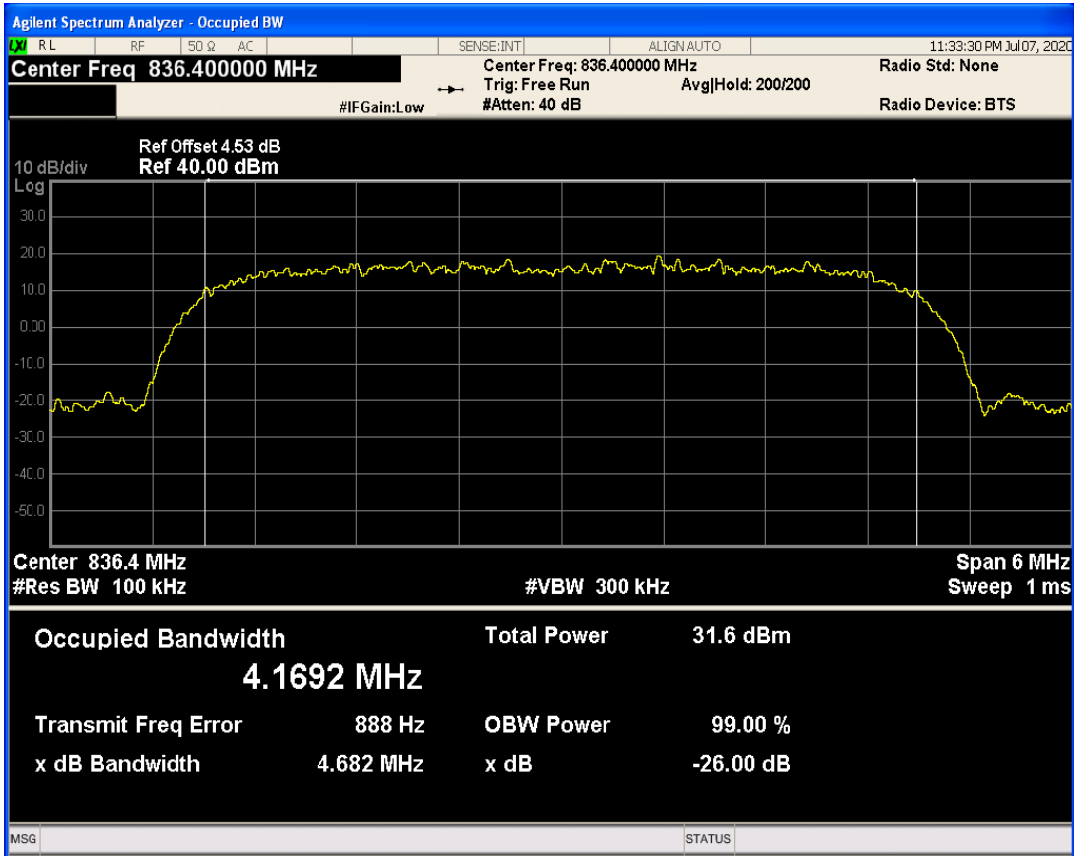

EGPRS1900 Channel=810

EGPRS1900 Channel=661

WCDMA Band2 Channel=9400

WCDMA Band2 Channel=9262

WCDMA Band2 Channel=9538

WCDMA Band5 Channel=4132

WCDMA Band5 Channel=4182

WCDMA Band5 Channel=4233