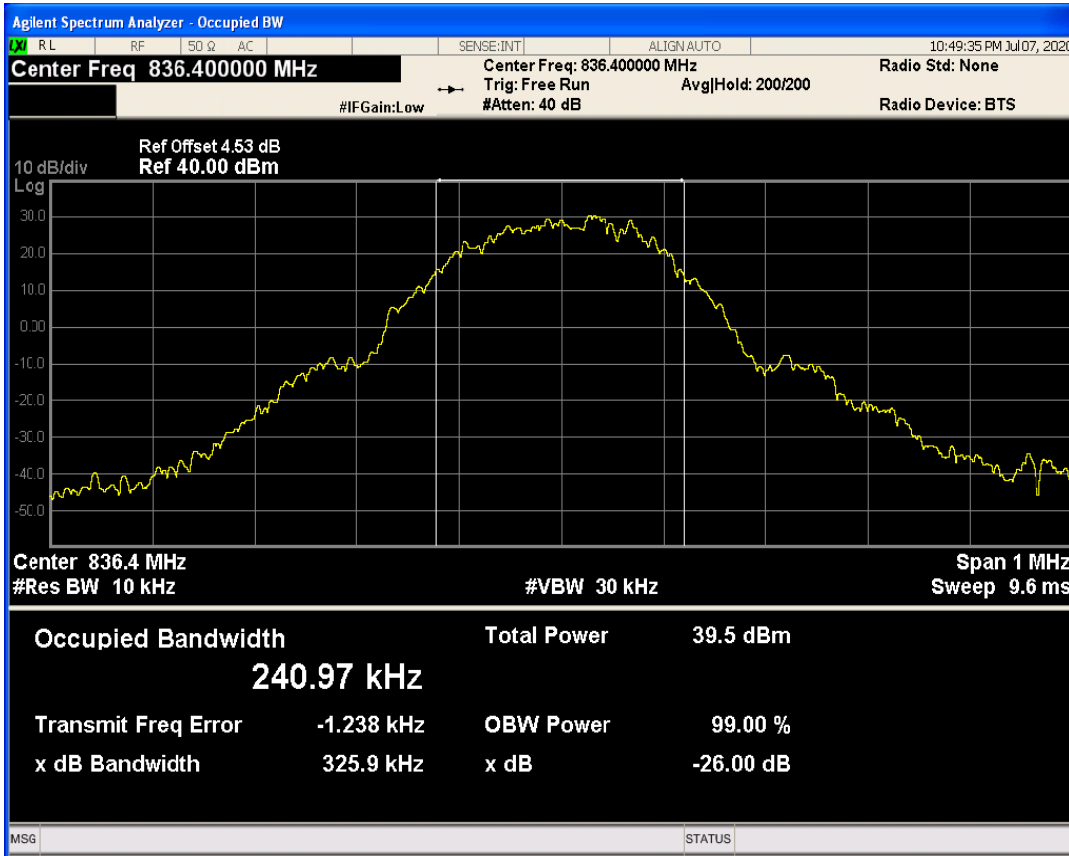

GSM850 Channel=128