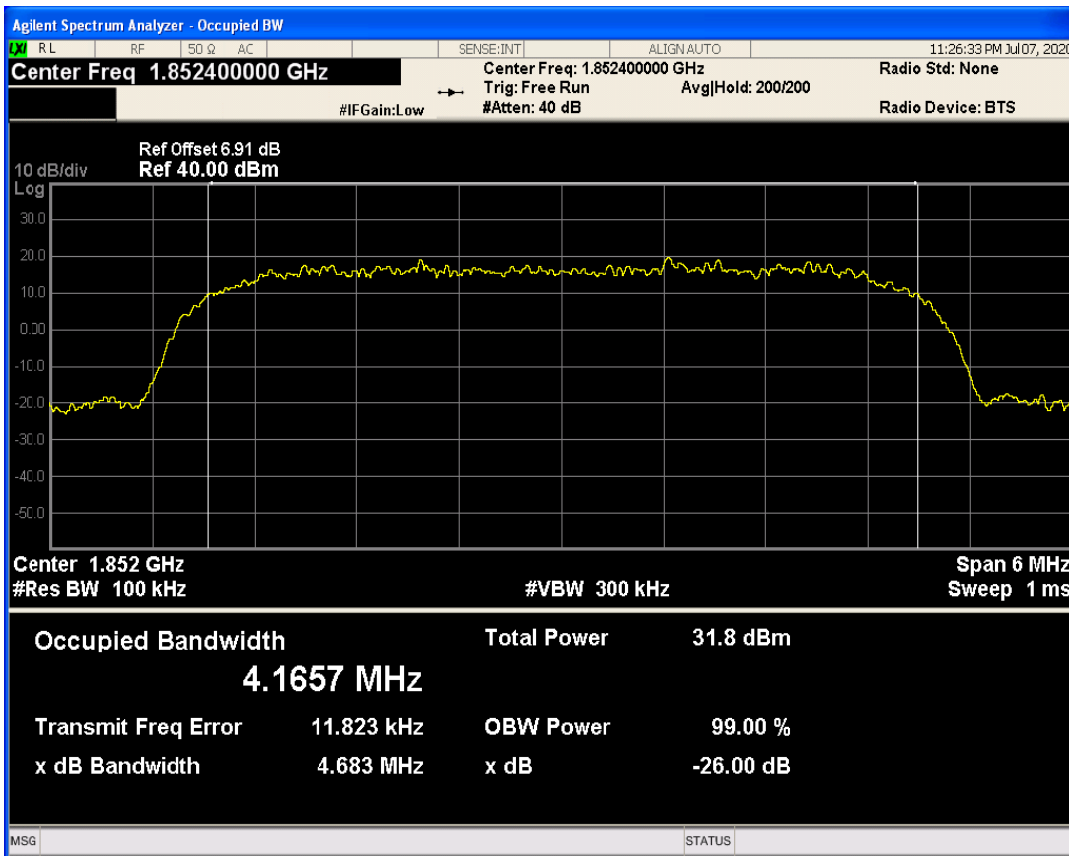

EGPRS1900 Channel=810

EGPRS1900 Channel=661

WCDMA Band2 Channel=9400

WCDMA Band2 Channel=9262

WCDMA Band2 Channel=9538

WCDMA Band5 Channel=4132

WCDMA Band5 Channel=4182

WCDMA Band5 Channel=4233