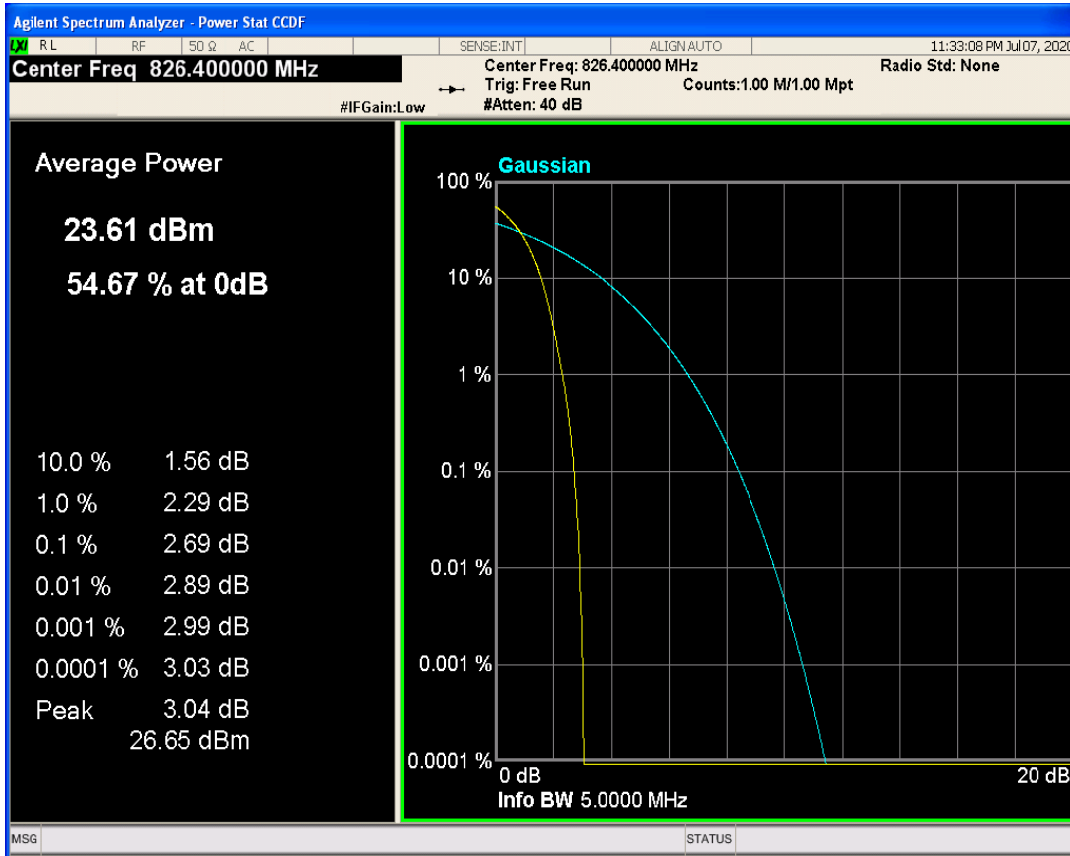

EGPRS1900 Channel=810

EGPRS1900 Channel=661

WCDMA Band2 Channel=9262

WCDMA Band2 Channel=9400

WCDMA Band2 Channel=9538

WCDMA Band5 Channel=4132

WCDMA Band5 Channel=4182

WCDMA Band5 Channel=4233