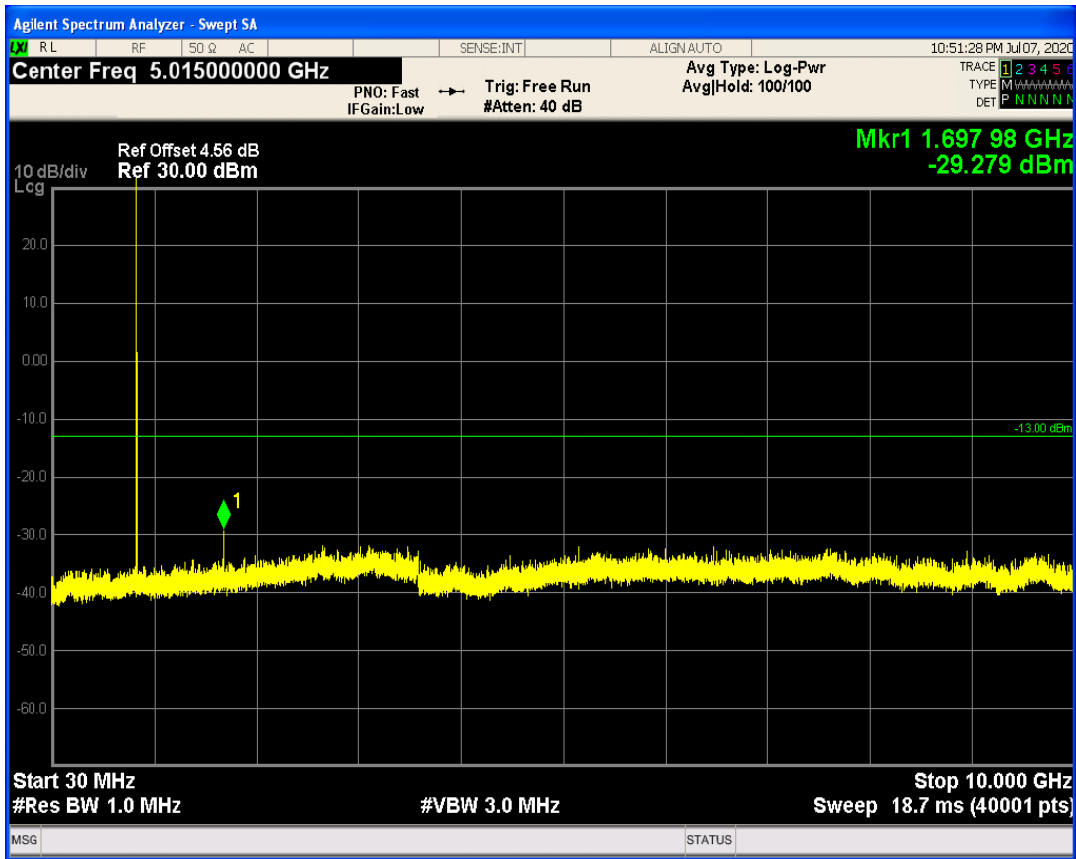

5 Out-of-band emissions

Band	Channel	Frequency (MHz)	Spur Freq (MHz)	Spur Level (dBm)	Limit (dBm)	Verdict
GSM850	128	824.2	1648.63	-27.73	-13	PASS
GSM850	189	836.4	1672.81	-28.99	-13	PASS
GSM850	251	848.8	1697.98	-29.27	-13	PASS
GSM1900	512	1850.2	19881.18	-25.27	-13	PASS
GSM1900	661	1880	17034.46	-23.47	-13	PASS
GSM1900	810	1909.8	17892.17	-24.52	-13	PASS
GPRS850	128	824.2	1648.63	-27.55	-13	PASS
GPRS850	189	836.4	1673.06	-28.80	-13	PASS
GPRS850	251	848.8	1697.73	-29.05	-13	PASS
GPRS1900	512	1850.2	1843.28	-18.17	-13	PASS
GPRS1900	661	1880	19852.72	-24.62	-13	PASS
GPRS1900	810	1909.8	19865.70	-24.18	-13	PASS
EGPRS850	128	824.2	3116.21	-31.35	-13	PASS
EGPRS850	189	836.4	3169.55	-31.35	-13	PASS
EGPRS850	251	848.8	7903.81	-31.43	-13	PASS
EGPRS1900	512	1850.2	19011.98	-24.94	-13	PASS
EGPRS1900	661	1880	17936.60	-25.23	-13	PASS
EGPRS1900	810	1909.8	19964.05	-24.46	-13	PASS
WCDMA Band2	9262	1852.4	19951.07	-24.94	-13	PASS
WCDMA Band2	9400	1880	17729.41	-25.05	-13	PASS
WCDMA Band2	9538	1907.6	19885.67	-24.69	-13	PASS
WCDMA Band5	4132	826.4	3121.70	-31.74	-13	PASS
WCDMA Band5	4182	836.4	3172.79	-31.63	-13	PASS
WCDMA Band5	4233	846.6	3153.35	-31.60	-13	PASS

GSM850 Channel=128

GSM850 Channel=189

GSM850 Channel=251

GSM1900 Channel=512

GSM1900 Channel=661

GSM1900 Channel=810

GPRS850 Channel=128

GPRS850 Channel=189