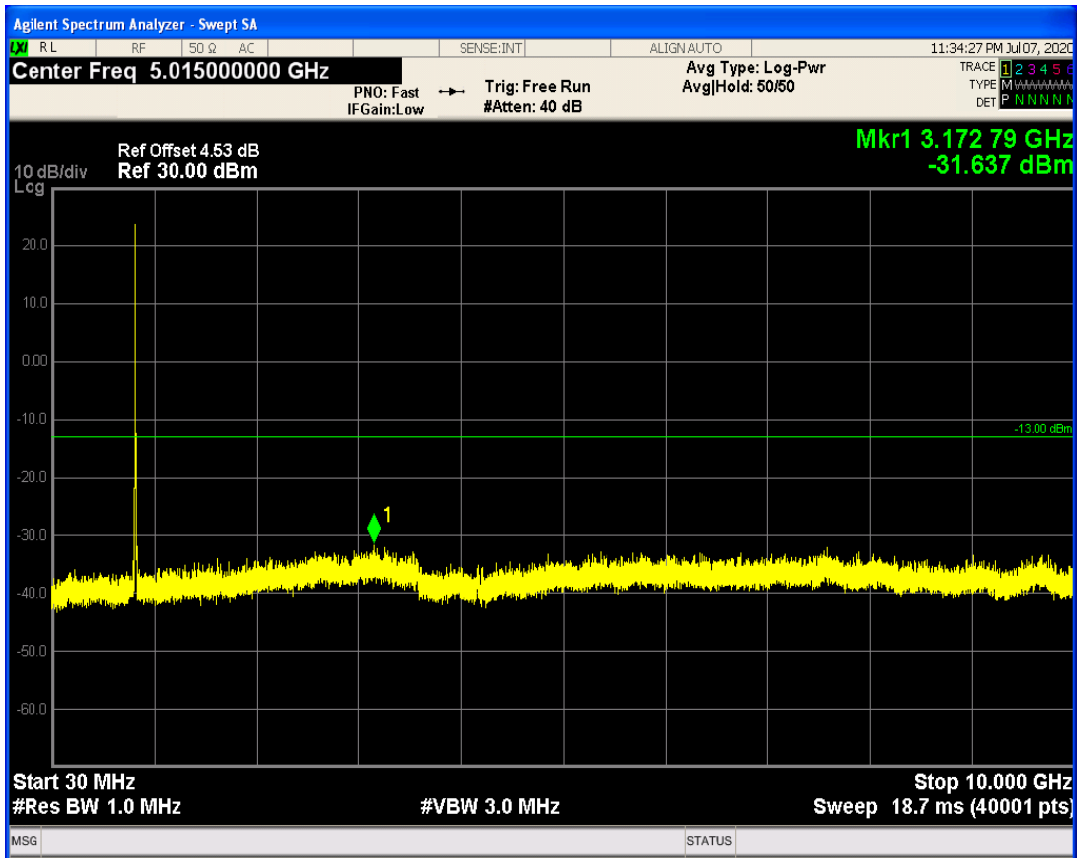

EGPRS1900 Channel=810

EGPRS1900 Channel=661

WCDMA Band2 Channel=9262

WCDMA Band2 Channel=9538

WCDMA Band2 Channel=9400

WCDMA Band5 Channel=4182

WCDMA Band5 Channel=4132

WCDMA Band5 Channel=4233