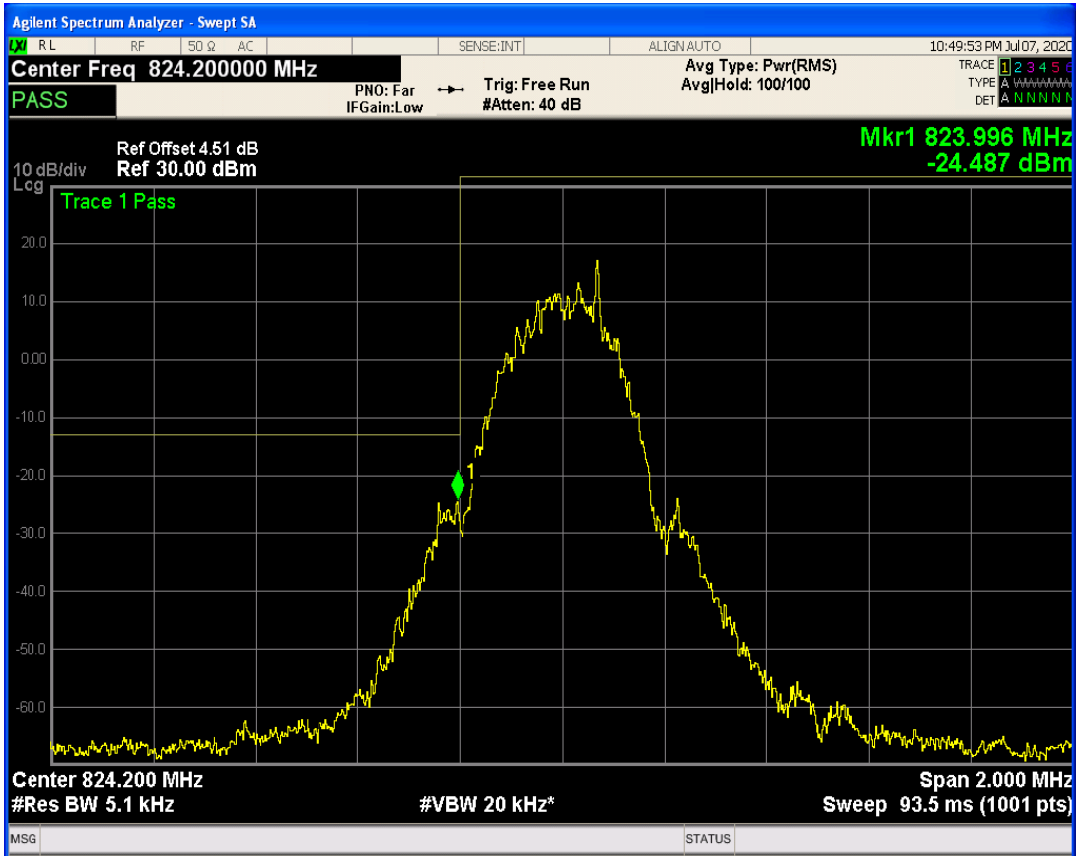

GSM850 Channel=128

GSM1900 Channel=512