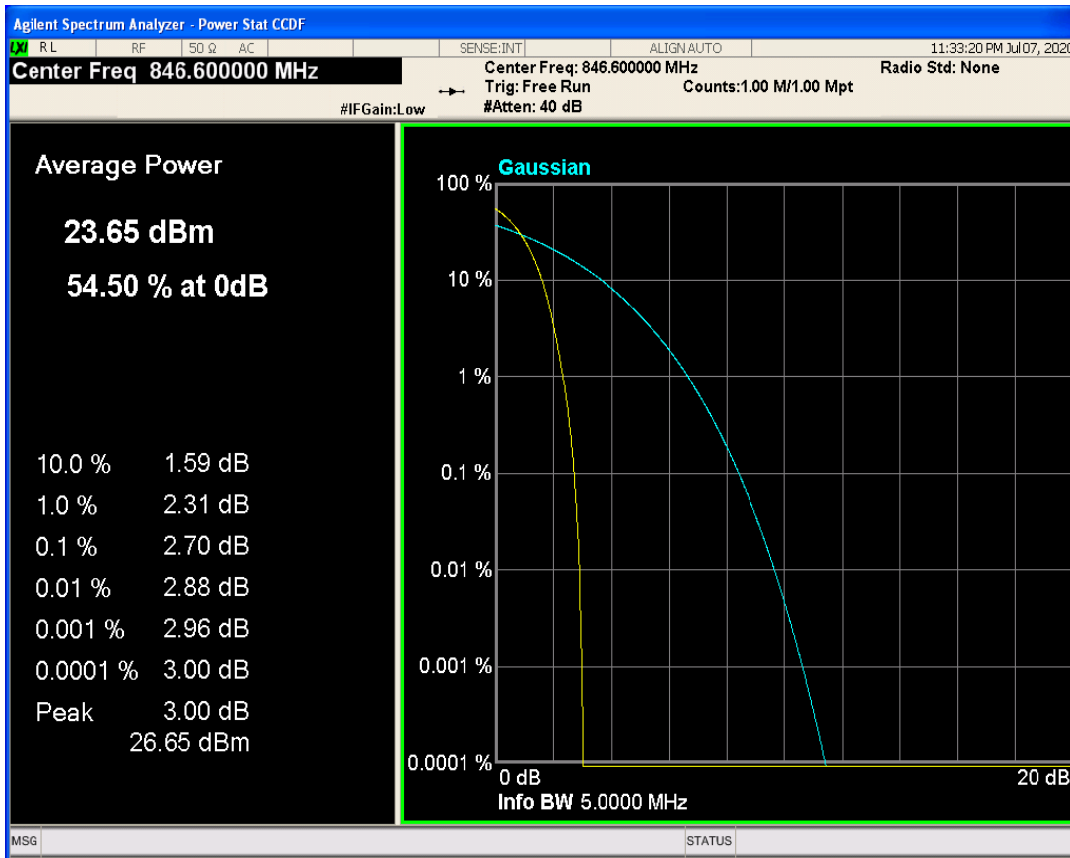

EGPRS1900 Channel=810

EGPRS1900 Channel=661

WCDMA Band2 Channel=9262

WCDMA Band2 Channel=9400

WCDMA Band2 Channel=9538

WCDMA Band5 Channel=4132

WCDMA Band5 Channel=4182

WCDMA Band5 Channel=4233