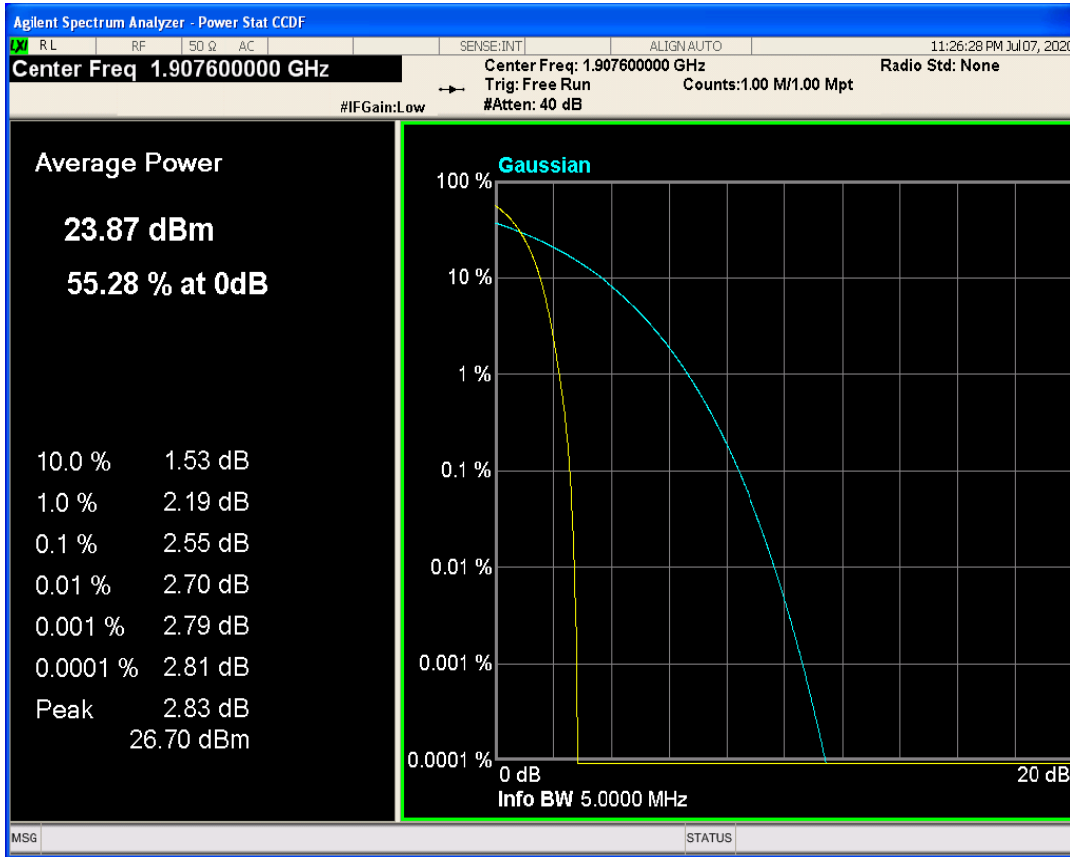

EGPRS1900 Channel=810

EGPRS1900 Channel=661

WCDMA Band2 Channel=9262

WCDMA Band2 Channel=9400

WCDMA Band2 Channel=9538

WCDMA Band5 Channel=4132

WCDMA Band5 Channel=4182

WCDMA Band5 Channel=4233