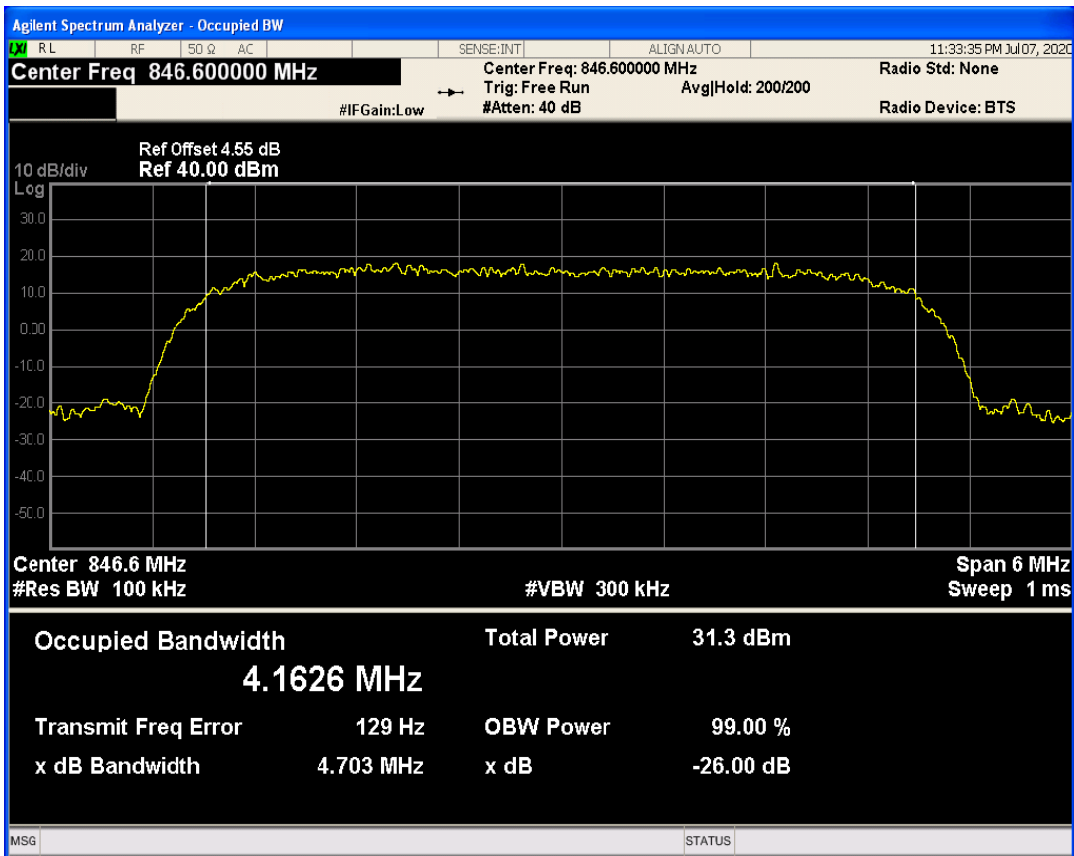

EGPRS1900 Channel=810

EGPRS1900 Channel=661

WCDMA Band2 Channel=9400

WCDMA Band2 Channel=9262

WCDMA Band2 Channel=9538

WCDMA Band5 Channel=4132

WCDMA Band5 Channel=4182

WCDMA Band5 Channel=4233