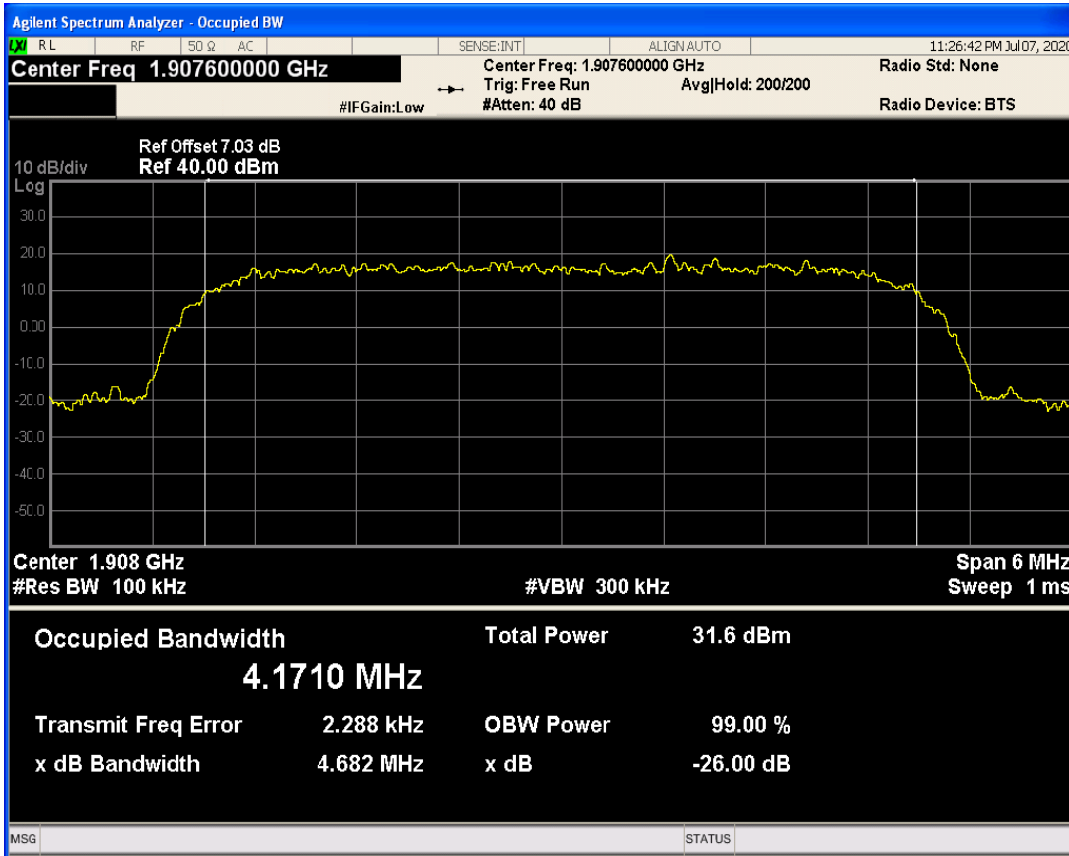

EGPRS1900 Channel=810

EGPRS1900 Channel=661

WCDMA Band2 Channel=9400

WCDMA Band2 Channel=9262

WCDMA Band2 Channel=9538

WCDMA Band5 Channel=4132

WCDMA Band5 Channel=4182

WCDMA Band5 Channel=4233