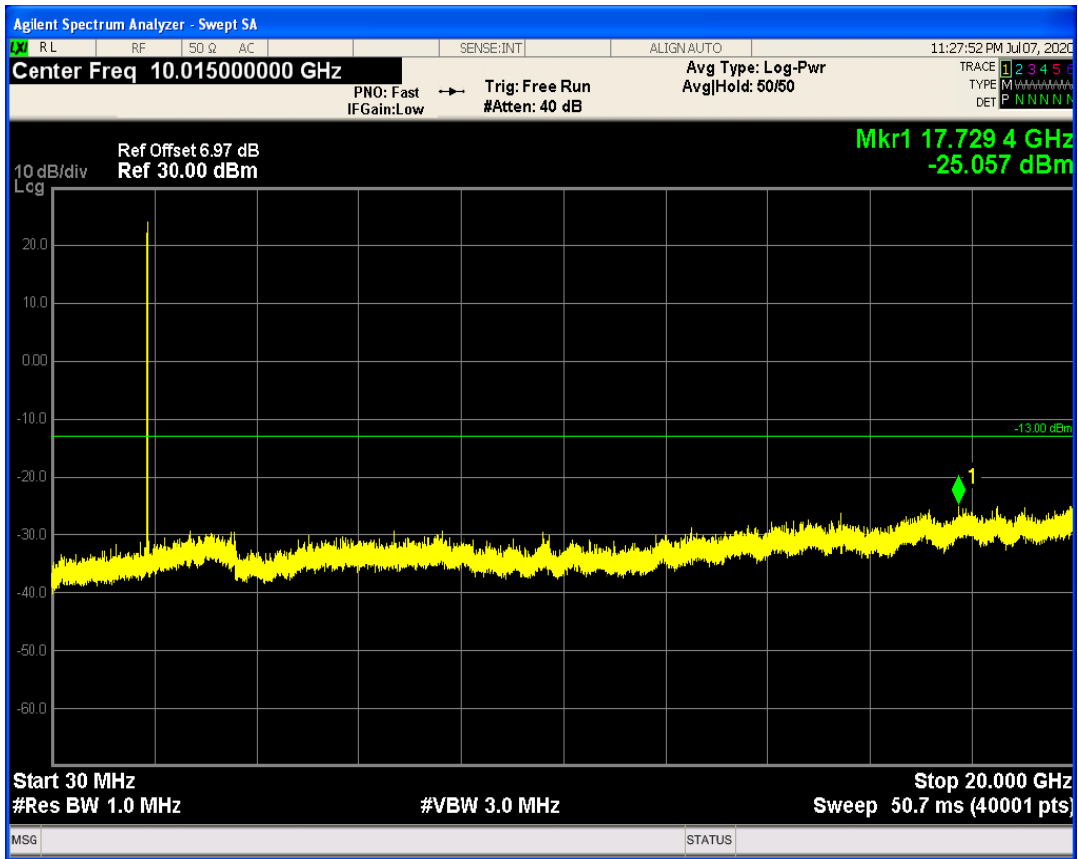

EGPRS1900 Channel=810

EGPRS1900 Channel=661

WCDMA Band2 Channel=9262

WCDMA Band2 Channel=9538

WCDMA Band2 Channel=9400

WCDMA Band5 Channel=4182

WCDMA Band5 Channel=4132

WCDMA Band5 Channel=4233