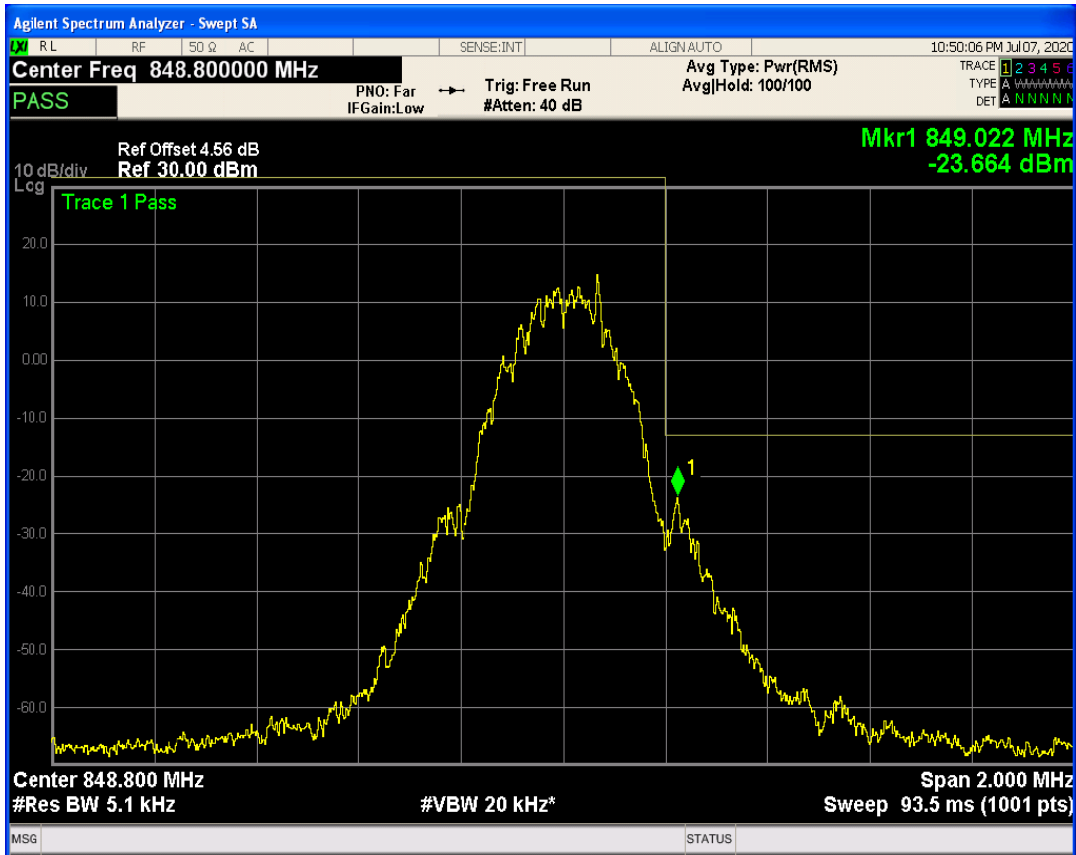

4 Band edge

Band	Channel	Frequency (MHz)	Spur Freq (MHz)	Spur Level (dBm)	Limit (dBm)	Verdict
GSM850	128	824.2	824.00	-24.48	-13	PASS
GSM850	251	848.8	849.02	-23.66	-13	PASS
GSM1900	512	1850.2	1850.00	-26.62	-13	PASS
GSM1900	810	1909.8	1910.02	-27.55	-13	PASS
GPRS850	128	824.2	823.98	-25.01	-13	PASS
GPRS850	251	848.8	849.02	-24.85	-13	PASS
GPRS1900	512	1850.2	1849.98	-27.05	-13	PASS
GPRS1900	810	1909.8	1910.02	-27.59	-13	PASS
EGPRS850	128	824.2	824.00	-29.10	-13	PASS
EGPRS850	251	848.8	849.00	-27.43	-13	PASS
EGPRS1900	512	1850.2	1849.99	-32.92	-13	PASS
EGPRS1900	810	1909.8	1910.00	-34.82	-13	PASS
WCDMA Band2	9262	1852.4	1850.00	-27.30	-13	PASS
WCDMA Band2	9538	1907.6	1910.00	-26.48	-13	PASS
WCDMA Band5	4132	826.4	823.99	-23.32	-13	PASS
WCDMA Band5	4233	846.6	849.00	-22.74	-13	PASS

GSM850 Channel=251

GSM850 Channel=128